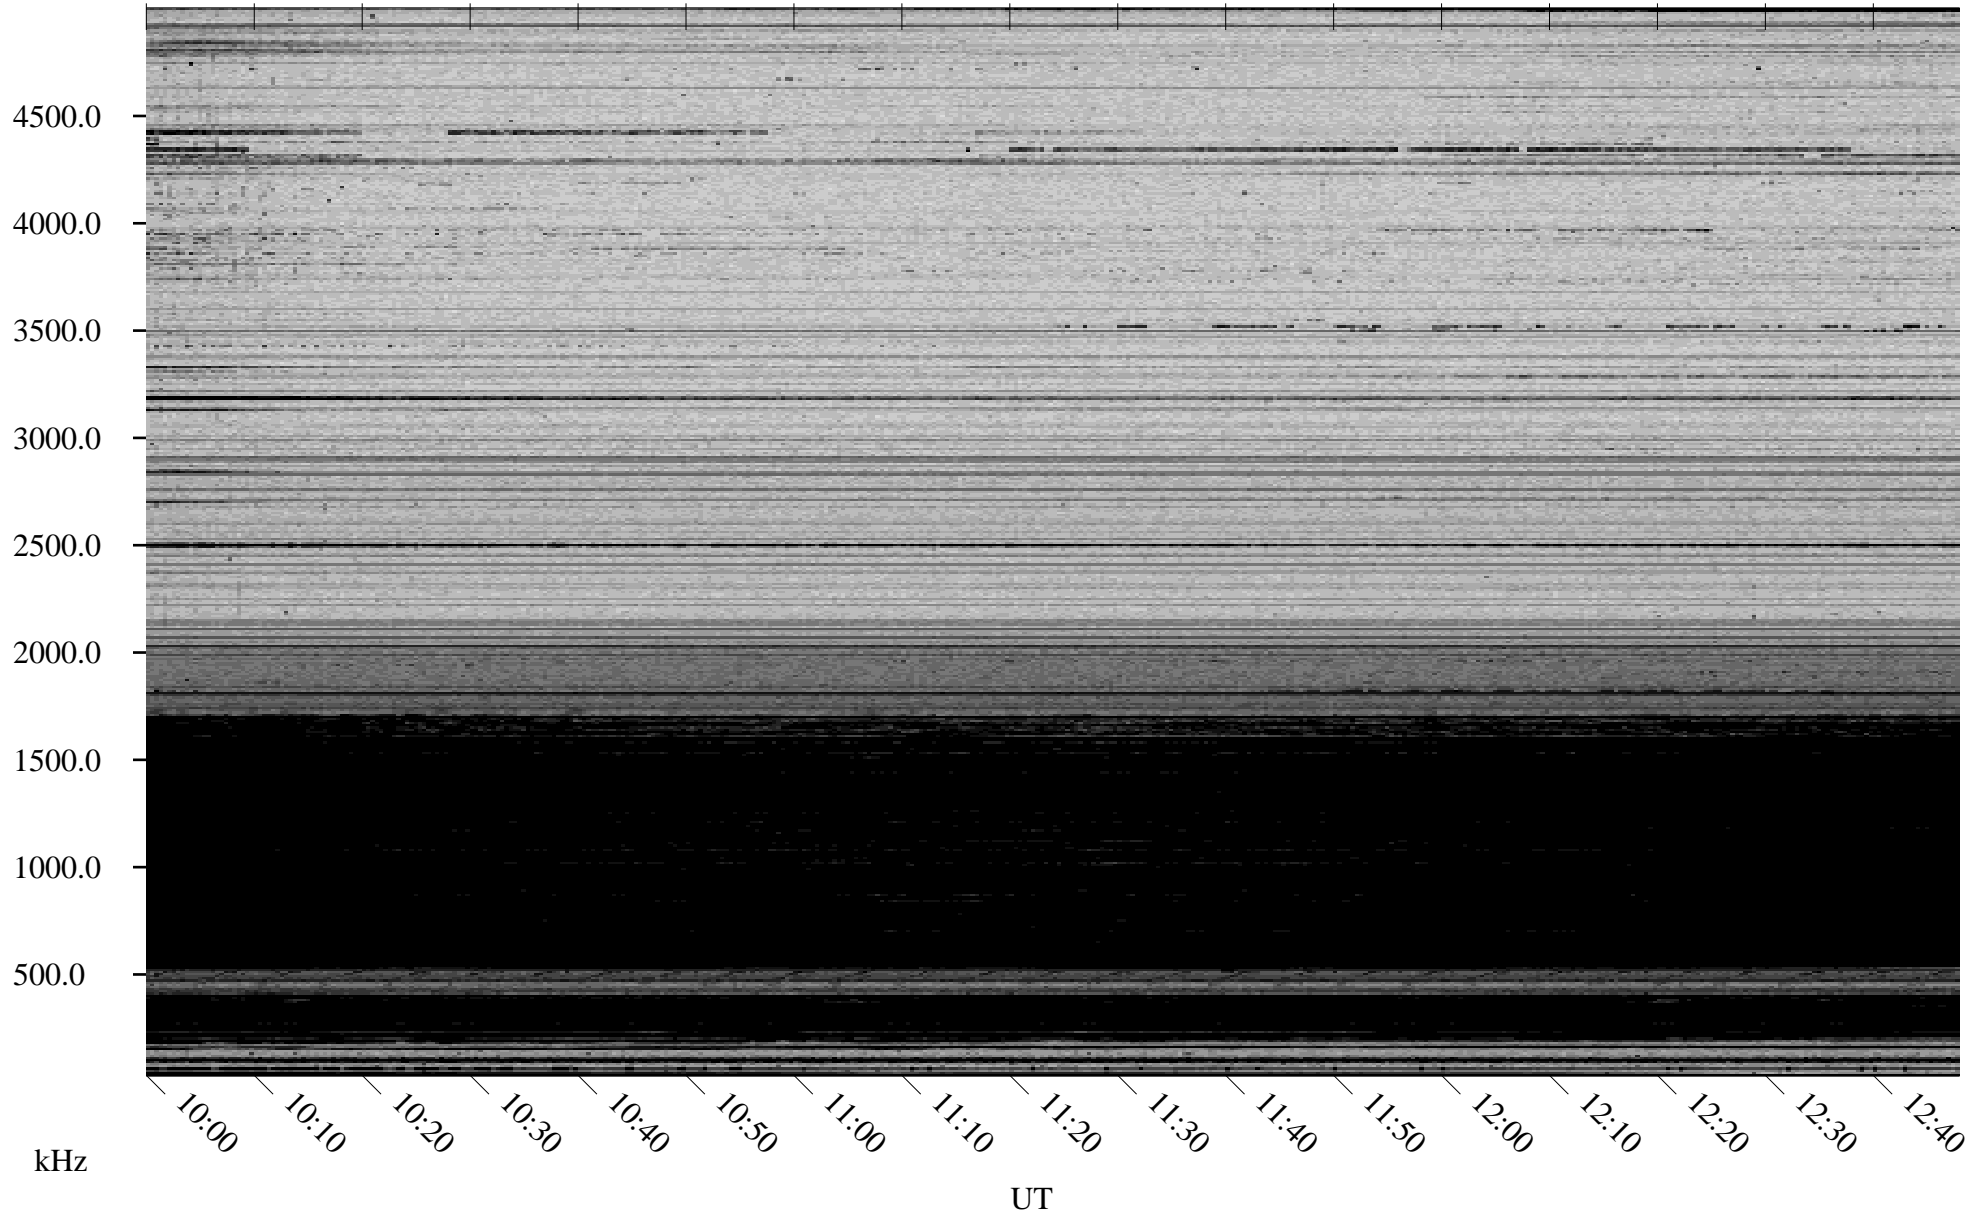

# 01/30/2009 Churchill, Manitoba

Linear Scale    Black = 161    White = 15

ch090291.r00SUm max\_12

Page 4

# 01/30/2009 Churchill, Manitoba

Linear Scale    Black = 161    White = 15

ch09029l.r00SUm max\_12

Page 5

# 01/30/2009 Churchill, Manitoba

Linear Scale    Black = 161    White = 15

ch09029l.r00SUm max\_12

Page 6

# 01/30/2009 Churchill, Manitoba

Linear Scale    Black = 161    White = 15

ch09029l.r00SUm max\_12

Page 7