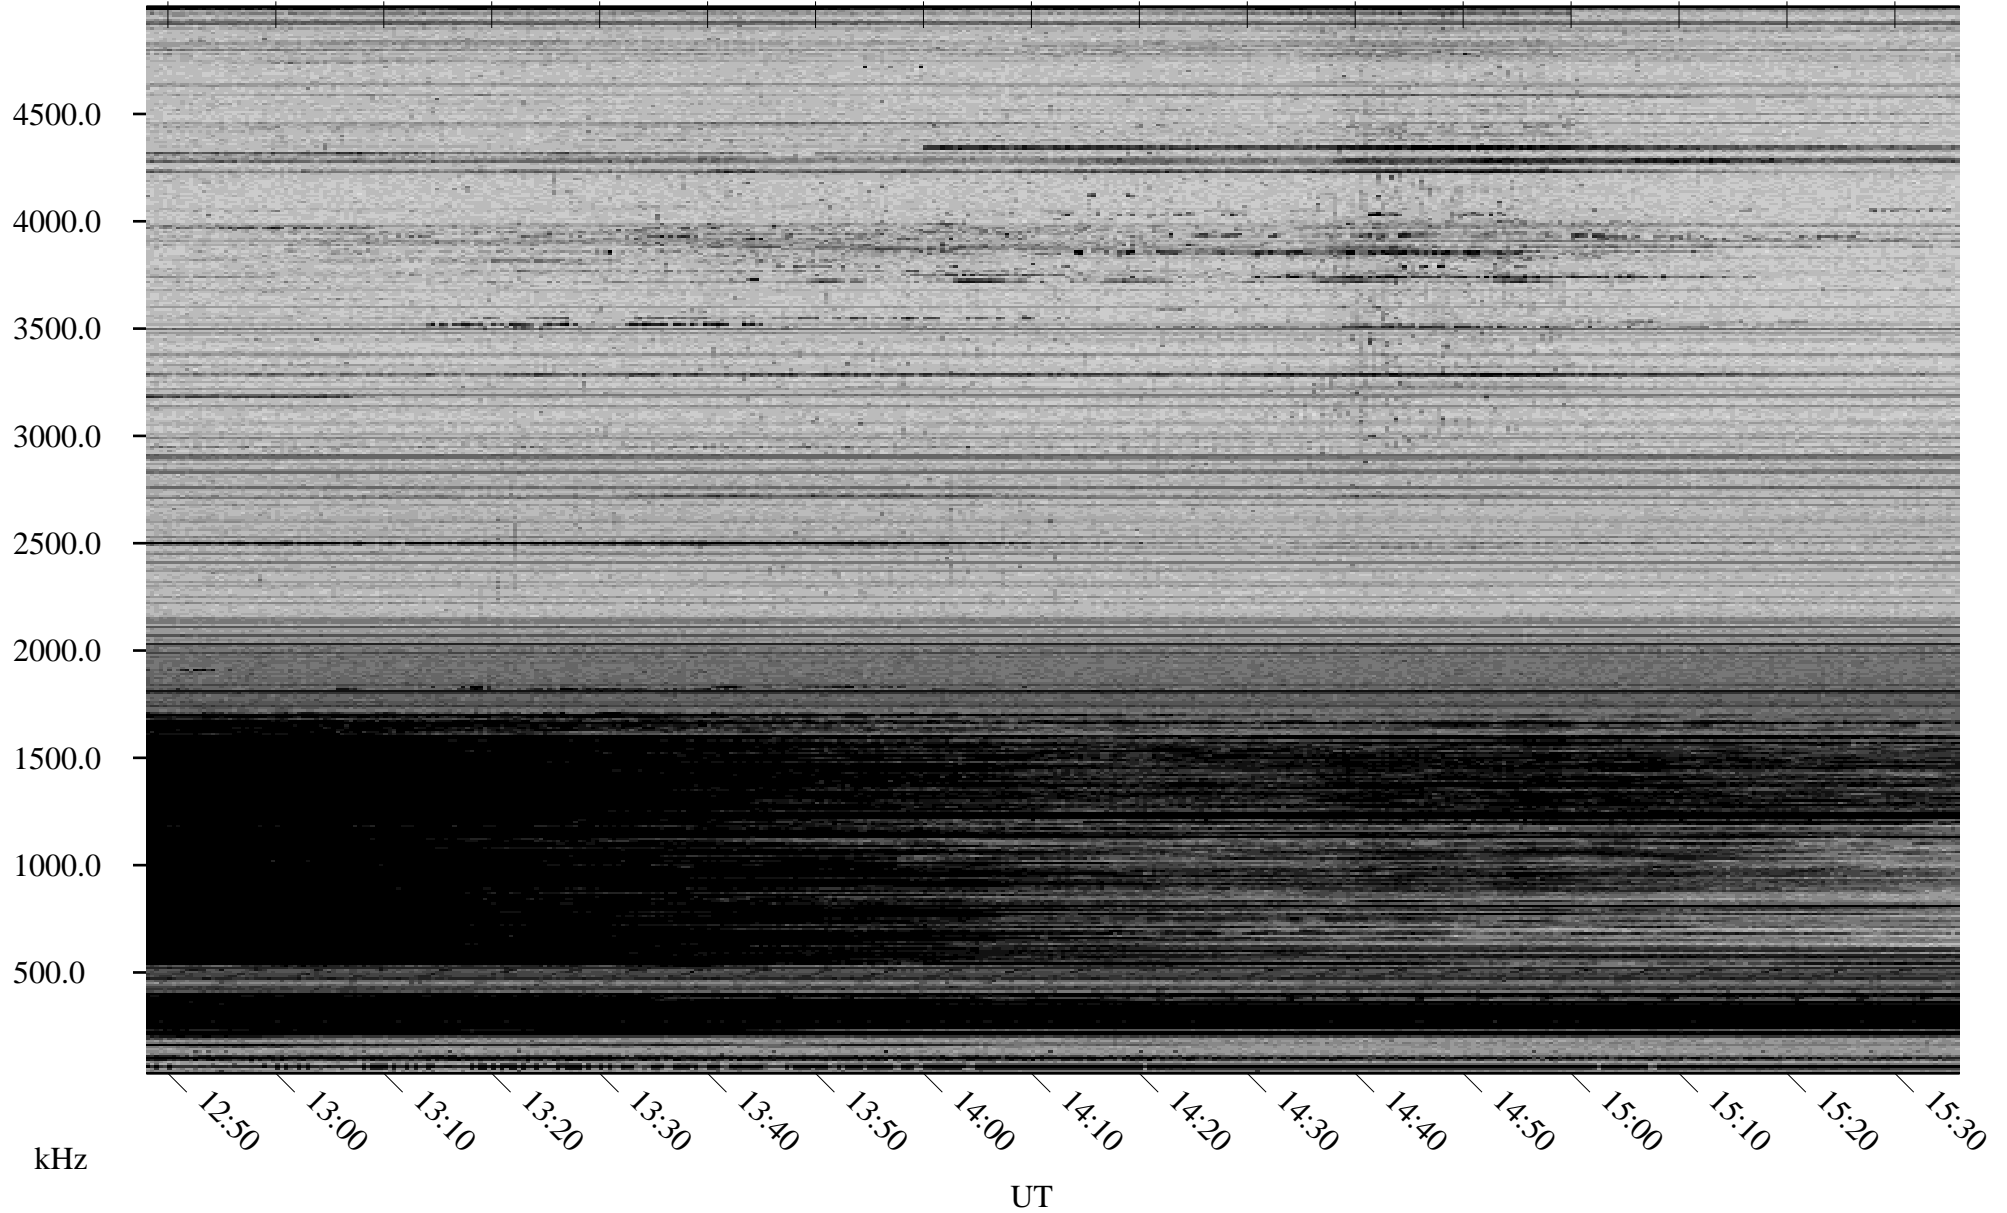

# 01/30/2009 Churchill, Manitoba

Linear Scale    Black = 161    White = 15

ch09029l.r00SUm max\_12

Page 6

# 01/30/2009 Churchill, Manitoba

Linear Scale    Black = 161    White = 15

ch09029l.r00SUm max\_12

Page 7

# 01/30/2009 Churchill, Manitoba

Linear Scale    Black = 161    White = 15

ch090291.r00SUm max\_12

Page 8