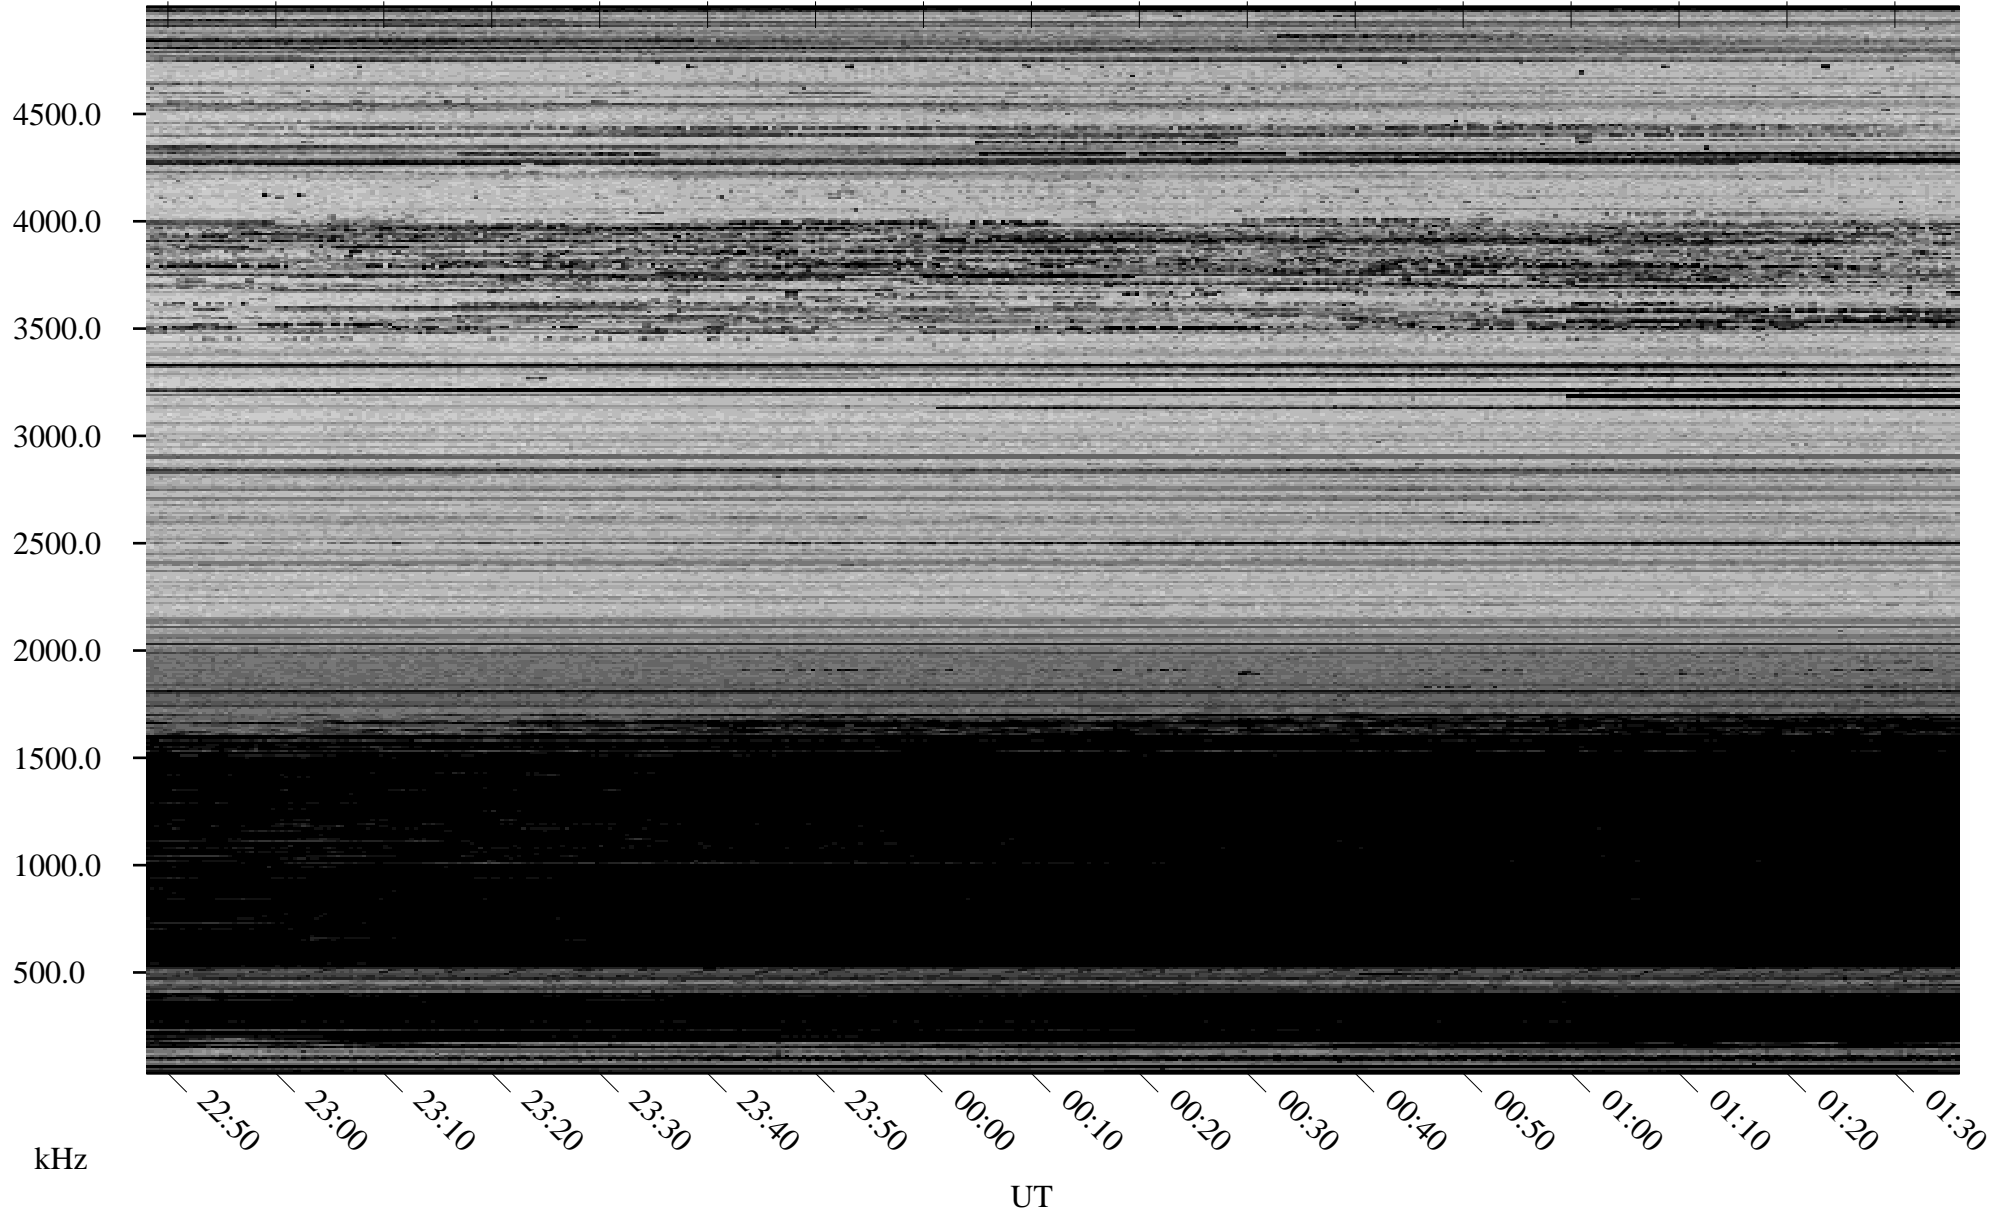

# 01/29/2009 Churchill, Manitoba

Linear Scale    Black = 161    White = 15

ch09029l.r00SUm max\_12

Page 1

# 01/29/2009 Churchill, Manitoba

Linear Scale    Black = 161    White = 15

ch09029l.r00SUm max\_12

Page 2

# 01/30/2009 Churchill, Manitoba

Linear Scale    Black = 161    White = 15

ch090291.r00SUm max\_12

Page 3

# 01/30/2009 Churchill, Manitoba

Linear Scale    Black = 161    White = 15

ch090291.r00SUm max\_12

Page 4