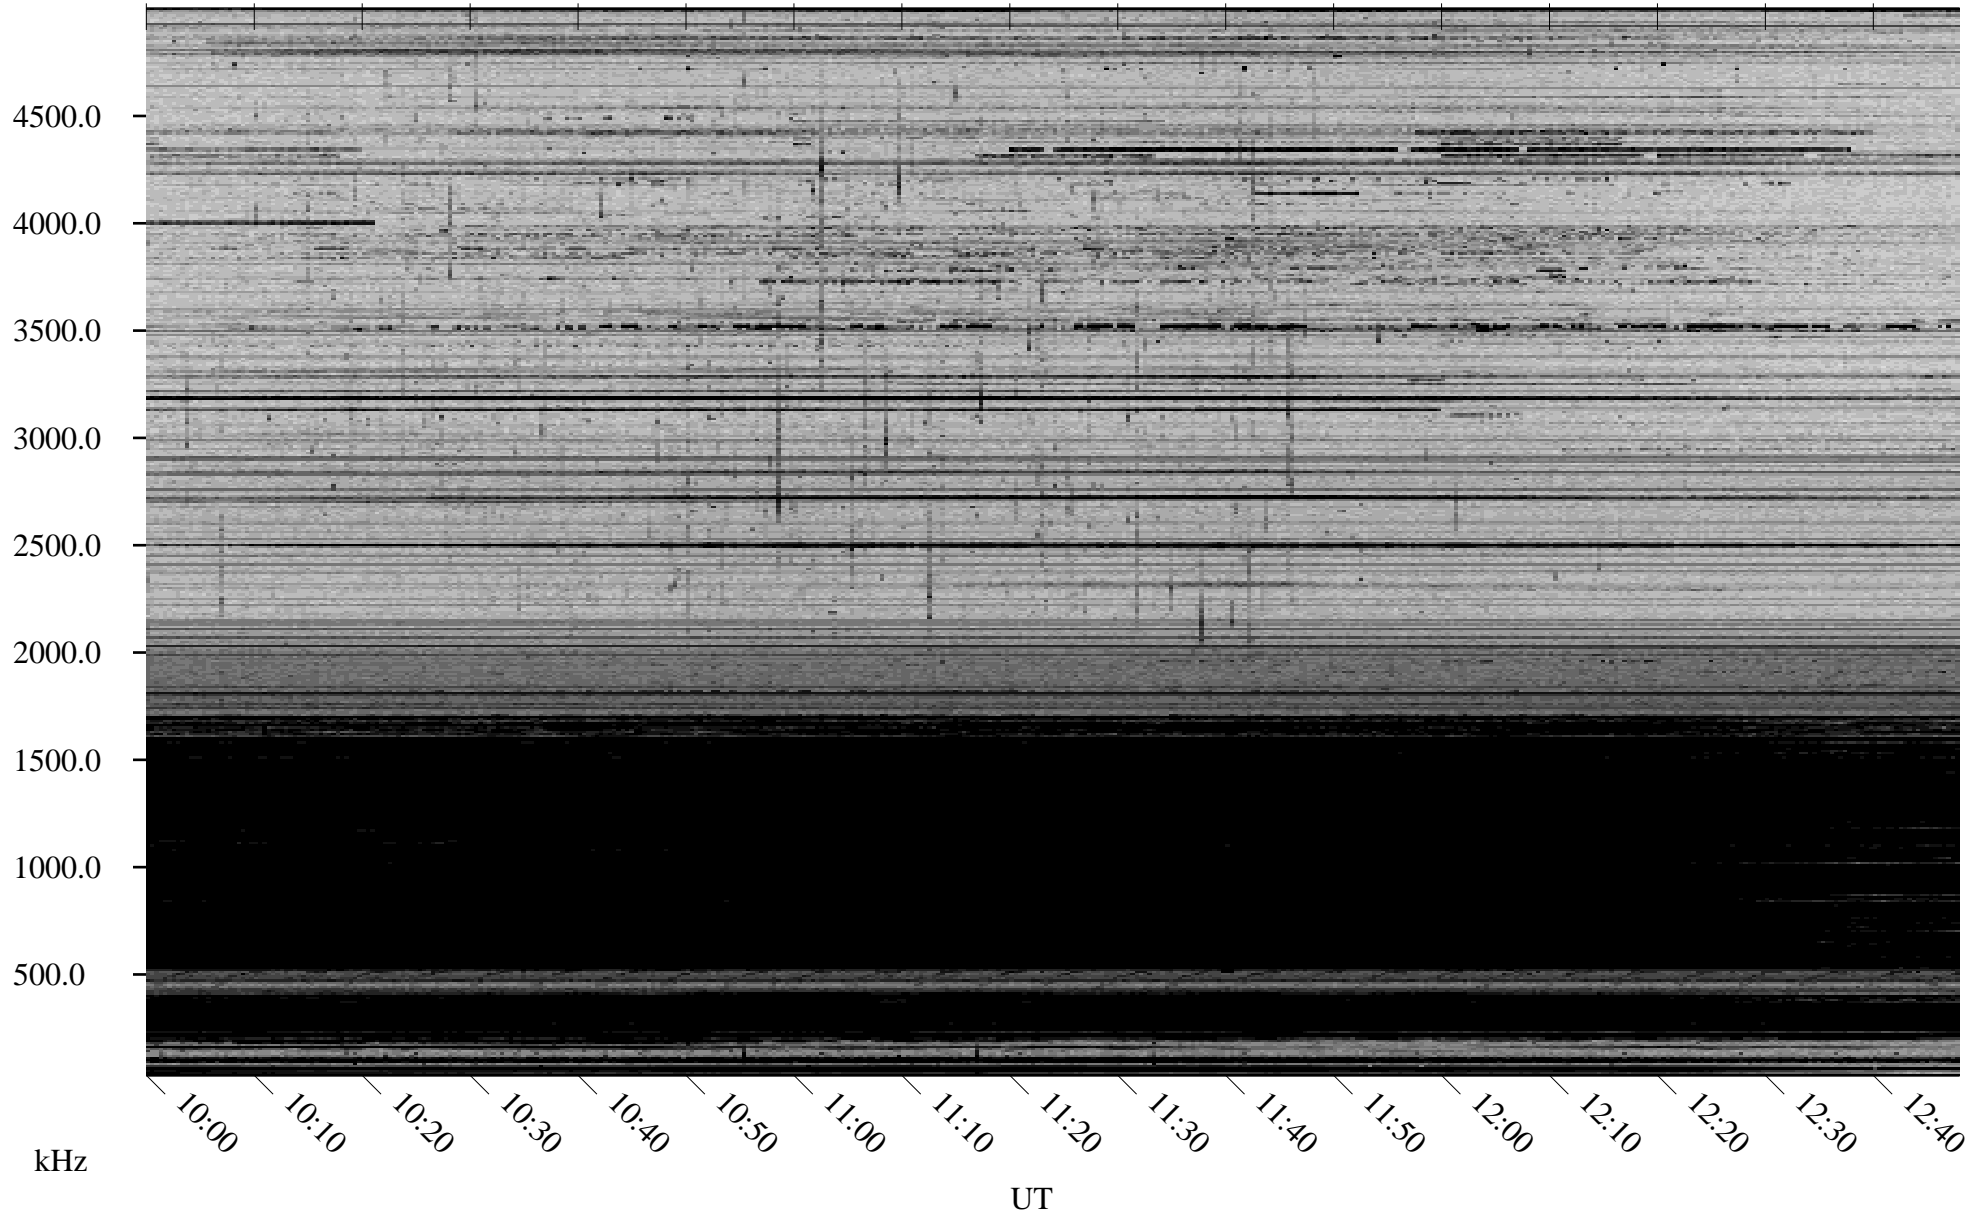

01/30/2009 Churchill, Manitoba

Linear Scale Black = 161 White = 15

ch09030l.r00SUm max_12

Page 1

01/30/2009 Churchill, Manitoba

Linear Scale Black = 161 White = 15

ch09030l.r00SUm max_12

Page 2

01/31/2009 Churchill, Manitoba

Linear Scale Black = 161 White = 15

ch09030l.r00SUm max_12

Page 3

01/31/2009 Churchill, Manitoba

Linear Scale Black = 161 White = 15

ch09030l.r00SUm max_12

Page 4

01/31/2009 Churchill, Manitoba

Linear Scale Black = 161 White = 15

ch09030l.r00SUm max_12

Page 5

01/31/2009 Churchill, Manitoba

Linear Scale Black = 161 White = 15

ch09030l.r00SUm max_12

Page 6

01/31/2009 Churchill, Manitoba

Linear Scale Black = 161 White = 15

ch09030l.r00SUm max_12

Page 7

01/31/2009 Churchill, Manitoba

Linear Scale Black = 161 White = 15

ch09030l.r00SUm max_12

Page 8