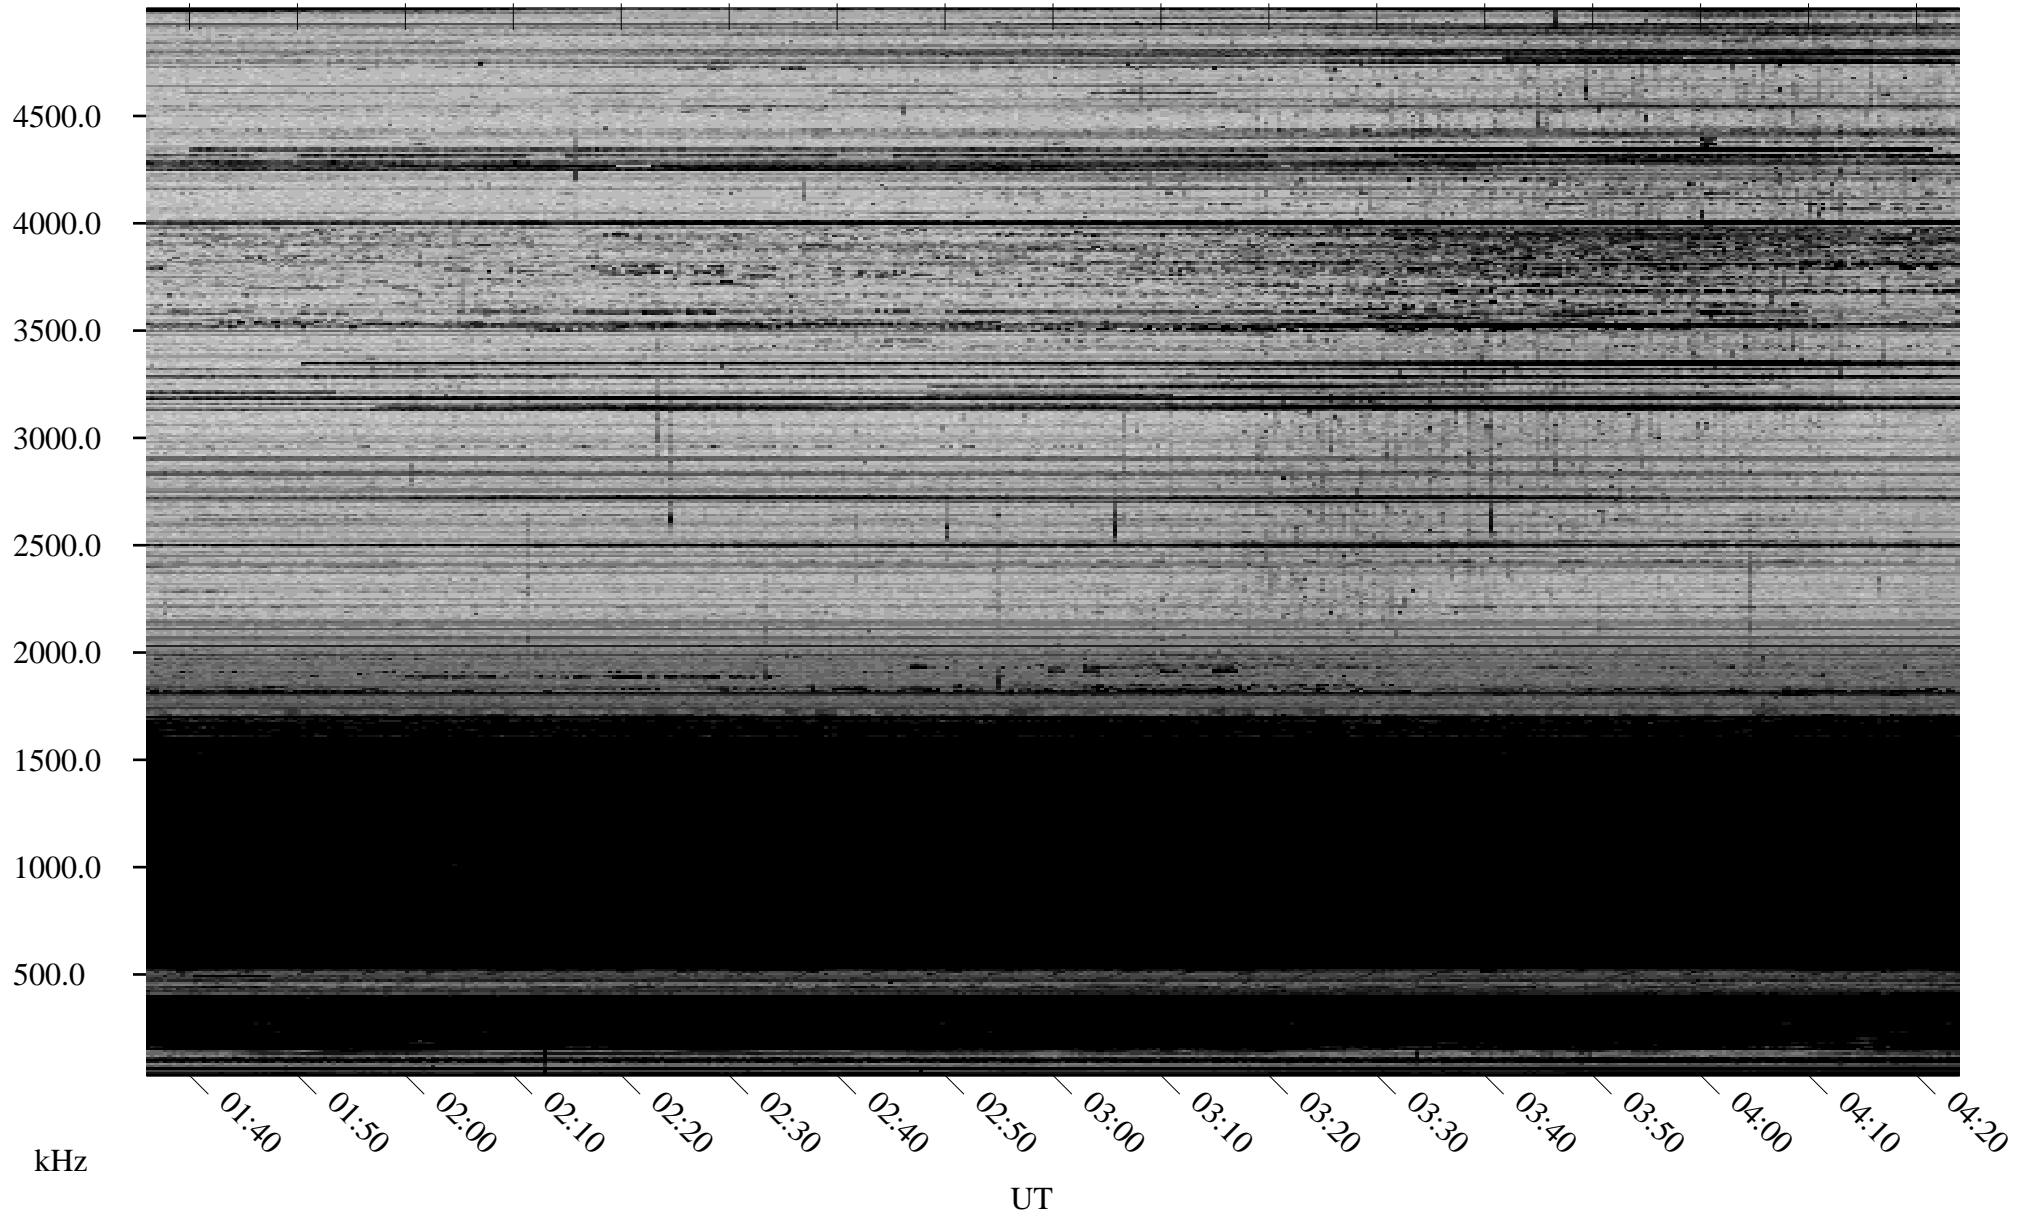

01/30/2009 Churchill, Manitoba

Linear Scale Black = 161 White = 15

ch09030l.r00SUm max_12

Page 1

01/30/2009 Churchill, Manitoba

Linear Scale Black = 161 White = 15

ch09030l.r00SUm max_12

Page 2

01/31/2009 Churchill, Manitoba

Linear Scale Black = 161 White = 15

ch09030l.r00SUm max_12

Page 3

01/31/2009 Churchill, Manitoba

Linear Scale Black = 161 White = 15

ch09030l.r00SUm max_12

Page 4

01/31/2009 Churchill, Manitoba

Linear Scale Black = 161 White = 15

ch09030l.r00SUm max_12

Page 5

01/31/2009 Churchill, Manitoba

Linear Scale Black = 161 White = 15

ch09030l.r00SUm max_12

Page 6

01/31/2009 Churchill, Manitoba

Linear Scale Black = 161 White = 15

ch09030l.r00SUm max_12

Page 7

01/31/2009 Churchill, Manitoba

Linear Scale Black = 161 White = 15

ch09030l.r00SUm max_12

Page 8