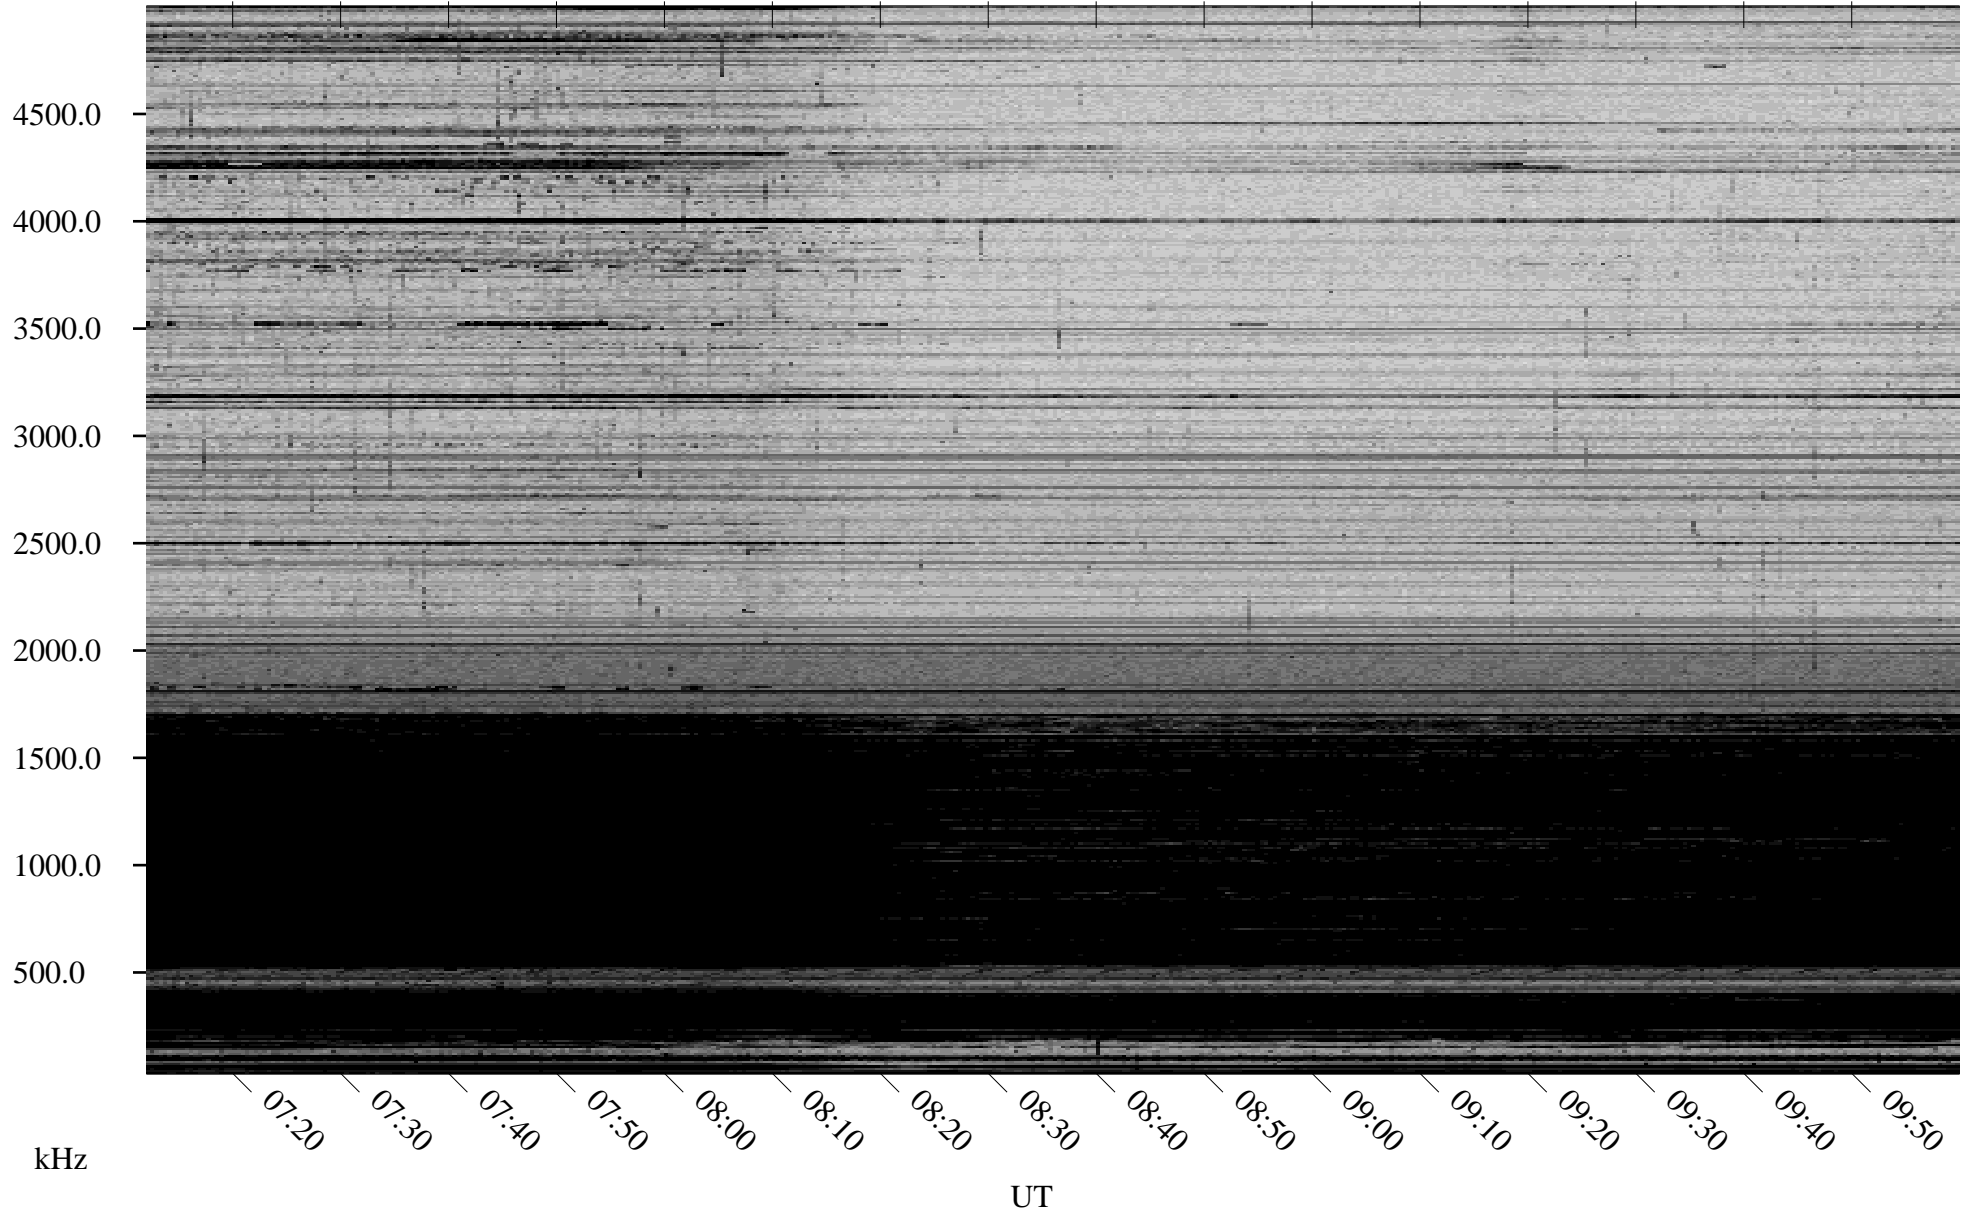

01/30/2009 Churchill, Manitoba

Linear Scale Black = 161 White = 15

ch09030l.r00SUm max_12

Page 1

01/30/2009 Churchill, Manitoba

Linear Scale Black = 161 White = 15

ch09030l.r00SUm max_12

Page 2

01/31/2009 Churchill, Manitoba

Linear Scale Black = 161 White = 15

ch09030l.r00SUm max_12

Page 3

01/31/2009 Churchill, Manitoba

Linear Scale Black = 161 White = 15

ch09030l.r00SUm max_12

Page 4

01/31/2009 Churchill, Manitoba

Linear Scale Black = 161 White = 15

ch09030l.r00SUm max_12

Page 5

01/31/2009 Churchill, Manitoba

Linear Scale Black = 161 White = 15

ch09030l.r00SUm max_12

Page 6

01/31/2009 Churchill, Manitoba

Linear Scale Black = 161 White = 15

ch09030l.r00SUm max_12

Page 7

01/31/2009 Churchill, Manitoba

Linear Scale Black = 161 White = 15

ch09030l.r00SUm max_12

Page 8