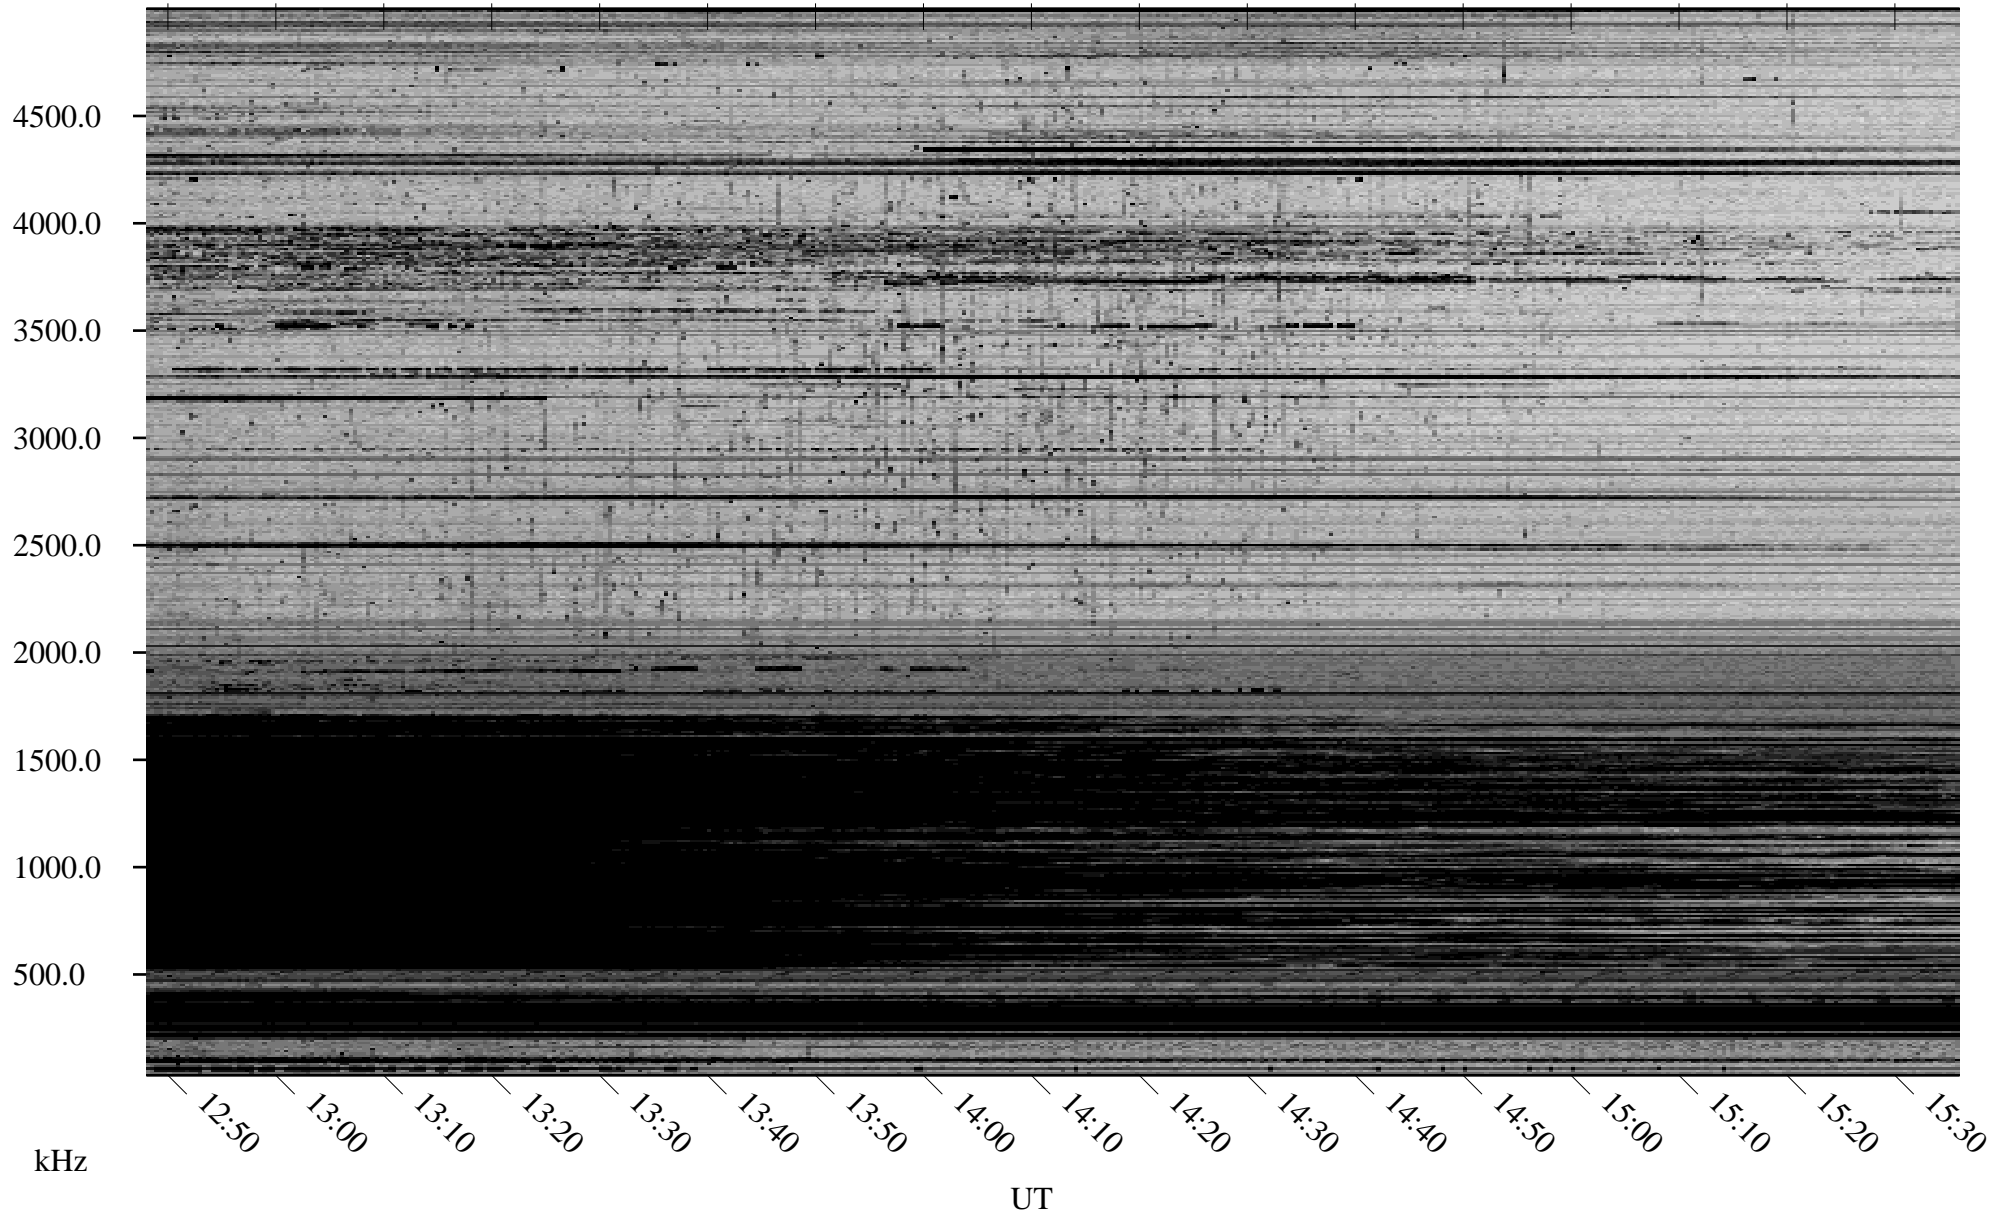

01/31/2009 Churchill, Manitoba

Linear Scale Black = 161 White = 15

ch090311.r00SUm max_12

Page 1

01/31/2009 Churchill, Manitoba

Linear Scale Black = 161 White = 15

ch090311.r00SUm max_12

Page 2

02/01/2009 Churchill, Manitoba

Linear Scale Black = 161 White = 15

ch090311.r00SUm max_12

Page 3

02/01/2009 Churchill, Manitoba

Linear Scale Black = 161 White = 15

ch090311.r00SUm max_12

Page 4

02/01/2009 Churchill, Manitoba

Linear Scale Black = 161 White = 15

ch090311.r00SUm max_12

Page 5

02/01/2009 Churchill, Manitoba

Linear Scale Black = 161 White = 15

ch090311.r00SUm max_12

Page 6

02/01/2009 Churchill, Manitoba

Linear Scale Black = 161 White = 15

ch090311.r00SUm max_12

Page 7

02/01/2009 Churchill, Manitoba

Linear Scale Black = 161 White = 15

ch090311.r00SUm max_12

Page 8