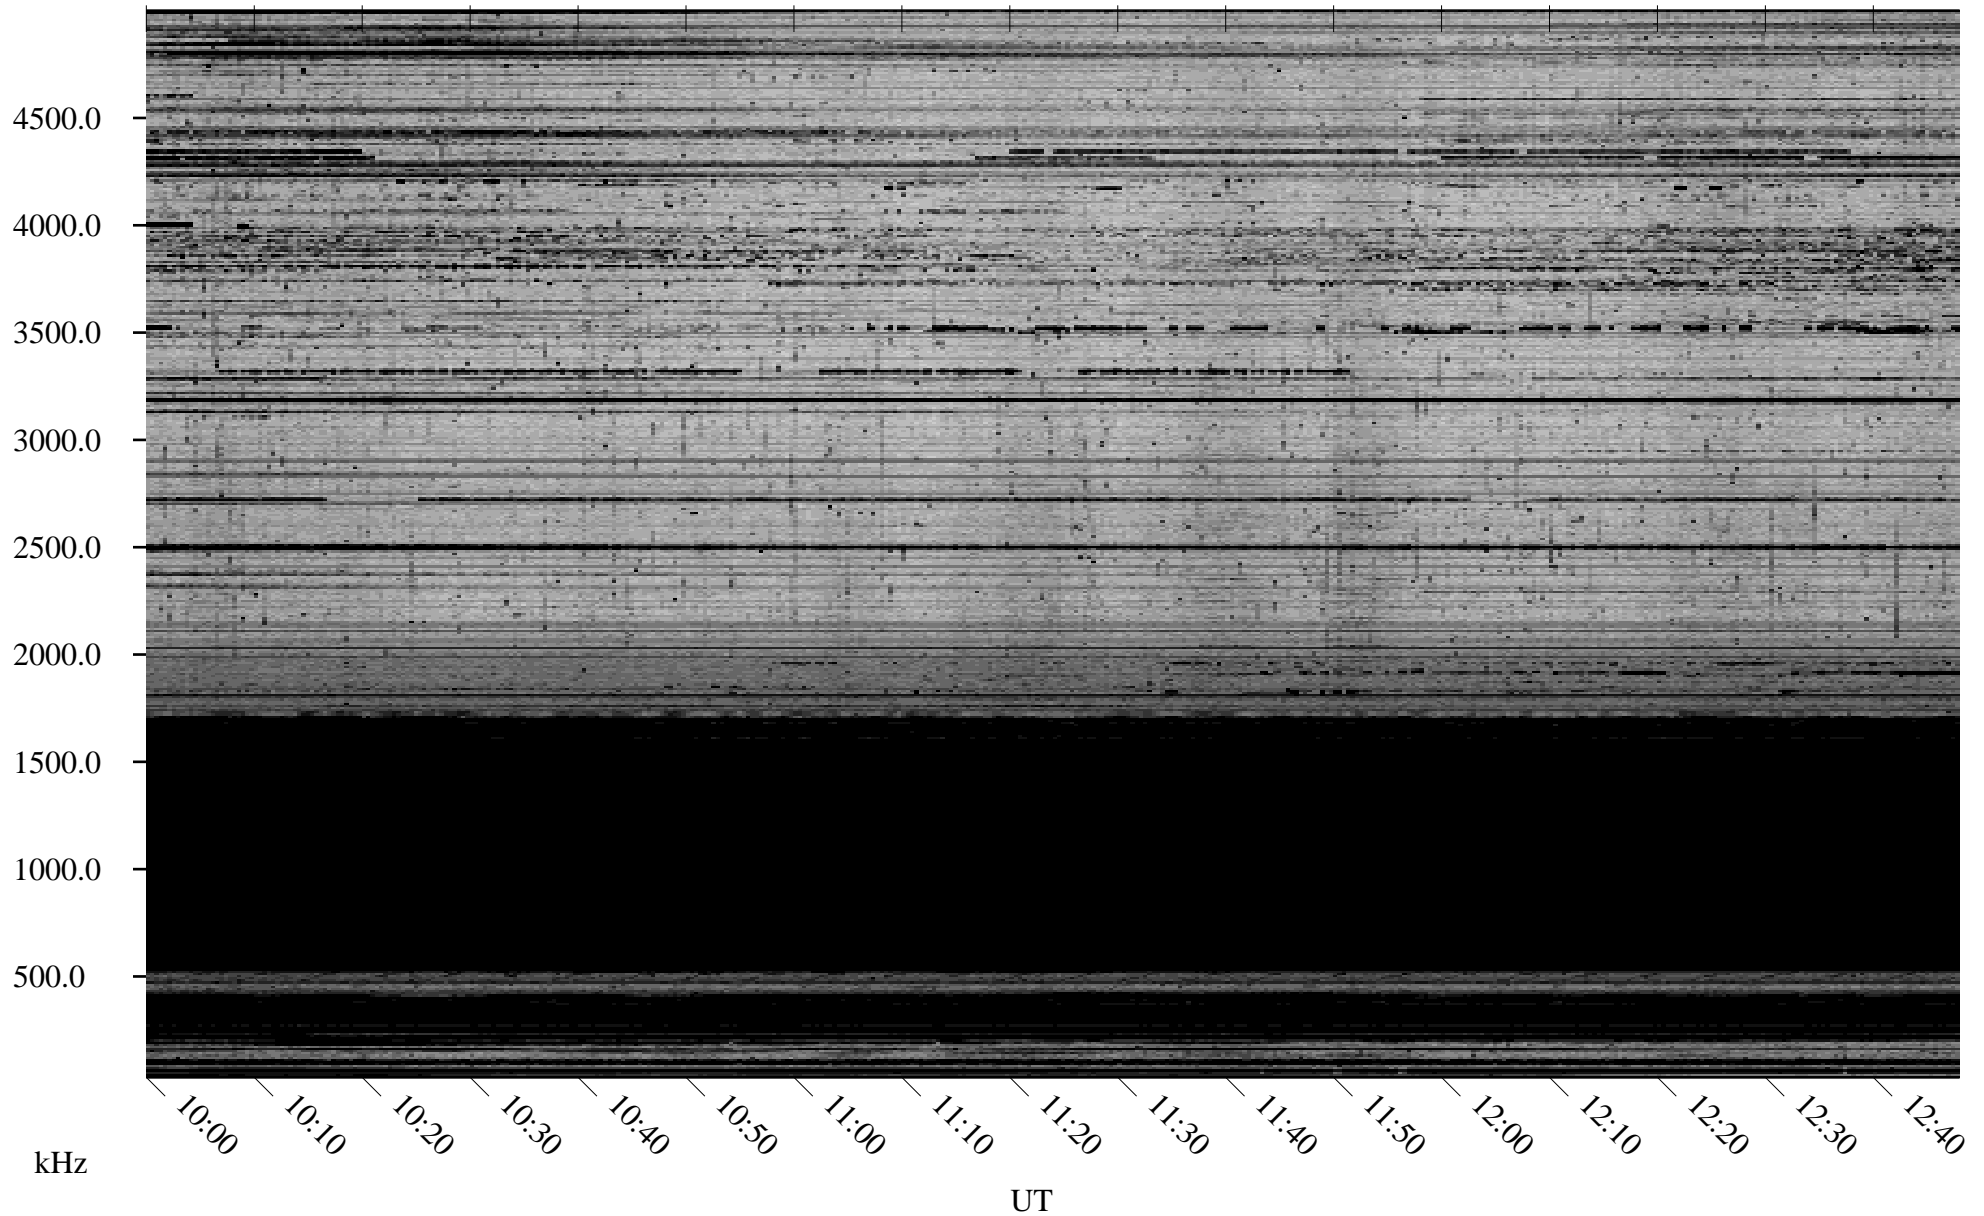

02/01/2009 Churchill, Manitoba

Linear Scale Black = 161 White = 15

ch090311.r00SUm max_12

Page 3

02/01/2009 Churchill, Manitoba

Linear Scale Black = 161 White = 15

ch090311.r00SUm max_12

Page 4

02/01/2009 Churchill, Manitoba

Linear Scale Black = 161 White = 15

ch090311.r00SUm max_12

Page 5

02/01/2009 Churchill, Manitoba

Linear Scale Black = 161 White = 15

ch090311.r00SUm max_12

Page 6

02/01/2009 Churchill, Manitoba

Linear Scale Black = 161 White = 15

ch090311.r00SUm max_12

Page 7

02/01/2009 Churchill, Manitoba

Linear Scale Black = 161 White = 15

ch090311.r00SUm max_12

Page 8