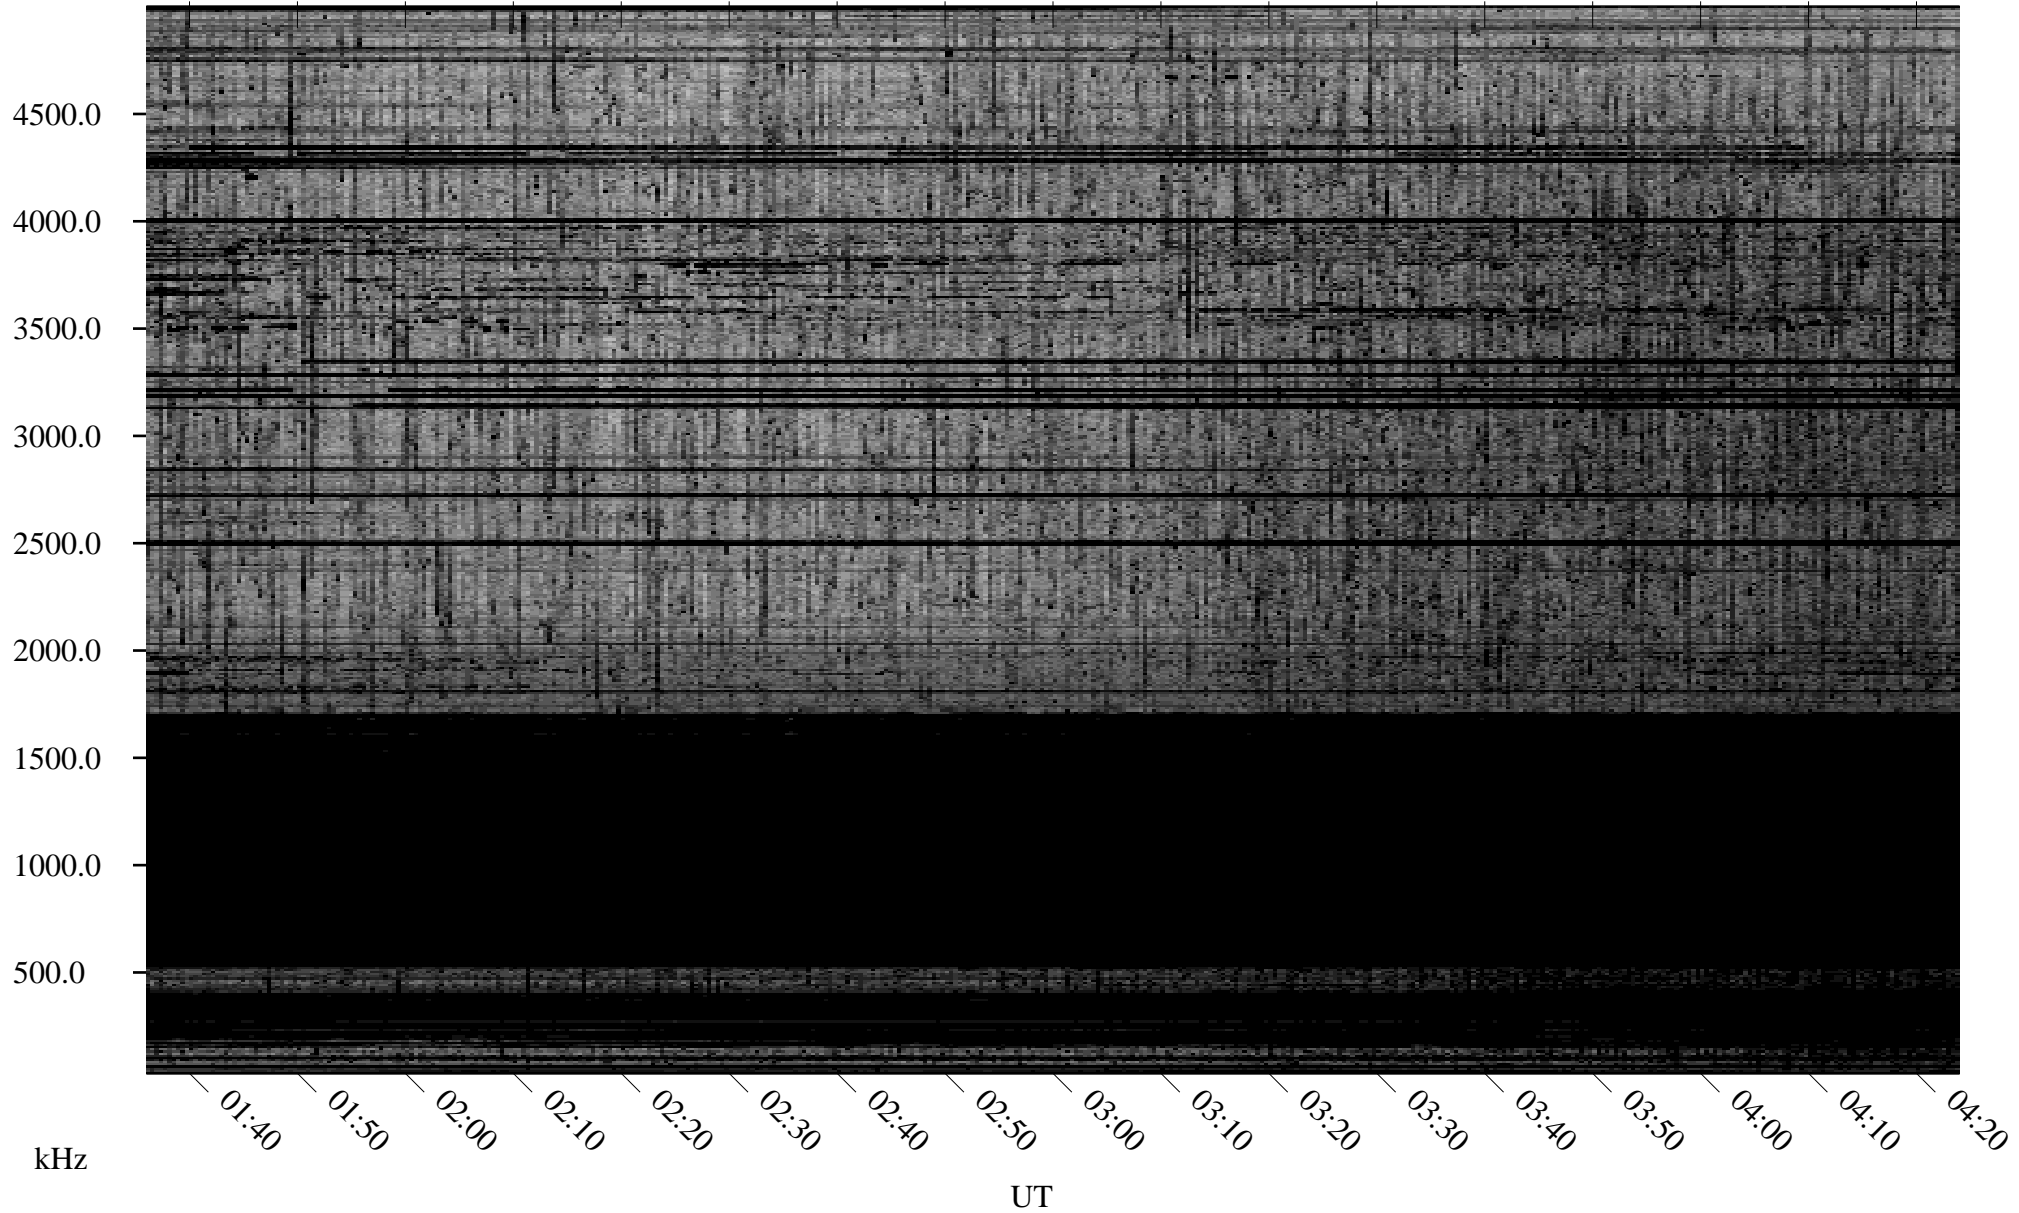

# 02/01/2009 Churchill, Manitoba

Linear Scale    Black = 161    White = 15

ch09032l.r00SUm max\_12

Page 1

# 02/01/2009 Churchill, Manitoba

Linear Scale    Black = 161    White = 15

ch09032l.r00SUm max\_12

Page 2

# 02/02/2009 Churchill, Manitoba

Linear Scale    Black = 161    White = 15

ch09032l.r00SUm max\_12

Page 3

# 02/02/2009 Churchill, Manitoba

Linear Scale    Black = 161    White = 15

ch09032l.r00SUm max\_12

Page 4

02/02/2009 Churchill, Manitoba

Linear Scale Black = 161 White = 15

ch09032l.r00SUm max\_12

Page 5