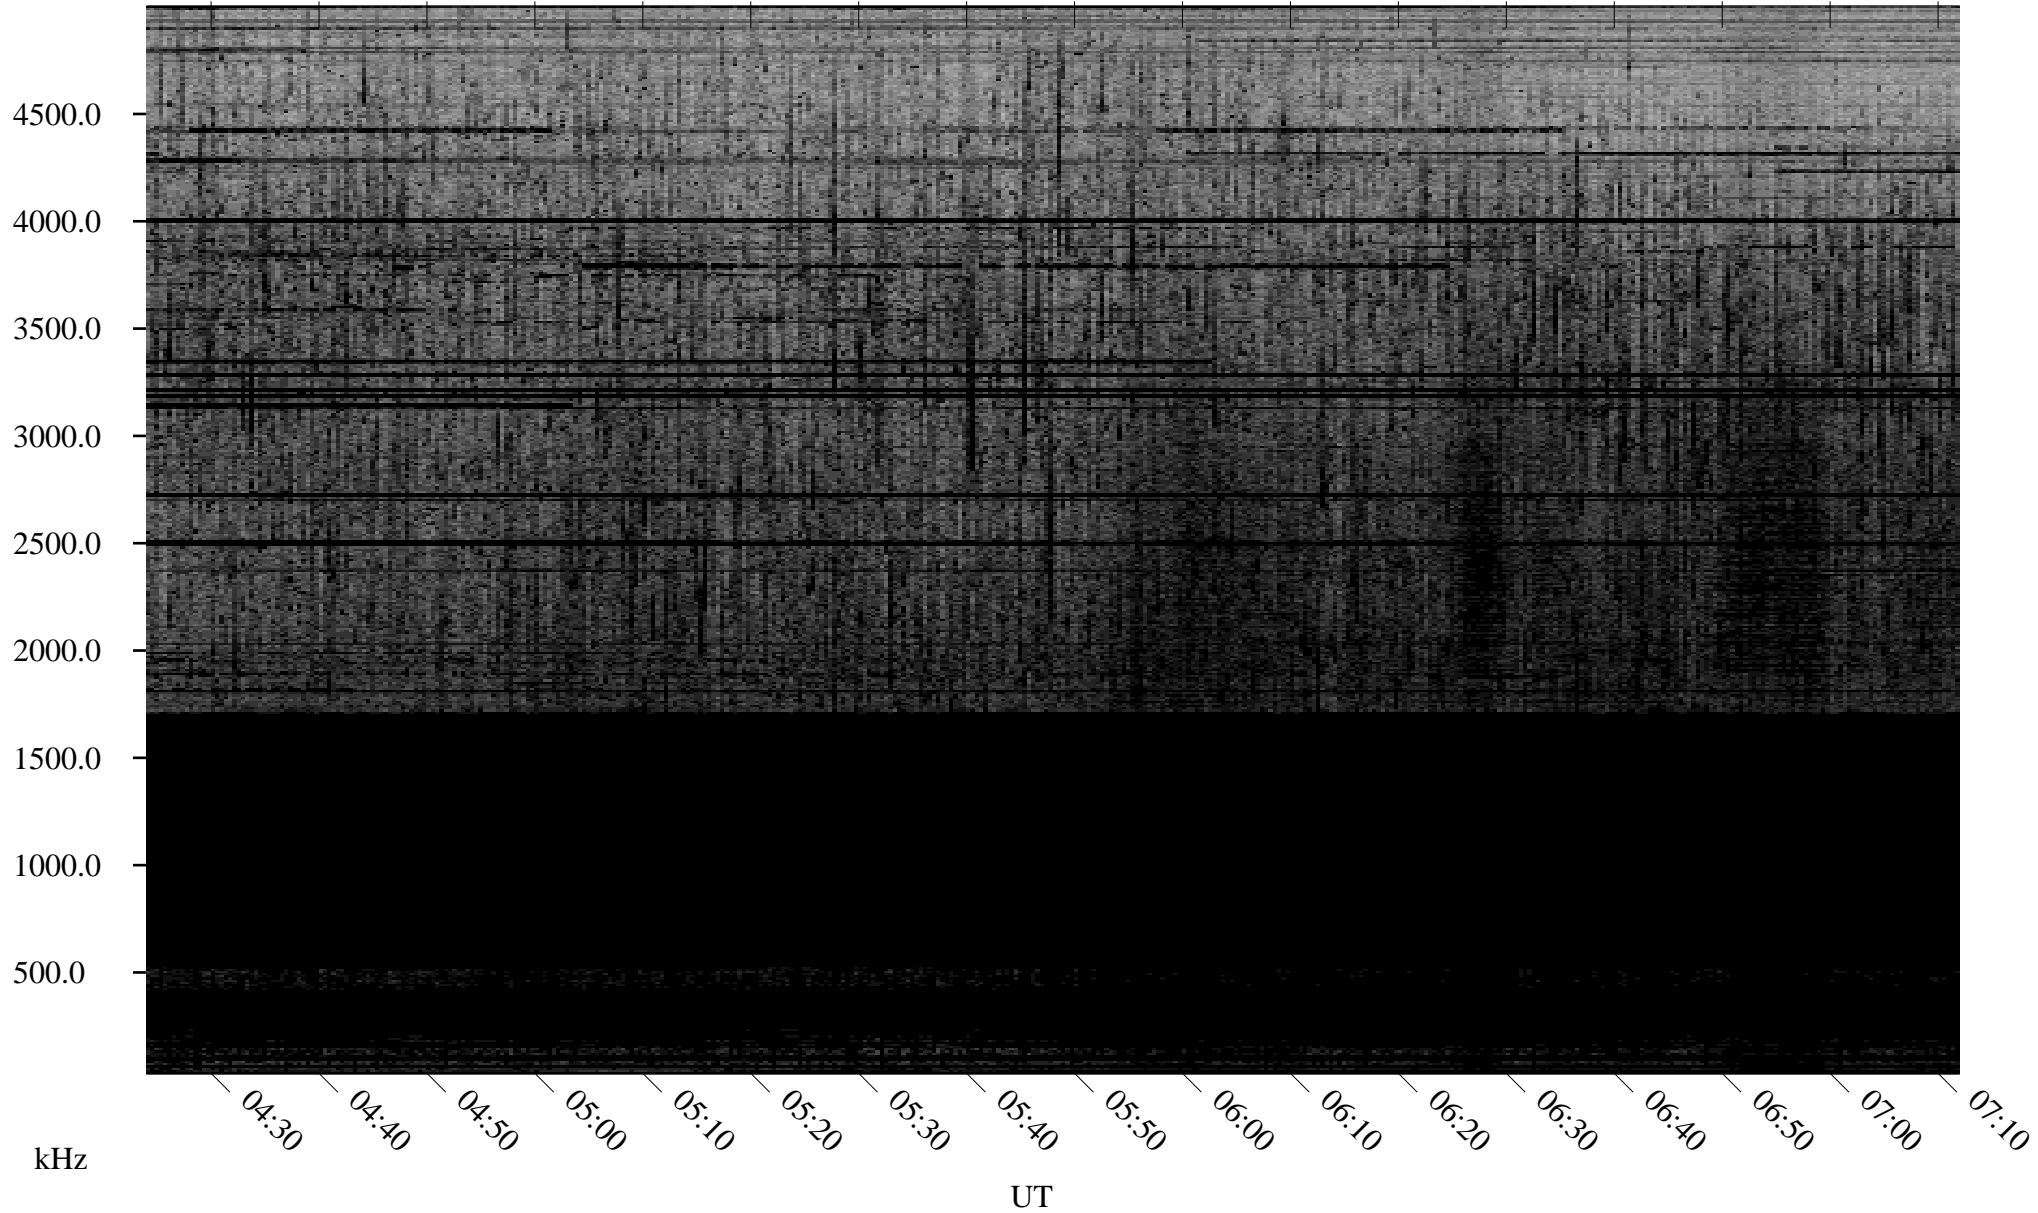

# 02/01/2009 Churchill, Manitoba

Linear Scale    Black = 161    White = 15

ch09032l.r00SUm max\_12

Page 1

# 02/01/2009 Churchill, Manitoba

Linear Scale    Black = 161    White = 15

ch09032l.r00SUm max\_12

Page 2

# 02/02/2009 Churchill, Manitoba

Linear Scale    Black = 161    White = 15

ch09032l.r00SUm max\_12

Page 3

# 02/02/2009 Churchill, Manitoba

Linear Scale    Black = 161    White = 15

ch09032l.r00SUm max\_12

Page 4

02/02/2009 Churchill, Manitoba

Linear Scale Black = 161 White = 15

ch09032l.r00SUm max\_12

Page 5