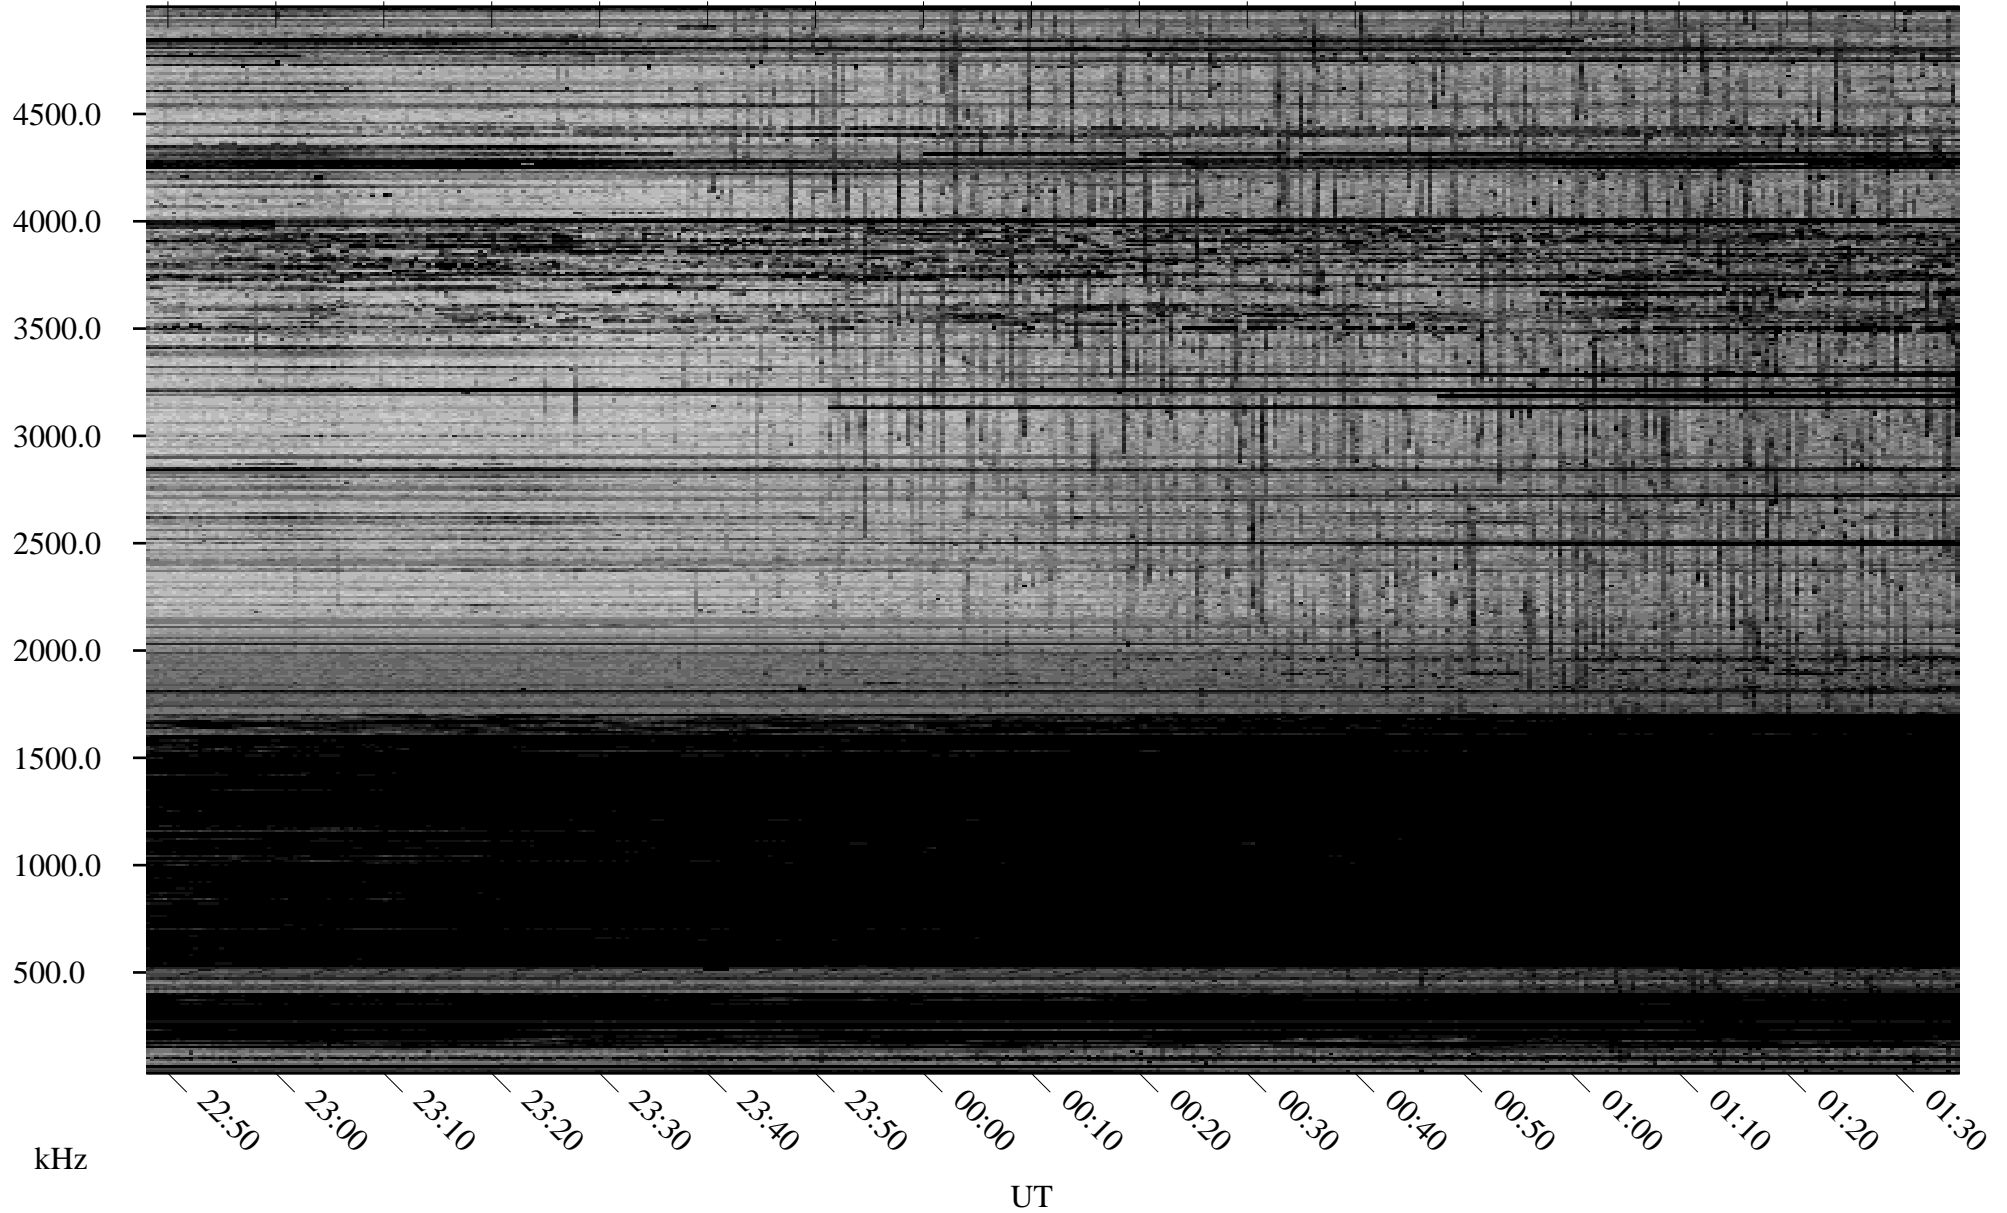

# 02/01/2009 Churchill, Manitoba

Linear Scale    Black = 161    White = 15

ch09032l.r00SUm max\_12

Page 1

# 02/01/2009 Churchill, Manitoba

Linear Scale    Black = 161    White = 15

ch09032l.r00SUm max\_12

Page 2

# 02/02/2009 Churchill, Manitoba

Linear Scale    Black = 161    White = 15

ch09032l.r00SUm max\_12

Page 3

# 02/02/2009 Churchill, Manitoba

Linear Scale    Black = 161    White = 15

ch09032l.r00SUm max\_12

Page 4

02/02/2009 Churchill, Manitoba

Linear Scale Black = 161 White = 15

ch09032l.r00SUm max\_12

Page 5