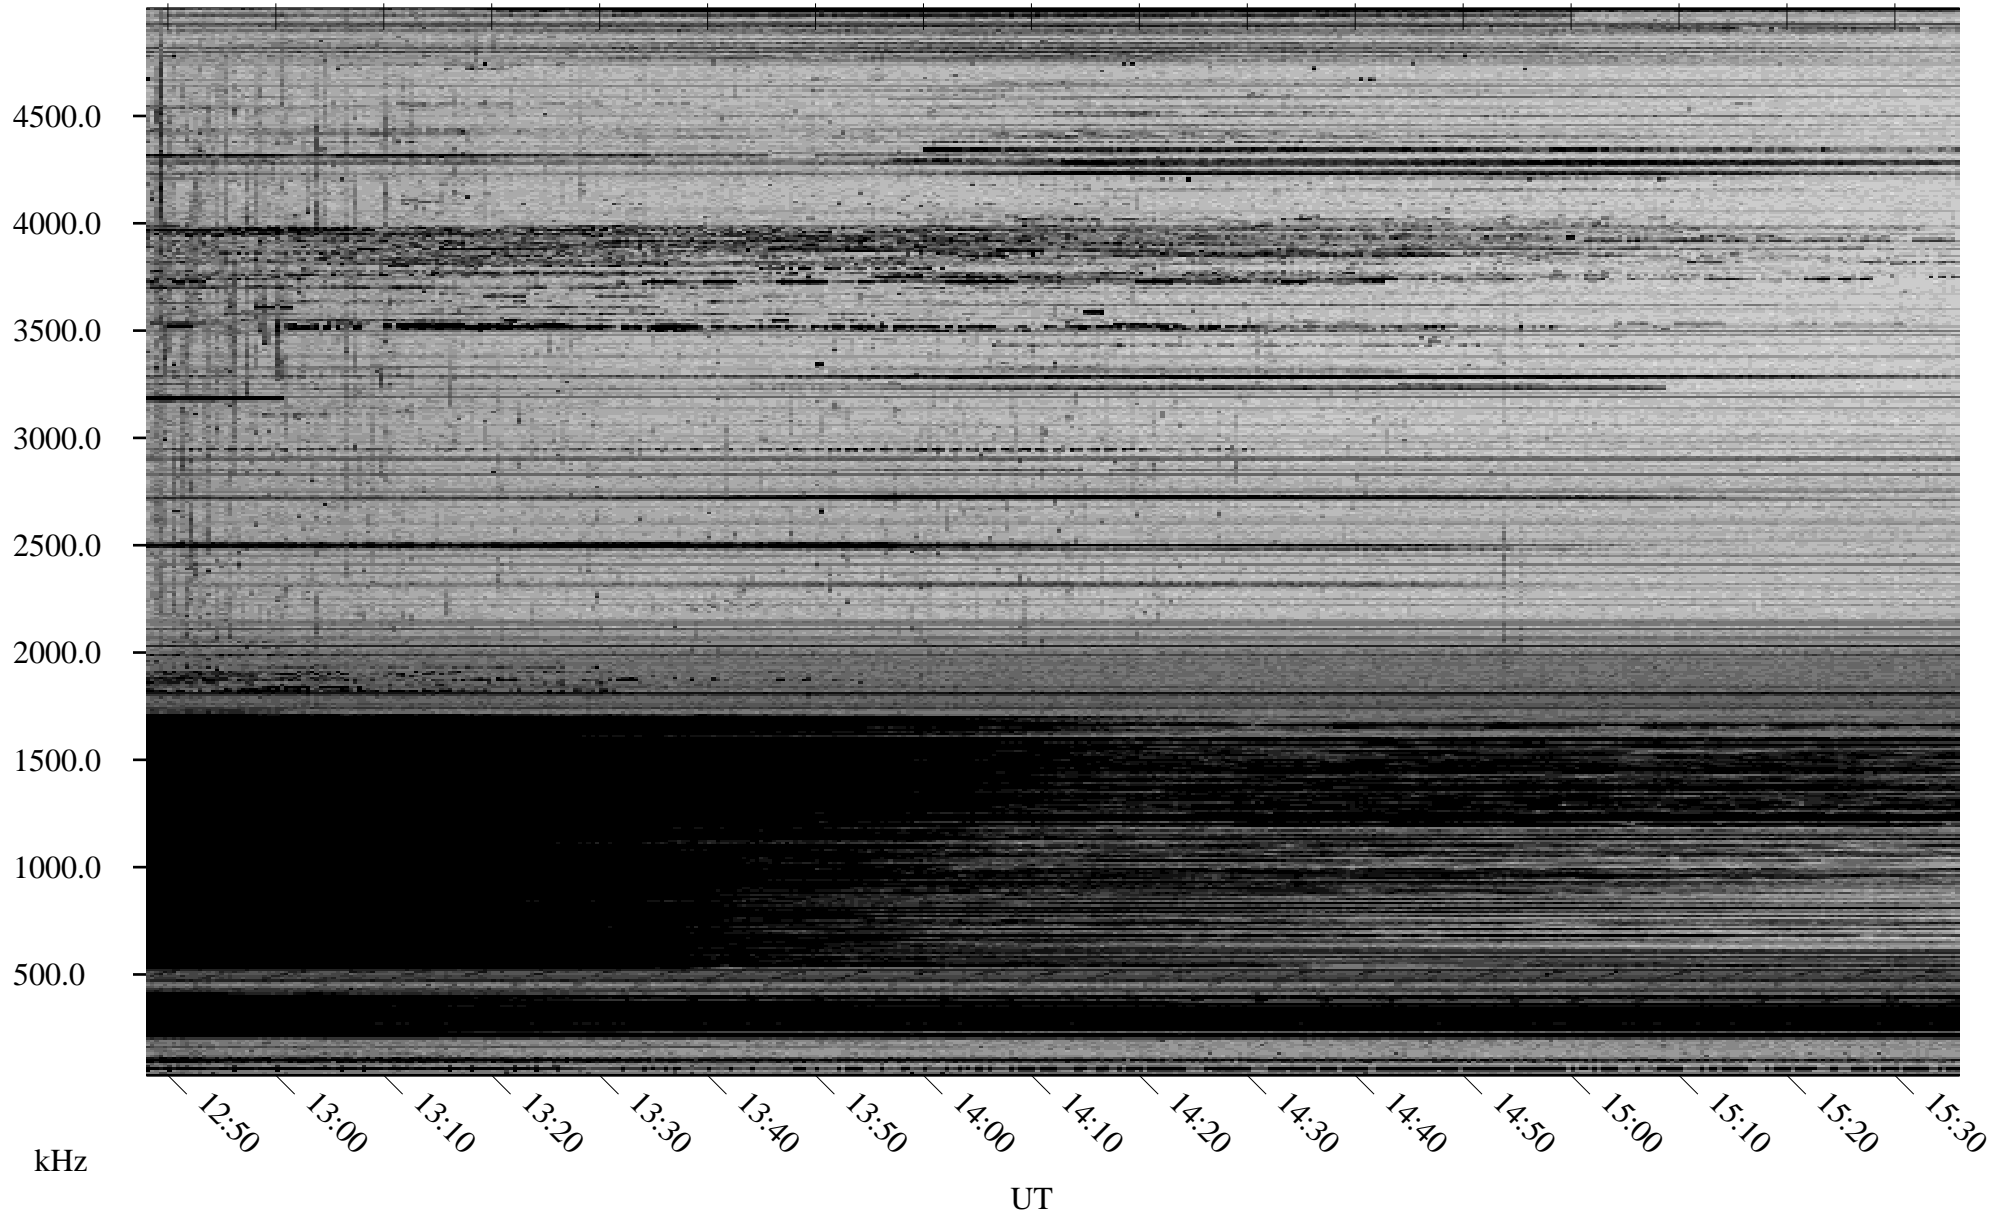

02/02/2009 Churchill, Manitoba

Linear Scale Black = 161 White = 15

ch09032l.r00SUm max\_12

Page 6

02/02/2009 Churchill, Manitoba

Linear Scale Black = 161 White = 15

ch09032l.r00SUm max\_12

Page 7

02/02/2009 Churchill, Manitoba

Linear Scale Black = 161 White = 15

ch09032l.r00SUm max\_12

Page 8