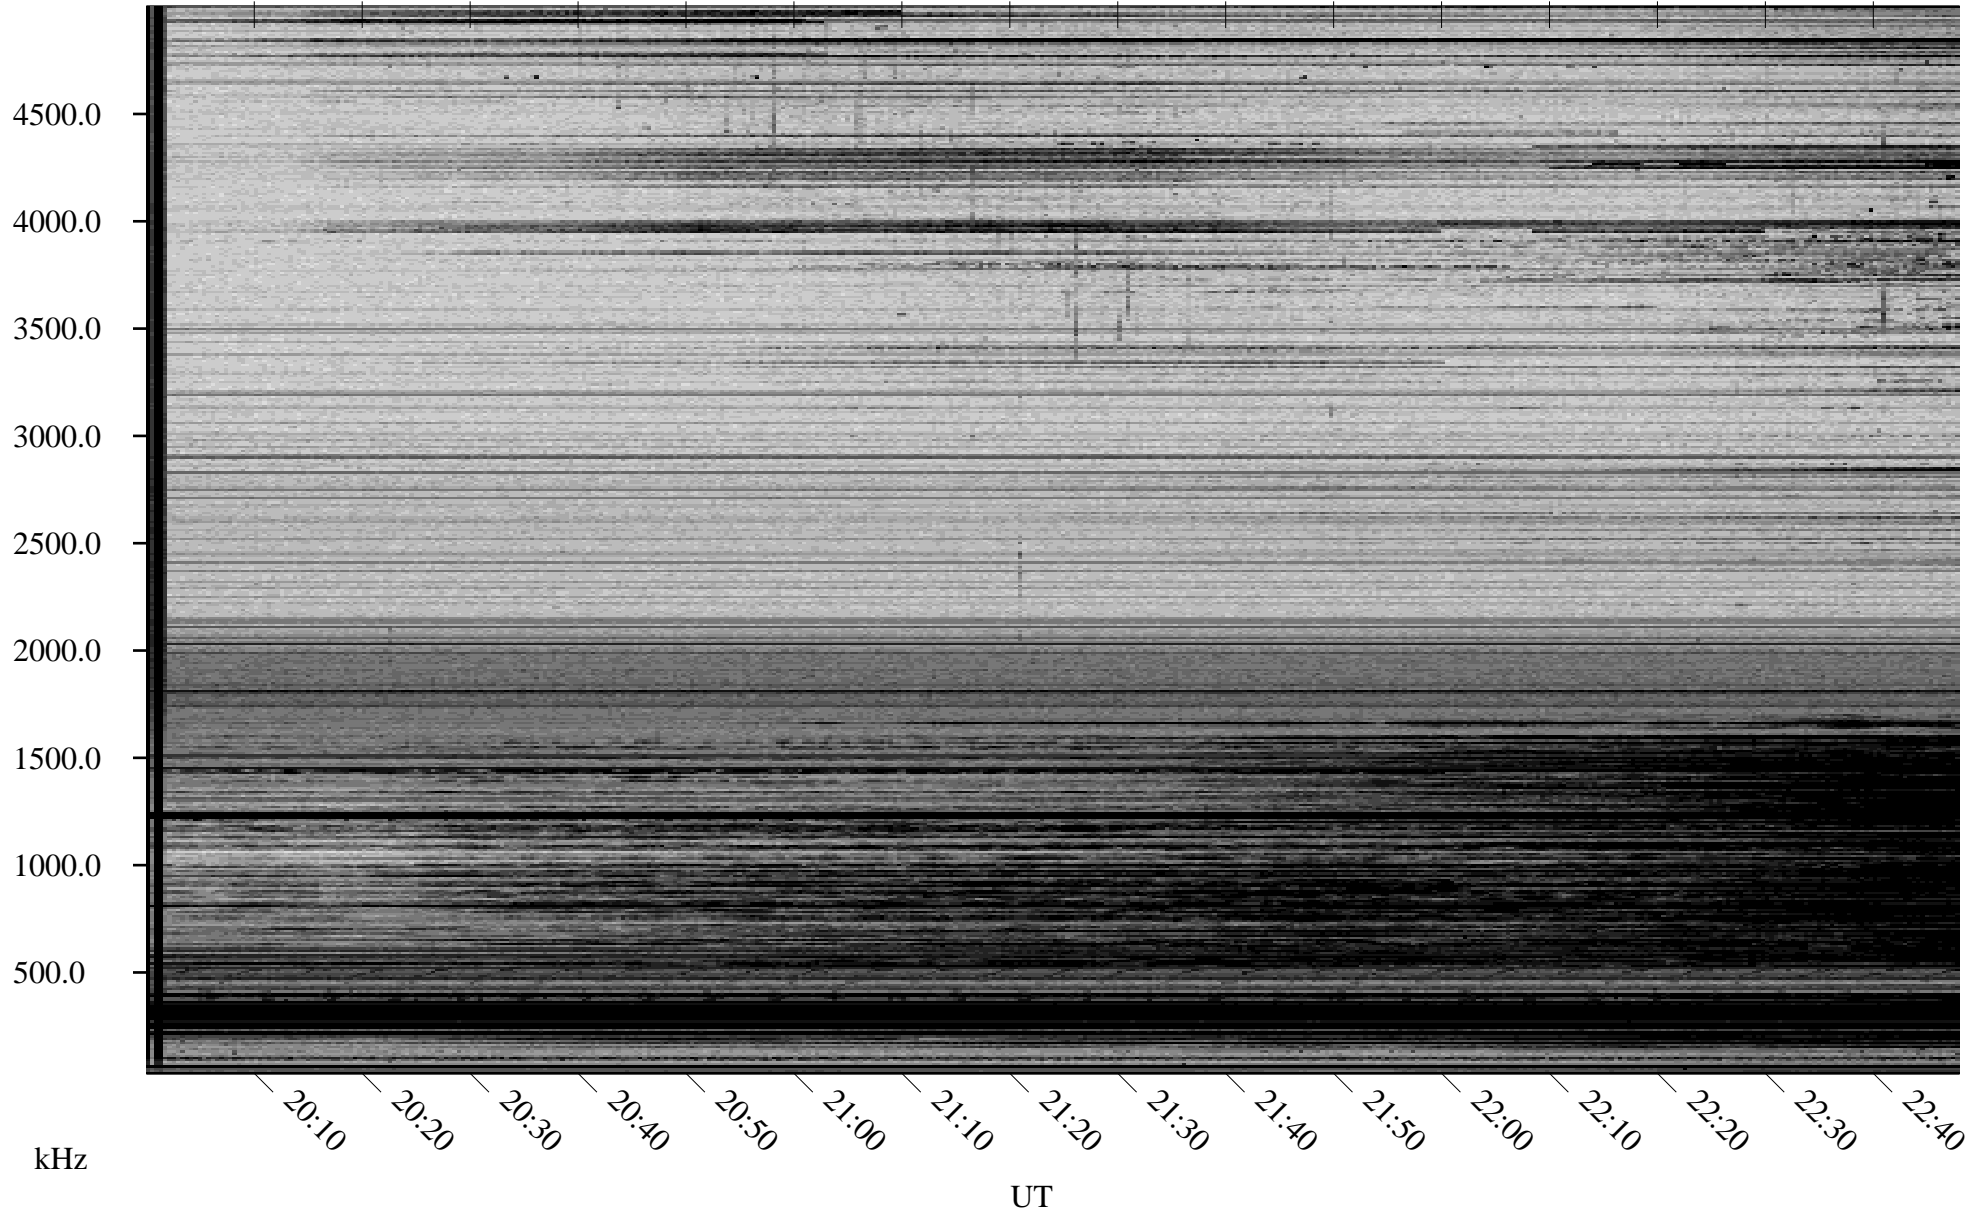

# 02/01/2009 Churchill, Manitoba

Linear Scale    Black = 161    White = 15

ch09032l.r00SUm max\_12

Page 1

# 02/01/2009 Churchill, Manitoba

Linear Scale    Black = 161    White = 15

ch09032l.r00SUm max\_12

Page 2

# 02/02/2009 Churchill, Manitoba

Linear Scale    Black = 161    White = 15

ch09032l.r00SUm max\_12

Page 3

# 02/02/2009 Churchill, Manitoba

Linear Scale    Black = 161    White = 15

ch09032l.r00SUm max\_12

Page 4

02/02/2009 Churchill, Manitoba

Linear Scale Black = 161 White = 15

ch09032l.r00SUm max\_12

Page 5