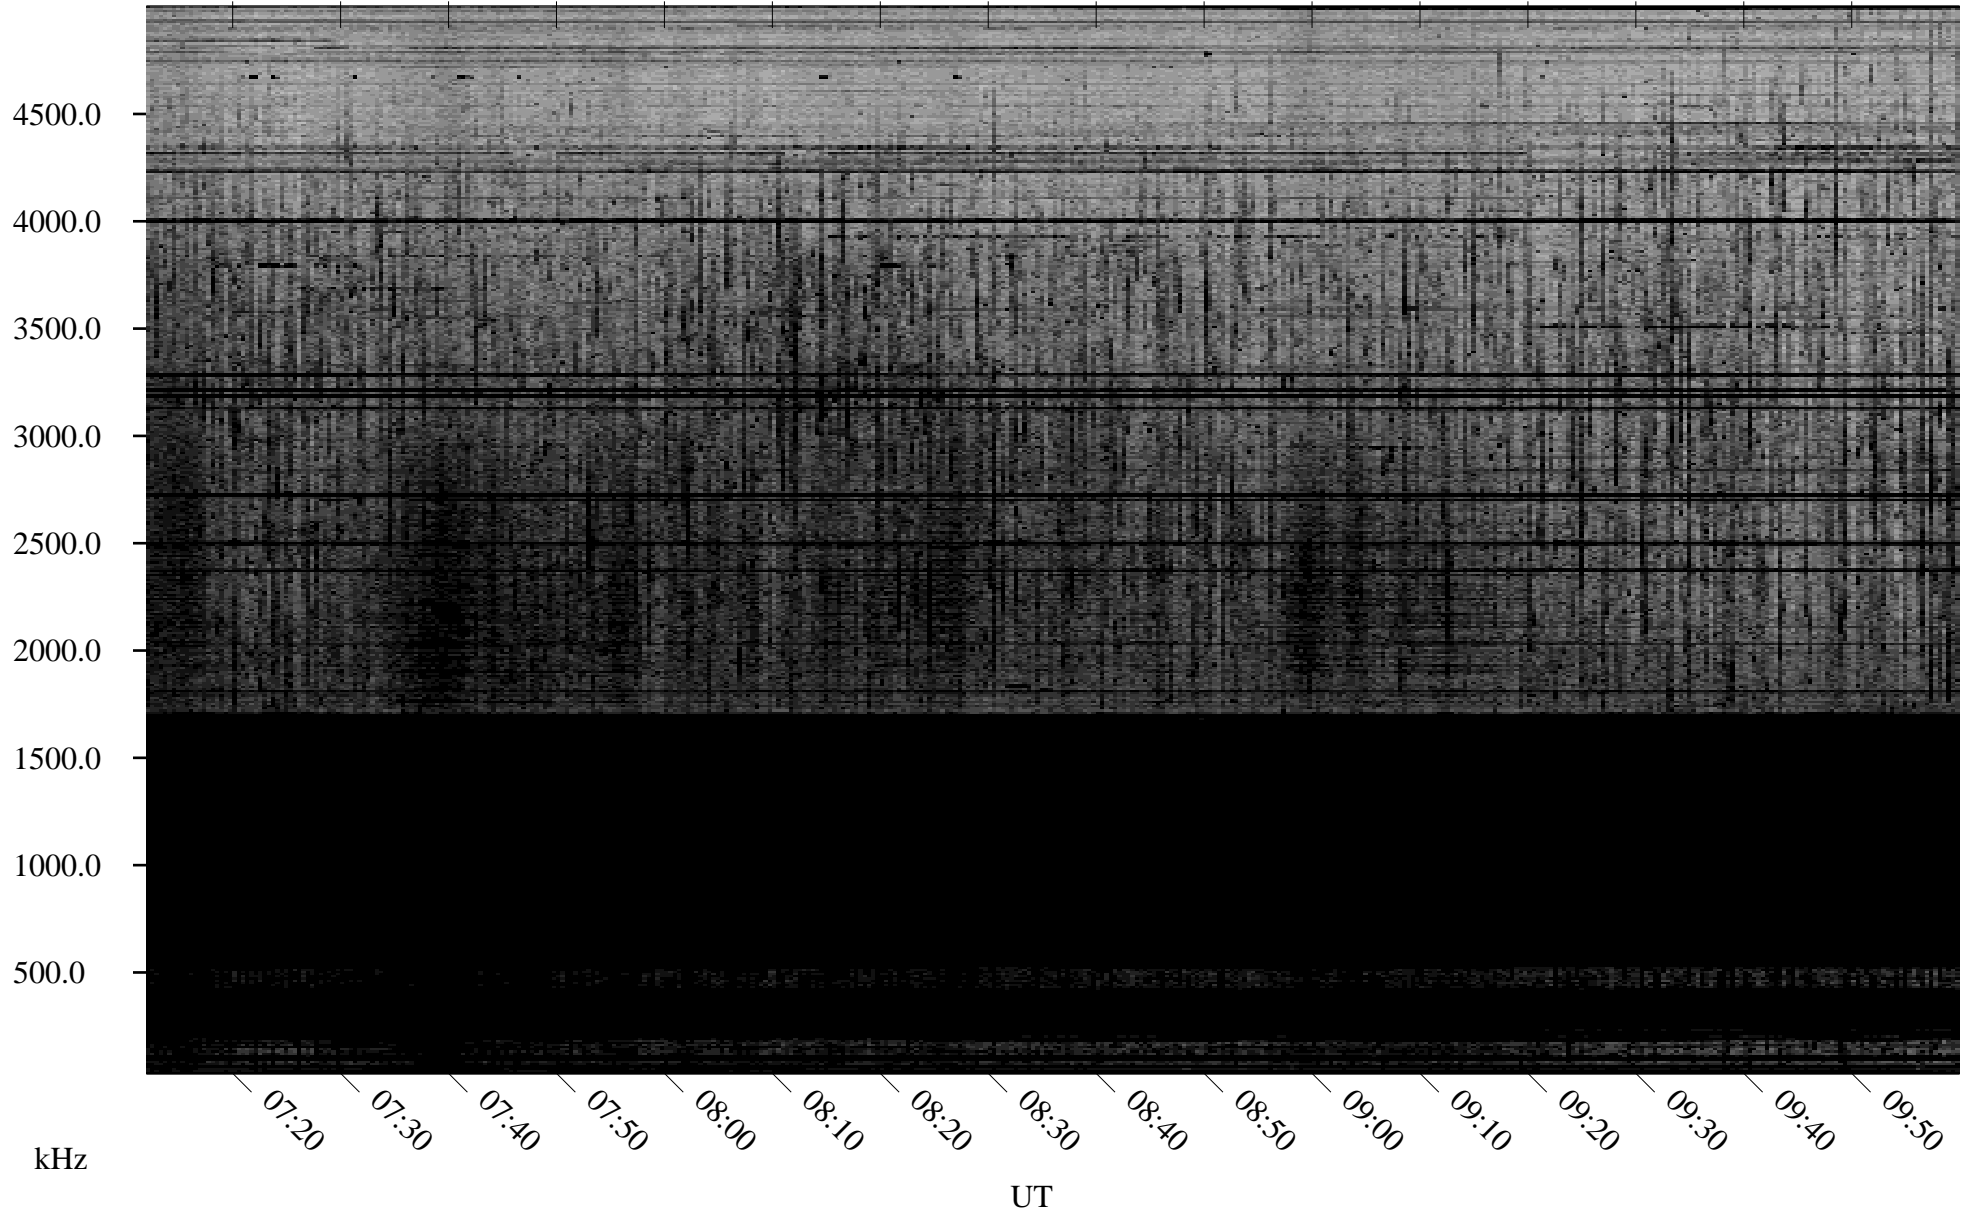

# 02/02/2009 Churchill, Manitoba

Linear Scale    Black = 161    White = 15

ch09032l.r00SUm max\_12

Page 3

# 02/02/2009 Churchill, Manitoba

Linear Scale    Black = 161    White = 15

ch09032l.r00SUm max\_12

Page 4

02/02/2009 Churchill, Manitoba

Linear Scale Black = 161 White = 15

ch09032l.r00SUm max\_12

Page 5

02/02/2009 Churchill, Manitoba

Linear Scale Black = 161 White = 15

ch09032l.r00SUm max\_12

Page 6

02/02/2009 Churchill, Manitoba

Linear Scale Black = 161 White = 15

ch09032l.r00SUm max\_12

Page 7

02/02/2009 Churchill, Manitoba

Linear Scale Black = 161 White = 15

ch09032l.r00SUm max\_12

Page 8