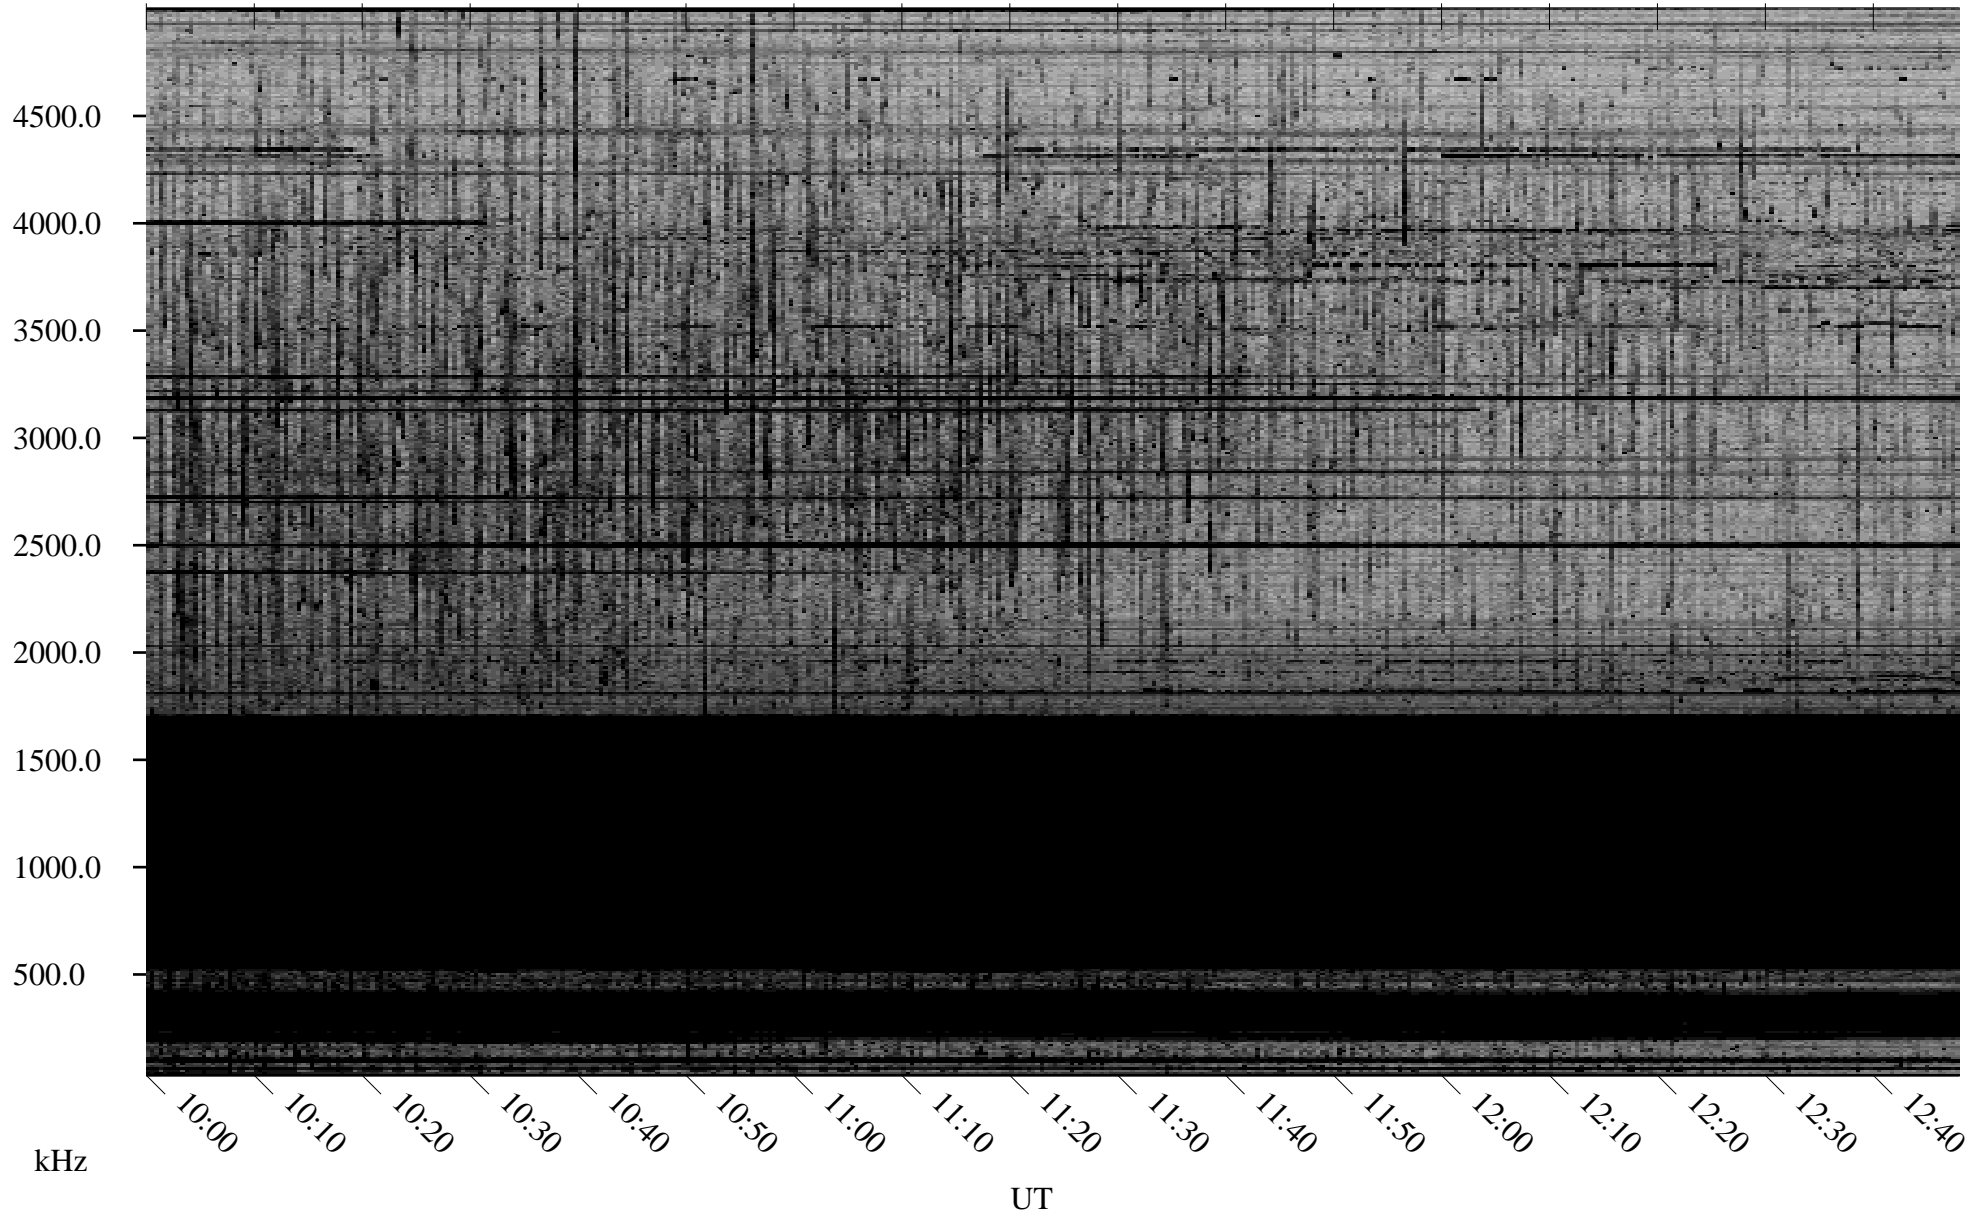

# 02/02/2009 Churchill, Manitoba

Linear Scale    Black = 161    White = 15

ch09032l.r00SUm max\_12

Page 4

02/02/2009 Churchill, Manitoba

Linear Scale Black = 161 White = 15

ch09032l.r00SUm max\_12

Page 5

02/02/2009 Churchill, Manitoba

Linear Scale Black = 161 White = 15

ch09032l.r00SUm max\_12

Page 6

02/02/2009 Churchill, Manitoba

Linear Scale Black = 161 White = 15

ch09032l.r00SUm max\_12

Page 7