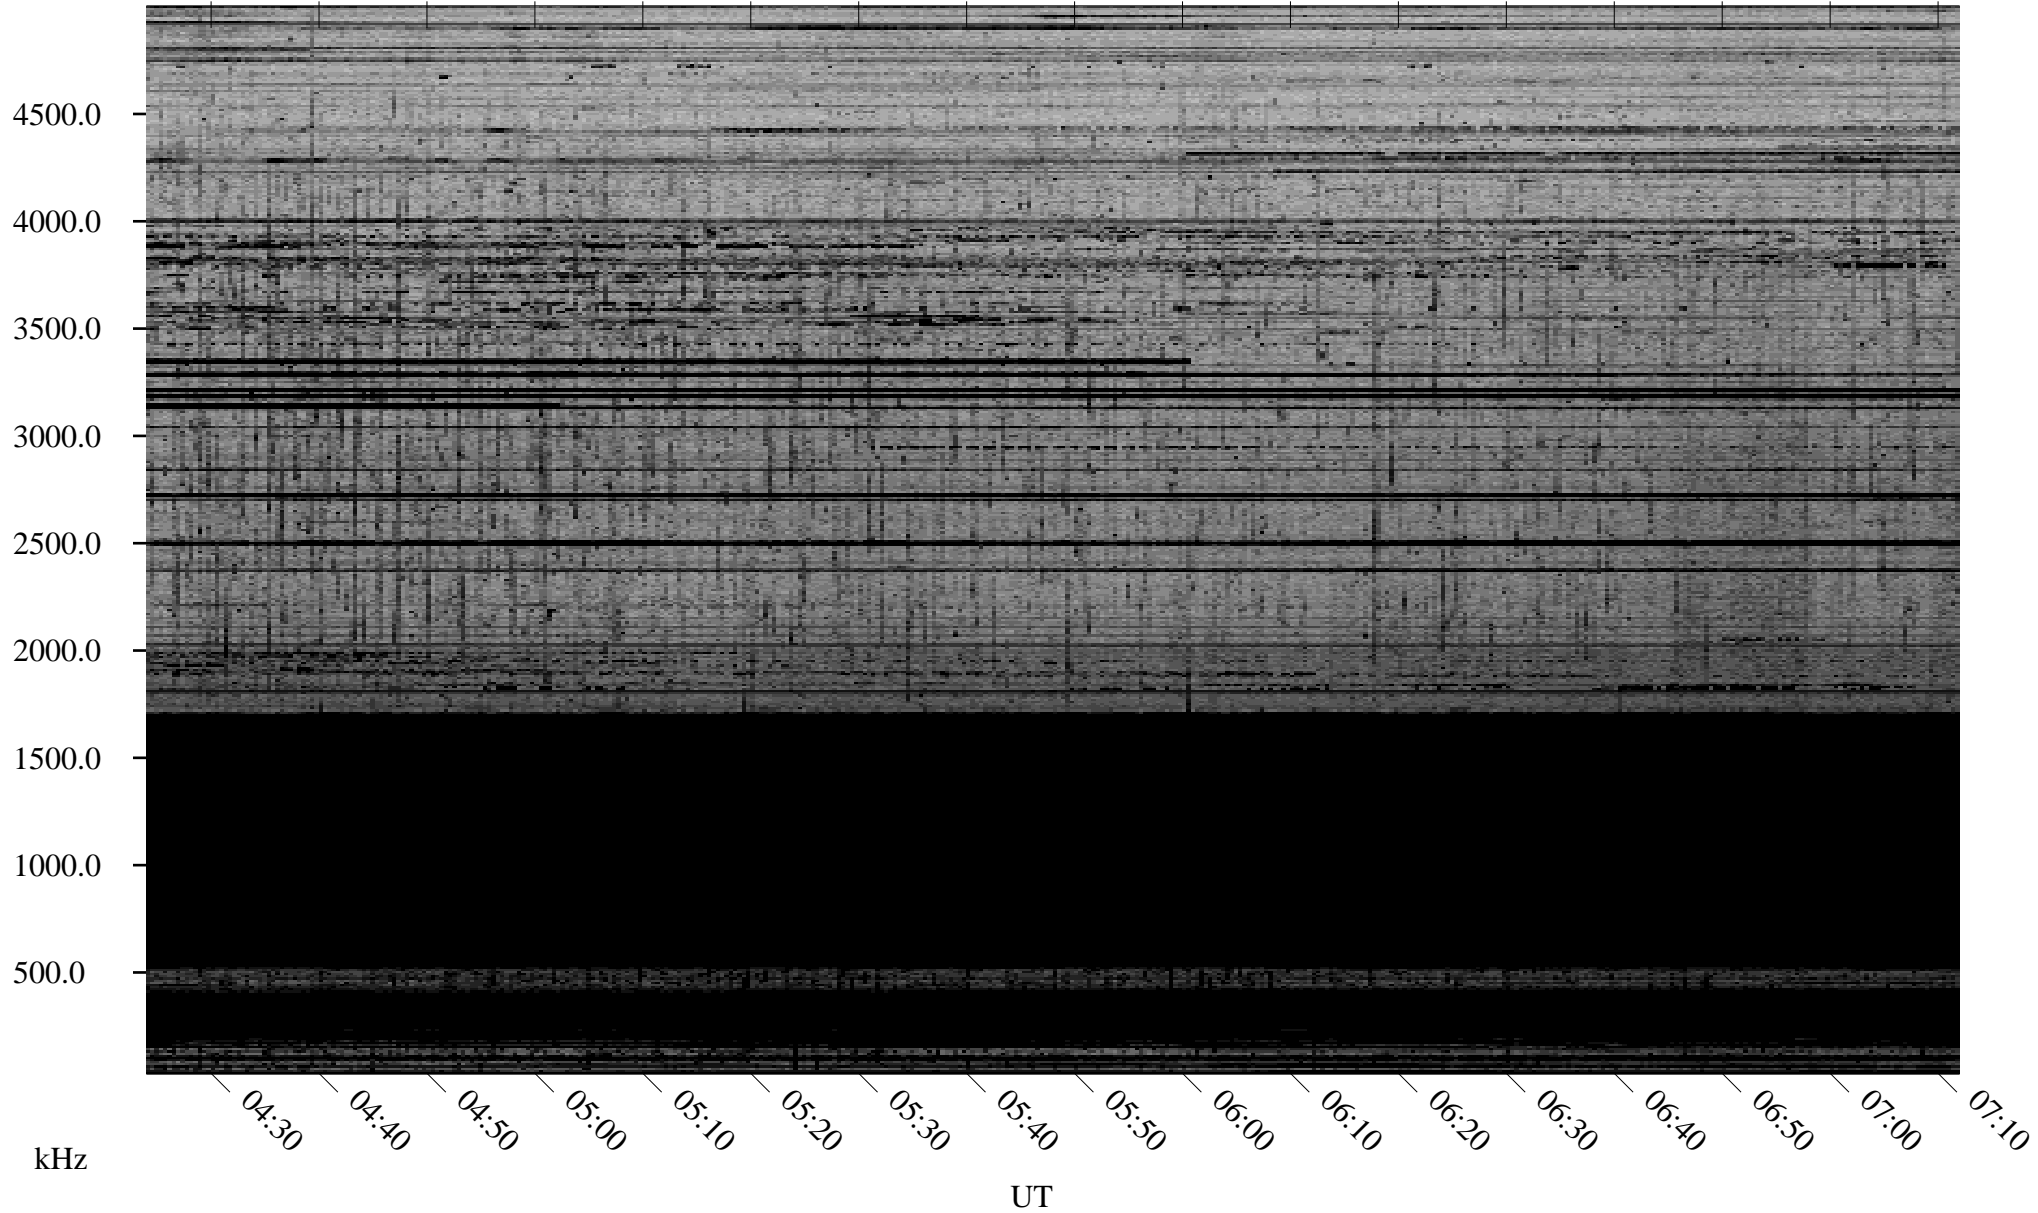

# 02/02/2009 Churchill, Manitoba

Linear Scale    Black = 161    White = 15

ch090331.r00SUm max\_12

Page 1

02/02/2009 Churchill, Manitoba

Linear Scale Black = 161 White = 15

ch090331.r00SUm max\_12

Page 2

# 02/03/2009 Churchill, Manitoba

Linear Scale    Black = 161    White = 15

ch090331.r00SUm max\_12

Page 3

02/03/2009 Churchill, Manitoba

Linear Scale Black = 161 White = 15

ch090331.r00SUm max\_12

Page 4

# 02/03/2009 Churchill, Manitoba

Linear Scale    Black = 161    White = 15

ch090331.r00SUm max\_12

Page 5

# 02/03/2009 Churchill, Manitoba

Linear Scale    Black = 161    White = 15

ch090331.r00SUm max\_12

Page 6

02/03/2009 Churchill, Manitoba

Linear Scale Black = 161 White = 15

ch090331.r00SUm max\_12

Page 7