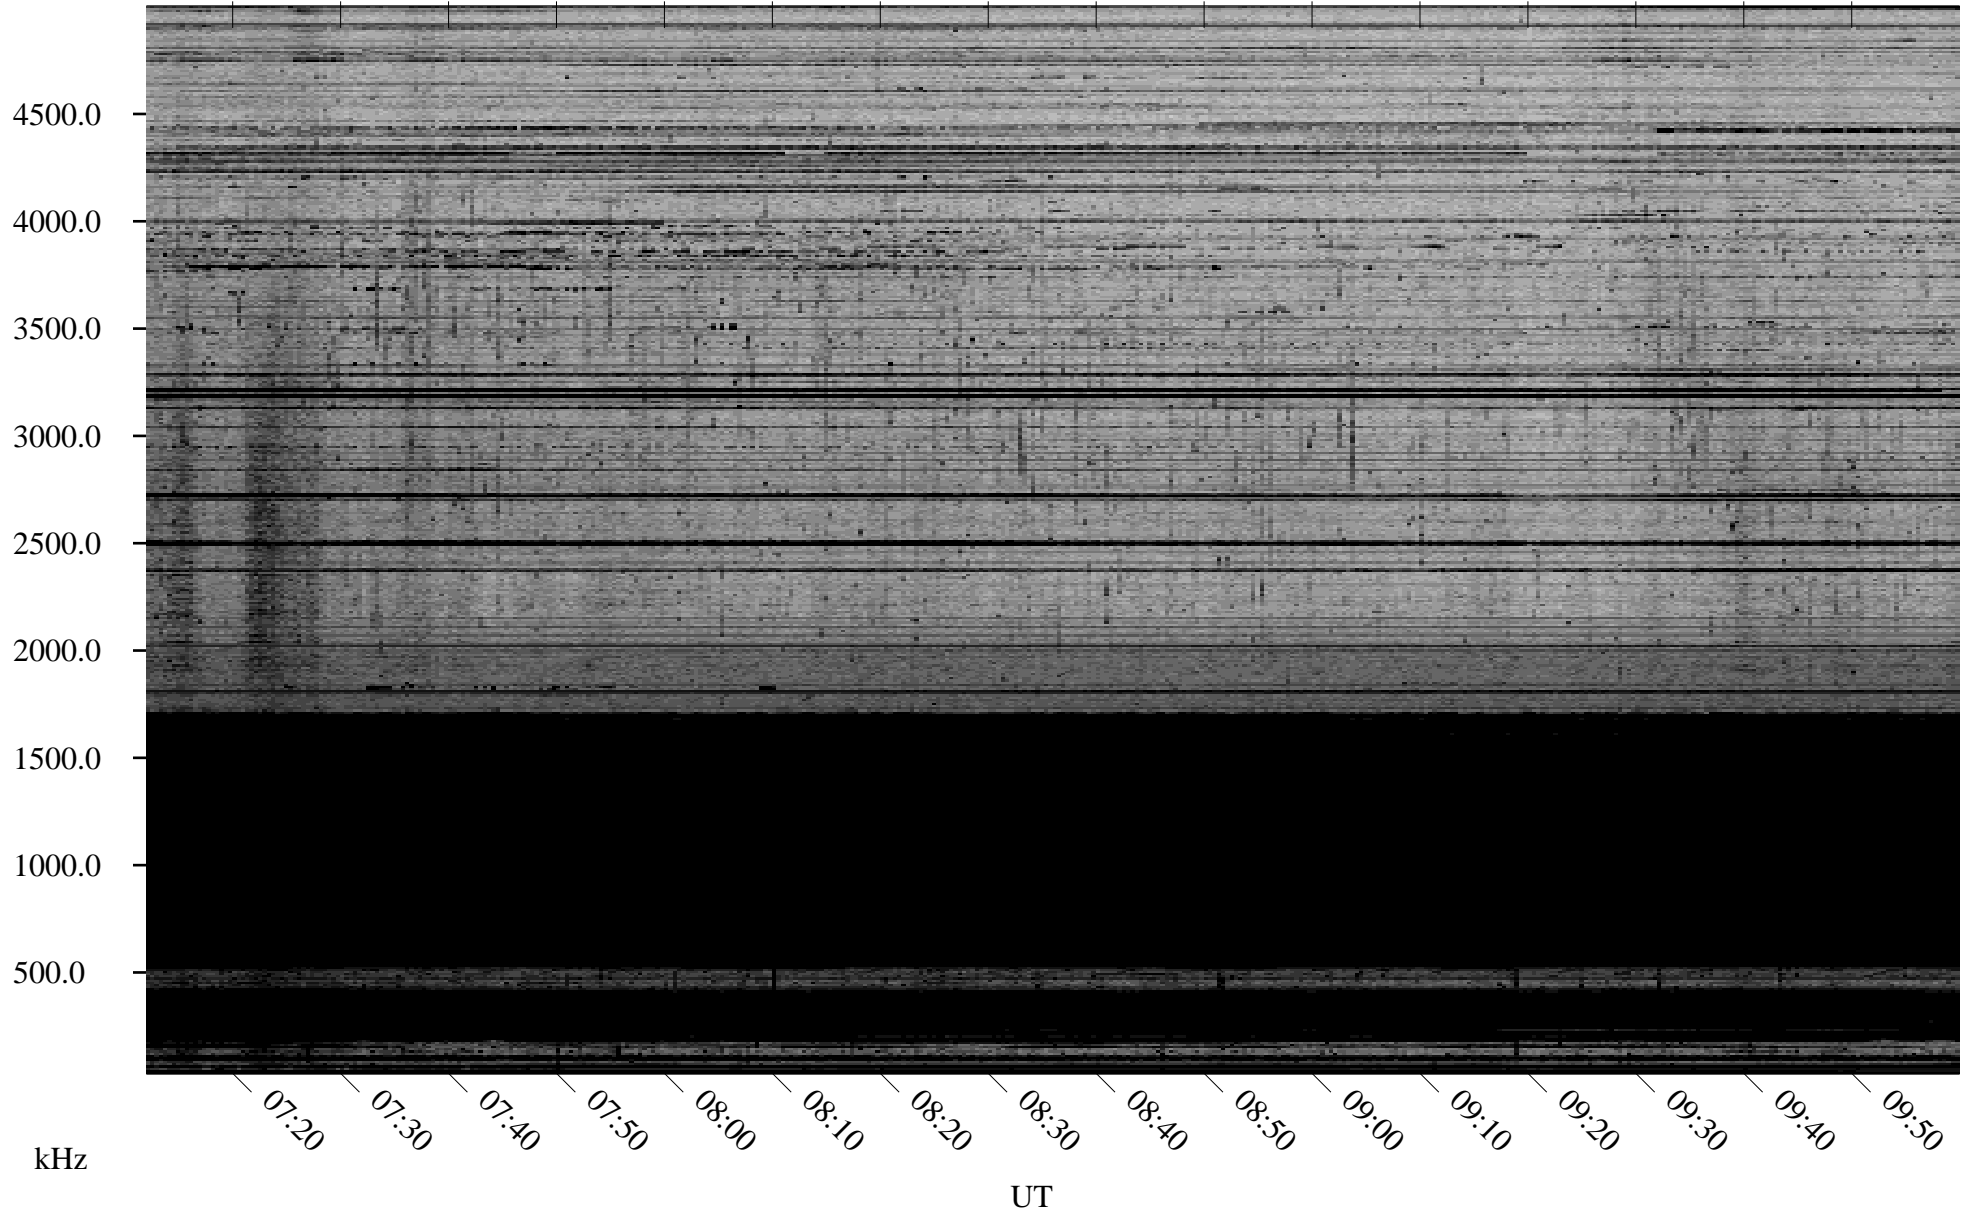

# 02/03/2009 Churchill, Manitoba

Linear Scale    Black = 161    White = 15

ch090331.r00SUm max\_12

Page 3

02/03/2009 Churchill, Manitoba

Linear Scale Black = 161 White = 15

ch090331.r00SUm max\_12

Page 4

# 02/03/2009 Churchill, Manitoba

Linear Scale    Black = 161    White = 15

ch090331.r00SUm max\_12

Page 5

# 02/03/2009 Churchill, Manitoba

Linear Scale    Black = 161    White = 15

ch090331.r00SUm max\_12

Page 6

02/03/2009 Churchill, Manitoba

Linear Scale Black = 161 White = 15

ch090331.r00SUm max\_12

Page 7

02/03/2009 Churchill, Manitoba

Linear Scale Black = 161 White = 15

ch090331l.r00SUm max\_12

Page 8