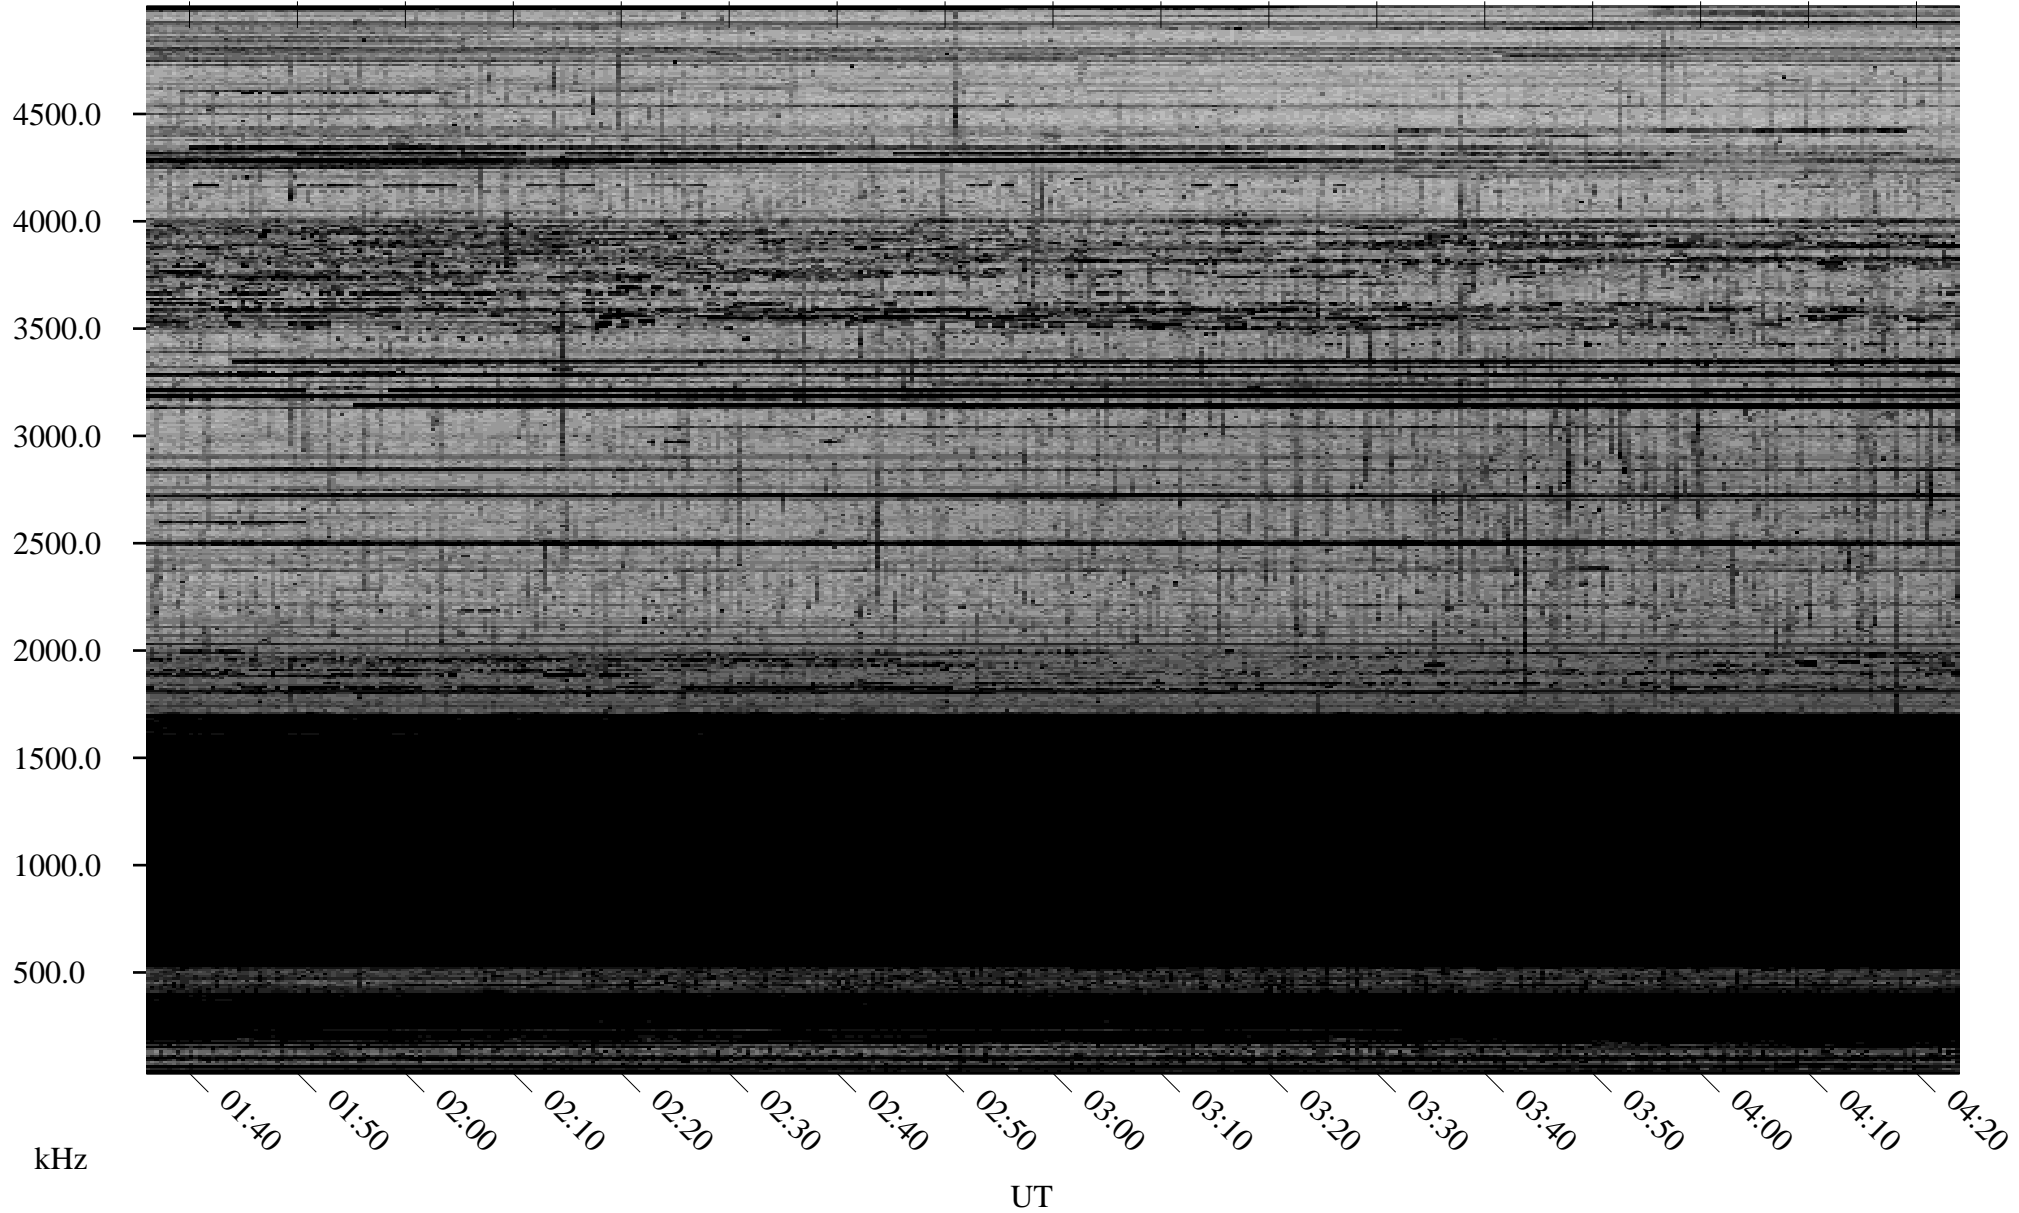

# 02/02/2009 Churchill, Manitoba

Linear Scale    Black = 161    White = 15

ch090331.r00SUm max\_12

Page 1

02/02/2009 Churchill, Manitoba

Linear Scale Black = 161 White = 15

ch090331.r00SUm max\_12

Page 2

# 02/03/2009 Churchill, Manitoba

Linear Scale    Black = 161    White = 15

ch090331.r00SUm max\_12

Page 3

02/03/2009 Churchill, Manitoba

Linear Scale Black = 161 White = 15

ch090331.r00SUm max\_12

Page 4

# 02/03/2009 Churchill, Manitoba

Linear Scale    Black = 161    White = 15

ch090331.r00SUm max\_12

Page 5

# 02/03/2009 Churchill, Manitoba

Linear Scale    Black = 161    White = 15

ch090331.r00SUm max\_12

Page 6

02/03/2009 Churchill, Manitoba

Linear Scale Black = 161 White = 15

ch090331.r00SUm max\_12

Page 7