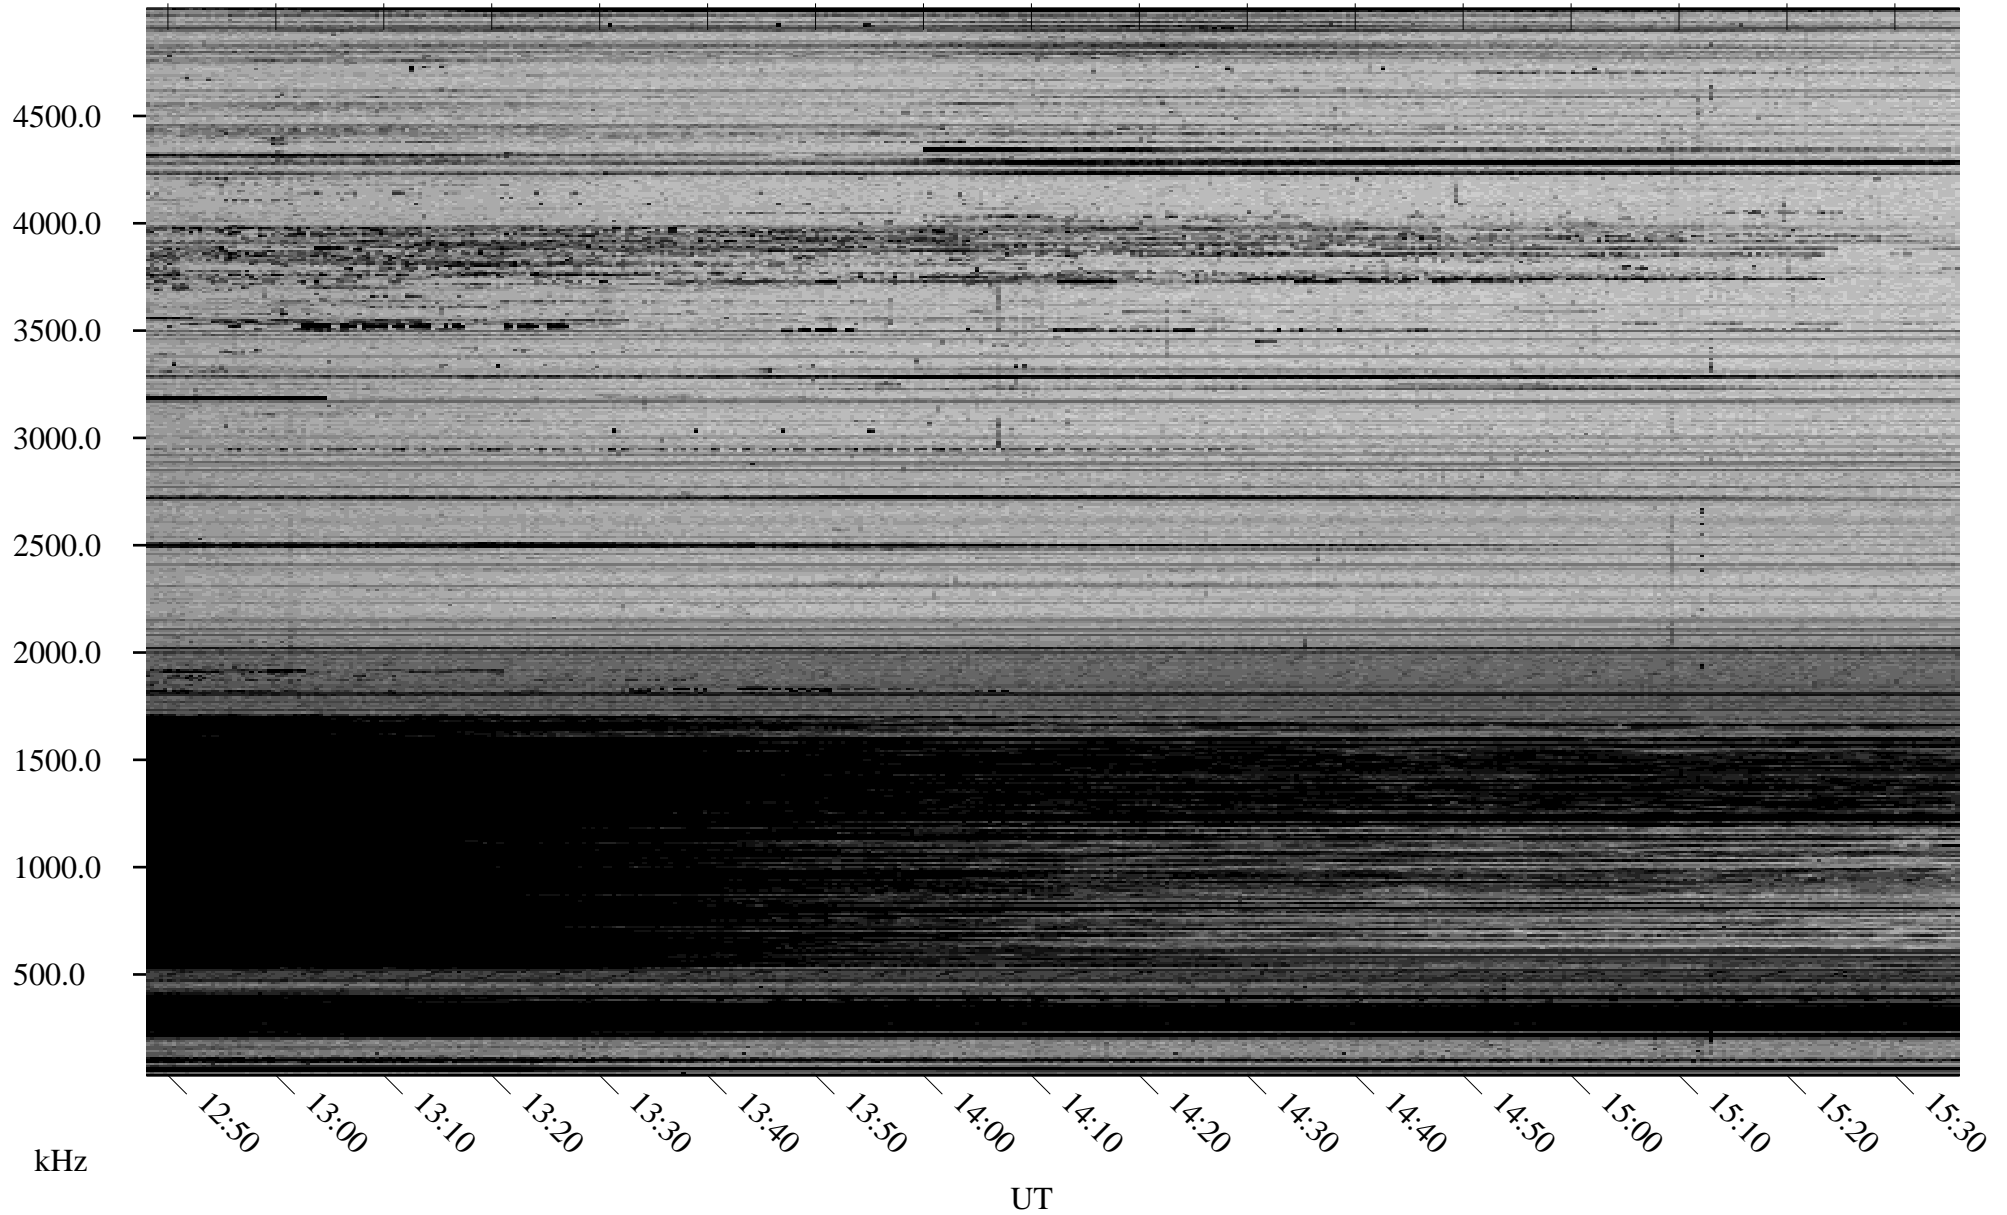

# 02/02/2009 Churchill, Manitoba

Linear Scale    Black = 161    White = 15

ch090331.r00SUm max\_12

Page 1

02/02/2009 Churchill, Manitoba

Linear Scale Black = 161 White = 15

ch090331.r00SUm max\_12

Page 2

# 02/03/2009 Churchill, Manitoba

Linear Scale    Black = 161    White = 15

ch090331.r00SUm max\_12

Page 5

# 02/03/2009 Churchill, Manitoba

Linear Scale    Black = 161    White = 15

ch090331.r00SUm max\_12

Page 6

02/03/2009 Churchill, Manitoba

Linear Scale Black = 161 White = 15

ch090331.r00SUm max\_12

Page 7

02/03/2009 Churchill, Manitoba

Linear Scale Black = 161 White = 15

ch090331l.r00SUm max\_12

Page 8