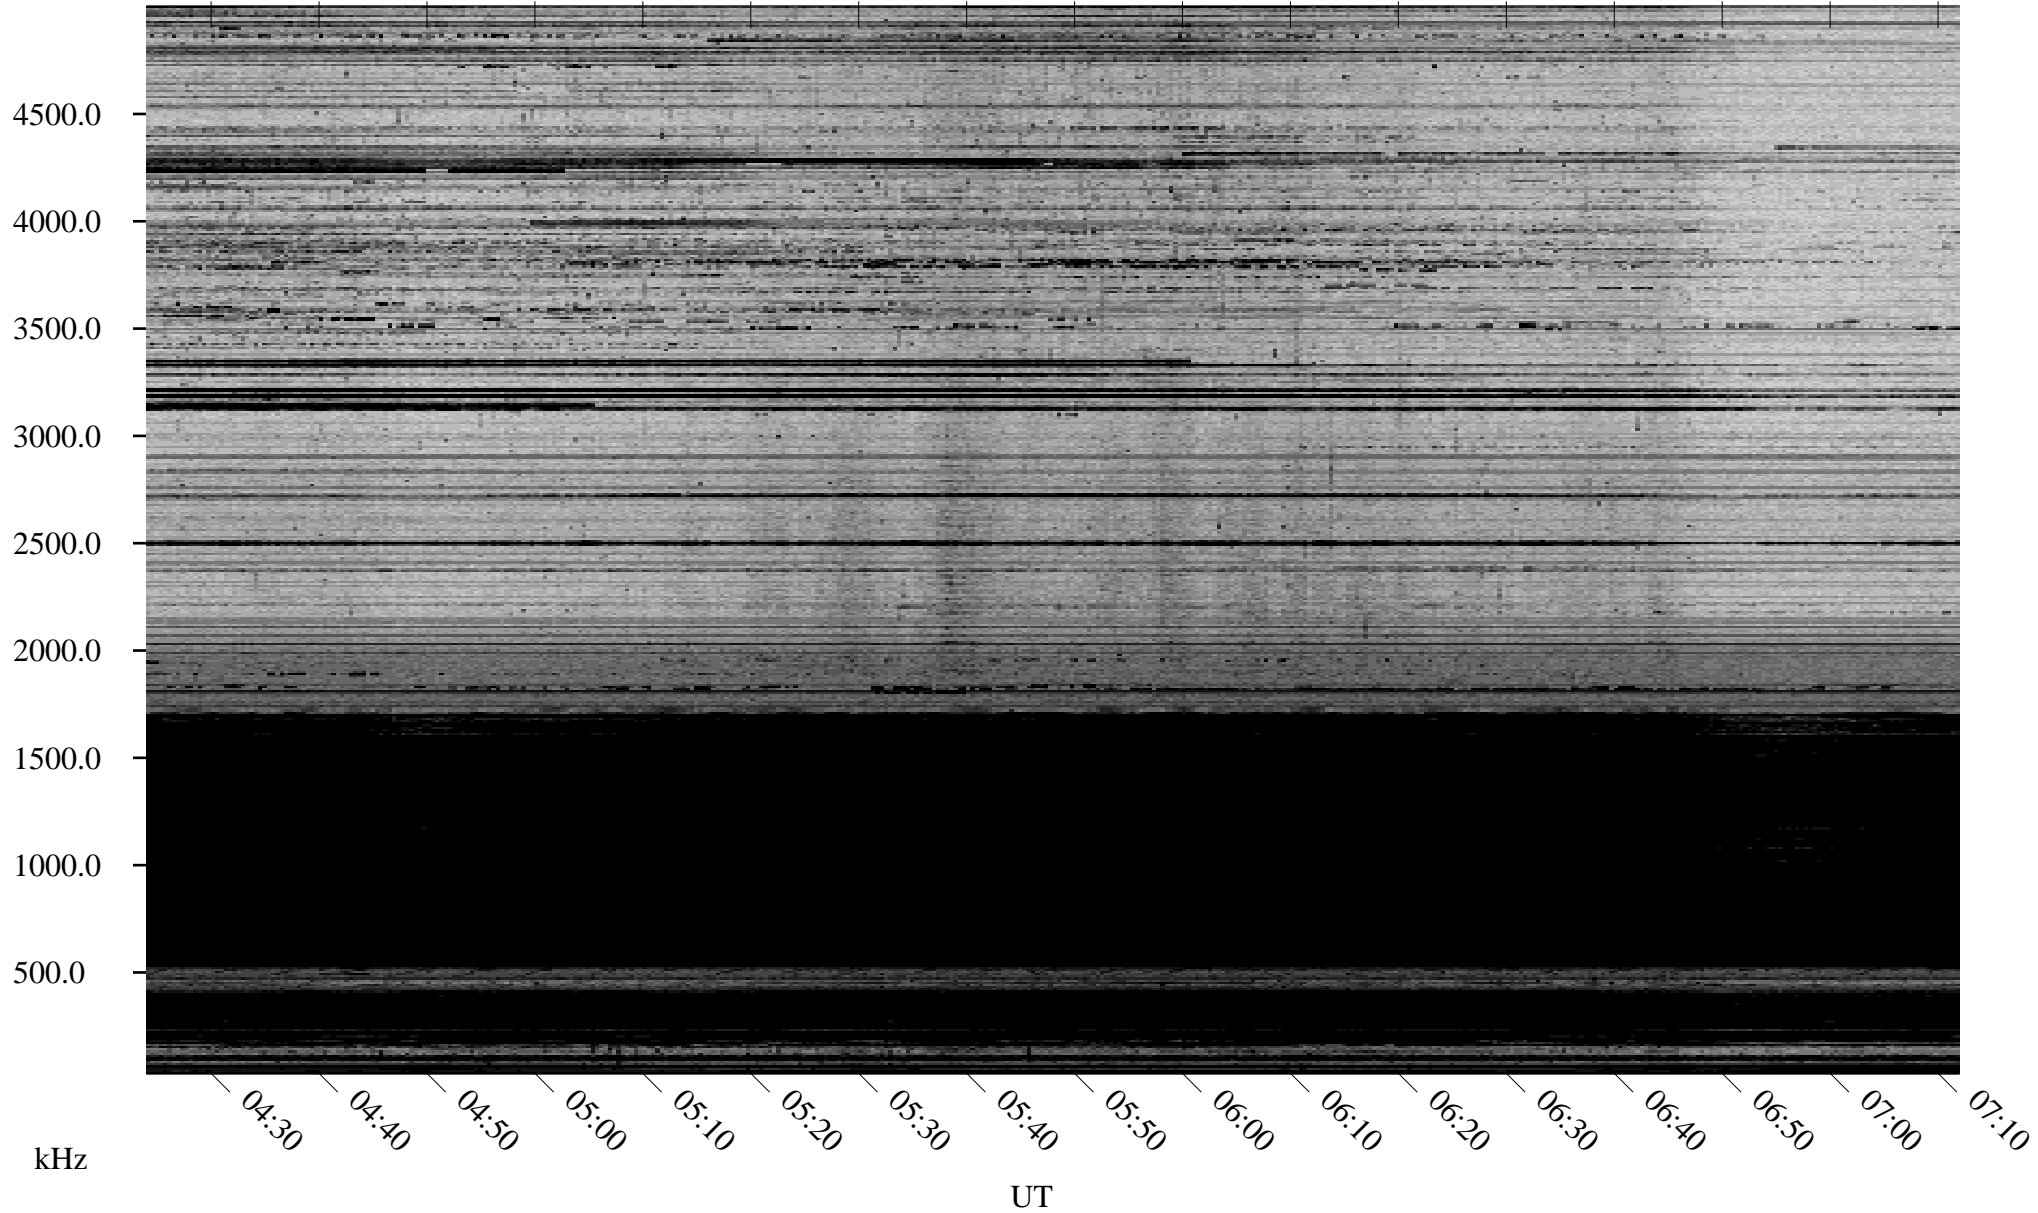

02/03/2009 Churchill, Manitoba

Linear Scale Black = 161 White = 15

ch09034l.r00SUm max_12

Page 1

02/03/2009 Churchill, Manitoba

Linear Scale Black = 161 White = 15

ch09034l.r00SUm max_12

Page 2

02/04/2009 Churchill, Manitoba

Linear Scale Black = 161 White = 15

ch09034l.r00SUm max_12

Page 3

02/04/2009 Churchill, Manitoba

Linear Scale Black = 161 White = 15

ch09034l.r00SUm max_12

Page 4

02/04/2009 Churchill, Manitoba

Linear Scale Black = 161 White = 15

ch09034l.r00SUm max_12

Page 5

02/04/2009 Churchill, Manitoba

Linear Scale Black = 161 White = 15

ch09034l.r00SUm max_12

Page 6

02/04/2009 Churchill, Manitoba

Linear Scale Black = 161 White = 15

ch09034l.r00SUm max_12

Page 7

02/04/2009 Churchill, Manitoba

Linear Scale Black = 161 White = 15

ch09034l.r00SUm max_12

Page 8