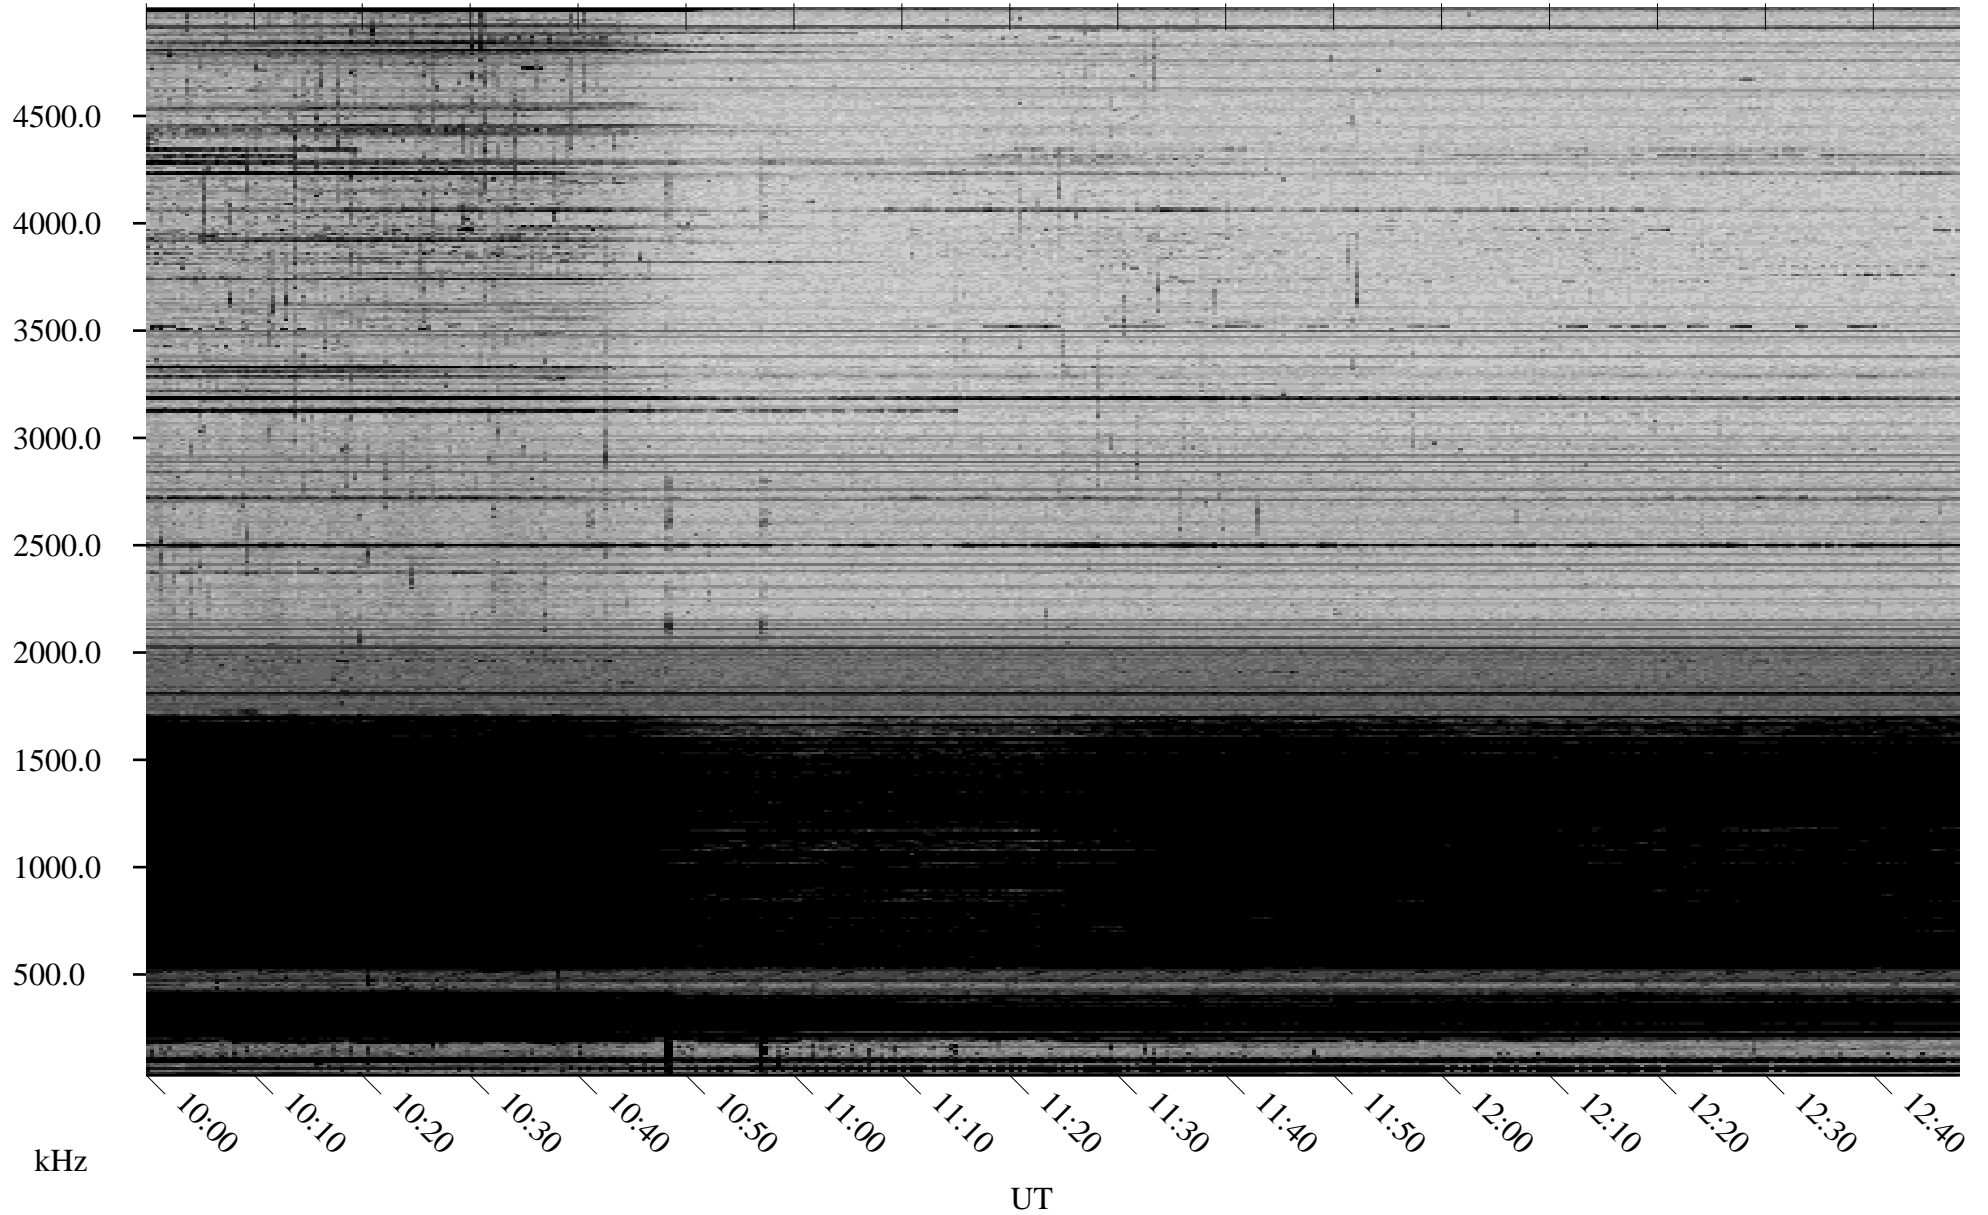

02/03/2009 Churchill, Manitoba

Linear Scale Black = 161 White = 15

ch09034l.r00SUm max_12

Page 1

02/03/2009 Churchill, Manitoba

Linear Scale Black = 161 White = 15

ch09034l.r00SUm max_12

Page 2

02/04/2009 Churchill, Manitoba

Linear Scale Black = 161 White = 15

ch09034l.r00SUm max_12

Page 3

02/04/2009 Churchill, Manitoba

Linear Scale Black = 161 White = 15

ch09034l.r00SUm max_12

Page 4

02/04/2009 Churchill, Manitoba

Linear Scale Black = 161 White = 15

ch09034l.r00SUm max_12

Page 5

02/04/2009 Churchill, Manitoba

Linear Scale Black = 161 White = 15

ch09034l.r00SUm max_12

Page 6

02/04/2009 Churchill, Manitoba

Linear Scale Black = 161 White = 15

ch09034l.r00SUm max_12

Page 7

02/04/2009 Churchill, Manitoba

Linear Scale Black = 161 White = 15

ch09034l.r00SUm max_12

Page 8