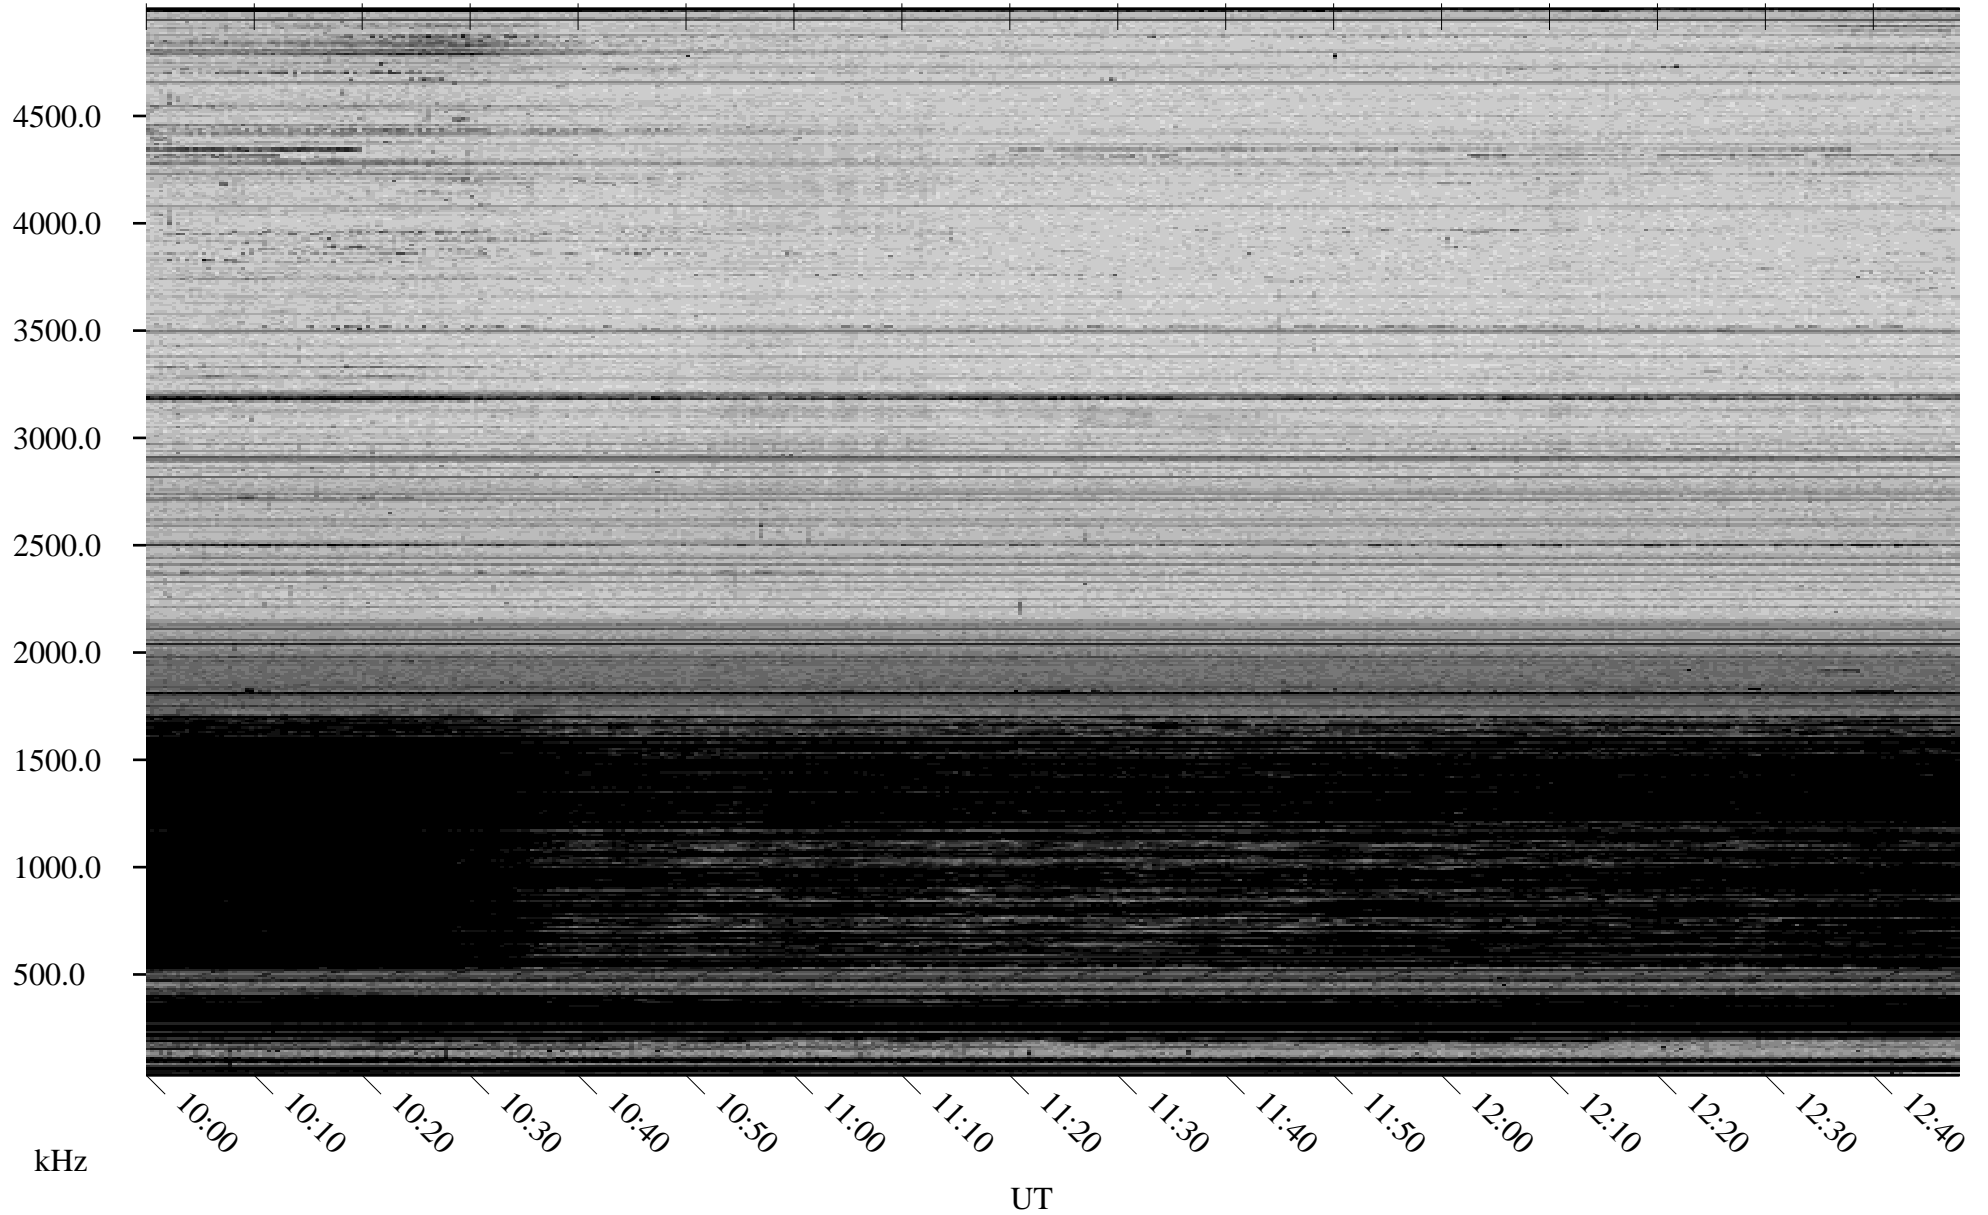

02/04/2009 Churchill, Manitoba

Linear Scale Black = 161 White = 15

ch090351.r00SUm max_12

Page 1

02/04/2009 Churchill, Manitoba

Linear Scale Black = 161 White = 15

ch090351.r00SUm max_12

Page 2

02/05/2009 Churchill, Manitoba

Linear Scale Black = 161 White = 15

ch090351.r00SUm max_12

Page 3

02/05/2009 Churchill, Manitoba

Linear Scale Black = 161 White = 15

ch090351.r00SUm max_12

Page 4

02/05/2009 Churchill, Manitoba

Linear Scale Black = 161 White = 15

ch090351.r00SUm max_12

Page 5

02/05/2009 Churchill, Manitoba

Linear Scale Black = 161 White = 15

ch090351.r00SUm max_12

Page 6

02/05/2009 Churchill, Manitoba

Linear Scale Black = 161 White = 15

ch090351.r00SUm max_12

Page 7

02/05/2009 Churchill, Manitoba

Linear Scale Black = 161 White = 15

ch090351.r00SUm max_12

Page 8