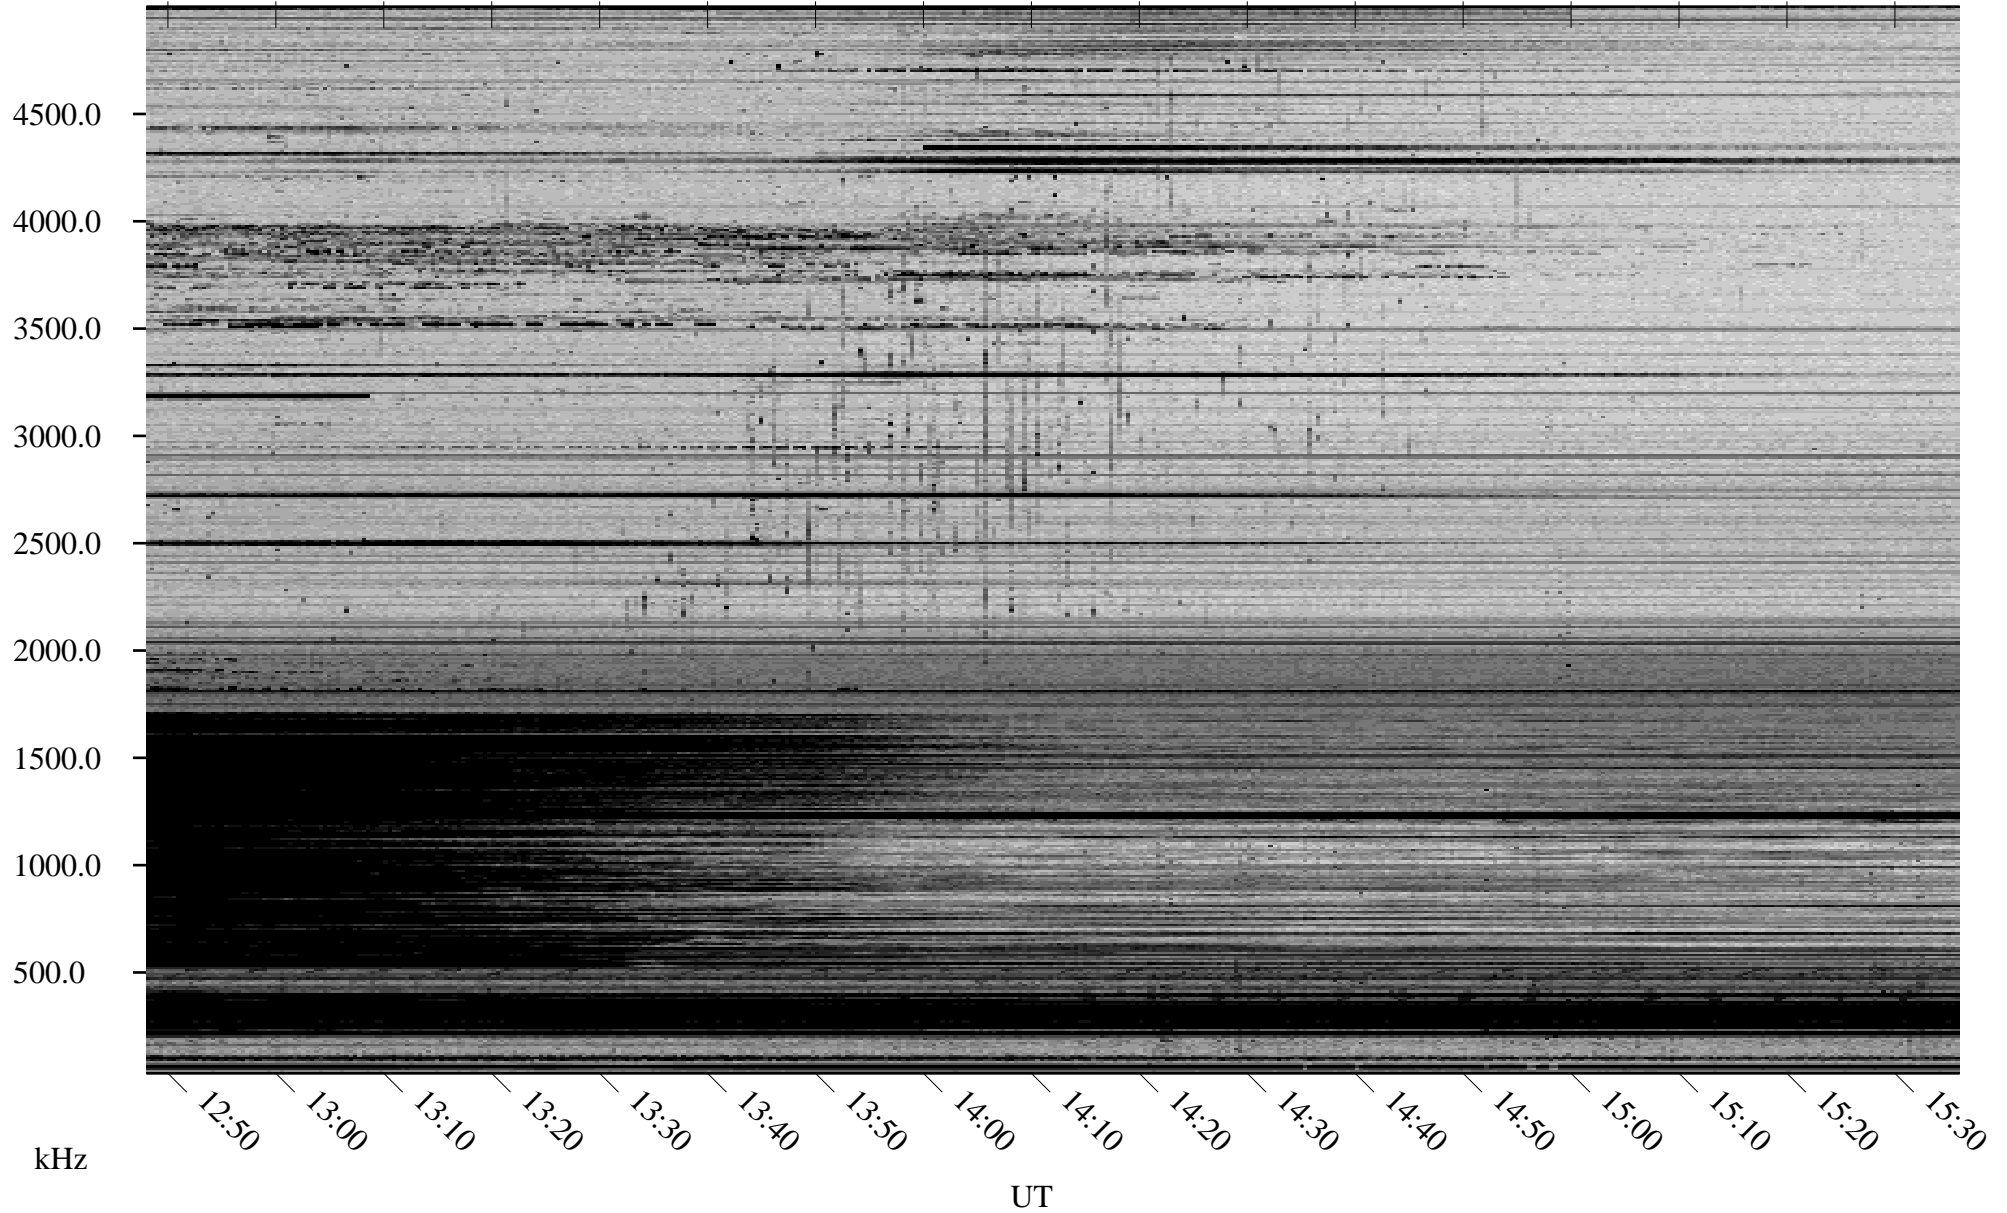

02/05/2009 Churchill, Manitoba

Linear Scale Black = 161 White = 15

ch09036l.r00SUm max_12

Page 1

02/05/2009 Churchill, Manitoba

Linear Scale Black = 161 White = 15

ch09036l.r00SUm max_12

Page 2

02/06/2009 Churchill, Manitoba

Linear Scale Black = 161 White = 15

ch09036l.r00SUm max_12

Page 3

02/06/2009 Churchill, Manitoba

Linear Scale Black = 161 White = 15

ch09036l.r00SUm max_12

Page 4

02/06/2009 Churchill, Manitoba

Linear Scale Black = 161 White = 15

ch09036l.r00SUm max_12

Page 5

02/06/2009 Churchill, Manitoba

Linear Scale Black = 161 White = 15

ch09036l.r00SUm max_12

Page 6

02/06/2009 Churchill, Manitoba

Linear Scale Black = 161 White = 15

ch09036l.r00SUm max_12

Page 7

02/06/2009 Churchill, Manitoba

Linear Scale Black = 161 White = 15

ch09036l.r00SUm max_12

Page 8