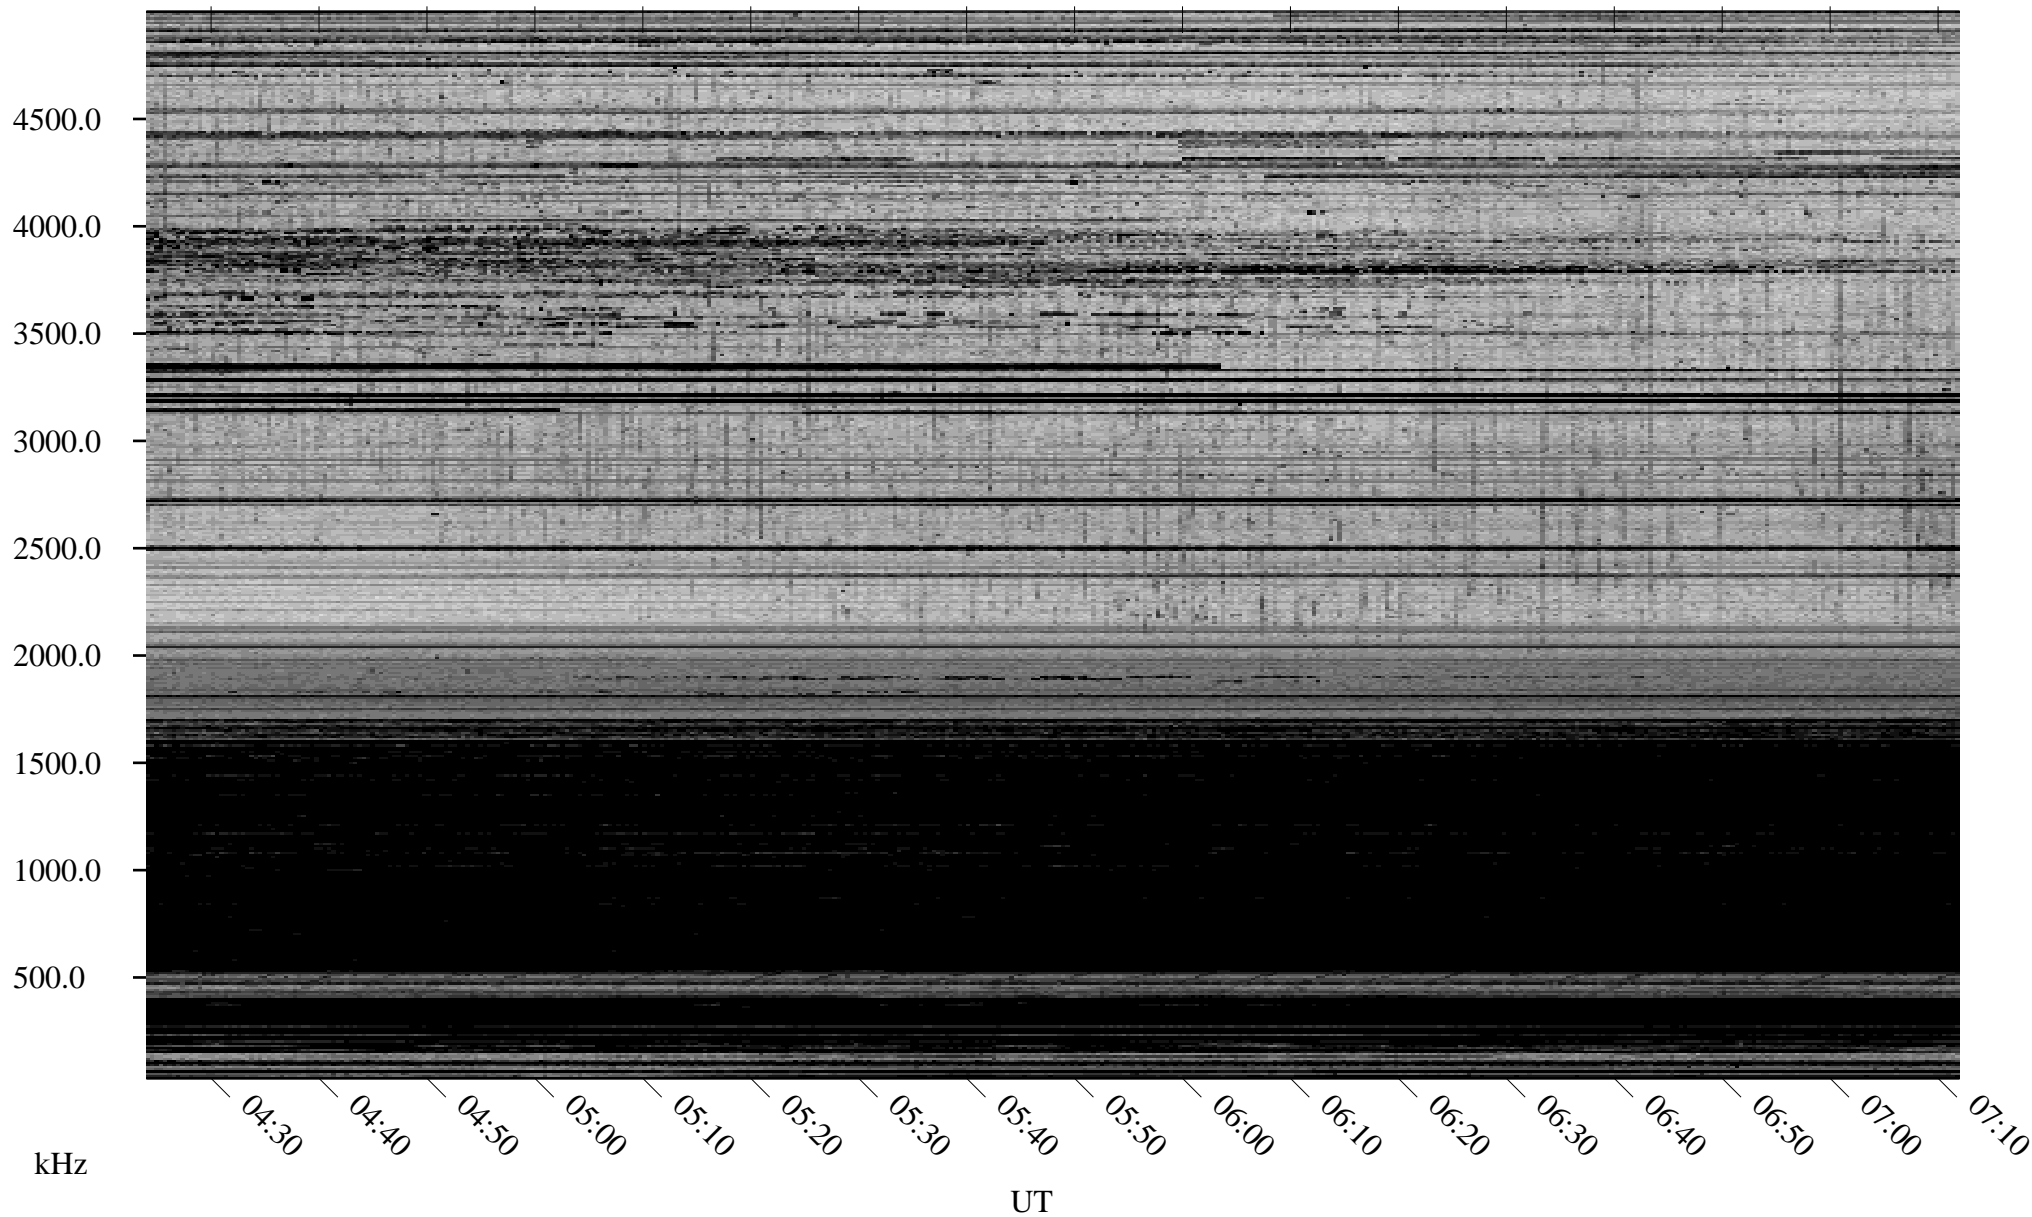

02/05/2009 Churchill, Manitoba

Linear Scale Black = 161 White = 15

ch09036l.r00SUm max_12

Page 1

02/05/2009 Churchill, Manitoba

Linear Scale Black = 161 White = 15

ch09036l.r00SUm max_12

Page 2

02/06/2009 Churchill, Manitoba

Linear Scale Black = 161 White = 15

ch09036l.r00SUm max_12

Page 3

02/06/2009 Churchill, Manitoba

Linear Scale Black = 161 White = 15

ch09036l.r00SUm max_12

Page 4

02/06/2009 Churchill, Manitoba

Linear Scale Black = 161 White = 15

ch09036l.r00SUm max_12

Page 5

02/06/2009 Churchill, Manitoba

Linear Scale Black = 161 White = 15

ch09036l.r00SUm max_12

Page 6

02/06/2009 Churchill, Manitoba

Linear Scale Black = 161 White = 15

ch09036l.r00SUm max_12

Page 7

02/06/2009 Churchill, Manitoba

Linear Scale Black = 161 White = 15

ch09036l.r00SUm max_12

Page 8