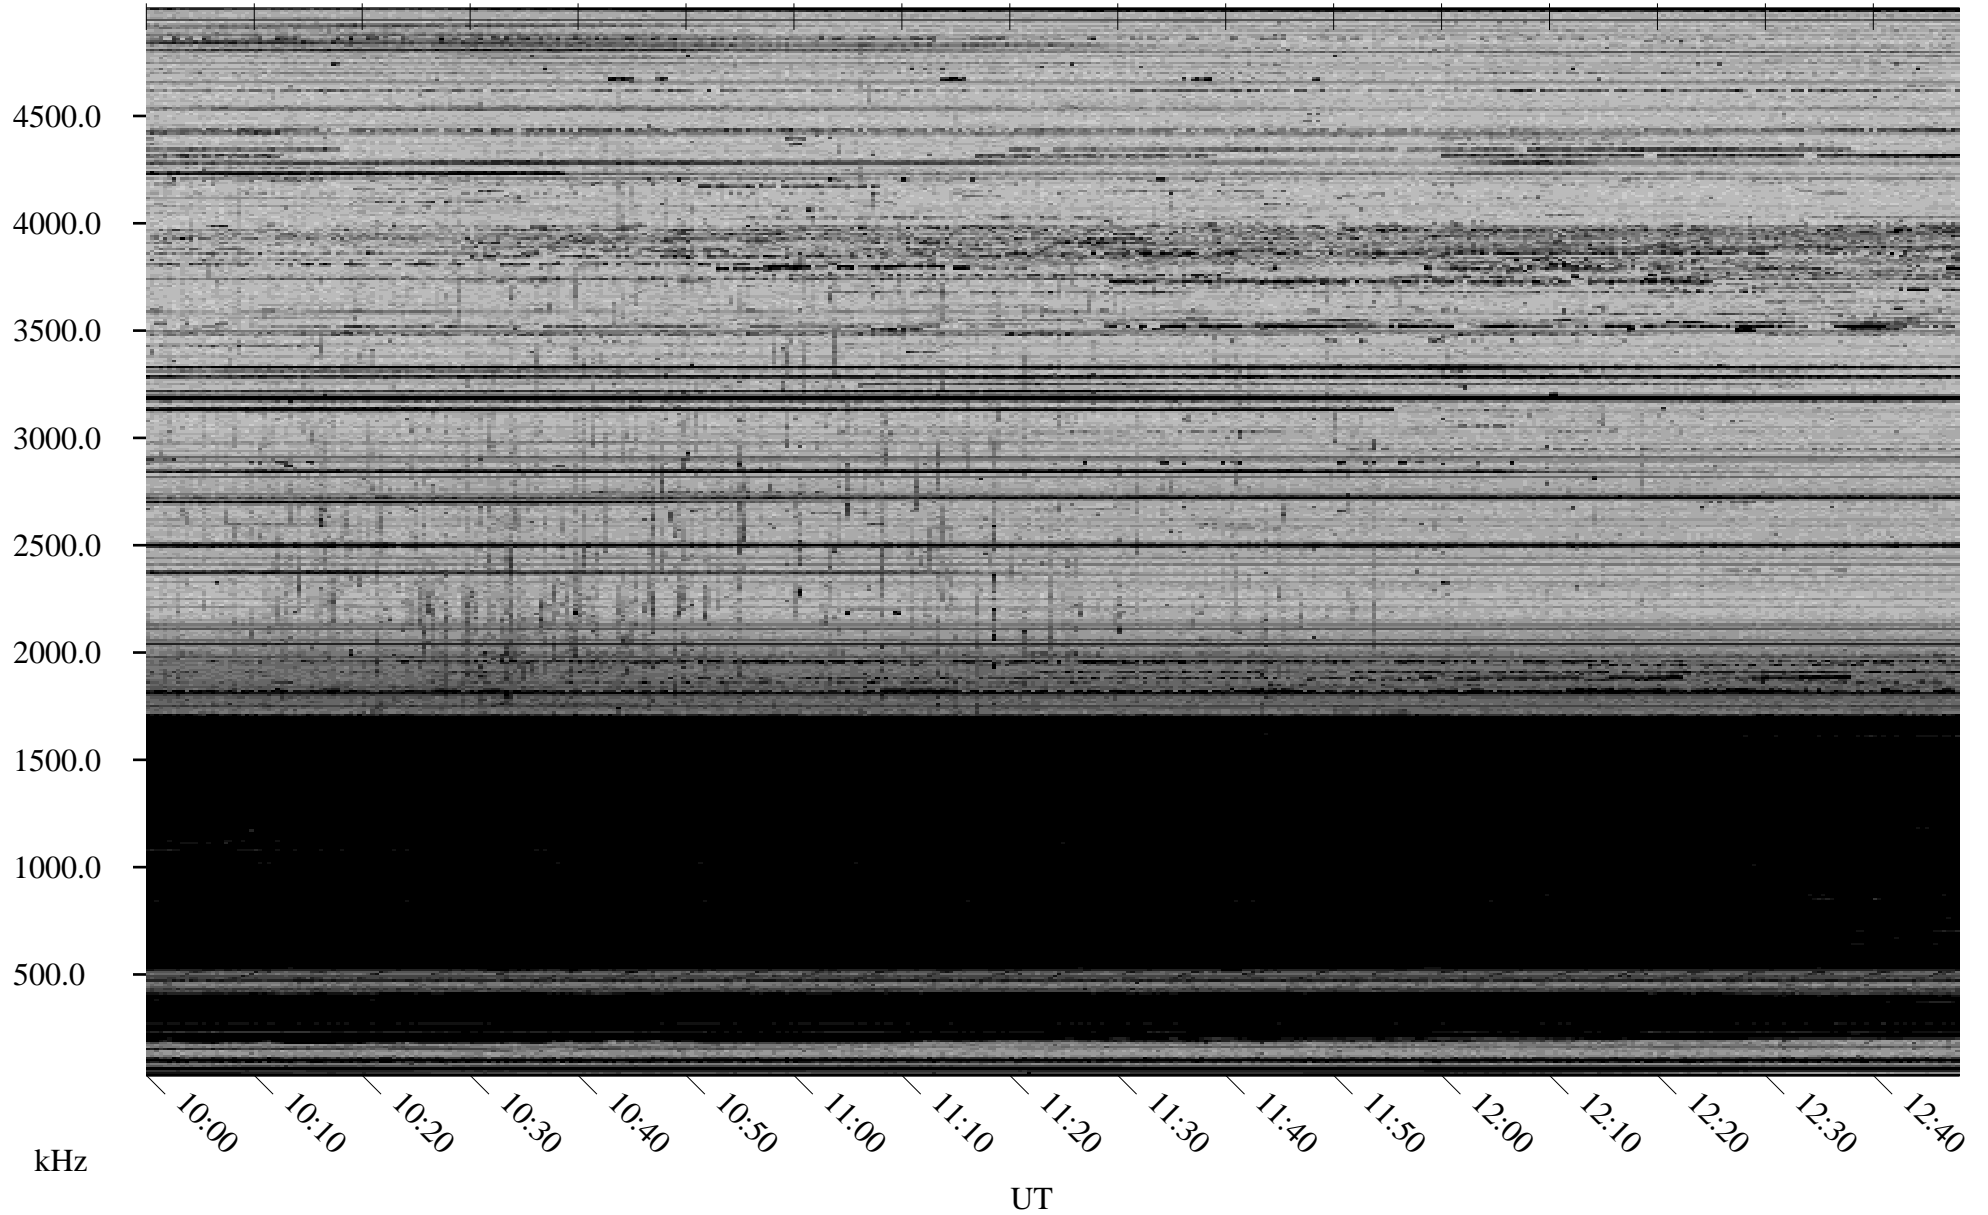

02/06/2009 Churchill, Manitoba

Linear Scale Black = 161 White = 15

ch09036l.r00SUm max_12

Page 5

02/06/2009 Churchill, Manitoba

Linear Scale Black = 161 White = 15

ch09036l.r00SUm max_12

Page 6

02/06/2009 Churchill, Manitoba

Linear Scale Black = 161 White = 15

ch09036l.r00SUm max_12

Page 7

02/06/2009 Churchill, Manitoba

Linear Scale Black = 161 White = 15

ch09036l.r00SUm max_12

Page 8