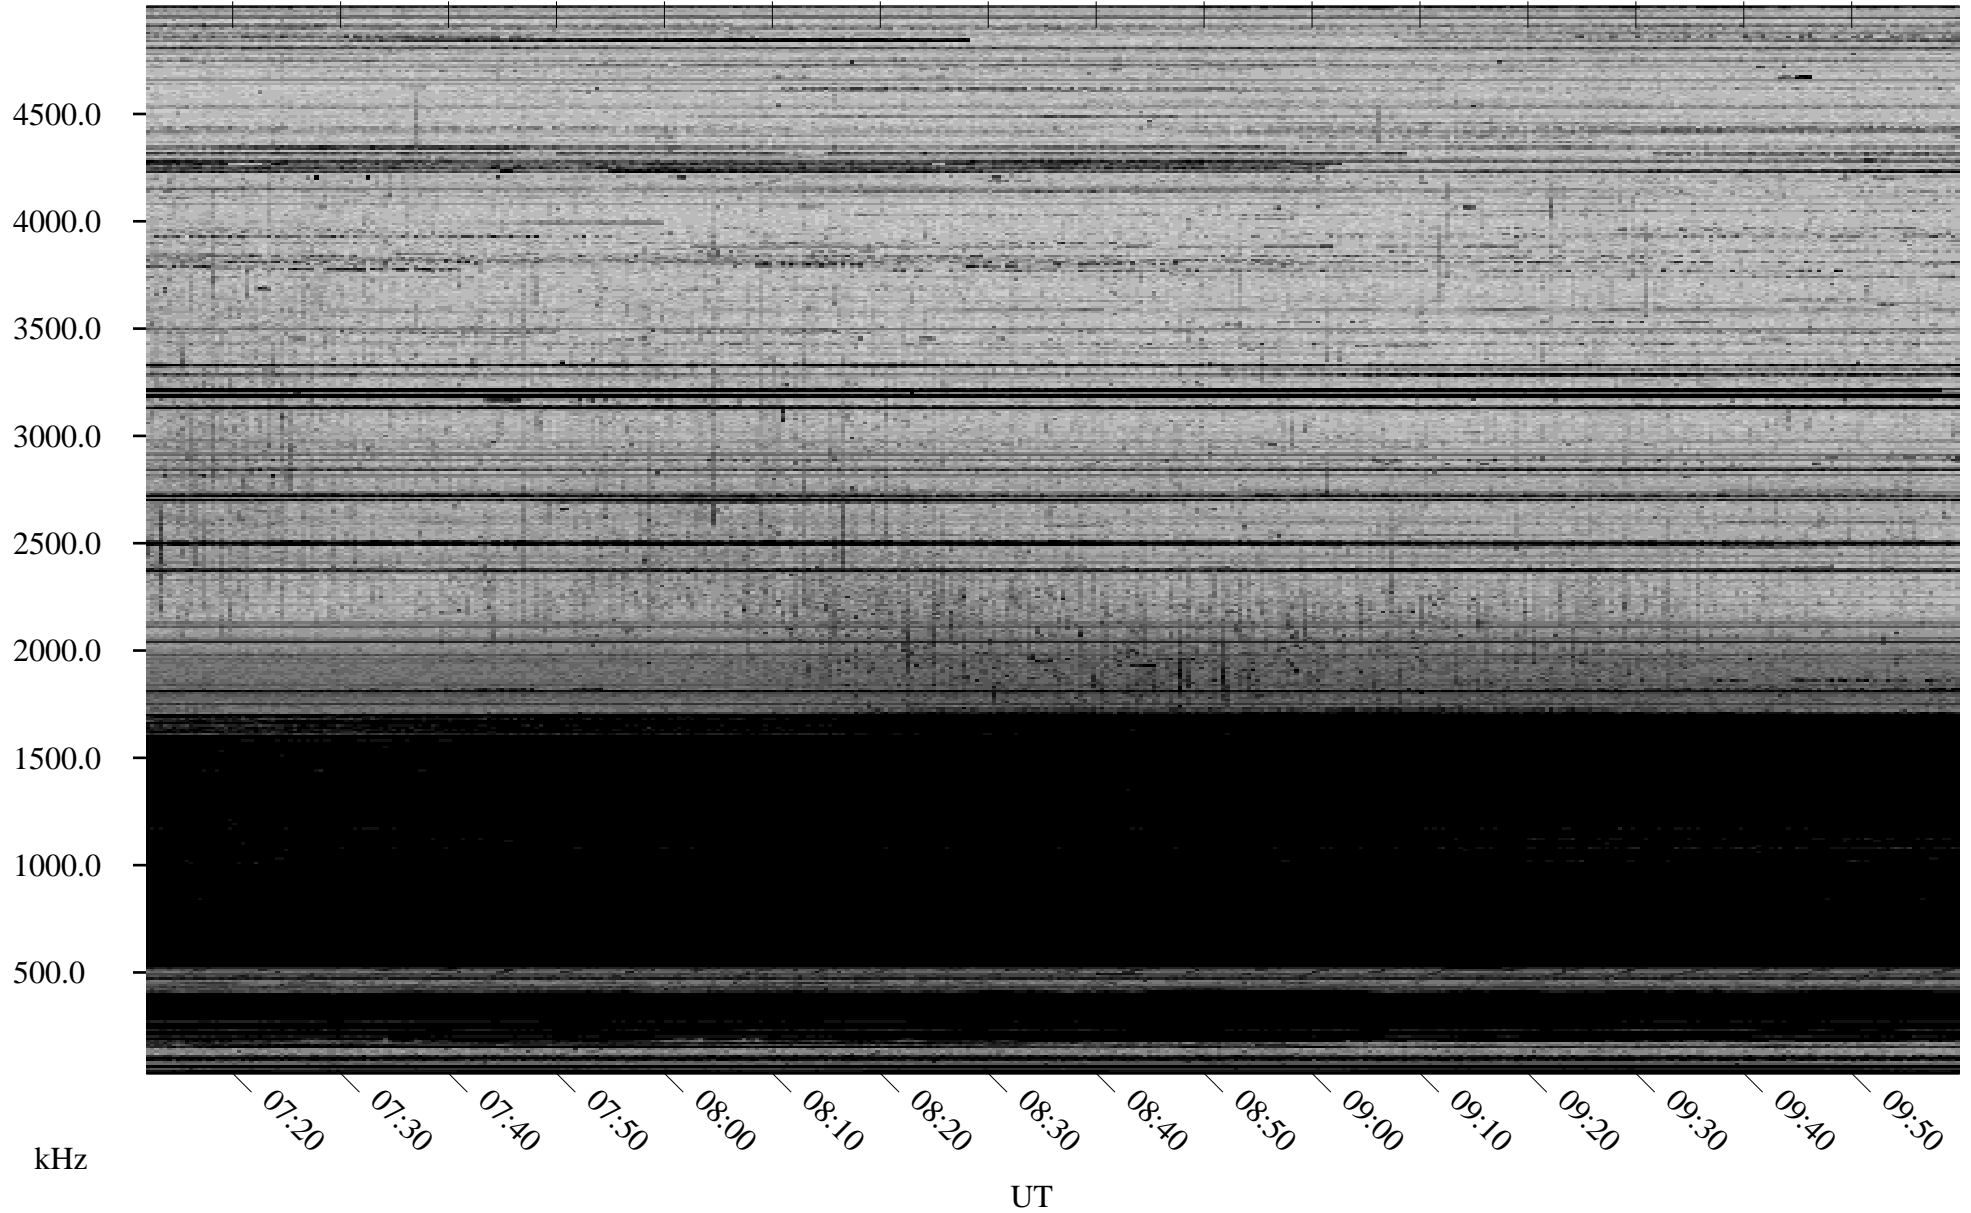

02/05/2009 Churchill, Manitoba

Linear Scale Black = 161 White = 15

ch09036l.r00SUm max_12

Page 1

02/05/2009 Churchill, Manitoba

Linear Scale Black = 161 White = 15

ch09036l.r00SUm max_12

Page 2

02/06/2009 Churchill, Manitoba

Linear Scale Black = 161 White = 15

ch09036l.r00SUm max_12

Page 3

02/06/2009 Churchill, Manitoba

Linear Scale Black = 161 White = 15

ch09036l.r00SUm max_12

Page 4

02/06/2009 Churchill, Manitoba

Linear Scale Black = 161 White = 15

ch09036l.r00SUm max_12

Page 5

02/06/2009 Churchill, Manitoba

Linear Scale Black = 161 White = 15

ch09036l.r00SUm max_12

Page 6

02/06/2009 Churchill, Manitoba

Linear Scale Black = 161 White = 15

ch09036l.r00SUm max_12

Page 7

02/06/2009 Churchill, Manitoba

Linear Scale Black = 161 White = 15

ch09036l.r00SUm max_12

Page 8