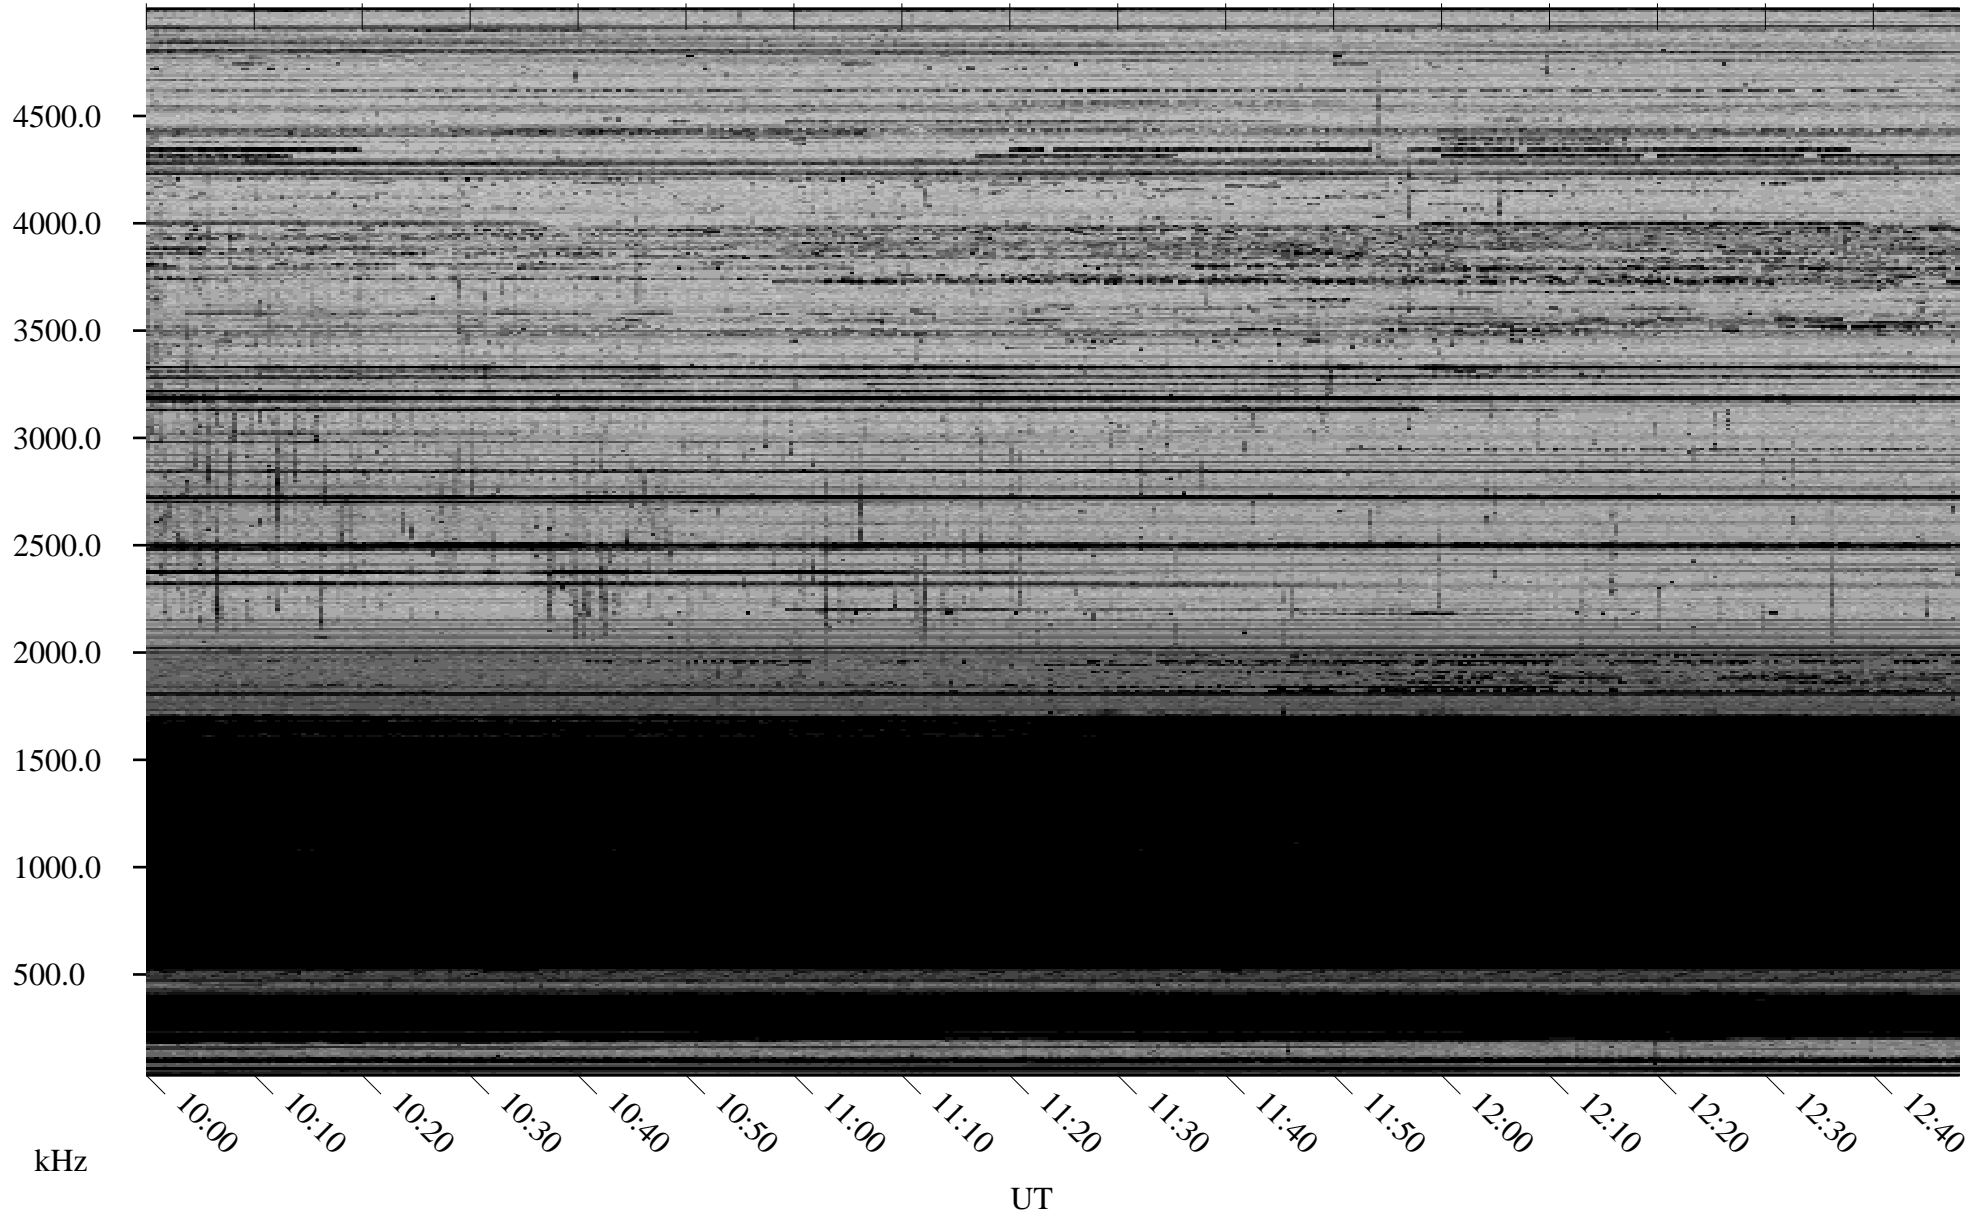

02/06/2009 Churchill, Manitoba

Linear Scale Black = 161 White = 15

ch09037l.r00SUm max_12

Page 1

02/06/2009 Churchill, Manitoba

Linear Scale Black = 161 White = 15

ch09037l.r00SUm max_12

Page 2

02/07/2009 Churchill, Manitoba

Linear Scale Black = 161 White = 15

ch090371.r00SUm max_12

Page 3

02/07/2009 Churchill, Manitoba

Linear Scale Black = 161 White = 15

ch090371.r00SUm max_12

Page 4

02/07/2009 Churchill, Manitoba

Linear Scale Black = 161 White = 15

ch090371.r00SUm max_12

Page 5

02/07/2009 Churchill, Manitoba

Linear Scale Black = 161 White = 15

ch090371.r00SUm max_12

Page 6

02/07/2009 Churchill, Manitoba

Linear Scale Black = 161 White = 15

ch09037l.r00SUm max_12

Page 7

02/07/2009 Churchill, Manitoba

Linear Scale Black = 161 White = 15

ch090371.r00SUm max_12

Page 8