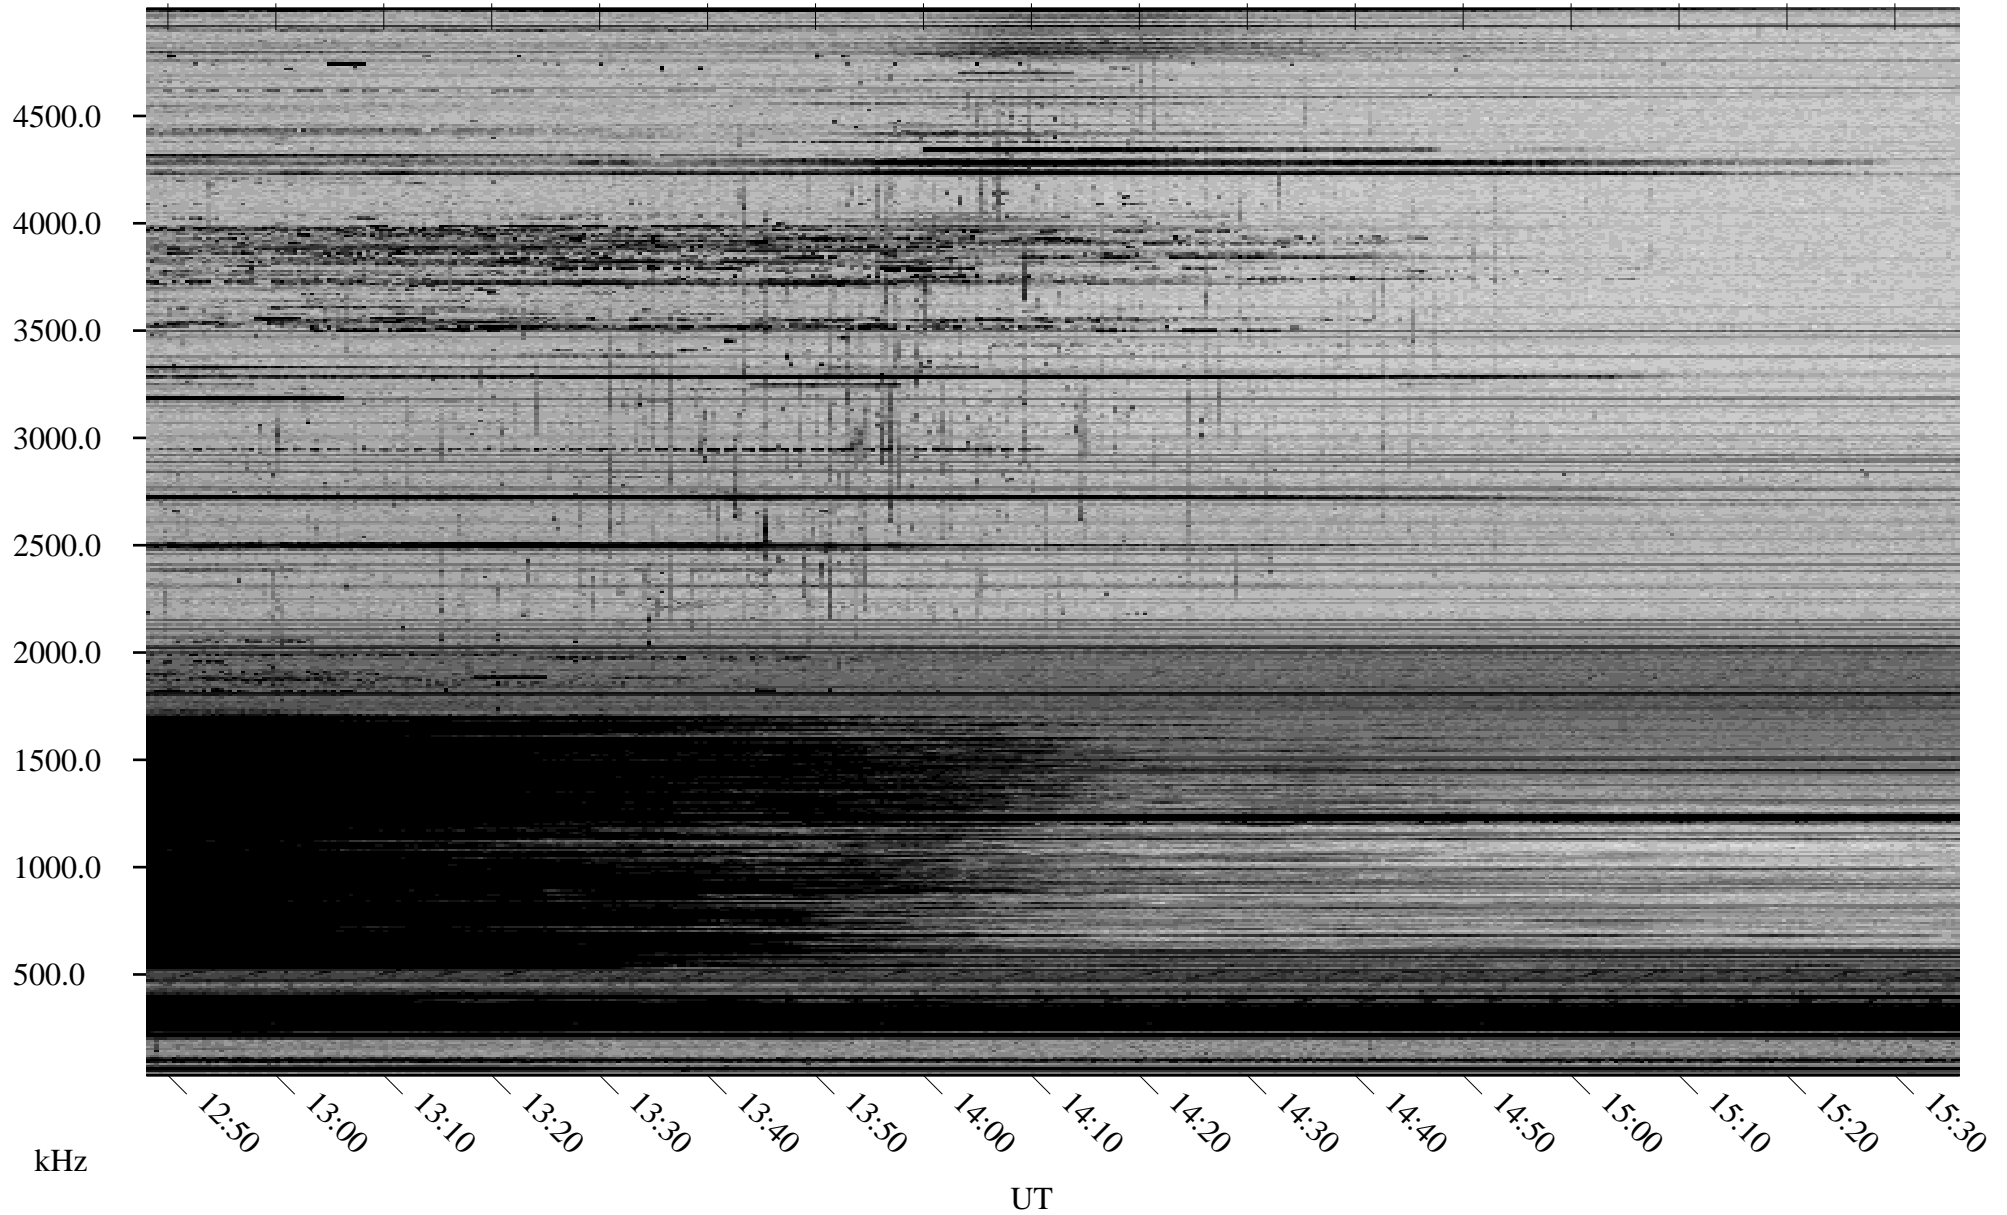

02/06/2009 Churchill, Manitoba

Linear Scale Black = 161 White = 15

ch09037l.r00SUm max_12

Page 1

02/06/2009 Churchill, Manitoba

Linear Scale Black = 161 White = 15

ch09037l.r00SUm max_12

Page 2

02/07/2009 Churchill, Manitoba

Linear Scale Black = 161 White = 15

ch090371.r00SUm max_12

Page 3

02/07/2009 Churchill, Manitoba

Linear Scale Black = 161 White = 15

ch090371.r00SUm max_12

Page 4

02/07/2009 Churchill, Manitoba

Linear Scale Black = 161 White = 15

ch090371.r00SUm max_12

Page 5

02/07/2009 Churchill, Manitoba

Linear Scale Black = 161 White = 15

ch090371.r00SUm max_12

Page 6

02/07/2009 Churchill, Manitoba

Linear Scale Black = 161 White = 15

ch09037l.r00SUm max_12

Page 7

02/07/2009 Churchill, Manitoba

Linear Scale Black = 161 White = 15

ch090371.r00SUm max_12

Page 8