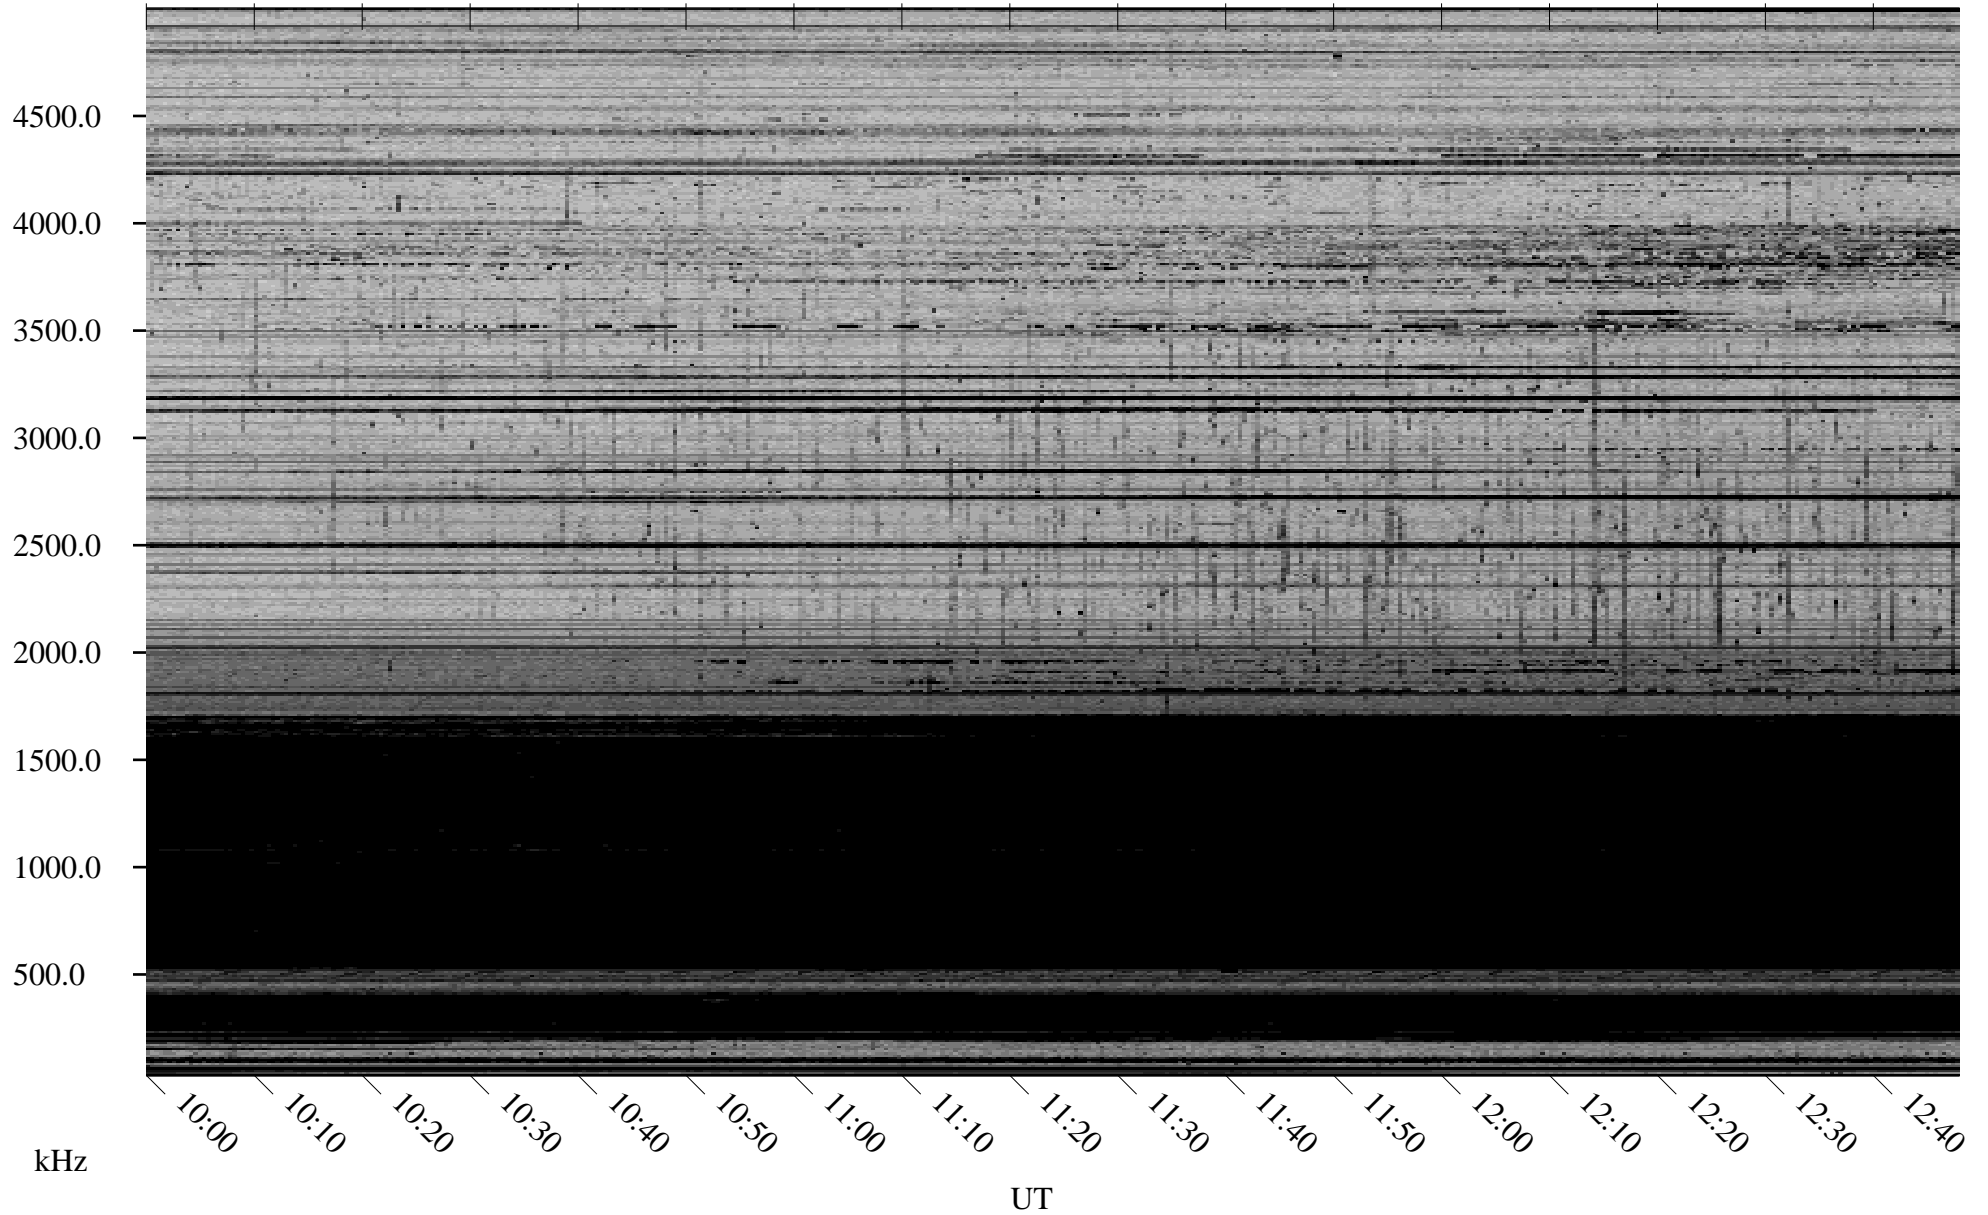

# 02/08/2009 Churchill, Manitoba

Linear Scale    Black = 161    White = 15

ch09038l.r00SUm max\_12

Page 5

# 02/08/2009 Churchill, Manitoba

Linear Scale    Black = 161    White = 15

ch09038l.r00SUm max\_12

Page 6

02/08/2009 Churchill, Manitoba

Linear Scale Black = 161 White = 15

ch09038l.r00SUm max\_12

Page 7

02/08/2009 Churchill, Manitoba

Linear Scale Black = 161 White = 15

ch09038l.r00SUm max\_12

Page 8