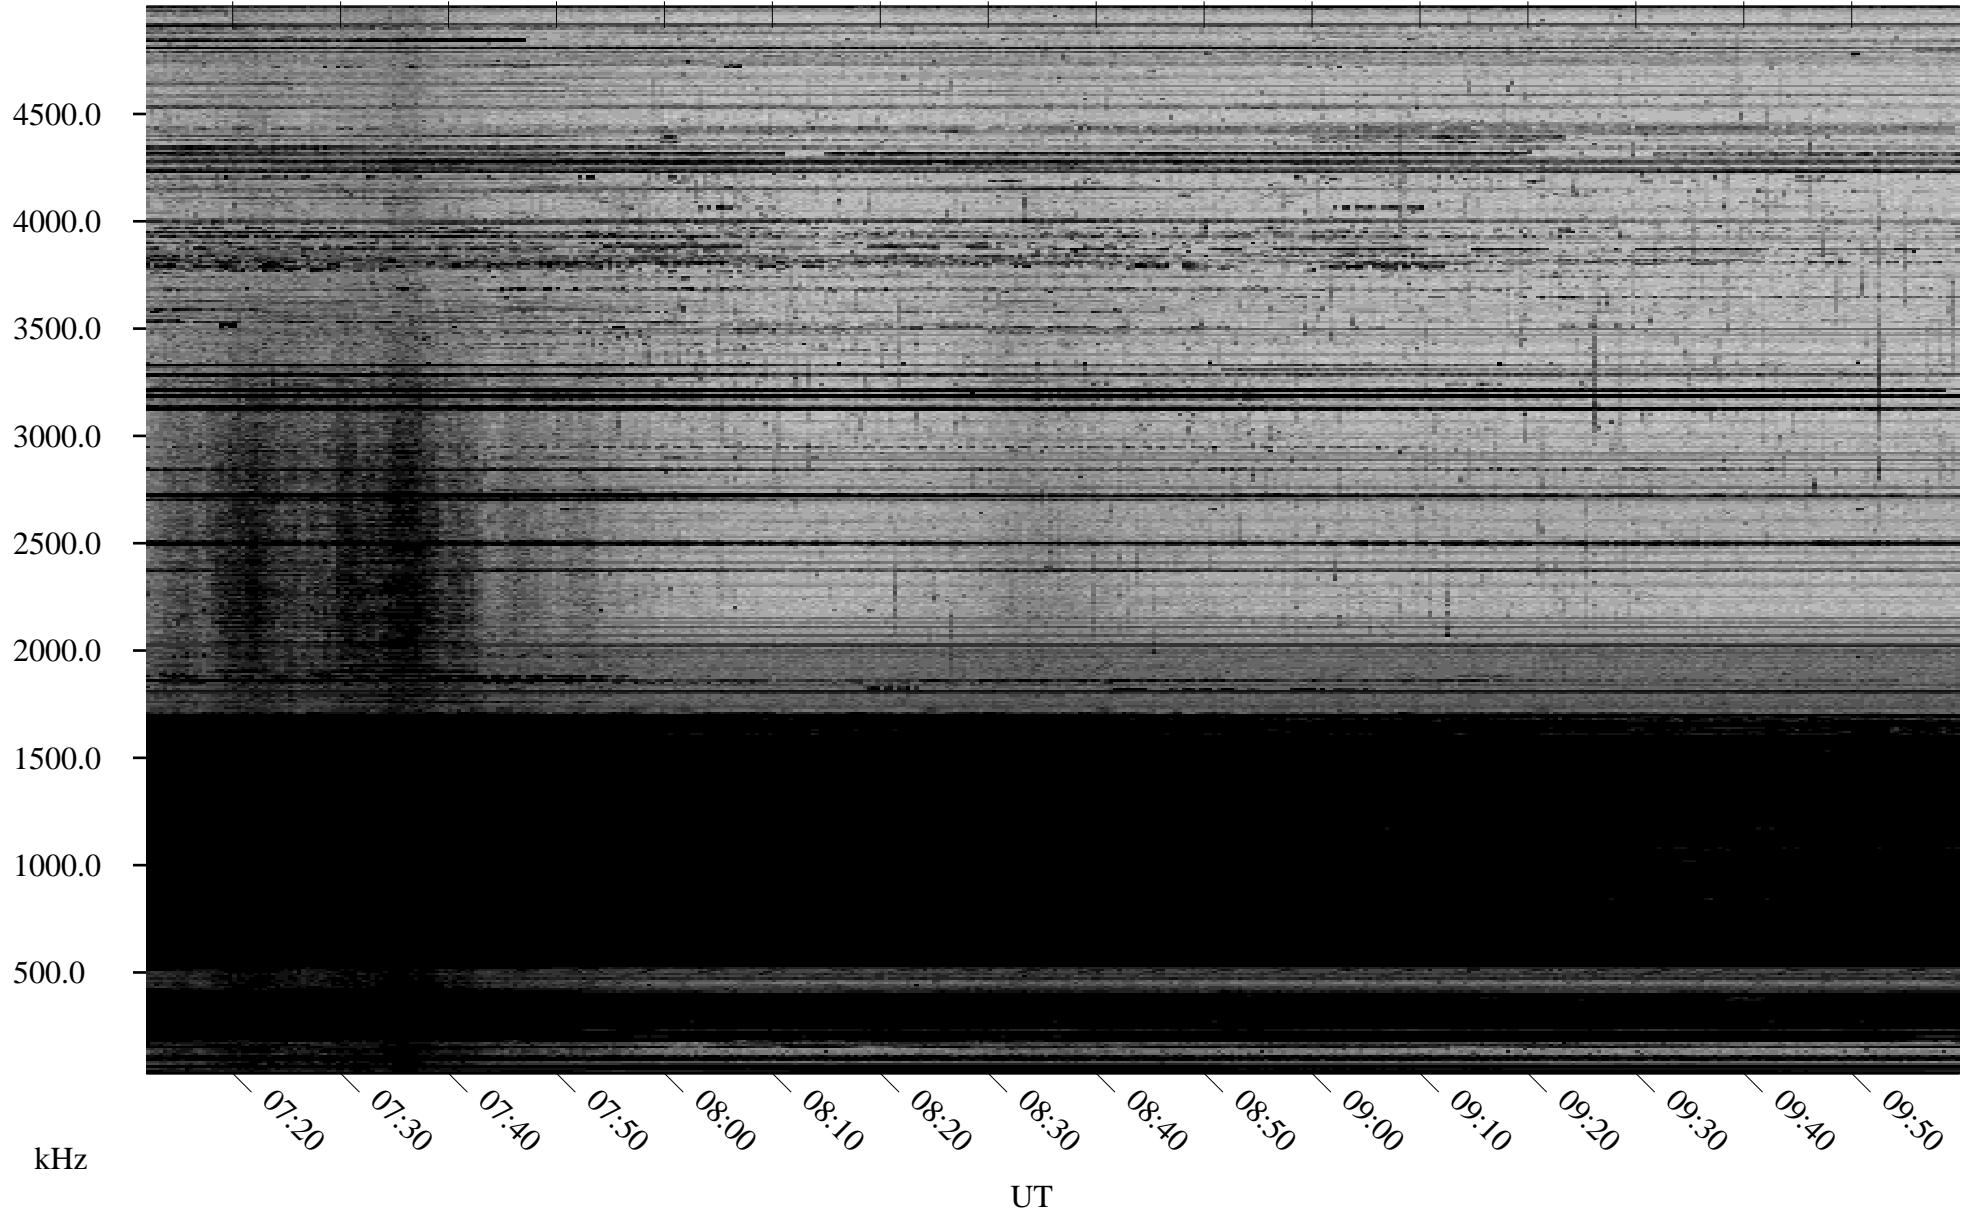

# 02/08/2009 Churchill, Manitoba

Linear Scale    Black = 161    White = 15

ch09038l.r00SUm max\_12

Page 3

# 02/08/2009 Churchill, Manitoba

Linear Scale    Black = 161    White = 15

ch09038l.r00SUm max\_12

Page 4

# 02/08/2009 Churchill, Manitoba

Linear Scale    Black = 161    White = 15

ch09038l.r00SUm max\_12

Page 5

# 02/08/2009 Churchill, Manitoba

Linear Scale    Black = 161    White = 15

ch09038l.r00SUm max\_12

Page 6

02/08/2009 Churchill, Manitoba

Linear Scale Black = 161 White = 15

ch09038l.r00SUm max\_12

Page 7