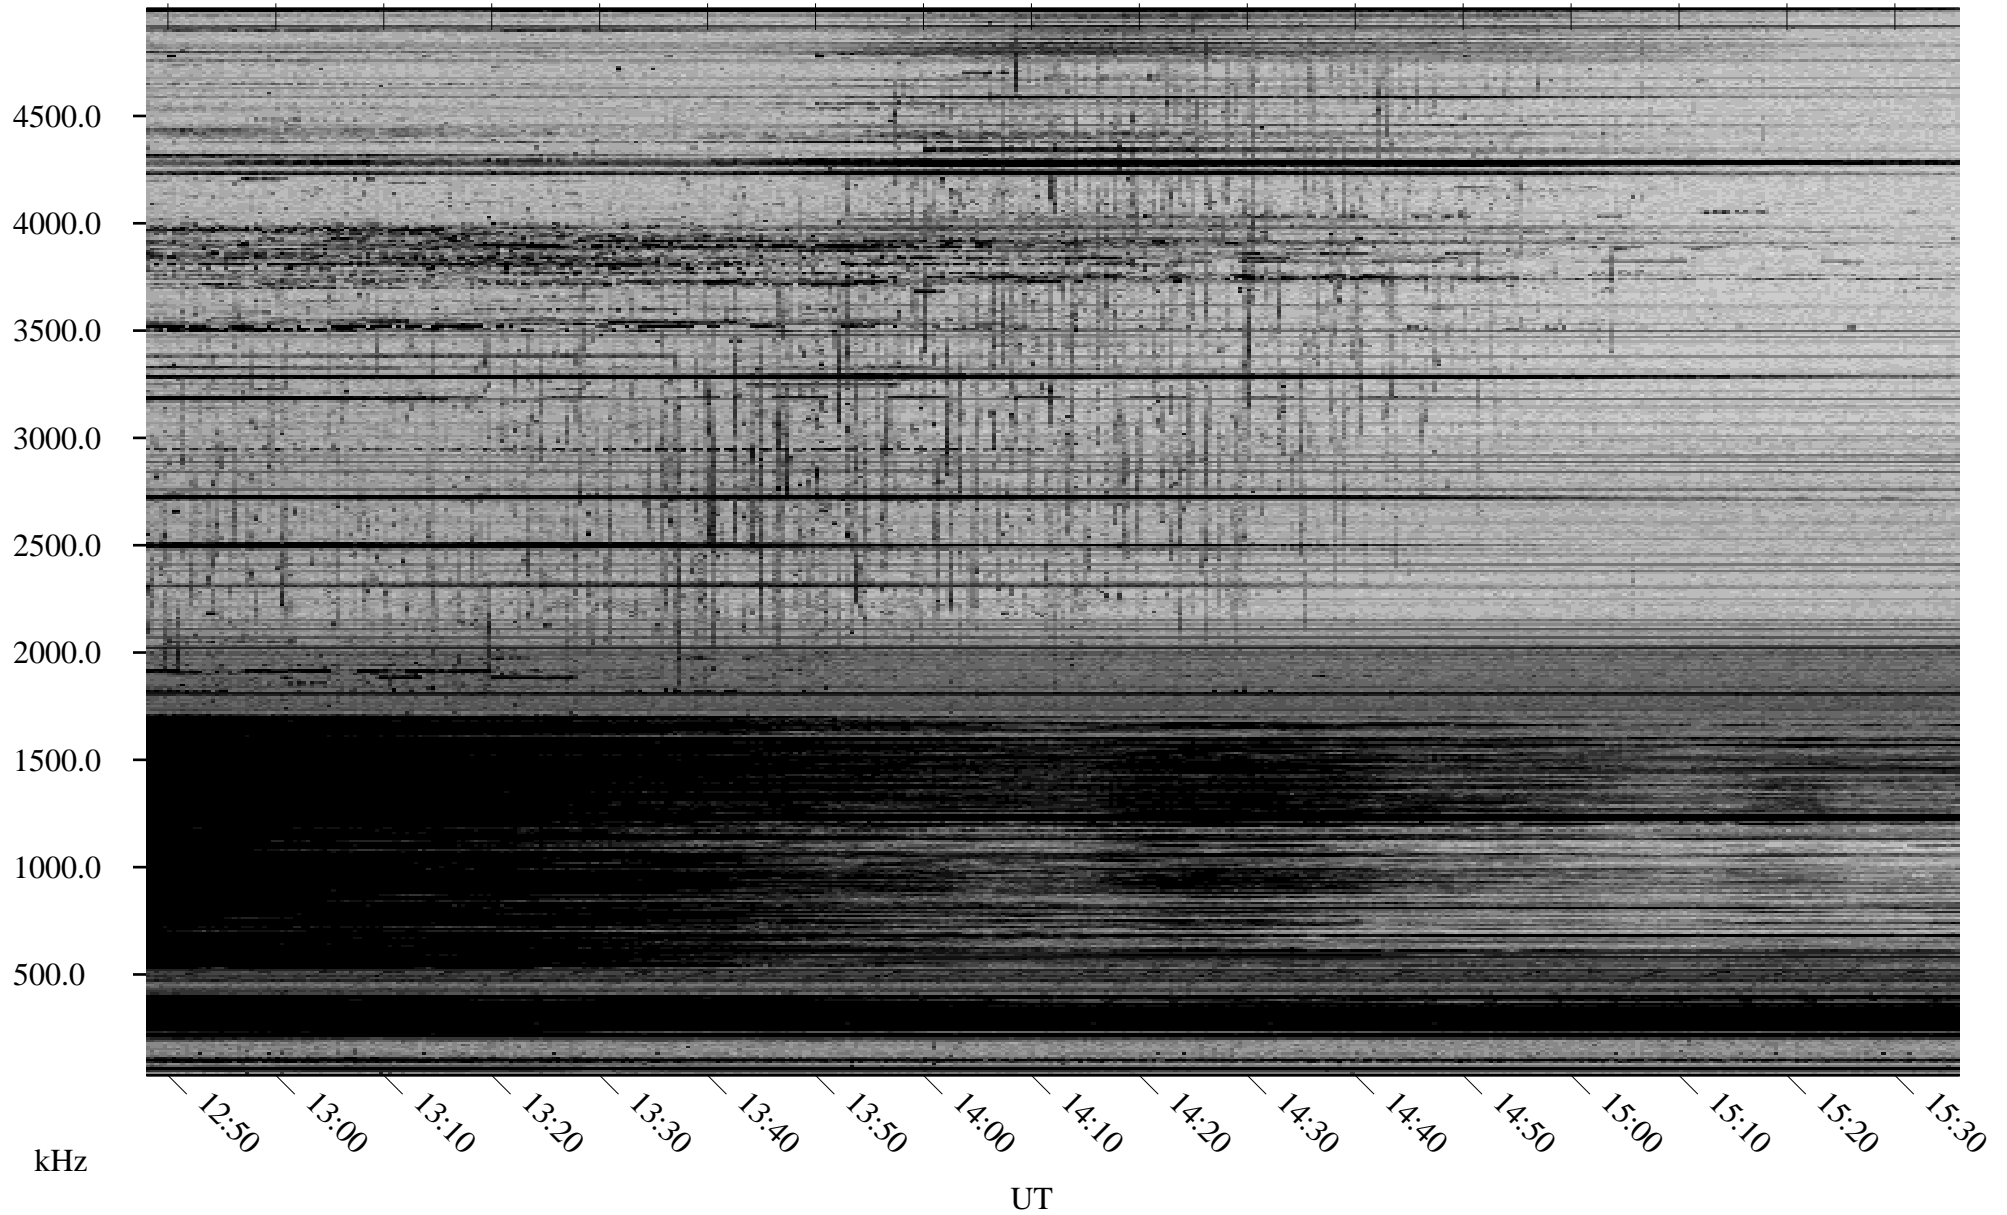

# 02/08/2009 Churchill, Manitoba

Linear Scale    Black = 161    White = 15

ch09038l.r00SUm max\_12

Page 6

02/08/2009 Churchill, Manitoba

Linear Scale Black = 161 White = 15

ch09038l.r00SUm max\_12

Page 7

02/08/2009 Churchill, Manitoba

Linear Scale Black = 161 White = 15

ch09038l.r00SUm max\_12

Page 8