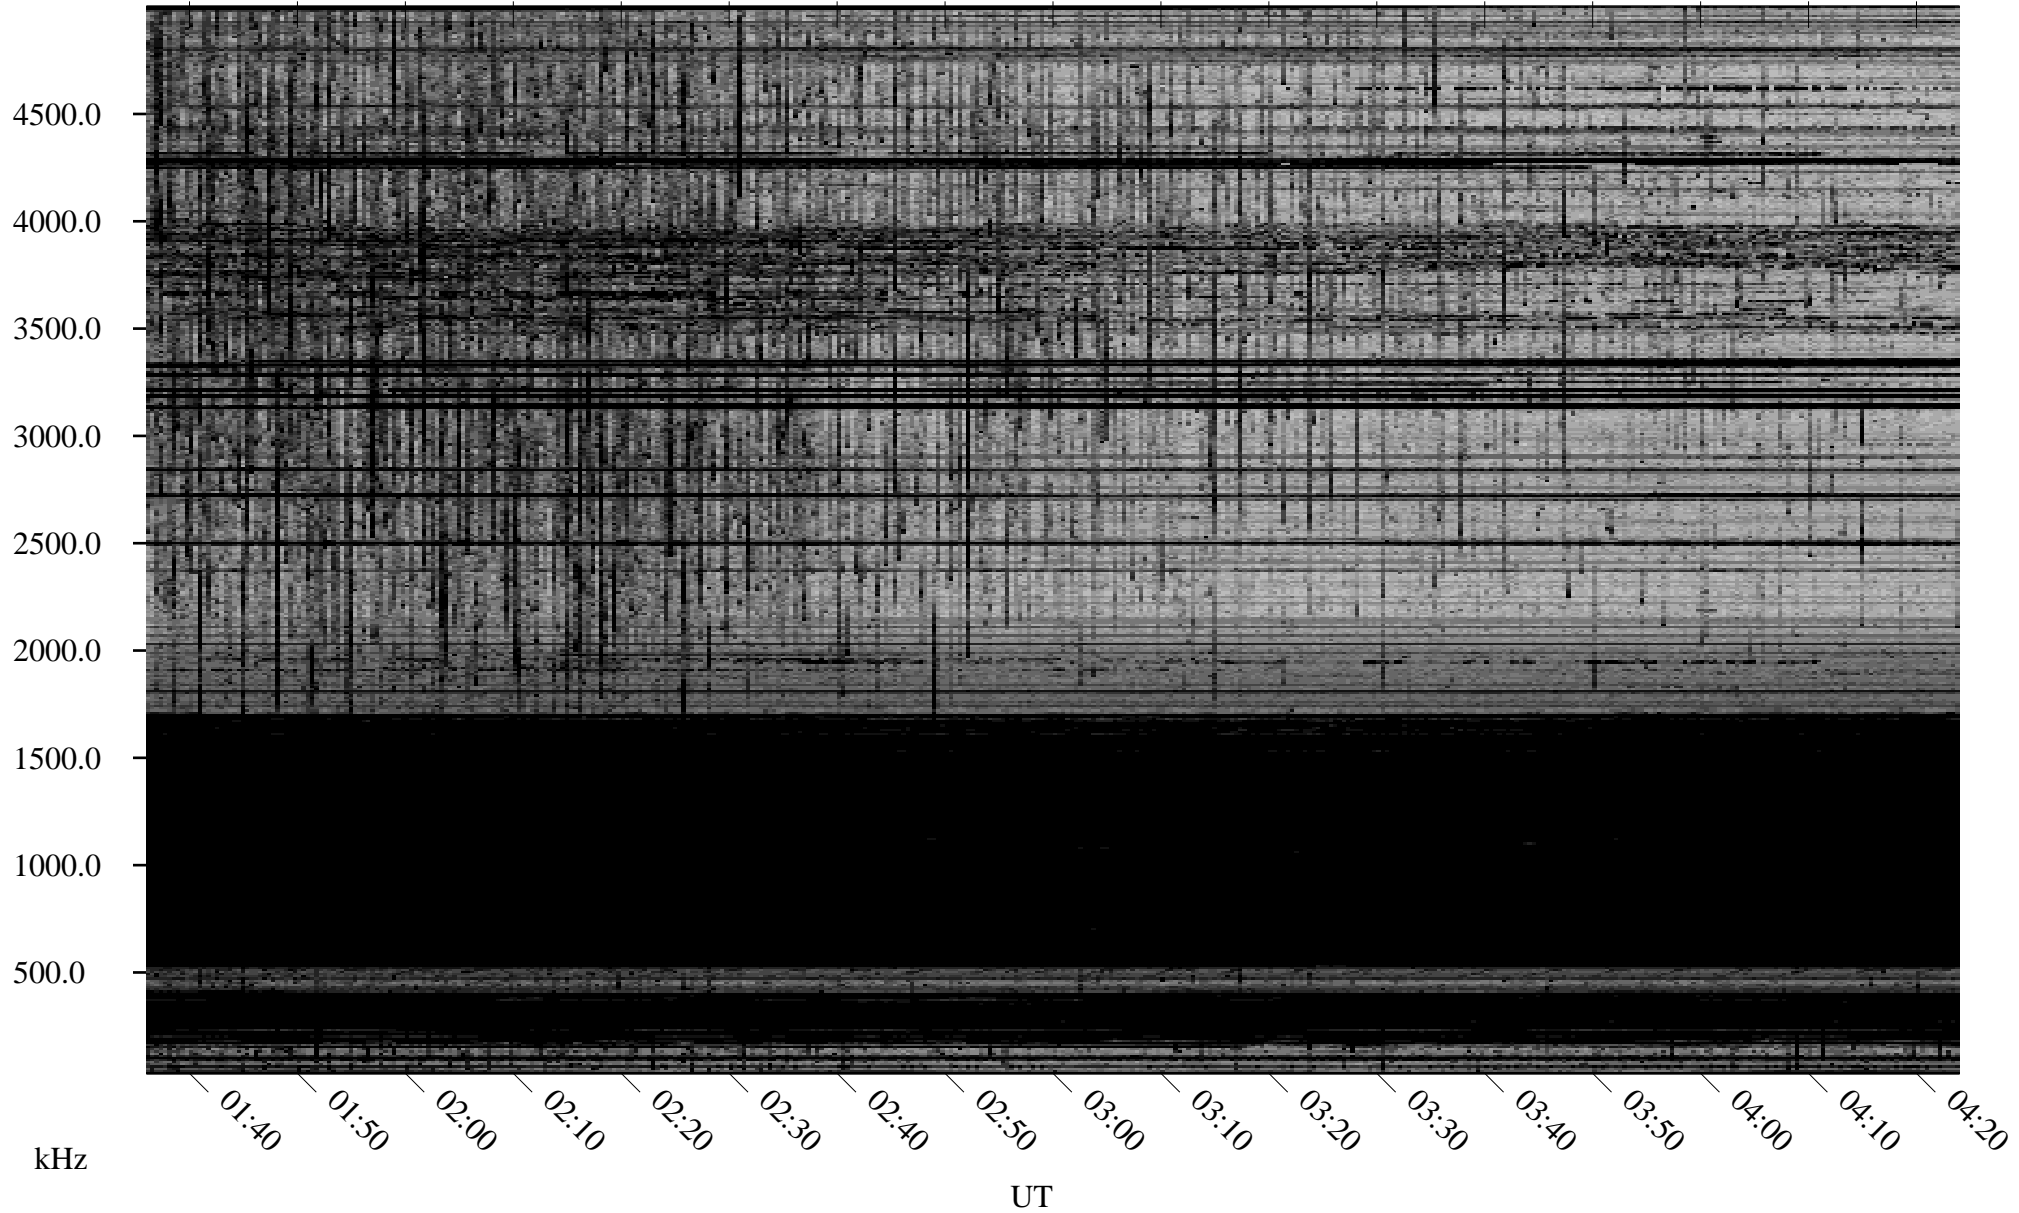

02/08/2009 Churchill, Manitoba

Linear Scale Black = 161 White = 15

ch09039l.r00SUm max_12

Page 1

02/08/2009 Churchill, Manitoba

Linear Scale Black = 161 White = 15

ch09039l.r00SUm max_12

Page 2

02/09/2009 Churchill, Manitoba

Linear Scale Black = 161 White = 15

ch09039l.r00SUm max_12

Page 3

02/09/2009 Churchill, Manitoba

Linear Scale Black = 161 White = 15

ch09039l.r00SUm max_12

Page 4

02/09/2009 Churchill, Manitoba

Linear Scale Black = 161 White = 15

ch09039l.r00SUm max_12

Page 5

02/09/2009 Churchill, Manitoba

Linear Scale Black = 161 White = 15

ch09039l.r00SUm max_12

Page 6

02/09/2009 Churchill, Manitoba

Linear Scale Black = 161 White = 15

ch09039l.r00SUm max_12

Page 7

02/09/2009 Churchill, Manitoba

Linear Scale Black = 161 White = 15

ch09039l.r00SUm max_12

Page 8