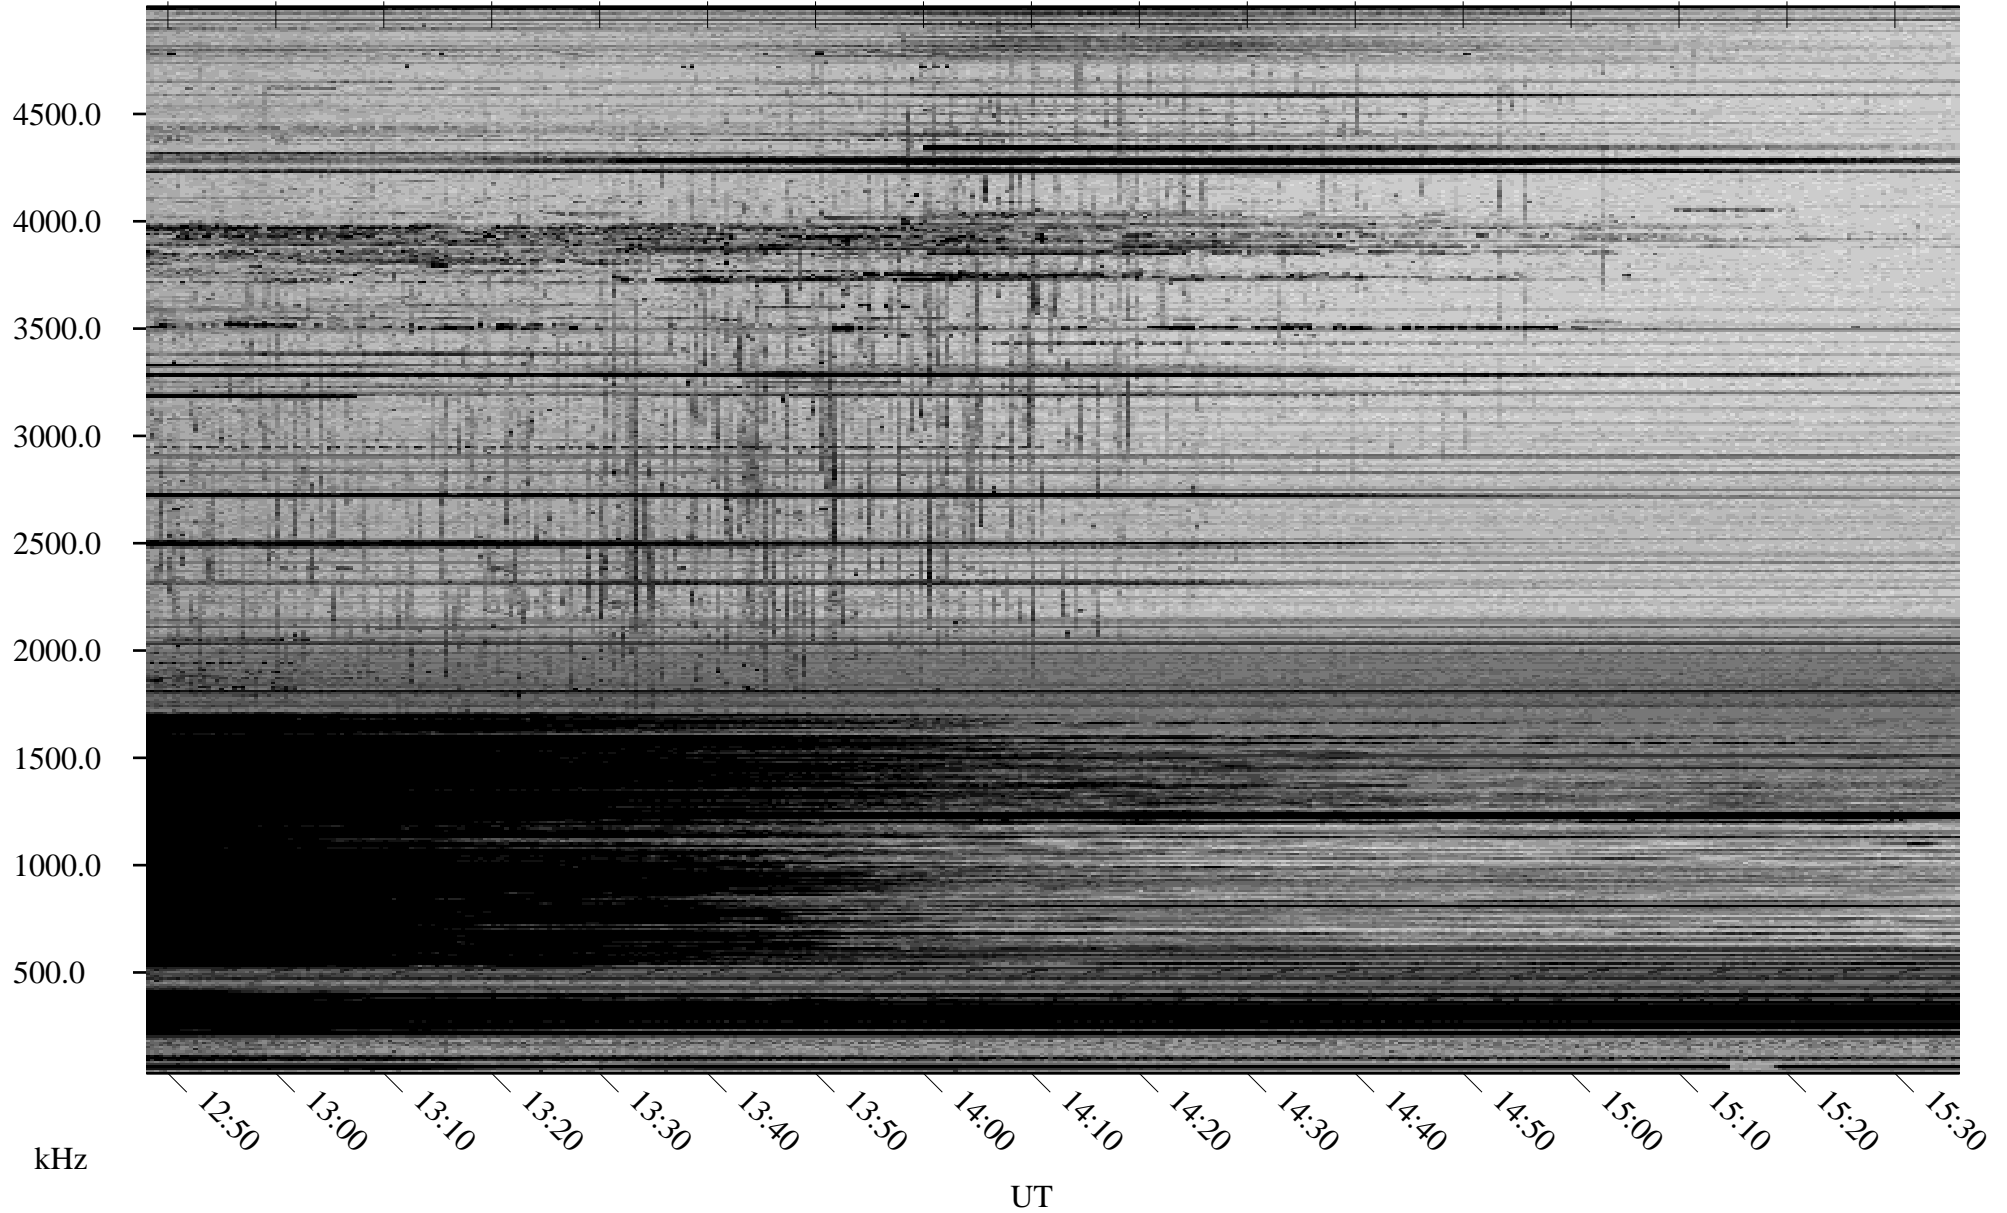

02/08/2009 Churchill, Manitoba

Linear Scale Black = 161 White = 15

ch09039l.r00SUm max_12

Page 1

02/08/2009 Churchill, Manitoba

Linear Scale Black = 161 White = 15

ch09039l.r00SUm max_12

Page 2

02/09/2009 Churchill, Manitoba

Linear Scale Black = 161 White = 15

ch09039l.r00SUm max_12

Page 3

02/09/2009 Churchill, Manitoba

Linear Scale Black = 161 White = 15

ch09039l.r00SUm max_12

Page 4

02/09/2009 Churchill, Manitoba

Linear Scale Black = 161 White = 15

ch09039l.r00SUm max_12

Page 5

02/09/2009 Churchill, Manitoba

Linear Scale Black = 161 White = 15

ch09039l.r00SUm max_12

Page 6

02/09/2009 Churchill, Manitoba

Linear Scale Black = 161 White = 15

ch09039l.r00SUm max_12

Page 7

02/09/2009 Churchill, Manitoba

Linear Scale Black = 161 White = 15

ch09039l.r00SUm max_12

Page 8