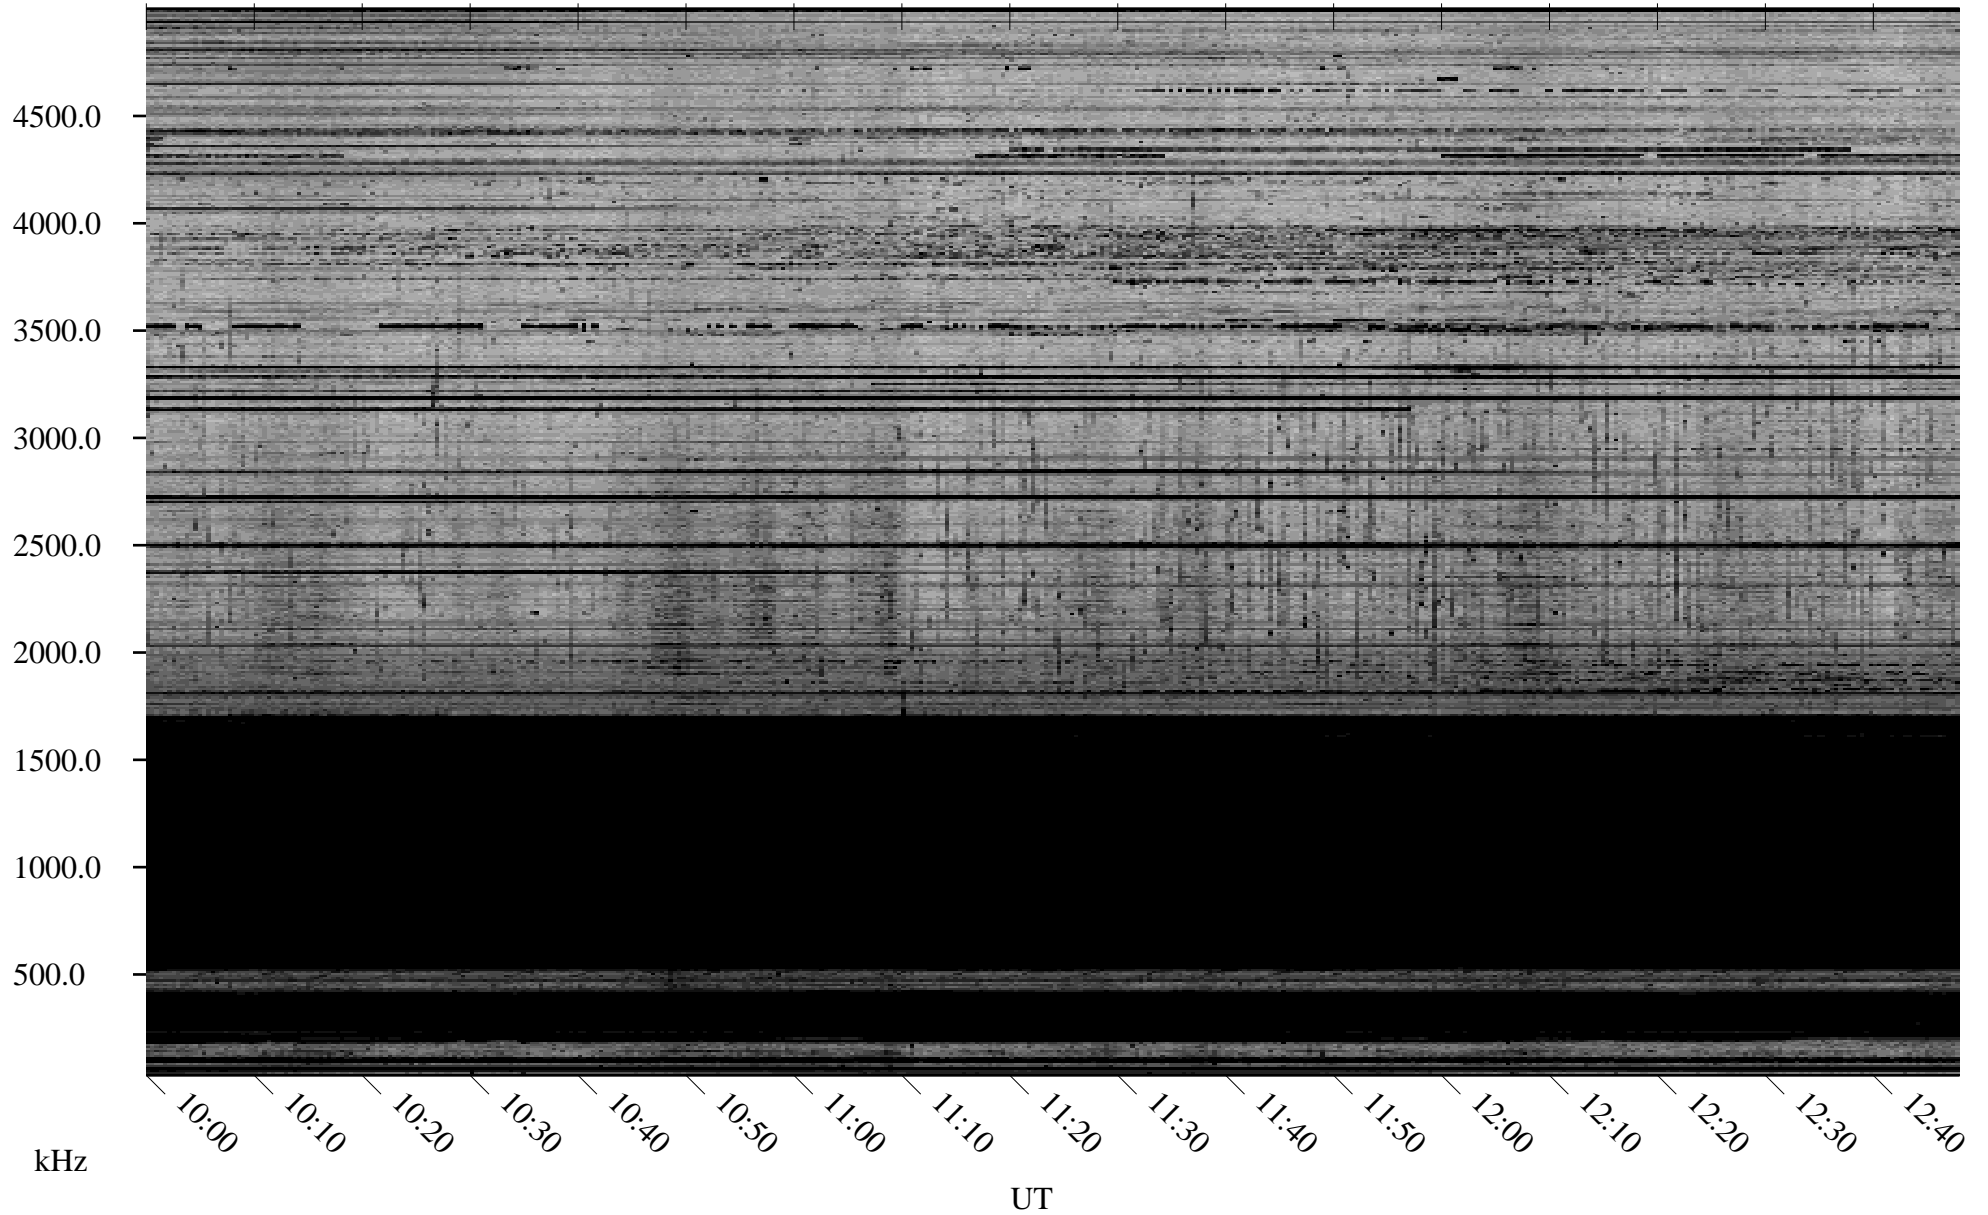

02/09/2009 Churchill, Manitoba

Linear Scale Black = 161 White = 15

ch09039l.r00SUm max_12

Page 5

02/09/2009 Churchill, Manitoba

Linear Scale Black = 161 White = 15

ch09039l.r00SUm max_12

Page 6

02/09/2009 Churchill, Manitoba

Linear Scale Black = 161 White = 15

ch09039l.r00SUm max_12

Page 7

02/09/2009 Churchill, Manitoba

Linear Scale Black = 161 White = 15

ch09039l.r00SUm max_12

Page 8