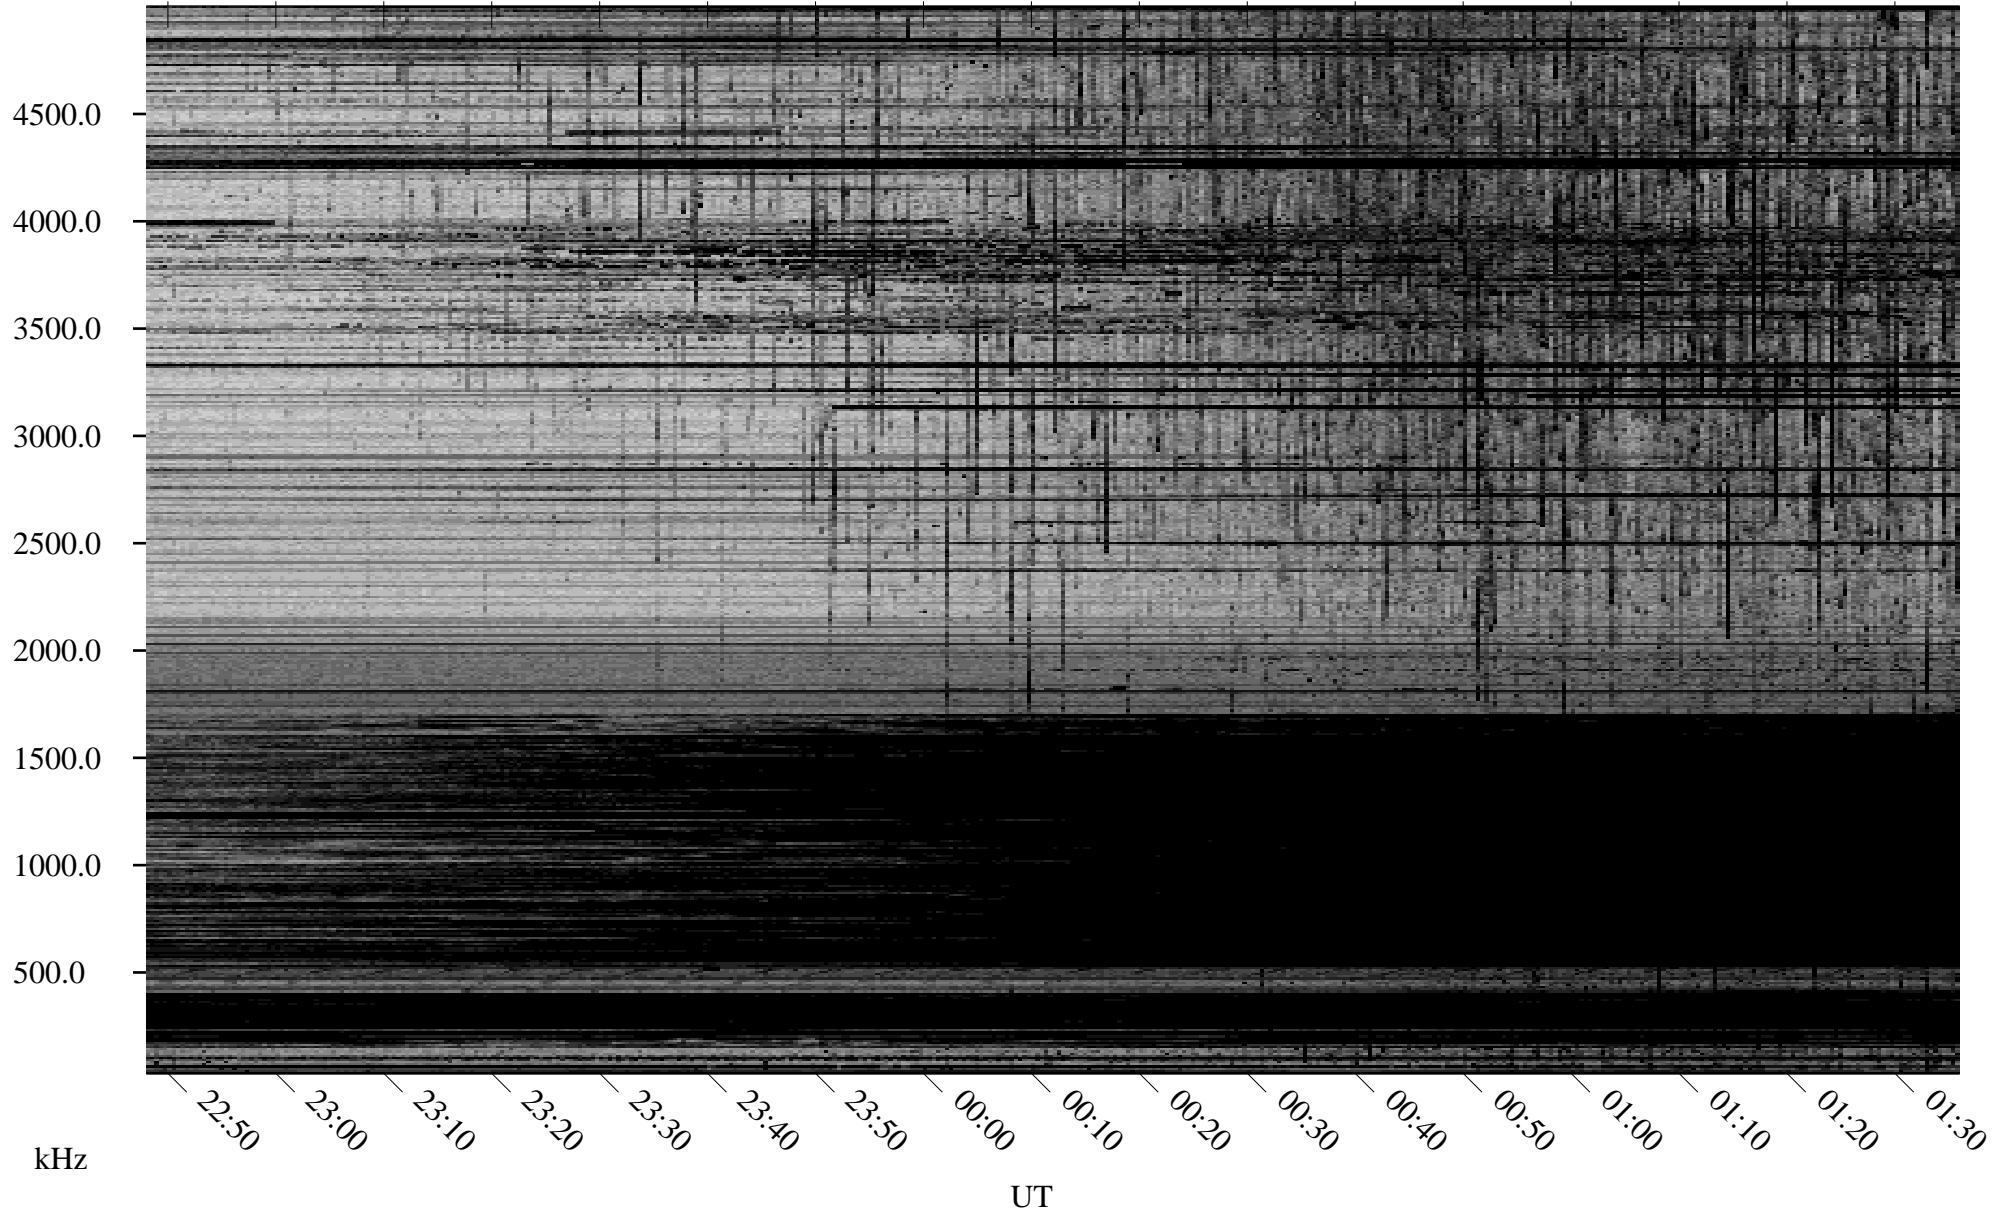

02/08/2009 Churchill, Manitoba

Linear Scale Black = 161 White = 15

ch09039l.r00SUm max_12

Page 1

02/08/2009 Churchill, Manitoba

Linear Scale Black = 161 White = 15

ch09039l.r00SUm max_12

Page 2

02/09/2009 Churchill, Manitoba

Linear Scale Black = 161 White = 15

ch09039l.r00SUm max_12

Page 3

02/09/2009 Churchill, Manitoba

Linear Scale Black = 161 White = 15

ch09039l.r00SUm max_12

Page 4

02/09/2009 Churchill, Manitoba

Linear Scale Black = 161 White = 15

ch09039l.r00SUm max_12

Page 5

02/09/2009 Churchill, Manitoba

Linear Scale Black = 161 White = 15

ch09039l.r00SUm max_12

Page 6

02/09/2009 Churchill, Manitoba

Linear Scale Black = 161 White = 15

ch09039l.r00SUm max_12

Page 7

02/09/2009 Churchill, Manitoba

Linear Scale Black = 161 White = 15

ch09039l.r00SUm max_12

Page 8