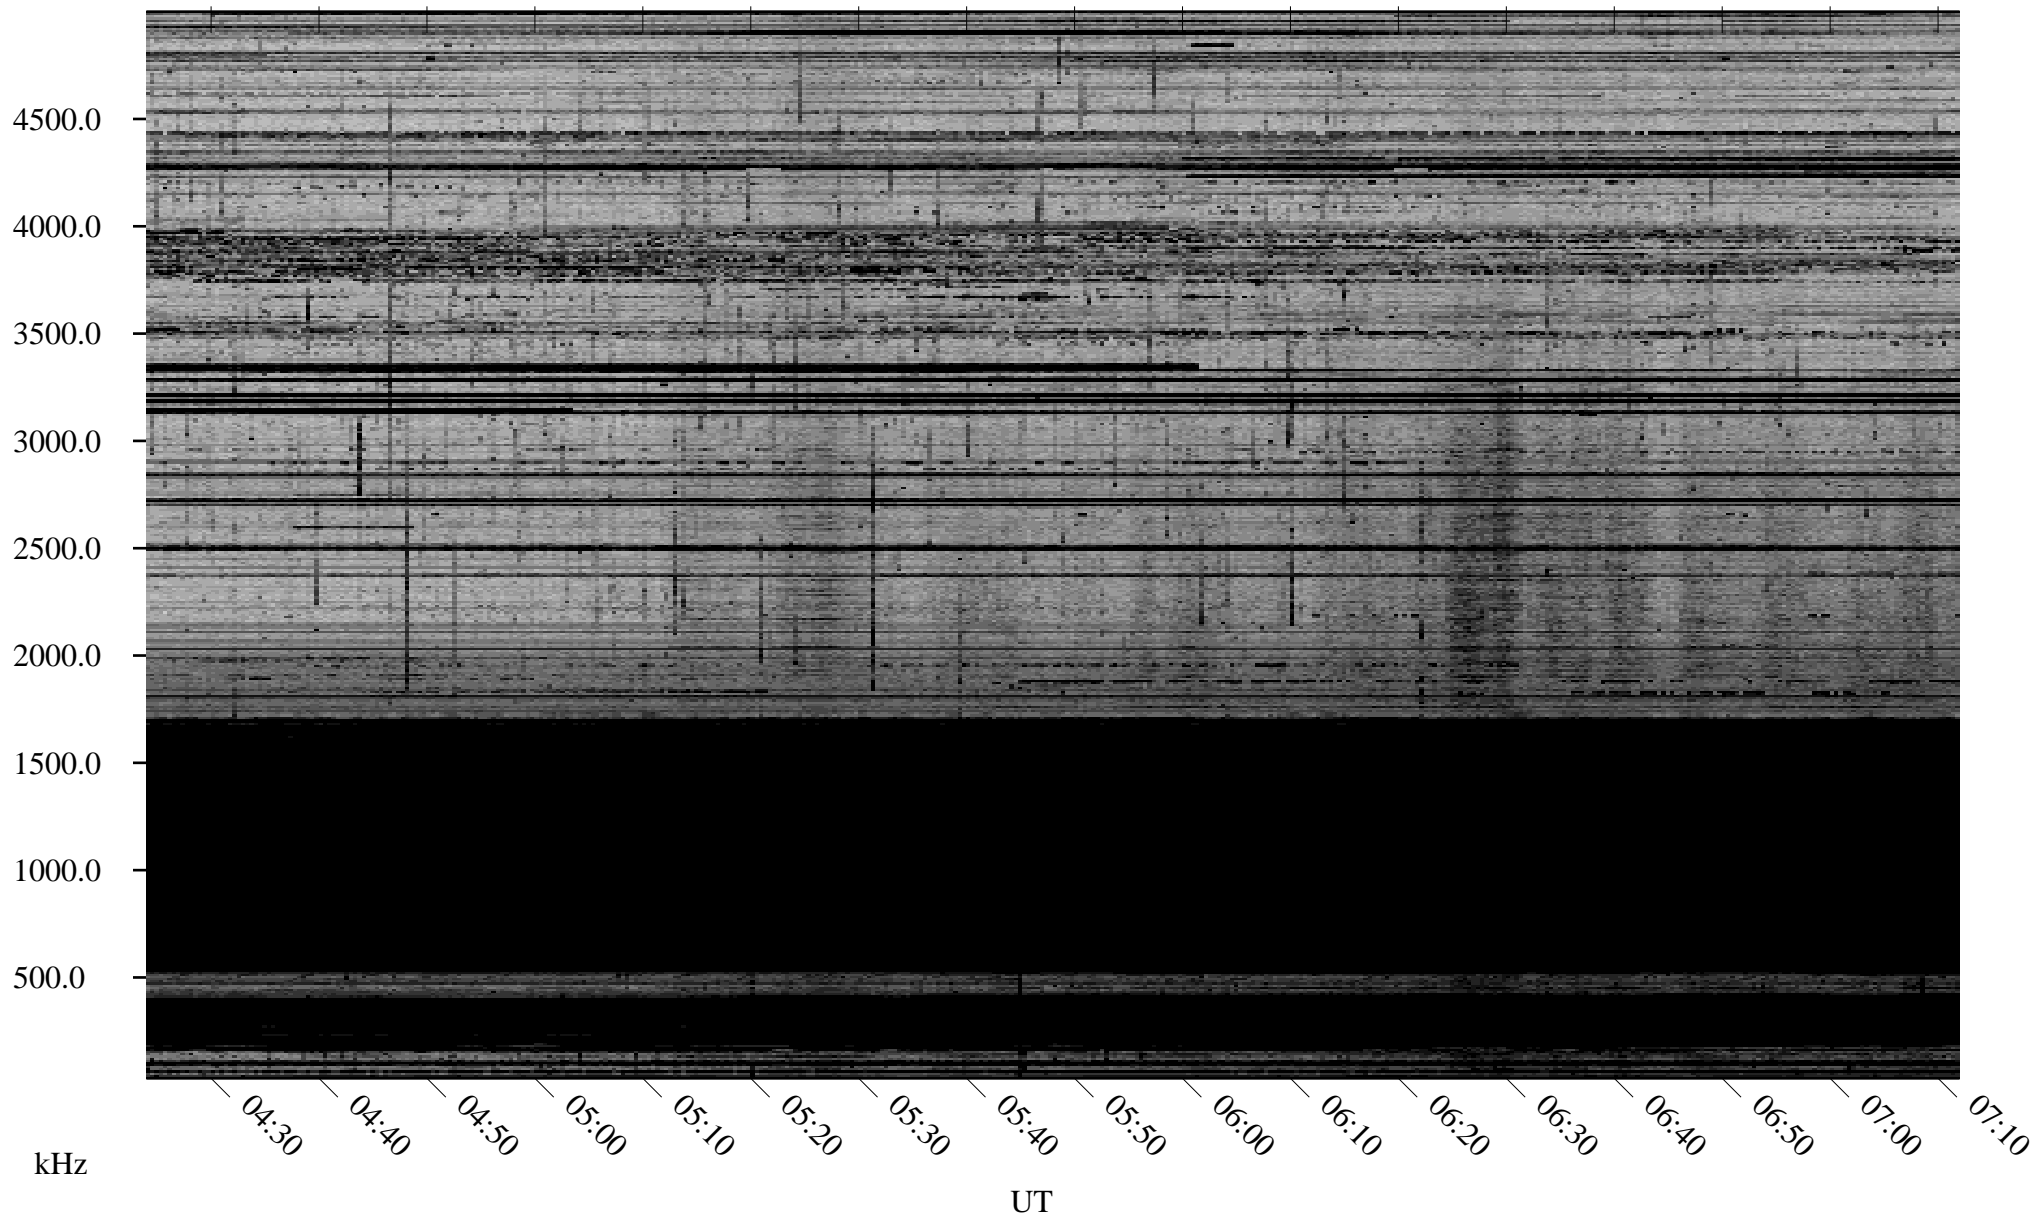

02/08/2009 Churchill, Manitoba

Linear Scale Black = 161 White = 15

ch09039l.r00SUm max_12

Page 1

02/08/2009 Churchill, Manitoba

Linear Scale Black = 161 White = 15

ch09039l.r00SUm max_12

Page 2

02/09/2009 Churchill, Manitoba

Linear Scale Black = 161 White = 15

ch09039l.r00SUm max_12

Page 3

02/09/2009 Churchill, Manitoba

Linear Scale Black = 161 White = 15

ch09039l.r00SUm max_12

Page 4

02/09/2009 Churchill, Manitoba

Linear Scale Black = 161 White = 15

ch09039l.r00SUm max_12

Page 5

02/09/2009 Churchill, Manitoba

Linear Scale Black = 161 White = 15

ch09039l.r00SUm max_12

Page 6

02/09/2009 Churchill, Manitoba

Linear Scale Black = 161 White = 15

ch09039l.r00SUm max_12

Page 7

02/09/2009 Churchill, Manitoba

Linear Scale Black = 161 White = 15

ch09039l.r00SUm max_12

Page 8