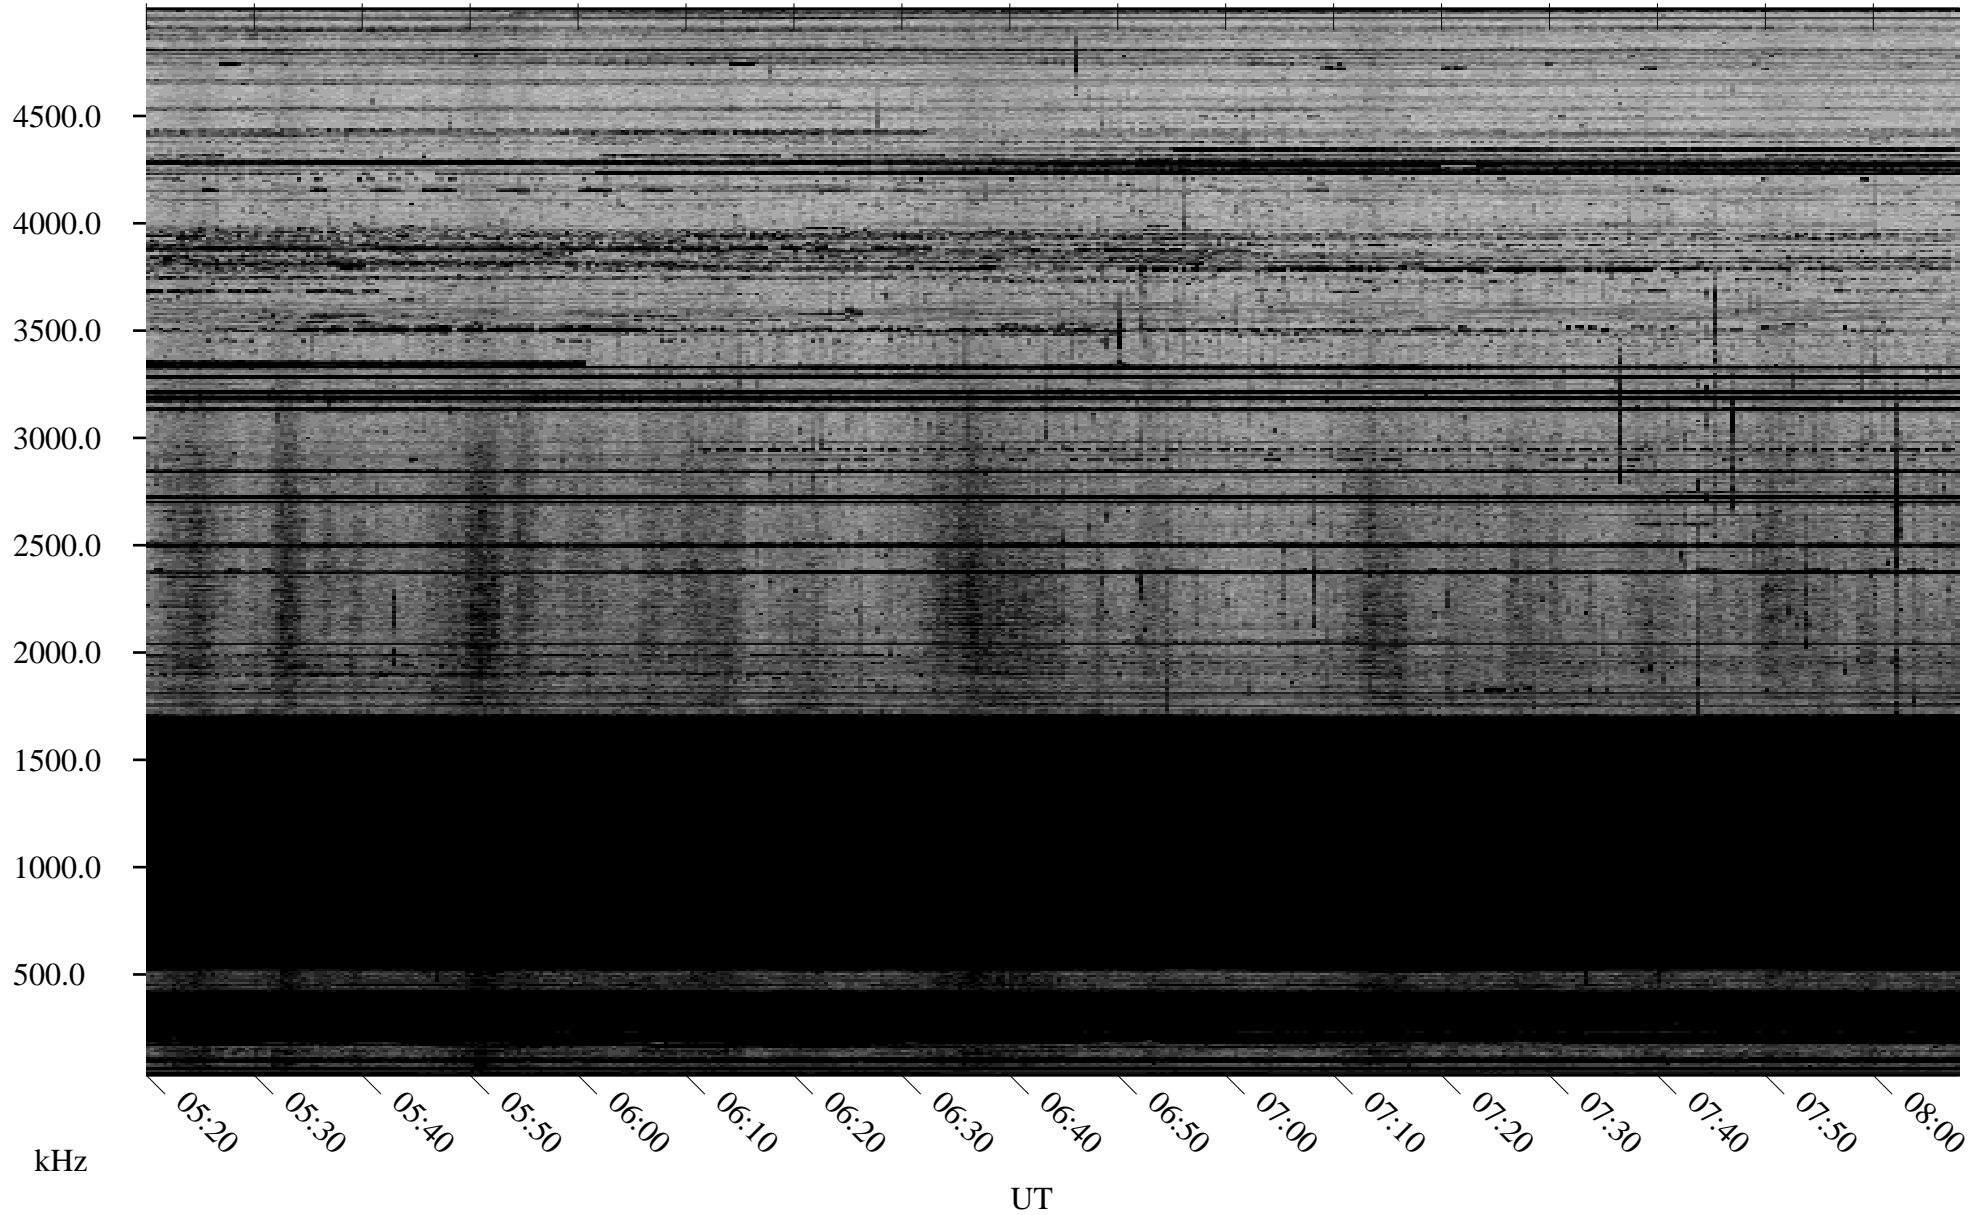

02/09/2009 Churchill, Manitoba

Linear Scale Black = 161 White = 15

ch090401.r01SUm max_12

Page 1

02/09/2009 Churchill, Manitoba

Linear Scale Black = 161 White = 15

ch09040l.r01SUm max_12

Page 2

02/10/2009 Churchill, Manitoba

Linear Scale Black = 161 White = 15

ch09040l.r01SUm max_12

Page 3

02/10/2009 Churchill, Manitoba

Linear Scale Black = 161 White = 15

ch09040l.r01SUm max_12

Page 4

02/10/2009 Churchill, Manitoba

Linear Scale Black = 161 White = 15

ch09040l.r01SUm max_12

Page 5

02/10/2009 Churchill, Manitoba

Linear Scale Black = 161 White = 15

ch09040l.r01SUm max_12

Page 6

02/10/2009 Churchill, Manitoba

Linear Scale Black = 161 White = 15

ch09040l.r01SUm max_12

Page 7

02/10/2009 Churchill, Manitoba

Linear Scale Black = 161 White = 15

ch09040l.r01SUm max_12

Page 8