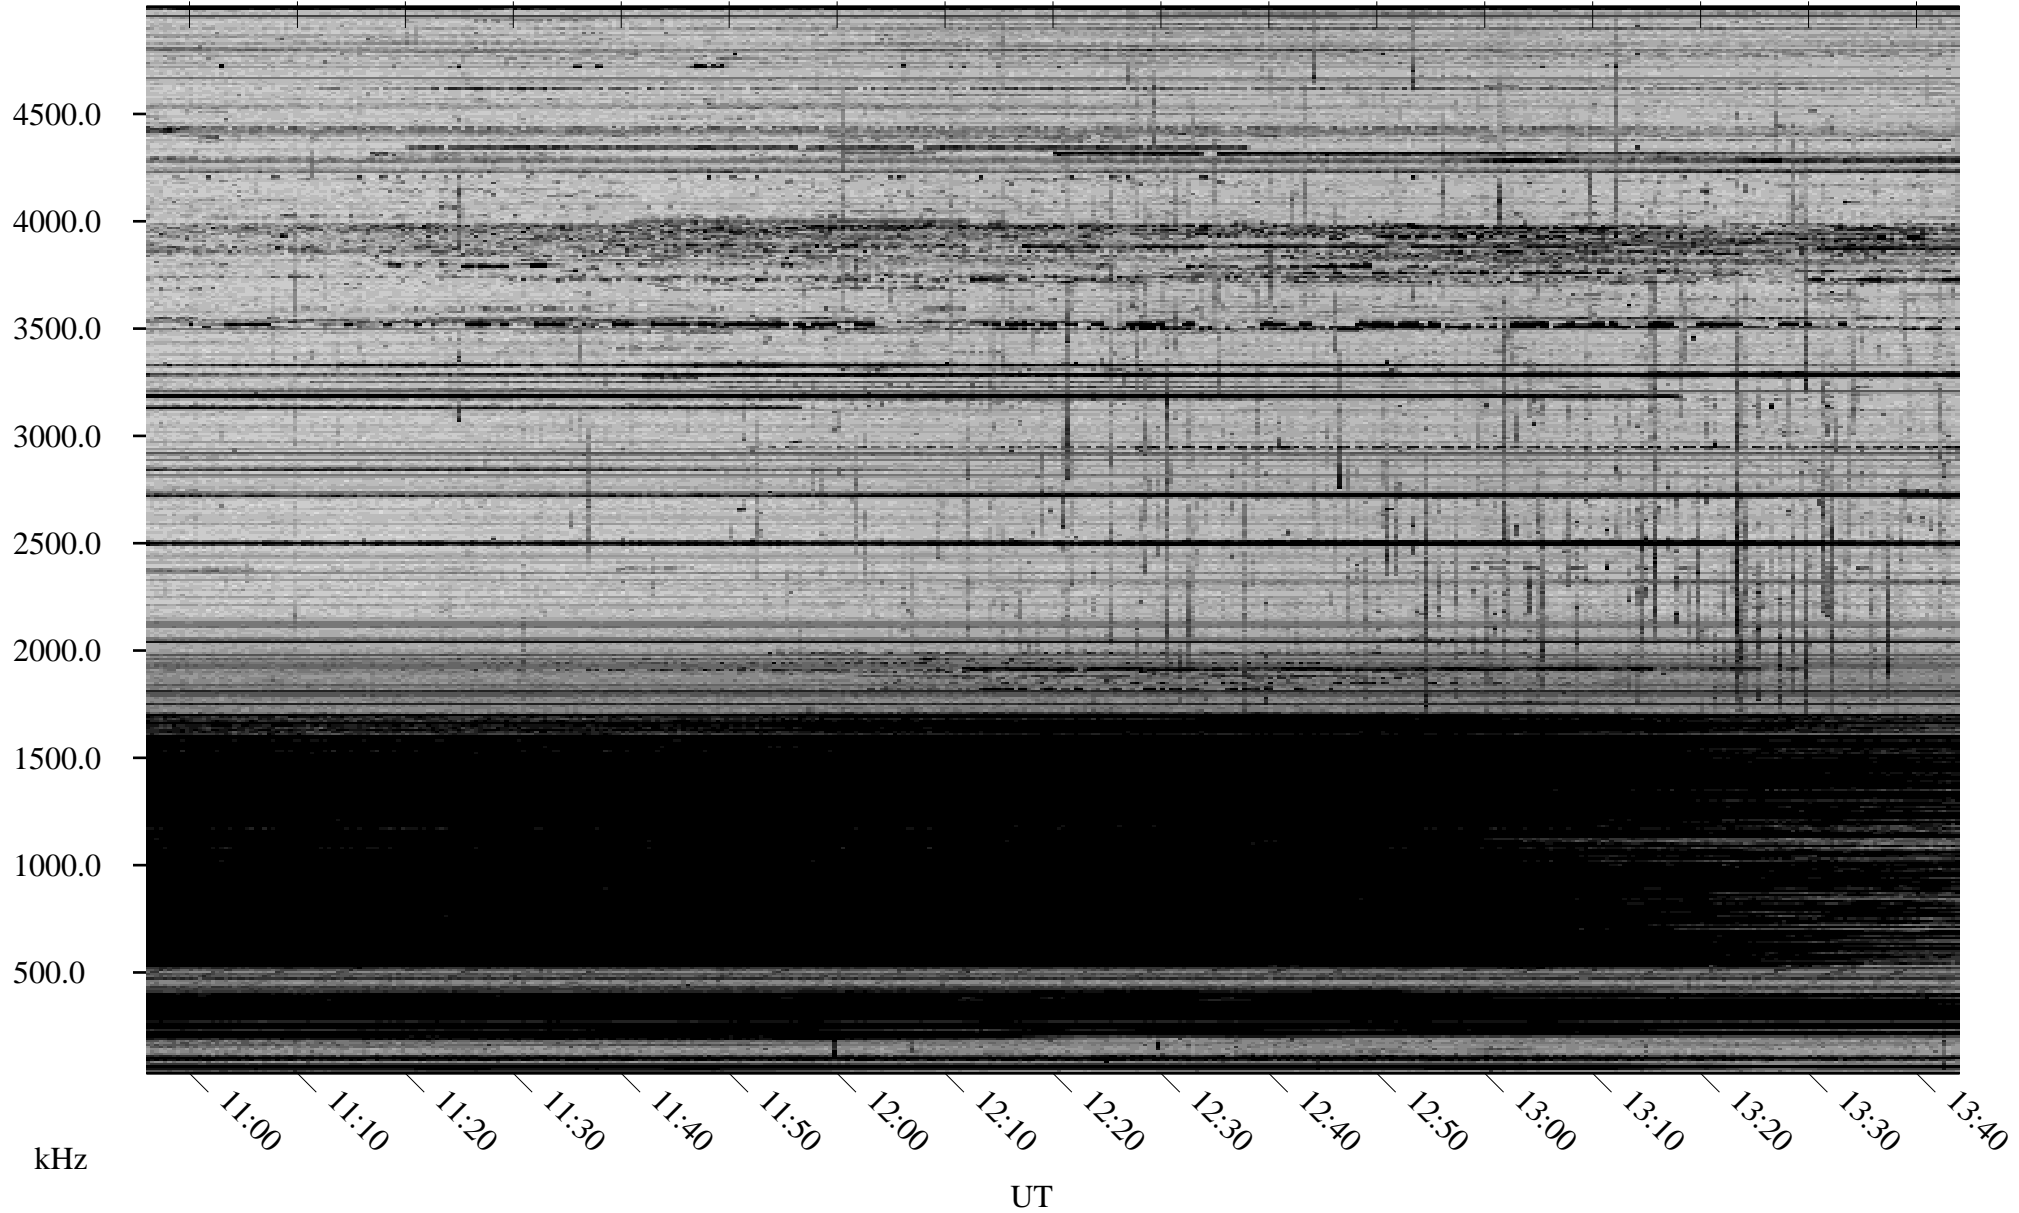

02/10/2009 Churchill, Manitoba

Linear Scale Black = 161 White = 15

ch09040l.r01SUm max_12

Page 3

02/10/2009 Churchill, Manitoba

Linear Scale Black = 161 White = 15

ch09040l.r01SUm max_12

Page 4

02/10/2009 Churchill, Manitoba

Linear Scale Black = 161 White = 15

ch09040l.r01SUm max_12

Page 5

02/10/2009 Churchill, Manitoba

Linear Scale Black = 161 White = 15

ch09040l.r01SUm max_12

Page 6

02/10/2009 Churchill, Manitoba

Linear Scale Black = 161 White = 15

ch09040l.r01SUm max_12

Page 7

02/10/2009 Churchill, Manitoba

Linear Scale Black = 161 White = 15

ch09040l.r01SUm max_12

Page 8