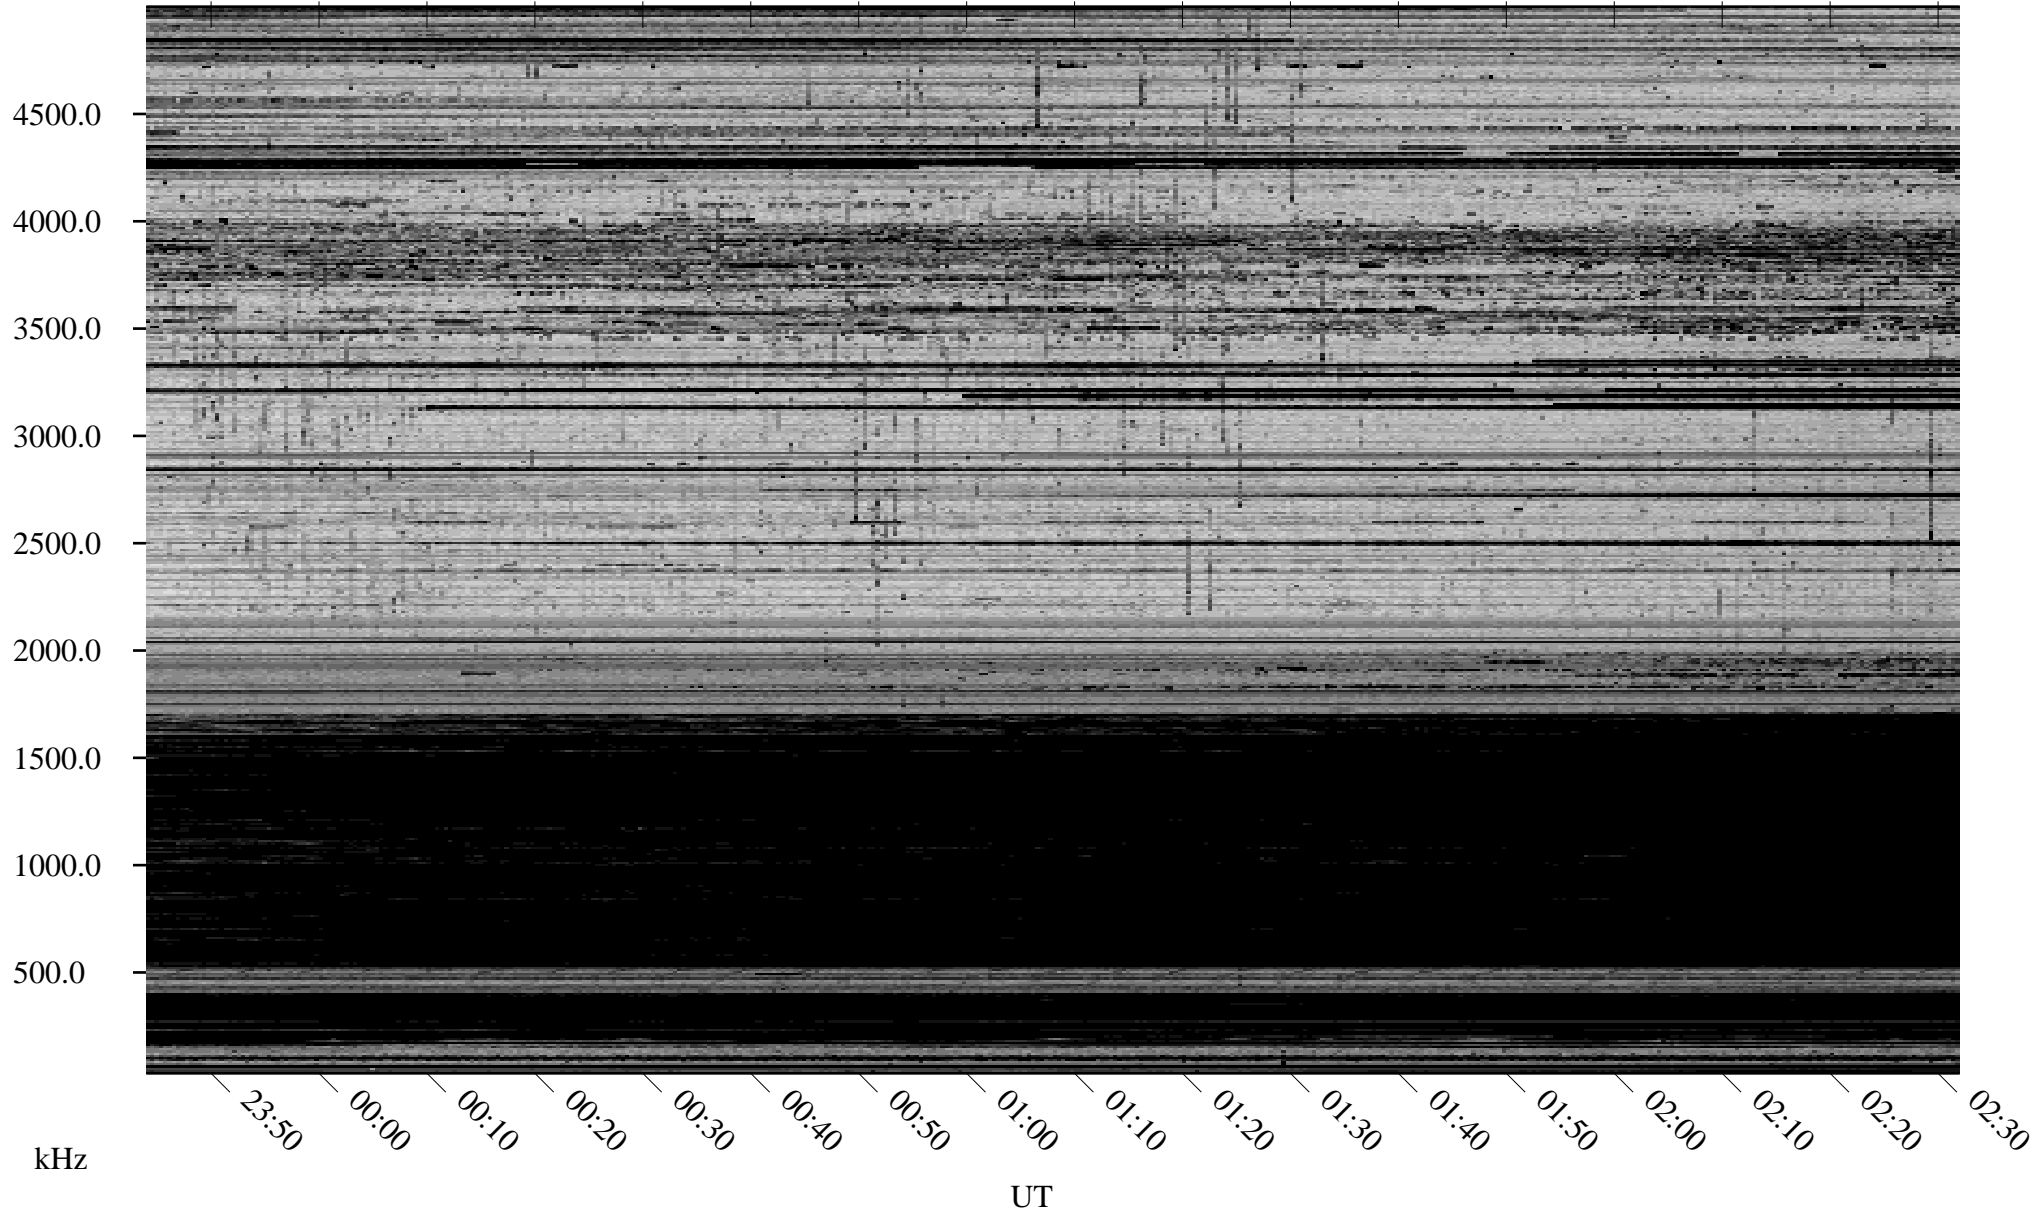

02/09/2009 Churchill, Manitoba

Linear Scale Black = 161 White = 15

ch090401.r01SUm max_12

Page 1

02/09/2009 Churchill, Manitoba

Linear Scale Black = 161 White = 15

ch09040l.r01SUm max_12

Page 2

02/10/2009 Churchill, Manitoba

Linear Scale Black = 161 White = 15

ch09040l.r01SUm max_12

Page 3

02/10/2009 Churchill, Manitoba

Linear Scale Black = 161 White = 15

ch09040l.r01SUm max_12

Page 4

02/10/2009 Churchill, Manitoba

Linear Scale Black = 161 White = 15

ch09040l.r01SUm max_12

Page 5

02/10/2009 Churchill, Manitoba

Linear Scale Black = 161 White = 15

ch09040l.r01SUm max_12

Page 6

02/10/2009 Churchill, Manitoba

Linear Scale Black = 161 White = 15

ch09040l.r01SUm max_12

Page 7

02/10/2009 Churchill, Manitoba

Linear Scale Black = 161 White = 15

ch09040l.r01SUm max_12

Page 8