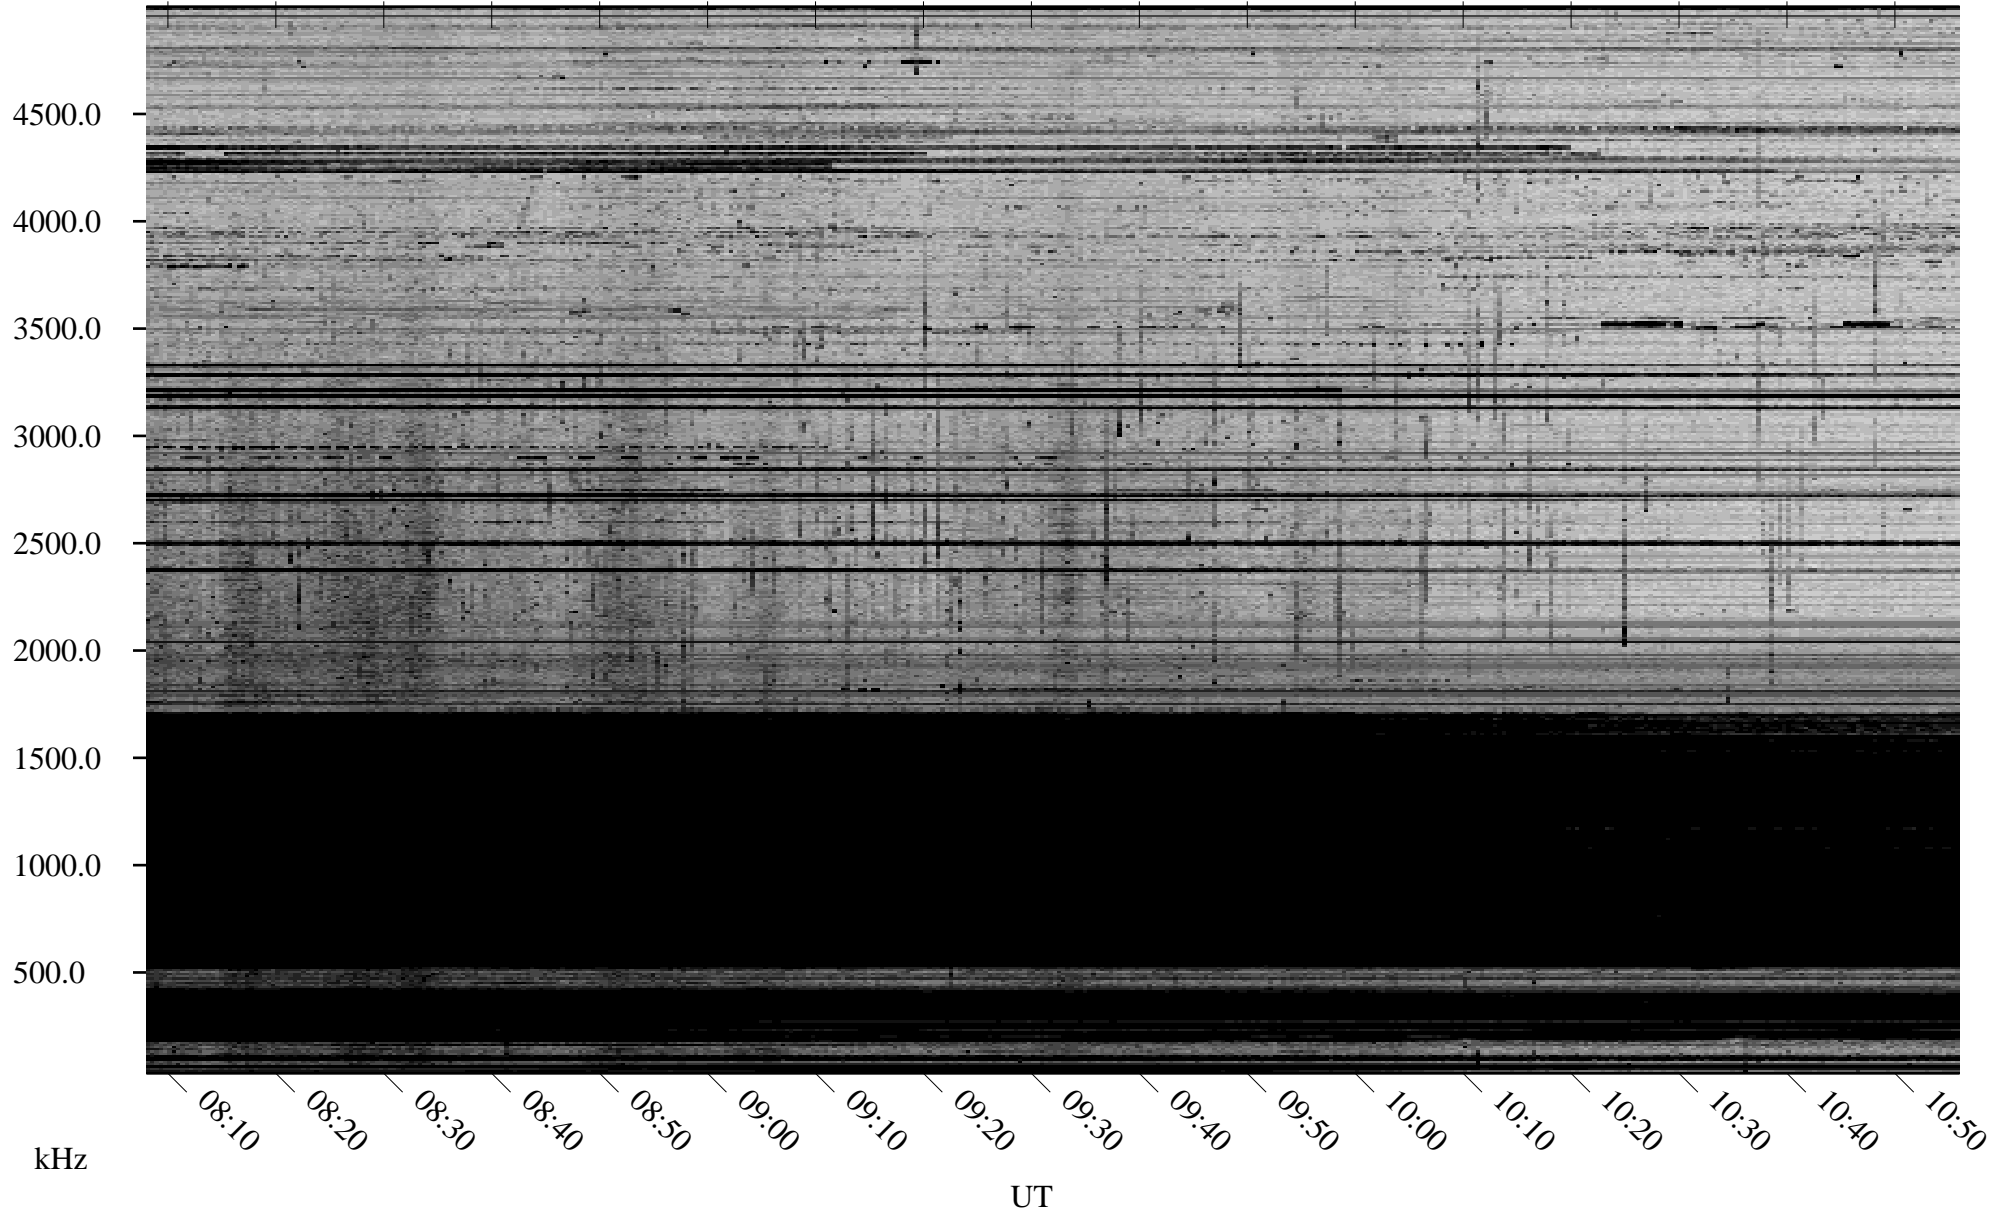

02/09/2009 Churchill, Manitoba

Linear Scale Black = 161 White = 15

ch090401.r01SUm max_12

Page 1

02/09/2009 Churchill, Manitoba

Linear Scale Black = 161 White = 15

ch09040l.r01SUm max_12

Page 2

02/10/2009 Churchill, Manitoba

Linear Scale Black = 161 White = 15

ch09040l.r01SUm max_12

Page 3

02/10/2009 Churchill, Manitoba

Linear Scale Black = 161 White = 15

ch09040l.r01SUm max_12

Page 4

02/10/2009 Churchill, Manitoba

Linear Scale Black = 161 White = 15

ch09040l.r01SUm max_12

Page 5

02/10/2009 Churchill, Manitoba

Linear Scale Black = 161 White = 15

ch09040l.r01SUm max_12

Page 6

02/10/2009 Churchill, Manitoba

Linear Scale Black = 161 White = 15

ch09040l.r01SUm max_12

Page 7

02/10/2009 Churchill, Manitoba

Linear Scale Black = 161 White = 15

ch09040l.r01SUm max_12

Page 8