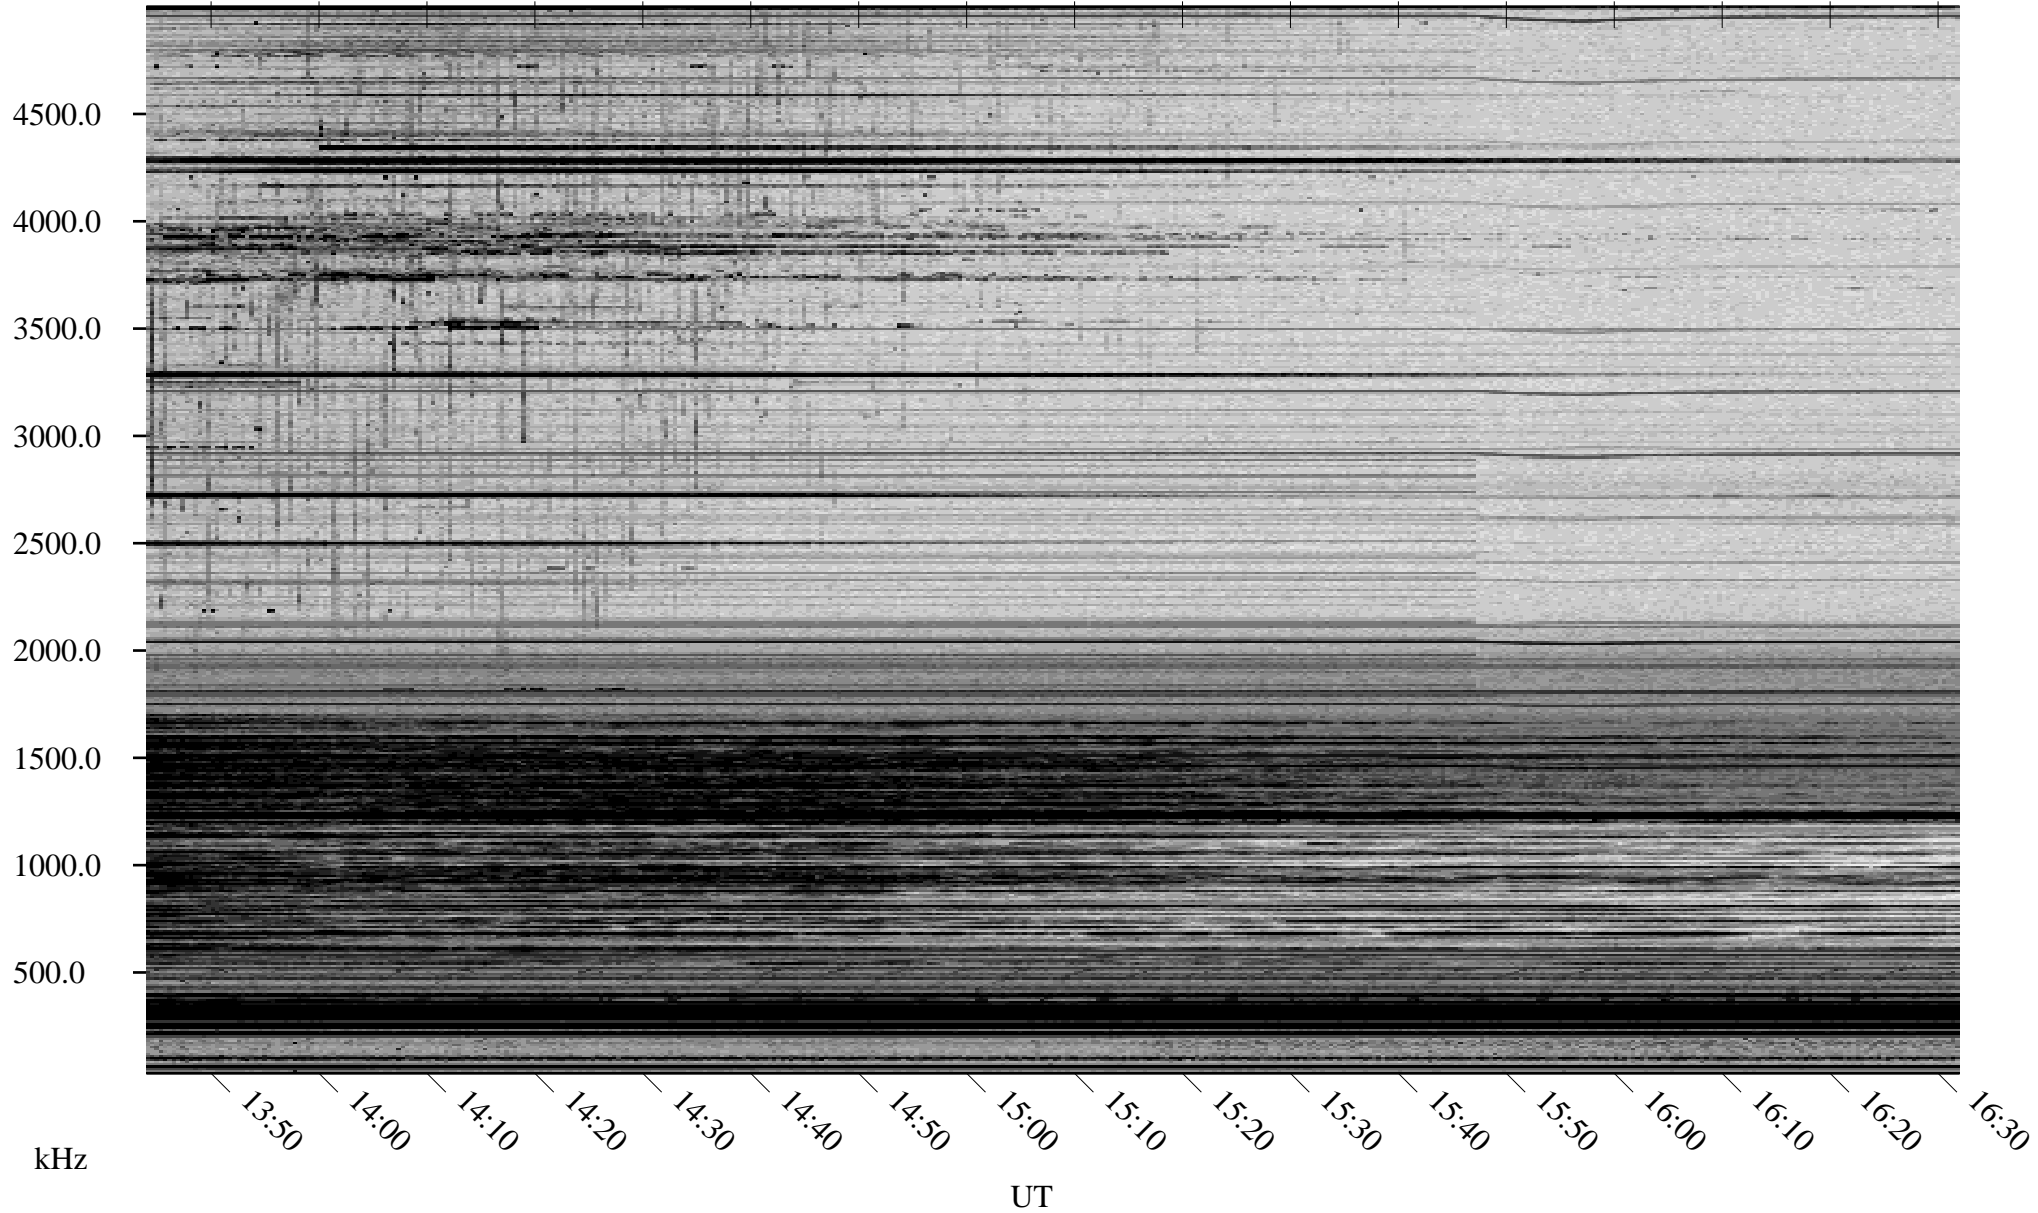

02/09/2009 Churchill, Manitoba

Linear Scale Black = 161 White = 15

ch090401.r01SUm max_12

Page 1

02/09/2009 Churchill, Manitoba

Linear Scale Black = 161 White = 15

ch09040l.r01SUm max_12

Page 2

02/10/2009 Churchill, Manitoba

Linear Scale Black = 161 White = 15

ch09040l.r01SUm max_12

Page 3

02/10/2009 Churchill, Manitoba

Linear Scale Black = 161 White = 15

ch09040l.r01SUm max_12

Page 4

02/10/2009 Churchill, Manitoba

Linear Scale Black = 161 White = 15

ch09040l.r01SUm max_12

Page 5

02/10/2009 Churchill, Manitoba

Linear Scale Black = 161 White = 15

ch09040l.r01SUm max_12

Page 6

02/10/2009 Churchill, Manitoba

Linear Scale Black = 161 White = 15

ch09040l.r01SUm max_12

Page 7

02/10/2009 Churchill, Manitoba

Linear Scale Black = 161 White = 15

ch09040l.r01SUm max_12

Page 8