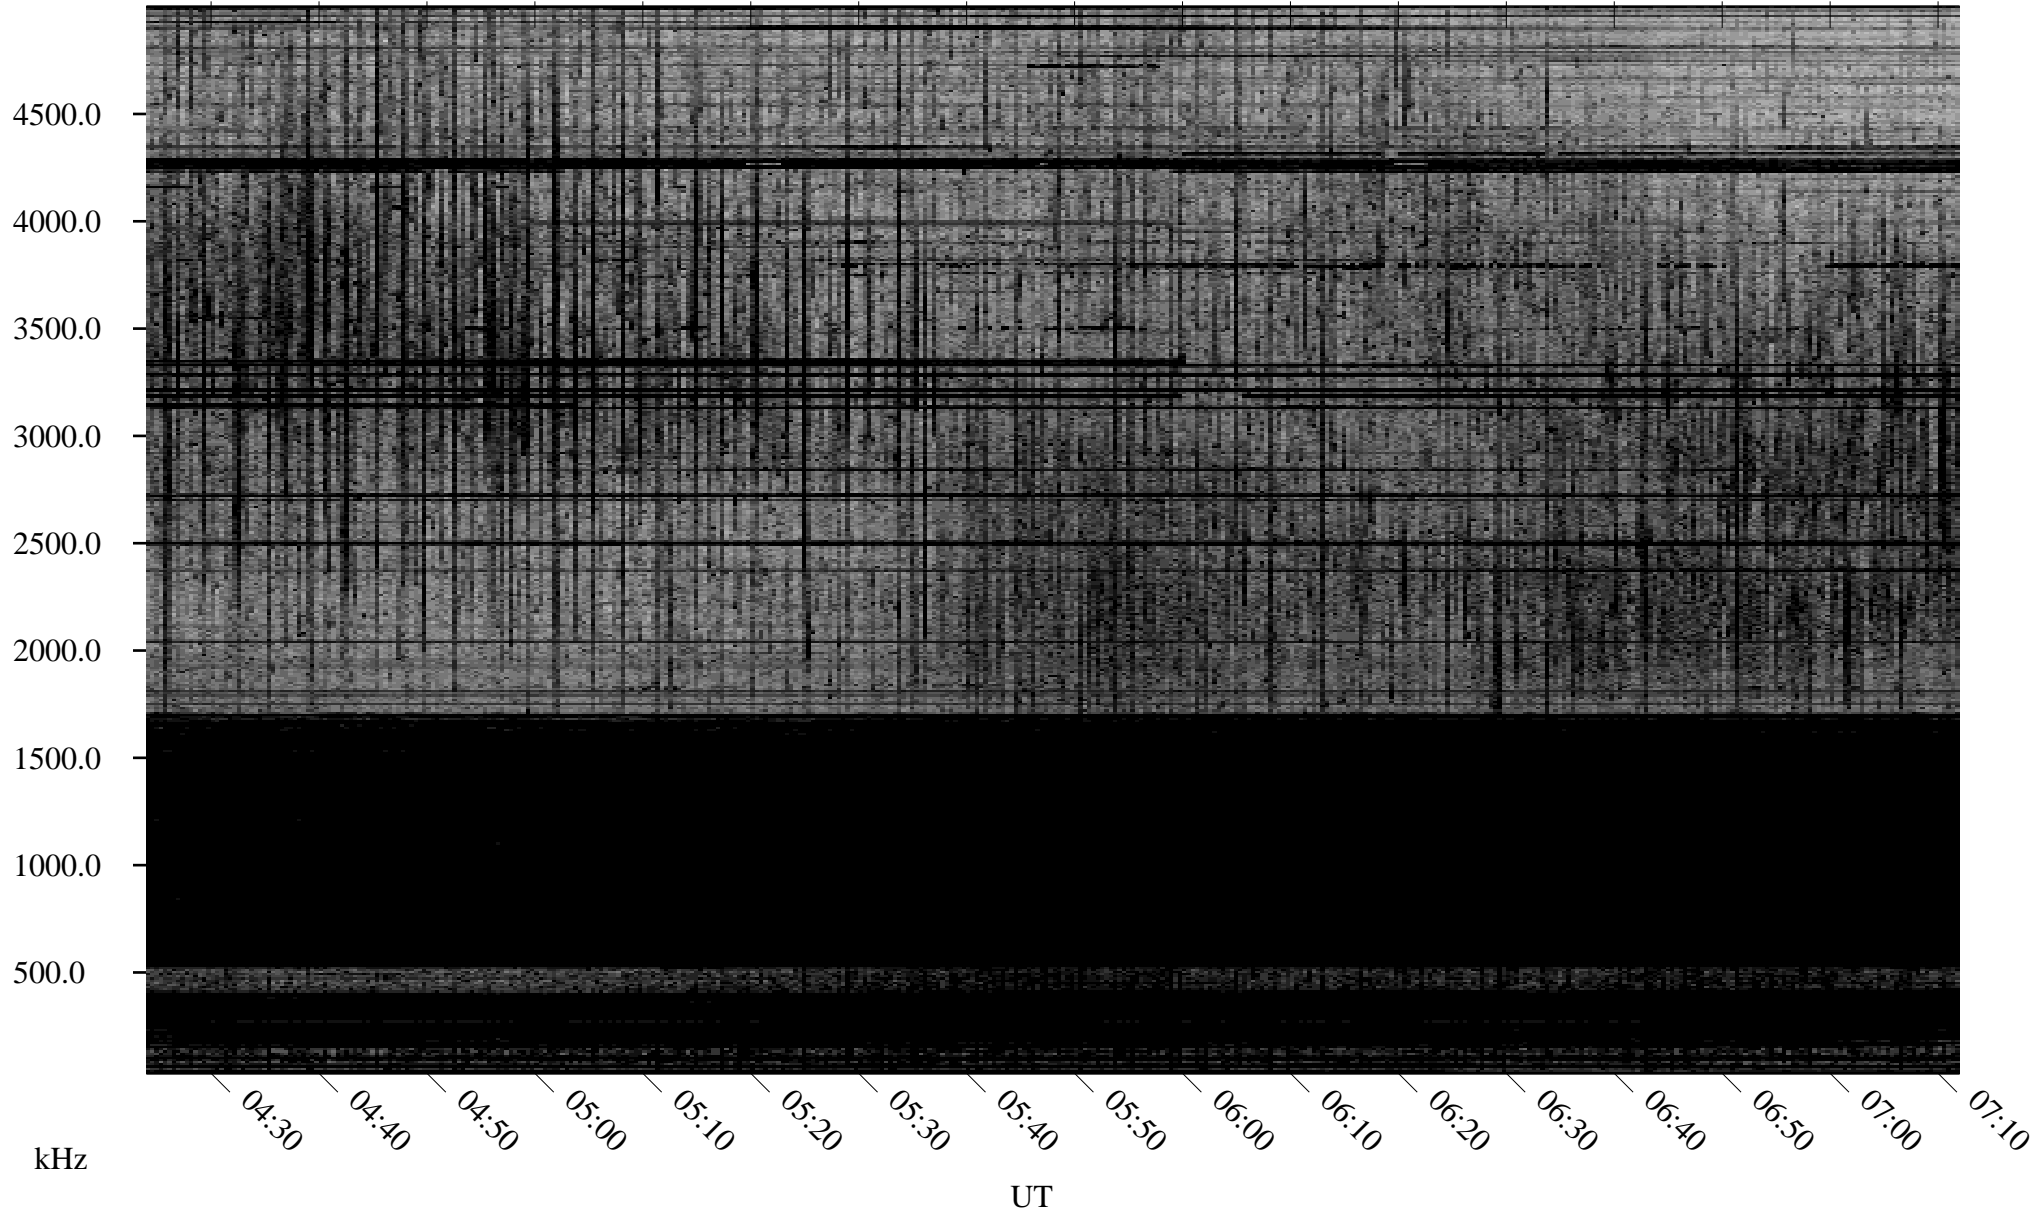

02/10/2009 Churchill, Manitoba

Linear Scale Black = 161 White = 15

ch090411.r00SUm max_12

Page 1

02/10/2009 Churchill, Manitoba

Linear Scale Black = 161 White = 15

ch090411.r00SUm max_12

Page 2

02/11/2009 Churchill, Manitoba

Linear Scale Black = 161 White = 15

ch090411.r00SUm max_12

Page 3

02/11/2009 Churchill, Manitoba

Linear Scale Black = 161 White = 15

ch090411.r00SUm max_12

Page 4

02/11/2009 Churchill, Manitoba

Linear Scale Black = 161 White = 15

ch090411.r00SUm max_12

Page 5

02/11/2009 Churchill, Manitoba

Linear Scale Black = 161 White = 15

ch090411.r00SUm max_12

Page 6

02/11/2009 Churchill, Manitoba

Linear Scale Black = 161 White = 15

ch090411.r00SUm max_12

Page 7

02/11/2009 Churchill, Manitoba

Linear Scale Black = 161 White = 15

ch090411.r00SUm max_12

Page 8