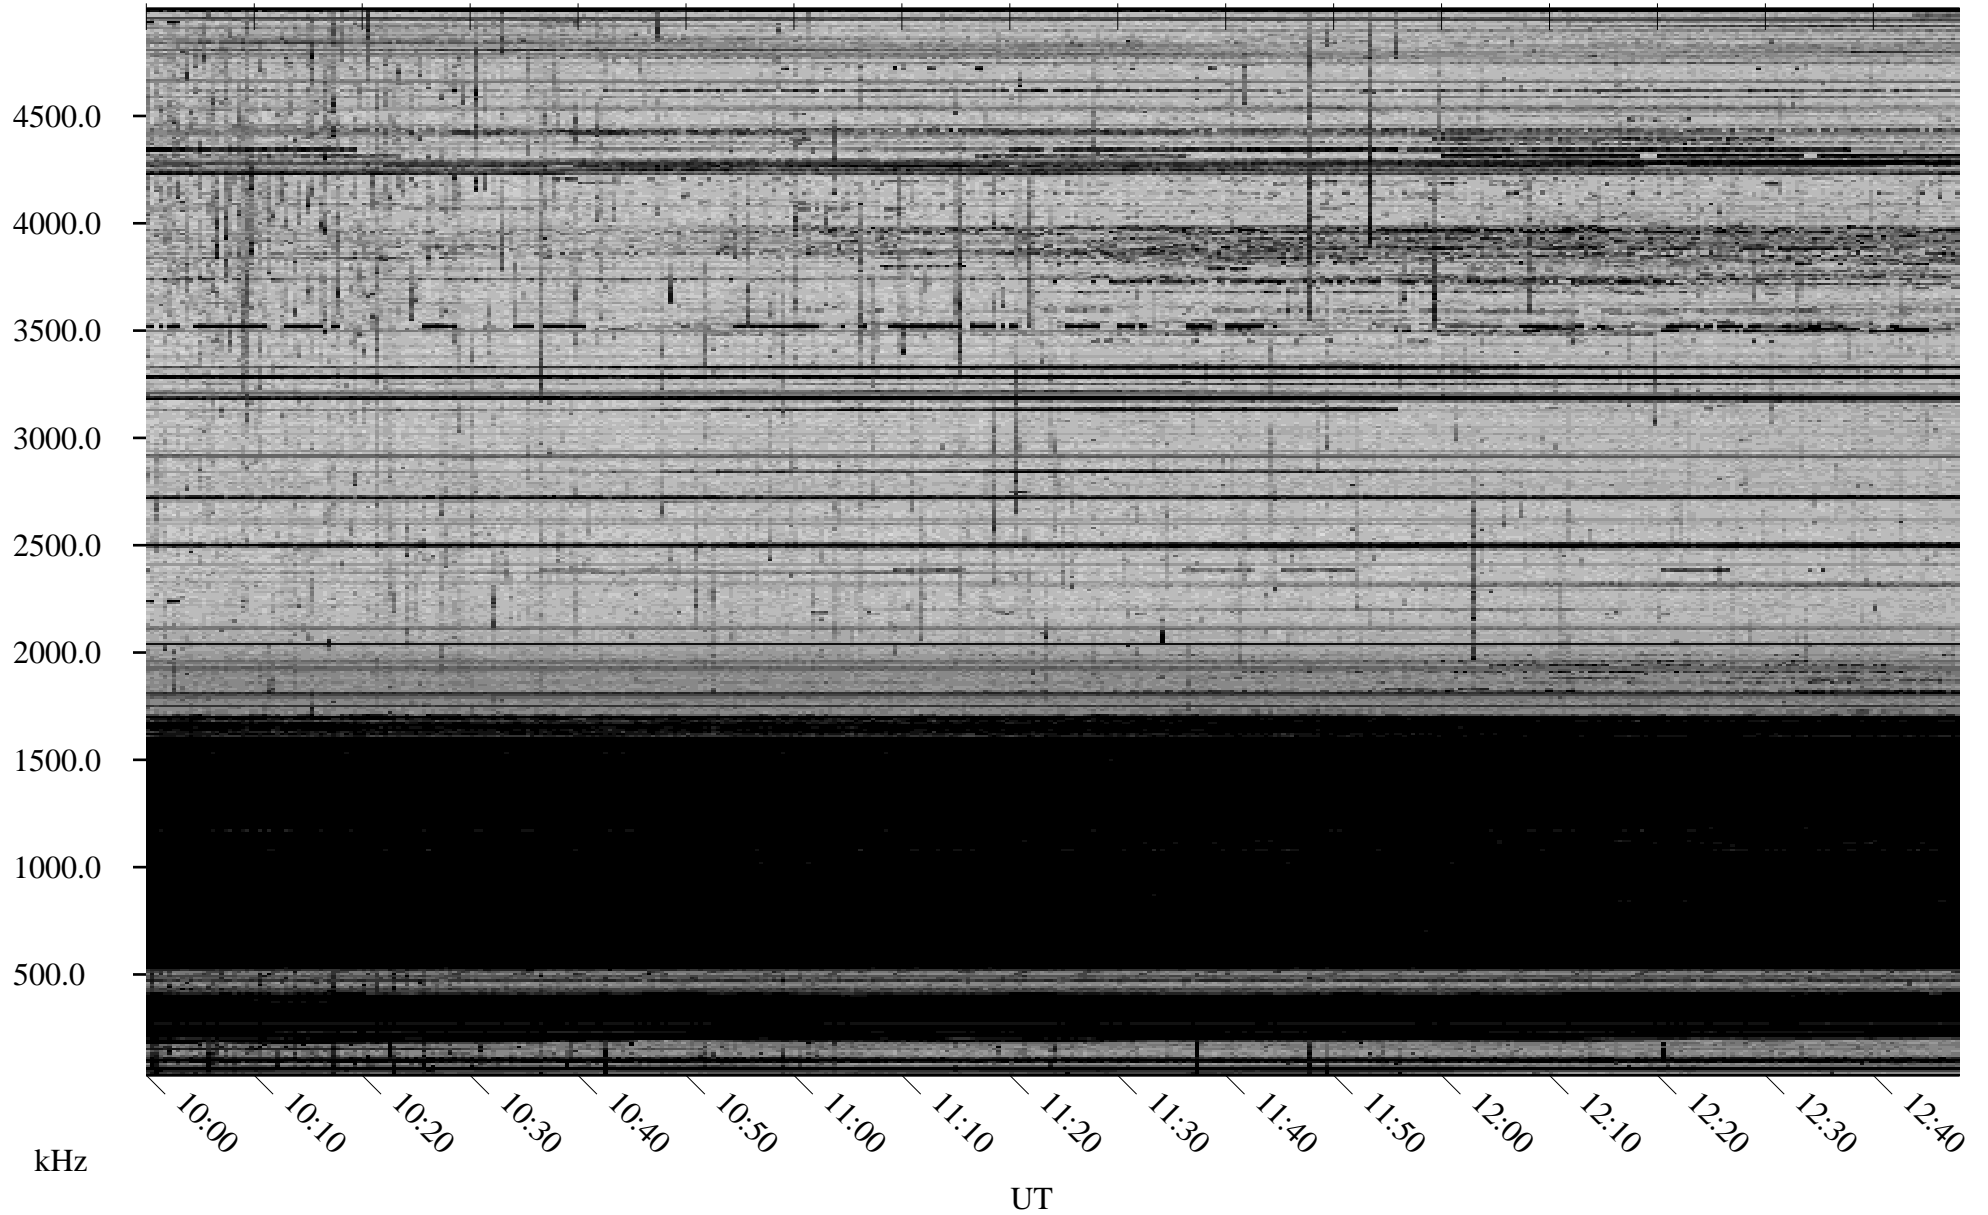

02/11/2009 Churchill, Manitoba

Linear Scale Black = 161 White = 15

ch090411.r00SUm max_12

Page 5

02/11/2009 Churchill, Manitoba

Linear Scale Black = 161 White = 15

ch090411.r00SUm max_12

Page 6

02/11/2009 Churchill, Manitoba

Linear Scale Black = 161 White = 15

ch090411.r00SUm max_12

Page 7

02/11/2009 Churchill, Manitoba

Linear Scale Black = 161 White = 15

ch090411.r00SUm max_12

Page 8