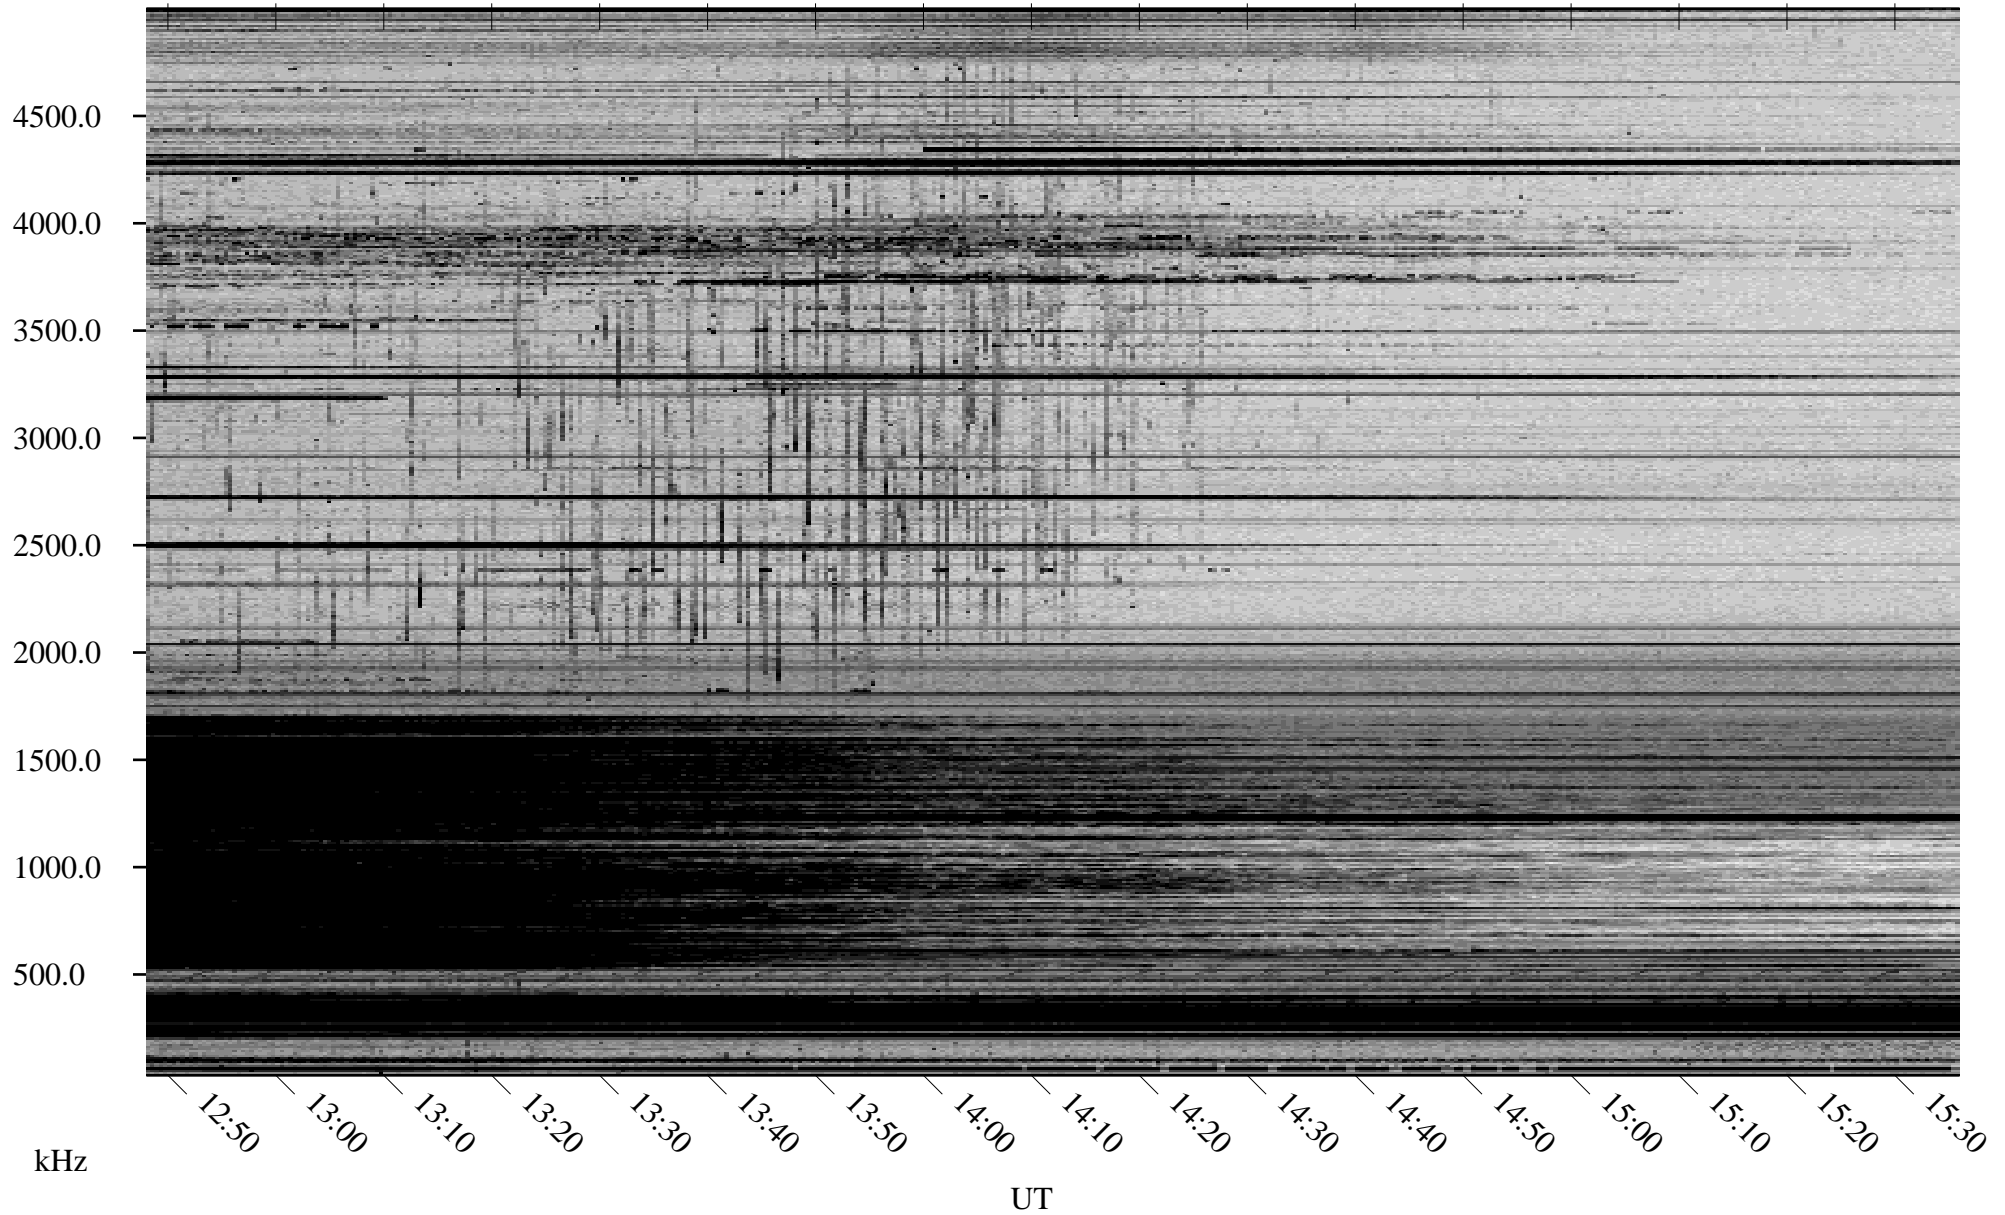

02/10/2009 Churchill, Manitoba

Linear Scale Black = 161 White = 15

ch090411.r00SUm max_12

Page 1

02/10/2009 Churchill, Manitoba

Linear Scale Black = 161 White = 15

ch090411.r00SUm max_12

Page 2

02/11/2009 Churchill, Manitoba

Linear Scale Black = 161 White = 15

ch090411.r00SUm max_12

Page 5

02/11/2009 Churchill, Manitoba

Linear Scale Black = 161 White = 15

ch090411.r00SUm max_12

Page 6

02/11/2009 Churchill, Manitoba

Linear Scale Black = 161 White = 15

ch090411.r00SUm max_12

Page 7

02/11/2009 Churchill, Manitoba

Linear Scale Black = 161 White = 15

ch090411.r00SUm max_12

Page 8