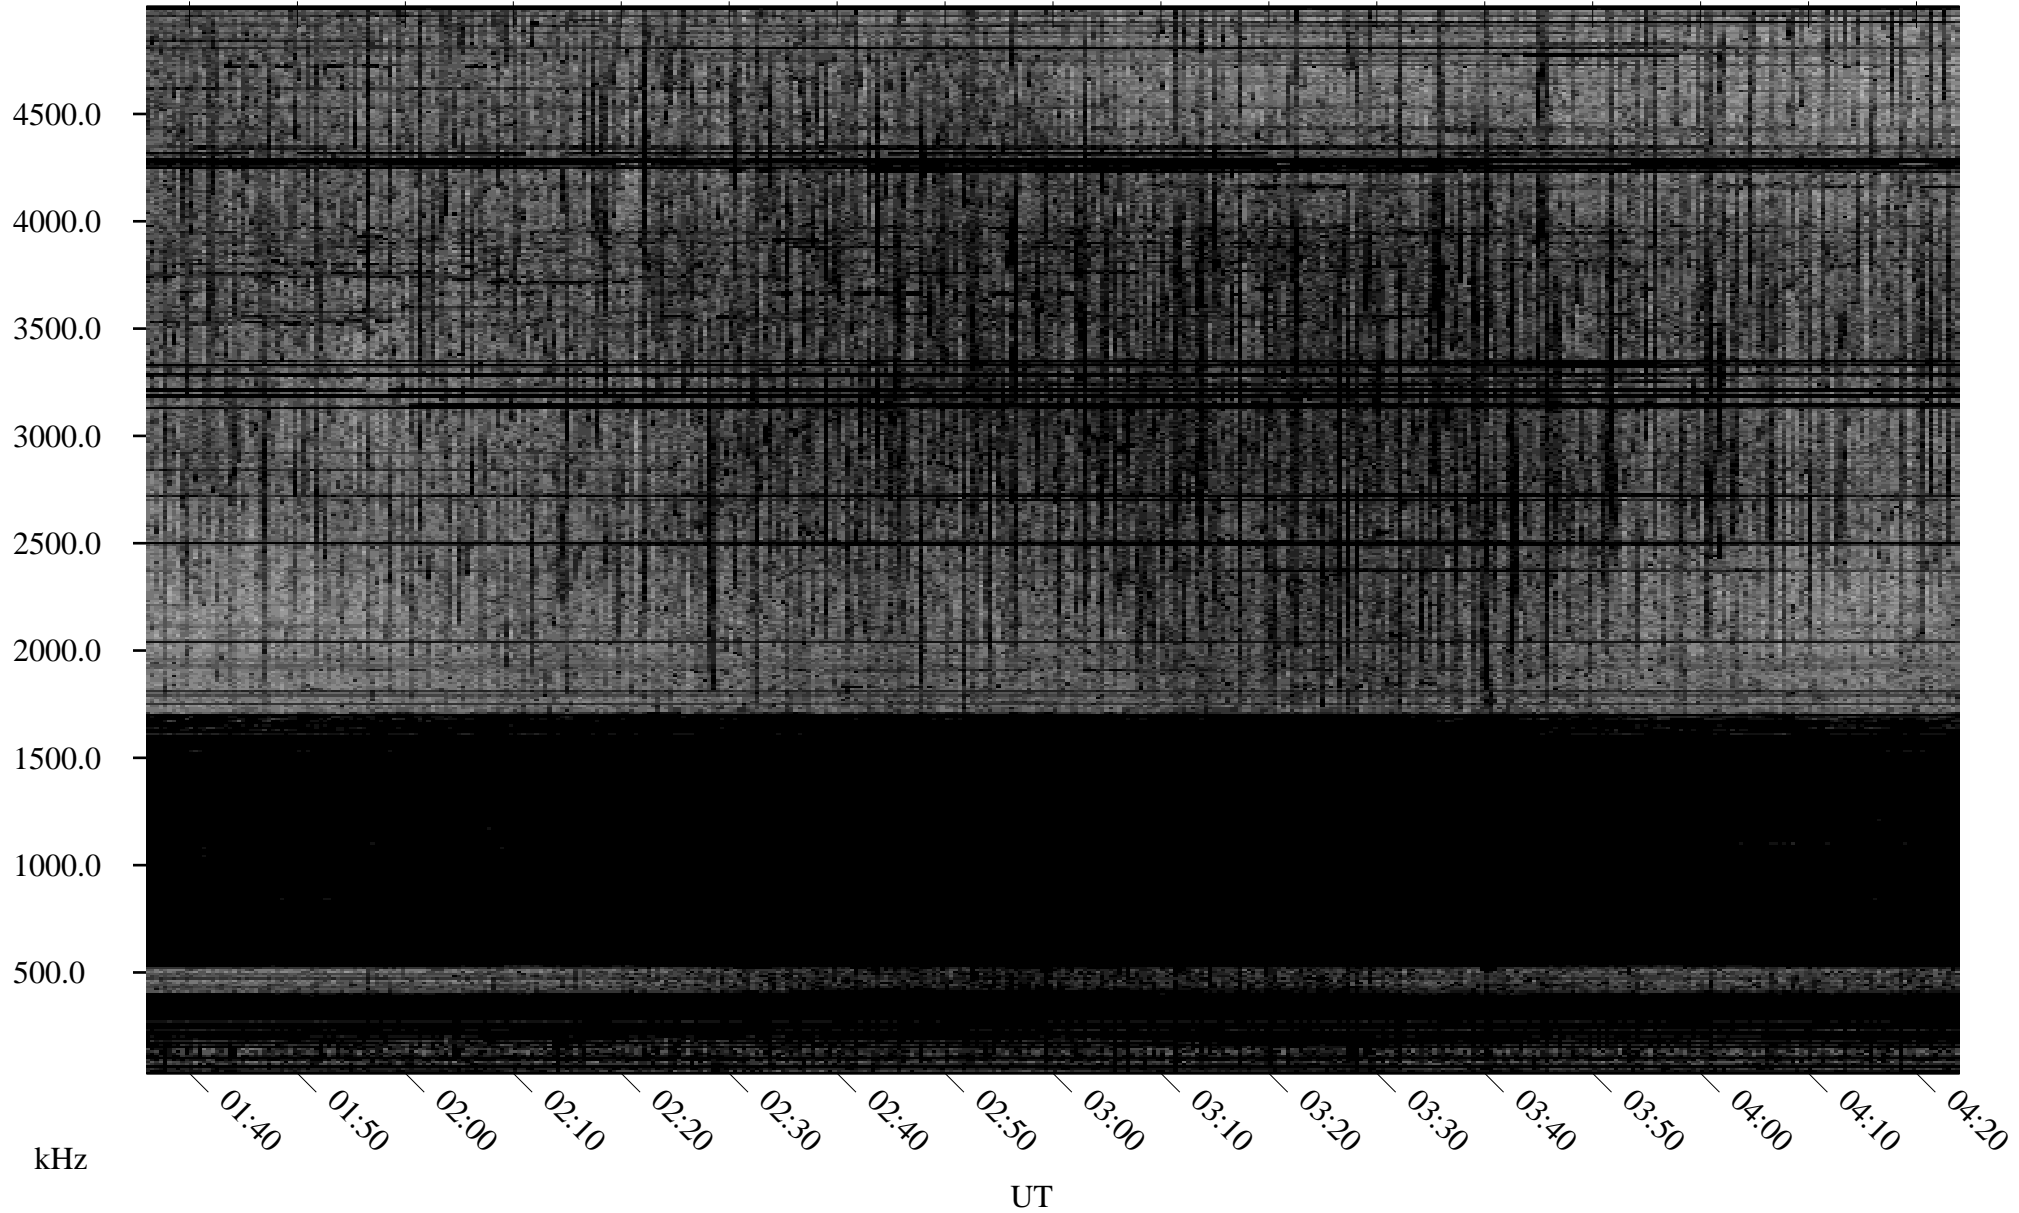

02/10/2009 Churchill, Manitoba

Linear Scale Black = 161 White = 15

ch090411.r00SUm max_12

Page 1

02/10/2009 Churchill, Manitoba

Linear Scale Black = 161 White = 15

ch090411.r00SUm max_12

Page 2

02/11/2009 Churchill, Manitoba

Linear Scale Black = 161 White = 15

ch090411.r00SUm max_12

Page 3

02/11/2009 Churchill, Manitoba

Linear Scale Black = 161 White = 15

ch090411.r00SUm max_12

Page 4

02/11/2009 Churchill, Manitoba

Linear Scale Black = 161 White = 15

ch090411.r00SUm max_12

Page 5

02/11/2009 Churchill, Manitoba

Linear Scale Black = 161 White = 15

ch090411.r00SUm max_12

Page 6

02/11/2009 Churchill, Manitoba

Linear Scale Black = 161 White = 15

ch090411.r00SUm max_12

Page 7

02/11/2009 Churchill, Manitoba

Linear Scale Black = 161 White = 15

ch090411.r00SUm max_12

Page 8