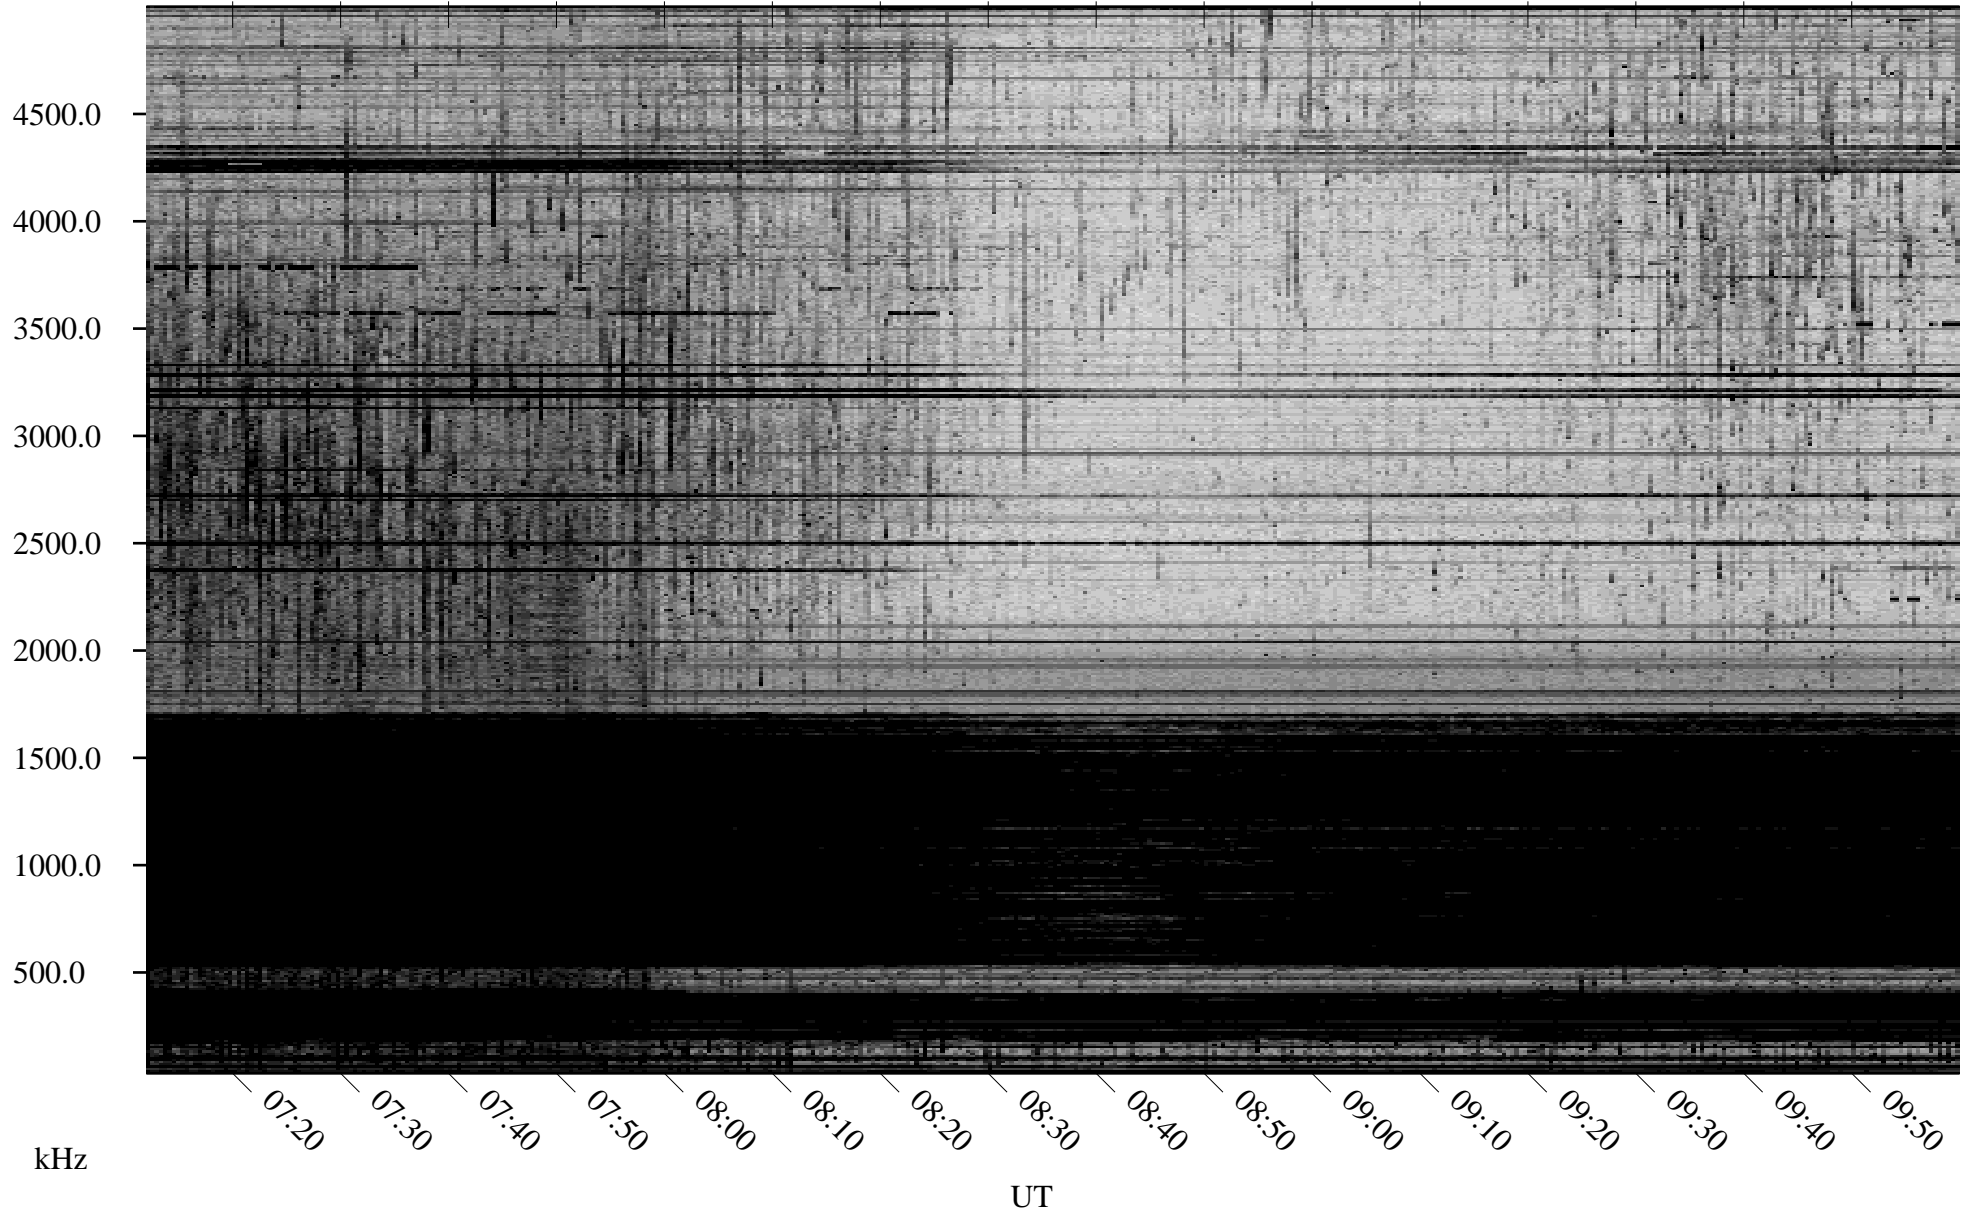

02/10/2009 Churchill, Manitoba

Linear Scale Black = 161 White = 15

ch090411.r00SUm max_12

Page 1

02/10/2009 Churchill, Manitoba

Linear Scale Black = 161 White = 15

ch090411.r00SUm max_12

Page 2

02/11/2009 Churchill, Manitoba

Linear Scale Black = 161 White = 15

ch090411.r00SUm max_12

Page 3

02/11/2009 Churchill, Manitoba

Linear Scale Black = 161 White = 15

ch090411.r00SUm max_12

Page 4

02/11/2009 Churchill, Manitoba

Linear Scale Black = 161 White = 15

ch090411.r00SUm max_12

Page 5

02/11/2009 Churchill, Manitoba

Linear Scale Black = 161 White = 15

ch090411.r00SUm max_12

Page 6

02/11/2009 Churchill, Manitoba

Linear Scale Black = 161 White = 15

ch090411.r00SUm max_12

Page 7

02/11/2009 Churchill, Manitoba

Linear Scale Black = 161 White = 15

ch090411.r00SUm max_12

Page 8