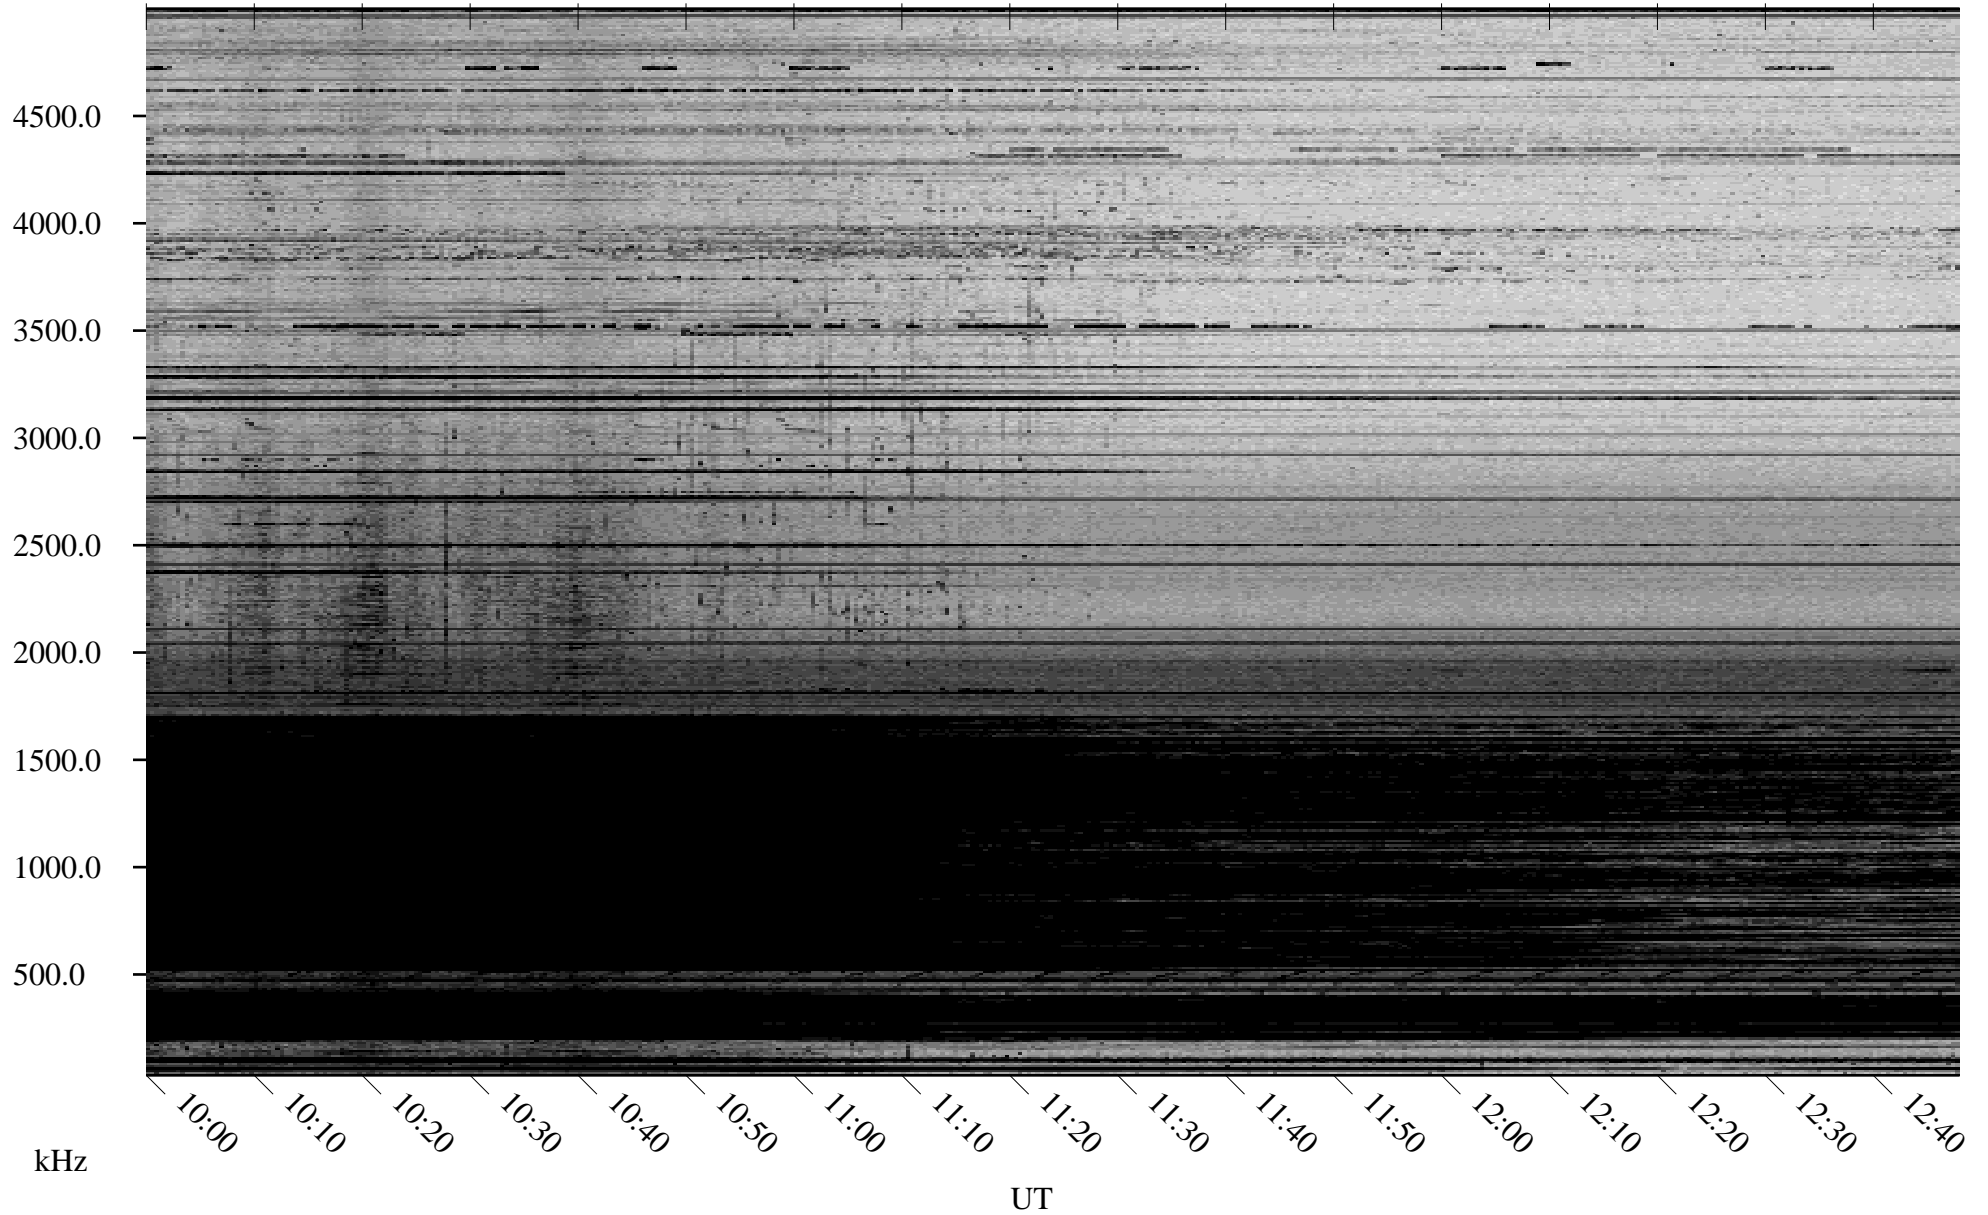

02/11/2009 Churchill, Manitoba

Linear Scale Black = 161 White = 15

ch09042l.r00SUm max_12

Page 1

02/11/2009 Churchill, Manitoba

Linear Scale Black = 161 White = 15

ch09042l.r00SUm max_12

Page 2

02/12/2009 Churchill, Manitoba

Linear Scale Black = 161 White = 15

ch09042l.r00SUm max_12

Page 3

02/12/2009 Churchill, Manitoba

Linear Scale Black = 161 White = 15

ch09042l.r00SUm max_12

Page 4

02/12/2009 Churchill, Manitoba

Linear Scale Black = 161 White = 15

ch09042l.r00SUm max_12

02/12/2009 Churchill, Manitoba

Linear Scale Black = 161 White = 15

ch09042l.r00SUm max_12

Page 6

02/12/2009 Churchill, Manitoba

Linear Scale Black = 161 White = 15

ch09042l.r00SUm max_12

Page 7

02/12/2009 Churchill, Manitoba

Linear Scale Black = 161 White = 15

ch09042l.r00SUm max_12

Page 8