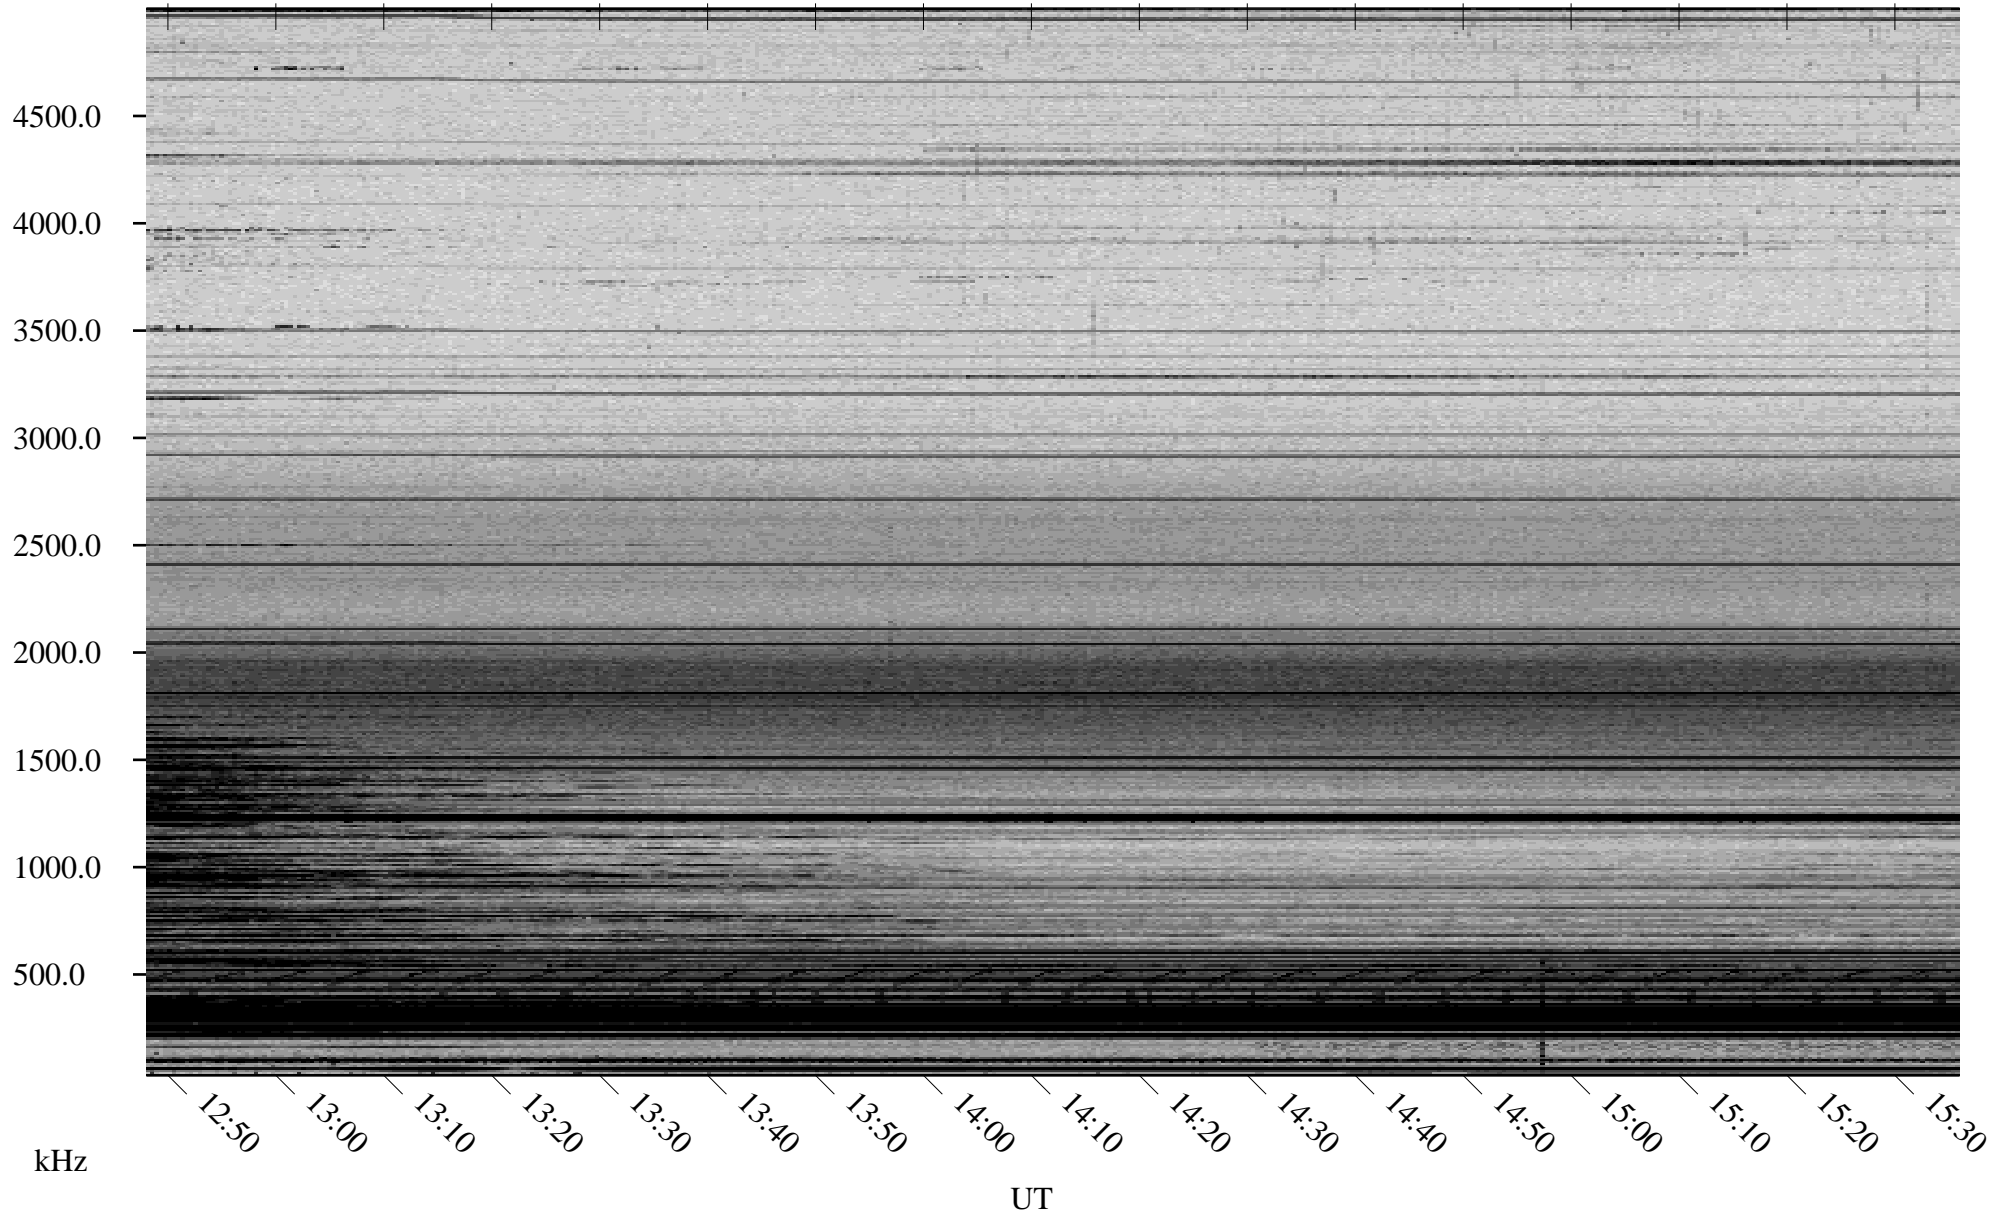

02/11/2009 Churchill, Manitoba

Linear Scale Black = 161 White = 15

ch09042l.r00SUm max_12

Page 1

02/11/2009 Churchill, Manitoba

Linear Scale Black = 161 White = 15

ch09042l.r00SUm max_12

Page 2

02/12/2009 Churchill, Manitoba

Linear Scale Black = 161 White = 15

ch09042l.r00SUm max_12

Page 3

02/12/2009 Churchill, Manitoba

Linear Scale Black = 161 White = 15

ch09042l.r00SUm max_12

Page 4

02/12/2009 Churchill, Manitoba

Linear Scale Black = 161 White = 15

ch09042l.r00SUm max_12

02/12/2009 Churchill, Manitoba

Linear Scale Black = 161 White = 15

ch09042l.r00SUm max_12

Page 6

02/12/2009 Churchill, Manitoba

Linear Scale Black = 161 White = 15

ch09042l.r00SUm max_12

Page 7

02/12/2009 Churchill, Manitoba

Linear Scale Black = 161 White = 15

ch09042l.r00SUm max_12

Page 8