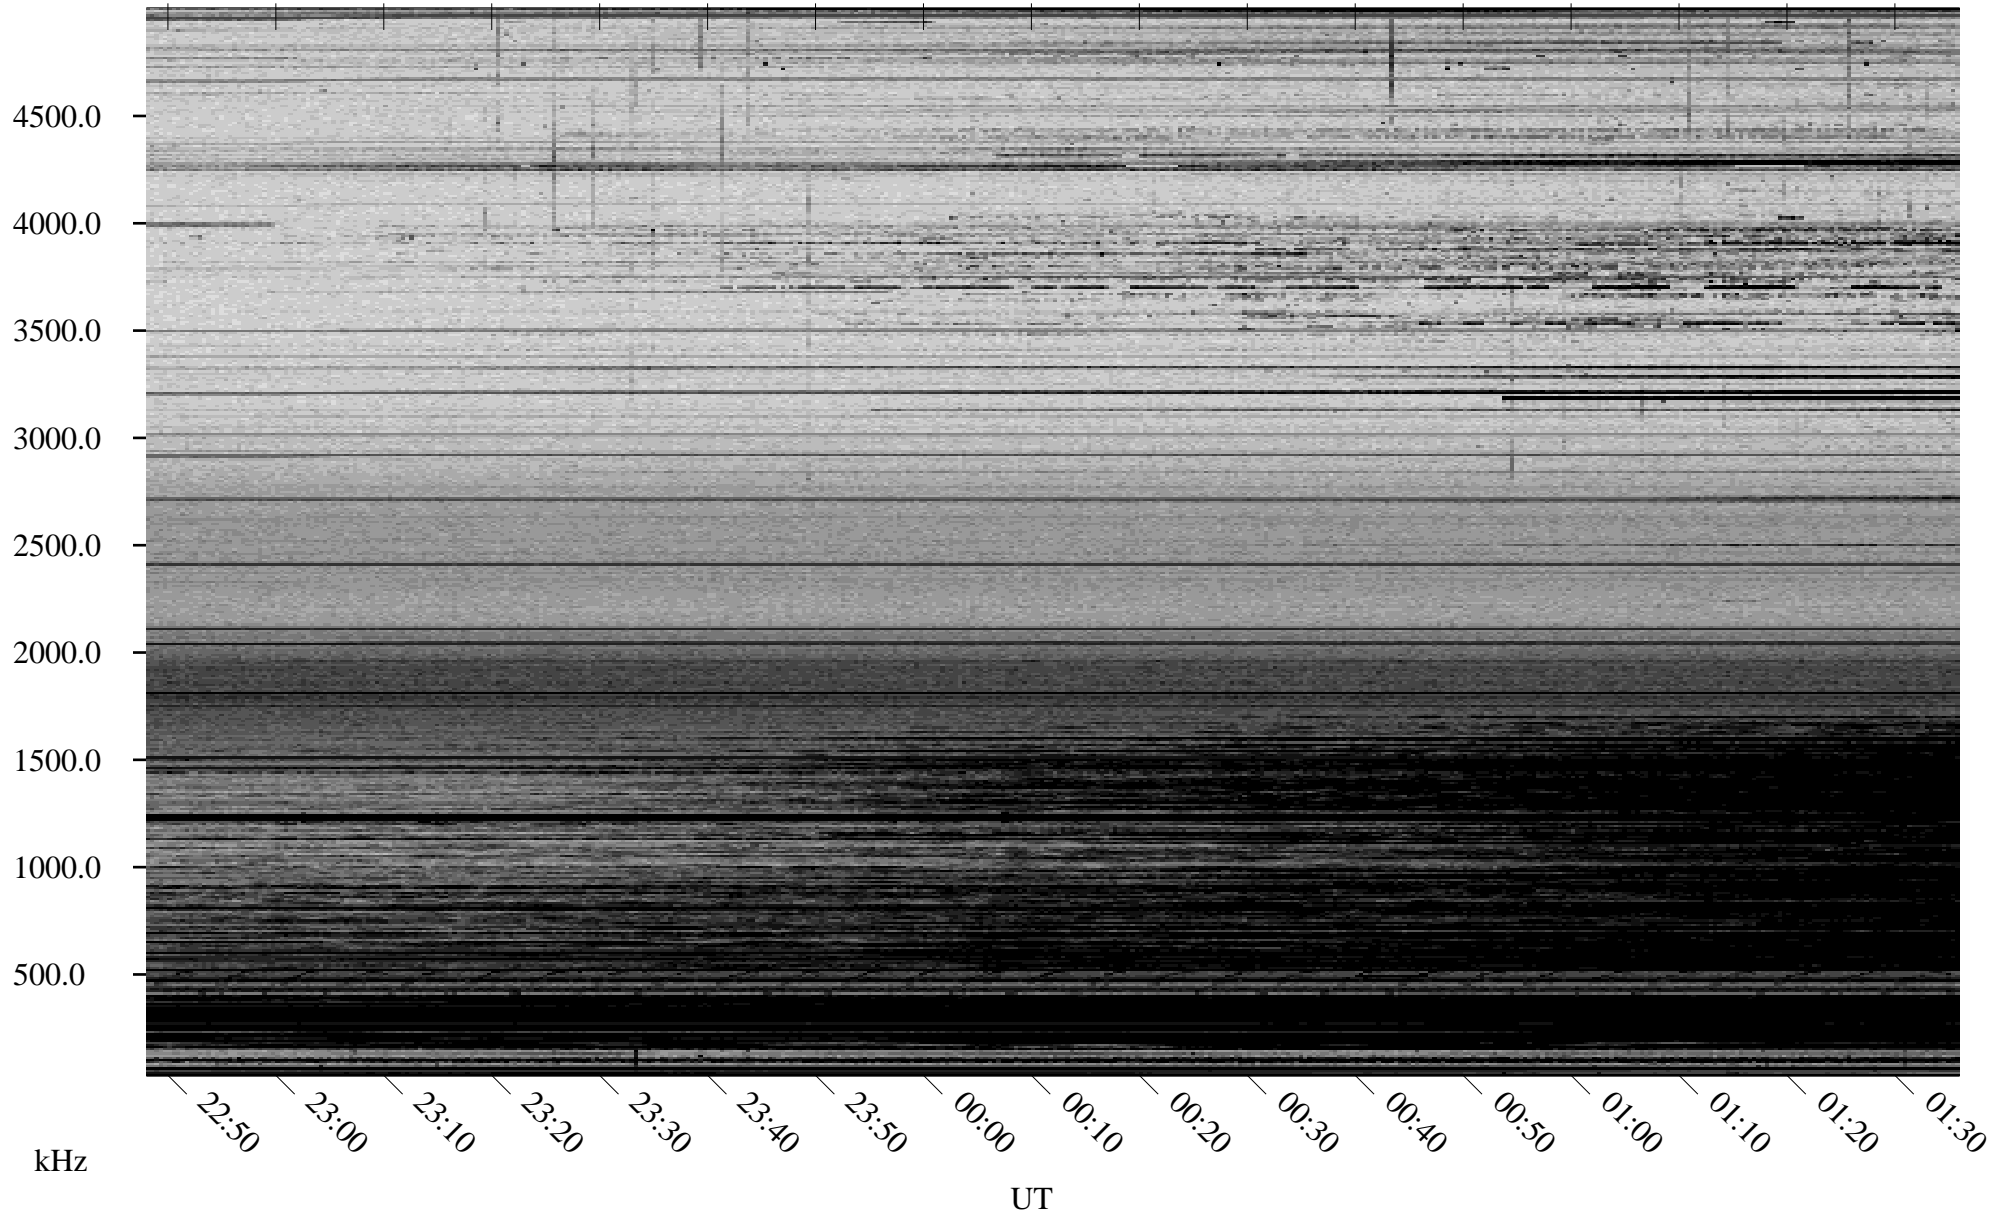

02/11/2009 Churchill, Manitoba

Linear Scale Black = 161 White = 15

ch09042l.r00SUm max_12

Page 1

02/11/2009 Churchill, Manitoba

Linear Scale Black = 161 White = 15

ch09042l.r00SUm max_12

Page 2

02/12/2009 Churchill, Manitoba

Linear Scale Black = 161 White = 15

ch09042l.r00SUm max_12

Page 3

02/12/2009 Churchill, Manitoba

Linear Scale Black = 161 White = 15

ch09042l.r00SUm max_12

Page 4

02/12/2009 Churchill, Manitoba

Linear Scale Black = 161 White = 15

ch09042l.r00SUm max_12

02/12/2009 Churchill, Manitoba

Linear Scale Black = 161 White = 15

ch09042l.r00SUm max_12

Page 6

02/12/2009 Churchill, Manitoba

Linear Scale Black = 161 White = 15

ch09042l.r00SUm max_12

Page 7

02/12/2009 Churchill, Manitoba

Linear Scale Black = 161 White = 15

ch09042l.r00SUm max_12

Page 8