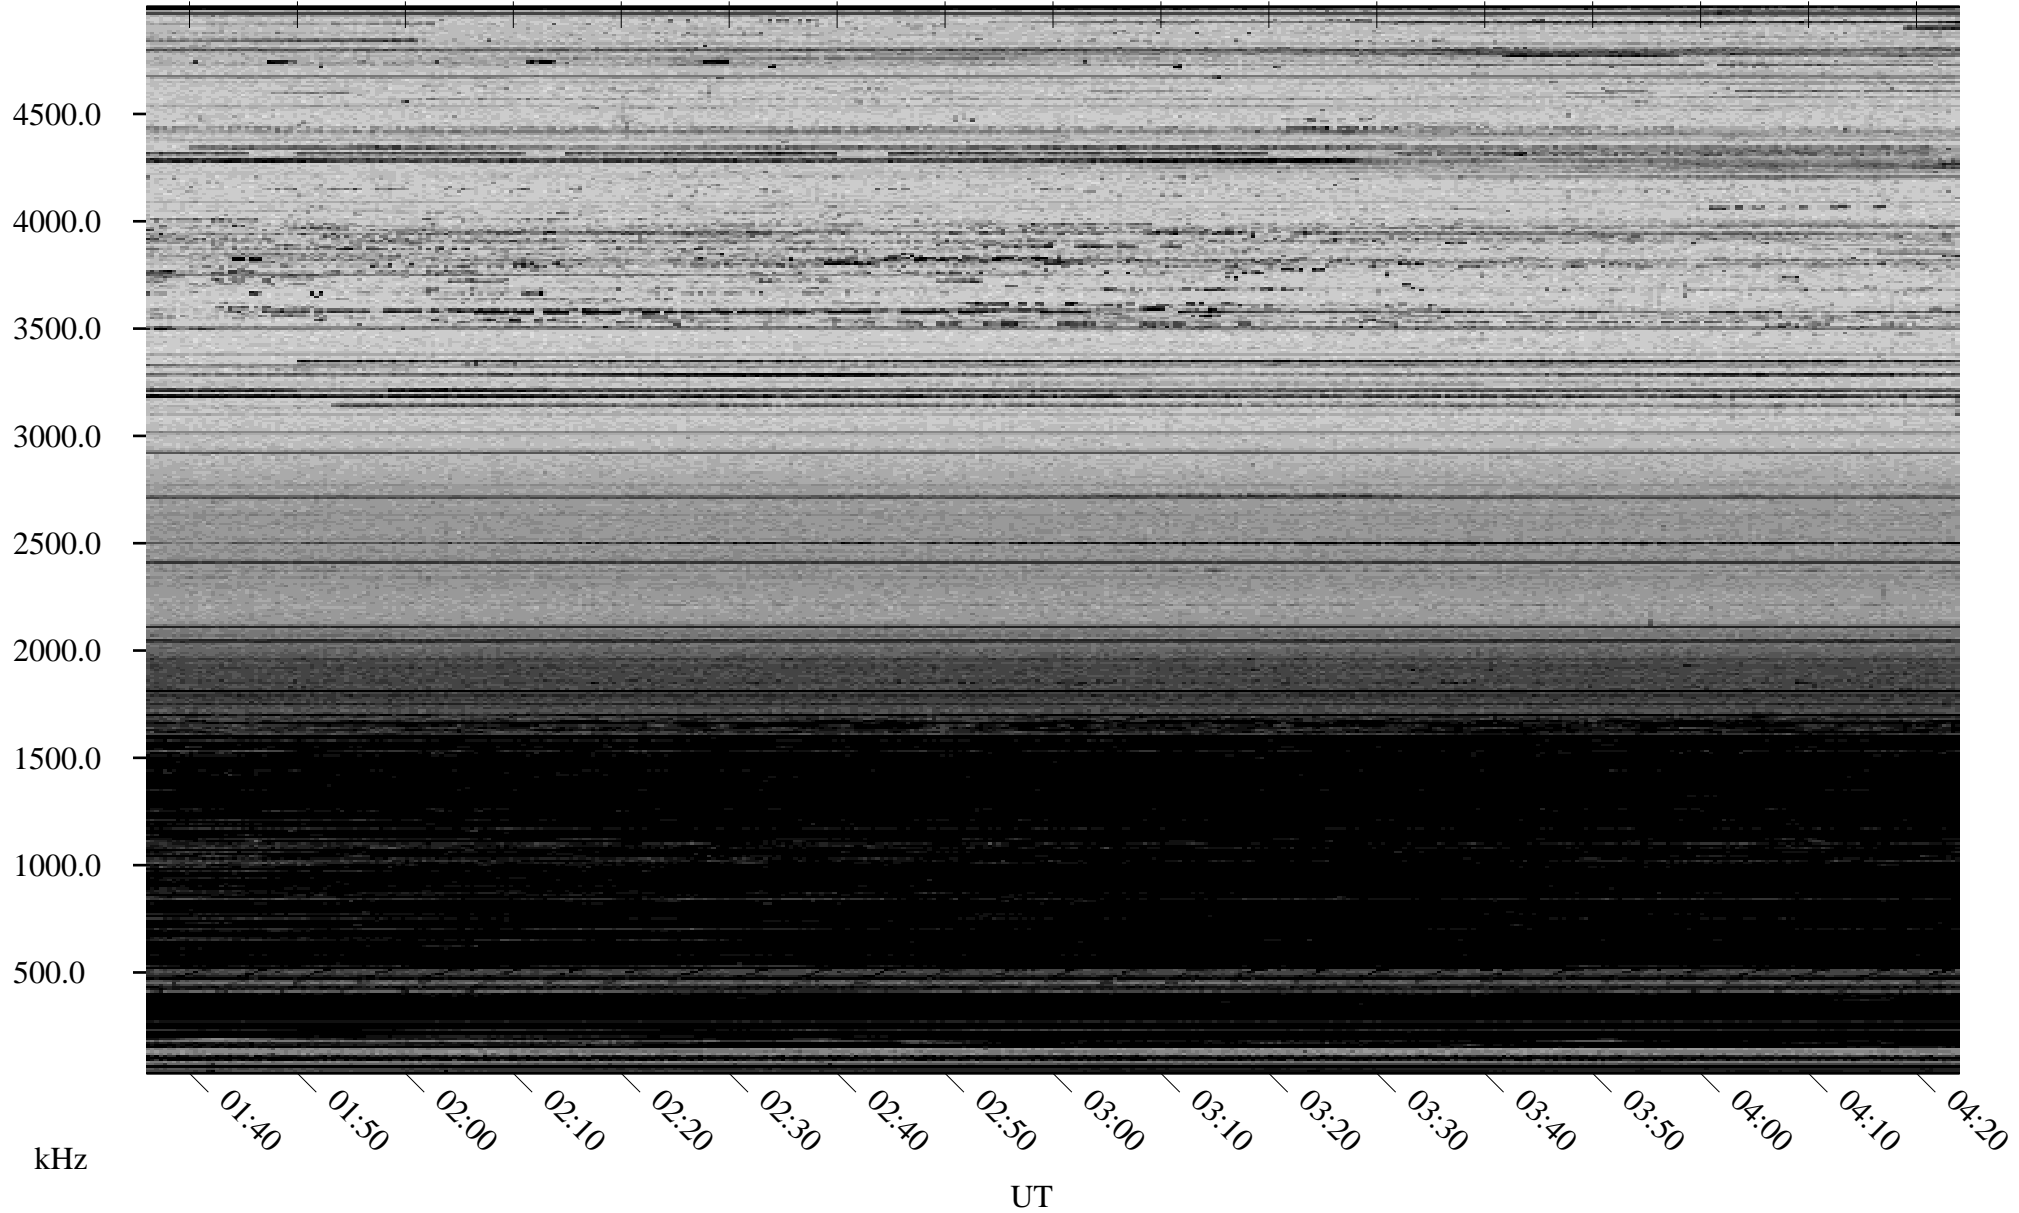

02/12/2009 Churchill, Manitoba

Linear Scale Black = 161 White = 15

ch09043l.r00SUm max_12

Page 1

02/12/2009 Churchill, Manitoba

Linear Scale Black = 161 White = 15

ch09043l.r00SUm max_12

Page 2

02/13/2009 Churchill, Manitoba

Linear Scale Black = 161 White = 15

ch09043l.r00SUm max_12

Page 3

02/13/2009 Churchill, Manitoba

Linear Scale Black = 161 White = 15

ch09043l.r00SUm max_12

Page 4

02/13/2009 Churchill, Manitoba

Linear Scale Black = 161 White = 15

ch09043l.r00SUm max_12

Page 5

02/13/2009 Churchill, Manitoba

Linear Scale Black = 161 White = 15

ch09043l.r00SUm max_12

Page 6

02/13/2009 Churchill, Manitoba

Linear Scale Black = 161 White = 15

ch09043l.r00SUm max_12

Page 7

02/13/2009 Churchill, Manitoba

Linear Scale Black = 161 White = 15

ch09043l.r00SUm max_12

Page 8