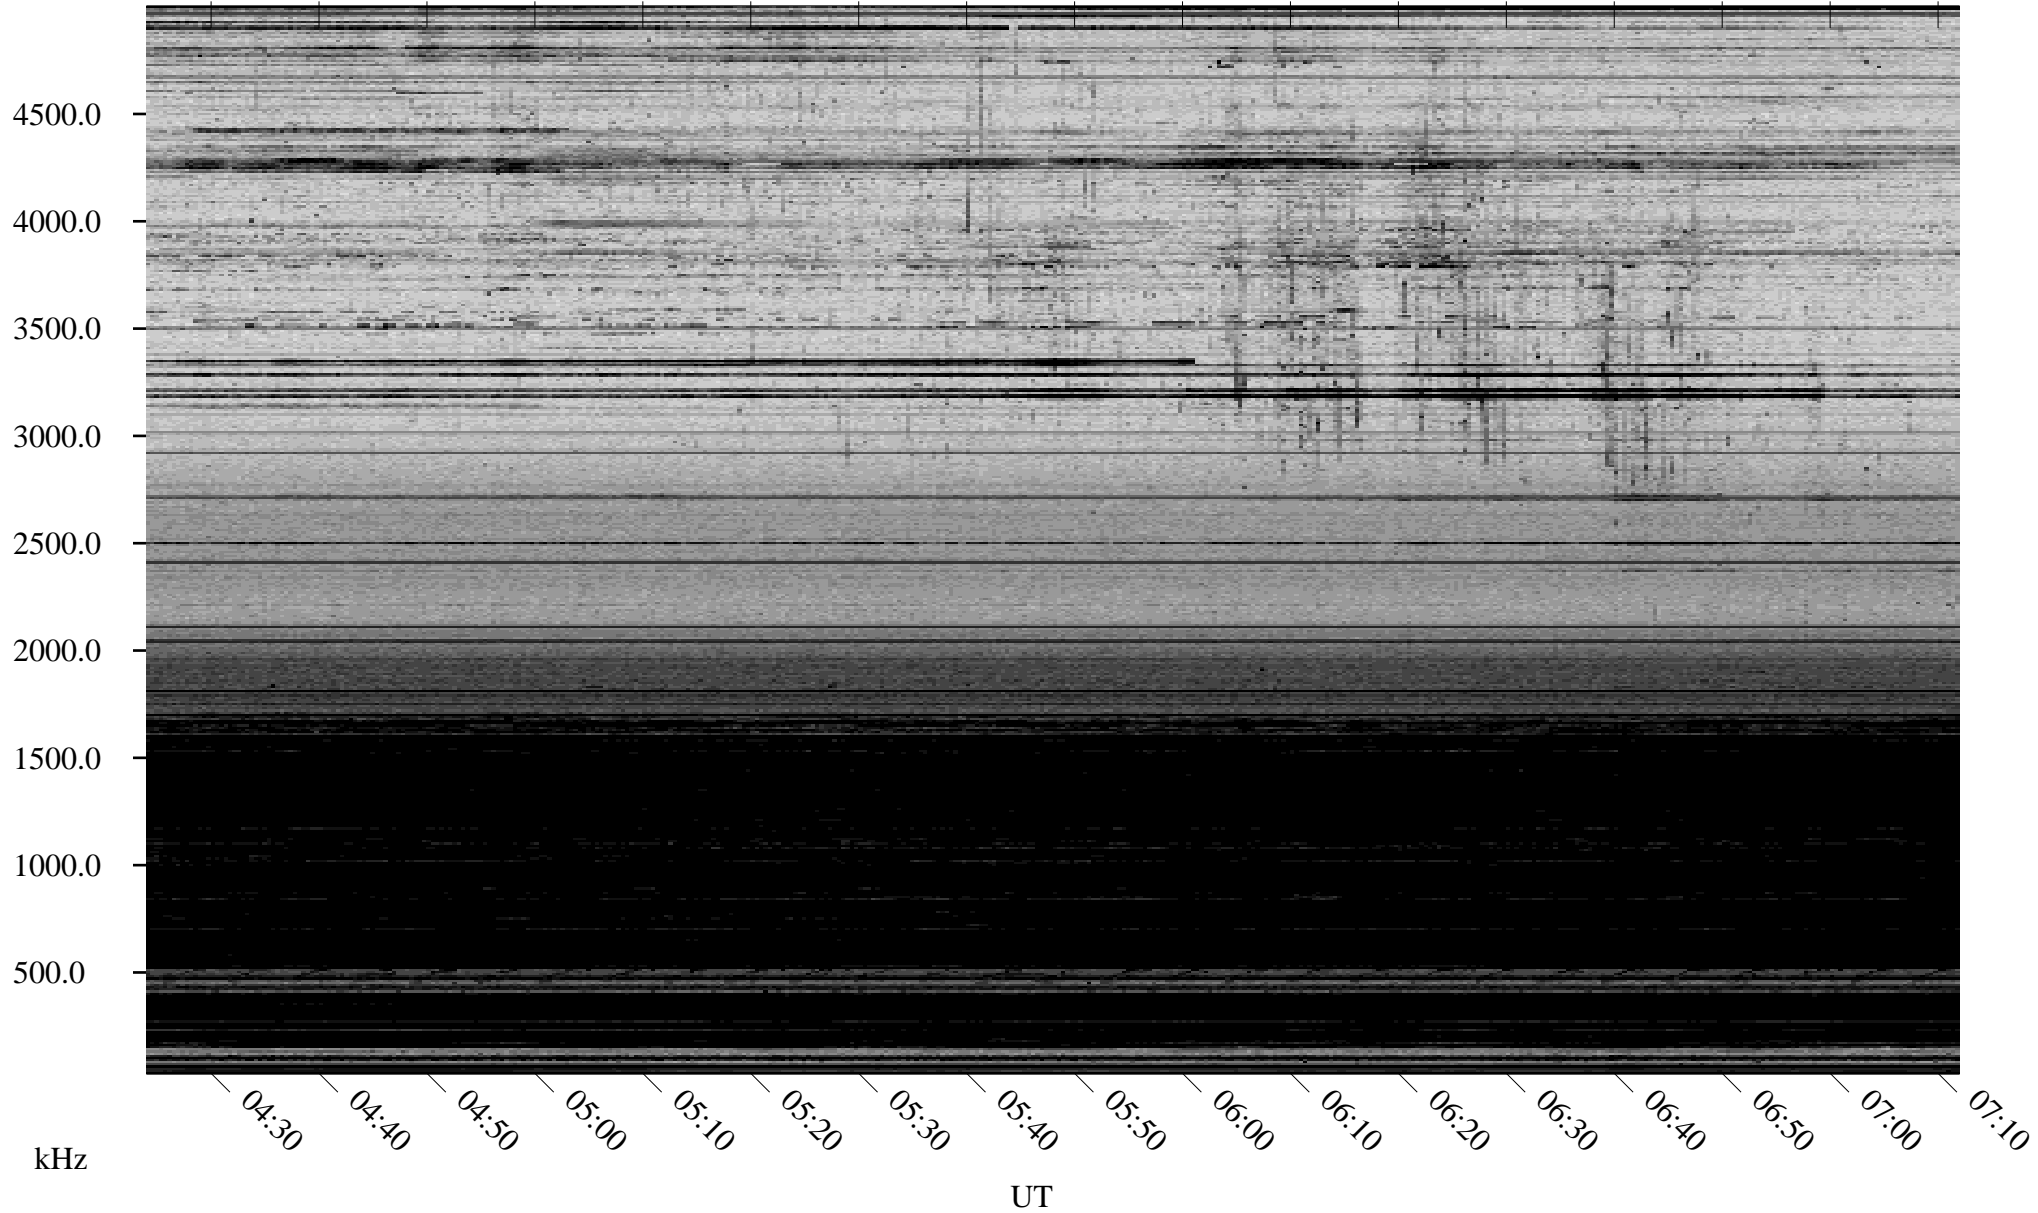

02/12/2009 Churchill, Manitoba

Linear Scale Black = 161 White = 15

ch09043l.r00SUm max_12

Page 1

02/12/2009 Churchill, Manitoba

Linear Scale Black = 161 White = 15

ch09043l.r00SUm max_12

Page 2

02/13/2009 Churchill, Manitoba

Linear Scale Black = 161 White = 15

ch09043l.r00SUm max_12

Page 3

02/13/2009 Churchill, Manitoba

Linear Scale Black = 161 White = 15

ch09043l.r00SUm max_12

Page 4

02/13/2009 Churchill, Manitoba

Linear Scale Black = 161 White = 15

ch09043l.r00SUm max_12

Page 5

02/13/2009 Churchill, Manitoba

Linear Scale Black = 161 White = 15

ch09043l.r00SUm max_12

Page 6

02/13/2009 Churchill, Manitoba

Linear Scale Black = 161 White = 15

ch09043l.r00SUm max_12

Page 7

02/13/2009 Churchill, Manitoba

Linear Scale Black = 161 White = 15

ch09043l.r00SUm max_12

Page 8