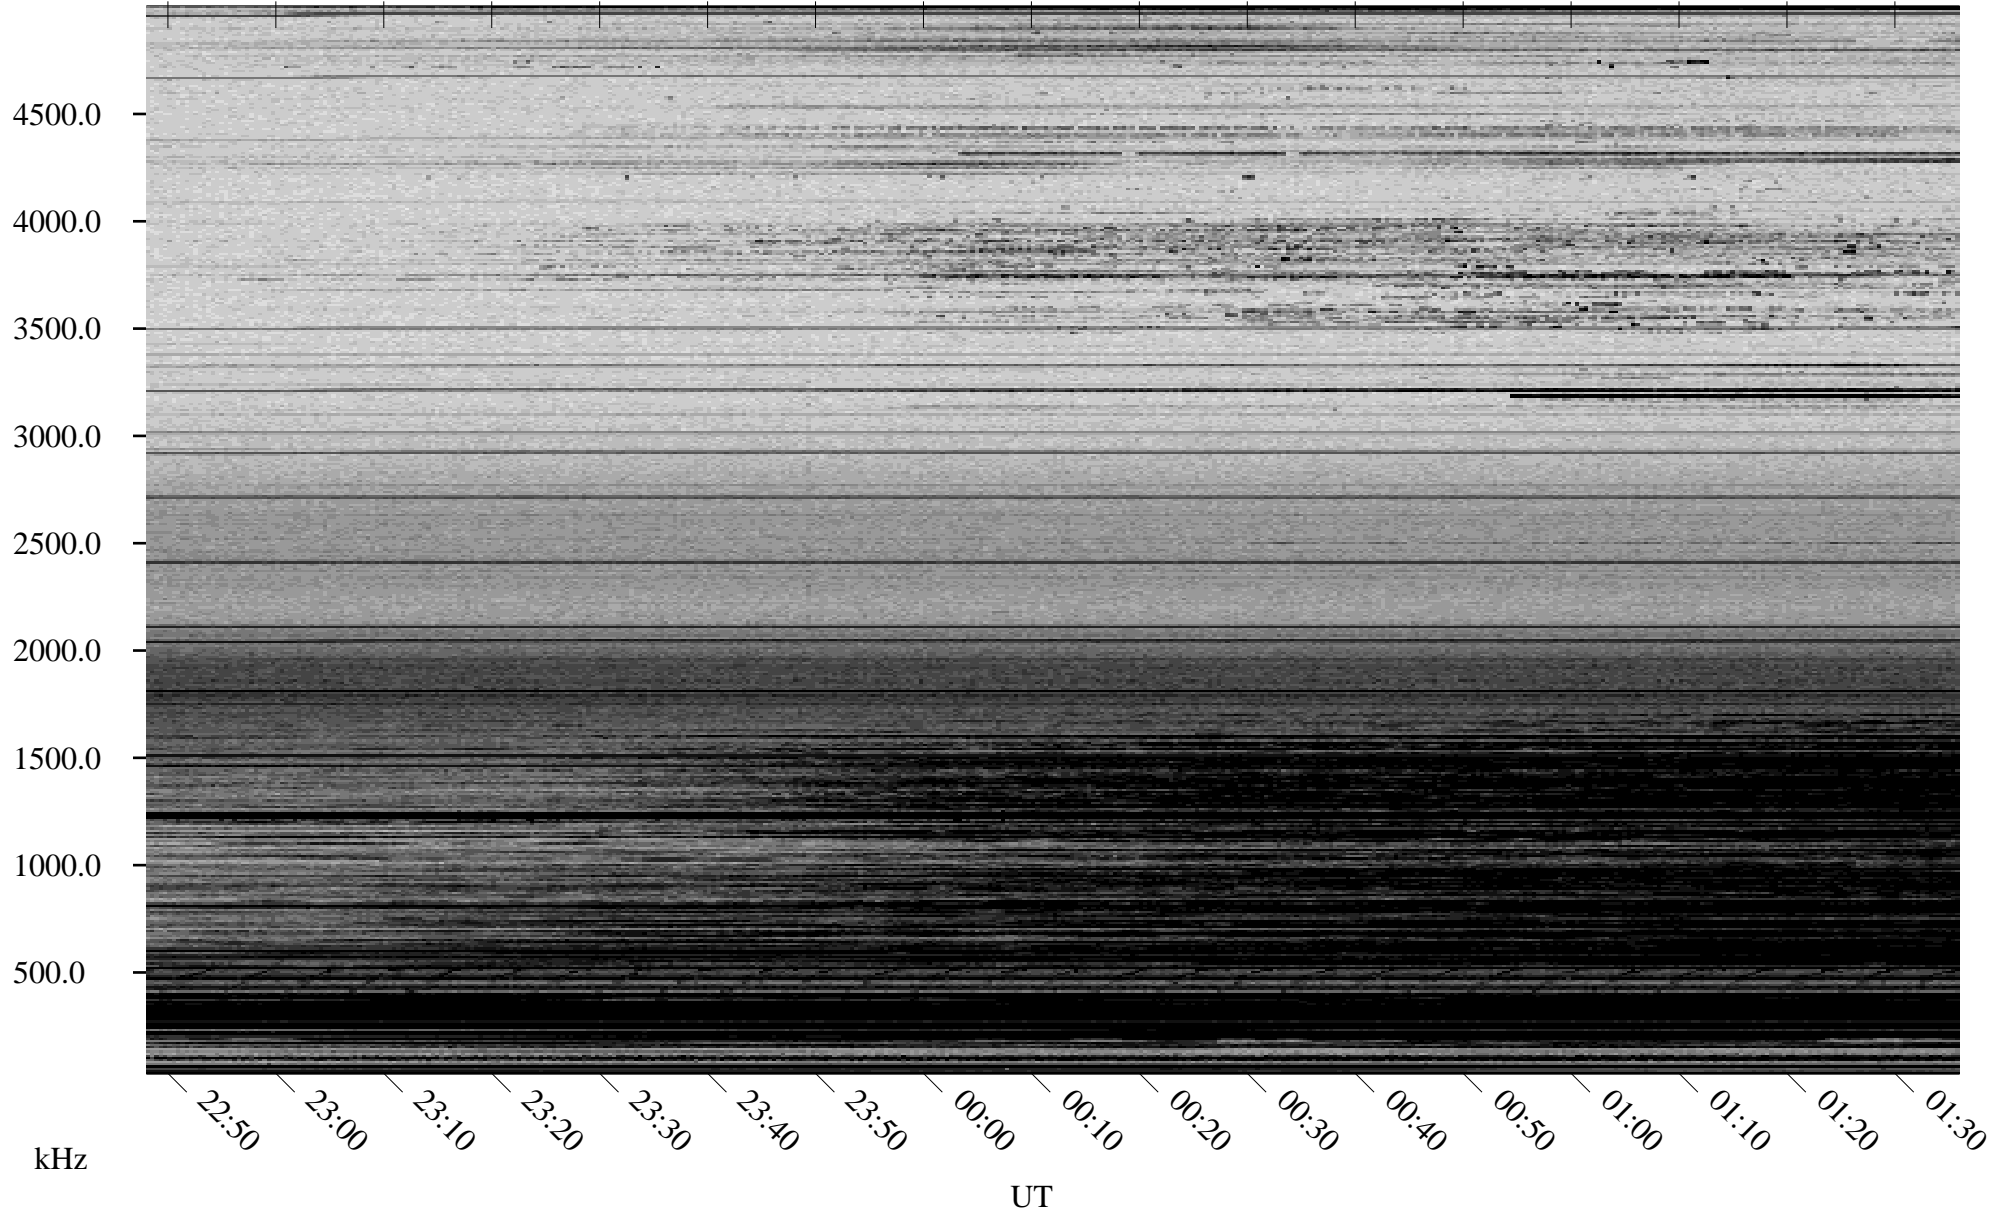

02/12/2009 Churchill, Manitoba

Linear Scale Black = 161 White = 15

ch09043l.r00SUm max_12

Page 1

02/12/2009 Churchill, Manitoba

Linear Scale Black = 161 White = 15

ch09043l.r00SUm max_12

Page 2

02/13/2009 Churchill, Manitoba

Linear Scale Black = 161 White = 15

ch09043l.r00SUm max_12

Page 3

02/13/2009 Churchill, Manitoba

Linear Scale Black = 161 White = 15

ch09043l.r00SUm max_12

Page 4

02/13/2009 Churchill, Manitoba

Linear Scale Black = 161 White = 15

ch09043l.r00SUm max_12

Page 5

02/13/2009 Churchill, Manitoba

Linear Scale Black = 161 White = 15

ch09043l.r00SUm max_12

Page 6

02/13/2009 Churchill, Manitoba

Linear Scale Black = 161 White = 15

ch09043l.r00SUm max_12

Page 7

02/13/2009 Churchill, Manitoba

Linear Scale Black = 161 White = 15

ch09043l.r00SUm max_12

Page 8