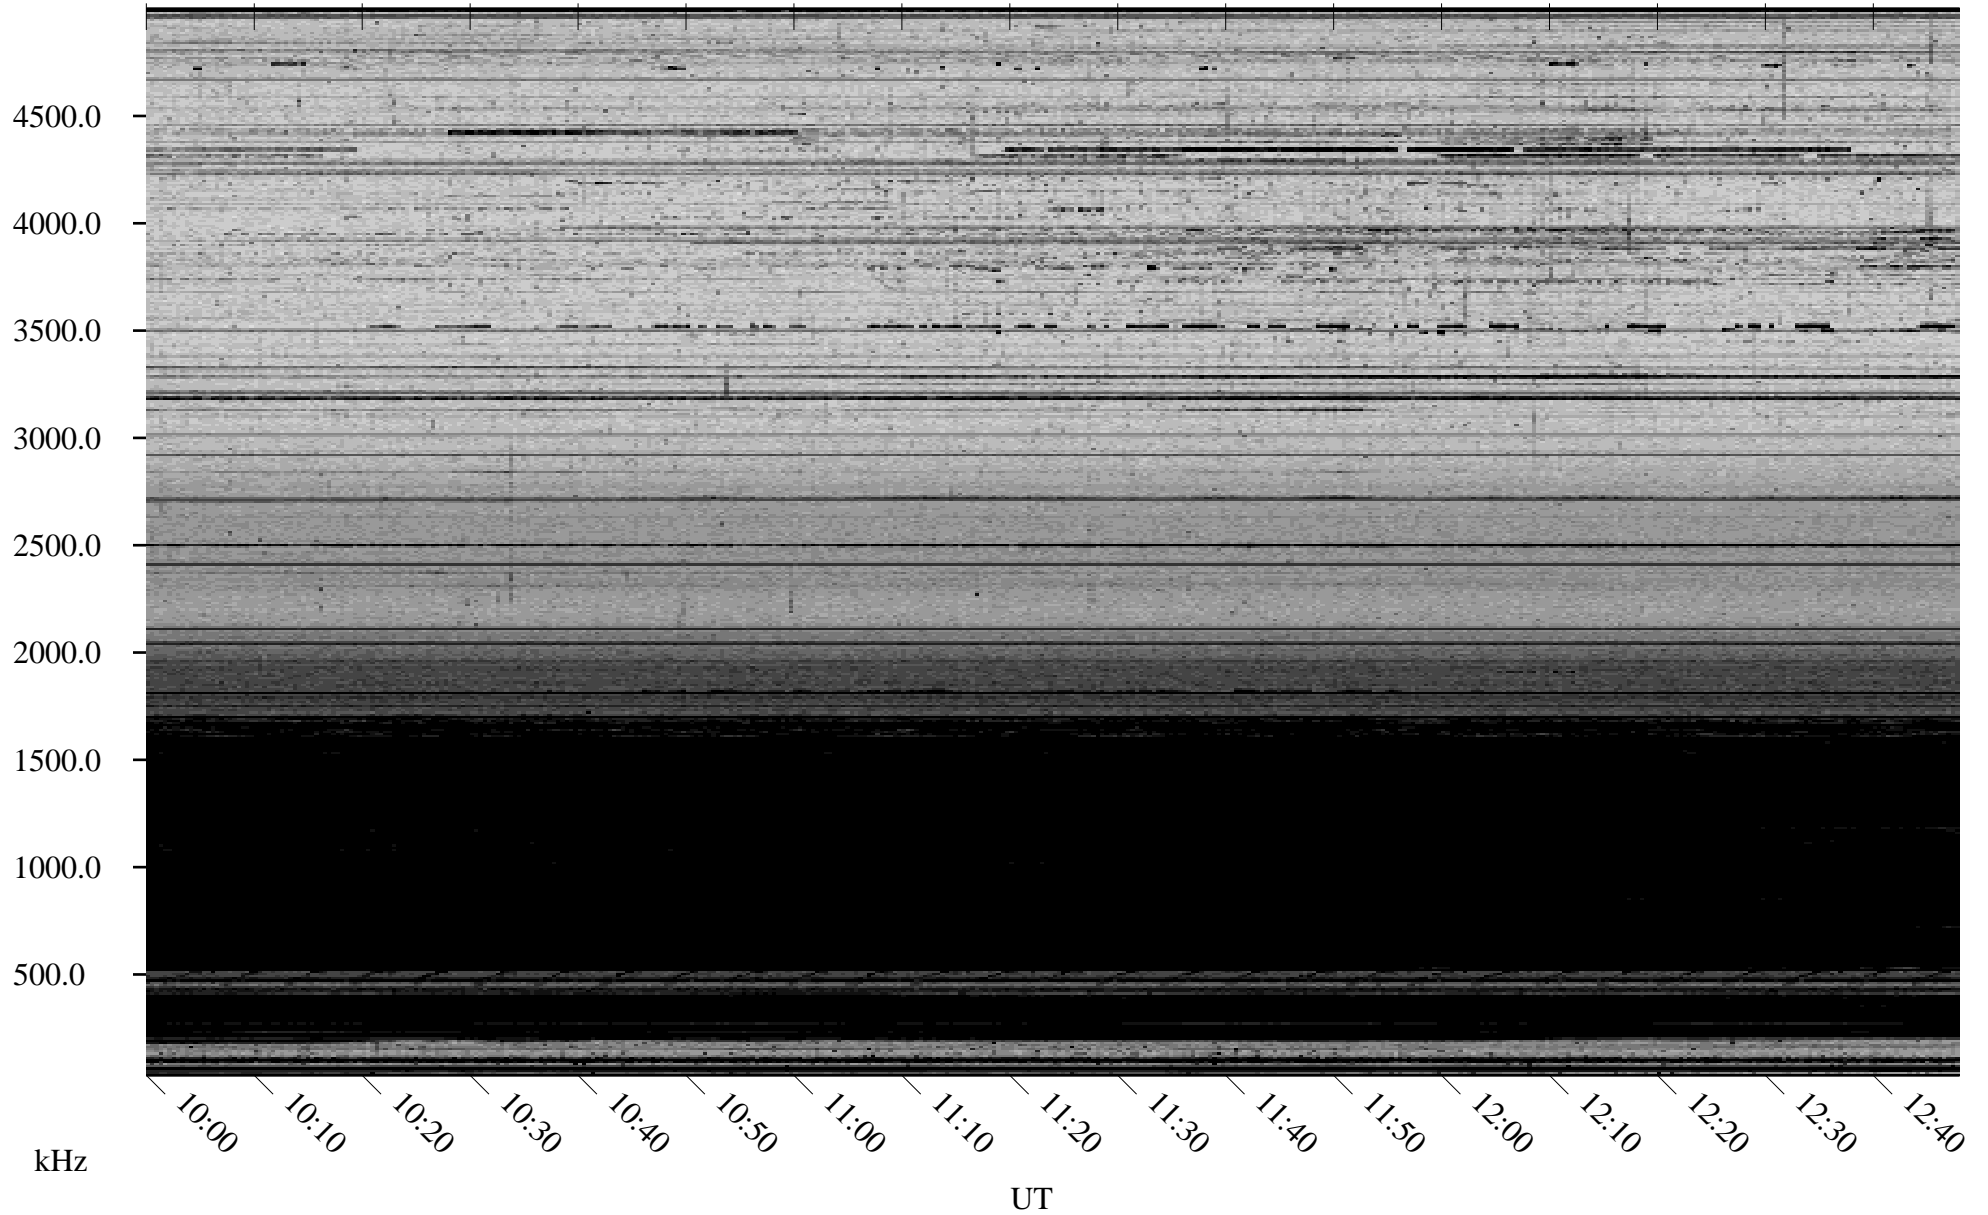

02/12/2009 Churchill, Manitoba

Linear Scale Black = 161 White = 15

ch09043l.r00SUm max_12

Page 1

02/12/2009 Churchill, Manitoba

Linear Scale Black = 161 White = 15

ch09043l.r00SUm max_12

Page 2

02/13/2009 Churchill, Manitoba

Linear Scale Black = 161 White = 15

ch09043l.r00SUm max_12

Page 3

02/13/2009 Churchill, Manitoba

Linear Scale Black = 161 White = 15

ch09043l.r00SUm max_12

Page 4

02/13/2009 Churchill, Manitoba

Linear Scale Black = 161 White = 15

ch09043l.r00SUm max_12

Page 5

02/13/2009 Churchill, Manitoba

Linear Scale Black = 161 White = 15

ch09043l.r00SUm max_12

Page 6

02/13/2009 Churchill, Manitoba

Linear Scale Black = 161 White = 15

ch09043l.r00SUm max_12

Page 7

02/13/2009 Churchill, Manitoba

Linear Scale Black = 161 White = 15

ch09043l.r00SUm max_12

Page 8