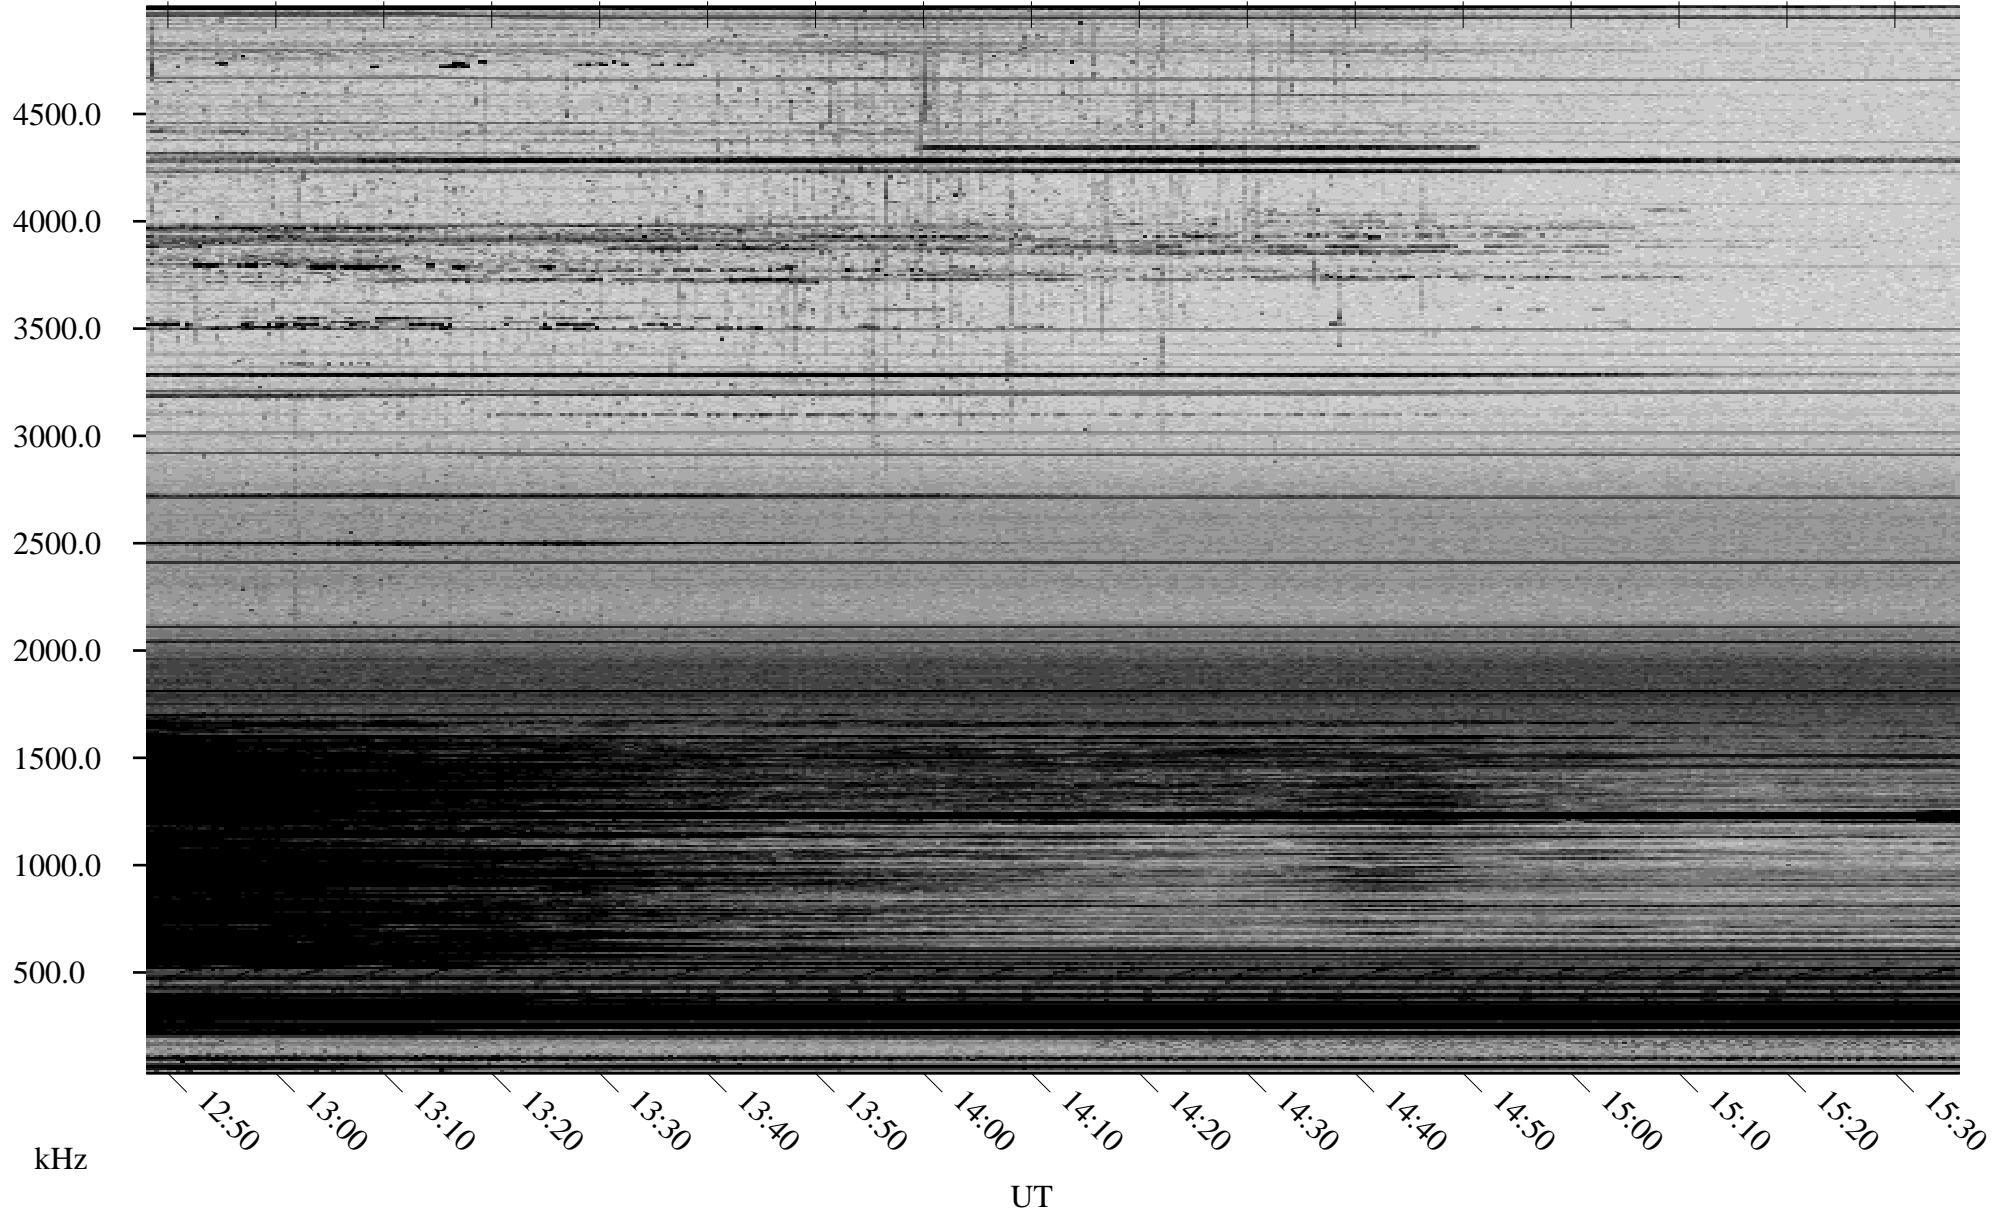

02/12/2009 Churchill, Manitoba

Linear Scale Black = 161 White = 15

ch09043l.r00SUm max_12

Page 1

02/12/2009 Churchill, Manitoba

Linear Scale Black = 161 White = 15

ch09043l.r00SUm max_12

Page 2

02/13/2009 Churchill, Manitoba

Linear Scale Black = 161 White = 15

ch09043l.r00SUm max_12

Page 3

02/13/2009 Churchill, Manitoba

Linear Scale Black = 161 White = 15

ch09043l.r00SUm max_12

Page 4

02/13/2009 Churchill, Manitoba

Linear Scale Black = 161 White = 15

ch09043l.r00SUm max_12

Page 5

02/13/2009 Churchill, Manitoba

Linear Scale Black = 161 White = 15

ch09043l.r00SUm max_12

Page 6

02/13/2009 Churchill, Manitoba

Linear Scale Black = 161 White = 15

ch09043l.r00SUm max_12

Page 7

02/13/2009 Churchill, Manitoba

Linear Scale Black = 161 White = 15

ch09043l.r00SUm max_12

Page 8