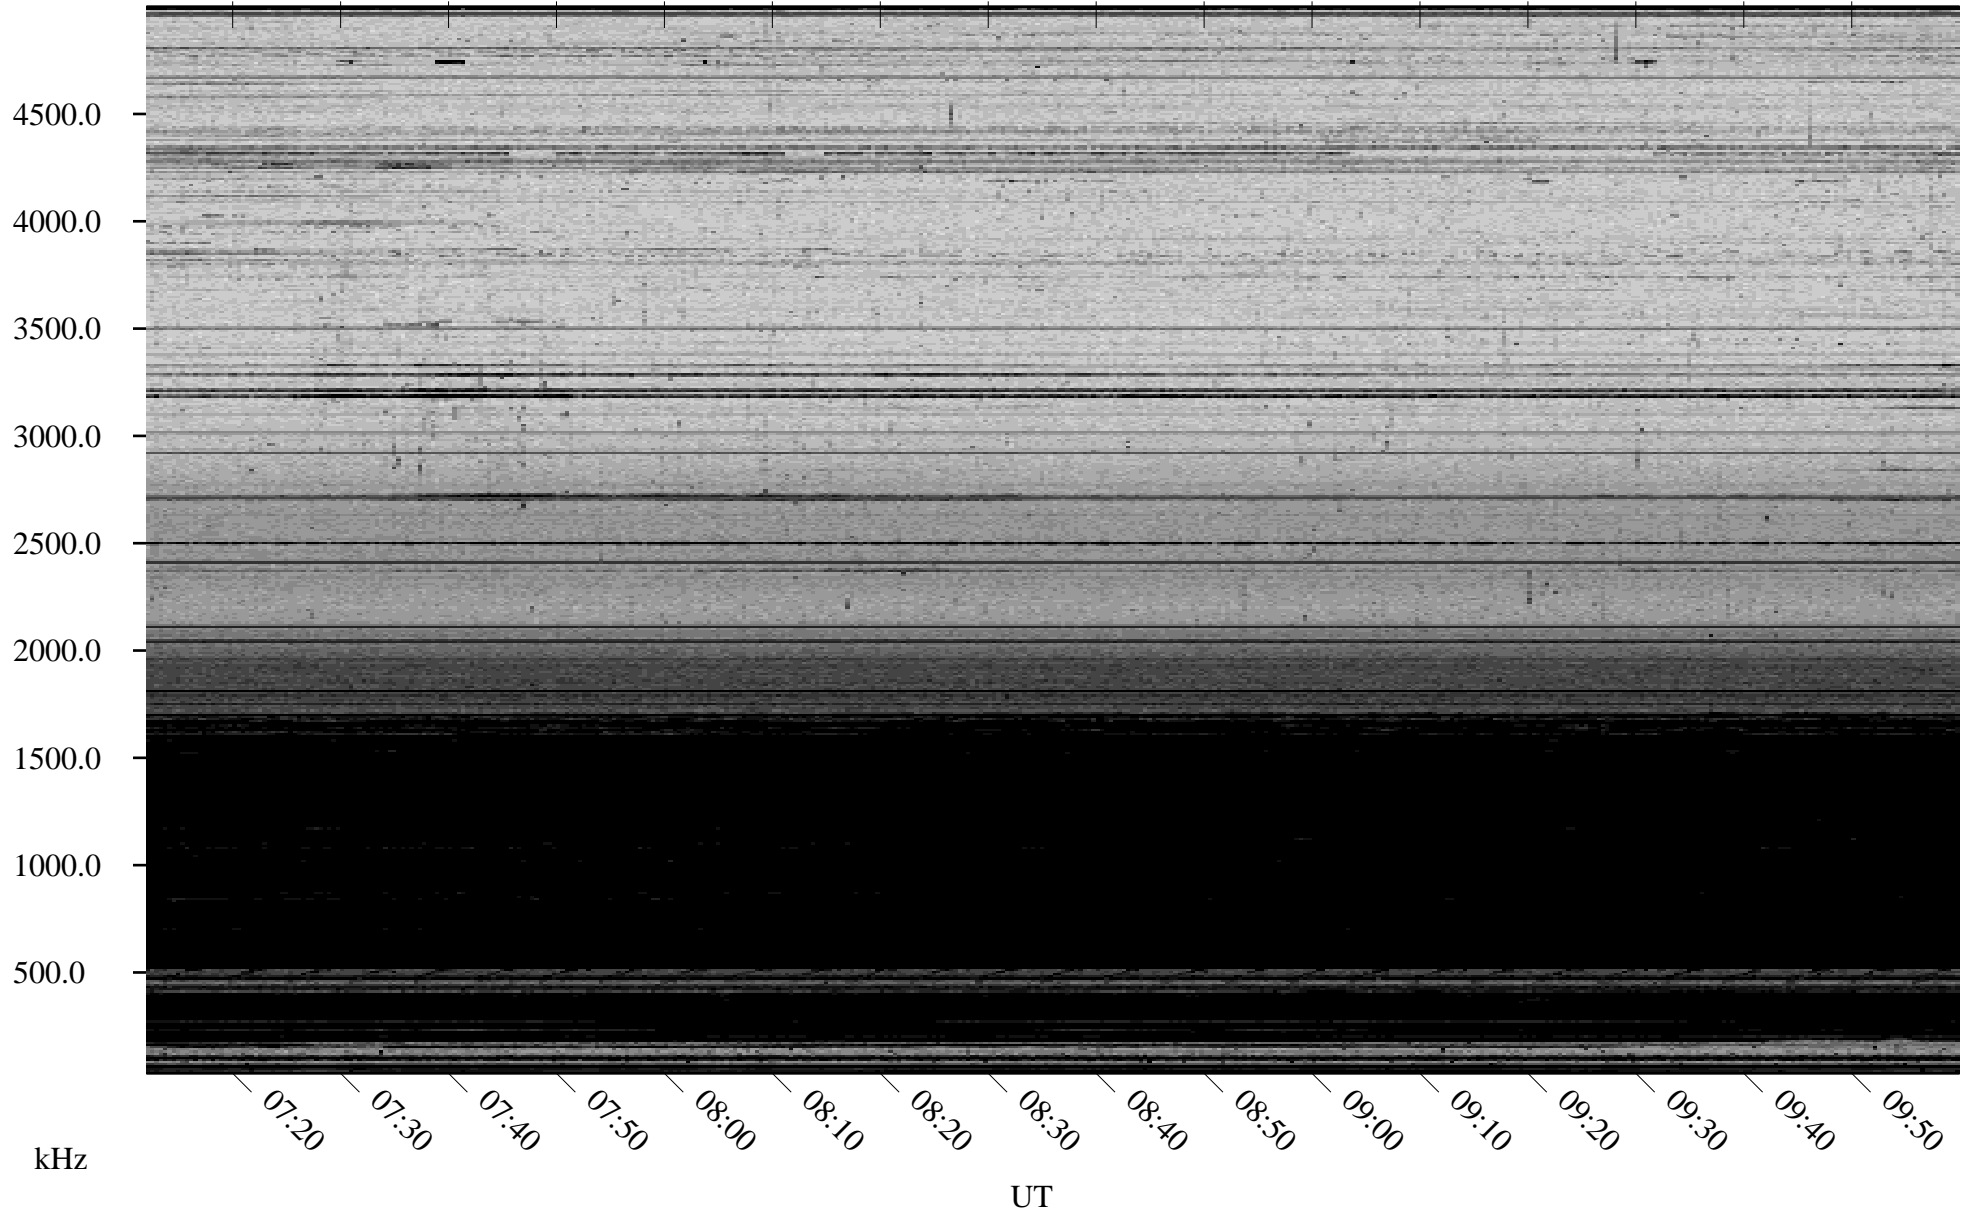

02/12/2009 Churchill, Manitoba

Linear Scale Black = 161 White = 15

ch09043l.r00SUm max_12

Page 1

02/12/2009 Churchill, Manitoba

Linear Scale Black = 161 White = 15

ch09043l.r00SUm max_12

Page 2

02/13/2009 Churchill, Manitoba

Linear Scale Black = 161 White = 15

ch09043l.r00SUm max_12

Page 3

02/13/2009 Churchill, Manitoba

Linear Scale Black = 161 White = 15

ch09043l.r00SUm max_12

Page 4

02/13/2009 Churchill, Manitoba

Linear Scale Black = 161 White = 15

ch09043l.r00SUm max_12

Page 5

02/13/2009 Churchill, Manitoba

Linear Scale Black = 161 White = 15

ch09043l.r00SUm max_12

Page 6

02/13/2009 Churchill, Manitoba

Linear Scale Black = 161 White = 15

ch09043l.r00SUm max_12

Page 7

02/13/2009 Churchill, Manitoba

Linear Scale Black = 161 White = 15

ch09043l.r00SUm max_12

Page 8