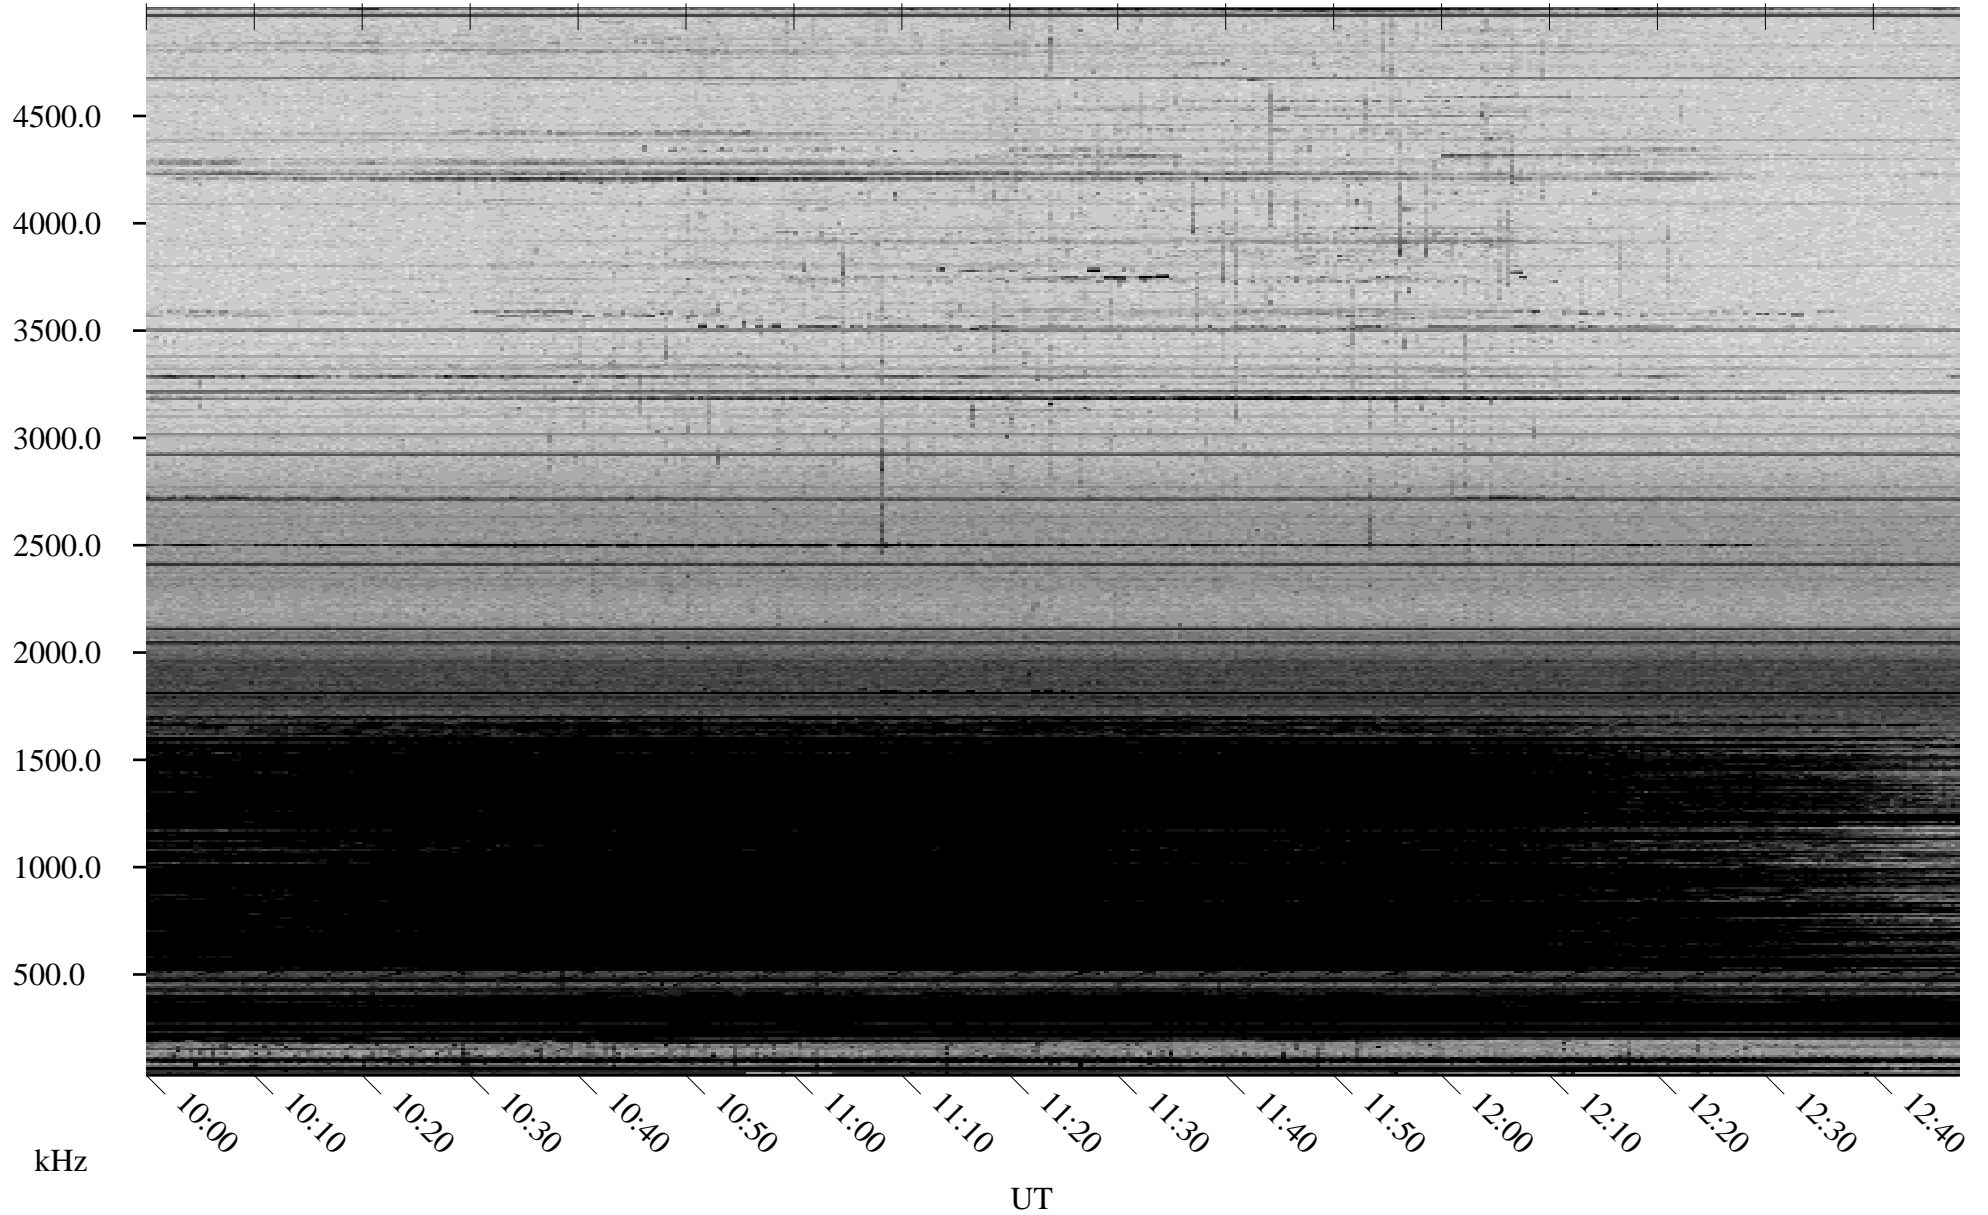

02/14/2009 Churchill, Manitoba

Linear Scale Black = 161 White = 15

ch09044l.r00SUm max_12

Page 3

02/14/2009 Churchill, Manitoba

Linear Scale Black = 161 White = 15

ch09044l.r00SUm max_12

Page 4

02/14/2009 Churchill, Manitoba

Linear Scale Black = 161 White = 15

ch09044l.r00SUm max_12

Page 5

02/14/2009 Churchill, Manitoba

Linear Scale Black = 161 White = 15

ch09044l.r00SUm max_12

Page 6

02/14/2009 Churchill, Manitoba

Linear Scale Black = 161 White = 15

ch09044l.r00SUm max_12

Page 7

02/14/2009 Churchill, Manitoba

Linear Scale Black = 161 White = 15

ch09044l.r00SUm max_12

Page 8