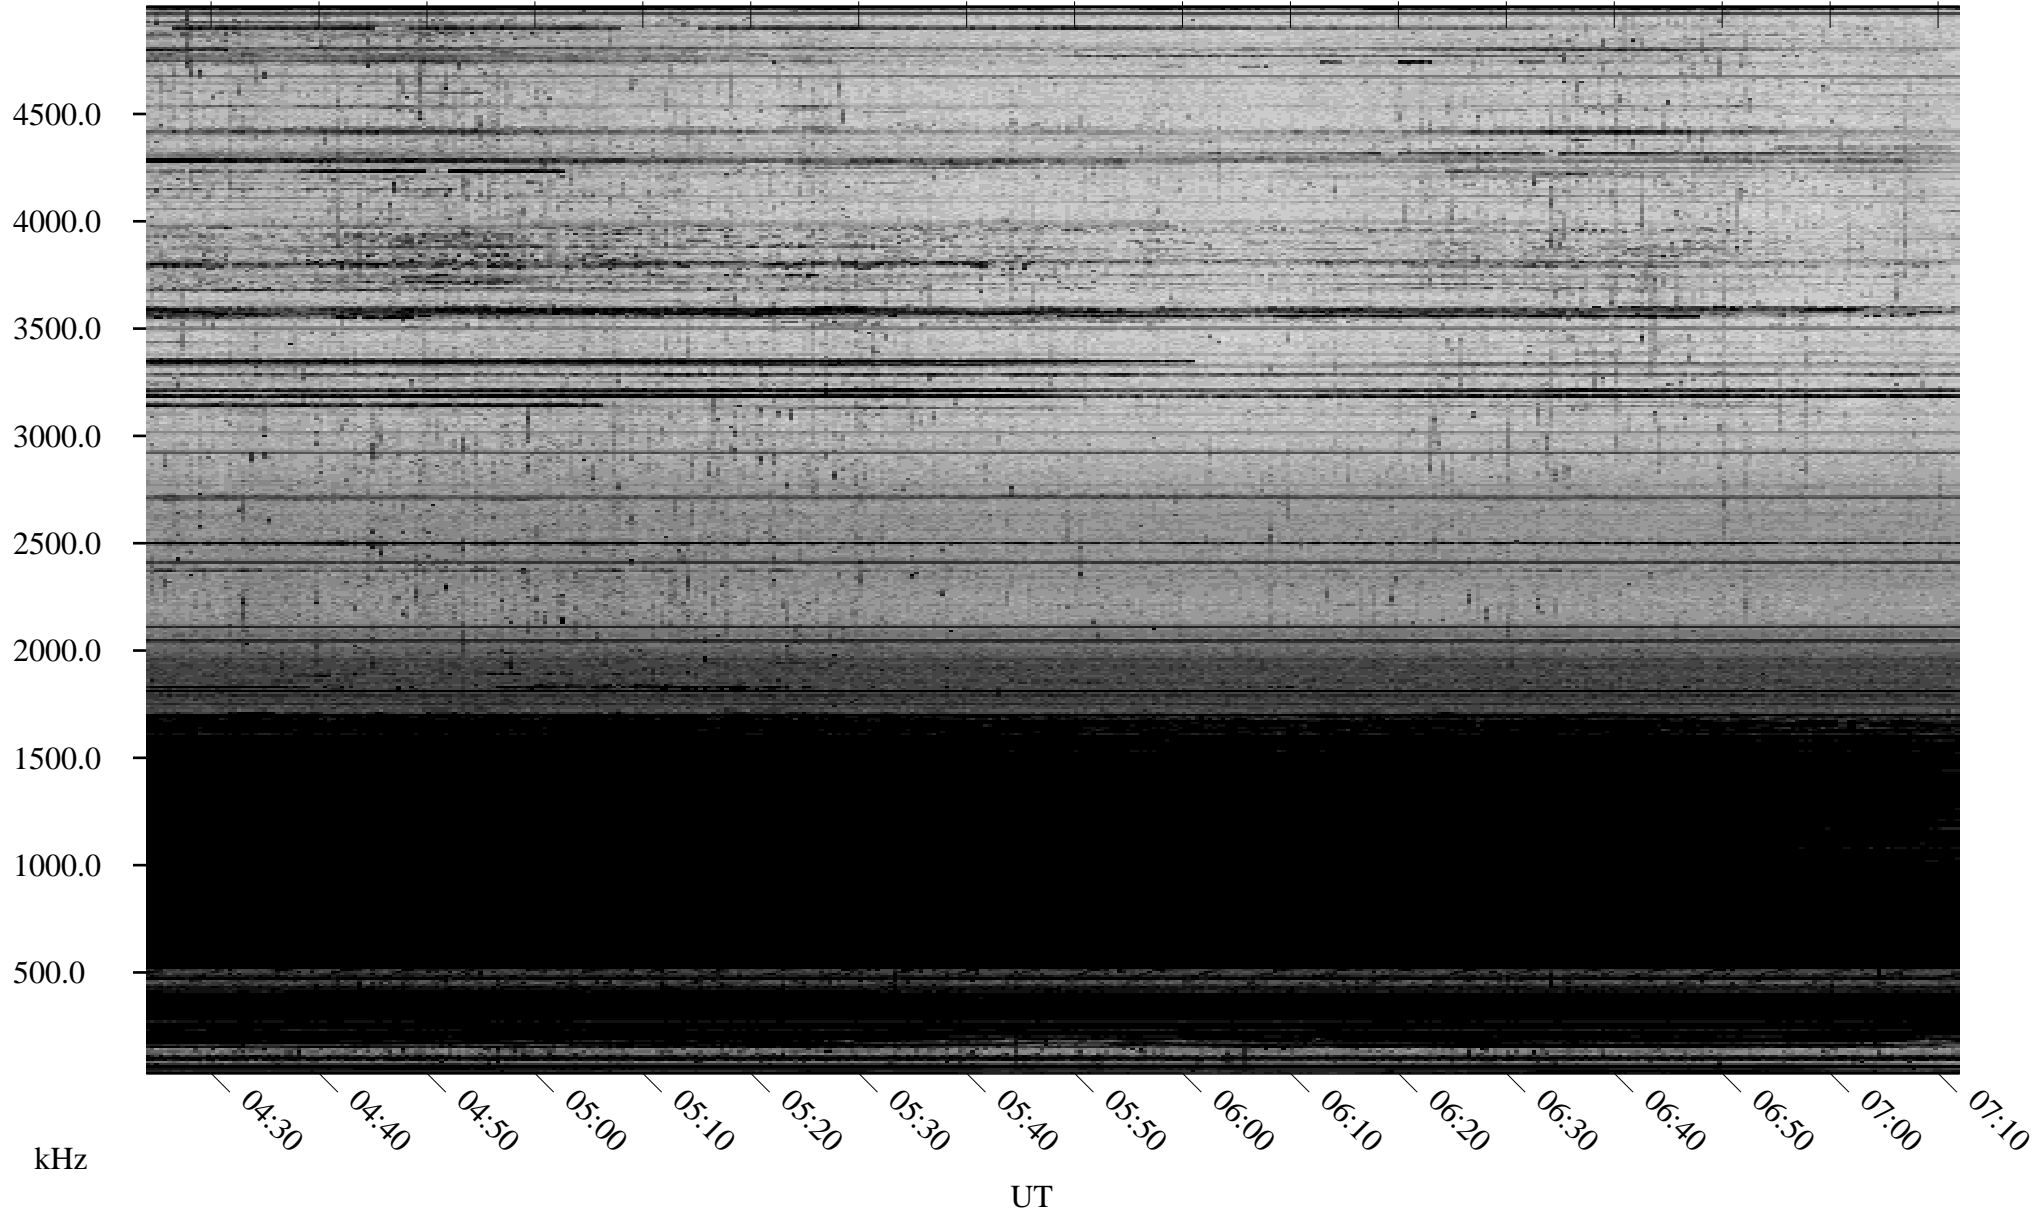

02/13/2009 Churchill, Manitoba

Linear Scale Black = 161 White = 15

ch09044l.r00SUm max_12

Page 1

02/13/2009 Churchill, Manitoba

Linear Scale Black = 161 White = 15

ch09044l.r00SUm max_12

Page 2

02/14/2009 Churchill, Manitoba

Linear Scale Black = 161 White = 15

ch09044l.r00SUm max_12

Page 3

02/14/2009 Churchill, Manitoba

Linear Scale Black = 161 White = 15

ch09044l.r00SUm max_12

Page 4

02/14/2009 Churchill, Manitoba

Linear Scale Black = 161 White = 15

ch09044l.r00SUm max_12

Page 5

02/14/2009 Churchill, Manitoba

Linear Scale Black = 161 White = 15

ch09044l.r00SUm max_12

Page 6

02/14/2009 Churchill, Manitoba

Linear Scale Black = 161 White = 15

ch09044l.r00SUm max_12

Page 7

02/14/2009 Churchill, Manitoba

Linear Scale Black = 161 White = 15

ch09044l.r00SUm max_12

Page 8