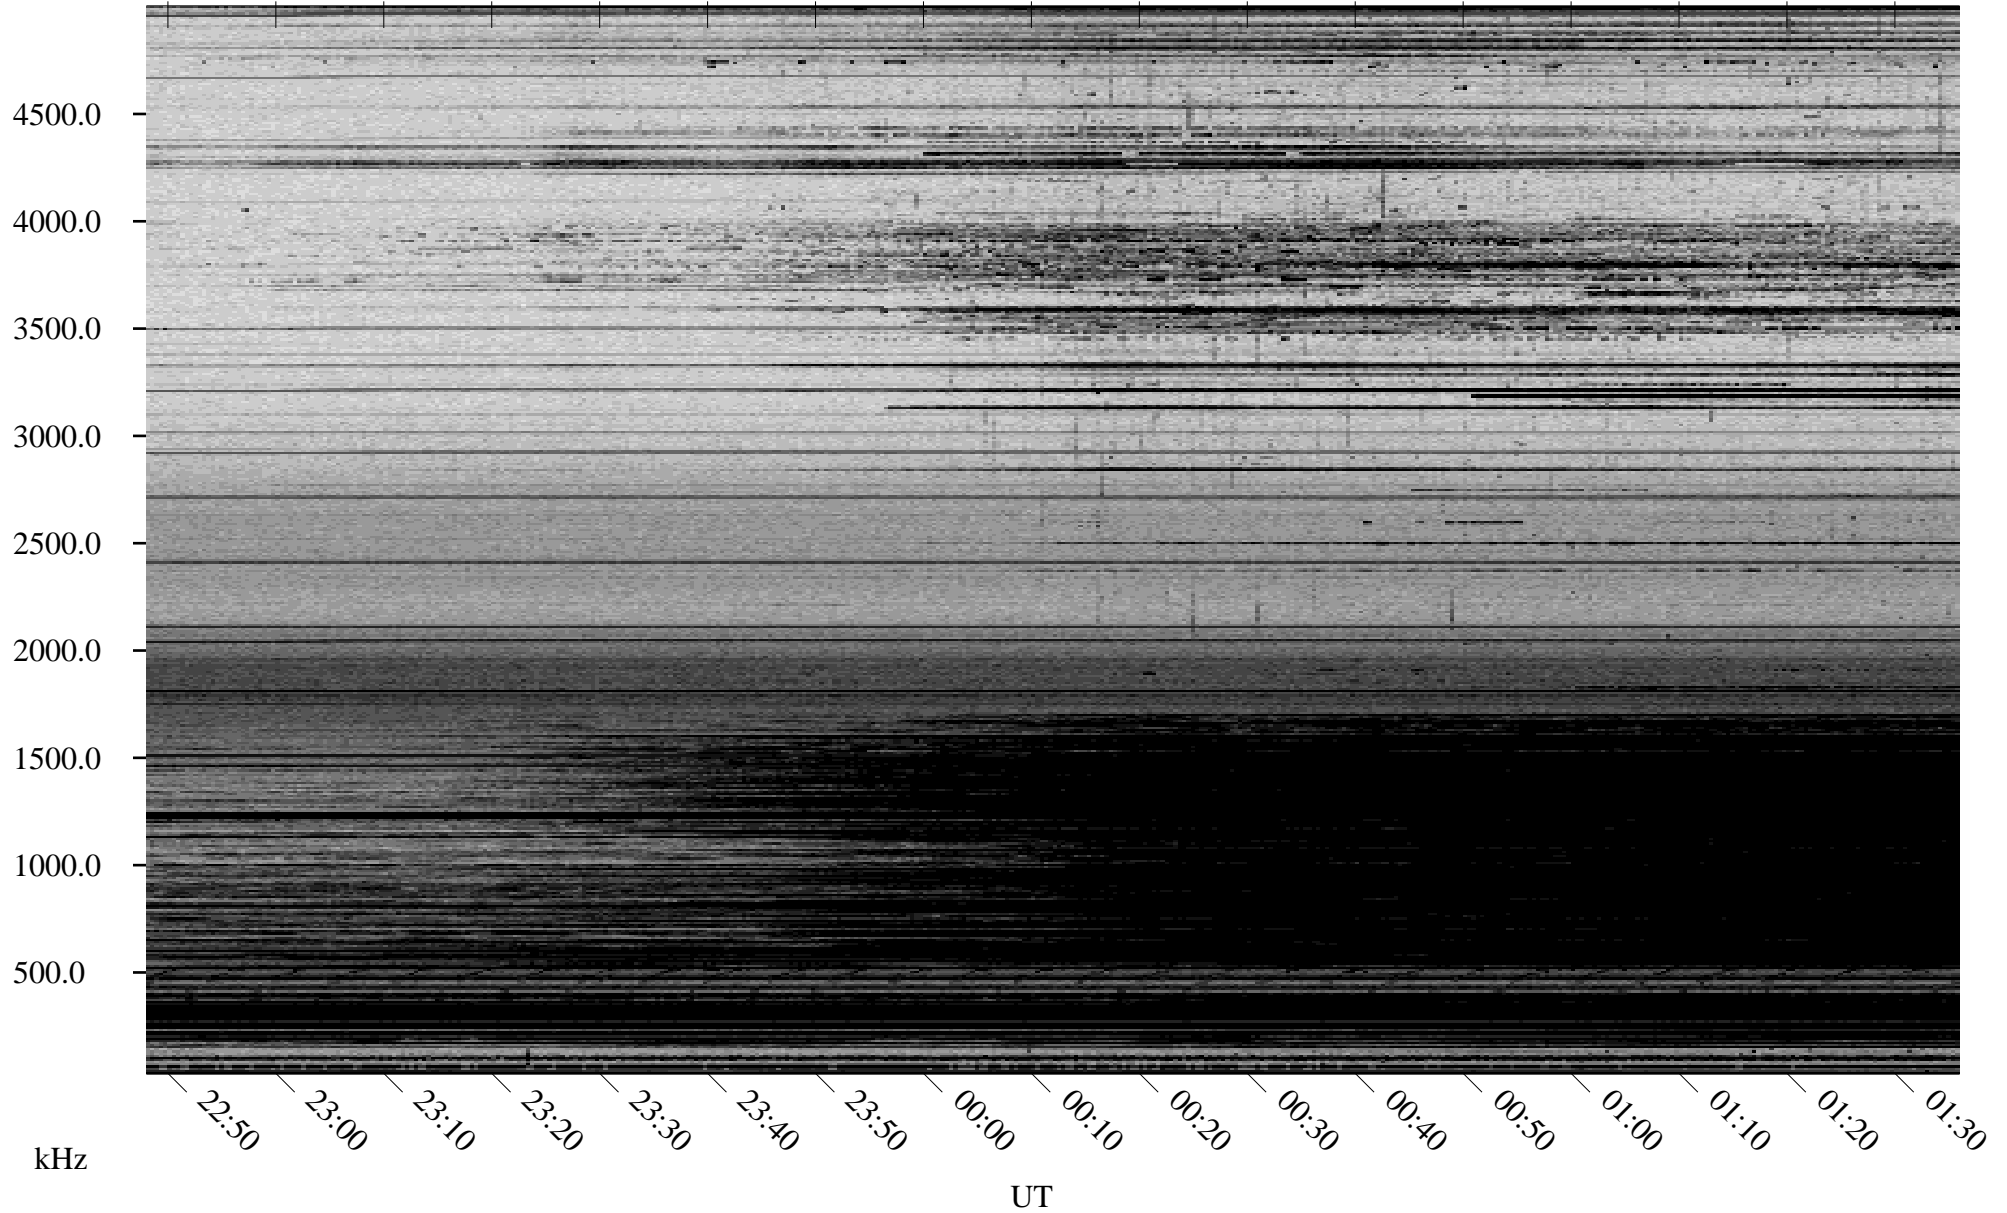

02/13/2009 Churchill, Manitoba

Linear Scale Black = 161 White = 15

ch09044l.r00SUm max_12

Page 1

02/13/2009 Churchill, Manitoba

Linear Scale Black = 161 White = 15

ch09044l.r00SUm max_12

Page 2

02/14/2009 Churchill, Manitoba

Linear Scale Black = 161 White = 15

ch09044l.r00SUm max_12

Page 3

02/14/2009 Churchill, Manitoba

Linear Scale Black = 161 White = 15

ch09044l.r00SUm max_12

Page 4

02/14/2009 Churchill, Manitoba

Linear Scale Black = 161 White = 15

ch09044l.r00SUm max_12

Page 5

02/14/2009 Churchill, Manitoba

Linear Scale Black = 161 White = 15

ch09044l.r00SUm max_12

Page 6

02/14/2009 Churchill, Manitoba

Linear Scale Black = 161 White = 15

ch09044l.r00SUm max_12

Page 7

02/14/2009 Churchill, Manitoba

Linear Scale Black = 161 White = 15

ch09044l.r00SUm max_12

Page 8