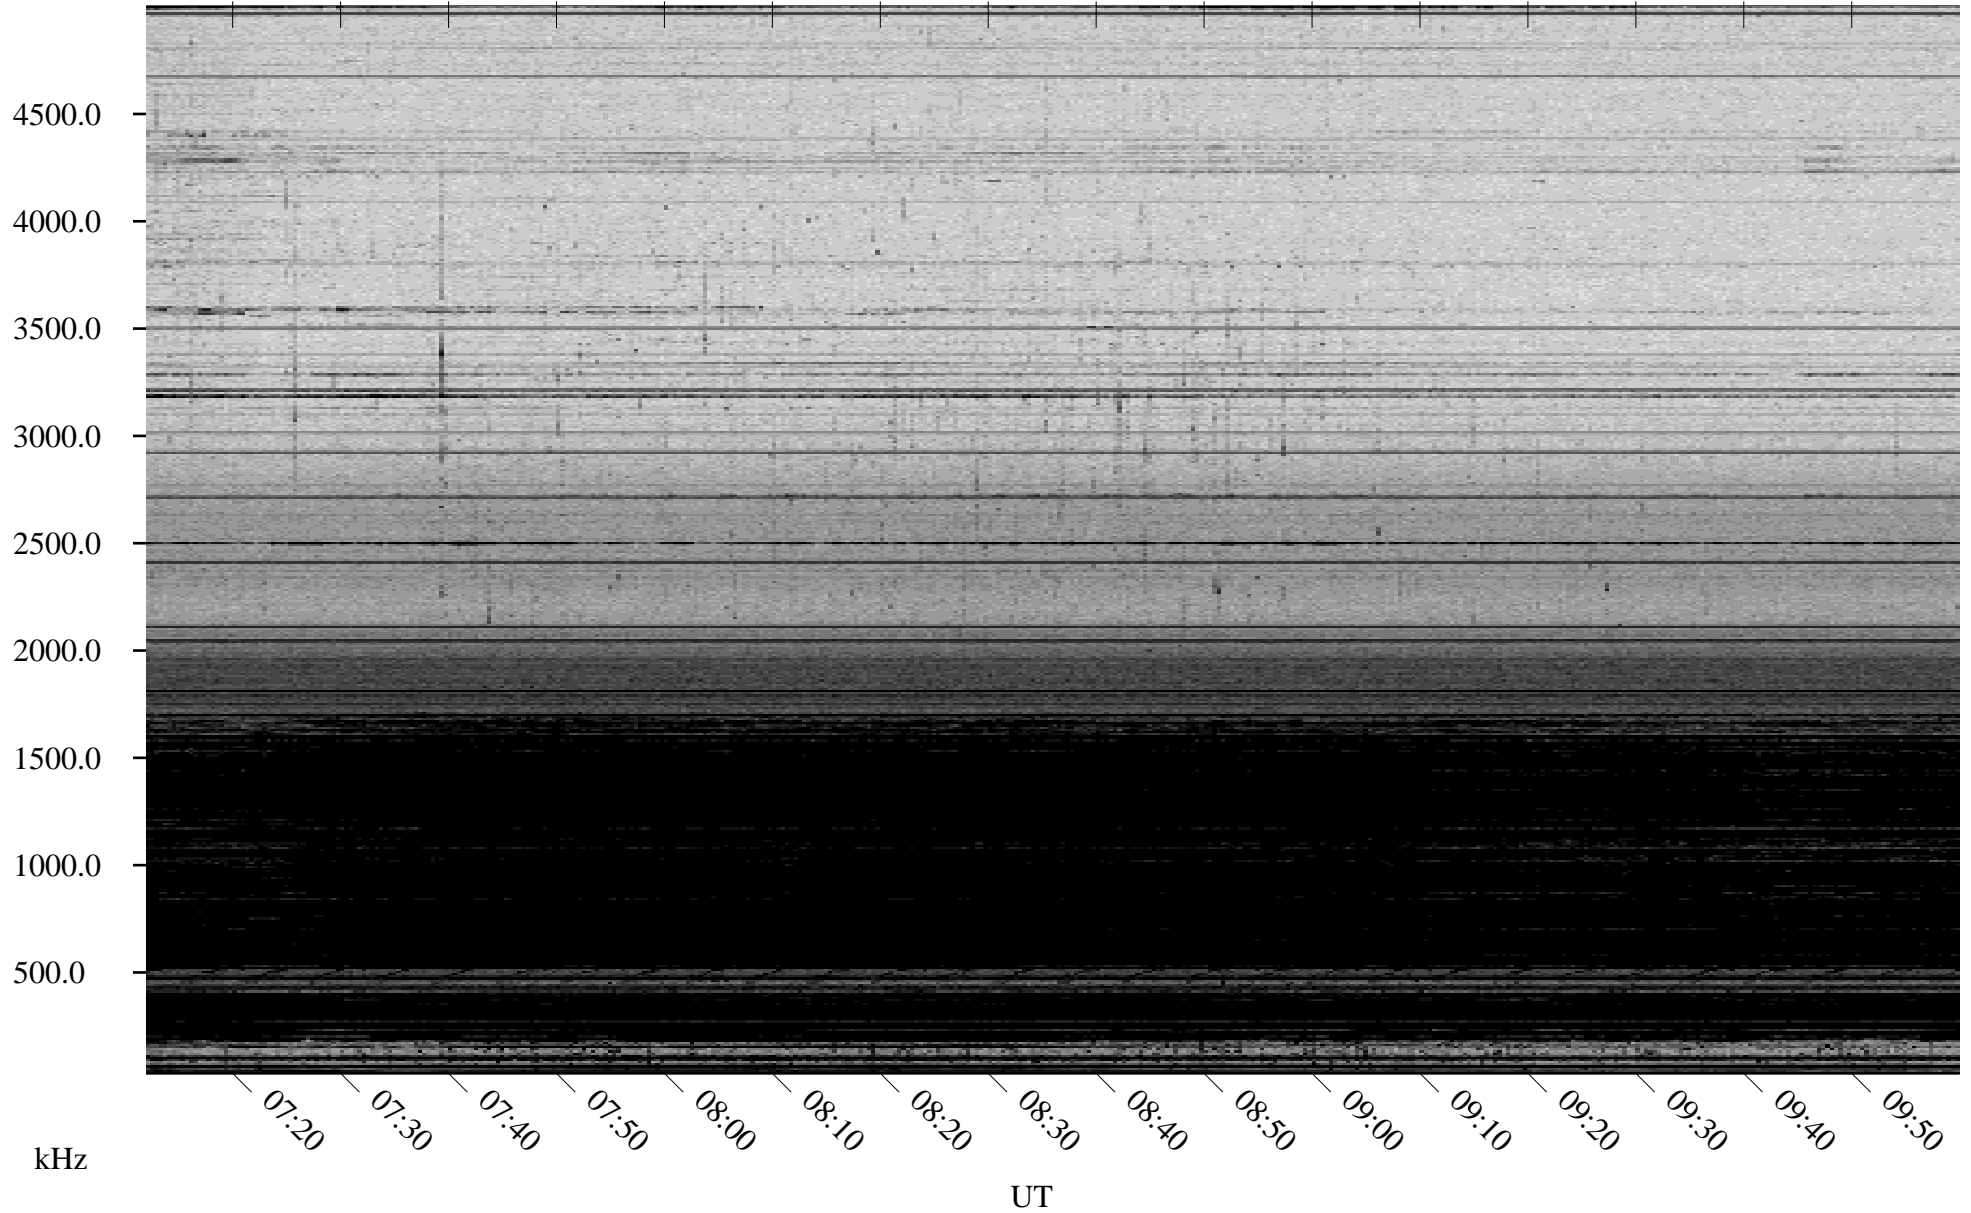

02/13/2009 Churchill, Manitoba

Linear Scale Black = 161 White = 15

ch09044l.r00SUm max_12

Page 1

02/13/2009 Churchill, Manitoba

Linear Scale Black = 161 White = 15

ch09044l.r00SUm max_12

Page 2

02/14/2009 Churchill, Manitoba

Linear Scale Black = 161 White = 15

ch09044l.r00SUm max_12

Page 3

02/14/2009 Churchill, Manitoba

Linear Scale Black = 161 White = 15

ch09044l.r00SUm max_12

Page 4

02/14/2009 Churchill, Manitoba

Linear Scale Black = 161 White = 15

ch09044l.r00SUm max_12

Page 5

02/14/2009 Churchill, Manitoba

Linear Scale Black = 161 White = 15

ch09044l.r00SUm max_12

Page 6

02/14/2009 Churchill, Manitoba

Linear Scale Black = 161 White = 15

ch09044l.r00SUm max_12

Page 7

02/14/2009 Churchill, Manitoba

Linear Scale Black = 161 White = 15

ch09044l.r00SUm max_12

Page 8