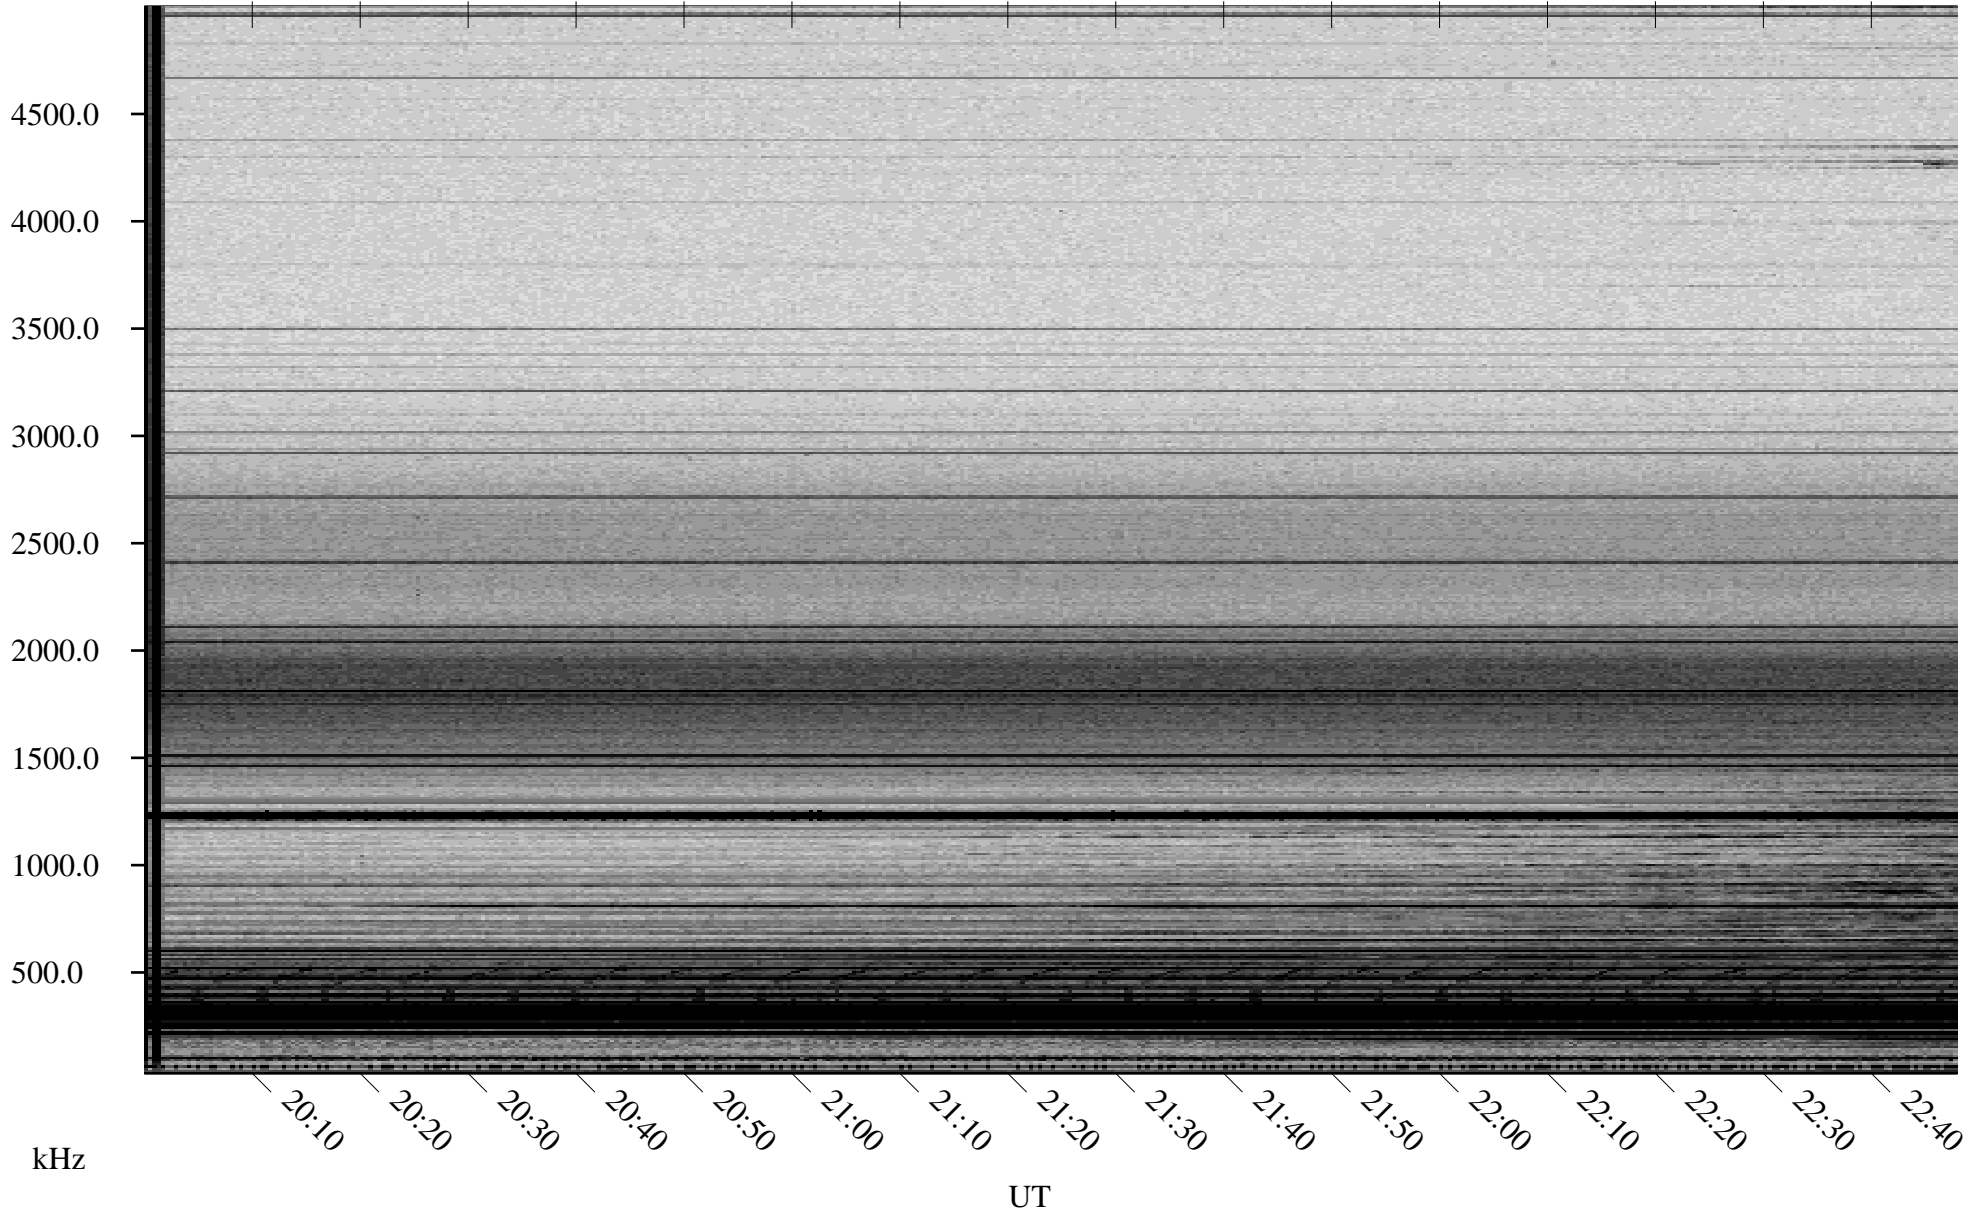

02/13/2009 Churchill, Manitoba

Linear Scale Black = 161 White = 15

ch09044l.r00SUm max_12

Page 1

02/13/2009 Churchill, Manitoba

Linear Scale Black = 161 White = 15

ch09044l.r00SUm max_12

Page 2

02/14/2009 Churchill, Manitoba

Linear Scale Black = 161 White = 15

ch09044l.r00SUm max_12

Page 3

02/14/2009 Churchill, Manitoba

Linear Scale Black = 161 White = 15

ch09044l.r00SUm max_12

Page 4

02/14/2009 Churchill, Manitoba

Linear Scale Black = 161 White = 15

ch09044l.r00SUm max_12

Page 5

02/14/2009 Churchill, Manitoba

Linear Scale Black = 161 White = 15

ch09044l.r00SUm max_12

Page 6

02/14/2009 Churchill, Manitoba

Linear Scale Black = 161 White = 15

ch09044l.r00SUm max_12

Page 7

02/14/2009 Churchill, Manitoba

Linear Scale Black = 161 White = 15

ch09044l.r00SUm max_12

Page 8