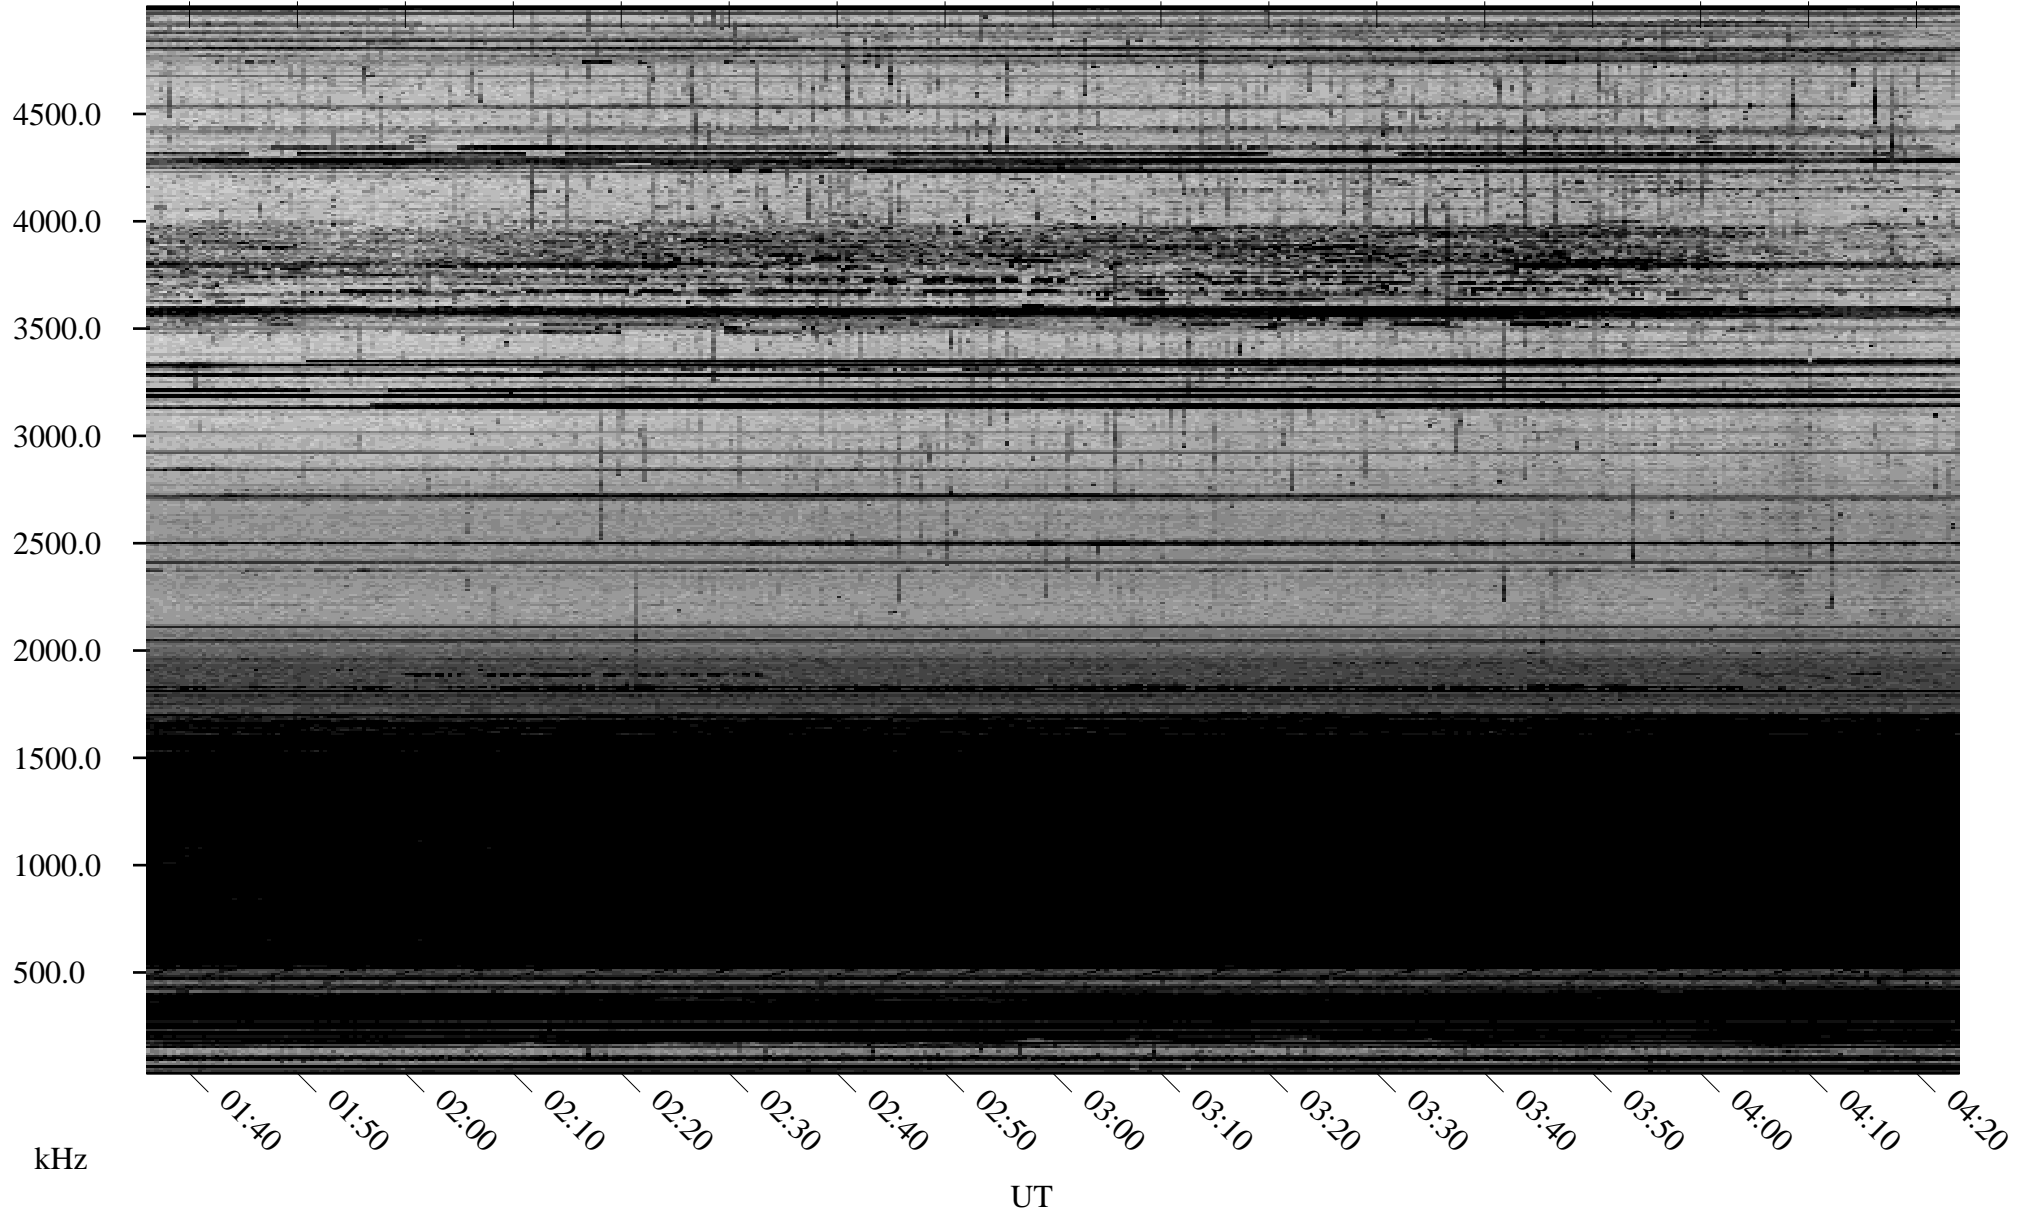

02/13/2009 Churchill, Manitoba

Linear Scale Black = 161 White = 15

ch09044l.r00SUm max_12

Page 1

02/13/2009 Churchill, Manitoba

Linear Scale Black = 161 White = 15

ch09044l.r00SUm max_12

Page 2

02/14/2009 Churchill, Manitoba

Linear Scale Black = 161 White = 15

ch09044l.r00SUm max_12

Page 3

02/14/2009 Churchill, Manitoba

Linear Scale Black = 161 White = 15

ch09044l.r00SUm max_12

Page 4

02/14/2009 Churchill, Manitoba

Linear Scale Black = 161 White = 15

ch09044l.r00SUm max_12

Page 5

02/14/2009 Churchill, Manitoba

Linear Scale Black = 161 White = 15

ch09044l.r00SUm max_12

Page 6

02/14/2009 Churchill, Manitoba

Linear Scale Black = 161 White = 15

ch09044l.r00SUm max_12

Page 7

02/14/2009 Churchill, Manitoba

Linear Scale Black = 161 White = 15

ch09044l.r00SUm max_12

Page 8