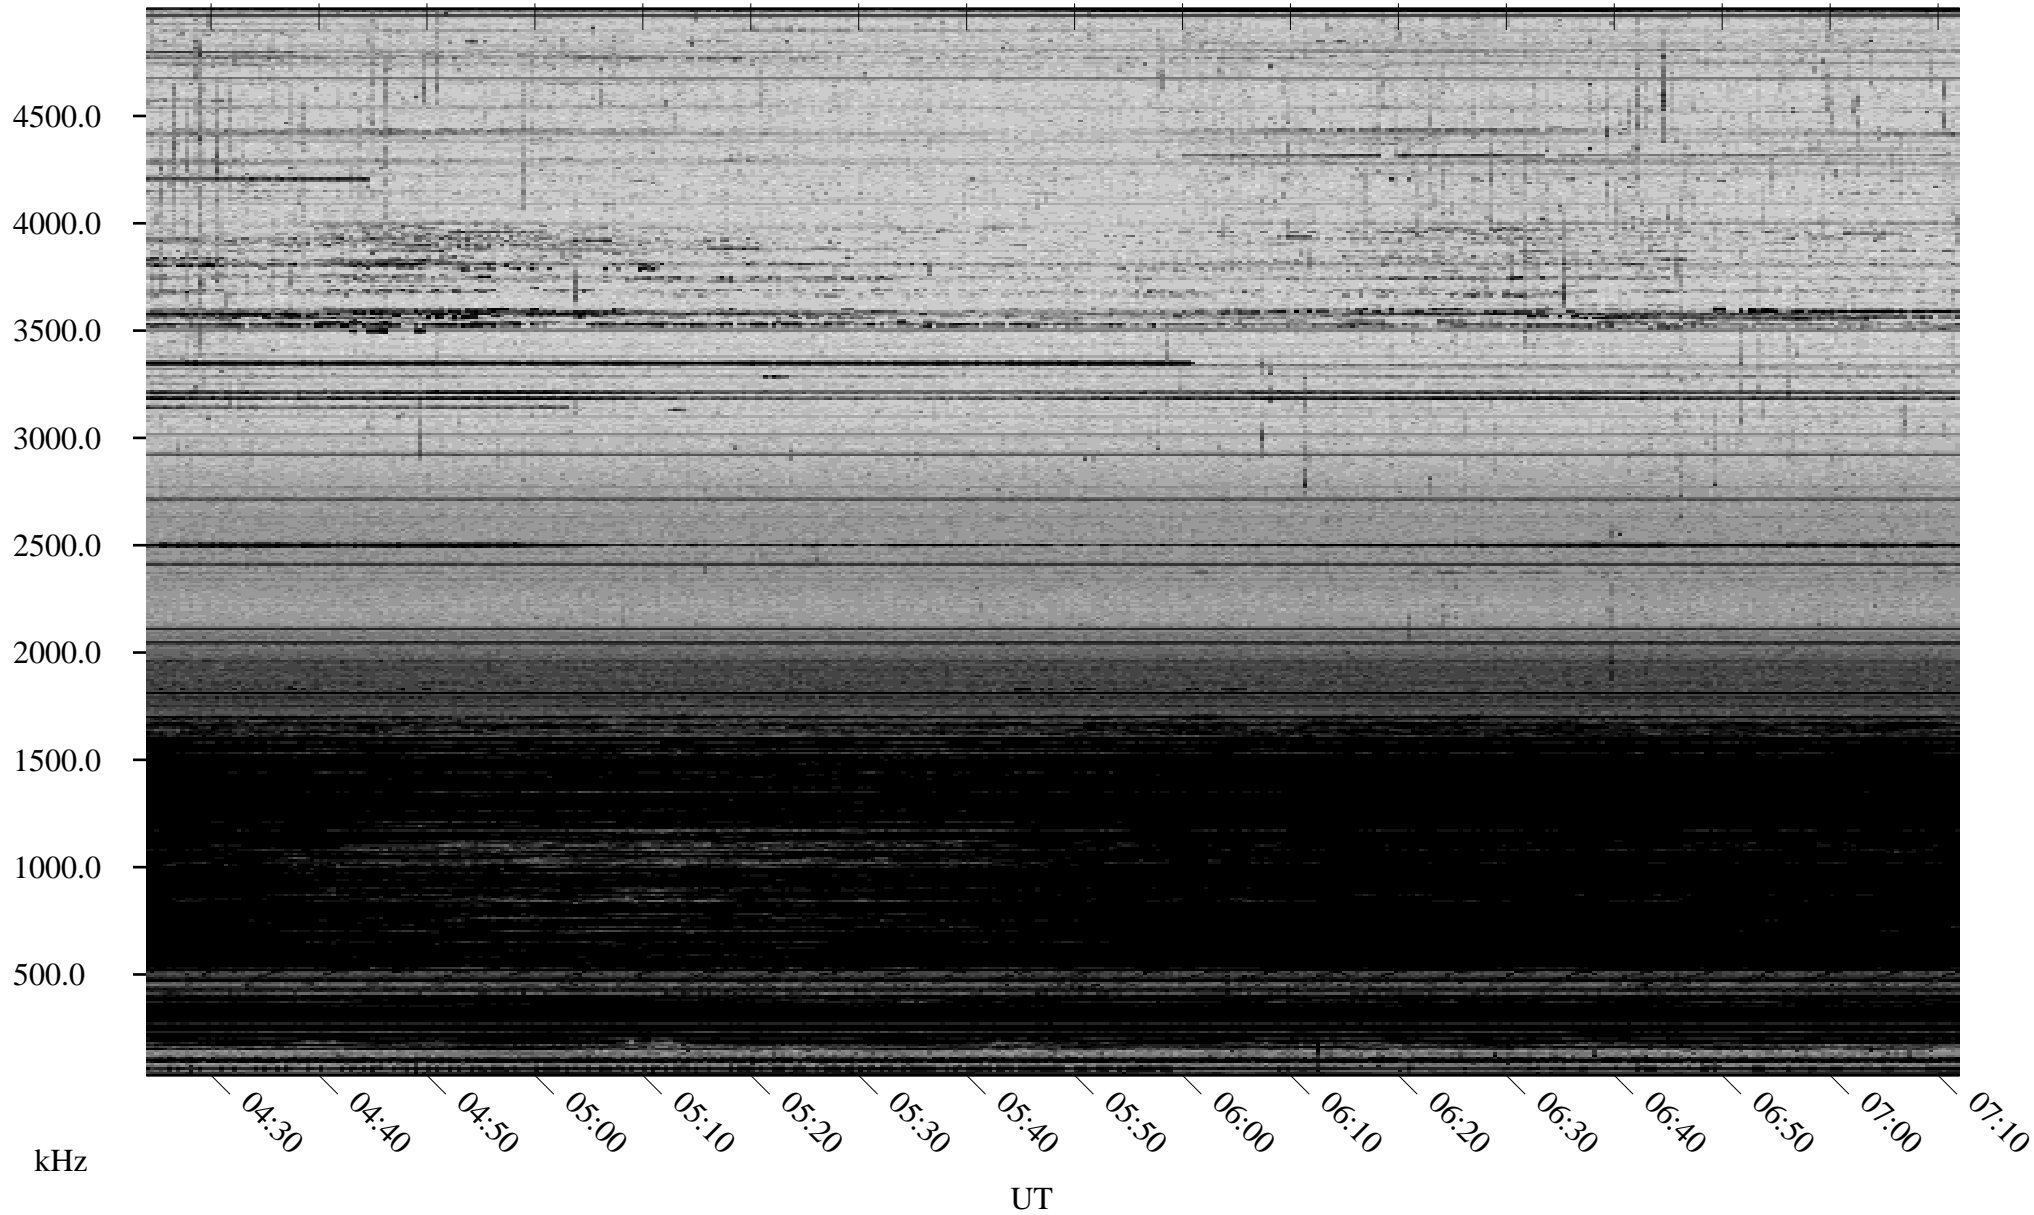

02/14/2009 Churchill, Manitoba

Linear Scale Black = 161 White = 15

ch090451.r00SUm max\_12

Page 1

# 02/14/2009 Churchill, Manitoba

Linear Scale    Black = 161    White = 15

ch090451.r00SUm max\_12

Page 2

# 02/15/2009 Churchill, Manitoba

Linear Scale    Black = 161    White = 15

ch090451.r00SUm max\_12

Page 3

# 02/15/2009 Churchill, Manitoba

Linear Scale    Black = 161    White = 15

ch090451.r00SUm max\_12

Page 4