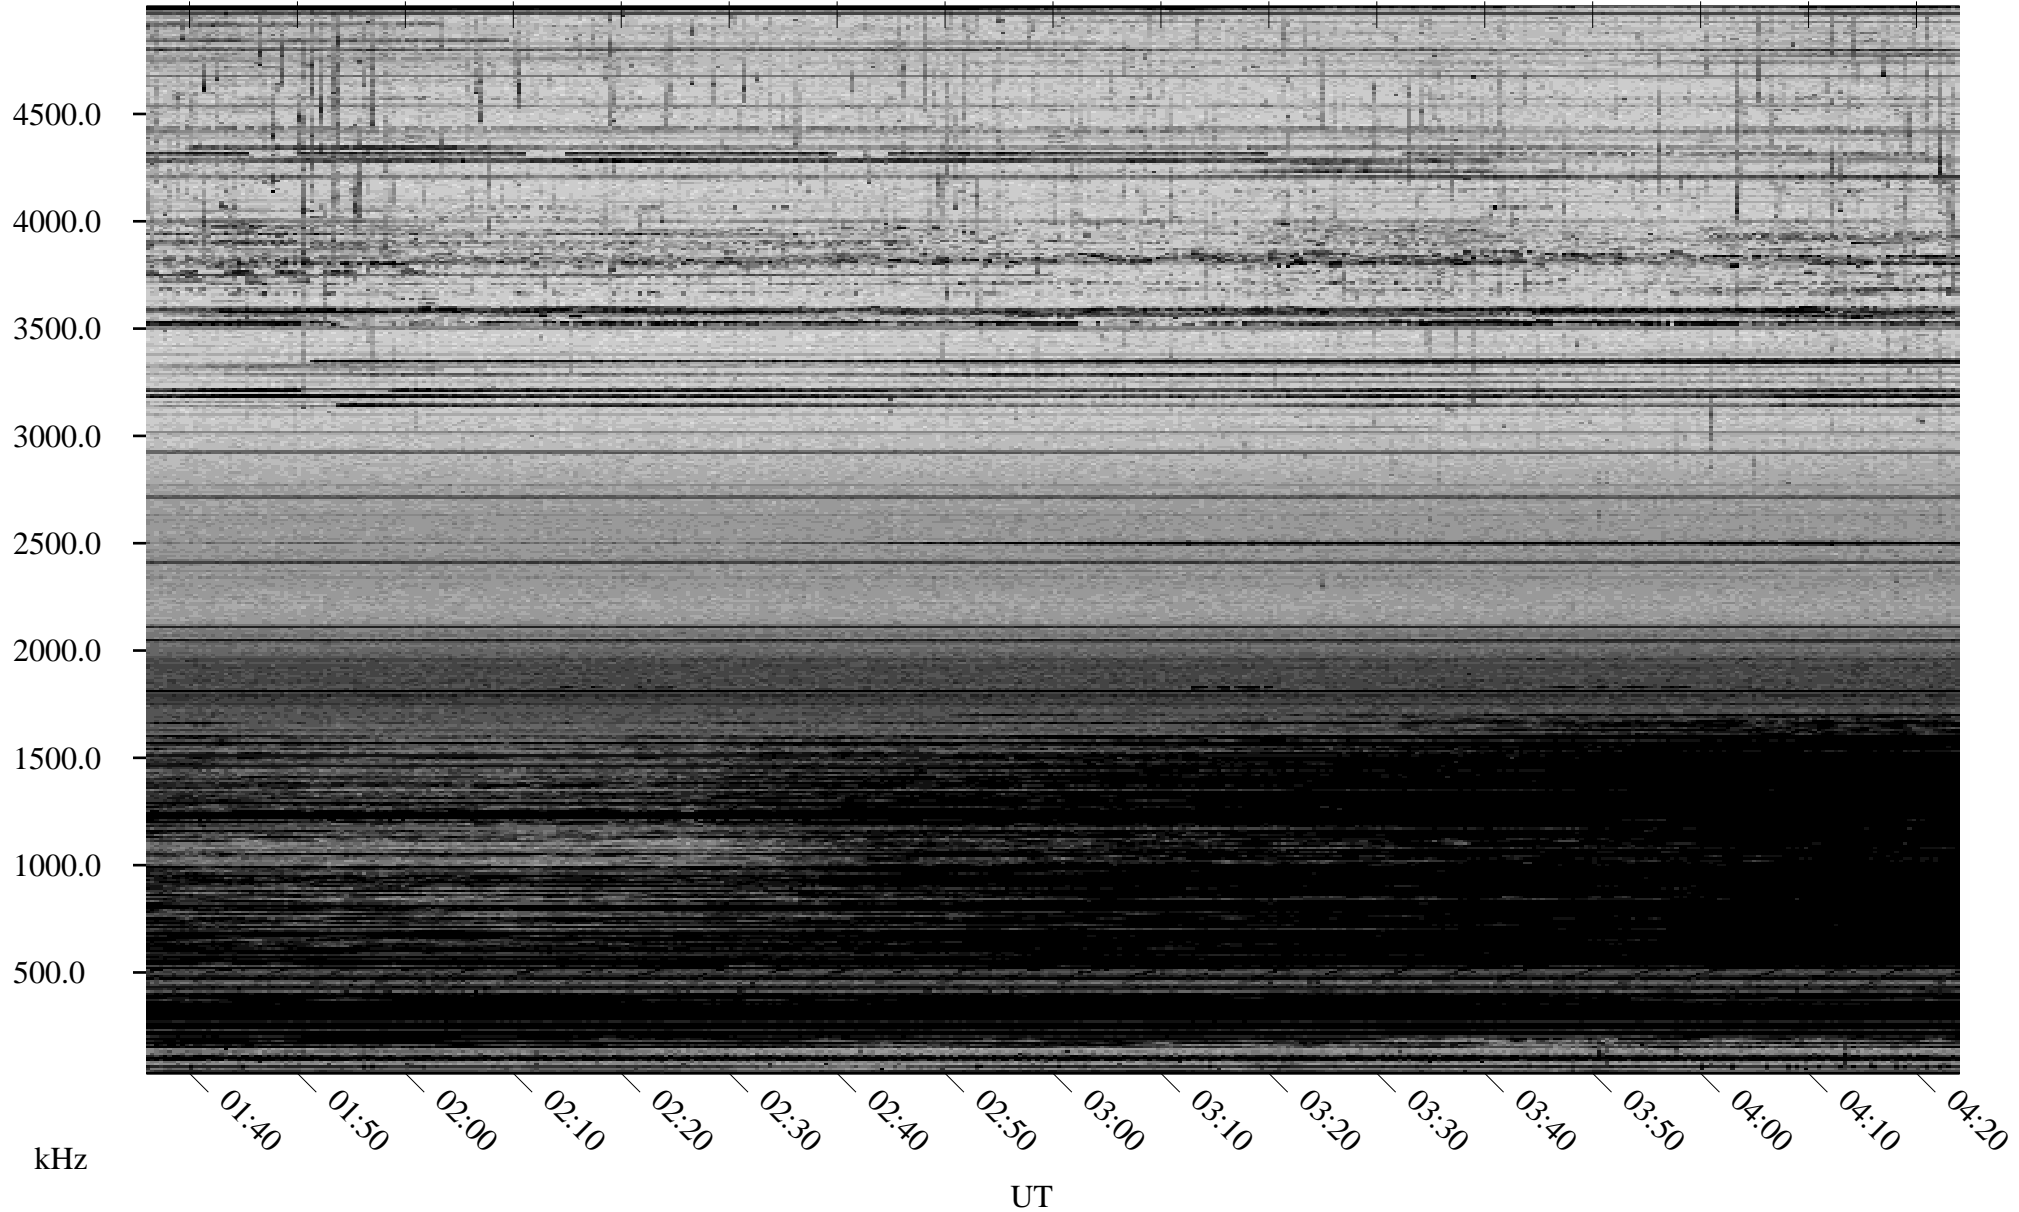

02/14/2009 Churchill, Manitoba

Linear Scale Black = 161 White = 15

ch090451.r00SUm max\_12

Page 1

# 02/14/2009 Churchill, Manitoba

Linear Scale    Black = 161    White = 15

ch090451.r00SUm max\_12

Page 2

# 02/15/2009 Churchill, Manitoba

Linear Scale    Black = 161    White = 15

ch090451.r00SUm max\_12

Page 3

# 02/15/2009 Churchill, Manitoba

Linear Scale    Black = 161    White = 15

ch090451.r00SUm max\_12

Page 4