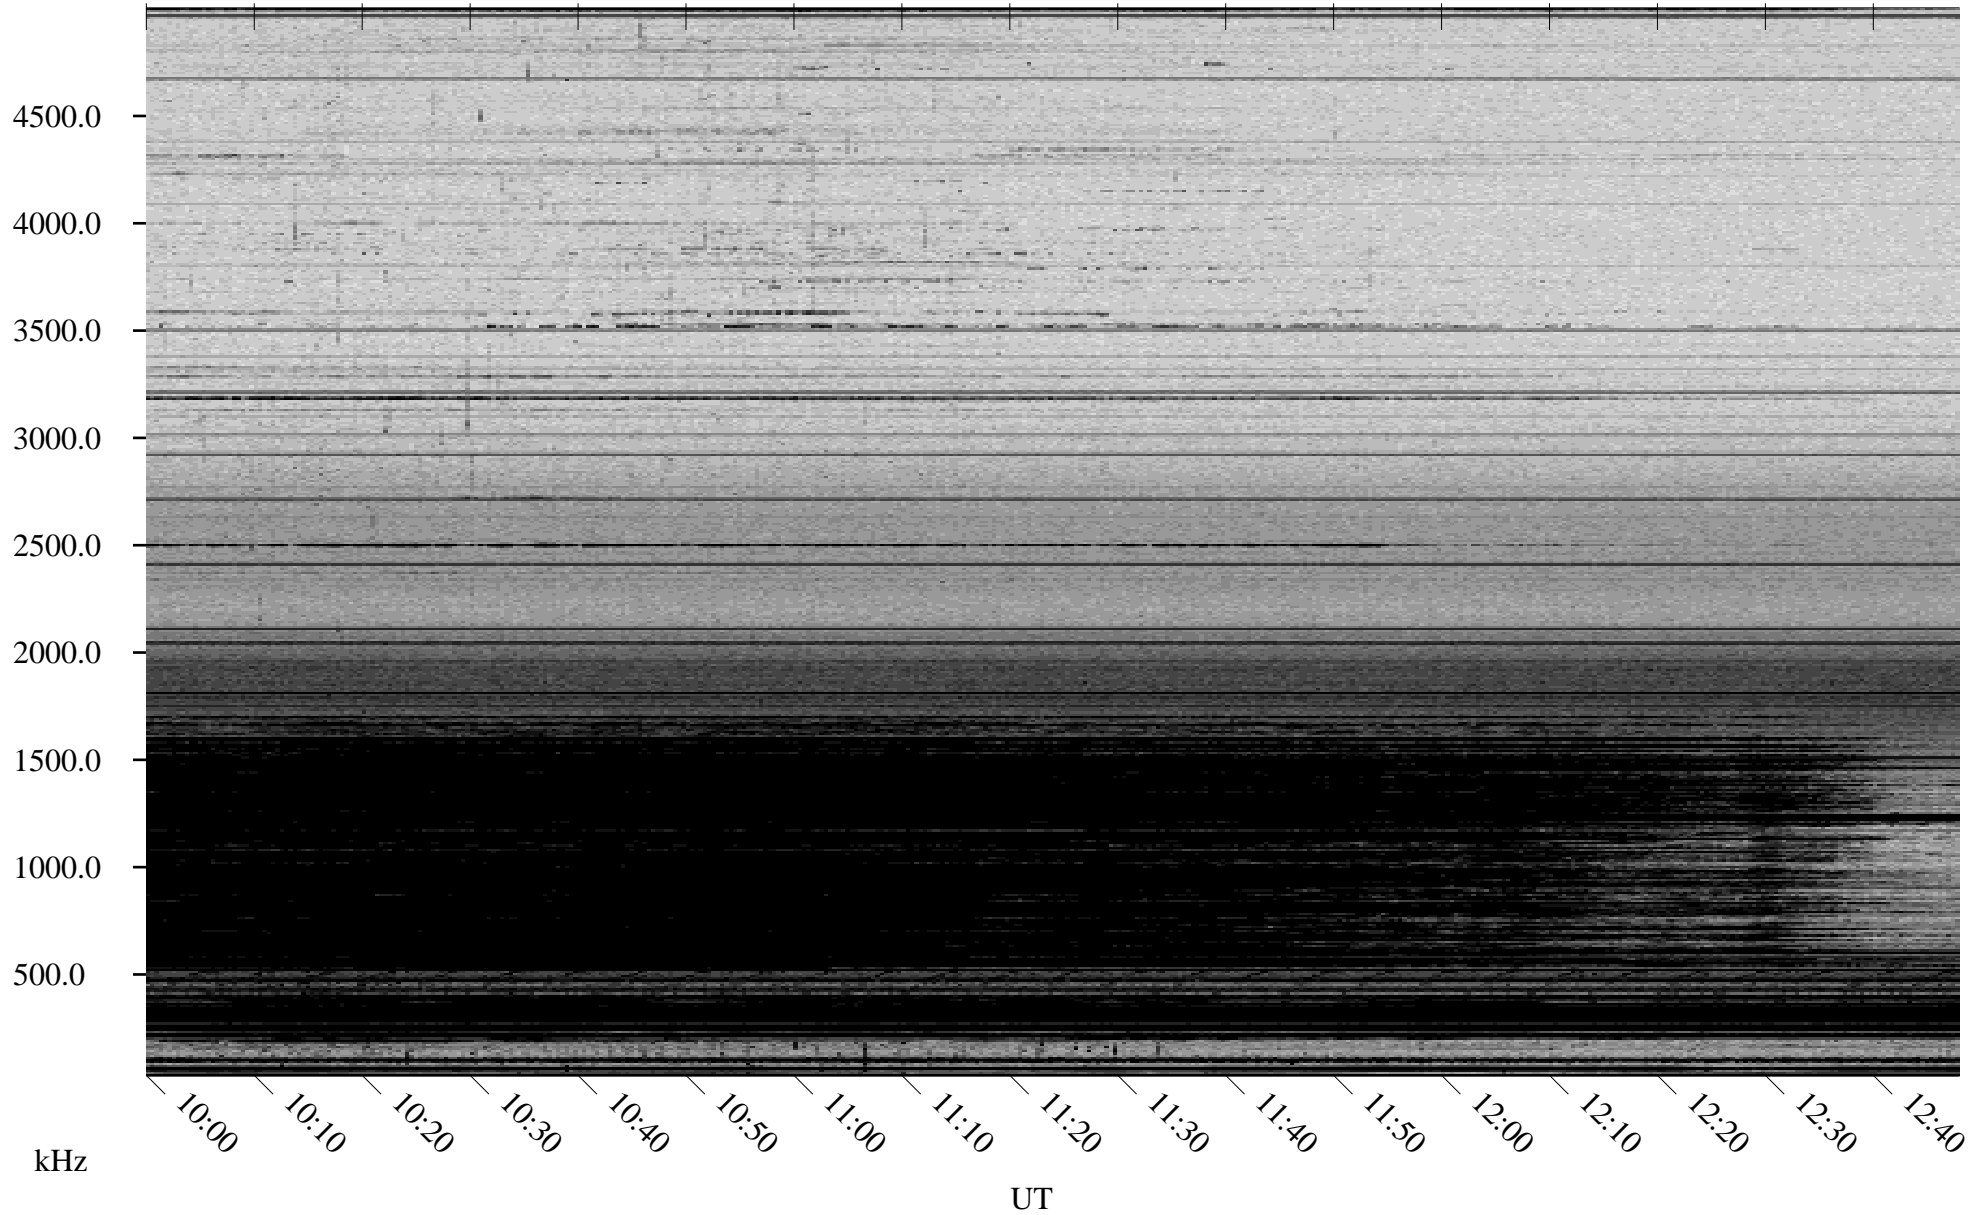

# 02/15/2009 Churchill, Manitoba

Linear Scale    Black = 161    White = 15

ch090451.r00SUm max\_12

Page 4

# 02/15/2009 Churchill, Manitoba

Linear Scale    Black = 161    White = 15

ch090451.r00SUm max\_12

Page 5

# 02/15/2009 Churchill, Manitoba

Linear Scale    Black = 161    White = 15

ch090451.r00SUm max\_12

Page 6

02/15/2009 Churchill, Manitoba

Linear Scale Black = 161 White = 15

ch090451.r00SUm max\_12

Page 7

# 02/15/2009 Churchill, Manitoba

Linear Scale    Black = 161    White = 15

ch090451.r00SUm max\_12