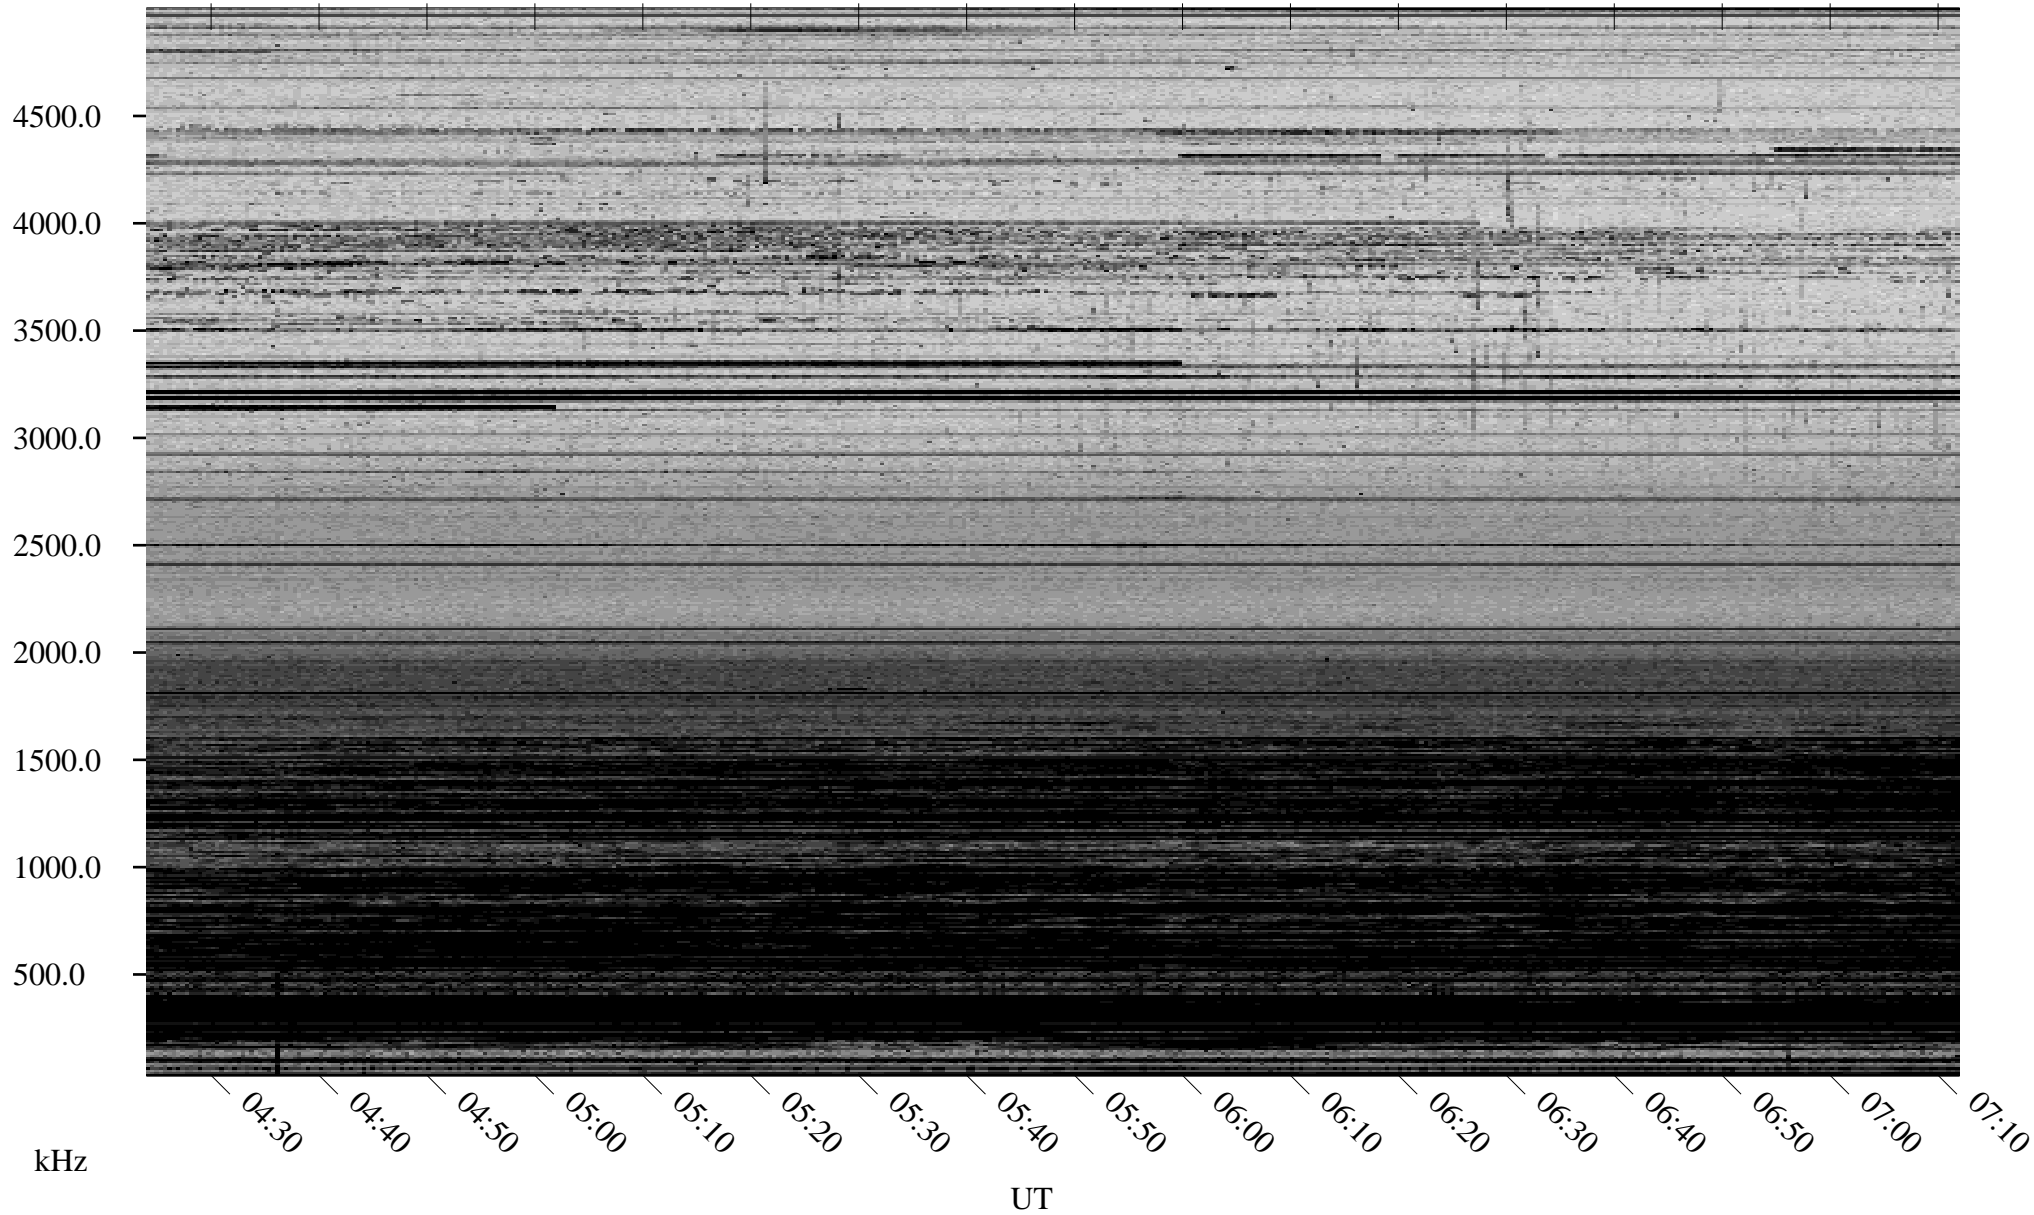

02/15/2009 Churchill, Manitoba

Linear Scale Black = 161 White = 15

ch09046l.r00SUm max_12

Page 1

02/15/2009 Churchill, Manitoba

Linear Scale Black = 161 White = 15

ch09046l.r00SUm max_12

Page 2

02/16/2009 Churchill, Manitoba

Linear Scale Black = 161 White = 15

ch09046l.r00SUm max_12

Page 3

02/16/2009 Churchill, Manitoba

Linear Scale Black = 161 White = 15

ch09046l.r00SUm max_12

Page 4

02/16/2009 Churchill, Manitoba

Linear Scale Black = 161 White = 15

ch09046l.r00SUm max_12

Page 5

02/16/2009 Churchill, Manitoba

Linear Scale Black = 161 White = 15

ch09046l.r00SUm max_12

Page 6

02/16/2009 Churchill, Manitoba

Linear Scale Black = 161 White = 15

ch09046l.r00SUm max_12

Page 7

02/16/2009 Churchill, Manitoba

Linear Scale Black = 161 White = 15

ch09046l.r00SUm max_12

Page 8