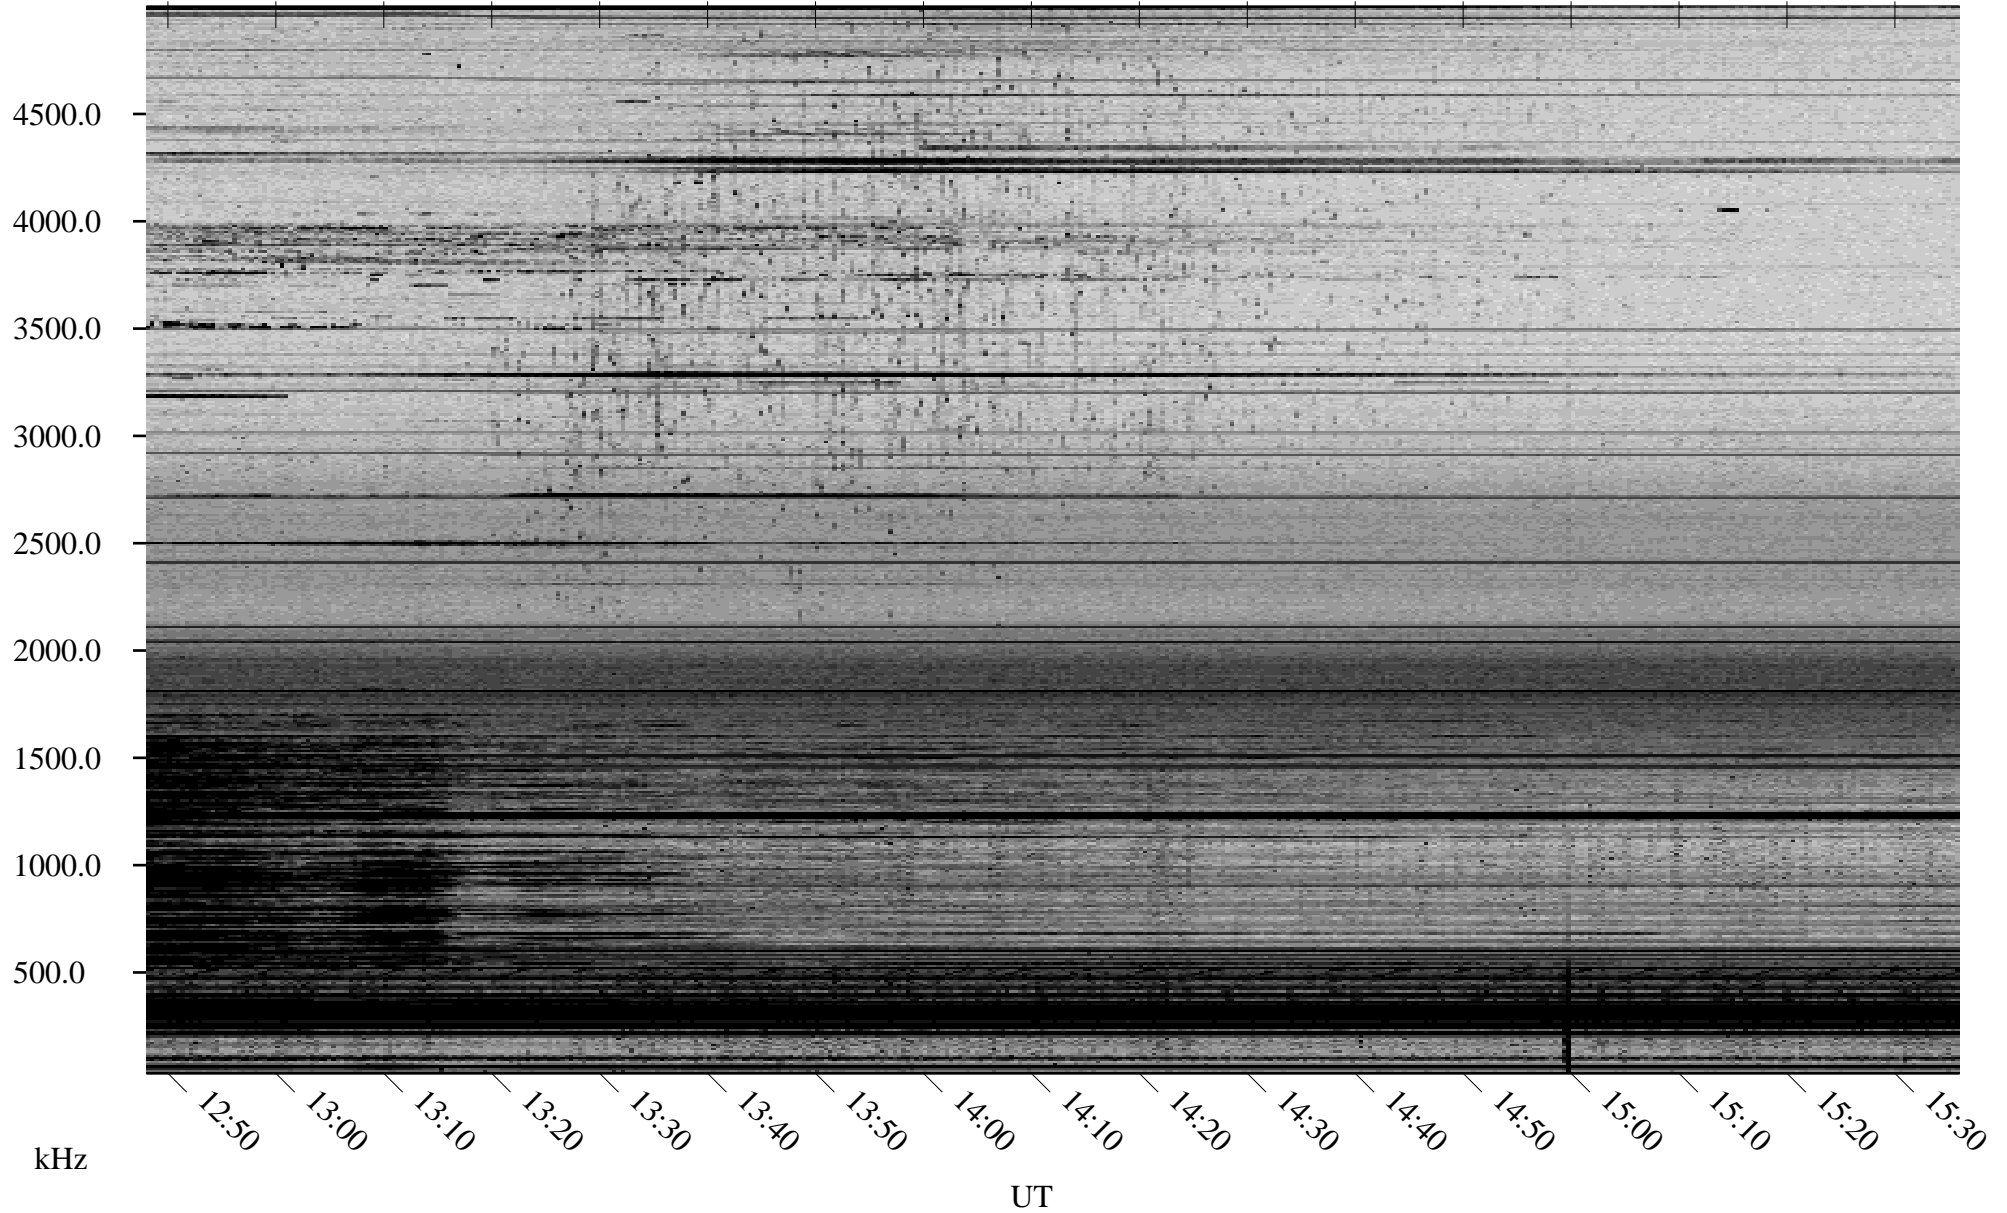

02/15/2009 Churchill, Manitoba

Linear Scale Black = 161 White = 15

ch09046l.r00SUm max_12

Page 1

02/15/2009 Churchill, Manitoba

Linear Scale Black = 161 White = 15

ch09046l.r00SUm max_12

Page 2

02/16/2009 Churchill, Manitoba

Linear Scale Black = 161 White = 15

ch09046l.r00SUm max_12

Page 3

02/16/2009 Churchill, Manitoba

Linear Scale Black = 161 White = 15

ch09046l.r00SUm max_12

Page 4

02/16/2009 Churchill, Manitoba

Linear Scale Black = 161 White = 15

ch09046l.r00SUm max_12

Page 5

02/16/2009 Churchill, Manitoba

Linear Scale Black = 161 White = 15

ch09046l.r00SUm max_12

Page 6

02/16/2009 Churchill, Manitoba

Linear Scale Black = 161 White = 15

ch09046l.r00SUm max_12

Page 7

02/16/2009 Churchill, Manitoba

Linear Scale Black = 161 White = 15

ch09046l.r00SUm max_12

Page 8