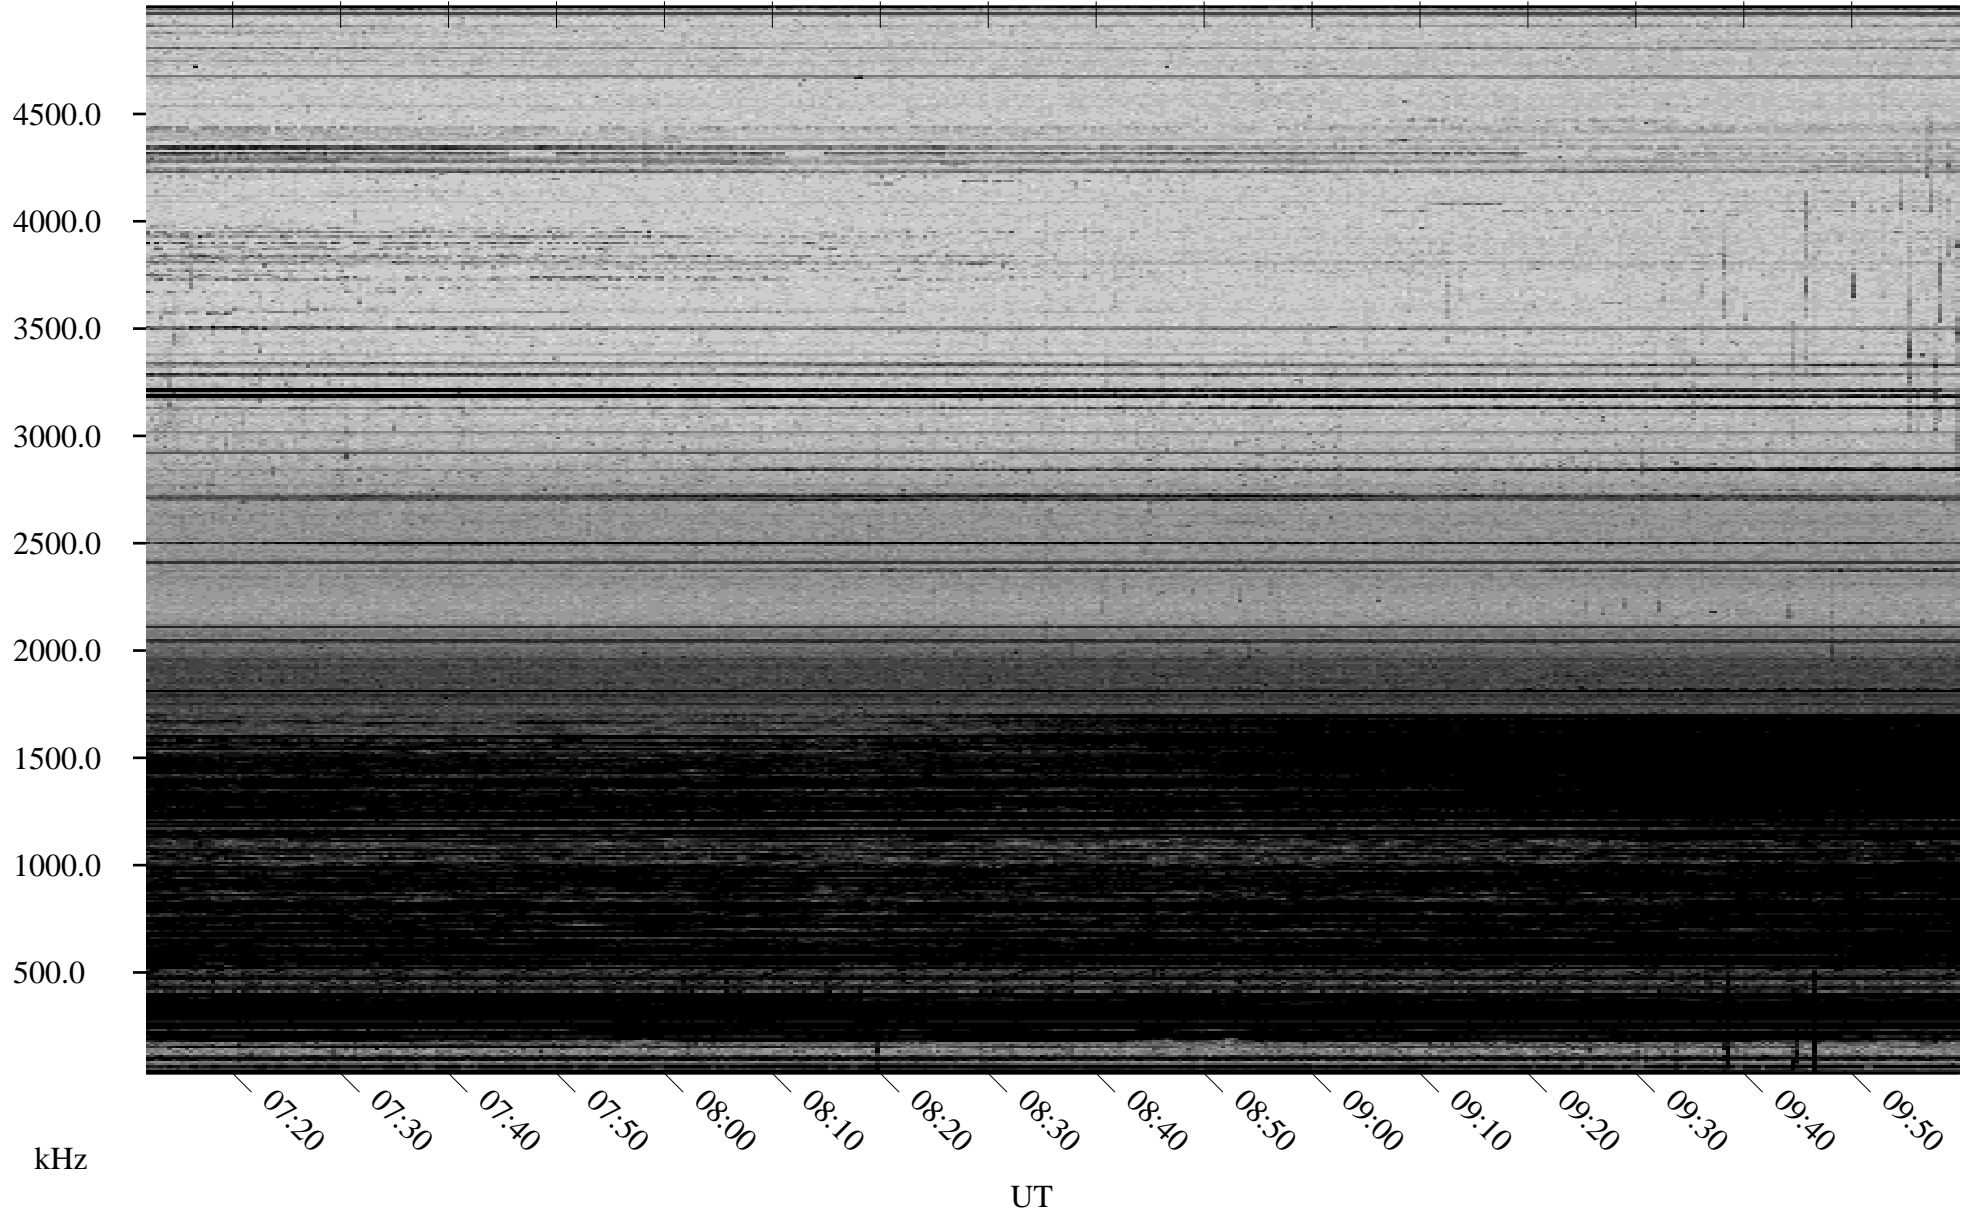

02/15/2009 Churchill, Manitoba

Linear Scale Black = 161 White = 15

ch09046l.r00SUm max_12

Page 1

02/15/2009 Churchill, Manitoba

Linear Scale Black = 161 White = 15

ch09046l.r00SUm max_12

Page 2

02/16/2009 Churchill, Manitoba

Linear Scale Black = 161 White = 15

ch09046l.r00SUm max_12

Page 3

02/16/2009 Churchill, Manitoba

Linear Scale Black = 161 White = 15

ch09046l.r00SUm max_12

Page 4

02/16/2009 Churchill, Manitoba

Linear Scale Black = 161 White = 15

ch09046l.r00SUm max_12

Page 5

02/16/2009 Churchill, Manitoba

Linear Scale Black = 161 White = 15

ch09046l.r00SUm max_12

Page 6

02/16/2009 Churchill, Manitoba

Linear Scale Black = 161 White = 15

ch09046l.r00SUm max_12

Page 7

02/16/2009 Churchill, Manitoba

Linear Scale Black = 161 White = 15

ch09046l.r00SUm max_12

Page 8