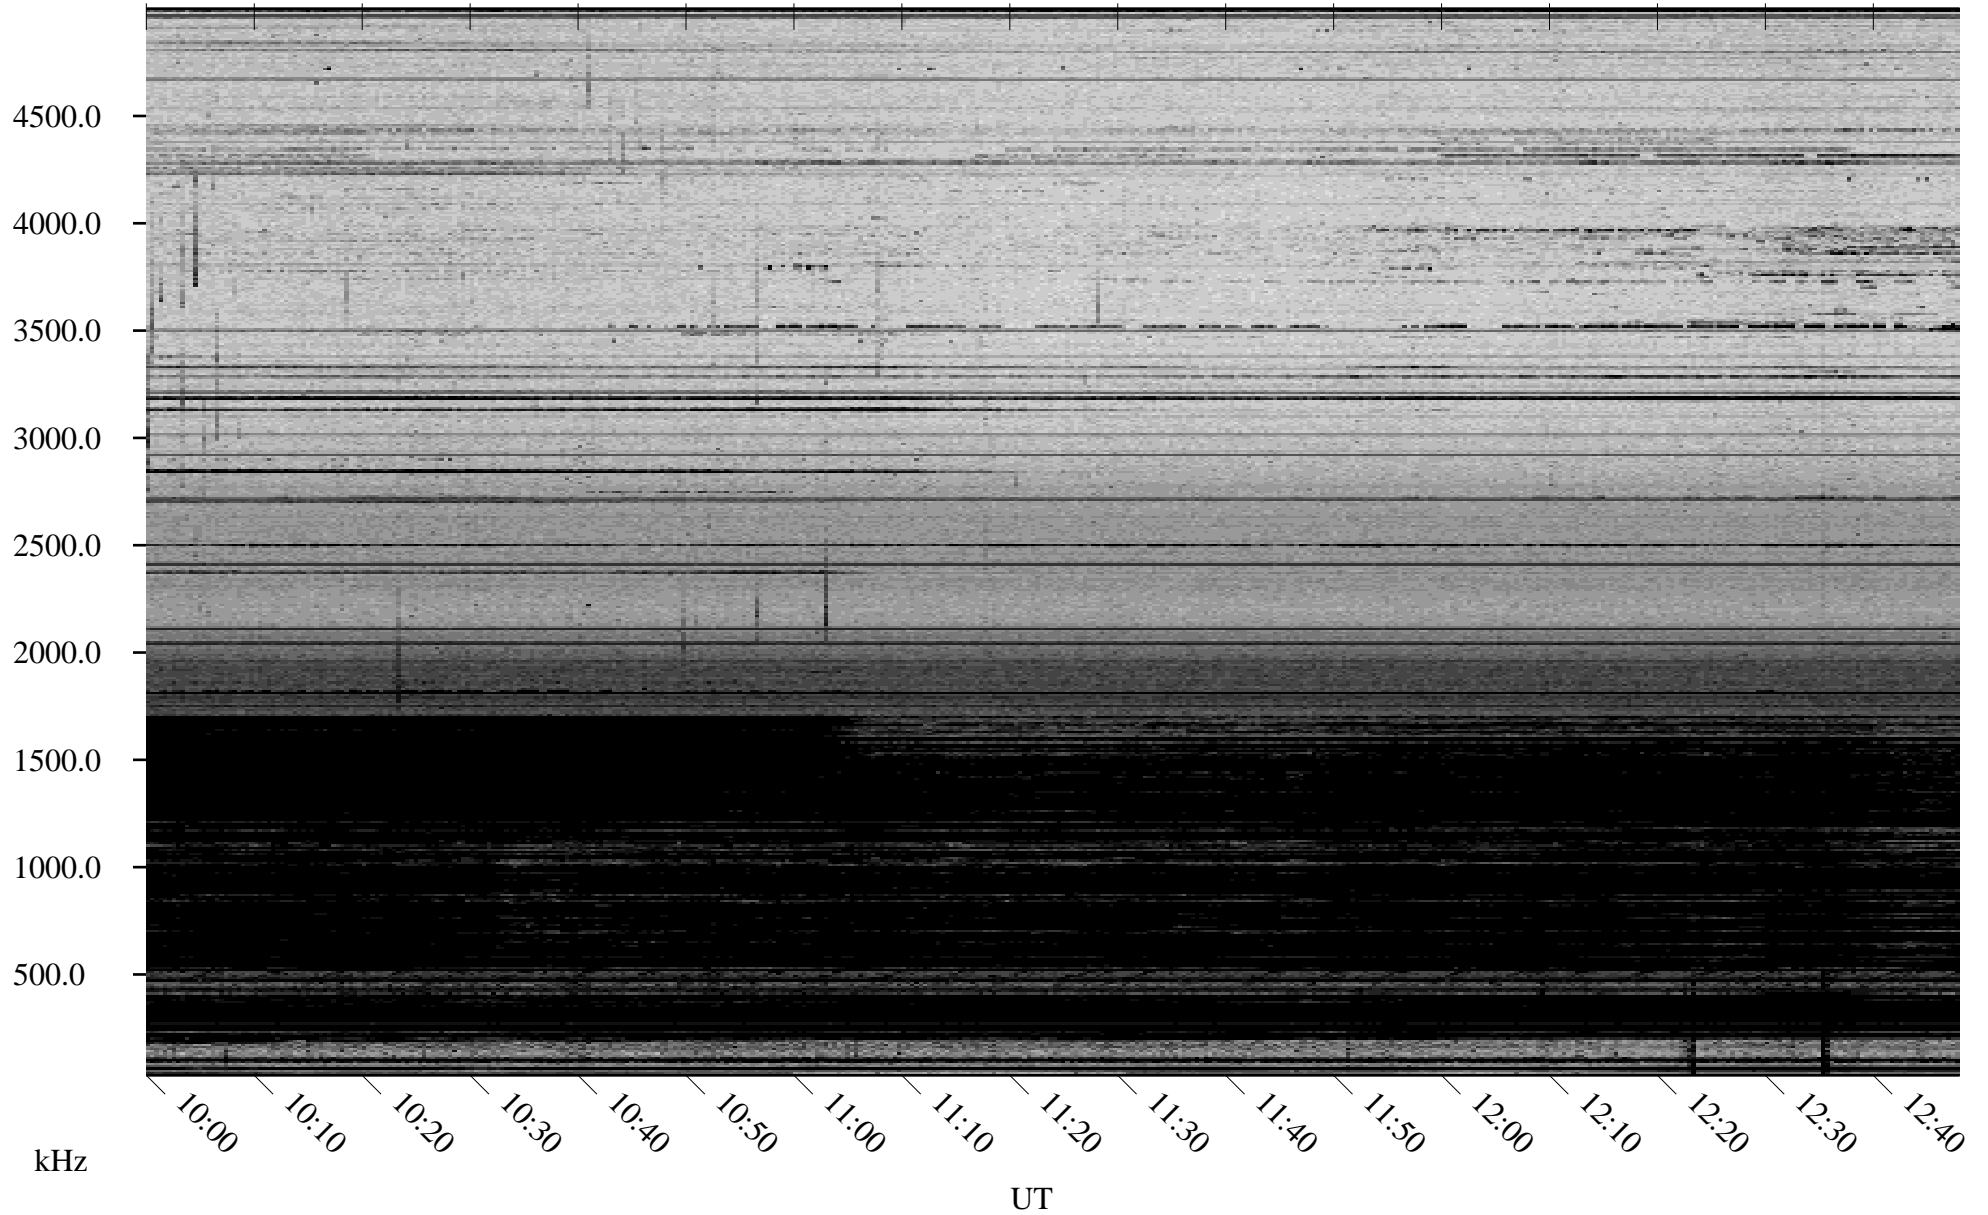

02/15/2009 Churchill, Manitoba

Linear Scale Black = 161 White = 15

ch09046l.r00SUm max_12

Page 1

02/15/2009 Churchill, Manitoba

Linear Scale Black = 161 White = 15

ch09046l.r00SUm max_12

Page 2

02/16/2009 Churchill, Manitoba

Linear Scale Black = 161 White = 15

ch09046l.r00SUm max_12

Page 3

02/16/2009 Churchill, Manitoba

Linear Scale Black = 161 White = 15

ch09046l.r00SUm max_12

Page 4

02/16/2009 Churchill, Manitoba

Linear Scale Black = 161 White = 15

ch09046l.r00SUm max_12

Page 5

02/16/2009 Churchill, Manitoba

Linear Scale Black = 161 White = 15

ch09046l.r00SUm max_12

Page 6

02/16/2009 Churchill, Manitoba

Linear Scale Black = 161 White = 15

ch09046l.r00SUm max_12

Page 7

02/16/2009 Churchill, Manitoba

Linear Scale Black = 161 White = 15

ch09046l.r00SUm max_12

Page 8