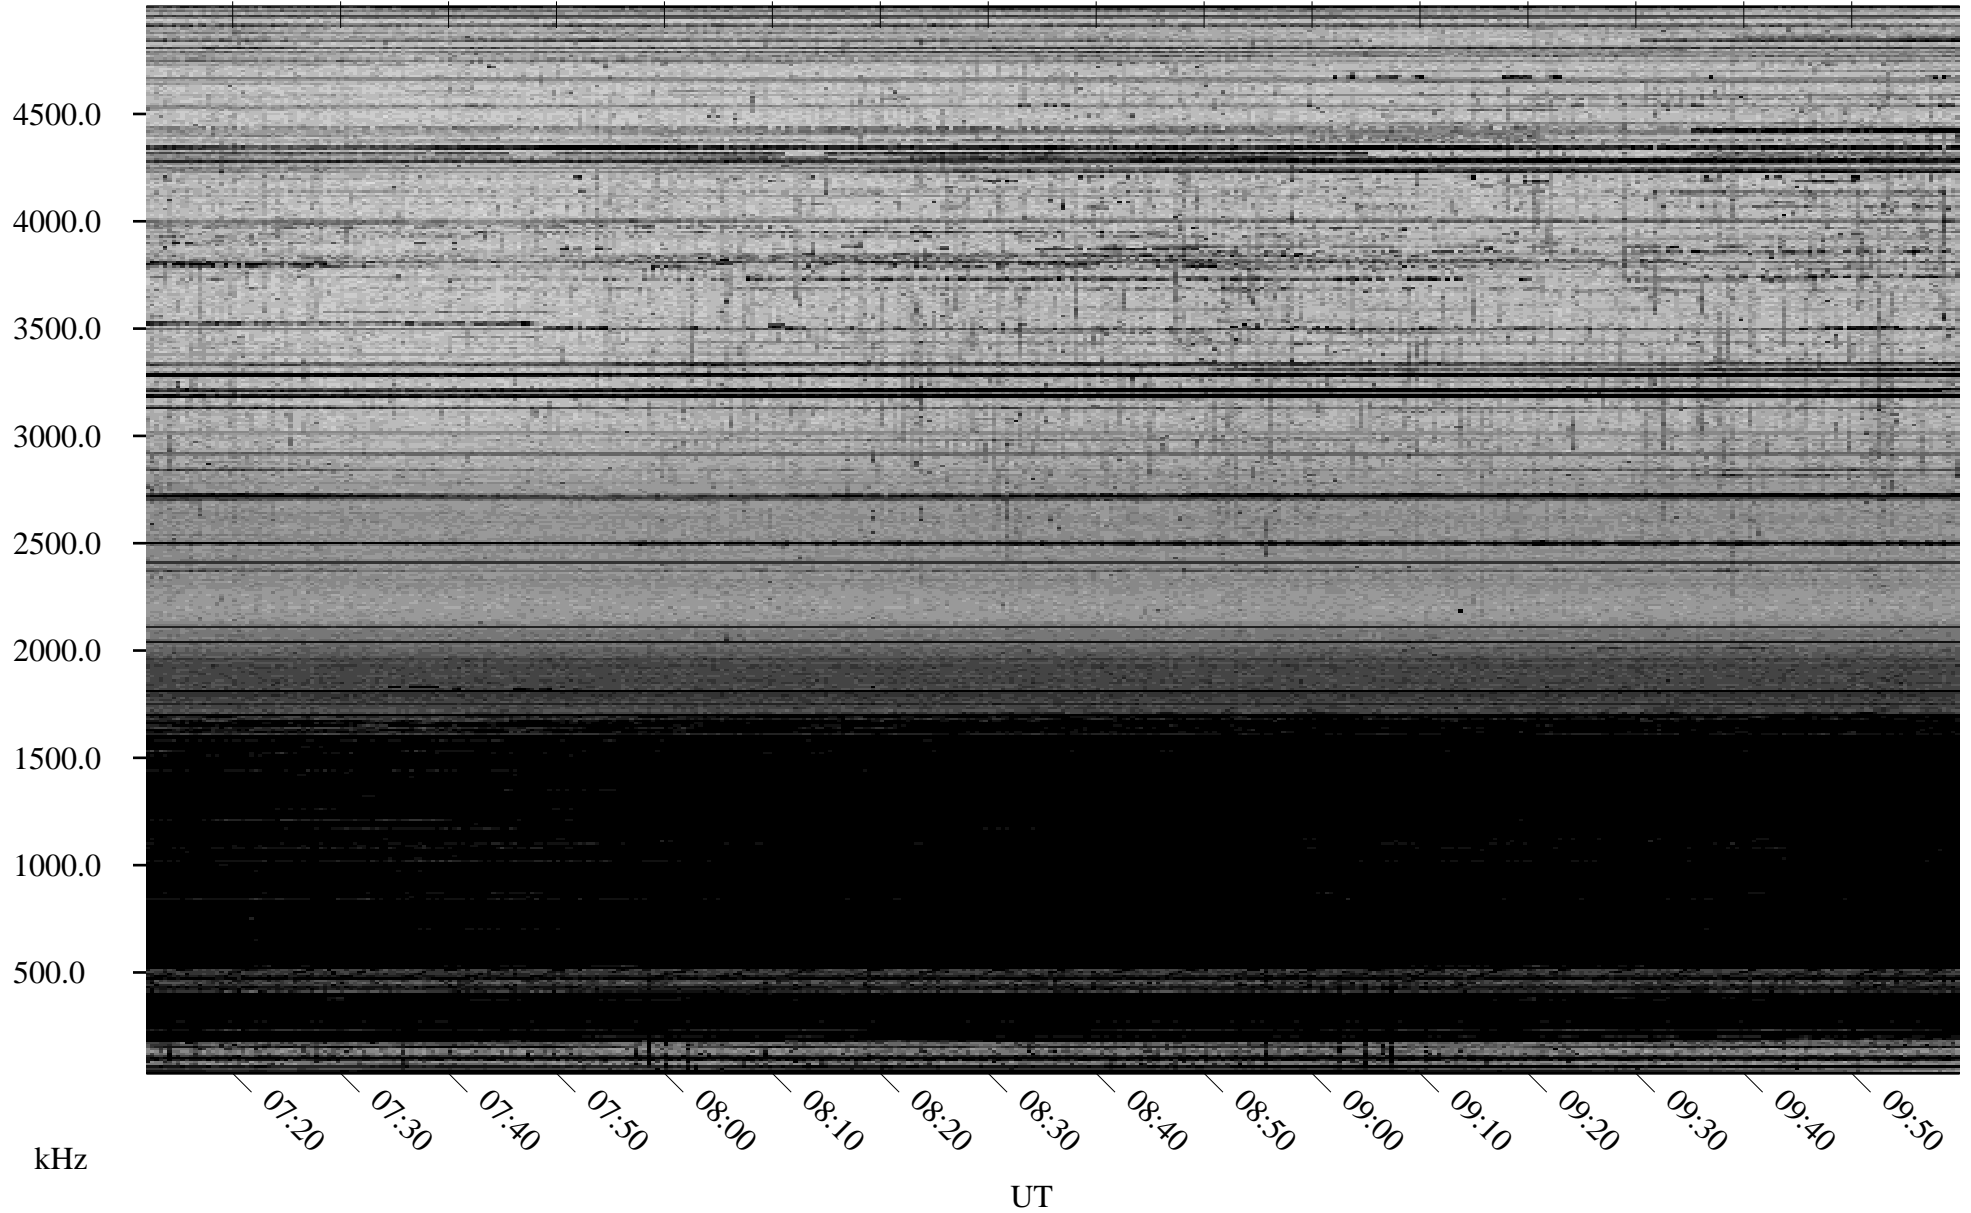

02/16/2009 Churchill, Manitoba

Linear Scale Black = 161 White = 15

ch09047l.r00SUm max_12

Page 1

02/16/2009 Churchill, Manitoba

Linear Scale Black = 161 White = 15

ch090471.r00SUm max_12

Page 2

02/17/2009 Churchill, Manitoba

Linear Scale Black = 161 White = 15

ch090471.r00SUm max_12

Page 3

02/17/2009 Churchill, Manitoba

Linear Scale Black = 161 White = 15

ch09047l.r00SUm max_12

Page 4

02/17/2009 Churchill, Manitoba

Linear Scale Black = 161 White = 15

ch090471.r00SUm max_12

Page 5

02/17/2009 Churchill, Manitoba

Linear Scale Black = 161 White = 15

ch09047l.r00SUm max_12

Page 6

02/17/2009 Churchill, Manitoba

Linear Scale Black = 161 White = 15

ch09047l.r00SUm max_12

Page 7

02/17/2009 Churchill, Manitoba

Linear Scale Black = 161 White = 15

ch090471.r00SUm max_12

Page 8