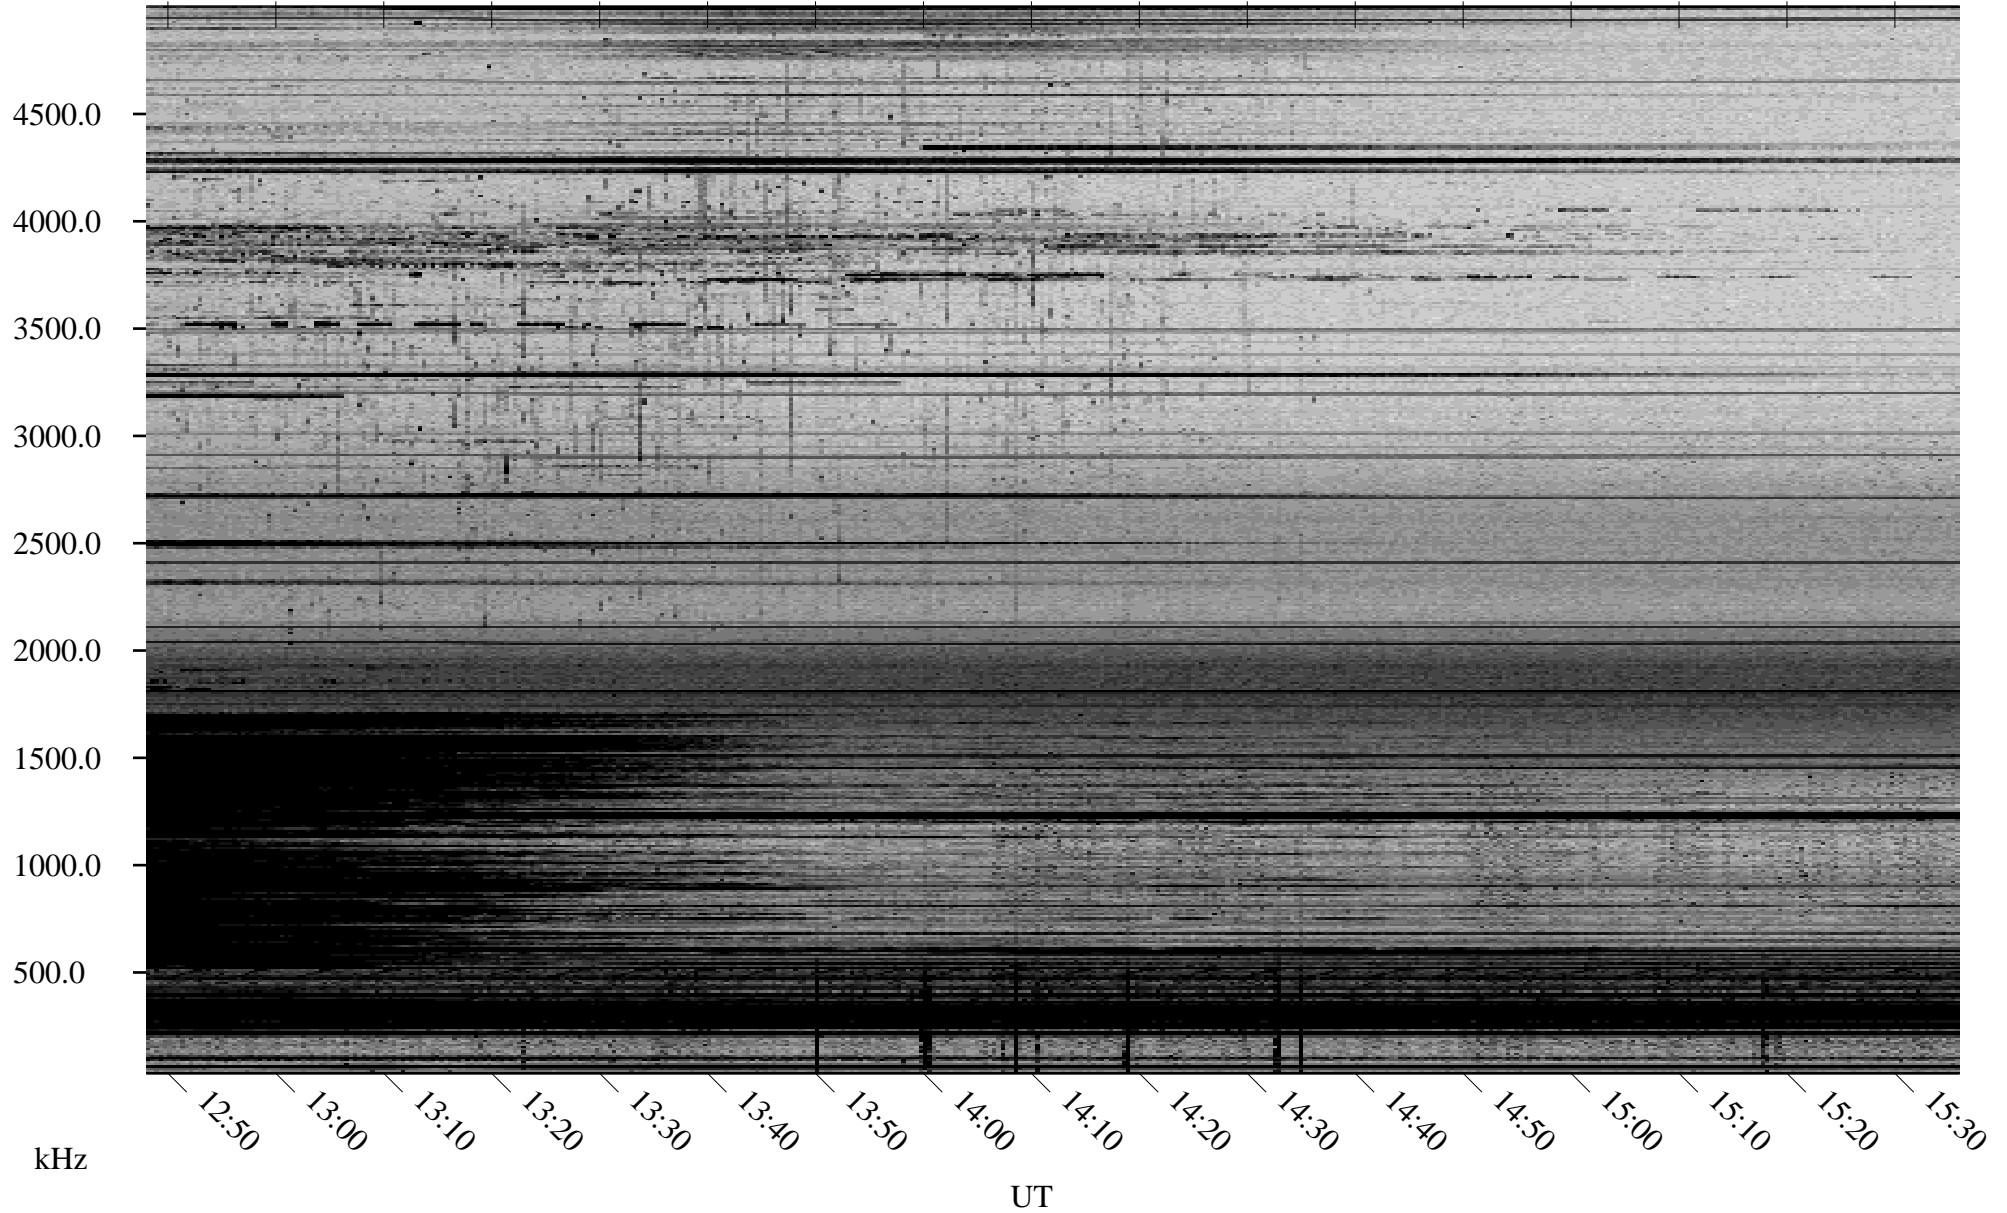

02/16/2009 Churchill, Manitoba

Linear Scale Black = 161 White = 15

ch09047l.r00SUm max_12

Page 1

02/16/2009 Churchill, Manitoba

Linear Scale Black = 161 White = 15

ch090471.r00SUm max_12

Page 2

02/17/2009 Churchill, Manitoba

Linear Scale Black = 161 White = 15

ch090471.r00SUm max_12

Page 3

02/17/2009 Churchill, Manitoba

Linear Scale Black = 161 White = 15

ch09047l.r00SUm max_12

Page 4

02/17/2009 Churchill, Manitoba

Linear Scale Black = 161 White = 15

ch090471.r00SUm max_12

Page 5

02/17/2009 Churchill, Manitoba

Linear Scale Black = 161 White = 15

ch09047l.r00SUm max_12

Page 6

02/17/2009 Churchill, Manitoba

Linear Scale Black = 161 White = 15

ch09047l.r00SUm max_12

Page 7

02/17/2009 Churchill, Manitoba

Linear Scale Black = 161 White = 15

ch090471.r00SUm max_12

Page 8