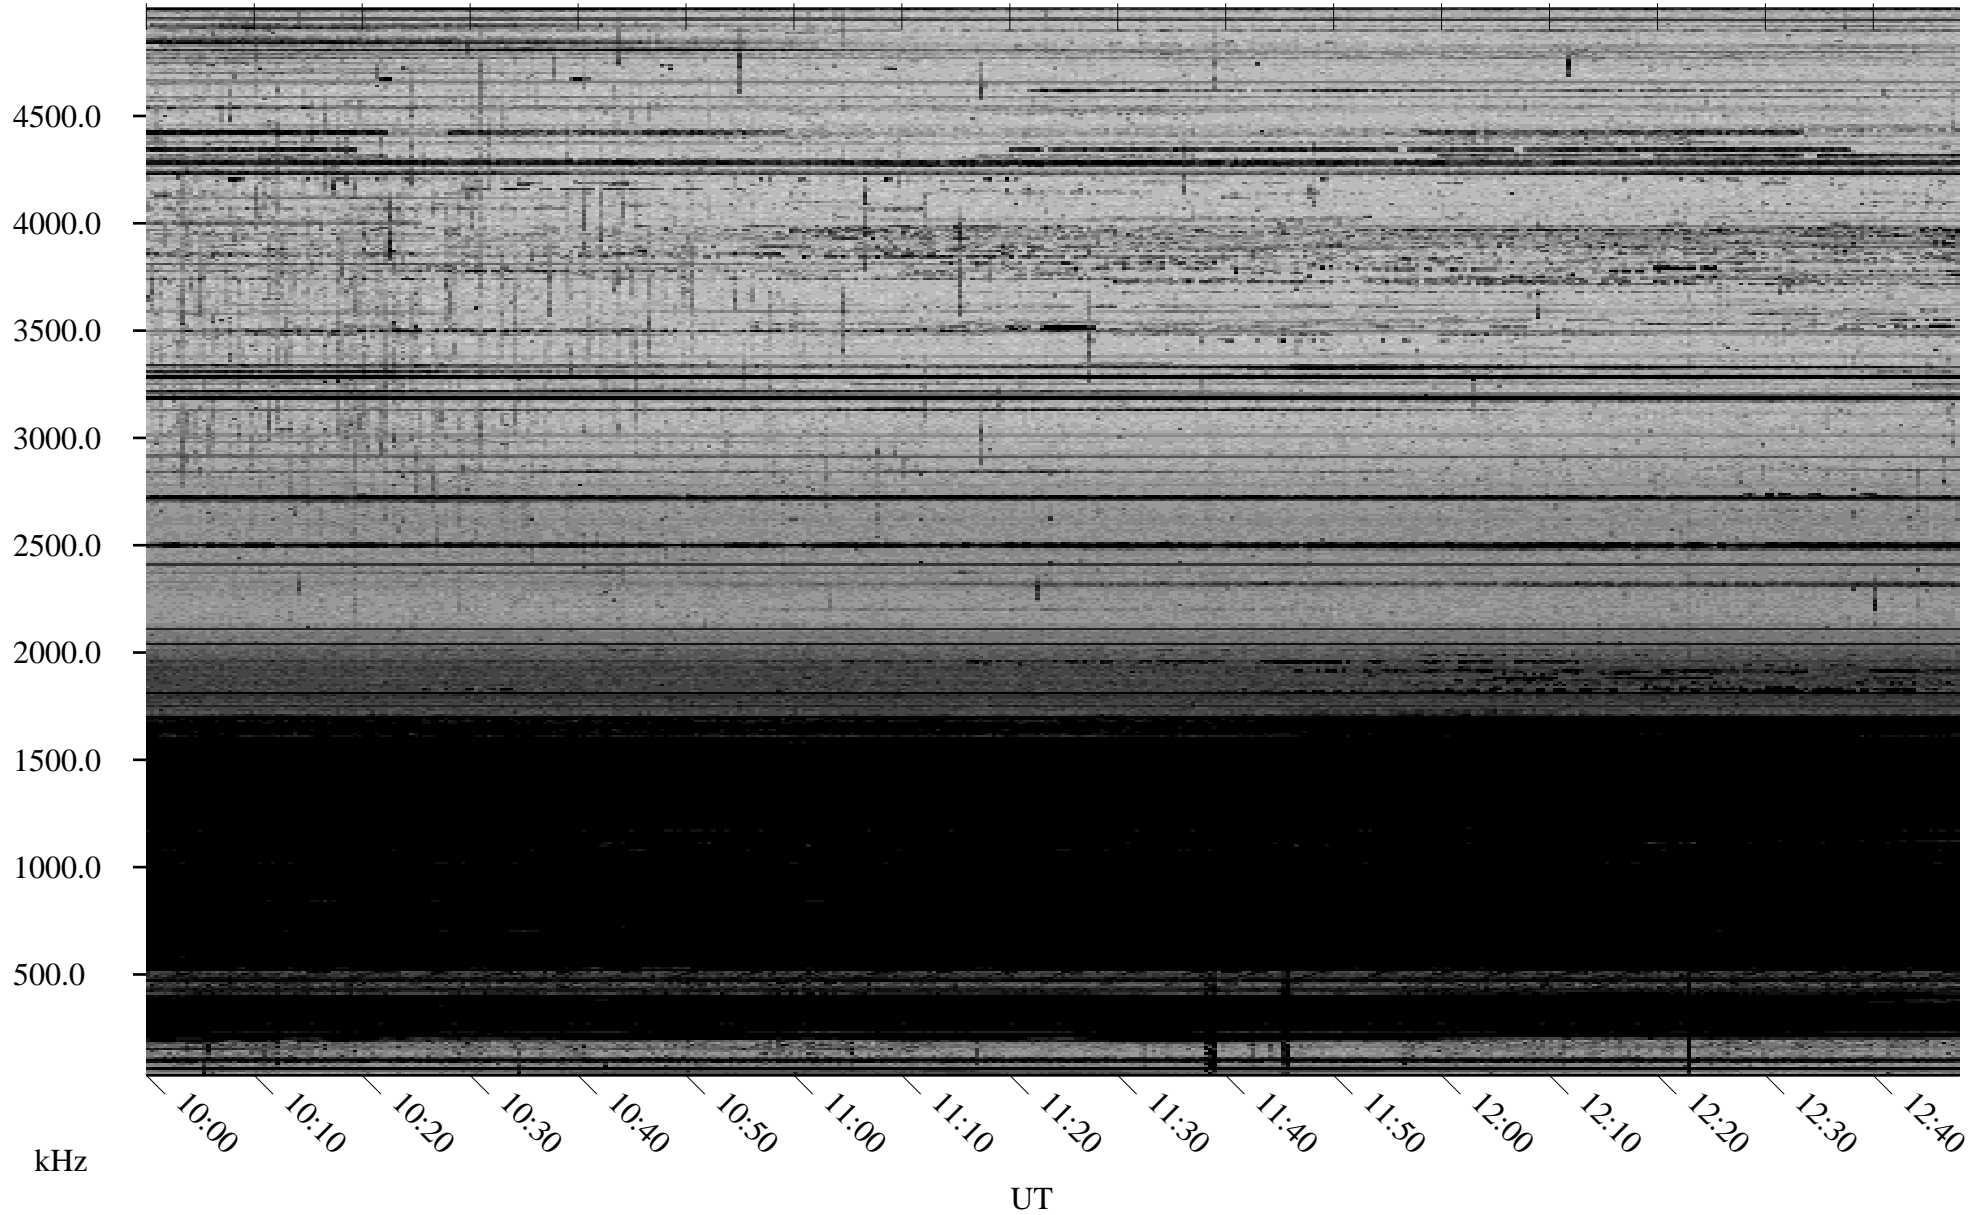

02/16/2009 Churchill, Manitoba

Linear Scale Black = 161 White = 15

ch09047l.r00SUm max_12

Page 1

02/16/2009 Churchill, Manitoba

Linear Scale Black = 161 White = 15

ch090471.r00SUm max_12

Page 2

02/17/2009 Churchill, Manitoba

Linear Scale Black = 161 White = 15

ch090471.r00SUm max_12

Page 3

02/17/2009 Churchill, Manitoba

Linear Scale Black = 161 White = 15

ch09047l.r00SUm max_12

Page 4

02/17/2009 Churchill, Manitoba

Linear Scale Black = 161 White = 15

ch090471.r00SUm max_12

Page 5

02/17/2009 Churchill, Manitoba

Linear Scale Black = 161 White = 15

ch09047l.r00SUm max_12

Page 6

02/17/2009 Churchill, Manitoba

Linear Scale Black = 161 White = 15

ch09047l.r00SUm max_12

Page 7

02/17/2009 Churchill, Manitoba

Linear Scale Black = 161 White = 15

ch090471.r00SUm max_12

Page 8