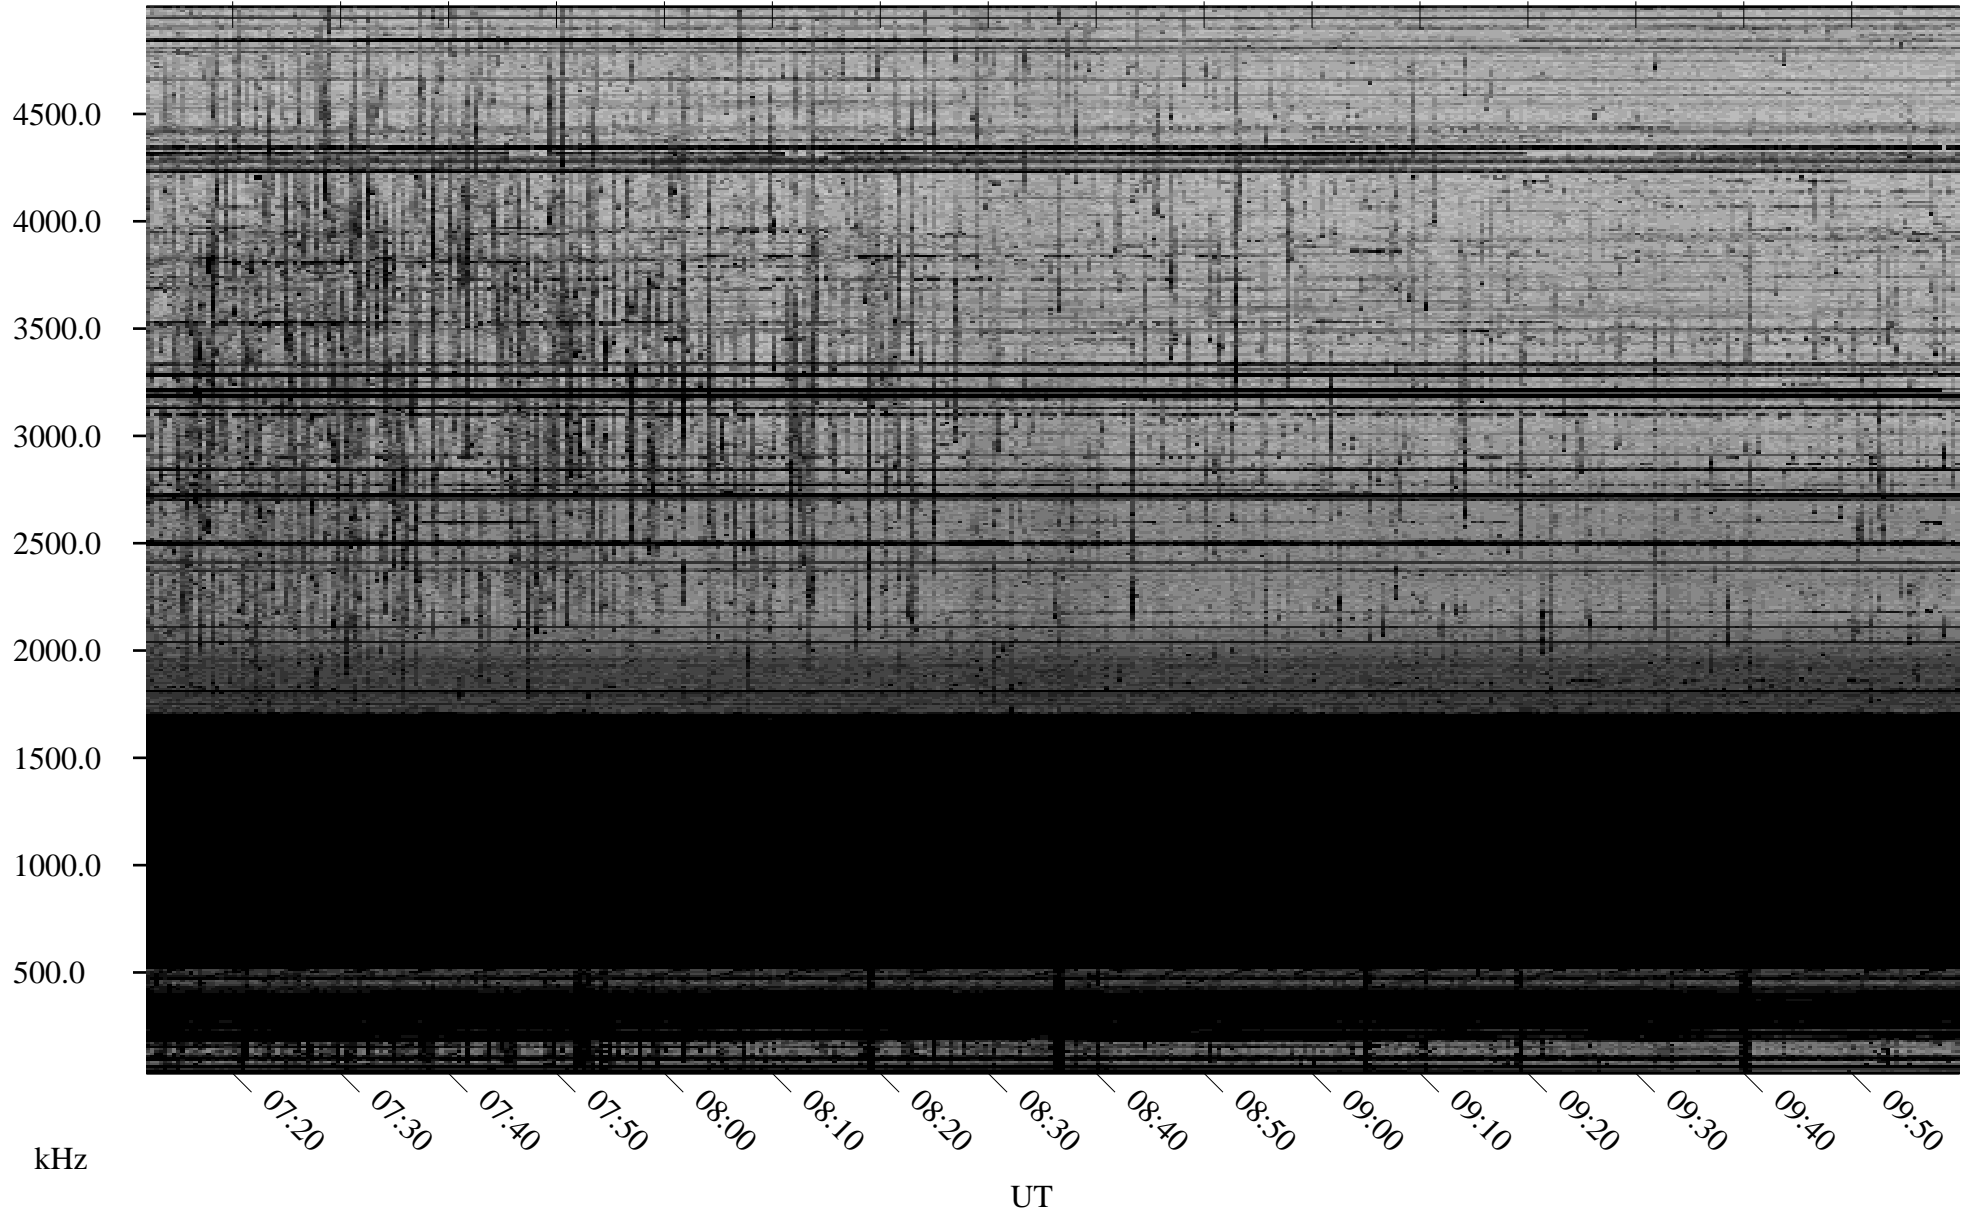

02/17/2009 Churchill, Manitoba

Linear Scale Black = 161 White = 15

ch09048l.r00SUm max_12

Page 1

02/17/2009 Churchill, Manitoba

Linear Scale Black = 161 White = 15

ch09048l.r00SUm max_12

Page 2

02/18/2009 Churchill, Manitoba

Linear Scale Black = 161 White = 15

ch09048l.r00SUm max_12

Page 3

02/18/2009 Churchill, Manitoba

Linear Scale Black = 161 White = 15

ch09048l.r00SUm max_12

Page 4

02/18/2009 Churchill, Manitoba

Linear Scale Black = 161 White = 15

ch09048l.r00SUm max_12

Page 5

02/18/2009 Churchill, Manitoba

Linear Scale Black = 161 White = 15

ch09048l.r00SUm max_12

Page 6

02/18/2009 Churchill, Manitoba

Linear Scale Black = 161 White = 15

ch09048l.r00SUm max_12

Page 7

02/18/2009 Churchill, Manitoba

Linear Scale Black = 161 White = 15

ch09048l.r00SUm max_12

Page 8