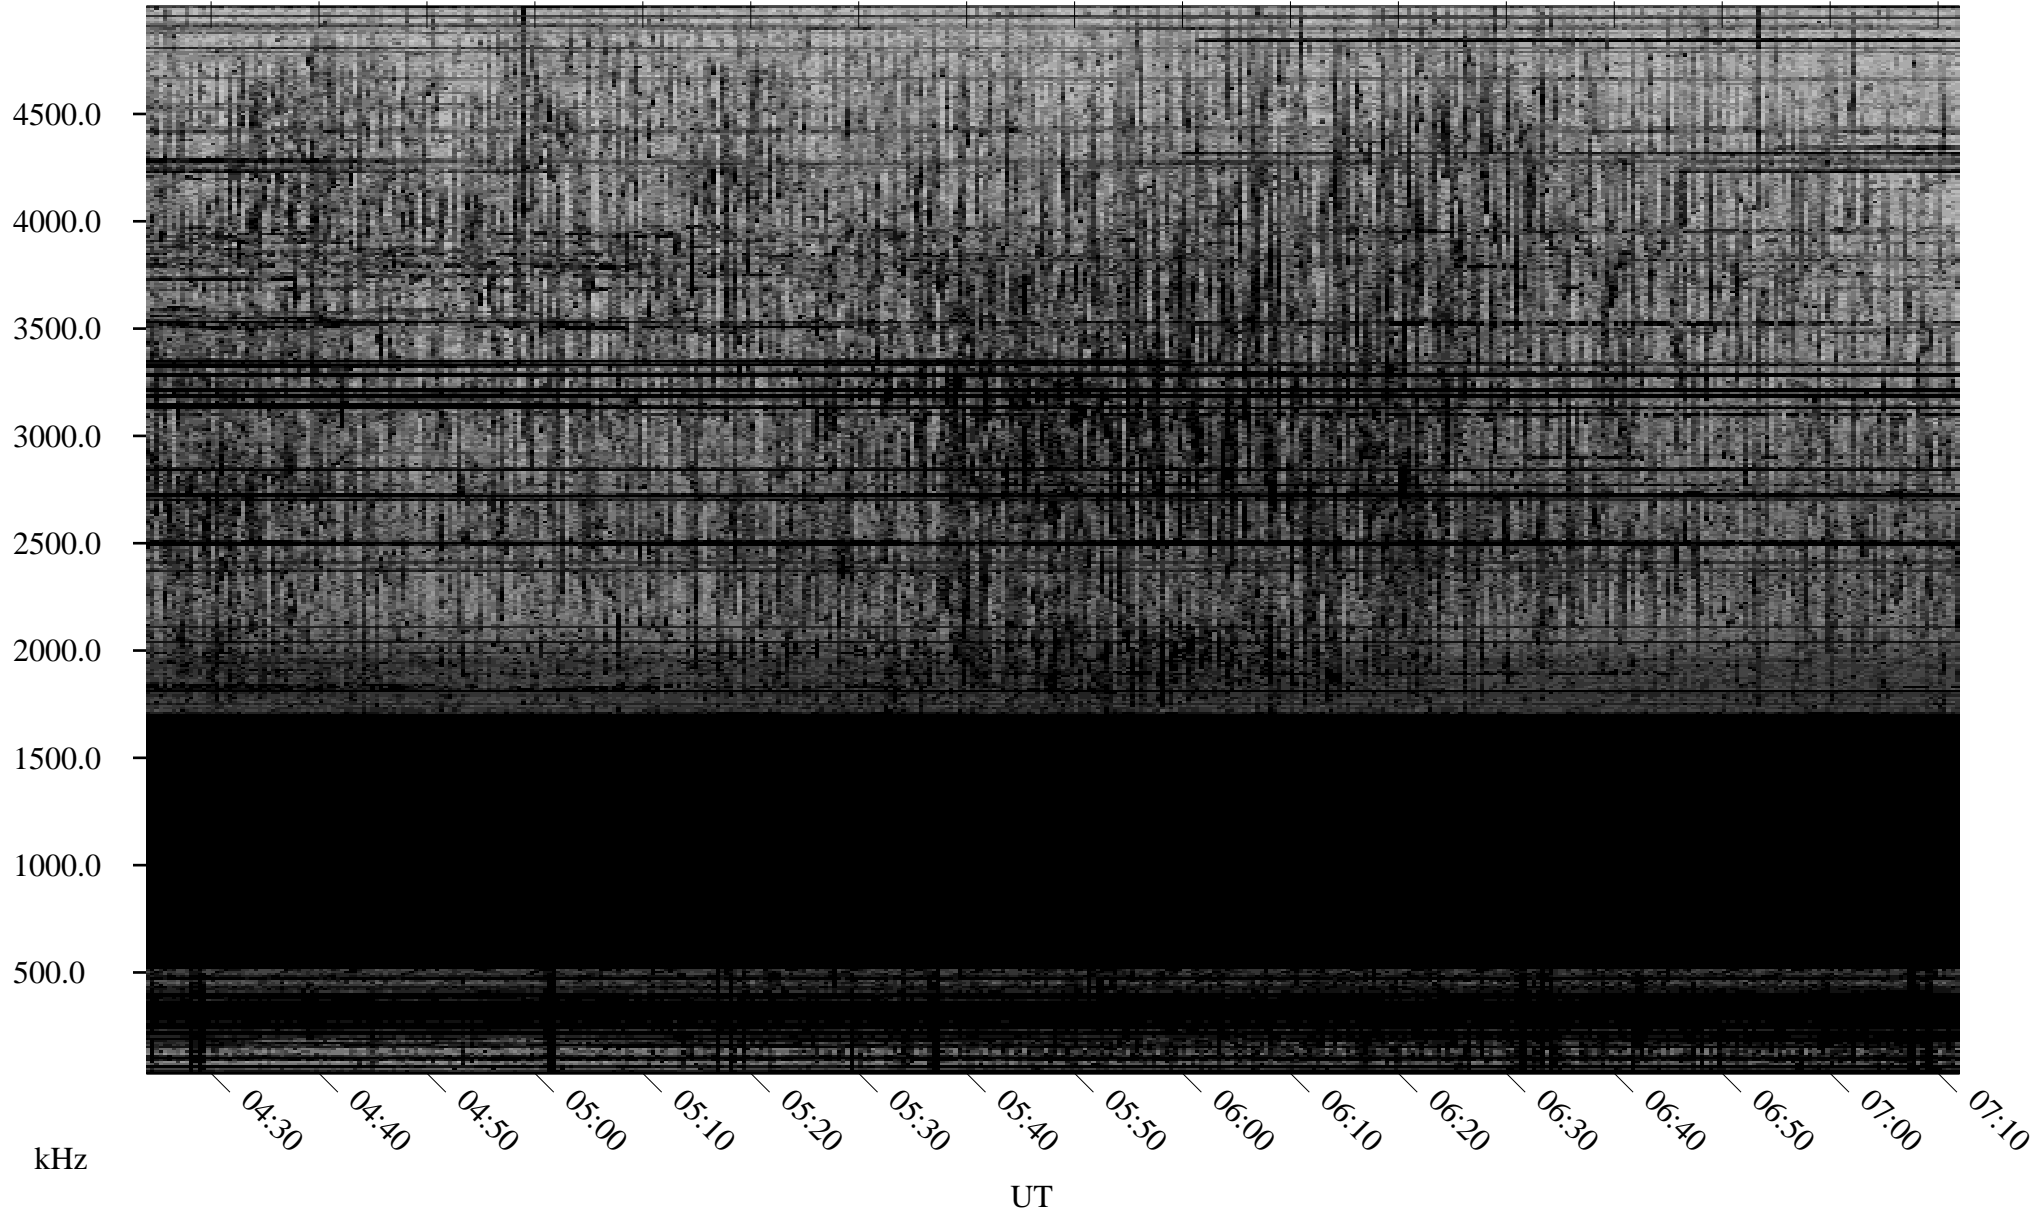

02/17/2009 Churchill, Manitoba

Linear Scale Black = 161 White = 15

ch09048l.r00SUm max_12

Page 1

02/17/2009 Churchill, Manitoba

Linear Scale Black = 161 White = 15

ch09048l.r00SUm max_12

Page 2

02/18/2009 Churchill, Manitoba

Linear Scale Black = 161 White = 15

ch09048l.r00SUm max_12

Page 3

02/18/2009 Churchill, Manitoba

Linear Scale Black = 161 White = 15

ch09048l.r00SUm max_12

Page 4

02/18/2009 Churchill, Manitoba

Linear Scale Black = 161 White = 15

ch09048l.r00SUm max_12

Page 5

02/18/2009 Churchill, Manitoba

Linear Scale Black = 161 White = 15

ch09048l.r00SUm max_12

Page 6

02/18/2009 Churchill, Manitoba

Linear Scale Black = 161 White = 15

ch09048l.r00SUm max_12

Page 7

02/18/2009 Churchill, Manitoba

Linear Scale Black = 161 White = 15

ch09048l.r00SUm max_12

Page 8