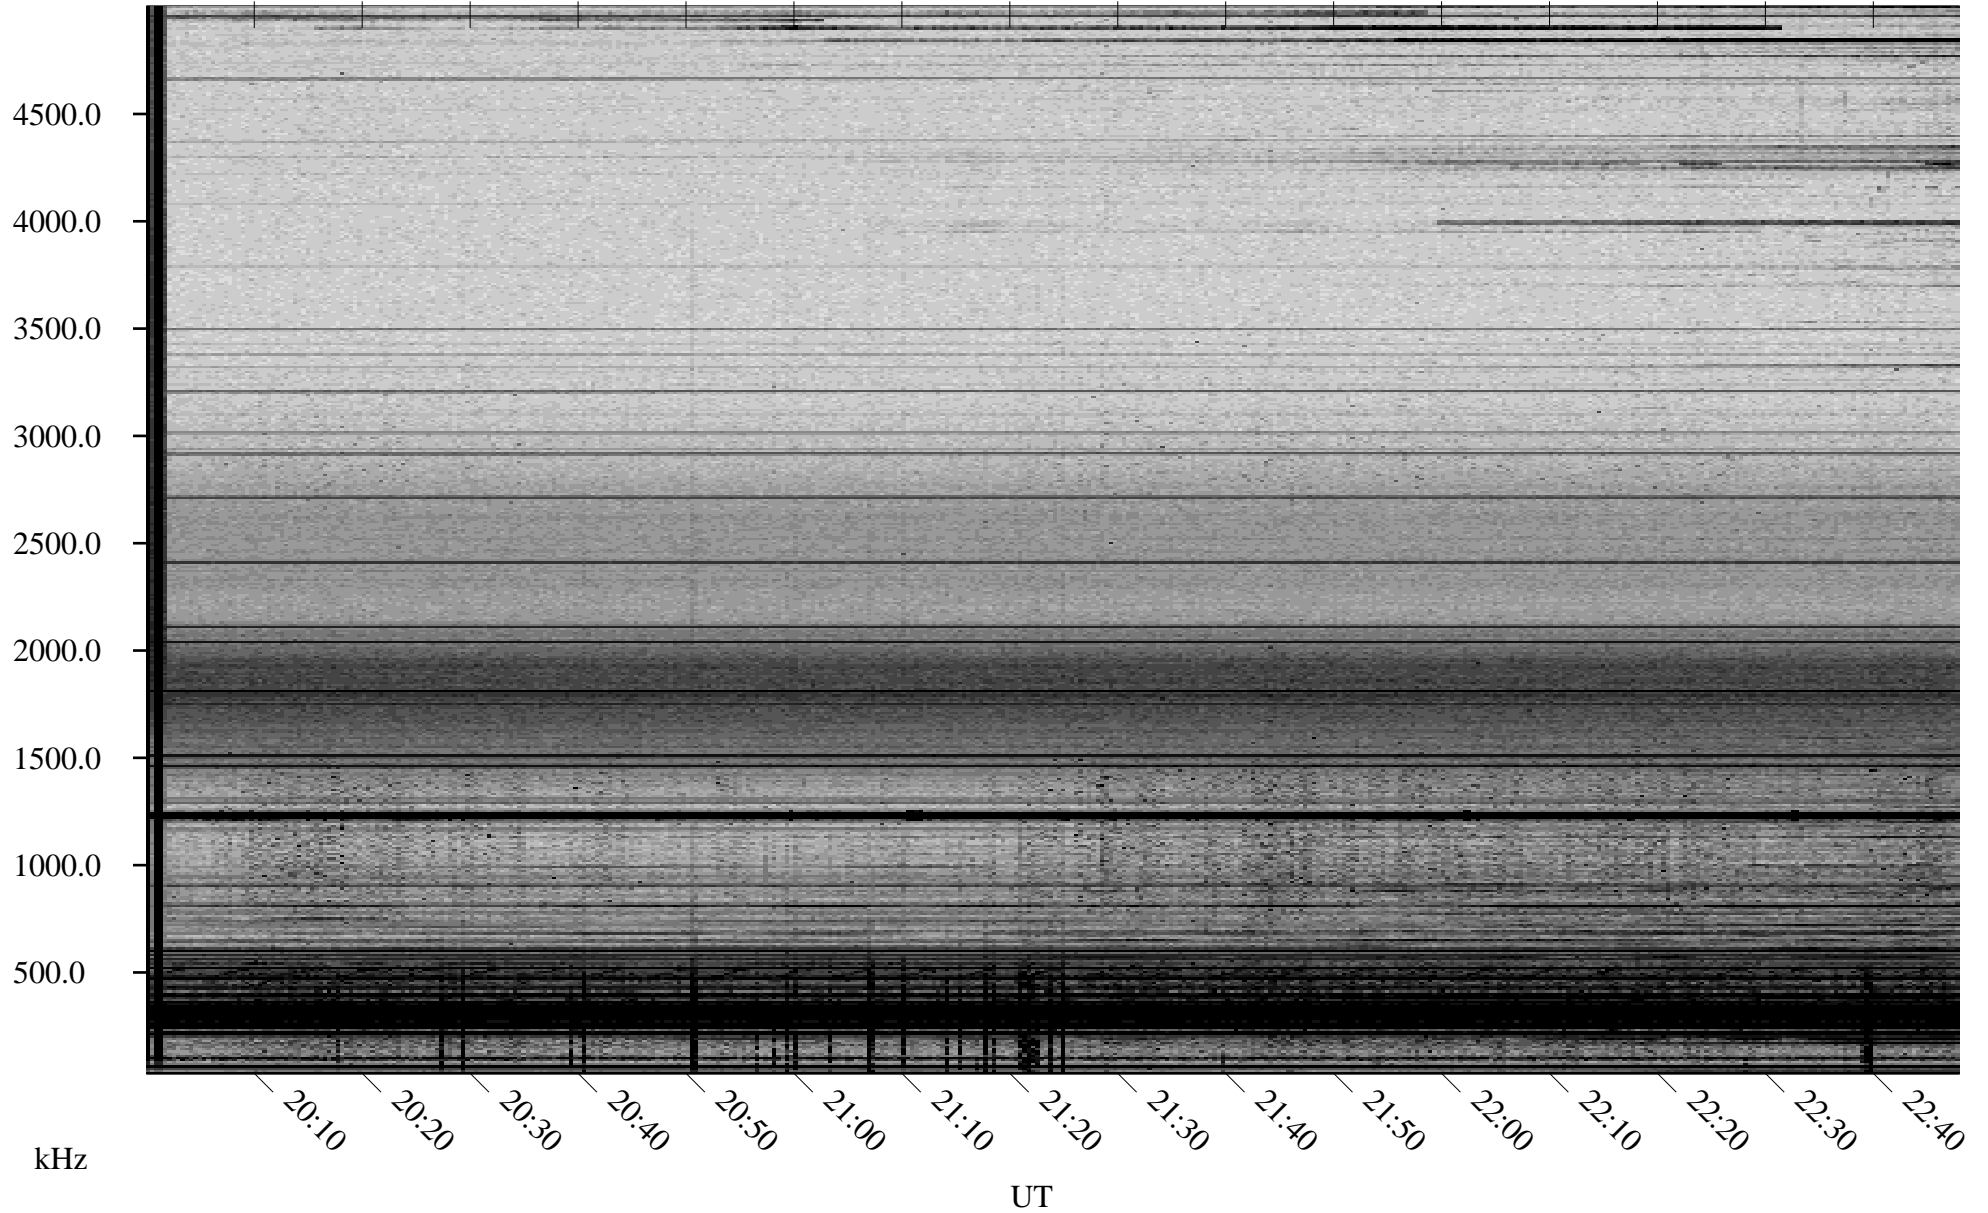

02/17/2009 Churchill, Manitoba

Linear Scale Black = 161 White = 15

ch09048l.r00SUm max_12

Page 1

02/17/2009 Churchill, Manitoba

Linear Scale Black = 161 White = 15

ch09048l.r00SUm max_12

Page 2

02/18/2009 Churchill, Manitoba

Linear Scale Black = 161 White = 15

ch09048l.r00SUm max_12

Page 3

02/18/2009 Churchill, Manitoba

Linear Scale Black = 161 White = 15

ch09048l.r00SUm max_12

Page 4

02/18/2009 Churchill, Manitoba

Linear Scale Black = 161 White = 15

ch09048l.r00SUm max_12

Page 5

02/18/2009 Churchill, Manitoba

Linear Scale Black = 161 White = 15

ch09048l.r00SUm max_12

Page 6

02/18/2009 Churchill, Manitoba

Linear Scale Black = 161 White = 15

ch09048l.r00SUm max_12

Page 7

02/18/2009 Churchill, Manitoba

Linear Scale Black = 161 White = 15

ch09048l.r00SUm max_12

Page 8