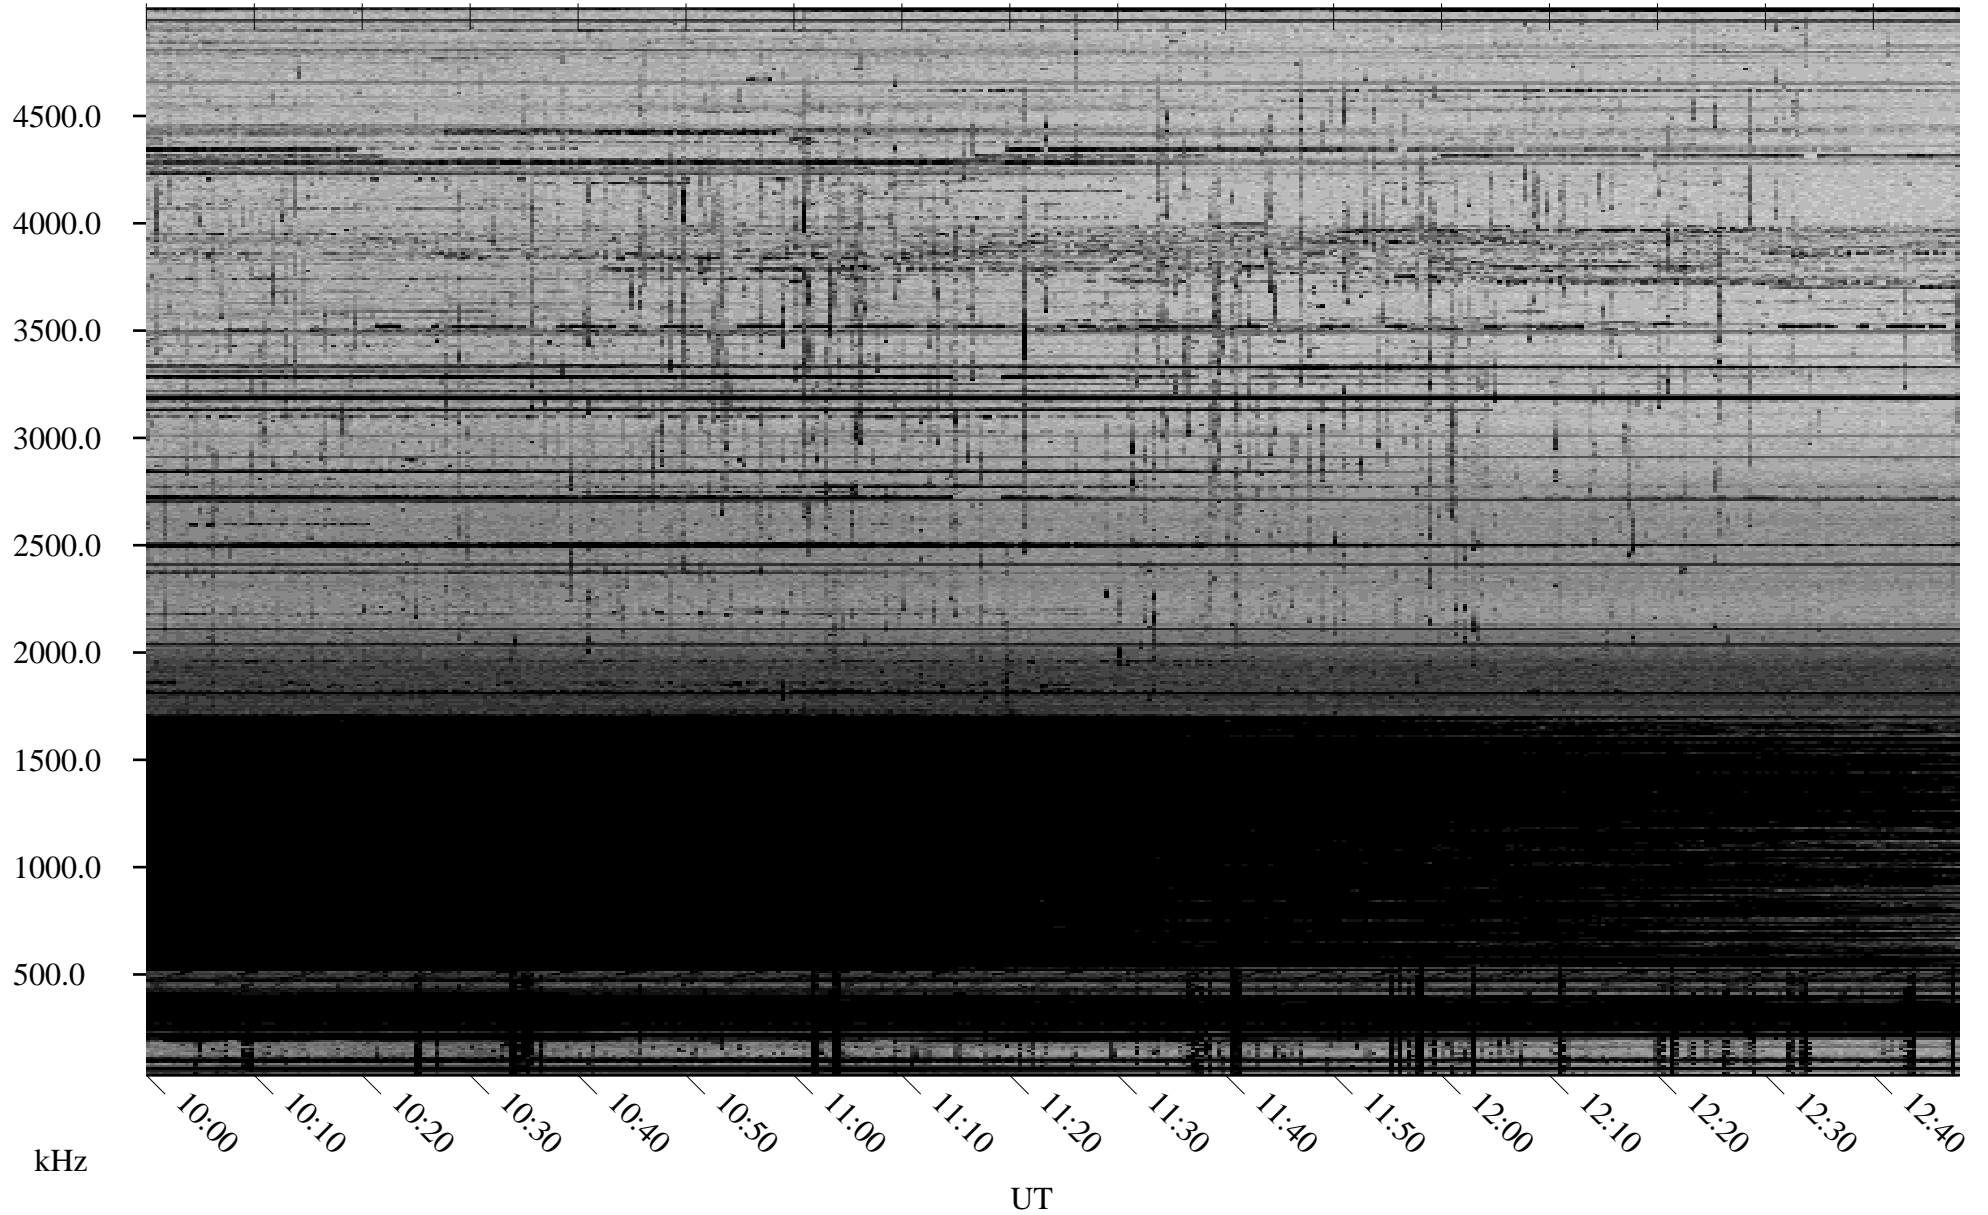

02/18/2009 Churchill, Manitoba

Linear Scale Black = 161 White = 15

ch09048l.r00SUm max_12

Page 3

02/18/2009 Churchill, Manitoba

Linear Scale Black = 161 White = 15

ch09048l.r00SUm max_12

Page 4

02/18/2009 Churchill, Manitoba

Linear Scale Black = 161 White = 15

ch09048l.r00SUm max_12

Page 5

02/18/2009 Churchill, Manitoba

Linear Scale Black = 161 White = 15

ch09048l.r00SUm max_12

Page 6

02/18/2009 Churchill, Manitoba

Linear Scale Black = 161 White = 15

ch09048l.r00SUm max_12

Page 7

02/18/2009 Churchill, Manitoba

Linear Scale Black = 161 White = 15

ch09048l.r00SUm max_12

Page 8