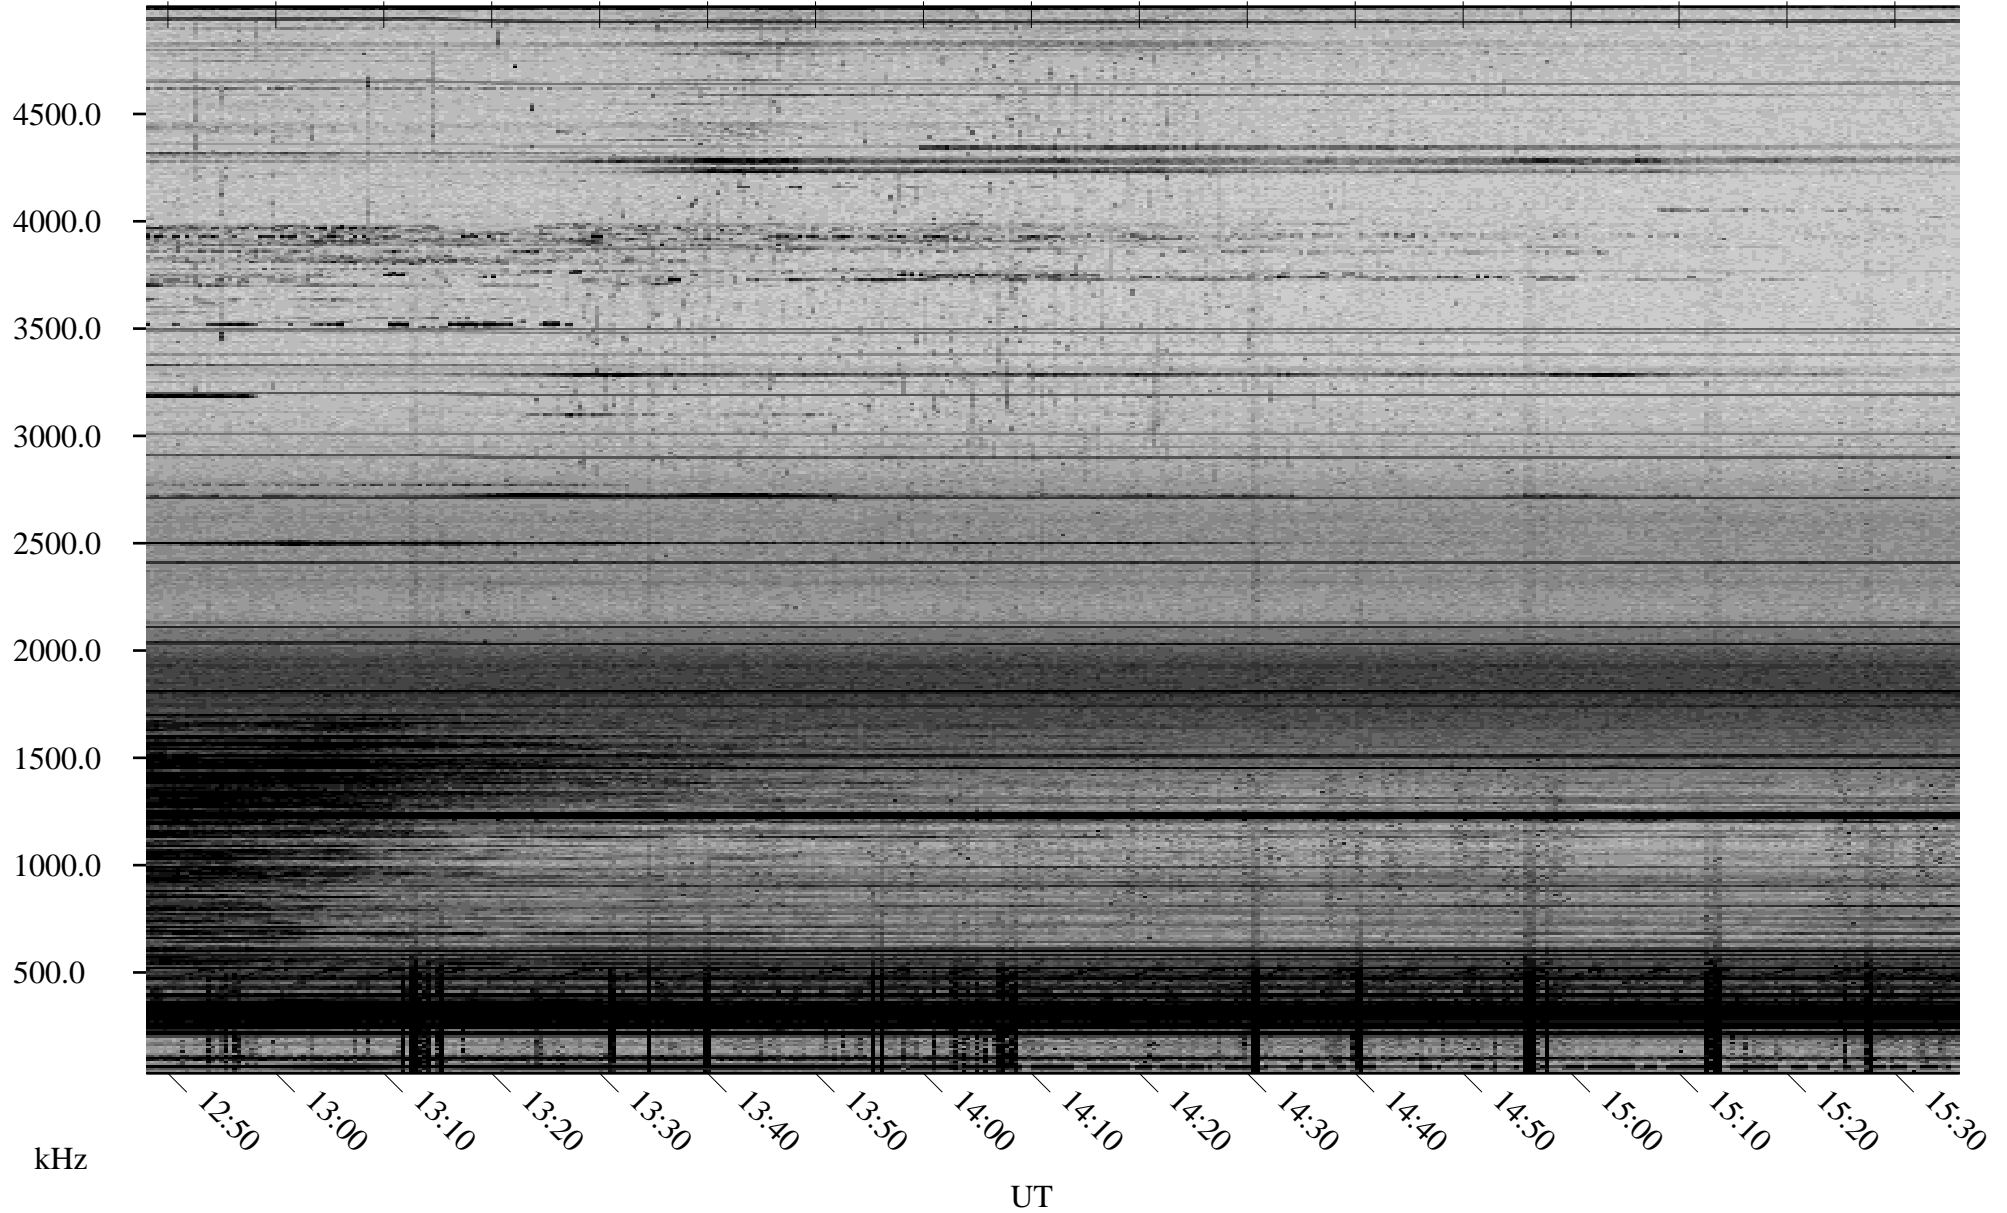

02/17/2009 Churchill, Manitoba

Linear Scale Black = 161 White = 15

ch09048l.r00SUm max_12

Page 1

02/17/2009 Churchill, Manitoba

Linear Scale Black = 161 White = 15

ch09048l.r00SUm max_12

Page 2

02/18/2009 Churchill, Manitoba

Linear Scale Black = 161 White = 15

ch09048l.r00SUm max_12

Page 3

02/18/2009 Churchill, Manitoba

Linear Scale Black = 161 White = 15

ch09048l.r00SUm max_12

Page 4

02/18/2009 Churchill, Manitoba

Linear Scale Black = 161 White = 15

ch09048l.r00SUm max_12

Page 5

02/18/2009 Churchill, Manitoba

Linear Scale Black = 161 White = 15

ch09048l.r00SUm max_12

Page 6

02/18/2009 Churchill, Manitoba

Linear Scale Black = 161 White = 15

ch09048l.r00SUm max_12

Page 7

02/18/2009 Churchill, Manitoba

Linear Scale Black = 161 White = 15

ch09048l.r00SUm max_12

Page 8