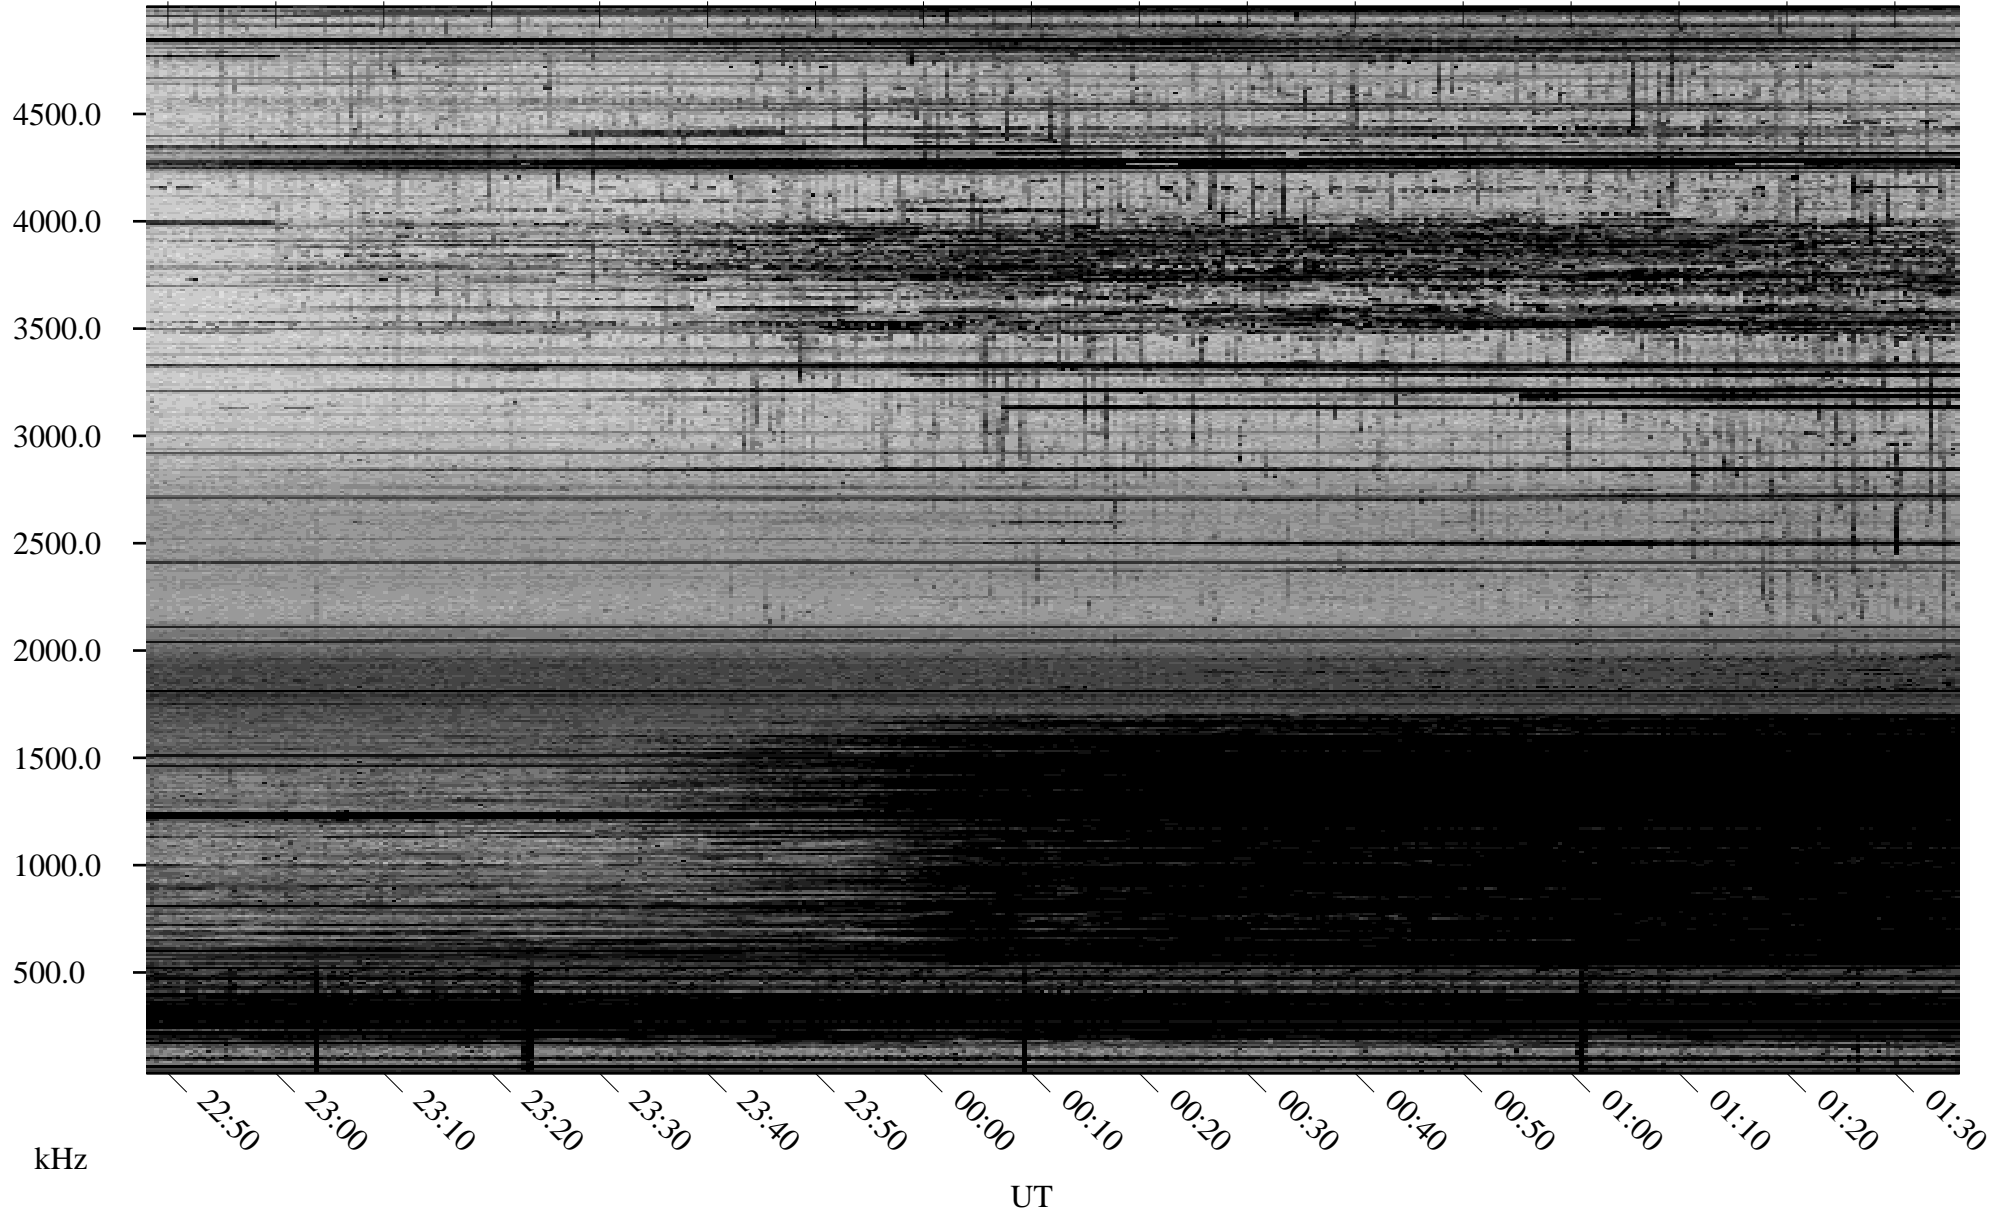

02/17/2009 Churchill, Manitoba

Linear Scale Black = 161 White = 15

ch09048l.r00SUm max_12

Page 1

02/17/2009 Churchill, Manitoba

Linear Scale Black = 161 White = 15

ch09048l.r00SUm max_12

Page 2

02/18/2009 Churchill, Manitoba

Linear Scale Black = 161 White = 15

ch09048l.r00SUm max_12

Page 3

02/18/2009 Churchill, Manitoba

Linear Scale Black = 161 White = 15

ch09048l.r00SUm max_12

Page 4

02/18/2009 Churchill, Manitoba

Linear Scale Black = 161 White = 15

ch09048l.r00SUm max_12

Page 5

02/18/2009 Churchill, Manitoba

Linear Scale Black = 161 White = 15

ch09048l.r00SUm max_12

Page 6

02/18/2009 Churchill, Manitoba

Linear Scale Black = 161 White = 15

ch09048l.r00SUm max_12

Page 7

02/18/2009 Churchill, Manitoba

Linear Scale Black = 161 White = 15

ch09048l.r00SUm max_12

Page 8