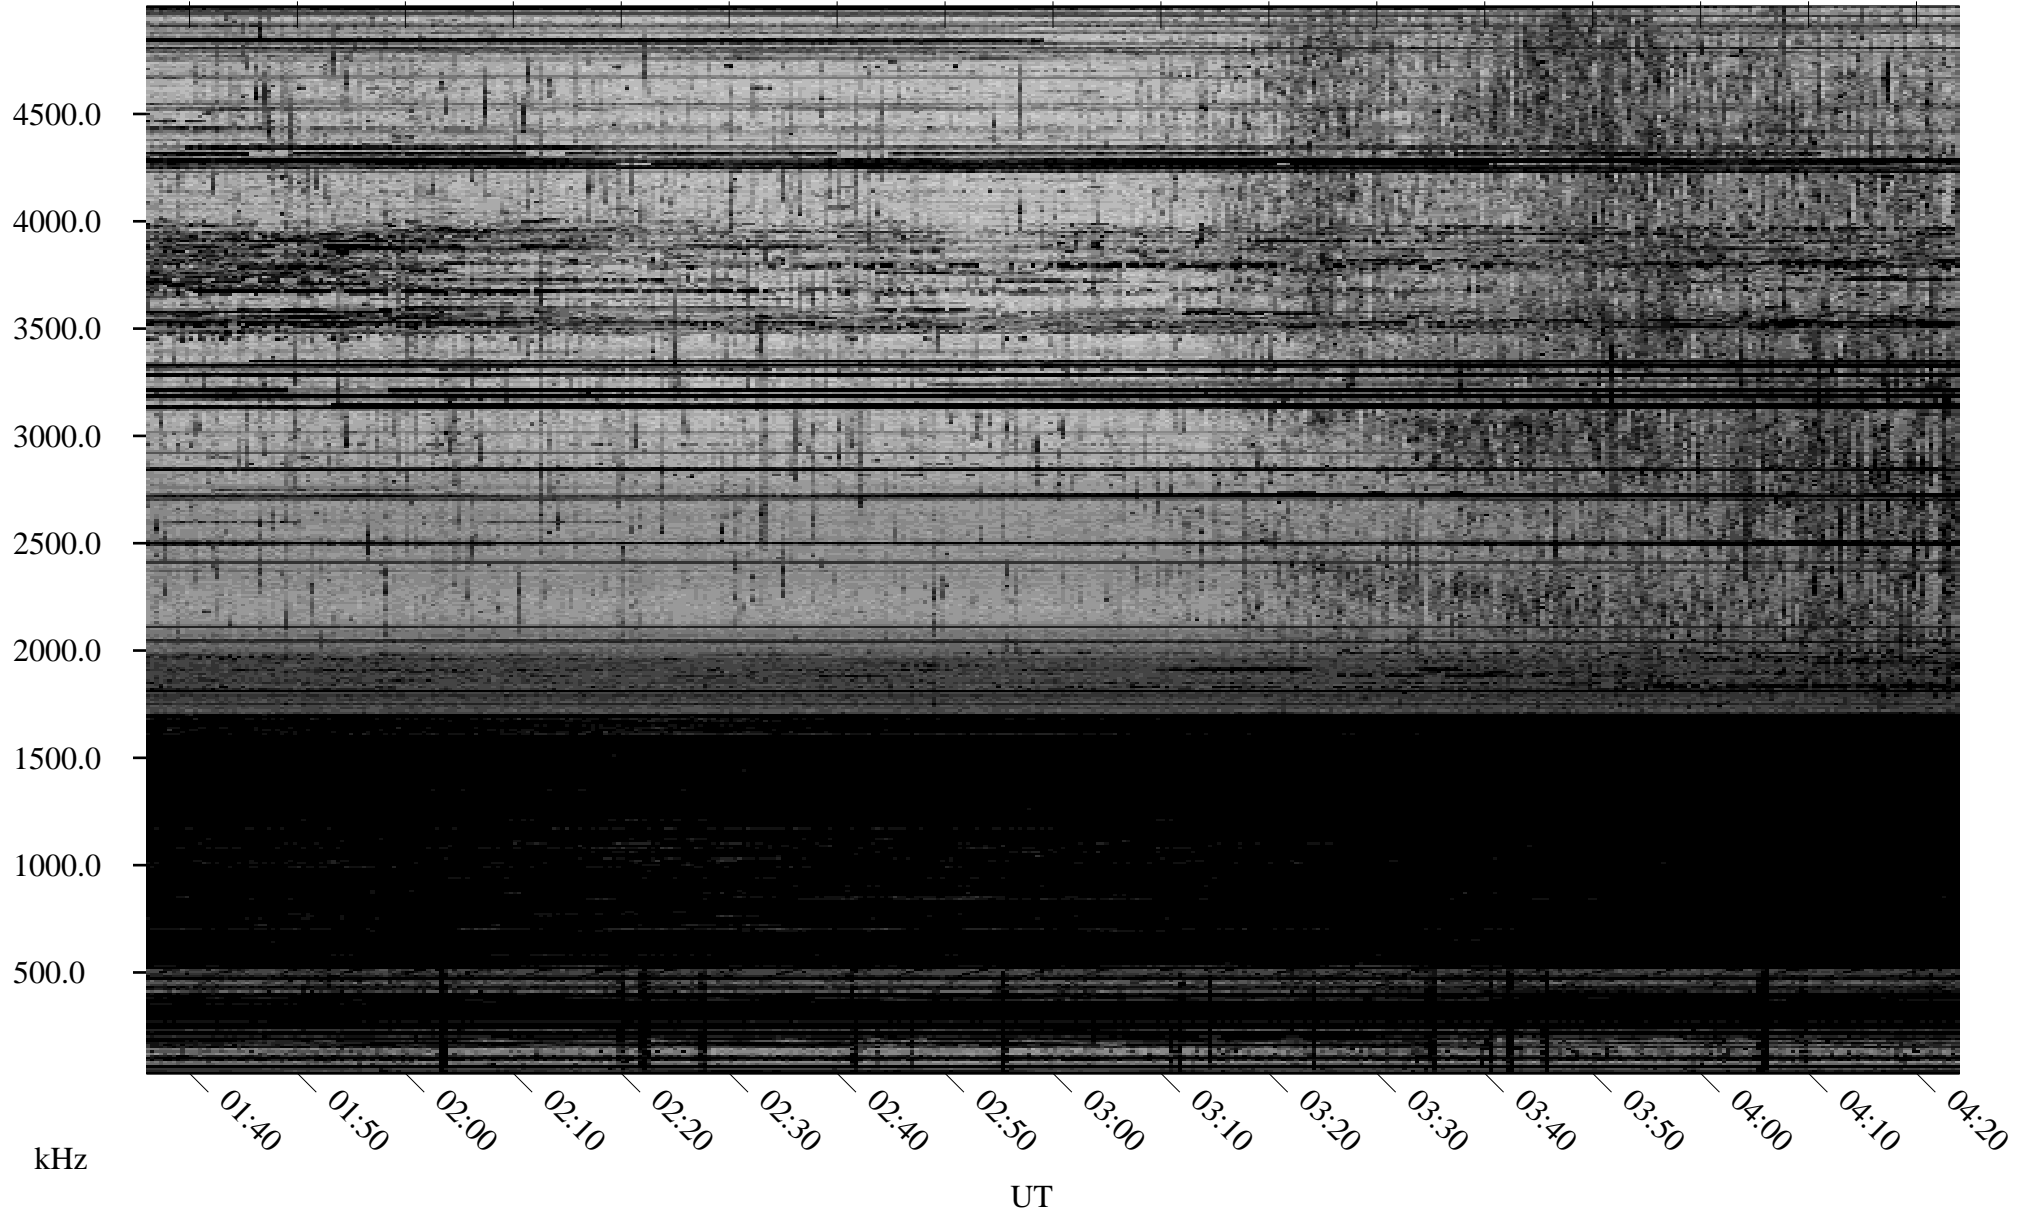

02/17/2009 Churchill, Manitoba

Linear Scale Black = 161 White = 15

ch09048l.r00SUm max_12

Page 1

02/17/2009 Churchill, Manitoba

Linear Scale Black = 161 White = 15

ch09048l.r00SUm max_12

Page 2

02/18/2009 Churchill, Manitoba

Linear Scale Black = 161 White = 15

ch09048l.r00SUm max_12

Page 3

02/18/2009 Churchill, Manitoba

Linear Scale Black = 161 White = 15

ch09048l.r00SUm max_12

Page 4

02/18/2009 Churchill, Manitoba

Linear Scale Black = 161 White = 15

ch09048l.r00SUm max_12

Page 5

02/18/2009 Churchill, Manitoba

Linear Scale Black = 161 White = 15

ch09048l.r00SUm max_12

Page 6

02/18/2009 Churchill, Manitoba

Linear Scale Black = 161 White = 15

ch09048l.r00SUm max_12

Page 7

02/18/2009 Churchill, Manitoba

Linear Scale Black = 161 White = 15

ch09048l.r00SUm max_12

Page 8