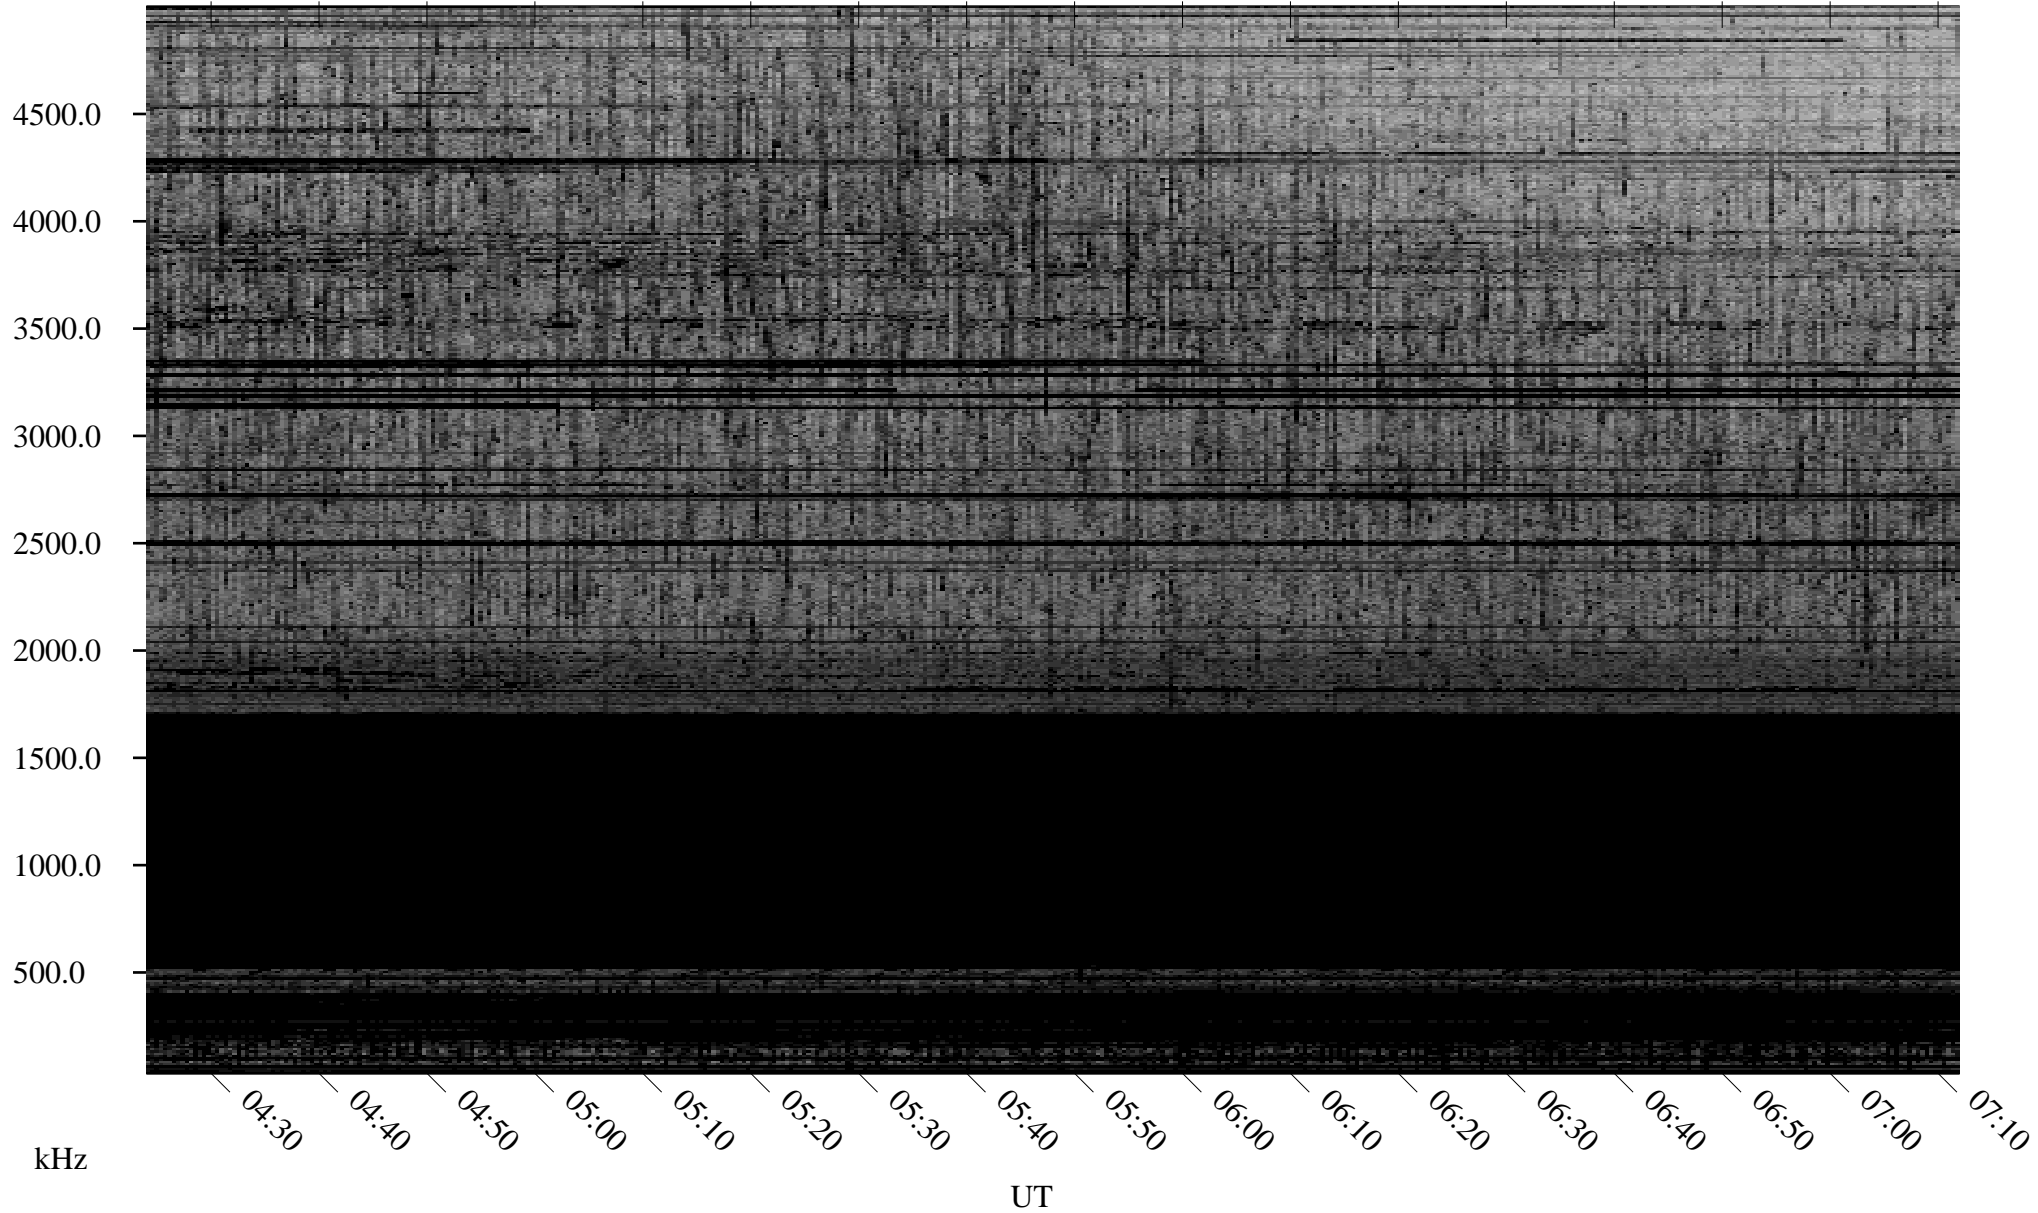

02/18/2009 Churchill, Manitoba

Linear Scale Black = 161 White = 15

ch09049l.r00SUm max_12

Page 1

02/18/2009 Churchill, Manitoba

Linear Scale Black = 161 White = 15

ch09049l.r00SUm max_12

Page 2

02/19/2009 Churchill, Manitoba

Linear Scale Black = 161 White = 15

ch09049l.r00SUm max_12

Page 3

02/19/2009 Churchill, Manitoba

Linear Scale Black = 161 White = 15

ch09049l.r00SUm max_12

Page 4

02/19/2009 Churchill, Manitoba

Linear Scale Black = 161 White = 15

ch09049l.r00SUm max_12

Page 5

02/19/2009 Churchill, Manitoba

Linear Scale Black = 161 White = 15

ch09049l.r00SUm max_12

Page 6

02/19/2009 Churchill, Manitoba

Linear Scale Black = 161 White = 15

ch09049l.r00SUm max_12

Page 7

02/19/2009 Churchill, Manitoba

Linear Scale Black = 161 White = 15

ch09049l.r00SUm max_12

Page 8