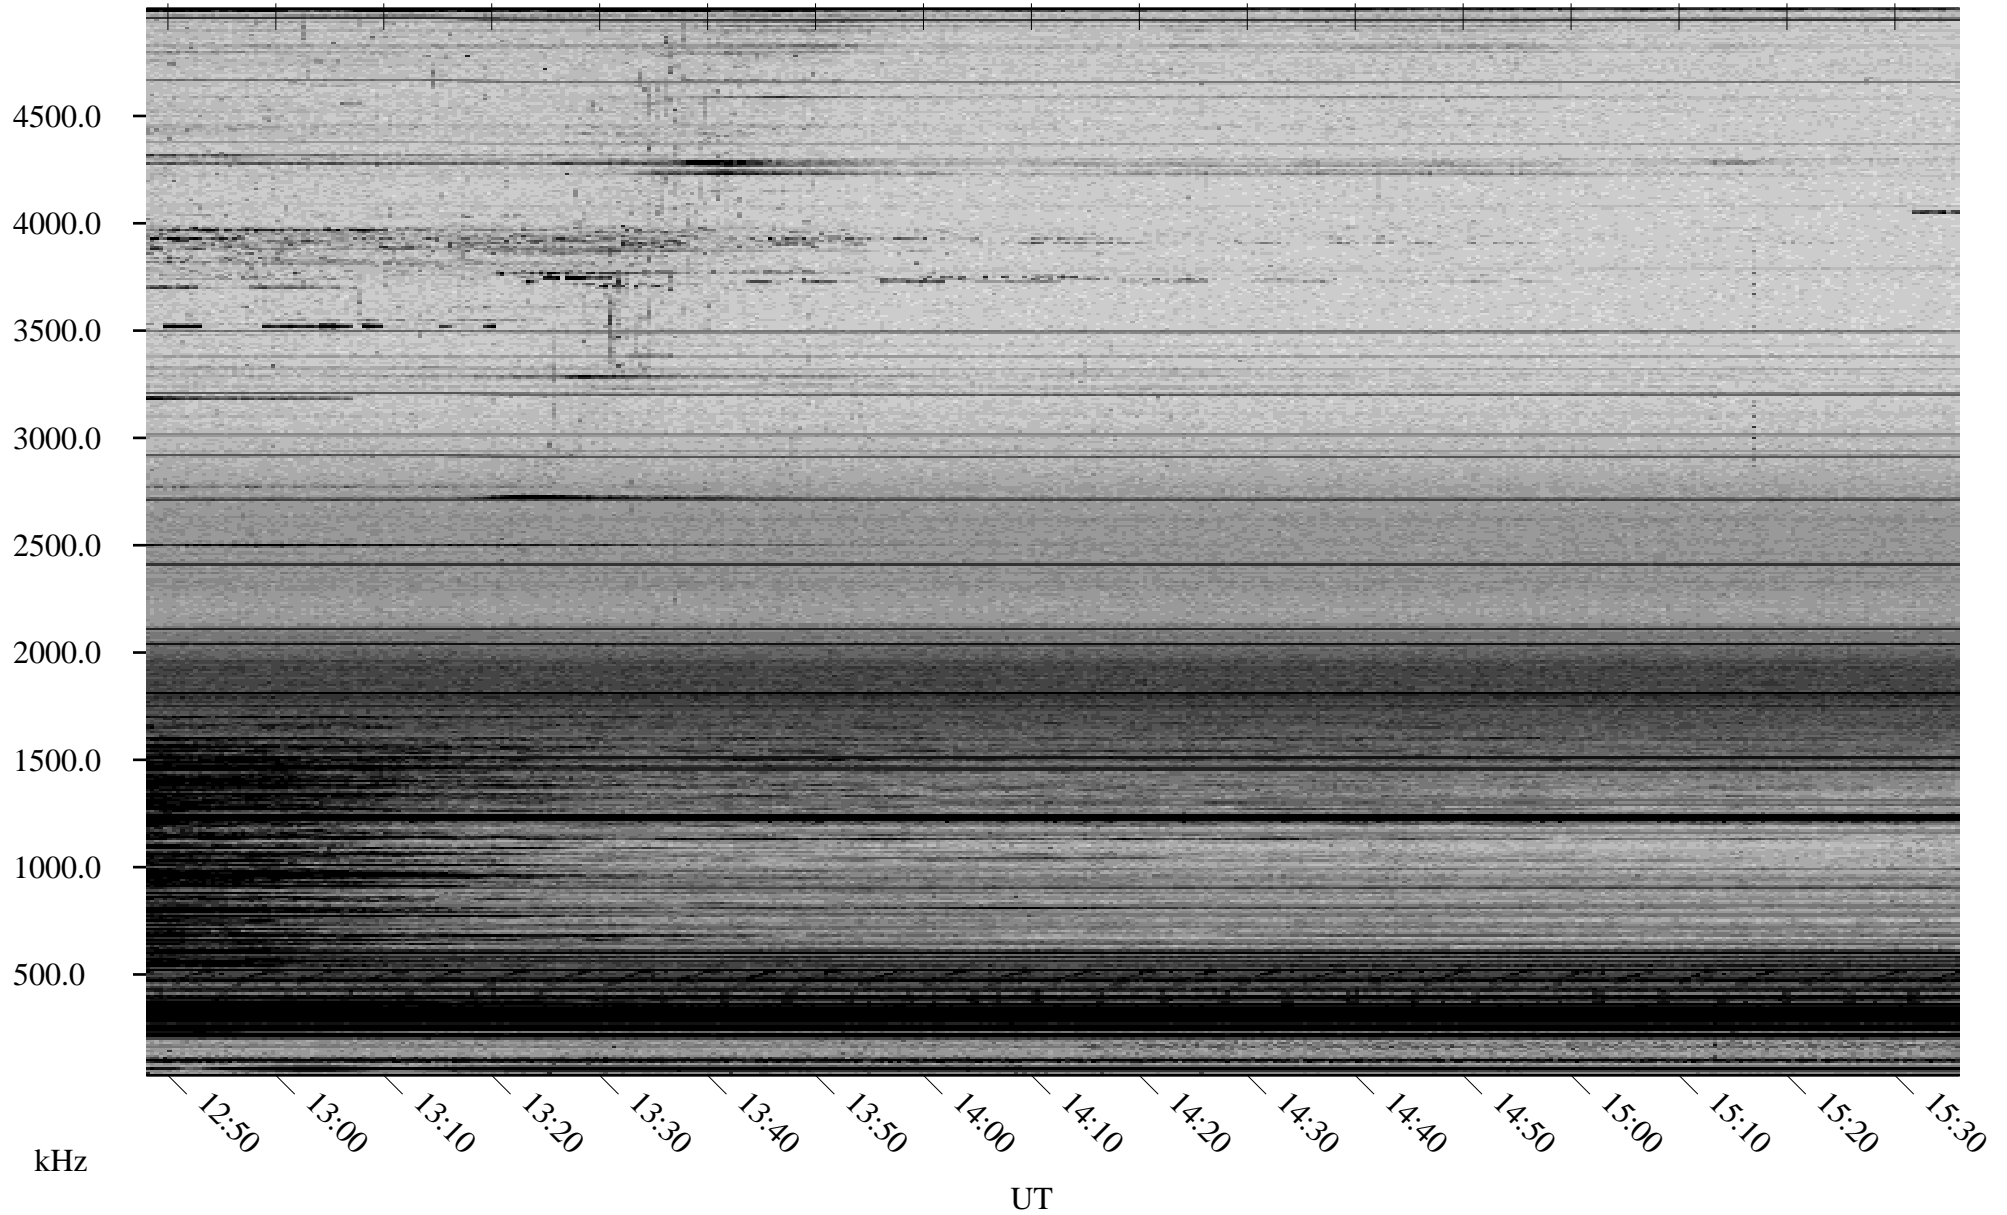

02/18/2009 Churchill, Manitoba

Linear Scale Black = 161 White = 15

ch09049l.r00SUm max_12

Page 1

02/18/2009 Churchill, Manitoba

Linear Scale Black = 161 White = 15

ch09049l.r00SUm max_12

Page 2

02/19/2009 Churchill, Manitoba

Linear Scale Black = 161 White = 15

ch09049l.r00SUm max_12

Page 3

02/19/2009 Churchill, Manitoba

Linear Scale Black = 161 White = 15

ch09049l.r00SUm max_12

Page 4

02/19/2009 Churchill, Manitoba

Linear Scale Black = 161 White = 15

ch09049l.r00SUm max_12

Page 5

02/19/2009 Churchill, Manitoba

Linear Scale Black = 161 White = 15

ch09049l.r00SUm max_12

Page 6

02/19/2009 Churchill, Manitoba

Linear Scale Black = 161 White = 15

ch09049l.r00SUm max_12

Page 7

02/19/2009 Churchill, Manitoba

Linear Scale Black = 161 White = 15

ch09049l.r00SUm max_12

Page 8