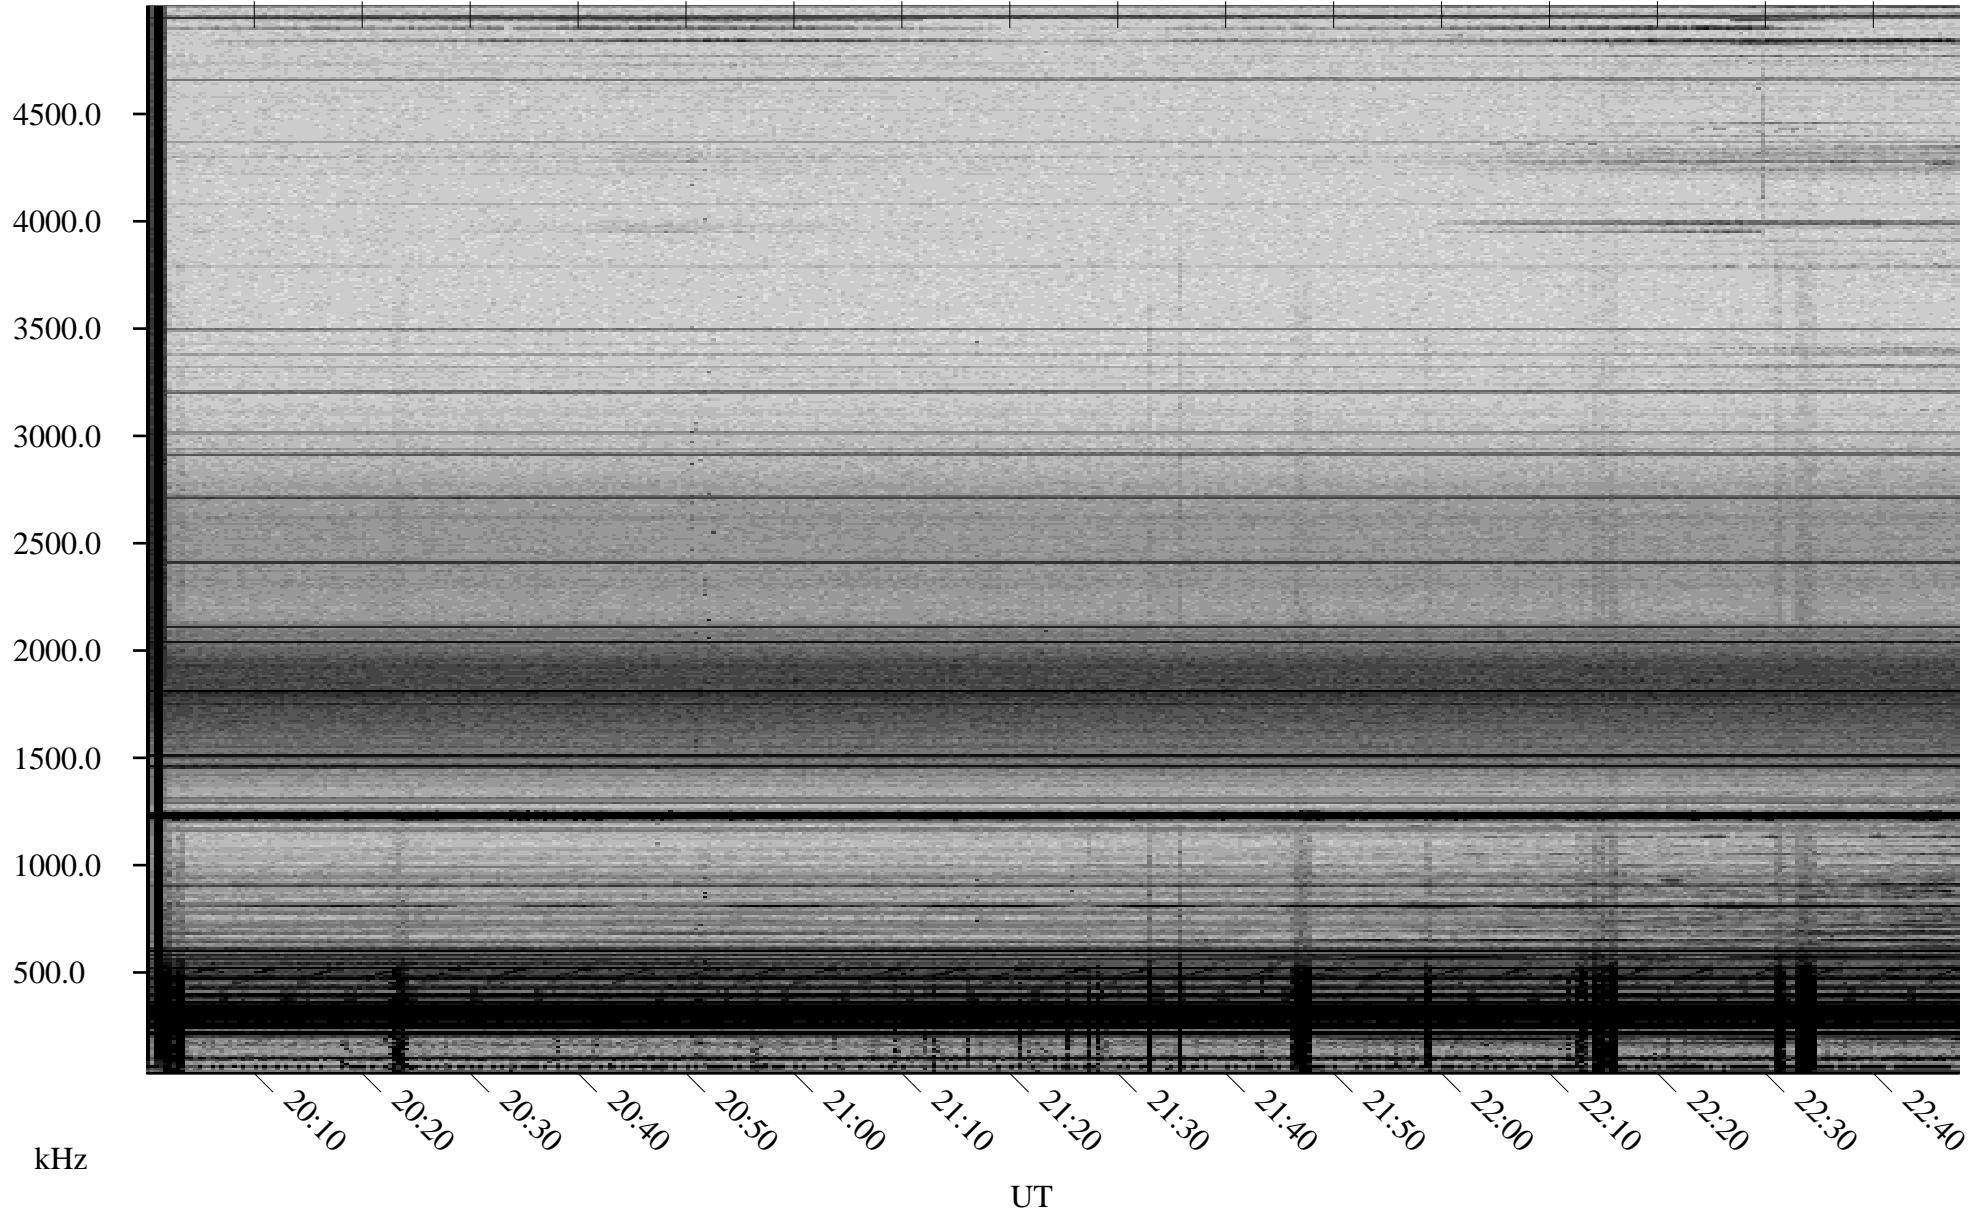

02/18/2009 Churchill, Manitoba

Linear Scale Black = 161 White = 15

ch09049l.r00SUm max_12

Page 1

02/18/2009 Churchill, Manitoba

Linear Scale Black = 161 White = 15

ch09049l.r00SUm max_12

Page 2

02/19/2009 Churchill, Manitoba

Linear Scale Black = 161 White = 15

ch09049l.r00SUm max_12

Page 3

02/19/2009 Churchill, Manitoba

Linear Scale Black = 161 White = 15

ch09049l.r00SUm max_12

Page 4

02/19/2009 Churchill, Manitoba

Linear Scale Black = 161 White = 15

ch09049l.r00SUm max_12

Page 5

02/19/2009 Churchill, Manitoba

Linear Scale Black = 161 White = 15

ch09049l.r00SUm max_12

Page 6

02/19/2009 Churchill, Manitoba

Linear Scale Black = 161 White = 15

ch09049l.r00SUm max_12

Page 7

02/19/2009 Churchill, Manitoba

Linear Scale Black = 161 White = 15

ch09049l.r00SUm max_12

Page 8