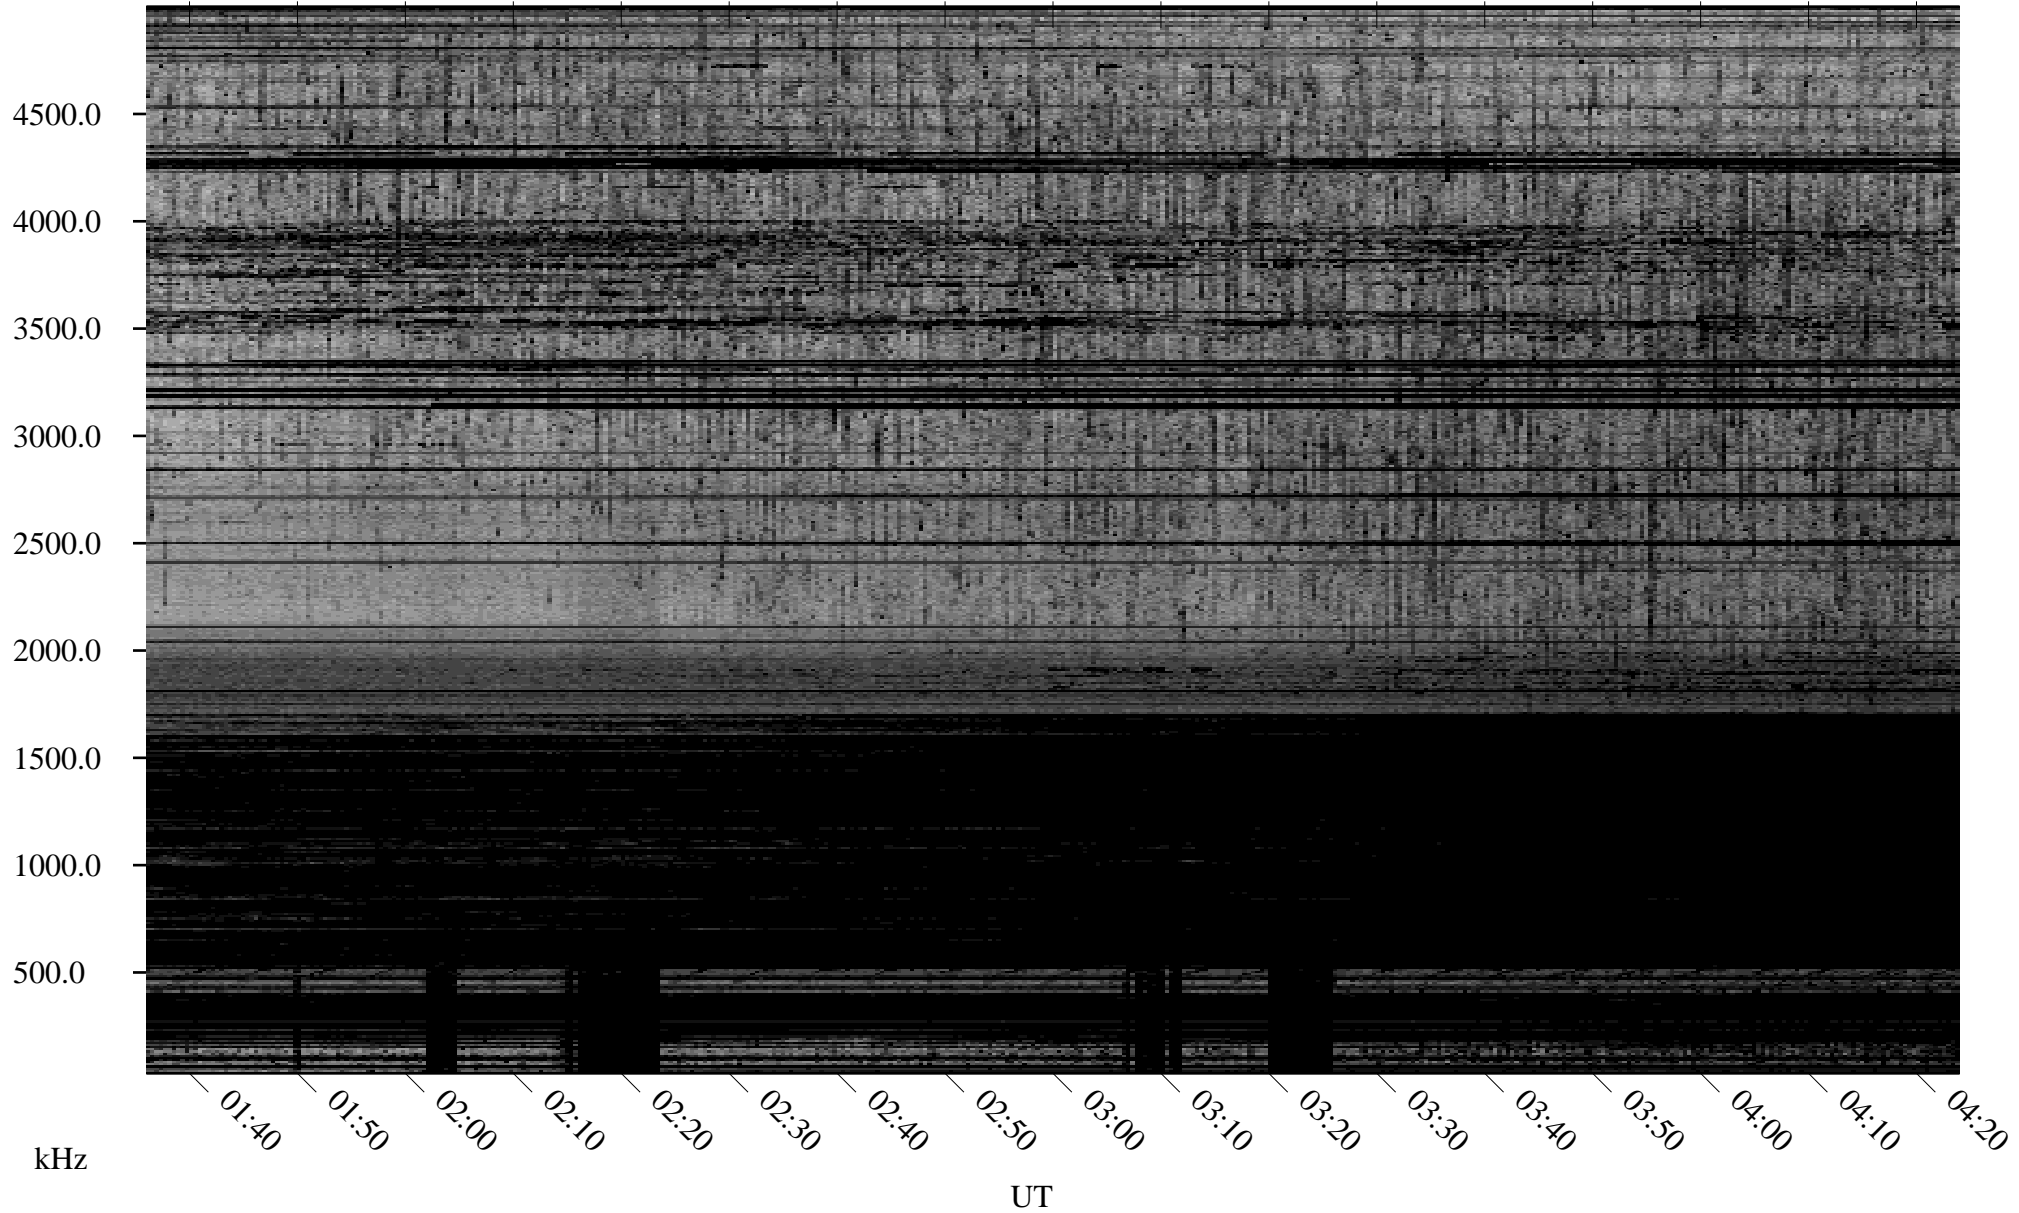

02/18/2009 Churchill, Manitoba

Linear Scale Black = 161 White = 15

ch09049l.r00SUm max_12

Page 1

02/18/2009 Churchill, Manitoba

Linear Scale Black = 161 White = 15

ch09049l.r00SUm max_12

Page 2

02/19/2009 Churchill, Manitoba

Linear Scale Black = 161 White = 15

ch09049l.r00SUm max_12

Page 3

02/19/2009 Churchill, Manitoba

Linear Scale Black = 161 White = 15

ch09049l.r00SUm max_12

Page 4

02/19/2009 Churchill, Manitoba

Linear Scale Black = 161 White = 15

ch09049l.r00SUm max_12

Page 5

02/19/2009 Churchill, Manitoba

Linear Scale Black = 161 White = 15

ch09049l.r00SUm max_12

Page 6

02/19/2009 Churchill, Manitoba

Linear Scale Black = 161 White = 15

ch09049l.r00SUm max_12

Page 7

02/19/2009 Churchill, Manitoba

Linear Scale Black = 161 White = 15

ch09049l.r00SUm max_12

Page 8