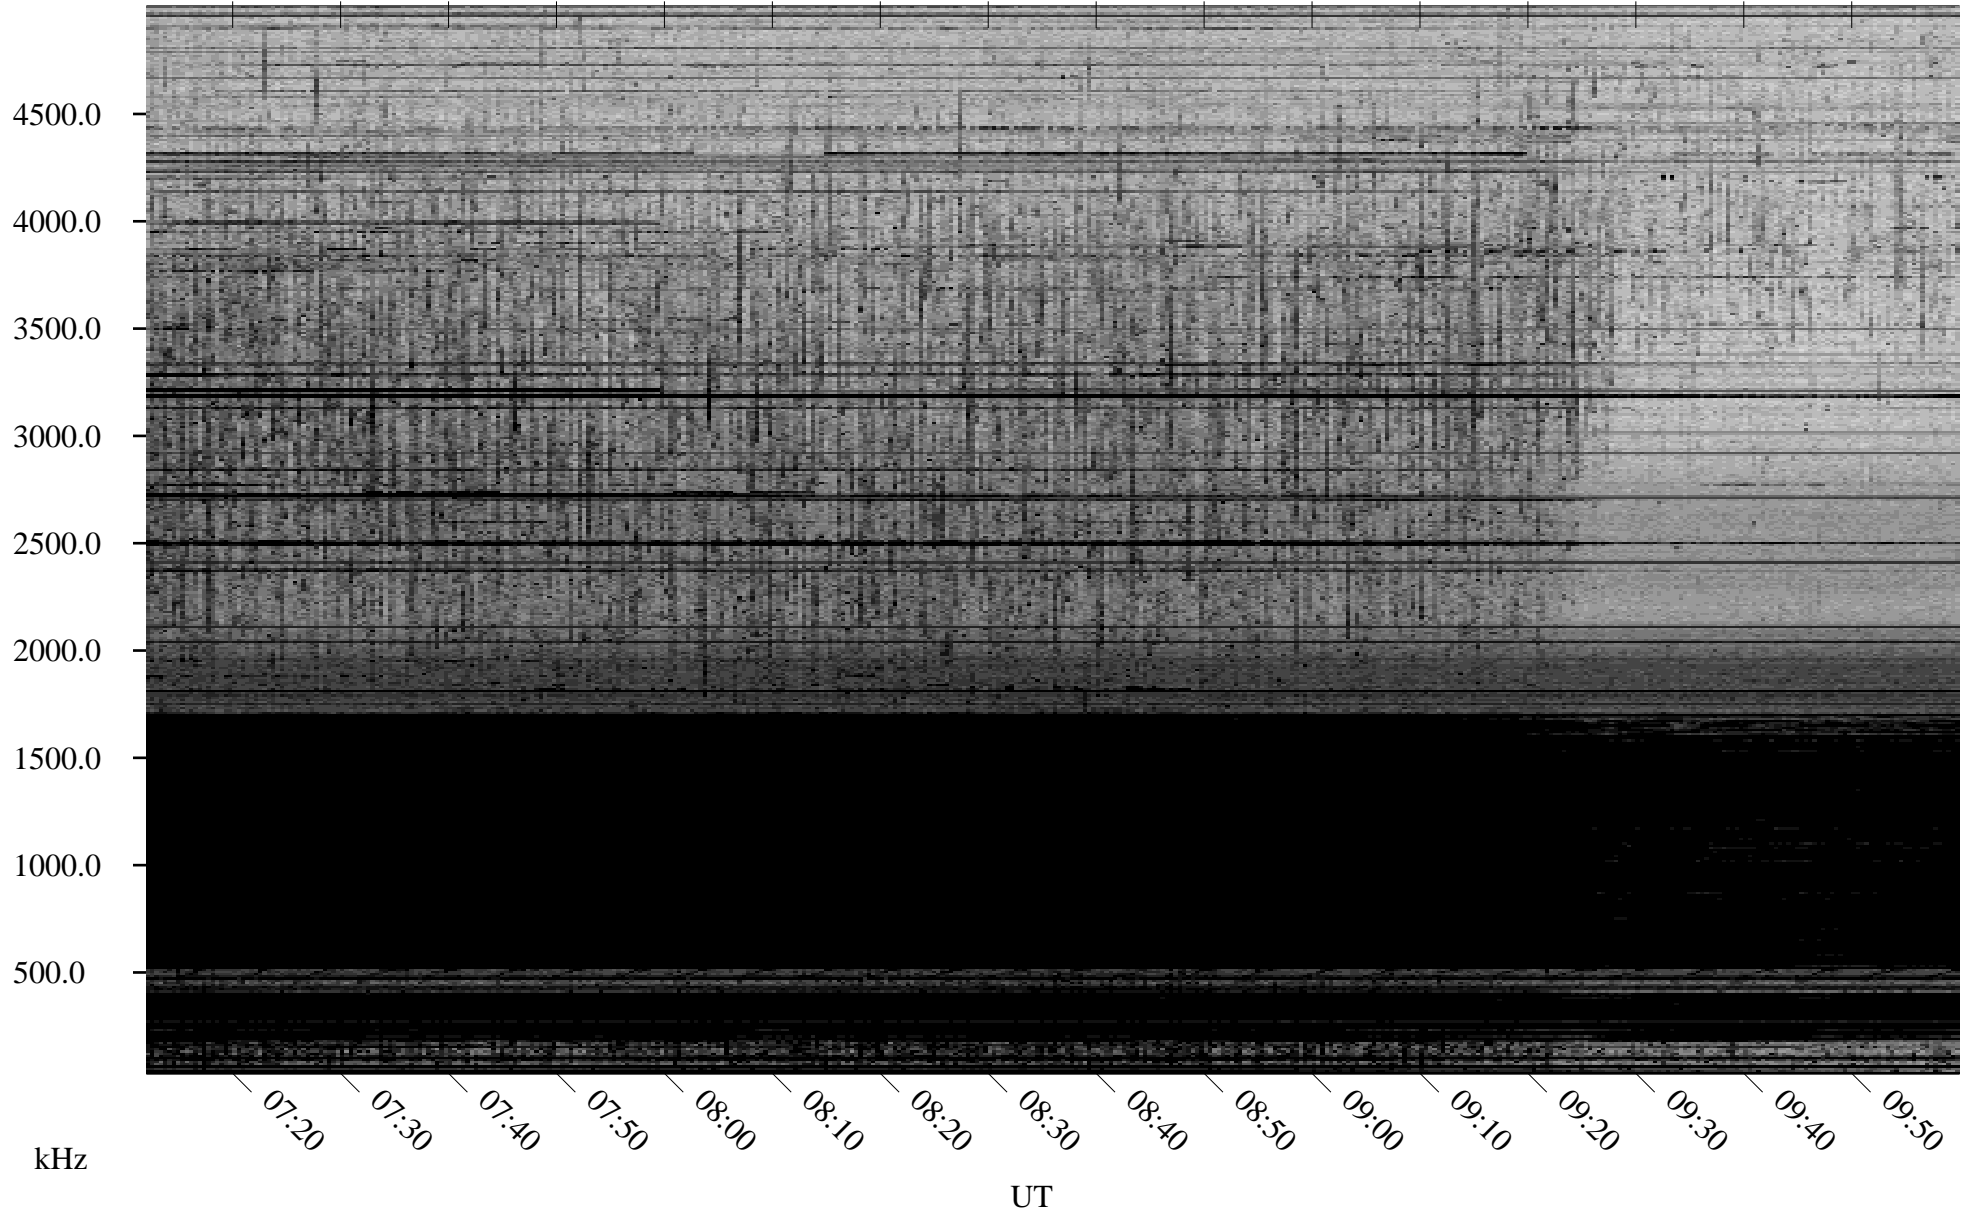

02/18/2009 Churchill, Manitoba

Linear Scale Black = 161 White = 15

ch09049l.r00SUm max_12

Page 1

02/18/2009 Churchill, Manitoba

Linear Scale Black = 161 White = 15

ch09049l.r00SUm max_12

Page 2

02/19/2009 Churchill, Manitoba

Linear Scale Black = 161 White = 15

ch09049l.r00SUm max_12

Page 3

02/19/2009 Churchill, Manitoba

Linear Scale Black = 161 White = 15

ch09049l.r00SUm max_12

Page 4

02/19/2009 Churchill, Manitoba

Linear Scale Black = 161 White = 15

ch09049l.r00SUm max_12

Page 5

02/19/2009 Churchill, Manitoba

Linear Scale Black = 161 White = 15

ch09049l.r00SUm max_12

Page 6

02/19/2009 Churchill, Manitoba

Linear Scale Black = 161 White = 15

ch09049l.r00SUm max_12

Page 7

02/19/2009 Churchill, Manitoba

Linear Scale Black = 161 White = 15

ch09049l.r00SUm max_12

Page 8