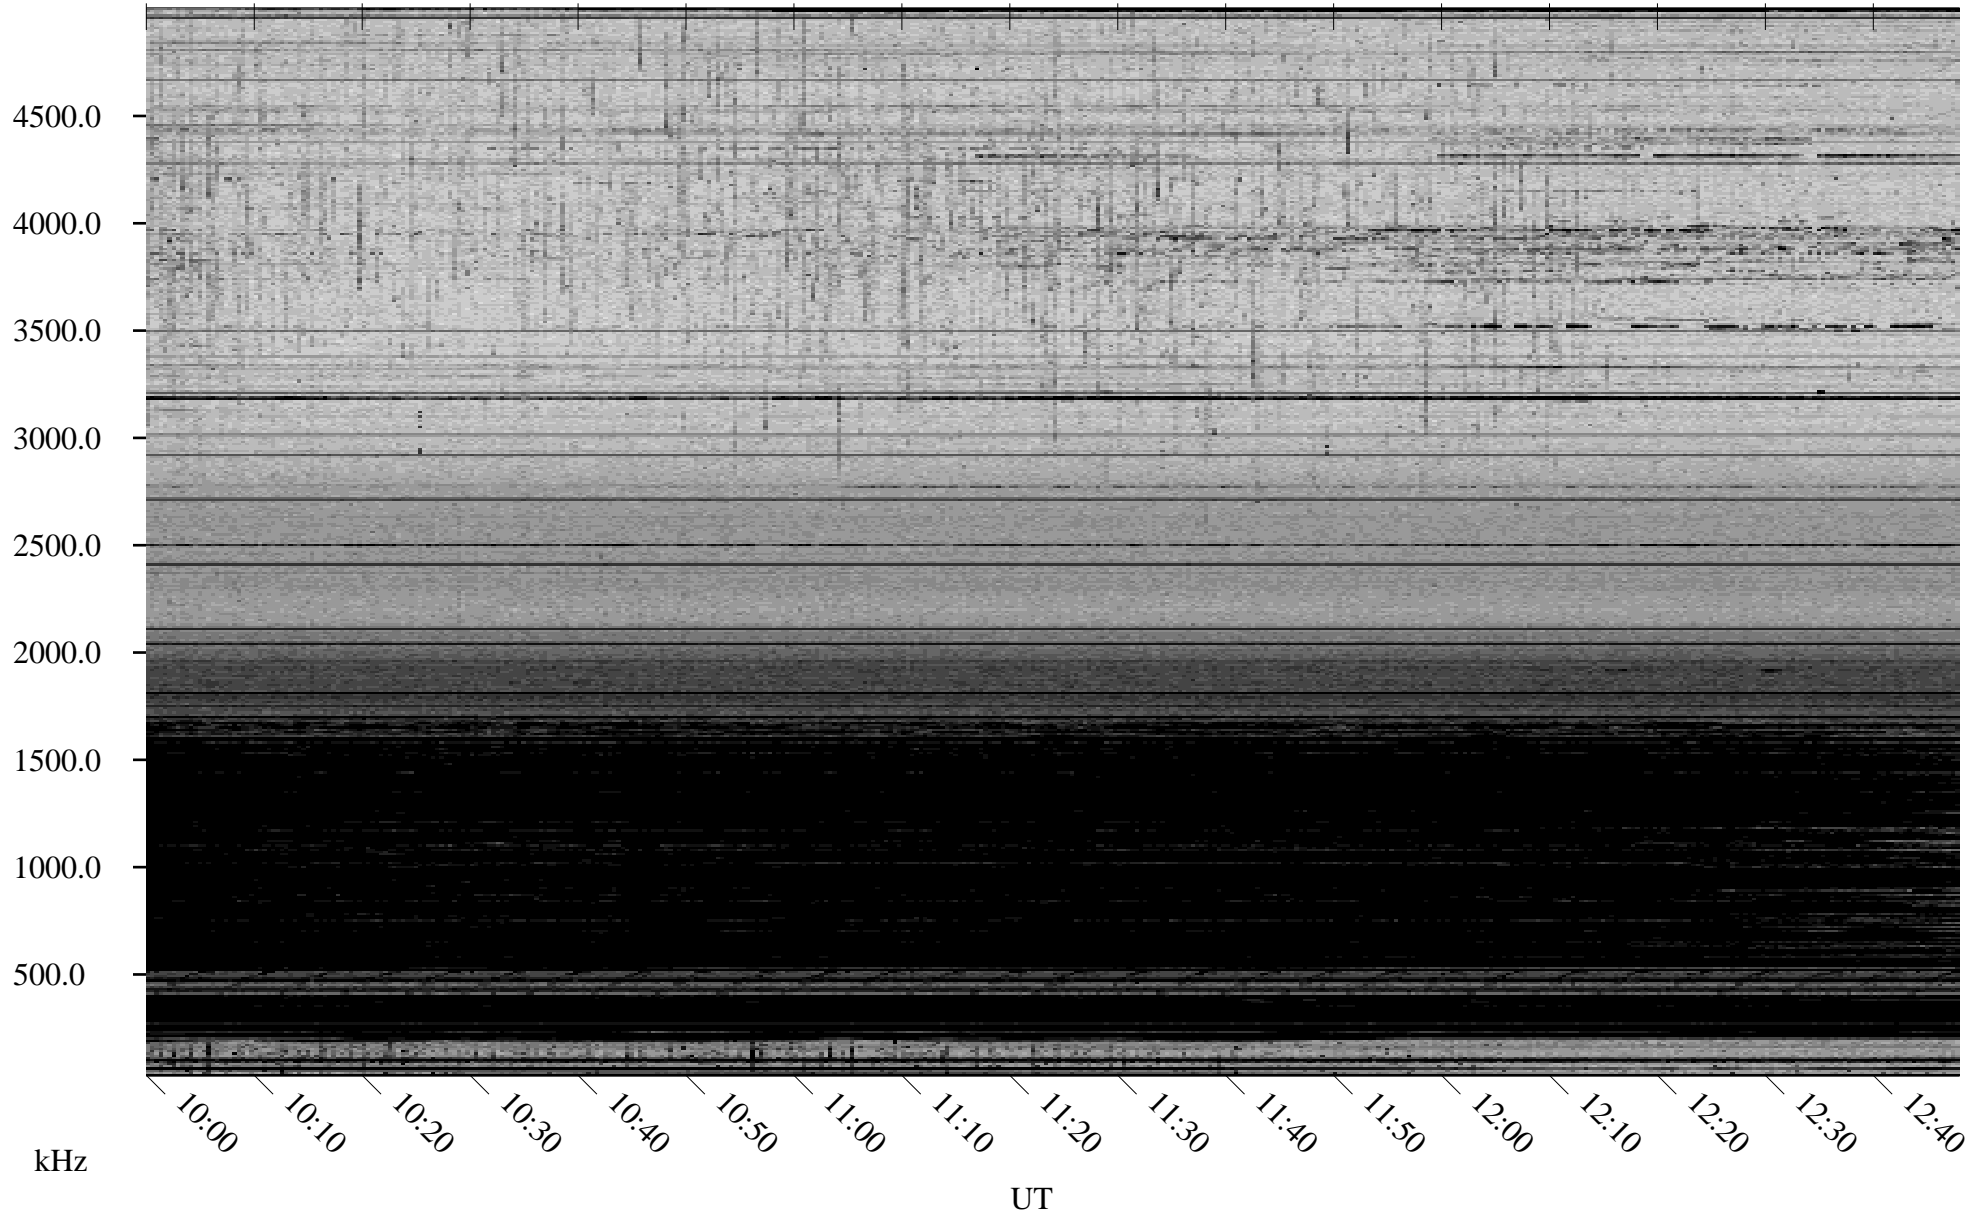

02/18/2009 Churchill, Manitoba

Linear Scale Black = 161 White = 15

ch09049l.r00SUm max_12

Page 1

02/18/2009 Churchill, Manitoba

Linear Scale Black = 161 White = 15

ch09049l.r00SUm max_12

Page 2

02/19/2009 Churchill, Manitoba

Linear Scale Black = 161 White = 15

ch09049l.r00SUm max_12

Page 3

02/19/2009 Churchill, Manitoba

Linear Scale Black = 161 White = 15

ch09049l.r00SUm max_12

Page 4

02/19/2009 Churchill, Manitoba

Linear Scale Black = 161 White = 15

ch09049l.r00SUm max_12

Page 5

02/19/2009 Churchill, Manitoba

Linear Scale Black = 161 White = 15

ch09049l.r00SUm max_12

Page 6

02/19/2009 Churchill, Manitoba

Linear Scale Black = 161 White = 15

ch09049l.r00SUm max_12

Page 7

02/19/2009 Churchill, Manitoba

Linear Scale Black = 161 White = 15

ch09049l.r00SUm max_12

Page 8