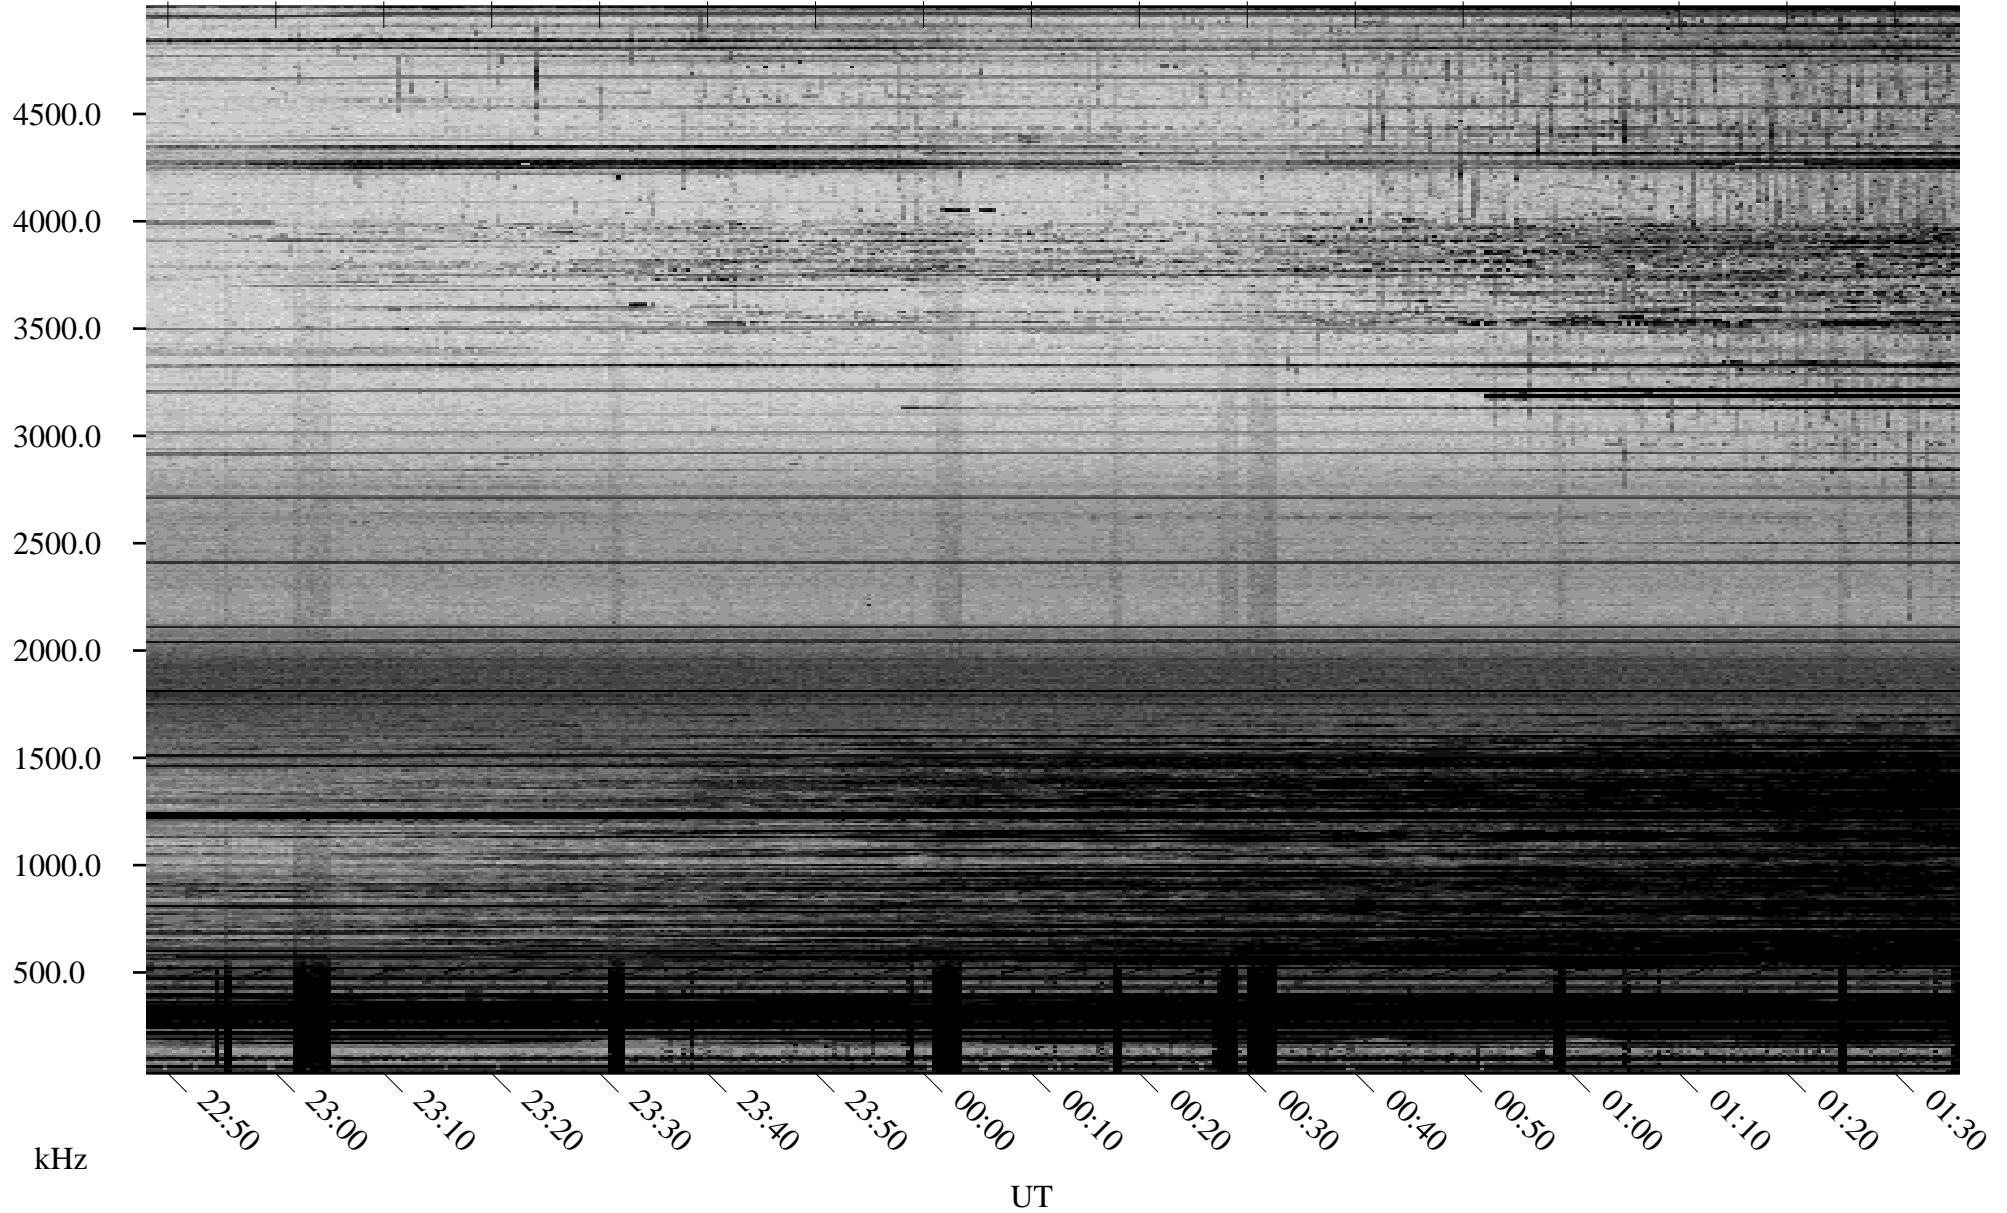

02/18/2009 Churchill, Manitoba

Linear Scale Black = 161 White = 15

ch09049l.r00SUm max_12

Page 1

02/18/2009 Churchill, Manitoba

Linear Scale Black = 161 White = 15

ch09049l.r00SUm max_12

Page 2

02/19/2009 Churchill, Manitoba

Linear Scale Black = 161 White = 15

ch09049l.r00SUm max_12

Page 3

02/19/2009 Churchill, Manitoba

Linear Scale Black = 161 White = 15

ch09049l.r00SUm max_12

Page 4

02/19/2009 Churchill, Manitoba

Linear Scale Black = 161 White = 15

ch09049l.r00SUm max_12

Page 5

02/19/2009 Churchill, Manitoba

Linear Scale Black = 161 White = 15

ch09049l.r00SUm max_12

Page 6

02/19/2009 Churchill, Manitoba

Linear Scale Black = 161 White = 15

ch09049l.r00SUm max_12

Page 7

02/19/2009 Churchill, Manitoba

Linear Scale Black = 161 White = 15

ch09049l.r00SUm max_12

Page 8