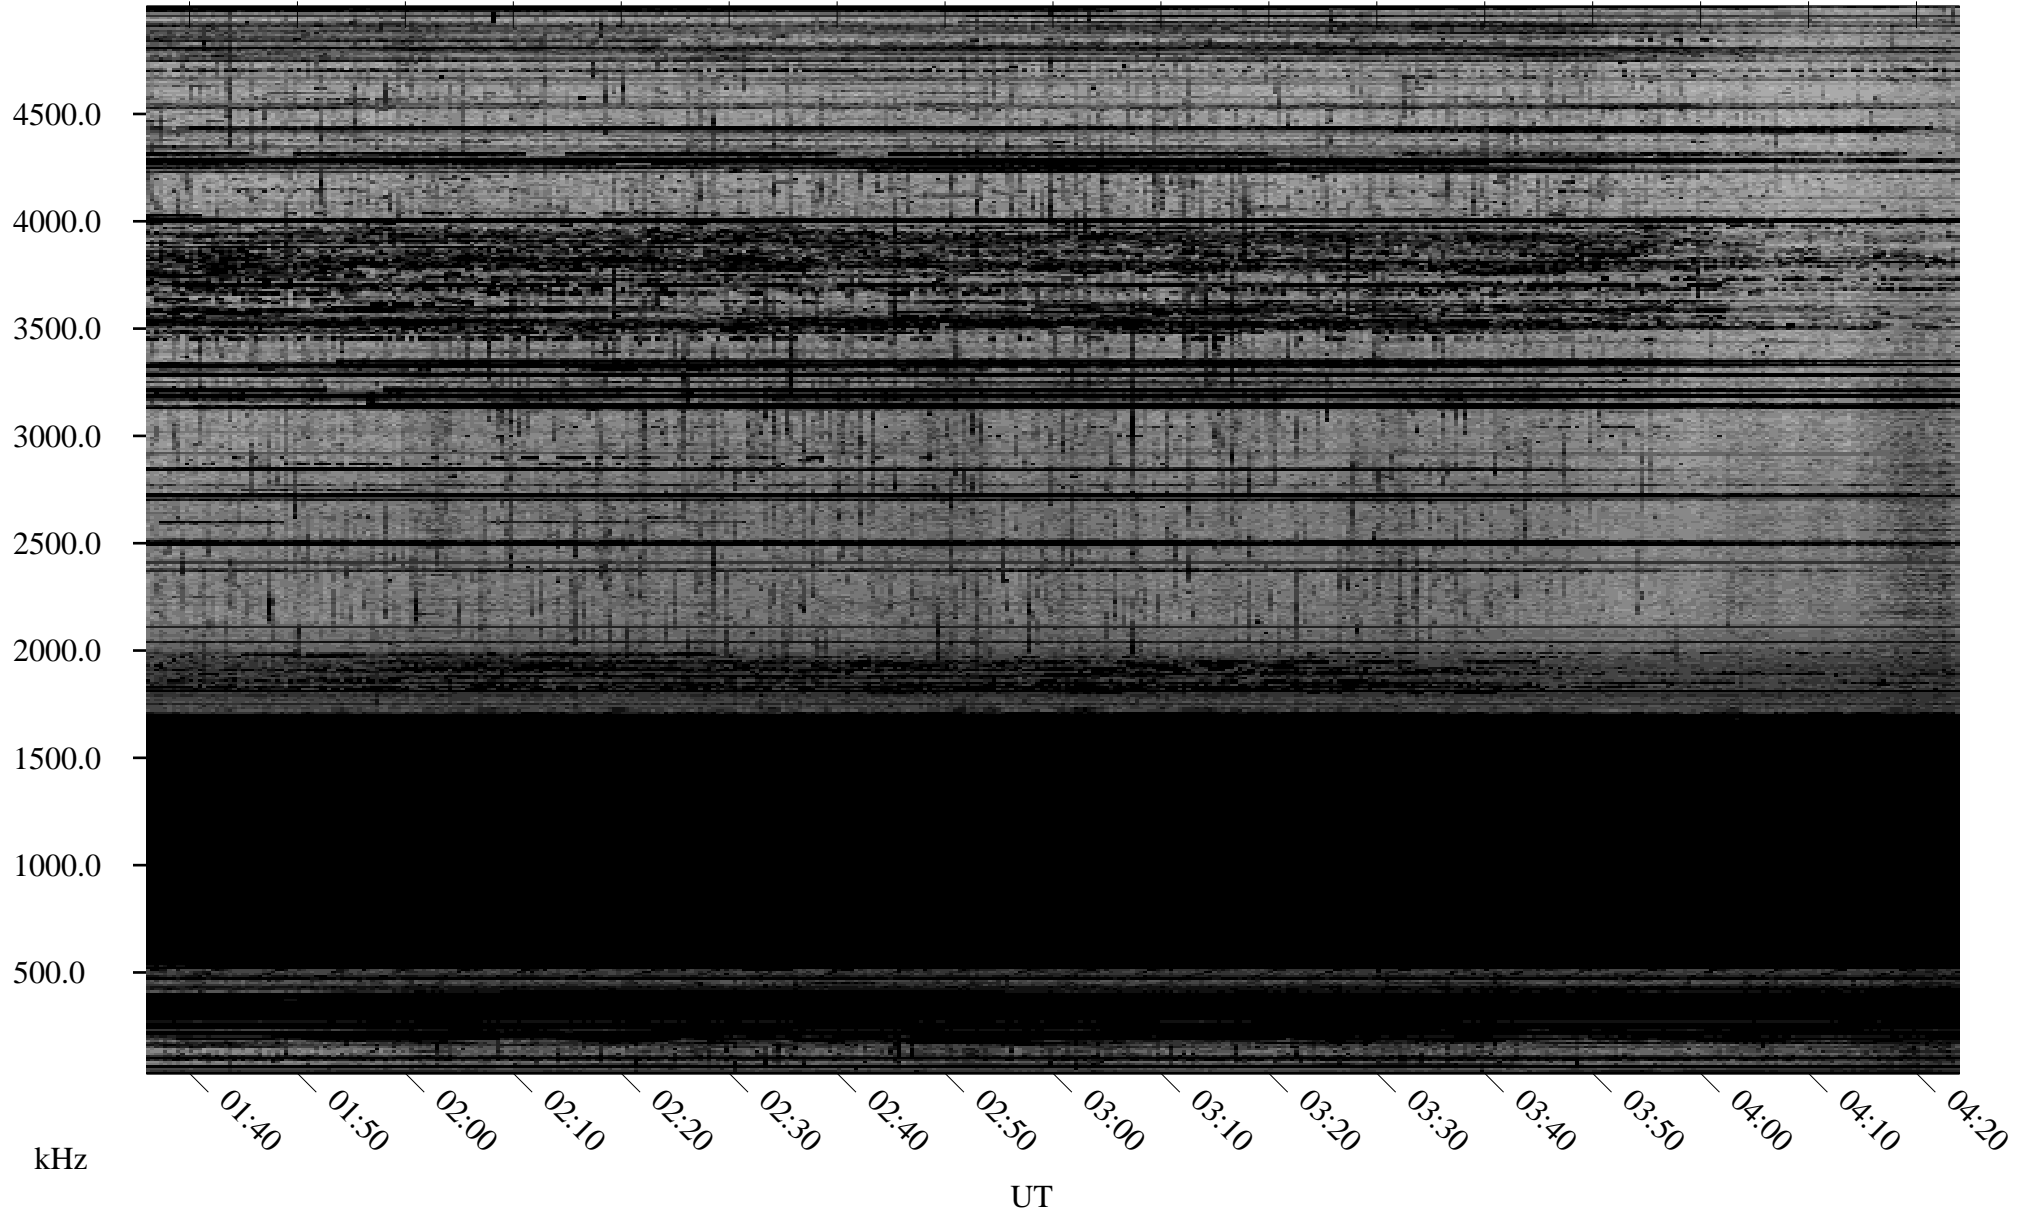

02/19/2009 Churchill, Manitoba

Linear Scale Black = 161 White = 15

ch09050l.r00SUm max_12

Page 1

02/19/2009 Churchill, Manitoba

Linear Scale Black = 161 White = 15

ch09050l.r00SUm max_12

Page 2

02/20/2009 Churchill, Manitoba

Linear Scale Black = 161 White = 15

ch09050l.r00SUm max_12

Page 3

02/20/2009 Churchill, Manitoba

Linear Scale Black = 161 White = 15

ch09050l.r00SUm max_12

Page 4

02/20/2009 Churchill, Manitoba

Linear Scale Black = 161 White = 15

ch09050l.r00SUm max_12

Page 5

02/20/2009 Churchill, Manitoba

Linear Scale Black = 161 White = 15

ch09050l.r00SUm max_12

Page 6

02/20/2009 Churchill, Manitoba

Linear Scale Black = 161 White = 15

ch09050l.r00SUm max_12

Page 7

02/20/2009 Churchill, Manitoba

Linear Scale Black = 161 White = 15

ch09050l.r00SUm max_12

Page 8