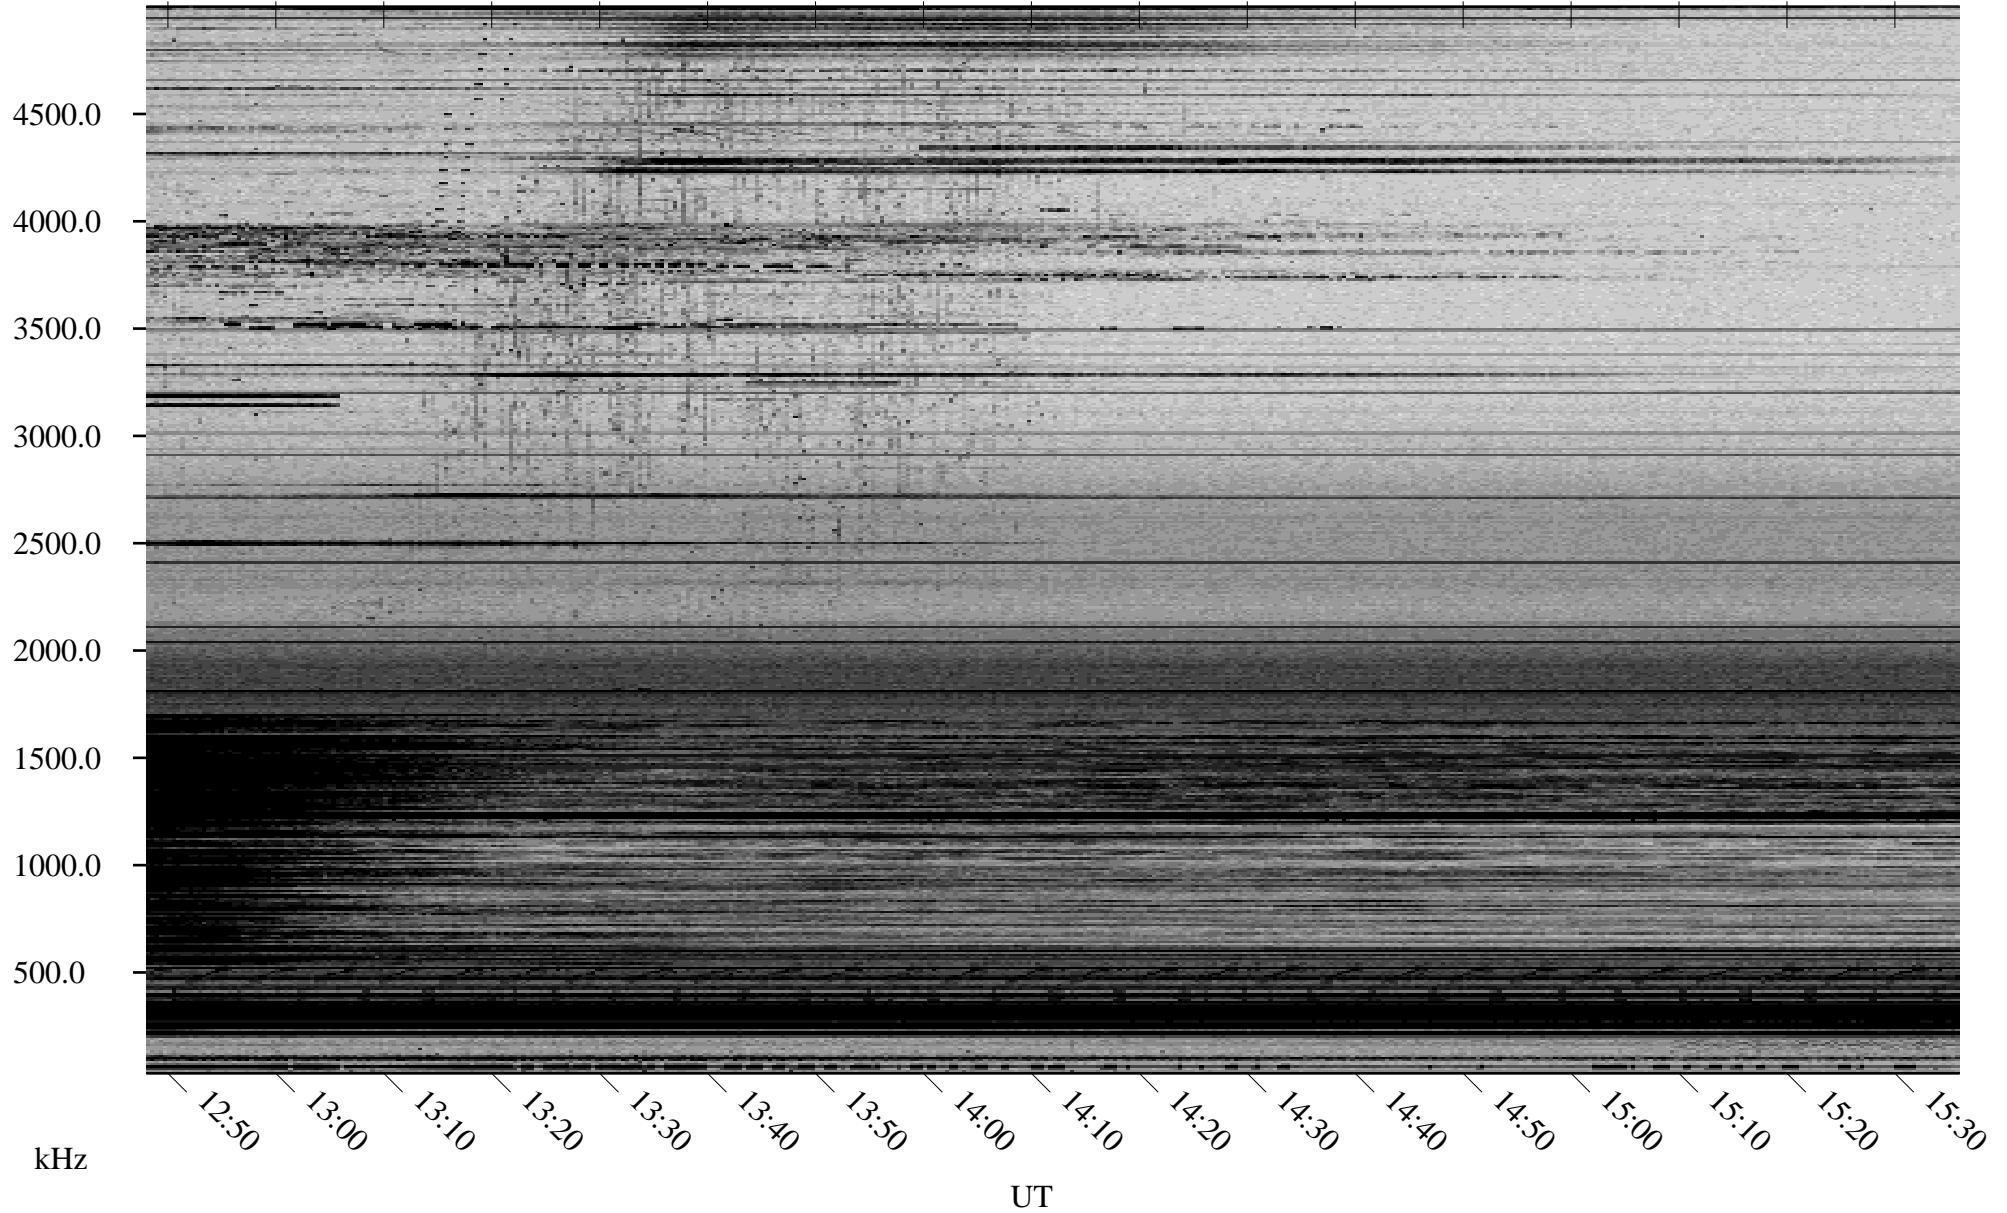

02/19/2009 Churchill, Manitoba

Linear Scale Black = 161 White = 15

ch09050l.r00SUm max_12

Page 1

02/19/2009 Churchill, Manitoba

Linear Scale Black = 161 White = 15

ch09050l.r00SUm max_12

Page 2

02/20/2009 Churchill, Manitoba

Linear Scale Black = 161 White = 15

ch09050l.r00SUm max_12

Page 3

02/20/2009 Churchill, Manitoba

Linear Scale Black = 161 White = 15

ch09050l.r00SUm max_12

Page 4

02/20/2009 Churchill, Manitoba

Linear Scale Black = 161 White = 15

ch09050l.r00SUm max_12

Page 5

02/20/2009 Churchill, Manitoba

Linear Scale Black = 161 White = 15

ch09050l.r00SUm max_12

Page 6

02/20/2009 Churchill, Manitoba

Linear Scale Black = 161 White = 15

ch09050l.r00SUm max_12

Page 7

02/20/2009 Churchill, Manitoba

Linear Scale Black = 161 White = 15

ch09050l.r00SUm max_12

Page 8