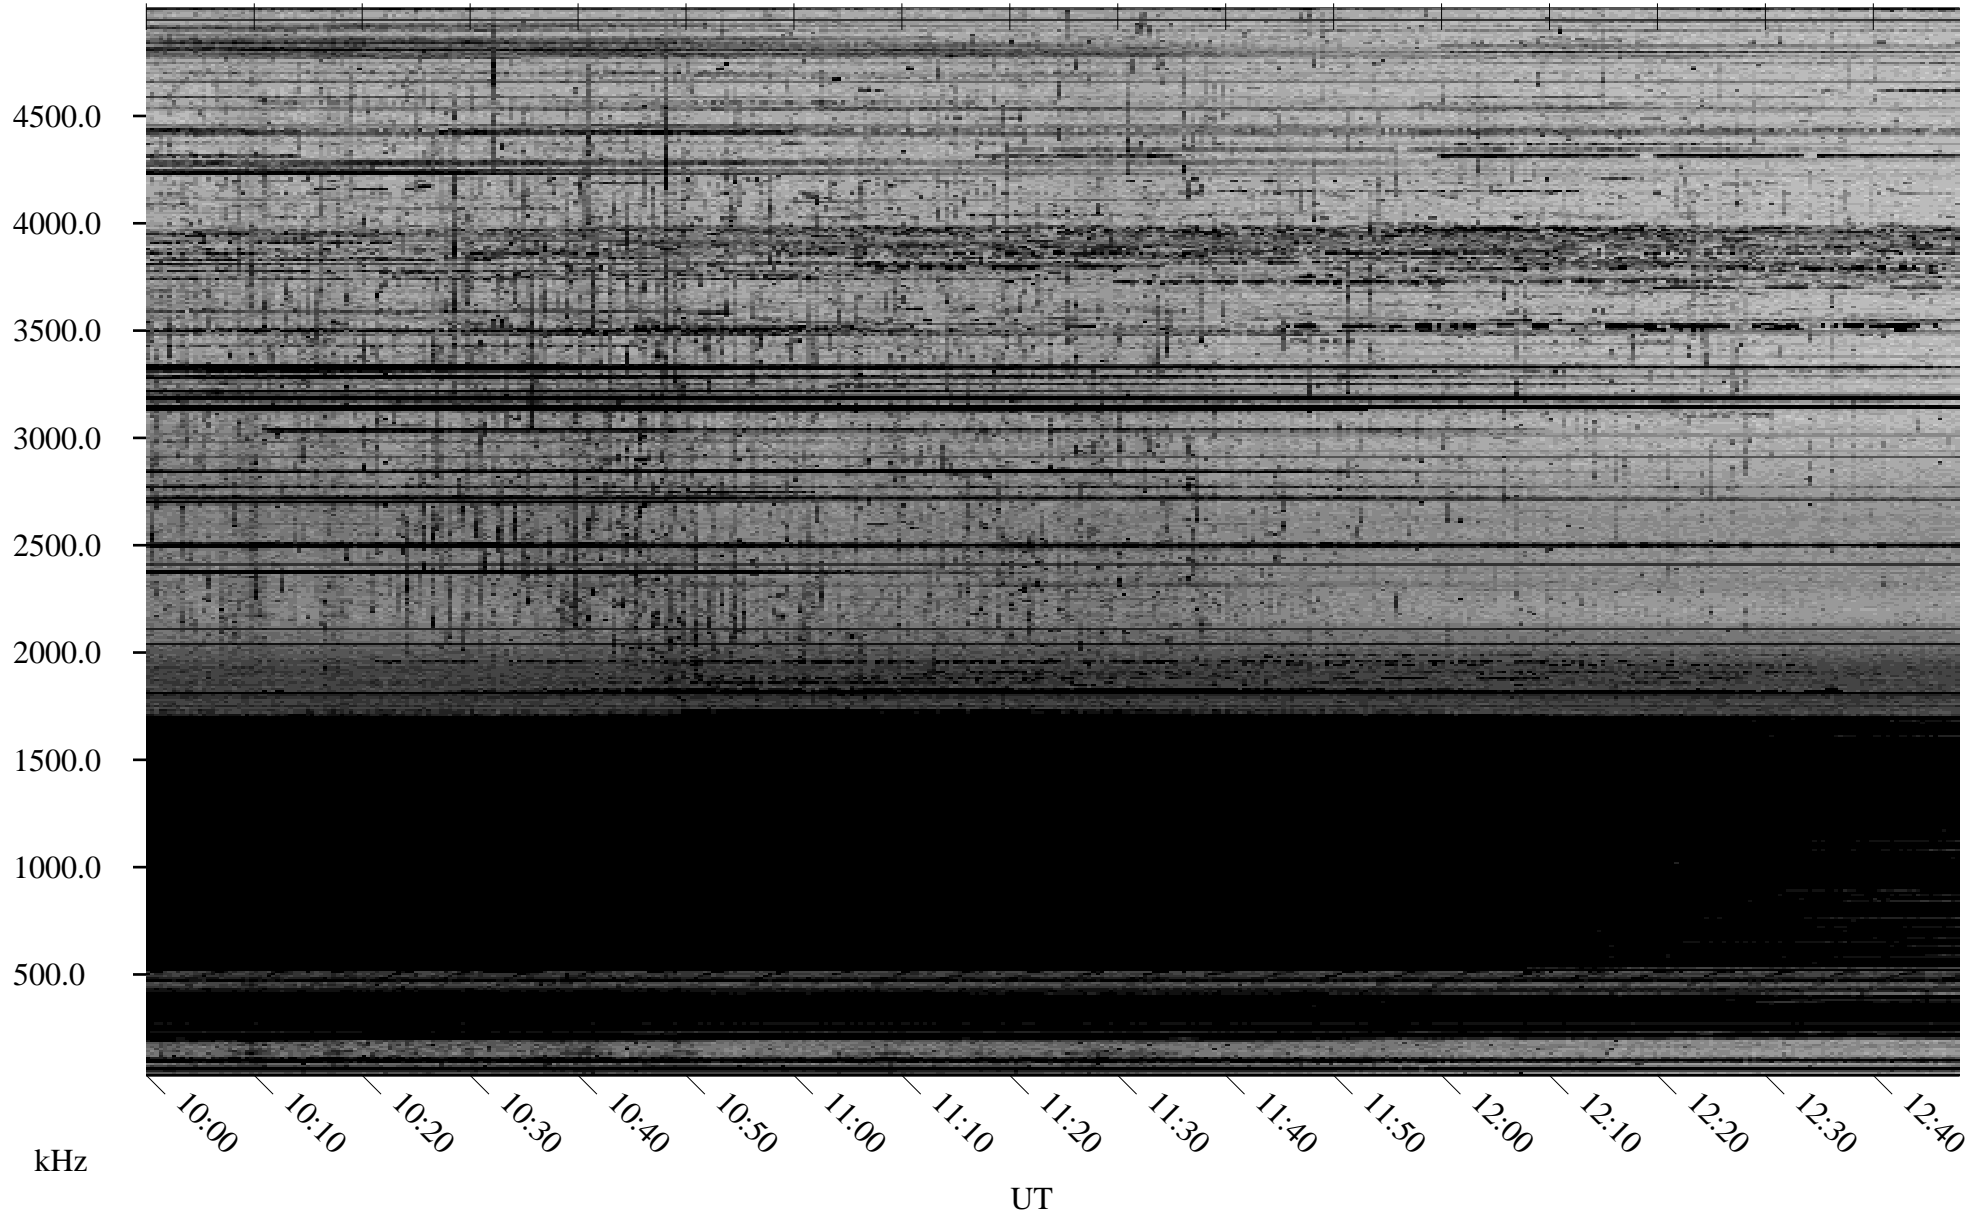

02/19/2009 Churchill, Manitoba

Linear Scale Black = 161 White = 15

ch09050l.r00SUm max_12

Page 1

02/19/2009 Churchill, Manitoba

Linear Scale Black = 161 White = 15

ch09050l.r00SUm max_12

Page 2

02/20/2009 Churchill, Manitoba

Linear Scale Black = 161 White = 15

ch09050l.r00SUm max_12

Page 3

02/20/2009 Churchill, Manitoba

Linear Scale Black = 161 White = 15

ch09050l.r00SUm max_12

Page 4

02/20/2009 Churchill, Manitoba

Linear Scale Black = 161 White = 15

ch09050l.r00SUm max_12

Page 5

02/20/2009 Churchill, Manitoba

Linear Scale Black = 161 White = 15

ch09050l.r00SUm max_12

Page 6

02/20/2009 Churchill, Manitoba

Linear Scale Black = 161 White = 15

ch09050l.r00SUm max_12

Page 7

02/20/2009 Churchill, Manitoba

Linear Scale Black = 161 White = 15

ch09050l.r00SUm max_12

Page 8