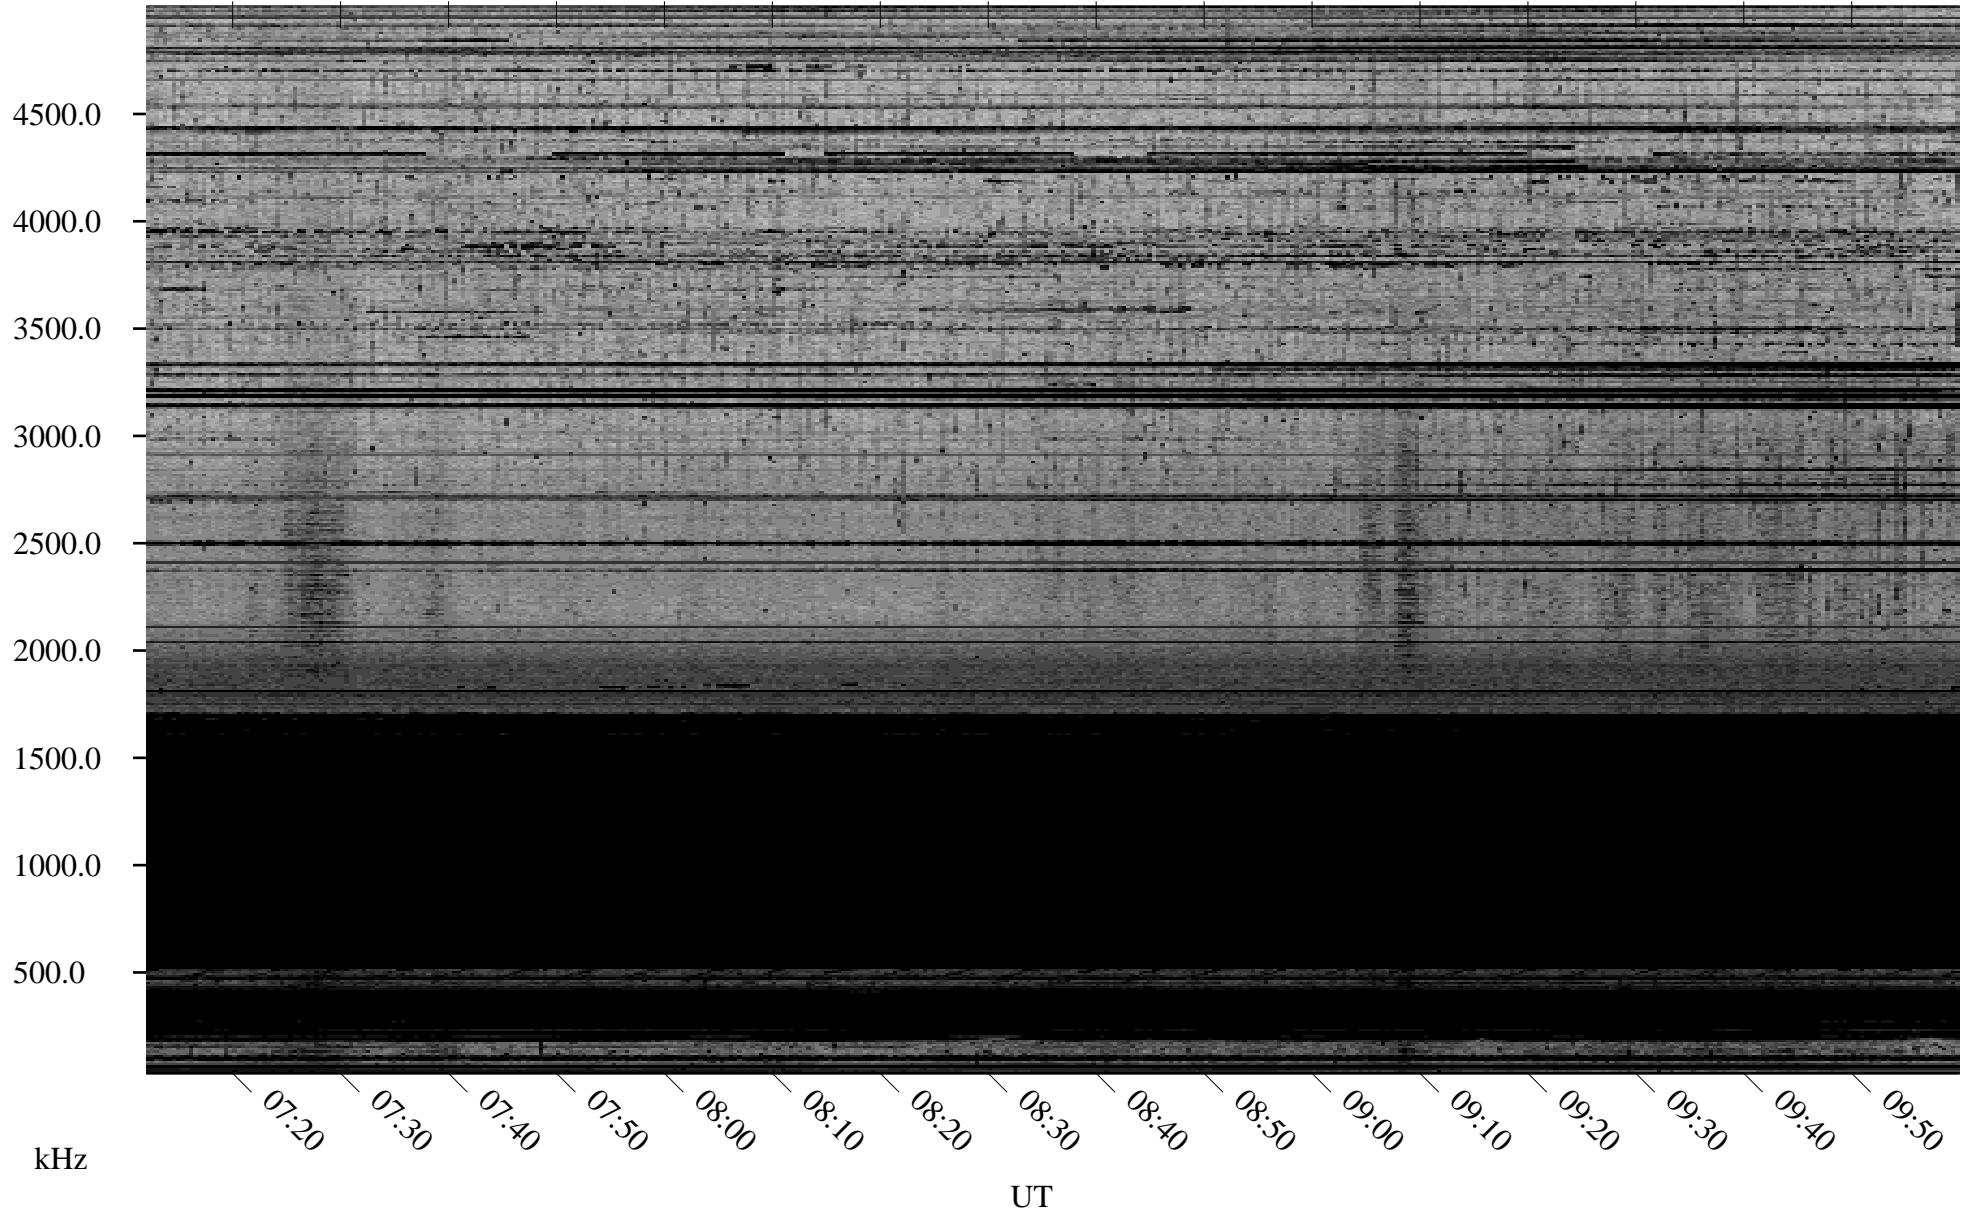

02/19/2009 Churchill, Manitoba

Linear Scale Black = 161 White = 15

ch09050l.r00SUm max_12

Page 1

02/19/2009 Churchill, Manitoba

Linear Scale Black = 161 White = 15

ch09050l.r00SUm max_12

Page 2

02/20/2009 Churchill, Manitoba

Linear Scale Black = 161 White = 15

ch09050l.r00SUm max_12

Page 3

02/20/2009 Churchill, Manitoba

Linear Scale Black = 161 White = 15

ch09050l.r00SUm max_12

Page 4

02/20/2009 Churchill, Manitoba

Linear Scale Black = 161 White = 15

ch09050l.r00SUm max_12

Page 5

02/20/2009 Churchill, Manitoba

Linear Scale Black = 161 White = 15

ch09050l.r00SUm max_12

Page 6

02/20/2009 Churchill, Manitoba

Linear Scale Black = 161 White = 15

ch09050l.r00SUm max_12

Page 7

02/20/2009 Churchill, Manitoba

Linear Scale Black = 161 White = 15

ch09050l.r00SUm max_12

Page 8