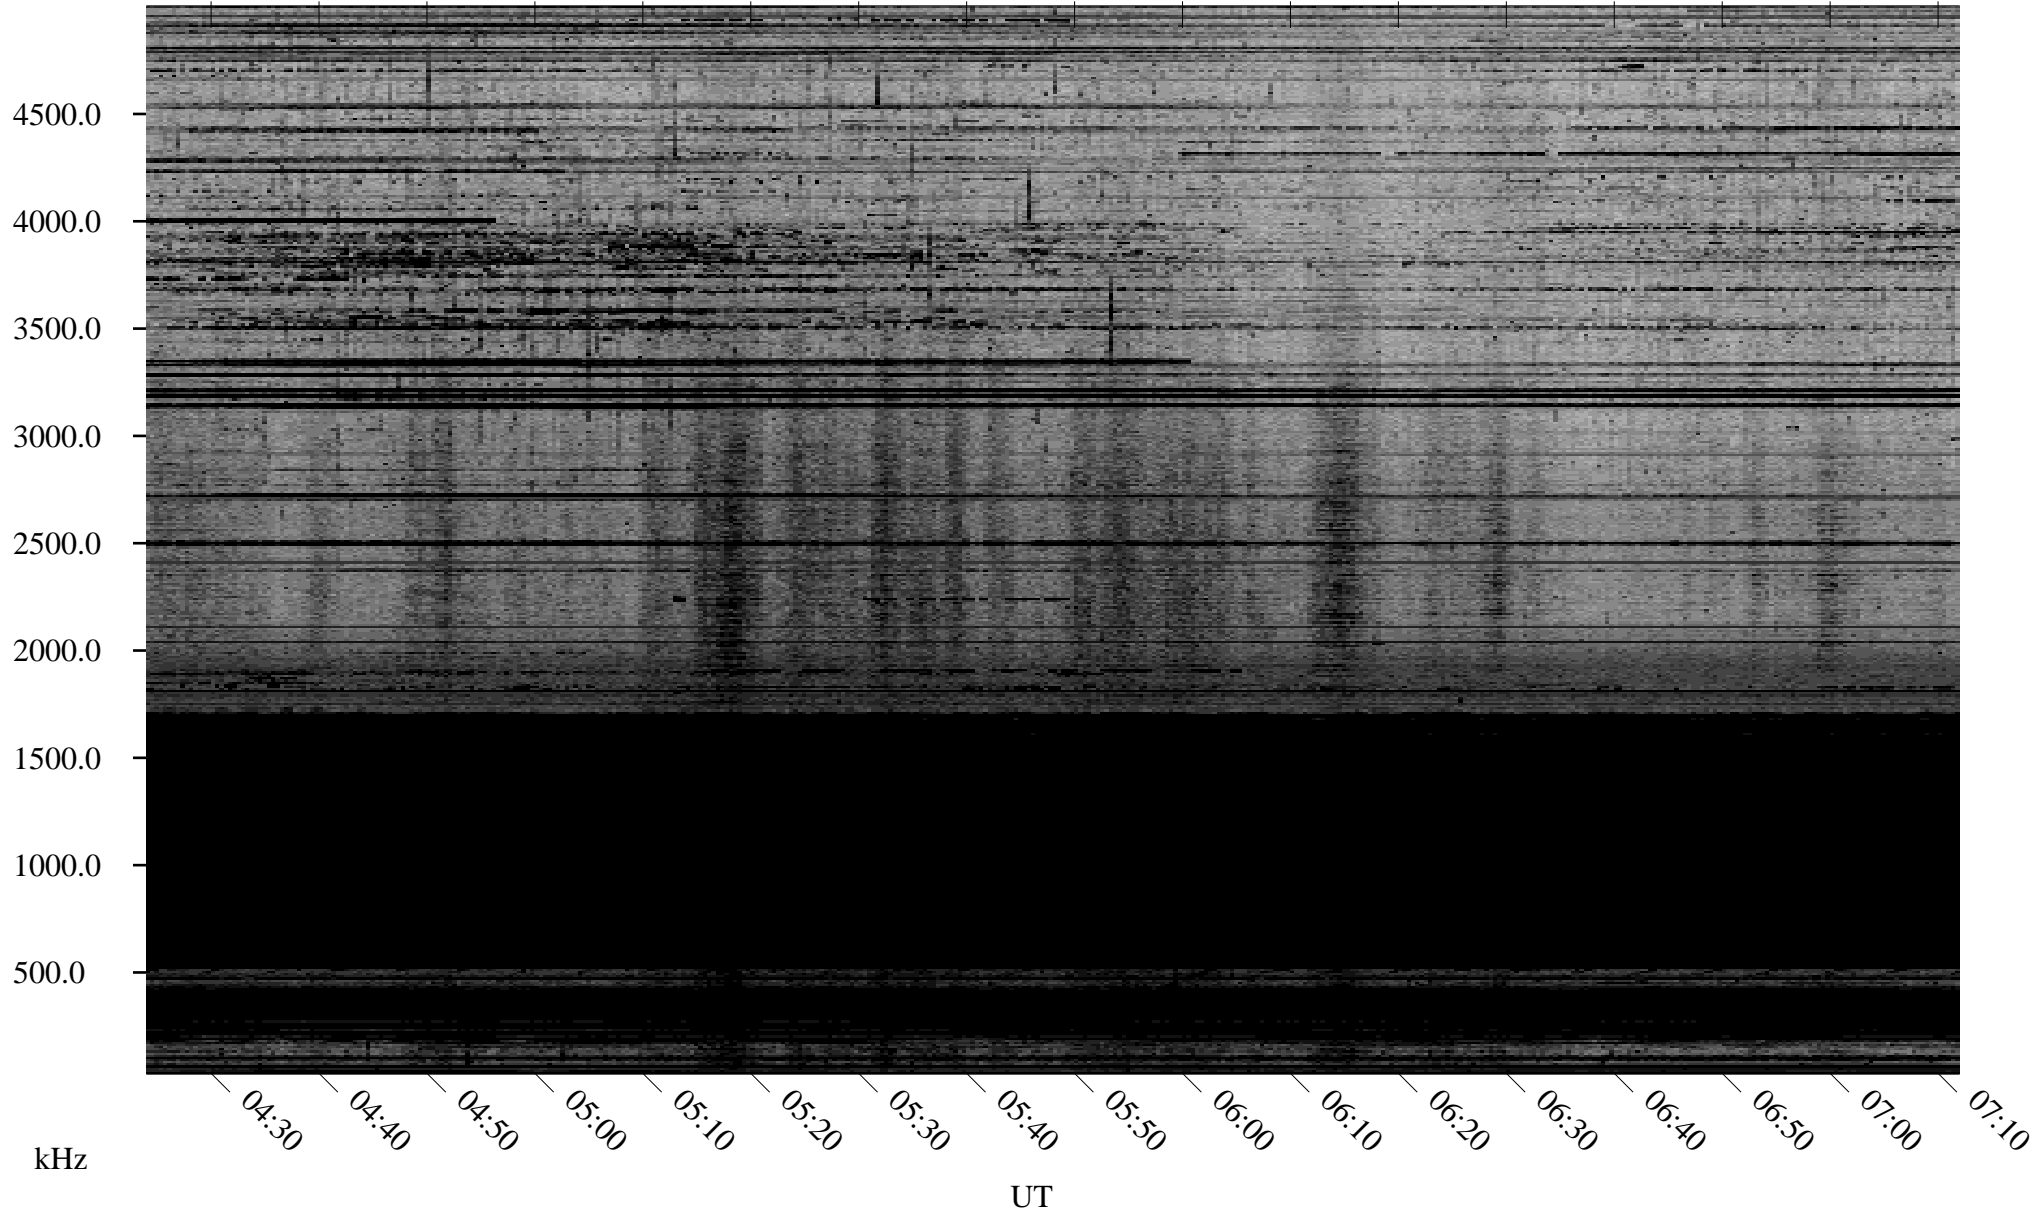

02/19/2009 Churchill, Manitoba

Linear Scale Black = 161 White = 15

ch09050l.r00SUm max_12

Page 1

02/19/2009 Churchill, Manitoba

Linear Scale Black = 161 White = 15

ch09050l.r00SUm max_12

Page 2

02/20/2009 Churchill, Manitoba

Linear Scale Black = 161 White = 15

ch09050l.r00SUm max_12

Page 3

02/20/2009 Churchill, Manitoba

Linear Scale Black = 161 White = 15

ch09050l.r00SUm max_12

Page 4

02/20/2009 Churchill, Manitoba

Linear Scale Black = 161 White = 15

ch09050l.r00SUm max_12

Page 5

02/20/2009 Churchill, Manitoba

Linear Scale Black = 161 White = 15

ch09050l.r00SUm max_12

Page 6

02/20/2009 Churchill, Manitoba

Linear Scale Black = 161 White = 15

ch09050l.r00SUm max_12

Page 7

02/20/2009 Churchill, Manitoba

Linear Scale Black = 161 White = 15

ch09050l.r00SUm max_12

Page 8