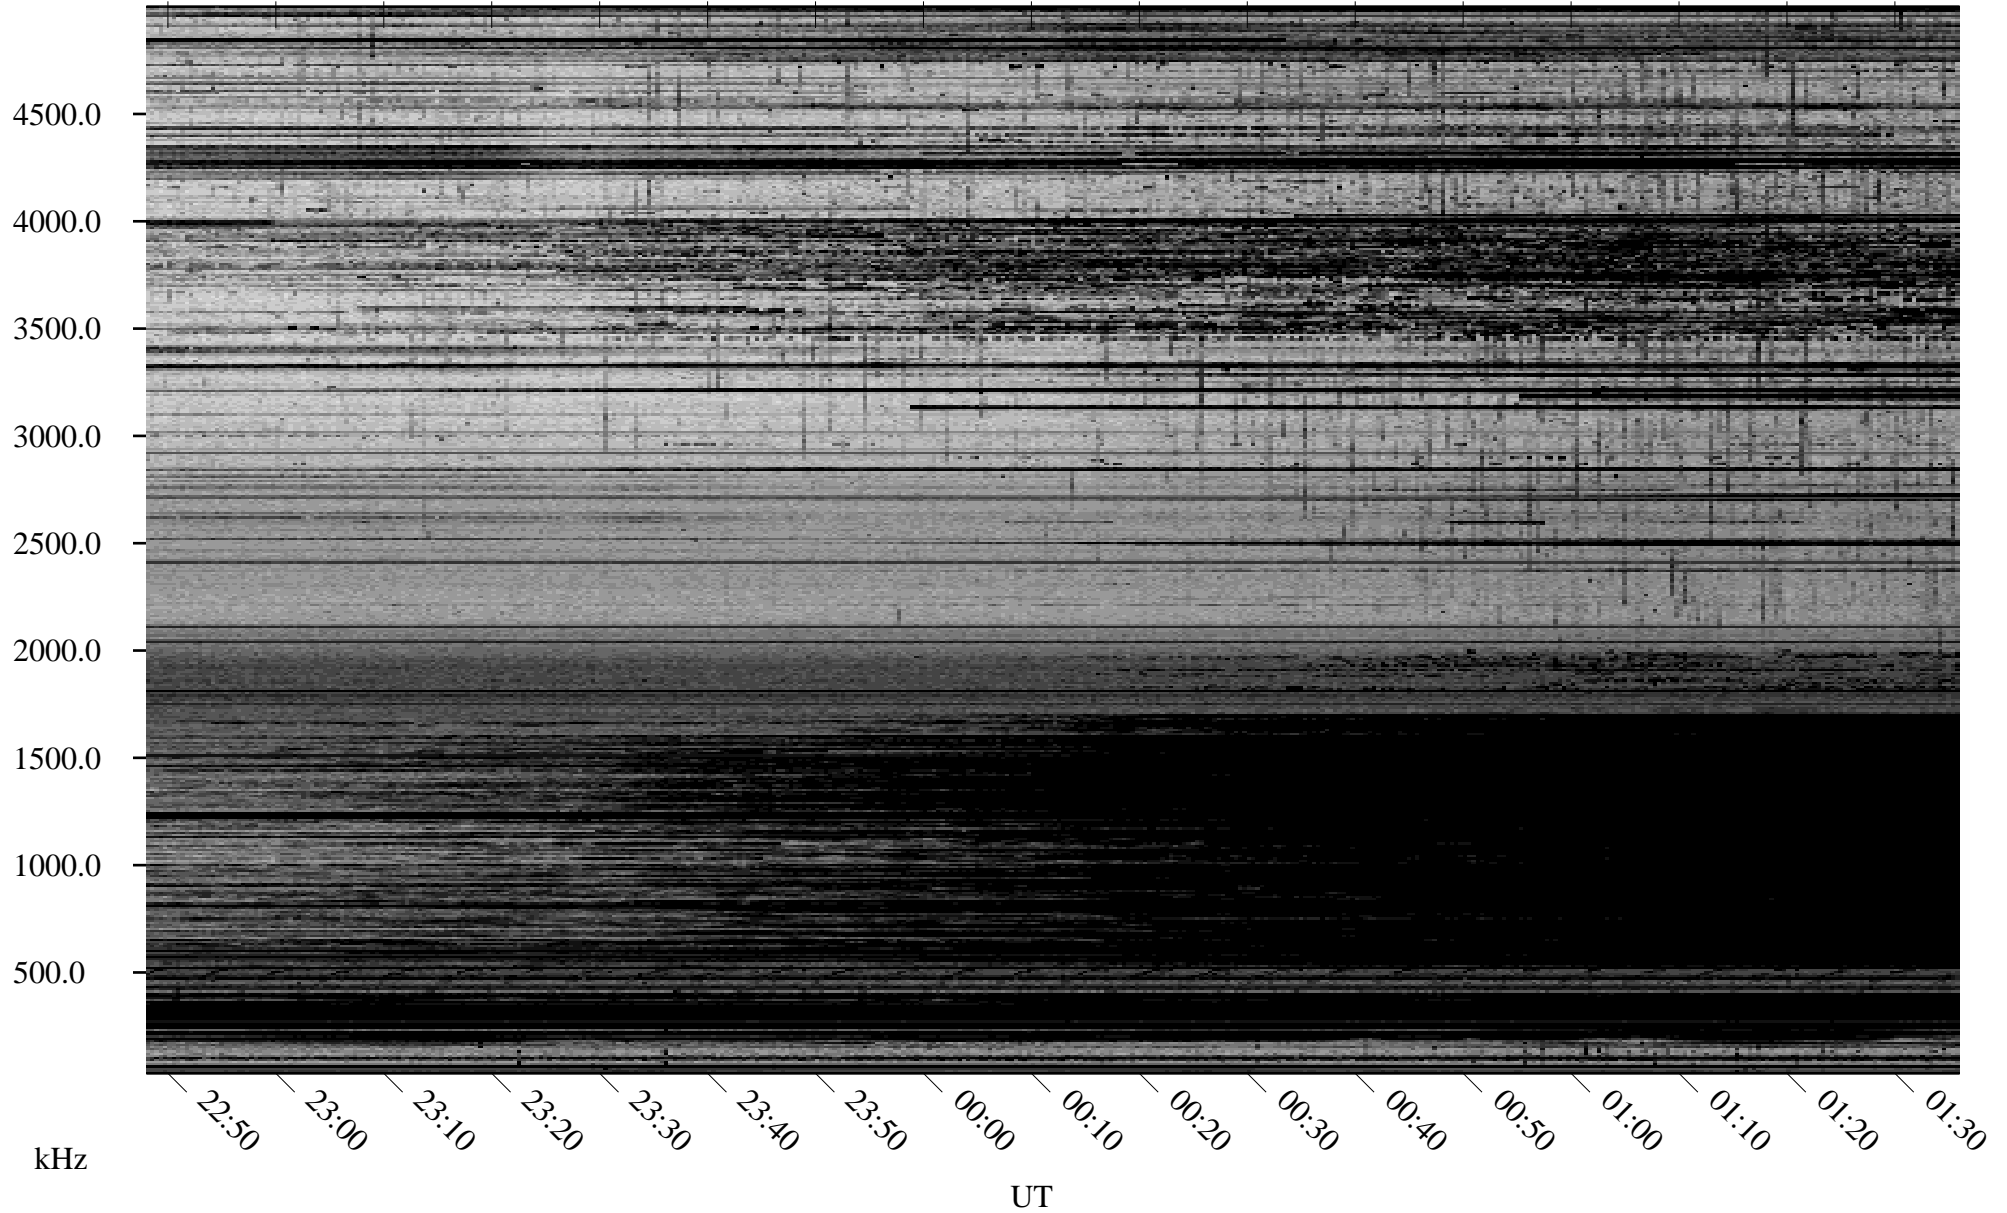

02/19/2009 Churchill, Manitoba

Linear Scale Black = 161 White = 15

ch09050l.r00SUm max_12

Page 1

02/19/2009 Churchill, Manitoba

Linear Scale Black = 161 White = 15

ch09050l.r00SUm max_12

Page 2

02/20/2009 Churchill, Manitoba

Linear Scale Black = 161 White = 15

ch09050l.r00SUm max_12

Page 3

02/20/2009 Churchill, Manitoba

Linear Scale Black = 161 White = 15

ch09050l.r00SUm max_12

Page 4

02/20/2009 Churchill, Manitoba

Linear Scale Black = 161 White = 15

ch09050l.r00SUm max_12

Page 5

02/20/2009 Churchill, Manitoba

Linear Scale Black = 161 White = 15

ch09050l.r00SUm max_12

Page 6

02/20/2009 Churchill, Manitoba

Linear Scale Black = 161 White = 15

ch09050l.r00SUm max_12

Page 7

02/20/2009 Churchill, Manitoba

Linear Scale Black = 161 White = 15

ch09050l.r00SUm max_12

Page 8