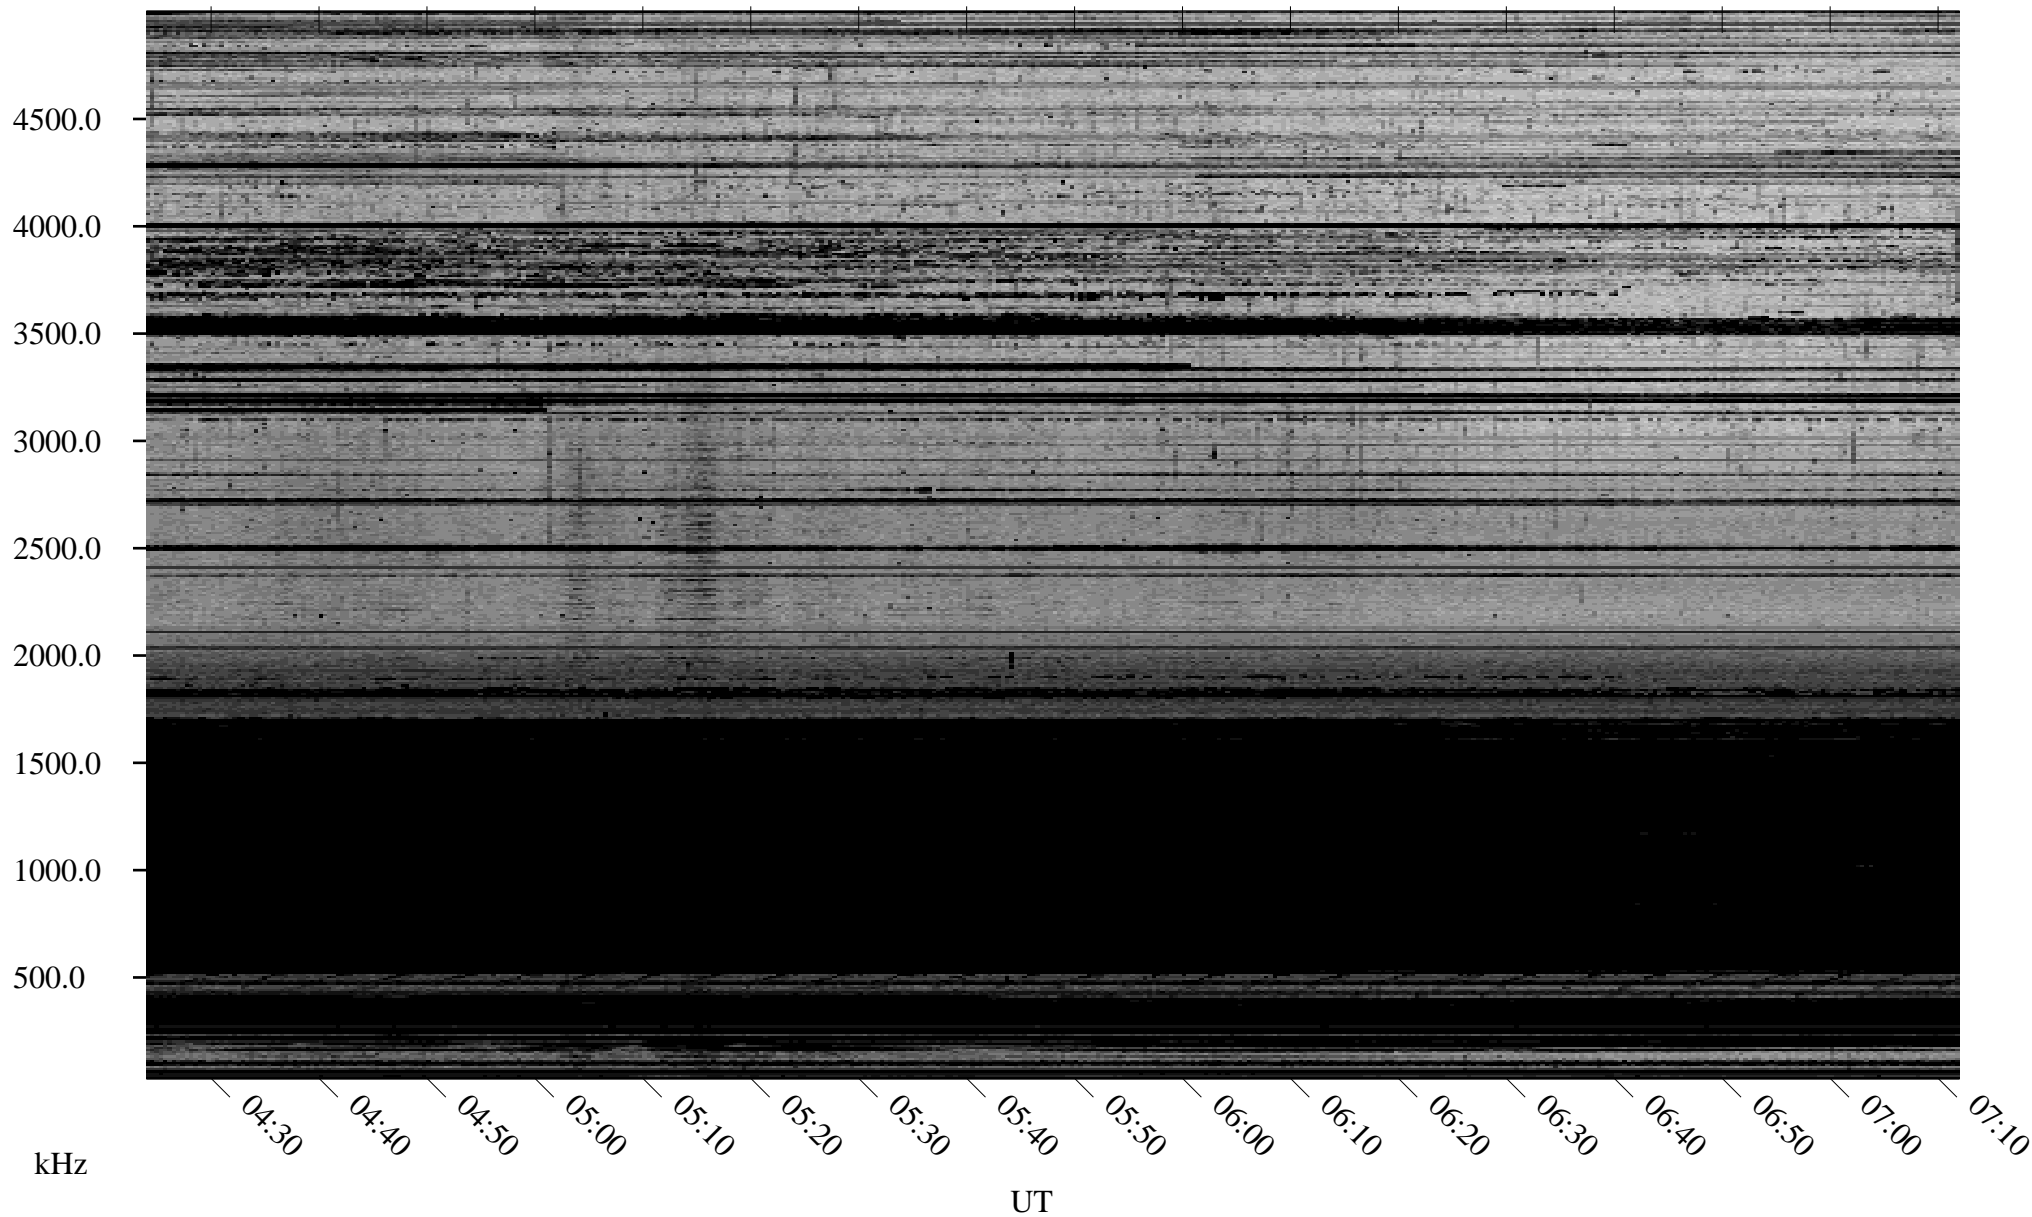

# 02/20/2009 Churchill, Manitoba

Linear Scale    Black = 161    White = 15

ch090511.r00SUm max\_12

Page 2

# 02/21/2009 Churchill, Manitoba

Linear Scale    Black = 161    White = 15

ch090511.r00SUm max\_12

Page 3

# 02/21/2009 Churchill, Manitoba

Linear Scale    Black = 161    White = 15

ch090511.r00SUm max\_12

Page 4

# 02/21/2009 Churchill, Manitoba

Linear Scale    Black = 161    White = 15

ch090511.r00SUm max\_12

Page 5