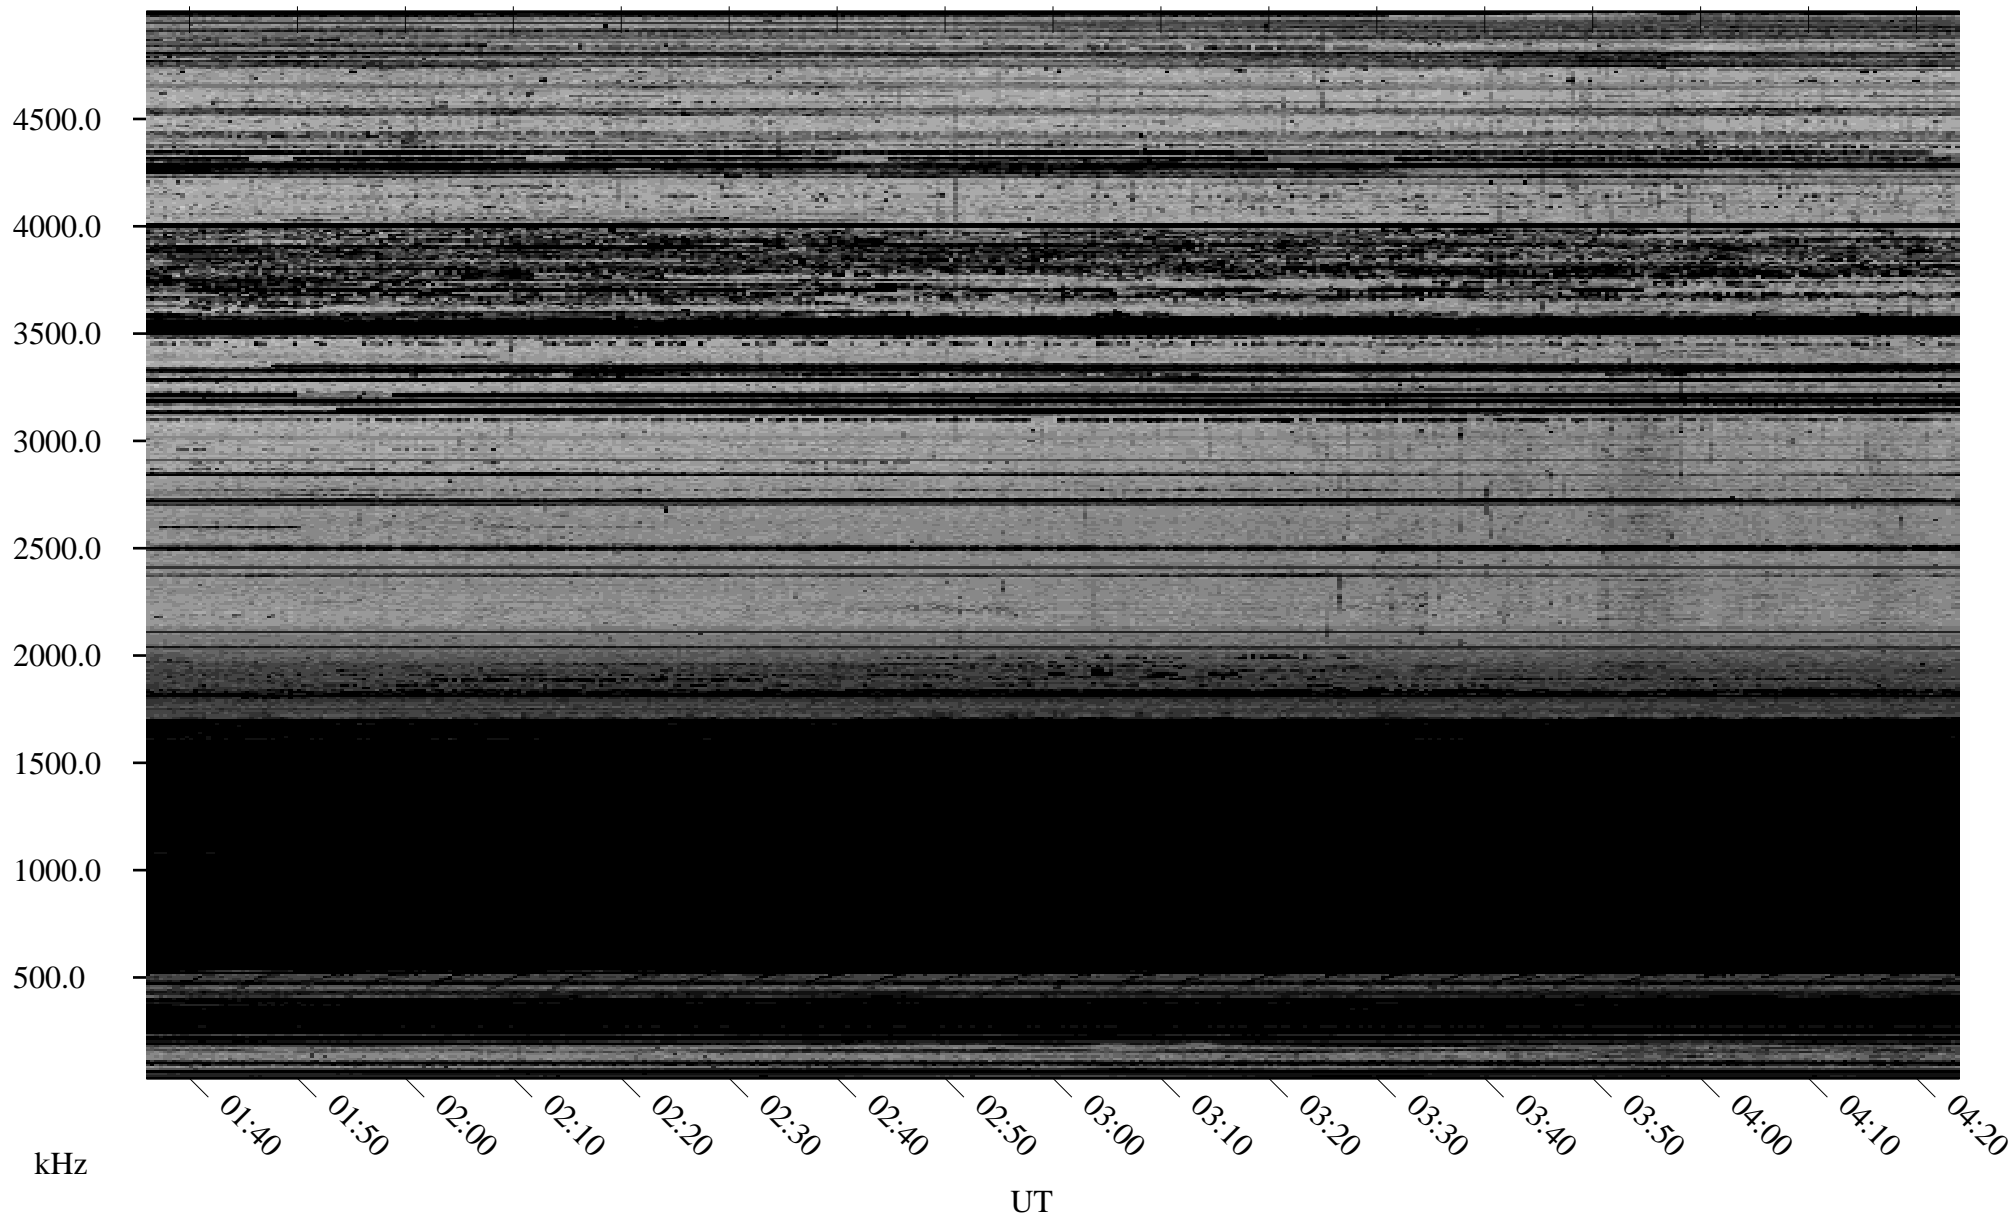

# 02/20/2009 Churchill, Manitoba

Linear Scale    Black = 161    White = 15

ch090511.r00SUm max\_12

Page 1

# 02/20/2009 Churchill, Manitoba

Linear Scale    Black = 161    White = 15

ch090511.r00SUm max\_12

Page 2

# 02/21/2009 Churchill, Manitoba

Linear Scale    Black = 161    White = 15

ch090511.r00SUm max\_12

Page 3

# 02/21/2009 Churchill, Manitoba

Linear Scale    Black = 161    White = 15

ch090511.r00SUm max\_12

Page 4