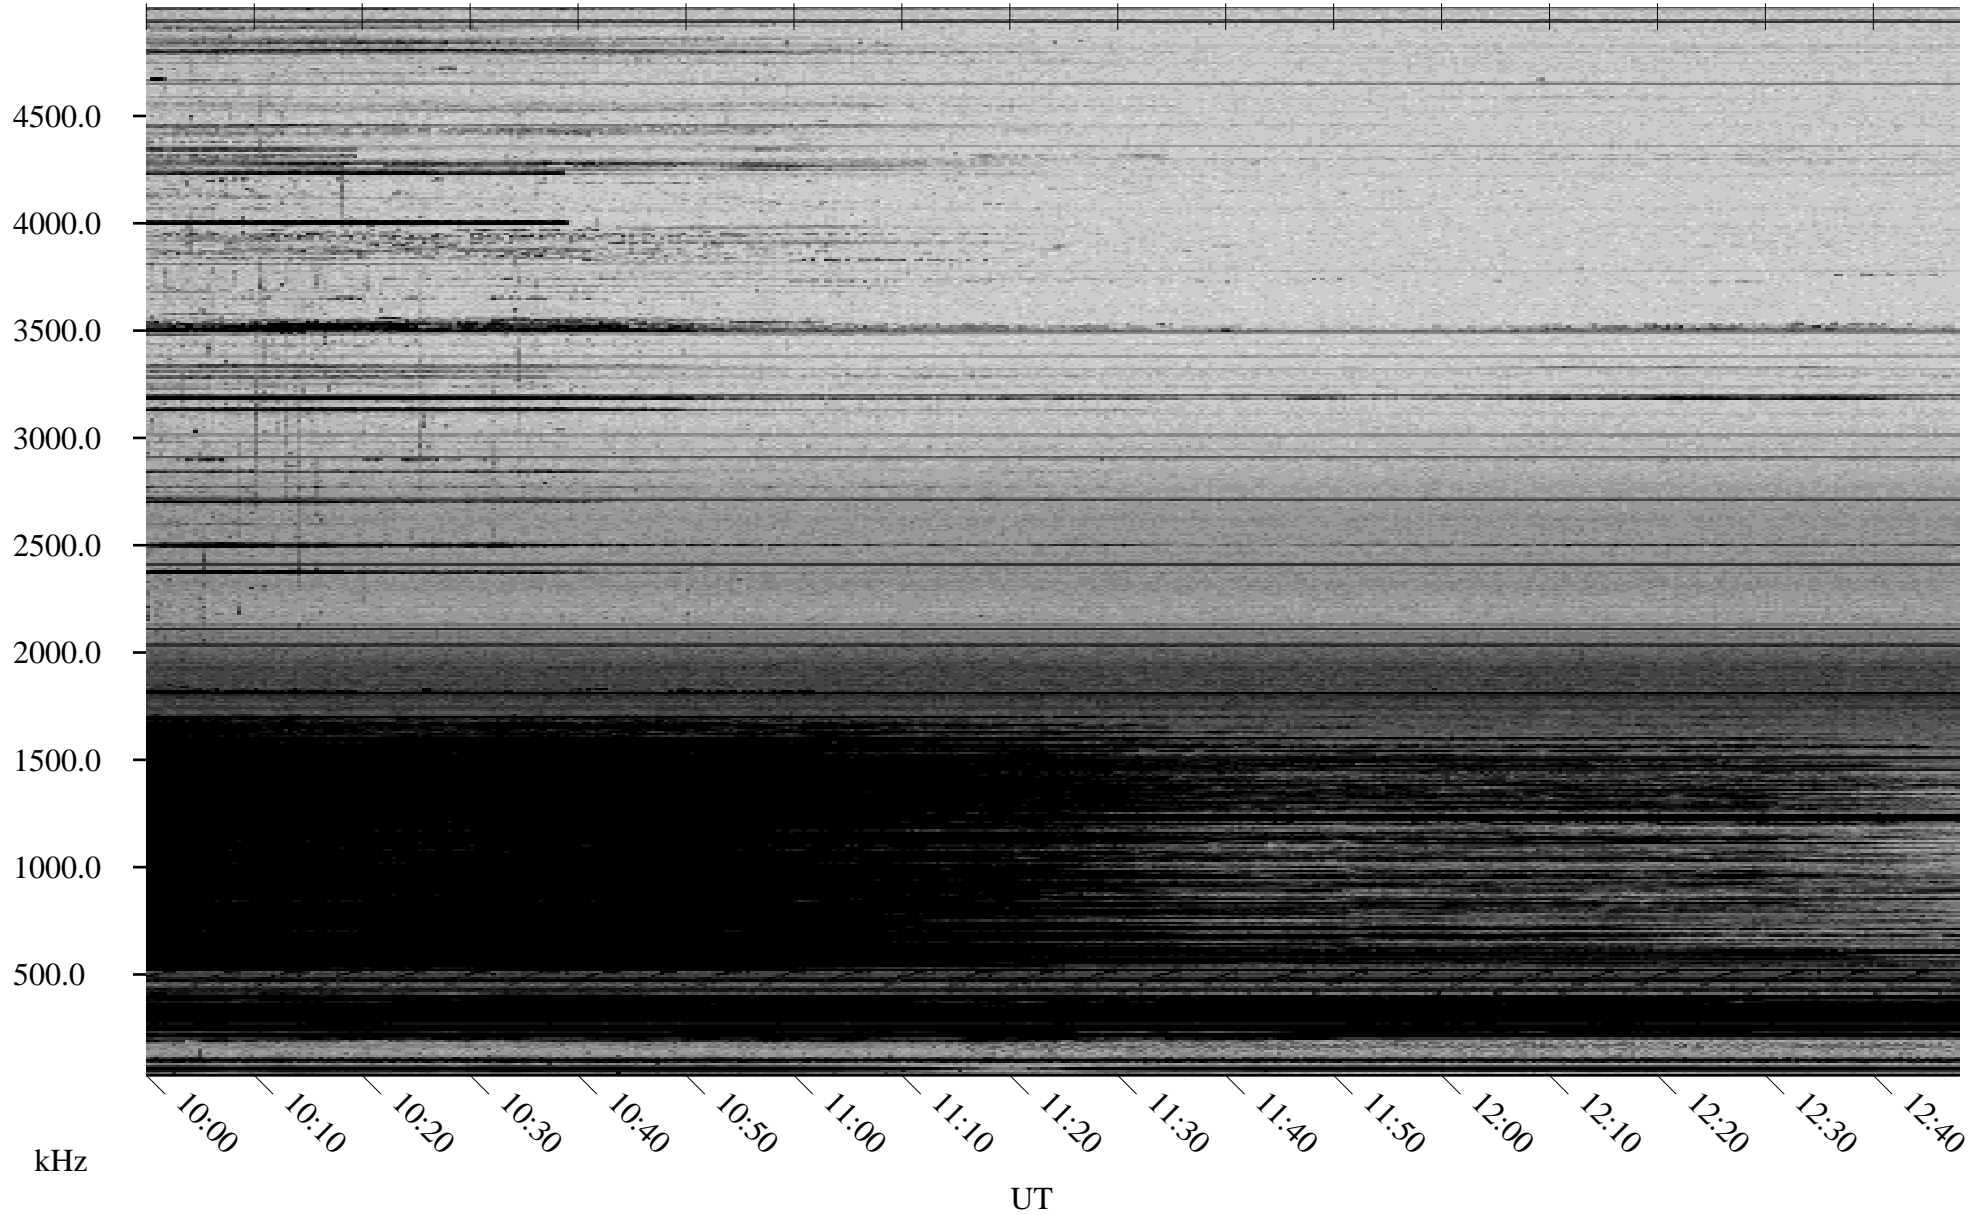

# 02/21/2009 Churchill, Manitoba

Linear Scale    Black = 161    White = 15

ch090511.r00SUm max\_12

Page 4

# 02/21/2009 Churchill, Manitoba

Linear Scale    Black = 161    White = 15

ch090511.r00SUm max\_12

Page 5

# 02/21/2009 Churchill, Manitoba

Linear Scale    Black = 161    White = 15

ch090511.r00SUm max\_12

Page 6

# 02/21/2009 Churchill, Manitoba

Linear Scale    Black = 161    White = 15

ch090511.r00SUm max\_12