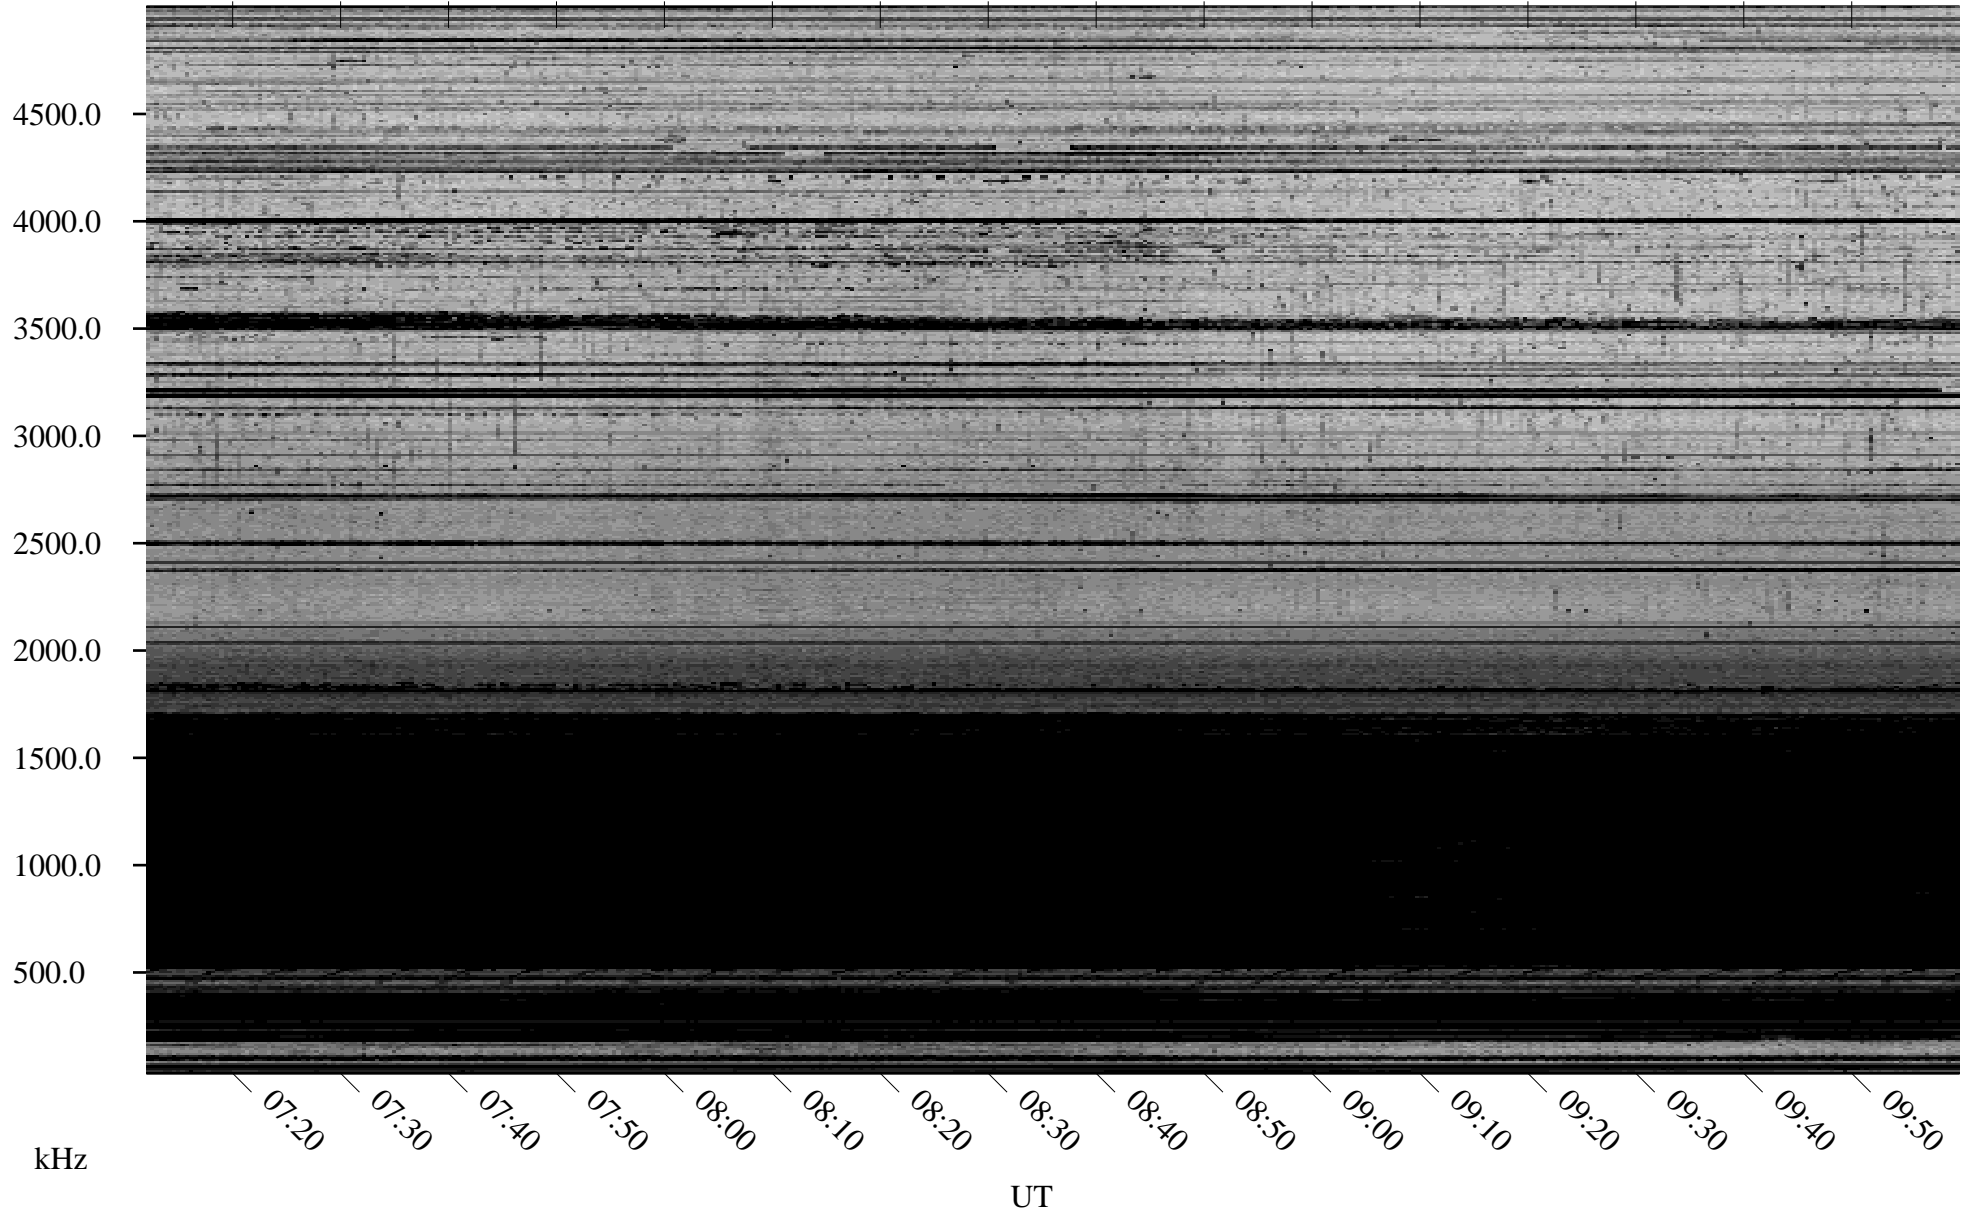

# 02/21/2009 Churchill, Manitoba

Linear Scale    Black = 161    White = 15

ch090511.r00SUm max\_12

Page 4

# 02/21/2009 Churchill, Manitoba

Linear Scale    Black = 161    White = 15

ch090511.r00SUm max\_12

Page 5

# 02/21/2009 Churchill, Manitoba

Linear Scale    Black = 161    White = 15

ch090511.r00SUm max\_12

Page 6

# 02/21/2009 Churchill, Manitoba

Linear Scale    Black = 161    White = 15

ch090511.r00SUm max\_12