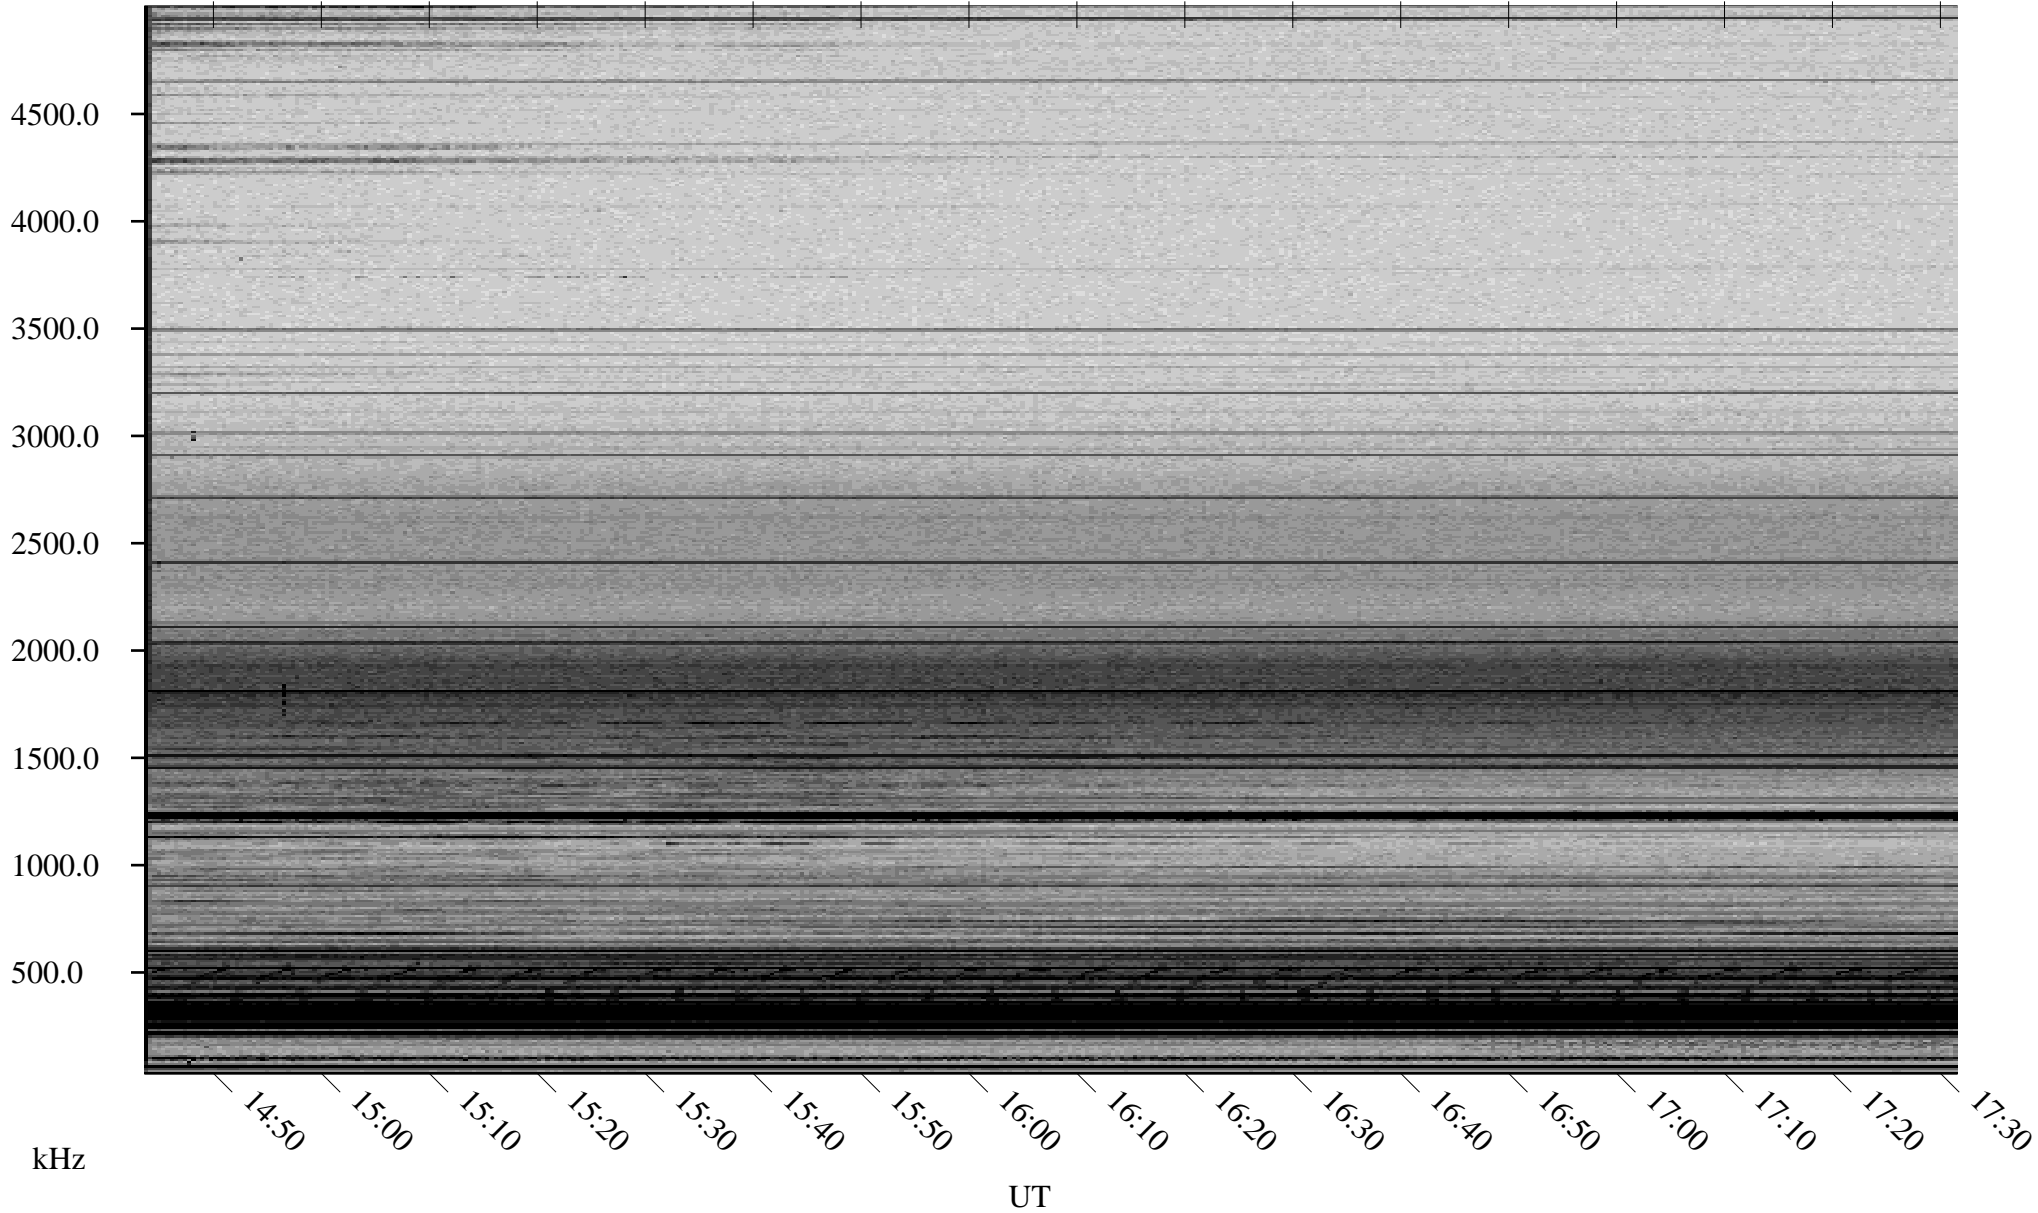

02/21/2009 Churchill, Manitoba

Linear Scale Black = 161 White = 15

ch09052l.r00SUm max_12

Page 1

02/21/2009 Churchill, Manitoba

Linear Scale Black = 161 White = 15

ch09052l.r00SUm max_12