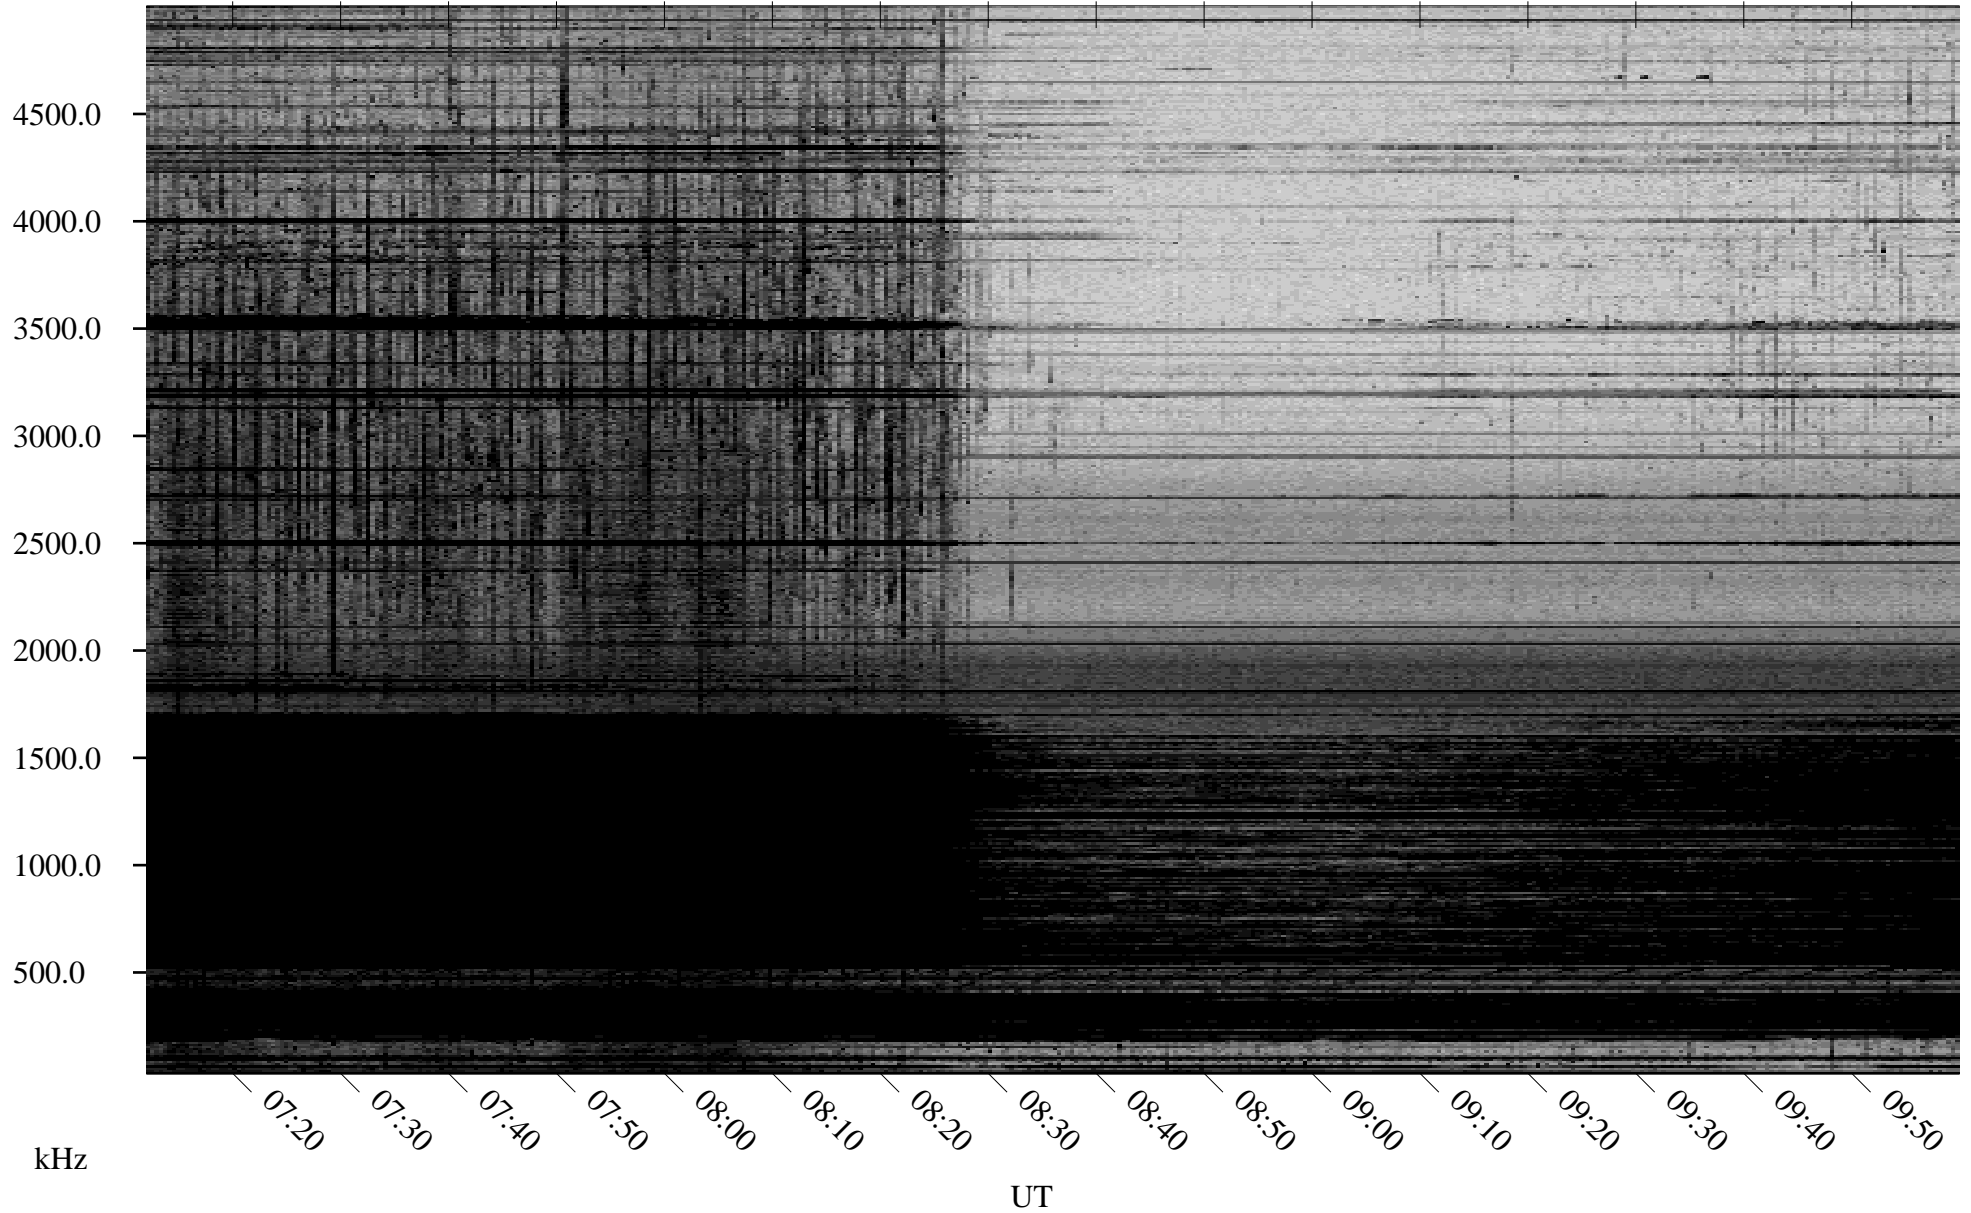

02/21/2009 Churchill, Manitoba

Linear Scale Black = 161 White = 15

ch09052l.r01SUm max_12

Page 1

02/21/2009 Churchill, Manitoba

Linear Scale Black = 161 White = 15

ch09052l.r01SUm max_12

Page 2

02/22/2009 Churchill, Manitoba

Linear Scale Black = 161 White = 15

ch09052l.r01SUm max_12

Page 3

02/22/2009 Churchill, Manitoba

Linear Scale Black = 161 White = 15

ch09052l.r01SUm max_12

Page 4

02/22/2009 Churchill, Manitoba

Linear Scale Black = 161 White = 15

ch09052l.r01SUm max_12

Page 5

02/22/2009 Churchill, Manitoba

Linear Scale Black = 161 White = 15

ch09052l.r01SUm max_12

Page 6

02/22/2009 Churchill, Manitoba

Linear Scale Black = 161 White = 15

ch09052l.r01SUm max_12

Page 7

02/22/2009 Churchill, Manitoba

Linear Scale Black = 161 White = 15

ch09052l.r01SUm max_12

Page 8