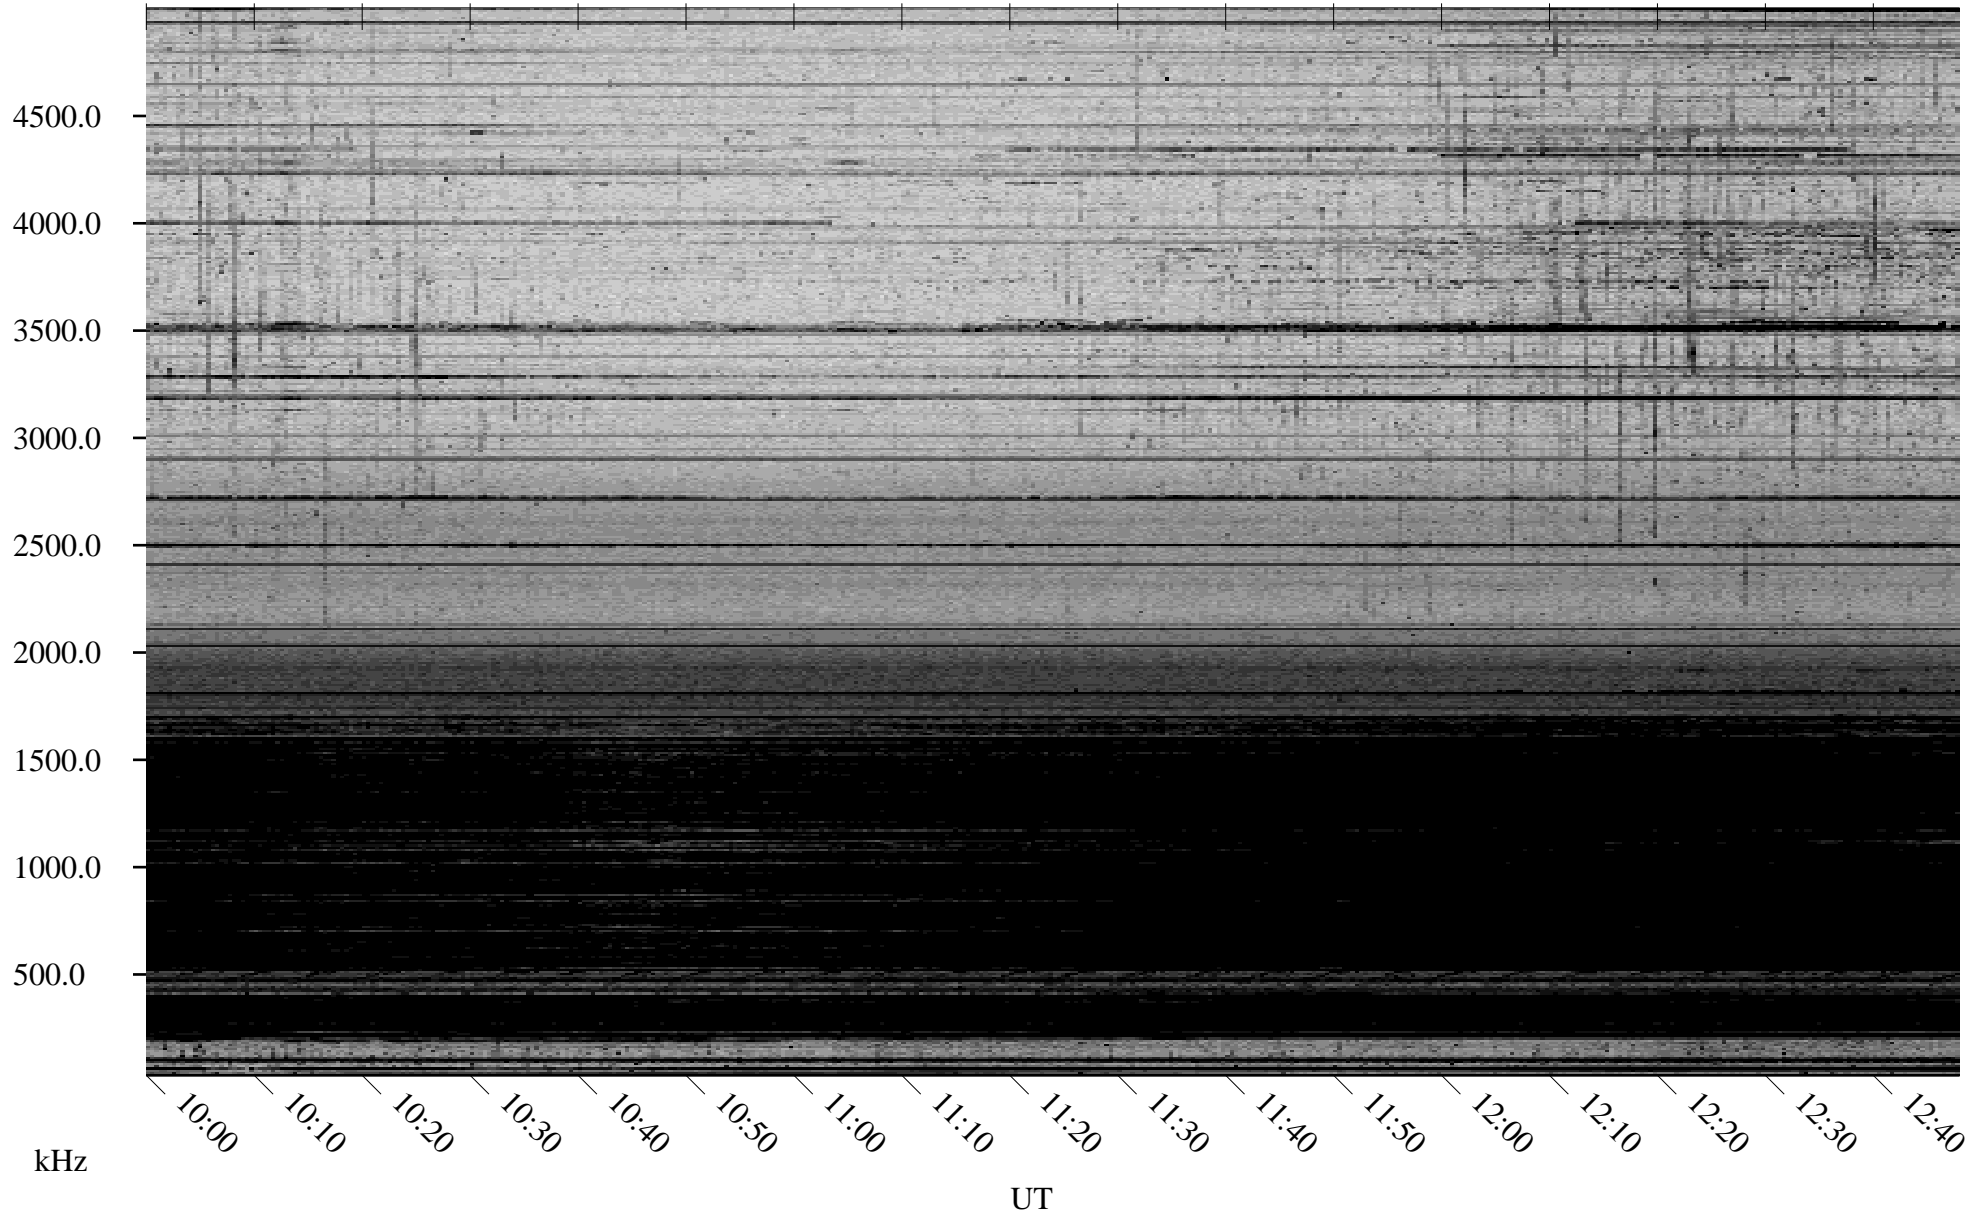

02/21/2009 Churchill, Manitoba

Linear Scale Black = 161 White = 15

ch09052l.r01SUm max_12

Page 1

02/21/2009 Churchill, Manitoba

Linear Scale Black = 161 White = 15

ch09052l.r01SUm max_12

Page 2

02/22/2009 Churchill, Manitoba

Linear Scale Black = 161 White = 15

ch09052l.r01SUm max_12

Page 3

02/22/2009 Churchill, Manitoba

Linear Scale Black = 161 White = 15

ch09052l.r01SUm max_12

Page 4

02/22/2009 Churchill, Manitoba

Linear Scale Black = 161 White = 15

ch09052l.r01SUm max_12

Page 5

02/22/2009 Churchill, Manitoba

Linear Scale Black = 161 White = 15

ch09052l.r01SUm max_12

Page 6

02/22/2009 Churchill, Manitoba

Linear Scale Black = 161 White = 15

ch09052l.r01SUm max_12

Page 7

02/22/2009 Churchill, Manitoba

Linear Scale Black = 161 White = 15

ch09052l.r01SUm max_12

Page 8