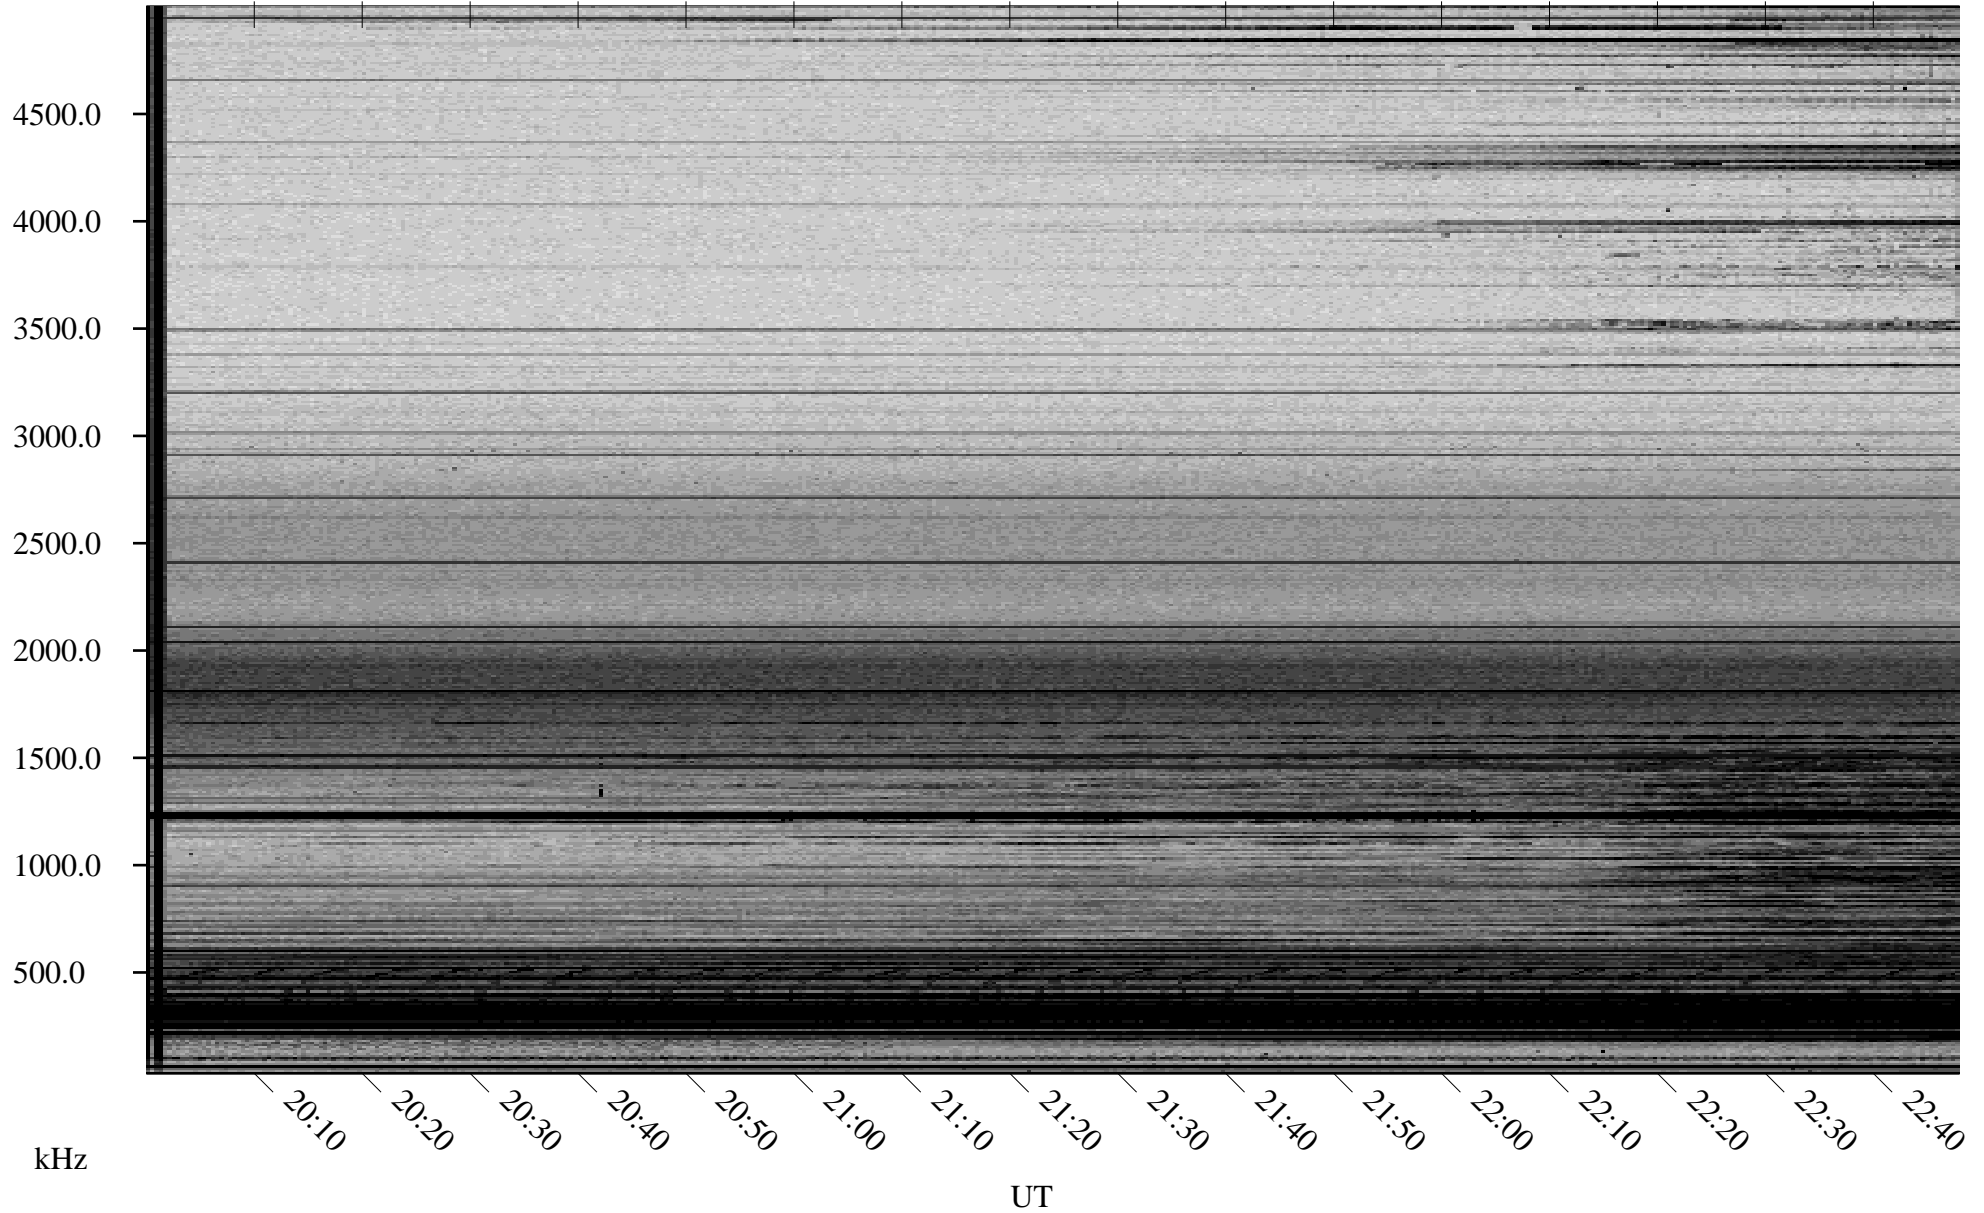

02/21/2009 Churchill, Manitoba

Linear Scale Black = 161 White = 15

ch09052l.r01SUm max_12

Page 1

02/21/2009 Churchill, Manitoba

Linear Scale Black = 161 White = 15

ch09052l.r01SUm max_12

Page 2

02/22/2009 Churchill, Manitoba

Linear Scale Black = 161 White = 15

ch09052l.r01SUm max_12

Page 3

02/22/2009 Churchill, Manitoba

Linear Scale Black = 161 White = 15

ch09052l.r01SUm max_12

Page 4

02/22/2009 Churchill, Manitoba

Linear Scale Black = 161 White = 15

ch09052l.r01SUm max_12

Page 5

02/22/2009 Churchill, Manitoba

Linear Scale Black = 161 White = 15

ch09052l.r01SUm max_12

Page 6

02/22/2009 Churchill, Manitoba

Linear Scale Black = 161 White = 15

ch09052l.r01SUm max_12

Page 7

02/22/2009 Churchill, Manitoba

Linear Scale Black = 161 White = 15

ch09052l.r01SUm max_12

Page 8