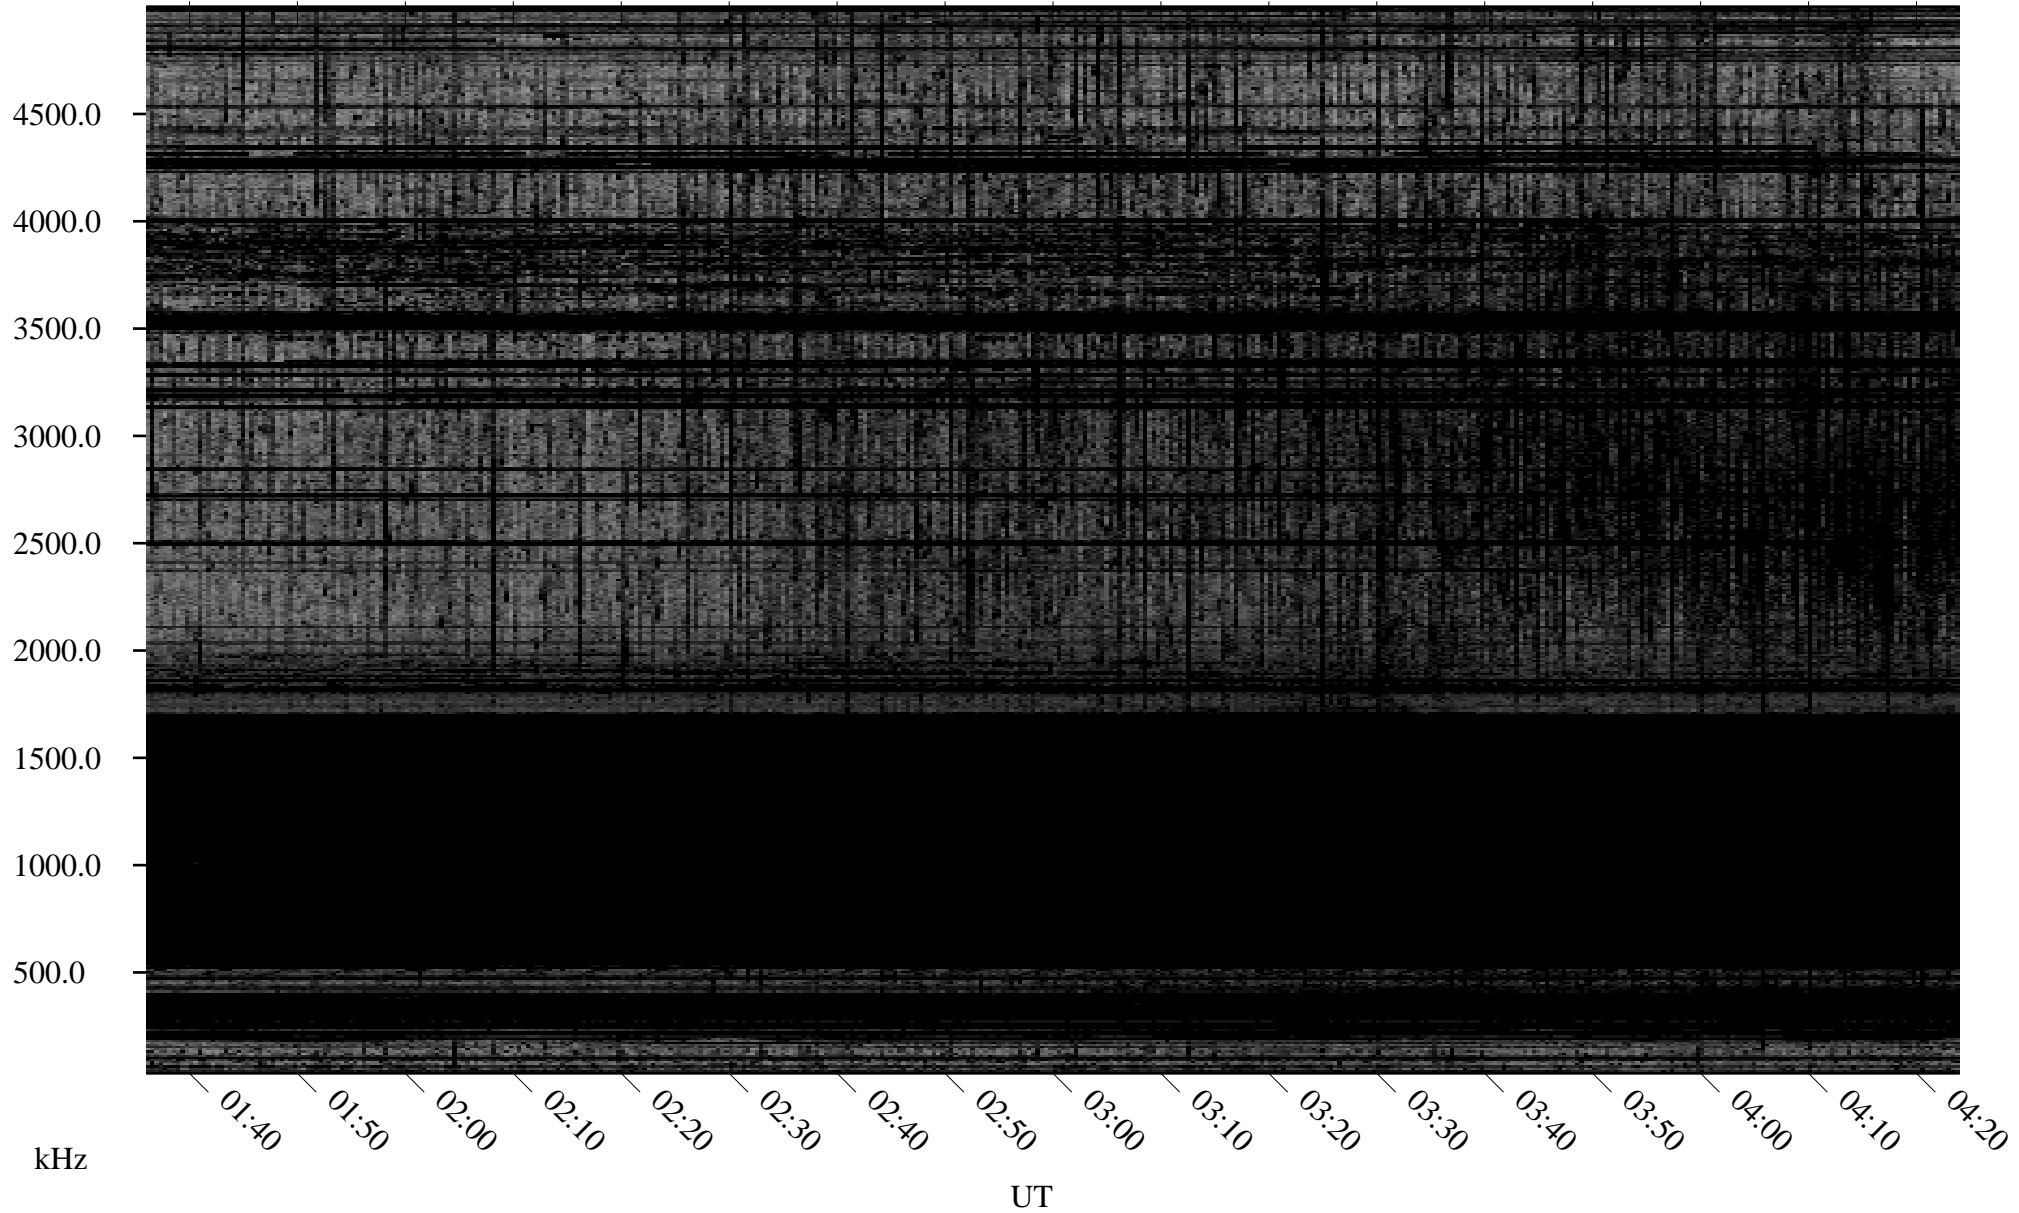

02/21/2009 Churchill, Manitoba

Linear Scale Black = 161 White = 15

ch09052l.r01SUm max_12

Page 1

02/21/2009 Churchill, Manitoba

Linear Scale Black = 161 White = 15

ch09052l.r01SUm max_12

Page 2

02/22/2009 Churchill, Manitoba

Linear Scale Black = 161 White = 15

ch09052l.r01SUm max_12

Page 3

02/22/2009 Churchill, Manitoba

Linear Scale Black = 161 White = 15

ch09052l.r01SUm max_12

Page 4

02/22/2009 Churchill, Manitoba

Linear Scale Black = 161 White = 15

ch09052l.r01SUm max_12

Page 5

02/22/2009 Churchill, Manitoba

Linear Scale Black = 161 White = 15

ch09052l.r01SUm max_12

Page 6

02/22/2009 Churchill, Manitoba

Linear Scale Black = 161 White = 15

ch09052l.r01SUm max_12

Page 7

02/22/2009 Churchill, Manitoba

Linear Scale Black = 161 White = 15

ch09052l.r01SUm max_12

Page 8