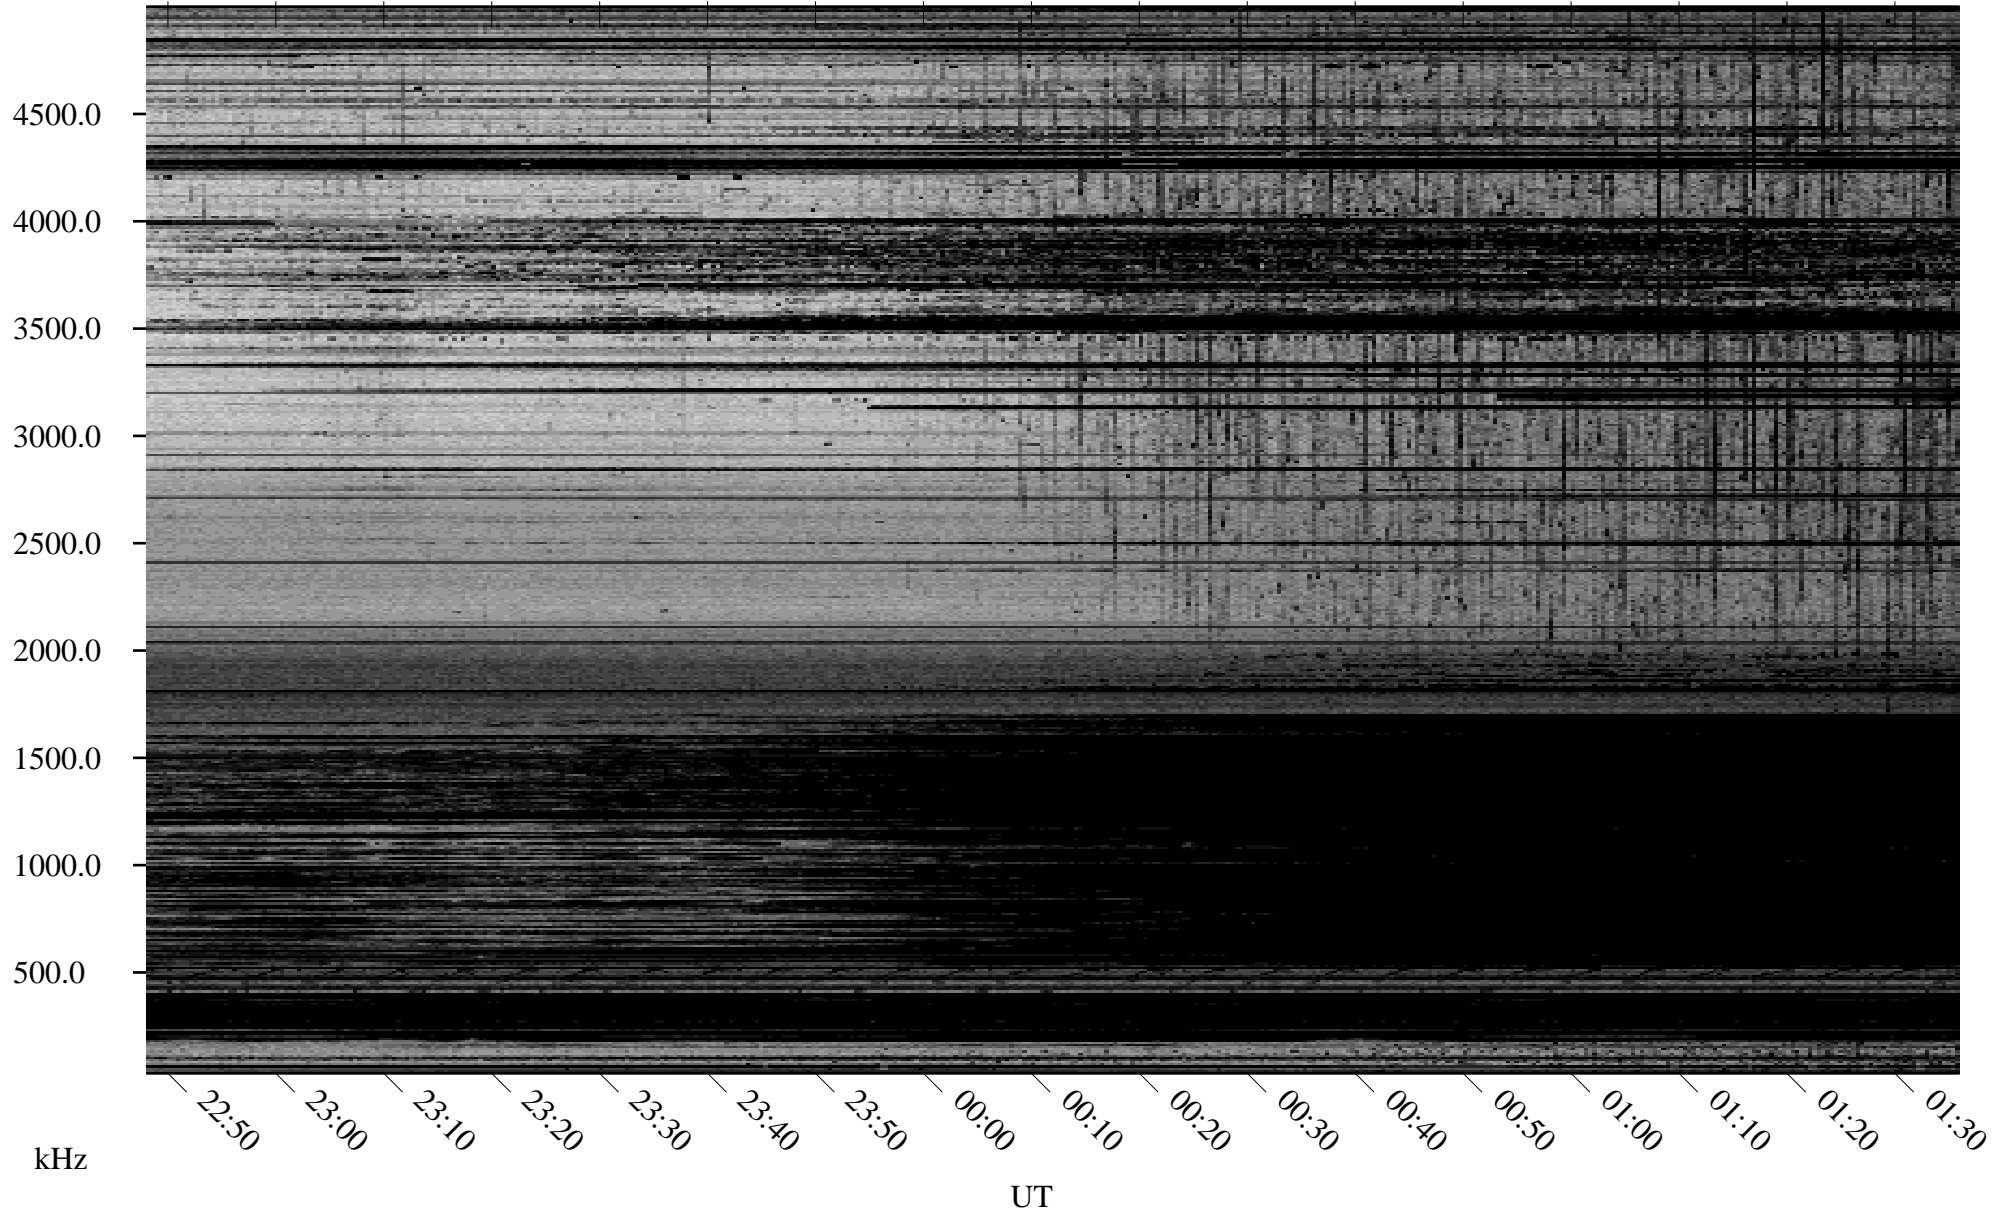

02/21/2009 Churchill, Manitoba

Linear Scale Black = 161 White = 15

ch09052l.r01SUm max_12

Page 1

02/21/2009 Churchill, Manitoba

Linear Scale Black = 161 White = 15

ch09052l.r01SUm max_12

Page 2

02/22/2009 Churchill, Manitoba

Linear Scale Black = 161 White = 15

ch09052l.r01SUm max_12

Page 3

02/22/2009 Churchill, Manitoba

Linear Scale Black = 161 White = 15

ch09052l.r01SUm max_12

Page 4

02/22/2009 Churchill, Manitoba

Linear Scale Black = 161 White = 15

ch09052l.r01SUm max_12

Page 5

02/22/2009 Churchill, Manitoba

Linear Scale Black = 161 White = 15

ch09052l.r01SUm max_12

Page 6

02/22/2009 Churchill, Manitoba

Linear Scale Black = 161 White = 15

ch09052l.r01SUm max_12

Page 7

02/22/2009 Churchill, Manitoba

Linear Scale Black = 161 White = 15

ch09052l.r01SUm max_12

Page 8