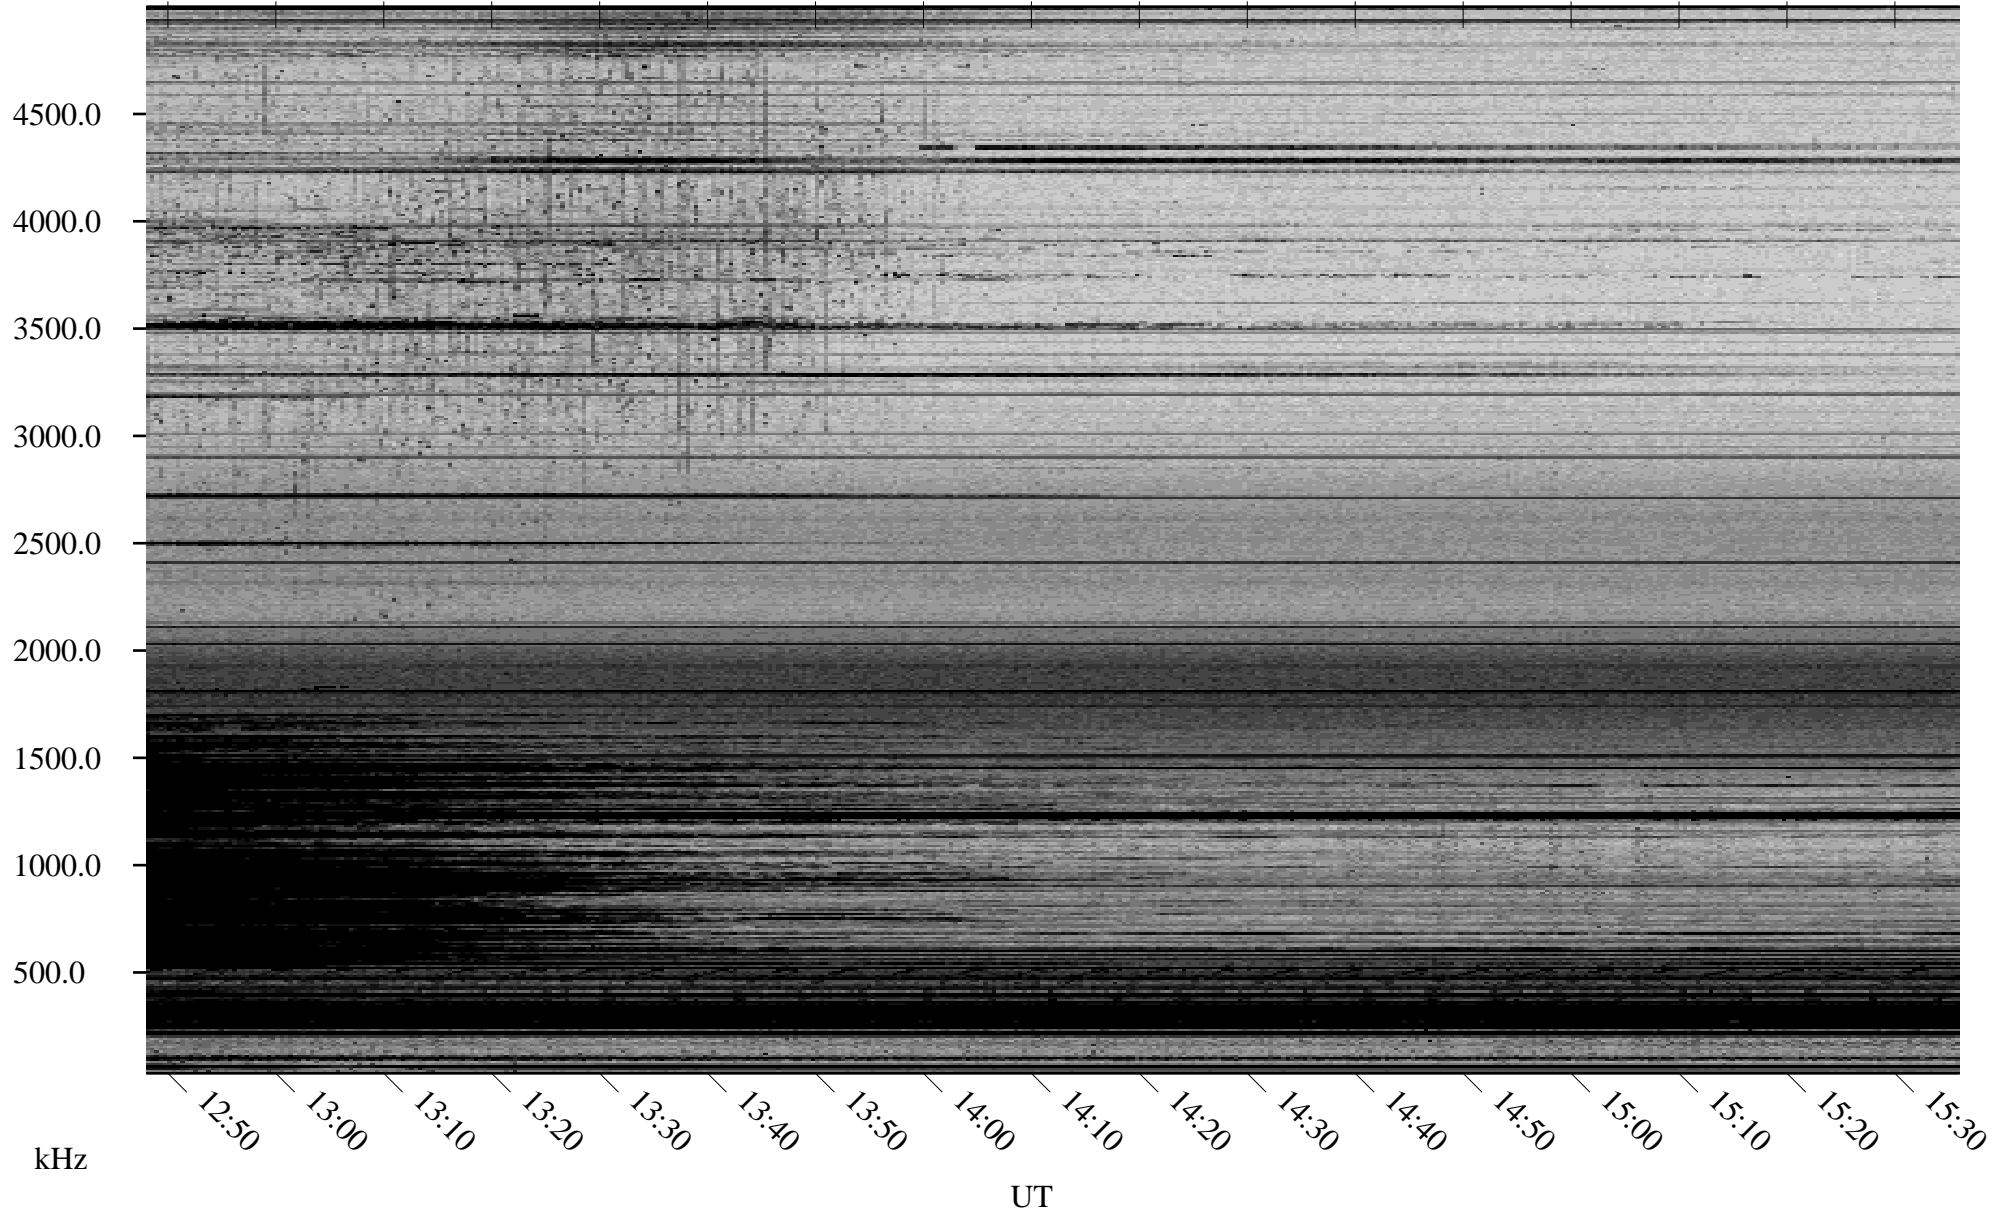

02/21/2009 Churchill, Manitoba

Linear Scale Black = 161 White = 15

ch09052l.r01SUm max_12

Page 1

02/21/2009 Churchill, Manitoba

Linear Scale Black = 161 White = 15

ch09052l.r01SUm max_12

Page 2

02/22/2009 Churchill, Manitoba

Linear Scale Black = 161 White = 15

ch09052l.r01SUm max_12

Page 3

02/22/2009 Churchill, Manitoba

Linear Scale Black = 161 White = 15

ch09052l.r01SUm max_12

Page 4

02/22/2009 Churchill, Manitoba

Linear Scale Black = 161 White = 15

ch09052l.r01SUm max_12

Page 5

02/22/2009 Churchill, Manitoba

Linear Scale Black = 161 White = 15

ch09052l.r01SUm max_12

Page 6

02/22/2009 Churchill, Manitoba

Linear Scale Black = 161 White = 15

ch09052l.r01SUm max_12

Page 7

02/22/2009 Churchill, Manitoba

Linear Scale Black = 161 White = 15

ch09052l.r01SUm max_12

Page 8