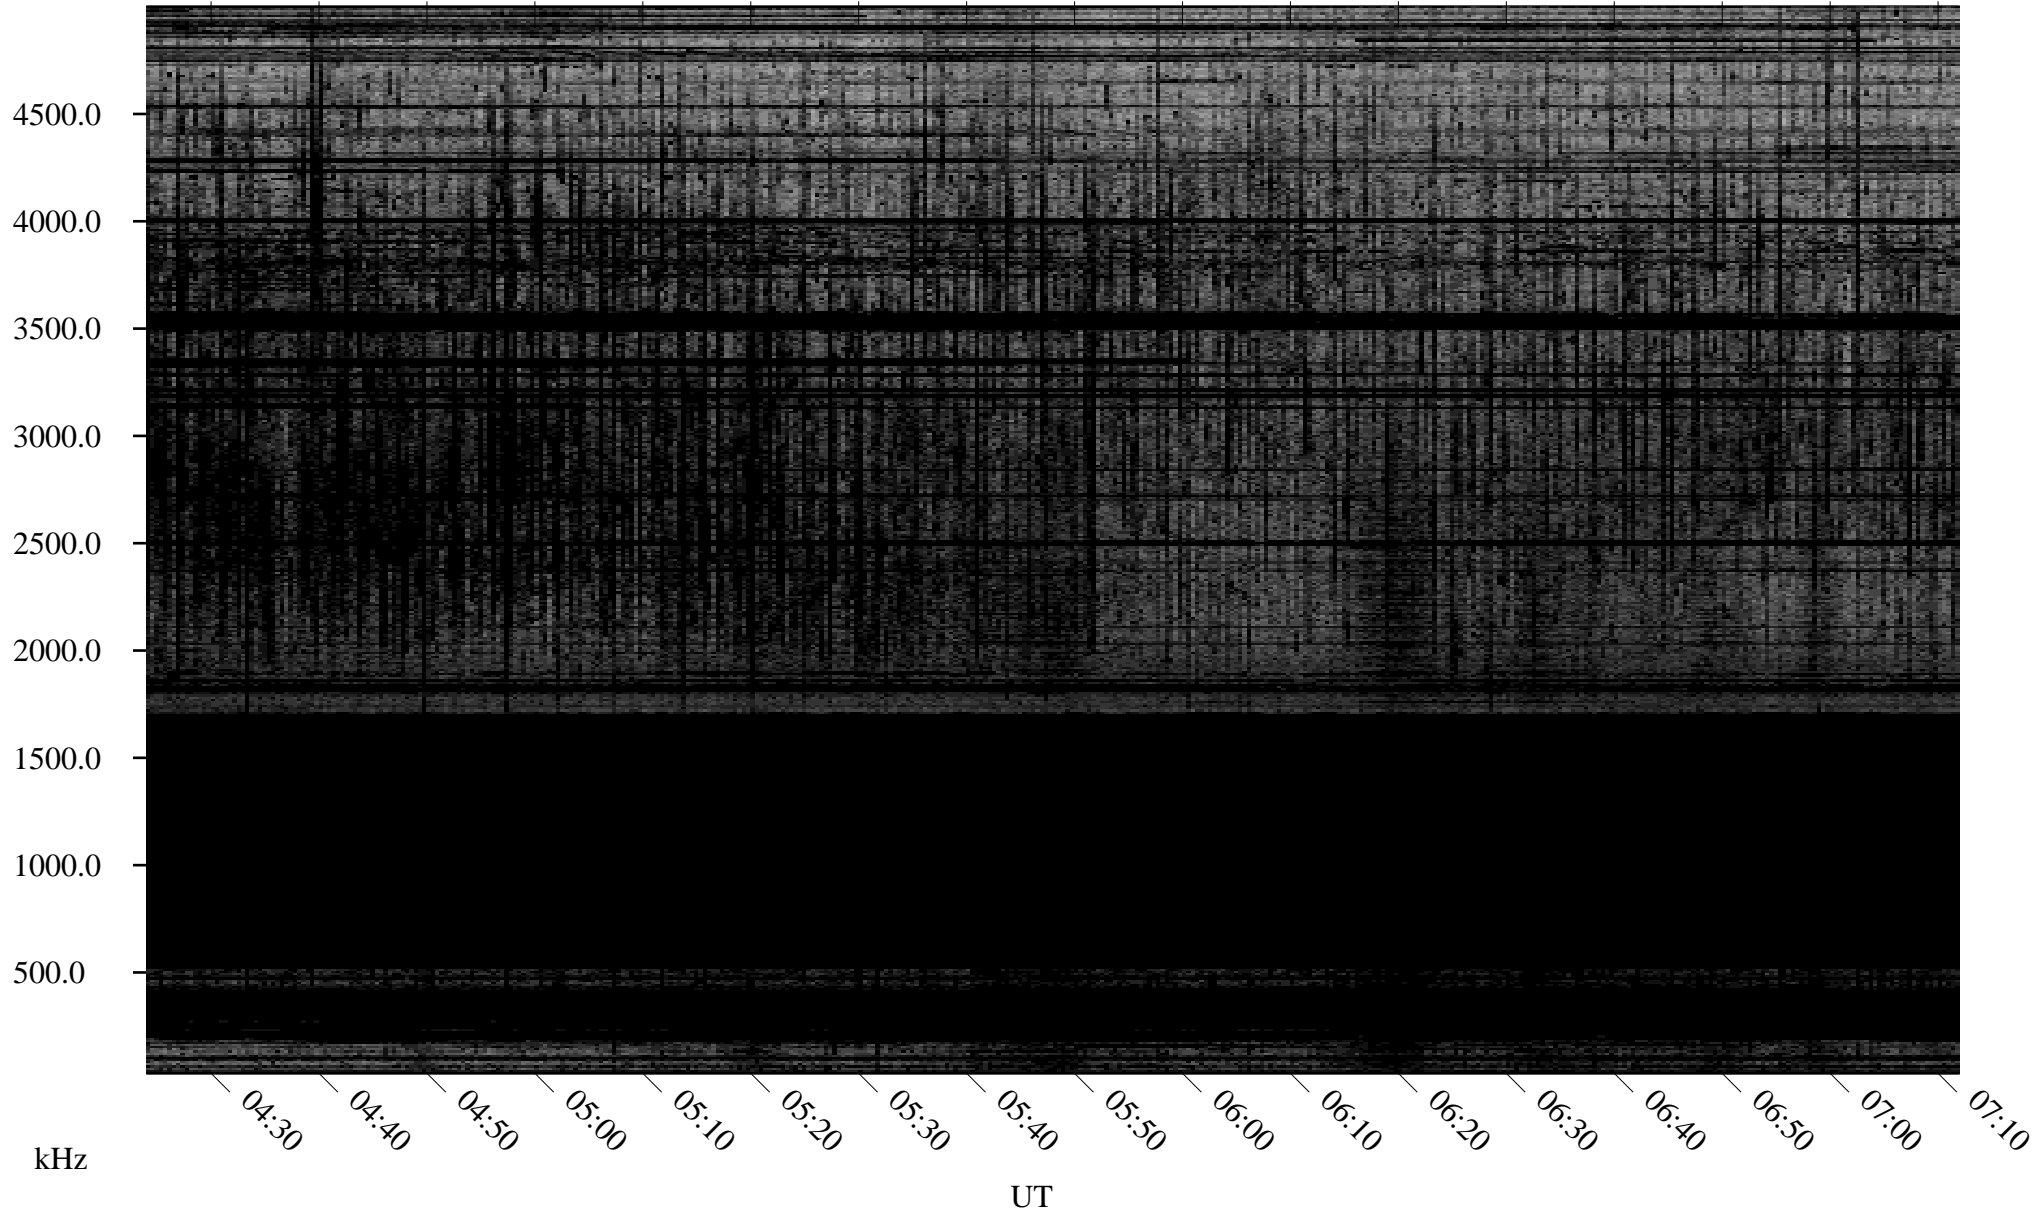

02/21/2009 Churchill, Manitoba

Linear Scale Black = 161 White = 15

ch09052l.r01SUm max_12

Page 1

02/21/2009 Churchill, Manitoba

Linear Scale Black = 161 White = 15

ch09052l.r01SUm max_12

Page 2

02/22/2009 Churchill, Manitoba

Linear Scale Black = 161 White = 15

ch09052l.r01SUm max_12

Page 3

02/22/2009 Churchill, Manitoba

Linear Scale Black = 161 White = 15

ch09052l.r01SUm max_12

Page 4

02/22/2009 Churchill, Manitoba

Linear Scale Black = 161 White = 15

ch09052l.r01SUm max_12

Page 5

02/22/2009 Churchill, Manitoba

Linear Scale Black = 161 White = 15

ch09052l.r01SUm max_12

Page 6

02/22/2009 Churchill, Manitoba

Linear Scale Black = 161 White = 15

ch09052l.r01SUm max_12

Page 7

02/22/2009 Churchill, Manitoba

Linear Scale Black = 161 White = 15

ch09052l.r01SUm max_12

Page 8