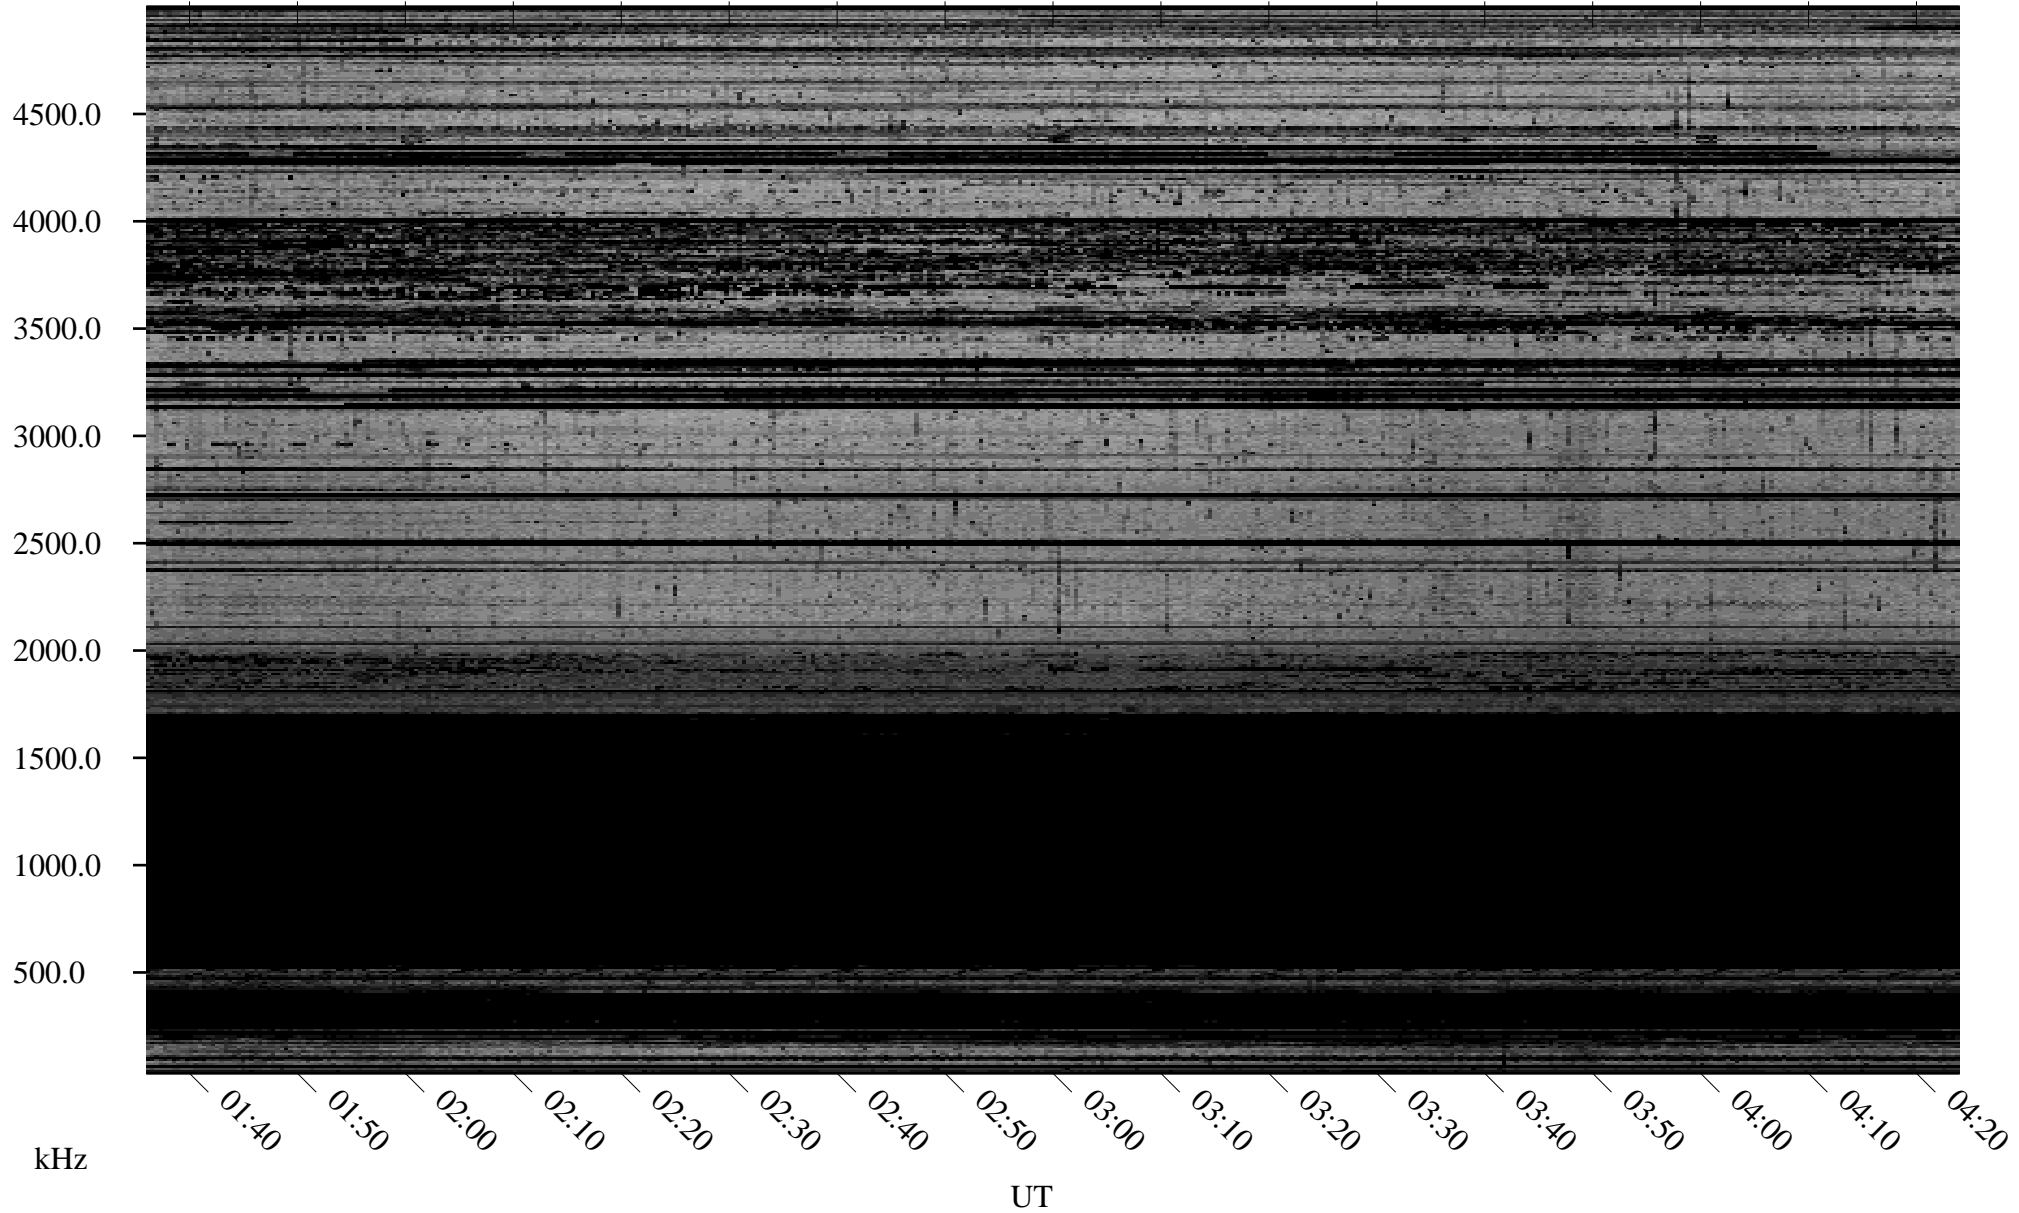

02/22/2009 Churchill, Manitoba

Linear Scale Black = 161 White = 15

ch09053l.r00SUm max_12

Page 1

02/22/2009 Churchill, Manitoba

Linear Scale Black = 161 White = 15

ch090531.r00SUm max_12

Page 2

02/23/2009 Churchill, Manitoba

Linear Scale Black = 161 White = 15

ch09053l.r00SUm max_12

Page 3

02/23/2009 Churchill, Manitoba

Linear Scale Black = 161 White = 15

ch090531.r00SUm max_12

Page 4

02/23/2009 Churchill, Manitoba

Linear Scale Black = 161 White = 15

ch090531.r00SUm max_12

Page 5

02/23/2009 Churchill, Manitoba

Linear Scale Black = 161 White = 15

ch09053l.r00SUm max_12

Page 6

02/23/2009 Churchill, Manitoba

Linear Scale Black = 161 White = 15

ch09053l.r00SUm max_12

Page 7

02/23/2009 Churchill, Manitoba

Linear Scale Black = 161 White = 15

ch09053l.r00SUm max_12