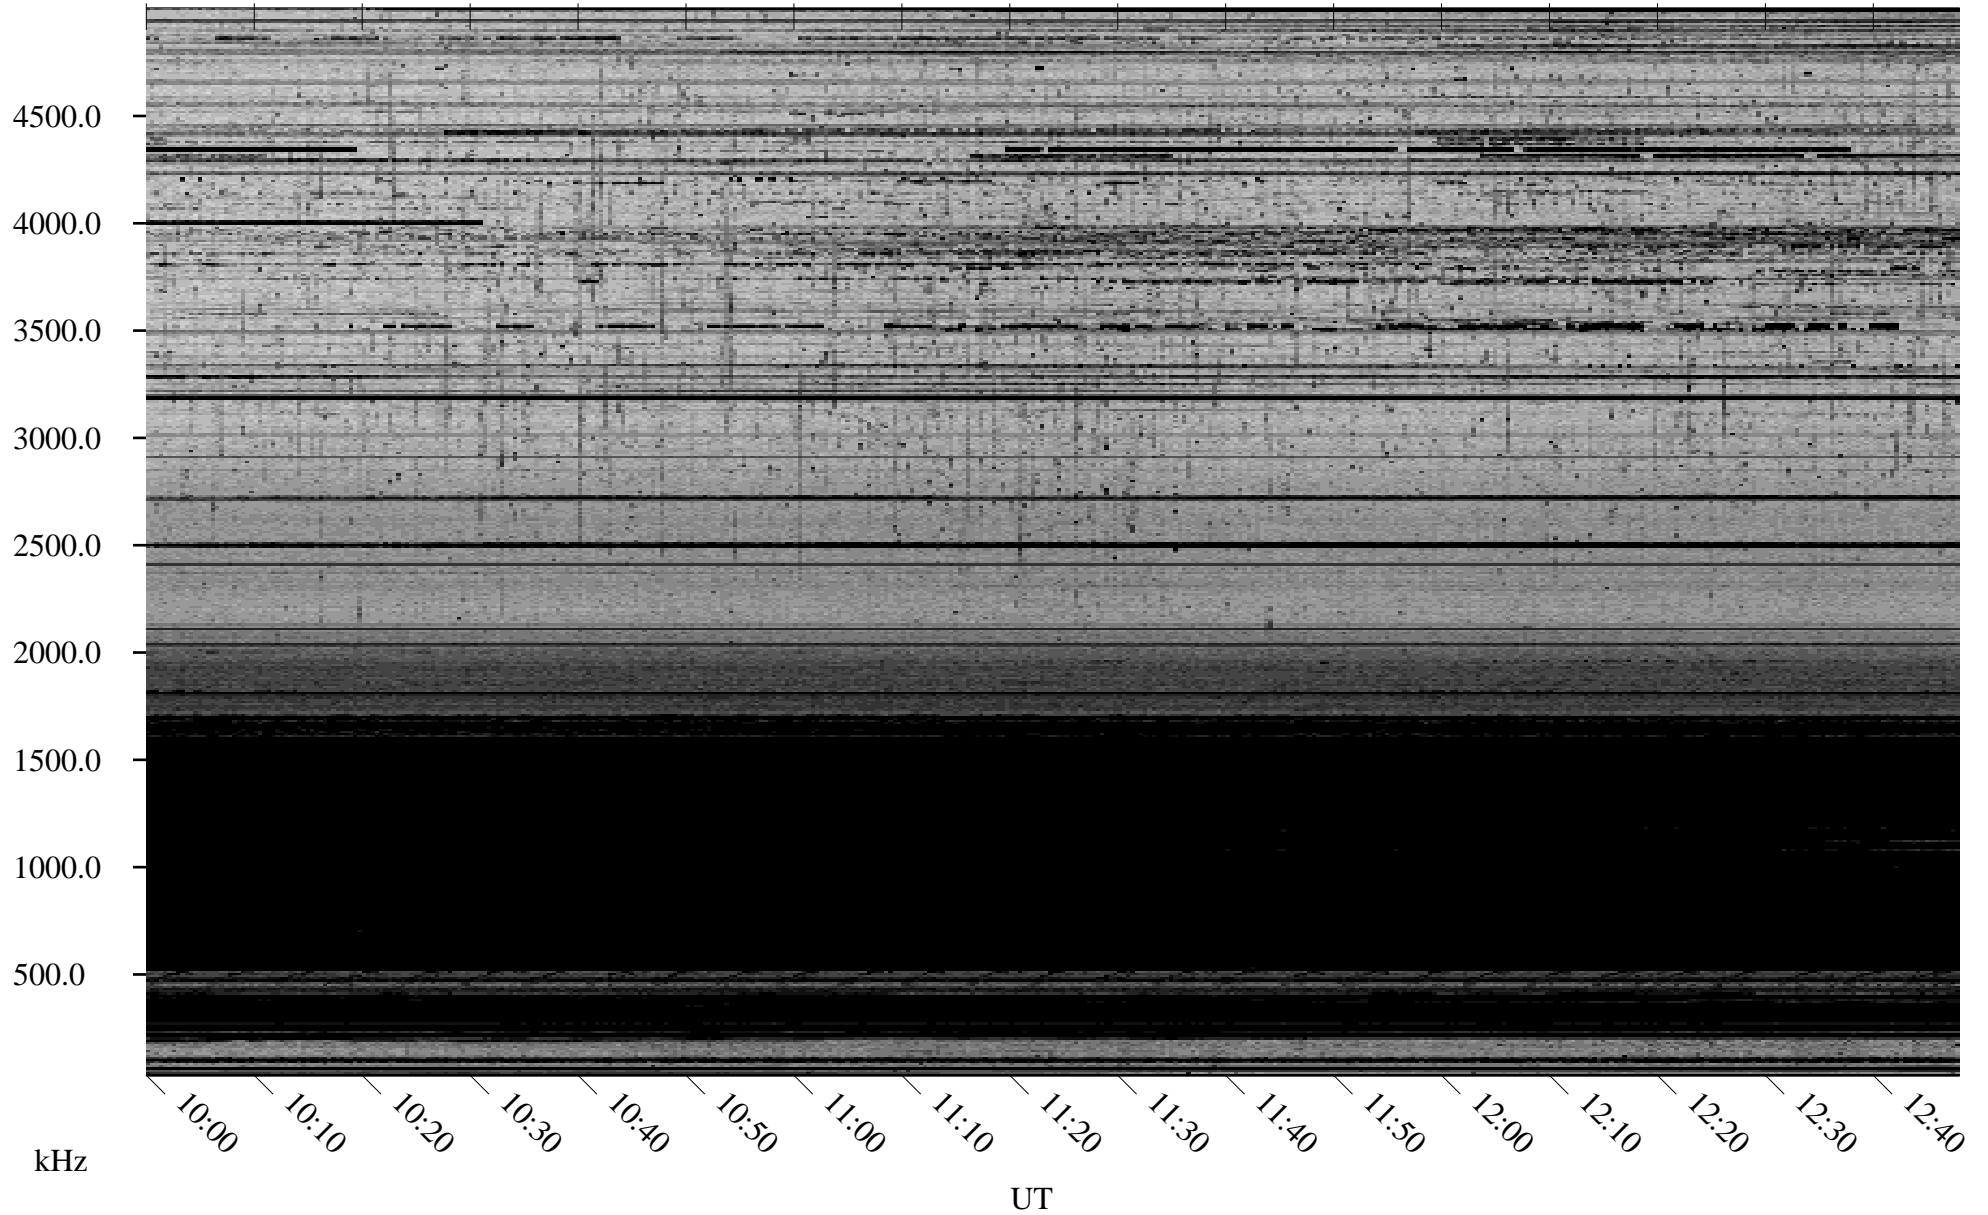

02/22/2009 Churchill, Manitoba

Linear Scale Black = 161 White = 15

ch09053l.r00SUm max_12

Page 1

02/22/2009 Churchill, Manitoba

Linear Scale Black = 161 White = 15

ch090531.r00SUm max_12

Page 2

02/23/2009 Churchill, Manitoba

Linear Scale Black = 161 White = 15

ch09053l.r00SUm max_12

Page 3

02/23/2009 Churchill, Manitoba

Linear Scale Black = 161 White = 15

ch090531.r00SUm max_12

Page 4

02/23/2009 Churchill, Manitoba

Linear Scale Black = 161 White = 15

ch090531.r00SUm max_12

Page 5

02/23/2009 Churchill, Manitoba

Linear Scale Black = 161 White = 15

ch09053l.r00SUm max_12

Page 6

02/23/2009 Churchill, Manitoba

Linear Scale Black = 161 White = 15

ch09053l.r00SUm max_12

Page 7

02/23/2009 Churchill, Manitoba

Linear Scale Black = 161 White = 15

ch09053l.r00SUm max_12