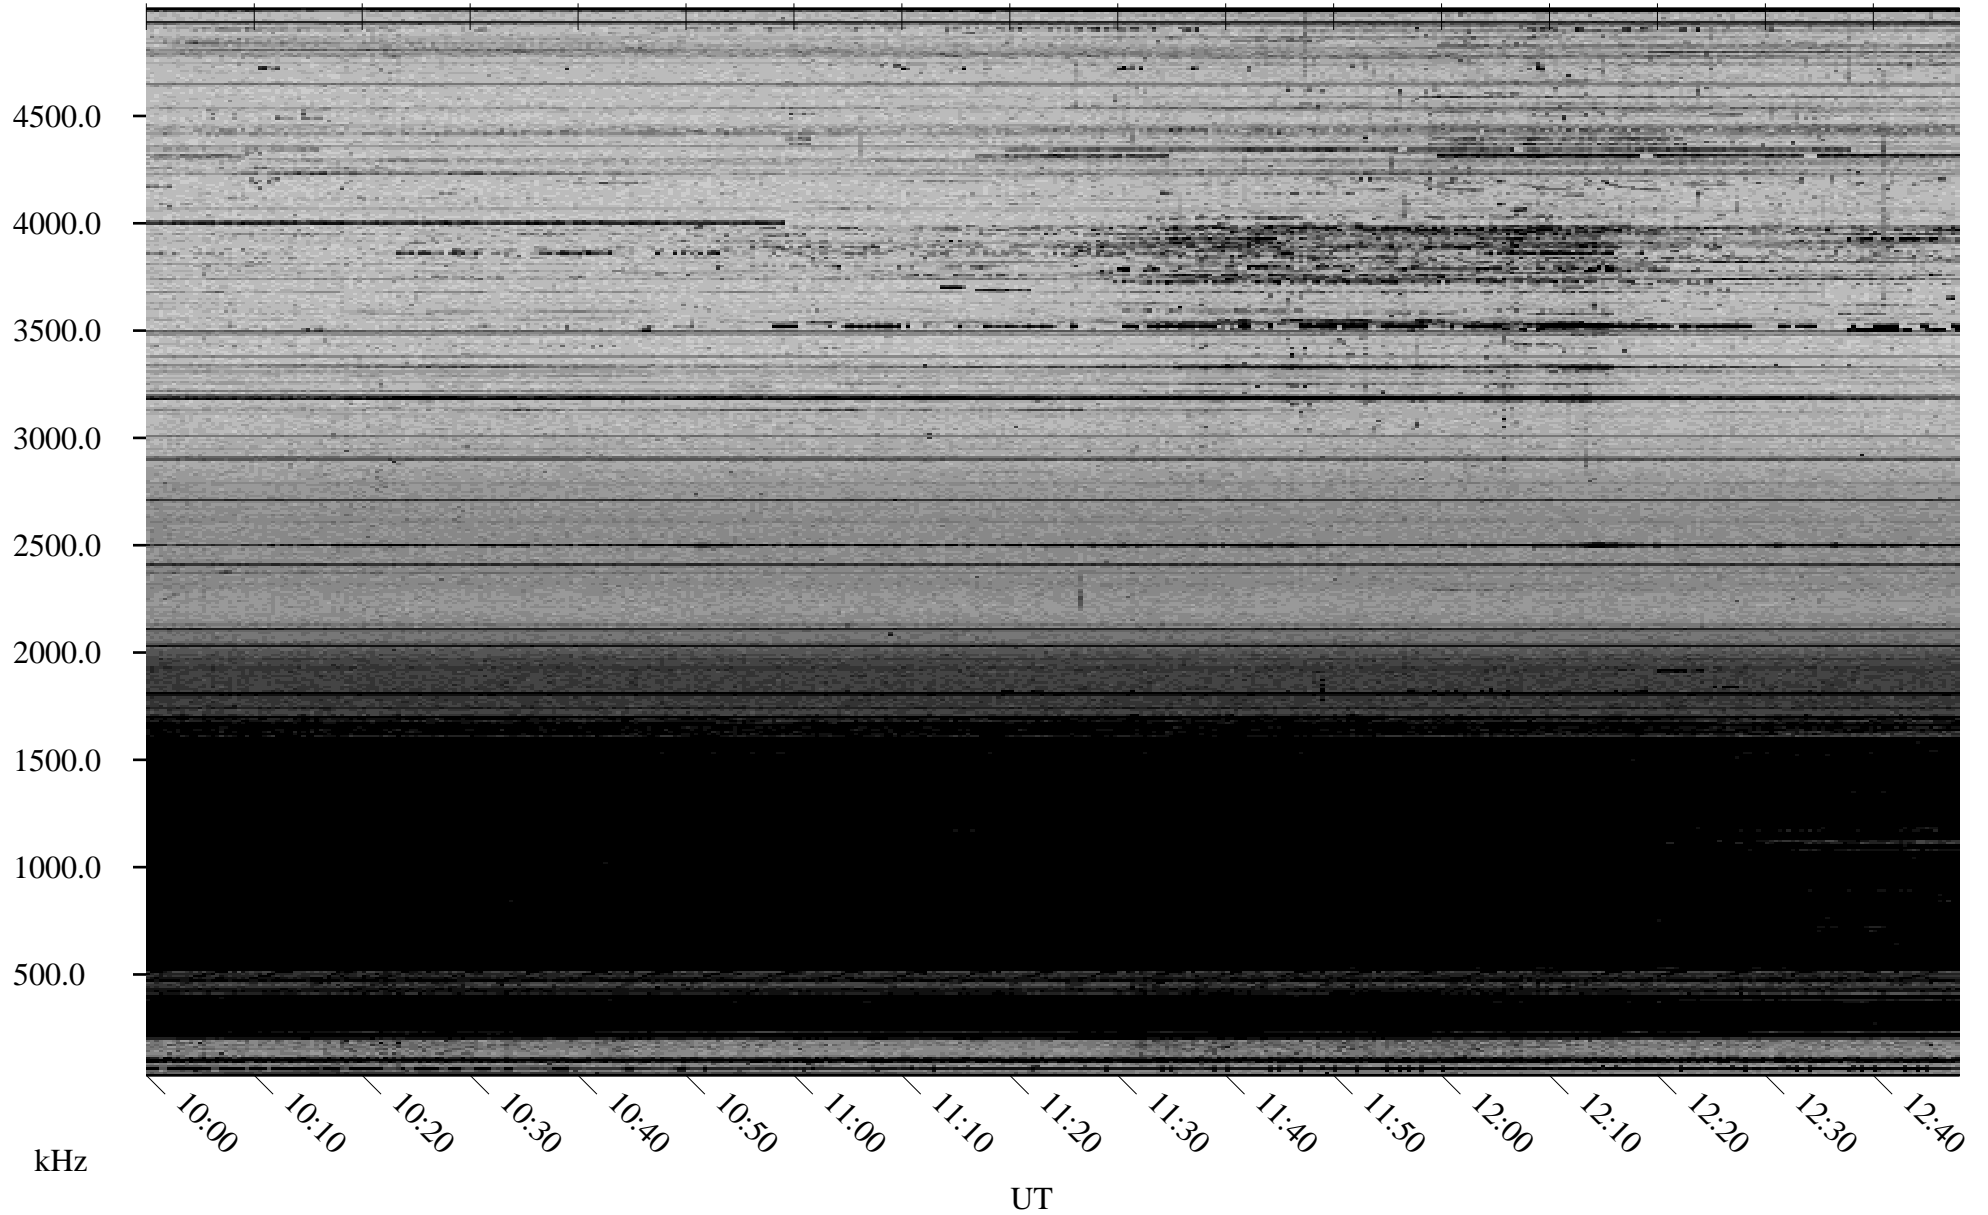

02/23/2009 Churchill, Manitoba

Linear Scale Black = 161 White = 15

ch09054l.r00SUm max_12

Page 1

02/23/2009 Churchill, Manitoba

Linear Scale Black = 161 White = 15

ch09054l.r00SUm max_12

Page 2

02/24/2009 Churchill, Manitoba

Linear Scale Black = 161 White = 15

ch09054l.r00SUm max_12

Page 3

02/24/2009 Churchill, Manitoba

Linear Scale Black = 161 White = 15

ch09054l.r00SUm max_12

Page 4

02/24/2009 Churchill, Manitoba

Linear Scale Black = 161 White = 15

ch09054l.r00SUm max_12

Page 5

02/24/2009 Churchill, Manitoba

Linear Scale Black = 161 White = 15

ch09054l.r00SUm max_12

Page 6

02/24/2009 Churchill, Manitoba

Linear Scale Black = 161 White = 15

ch09054l.r00SUm max_12

Page 7

02/24/2009 Churchill, Manitoba

Linear Scale Black = 161 White = 15

ch09054l.r00SUm max_12

Page 8