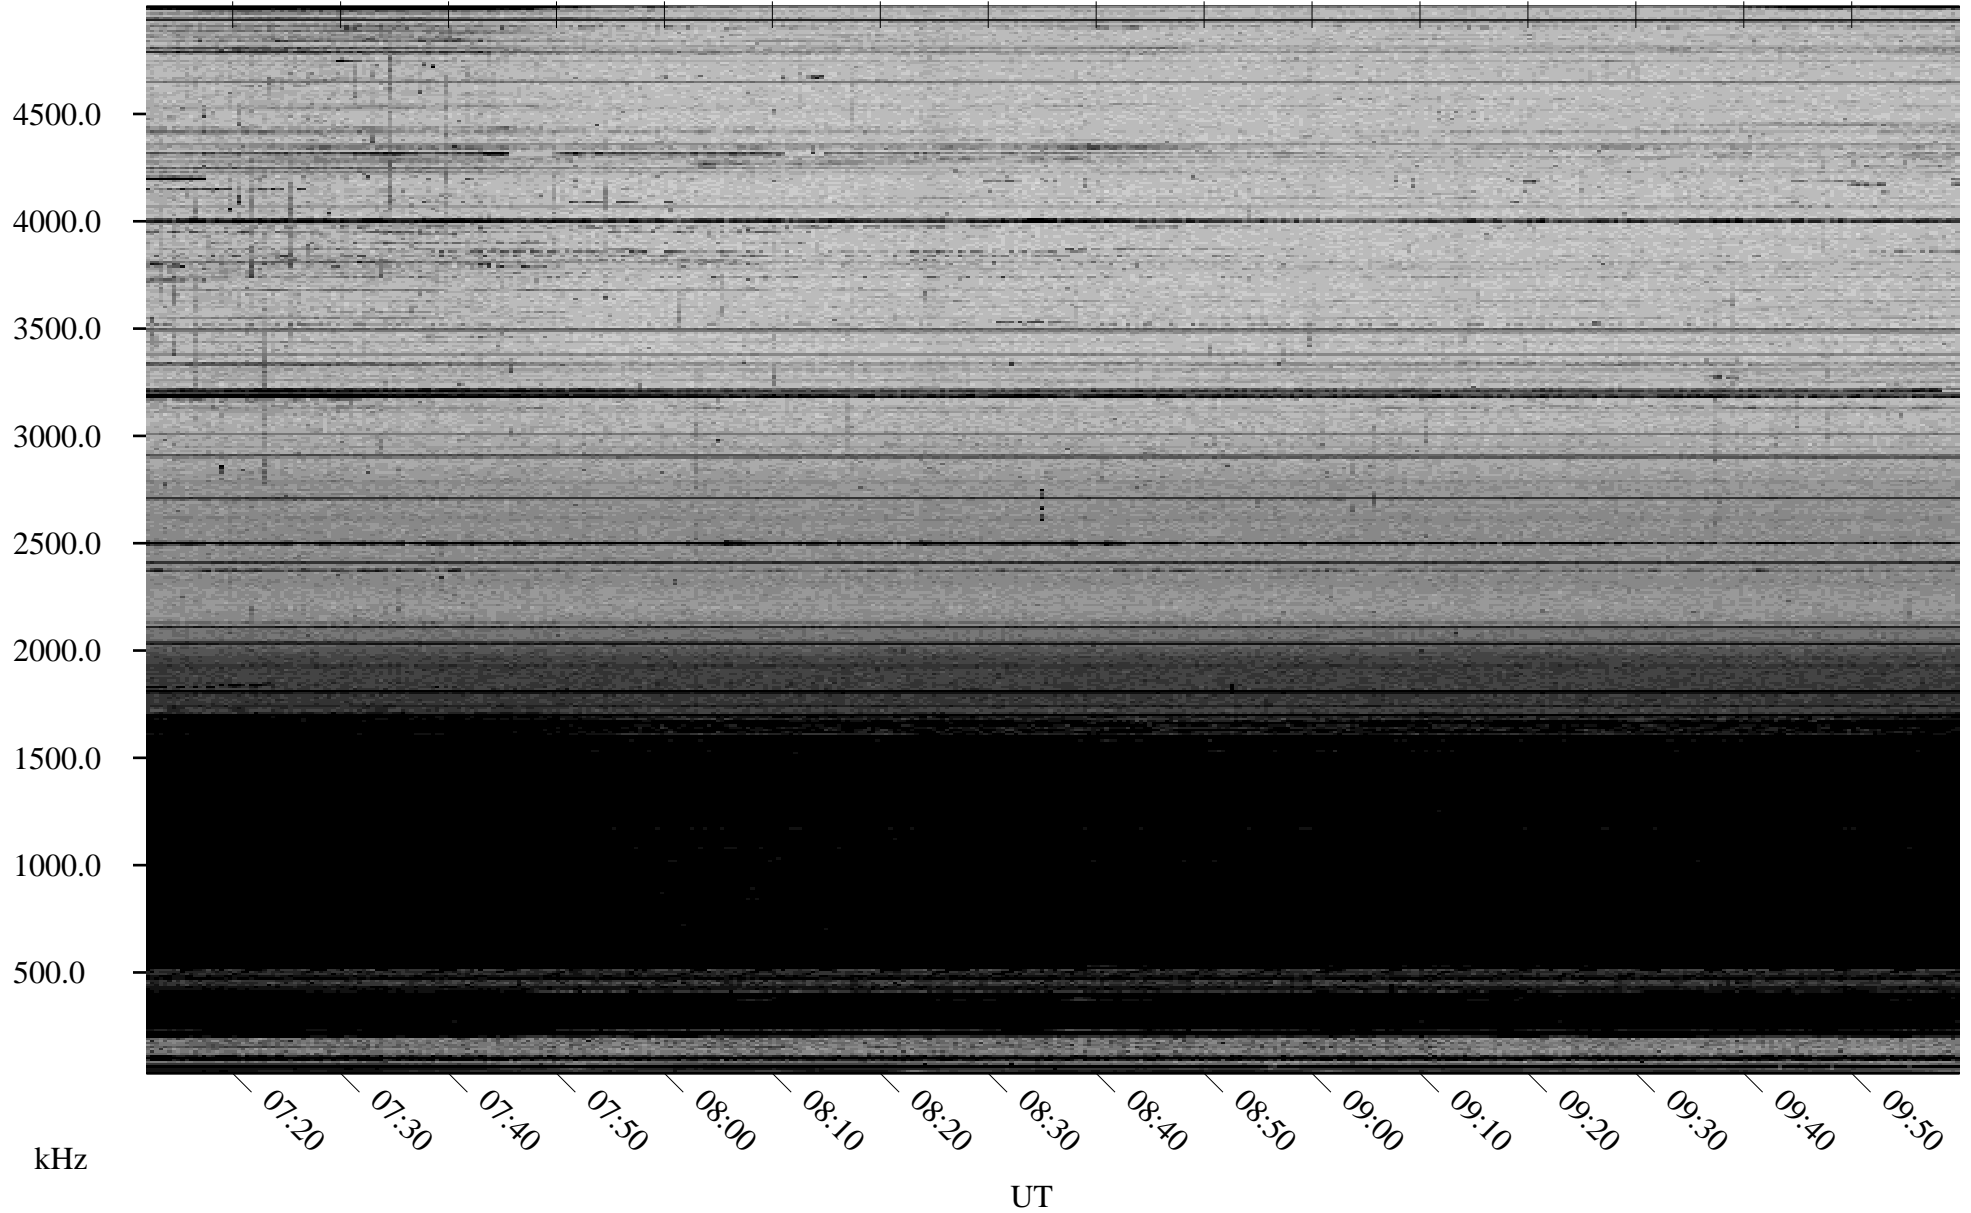

02/23/2009 Churchill, Manitoba

Linear Scale Black = 161 White = 15

ch09054l.r00SUm max_12

Page 1

02/23/2009 Churchill, Manitoba

Linear Scale Black = 161 White = 15

ch09054l.r00SUm max_12

Page 2

02/24/2009 Churchill, Manitoba

Linear Scale Black = 161 White = 15

ch09054l.r00SUm max_12

Page 3

02/24/2009 Churchill, Manitoba

Linear Scale Black = 161 White = 15

ch09054l.r00SUm max_12

Page 4

02/24/2009 Churchill, Manitoba

Linear Scale Black = 161 White = 15

ch09054l.r00SUm max_12

Page 5

02/24/2009 Churchill, Manitoba

Linear Scale Black = 161 White = 15

ch09054l.r00SUm max_12

Page 6

02/24/2009 Churchill, Manitoba

Linear Scale Black = 161 White = 15

ch09054l.r00SUm max_12

Page 7

02/24/2009 Churchill, Manitoba

Linear Scale Black = 161 White = 15

ch09054l.r00SUm max_12

Page 8