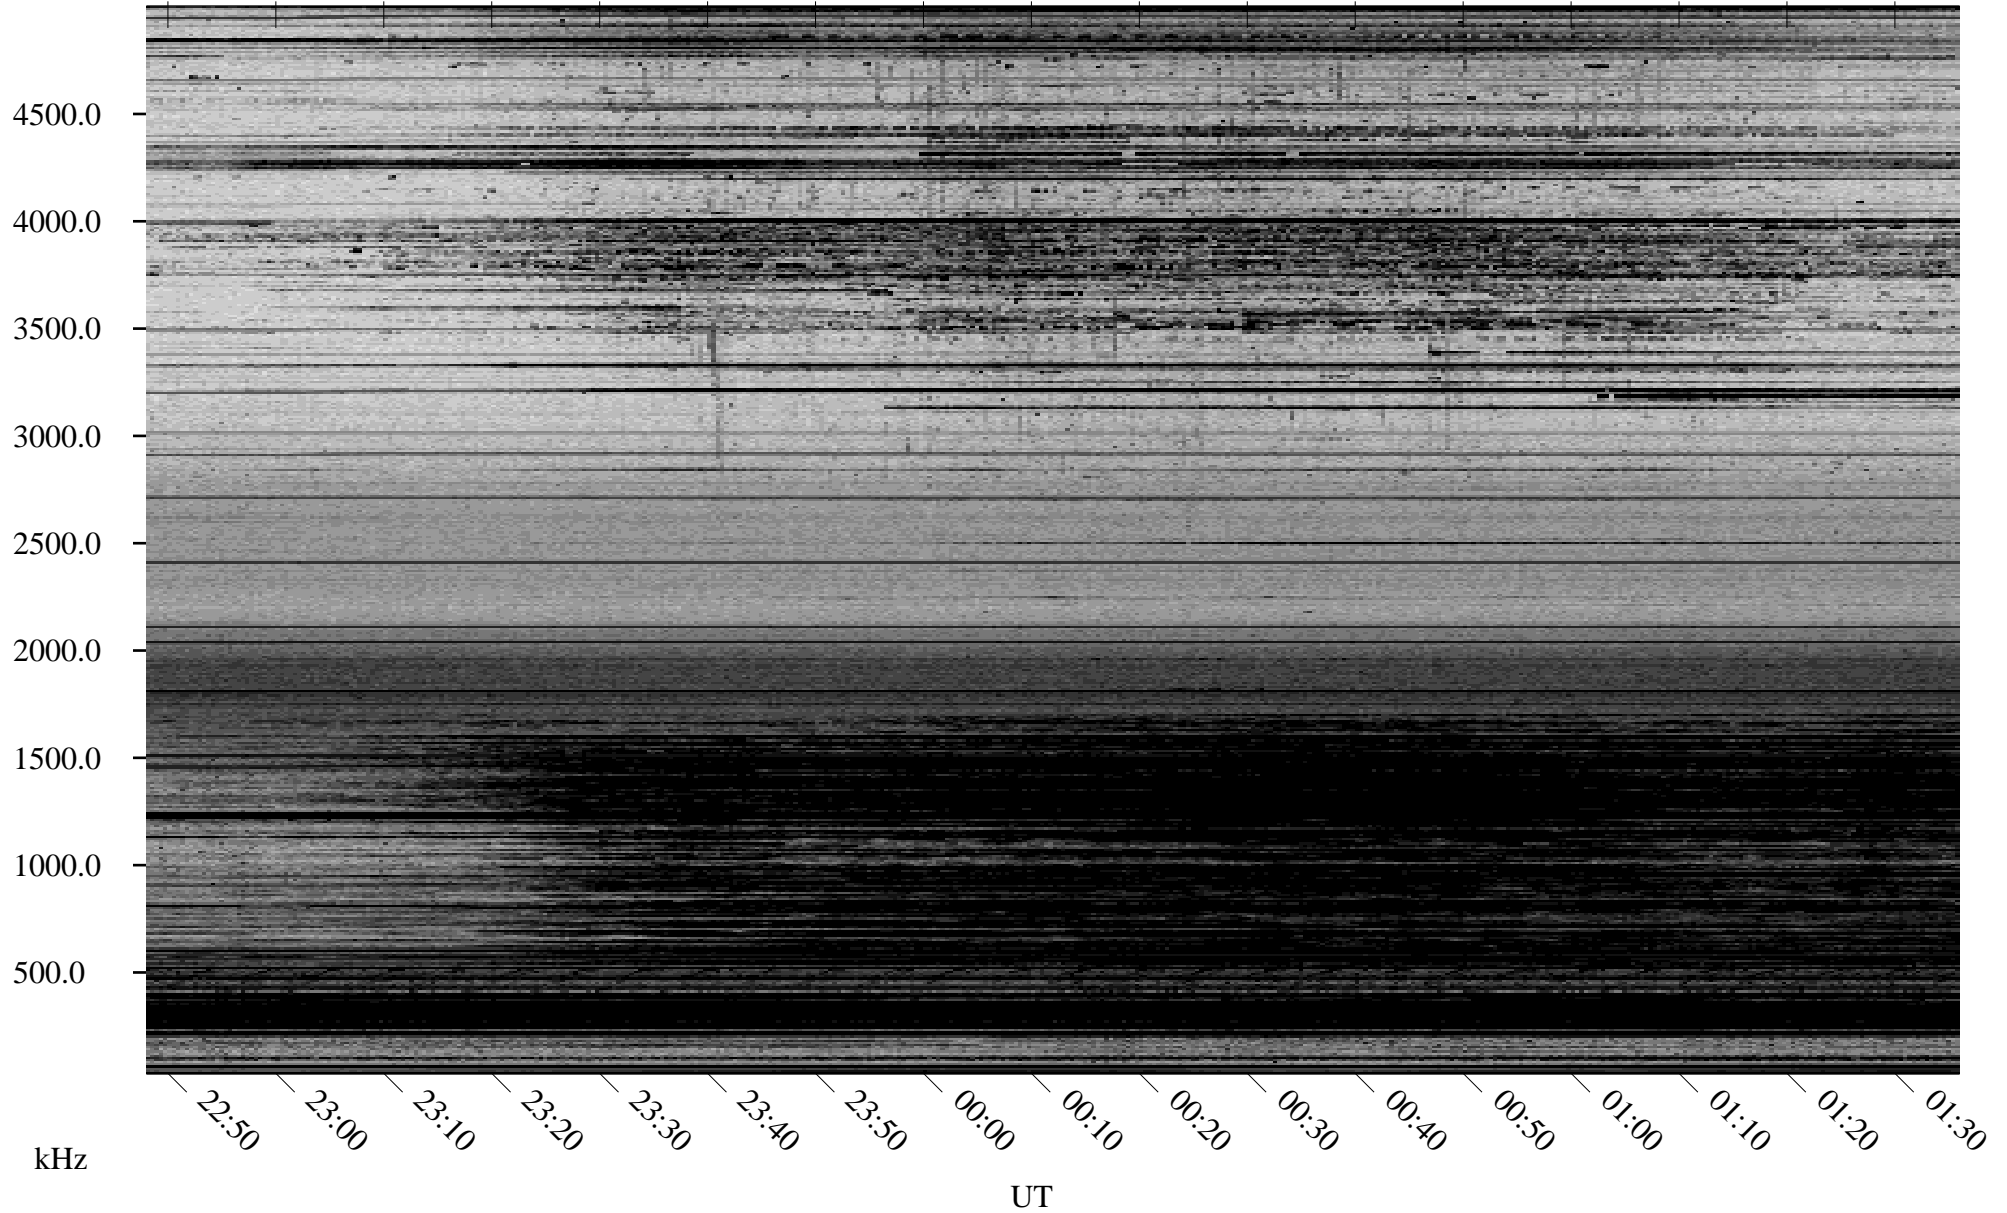

02/23/2009 Churchill, Manitoba

Linear Scale Black = 161 White = 15

ch09054l.r00SUm max_12

Page 1

02/23/2009 Churchill, Manitoba

Linear Scale Black = 161 White = 15

ch09054l.r00SUm max_12

Page 2

02/24/2009 Churchill, Manitoba

Linear Scale Black = 161 White = 15

ch09054l.r00SUm max_12

Page 3

02/24/2009 Churchill, Manitoba

Linear Scale Black = 161 White = 15

ch09054l.r00SUm max_12

Page 4

02/24/2009 Churchill, Manitoba

Linear Scale Black = 161 White = 15

ch09054l.r00SUm max_12

Page 5

02/24/2009 Churchill, Manitoba

Linear Scale Black = 161 White = 15

ch09054l.r00SUm max_12

Page 6

02/24/2009 Churchill, Manitoba

Linear Scale Black = 161 White = 15

ch09054l.r00SUm max_12

Page 7

02/24/2009 Churchill, Manitoba

Linear Scale Black = 161 White = 15

ch09054l.r00SUm max_12

Page 8