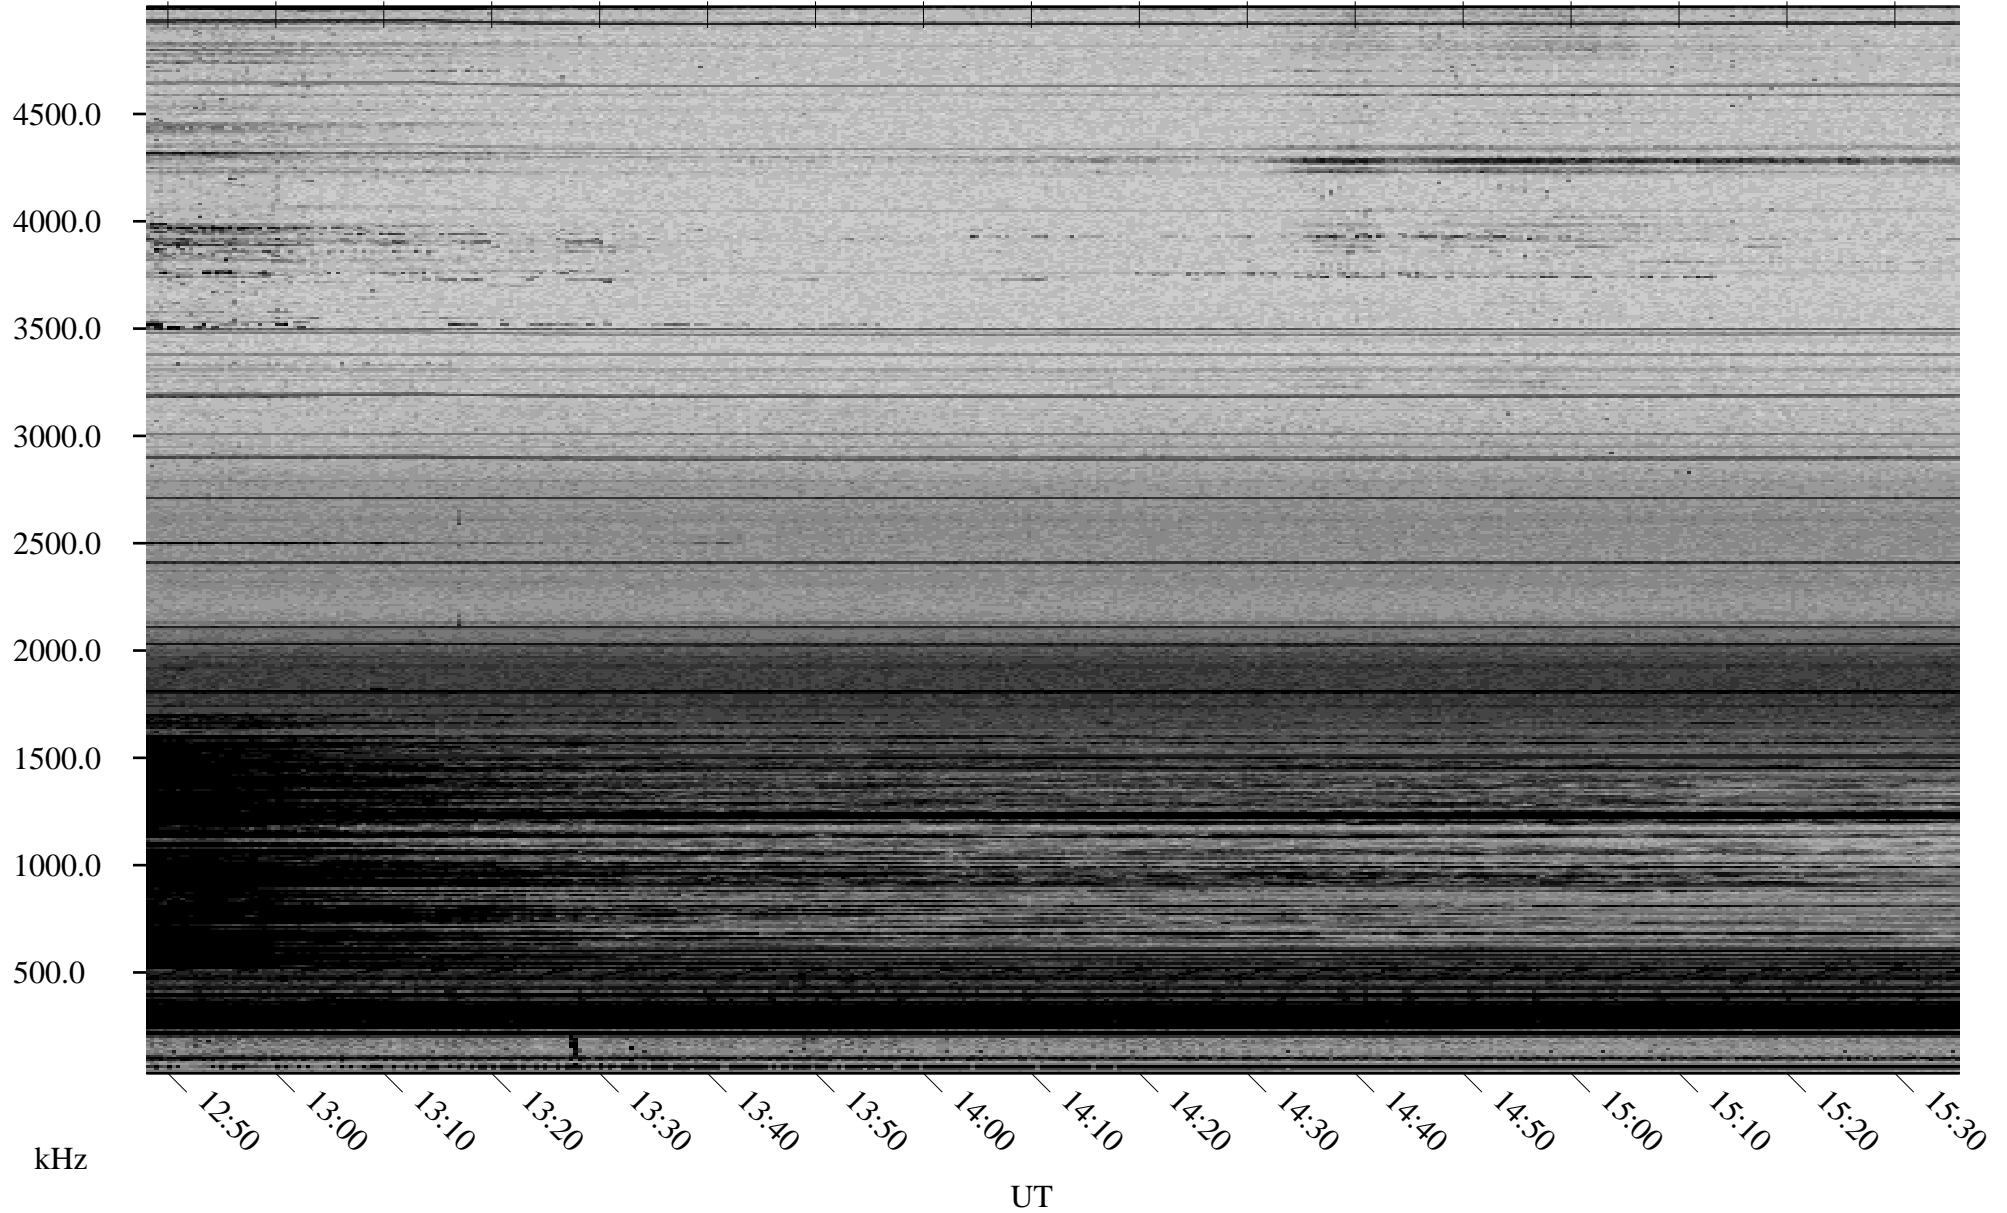

02/23/2009 Churchill, Manitoba

Linear Scale Black = 161 White = 15

ch09054l.r00SUm max_12

Page 1

02/23/2009 Churchill, Manitoba

Linear Scale Black = 161 White = 15

ch09054l.r00SUm max_12

Page 2

02/24/2009 Churchill, Manitoba

Linear Scale Black = 161 White = 15

ch09054l.r00SUm max_12

Page 3

02/24/2009 Churchill, Manitoba

Linear Scale Black = 161 White = 15

ch09054l.r00SUm max_12

Page 4

02/24/2009 Churchill, Manitoba

Linear Scale Black = 161 White = 15

ch09054l.r00SUm max_12

Page 5

02/24/2009 Churchill, Manitoba

Linear Scale Black = 161 White = 15

ch09054l.r00SUm max_12

Page 6

02/24/2009 Churchill, Manitoba

Linear Scale Black = 161 White = 15

ch09054l.r00SUm max_12

Page 7

02/24/2009 Churchill, Manitoba

Linear Scale Black = 161 White = 15

ch09054l.r00SUm max_12

Page 8