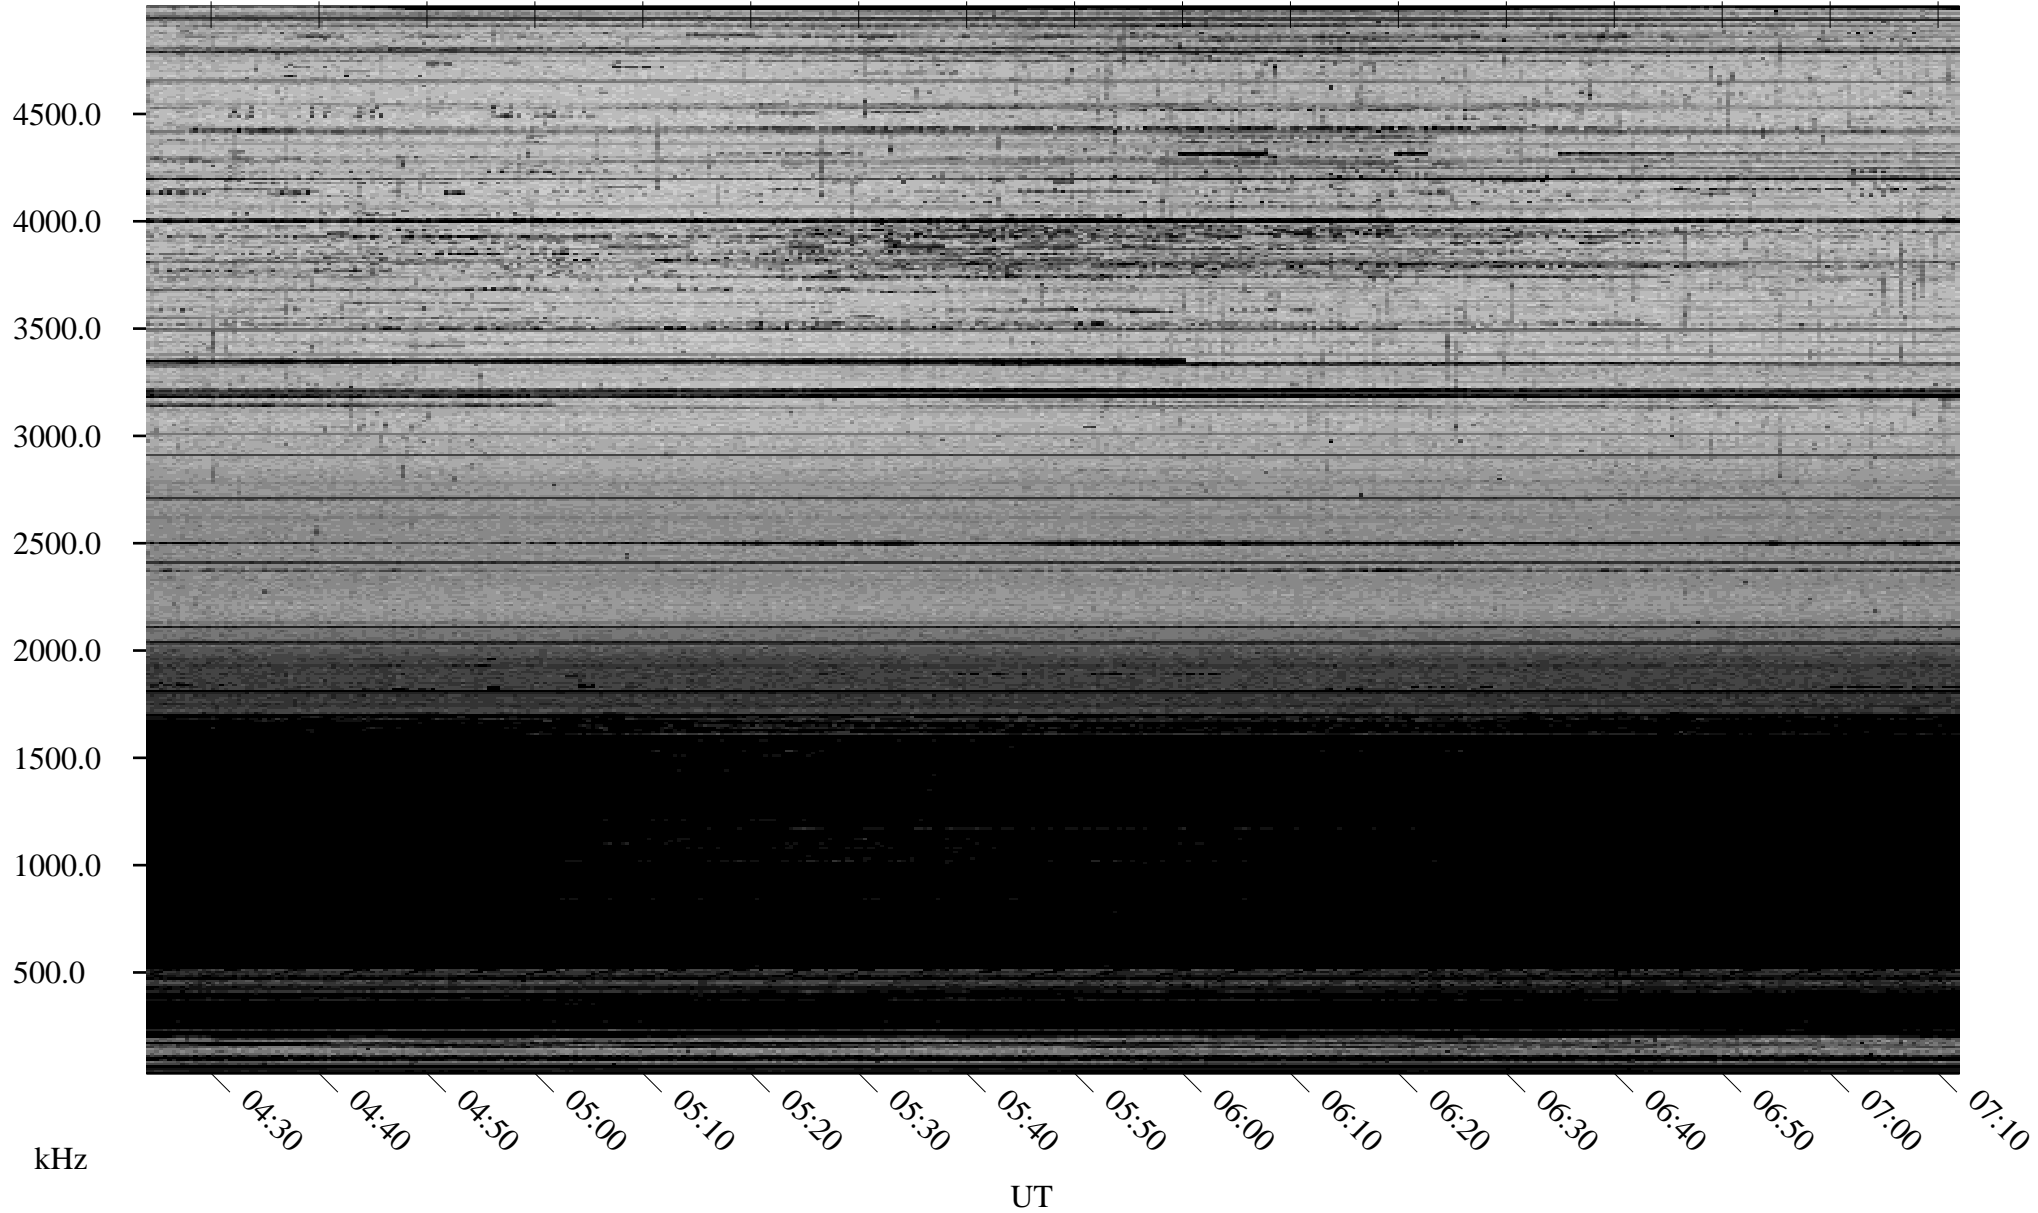

02/23/2009 Churchill, Manitoba

Linear Scale Black = 161 White = 15

ch09054l.r00SUm max_12

Page 1

02/23/2009 Churchill, Manitoba

Linear Scale Black = 161 White = 15

ch09054l.r00SUm max_12

Page 2

02/24/2009 Churchill, Manitoba

Linear Scale Black = 161 White = 15

ch09054l.r00SUm max_12

Page 3

02/24/2009 Churchill, Manitoba

Linear Scale Black = 161 White = 15

ch09054l.r00SUm max_12

Page 4

02/24/2009 Churchill, Manitoba

Linear Scale Black = 161 White = 15

ch09054l.r00SUm max_12

Page 5

02/24/2009 Churchill, Manitoba

Linear Scale Black = 161 White = 15

ch09054l.r00SUm max_12

Page 6

02/24/2009 Churchill, Manitoba

Linear Scale Black = 161 White = 15

ch09054l.r00SUm max_12

Page 7

02/24/2009 Churchill, Manitoba

Linear Scale Black = 161 White = 15

ch09054l.r00SUm max_12

Page 8