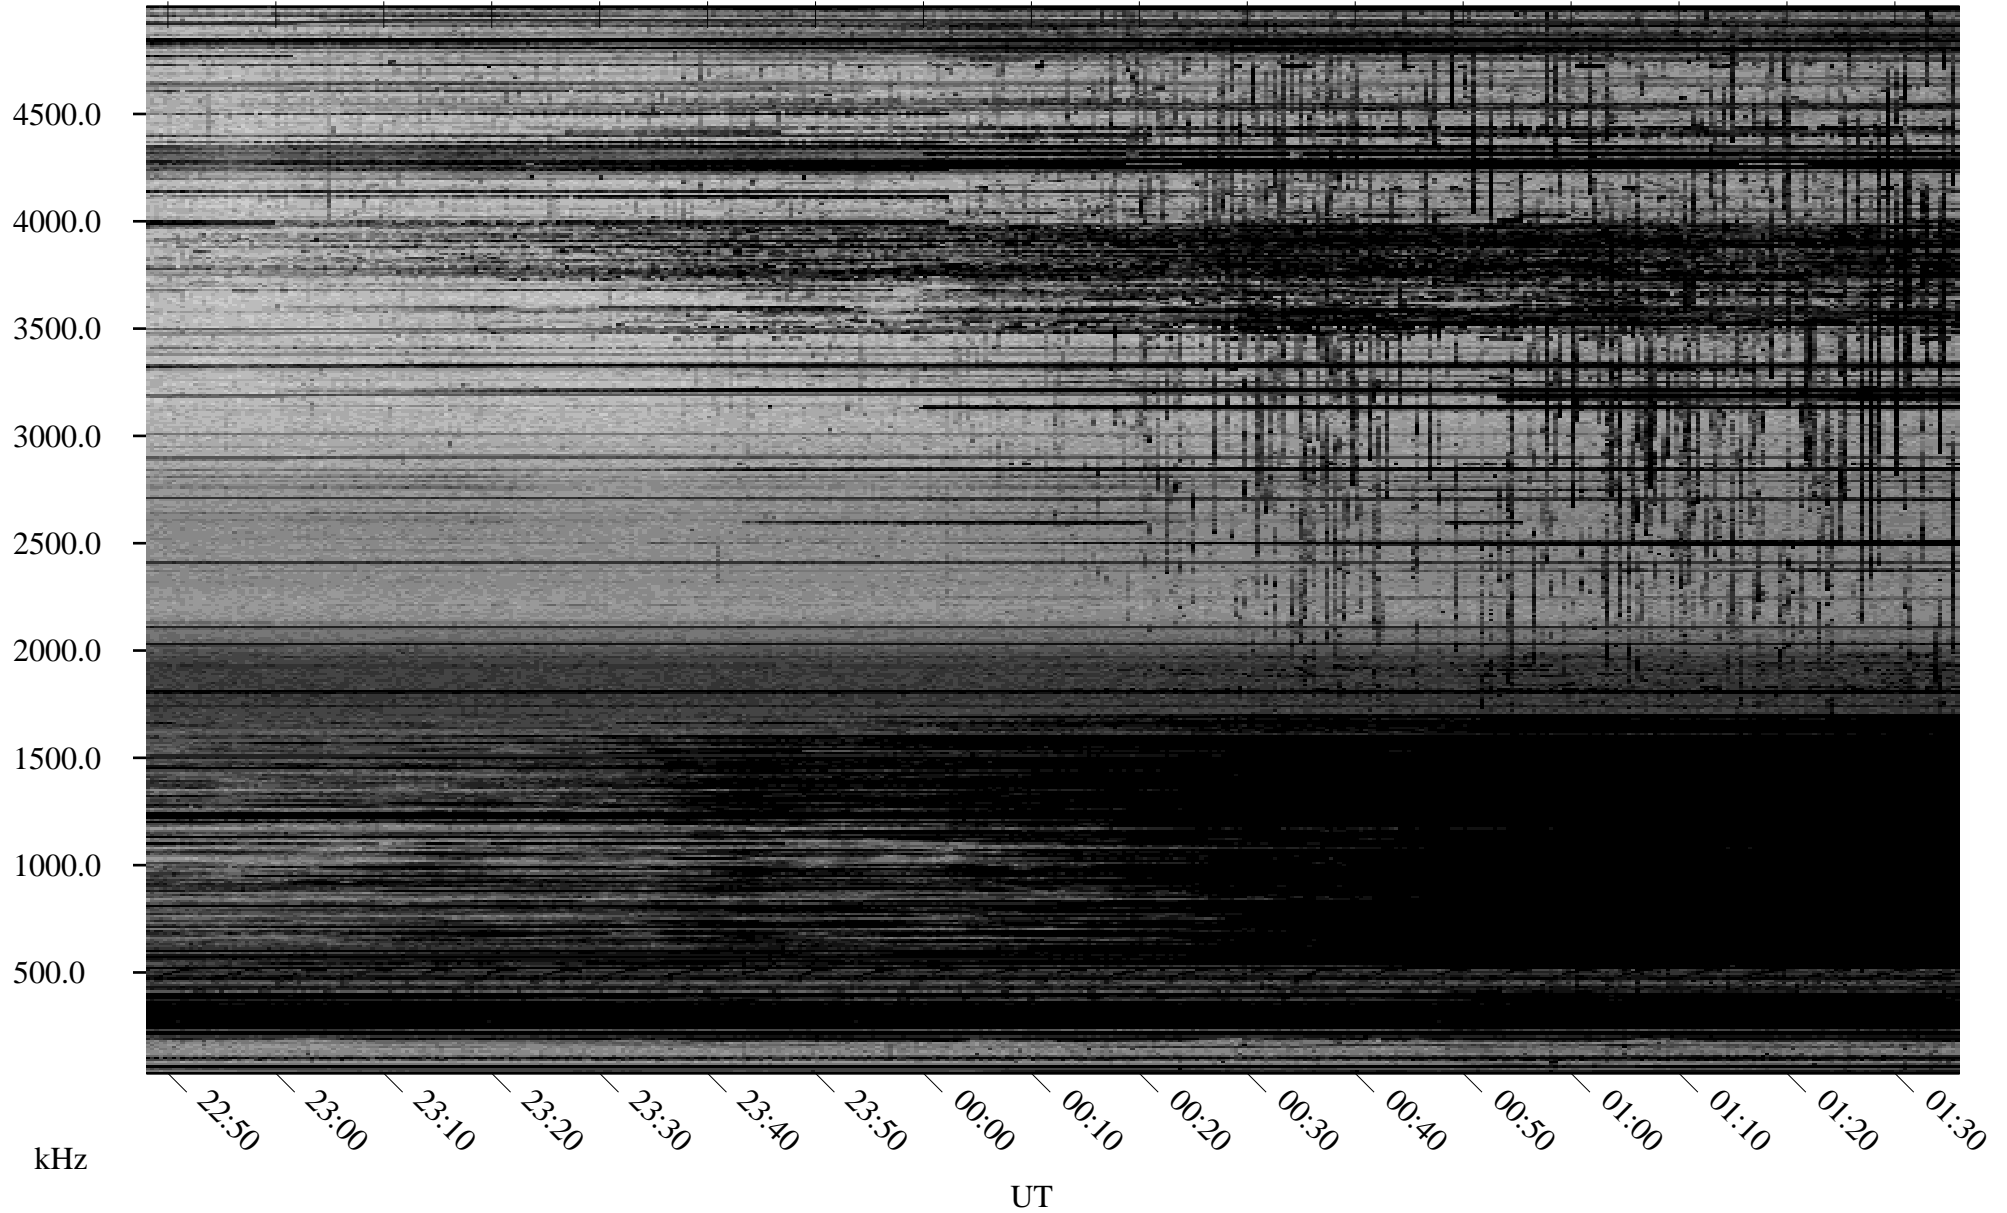

02/24/2009 Churchill, Manitoba

Linear Scale Black = 161 White = 15

ch090551.r03SUm max_12

Page 1

02/24/2009 Churchill, Manitoba

Linear Scale Black = 161 White = 15

ch090551.r03SUm max_12

Page 2

02/25/2009 Churchill, Manitoba

Linear Scale Black = 161 White = 15

ch090551.r03SUm max_12

Page 3

02/25/2009 Churchill, Manitoba

Linear Scale Black = 161 White = 15

ch090551.r03SUm max_12

Page 4

02/25/2009 Churchill, Manitoba

Linear Scale Black = 161 White = 15

ch090551.r03SUm max_12

Page 5

02/25/2009 Churchill, Manitoba

Linear Scale Black = 161 White = 15

ch090551.r03SUm max_12

Page 6

02/25/2009 Churchill, Manitoba

Linear Scale Black = 161 White = 15

ch090551.r03SUm max_12

Page 7

02/25/2009 Churchill, Manitoba

Linear Scale Black = 161 White = 15

ch090551.r03SUm max_12

Page 8