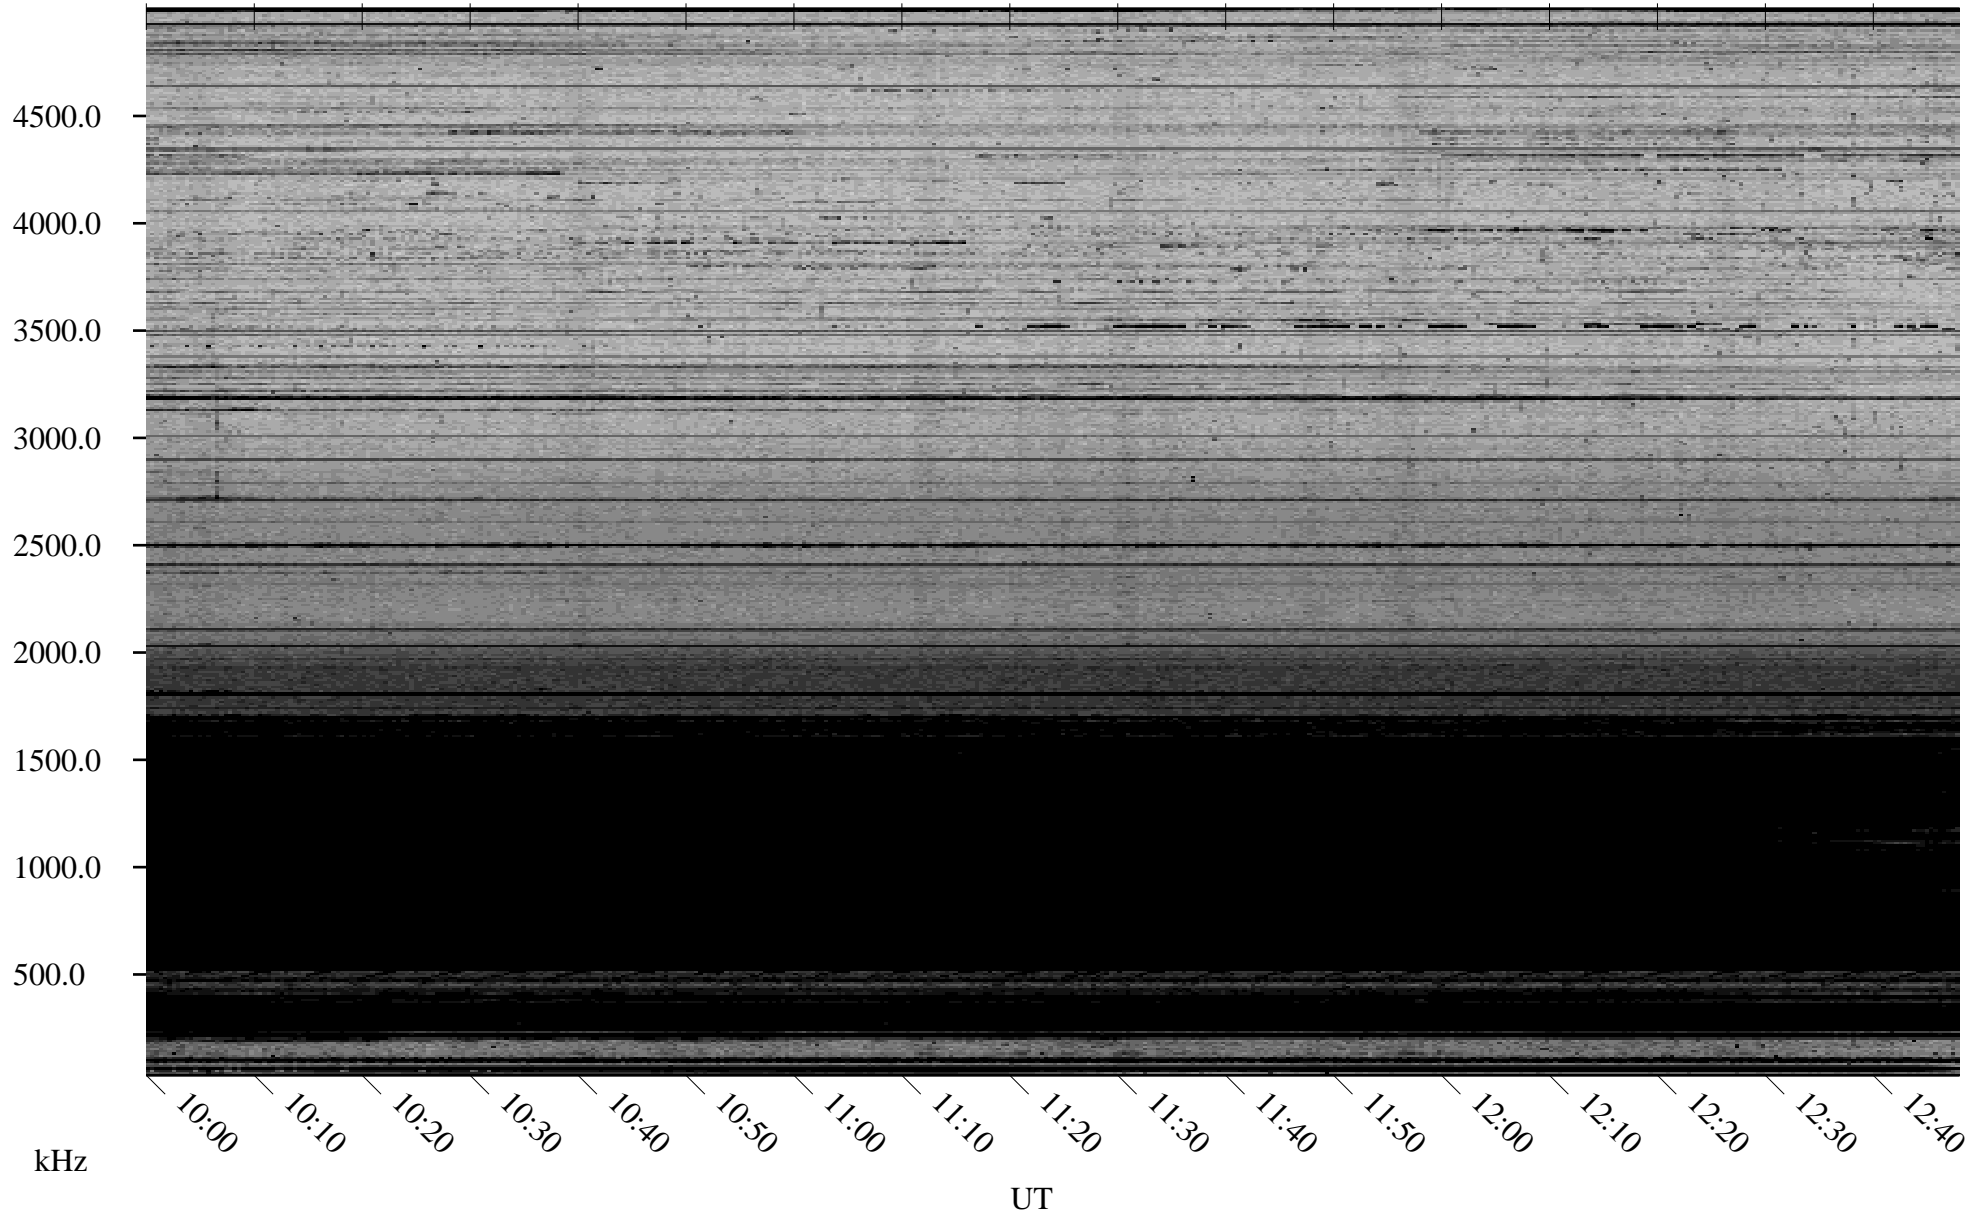

02/25/2009 Churchill, Manitoba

Linear Scale Black = 161 White = 15

ch090551.r03SUm max_12

Page 3

02/25/2009 Churchill, Manitoba

Linear Scale Black = 161 White = 15

ch090551.r03SUm max_12

Page 4

02/25/2009 Churchill, Manitoba

Linear Scale Black = 161 White = 15

ch090551.r03SUm max_12

Page 5

02/25/2009 Churchill, Manitoba

Linear Scale Black = 161 White = 15

ch090551.r03SUm max_12

Page 6

02/25/2009 Churchill, Manitoba

Linear Scale Black = 161 White = 15

ch090551.r03SUm max_12

Page 7

02/25/2009 Churchill, Manitoba

Linear Scale Black = 161 White = 15

ch090551.r03SUm max_12

Page 8