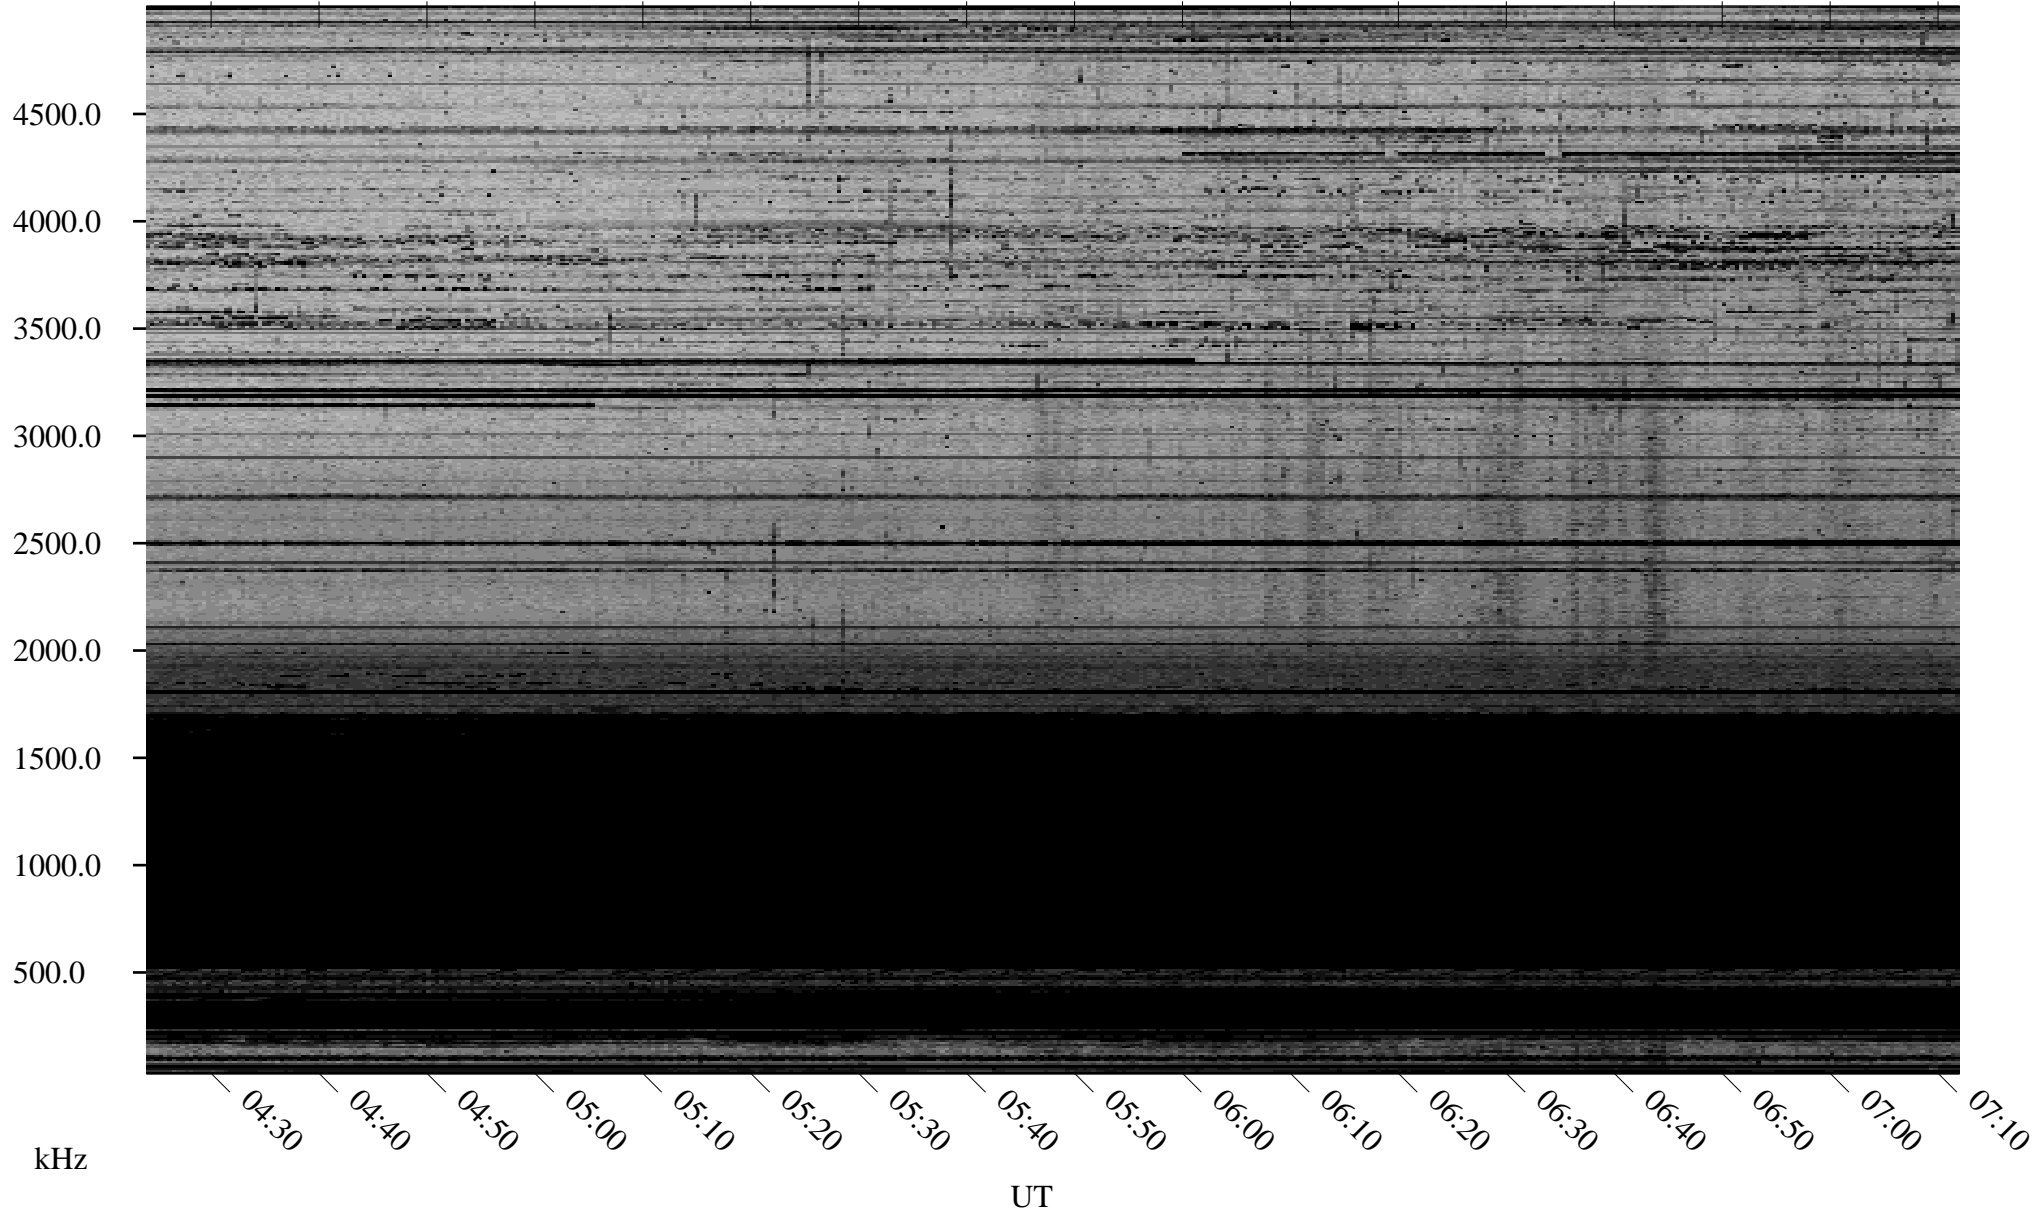

02/24/2009 Churchill, Manitoba

Linear Scale Black = 161 White = 15

ch090551.r03SUm max_12

Page 1

02/24/2009 Churchill, Manitoba

Linear Scale Black = 161 White = 15

ch090551.r03SUm max_12

Page 2

02/25/2009 Churchill, Manitoba

Linear Scale Black = 161 White = 15

ch090551.r03SUm max_12

Page 3

02/25/2009 Churchill, Manitoba

Linear Scale Black = 161 White = 15

ch090551.r03SUm max_12

Page 4

02/25/2009 Churchill, Manitoba

Linear Scale Black = 161 White = 15

ch090551.r03SUm max_12

Page 5

02/25/2009 Churchill, Manitoba

Linear Scale Black = 161 White = 15

ch090551.r03SUm max_12

Page 6

02/25/2009 Churchill, Manitoba

Linear Scale Black = 161 White = 15

ch090551.r03SUm max_12

Page 7

02/25/2009 Churchill, Manitoba

Linear Scale Black = 161 White = 15

ch090551.r03SUm max_12

Page 8