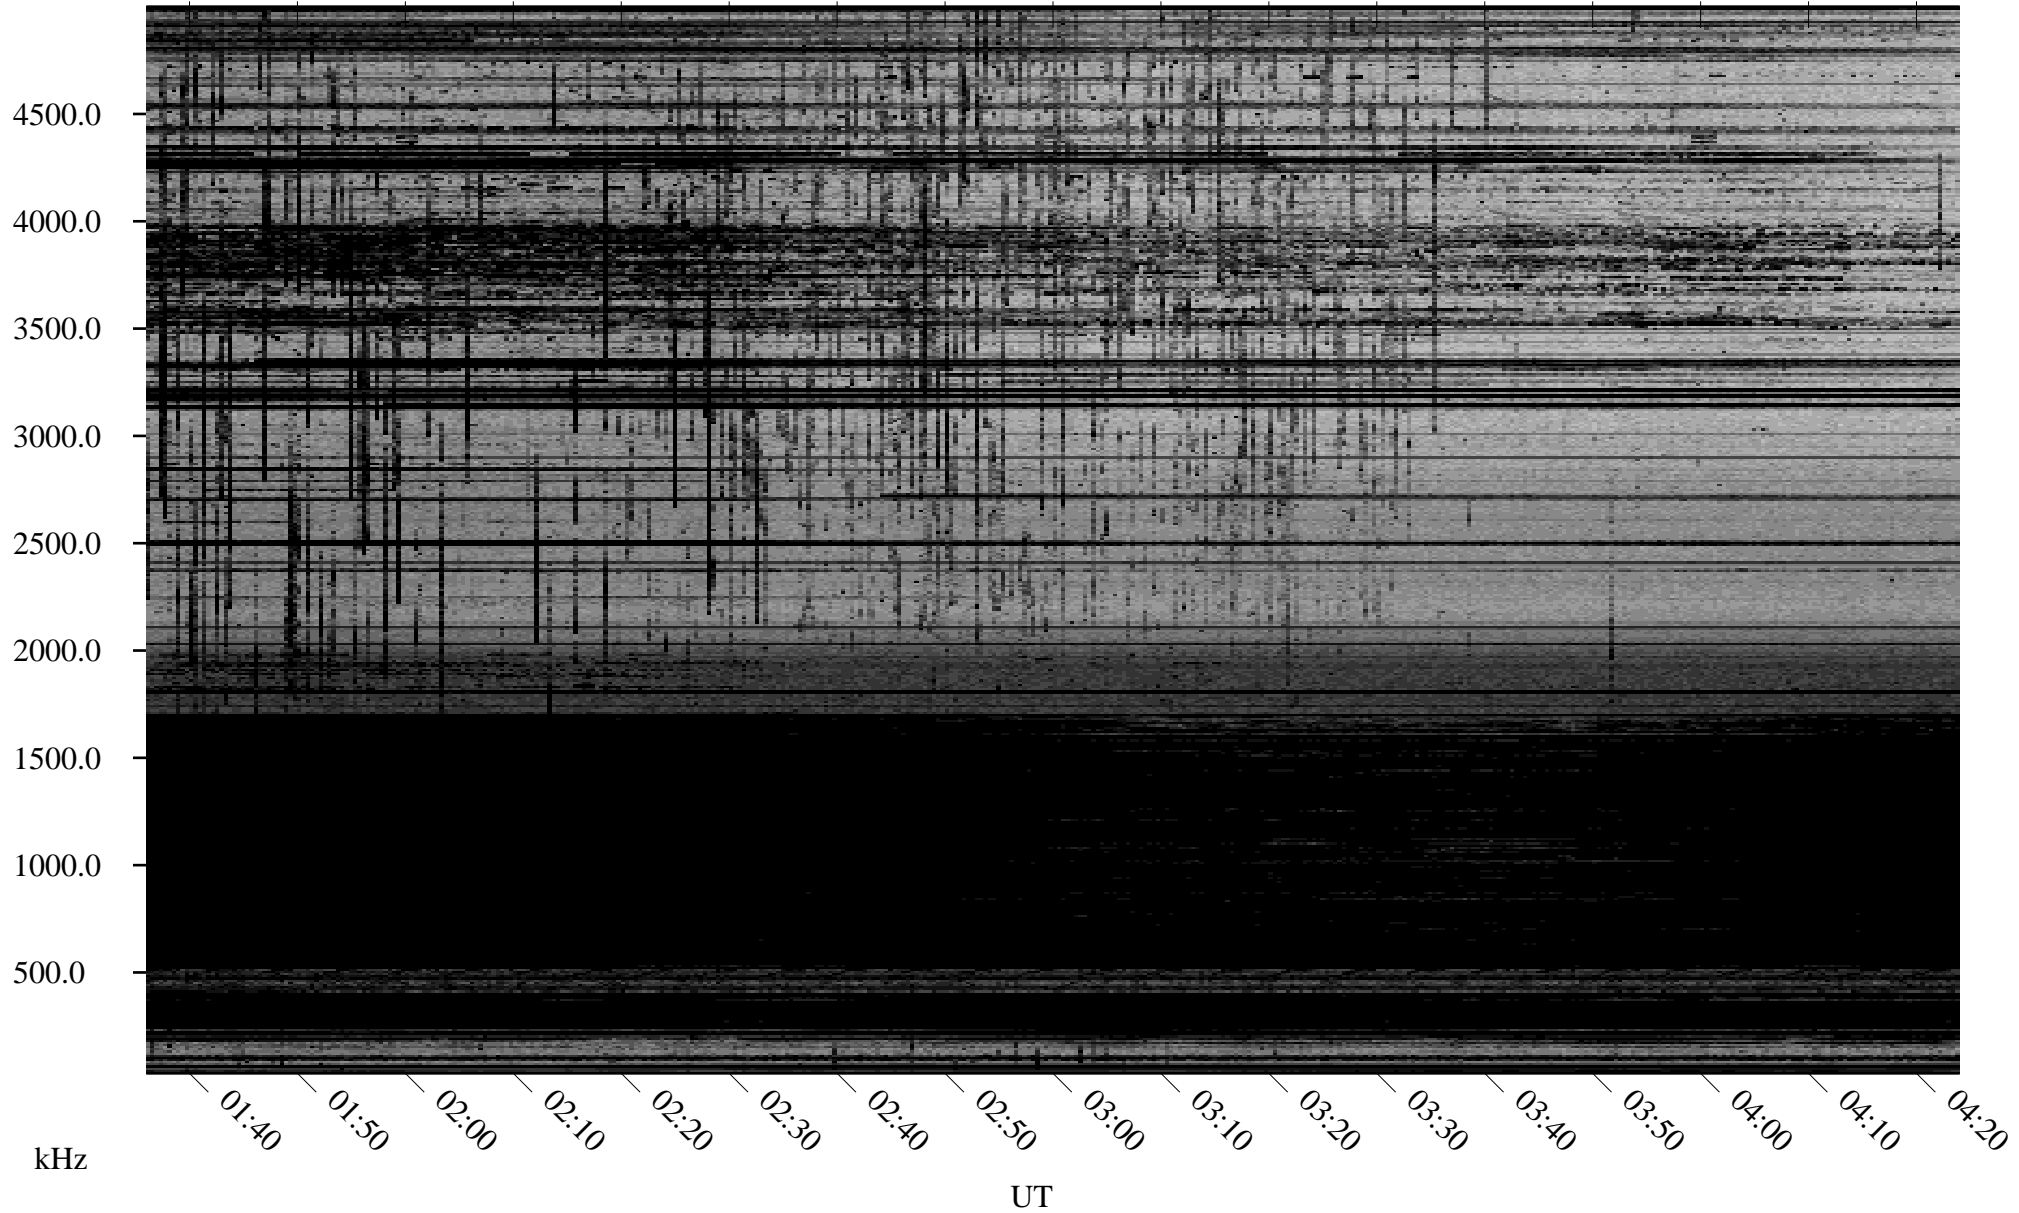

02/24/2009 Churchill, Manitoba

Linear Scale Black = 161 White = 15

ch090551.r03SUm max_12

Page 1

02/24/2009 Churchill, Manitoba

Linear Scale Black = 161 White = 15

ch090551.r03SUm max_12

Page 2

02/25/2009 Churchill, Manitoba

Linear Scale Black = 161 White = 15

ch090551.r03SUm max_12

Page 3

02/25/2009 Churchill, Manitoba

Linear Scale Black = 161 White = 15

ch090551.r03SUm max_12

Page 4

02/25/2009 Churchill, Manitoba

Linear Scale Black = 161 White = 15

ch090551.r03SUm max_12

Page 5

02/25/2009 Churchill, Manitoba

Linear Scale Black = 161 White = 15

ch090551.r03SUm max_12

Page 6

02/25/2009 Churchill, Manitoba

Linear Scale Black = 161 White = 15

ch090551.r03SUm max_12

Page 7

02/25/2009 Churchill, Manitoba

Linear Scale Black = 161 White = 15

ch090551.r03SUm max_12

Page 8