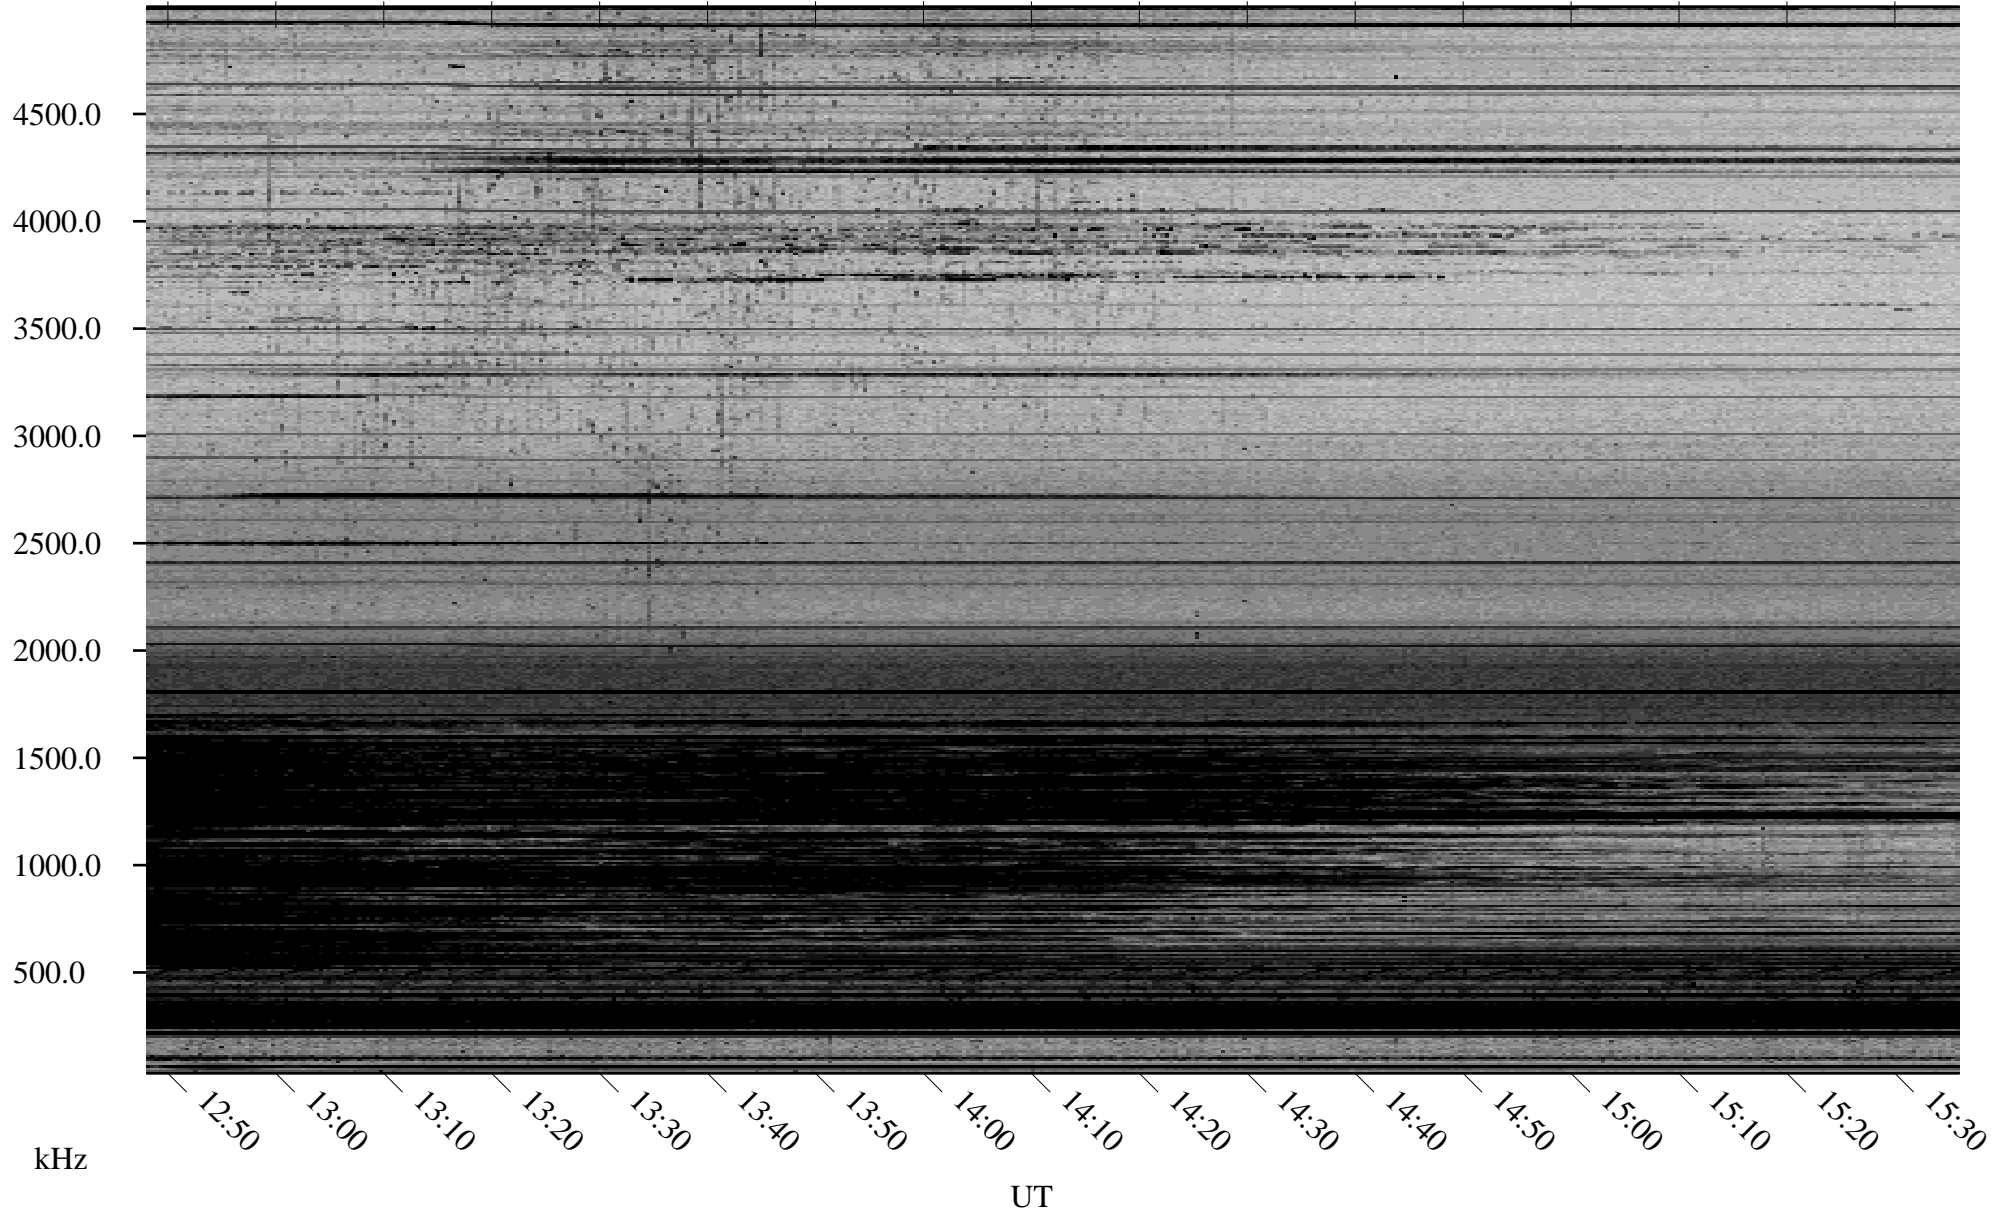

02/24/2009 Churchill, Manitoba

Linear Scale Black = 161 White = 15

ch090551.r03SUm max_12

Page 1

02/24/2009 Churchill, Manitoba

Linear Scale Black = 161 White = 15

ch090551.r03SUm max_12

Page 2

02/25/2009 Churchill, Manitoba

Linear Scale Black = 161 White = 15

ch090551.r03SUm max_12

Page 3

02/25/2009 Churchill, Manitoba

Linear Scale Black = 161 White = 15

ch090551.r03SUm max_12

Page 4

02/25/2009 Churchill, Manitoba

Linear Scale Black = 161 White = 15

ch090551.r03SUm max_12

Page 5

02/25/2009 Churchill, Manitoba

Linear Scale Black = 161 White = 15

ch090551.r03SUm max_12

Page 6

02/25/2009 Churchill, Manitoba

Linear Scale Black = 161 White = 15

ch090551.r03SUm max_12

Page 7

02/25/2009 Churchill, Manitoba

Linear Scale Black = 161 White = 15

ch090551.r03SUm max_12

Page 8