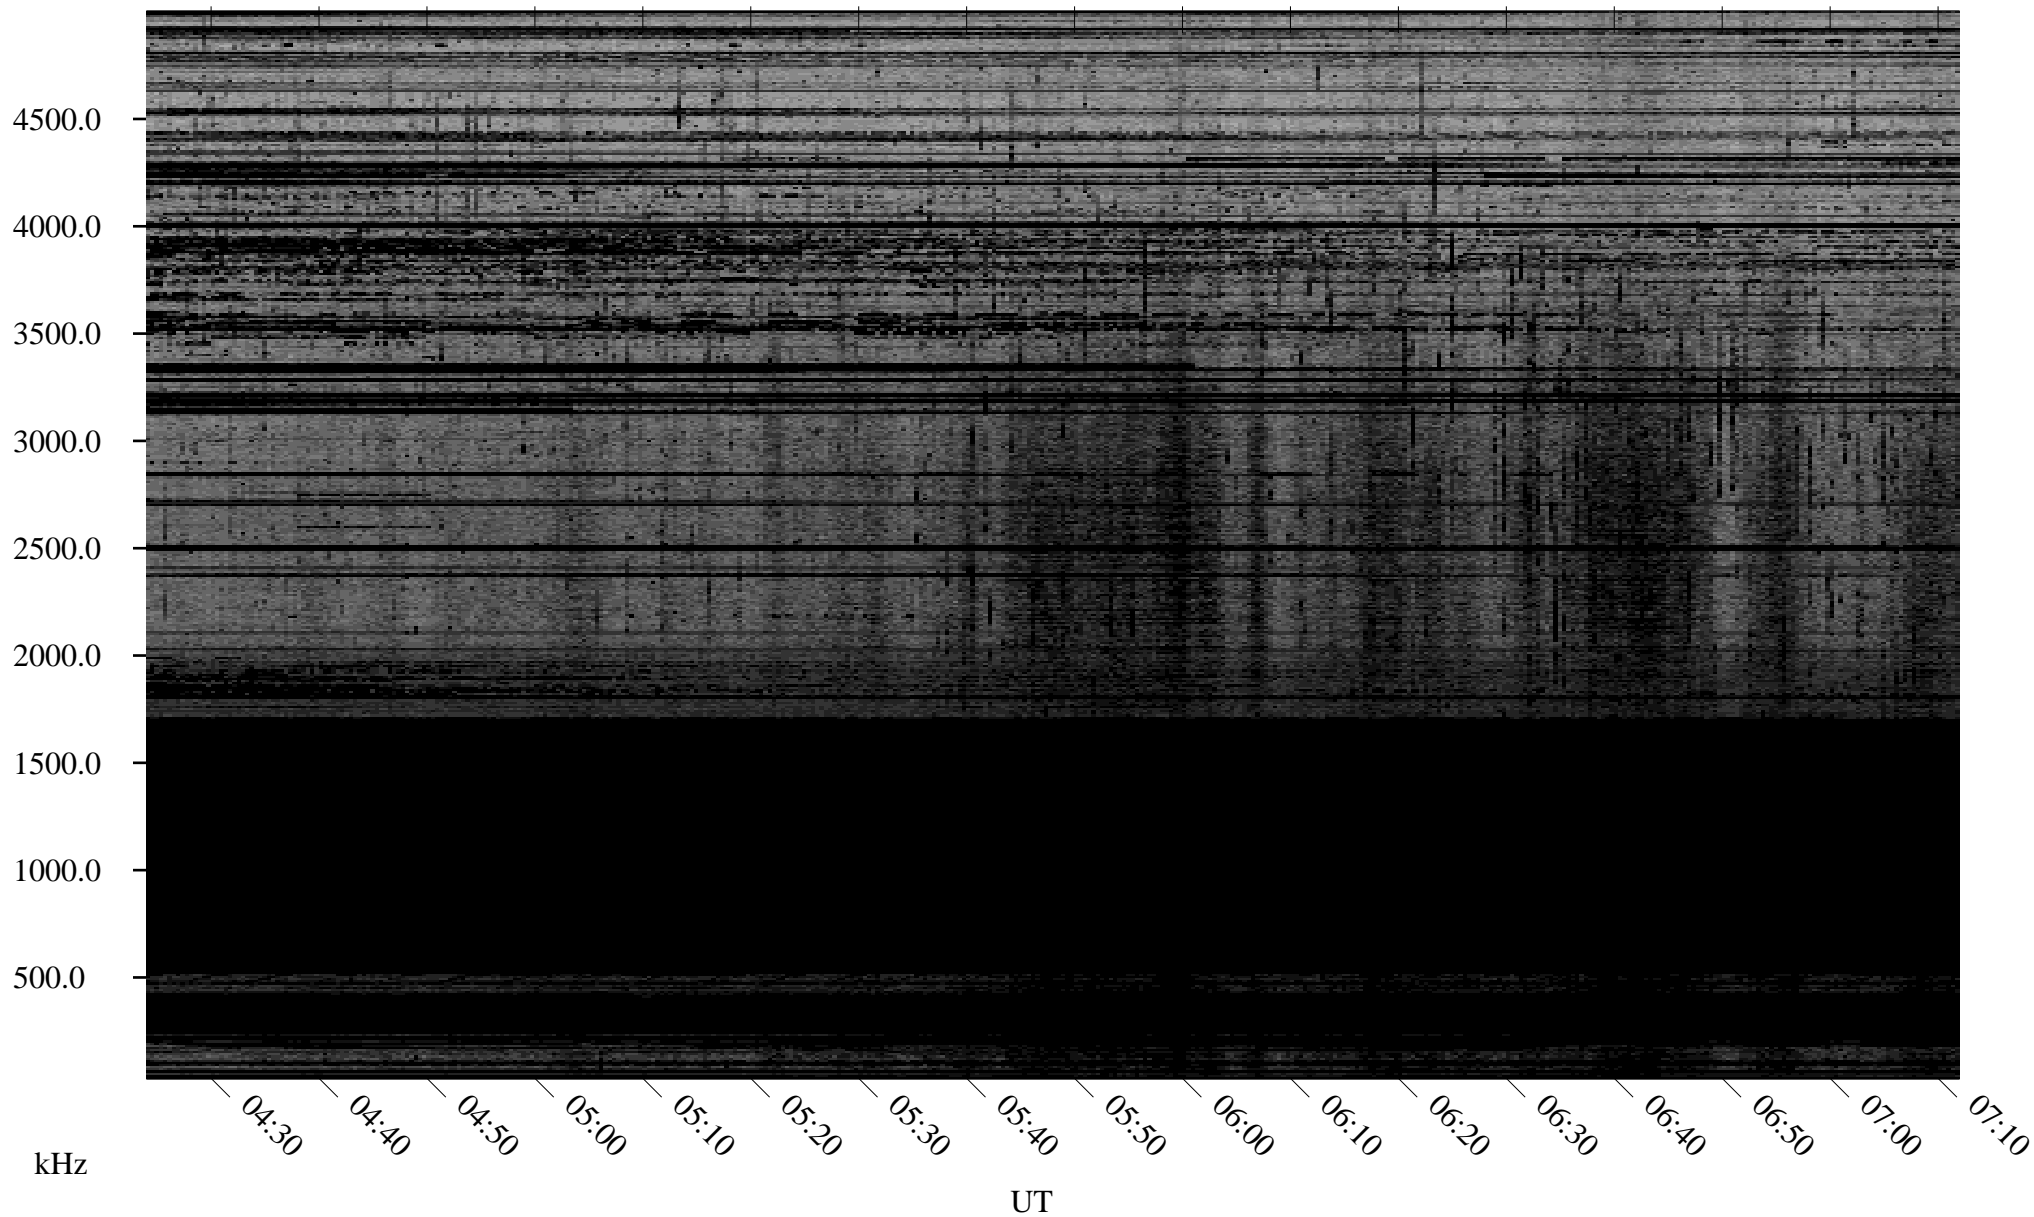

02/25/2009 Churchill, Manitoba

Linear Scale Black = 161 White = 15

ch09056l.r00SUm max_12

Page 1

02/25/2009 Churchill, Manitoba

Linear Scale Black = 161 White = 15

ch09056l.r00SUm max_12

Page 2

02/26/2009 Churchill, Manitoba

Linear Scale Black = 161 White = 15

ch09056l.r00SUm max_12

Page 3

02/26/2009 Churchill, Manitoba

Linear Scale Black = 161 White = 15

ch09056l.r00SUm max_12

Page 4

02/26/2009 Churchill, Manitoba

Linear Scale Black = 161 White = 15

ch09056l.r00SUm max_12

Page 5

02/26/2009 Churchill, Manitoba

Linear Scale Black = 161 White = 15

ch09056l.r00SUm max_12

Page 6

02/26/2009 Churchill, Manitoba

Linear Scale Black = 161 White = 15

ch09056l.r00SUm max_12

Page 7

02/26/2009 Churchill, Manitoba

Linear Scale Black = 161 White = 15

ch09056l.r00SUm max_12