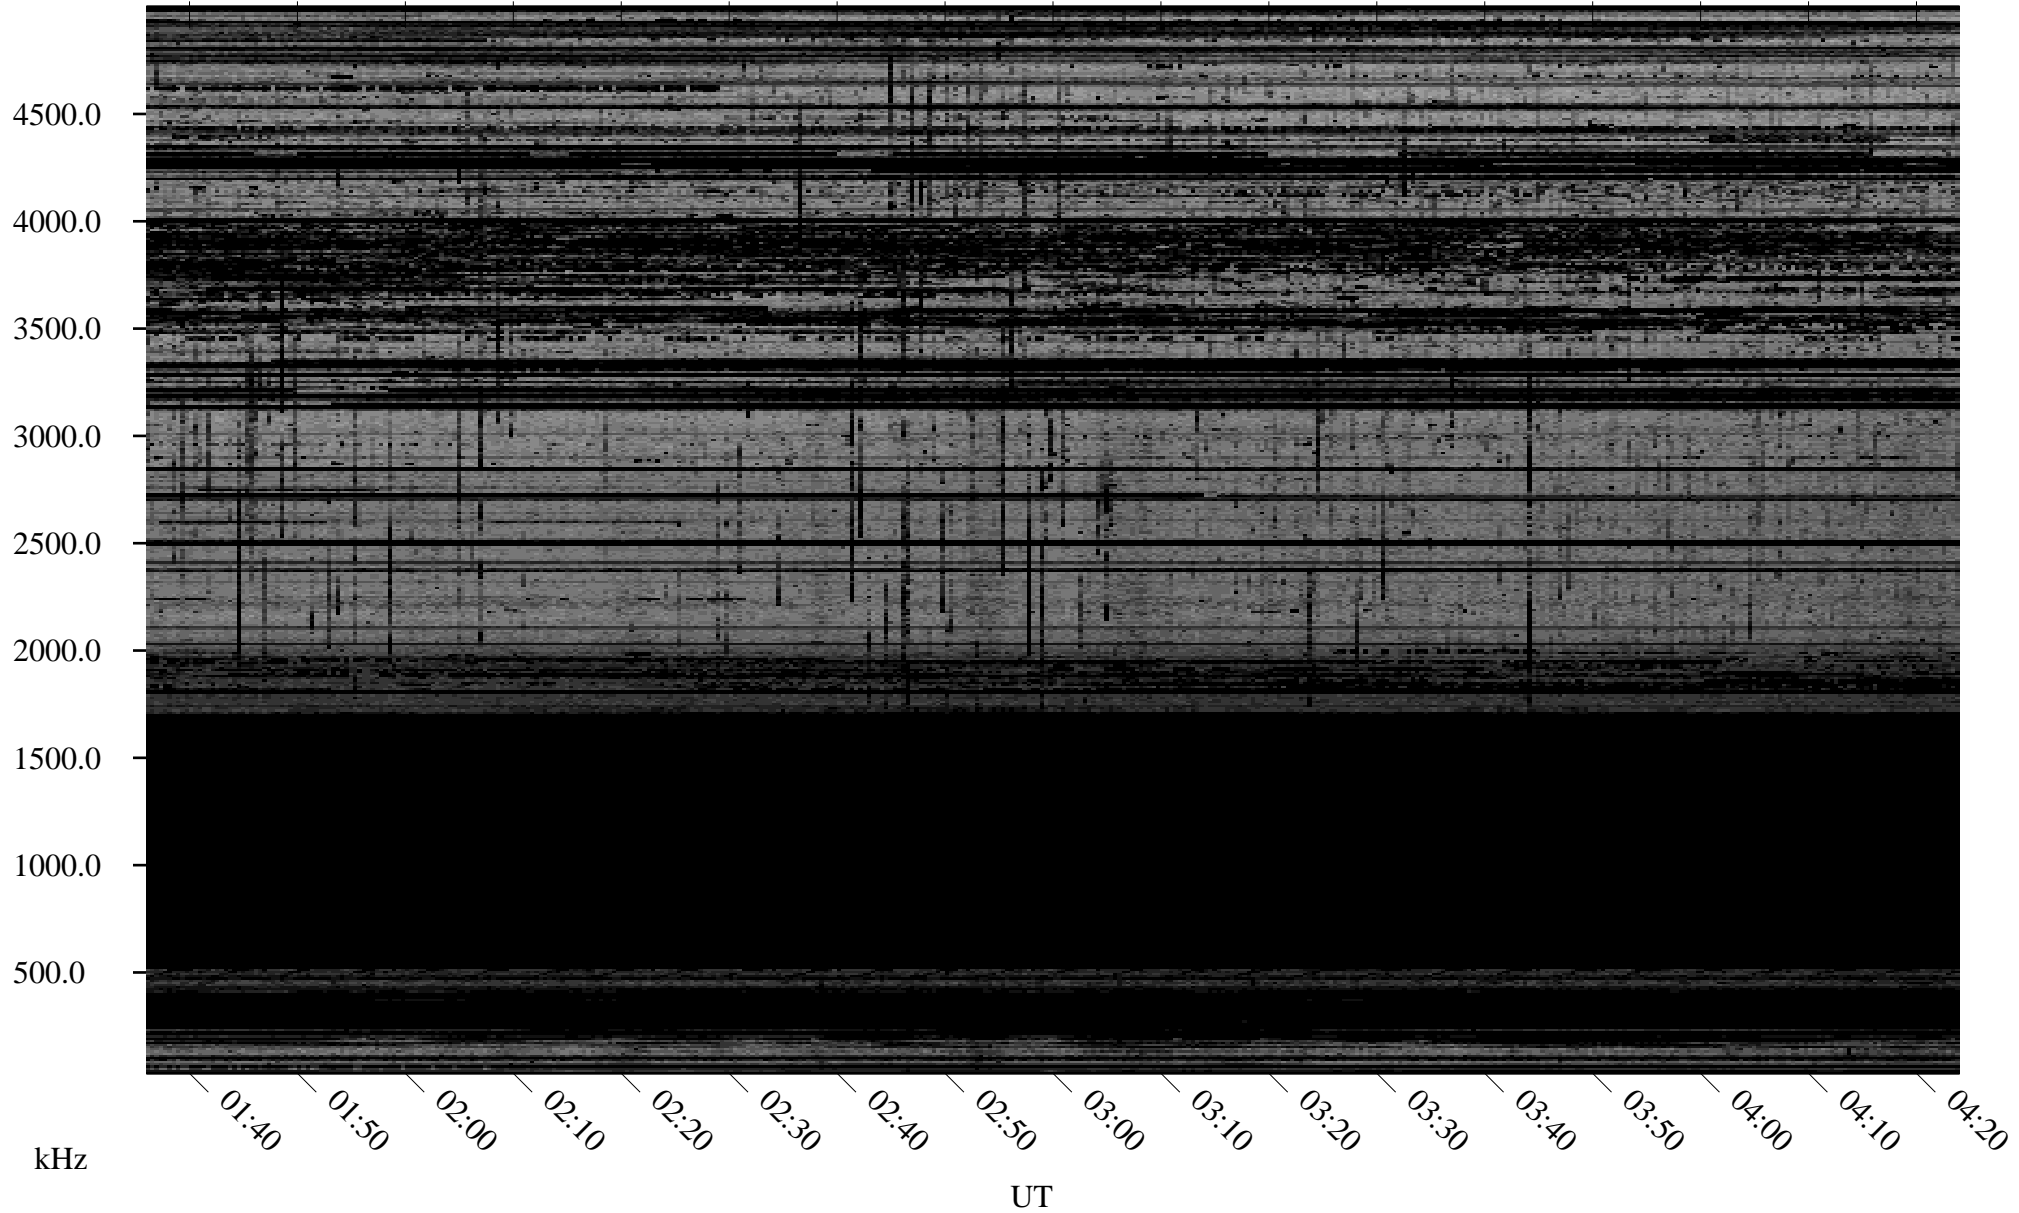

02/25/2009 Churchill, Manitoba

Linear Scale Black = 161 White = 15

ch09056l.r00SUm max_12

Page 1

02/25/2009 Churchill, Manitoba

Linear Scale Black = 161 White = 15

ch09056l.r00SUm max_12

Page 2

02/26/2009 Churchill, Manitoba

Linear Scale Black = 161 White = 15

ch09056l.r00SUm max_12

Page 3

02/26/2009 Churchill, Manitoba

Linear Scale Black = 161 White = 15

ch09056l.r00SUm max_12

Page 4

02/26/2009 Churchill, Manitoba

Linear Scale Black = 161 White = 15

ch09056l.r00SUm max_12

Page 5

02/26/2009 Churchill, Manitoba

Linear Scale Black = 161 White = 15

ch09056l.r00SUm max_12

Page 6

02/26/2009 Churchill, Manitoba

Linear Scale Black = 161 White = 15

ch09056l.r00SUm max_12

Page 7

02/26/2009 Churchill, Manitoba

Linear Scale Black = 161 White = 15

ch09056l.r00SUm max_12