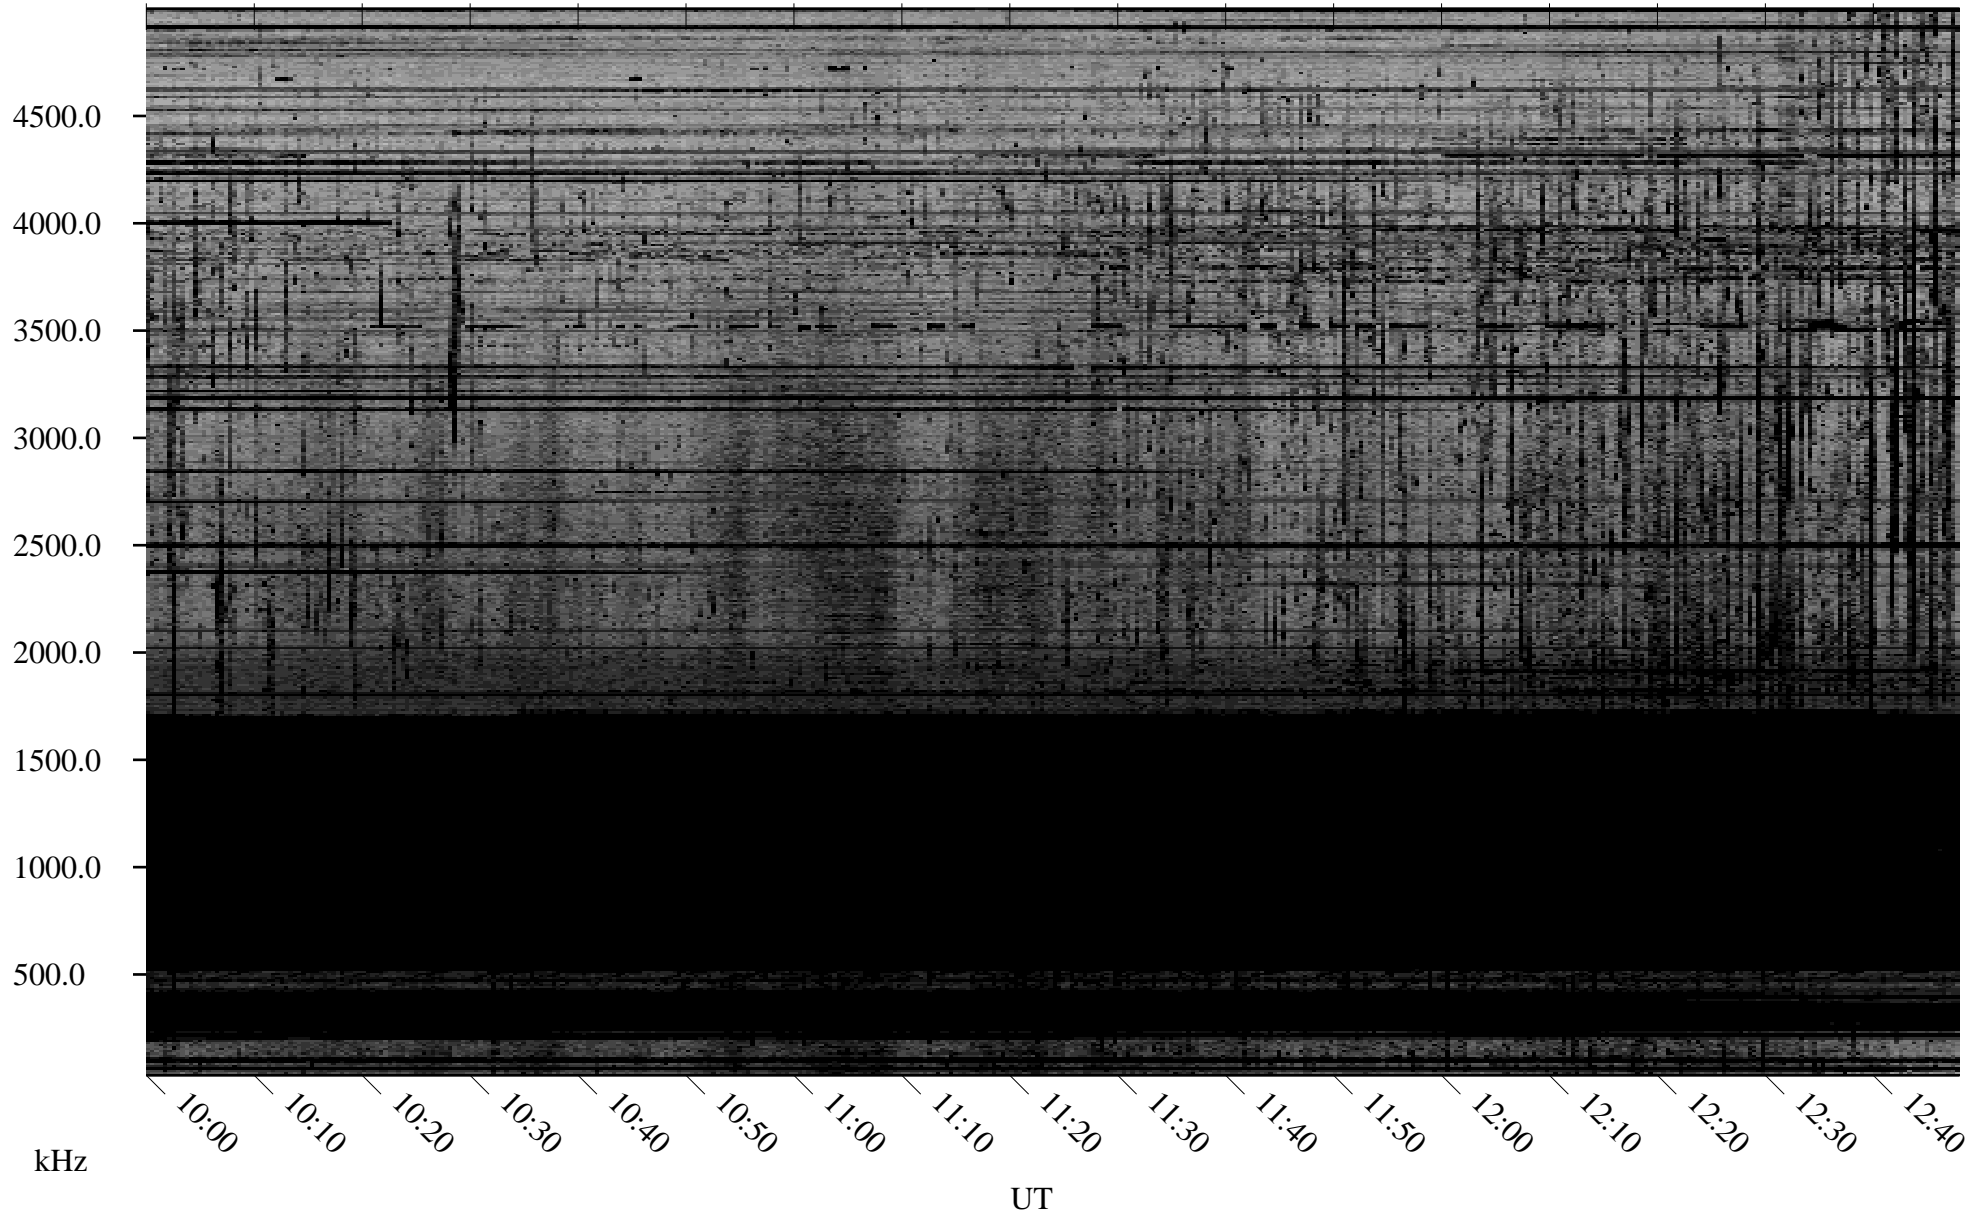

02/25/2009 Churchill, Manitoba

Linear Scale Black = 161 White = 15

ch09056l.r00SUm max_12

Page 1

02/25/2009 Churchill, Manitoba

Linear Scale Black = 161 White = 15

ch09056l.r00SUm max_12

Page 2

02/26/2009 Churchill, Manitoba

Linear Scale Black = 161 White = 15

ch09056l.r00SUm max_12

Page 3

02/26/2009 Churchill, Manitoba

Linear Scale Black = 161 White = 15

ch09056l.r00SUm max_12

Page 4

02/26/2009 Churchill, Manitoba

Linear Scale Black = 161 White = 15

ch09056l.r00SUm max_12

Page 5

02/26/2009 Churchill, Manitoba

Linear Scale Black = 161 White = 15

ch09056l.r00SUm max_12

Page 6

02/26/2009 Churchill, Manitoba

Linear Scale Black = 161 White = 15

ch09056l.r00SUm max_12

Page 7

02/26/2009 Churchill, Manitoba

Linear Scale Black = 161 White = 15

ch09056l.r00SUm max_12