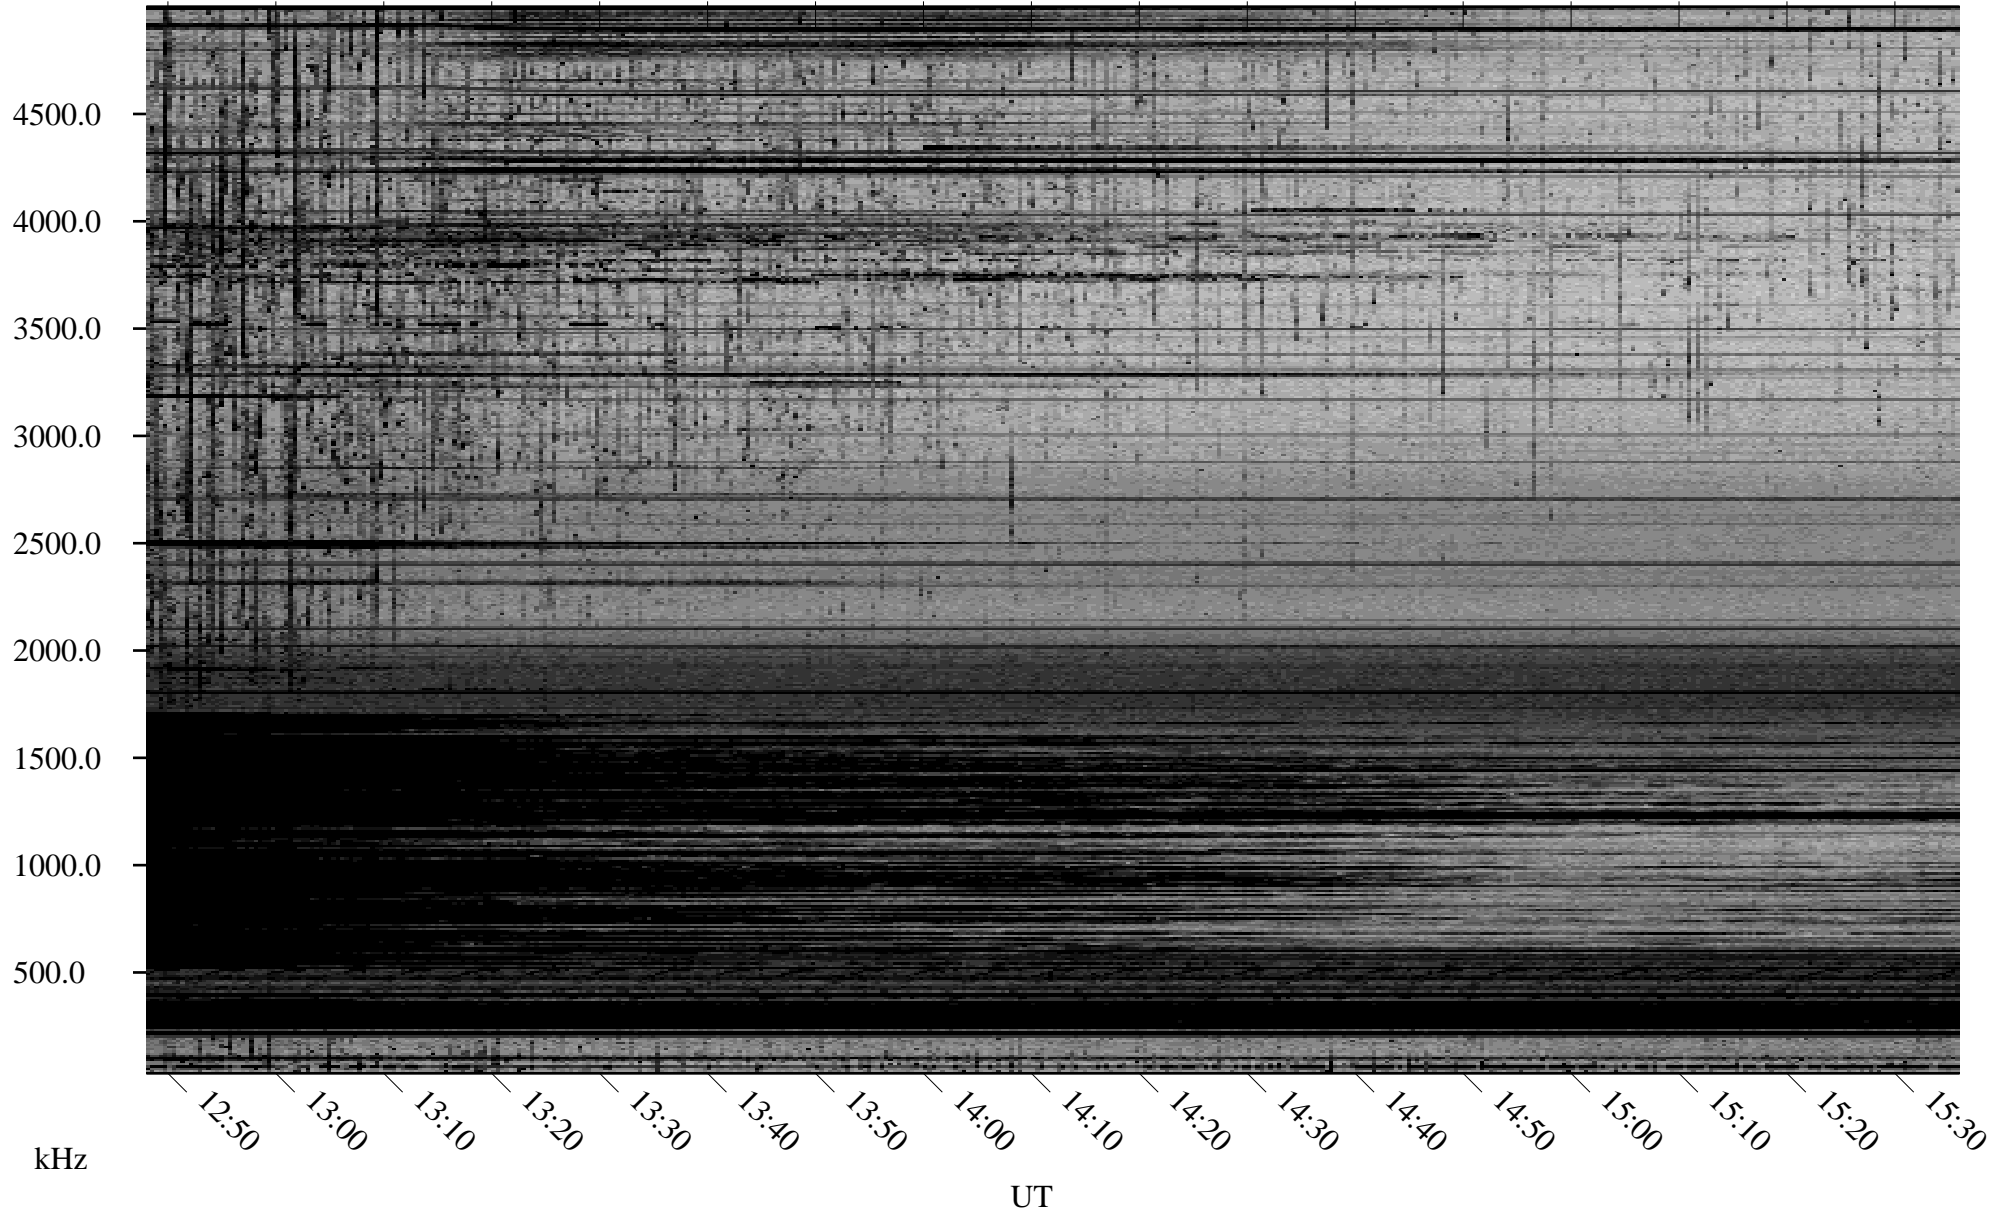

02/25/2009 Churchill, Manitoba

Linear Scale Black = 161 White = 15

ch09056l.r00SUm max_12

Page 1

02/25/2009 Churchill, Manitoba

Linear Scale Black = 161 White = 15

ch09056l.r00SUm max_12

Page 2

02/26/2009 Churchill, Manitoba

Linear Scale Black = 161 White = 15

ch09056l.r00SUm max_12

Page 3

02/26/2009 Churchill, Manitoba

Linear Scale Black = 161 White = 15

ch09056l.r00SUm max_12

Page 4

02/26/2009 Churchill, Manitoba

Linear Scale Black = 161 White = 15

ch09056l.r00SUm max_12

Page 5

02/26/2009 Churchill, Manitoba

Linear Scale Black = 161 White = 15

ch09056l.r00SUm max_12

Page 6

02/26/2009 Churchill, Manitoba

Linear Scale Black = 161 White = 15

ch09056l.r00SUm max_12

Page 7

02/26/2009 Churchill, Manitoba

Linear Scale Black = 161 White = 15

ch09056l.r00SUm max_12