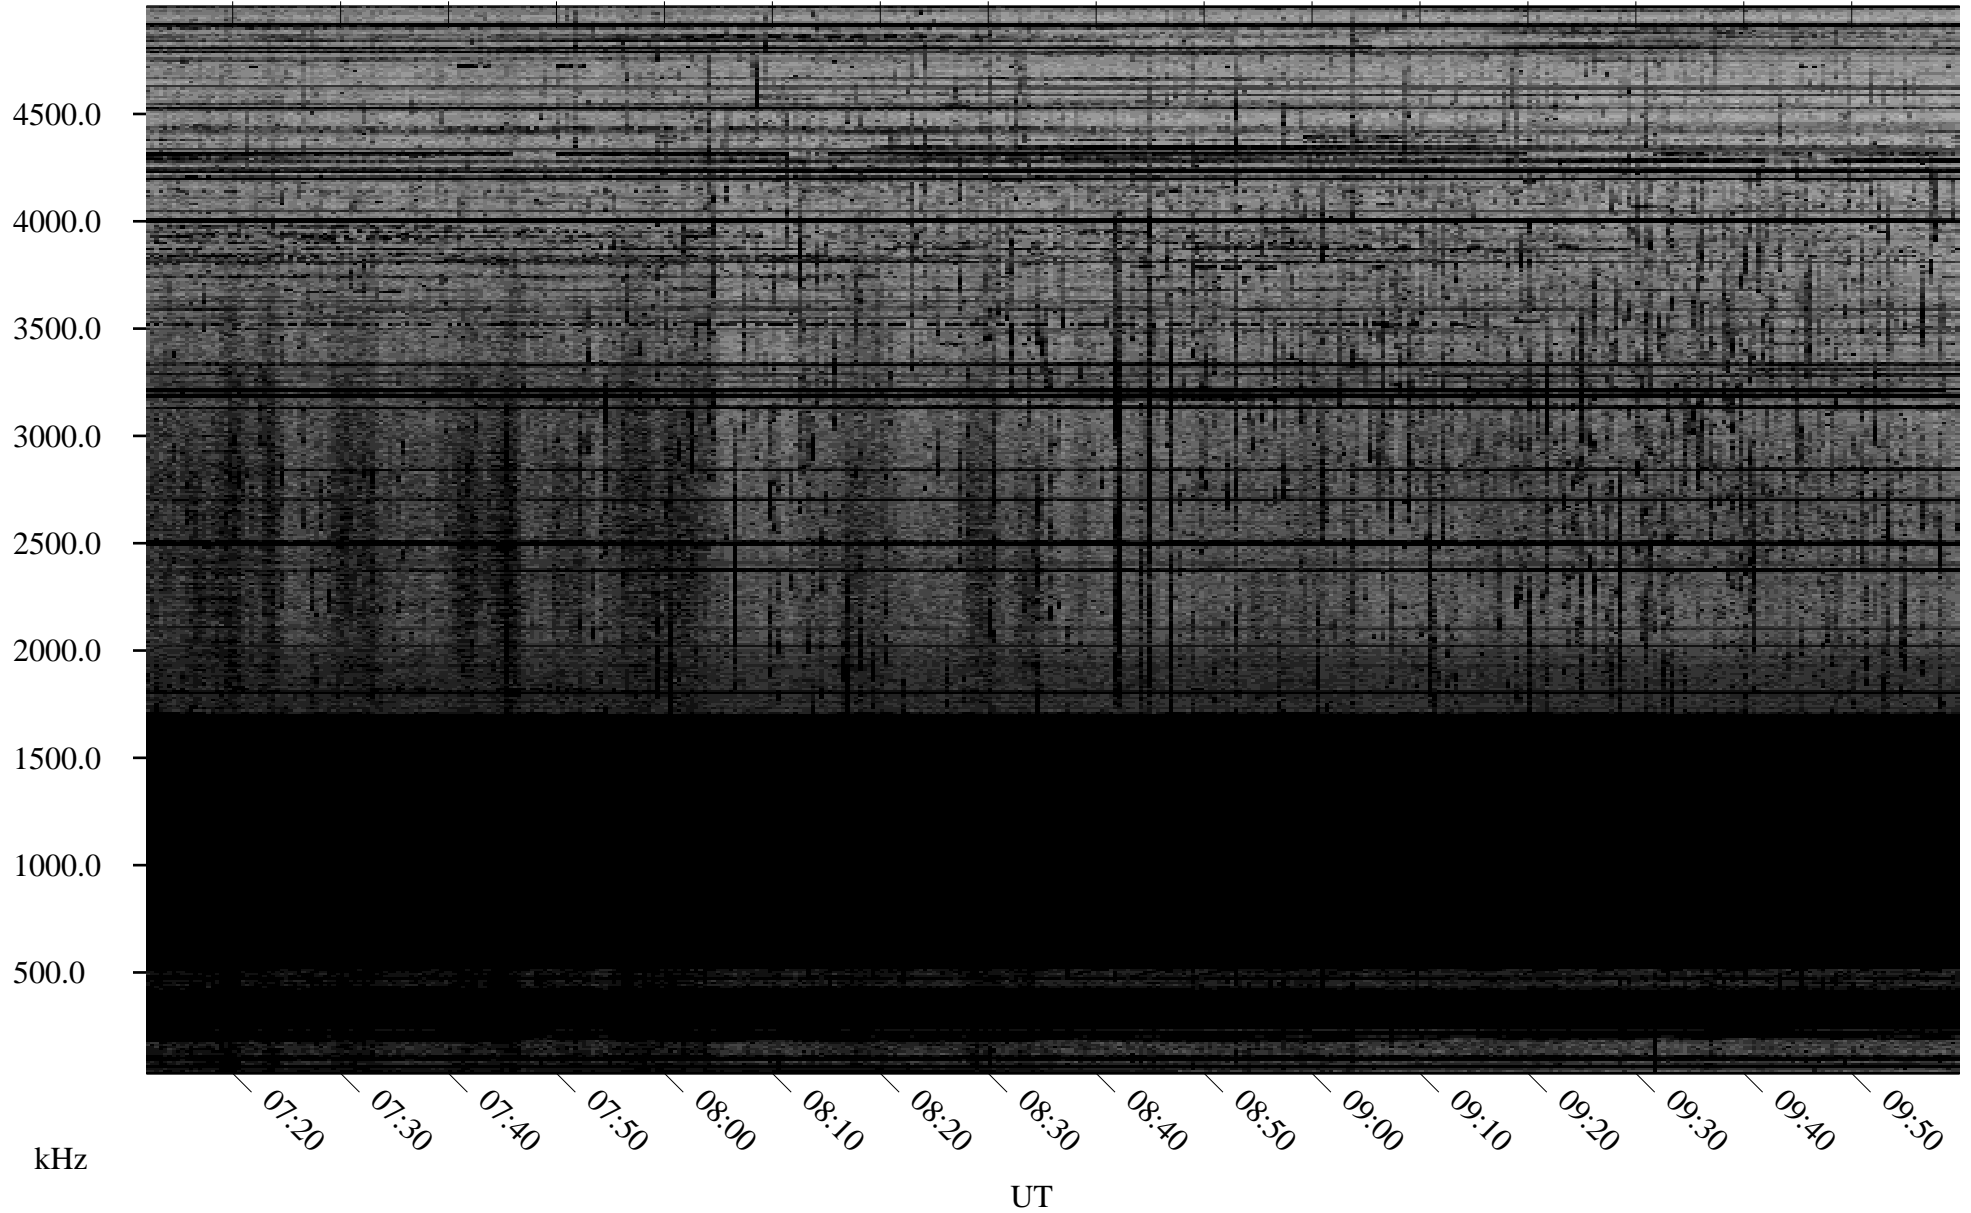

02/25/2009 Churchill, Manitoba

Linear Scale Black = 161 White = 15

ch09056l.r00SUm max_12

Page 1

02/25/2009 Churchill, Manitoba

Linear Scale Black = 161 White = 15

ch09056l.r00SUm max_12

Page 2

02/26/2009 Churchill, Manitoba

Linear Scale Black = 161 White = 15

ch09056l.r00SUm max_12

Page 3

02/26/2009 Churchill, Manitoba

Linear Scale Black = 161 White = 15

ch09056l.r00SUm max_12

Page 4

02/26/2009 Churchill, Manitoba

Linear Scale Black = 161 White = 15

ch09056l.r00SUm max_12

Page 5

02/26/2009 Churchill, Manitoba

Linear Scale Black = 161 White = 15

ch09056l.r00SUm max_12

Page 6

02/26/2009 Churchill, Manitoba

Linear Scale Black = 161 White = 15

ch09056l.r00SUm max_12

Page 7

02/26/2009 Churchill, Manitoba

Linear Scale Black = 161 White = 15

ch09056l.r00SUm max_12