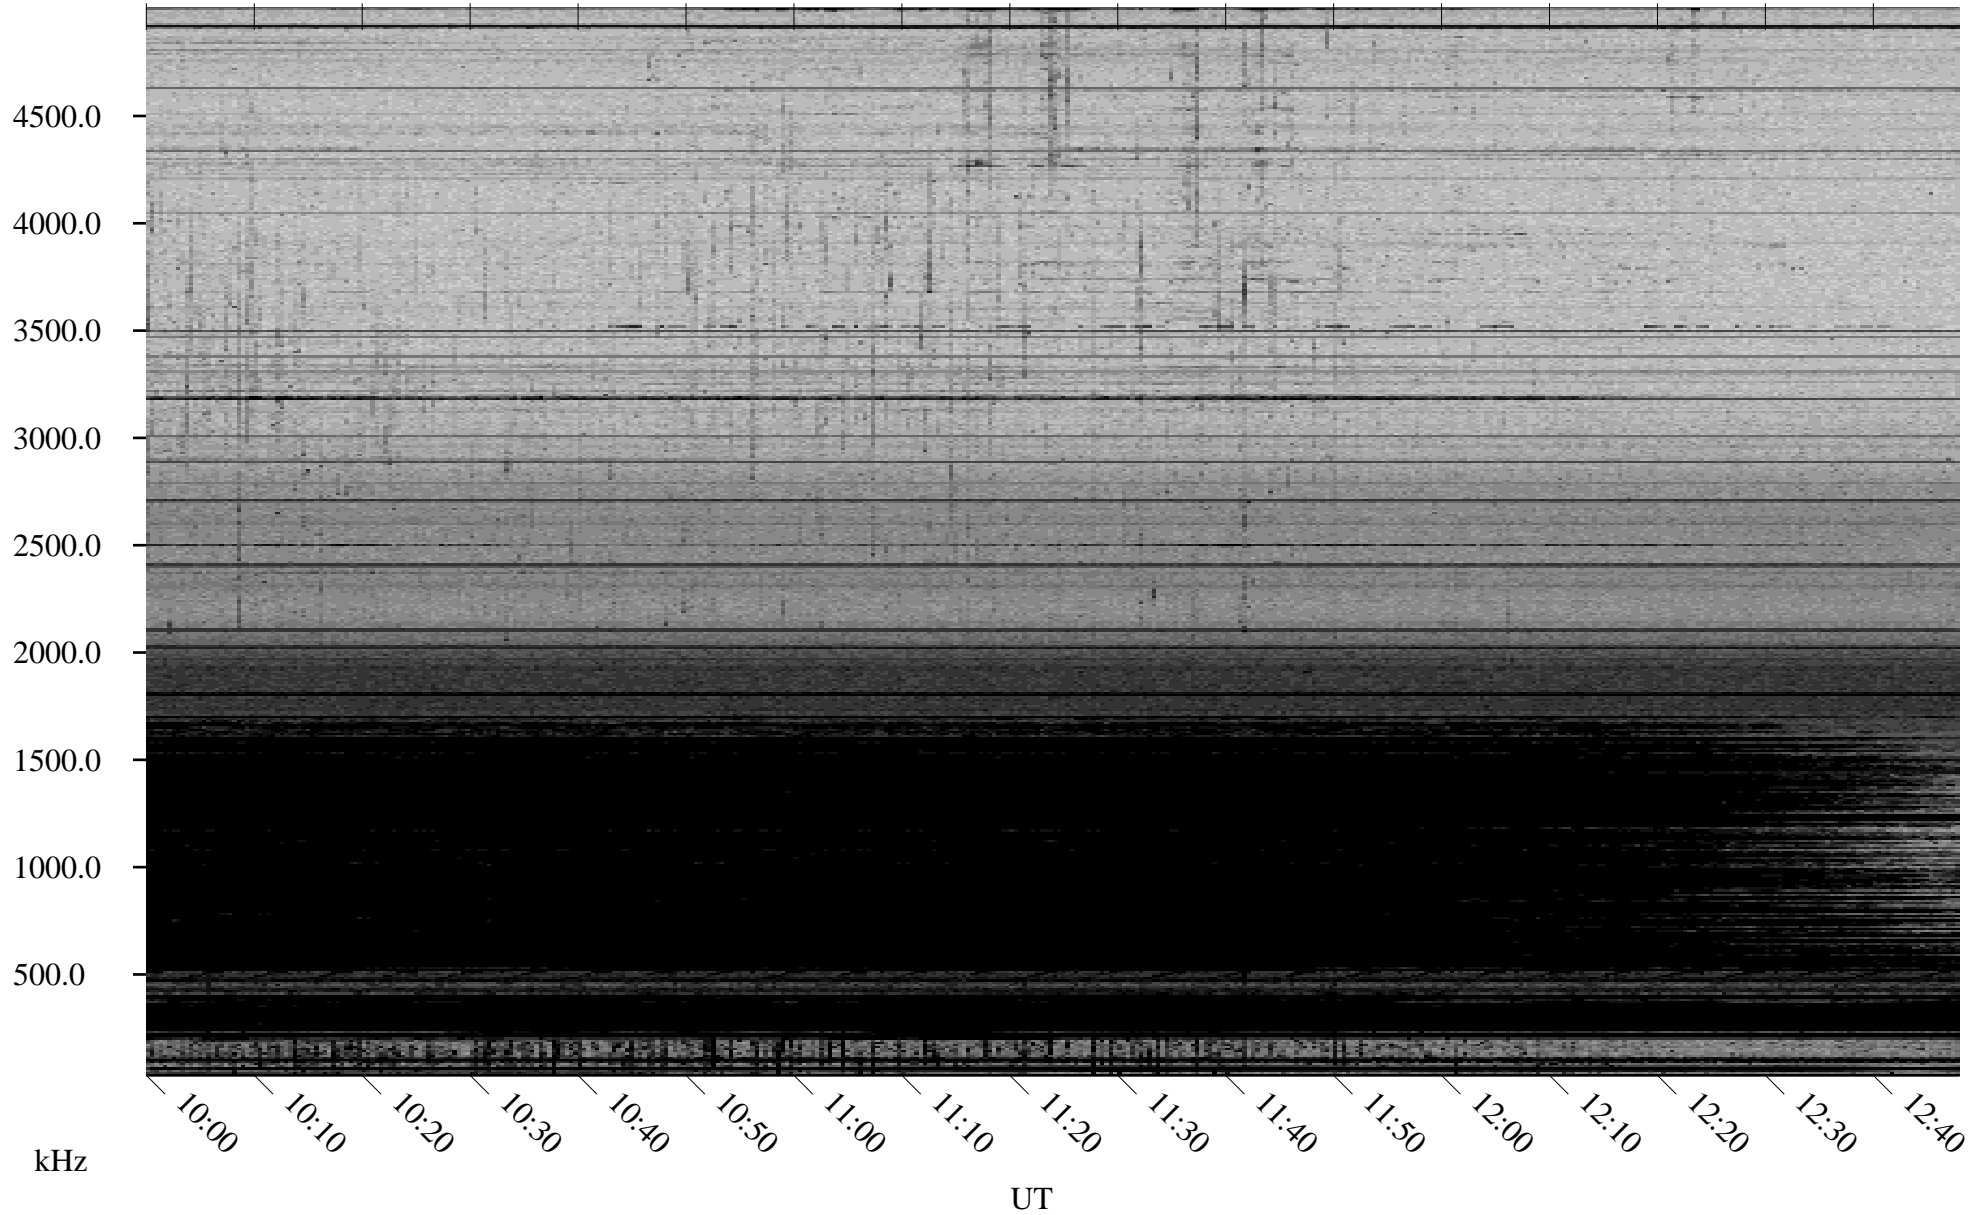

# 02/27/2009 Churchill, Manitoba

Linear Scale    Black = 161    White = 15

ch090571.r00SUm max\_12

Page 5

# 02/27/2009 Churchill, Manitoba

Linear Scale    Black = 161    White = 15

ch090571.r00SUm max\_12

Page 6

# 02/27/2009 Churchill, Manitoba

Linear Scale    Black = 161    White = 15

ch09057l.r00SUm max\_12

Page 7