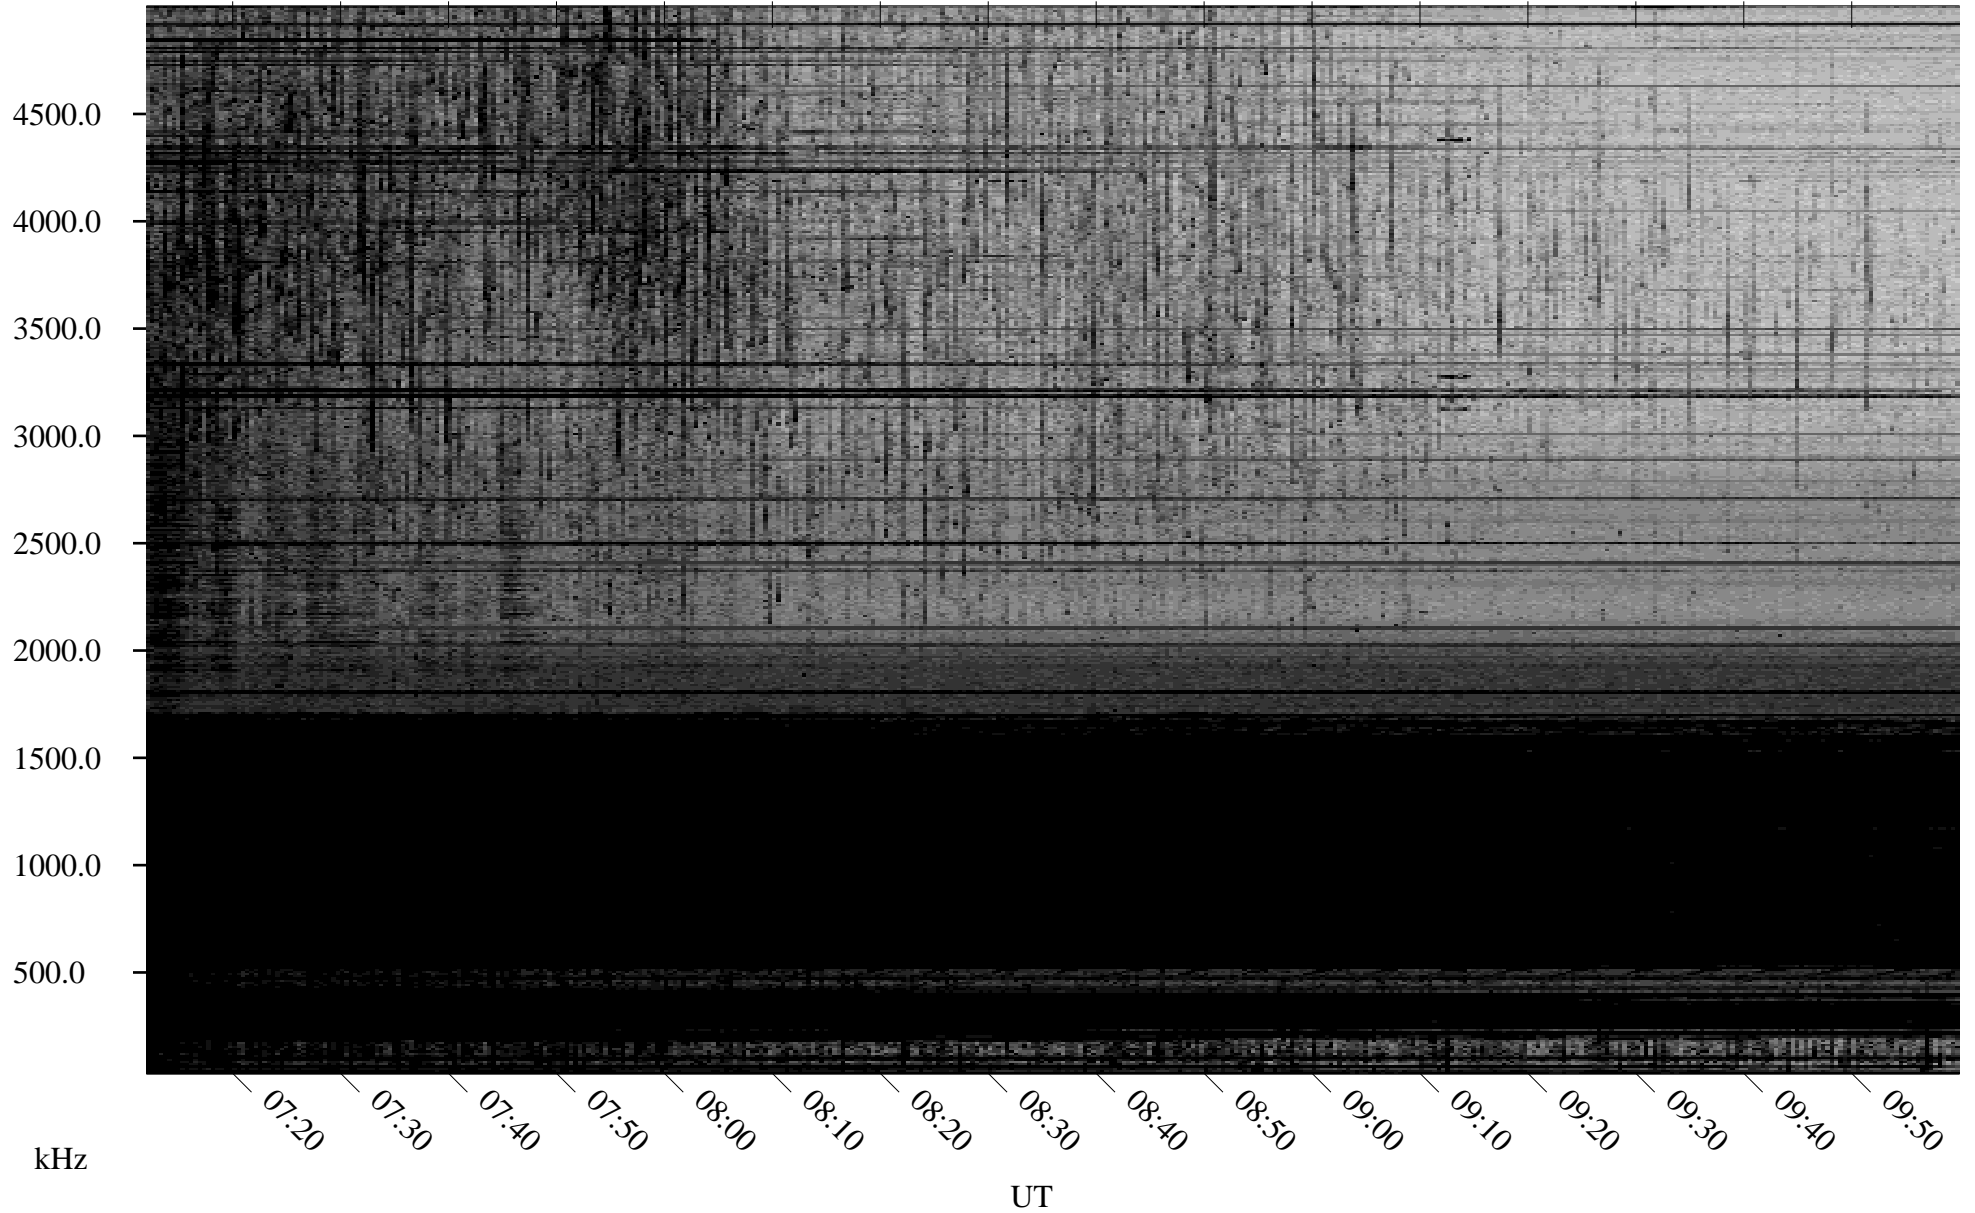

# 02/26/2009 Churchill, Manitoba

Linear Scale    Black = 161    White = 15

ch090571.r00SUm max\_12

Page 1

# 02/26/2009 Churchill, Manitoba

Linear Scale    Black = 161    White = 15

ch090571.r00SUm max\_12

Page 2

# 02/27/2009 Churchill, Manitoba

Linear Scale    Black = 161    White = 15

ch090571.r00SUm max\_12

Page 3

02/27/2009 Churchill, Manitoba

Linear Scale Black = 161 White = 15

ch090571.r00SUm max\_12

Page 4

# 02/27/2009 Churchill, Manitoba

Linear Scale    Black = 161    White = 15

ch090571.r00SUm max\_12

Page 5