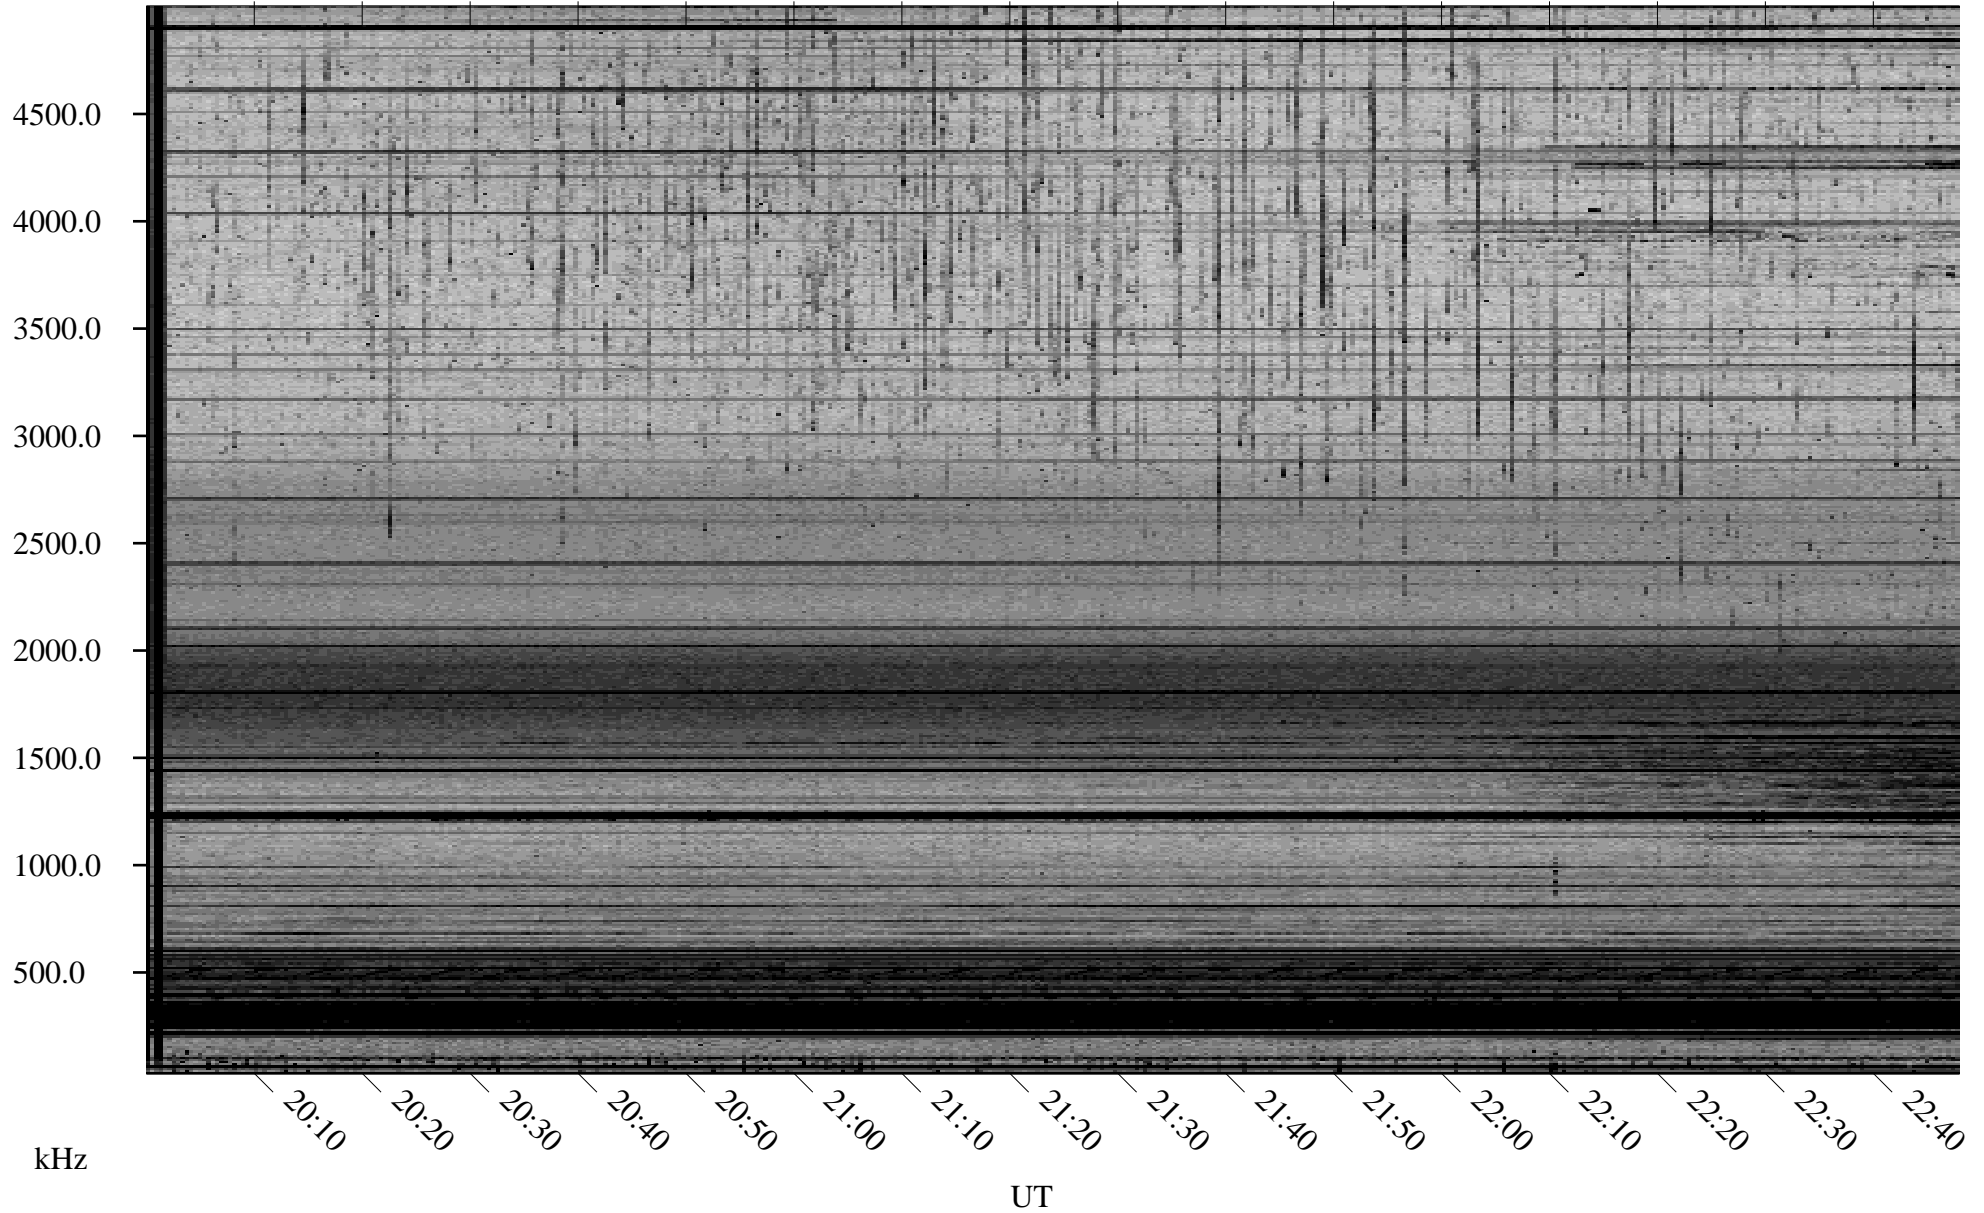

# 02/26/2009 Churchill, Manitoba

Linear Scale    Black = 161    White = 15

ch090571.r00SUm max\_12

Page 1

# 02/26/2009 Churchill, Manitoba

Linear Scale    Black = 161    White = 15

ch090571.r00SUm max\_12

Page 2

# 02/27/2009 Churchill, Manitoba

Linear Scale    Black = 161    White = 15

ch090571.r00SUm max\_12

Page 3

02/27/2009 Churchill, Manitoba

Linear Scale Black = 161 White = 15

ch090571.r00SUm max\_12

Page 4

# 02/27/2009 Churchill, Manitoba

Linear Scale    Black = 161    White = 15

ch090571.r00SUm max\_12

Page 5