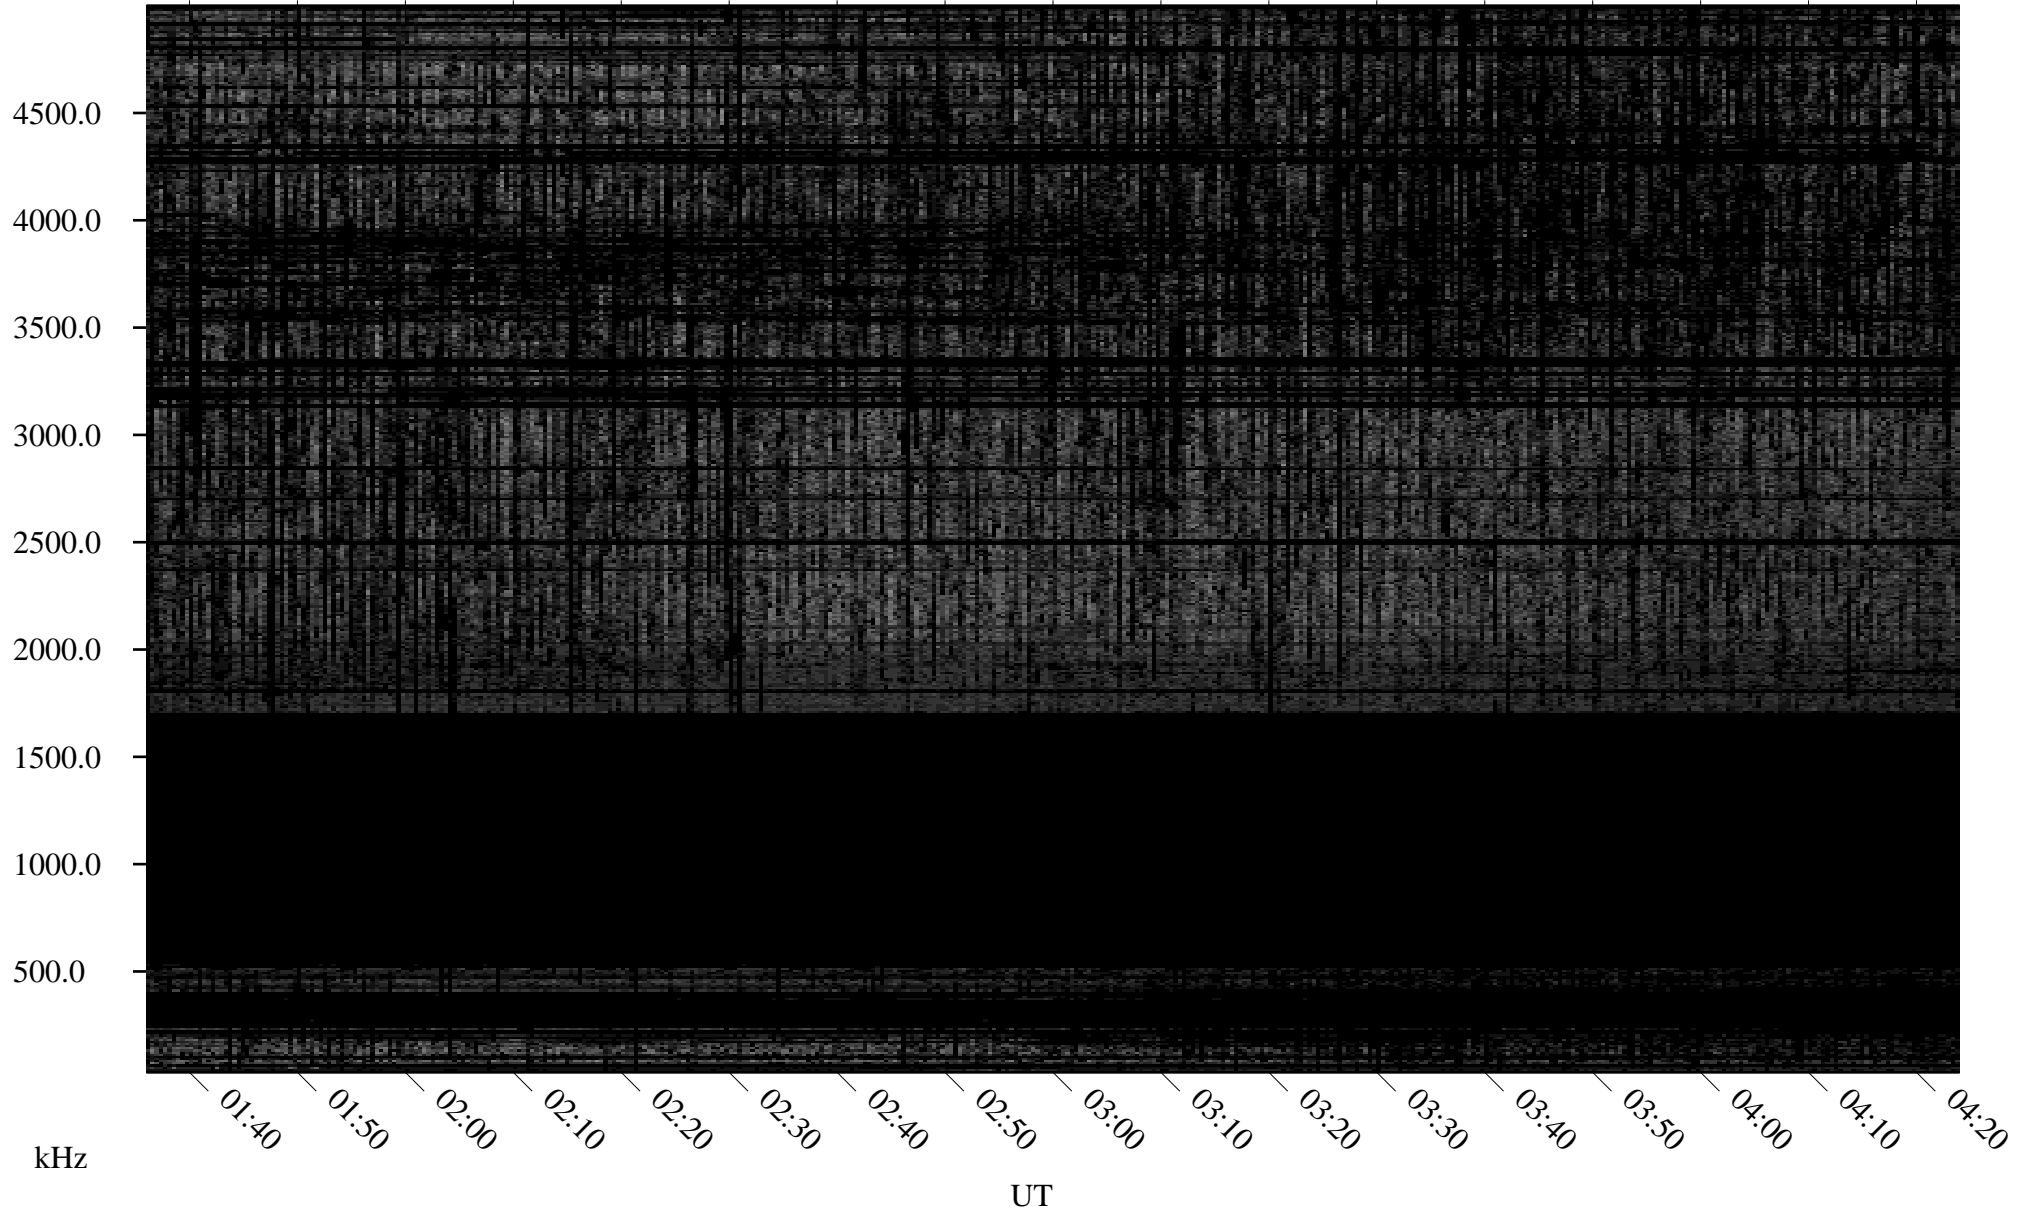

# 02/26/2009 Churchill, Manitoba

Linear Scale    Black = 161    White = 15

ch090571.r00SUm max\_12

Page 1

# 02/26/2009 Churchill, Manitoba

Linear Scale    Black = 161    White = 15

ch090571.r00SUm max\_12

Page 2

# 02/27/2009 Churchill, Manitoba

Linear Scale    Black = 161    White = 15

ch090571.r00SUm max\_12

Page 3

02/27/2009 Churchill, Manitoba

Linear Scale Black = 161 White = 15

ch090571.r00SUm max\_12

Page 4

# 02/27/2009 Churchill, Manitoba

Linear Scale    Black = 161    White = 15

ch090571.r00SUm max\_12

Page 5