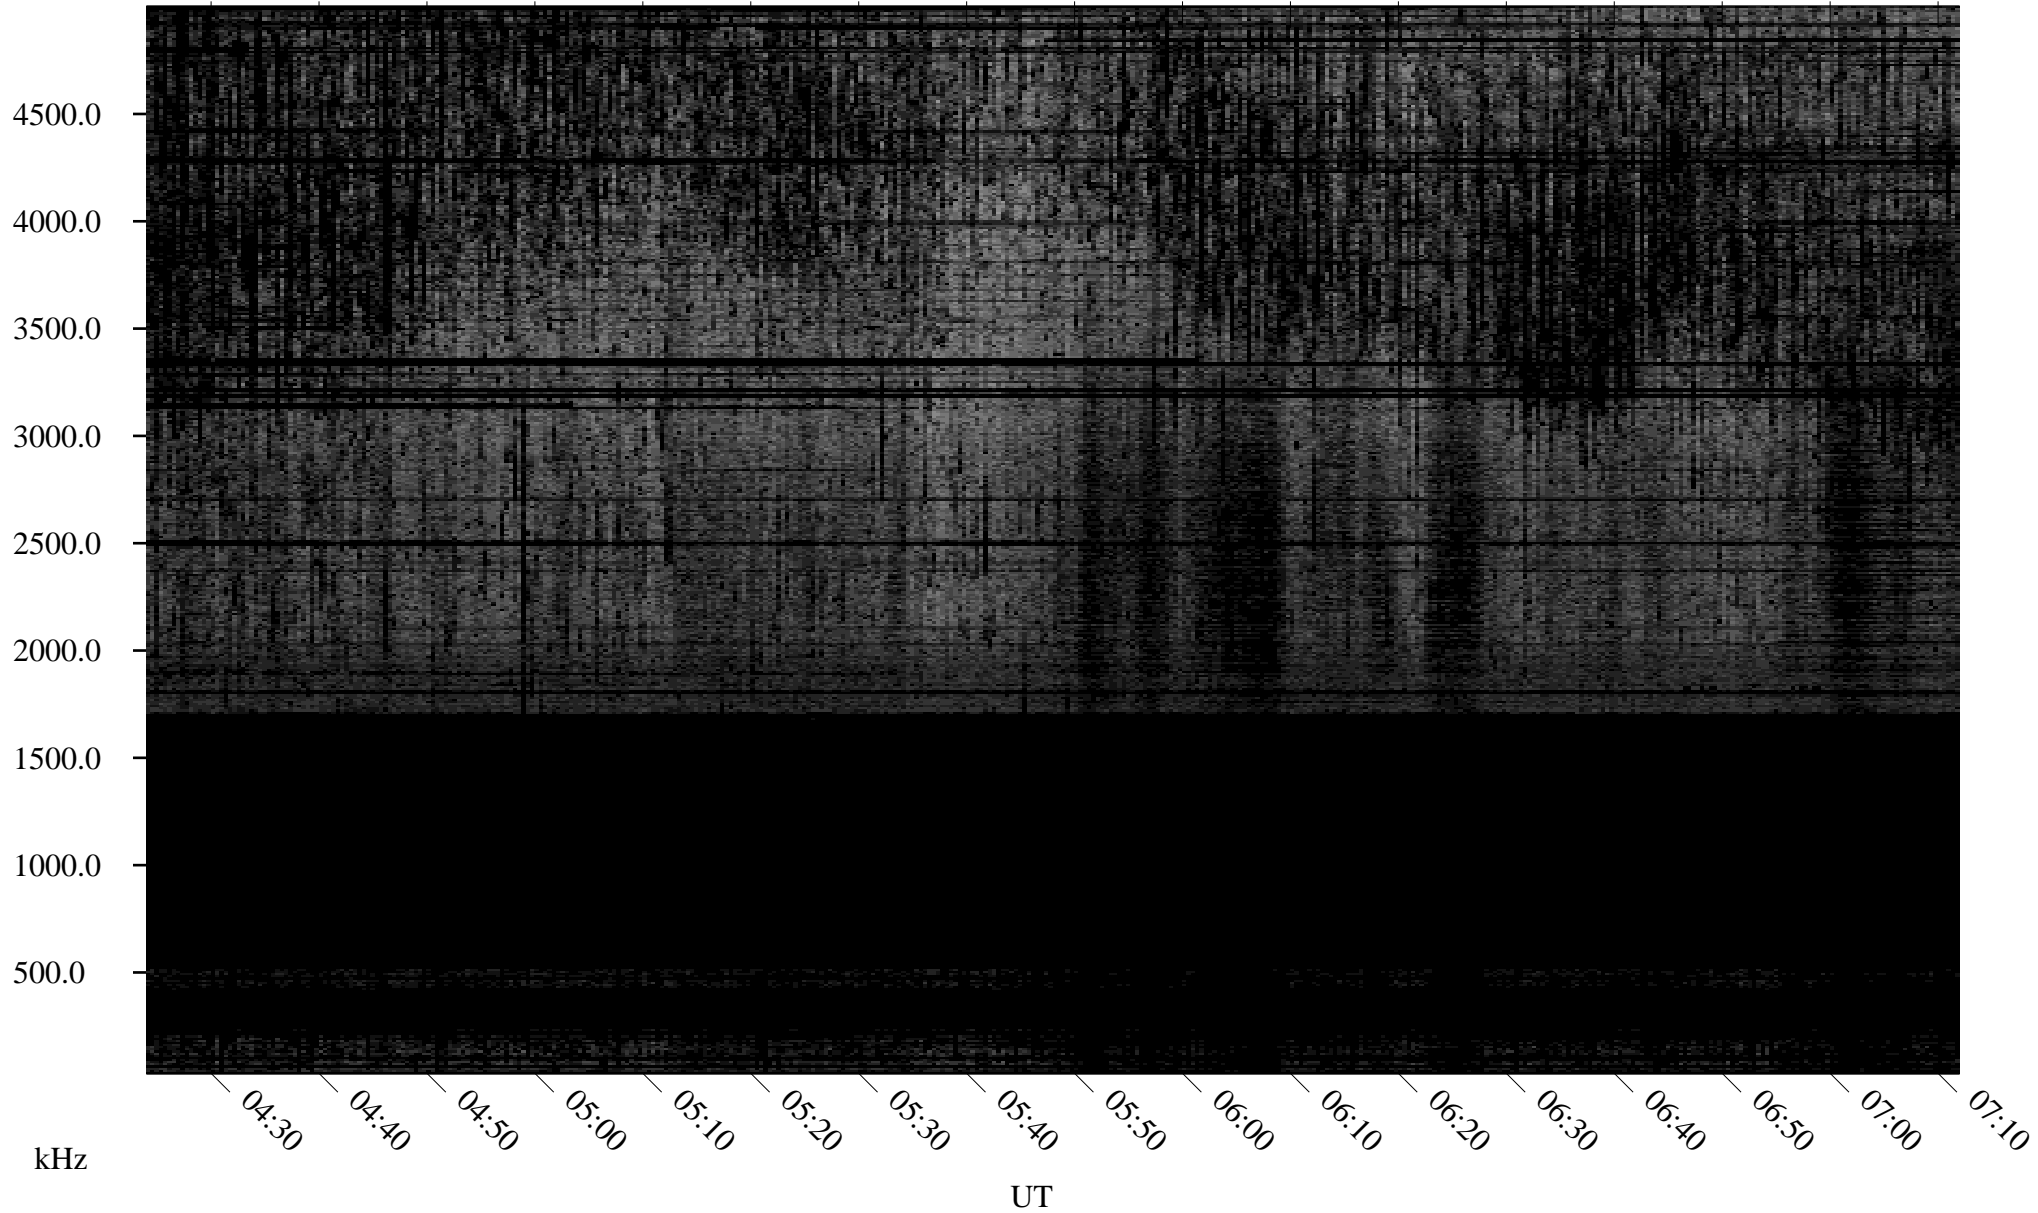

# 02/26/2009 Churchill, Manitoba

Linear Scale    Black = 161    White = 15

ch090571.r00SUm max\_12

Page 1

# 02/26/2009 Churchill, Manitoba

Linear Scale    Black = 161    White = 15

ch090571.r00SUm max\_12

Page 2

# 02/27/2009 Churchill, Manitoba

Linear Scale    Black = 161    White = 15

ch090571.r00SUm max\_12

Page 3

02/27/2009 Churchill, Manitoba

Linear Scale Black = 161 White = 15

ch090571.r00SUm max\_12

Page 4

# 02/27/2009 Churchill, Manitoba

Linear Scale    Black = 161    White = 15

ch090571.r00SUm max\_12

Page 5