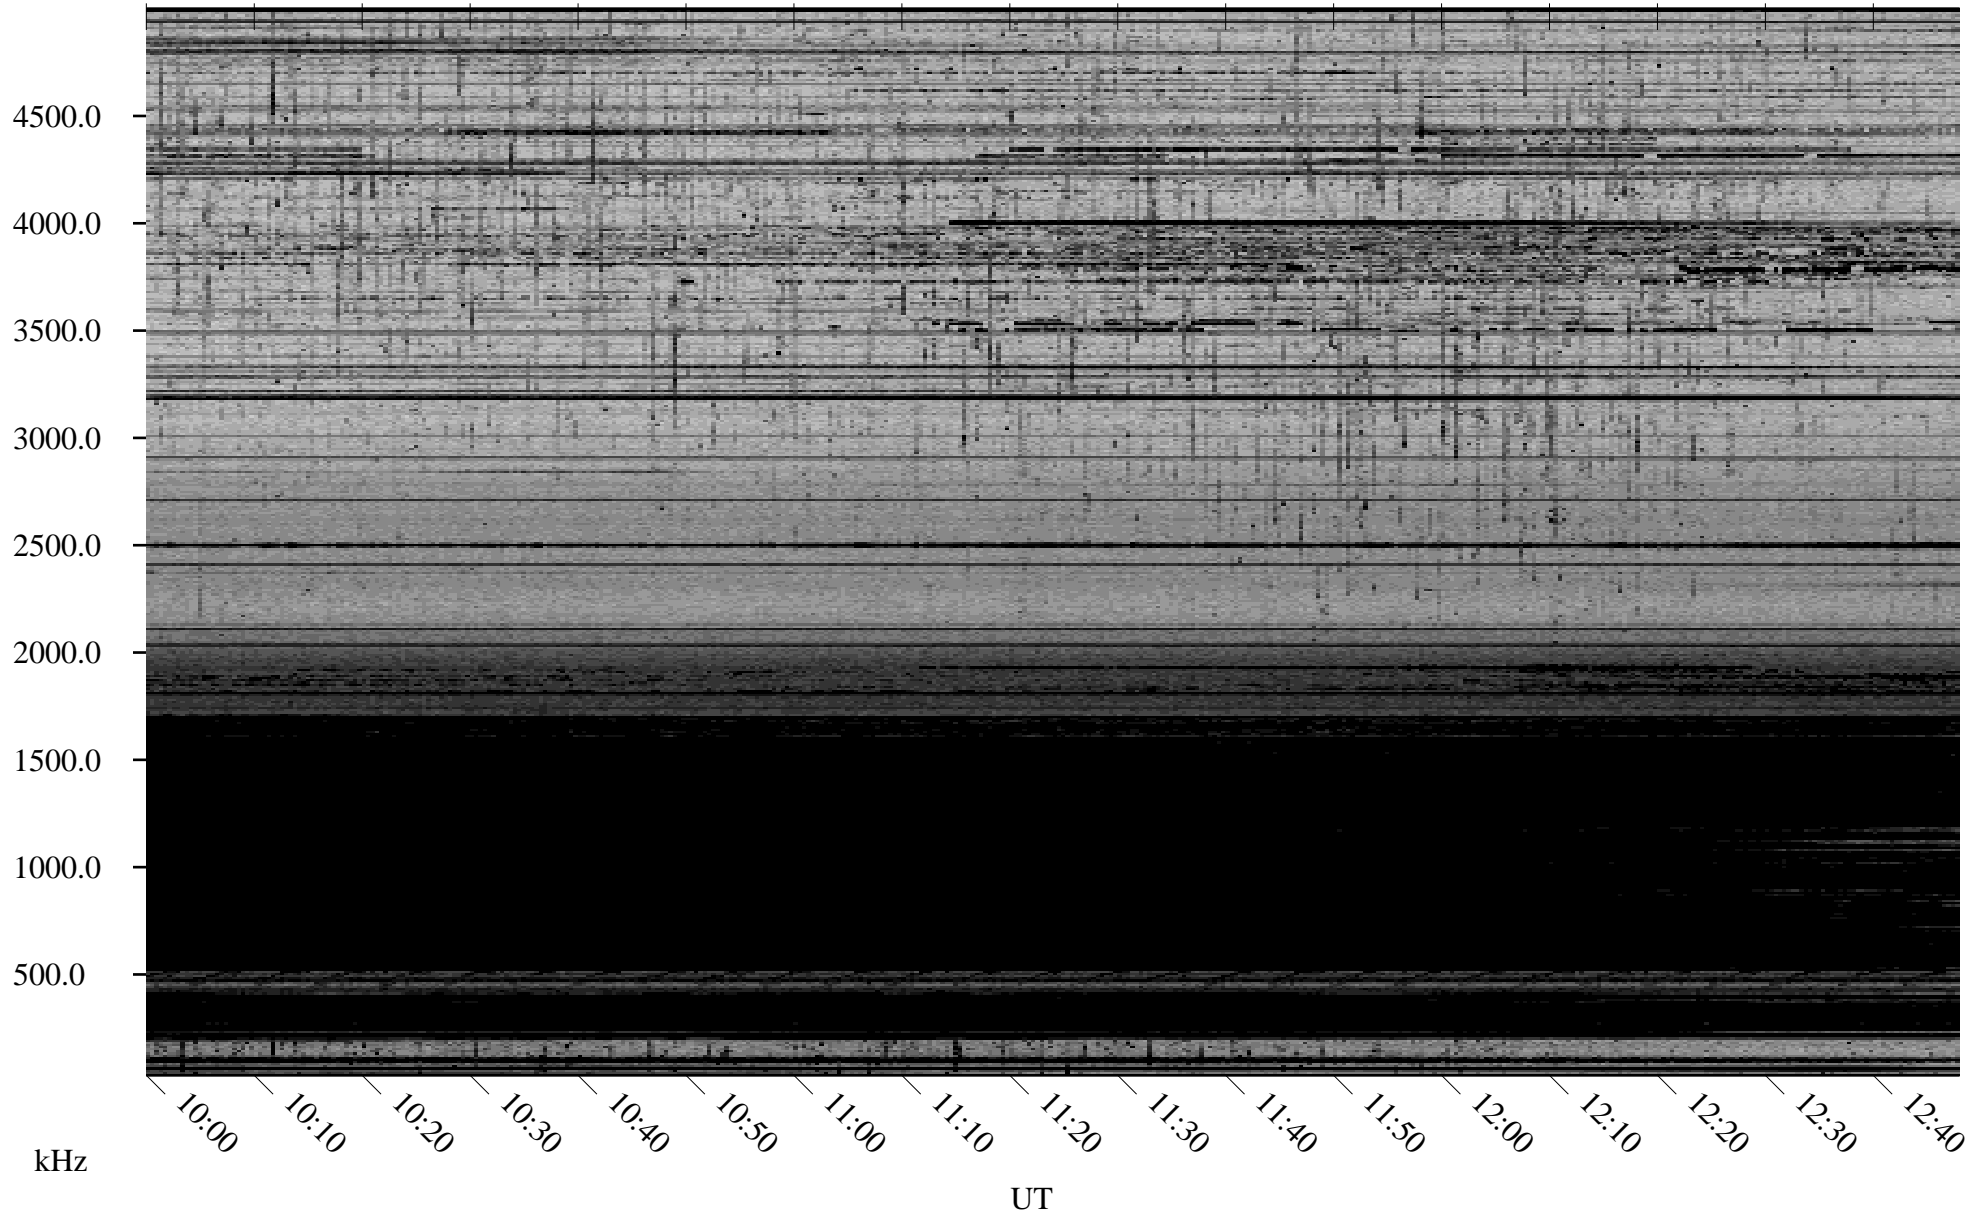

02/28/2009 Churchill, Manitoba

Linear Scale   Black = 161   White = 15

ch09058l.r00SUm max_12

Page 6