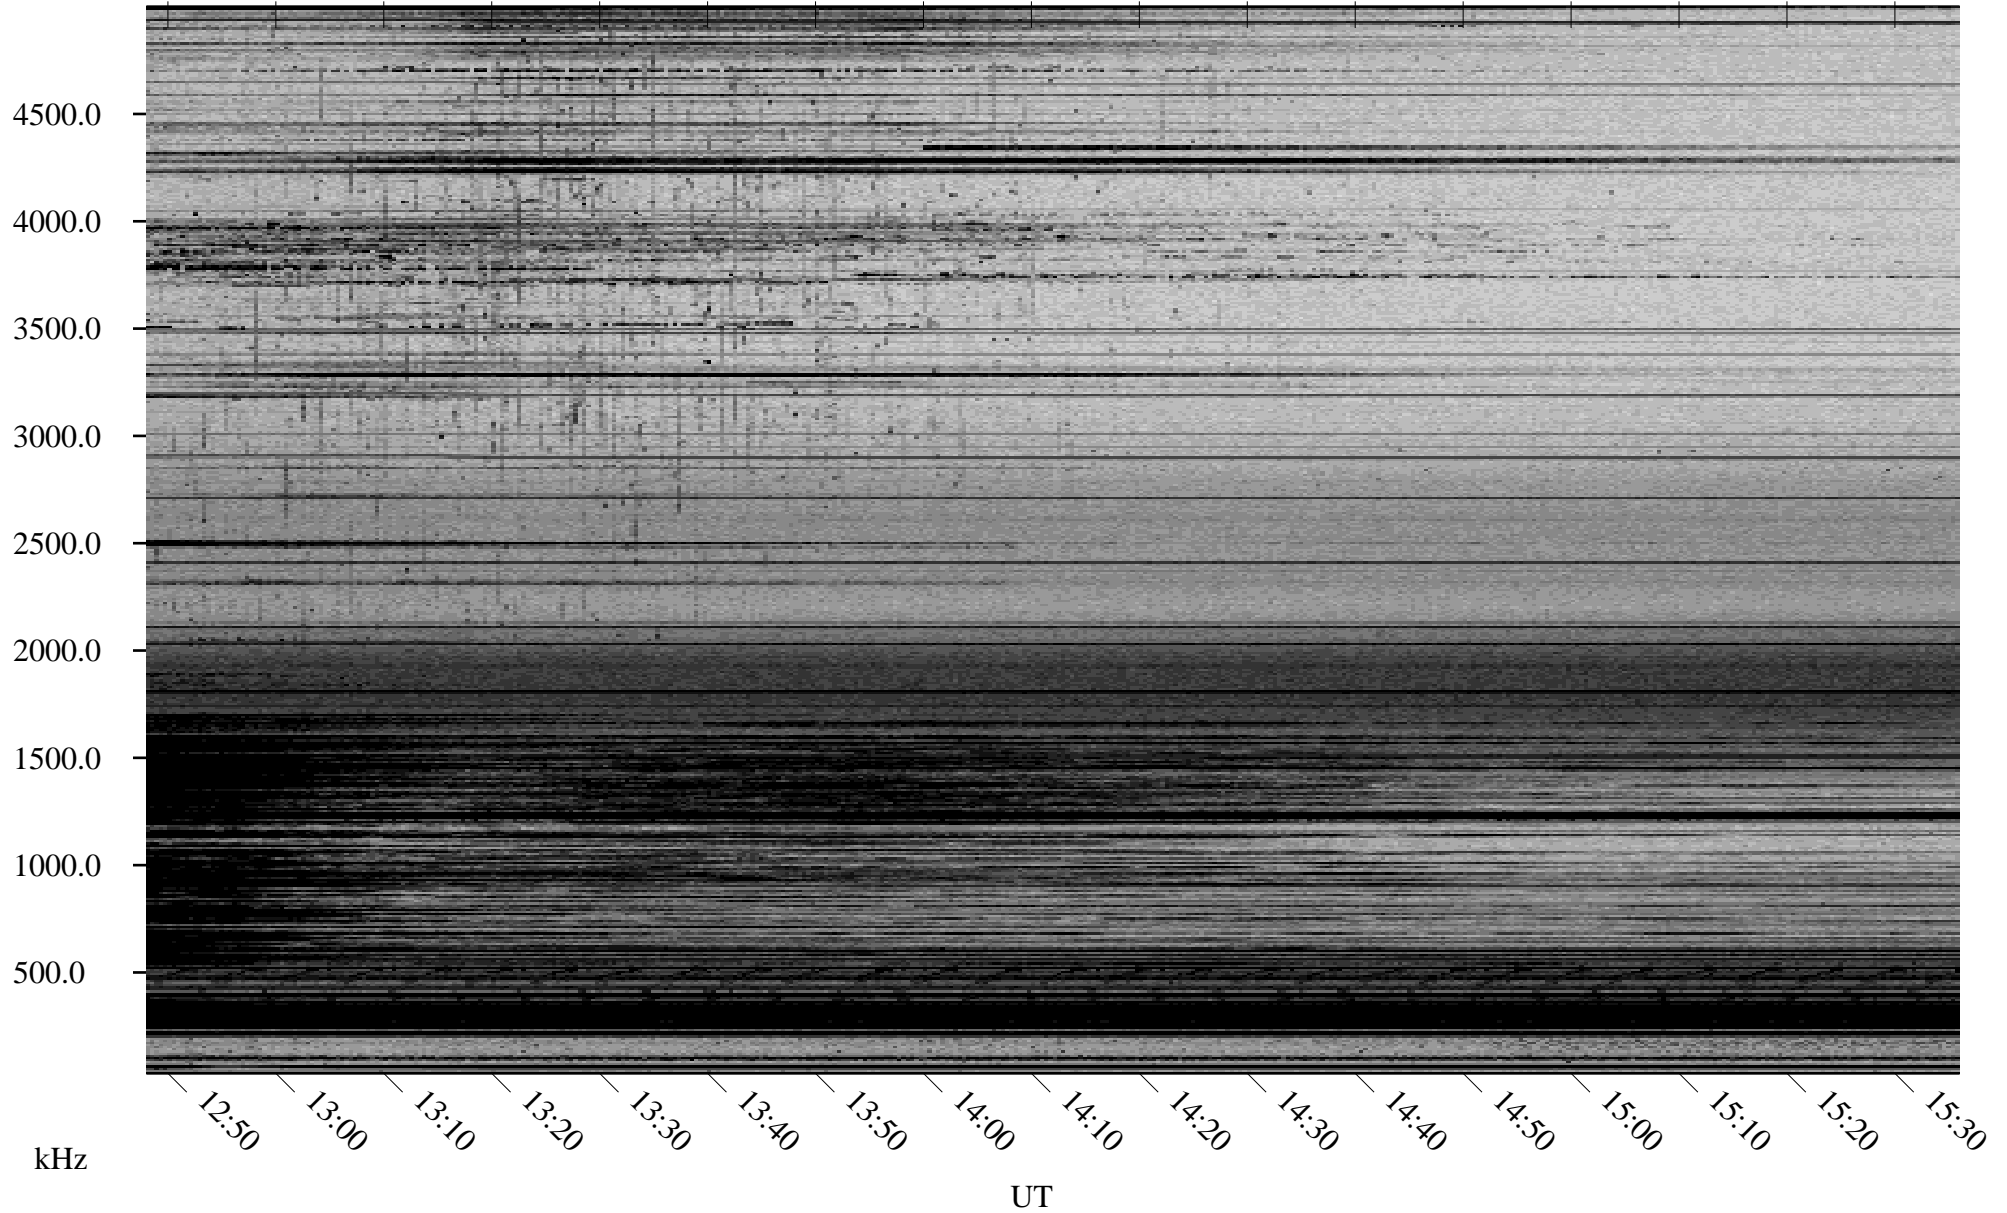

# 02/28/2009 Churchill, Manitoba

Linear Scale    Black = 161    White = 15

ch09058l.r00SUm max\_12

Page 6

# 02/28/2009 Churchill, Manitoba

Linear Scale    Black = 161    White = 15

ch09058l.r00SUm max\_12

Page 7