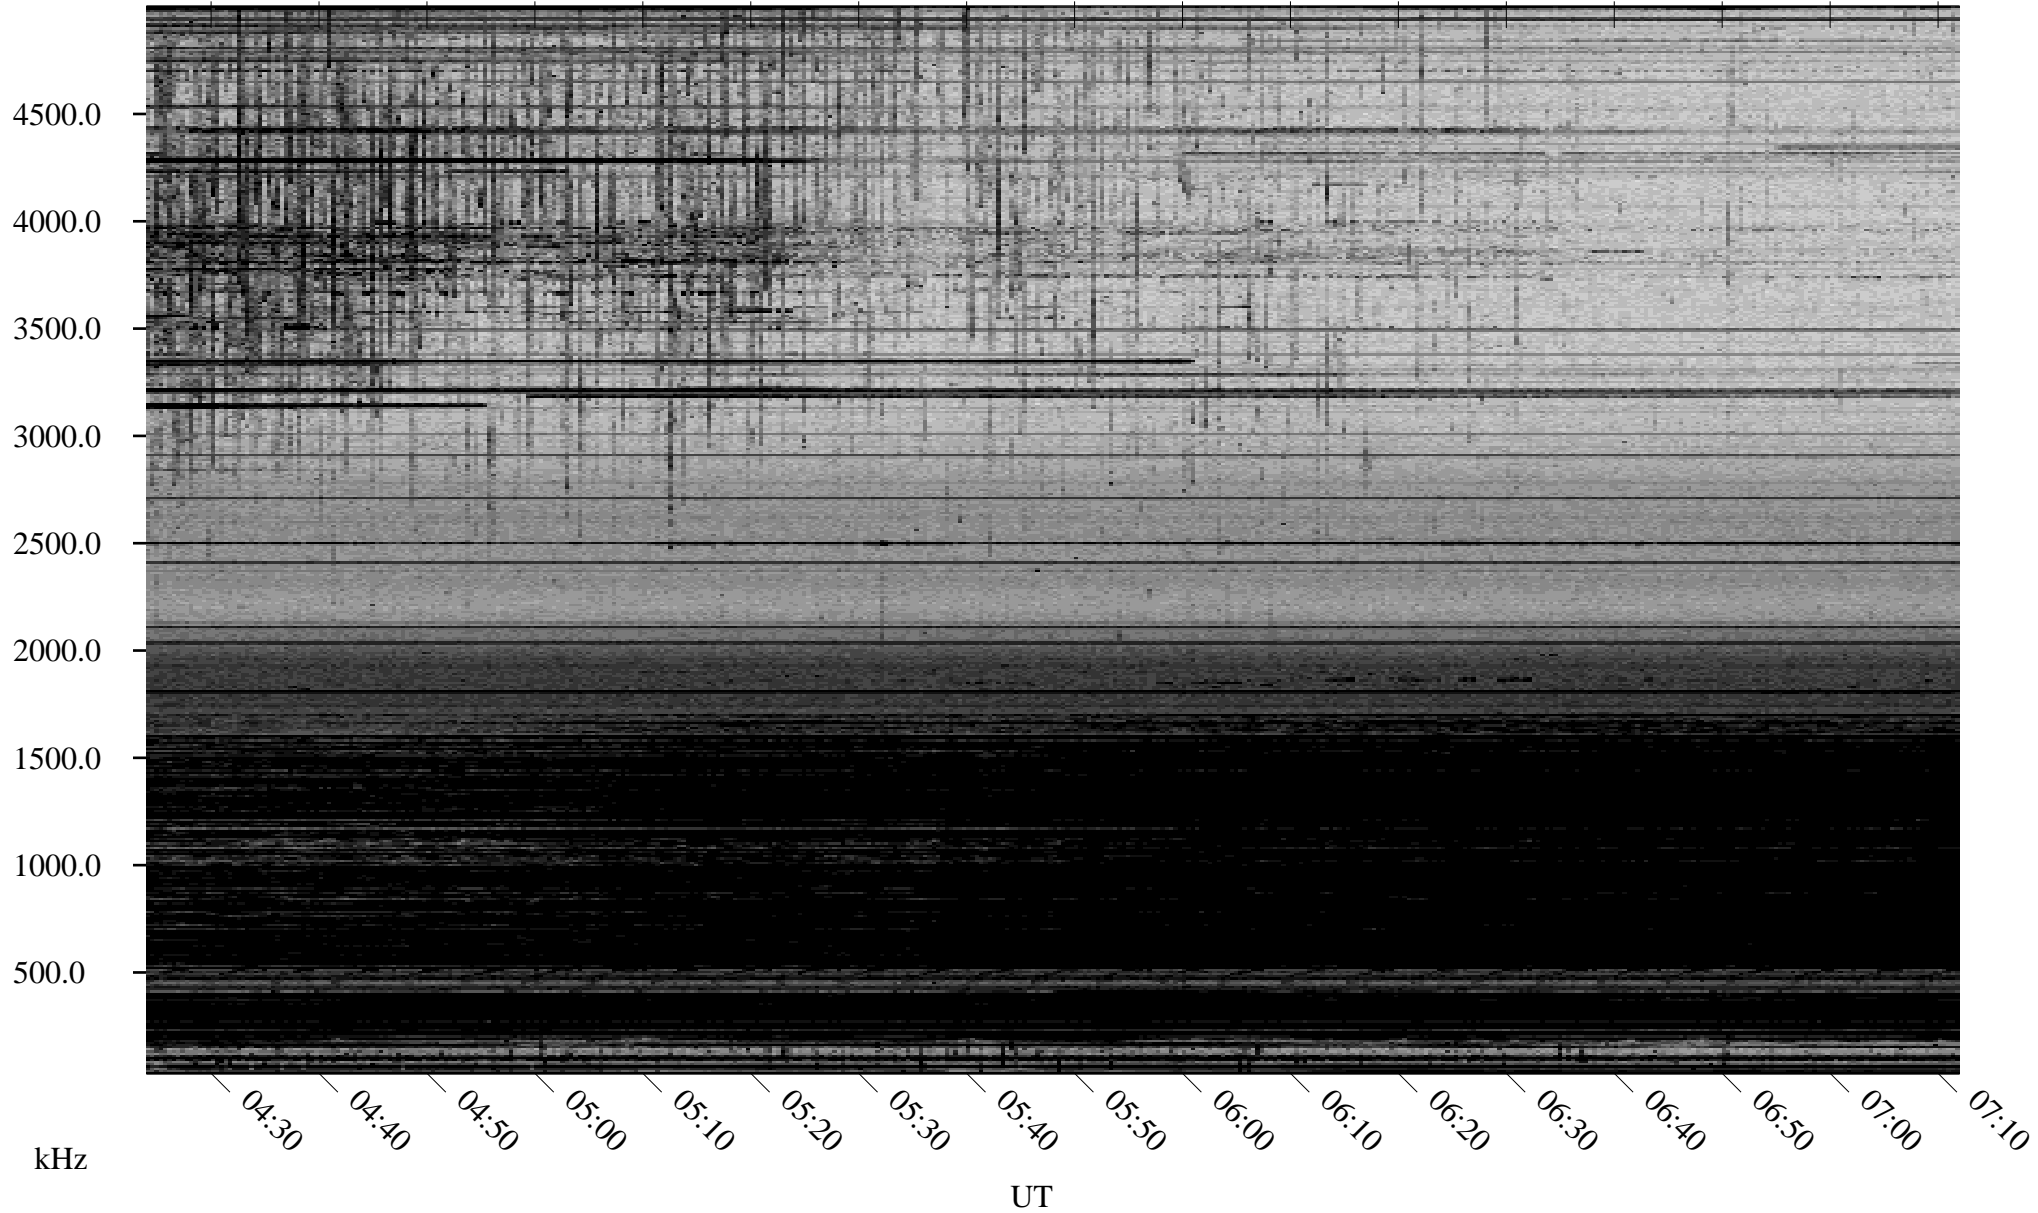

# 02/27/2009 Churchill, Manitoba

Linear Scale    Black = 161    White = 15

ch09058l.r00SUm max\_12

Page 1

# 02/27/2009 Churchill, Manitoba

Linear Scale    Black = 161    White = 15

ch09058l.r00SUm max\_12

Page 2

# 02/28/2009 Churchill, Manitoba

Linear Scale    Black = 161    White = 15

ch09058l.r00SUm max\_12

Page 3

# 02/28/2009 Churchill, Manitoba

Linear Scale    Black = 161    White = 15

ch09058l.r00SUm max\_12

Page 4