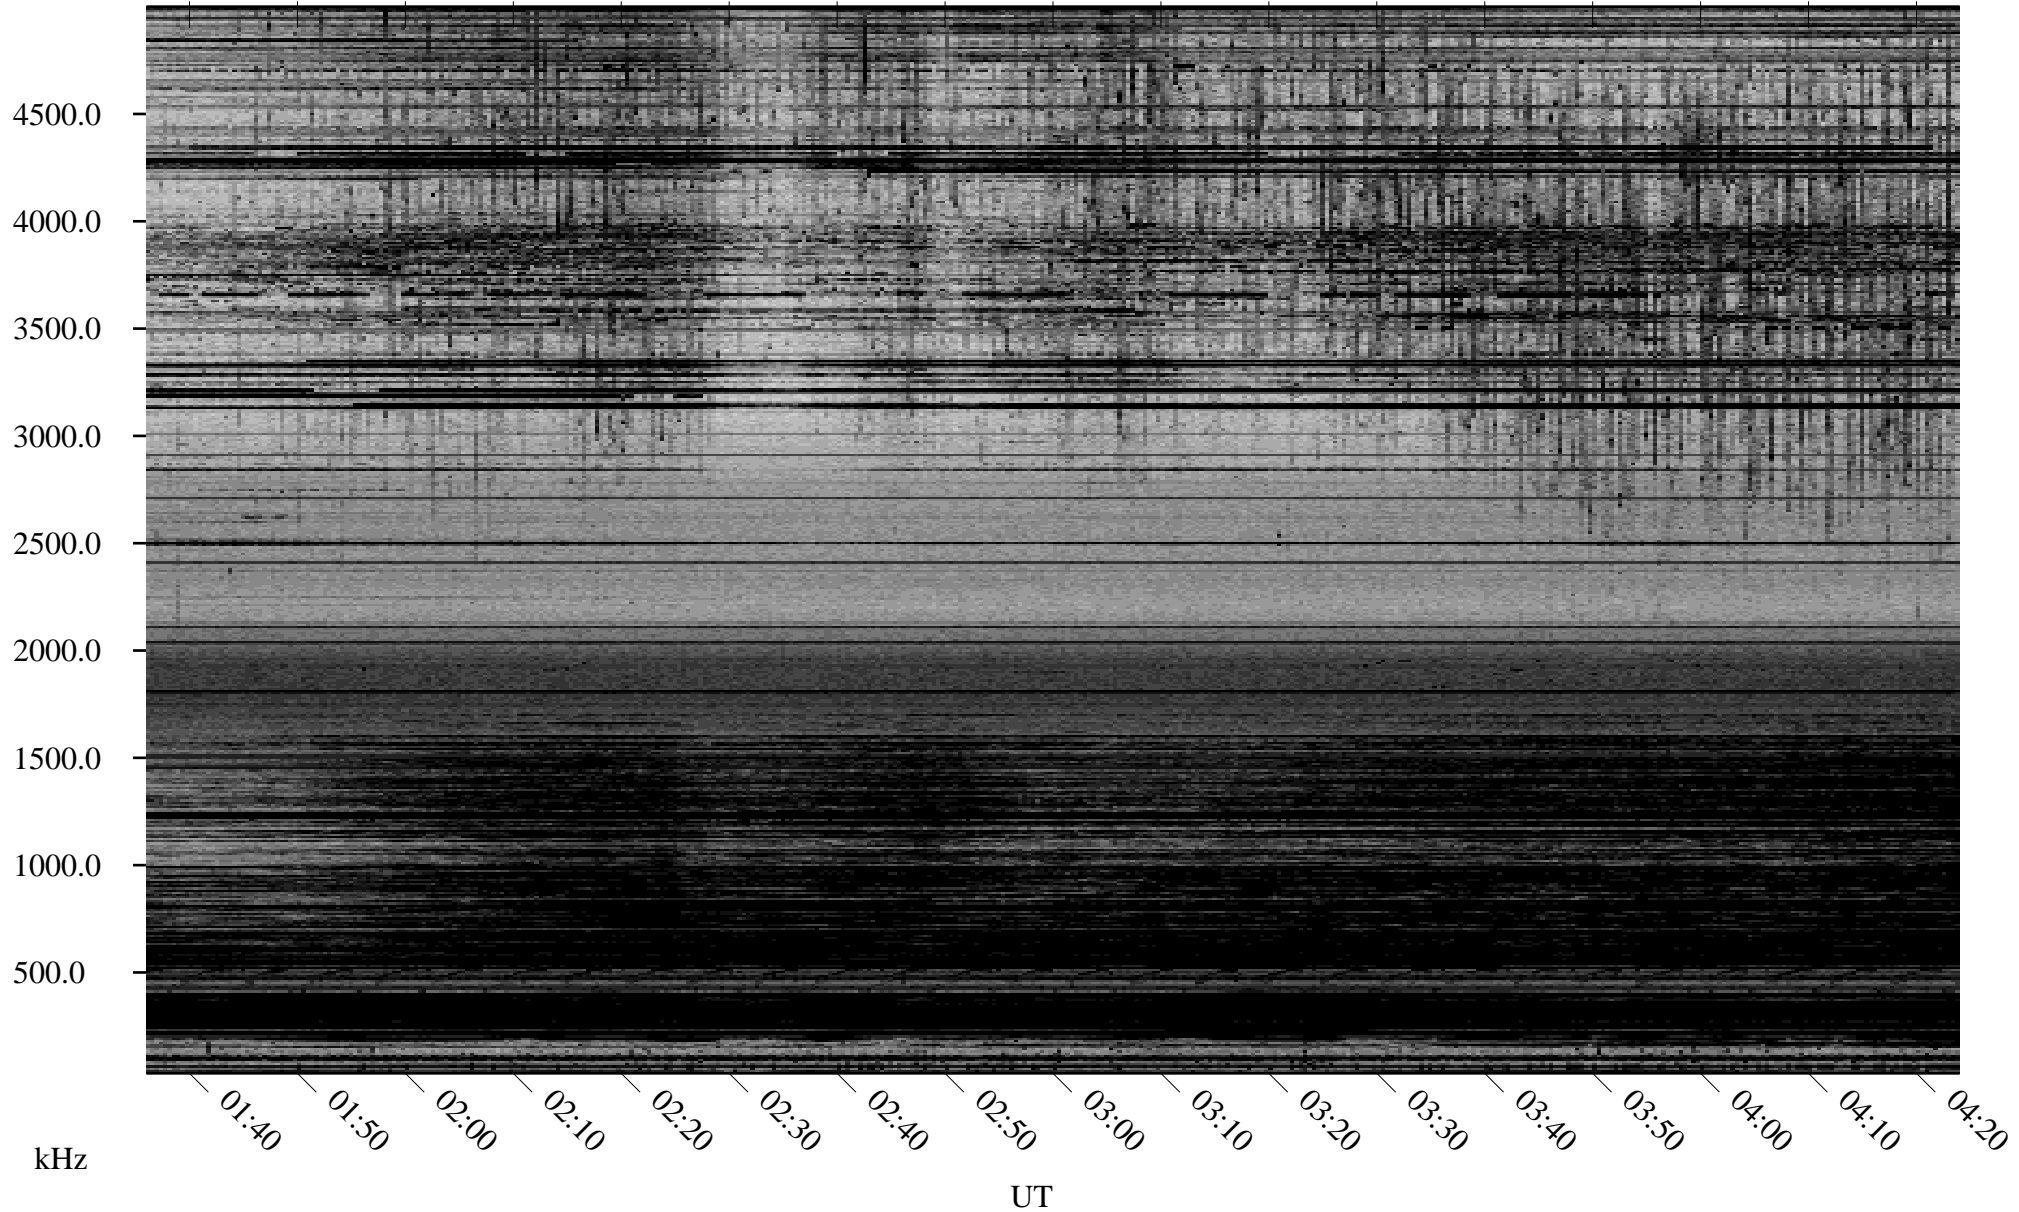

# 02/27/2009 Churchill, Manitoba

Linear Scale    Black = 161    White = 15

ch09058l.r00SUm max\_12

Page 1

# 02/27/2009 Churchill, Manitoba

Linear Scale    Black = 161    White = 15

ch09058l.r00SUm max\_12

Page 2

# 02/28/2009 Churchill, Manitoba

Linear Scale    Black = 161    White = 15

ch09058l.r00SUm max\_12

Page 3

# 02/28/2009 Churchill, Manitoba

Linear Scale    Black = 161    White = 15

ch09058l.r00SUm max\_12

Page 4