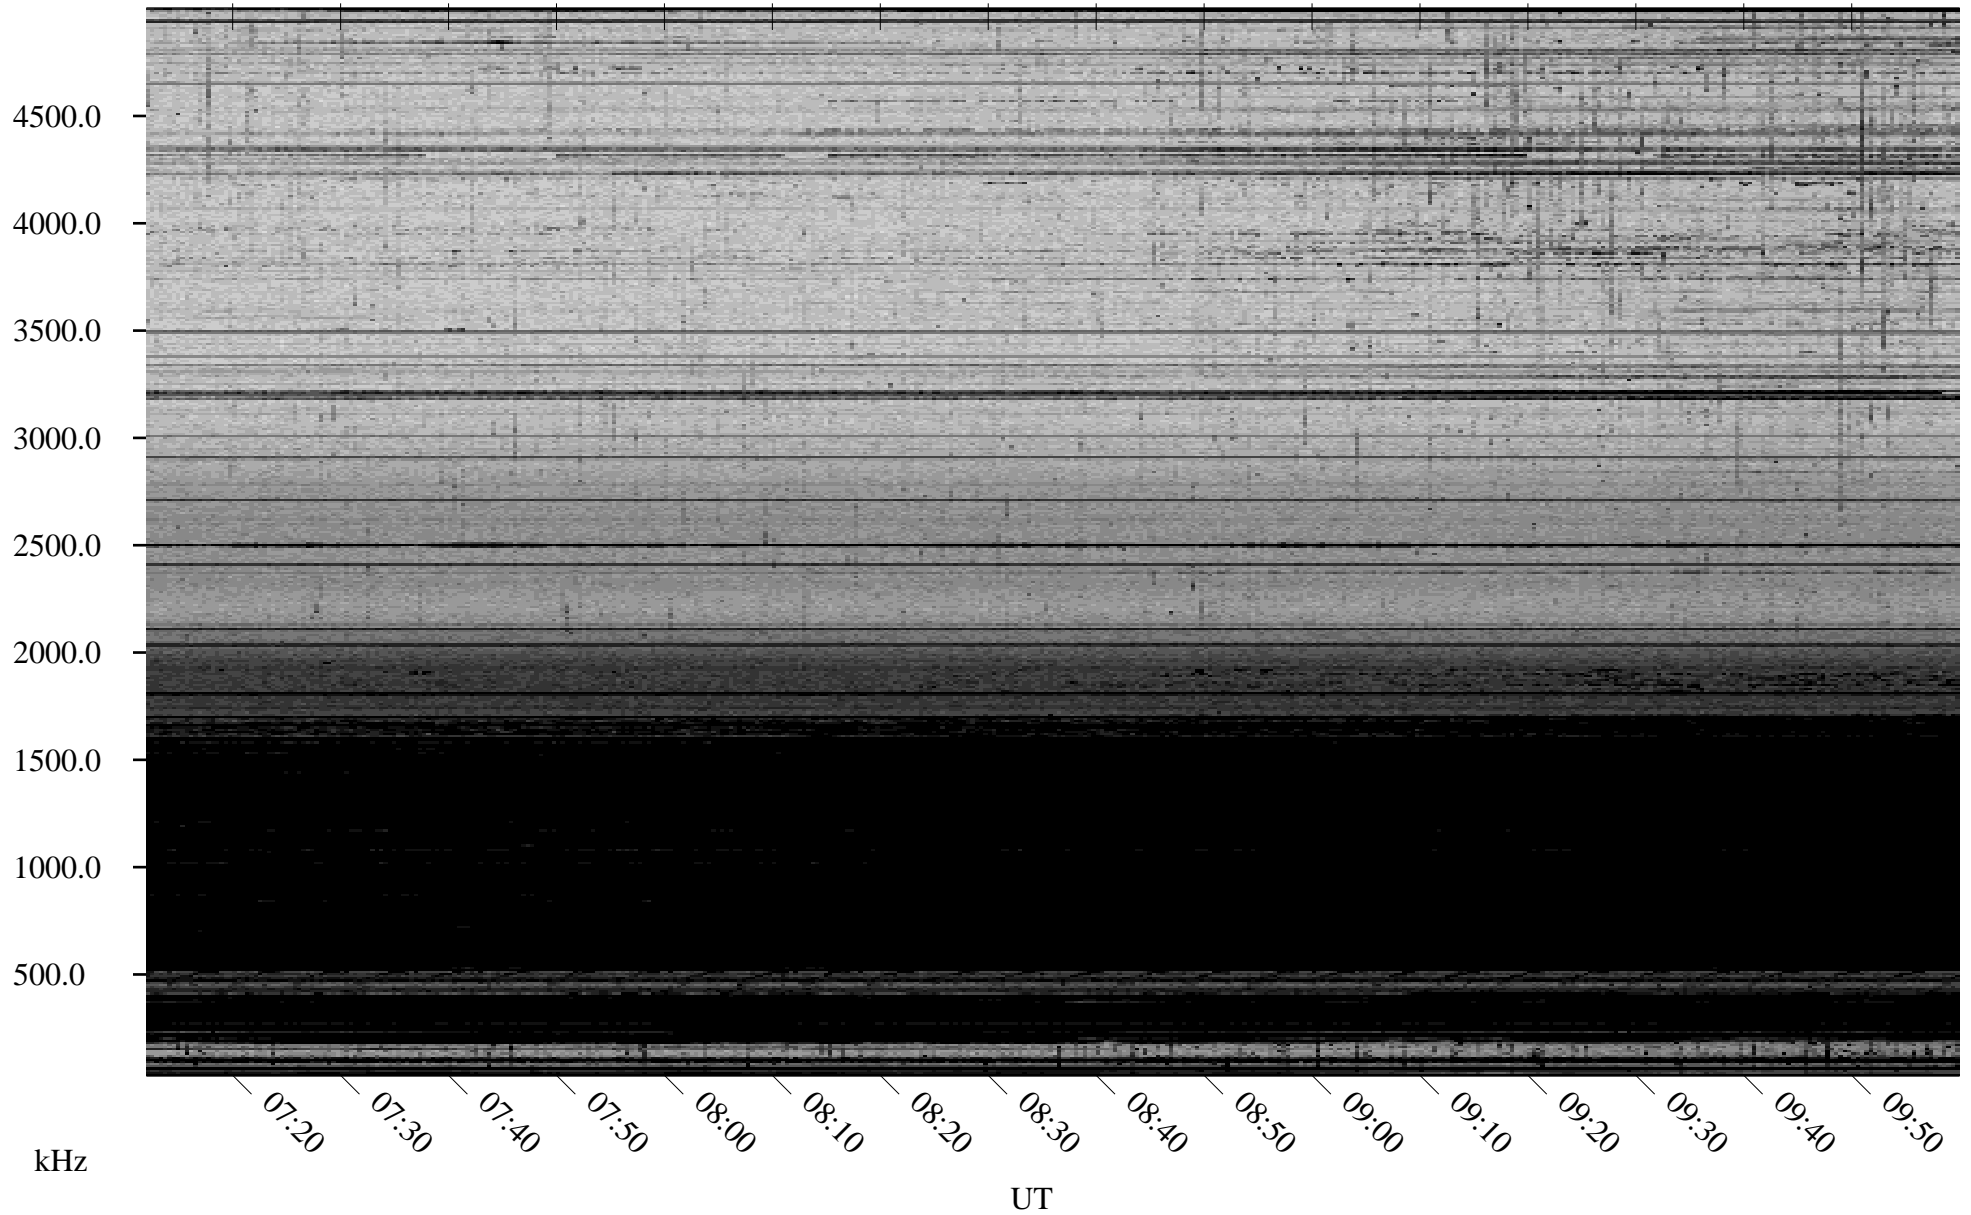

# 02/28/2009 Churchill, Manitoba

Linear Scale    Black = 161    White = 15

ch09058l.r00SUm max\_12

Page 4

# 02/28/2009 Churchill, Manitoba

Linear Scale    Black = 161    White = 15

ch09058l.r00SUm max\_12

Page 5