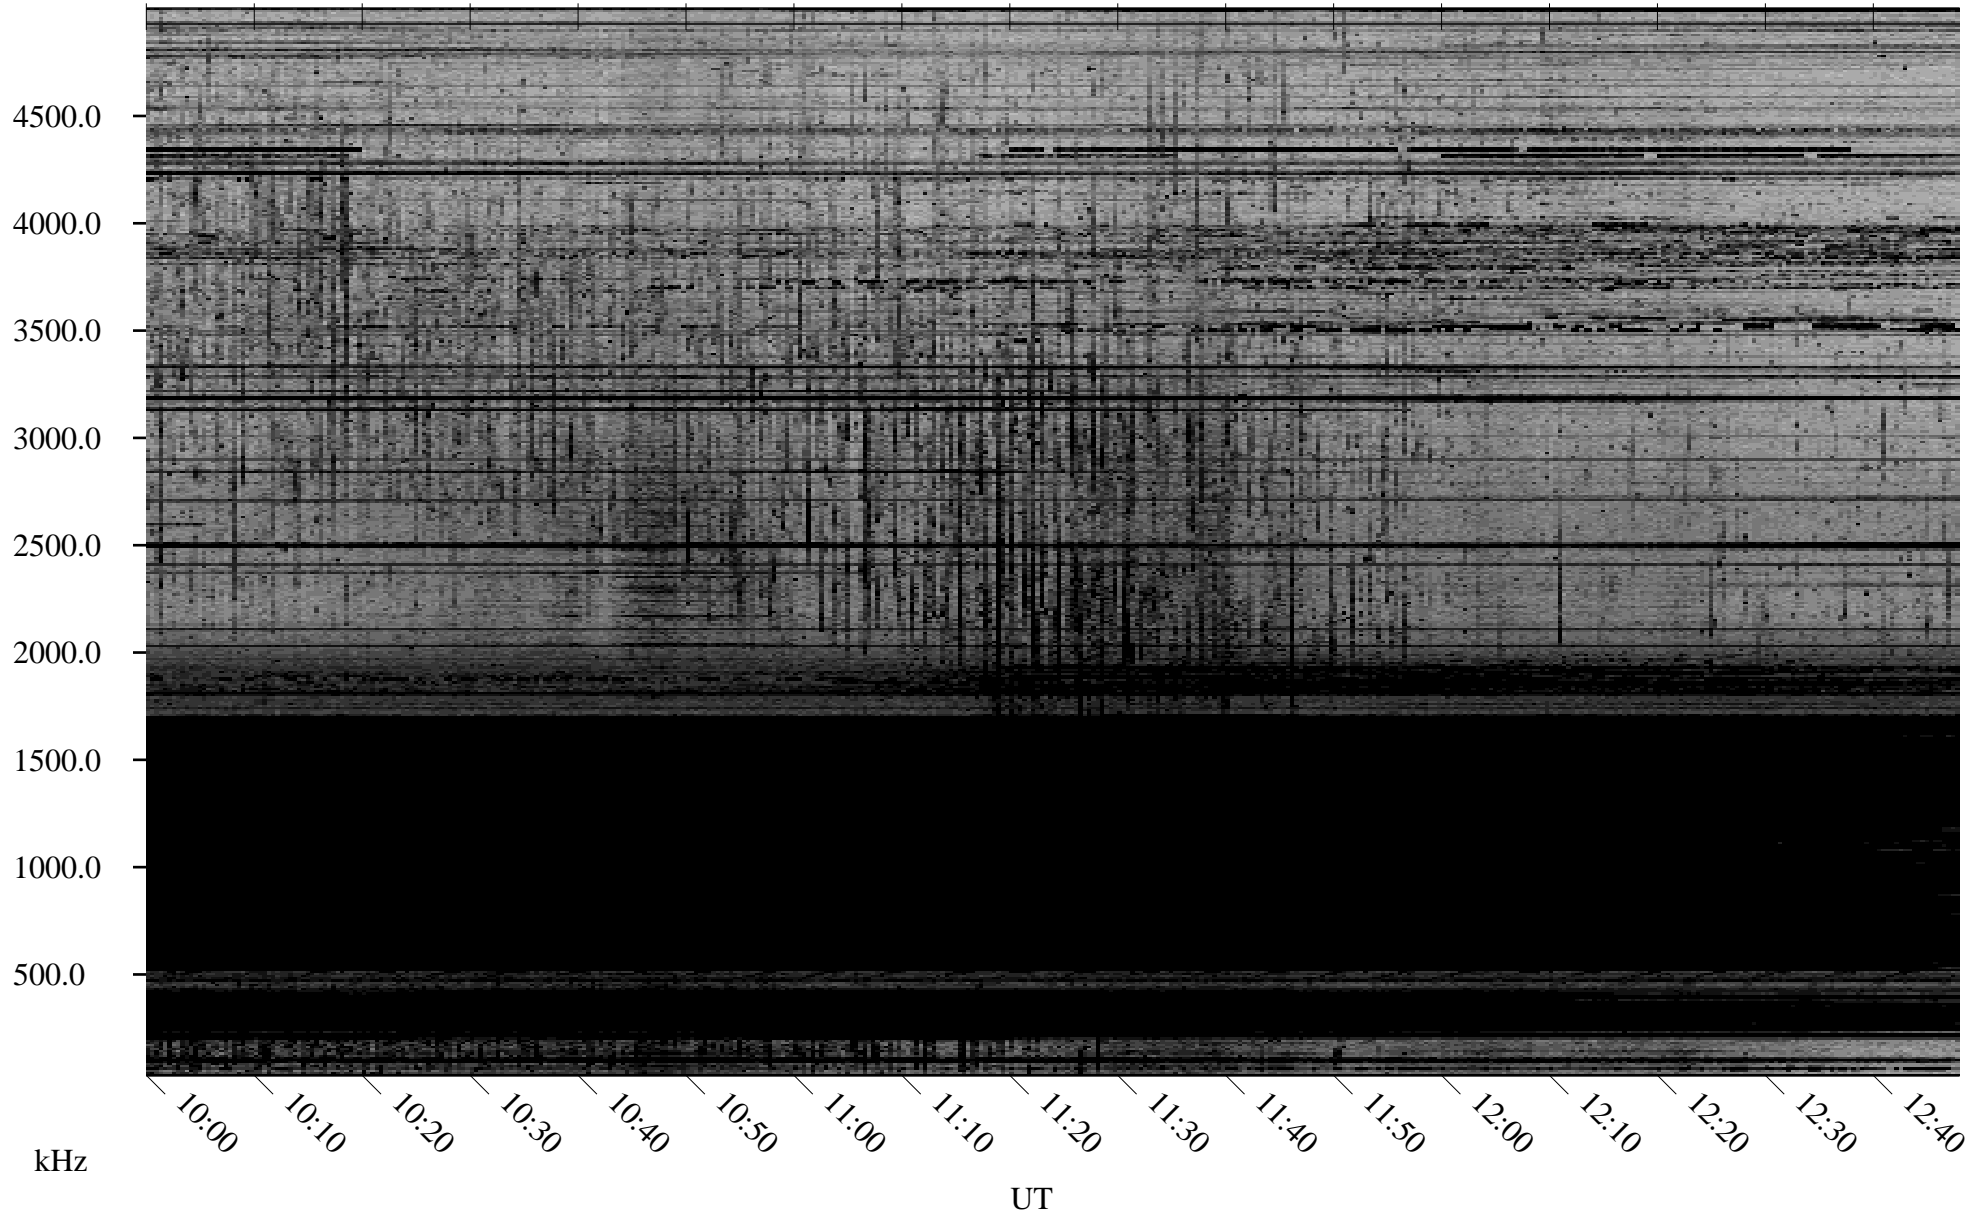

# 03/01/2009 Churchill, Manitoba

Linear Scale    Black = 161    White = 15

ch09059l.r00SUm max\_12

Page 5

# 03/01/2009 Churchill, Manitoba

Linear Scale    Black = 161    White = 15

ch09059l.r00SUm max\_12

Page 6