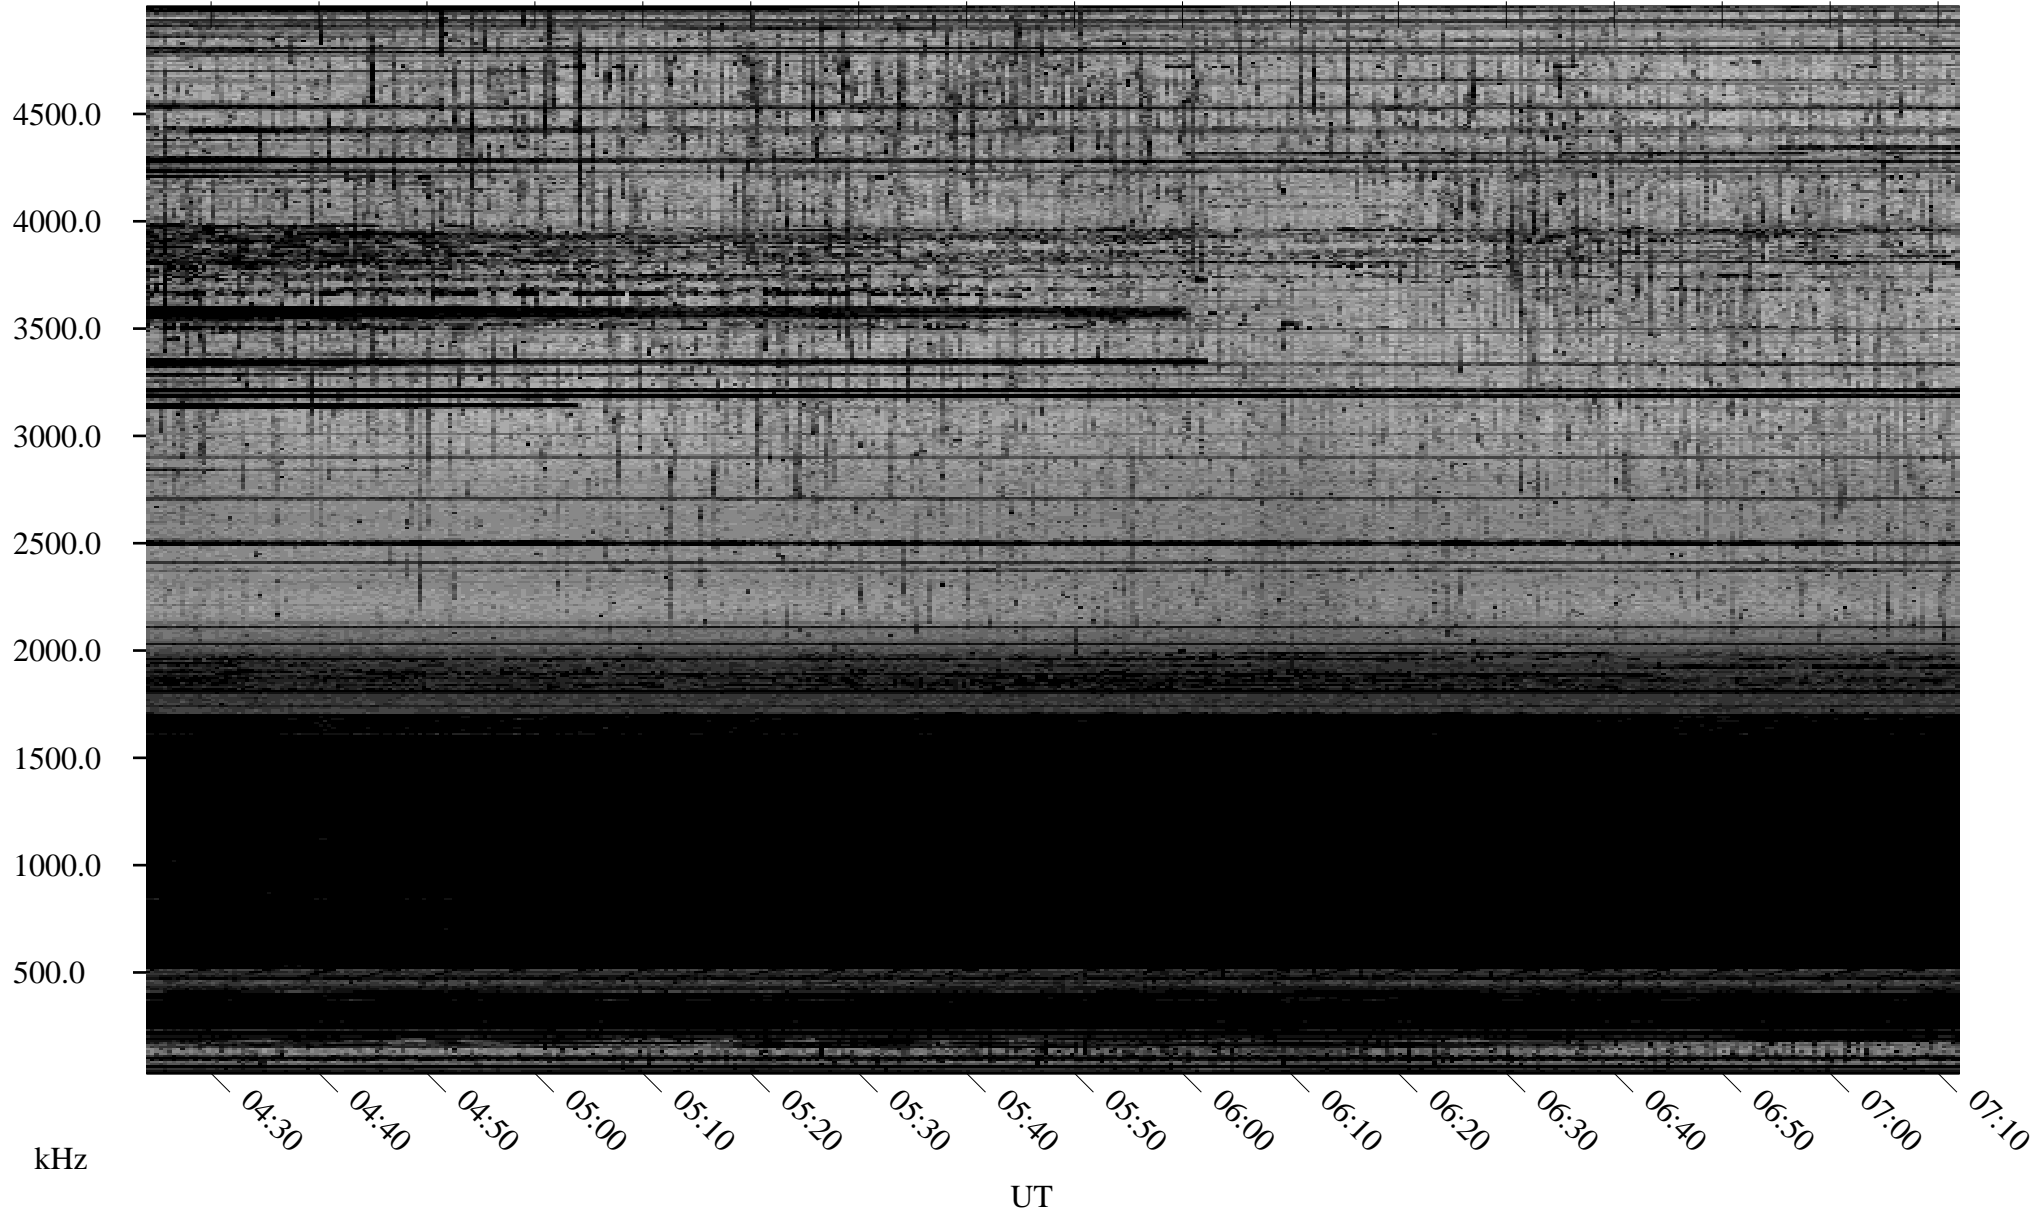

# 02/28/2009 Churchill, Manitoba

Linear Scale    Black = 161    White = 15

ch09059l.r00SUm max\_12

Page 1

# 02/28/2009 Churchill, Manitoba

Linear Scale    Black = 161    White = 15

ch09059l.r00SUm max\_12

Page 2

# 03/01/2009 Churchill, Manitoba

Linear Scale    Black = 161    White = 15

ch09059l.r00SUm max\_12

Page 3

# 03/01/2009 Churchill, Manitoba

Linear Scale    Black = 161    White = 15

ch09059l.r00SUm max\_12

Page 4