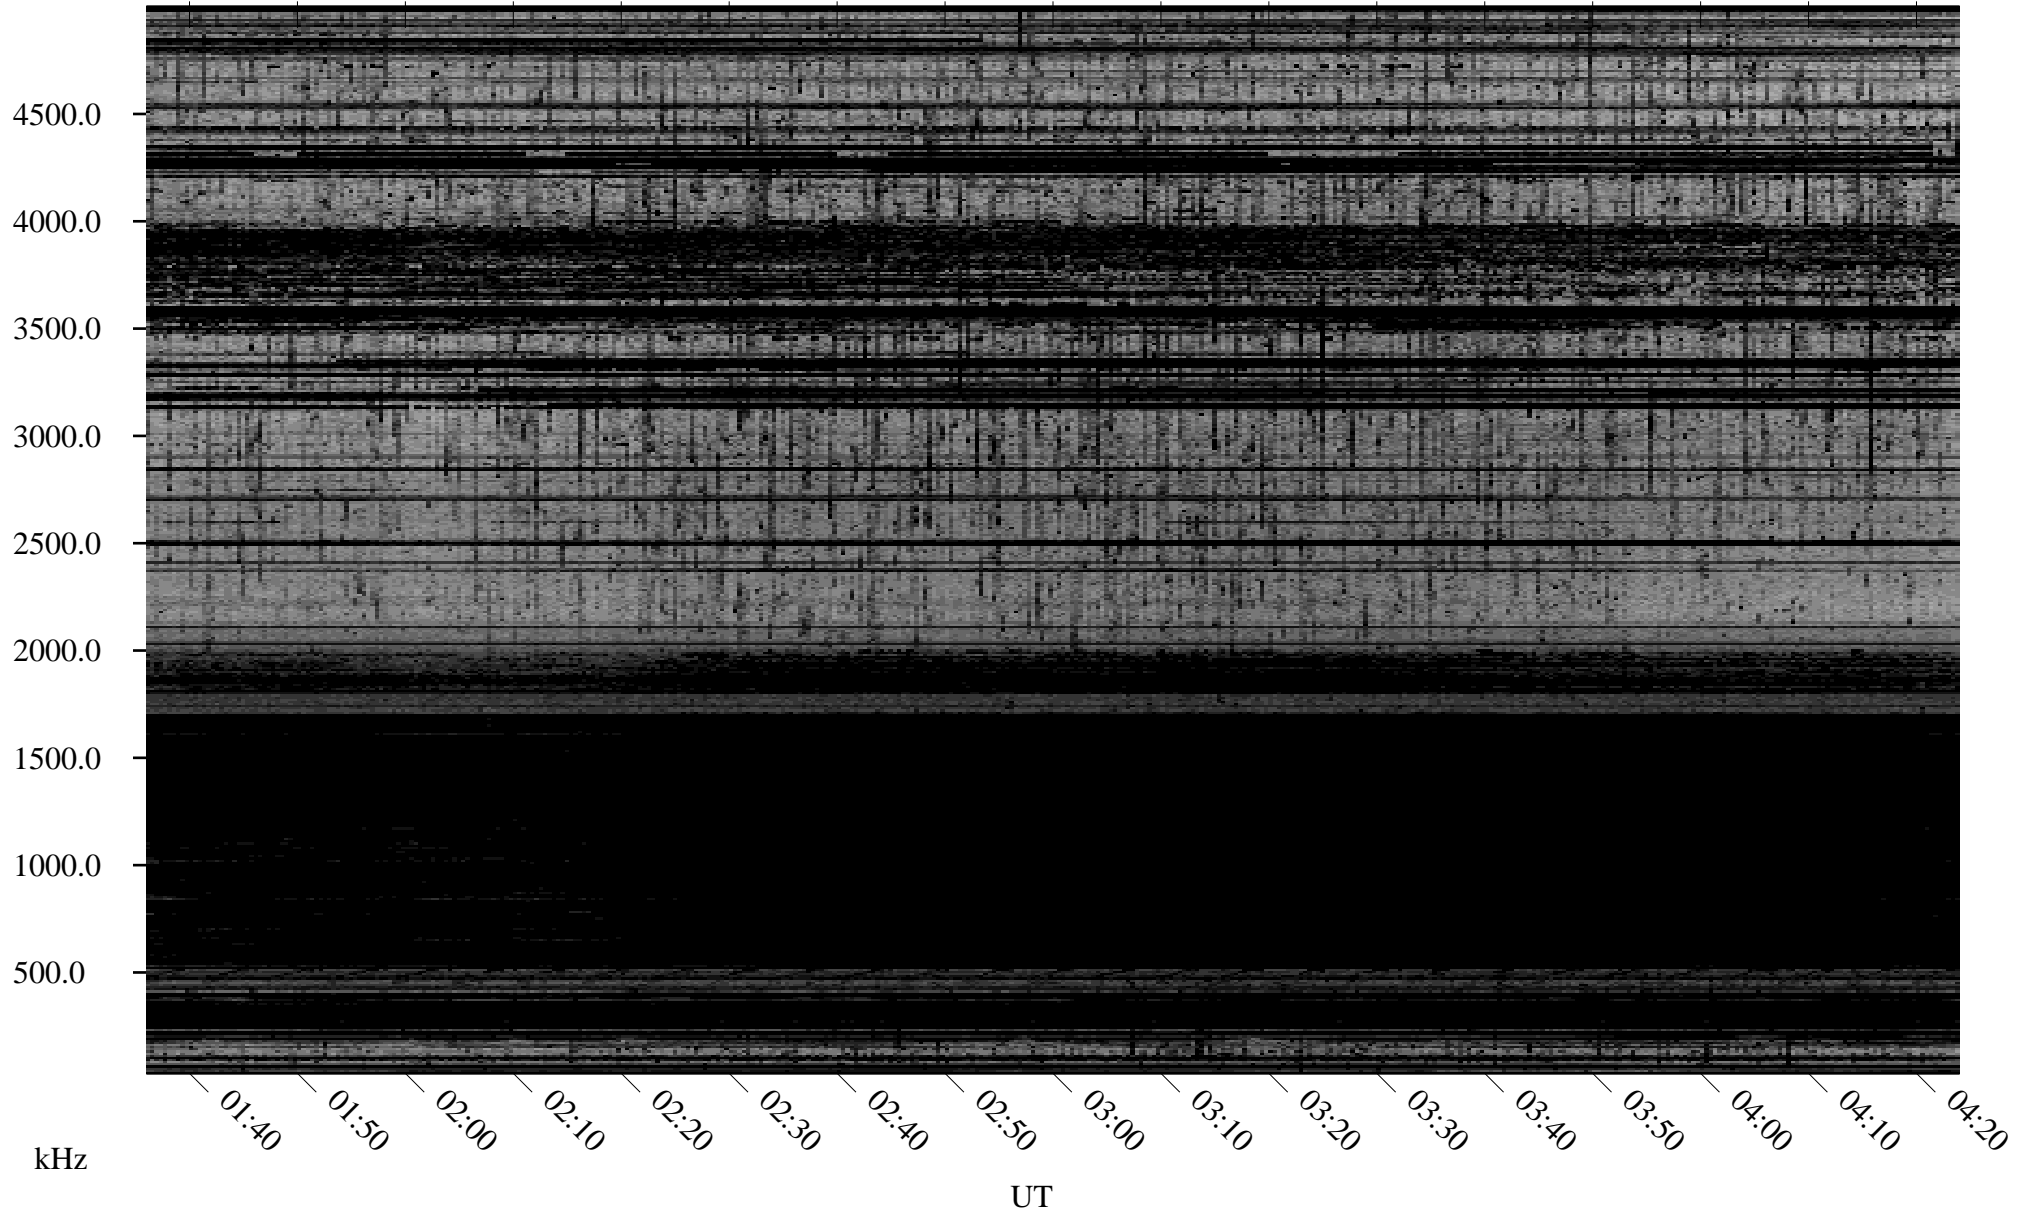

# 02/28/2009 Churchill, Manitoba

Linear Scale    Black = 161    White = 15

ch09059l.r00SUm max\_12

Page 1

# 02/28/2009 Churchill, Manitoba

Linear Scale    Black = 161    White = 15

ch09059l.r00SUm max\_12

Page 2

# 03/01/2009 Churchill, Manitoba

Linear Scale    Black = 161    White = 15

ch09059l.r00SUm max\_12

Page 3

# 03/01/2009 Churchill, Manitoba

Linear Scale    Black = 161    White = 15

ch09059l.r00SUm max\_12

Page 4