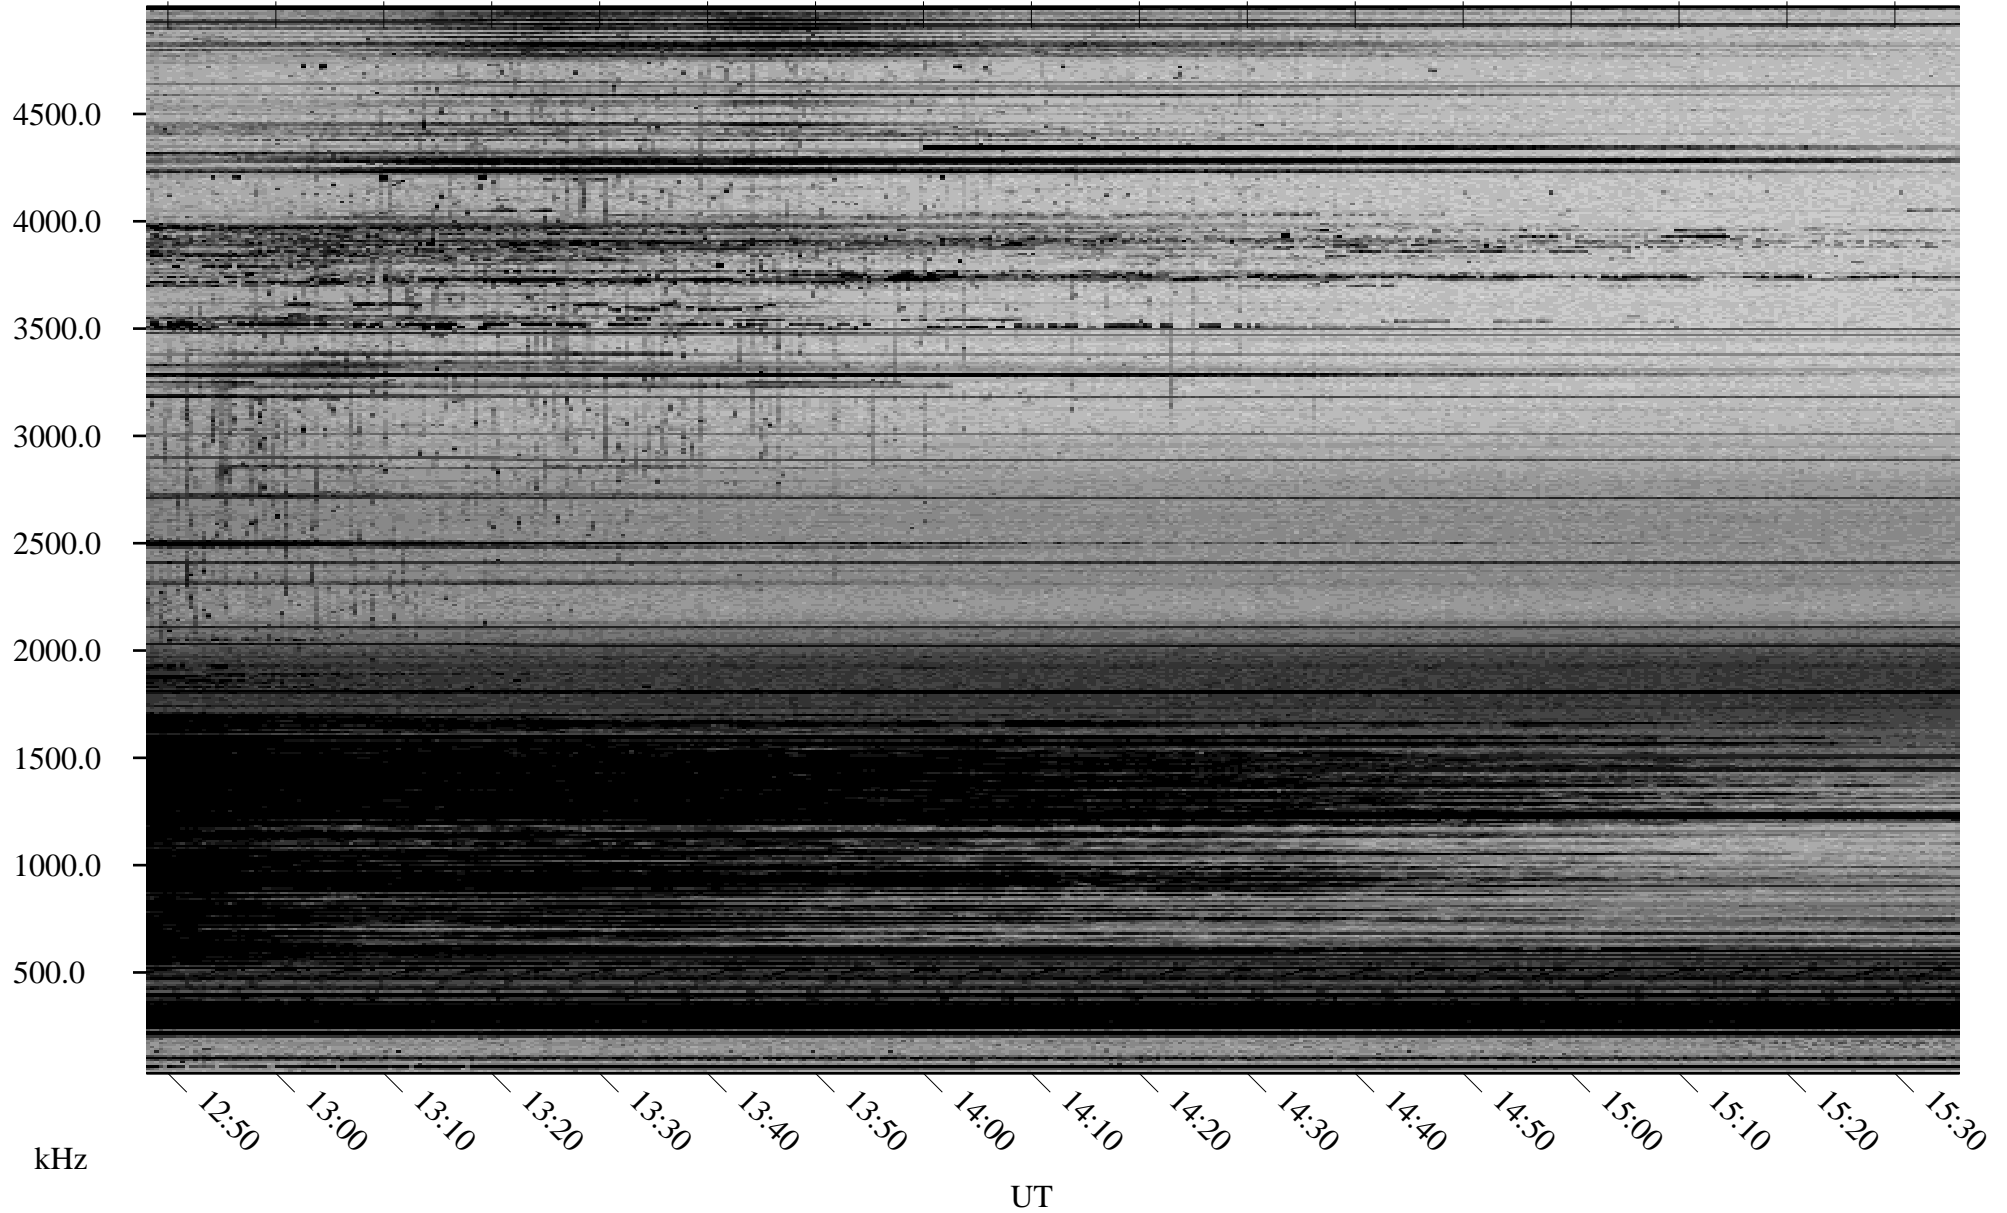

# 03/01/2009 Churchill, Manitoba

Linear Scale    Black = 161    White = 15

ch09059l.r00SUm max\_12

Page 6

# 03/01/2009 Churchill, Manitoba

Linear Scale    Black = 161    White = 15

ch09059l.r00SUm max\_12

Page 7