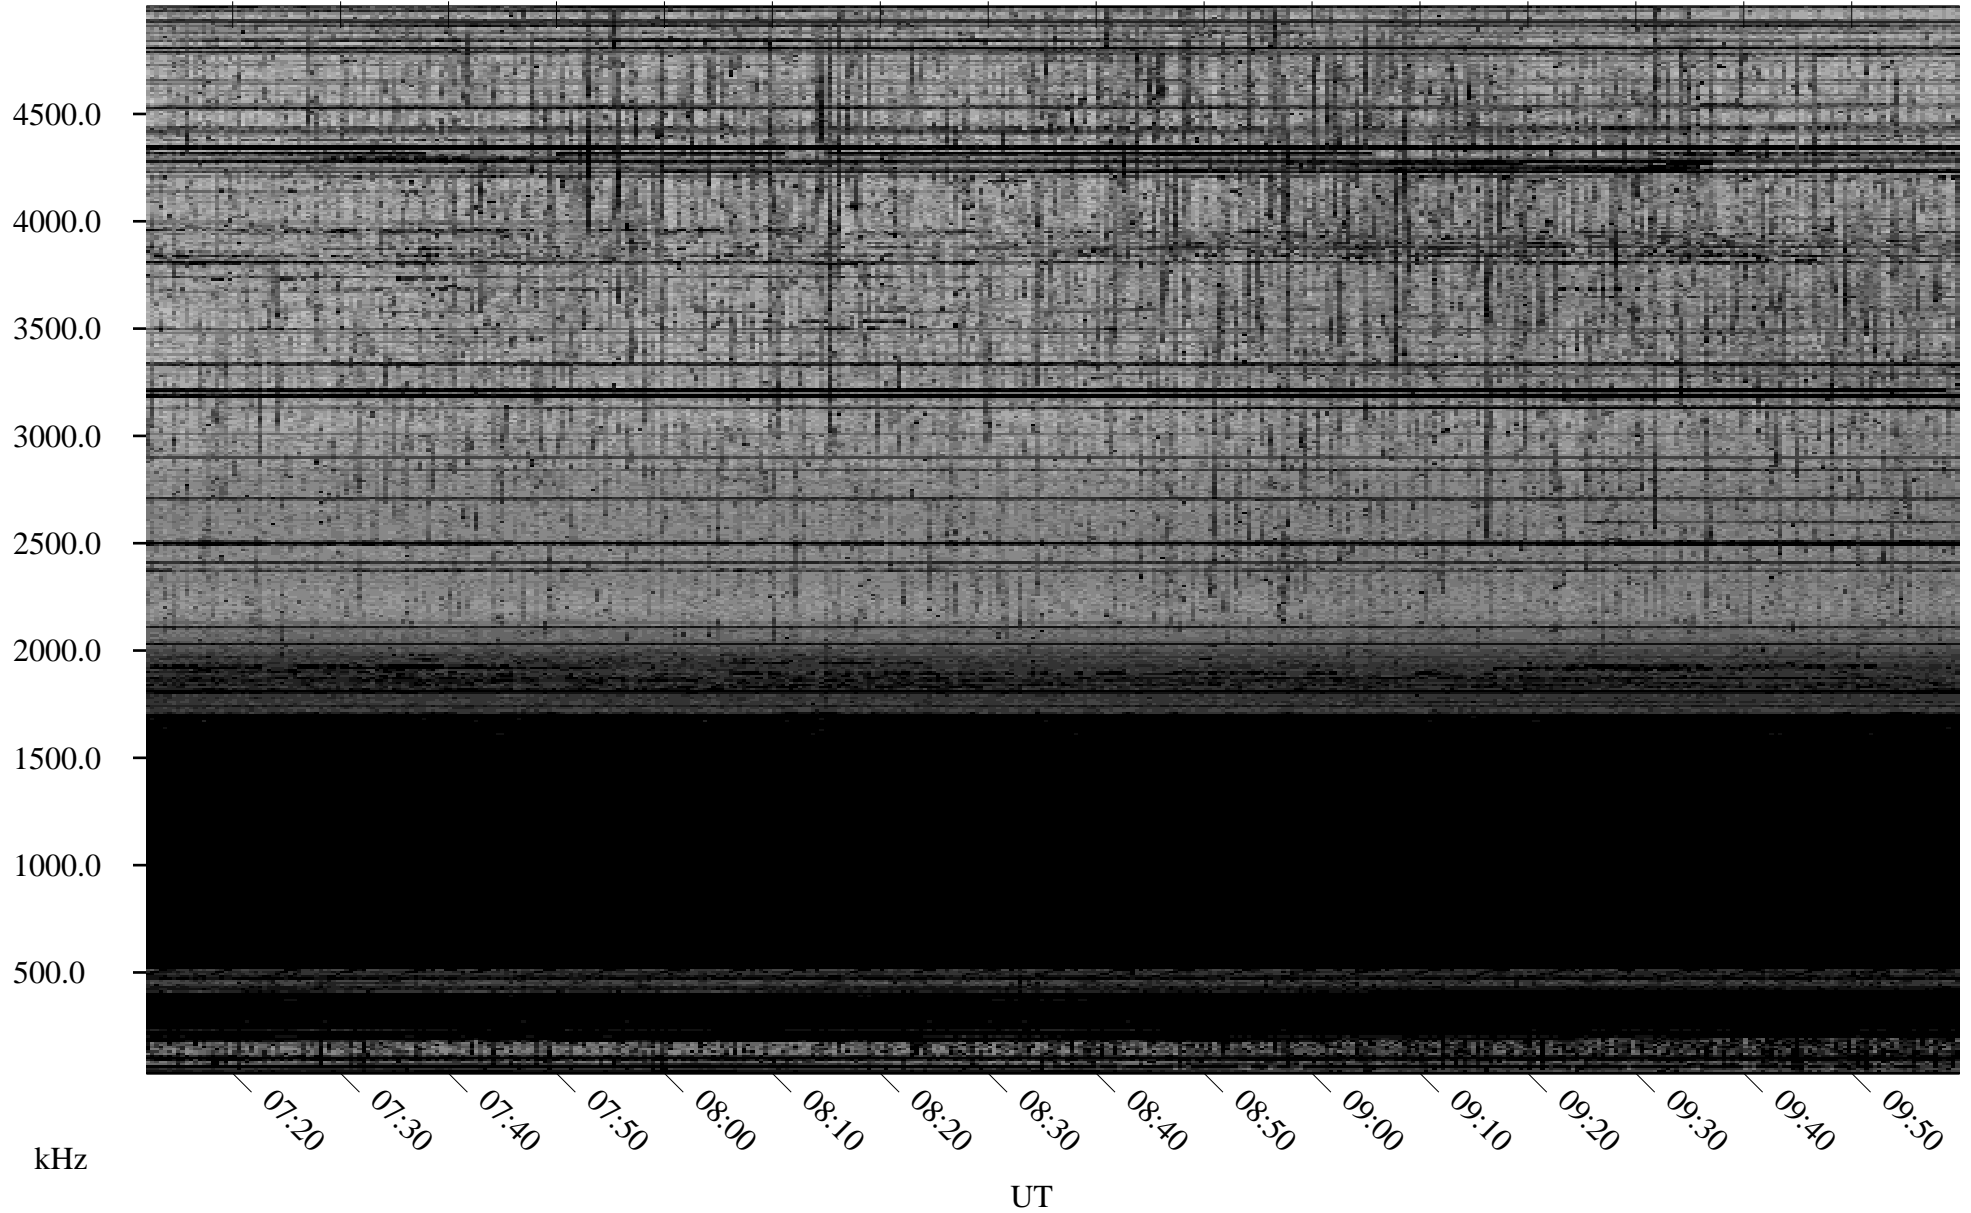

# 03/01/2009 Churchill, Manitoba

Linear Scale    Black = 161    White = 15

ch09059l.r00SUm max\_12

Page 4

# 03/01/2009 Churchill, Manitoba

Linear Scale    Black = 161    White = 15

ch09059l.r00SUm max\_12

Page 5