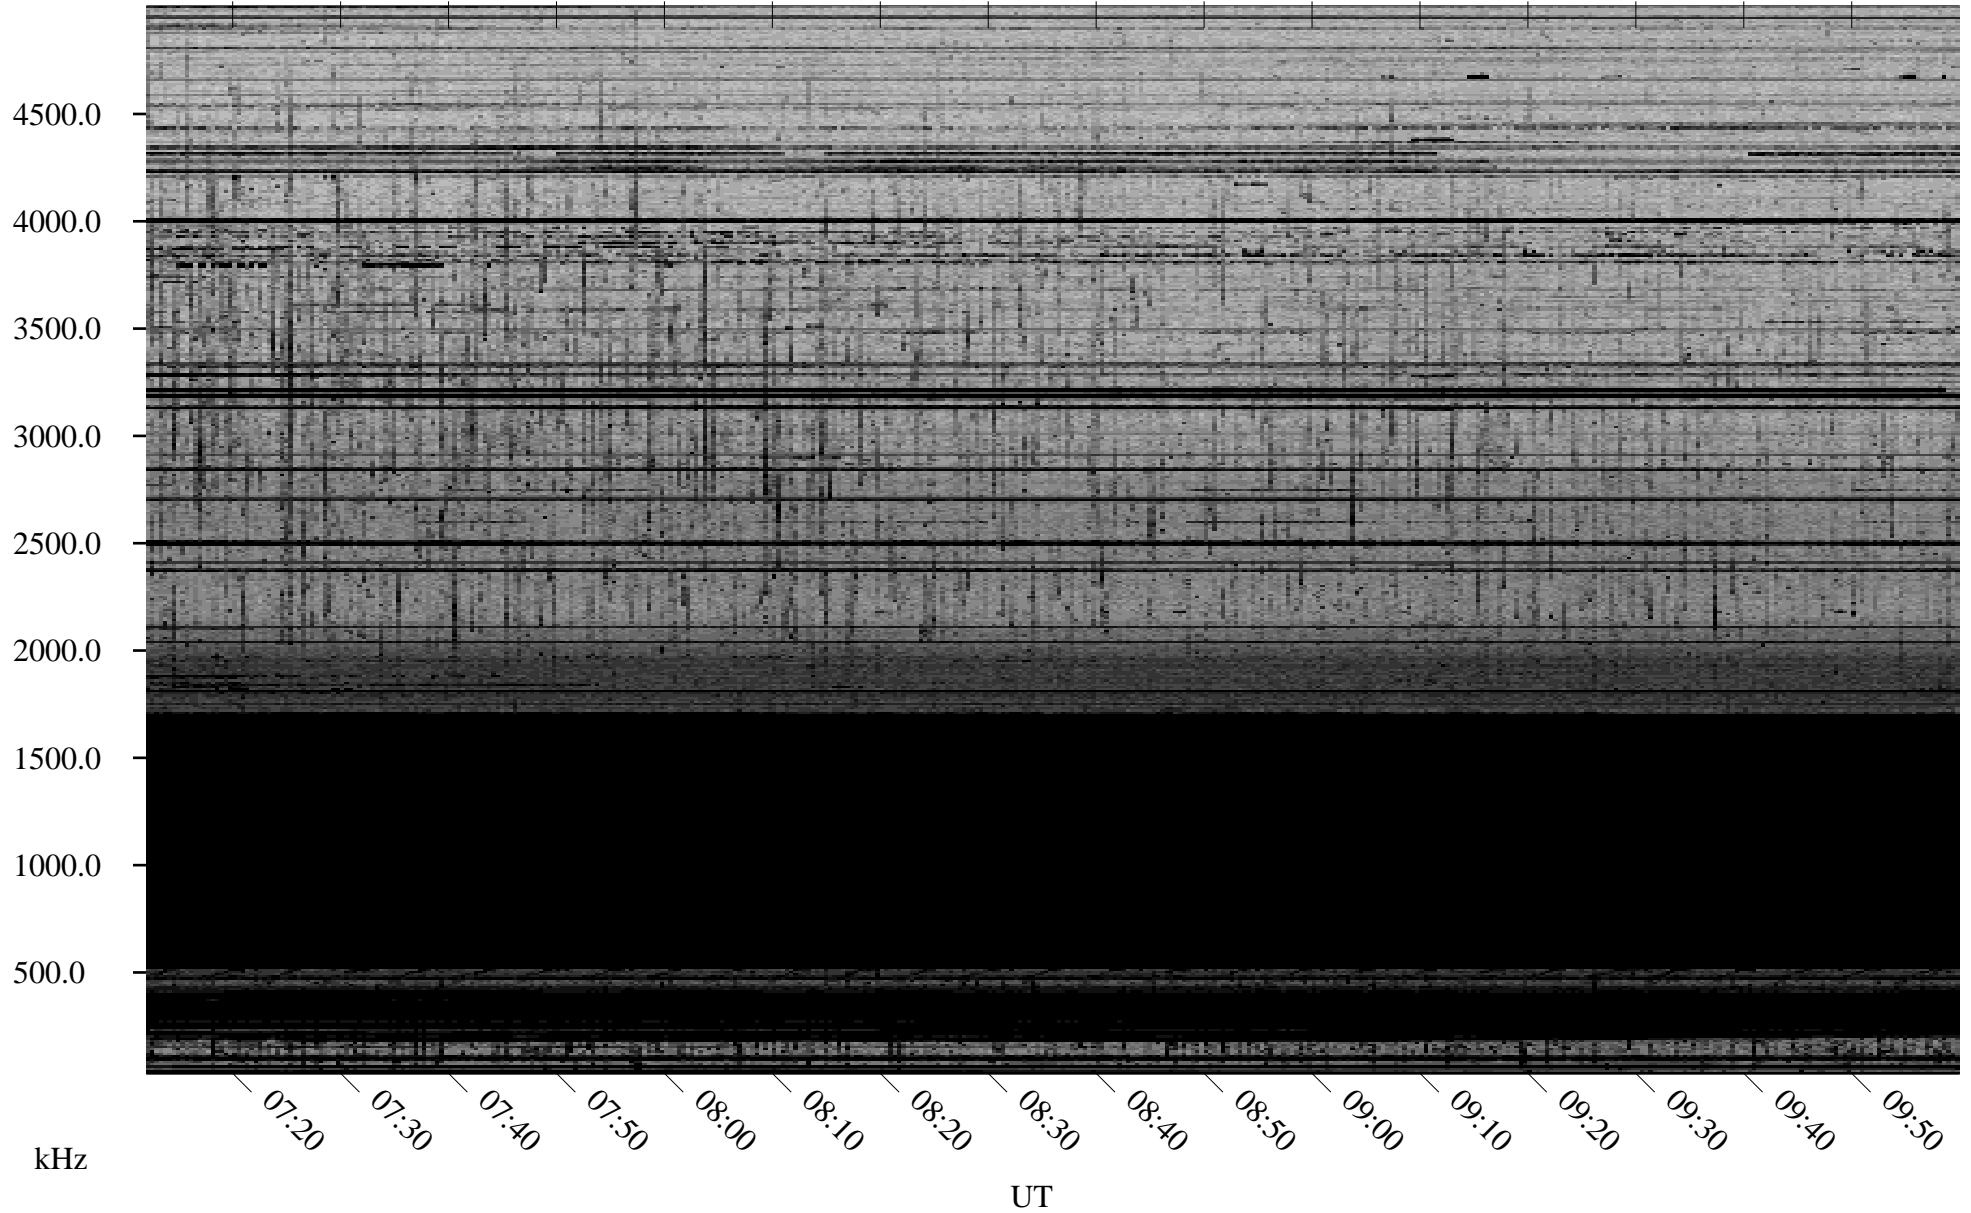

# 03/01/2009 Churchill, Manitoba

Linear Scale    Black = 161    White = 15

ch09060l.r00SUm max\_12

Page 1

# 03/02/2009 Churchill, Manitoba

Linear Scale    Black = 161    White = 15

ch09060l.r00SUm max\_12

Page 4

# 03/02/2009 Churchill, Manitoba

Linear Scale    Black = 161    White = 15

ch09060l.r00SUm max\_12

Page 5

# 03/02/2009 Churchill, Manitoba

Linear Scale    Black = 161    White = 15

ch09060l.r00SUm max\_12

Page 6

03/02/2009 Churchill, Manitoba

Linear Scale Black = 161 White = 15

ch09060l.r00SUm max\_12

Page 7