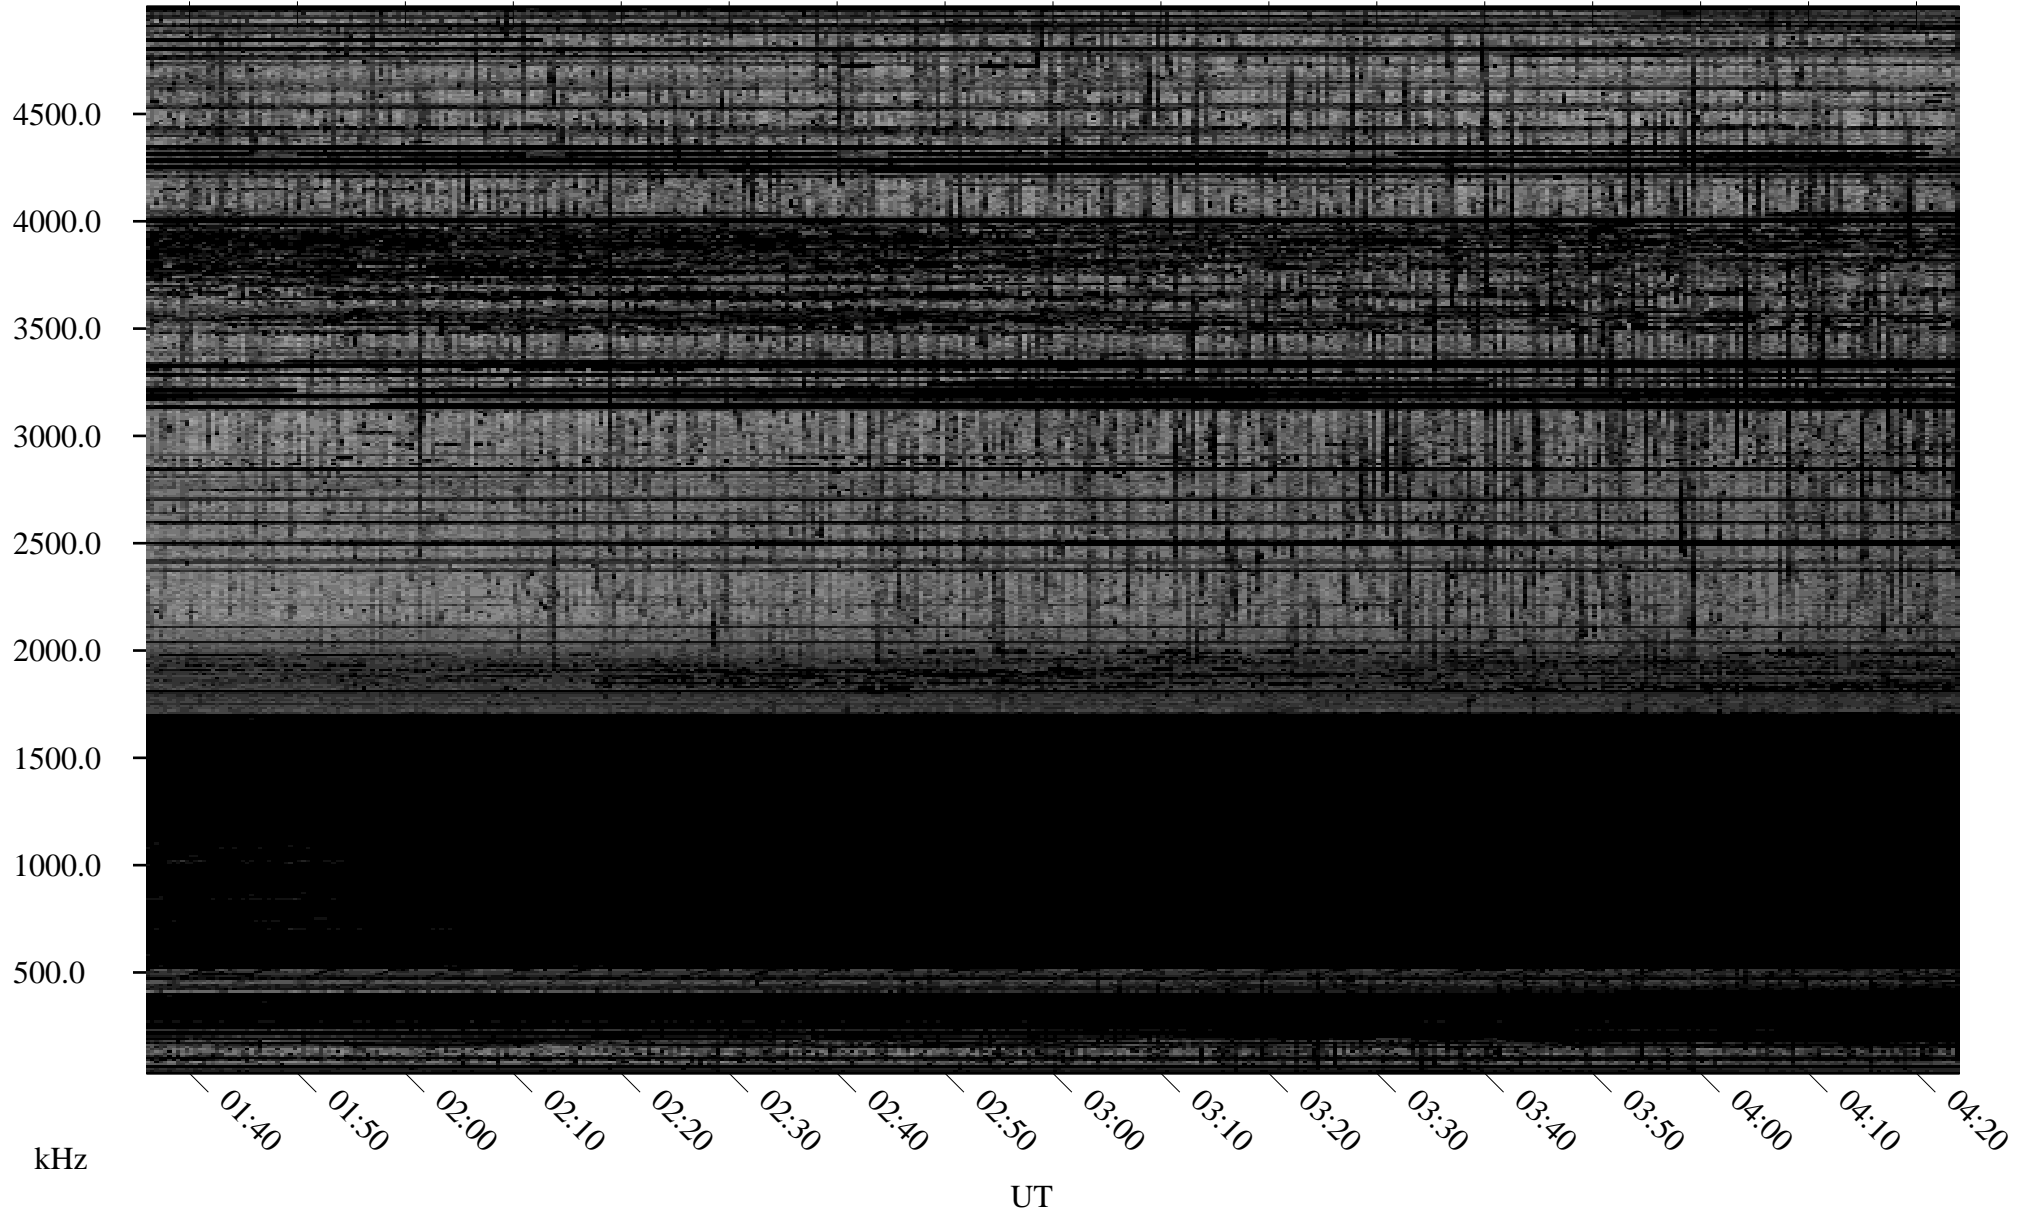

# 03/01/2009 Churchill, Manitoba

Linear Scale    Black = 161    White = 15

ch09060l.r00SUm max\_12

Page 1

# 03/01/2009 Churchill, Manitoba

Linear Scale    Black = 161    White = 15

ch09060l.r00SUm max\_12

Page 2

03/02/2009 Churchill, Manitoba

Linear Scale Black = 161 White = 15

ch09060l.r00SUm max\_12

Page 3

# 03/02/2009 Churchill, Manitoba

Linear Scale    Black = 161    White = 15

ch09060l.r00SUm max\_12

Page 4

# 03/02/2009 Churchill, Manitoba

Linear Scale    Black = 161    White = 15

ch09060l.r00SUm max\_12

Page 5