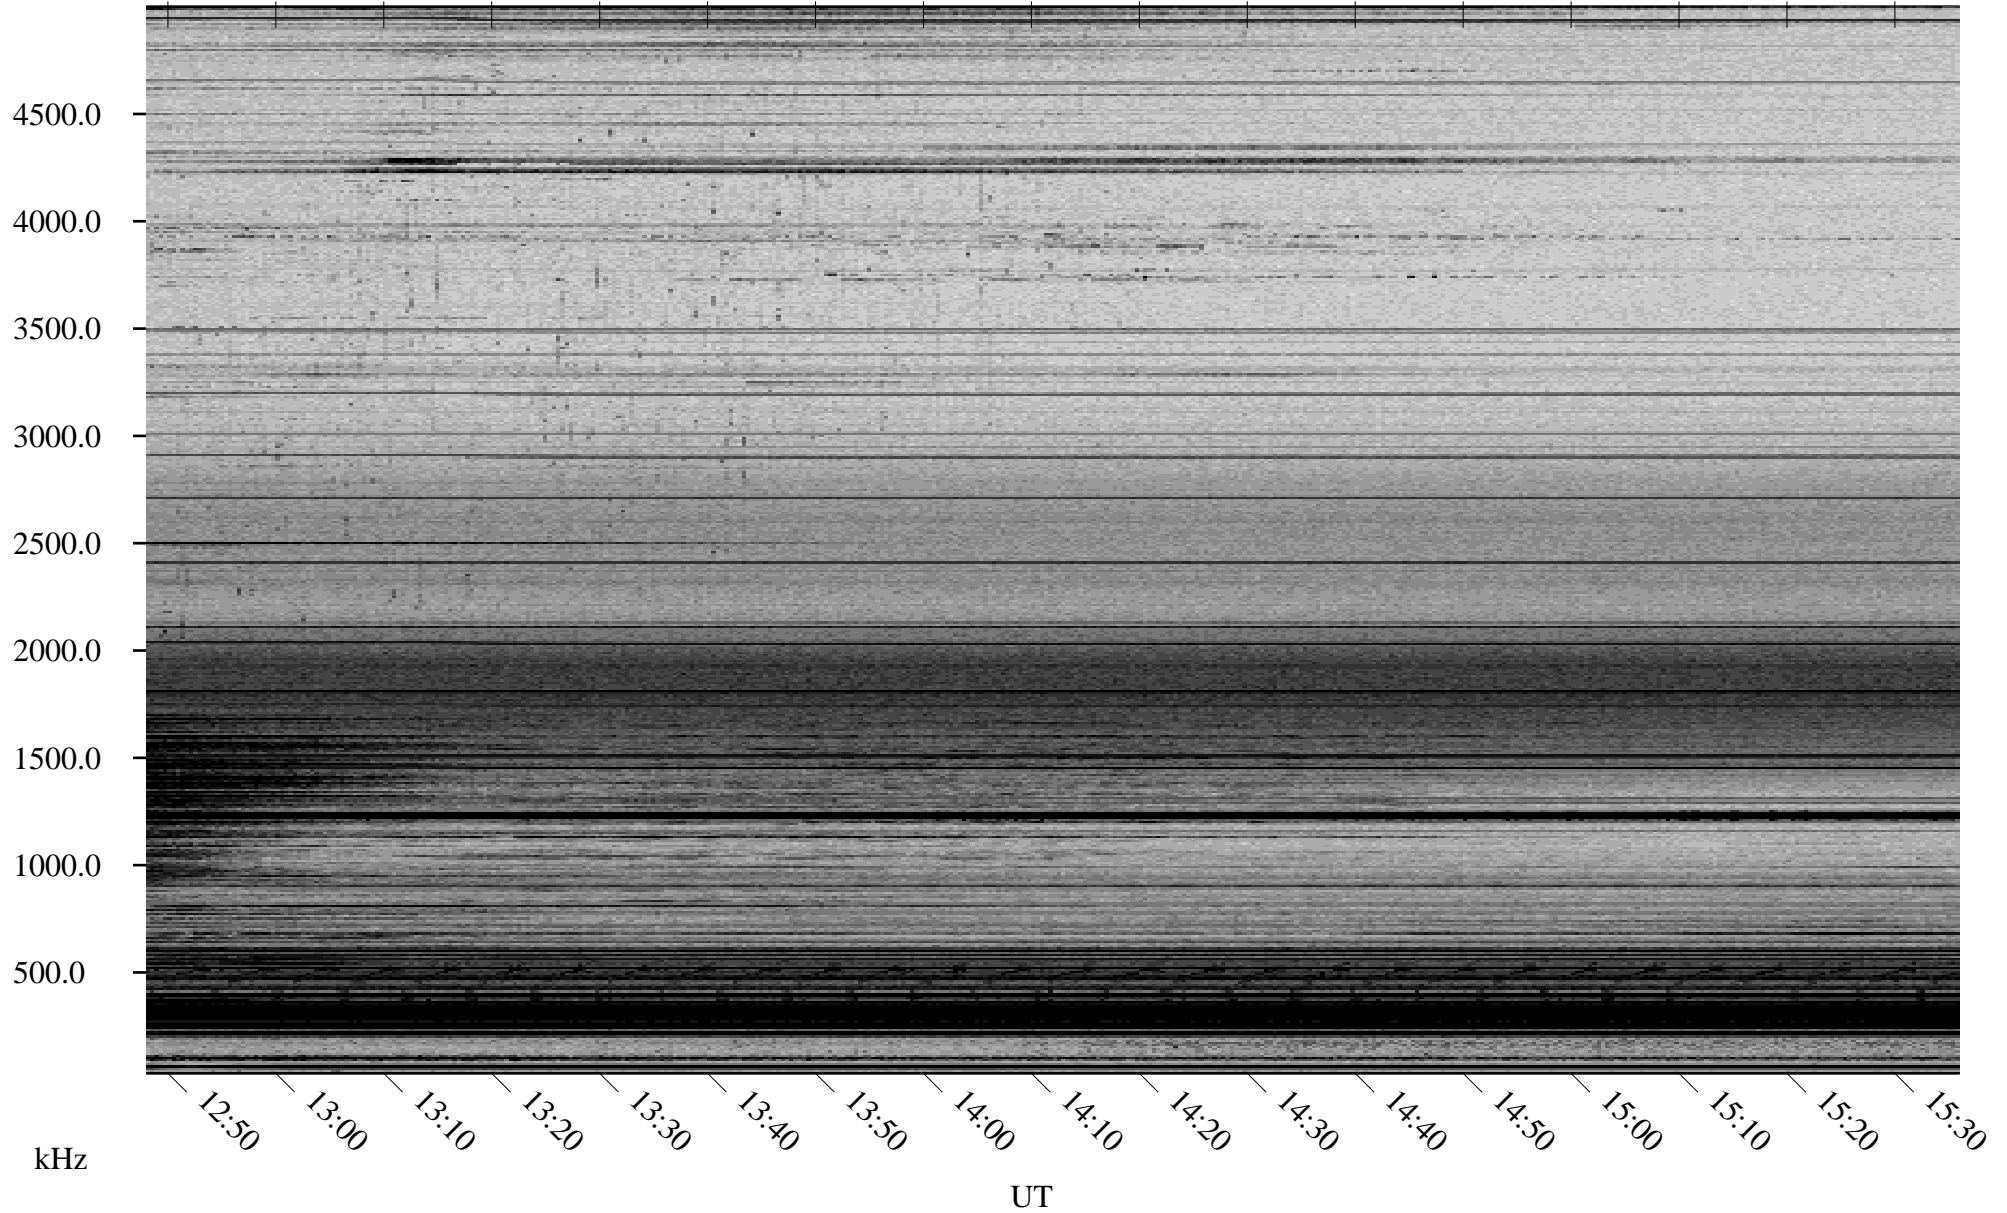

# 03/02/2009 Churchill, Manitoba

Linear Scale    Black = 161    White = 15

ch09060l.r00SUm max\_12

Page 5

# 03/02/2009 Churchill, Manitoba

Linear Scale    Black = 161    White = 15

ch09060l.r00SUm max\_12

Page 6

03/02/2009 Churchill, Manitoba

Linear Scale Black = 161 White = 15

ch09060l.r00SUm max\_12

Page 7

# 03/02/2009 Churchill, Manitoba

Linear Scale    Black = 161    White = 15

ch09060l.r00SUm max\_12

Page 8