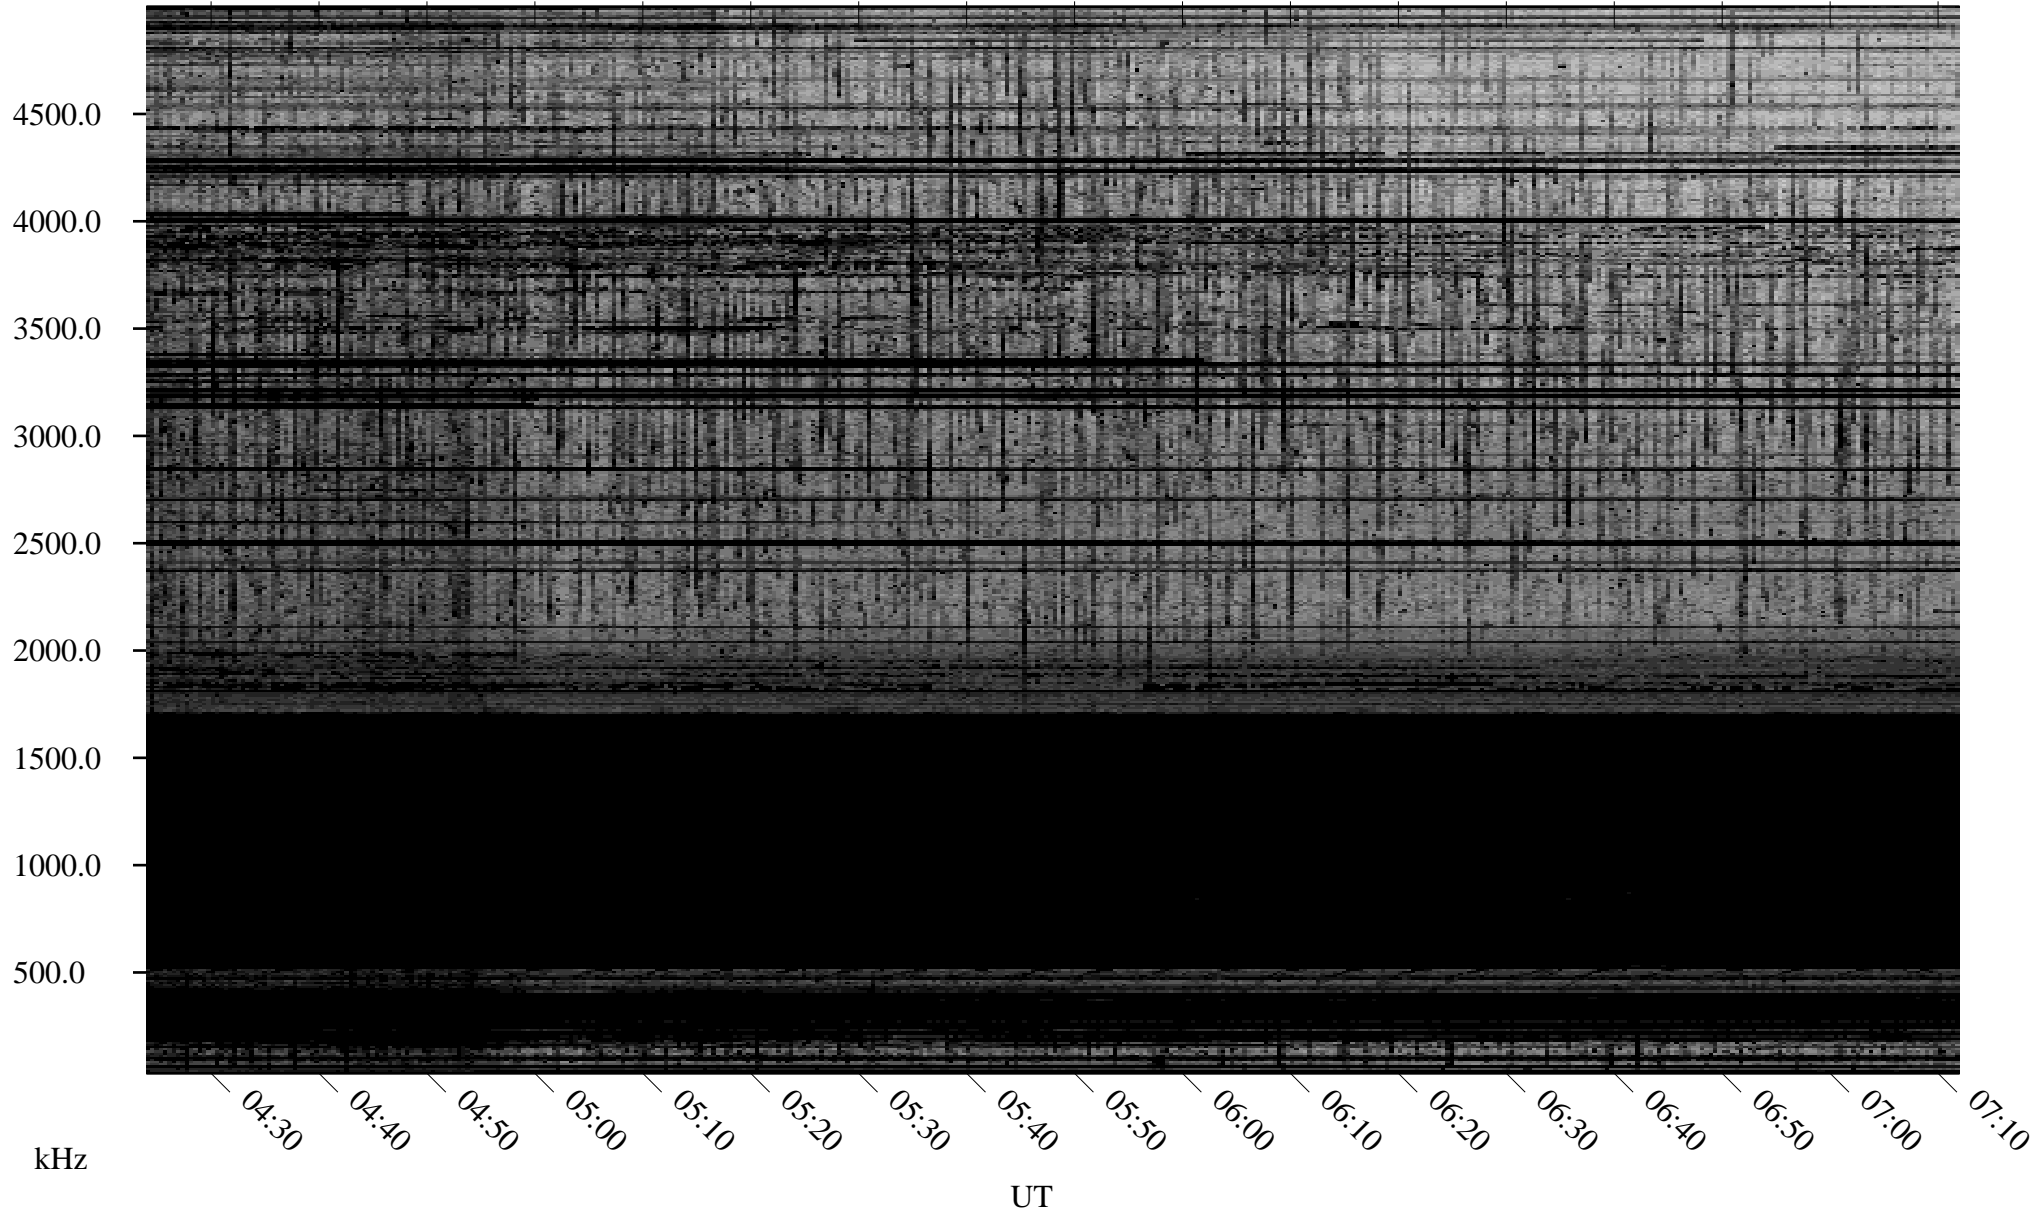

# 03/01/2009 Churchill, Manitoba

Linear Scale    Black = 161    White = 15

ch09060l.r00SUm max\_12

Page 1

# 03/01/2009 Churchill, Manitoba

Linear Scale    Black = 161    White = 15

ch09060l.r00SUm max\_12

Page 2

03/02/2009 Churchill, Manitoba

Linear Scale Black = 161 White = 15

ch09060l.r00SUm max\_12

Page 3

# 03/02/2009 Churchill, Manitoba

Linear Scale    Black = 161    White = 15

ch09060l.r00SUm max\_12

Page 4

# 03/02/2009 Churchill, Manitoba

Linear Scale    Black = 161    White = 15

ch09060l.r00SUm max\_12

Page 5