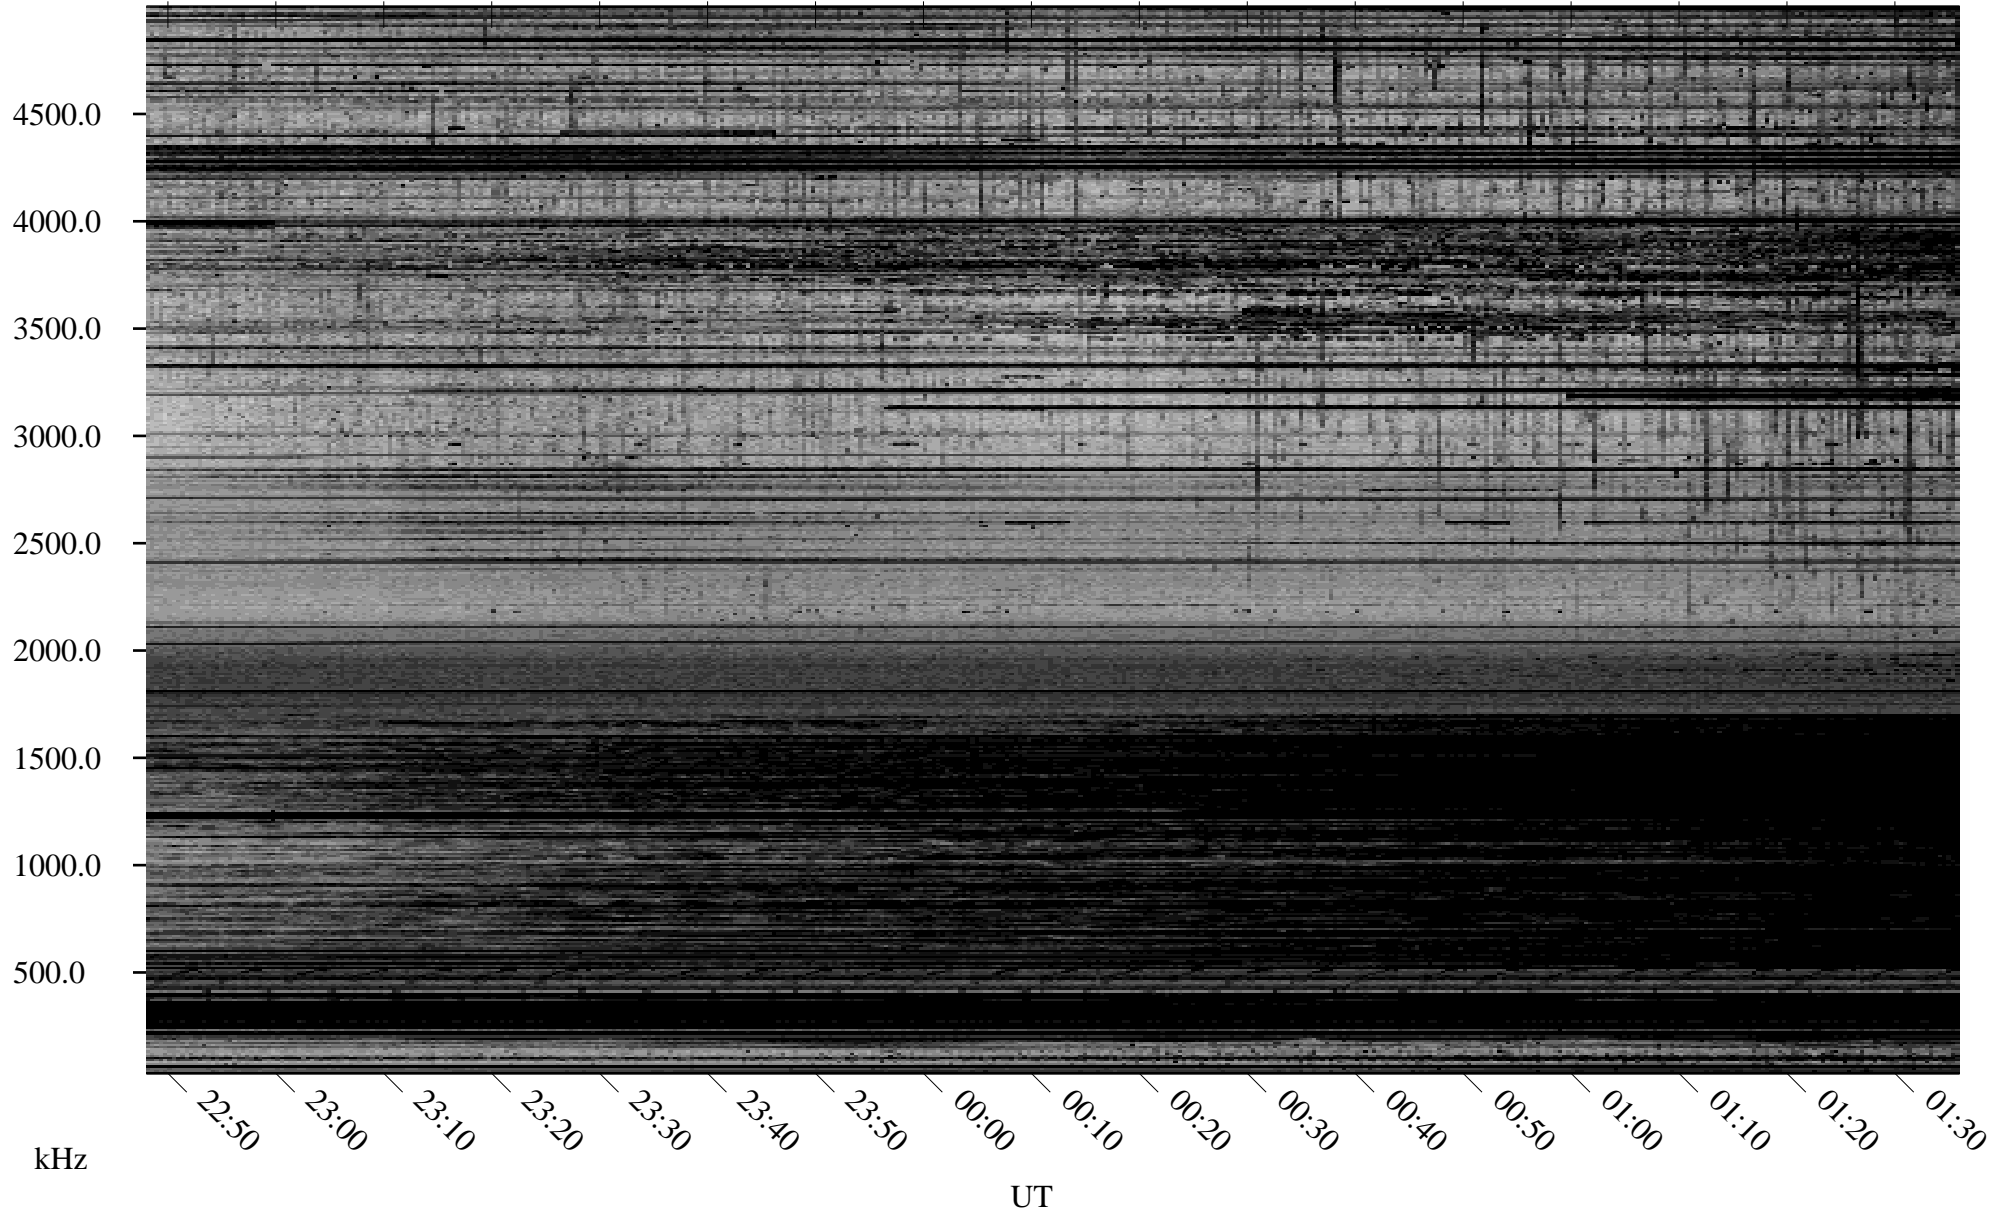

# 03/01/2009 Churchill, Manitoba

Linear Scale    Black = 161    White = 15

ch09060l.r00SUm max\_12

Page 1

# 03/01/2009 Churchill, Manitoba

Linear Scale    Black = 161    White = 15

ch09060l.r00SUm max\_12

Page 2

03/02/2009 Churchill, Manitoba

Linear Scale Black = 161 White = 15

ch09060l.r00SUm max\_12

Page 3

# 03/02/2009 Churchill, Manitoba

Linear Scale    Black = 161    White = 15

ch09060l.r00SUm max\_12

Page 4

# 03/02/2009 Churchill, Manitoba

Linear Scale    Black = 161    White = 15

ch09060l.r00SUm max\_12

Page 5