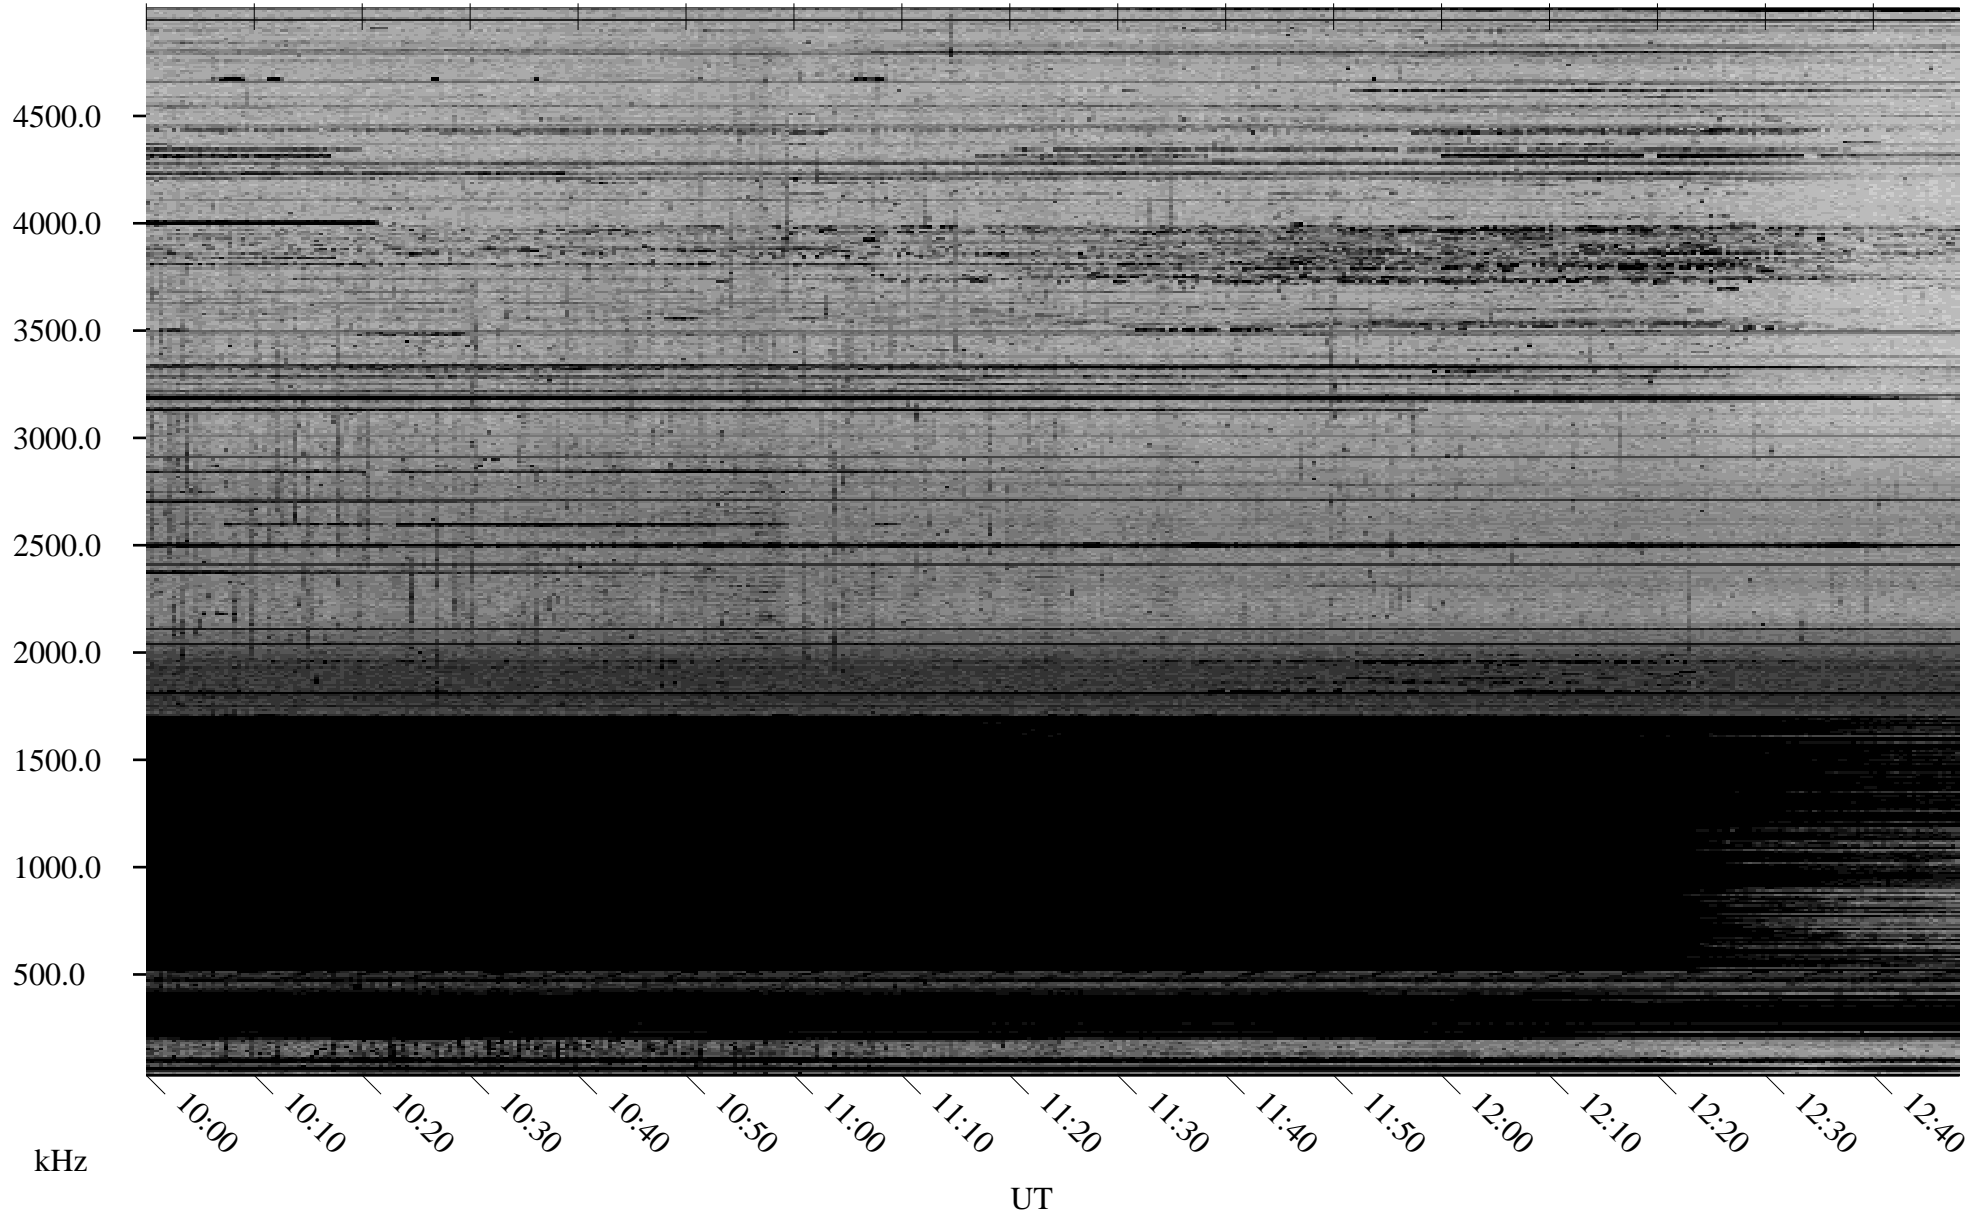

# 03/02/2009 Churchill, Manitoba

Linear Scale    Black = 161    White = 15

ch09060l.r00SUm max\_12

Page 4

# 03/02/2009 Churchill, Manitoba

Linear Scale    Black = 161    White = 15

ch09060l.r00SUm max\_12

Page 5

# 03/02/2009 Churchill, Manitoba

Linear Scale    Black = 161    White = 15

ch09060l.r00SUm max\_12

Page 6

03/02/2009 Churchill, Manitoba

Linear Scale Black = 161 White = 15

ch09060l.r00SUm max\_12

Page 7

# 03/02/2009 Churchill, Manitoba

Linear Scale    Black = 161    White = 15

ch09060l.r00SUm max\_12

Page 8