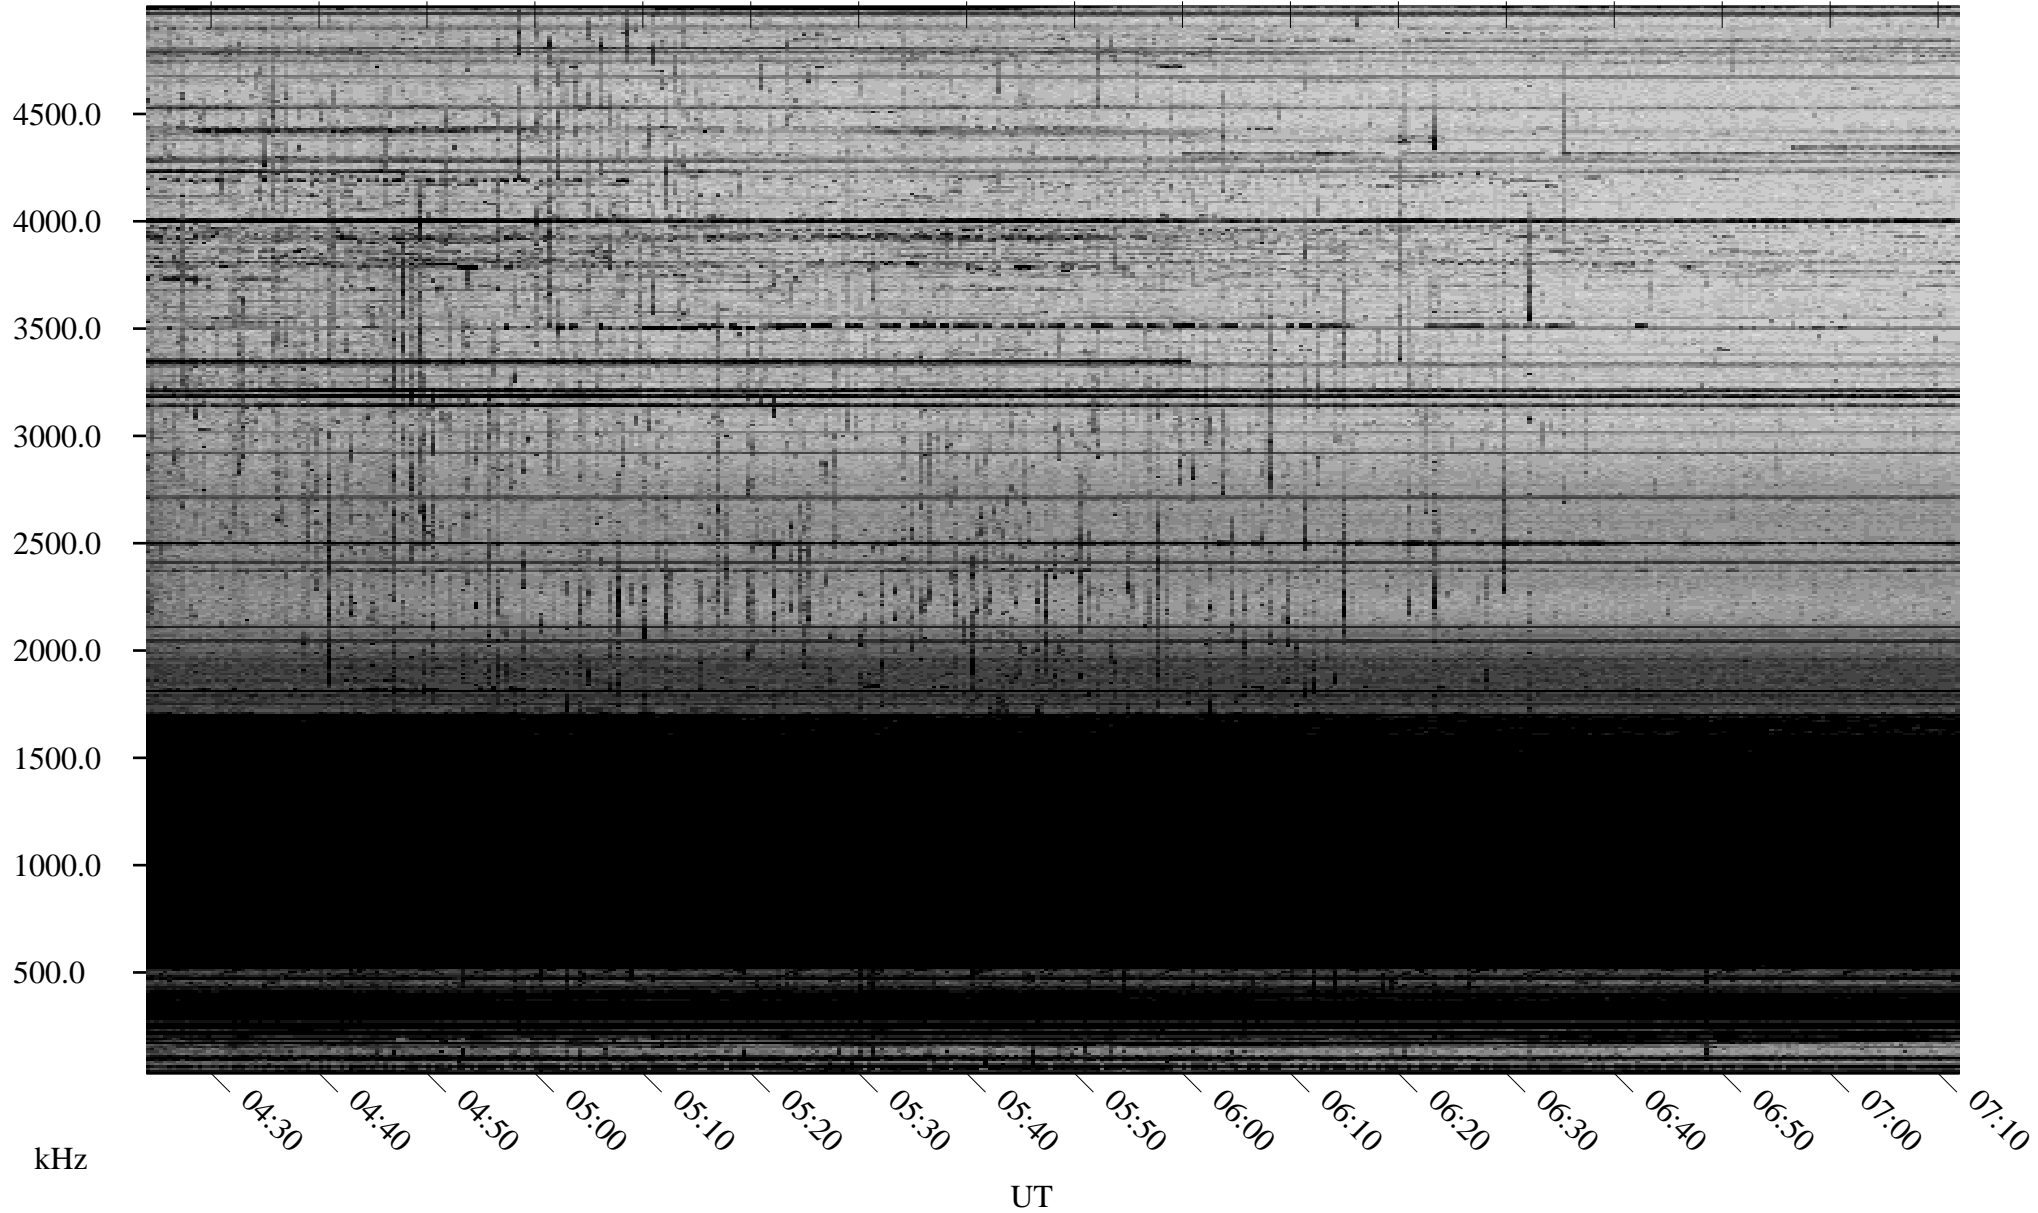

03/03/2009 Churchill, Manitoba

Linear Scale Black = 161 White = 15

ch09062l.r00SUm max_12

Page 1

03/03/2009 Churchill, Manitoba

Linear Scale Black = 161 White = 15

ch09062l.r00SUm max_12

Page 2

03/04/2009 Churchill, Manitoba

Linear Scale Black = 161 White = 15

ch09062l.r00SUm max_12

Page 3

03/04/2009 Churchill, Manitoba

Linear Scale Black = 161 White = 15

ch09062l.r00SUm max_12

Page 4

03/04/2009 Churchill, Manitoba

Linear Scale Black = 161 White = 15

ch09062l.r00SUm max_12

Page 5

03/04/2009 Churchill, Manitoba

Linear Scale Black = 161 White = 15

ch09062l.r00SUm max_12

Page 6

03/04/2009 Churchill, Manitoba

Linear Scale Black = 161 White = 15

ch09062l.r00SUm max_12

Page 7

03/04/2009 Churchill, Manitoba

Linear Scale Black = 161 White = 15

ch09062l.r00SUm max_12

Page 8