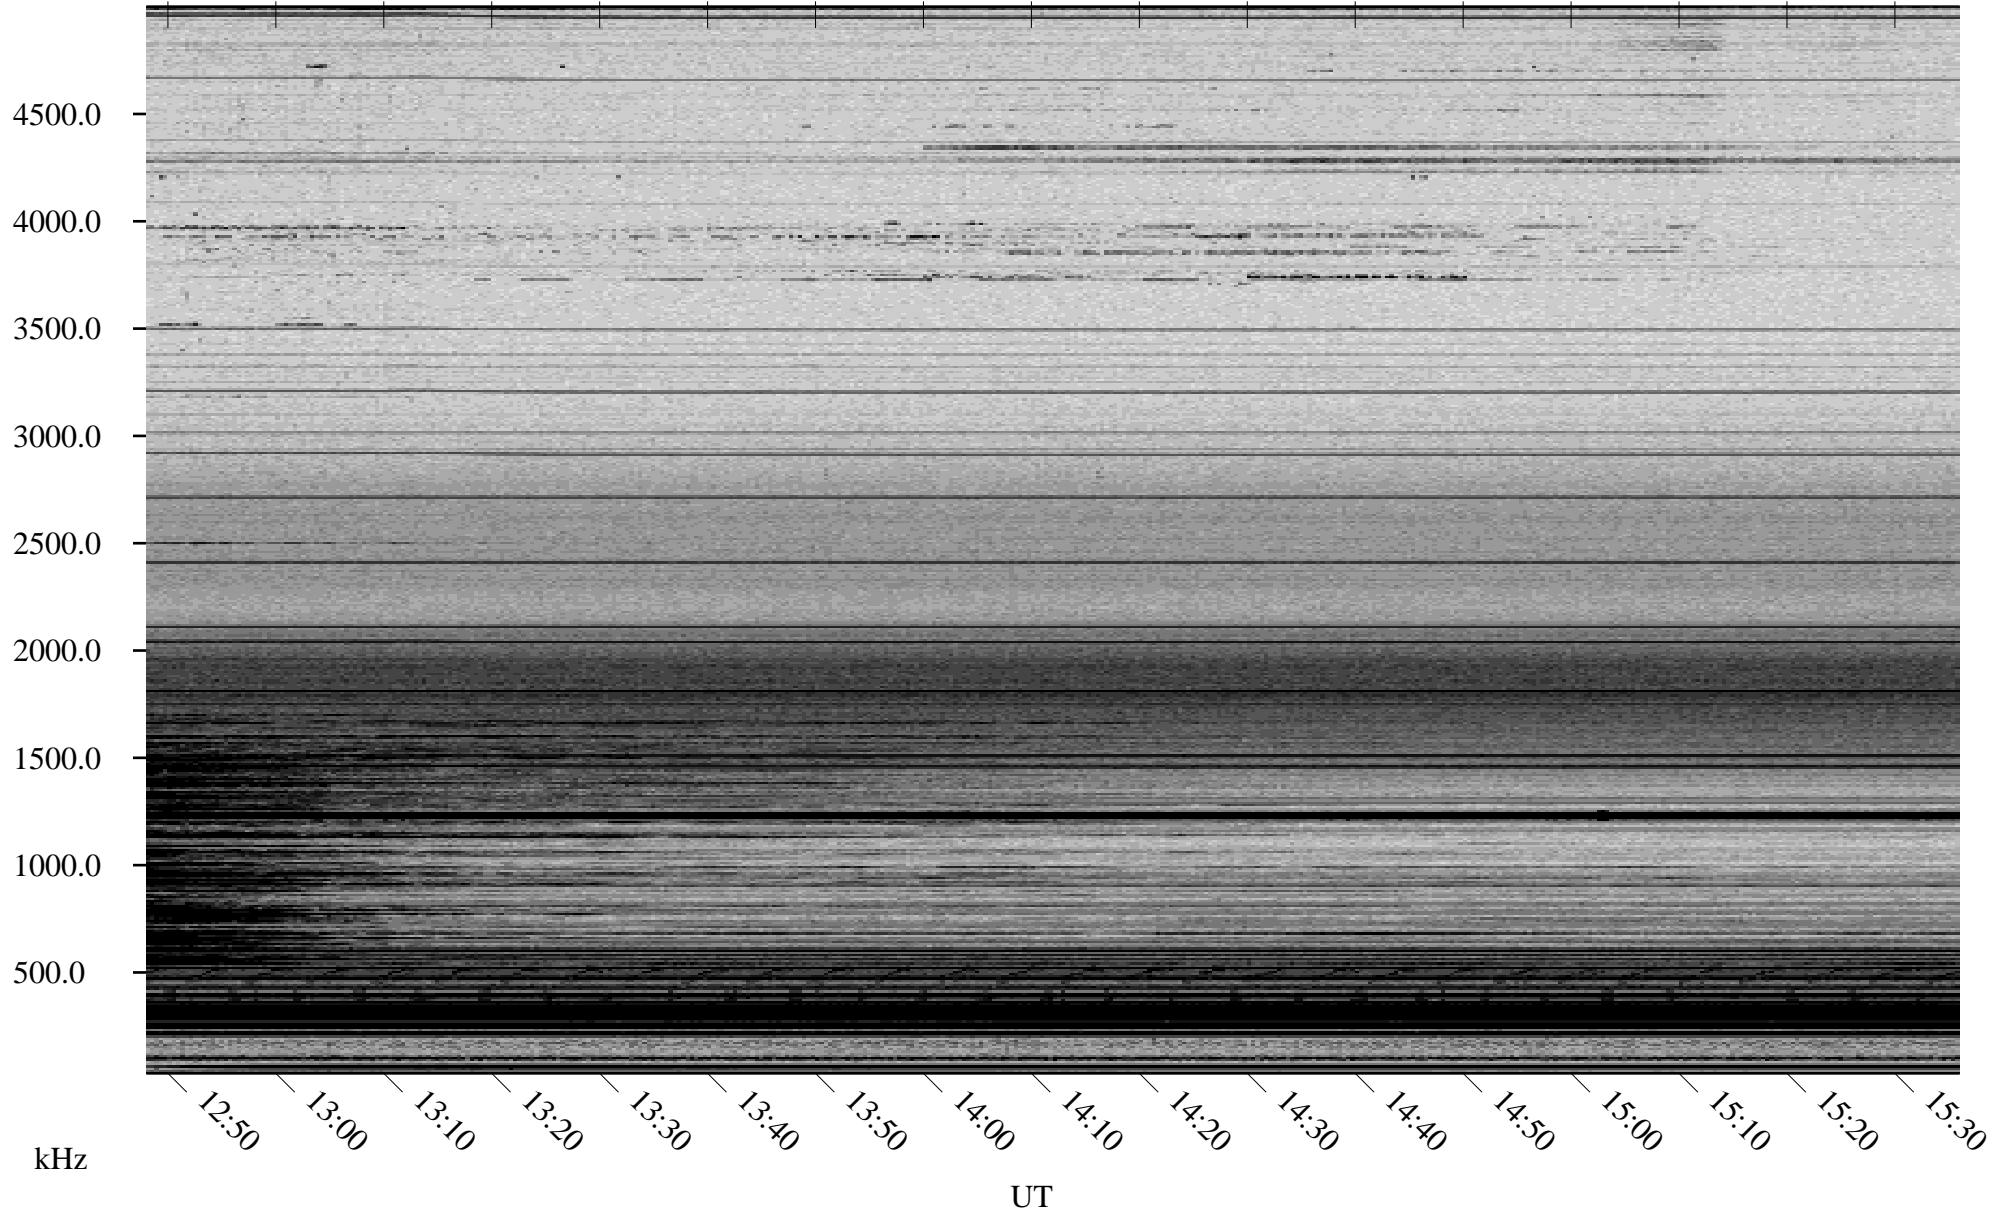

03/03/2009 Churchill, Manitoba

Linear Scale Black = 161 White = 15

ch09062l.r00SUm max_12

Page 1

03/03/2009 Churchill, Manitoba

Linear Scale Black = 161 White = 15

ch09062l.r00SUm max_12

Page 2

03/04/2009 Churchill, Manitoba

Linear Scale Black = 161 White = 15

ch09062l.r00SUm max_12

Page 3

03/04/2009 Churchill, Manitoba

Linear Scale Black = 161 White = 15

ch09062l.r00SUm max_12

Page 4

03/04/2009 Churchill, Manitoba

Linear Scale Black = 161 White = 15

ch09062l.r00SUm max_12

Page 5

03/04/2009 Churchill, Manitoba

Linear Scale Black = 161 White = 15

ch09062l.r00SUm max_12

Page 6

03/04/2009 Churchill, Manitoba

Linear Scale Black = 161 White = 15

ch09062l.r00SUm max_12

Page 7

03/04/2009 Churchill, Manitoba

Linear Scale Black = 161 White = 15

ch09062l.r00SUm max_12

Page 8