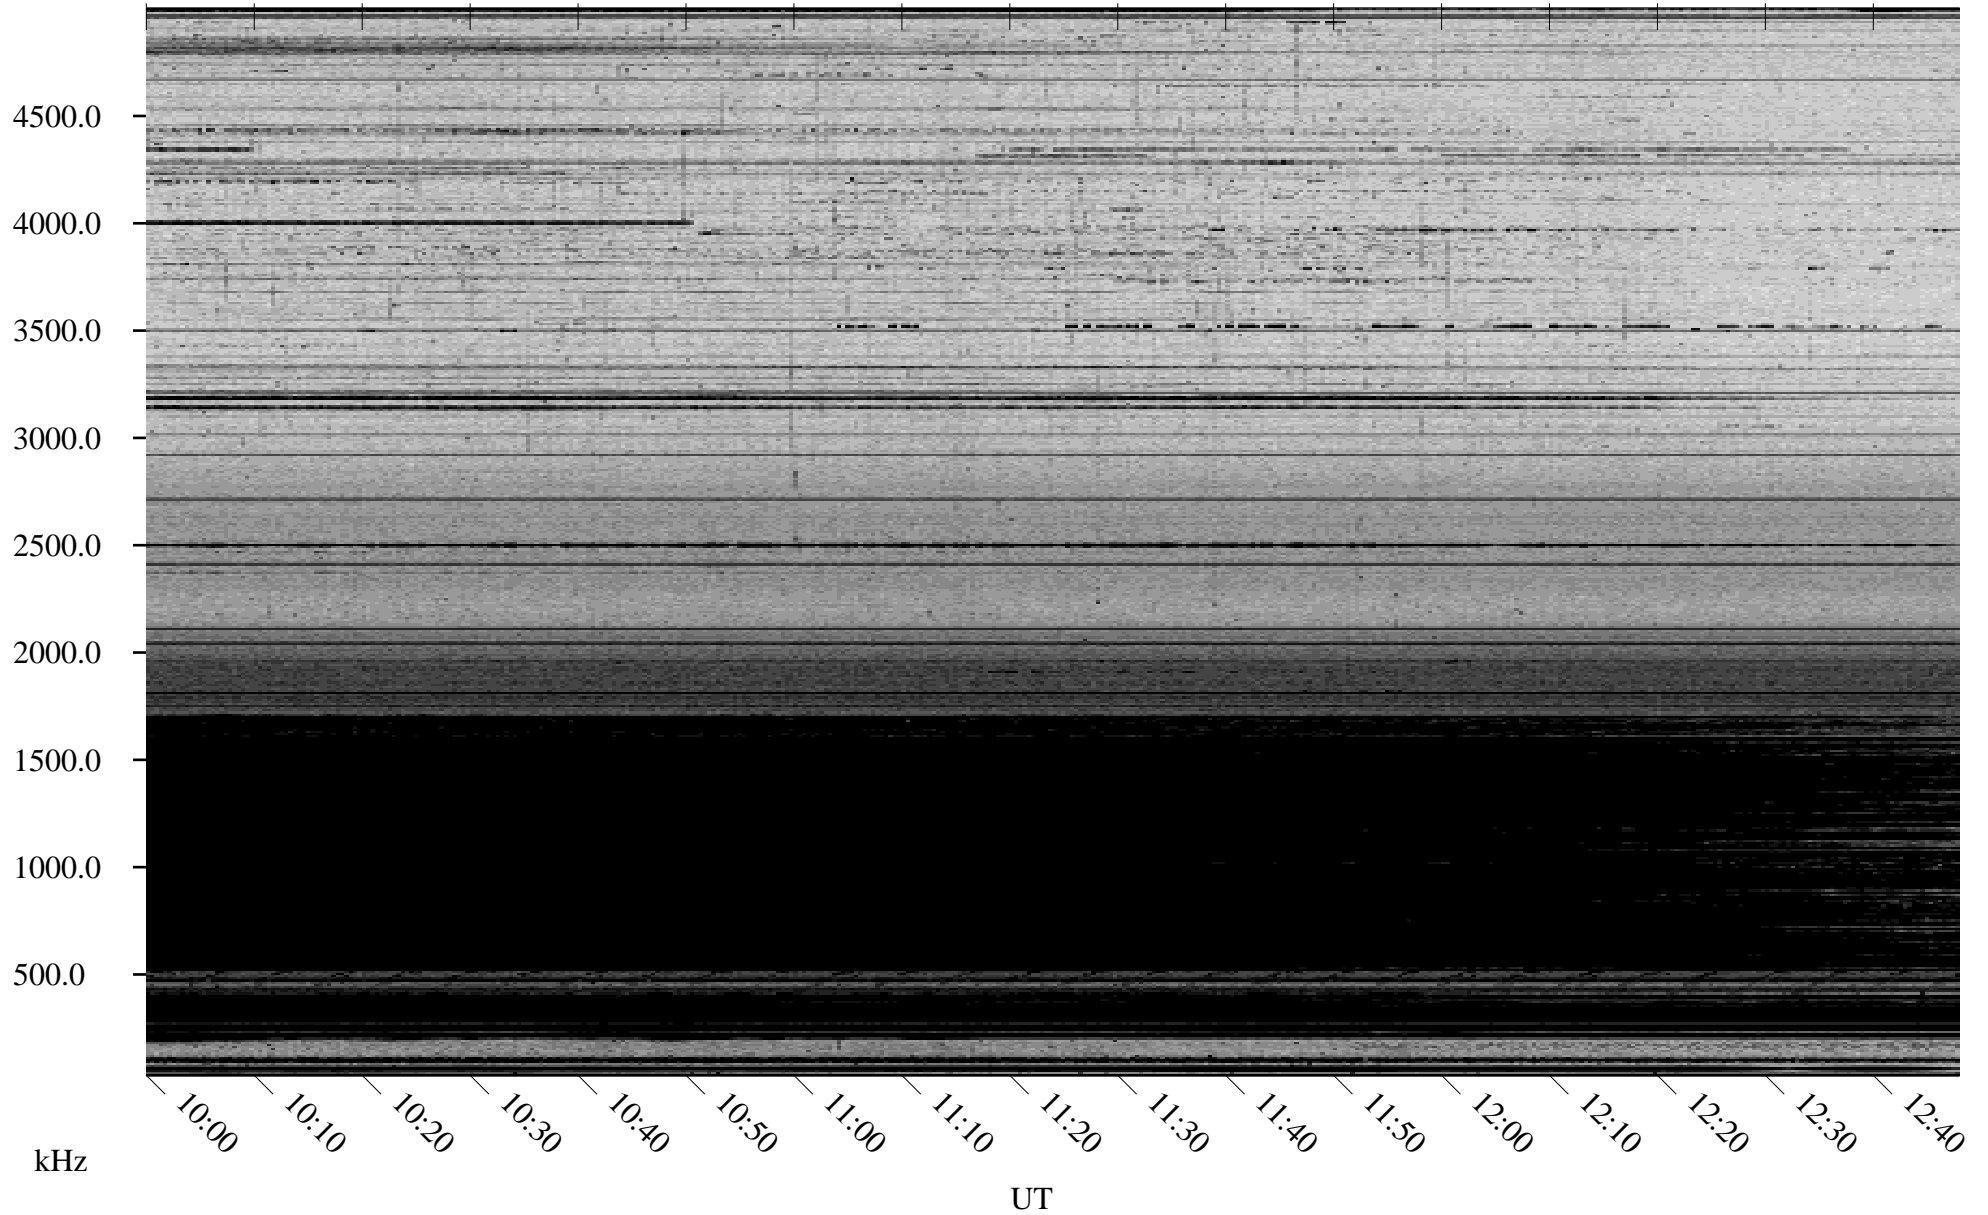

03/03/2009 Churchill, Manitoba

Linear Scale Black = 161 White = 15

ch09062l.r00SUm max_12

Page 1

03/03/2009 Churchill, Manitoba

Linear Scale Black = 161 White = 15

ch09062l.r00SUm max_12

Page 2

03/04/2009 Churchill, Manitoba

Linear Scale Black = 161 White = 15

ch09062l.r00SUm max_12

Page 3

03/04/2009 Churchill, Manitoba

Linear Scale Black = 161 White = 15

ch09062l.r00SUm max_12

Page 4

03/04/2009 Churchill, Manitoba

Linear Scale Black = 161 White = 15

ch09062l.r00SUm max_12

Page 5

03/04/2009 Churchill, Manitoba

Linear Scale Black = 161 White = 15

ch09062l.r00SUm max_12

Page 6

03/04/2009 Churchill, Manitoba

Linear Scale Black = 161 White = 15

ch09062l.r00SUm max_12

Page 7

03/04/2009 Churchill, Manitoba

Linear Scale Black = 161 White = 15

ch09062l.r00SUm max_12

Page 8