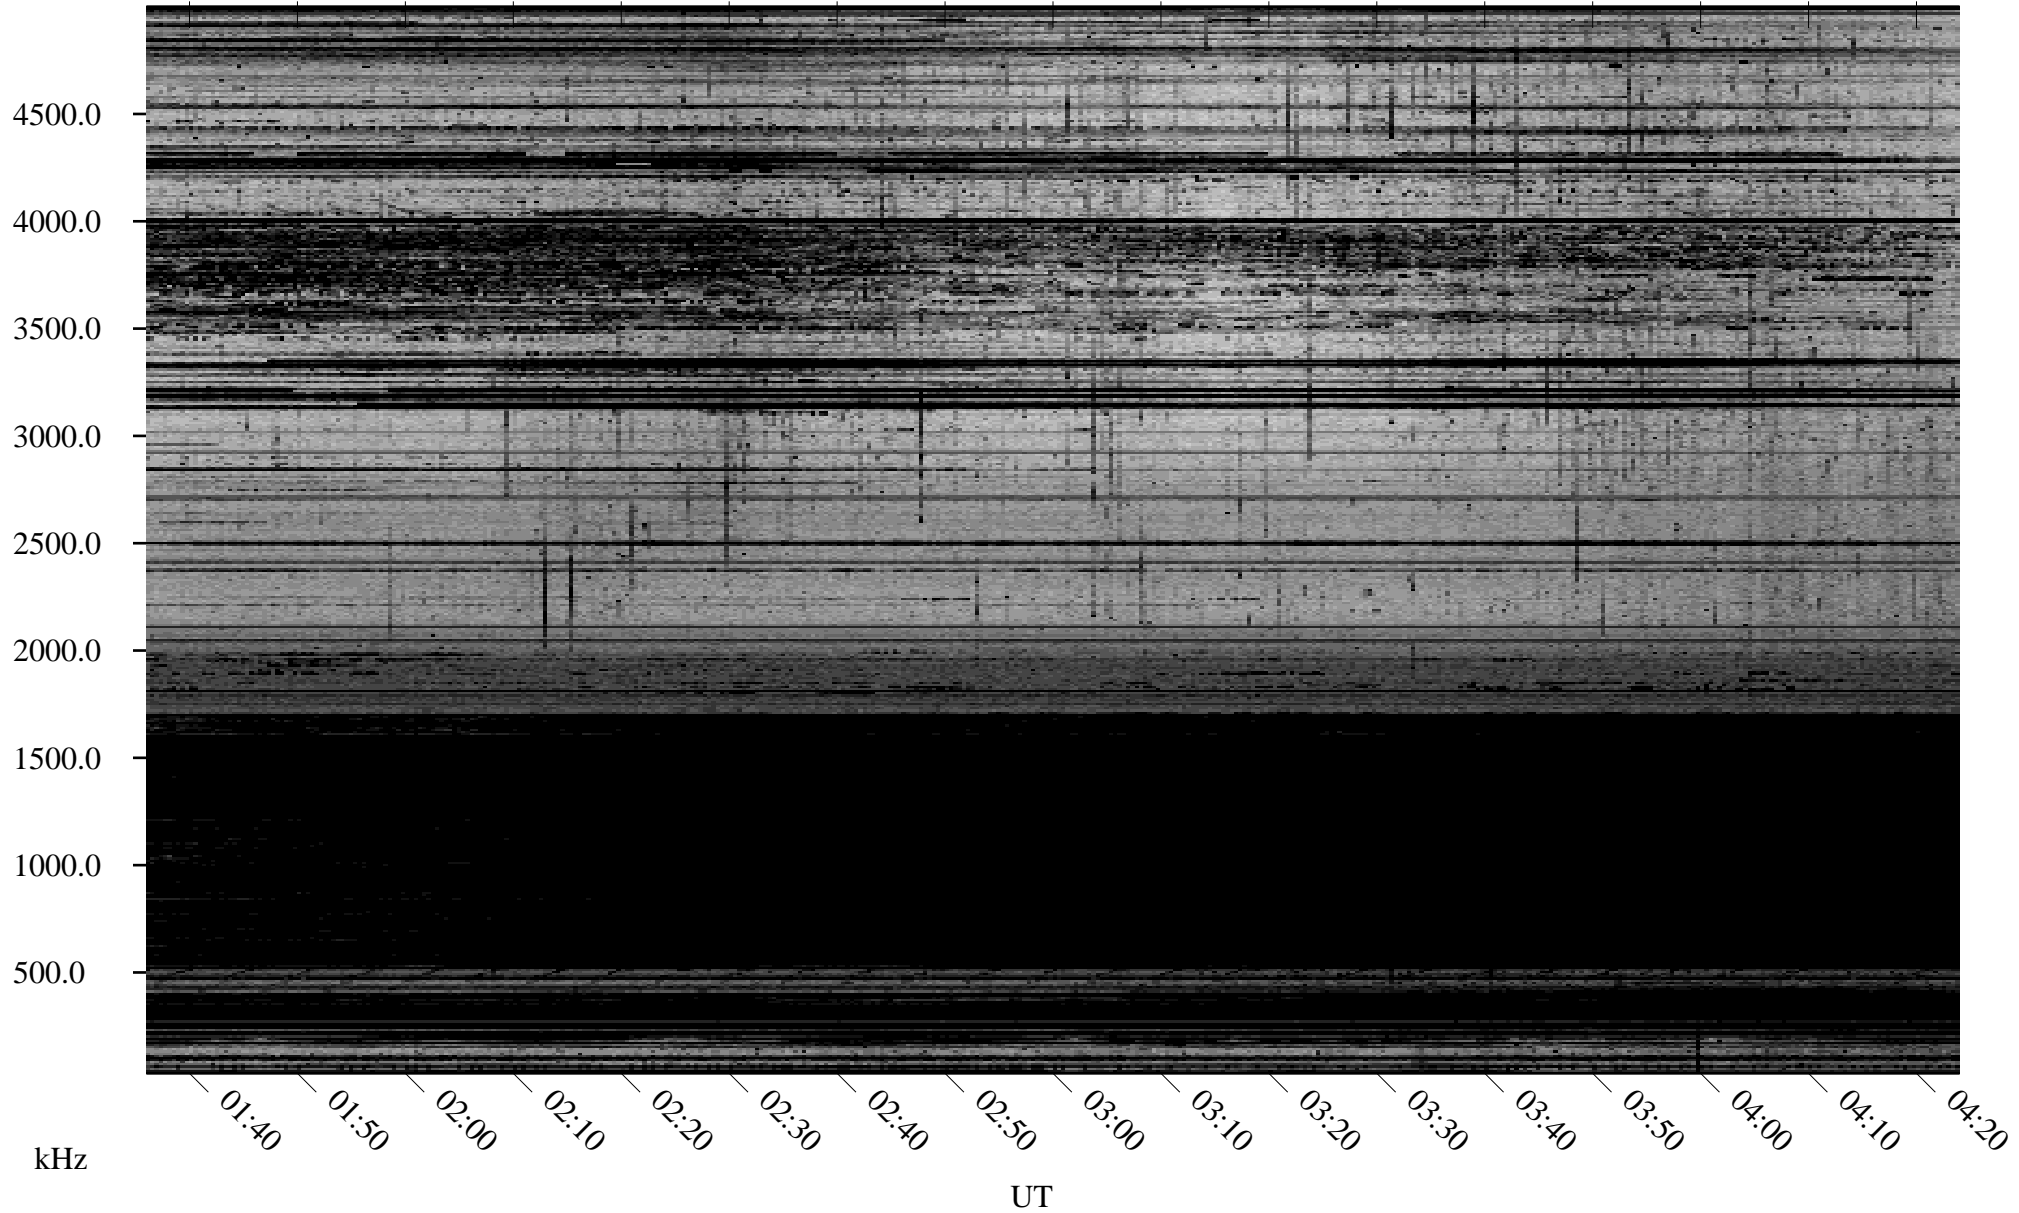

03/03/2009 Churchill, Manitoba

Linear Scale Black = 161 White = 15

ch09062l.r00SUm max_12

Page 1

03/03/2009 Churchill, Manitoba

Linear Scale Black = 161 White = 15

ch09062l.r00SUm max_12

Page 2

03/04/2009 Churchill, Manitoba

Linear Scale Black = 161 White = 15

ch09062l.r00SUm max_12

Page 3

03/04/2009 Churchill, Manitoba

Linear Scale Black = 161 White = 15

ch09062l.r00SUm max_12

Page 4

03/04/2009 Churchill, Manitoba

Linear Scale Black = 161 White = 15

ch09062l.r00SUm max_12

Page 5

03/04/2009 Churchill, Manitoba

Linear Scale Black = 161 White = 15

ch09062l.r00SUm max_12

Page 6

03/04/2009 Churchill, Manitoba

Linear Scale Black = 161 White = 15

ch09062l.r00SUm max_12

Page 7

03/04/2009 Churchill, Manitoba

Linear Scale Black = 161 White = 15

ch09062l.r00SUm max_12

Page 8