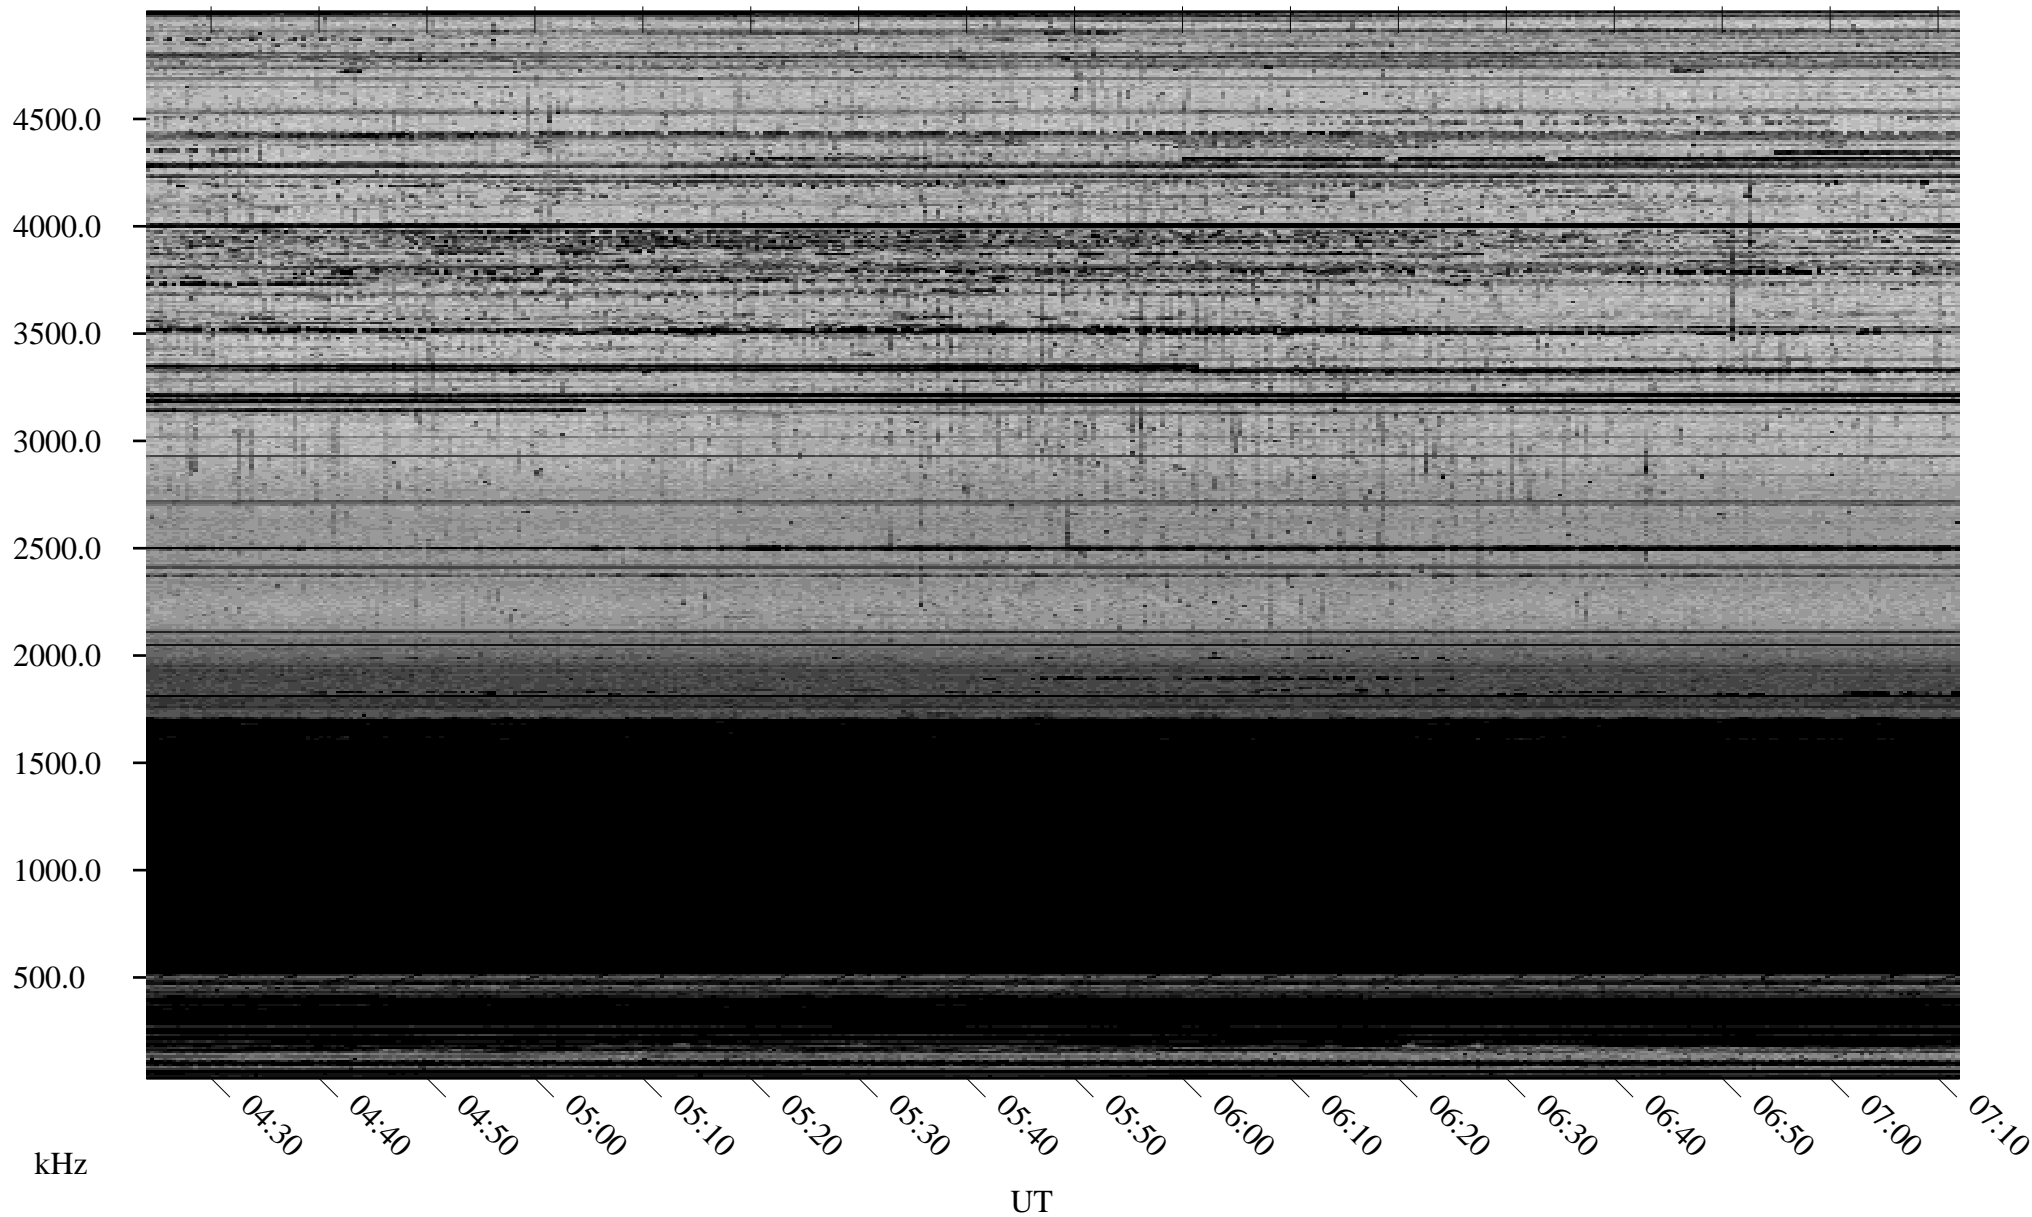

03/04/2009 Churchill, Manitoba

Linear Scale Black = 161 White = 15

ch09063l.r00SUm max_12

Page 1

03/04/2009 Churchill, Manitoba

Linear Scale Black = 161 White = 15

ch09063l.r00SUm max_12

Page 2

03/05/2009 Churchill, Manitoba

Linear Scale Black = 161 White = 15

ch09063l.r00SUm max_12

Page 3

03/05/2009 Churchill, Manitoba

Linear Scale Black = 161 White = 15

ch09063l.r00SUm max_12

Page 4

03/05/2009 Churchill, Manitoba

Linear Scale Black = 161 White = 15

ch09063l.r00SUm max_12

Page 5

03/05/2009 Churchill, Manitoba

Linear Scale Black = 161 White = 15

ch09063l.r00SUm max_12

Page 6

03/05/2009 Churchill, Manitoba

Linear Scale Black = 161 White = 15

ch09063l.r00SUm max_12

Page 7

03/05/2009 Churchill, Manitoba

Linear Scale Black = 161 White = 15

ch090631.r00SUm max_12

Page 8