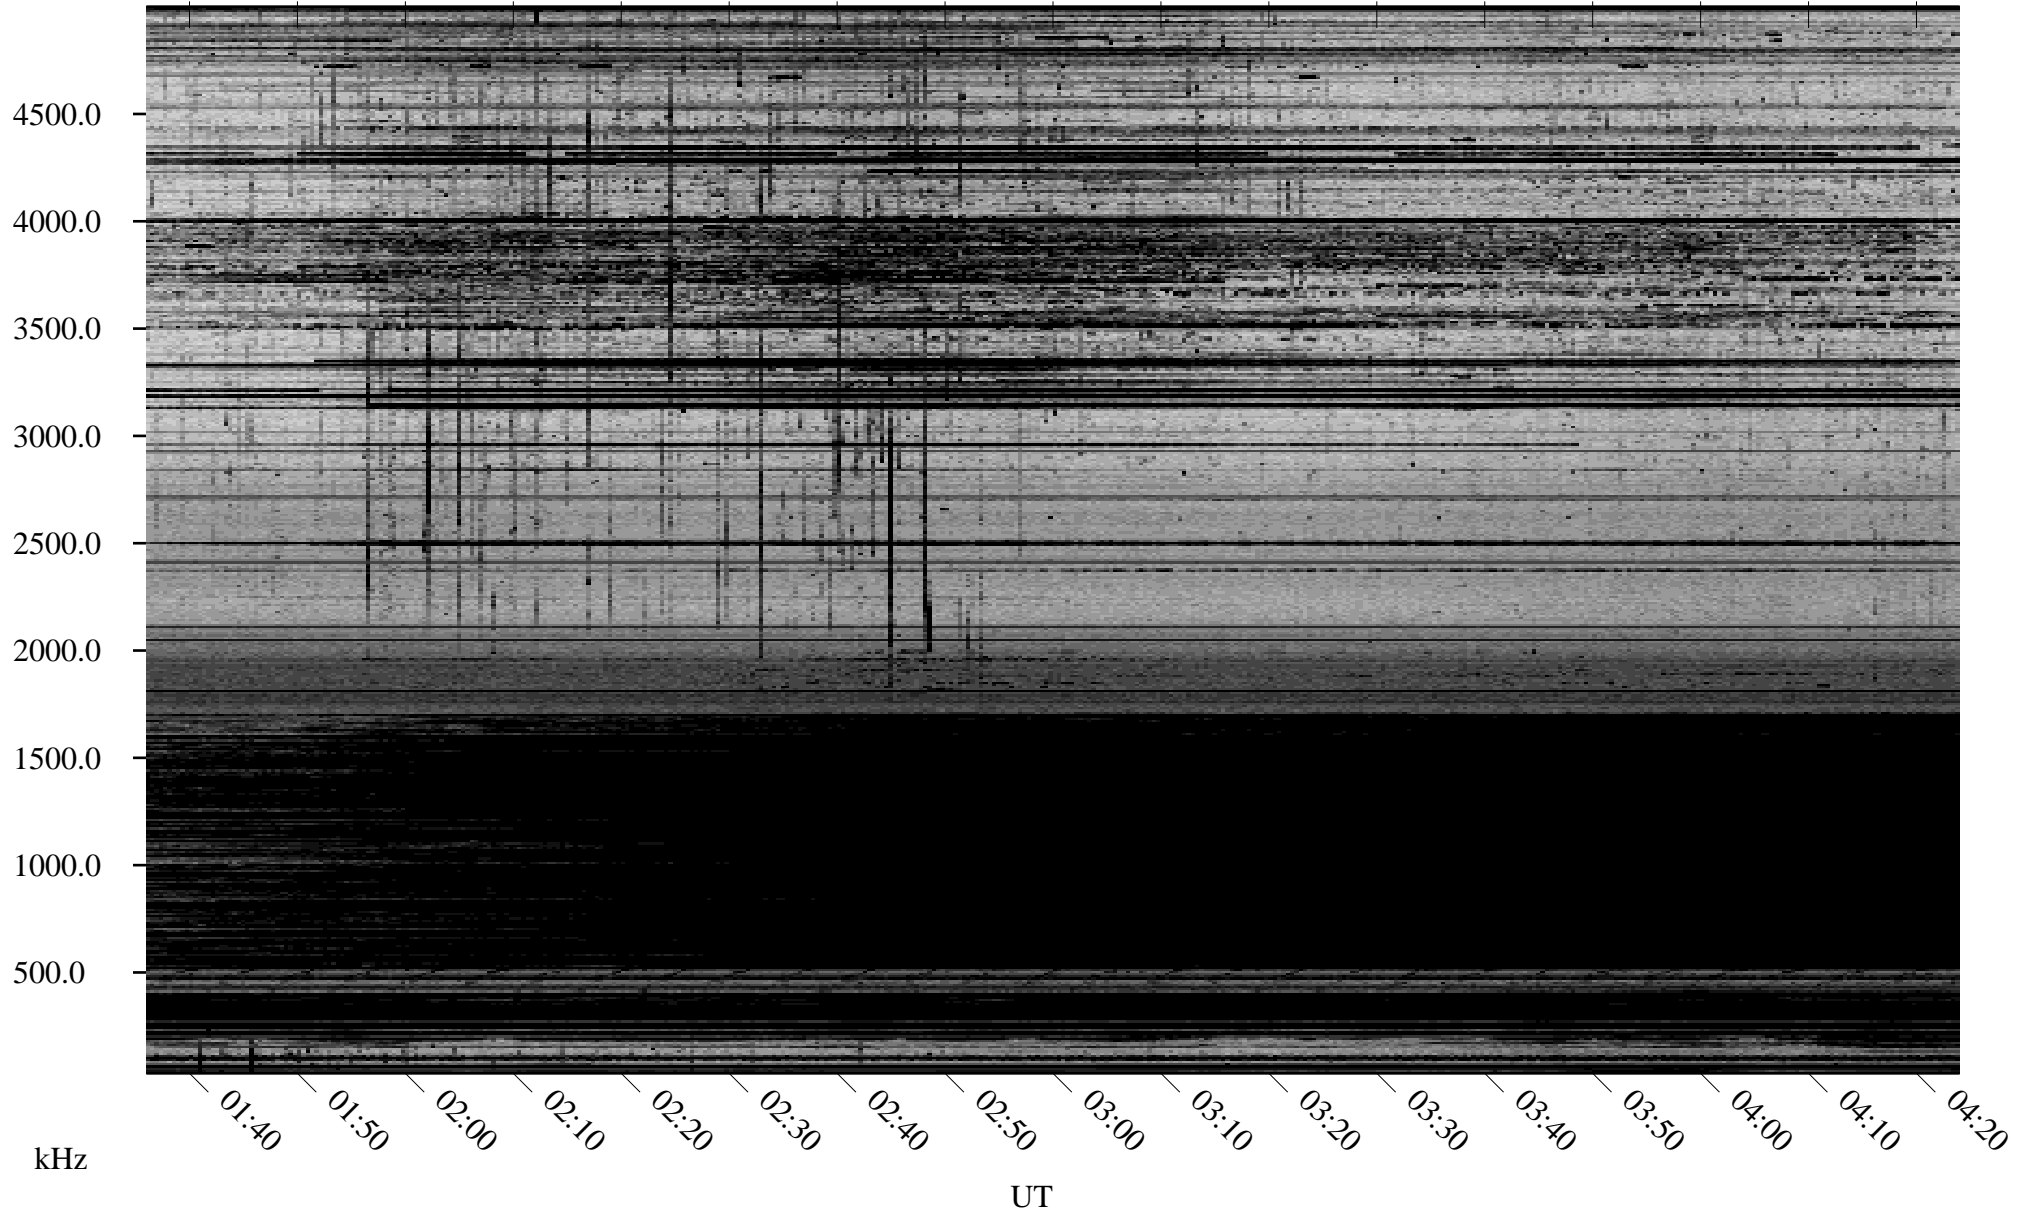

03/04/2009 Churchill, Manitoba

Linear Scale Black = 161 White = 15

ch09063l.r00SUm max_12

Page 1

03/04/2009 Churchill, Manitoba

Linear Scale Black = 161 White = 15

ch09063l.r00SUm max_12

Page 2

03/05/2009 Churchill, Manitoba

Linear Scale Black = 161 White = 15

ch09063l.r00SUm max_12

Page 3

03/05/2009 Churchill, Manitoba

Linear Scale Black = 161 White = 15

ch09063l.r00SUm max_12

Page 4

03/05/2009 Churchill, Manitoba

Linear Scale Black = 161 White = 15

ch09063l.r00SUm max_12

Page 5

03/05/2009 Churchill, Manitoba

Linear Scale Black = 161 White = 15

ch09063l.r00SUm max_12

Page 6

03/05/2009 Churchill, Manitoba

Linear Scale Black = 161 White = 15

ch09063l.r00SUm max_12

Page 7

03/05/2009 Churchill, Manitoba

Linear Scale Black = 161 White = 15

ch090631.r00SUm max_12

Page 8