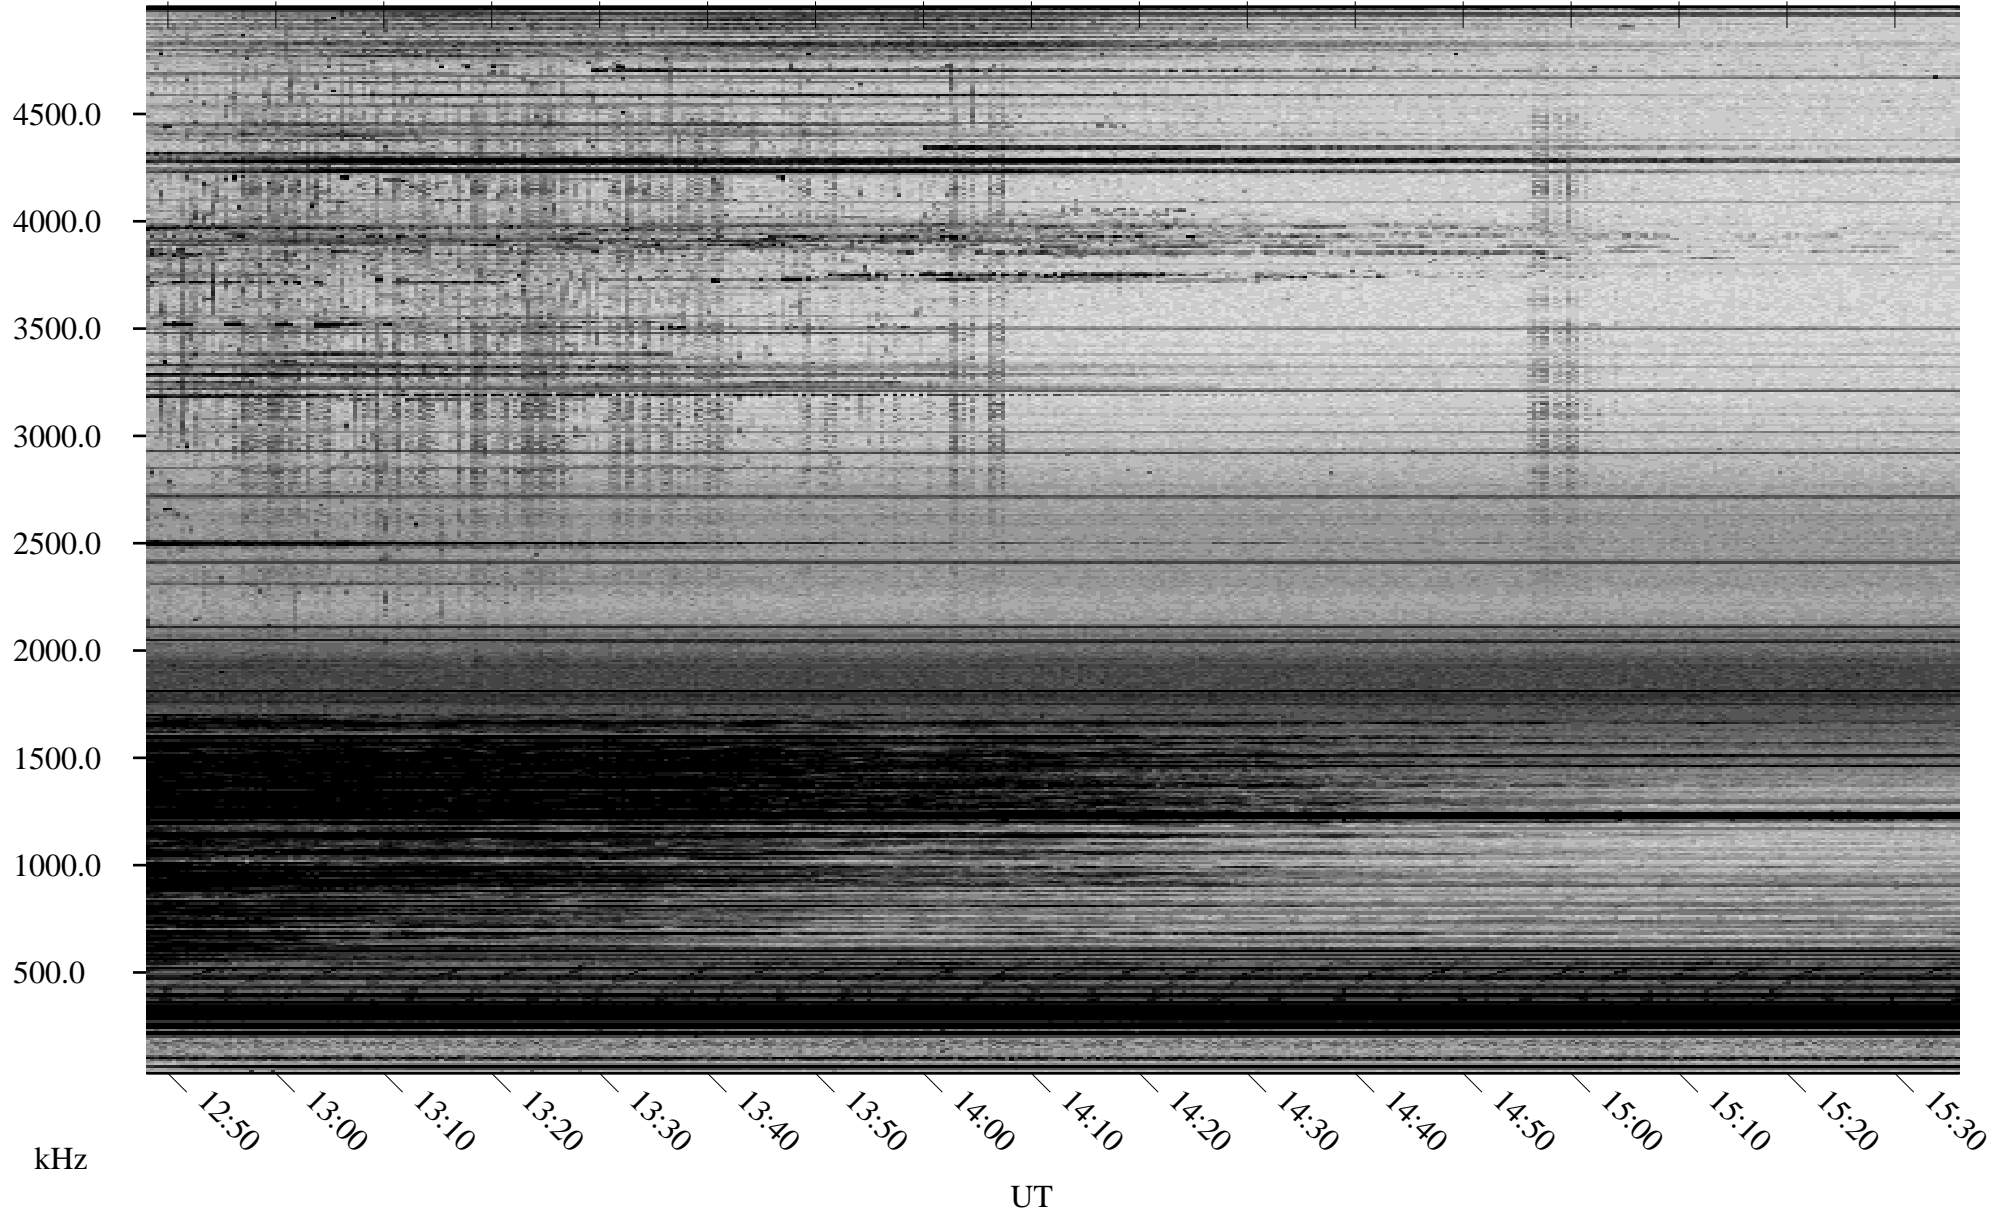

03/04/2009 Churchill, Manitoba

Linear Scale Black = 161 White = 15

ch09063l.r00SUm max_12

Page 1

03/04/2009 Churchill, Manitoba

Linear Scale Black = 161 White = 15

ch09063l.r00SUm max_12

Page 2

03/05/2009 Churchill, Manitoba

Linear Scale Black = 161 White = 15

ch09063l.r00SUm max_12

Page 3

03/05/2009 Churchill, Manitoba

Linear Scale Black = 161 White = 15

ch09063l.r00SUm max_12

Page 4

03/05/2009 Churchill, Manitoba

Linear Scale Black = 161 White = 15

ch09063l.r00SUm max_12

Page 5

03/05/2009 Churchill, Manitoba

Linear Scale Black = 161 White = 15

ch09063l.r00SUm max_12

Page 6

03/05/2009 Churchill, Manitoba

Linear Scale Black = 161 White = 15

ch09063l.r00SUm max_12

Page 7

03/05/2009 Churchill, Manitoba

Linear Scale Black = 161 White = 15

ch090631.r00SUm max_12

Page 8