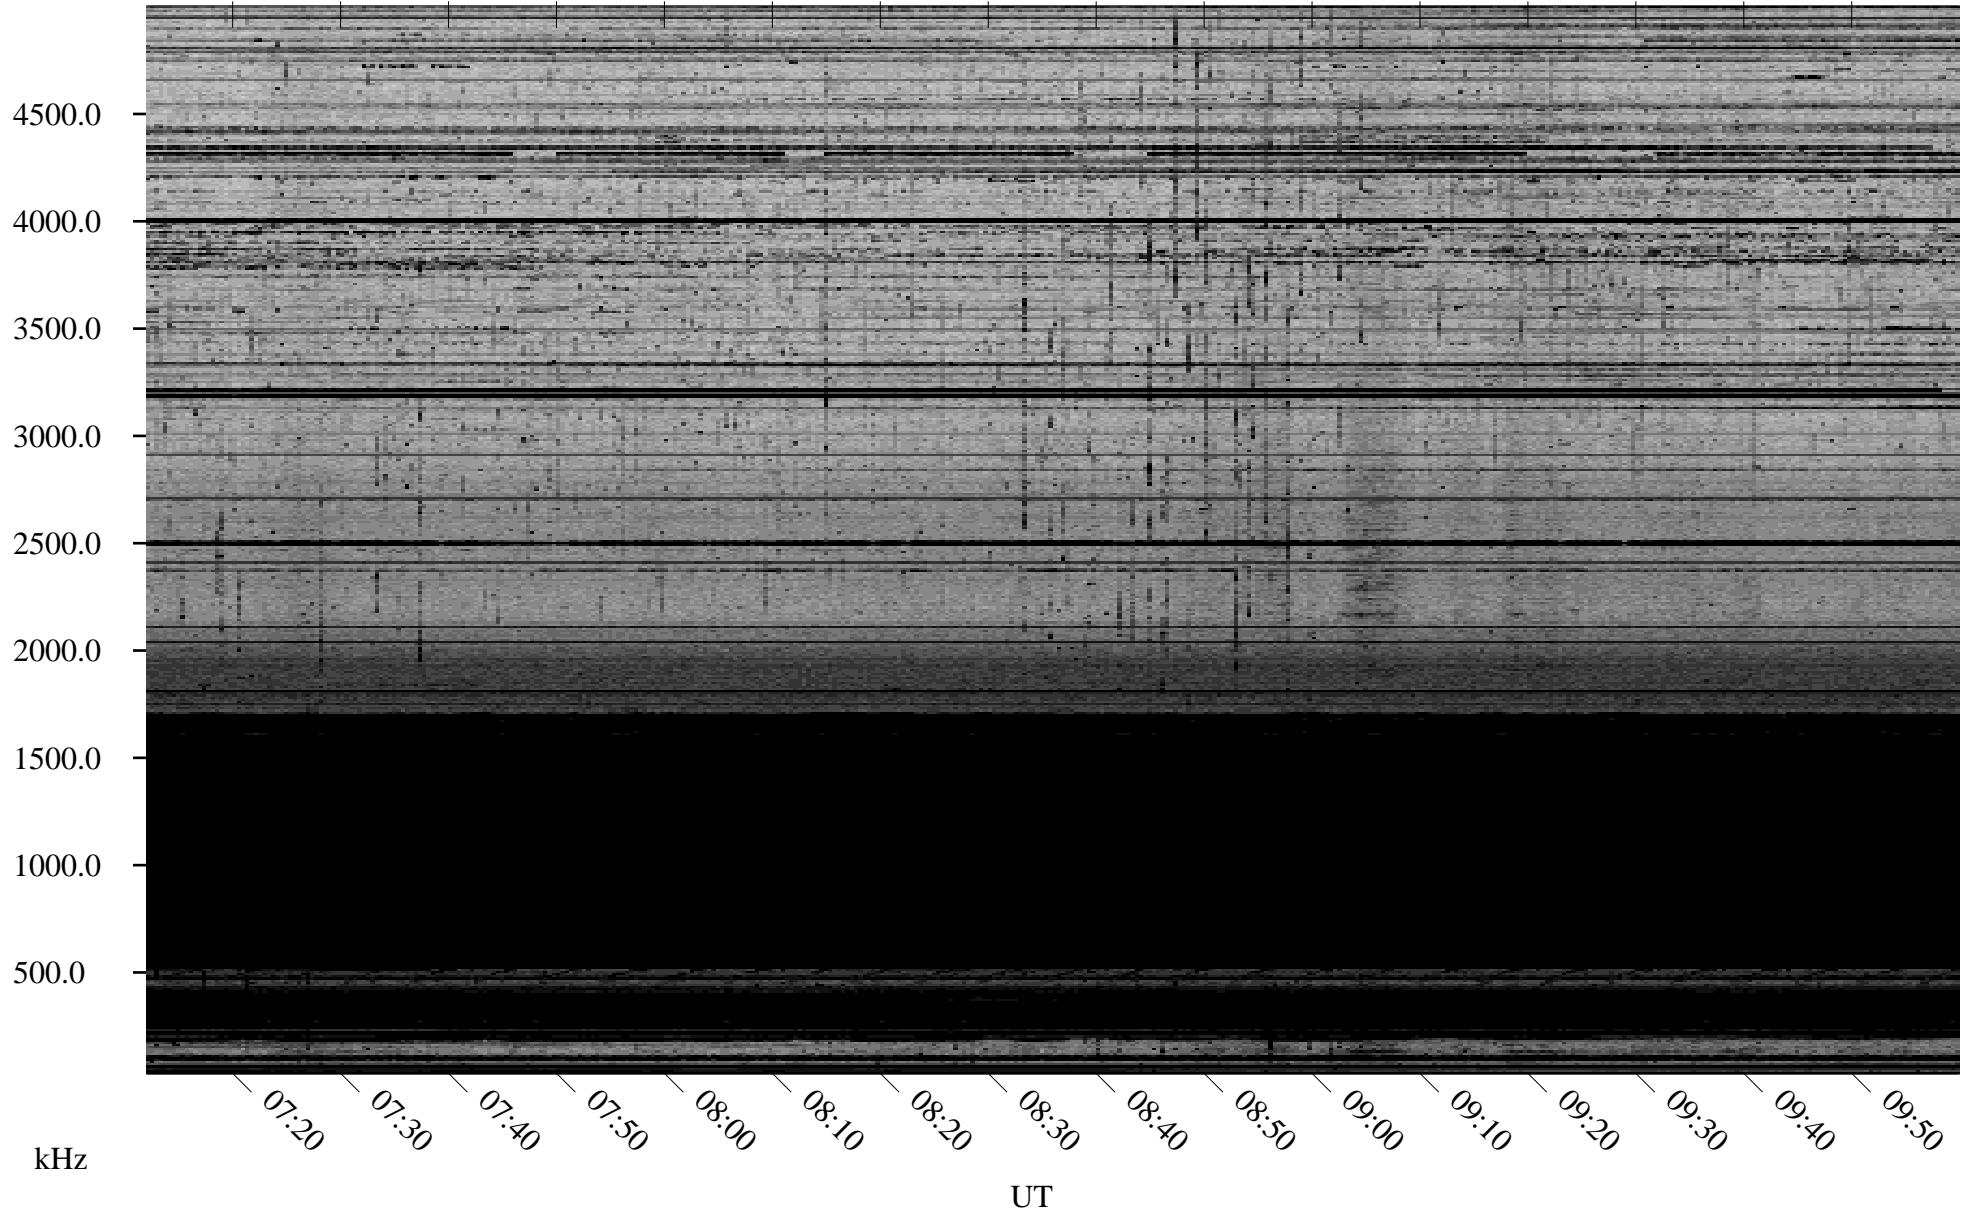

03/05/2009 Churchill, Manitoba

Linear Scale Black = 161 White = 15

ch09064l.r00SUm max_12

Page 1

03/05/2009 Churchill, Manitoba

Linear Scale Black = 161 White = 15

ch09064l.r00SUm max_12

Page 2

03/06/2009 Churchill, Manitoba

Linear Scale Black = 161 White = 15

ch09064l.r00SUm max_12

Page 3

03/06/2009 Churchill, Manitoba

Linear Scale Black = 161 White = 15

ch09064l.r00SUm max_12

Page 4

03/06/2009 Churchill, Manitoba

Linear Scale Black = 161 White = 15

ch09064l.r00SUm max_12

Page 5

03/06/2009 Churchill, Manitoba

Linear Scale Black = 161 White = 15

ch09064l.r00SUm max_12

Page 6

03/06/2009 Churchill, Manitoba

Linear Scale Black = 161 White = 15

ch09064l.r00SUm max_12

Page 7

03/06/2009 Churchill, Manitoba

Linear Scale Black = 161 White = 15

ch09064l.r00SUm max_12