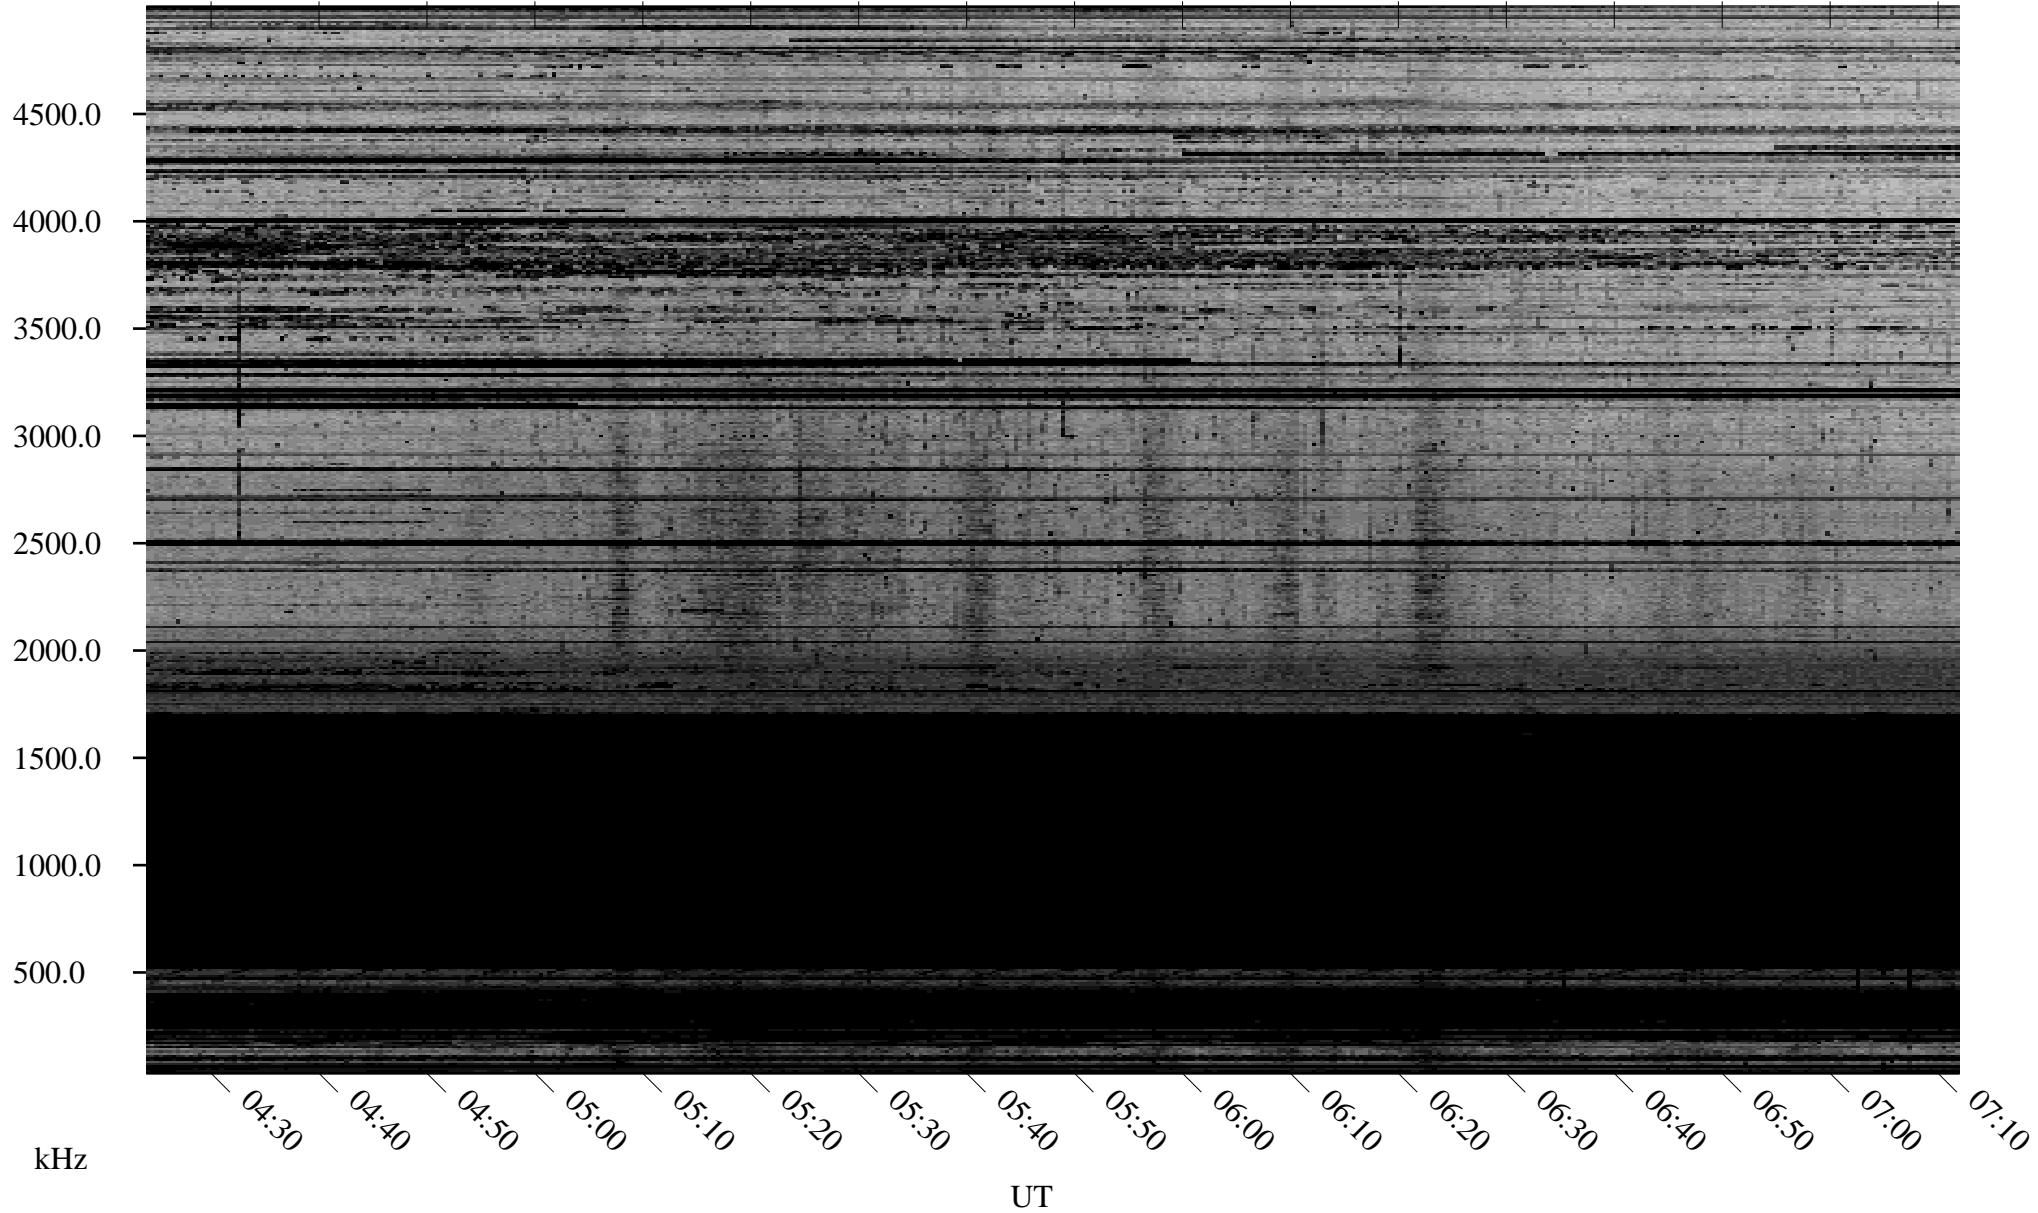

03/05/2009 Churchill, Manitoba

Linear Scale Black = 161 White = 15

ch09064l.r00SUm max_12

Page 1

03/05/2009 Churchill, Manitoba

Linear Scale Black = 161 White = 15

ch09064l.r00SUm max_12

Page 2

03/06/2009 Churchill, Manitoba

Linear Scale Black = 161 White = 15

ch09064l.r00SUm max_12

Page 3

03/06/2009 Churchill, Manitoba

Linear Scale Black = 161 White = 15

ch09064l.r00SUm max_12

Page 4

03/06/2009 Churchill, Manitoba

Linear Scale Black = 161 White = 15

ch09064l.r00SUm max_12

Page 5

03/06/2009 Churchill, Manitoba

Linear Scale Black = 161 White = 15

ch09064l.r00SUm max_12

Page 6

03/06/2009 Churchill, Manitoba

Linear Scale Black = 161 White = 15

ch09064l.r00SUm max_12

Page 7

03/06/2009 Churchill, Manitoba

Linear Scale Black = 161 White = 15

ch09064l.r00SUm max_12