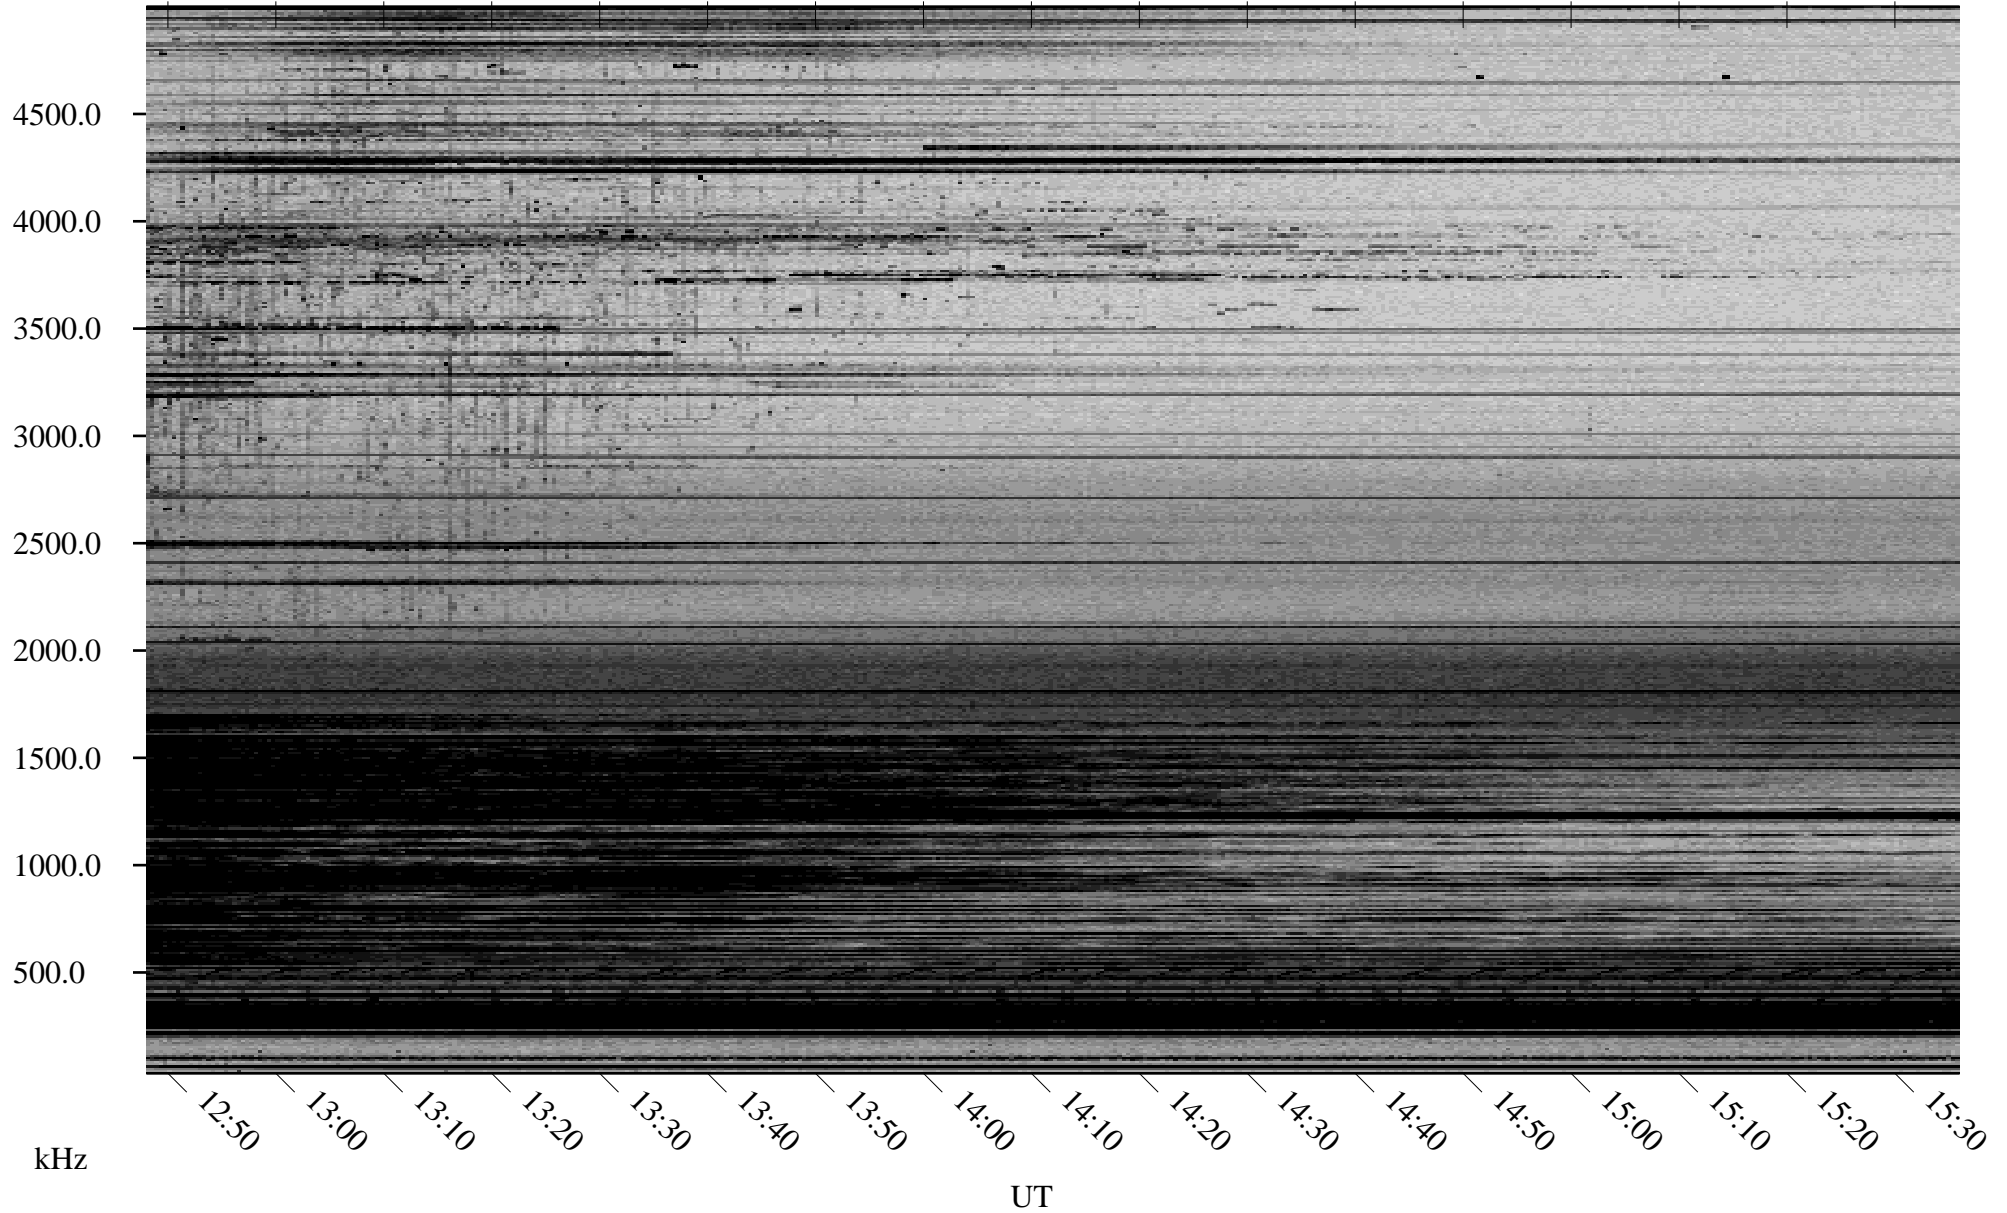

03/05/2009 Churchill, Manitoba

Linear Scale Black = 161 White = 15

ch09064l.r00SUm max_12

Page 1

03/05/2009 Churchill, Manitoba

Linear Scale Black = 161 White = 15

ch09064l.r00SUm max_12

Page 2

03/06/2009 Churchill, Manitoba

Linear Scale Black = 161 White = 15

ch09064l.r00SUm max_12

Page 3

03/06/2009 Churchill, Manitoba

Linear Scale Black = 161 White = 15

ch09064l.r00SUm max_12

Page 4

03/06/2009 Churchill, Manitoba

Linear Scale Black = 161 White = 15

ch09064l.r00SUm max_12

Page 5

03/06/2009 Churchill, Manitoba

Linear Scale Black = 161 White = 15

ch09064l.r00SUm max_12

Page 6

03/06/2009 Churchill, Manitoba

Linear Scale Black = 161 White = 15

ch09064l.r00SUm max_12

Page 7

03/06/2009 Churchill, Manitoba

Linear Scale Black = 161 White = 15

ch09064l.r00SUm max_12