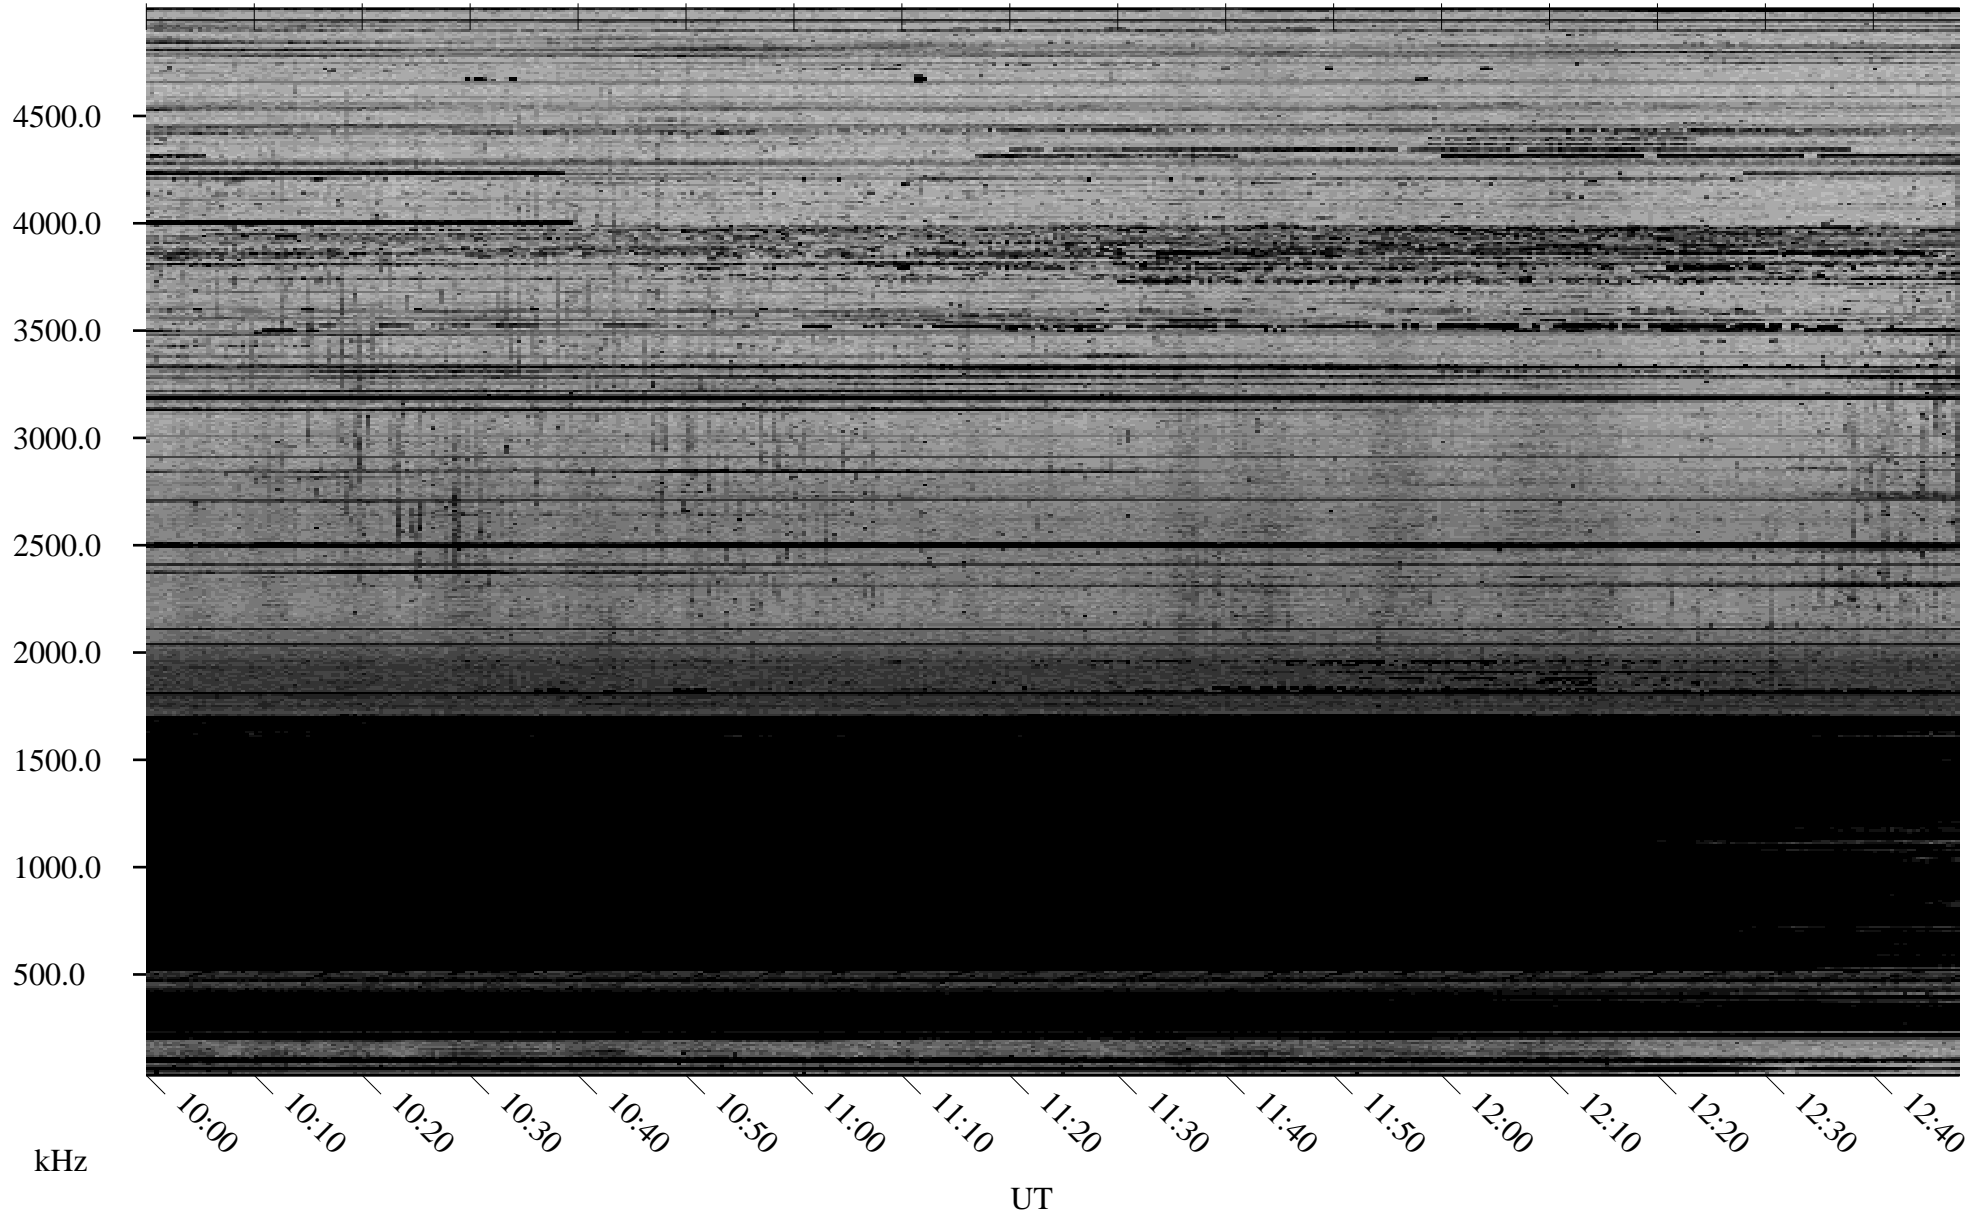

03/05/2009 Churchill, Manitoba

Linear Scale Black = 161 White = 15

ch09064l.r00SUm max_12

Page 1

03/05/2009 Churchill, Manitoba

Linear Scale Black = 161 White = 15

ch09064l.r00SUm max_12

Page 2

03/06/2009 Churchill, Manitoba

Linear Scale Black = 161 White = 15

ch09064l.r00SUm max_12

Page 3

03/06/2009 Churchill, Manitoba

Linear Scale Black = 161 White = 15

ch09064l.r00SUm max_12

Page 4

03/06/2009 Churchill, Manitoba

Linear Scale Black = 161 White = 15

ch09064l.r00SUm max_12

Page 5

03/06/2009 Churchill, Manitoba

Linear Scale Black = 161 White = 15

ch09064l.r00SUm max_12

Page 6

03/06/2009 Churchill, Manitoba

Linear Scale Black = 161 White = 15

ch09064l.r00SUm max_12

Page 7

03/06/2009 Churchill, Manitoba

Linear Scale Black = 161 White = 15

ch09064l.r00SUm max_12