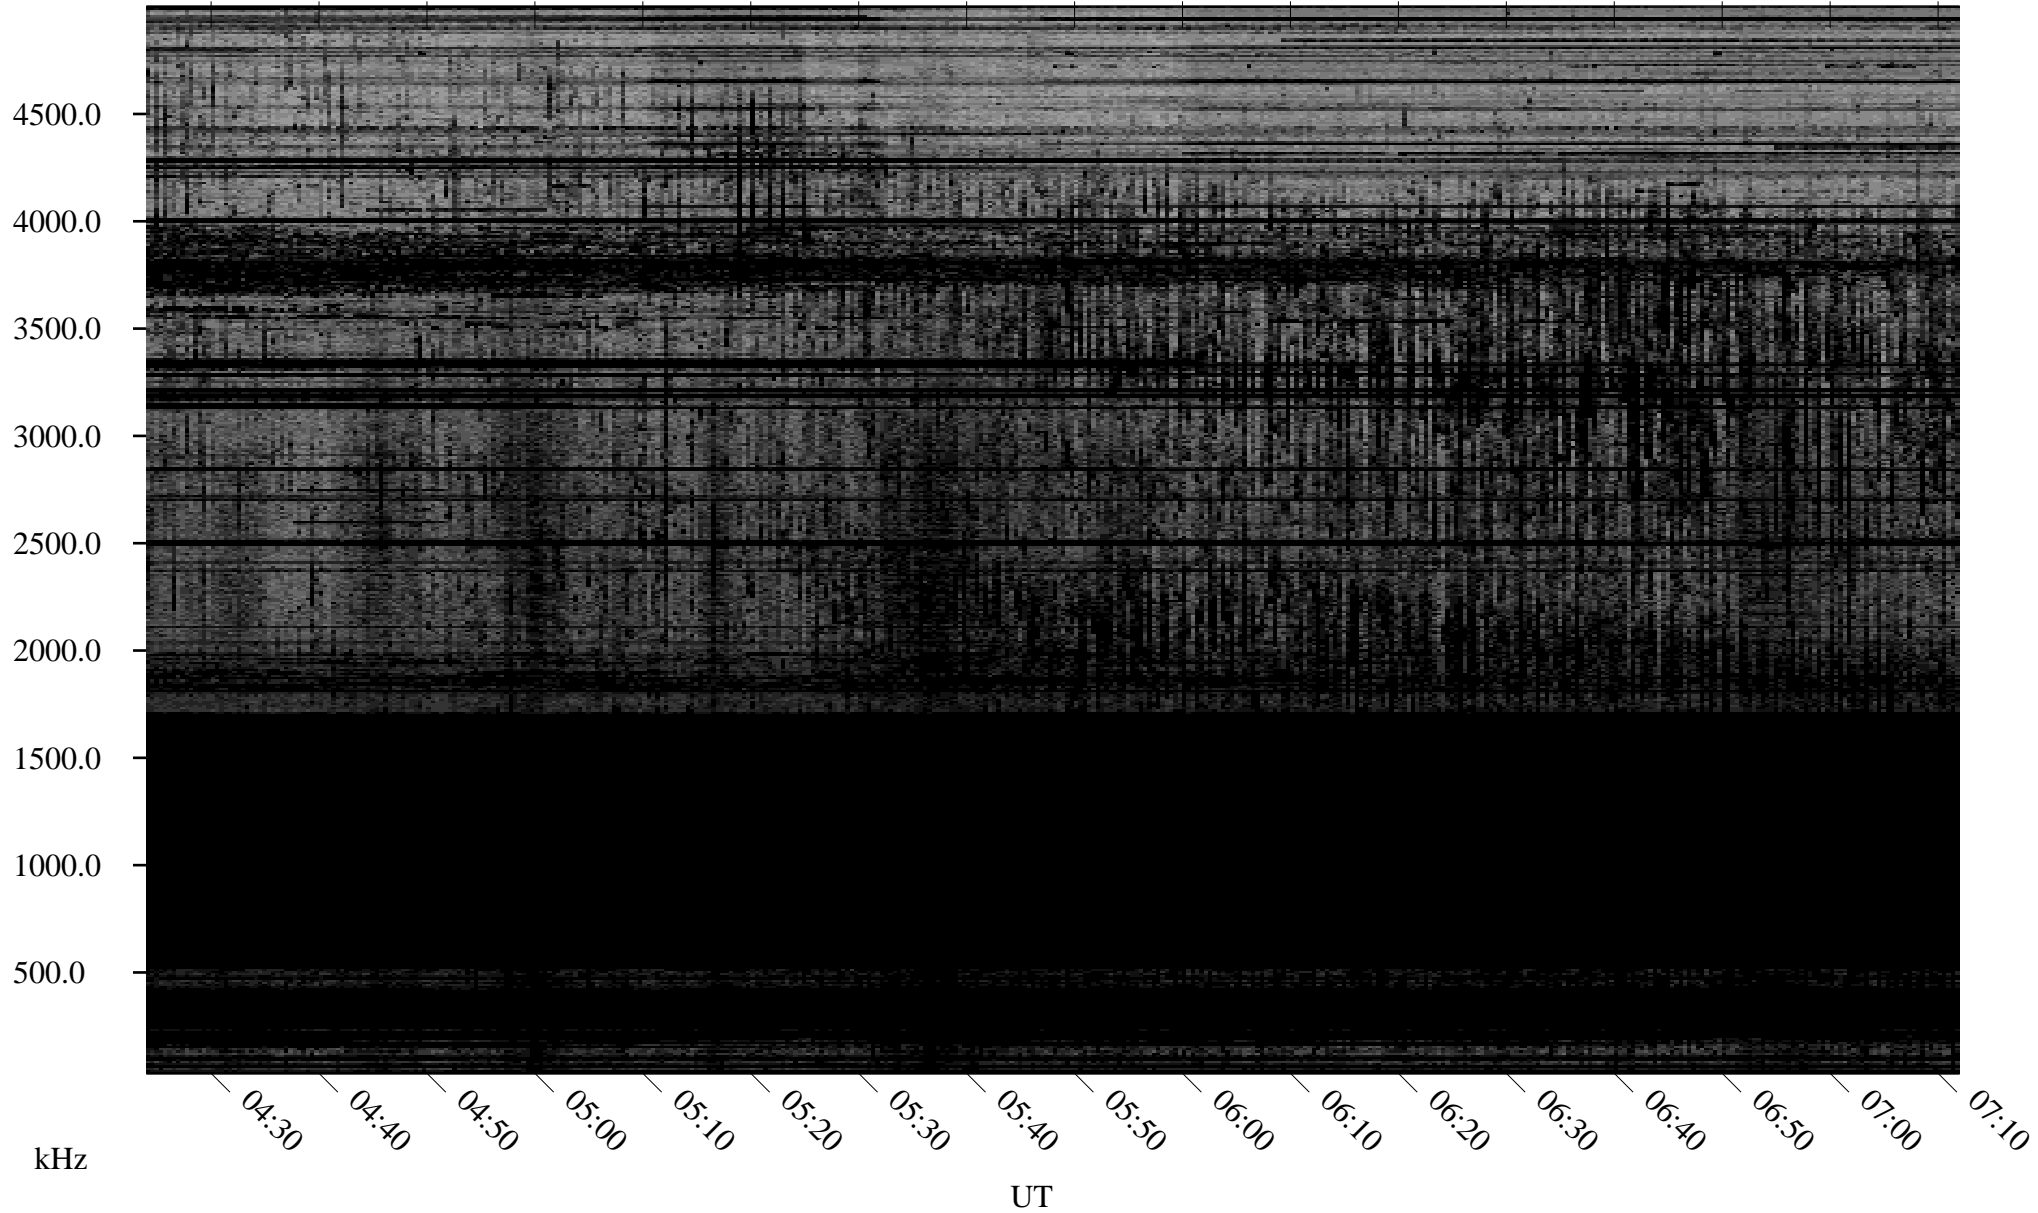

03/06/2009 Churchill, Manitoba

Linear Scale Black = 161 White = 15

ch090651.r00SUm max_12

Page 1

03/06/2009 Churchill, Manitoba

Linear Scale Black = 161 White = 15

ch090651.r00SUm max_12

Page 2

03/07/2009 Churchill, Manitoba

Linear Scale Black = 161 White = 15

ch090651.r00SUm max_12

Page 3

03/07/2009 Churchill, Manitoba

Linear Scale Black = 161 White = 15

ch090651.r00SUm max_12

Page 4

03/07/2009 Churchill, Manitoba

Linear Scale Black = 161 White = 15

ch090651.r00SUm max_12

Page 5

03/07/2009 Churchill, Manitoba

Linear Scale Black = 161 White = 15

ch090651.r00SUm max_12

Page 6

03/07/2009 Churchill, Manitoba

Linear Scale Black = 161 White = 15

ch090651.r00SUm max_12

Page 7

03/07/2009 Churchill, Manitoba

Linear Scale Black = 161 White = 15

ch090651.r00SUm max_12

Page 8