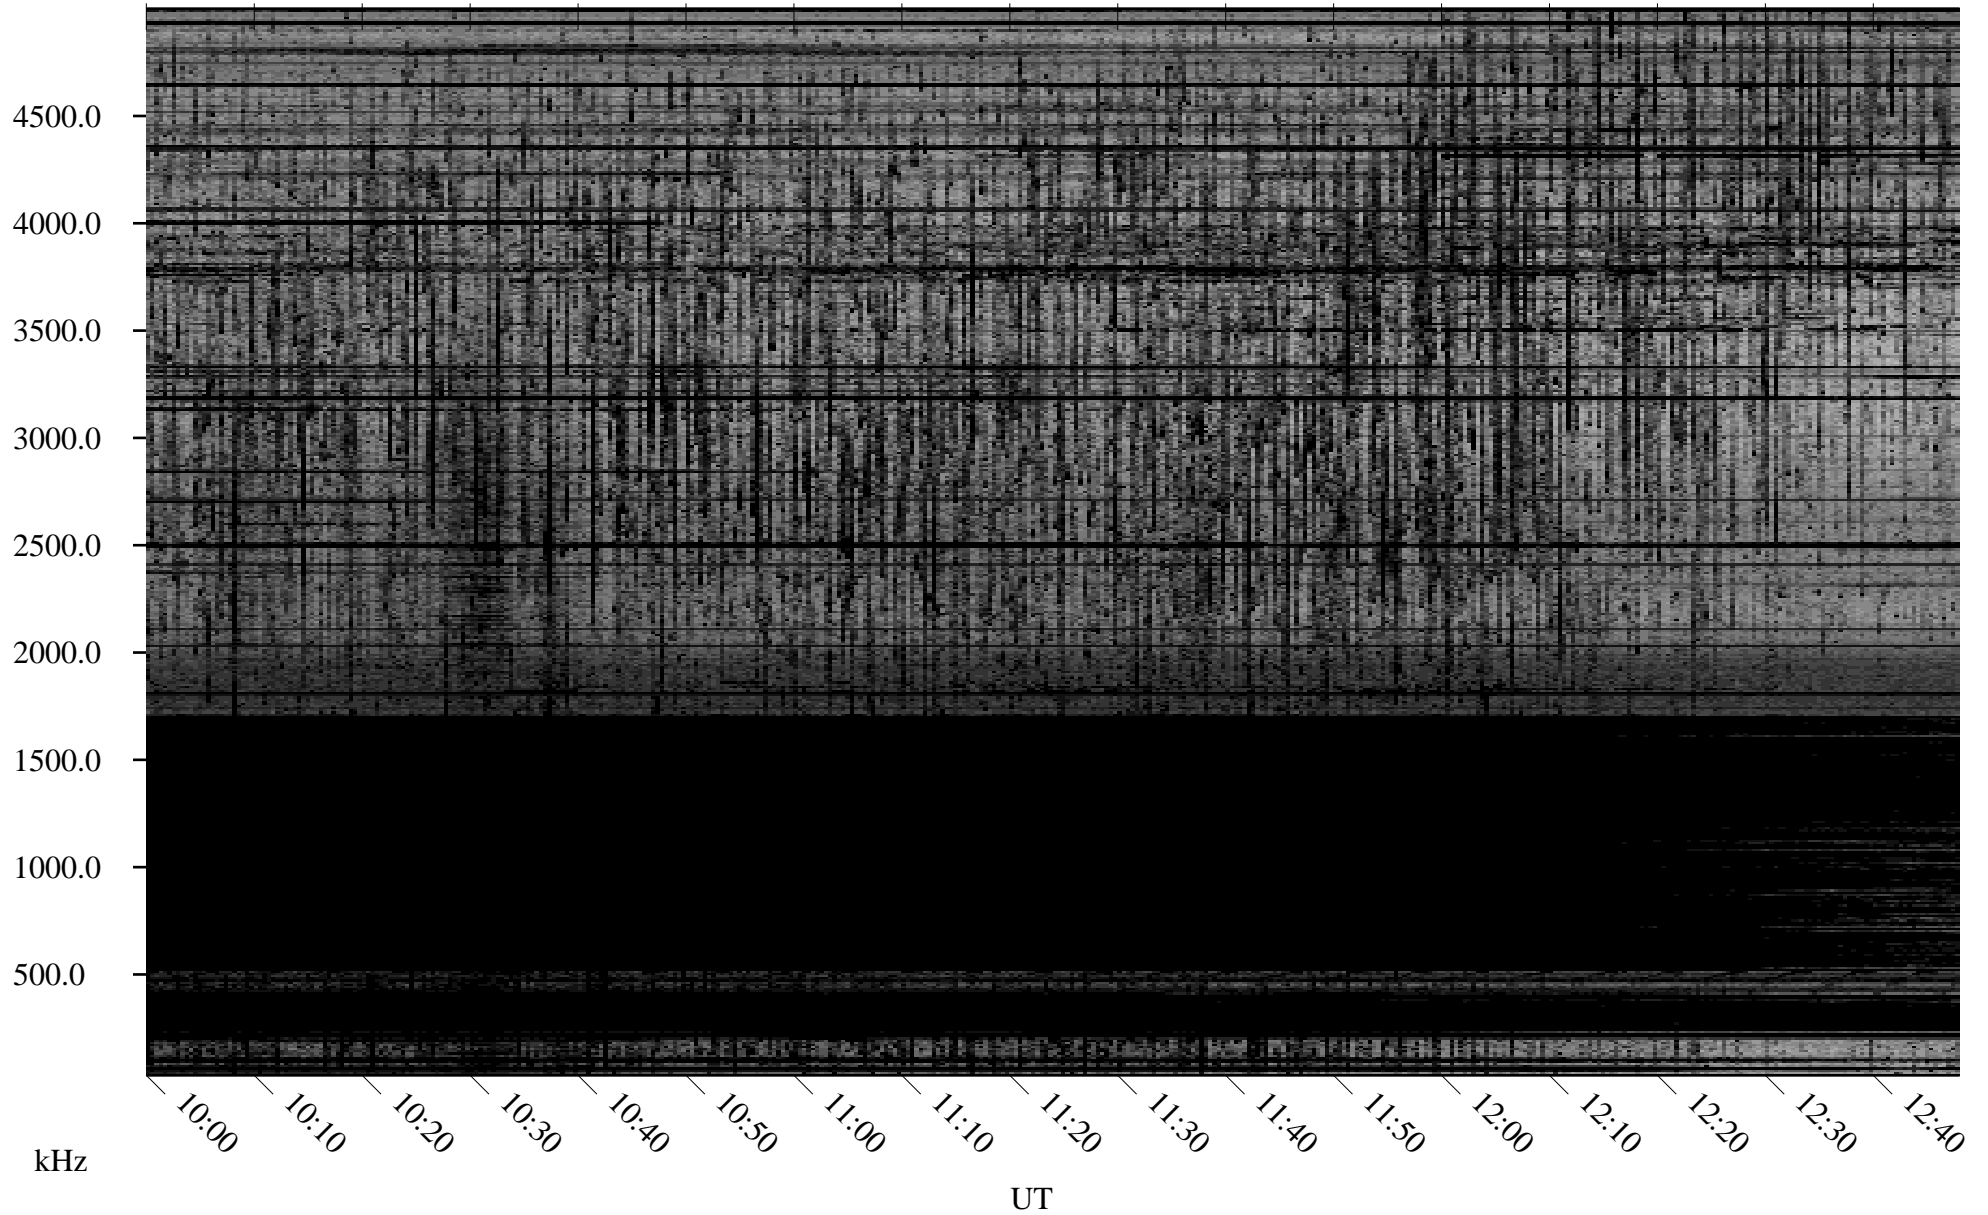

03/06/2009 Churchill, Manitoba

Linear Scale Black = 161 White = 15

ch090651.r00SUm max_12

Page 1

03/06/2009 Churchill, Manitoba

Linear Scale Black = 161 White = 15

ch090651.r00SUm max_12

Page 2

03/07/2009 Churchill, Manitoba

Linear Scale Black = 161 White = 15

ch090651.r00SUm max_12

Page 3

03/07/2009 Churchill, Manitoba

Linear Scale Black = 161 White = 15

ch090651.r00SUm max_12

Page 4

03/07/2009 Churchill, Manitoba

Linear Scale Black = 161 White = 15

ch090651.r00SUm max_12

Page 5

03/07/2009 Churchill, Manitoba

Linear Scale Black = 161 White = 15

ch090651.r00SUm max_12

Page 6

03/07/2009 Churchill, Manitoba

Linear Scale Black = 161 White = 15

ch090651.r00SUm max_12

Page 7

03/07/2009 Churchill, Manitoba

Linear Scale Black = 161 White = 15

ch090651.r00SUm max_12

Page 8