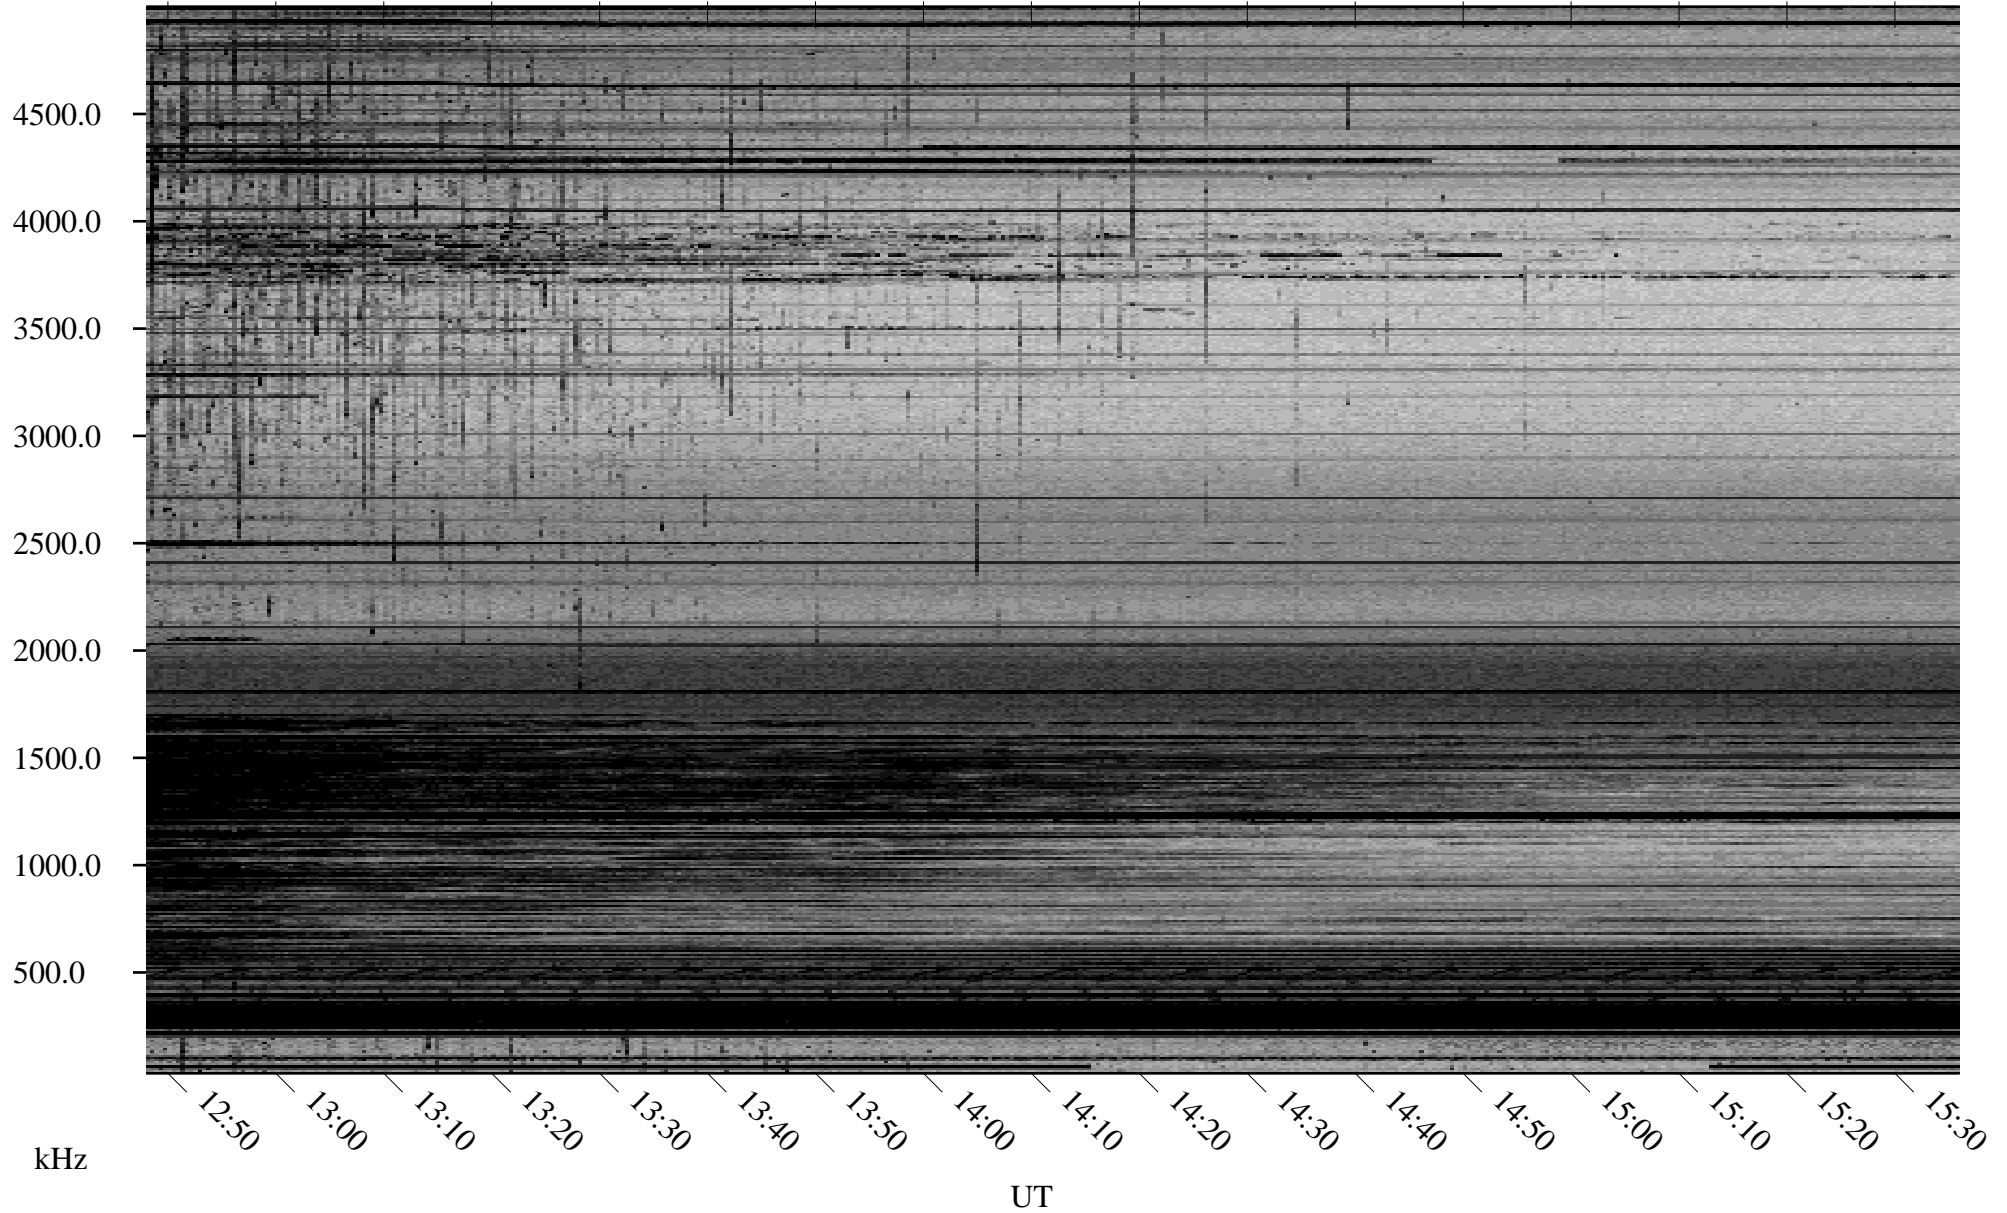

03/06/2009 Churchill, Manitoba

Linear Scale Black = 161 White = 15

ch090651.r00SUm max_12

Page 1

03/06/2009 Churchill, Manitoba

Linear Scale Black = 161 White = 15

ch090651.r00SUm max_12

Page 2

03/07/2009 Churchill, Manitoba

Linear Scale Black = 161 White = 15

ch090651.r00SUm max_12

Page 3

03/07/2009 Churchill, Manitoba

Linear Scale Black = 161 White = 15

ch090651.r00SUm max_12

Page 4

03/07/2009 Churchill, Manitoba

Linear Scale Black = 161 White = 15

ch090651.r00SUm max_12

Page 5

03/07/2009 Churchill, Manitoba

Linear Scale Black = 161 White = 15

ch090651.r00SUm max_12

Page 6

03/07/2009 Churchill, Manitoba

Linear Scale Black = 161 White = 15

ch090651.r00SUm max_12

Page 7

03/07/2009 Churchill, Manitoba

Linear Scale Black = 161 White = 15

ch090651.r00SUm max_12

Page 8