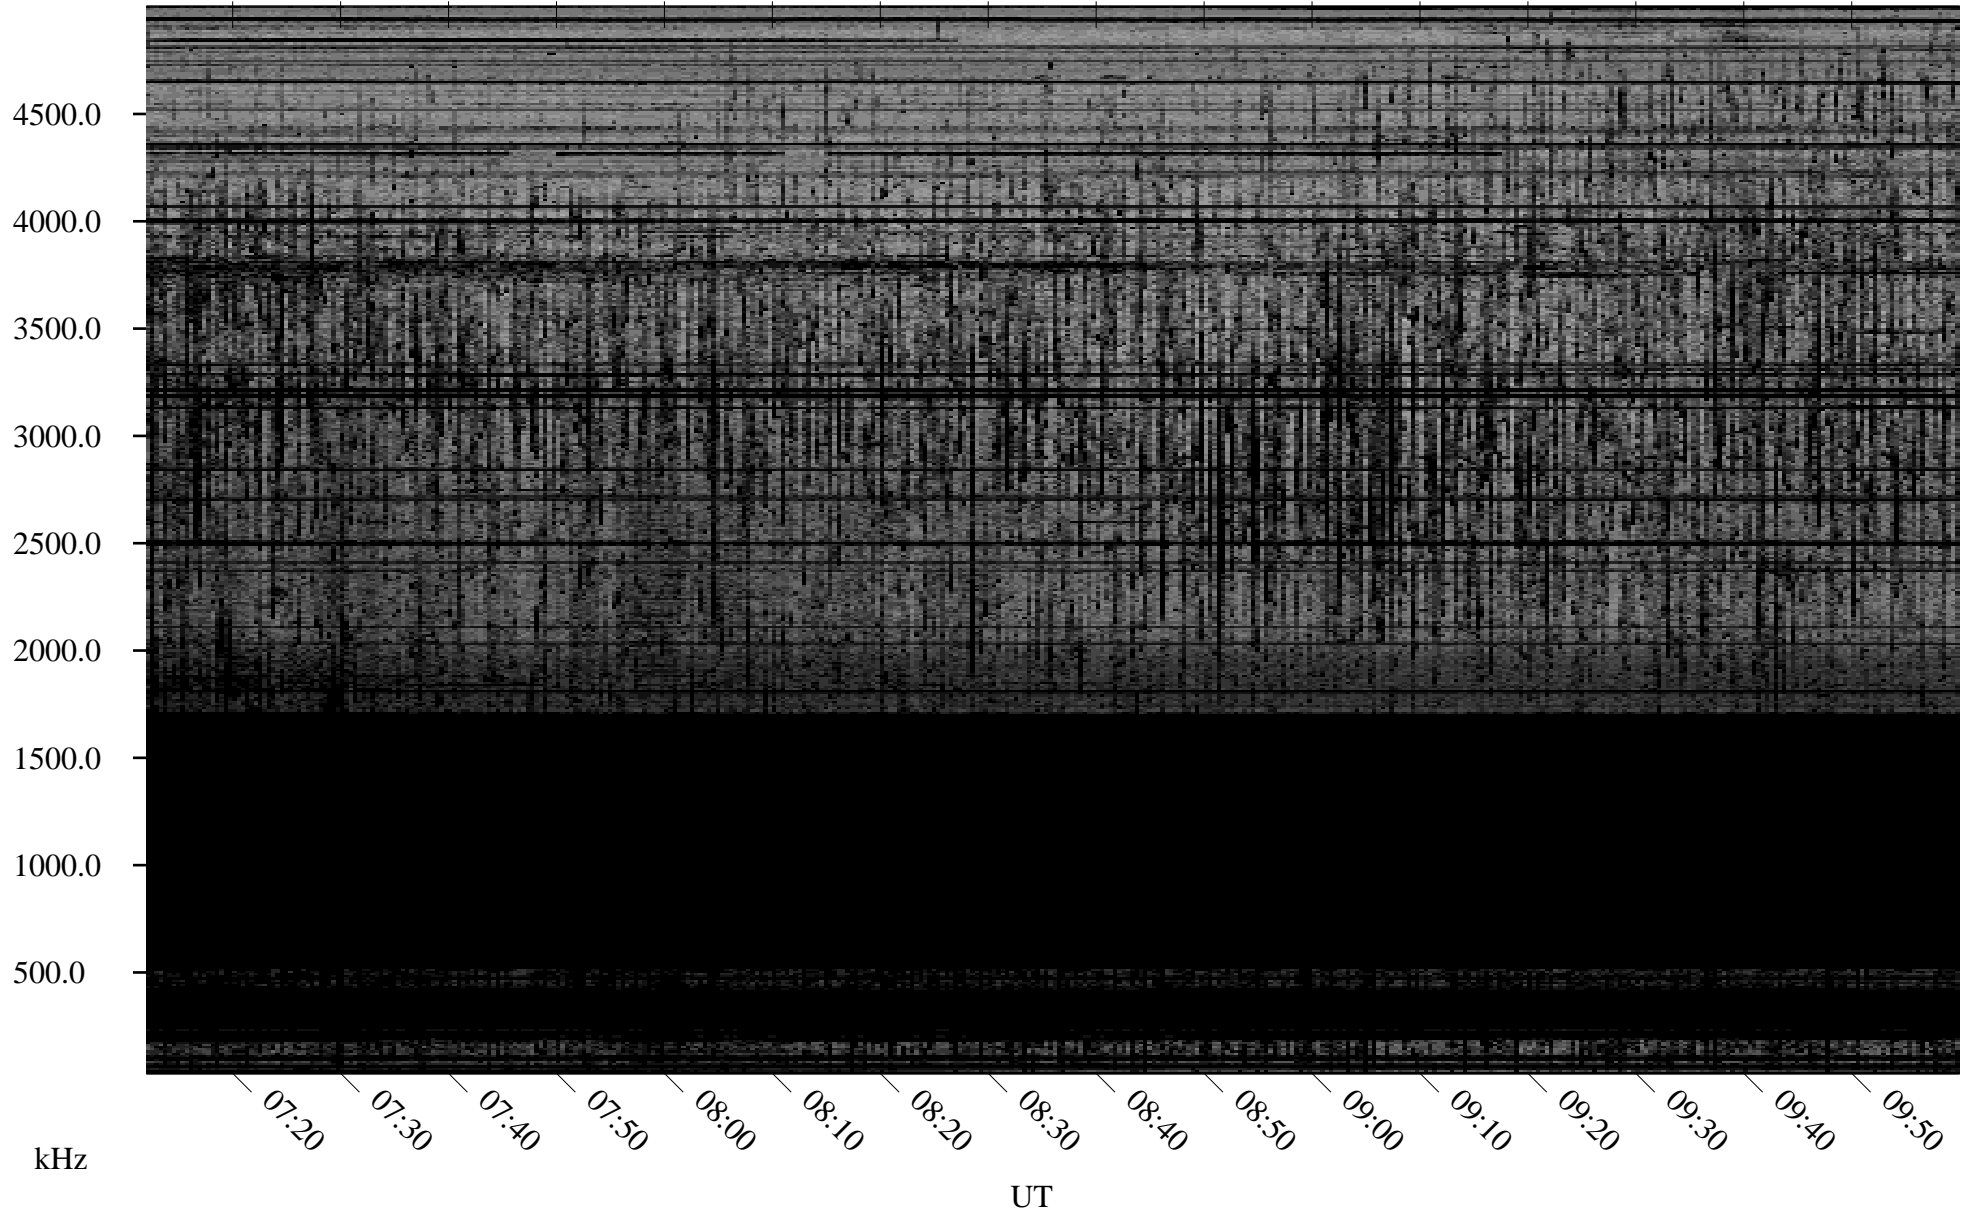

03/06/2009 Churchill, Manitoba

Linear Scale Black = 161 White = 15

ch090651.r00SUm max_12

Page 1

03/06/2009 Churchill, Manitoba

Linear Scale Black = 161 White = 15

ch090651.r00SUm max_12

Page 2

03/07/2009 Churchill, Manitoba

Linear Scale Black = 161 White = 15

ch090651.r00SUm max_12

Page 3

03/07/2009 Churchill, Manitoba

Linear Scale Black = 161 White = 15

ch090651.r00SUm max_12

Page 4

03/07/2009 Churchill, Manitoba

Linear Scale Black = 161 White = 15

ch090651.r00SUm max_12

Page 5

03/07/2009 Churchill, Manitoba

Linear Scale Black = 161 White = 15

ch090651.r00SUm max_12

Page 6

03/07/2009 Churchill, Manitoba

Linear Scale Black = 161 White = 15

ch090651.r00SUm max_12

Page 7

03/07/2009 Churchill, Manitoba

Linear Scale Black = 161 White = 15

ch090651.r00SUm max_12

Page 8