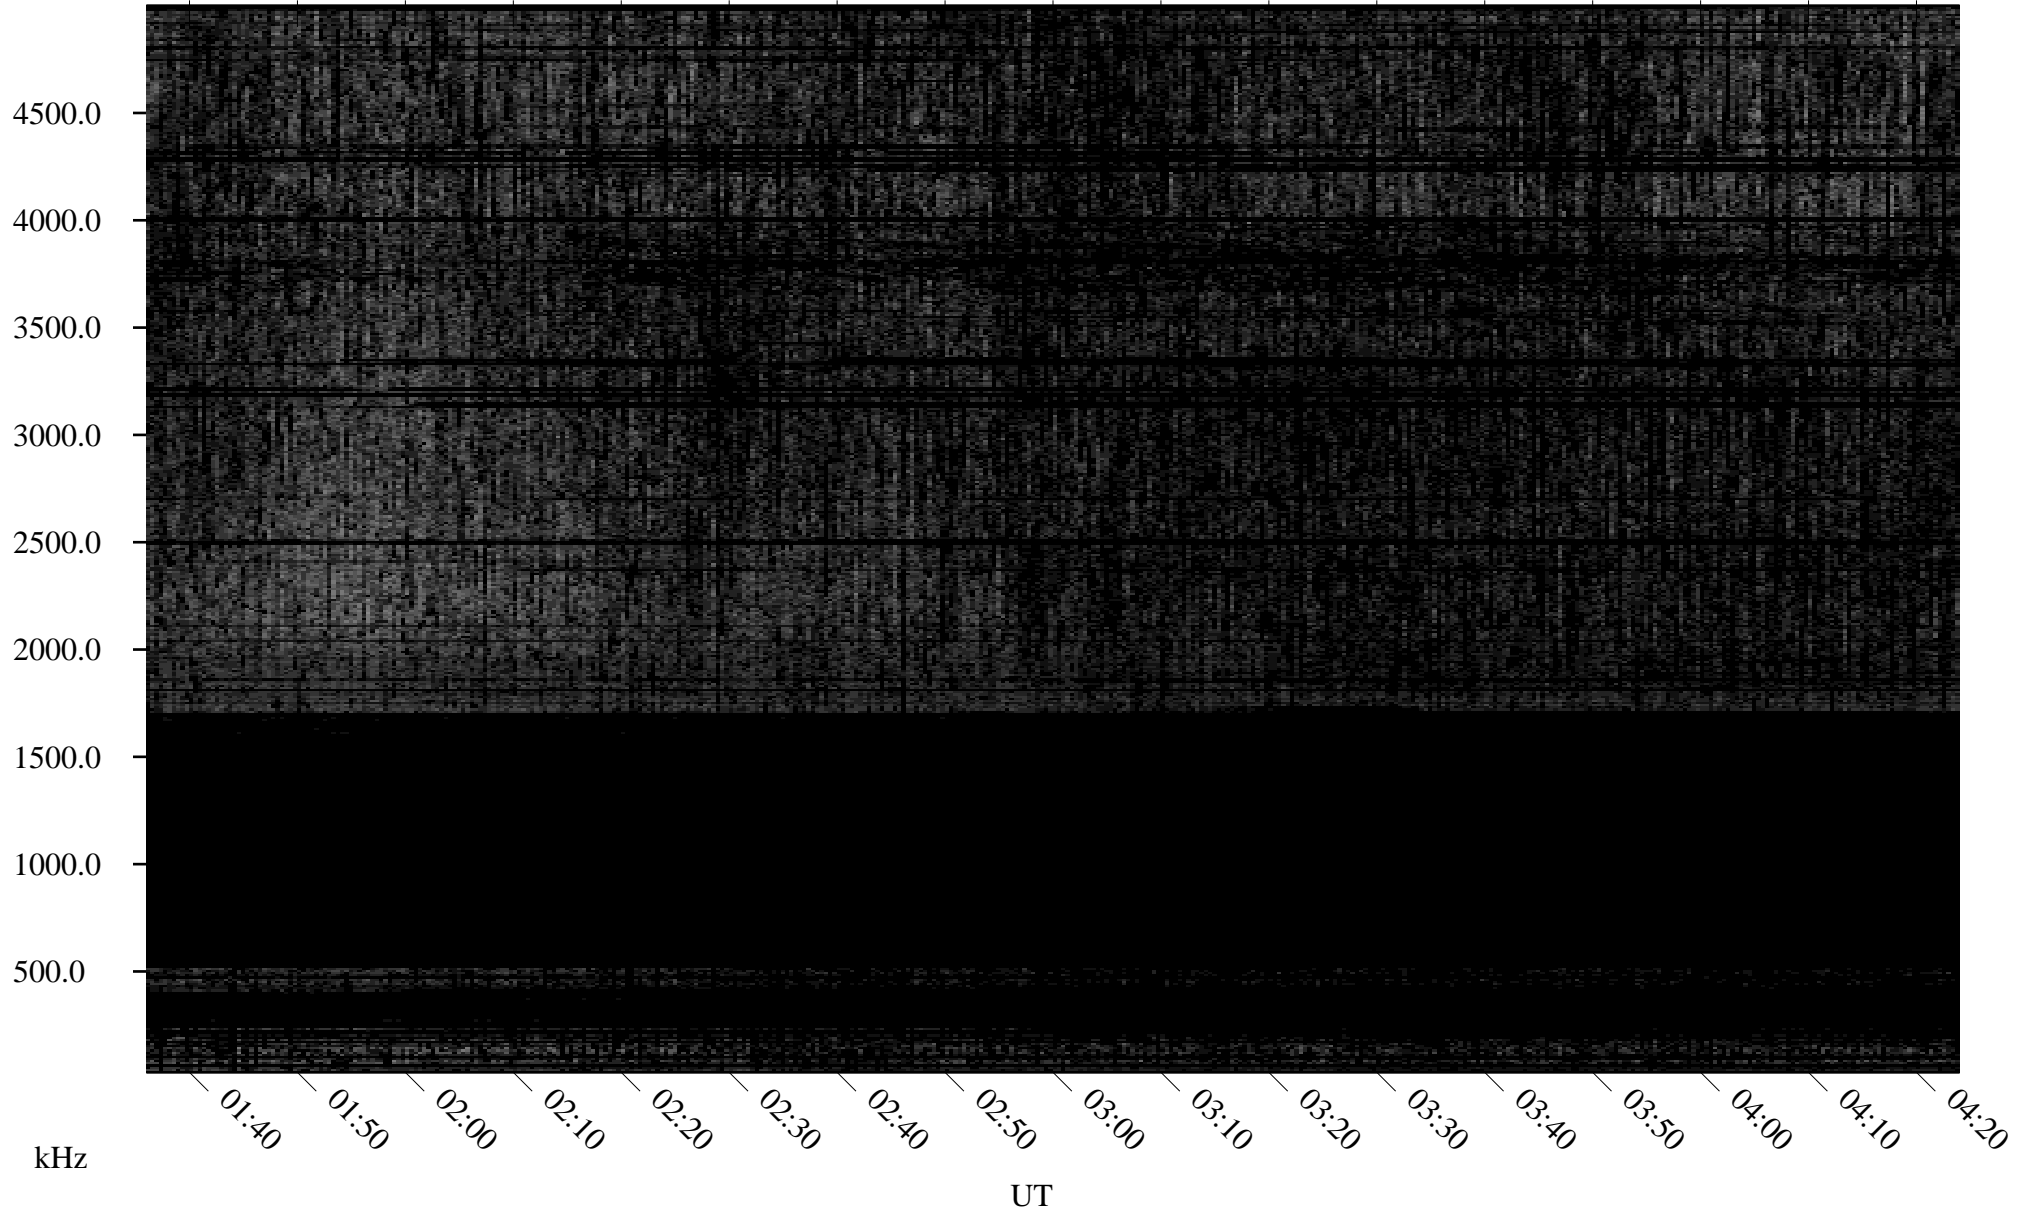

# 03/07/2009 Churchill, Manitoba

Linear Scale    Black = 161    White = 15

ch09066l.r00SUm max\_12

Page 1

# 03/07/2009 Churchill, Manitoba

Linear Scale    Black = 161    White = 15

ch090661.r00SUm max\_12

Page 2

# 03/08/2009 Churchill, Manitoba

Linear Scale    Black = 161    White = 15

ch09066l.r00SUm max\_12

Page 3

# 03/08/2009 Churchill, Manitoba

Linear Scale    Black = 161    White = 15

ch09066l.r00SUm max\_12

Page 4