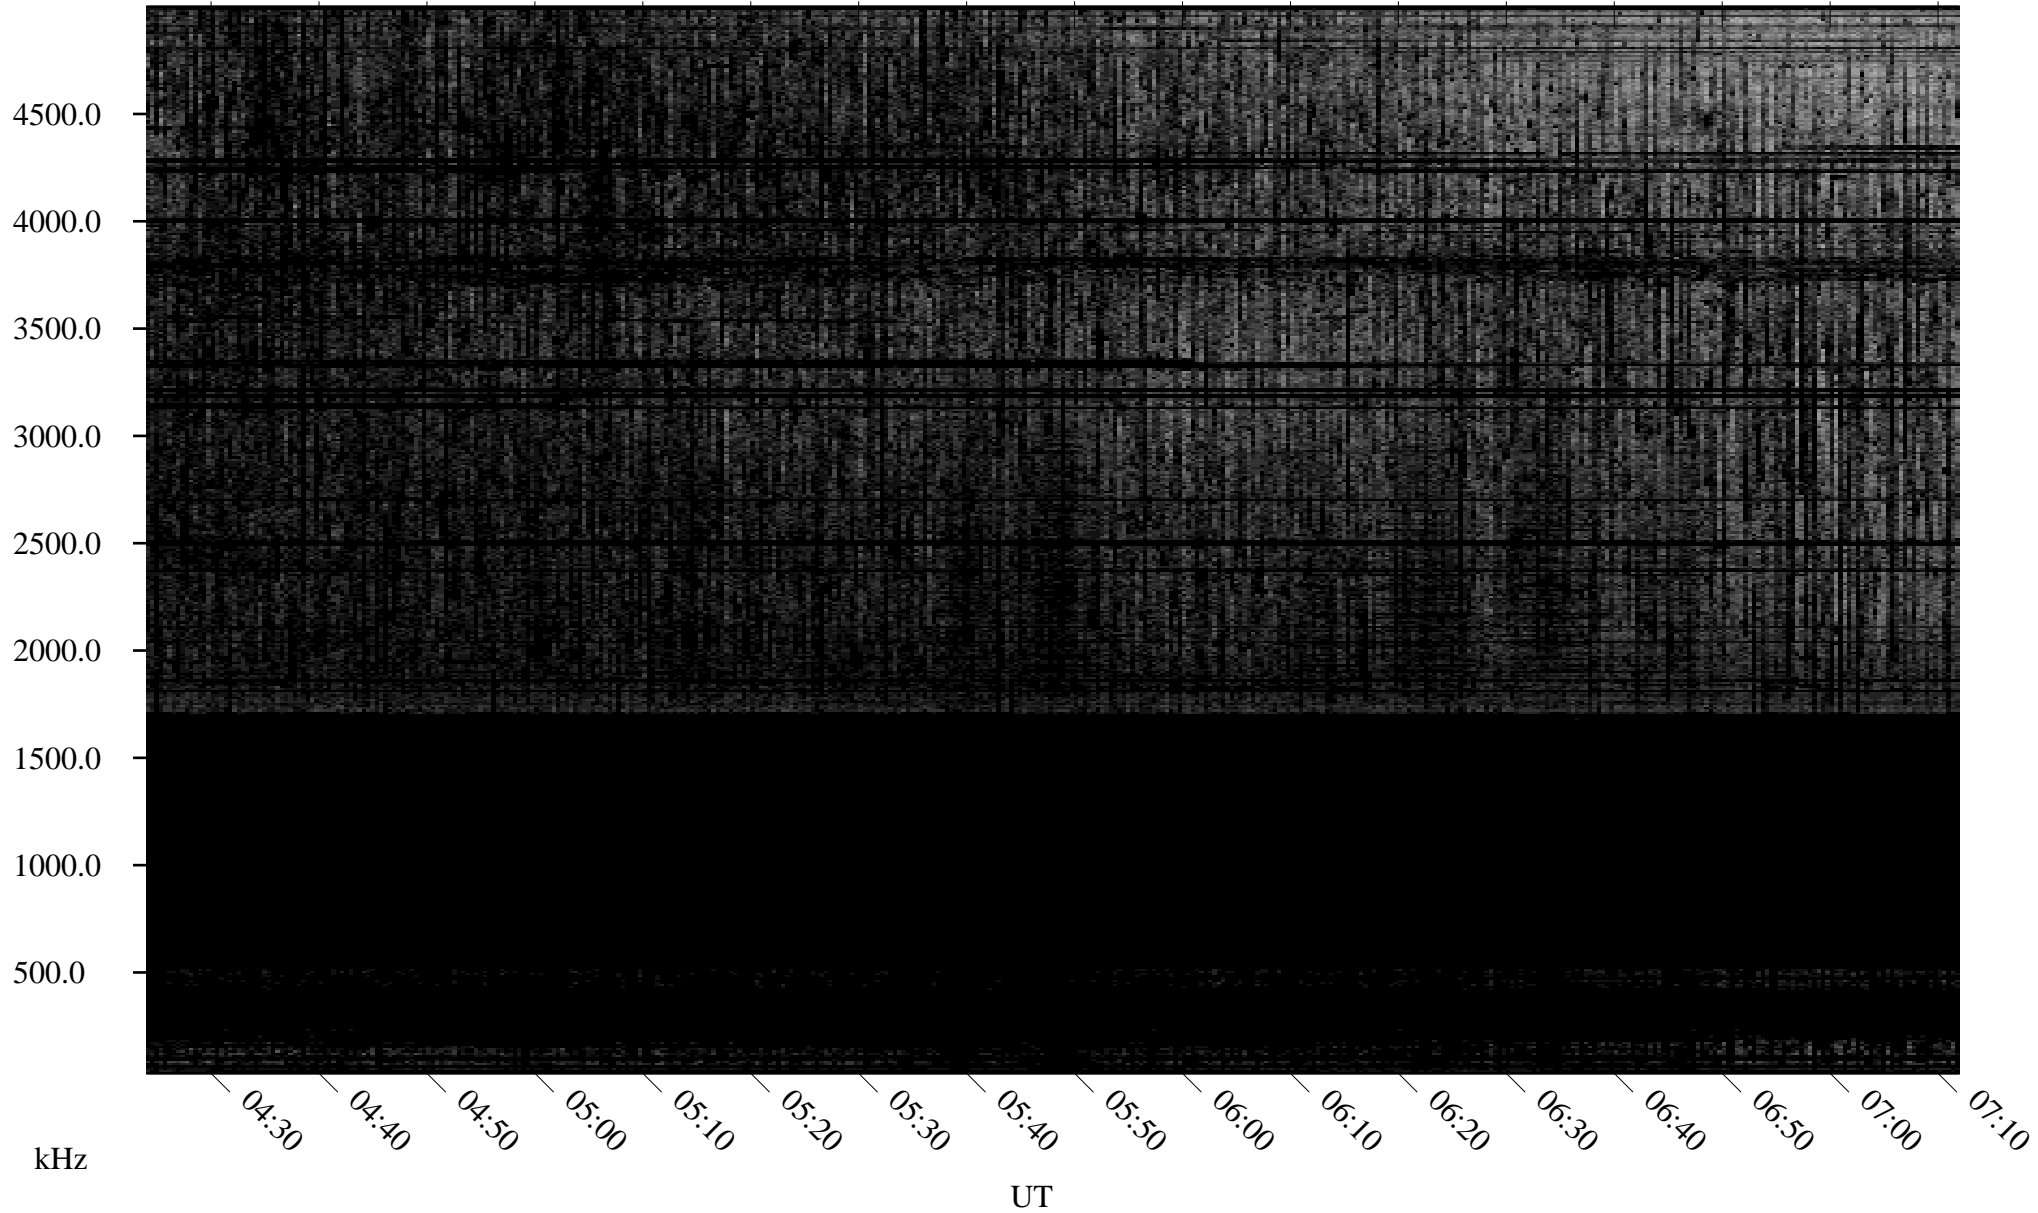

# 03/07/2009 Churchill, Manitoba

Linear Scale    Black = 161    White = 15

ch09066l.r00SUm max\_12

Page 1

# 03/07/2009 Churchill, Manitoba

Linear Scale    Black = 161    White = 15

ch090661.r00SUm max\_12

Page 2

# 03/08/2009 Churchill, Manitoba

Linear Scale    Black = 161    White = 15

ch09066l.r00SUm max\_12

Page 3

# 03/08/2009 Churchill, Manitoba

Linear Scale    Black = 161    White = 15

ch09066l.r00SUm max\_12

Page 4