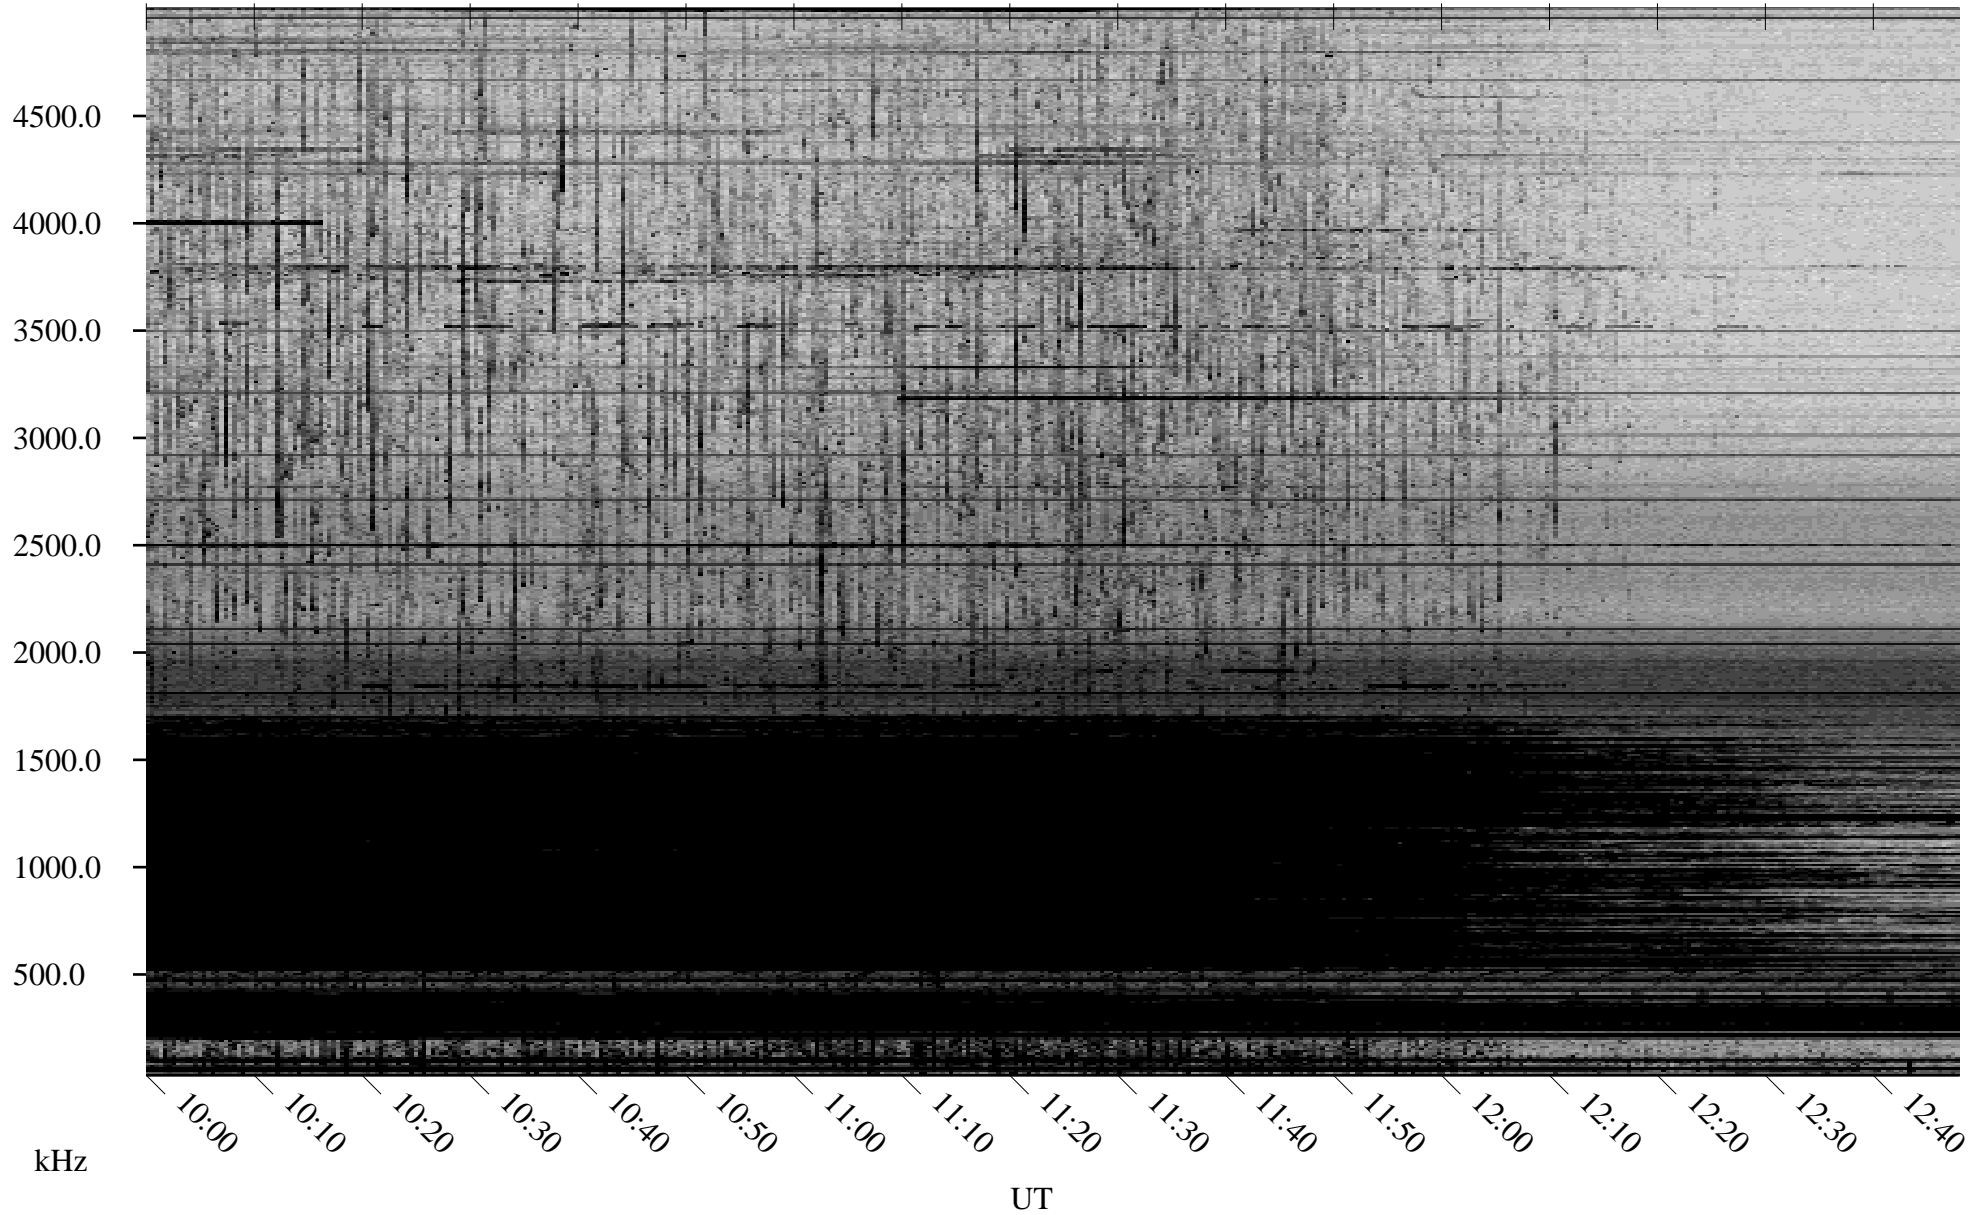

# 03/08/2009 Churchill, Manitoba

Linear Scale    Black = 161    White = 15

ch09066l.r00SUm max\_12

Page 5

# 03/08/2009 Churchill, Manitoba

Linear Scale    Black = 161    White = 15

ch09066l.r00SUm max\_12

Page 6

03/08/2009 Churchill, Manitoba

Linear Scale Black = 161 White = 15

ch09066l.r00SUm max\_12

Page 7

03/08/2009 Churchill, Manitoba

Linear Scale Black = 161 White = 15

ch09066l.r00SUm max\_12

Page 8