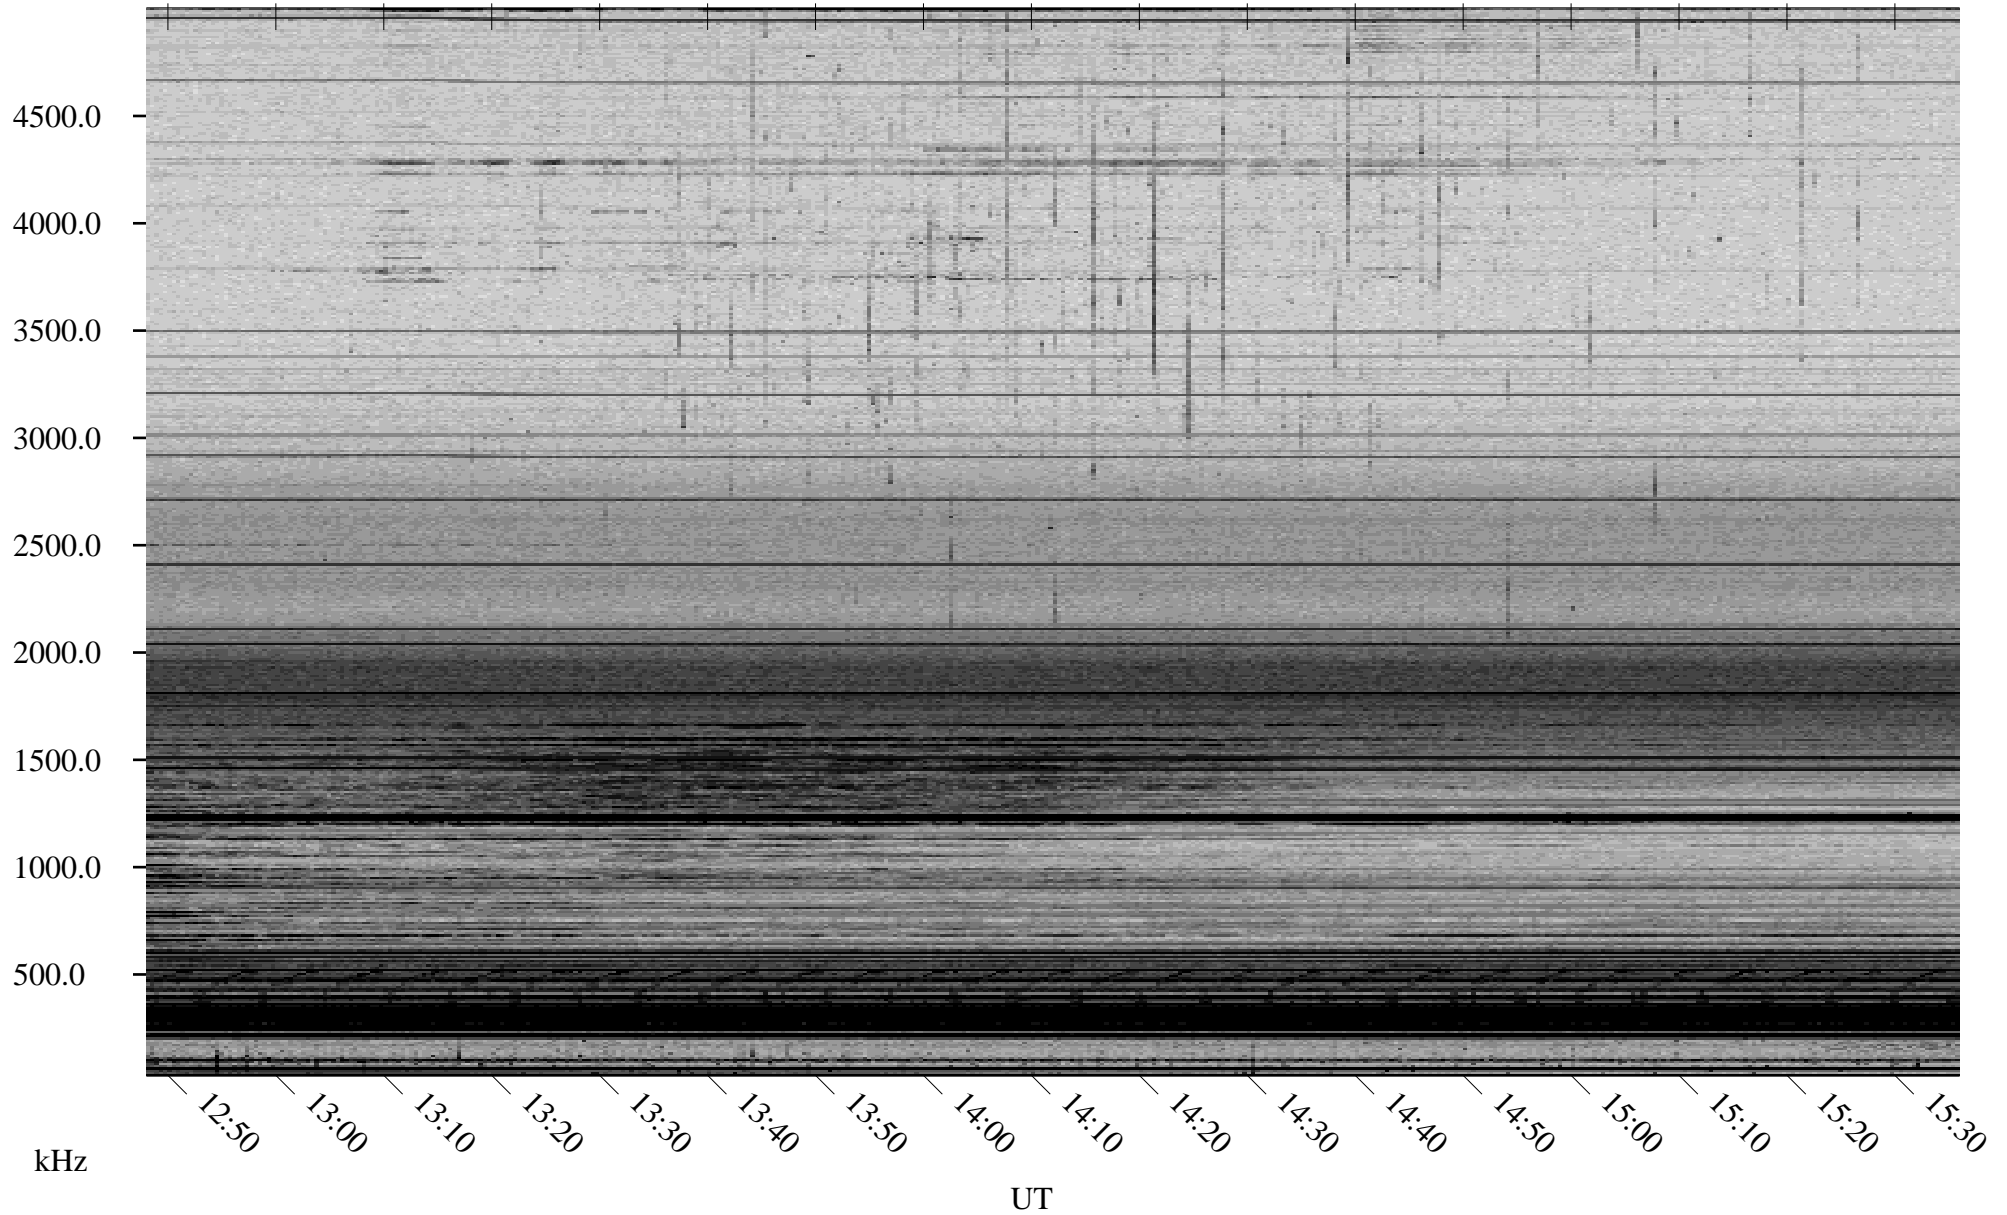

# 03/08/2009 Churchill, Manitoba

Linear Scale    Black = 161    White = 15

ch09066l.r00SUm max\_12

Page 5

# 03/08/2009 Churchill, Manitoba

Linear Scale    Black = 161    White = 15

ch09066l.r00SUm max\_12

Page 6

03/08/2009 Churchill, Manitoba

Linear Scale Black = 161 White = 15

ch09066l.r00SUm max\_12

Page 7

03/08/2009 Churchill, Manitoba

Linear Scale Black = 161 White = 15

ch09066l.r00SUm max\_12

Page 8