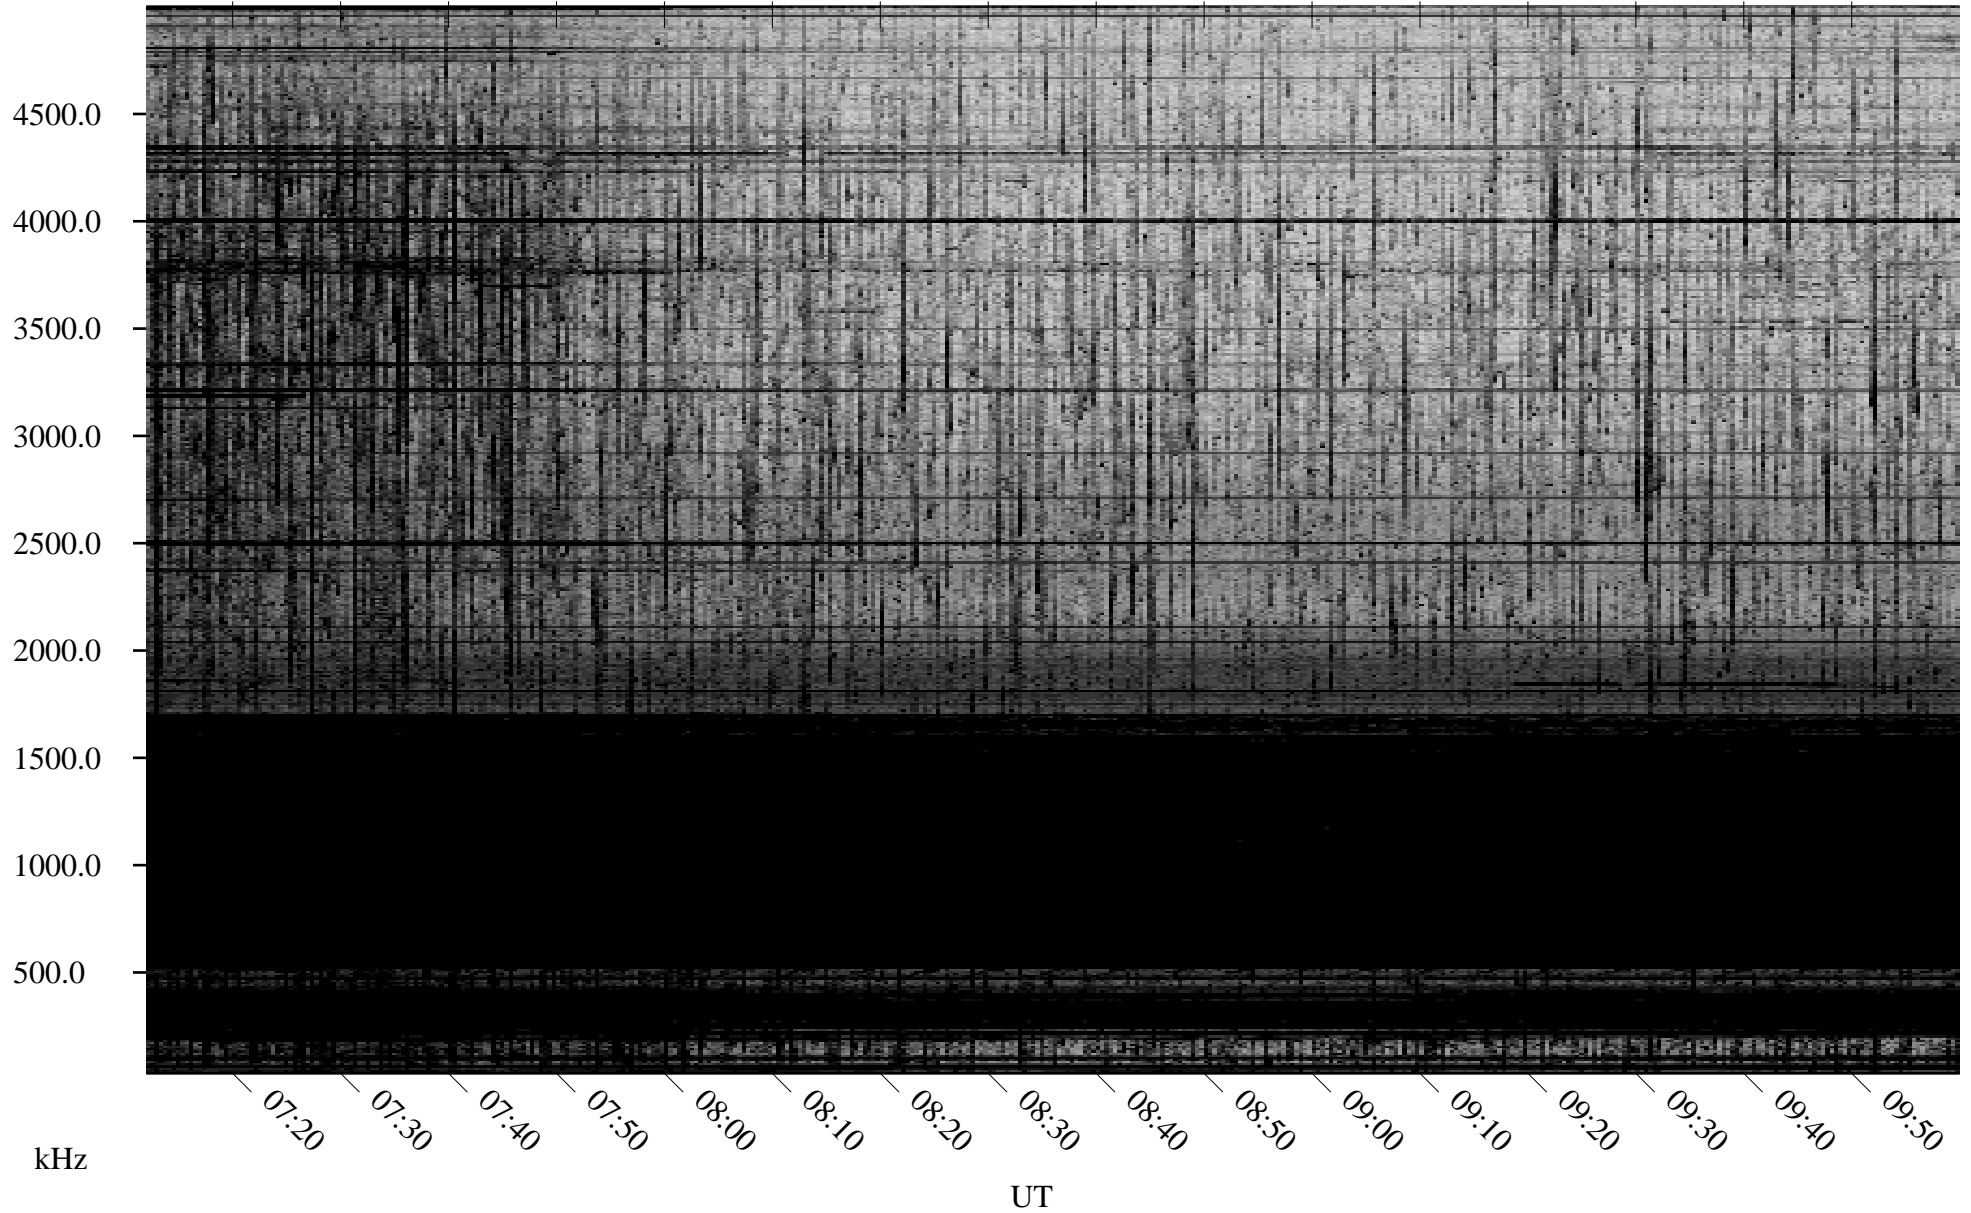

# 03/08/2009 Churchill, Manitoba

Linear Scale    Black = 161    White = 15

ch09066l.r00SUm max\_12

Page 3

# 03/08/2009 Churchill, Manitoba

Linear Scale    Black = 161    White = 15

ch09066l.r00SUm max\_12

Page 4

# 03/08/2009 Churchill, Manitoba

Linear Scale    Black = 161    White = 15

ch09066l.r00SUm max\_12

Page 5

# 03/08/2009 Churchill, Manitoba

Linear Scale    Black = 161    White = 15

ch09066l.r00SUm max\_12

Page 6

03/08/2009 Churchill, Manitoba

Linear Scale Black = 161 White = 15

ch09066l.r00SUm max\_12

Page 7