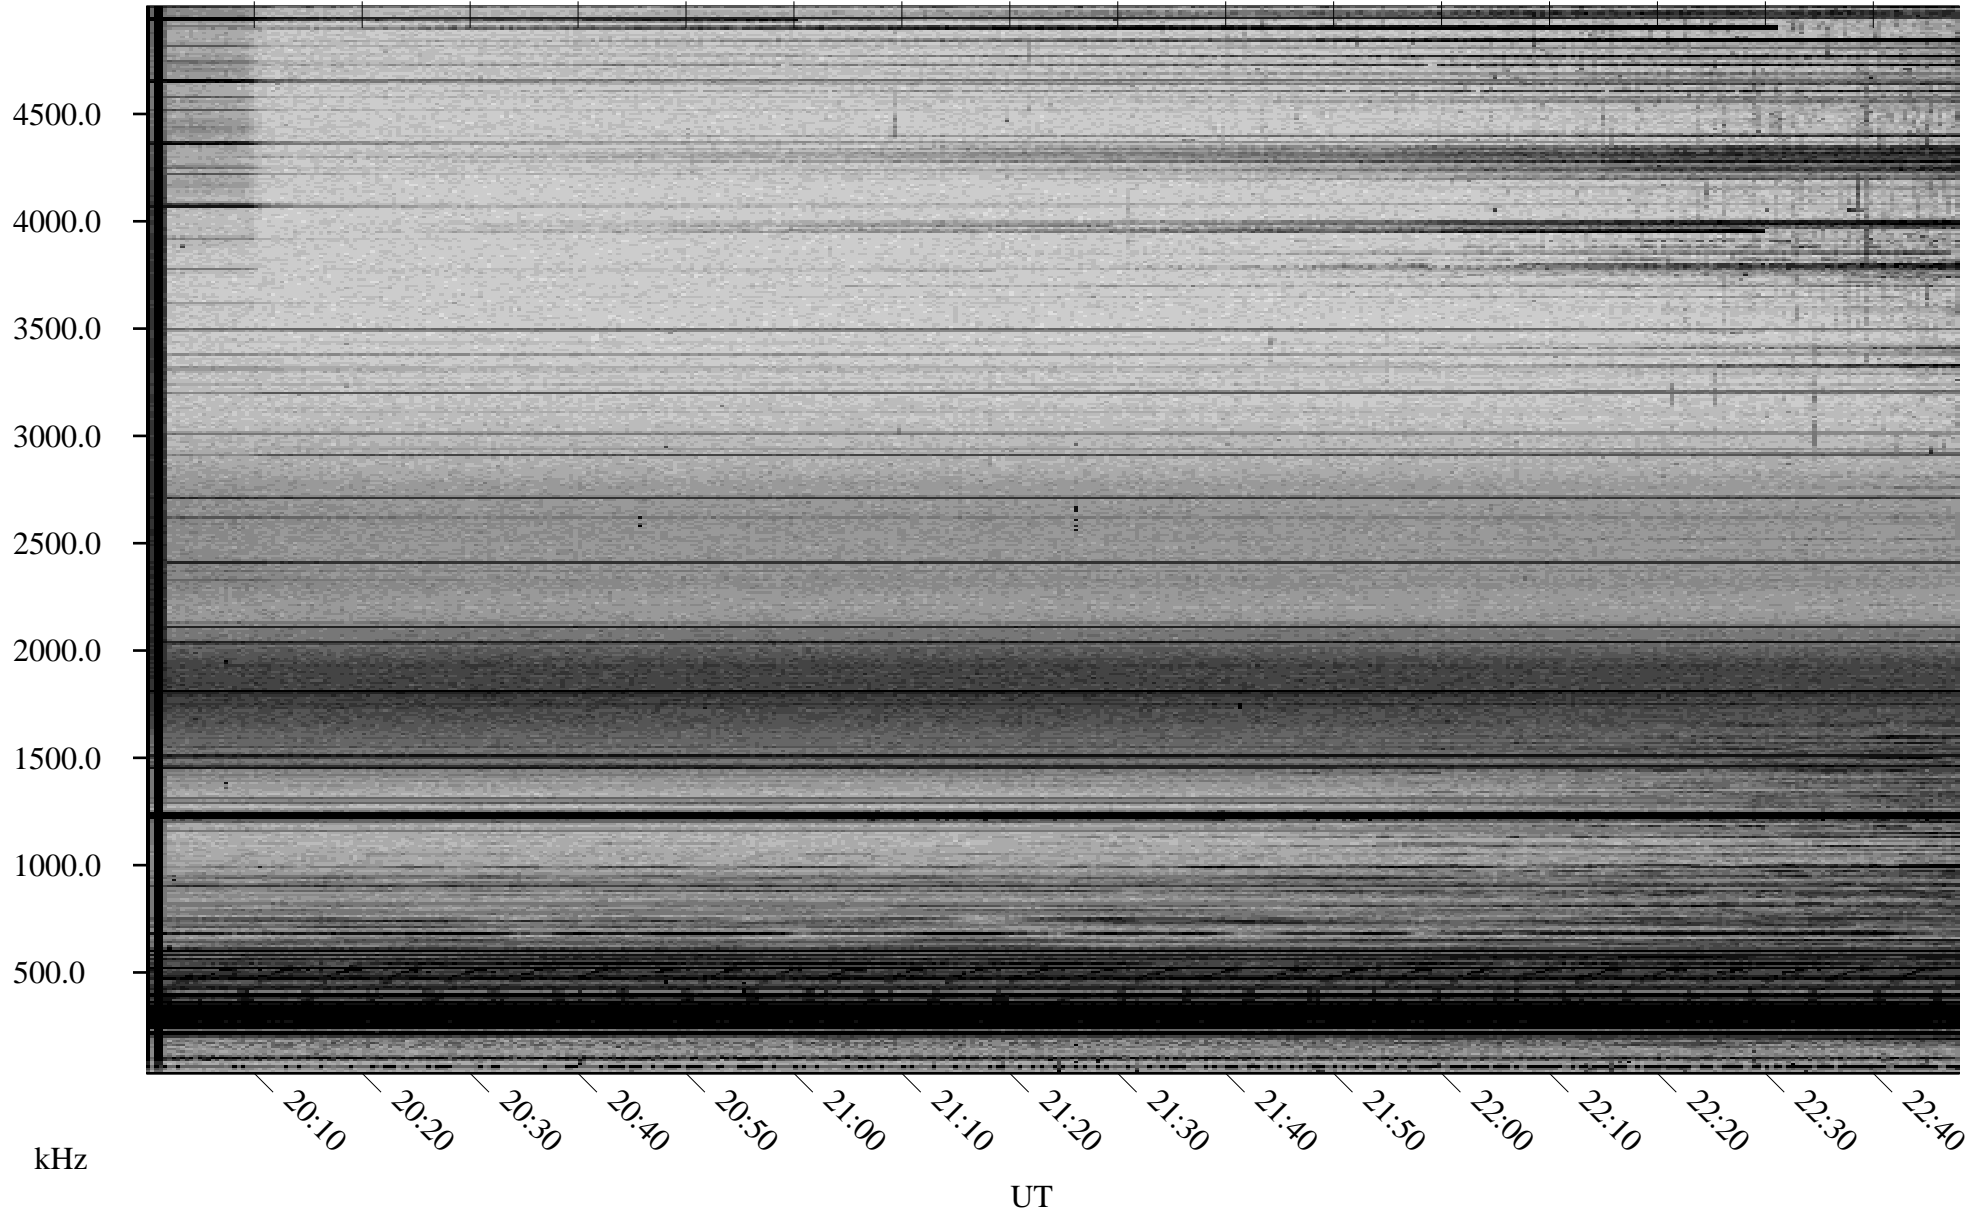

# 03/07/2009 Churchill, Manitoba

Linear Scale    Black = 161    White = 15

ch09066l.r00SUm max\_12

Page 1

# 03/07/2009 Churchill, Manitoba

Linear Scale    Black = 161    White = 15

ch090661.r00SUm max\_12

Page 2

# 03/08/2009 Churchill, Manitoba

Linear Scale    Black = 161    White = 15

ch09066l.r00SUm max\_12

Page 3

# 03/08/2009 Churchill, Manitoba

Linear Scale    Black = 161    White = 15

ch09066l.r00SUm max\_12

Page 4