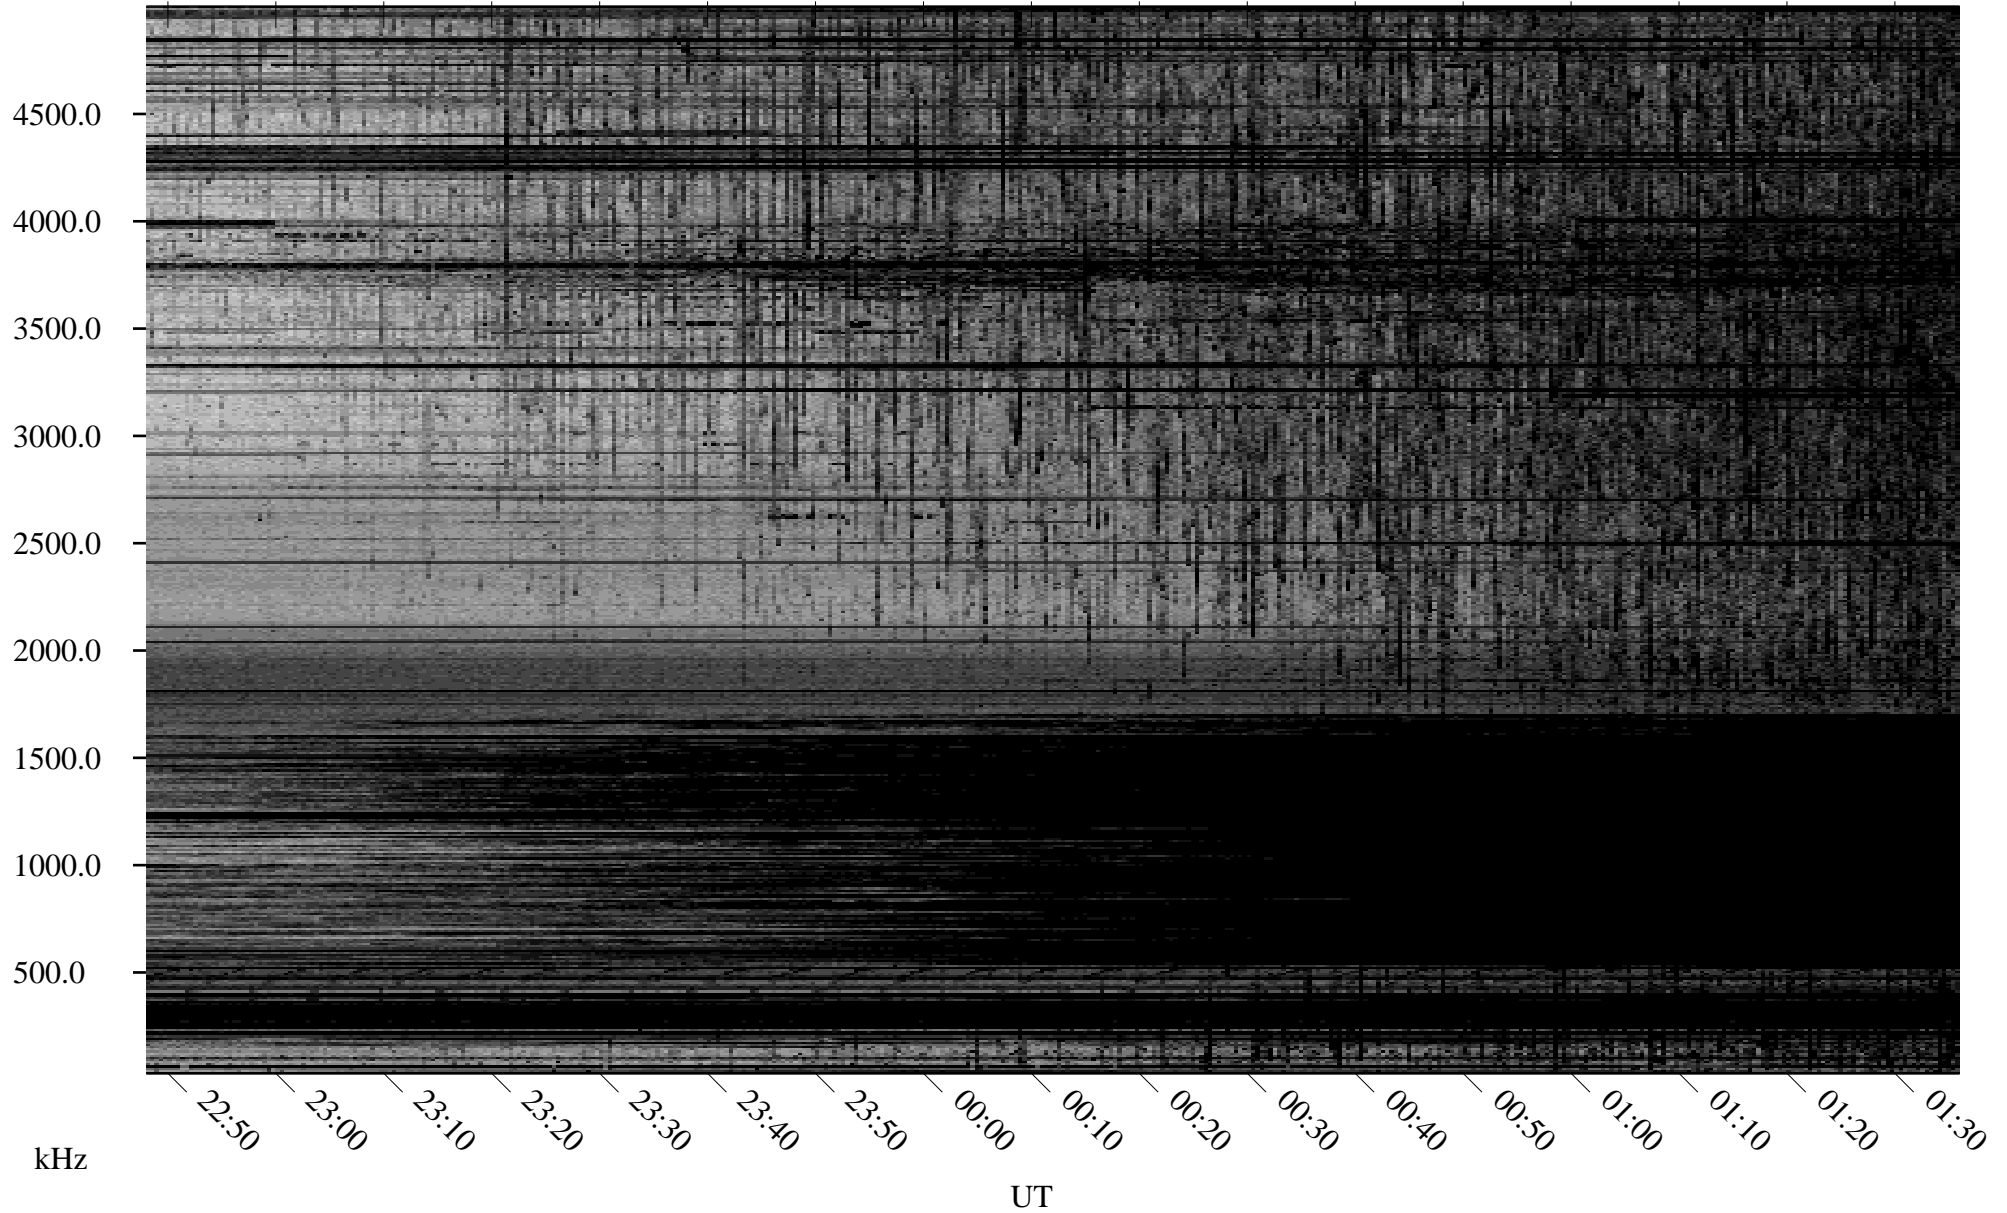

# 03/07/2009 Churchill, Manitoba

Linear Scale    Black = 161    White = 15

ch09066l.r00SUm max\_12

Page 1

# 03/07/2009 Churchill, Manitoba

Linear Scale    Black = 161    White = 15

ch090661.r00SUm max\_12

Page 2

# 03/08/2009 Churchill, Manitoba

Linear Scale    Black = 161    White = 15

ch09066l.r00SUm max\_12

Page 3

# 03/08/2009 Churchill, Manitoba

Linear Scale    Black = 161    White = 15

ch09066l.r00SUm max\_12

Page 4