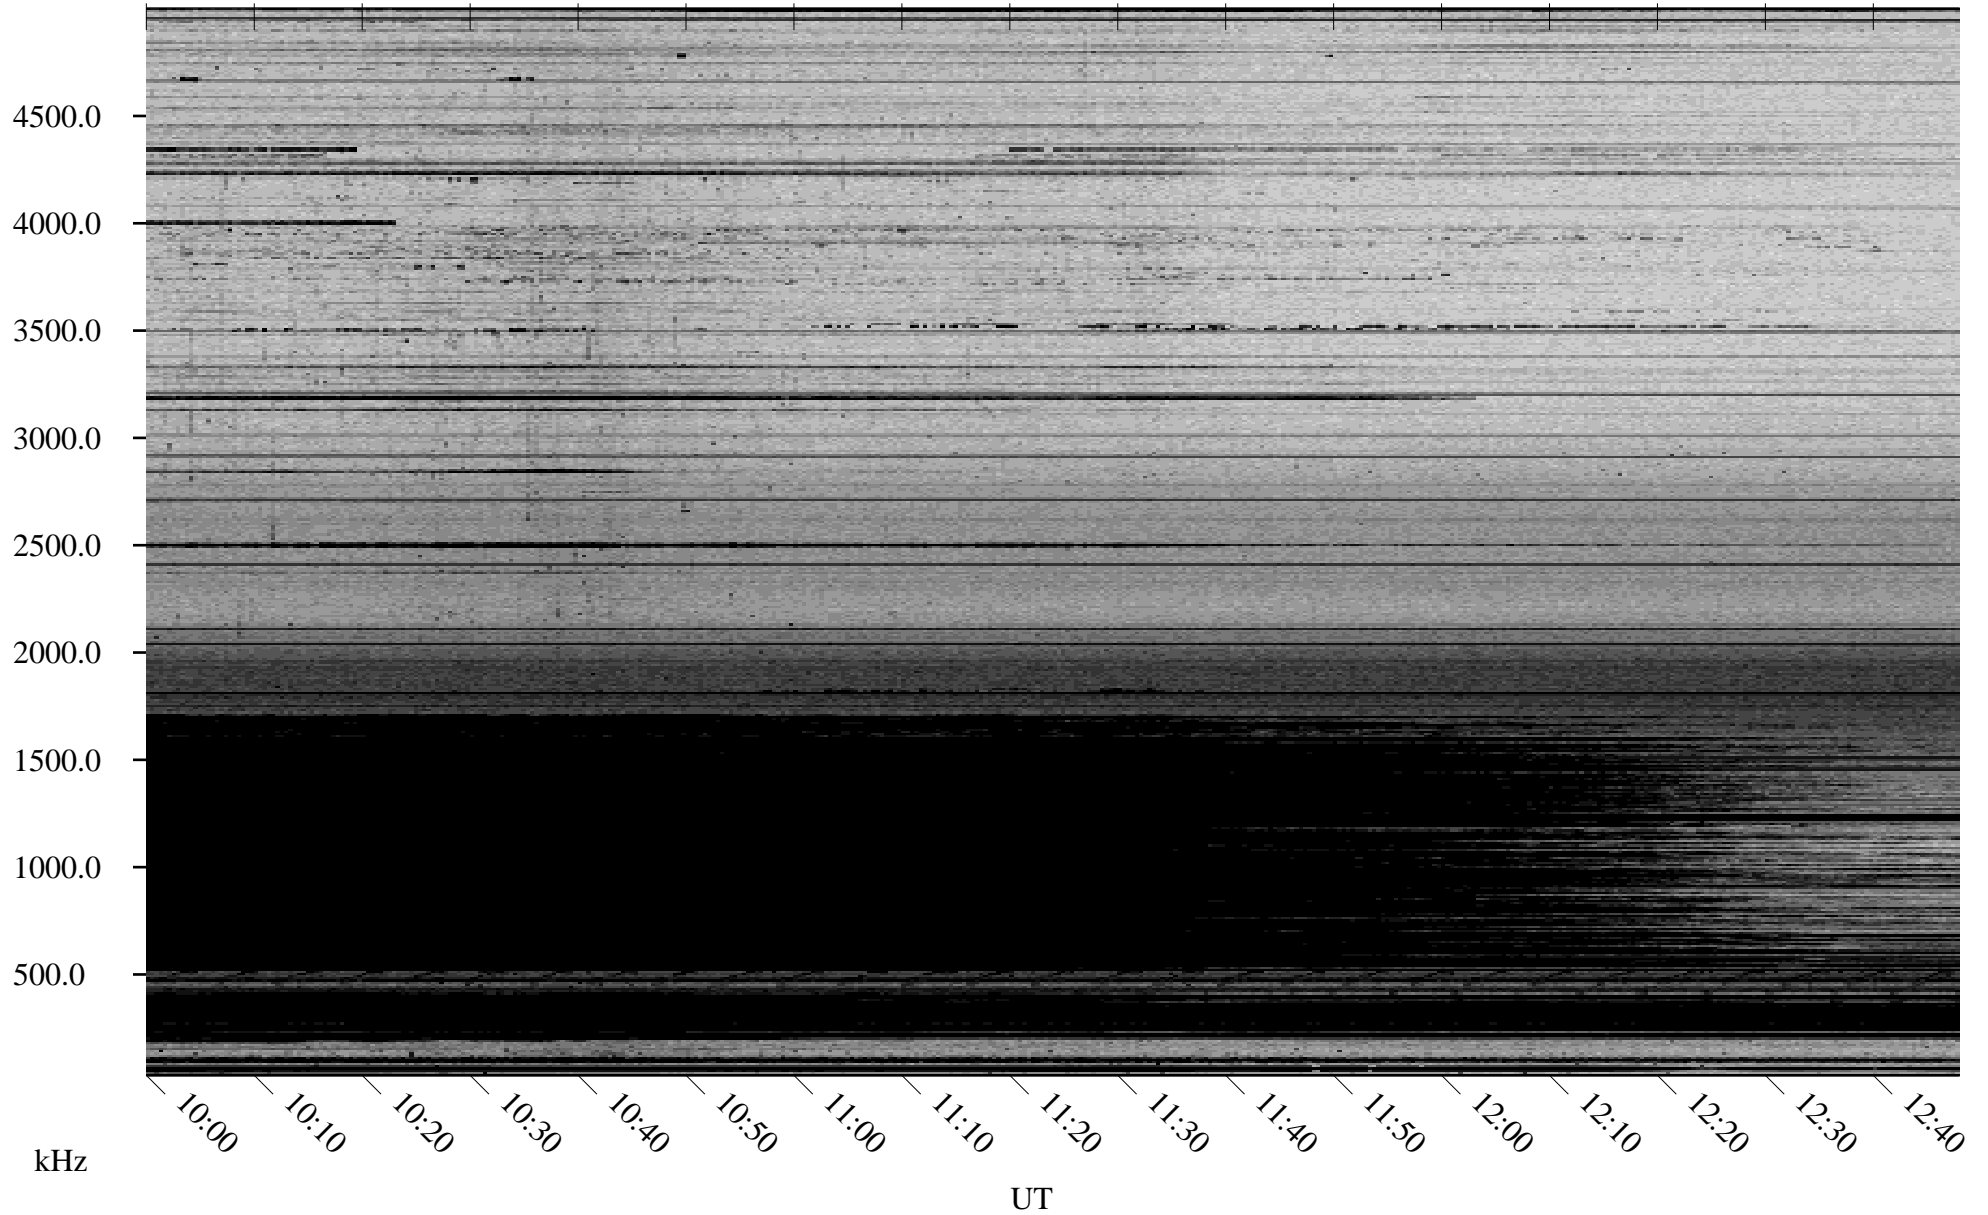

03/08/2009 Churchill, Manitoba

Linear Scale Black = 161 White = 15

ch09067l.r00SUm max_12

Page 1

03/08/2009 Churchill, Manitoba

Linear Scale Black = 161 White = 15

ch090671.r00SUm max_12

Page 2

03/09/2009 Churchill, Manitoba

Linear Scale Black = 161 White = 15

ch09067l.r00SUm max_12

Page 3

03/09/2009 Churchill, Manitoba

Linear Scale Black = 161 White = 15

ch090671.r00SUm max_12

Page 4

03/09/2009 Churchill, Manitoba

Linear Scale Black = 161 White = 15

ch090671.r00SUm max_12

Page 5

03/09/2009 Churchill, Manitoba

Linear Scale Black = 161 White = 15

ch09067l.r00SUm max_12

Page 6

03/09/2009 Churchill, Manitoba

Linear Scale Black = 161 White = 15

ch090671.r00SUm max_12

Page 7

03/09/2009 Churchill, Manitoba

Linear Scale Black = 161 White = 15

ch090671.r00SUm max_12

Page 8