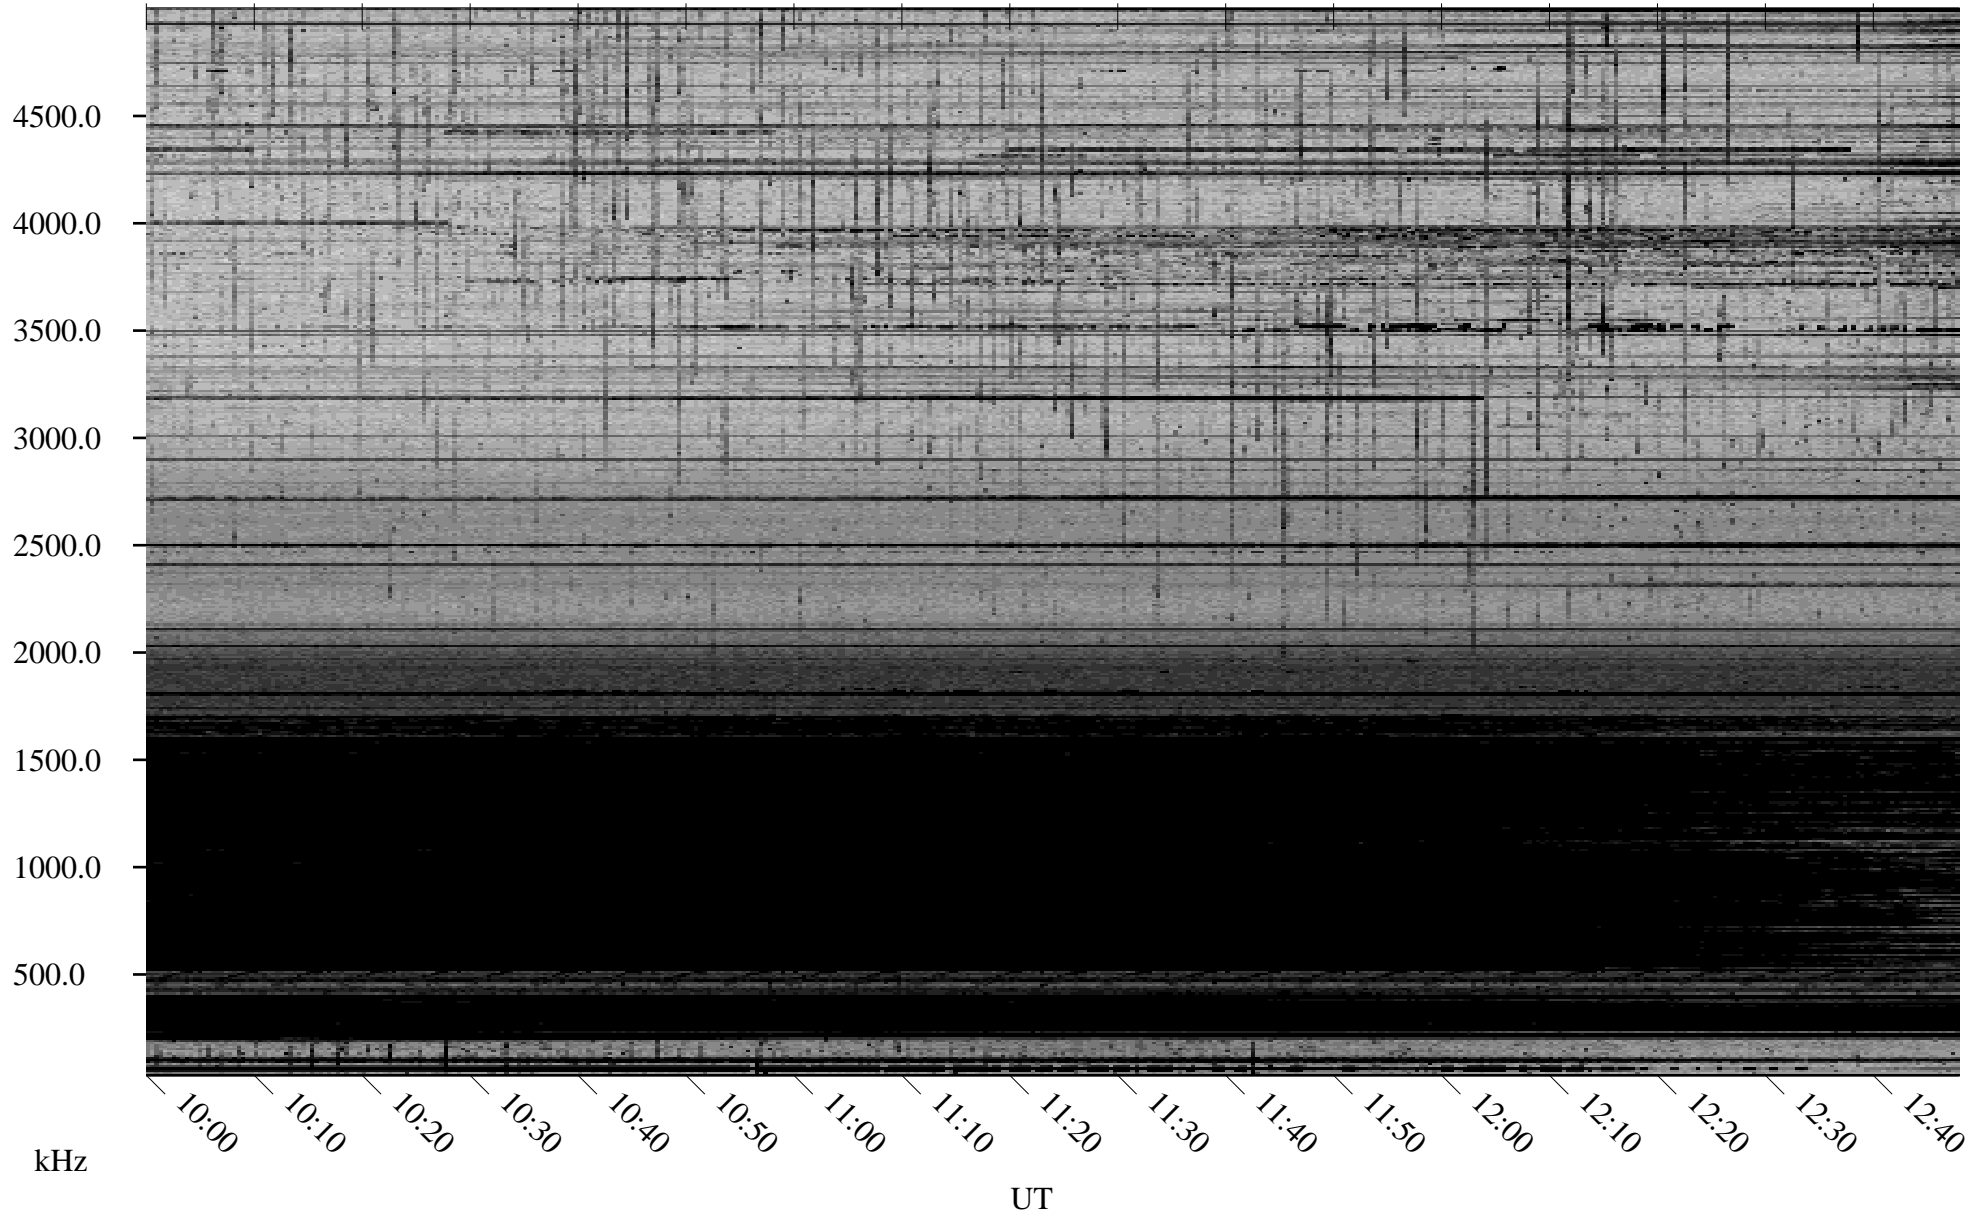

03/10/2009 Churchill, Manitoba

Linear Scale Black = 161 White = 15

ch09069l.r00SUm max_12

Page 1

03/10/2009 Churchill, Manitoba

Linear Scale Black = 161 White = 15

ch09069l.r00SUm max_12

Page 2

03/11/2009 Churchill, Manitoba

Linear Scale Black = 161 White = 15

ch09069l.r00SUm max_12

Page 3

03/11/2009 Churchill, Manitoba

Linear Scale Black = 161 White = 15

ch09069l.r00SUm max_12

Page 4

03/11/2009 Churchill, Manitoba

Linear Scale Black = 161 White = 15

ch09069l.r00SUm max_12

Page 5

03/11/2009 Churchill, Manitoba

Linear Scale Black = 161 White = 15

ch09069l.r00SUm max_12

Page 6

03/11/2009 Churchill, Manitoba

Linear Scale Black = 161 White = 15

ch09069l.r00SUm max_12

Page 7

03/11/2009 Churchill, Manitoba

Linear Scale Black = 161 White = 15

ch09069l.r00SUm max_12

Page 8