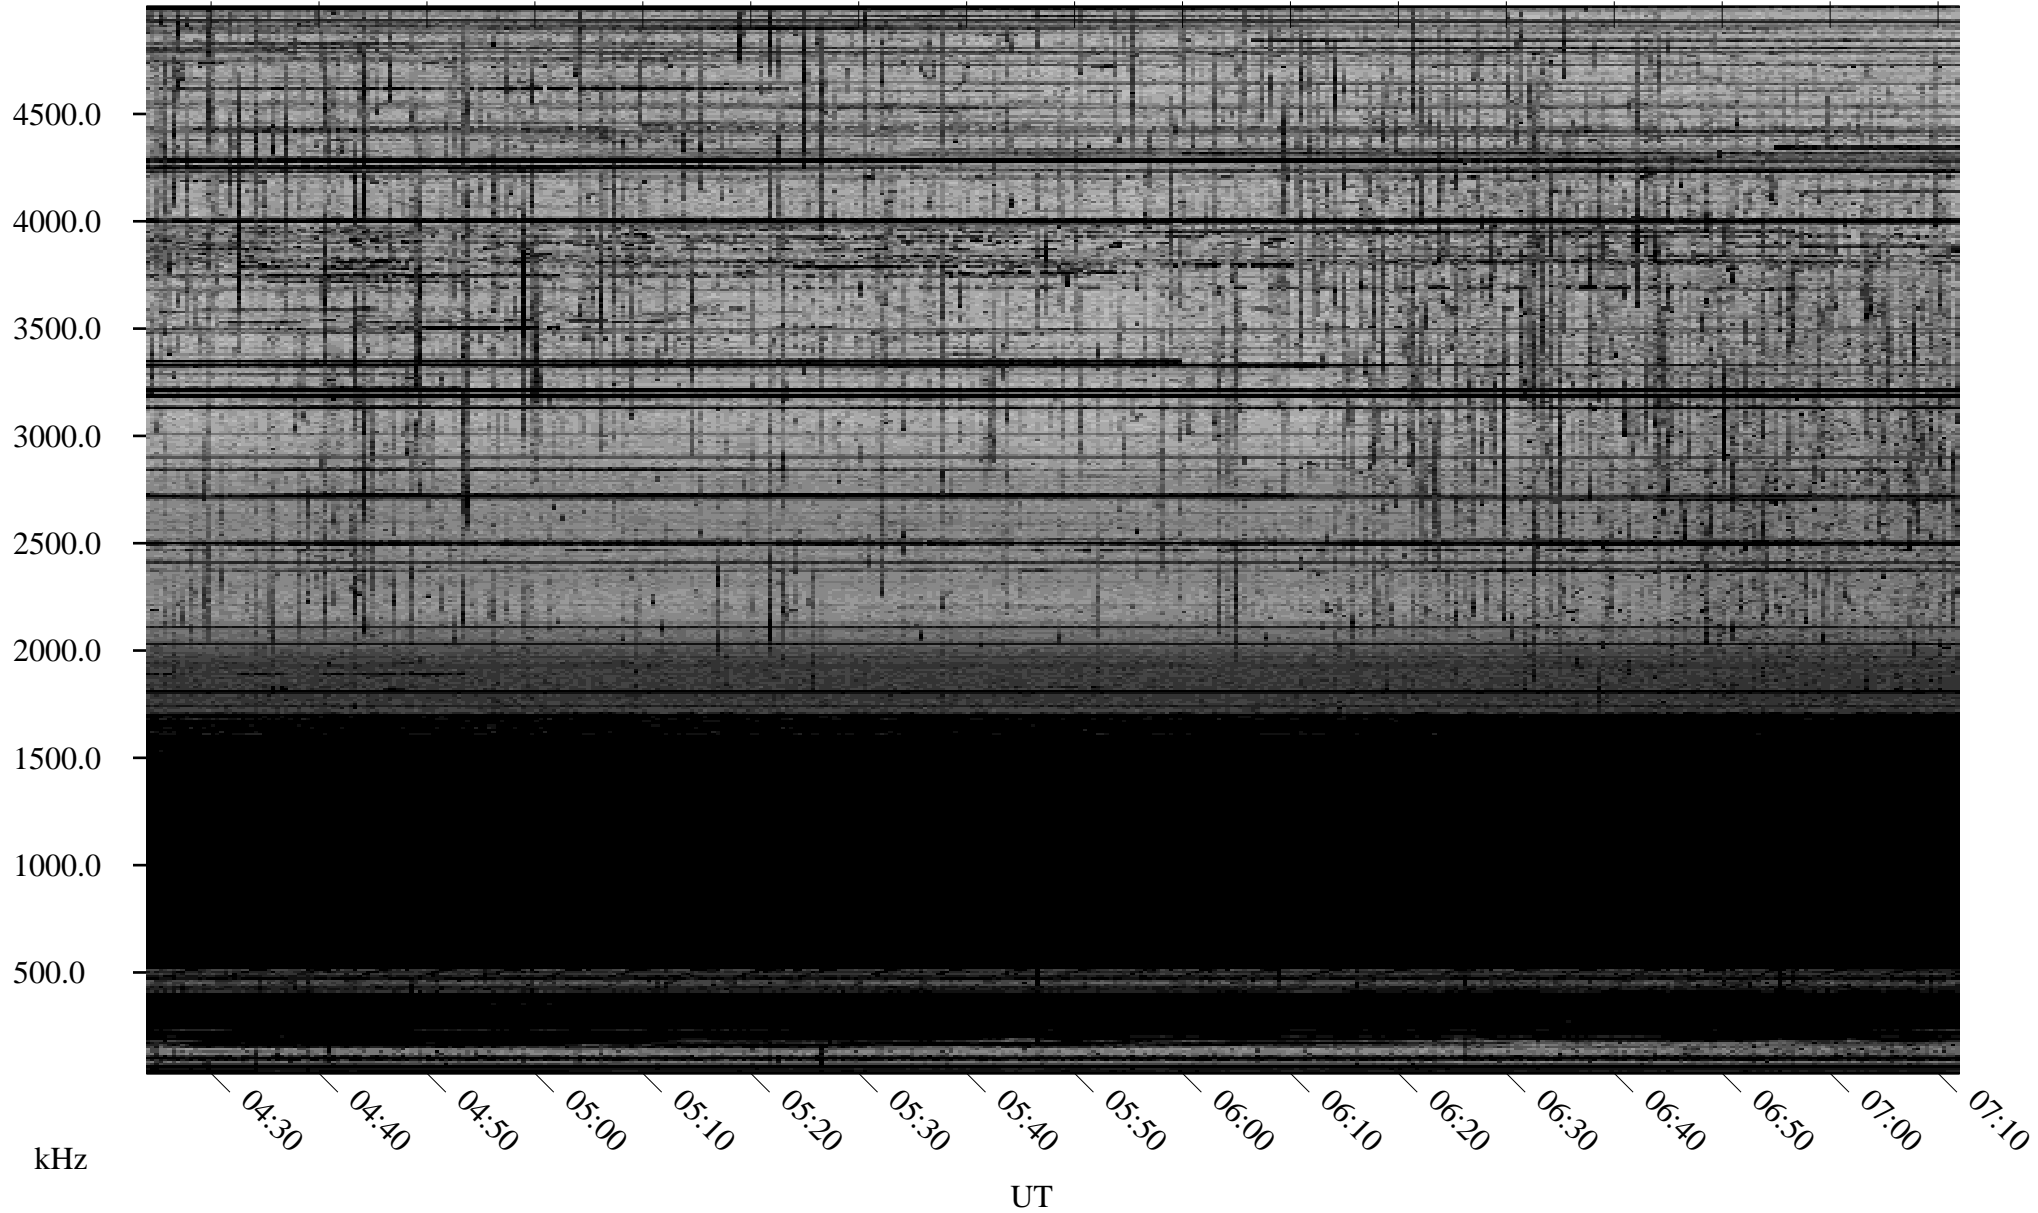

03/10/2009 Churchill, Manitoba

Linear Scale Black = 161 White = 15

ch09069l.r00SUm max_12

Page 1

03/10/2009 Churchill, Manitoba

Linear Scale Black = 161 White = 15

ch09069l.r00SUm max_12

Page 2

03/11/2009 Churchill, Manitoba

Linear Scale Black = 161 White = 15

ch09069l.r00SUm max_12

Page 3

03/11/2009 Churchill, Manitoba

Linear Scale Black = 161 White = 15

ch09069l.r00SUm max_12

Page 4

03/11/2009 Churchill, Manitoba

Linear Scale Black = 161 White = 15

ch09069l.r00SUm max_12

Page 5

03/11/2009 Churchill, Manitoba

Linear Scale Black = 161 White = 15

ch09069l.r00SUm max_12

Page 6

03/11/2009 Churchill, Manitoba

Linear Scale Black = 161 White = 15

ch09069l.r00SUm max_12

Page 7

03/11/2009 Churchill, Manitoba

Linear Scale Black = 161 White = 15

ch09069l.r00SUm max_12

Page 8