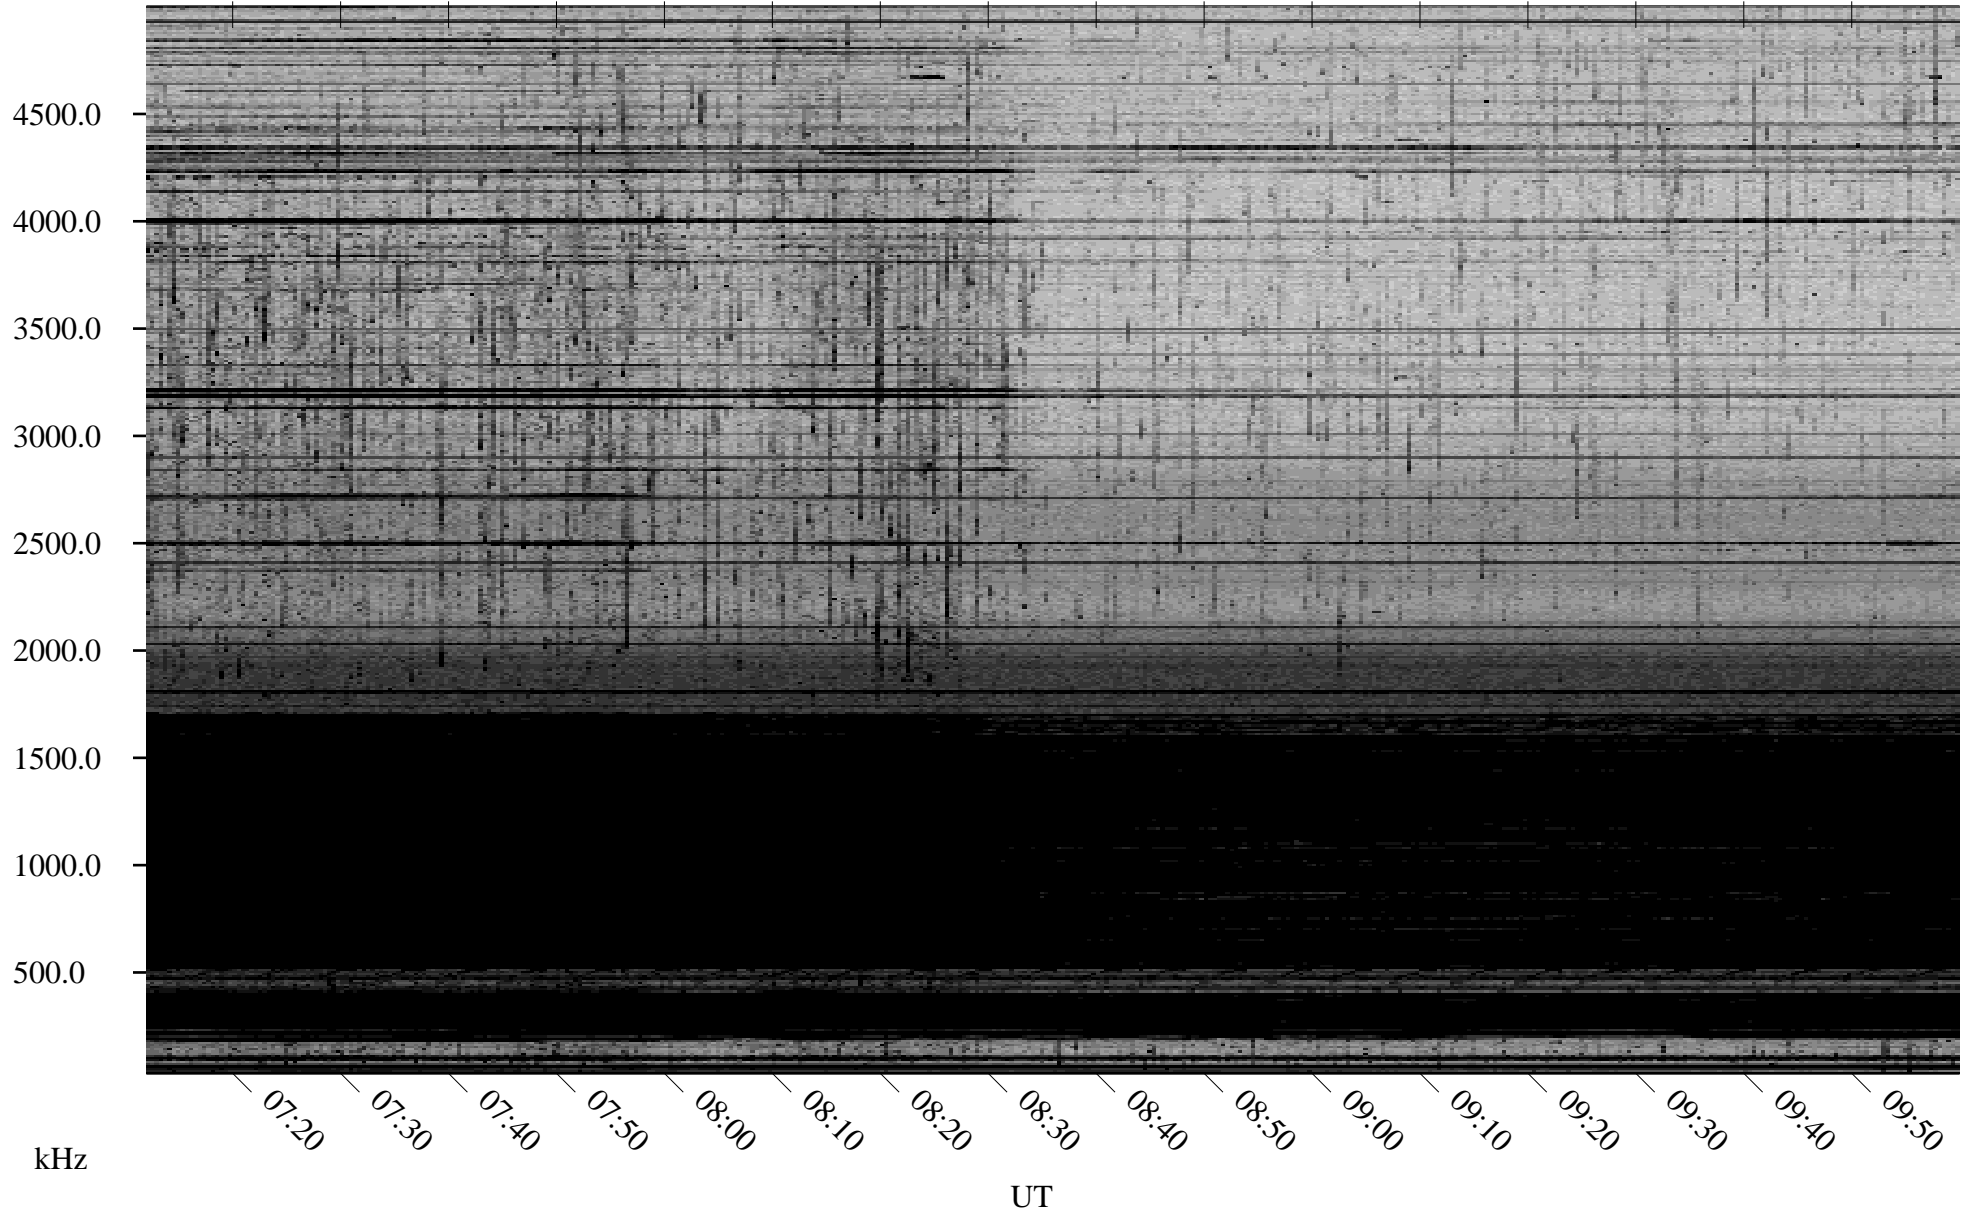

03/10/2009 Churchill, Manitoba

Linear Scale Black = 161 White = 15

ch09069l.r00SUm max_12

Page 1

03/10/2009 Churchill, Manitoba

Linear Scale Black = 161 White = 15

ch09069l.r00SUm max_12

Page 2

03/11/2009 Churchill, Manitoba

Linear Scale Black = 161 White = 15

ch09069l.r00SUm max_12

Page 3

03/11/2009 Churchill, Manitoba

Linear Scale Black = 161 White = 15

ch09069l.r00SUm max_12

Page 4

03/11/2009 Churchill, Manitoba

Linear Scale Black = 161 White = 15

ch09069l.r00SUm max_12

Page 5

03/11/2009 Churchill, Manitoba

Linear Scale Black = 161 White = 15

ch09069l.r00SUm max_12

Page 6

03/11/2009 Churchill, Manitoba

Linear Scale Black = 161 White = 15

ch09069l.r00SUm max_12

Page 7

03/11/2009 Churchill, Manitoba

Linear Scale Black = 161 White = 15

ch09069l.r00SUm max_12

Page 8