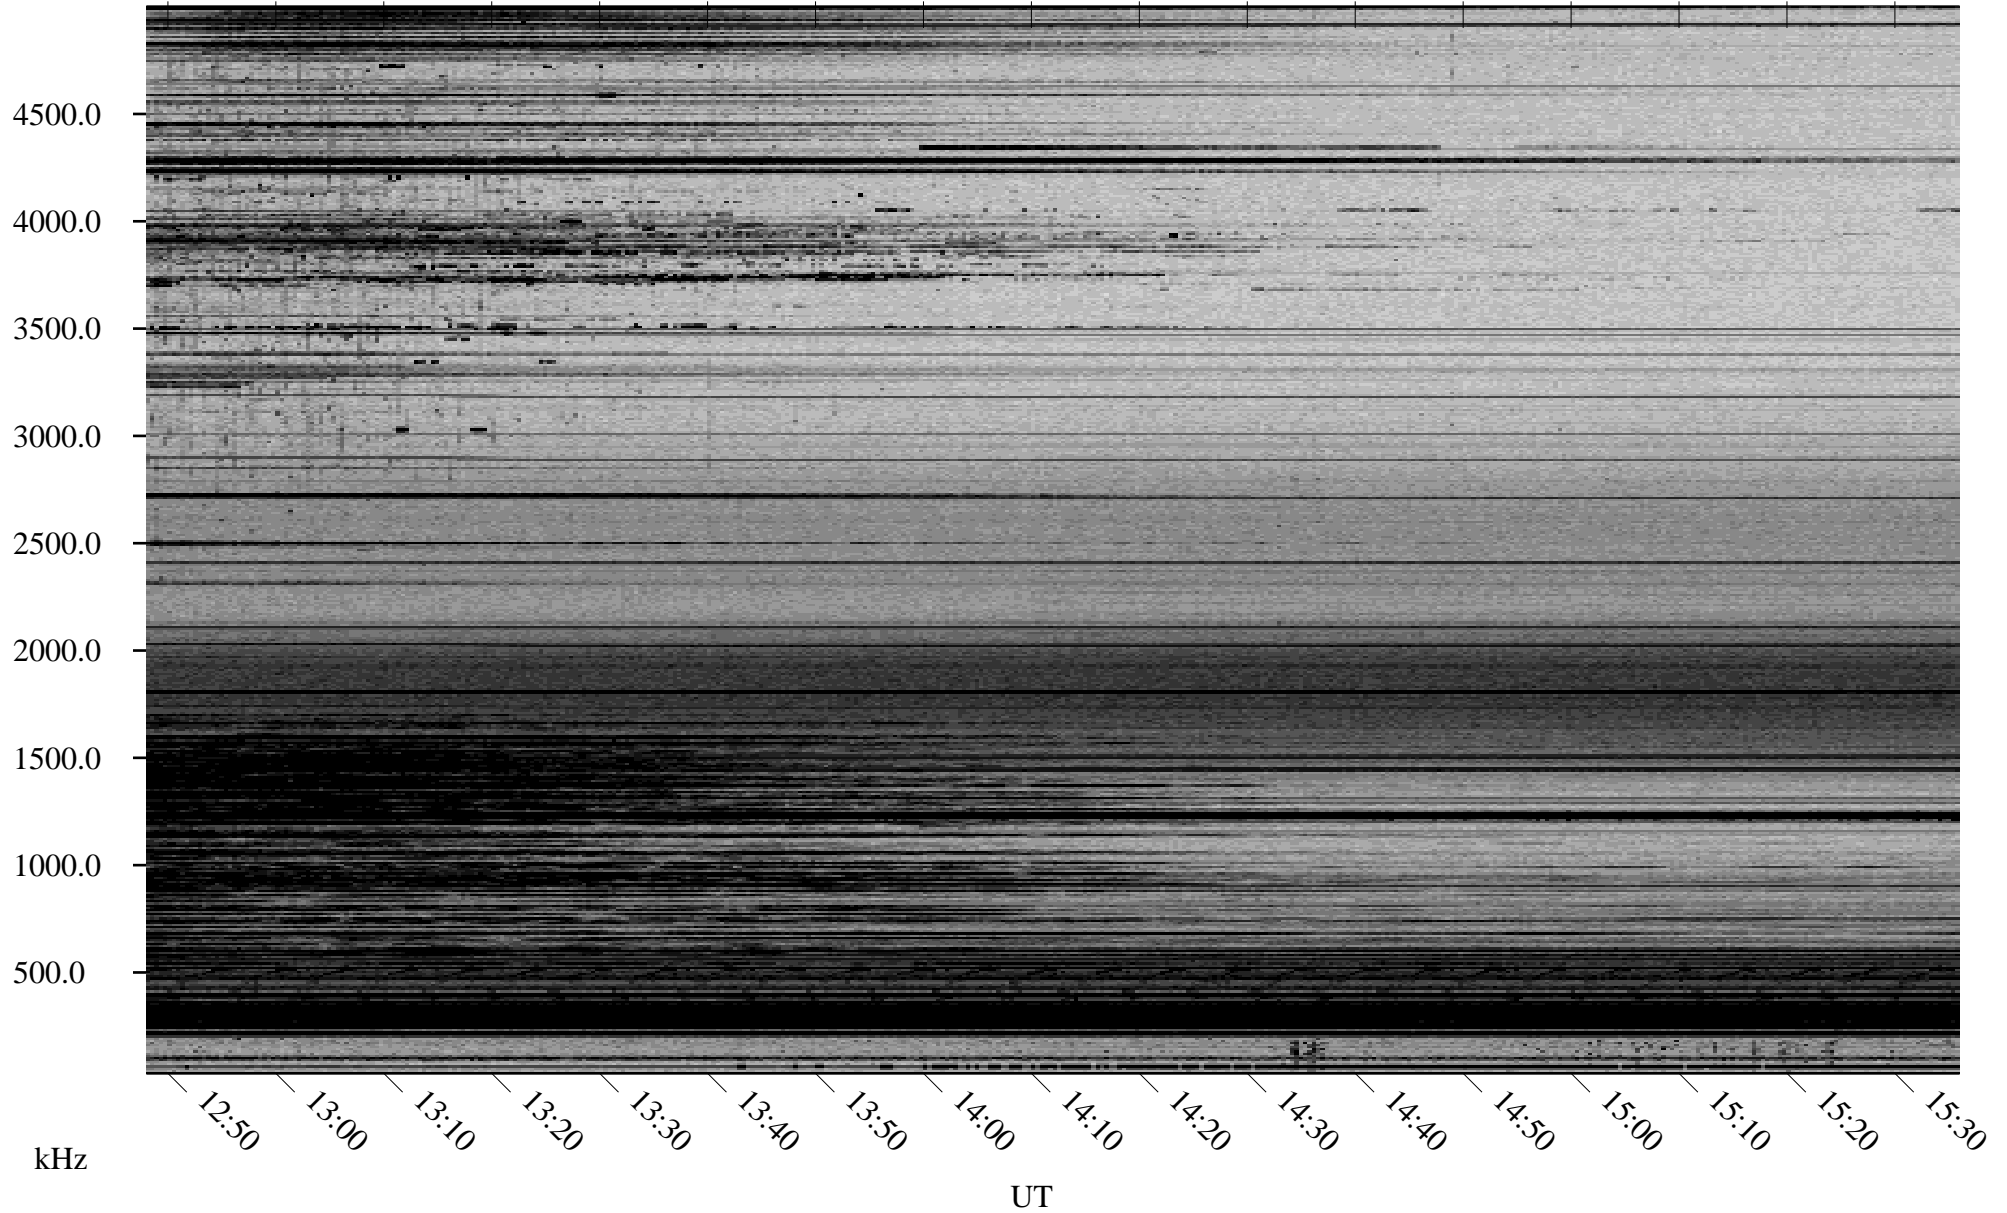

03/10/2009 Churchill, Manitoba

Linear Scale Black = 161 White = 15

ch09069l.r00SUm max_12

Page 1

03/10/2009 Churchill, Manitoba

Linear Scale Black = 161 White = 15

ch09069l.r00SUm max_12

Page 2

03/11/2009 Churchill, Manitoba

Linear Scale Black = 161 White = 15

ch09069l.r00SUm max_12

Page 3

03/11/2009 Churchill, Manitoba

Linear Scale Black = 161 White = 15

ch09069l.r00SUm max_12

Page 4

03/11/2009 Churchill, Manitoba

Linear Scale Black = 161 White = 15

ch09069l.r00SUm max_12

Page 5

03/11/2009 Churchill, Manitoba

Linear Scale Black = 161 White = 15

ch09069l.r00SUm max_12

Page 6

03/11/2009 Churchill, Manitoba

Linear Scale Black = 161 White = 15

ch09069l.r00SUm max_12

Page 7

03/11/2009 Churchill, Manitoba

Linear Scale Black = 161 White = 15

ch09069l.r00SUm max_12

Page 8