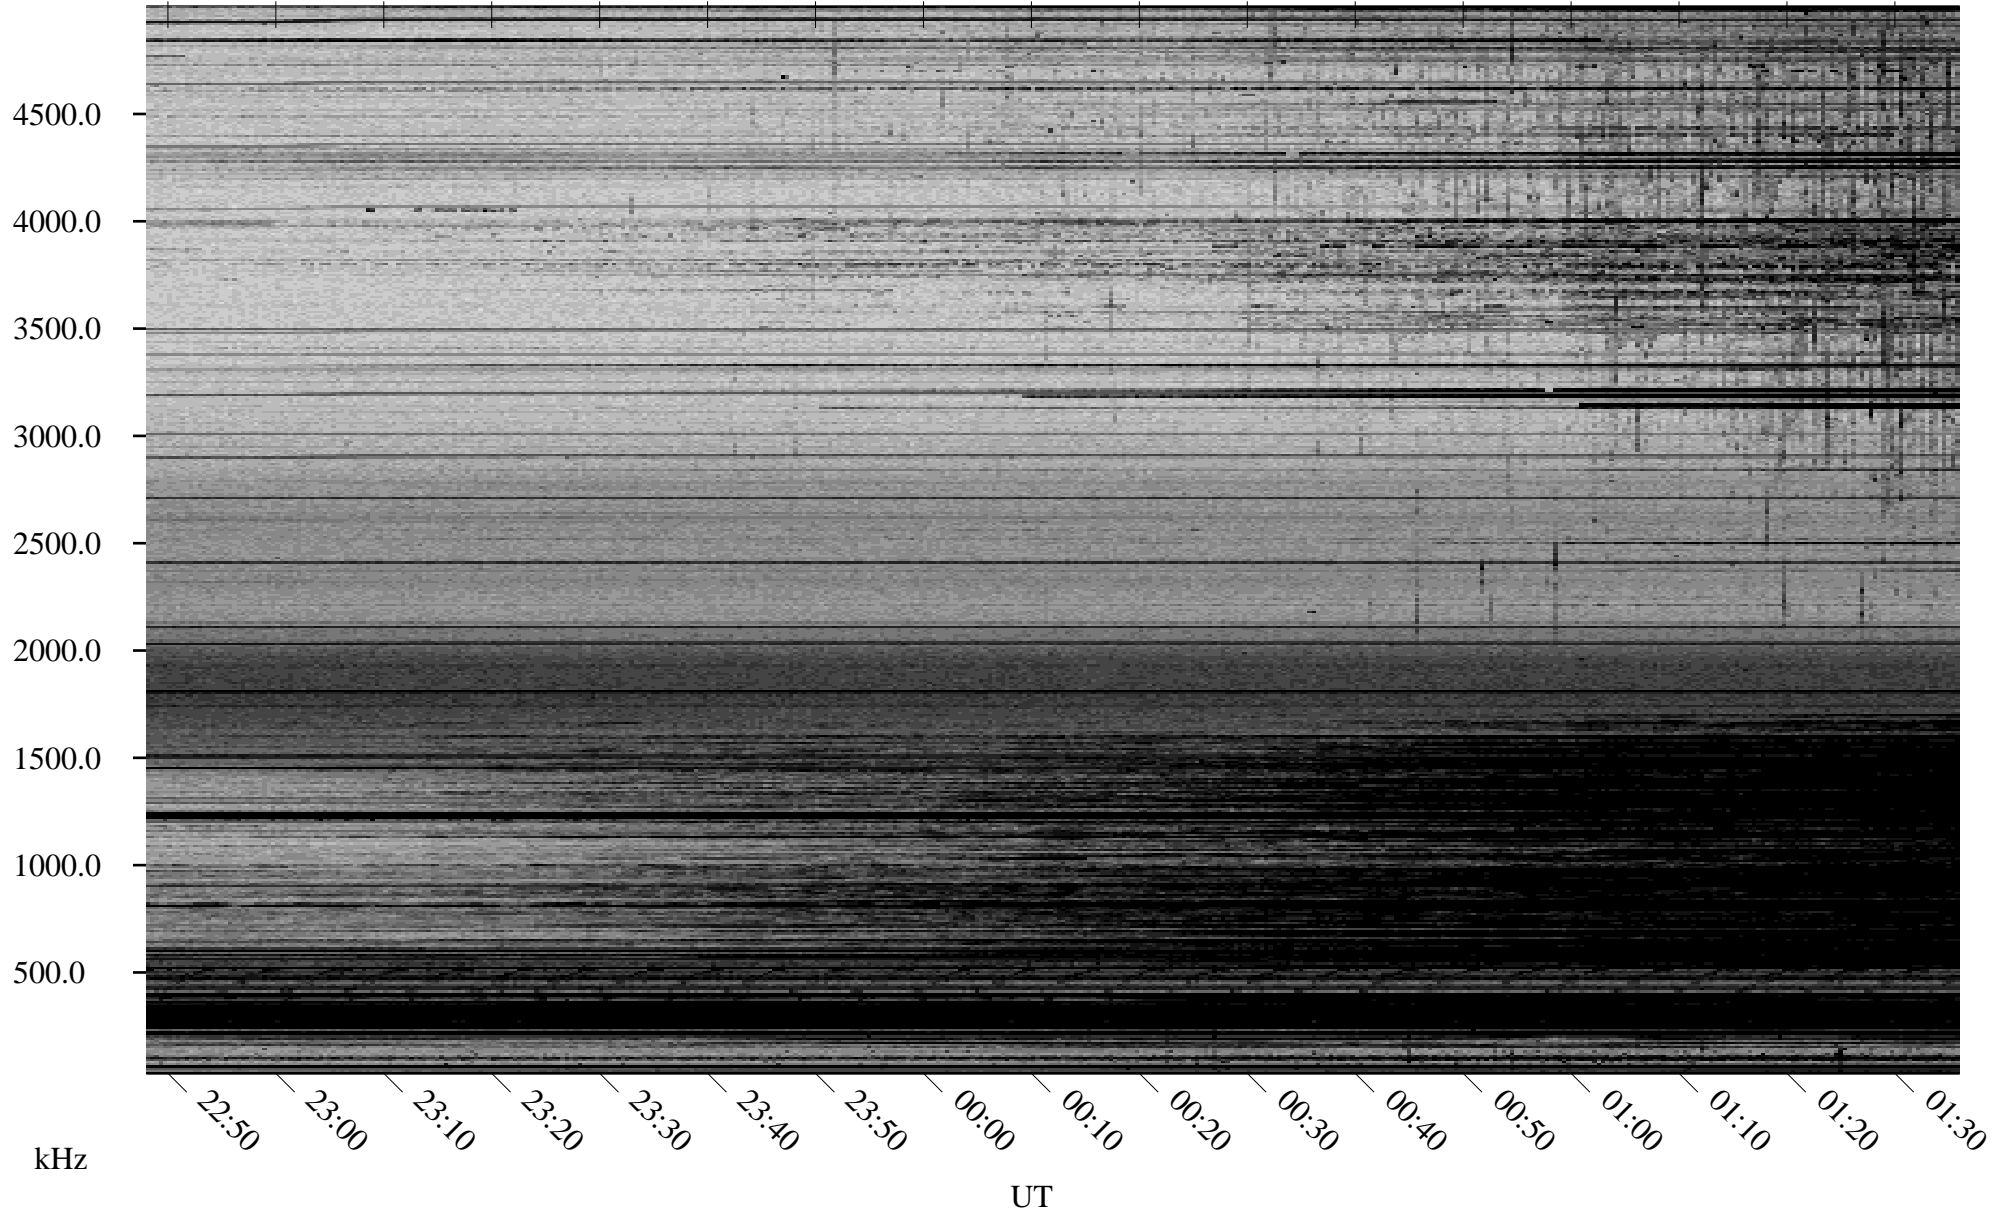

03/10/2009 Churchill, Manitoba

Linear Scale Black = 161 White = 15

ch09069l.r00SUm max_12

Page 1

03/10/2009 Churchill, Manitoba

Linear Scale Black = 161 White = 15

ch09069l.r00SUm max_12

Page 2

03/11/2009 Churchill, Manitoba

Linear Scale Black = 161 White = 15

ch09069l.r00SUm max_12

Page 3

03/11/2009 Churchill, Manitoba

Linear Scale Black = 161 White = 15

ch09069l.r00SUm max_12

Page 4

03/11/2009 Churchill, Manitoba

Linear Scale Black = 161 White = 15

ch09069l.r00SUm max_12

Page 5

03/11/2009 Churchill, Manitoba

Linear Scale Black = 161 White = 15

ch09069l.r00SUm max_12

Page 6

03/11/2009 Churchill, Manitoba

Linear Scale Black = 161 White = 15

ch09069l.r00SUm max_12

Page 7

03/11/2009 Churchill, Manitoba

Linear Scale Black = 161 White = 15

ch09069l.r00SUm max_12

Page 8