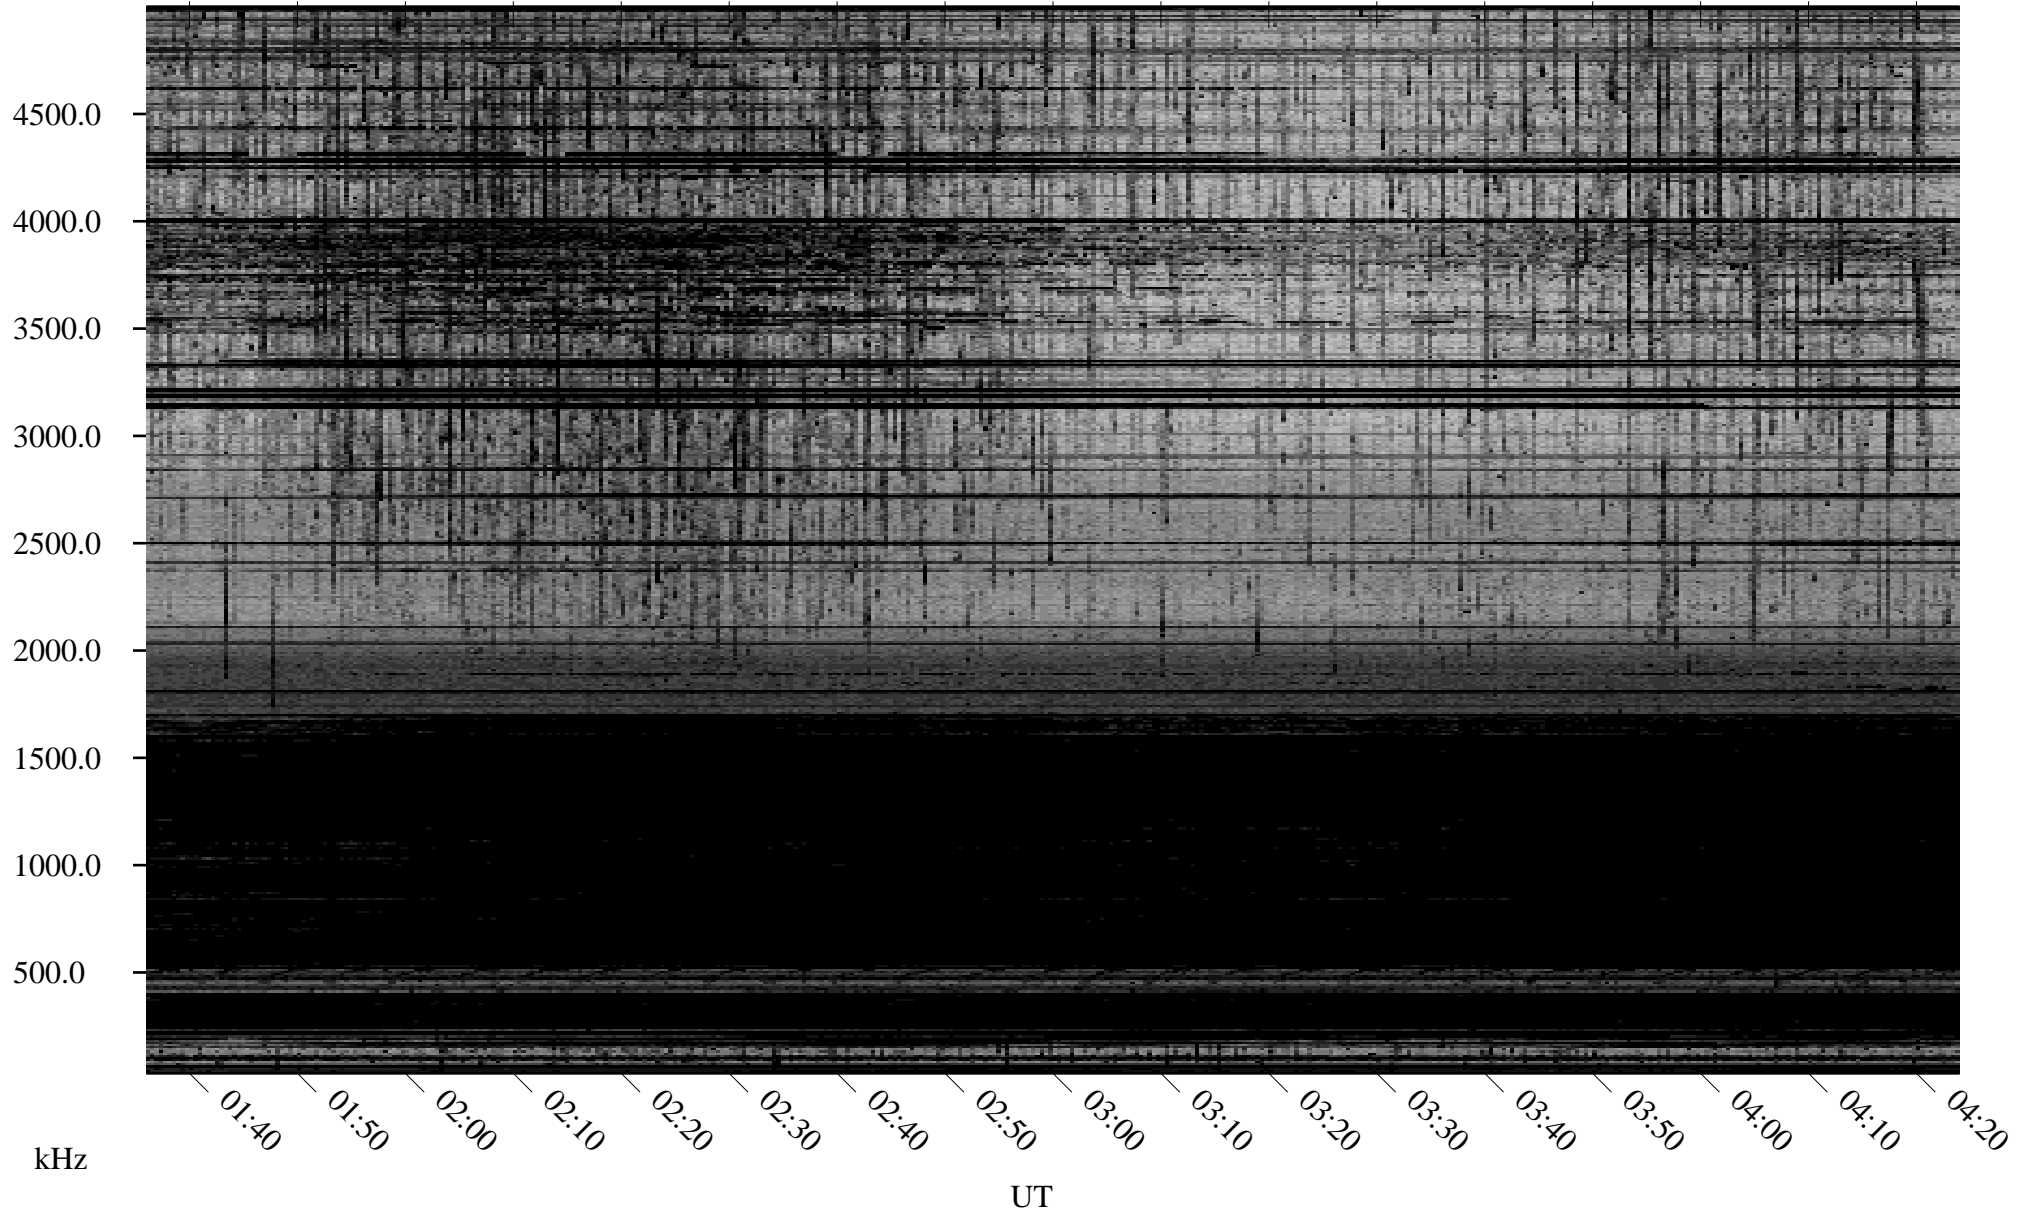

03/10/2009 Churchill, Manitoba

Linear Scale Black = 161 White = 15

ch09069l.r00SUm max_12

Page 1

03/10/2009 Churchill, Manitoba

Linear Scale Black = 161 White = 15

ch09069l.r00SUm max_12

Page 2

03/11/2009 Churchill, Manitoba

Linear Scale Black = 161 White = 15

ch09069l.r00SUm max_12

Page 3

03/11/2009 Churchill, Manitoba

Linear Scale Black = 161 White = 15

ch09069l.r00SUm max_12

Page 4

03/11/2009 Churchill, Manitoba

Linear Scale Black = 161 White = 15

ch09069l.r00SUm max_12

Page 5

03/11/2009 Churchill, Manitoba

Linear Scale Black = 161 White = 15

ch09069l.r00SUm max_12

Page 6

03/11/2009 Churchill, Manitoba

Linear Scale Black = 161 White = 15

ch09069l.r00SUm max_12

Page 7

03/11/2009 Churchill, Manitoba

Linear Scale Black = 161 White = 15

ch09069l.r00SUm max_12

Page 8