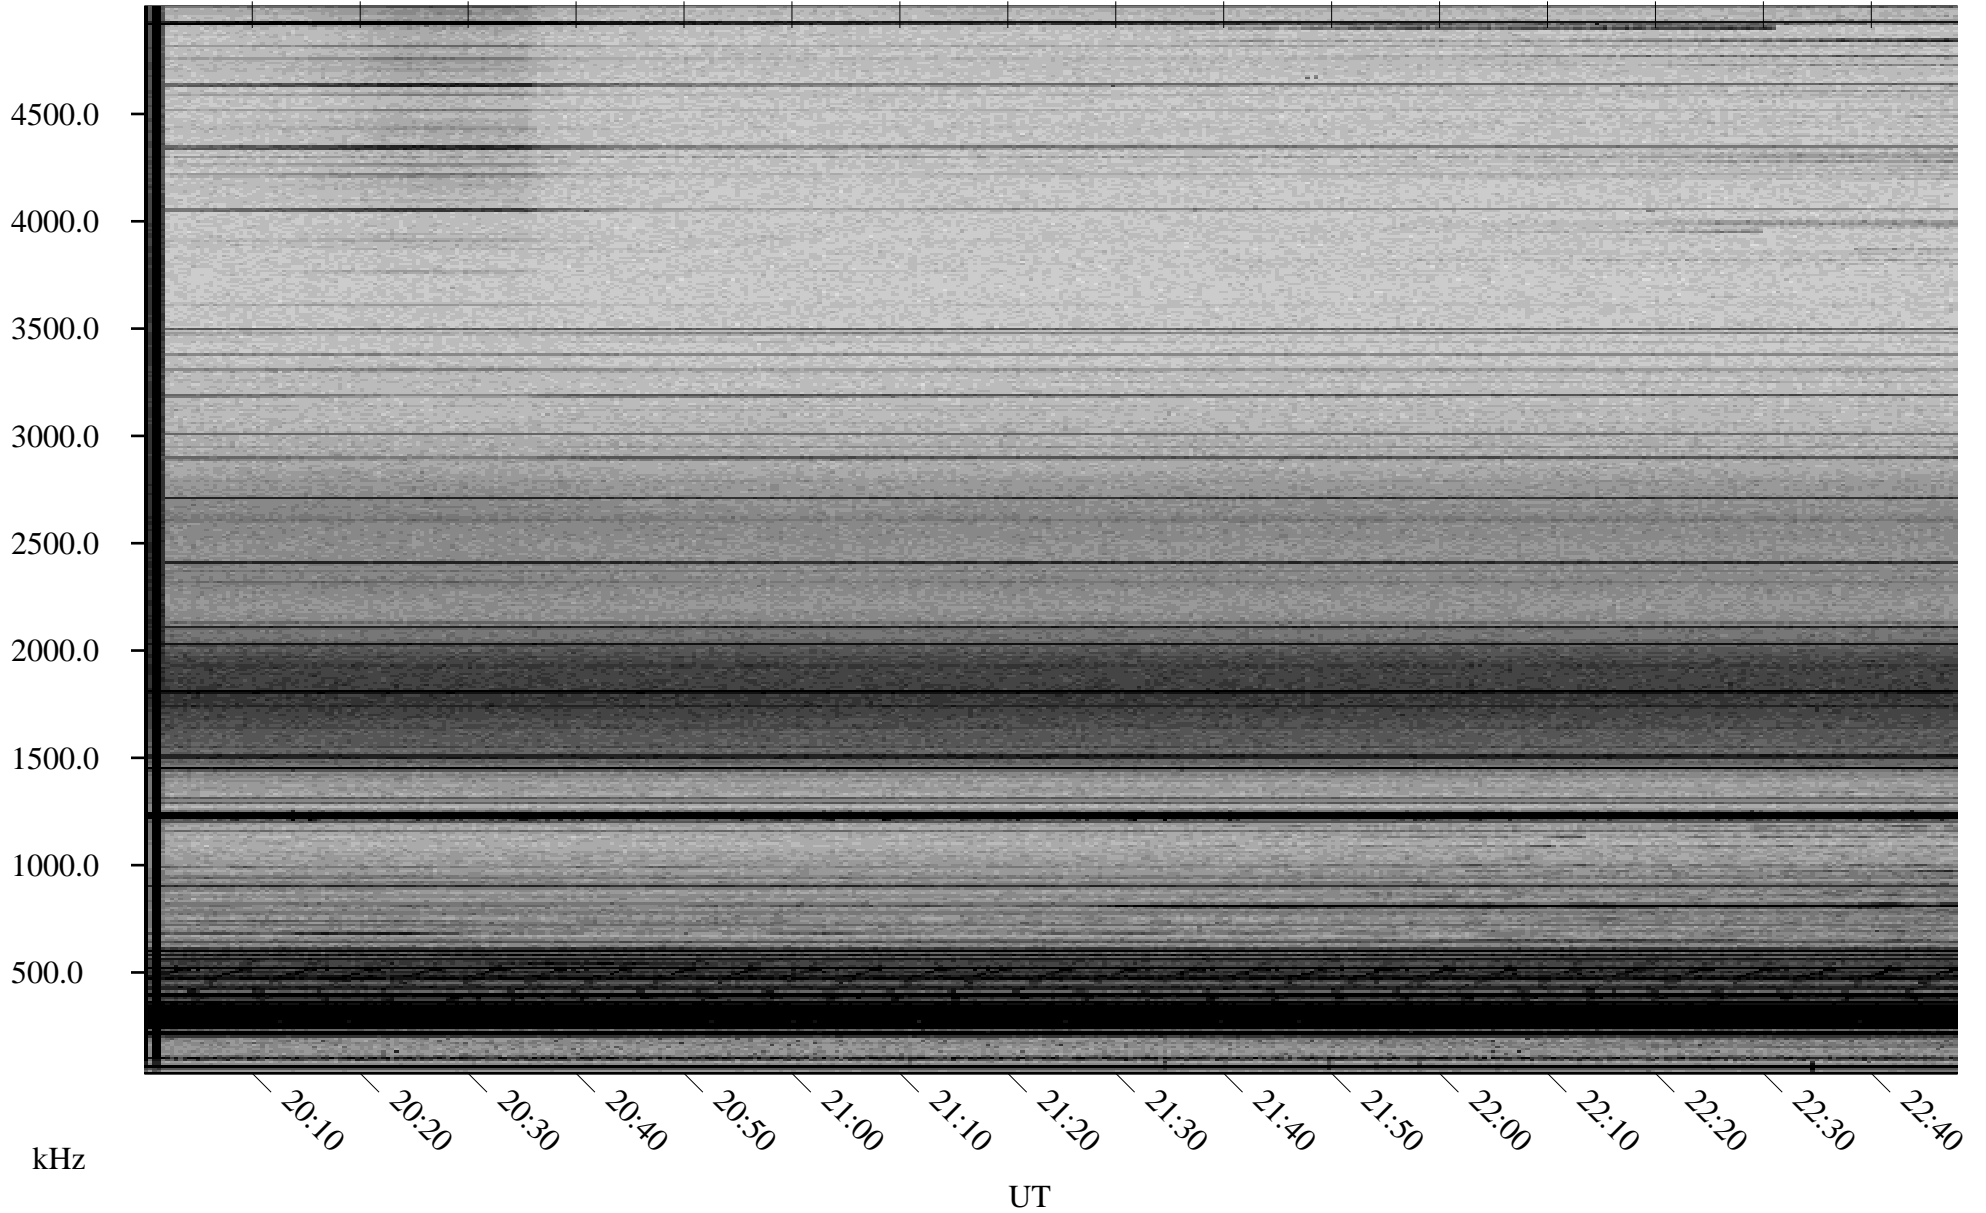

03/10/2009 Churchill, Manitoba

Linear Scale Black = 161 White = 15

ch09069l.r00SUm max_12

Page 1

03/10/2009 Churchill, Manitoba

Linear Scale Black = 161 White = 15

ch09069l.r00SUm max_12

Page 2

03/11/2009 Churchill, Manitoba

Linear Scale Black = 161 White = 15

ch09069l.r00SUm max_12

Page 3

03/11/2009 Churchill, Manitoba

Linear Scale Black = 161 White = 15

ch09069l.r00SUm max_12

Page 4

03/11/2009 Churchill, Manitoba

Linear Scale Black = 161 White = 15

ch09069l.r00SUm max_12

Page 5

03/11/2009 Churchill, Manitoba

Linear Scale Black = 161 White = 15

ch09069l.r00SUm max_12

Page 6

03/11/2009 Churchill, Manitoba

Linear Scale Black = 161 White = 15

ch09069l.r00SUm max_12

Page 7

03/11/2009 Churchill, Manitoba

Linear Scale Black = 161 White = 15

ch09069l.r00SUm max_12

Page 8