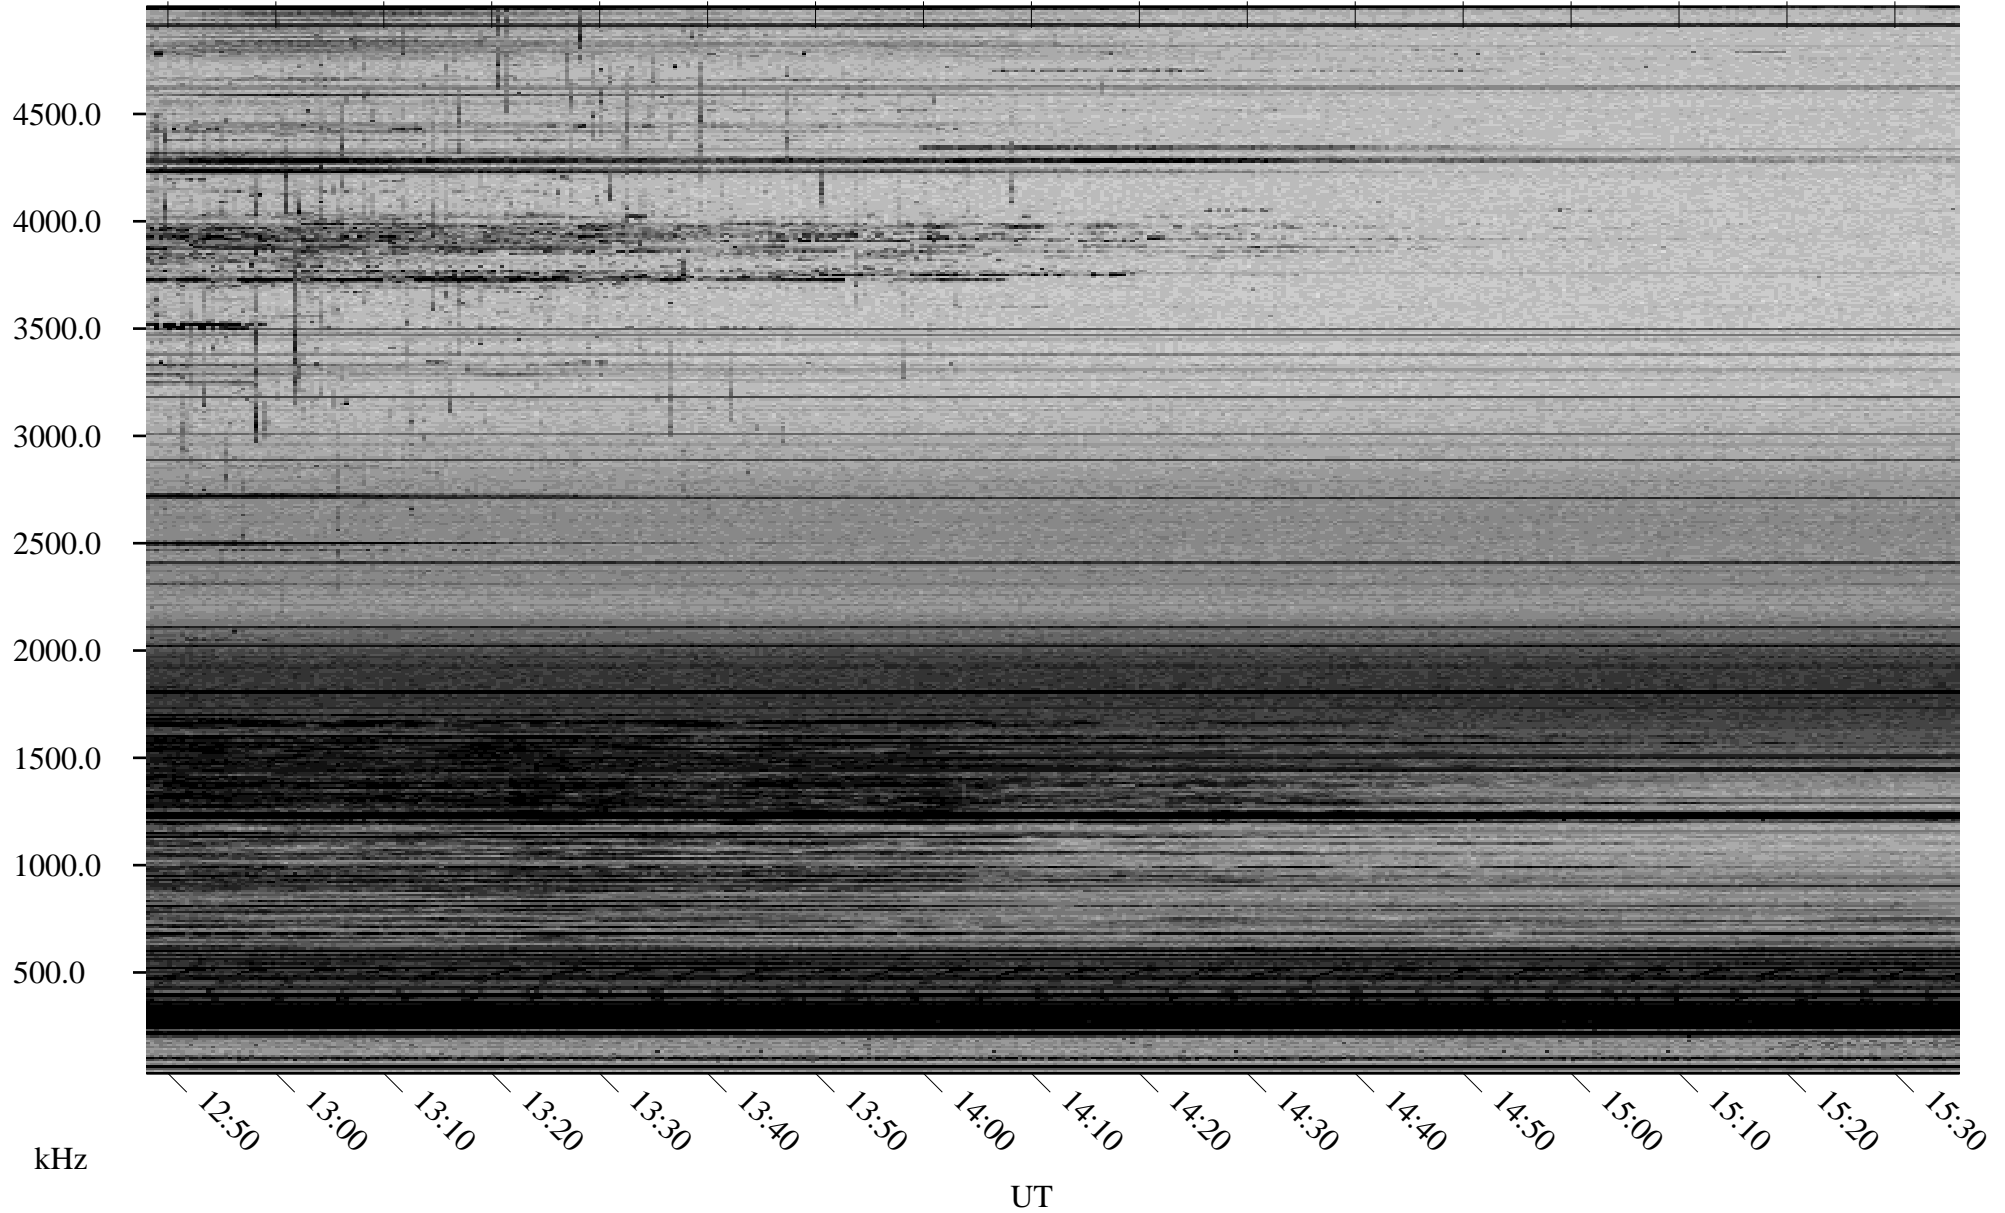

03/11/2009 Churchill, Manitoba

Linear Scale Black = 161 White = 15

ch09070l.r00SUm max_12

Page 1

03/11/2009 Churchill, Manitoba

Linear Scale Black = 161 White = 15

ch090701.r00SUm max_12

Page 2

03/12/2009 Churchill, Manitoba

Linear Scale Black = 161 White = 15

ch09070l.r00SUm max_12

Page 5

03/12/2009 Churchill, Manitoba

Linear Scale Black = 161 White = 15

ch09070l.r00SUm max_12

Page 6

03/12/2009 Churchill, Manitoba

Linear Scale Black = 161 White = 15

ch09070l.r00SUm max_12

Page 7

03/12/2009 Churchill, Manitoba

Linear Scale Black = 161 White = 15

ch09070l.r00SUm max_12

Page 8