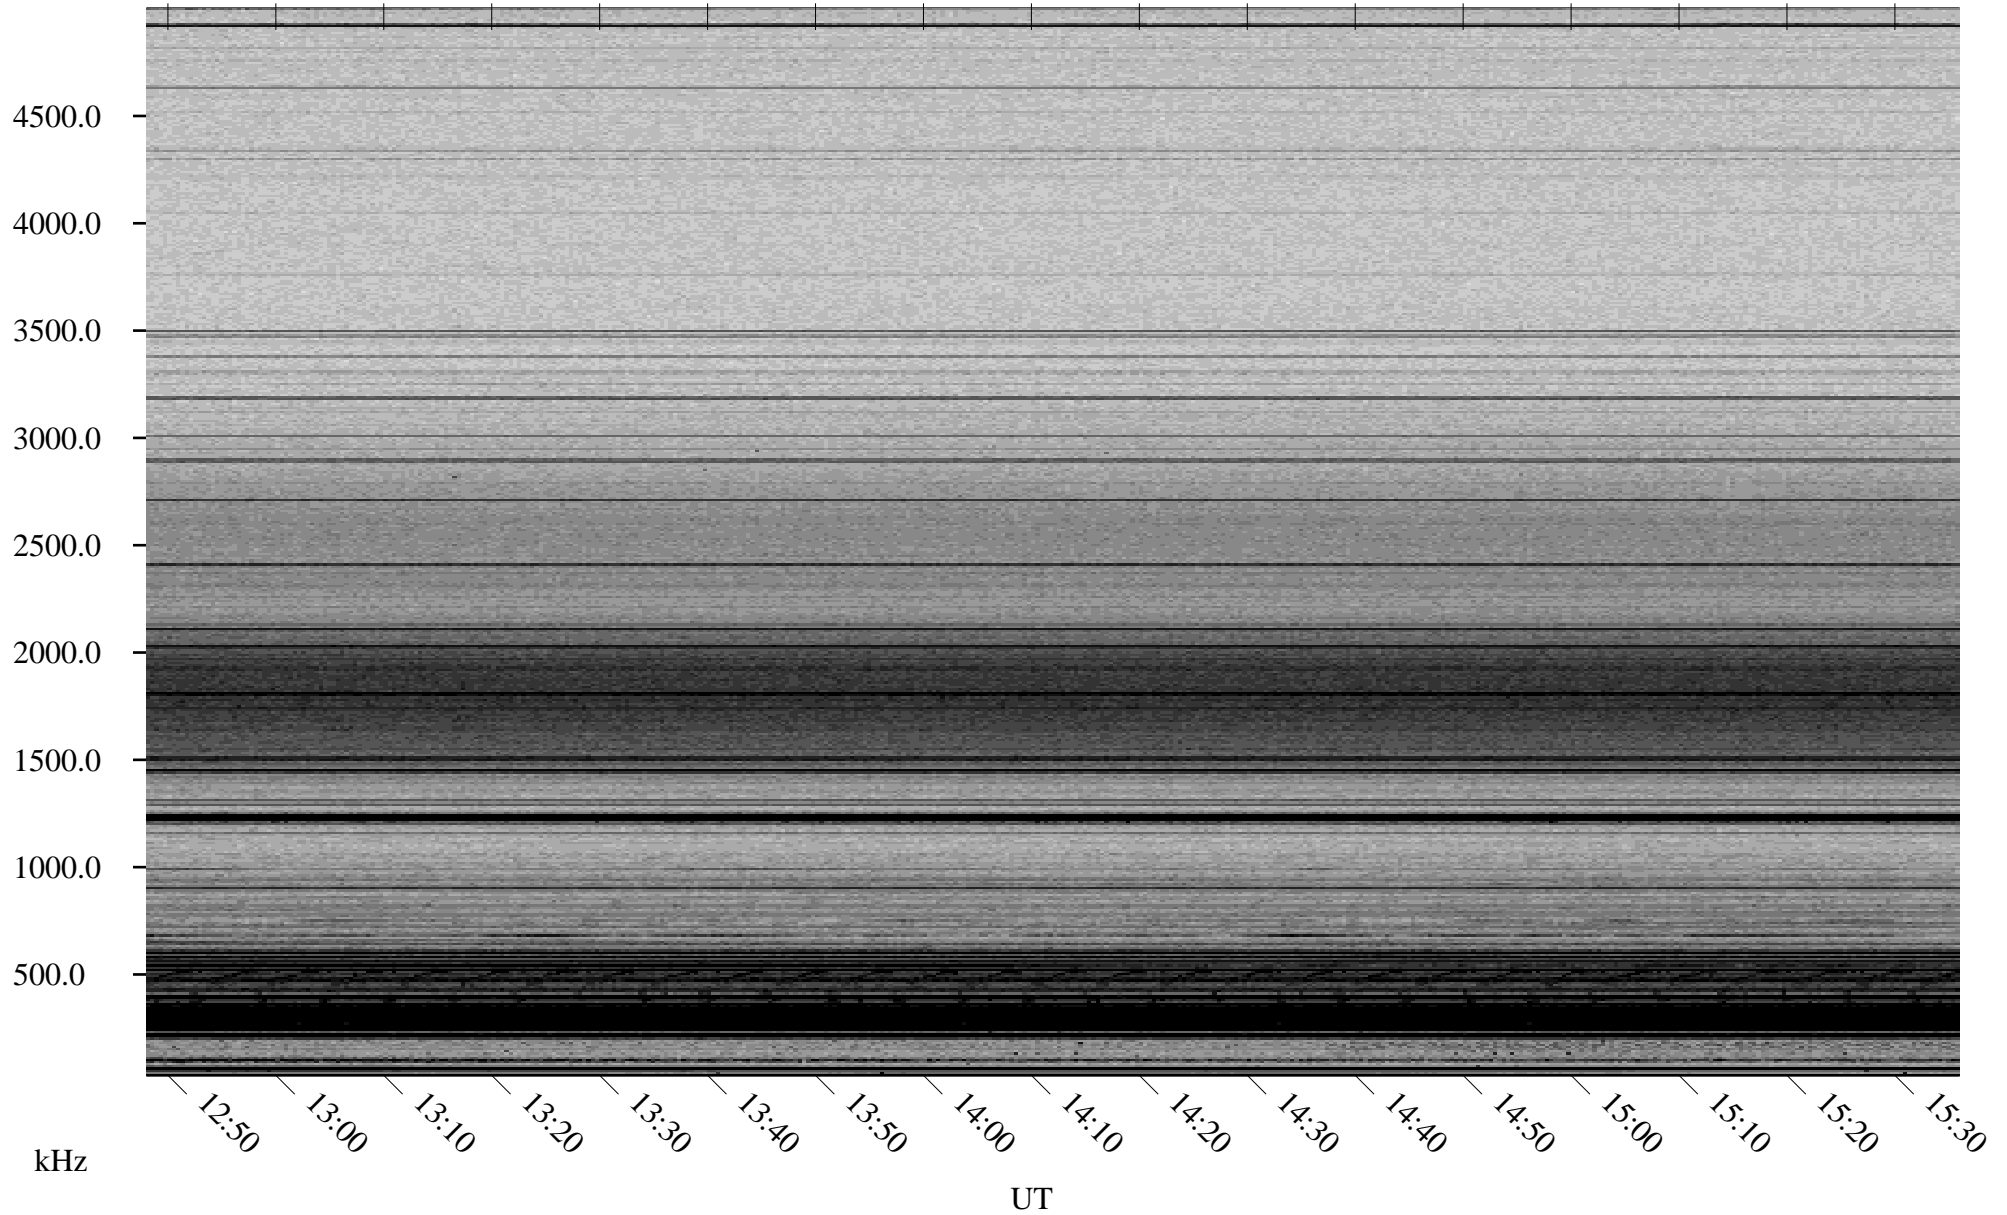

03/12/2009 Churchill, Manitoba

Linear Scale Black = 161 White = 15

ch090711.r00SUm max_12

Page 1

03/12/2009 Churchill, Manitoba

Linear Scale Black = 161 White = 15

ch090711.r00SUm max_12

Page 2

03/13/2009 Churchill, Manitoba

Linear Scale Black = 161 White = 15

ch090711.r00SUm max_12

Page 3

03/13/2009 Churchill, Manitoba

Linear Scale Black = 161 White = 15

ch090711.r00SUm max_12

Page 4

03/13/2009 Churchill, Manitoba

Linear Scale Black = 161 White = 15

ch090711.r00SUm max_12

Page 5

03/13/2009 Churchill, Manitoba

Linear Scale Black = 161 White = 15

ch090711.r00SUm max_12

Page 6

03/13/2009 Churchill, Manitoba

Linear Scale Black = 161 White = 15

ch090711.r00SUm max_12

Page 7

03/13/2009 Churchill, Manitoba

Linear Scale Black = 161 White = 15

ch090711.r00SUm max_12

Page 8