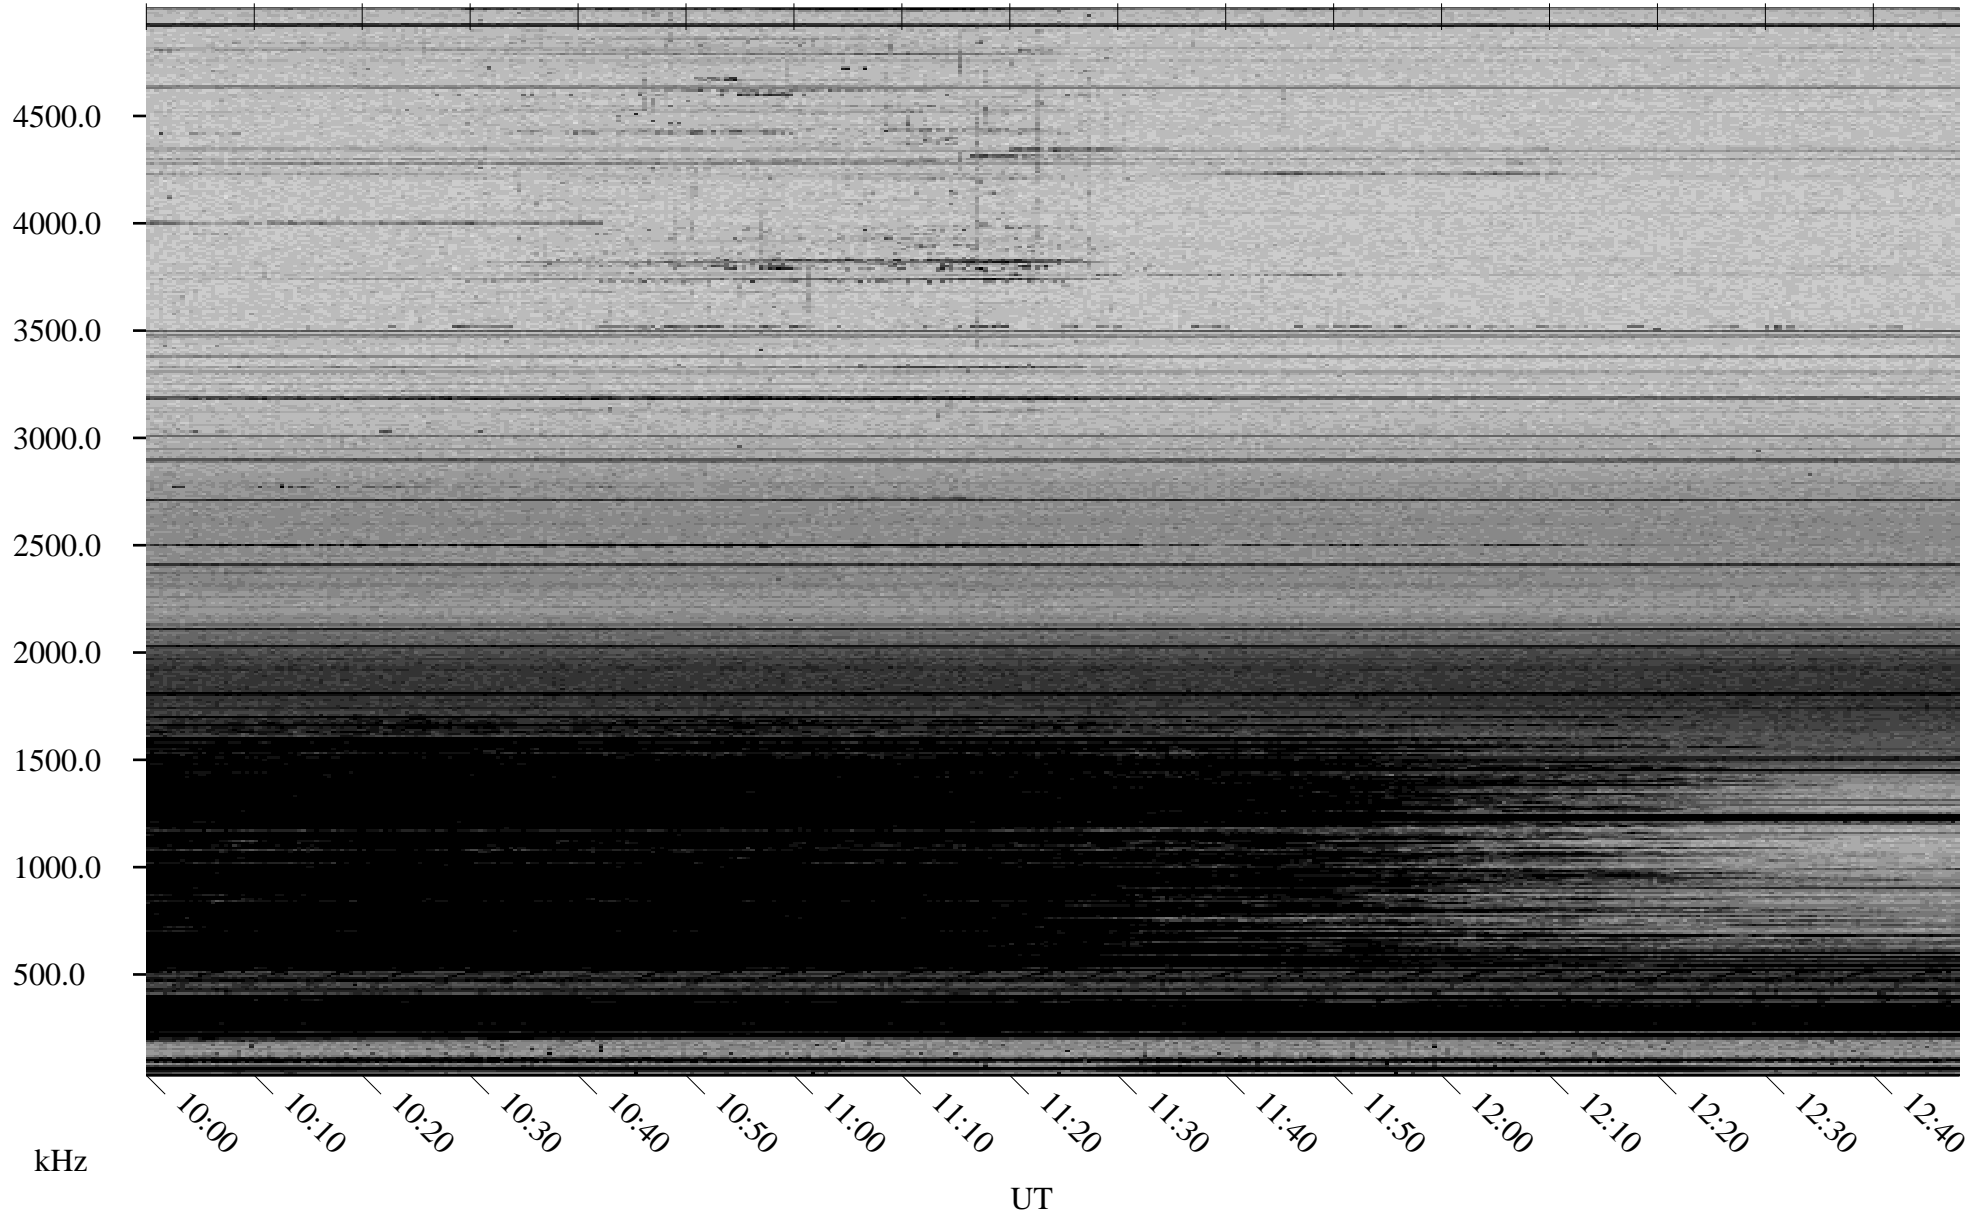

03/12/2009 Churchill, Manitoba

Linear Scale Black = 161 White = 15

ch090711.r00SUm max_12

Page 1

03/12/2009 Churchill, Manitoba

Linear Scale Black = 161 White = 15

ch090711.r00SUm max_12

Page 2

03/13/2009 Churchill, Manitoba

Linear Scale Black = 161 White = 15

ch090711.r00SUm max_12

Page 3

03/13/2009 Churchill, Manitoba

Linear Scale Black = 161 White = 15

ch090711.r00SUm max_12

Page 4

03/13/2009 Churchill, Manitoba

Linear Scale Black = 161 White = 15

ch090711.r00SUm max_12

Page 5

03/13/2009 Churchill, Manitoba

Linear Scale Black = 161 White = 15

ch090711.r00SUm max_12

Page 6

03/13/2009 Churchill, Manitoba

Linear Scale Black = 161 White = 15

ch090711.r00SUm max_12

Page 7

03/13/2009 Churchill, Manitoba

Linear Scale Black = 161 White = 15

ch090711.r00SUm max_12

Page 8