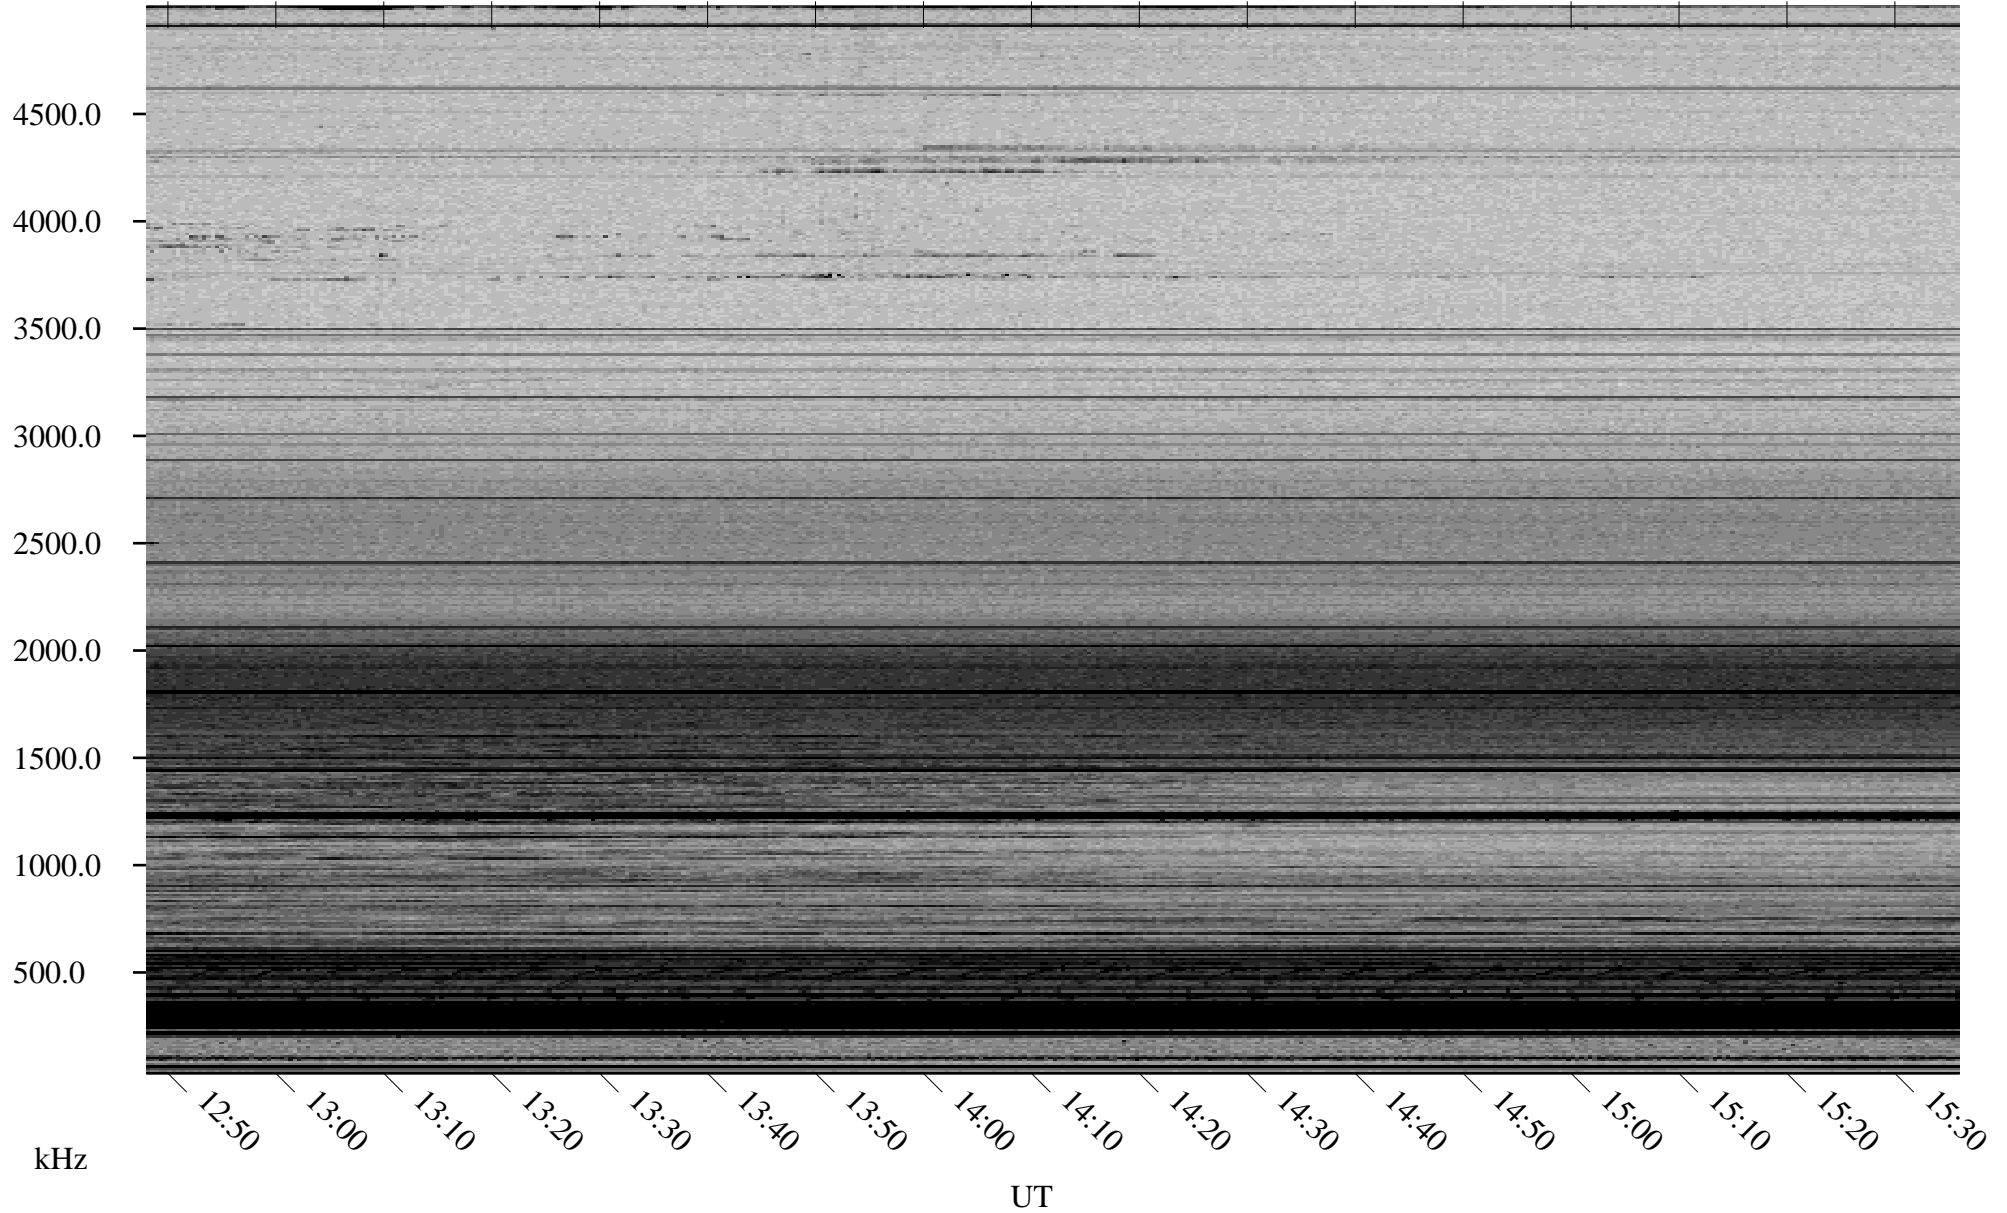

03/13/2009 Churchill, Manitoba

Linear Scale Black = 161 White = 15

ch09072l.r00SUm max_12

Page 1

03/13/2009 Churchill, Manitoba

Linear Scale Black = 161 White = 15

ch09072l.r00SUm max_12

Page 2

03/14/2009 Churchill, Manitoba

Linear Scale Black = 161 White = 15

ch09072l.r00SUm max_12

Page 3

03/14/2009 Churchill, Manitoba

Linear Scale Black = 161 White = 15

ch09072l.r00SUm max_12

Page 4

03/14/2009 Churchill, Manitoba

Linear Scale Black = 161 White = 15

ch09072l.r00SUm max_12

Page 5

03/14/2009 Churchill, Manitoba

Linear Scale Black = 161 White = 15

ch09072l.r00SUm max_12

Page 6

03/14/2009 Churchill, Manitoba

Linear Scale Black = 161 White = 15

ch09072l.r00SUm max_12

Page 7

03/14/2009 Churchill, Manitoba

Linear Scale Black = 161 White = 15

ch09072l.r00SUm max_12