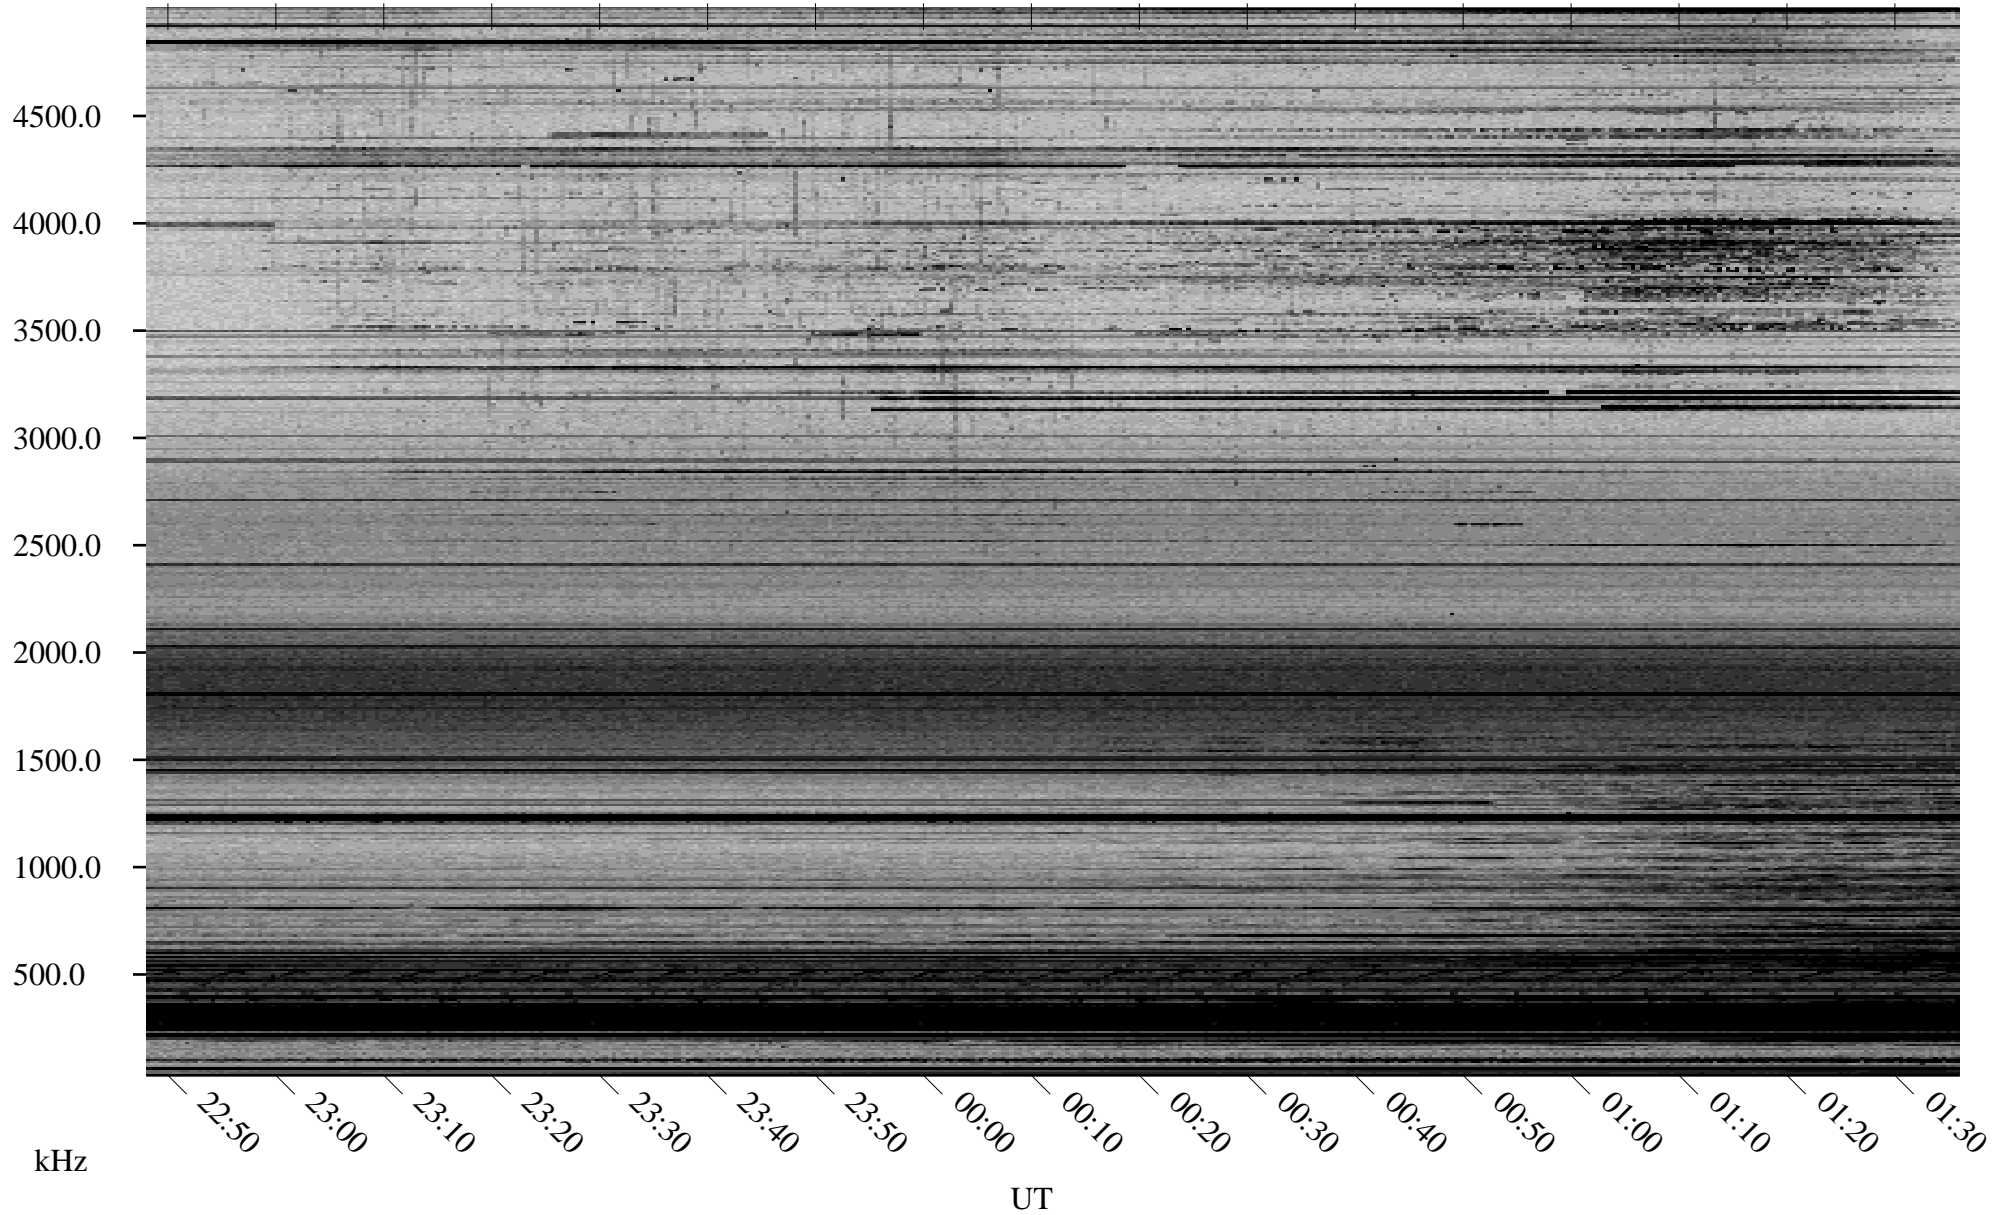

03/13/2009 Churchill, Manitoba

Linear Scale Black = 161 White = 15

ch09072l.r00SUm max_12

Page 1

03/13/2009 Churchill, Manitoba

Linear Scale Black = 161 White = 15

ch09072l.r00SUm max_12

Page 2

03/14/2009 Churchill, Manitoba

Linear Scale Black = 161 White = 15

ch09072l.r00SUm max_12

Page 3

03/14/2009 Churchill, Manitoba

Linear Scale Black = 161 White = 15

ch09072l.r00SUm max_12

Page 4

03/14/2009 Churchill, Manitoba

Linear Scale Black = 161 White = 15

ch09072l.r00SUm max_12

Page 5

03/14/2009 Churchill, Manitoba

Linear Scale Black = 161 White = 15

ch09072l.r00SUm max_12

Page 6

03/14/2009 Churchill, Manitoba

Linear Scale Black = 161 White = 15

ch09072l.r00SUm max_12

Page 7

03/14/2009 Churchill, Manitoba

Linear Scale Black = 161 White = 15

ch09072l.r00SUm max_12