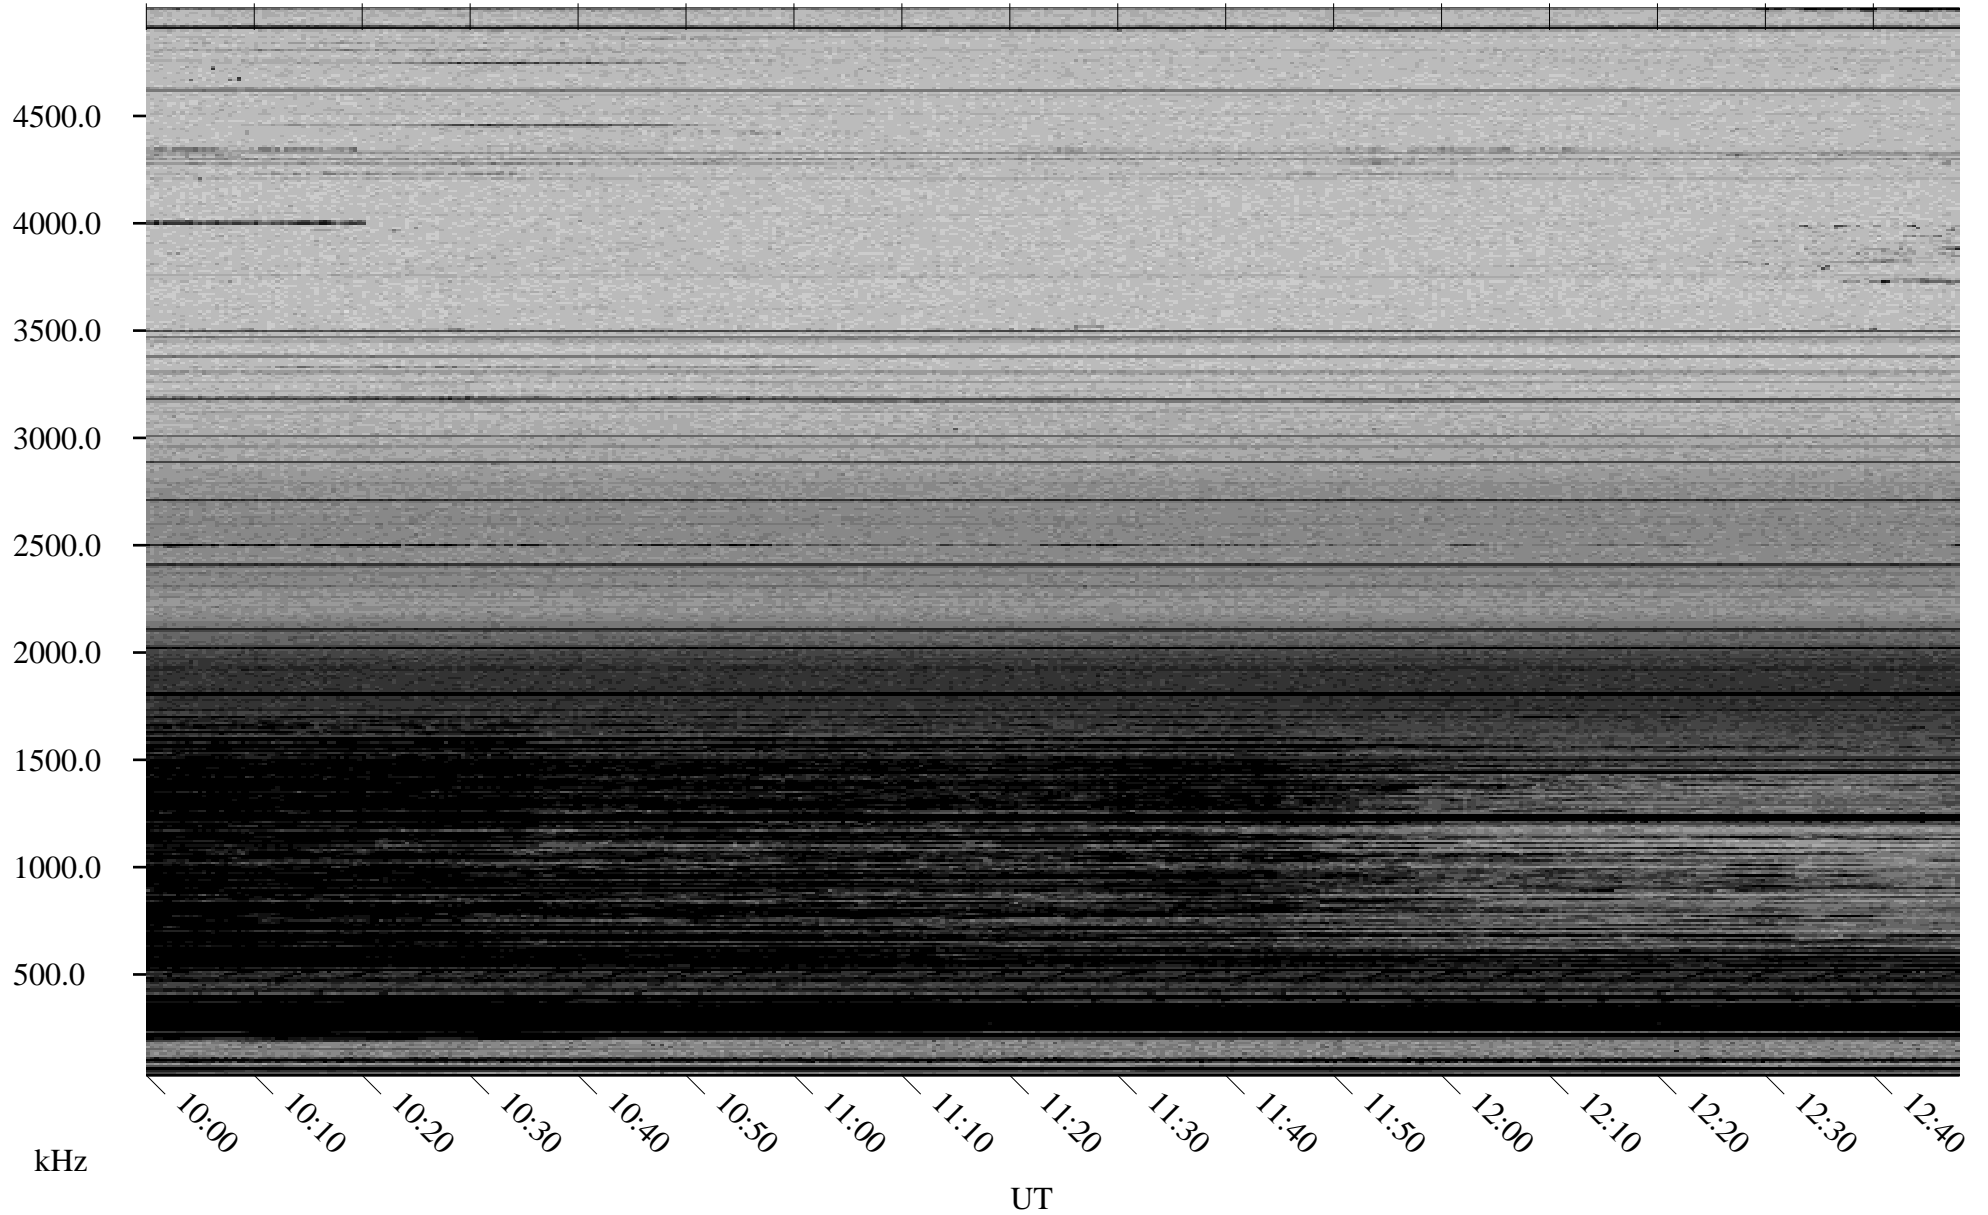

03/13/2009 Churchill, Manitoba

Linear Scale Black = 161 White = 15

ch09072l.r00SUm max_12

Page 1

03/13/2009 Churchill, Manitoba

Linear Scale Black = 161 White = 15

ch09072l.r00SUm max_12

Page 2

03/14/2009 Churchill, Manitoba

Linear Scale Black = 161 White = 15

ch09072l.r00SUm max_12

Page 3

03/14/2009 Churchill, Manitoba

Linear Scale Black = 161 White = 15

ch09072l.r00SUm max_12

Page 4

03/14/2009 Churchill, Manitoba

Linear Scale Black = 161 White = 15

ch09072l.r00SUm max_12

Page 5

03/14/2009 Churchill, Manitoba

Linear Scale Black = 161 White = 15

ch09072l.r00SUm max_12

Page 6

03/14/2009 Churchill, Manitoba

Linear Scale Black = 161 White = 15

ch09072l.r00SUm max_12

Page 7

03/14/2009 Churchill, Manitoba

Linear Scale Black = 161 White = 15

ch09072l.r00SUm max_12