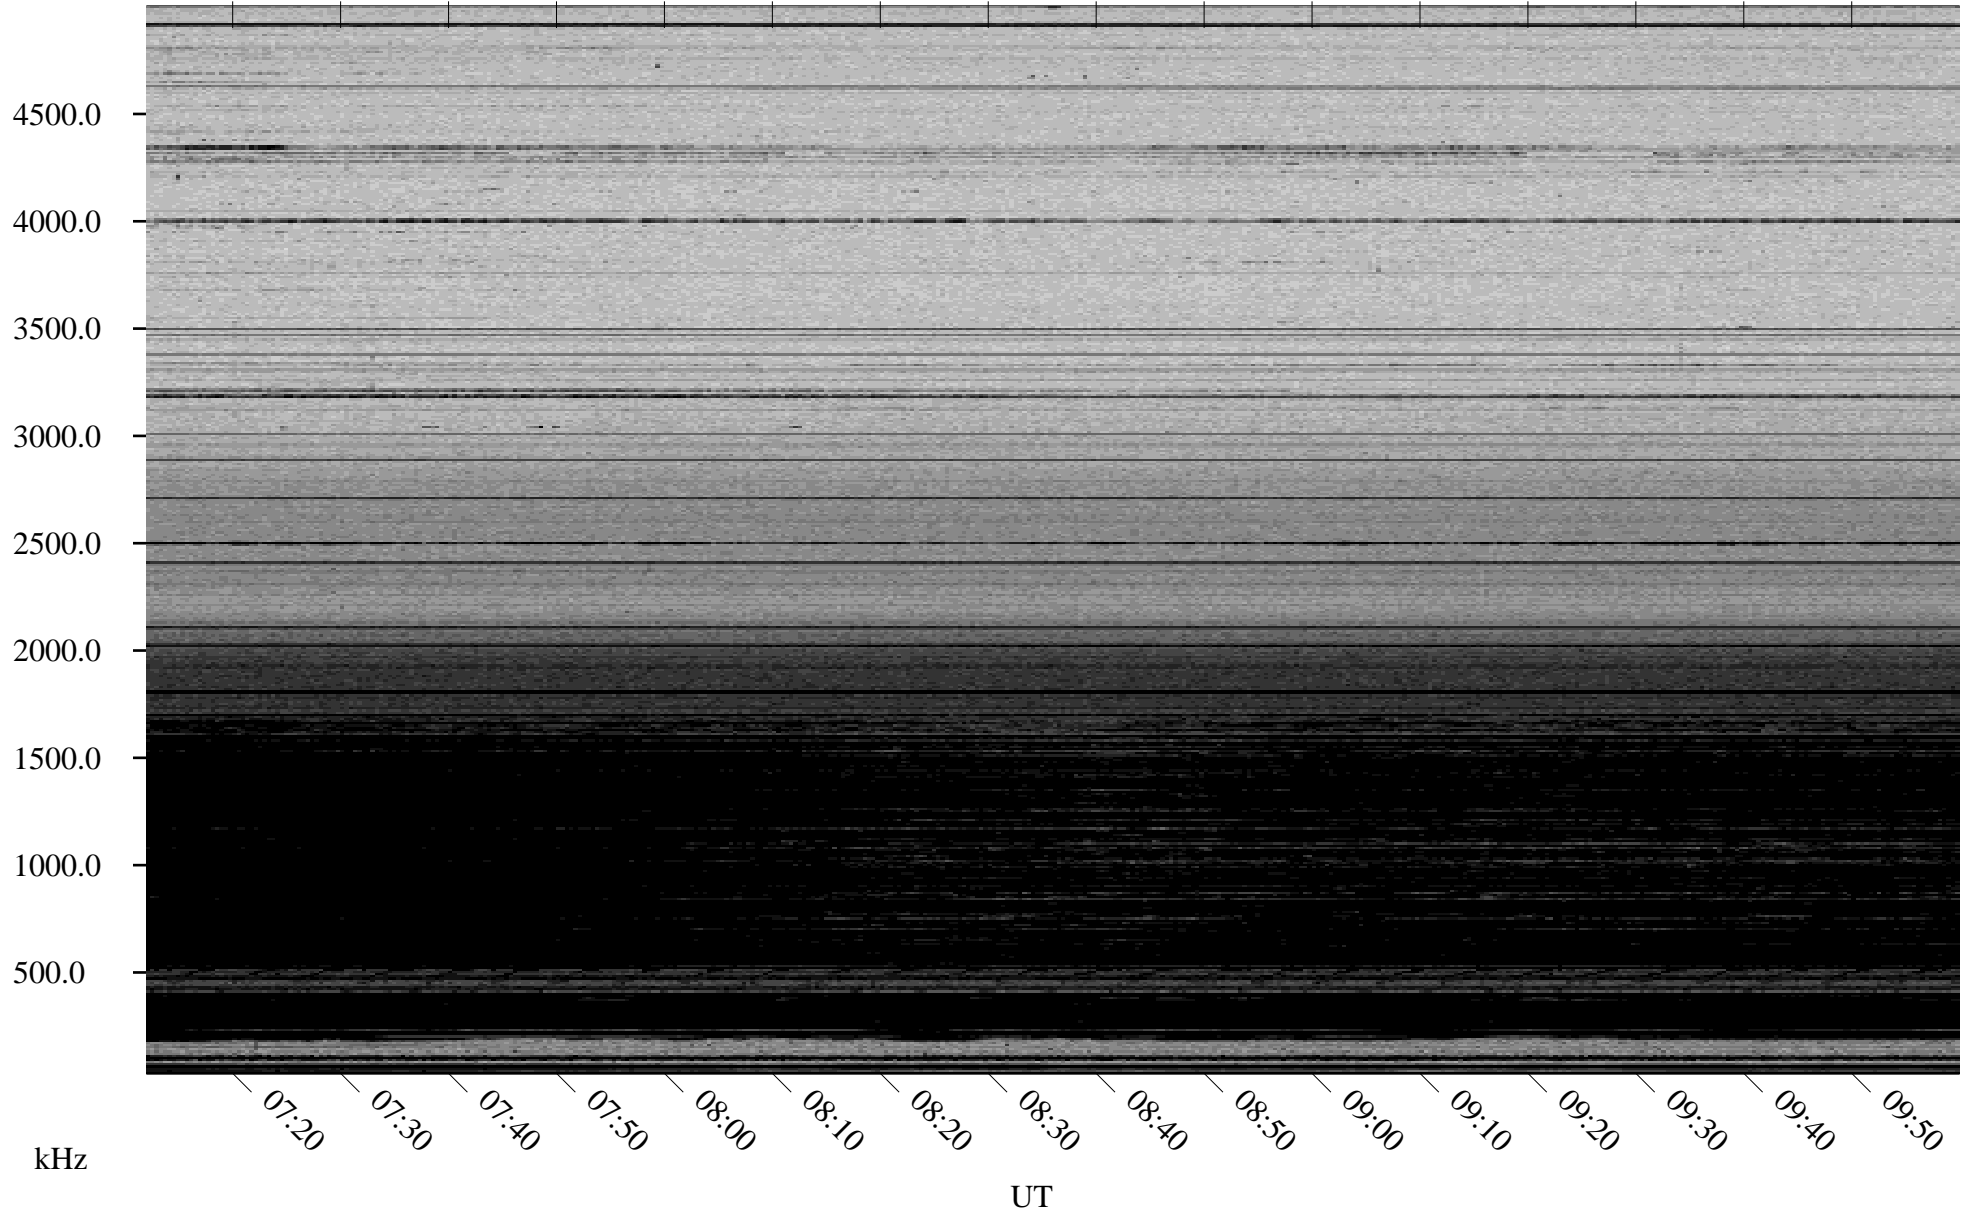

03/13/2009 Churchill, Manitoba

Linear Scale Black = 161 White = 15

ch09072l.r00SUm max_12

Page 1

03/13/2009 Churchill, Manitoba

Linear Scale Black = 161 White = 15

ch09072l.r00SUm max_12

Page 2

03/14/2009 Churchill, Manitoba

Linear Scale Black = 161 White = 15

ch09072l.r00SUm max_12

Page 3

03/14/2009 Churchill, Manitoba

Linear Scale Black = 161 White = 15

ch09072l.r00SUm max_12

Page 4

03/14/2009 Churchill, Manitoba

Linear Scale Black = 161 White = 15

ch09072l.r00SUm max_12

Page 5

03/14/2009 Churchill, Manitoba

Linear Scale Black = 161 White = 15

ch09072l.r00SUm max_12

Page 6

03/14/2009 Churchill, Manitoba

Linear Scale Black = 161 White = 15

ch09072l.r00SUm max_12

Page 7

03/14/2009 Churchill, Manitoba

Linear Scale Black = 161 White = 15

ch09072l.r00SUm max_12