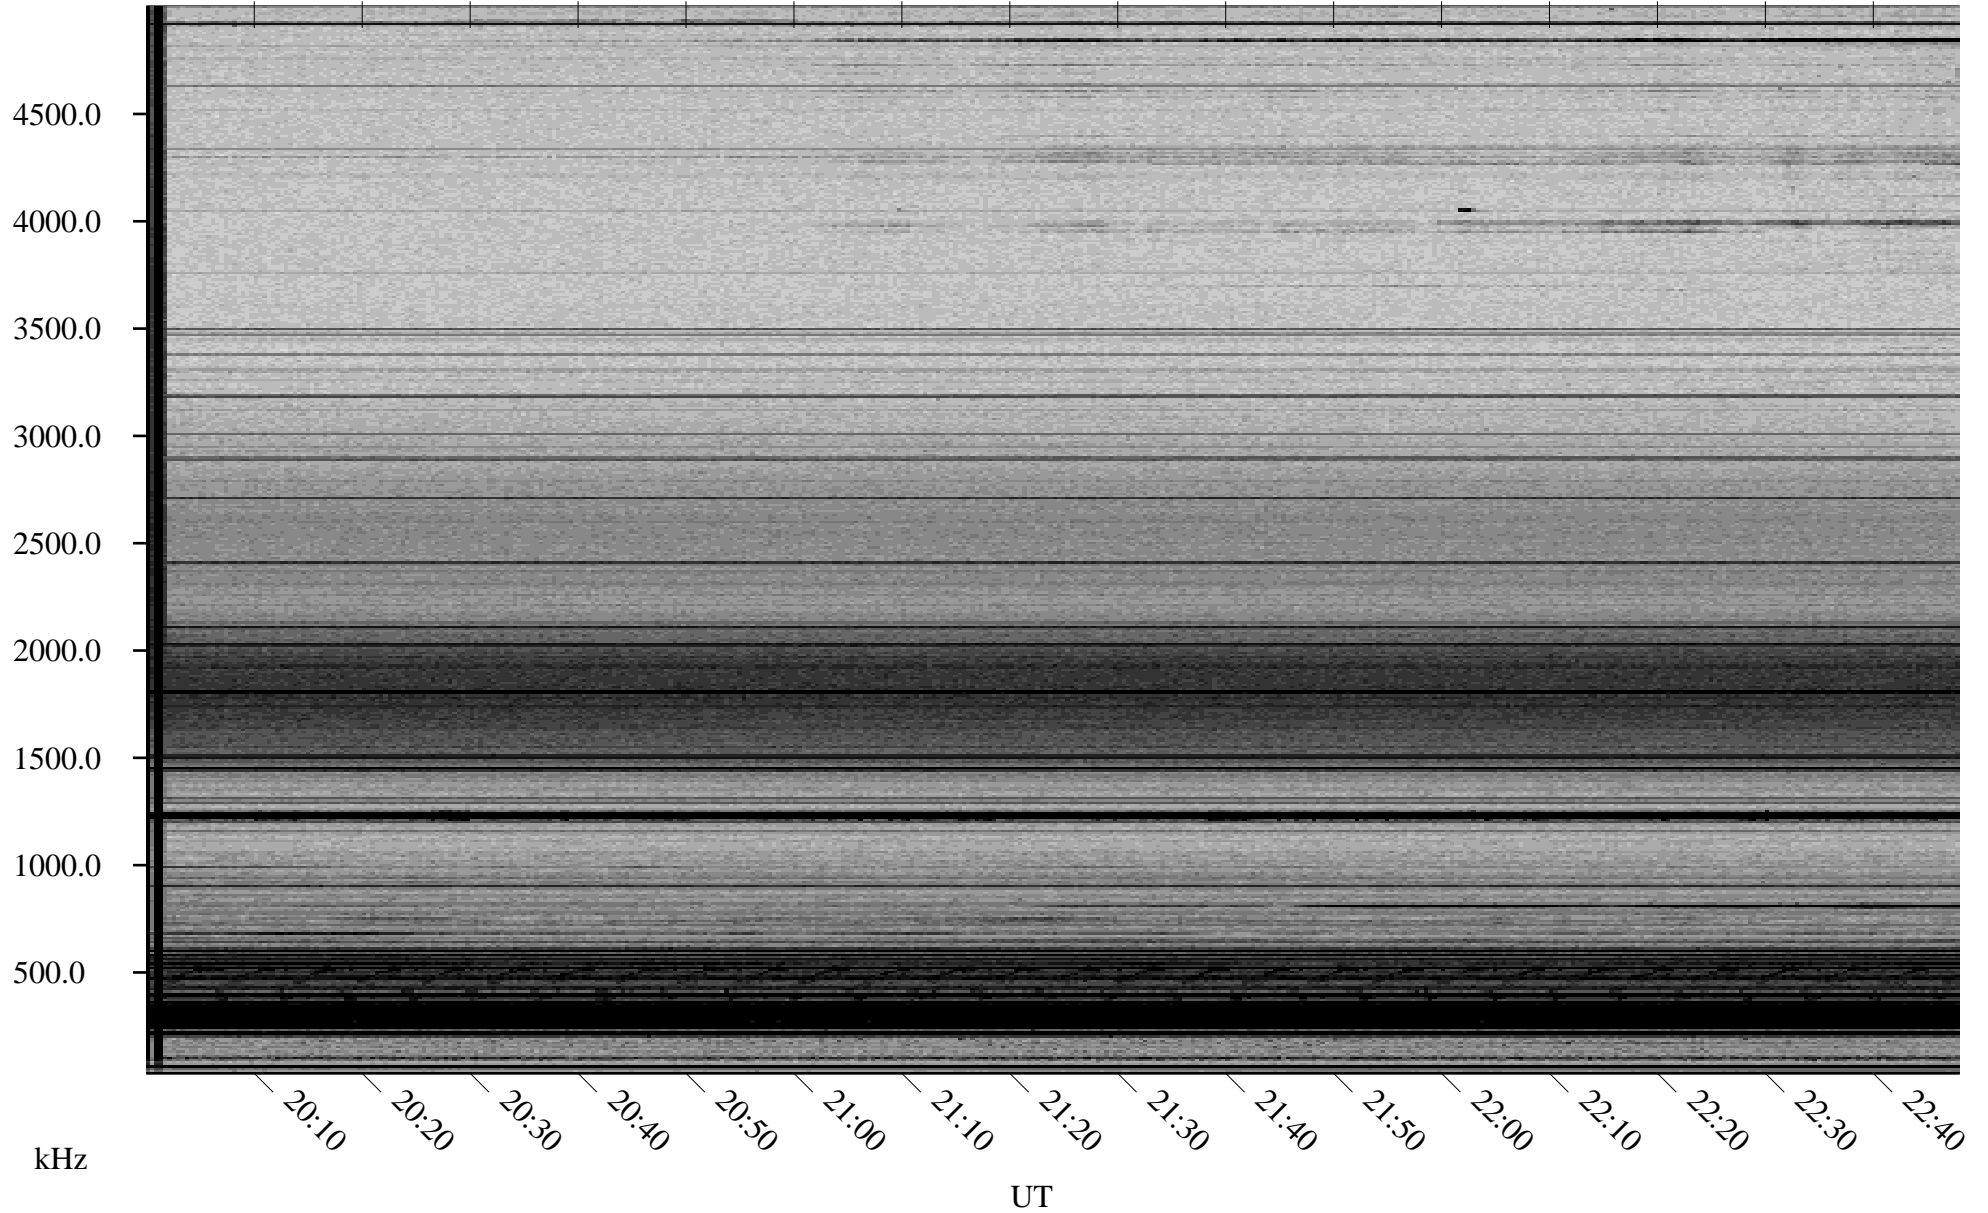

03/13/2009 Churchill, Manitoba

Linear Scale Black = 161 White = 15

ch09072l.r00SUm max_12

Page 1

03/13/2009 Churchill, Manitoba

Linear Scale Black = 161 White = 15

ch09072l.r00SUm max_12

Page 2

03/14/2009 Churchill, Manitoba

Linear Scale Black = 161 White = 15

ch09072l.r00SUm max_12

Page 3

03/14/2009 Churchill, Manitoba

Linear Scale Black = 161 White = 15

ch09072l.r00SUm max_12

Page 4

03/14/2009 Churchill, Manitoba

Linear Scale Black = 161 White = 15

ch09072l.r00SUm max_12

Page 5

03/14/2009 Churchill, Manitoba

Linear Scale Black = 161 White = 15

ch09072l.r00SUm max_12

Page 6

03/14/2009 Churchill, Manitoba

Linear Scale Black = 161 White = 15

ch09072l.r00SUm max_12

Page 7

03/14/2009 Churchill, Manitoba

Linear Scale Black = 161 White = 15

ch09072l.r00SUm max_12