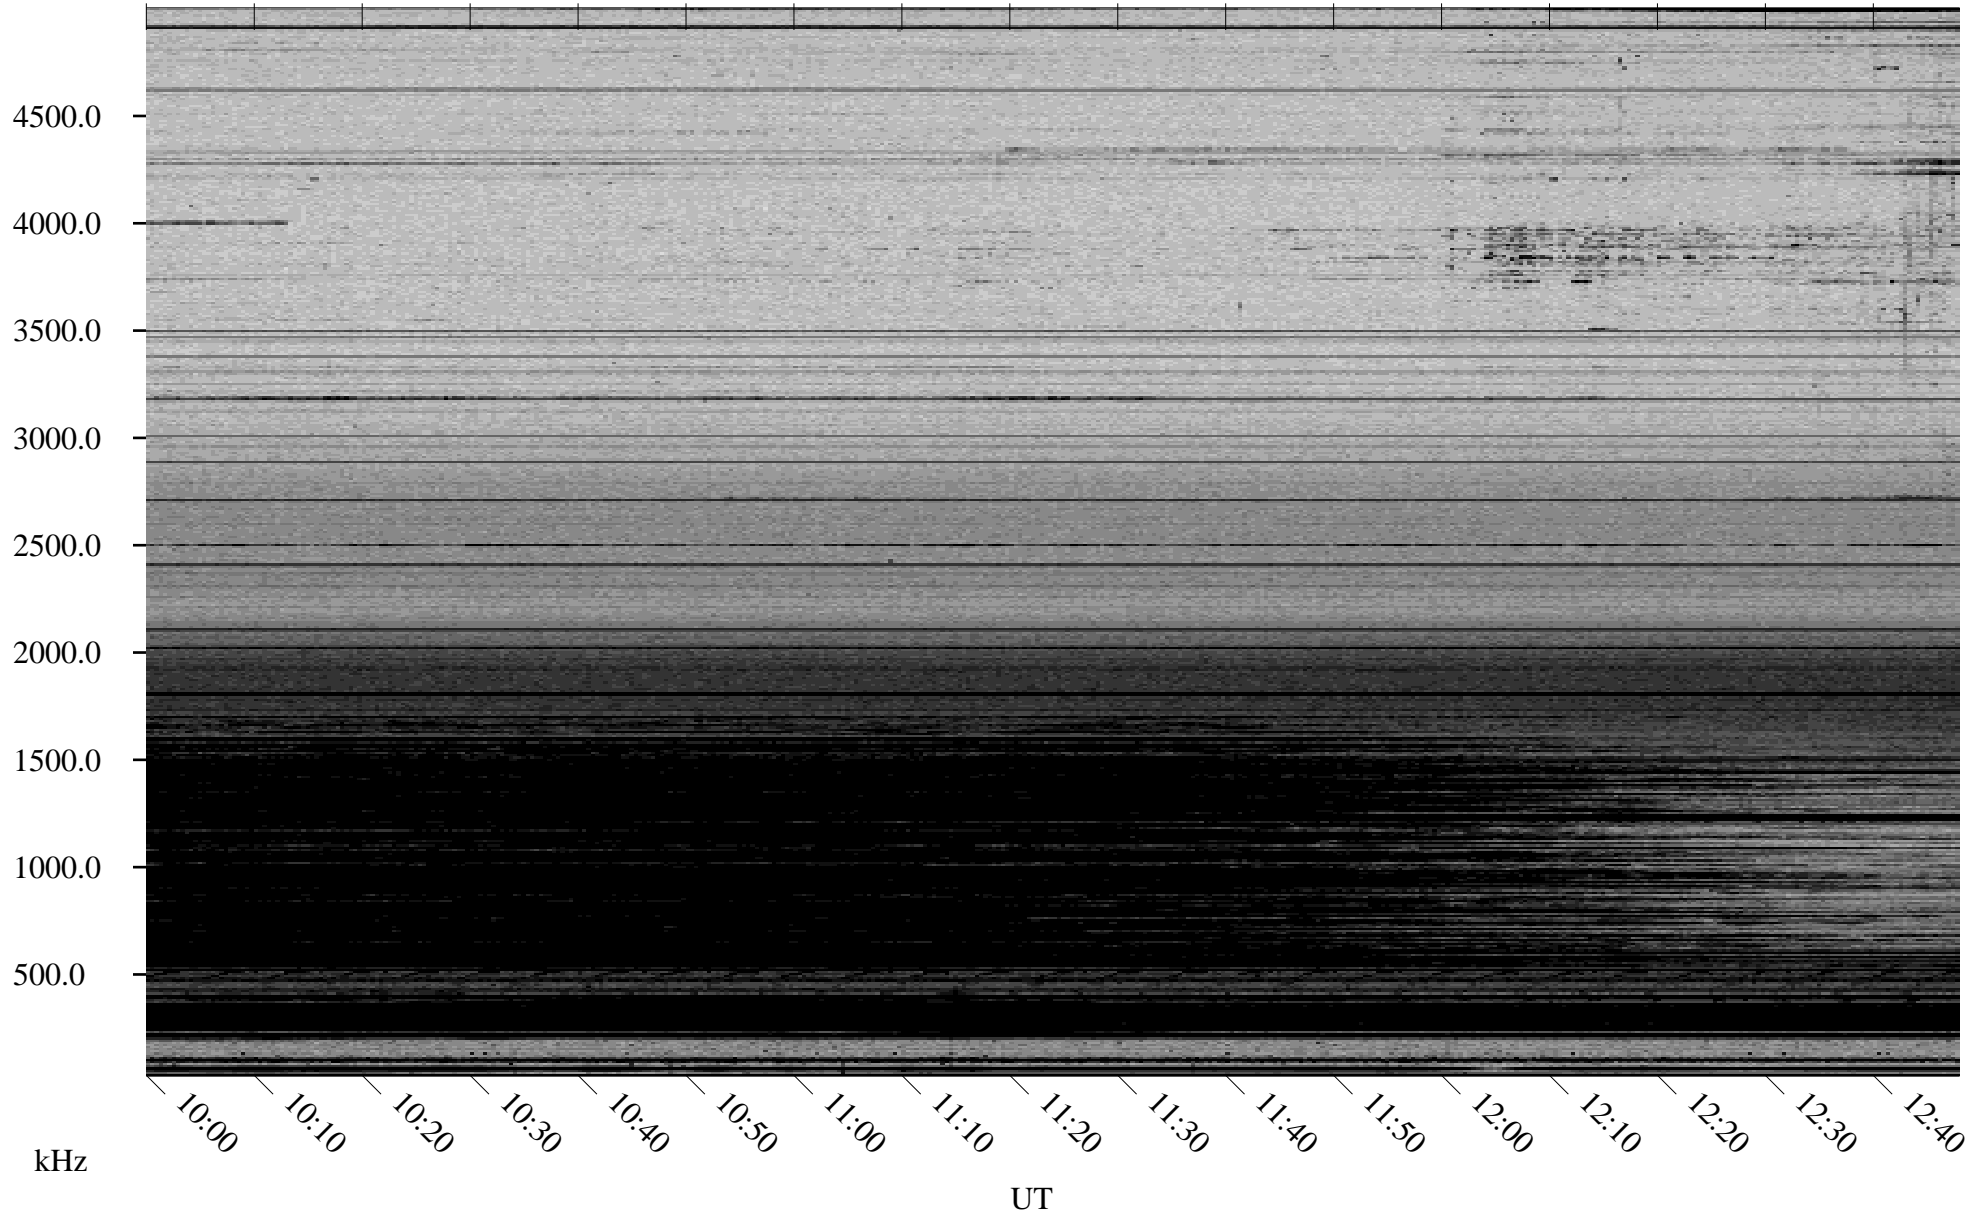

# 03/15/2009 Churchill, Manitoba

Linear Scale    Black = 161    White = 15

ch090731.r00SUm max\_12

Page 4

# 03/15/2009 Churchill, Manitoba

Linear Scale    Black = 161    White = 15

ch090731.r00SUm max\_12

Page 5

# 03/15/2009 Churchill, Manitoba

Linear Scale    Black = 161    White = 15

ch09073l.r00SUm max\_12

Page 6

# 03/15/2009 Churchill, Manitoba

Linear Scale    Black = 161    White = 15

ch090731.r00SUm max\_12

Page 7