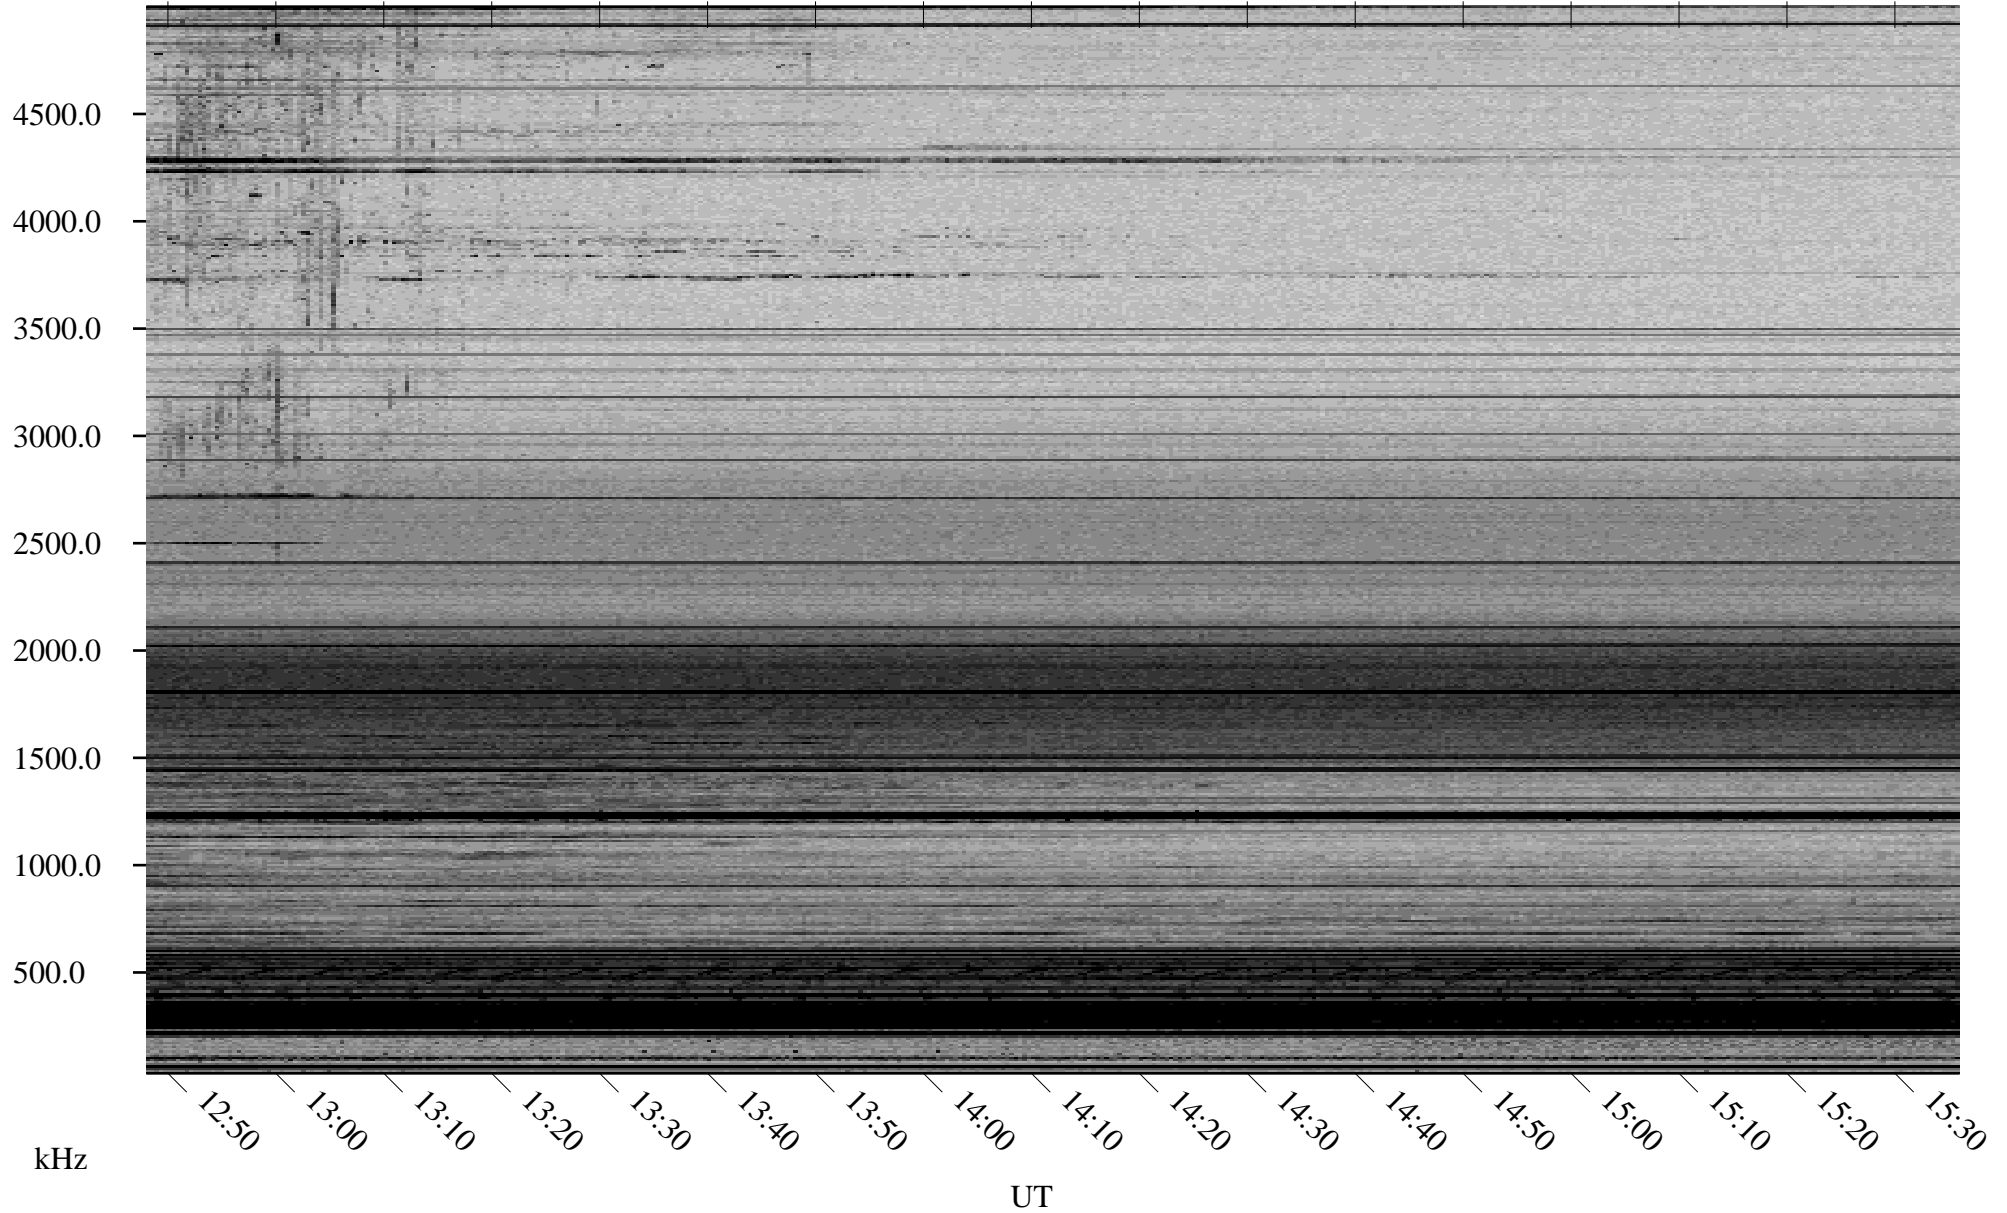

# 03/15/2009 Churchill, Manitoba

Linear Scale    Black = 161    White = 15

ch09073l.r00SUm max\_12

Page 6

# 03/15/2009 Churchill, Manitoba

Linear Scale    Black = 161    White = 15

ch090731.r00SUm max\_12

Page 7

# 03/15/2009 Churchill, Manitoba

Linear Scale    Black = 161    White = 15

ch090731.r00SUm max\_12

Page 8