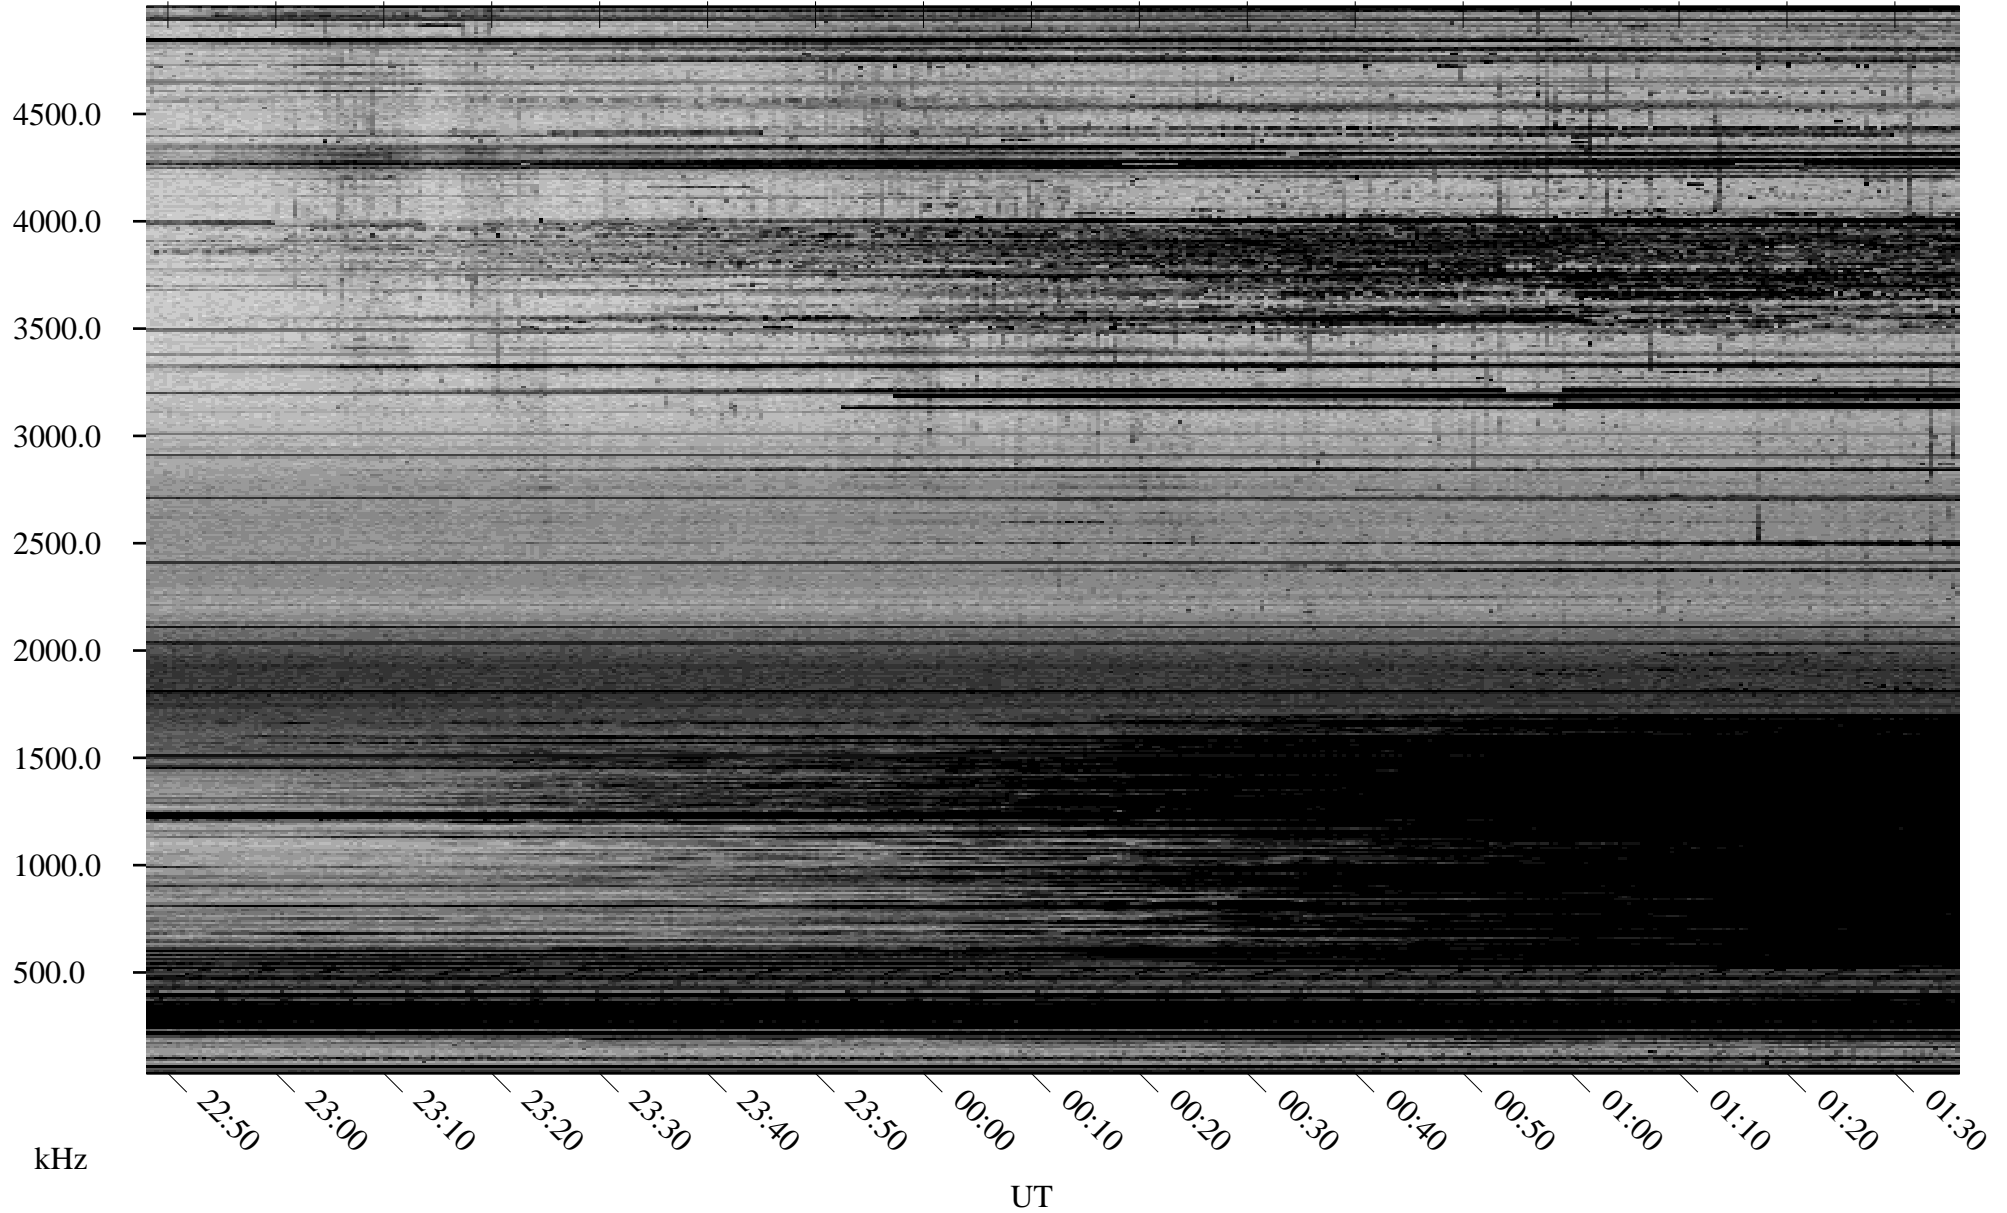

# 03/15/2009 Churchill, Manitoba

Linear Scale    Black = 161    White = 15

ch09074l.r00SUm max\_12

Page 1

# 03/15/2009 Churchill, Manitoba

Linear Scale    Black = 161    White = 15

ch09074l.r00SUm max\_12

Page 2

# 03/16/2009 Churchill, Manitoba

Linear Scale    Black = 161    White = 15

ch09074l.r00SUm max\_12

Page 3

# 03/16/2009 Churchill, Manitoba

Linear Scale    Black = 161    White = 15

ch09074l.r00SUm max\_12

Page 4