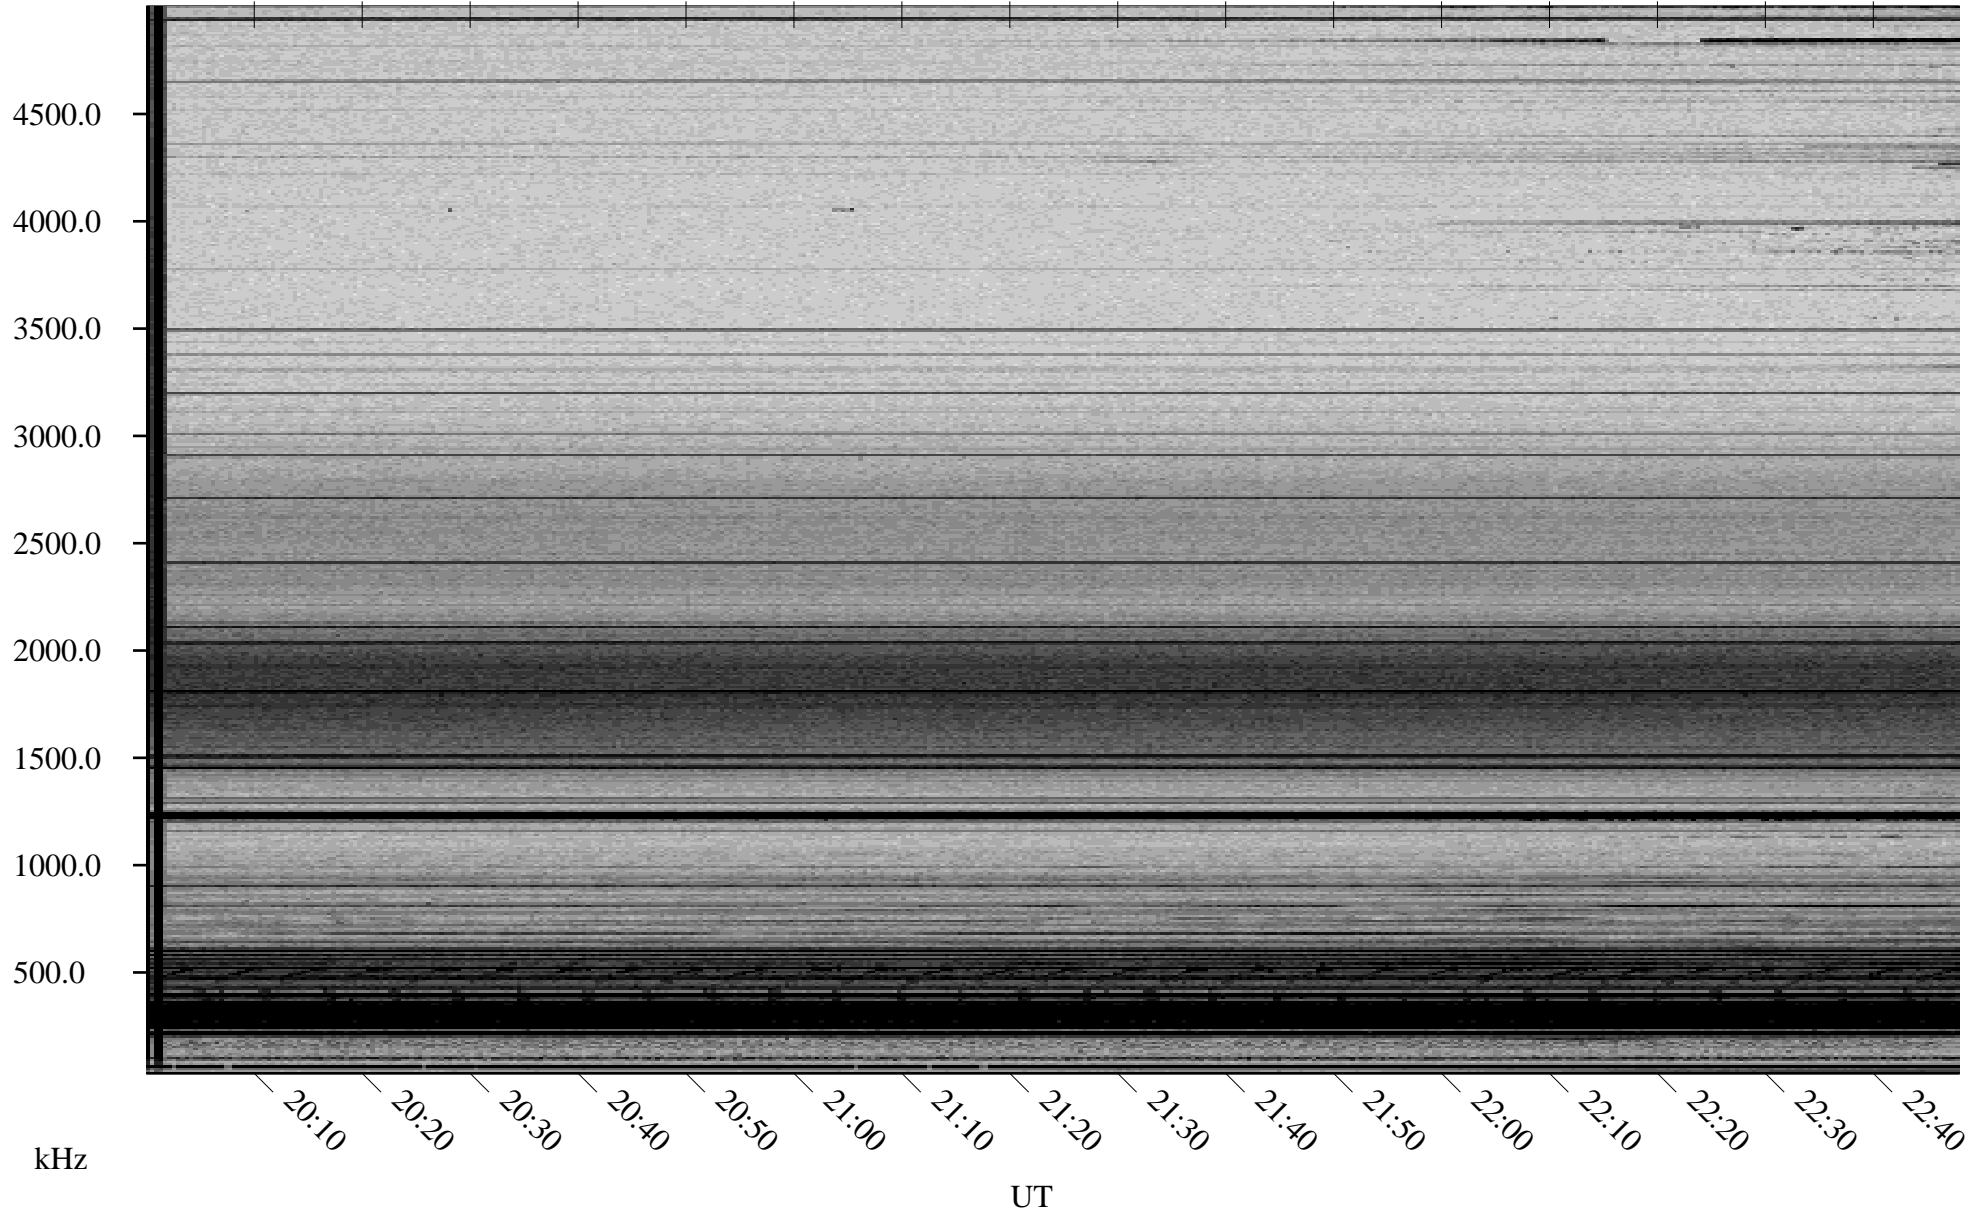

# 03/15/2009 Churchill, Manitoba

Linear Scale    Black = 161    White = 15

ch09074l.r00SUm max\_12

Page 1

# 03/15/2009 Churchill, Manitoba

Linear Scale    Black = 161    White = 15

ch09074l.r00SUm max\_12

Page 2

# 03/16/2009 Churchill, Manitoba

Linear Scale    Black = 161    White = 15

ch09074l.r00SUm max\_12

Page 3

# 03/16/2009 Churchill, Manitoba

Linear Scale    Black = 161    White = 15

ch09074l.r00SUm max\_12

Page 4