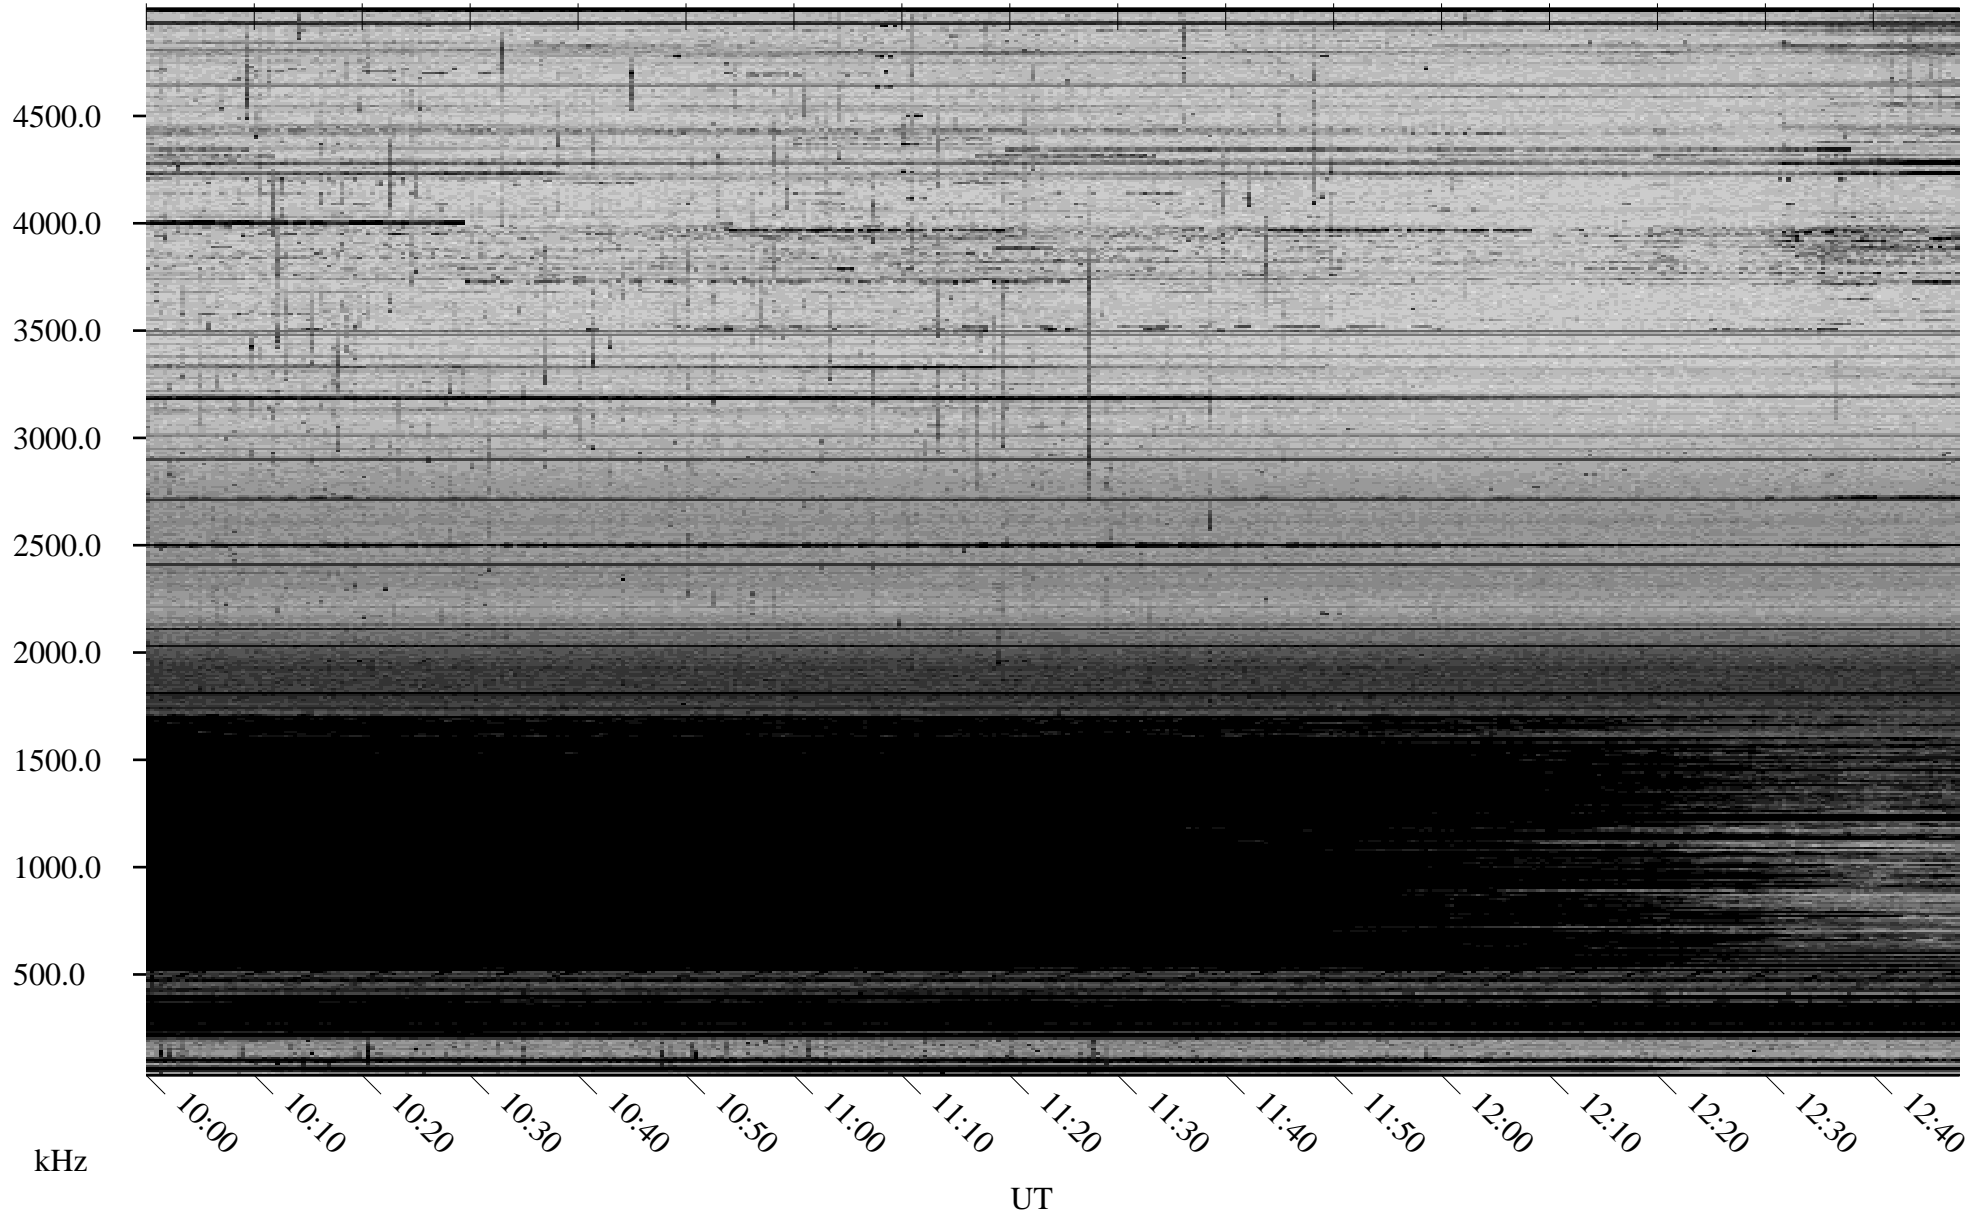

# 03/16/2009 Churchill, Manitoba

Linear Scale    Black = 161    White = 15

ch09074l.r00SUm max\_12

Page 5

# 03/16/2009 Churchill, Manitoba

Linear Scale    Black = 161    White = 15

ch09074l.r00SUm max\_12

Page 6