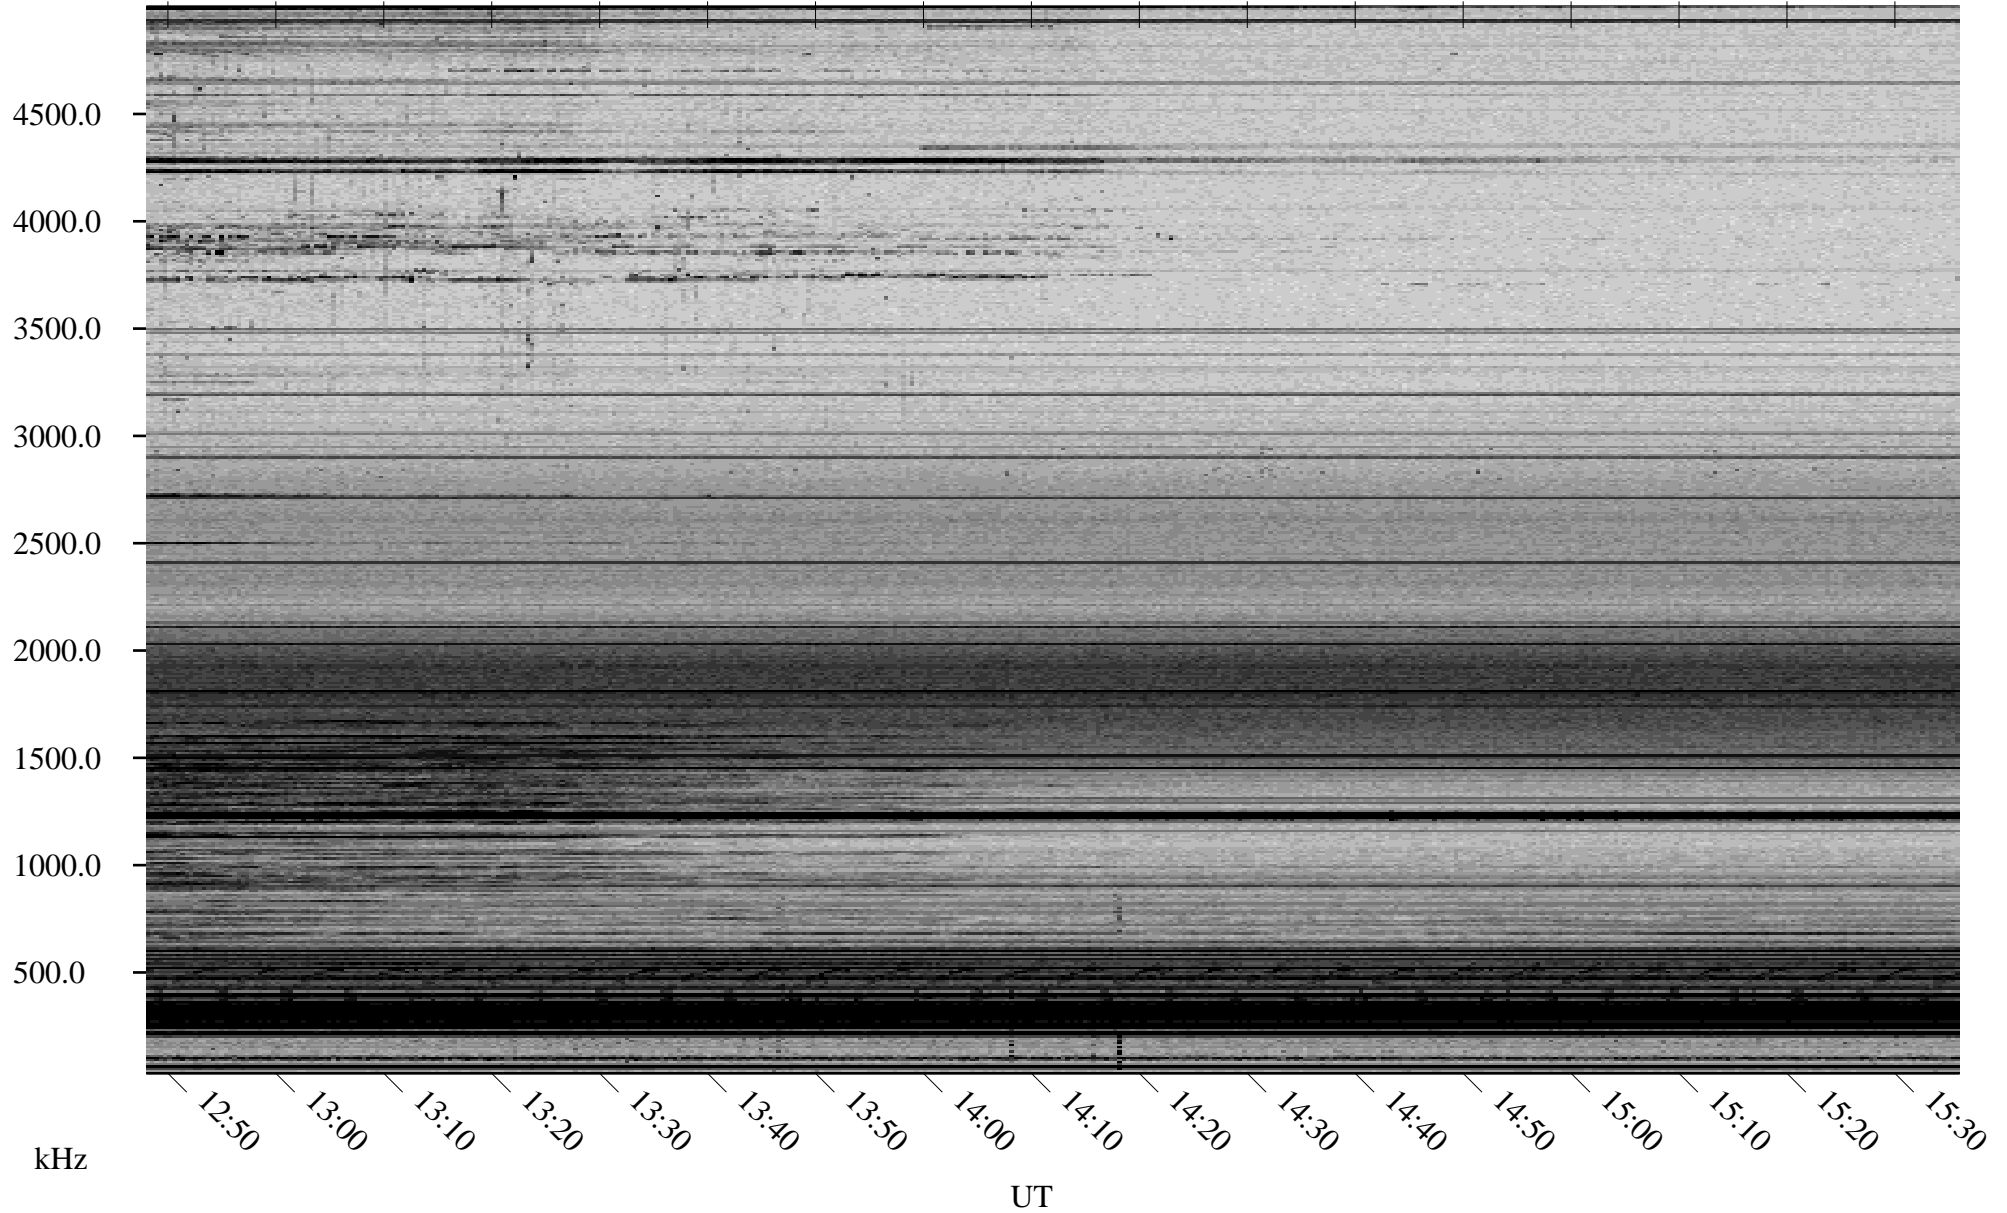

# 03/16/2009 Churchill, Manitoba

Linear Scale    Black = 161    White = 15

ch09074l.r00SUm max\_12

Page 6

# 03/16/2009 Churchill, Manitoba

Linear Scale    Black = 161    White = 15

ch09074l.r00SUm max\_12

Page 7

# 03/16/2009 Churchill, Manitoba

Linear Scale    Black = 161    White = 15

ch09074l.r00SUm max\_12

Page 8