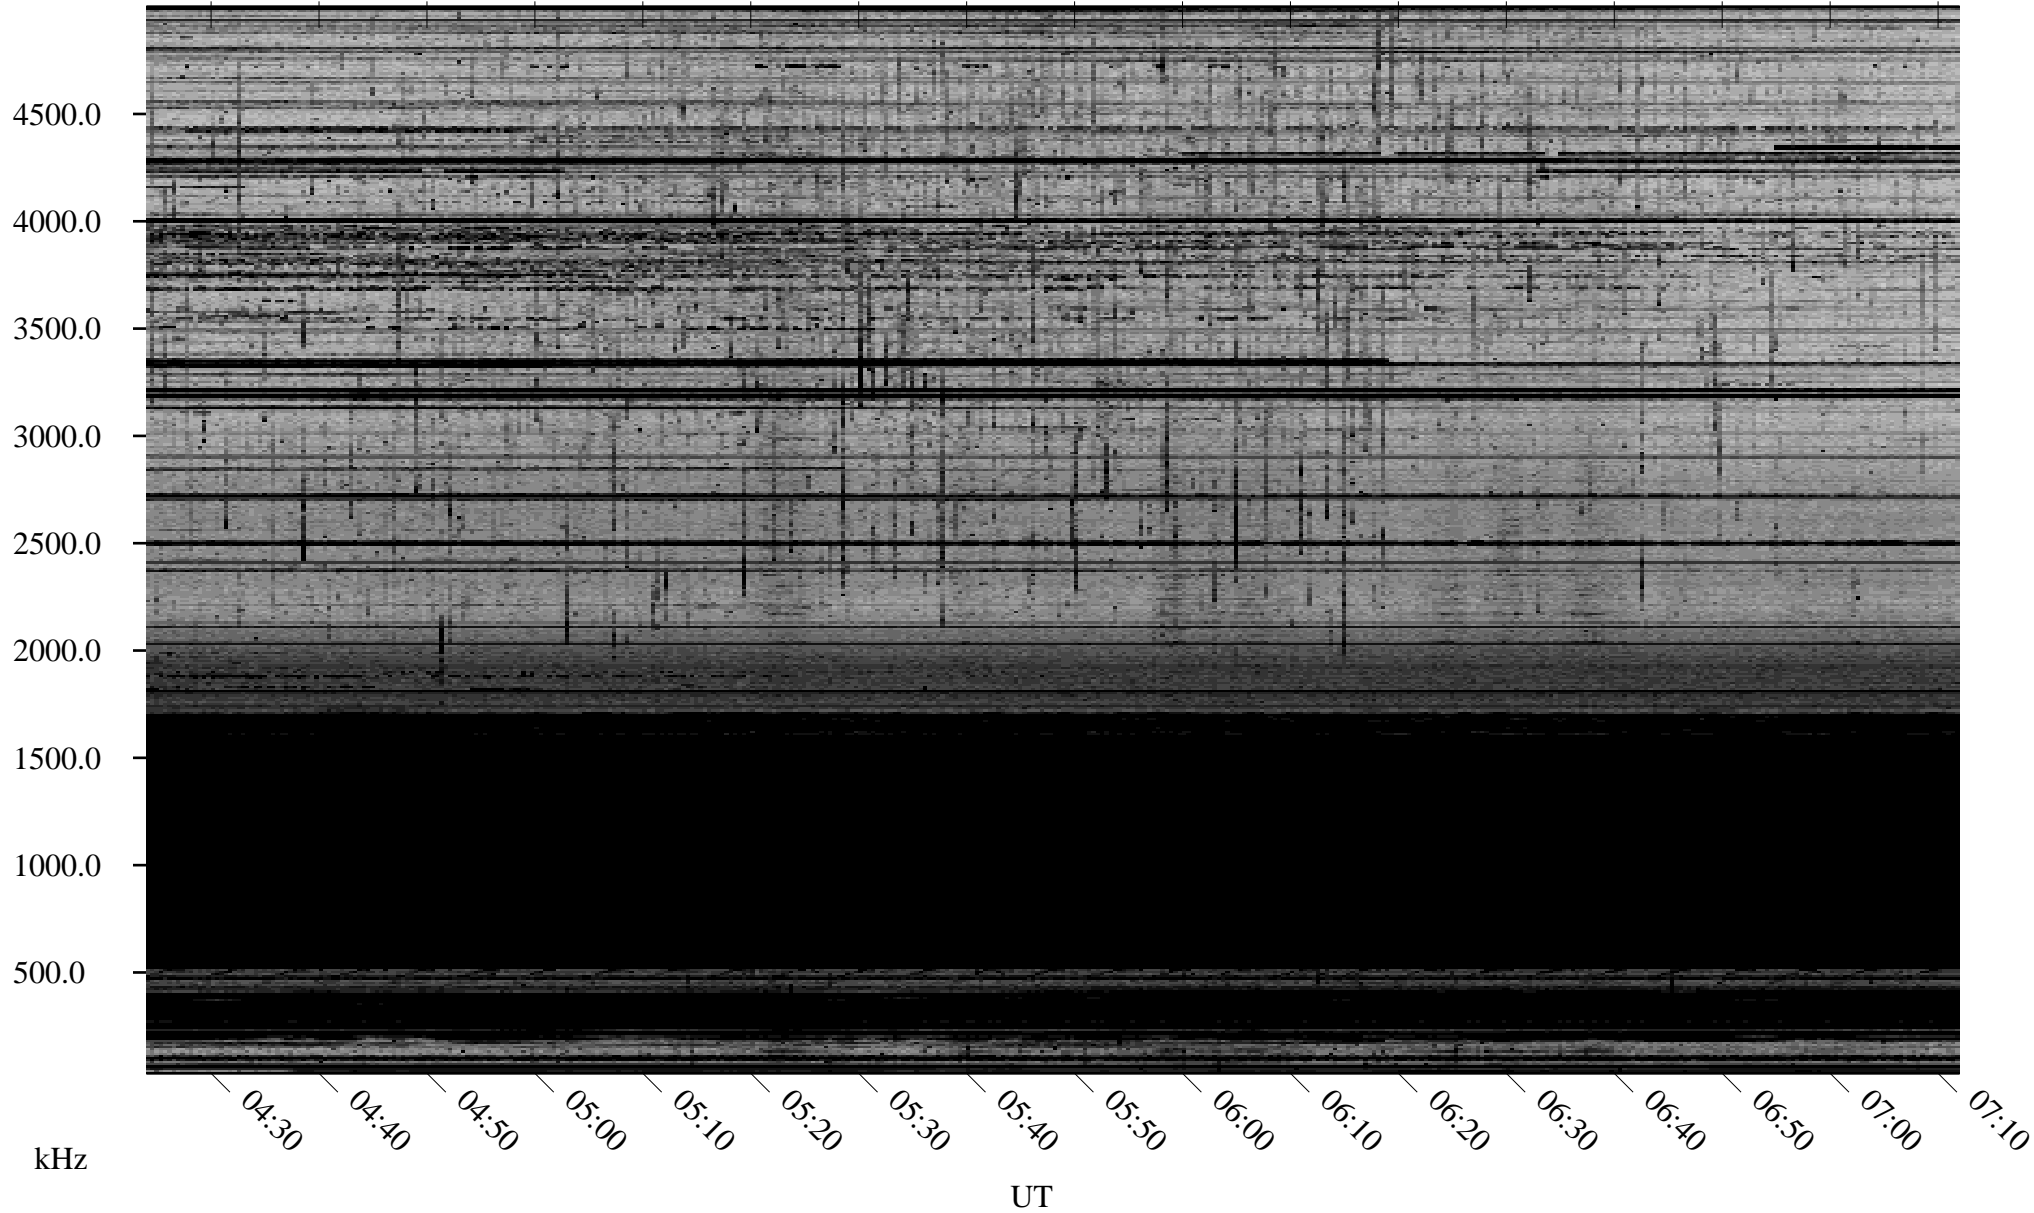

# 03/15/2009 Churchill, Manitoba

Linear Scale    Black = 161    White = 15

ch09074l.r00SUm max\_12

Page 1

# 03/15/2009 Churchill, Manitoba

Linear Scale    Black = 161    White = 15

ch09074l.r00SUm max\_12

Page 2

# 03/16/2009 Churchill, Manitoba

Linear Scale    Black = 161    White = 15

ch09074l.r00SUm max\_12

Page 3

# 03/16/2009 Churchill, Manitoba

Linear Scale    Black = 161    White = 15

ch09074l.r00SUm max\_12

Page 4