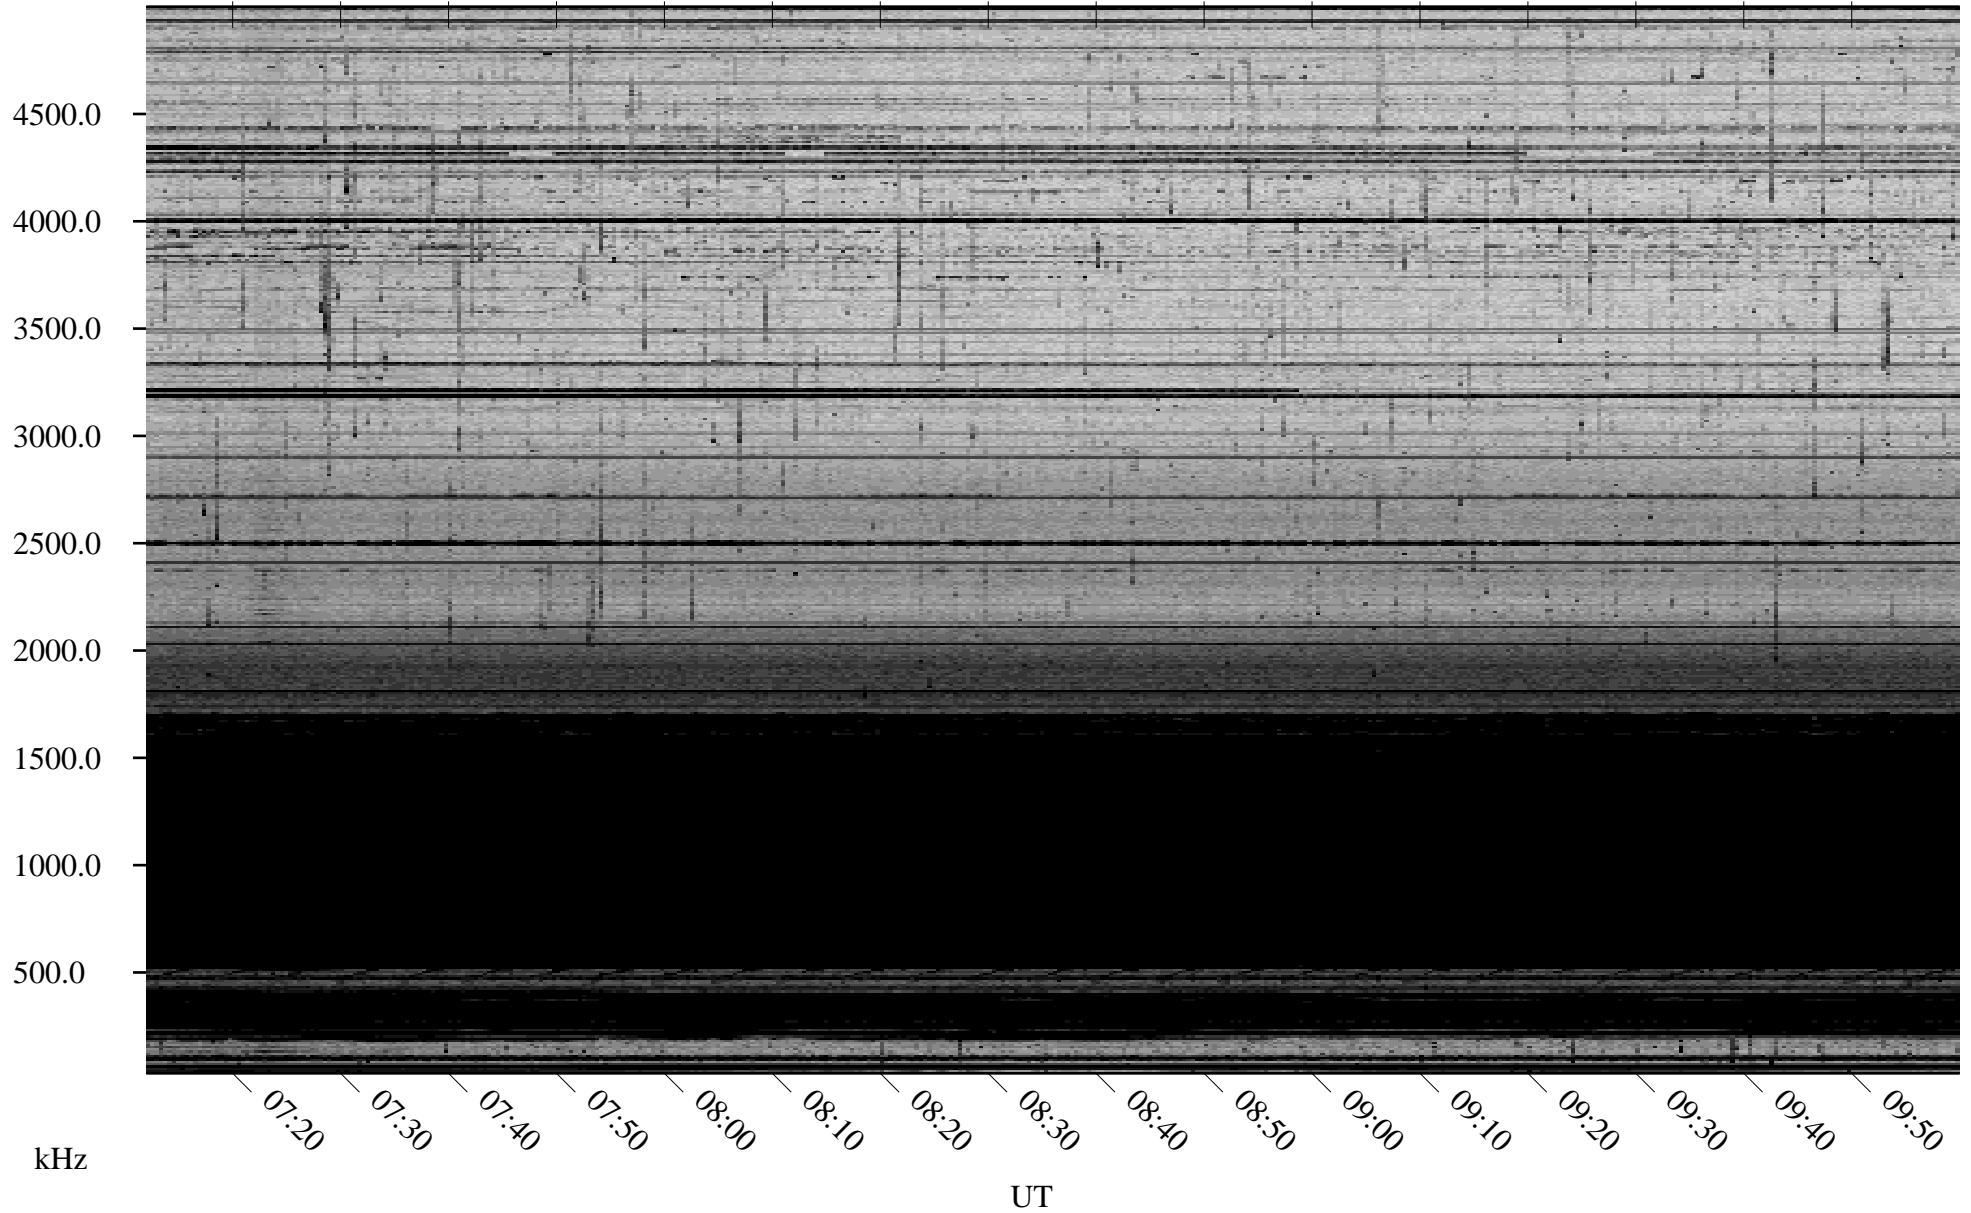

# 03/16/2009 Churchill, Manitoba

Linear Scale    Black = 161    White = 15

ch09074l.r00SUm max\_12

Page 4

# 03/16/2009 Churchill, Manitoba

Linear Scale    Black = 161    White = 15

ch09074l.r00SUm max\_12

Page 5