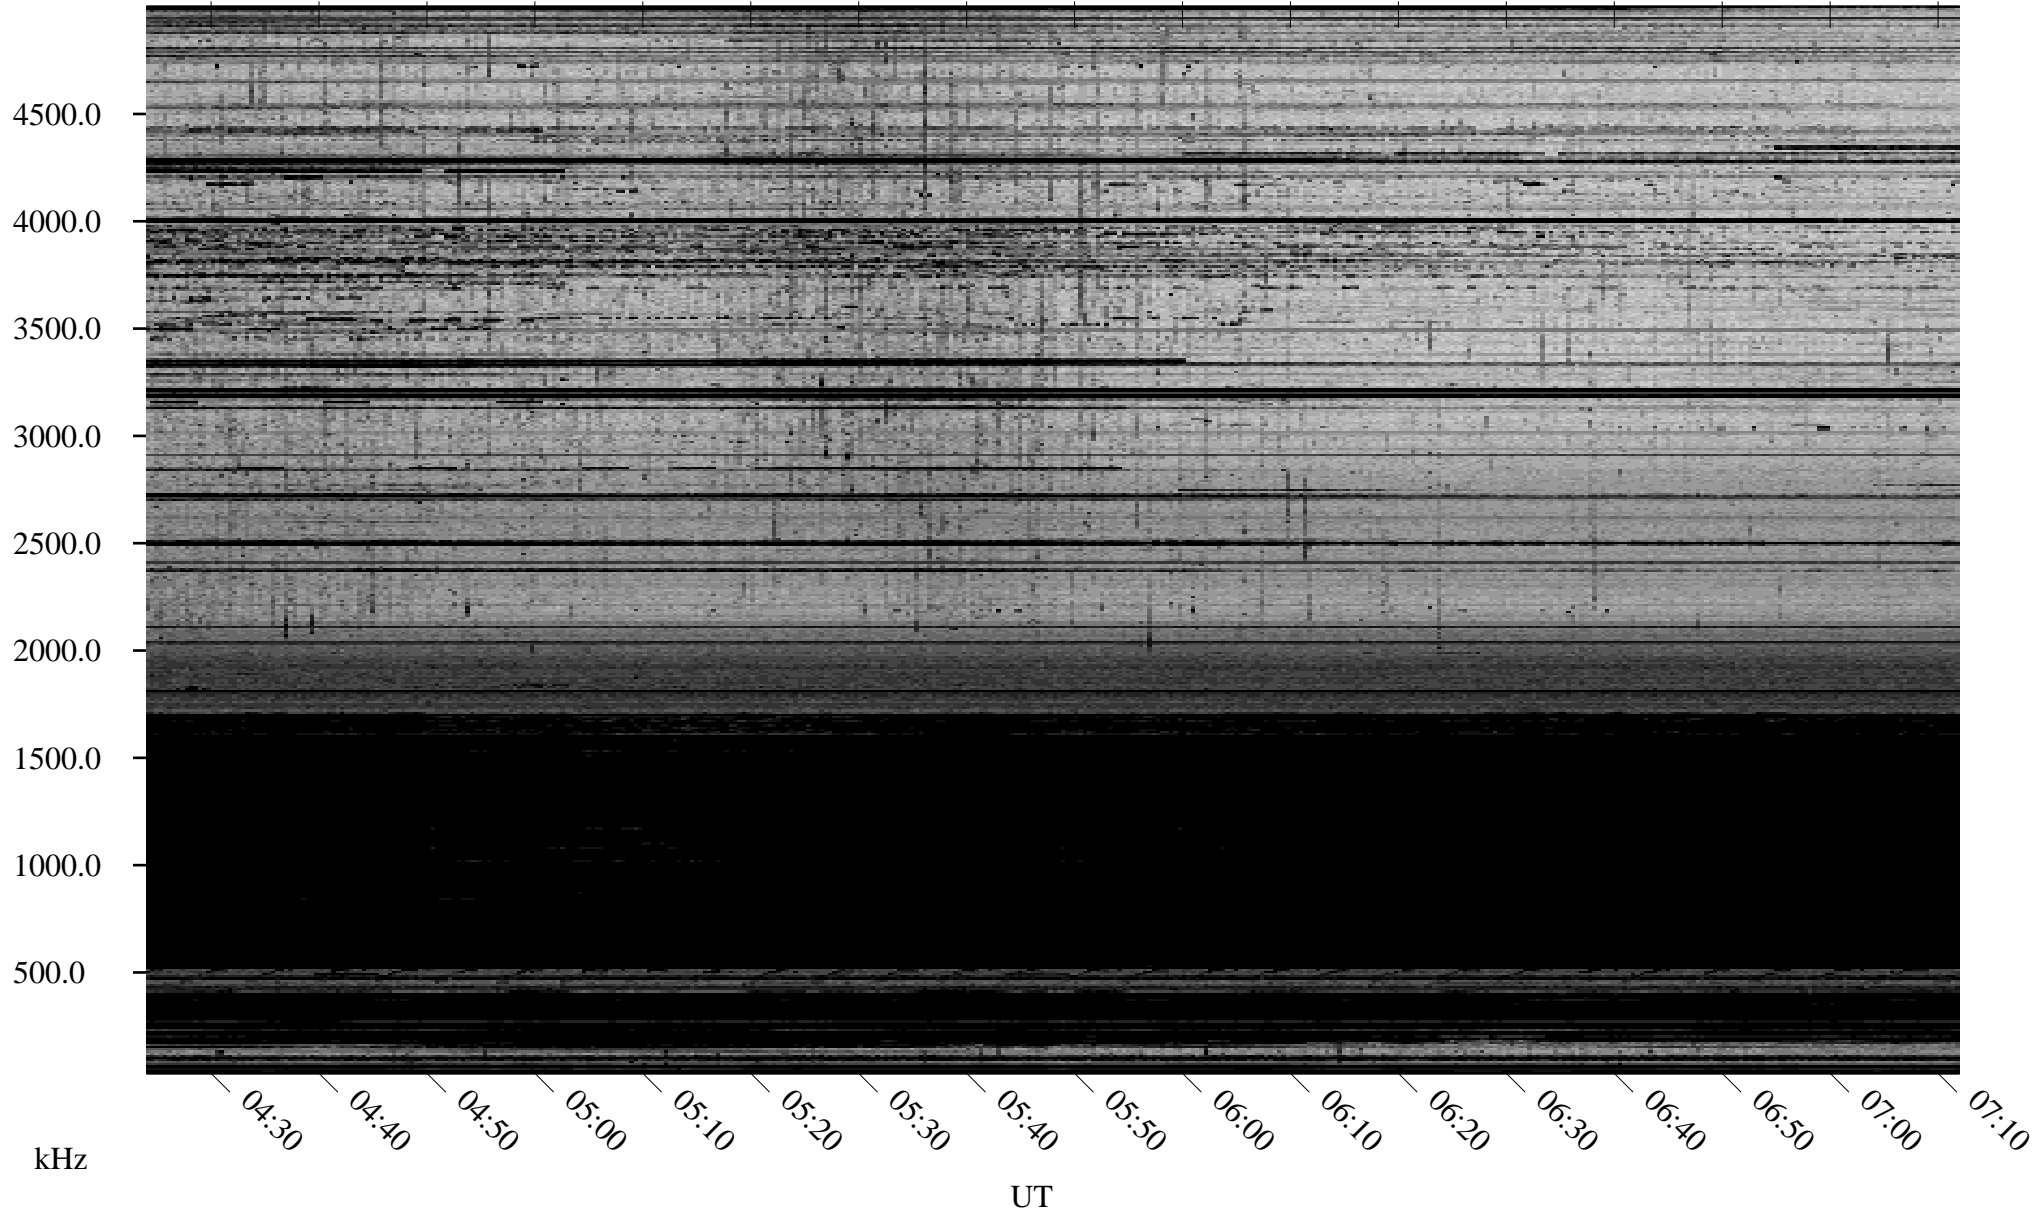

# 03/16/2009 Churchill, Manitoba

Linear Scale    Black = 161    White = 15

ch090751.r00SUm max\_12

Page 1

# 03/16/2009 Churchill, Manitoba

Linear Scale    Black = 161    White = 15

ch090751.r00SUm max\_12

Page 2

# 03/17/2009 Churchill, Manitoba

Linear Scale    Black = 161    White = 15

ch090751.r00SUm max\_12

Page 3

# 03/17/2009 Churchill, Manitoba

Linear Scale    Black = 161    White = 15

ch090751.r00SUm max\_12

Page 4