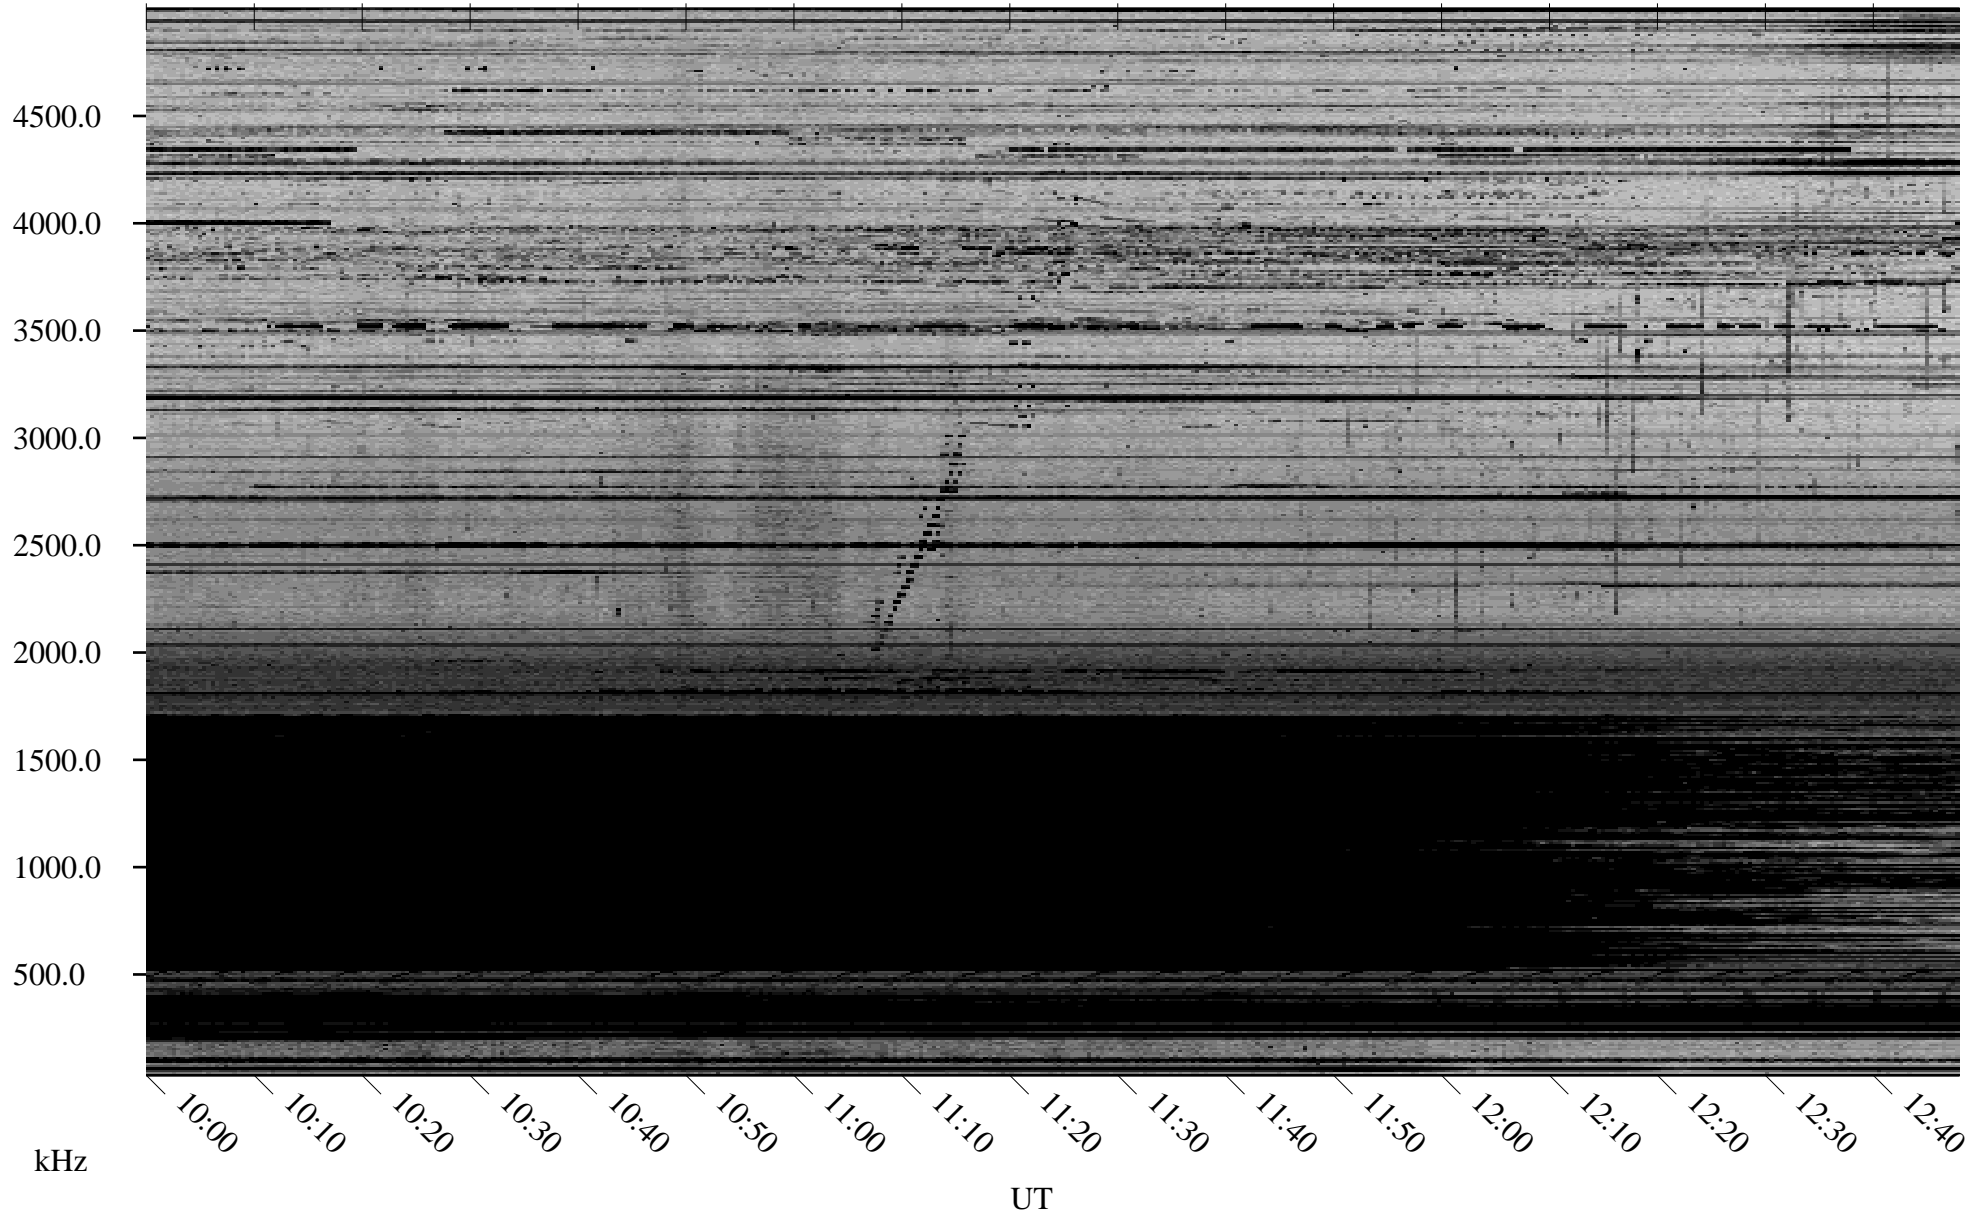

# 03/17/2009 Churchill, Manitoba

Linear Scale    Black = 161    White = 15

ch090751.r00SUm max\_12

Page 5

# 03/17/2009 Churchill, Manitoba

Linear Scale    Black = 161    White = 15

ch090751.r00SUm max\_12

Page 6