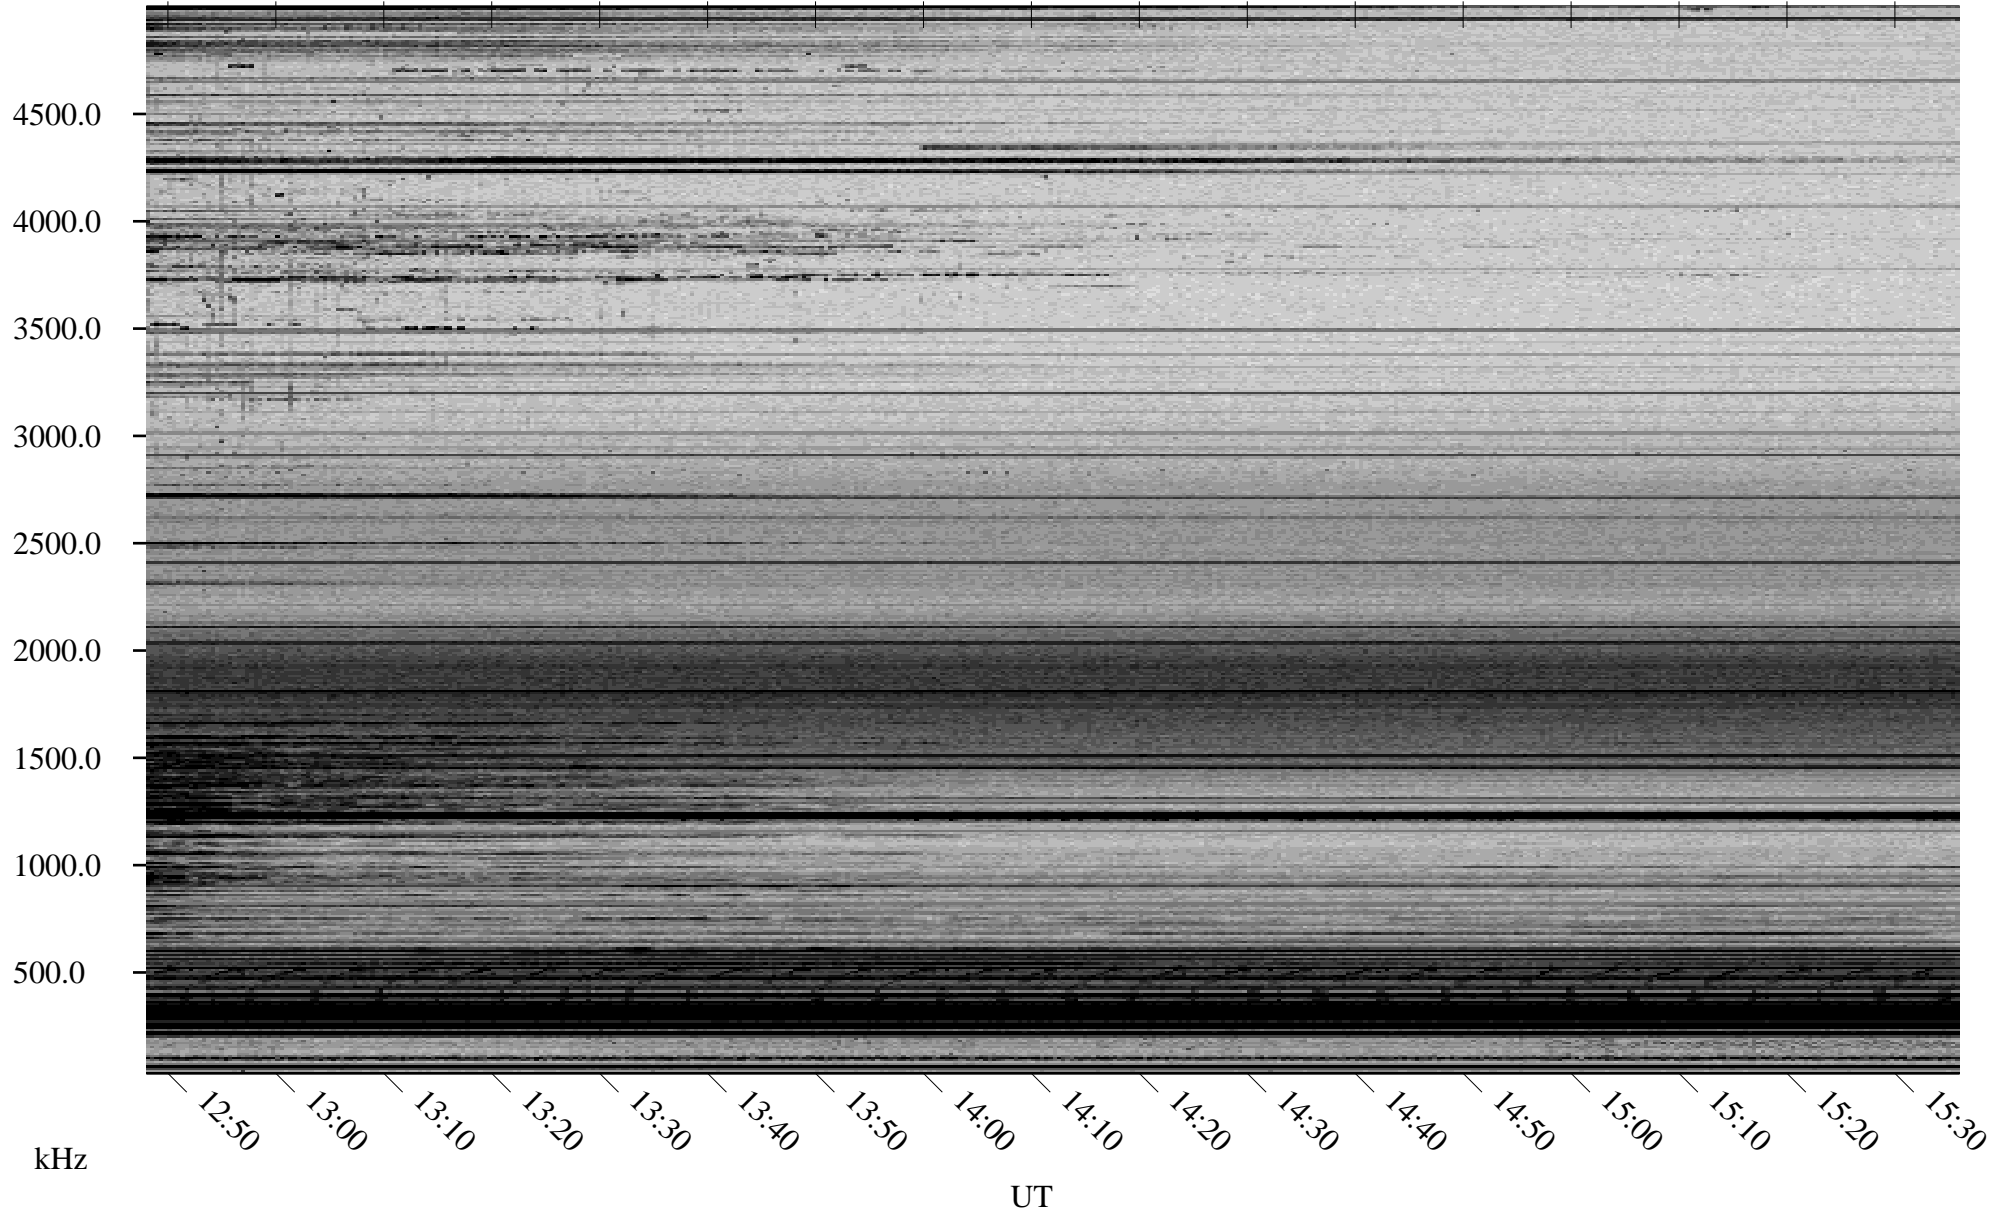

# 03/17/2009 Churchill, Manitoba

Linear Scale    Black = 161    White = 15

ch090751.r00SUm max\_12

Page 5

# 03/17/2009 Churchill, Manitoba

Linear Scale    Black = 161    White = 15

ch090751.r00SUm max\_12

Page 6

# 03/17/2009 Churchill, Manitoba

Linear Scale    Black = 161    White = 15

ch090751.r00SUm max\_12

Page 7

# 03/17/2009 Churchill, Manitoba

Linear Scale    Black = 161    White = 15

ch090751.r00SUm max\_12