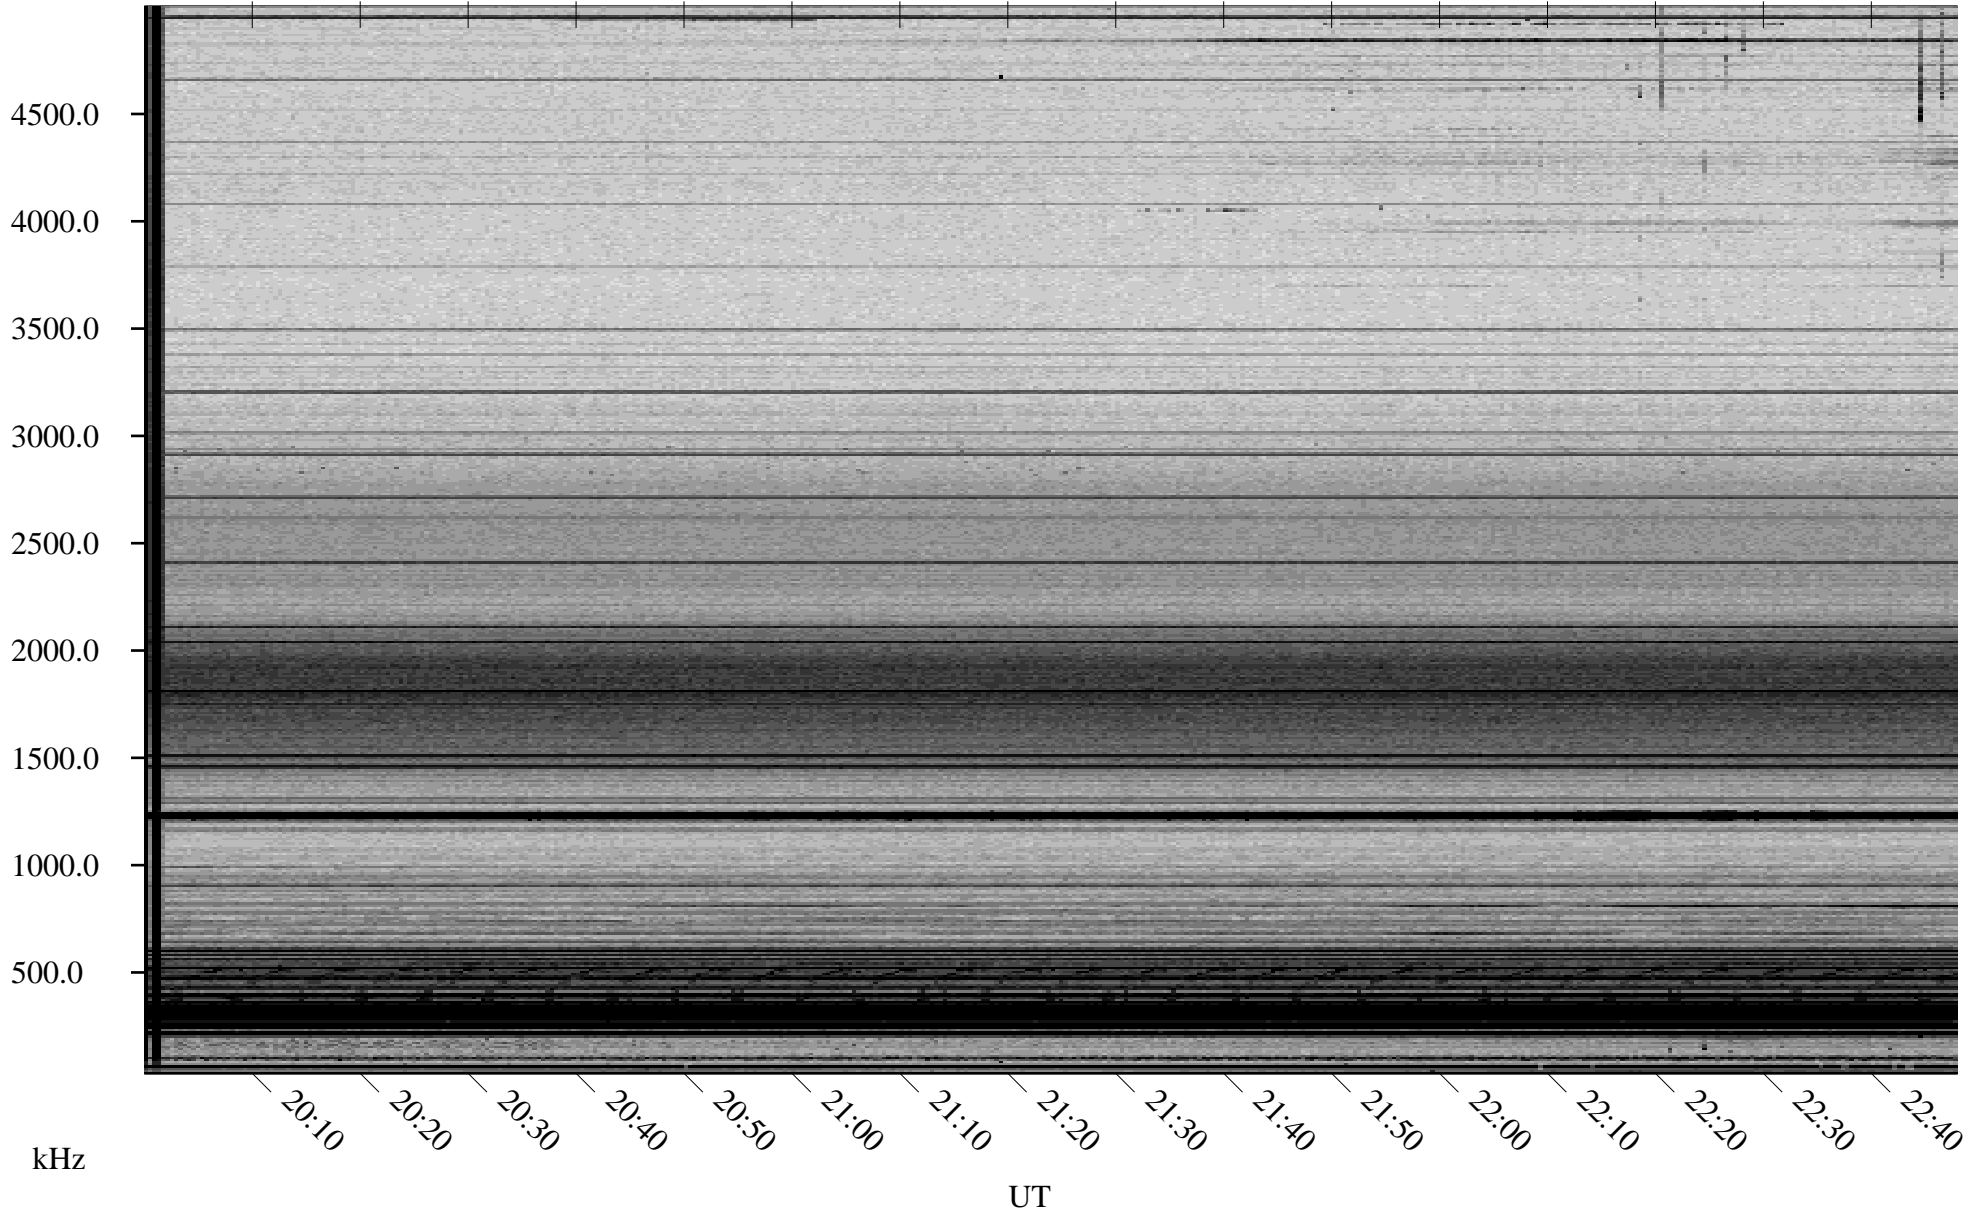

# 03/17/2009 Churchill, Manitoba

Linear Scale    Black = 161    White = 15

ch09076l.r00SUm max\_12

Page 1

# 03/17/2009 Churchill, Manitoba

Linear Scale    Black = 161    White = 15

ch09076l.r00SUm max\_12

Page 2

# 03/18/2009 Churchill, Manitoba

Linear Scale    Black = 161    White = 15

ch09076l.r00SUm max\_12

Page 3

# 03/18/2009 Churchill, Manitoba

Linear Scale    Black = 161    White = 15

ch09076l.r00SUm max\_12

Page 4