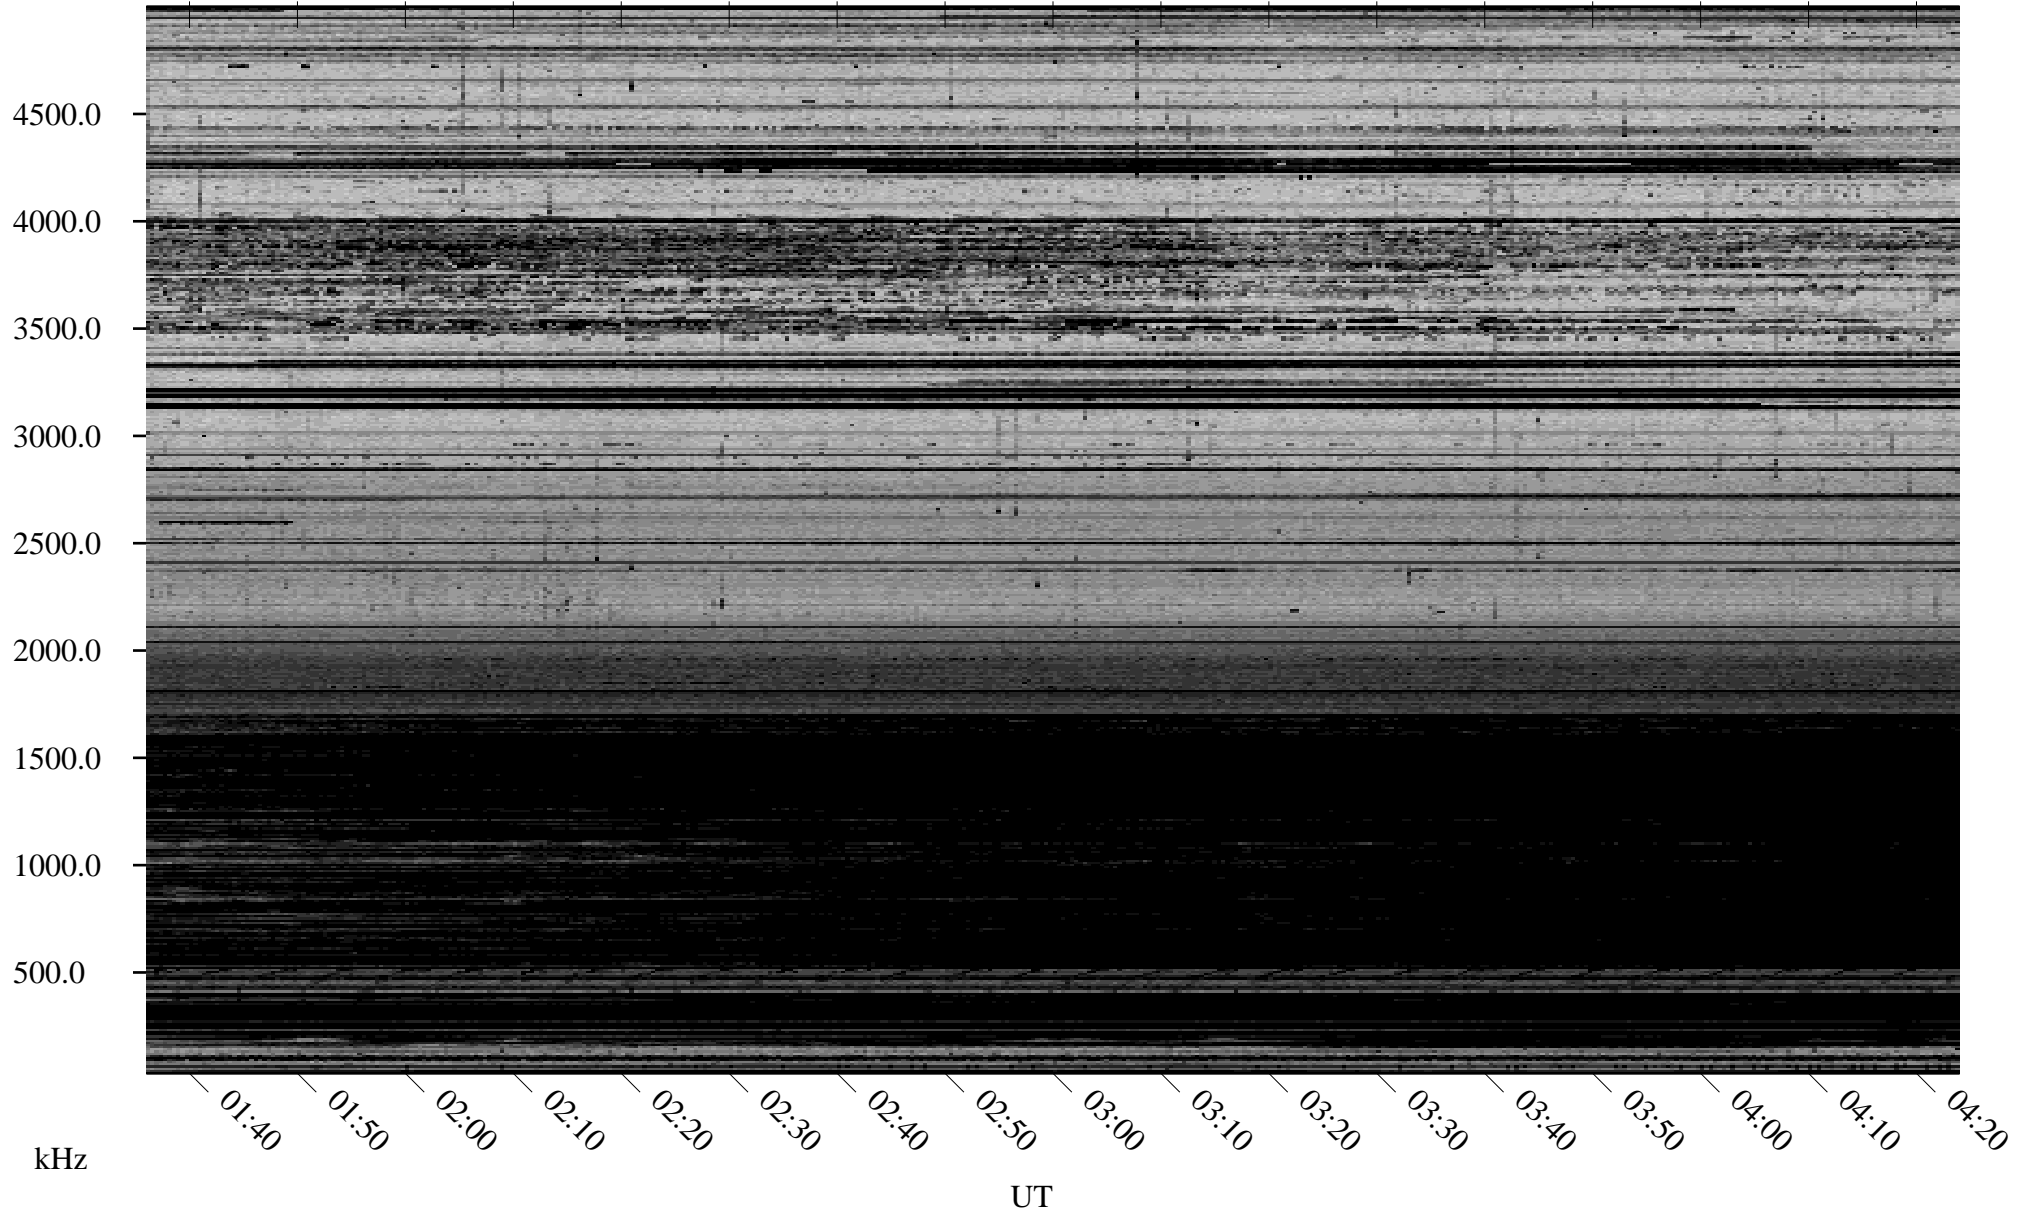

# 03/17/2009 Churchill, Manitoba

Linear Scale    Black = 161    White = 15

ch09076l.r00SUm max\_12

Page 1

# 03/17/2009 Churchill, Manitoba

Linear Scale    Black = 161    White = 15

ch09076l.r00SUm max\_12

Page 2

# 03/18/2009 Churchill, Manitoba

Linear Scale    Black = 161    White = 15

ch09076l.r00SUm max\_12

Page 3

# 03/18/2009 Churchill, Manitoba

Linear Scale    Black = 161    White = 15

ch09076l.r00SUm max\_12

Page 4