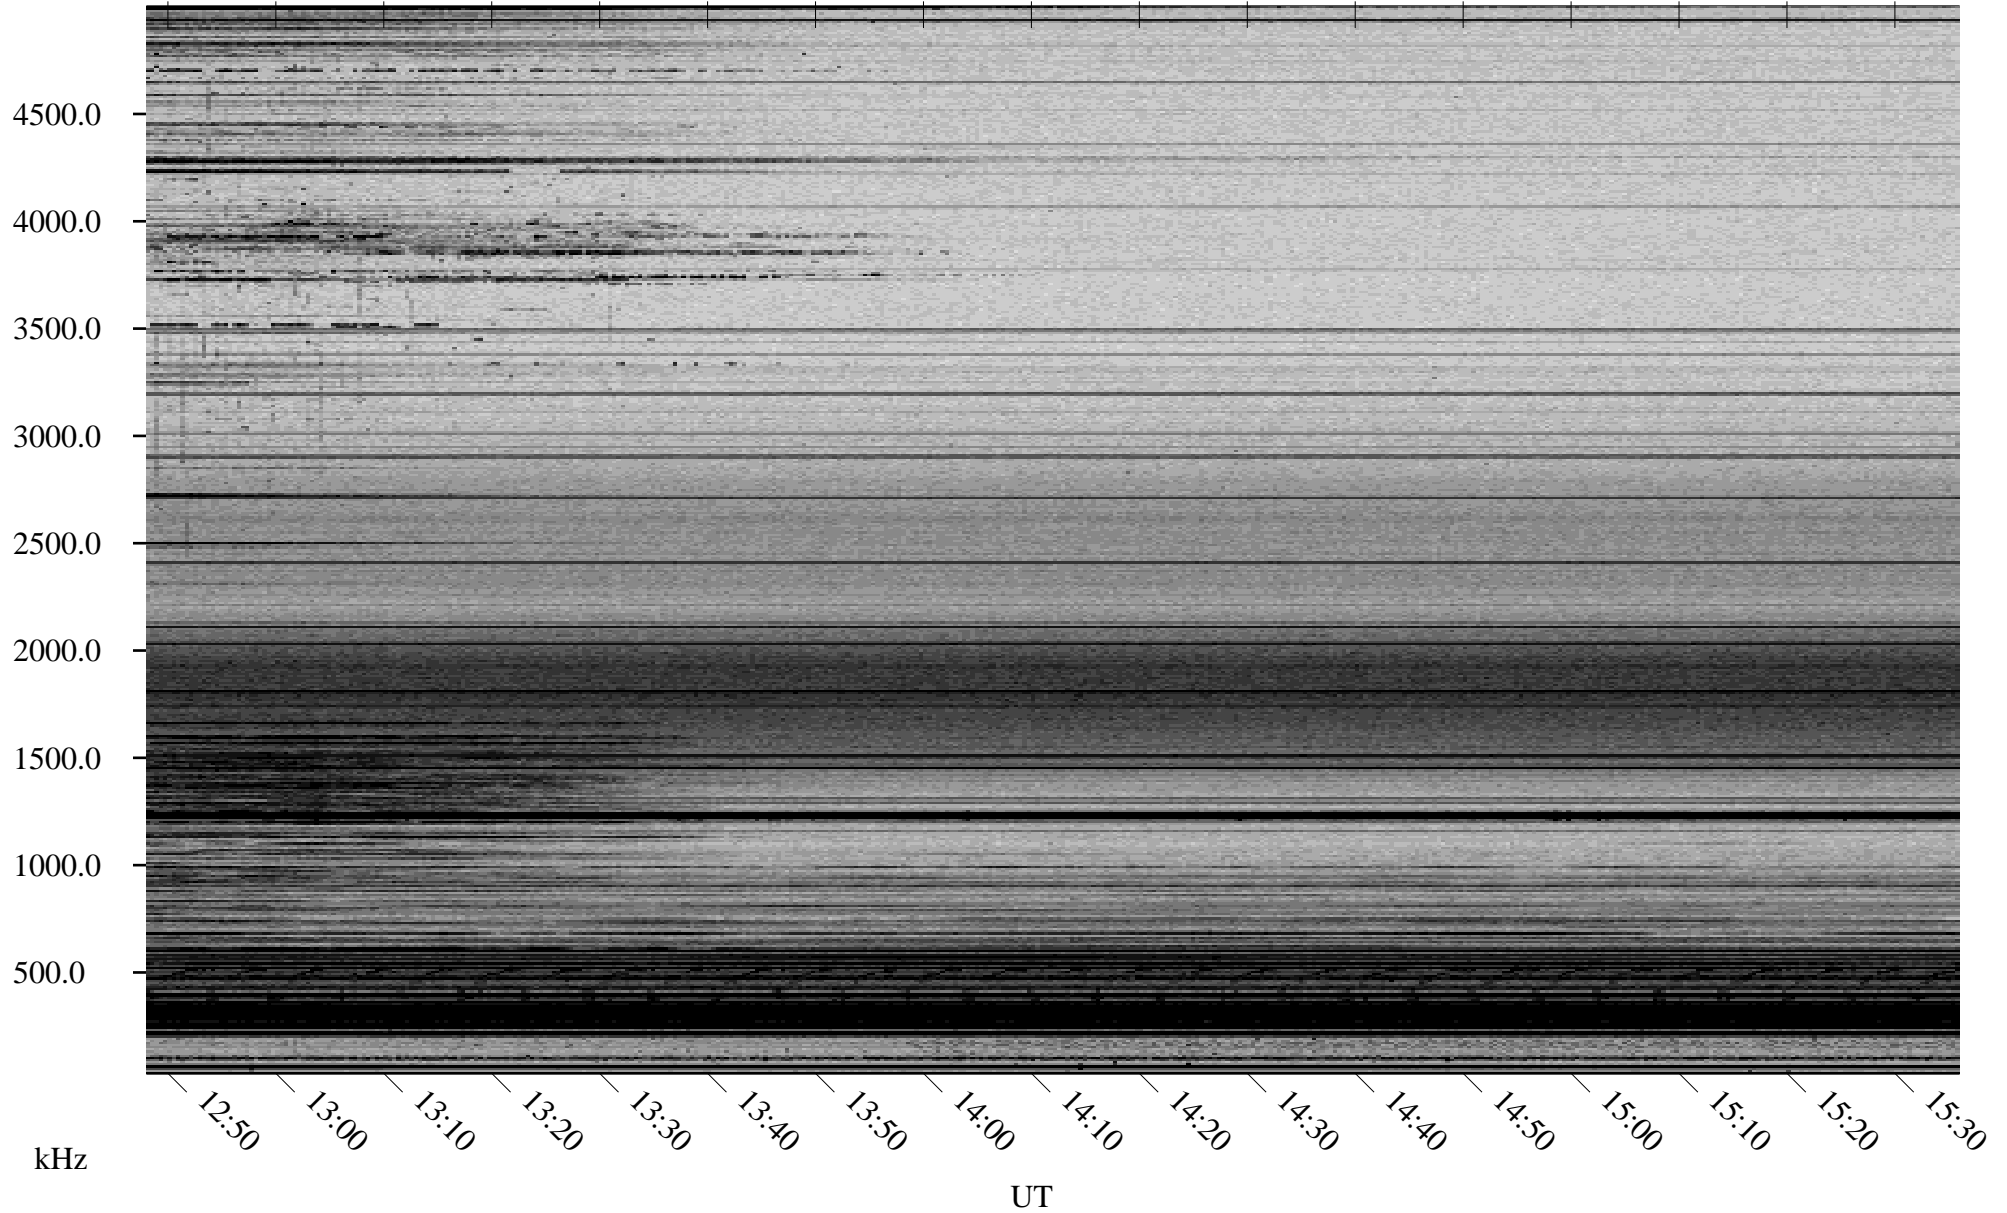

# 03/18/2009 Churchill, Manitoba

Linear Scale    Black = 161    White = 15

ch09076l.r00SUm max\_12

Page 5

# 03/18/2009 Churchill, Manitoba

Linear Scale    Black = 161    White = 15

ch09076l.r00SUm max\_12

Page 6

# 03/18/2009 Churchill, Manitoba

Linear Scale    Black = 161    White = 15

ch09076l.r00SUm max\_12

Page 7

# 03/18/2009 Churchill, Manitoba

Linear Scale    Black = 161    White = 15

ch09076l.r00SUm max\_12