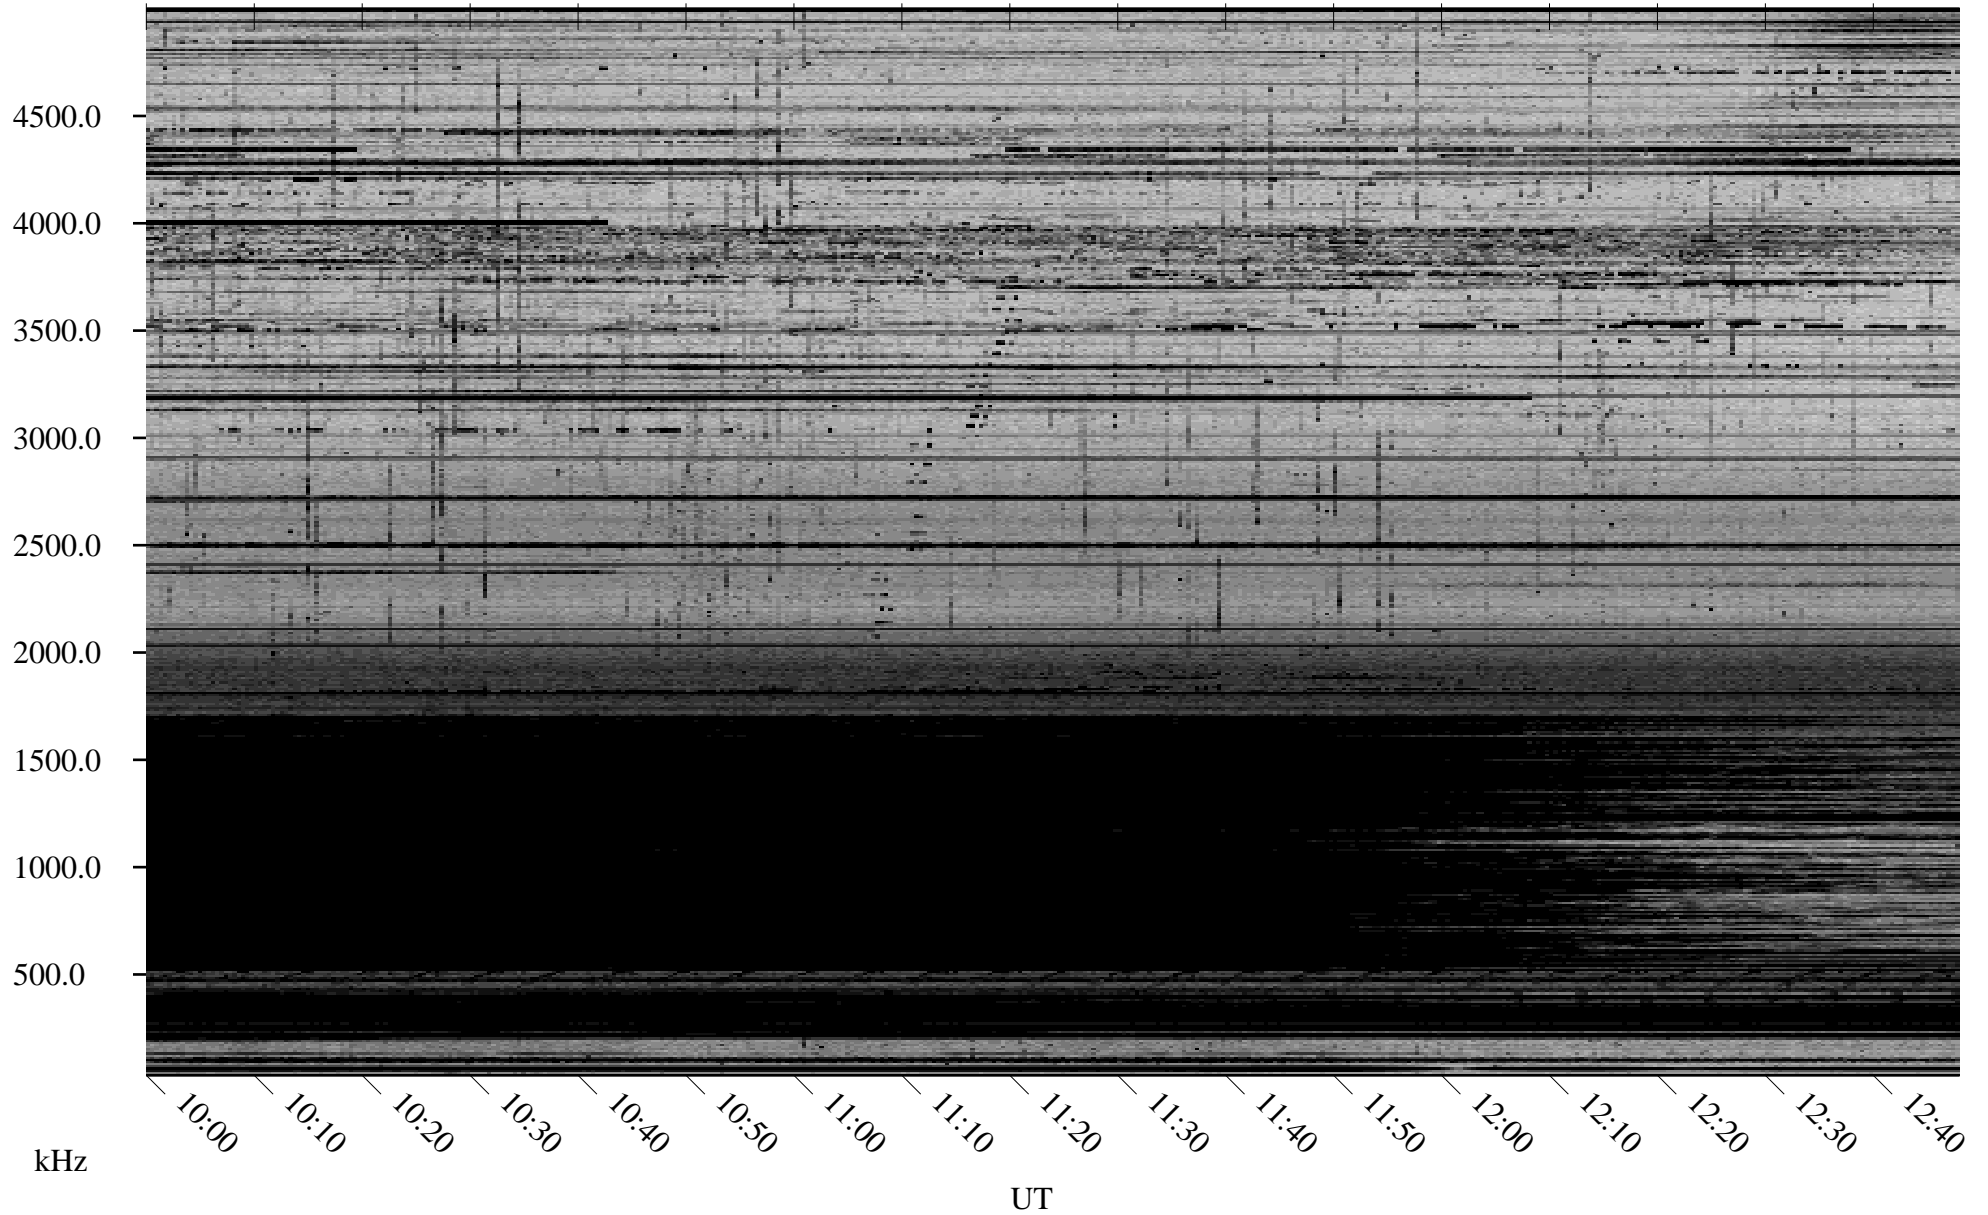

# 03/18/2009 Churchill, Manitoba

Linear Scale    Black = 161    White = 15

ch09076l.r00SUm max\_12

Page 5

# 03/18/2009 Churchill, Manitoba

Linear Scale    Black = 161    White = 15

ch09076l.r00SUm max\_12

Page 6