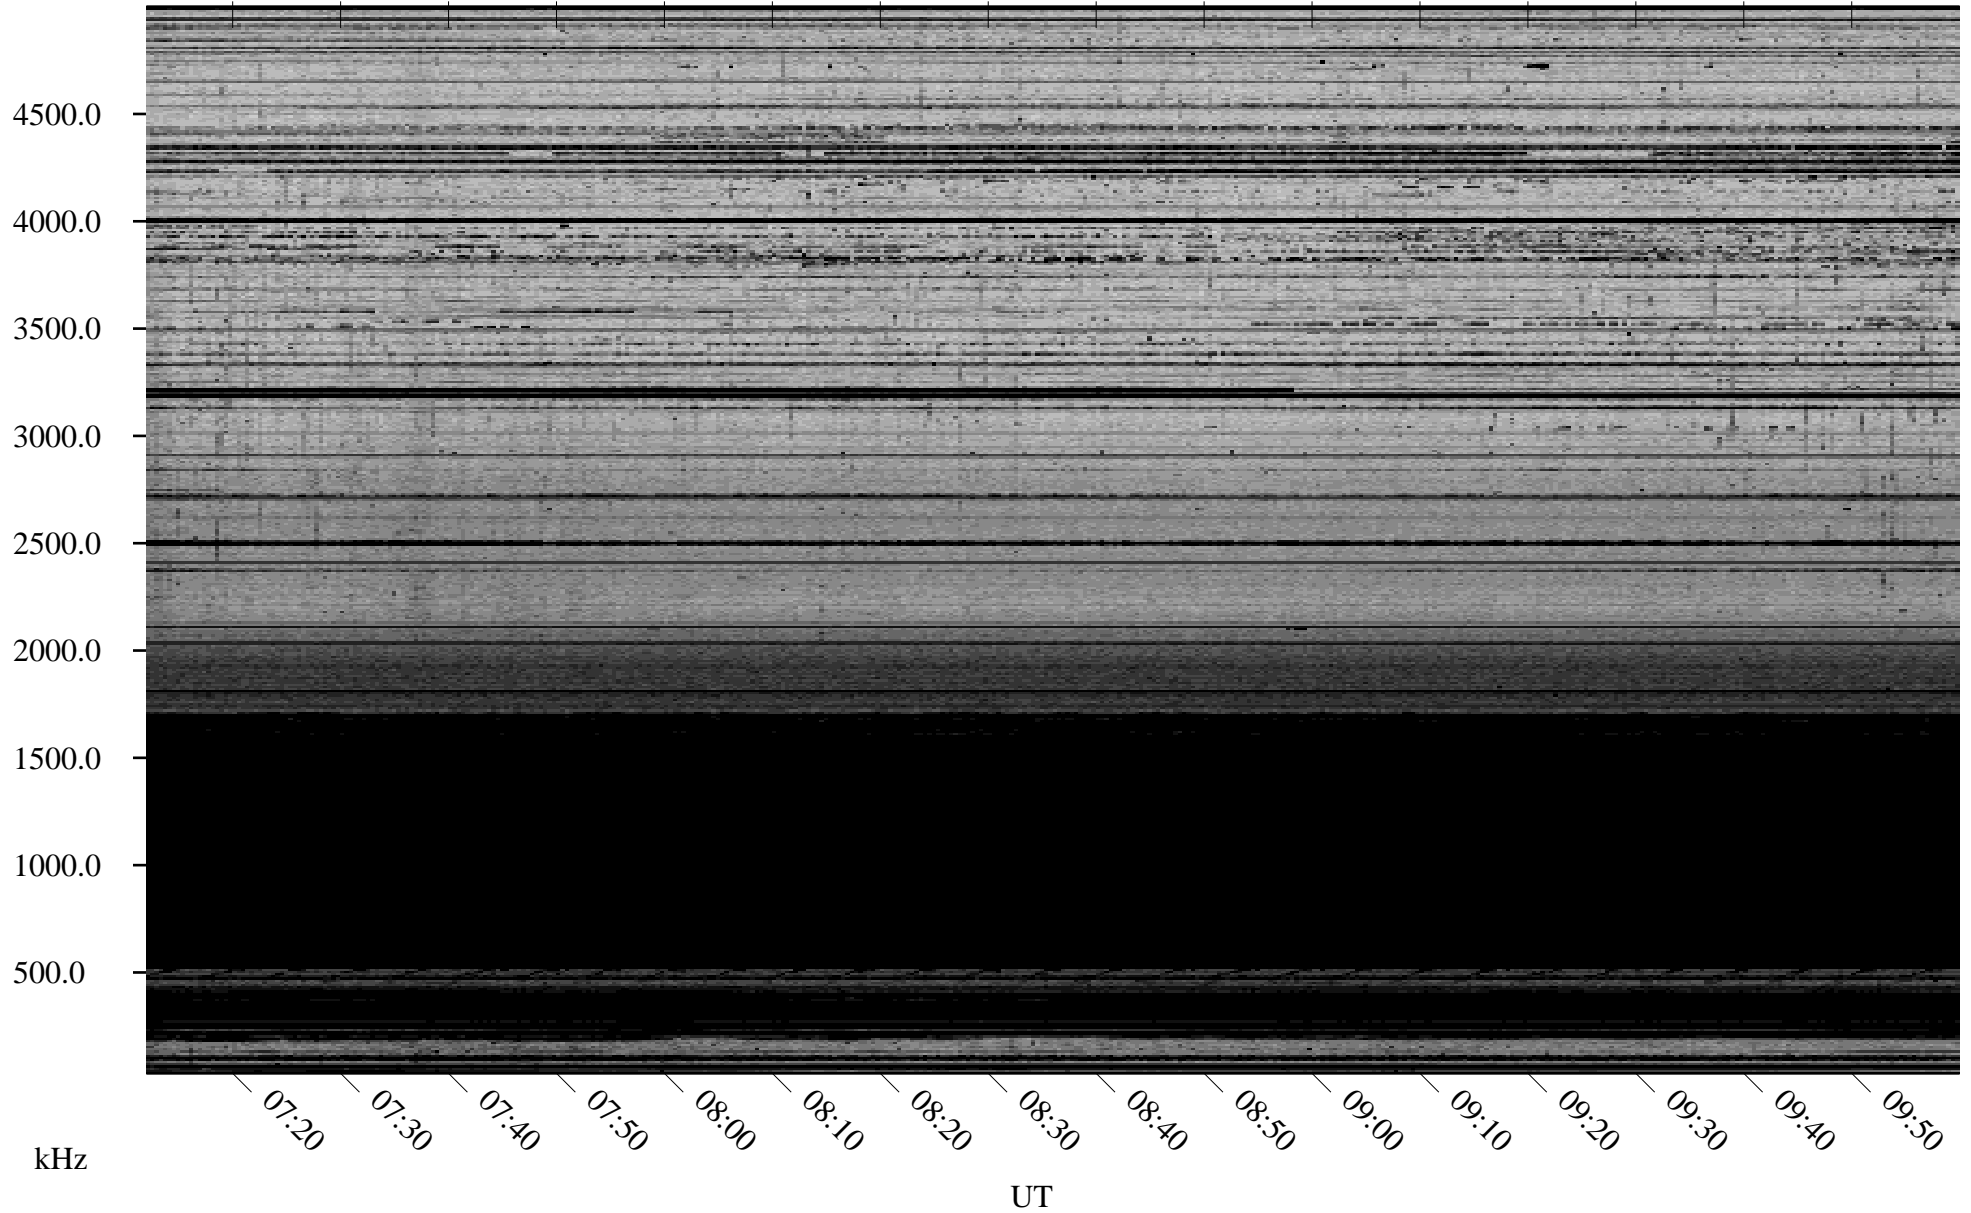

# 03/18/2009 Churchill, Manitoba

Linear Scale    Black = 161    White = 15

ch09076l.r00SUm max\_12

Page 3

# 03/18/2009 Churchill, Manitoba

Linear Scale    Black = 161    White = 15

ch09076l.r00SUm max\_12

Page 4

# 03/18/2009 Churchill, Manitoba

Linear Scale    Black = 161    White = 15

ch09076l.r00SUm max\_12

Page 5

# 03/18/2009 Churchill, Manitoba

Linear Scale    Black = 161    White = 15

ch09076l.r00SUm max\_12

Page 6