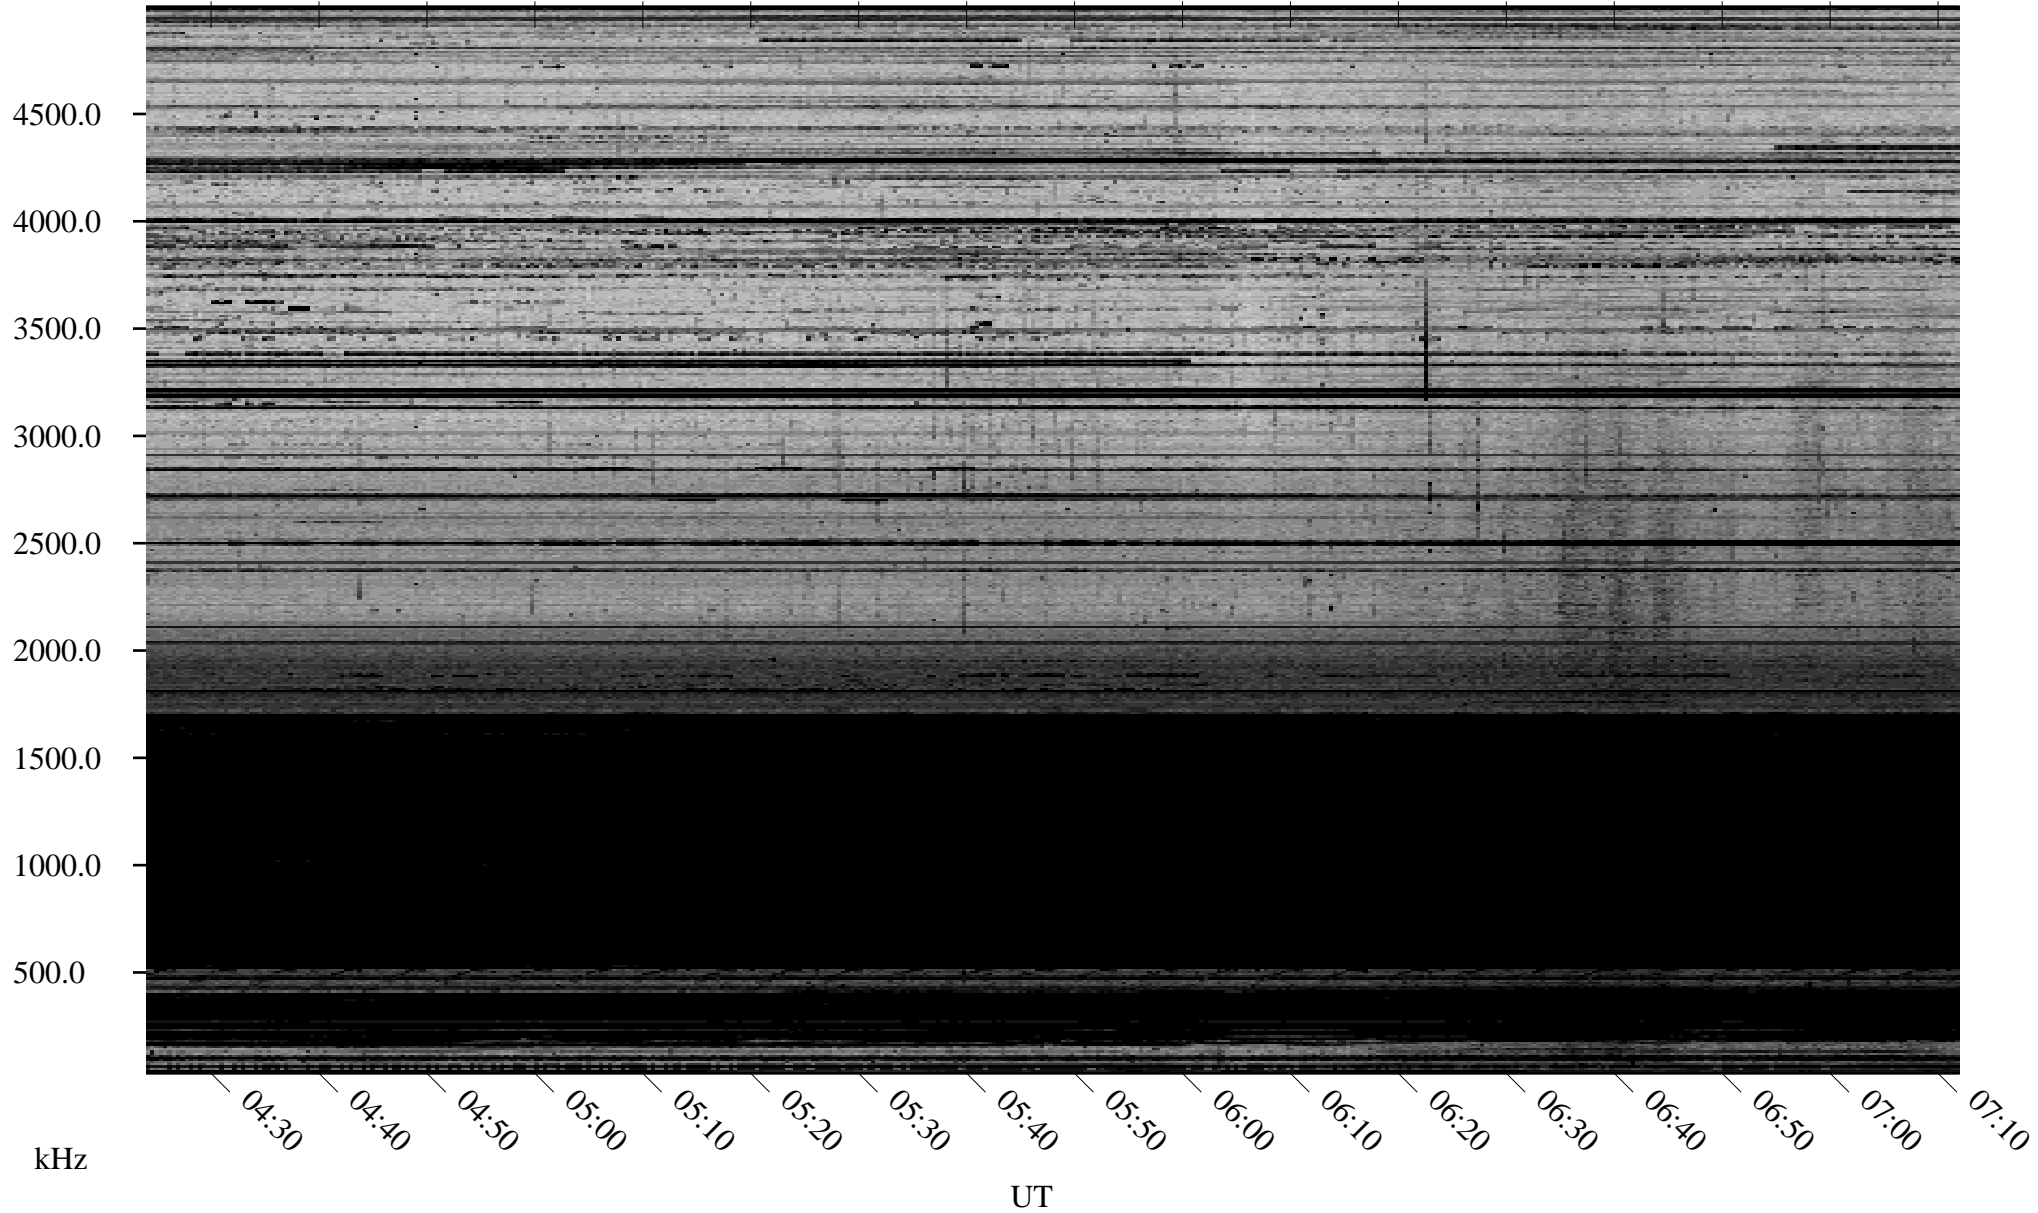

# 03/17/2009 Churchill, Manitoba

Linear Scale    Black = 161    White = 15

ch09076l.r00SUm max\_12

Page 1

# 03/18/2009 Churchill, Manitoba

Linear Scale    Black = 161    White = 15

ch09076l.r00SUm max\_12

Page 3

# 03/18/2009 Churchill, Manitoba

Linear Scale    Black = 161    White = 15

ch09076l.r00SUm max\_12

Page 4

# 03/18/2009 Churchill, Manitoba

Linear Scale    Black = 161    White = 15

ch09076l.r00SUm max\_12

Page 5