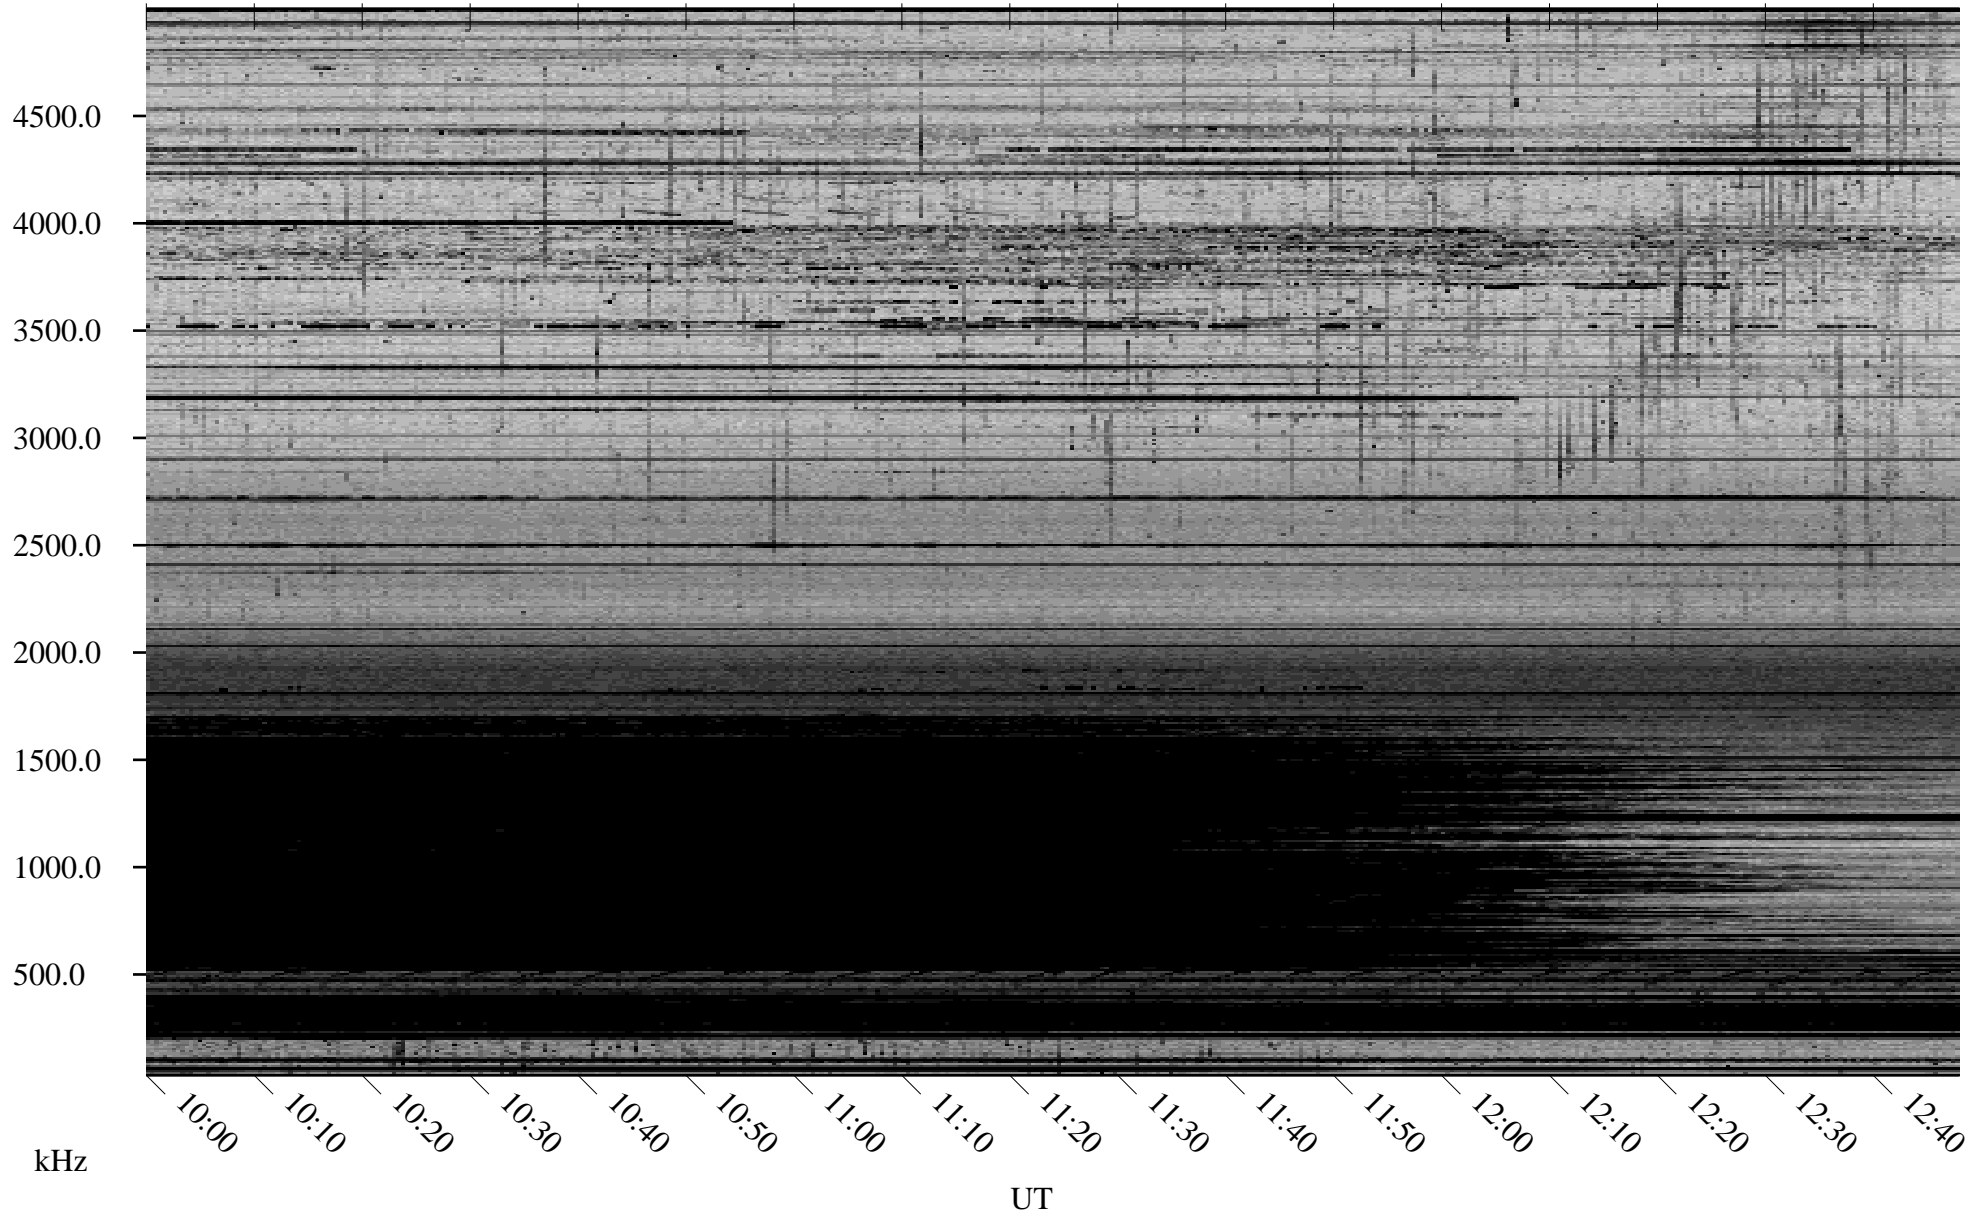

# 03/19/2009 Churchill, Manitoba

Linear Scale    Black = 161    White = 15

ch090771.r00SUm max\_12

Page 5

# 03/19/2009 Churchill, Manitoba

Linear Scale    Black = 161    White = 15

ch090771.r00SUm max\_12

Page 6

03/19/2009 Churchill, Manitoba

Linear Scale Black = 161 White = 15

ch090771.r00SUm max\_12

Page 7

# 03/19/2009 Churchill, Manitoba

Linear Scale    Black = 161    White = 15

ch090771.r00SUm max\_12