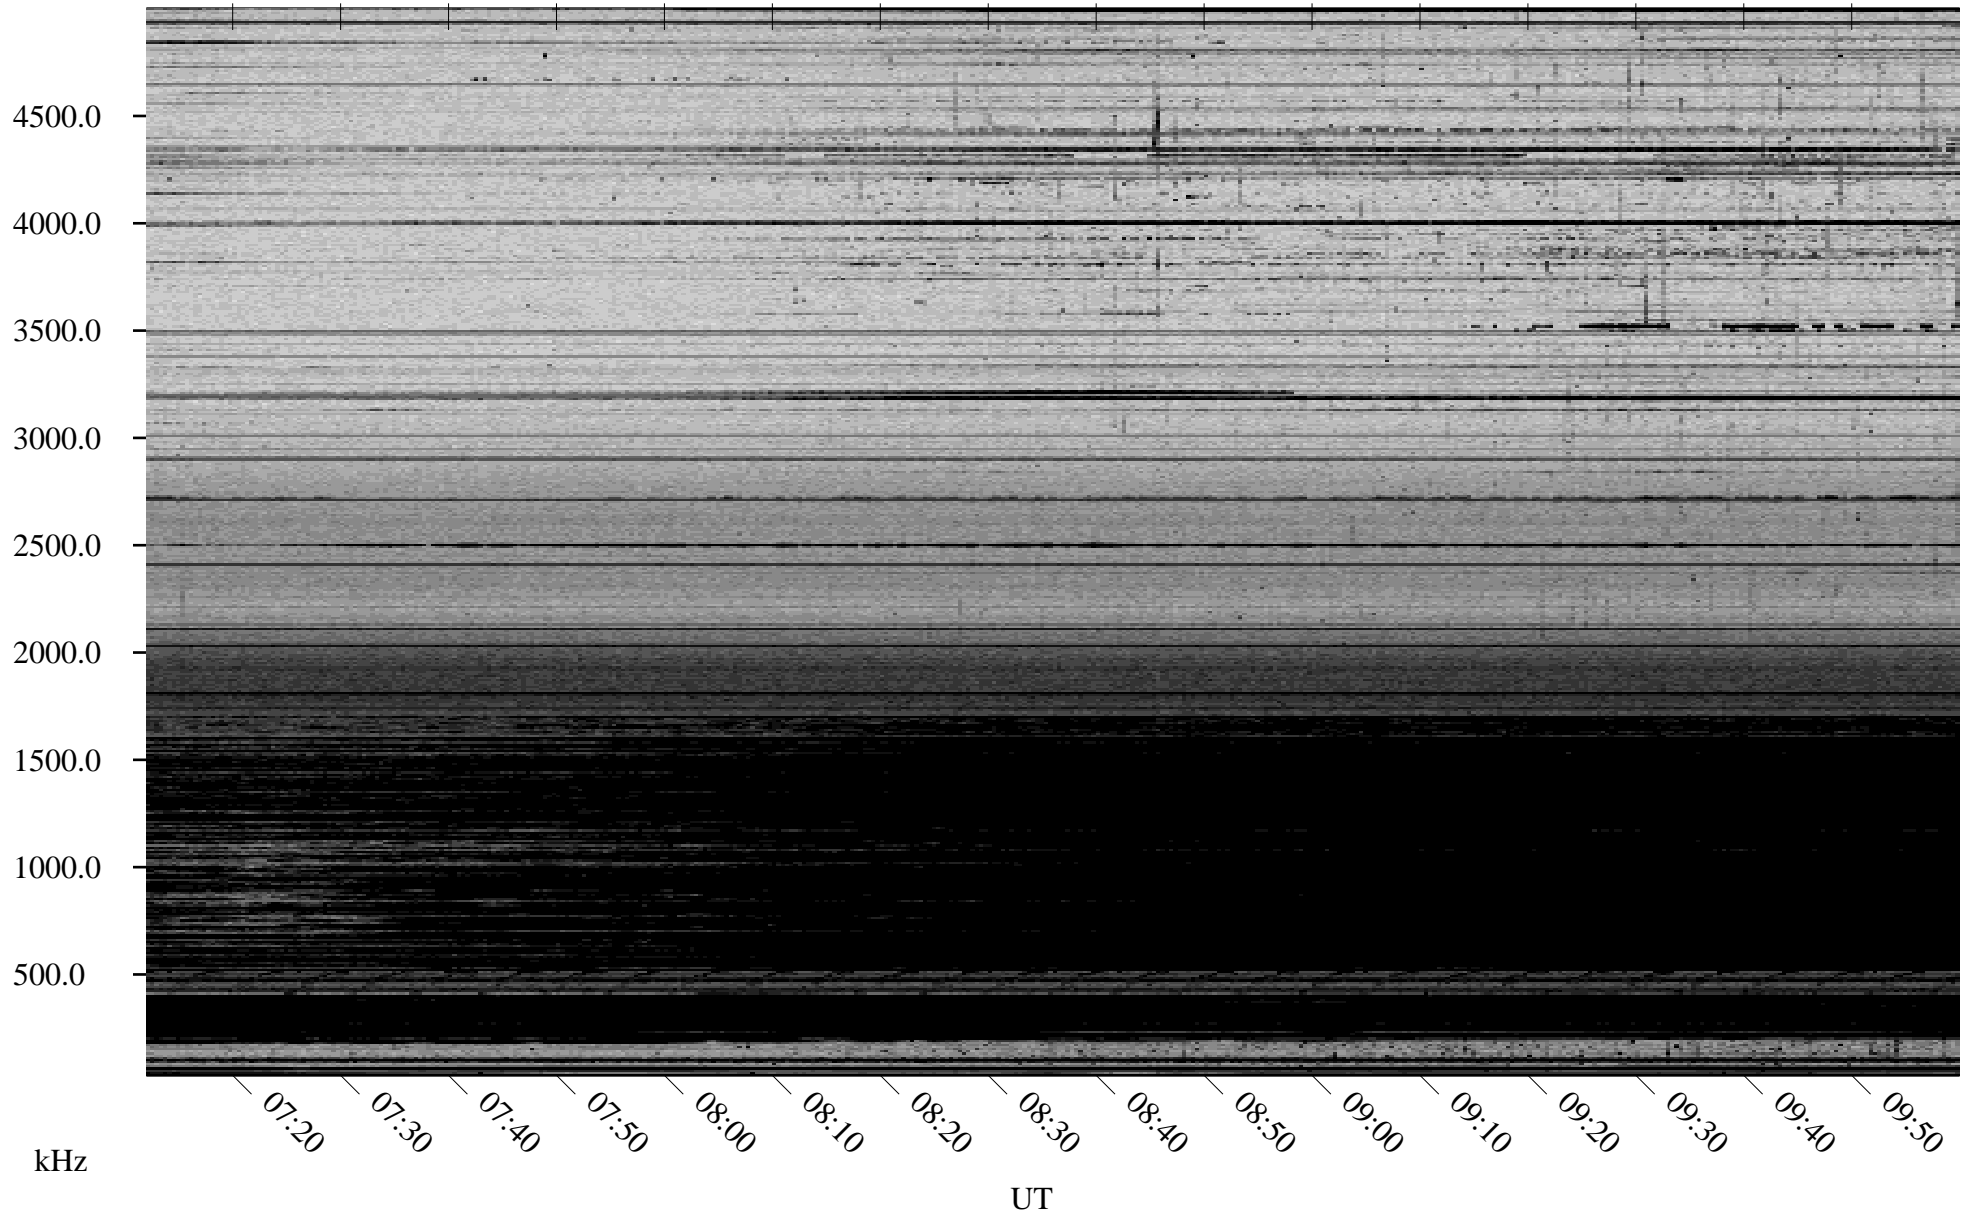

# 03/19/2009 Churchill, Manitoba

Linear Scale    Black = 161    White = 15

ch090771.r00SUm max\_12

Page 3

# 03/19/2009 Churchill, Manitoba

Linear Scale    Black = 161    White = 15

ch090771l.r00SUm max\_12

Page 4

# 03/19/2009 Churchill, Manitoba

Linear Scale    Black = 161    White = 15

ch090771.r00SUm max\_12

Page 5

# 03/19/2009 Churchill, Manitoba

Linear Scale    Black = 161    White = 15

ch090771.r00SUm max\_12