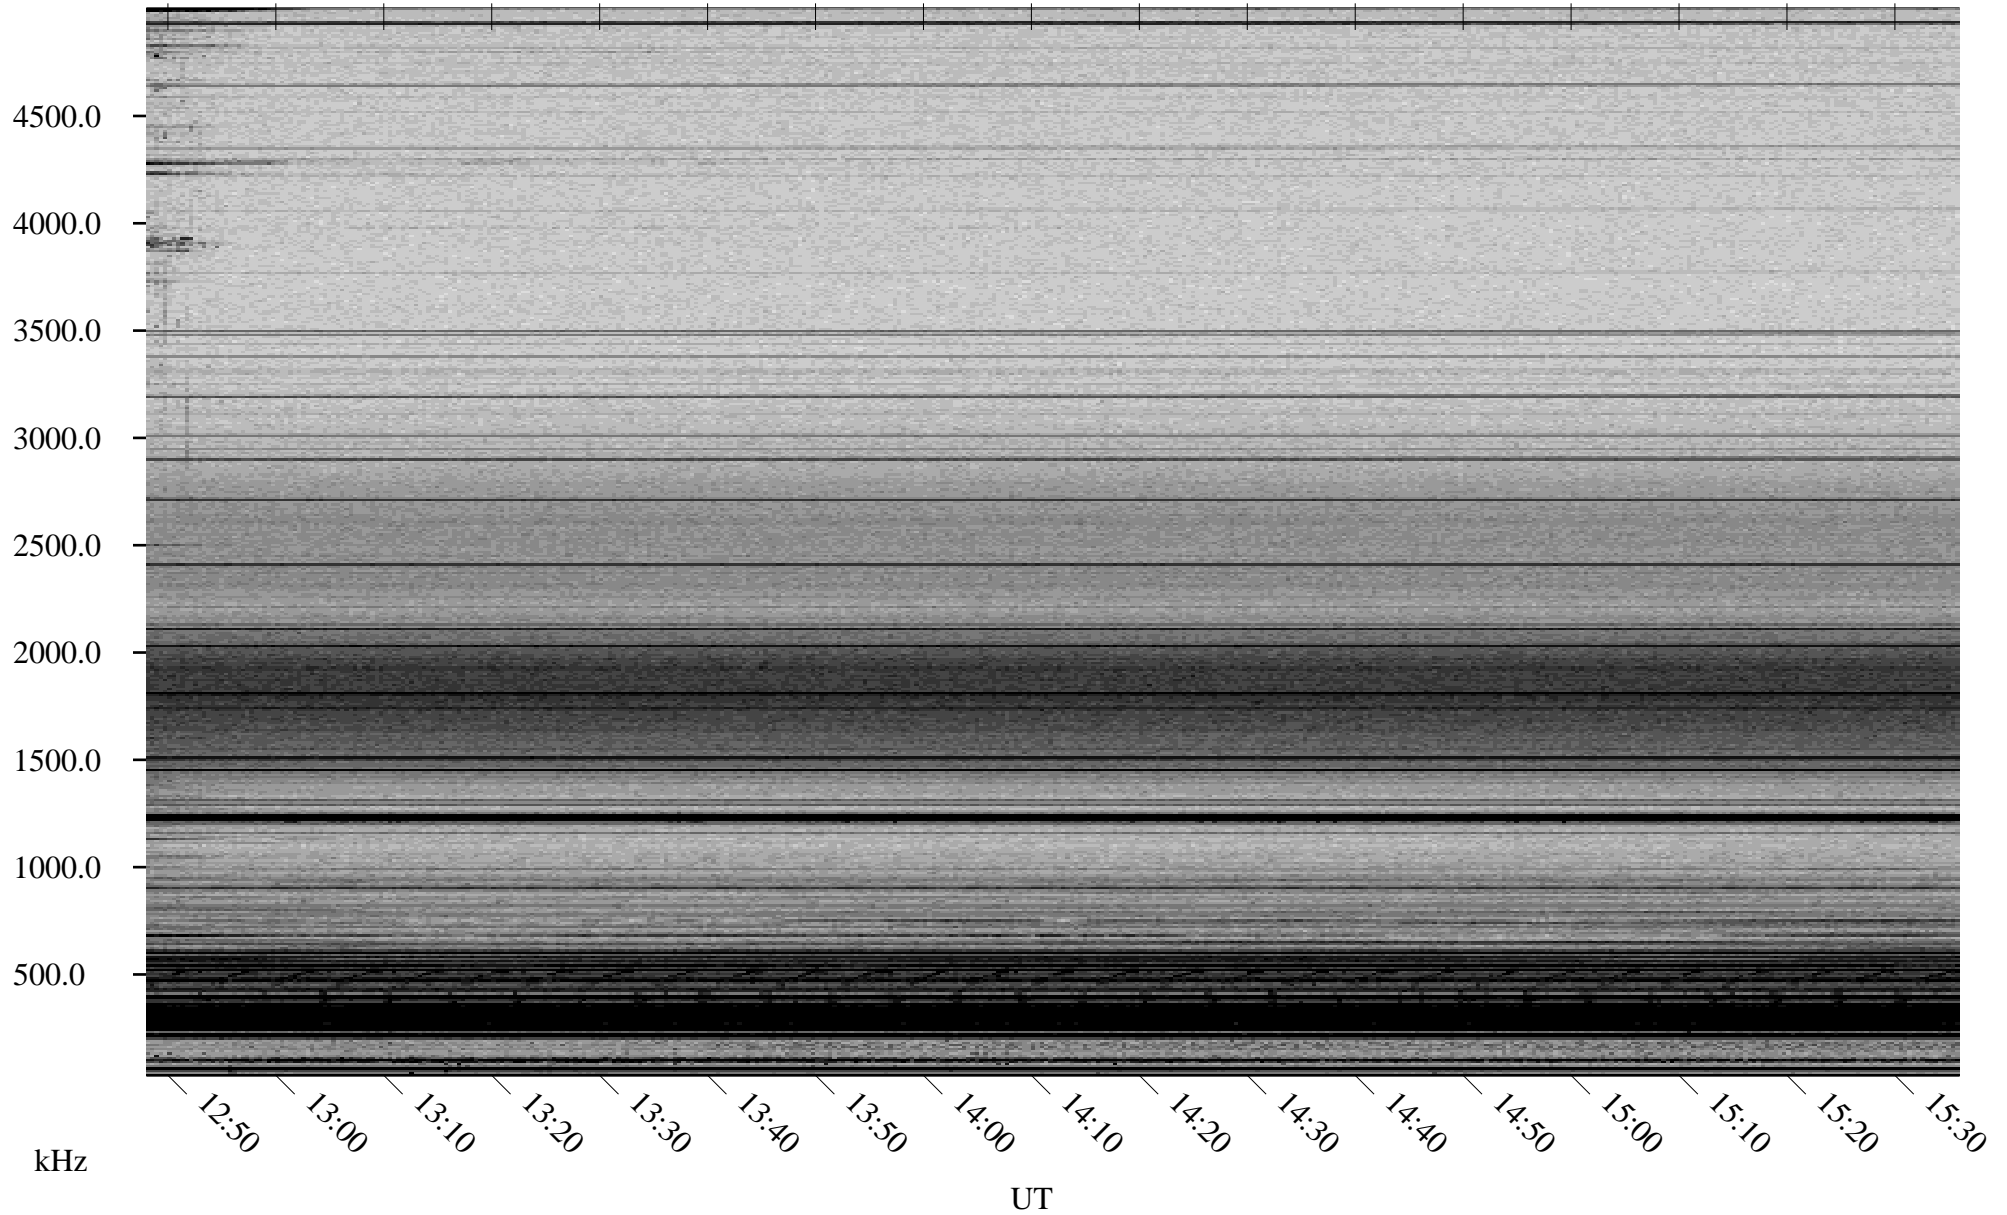

# 03/19/2009 Churchill, Manitoba

Linear Scale    Black = 161    White = 15

ch090771l.r00SUm max\_12

Page 4

# 03/19/2009 Churchill, Manitoba

Linear Scale    Black = 161    White = 15

ch090771.r00SUm max\_12

Page 5

# 03/19/2009 Churchill, Manitoba

Linear Scale    Black = 161    White = 15

ch090771.r00SUm max\_12

Page 6

03/19/2009 Churchill, Manitoba

Linear Scale Black = 161 White = 15

ch090771.r00SUm max\_12

Page 7

# 03/19/2009 Churchill, Manitoba

Linear Scale    Black = 161    White = 15

ch090771.r00SUm max\_12