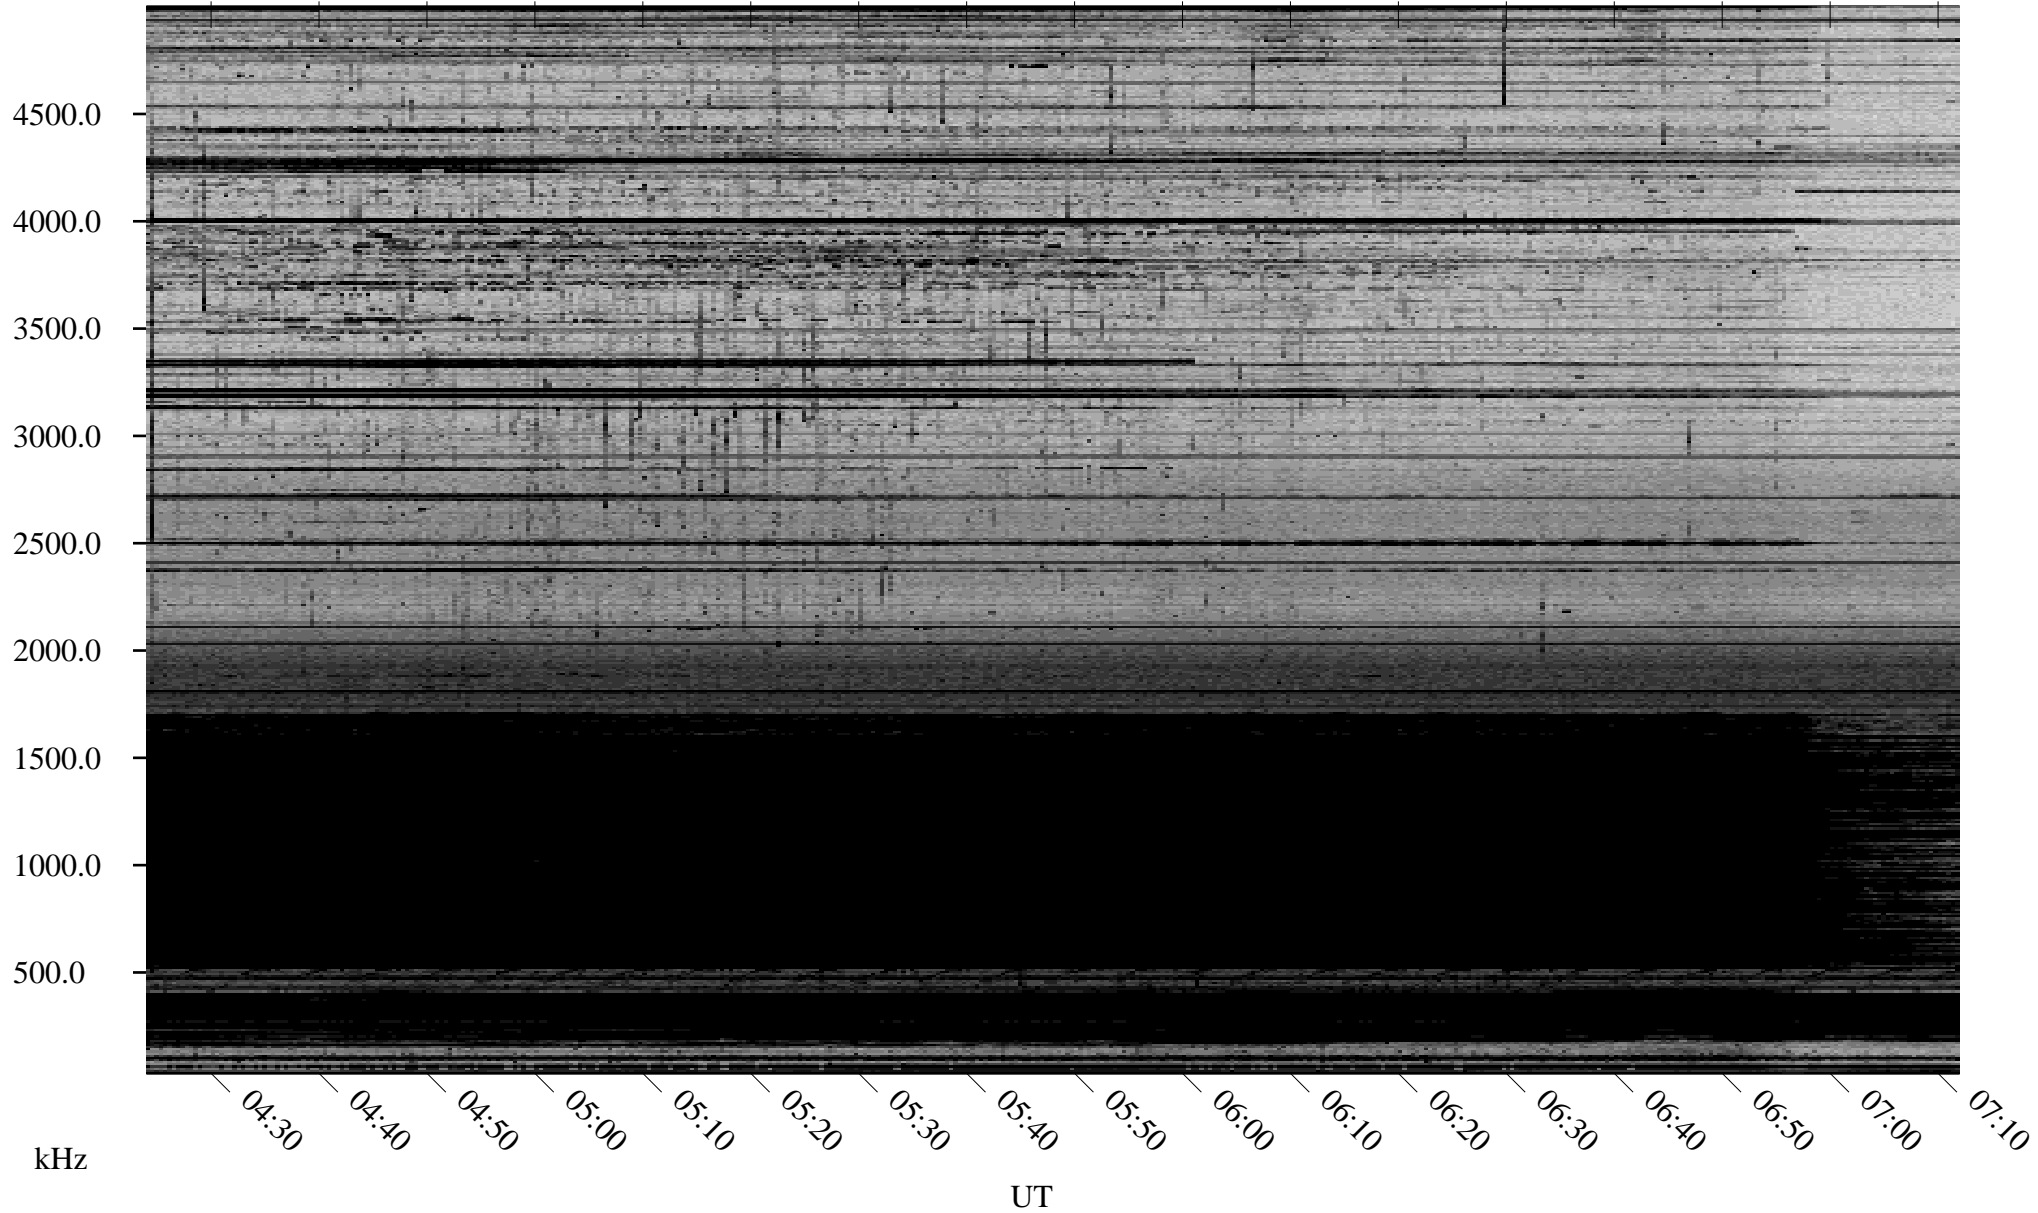

# 03/18/2009 Churchill, Manitoba

Linear Scale    Black = 161    White = 15

ch090771.r00SUm max\_12

Page 2

# 03/19/2009 Churchill, Manitoba

Linear Scale    Black = 161    White = 15

ch090771.r00SUm max\_12

Page 3

# 03/19/2009 Churchill, Manitoba

Linear Scale    Black = 161    White = 15

ch090771l.r00SUm max\_12

Page 4

# 03/19/2009 Churchill, Manitoba

Linear Scale    Black = 161    White = 15

ch090771.r00SUm max\_12

Page 5