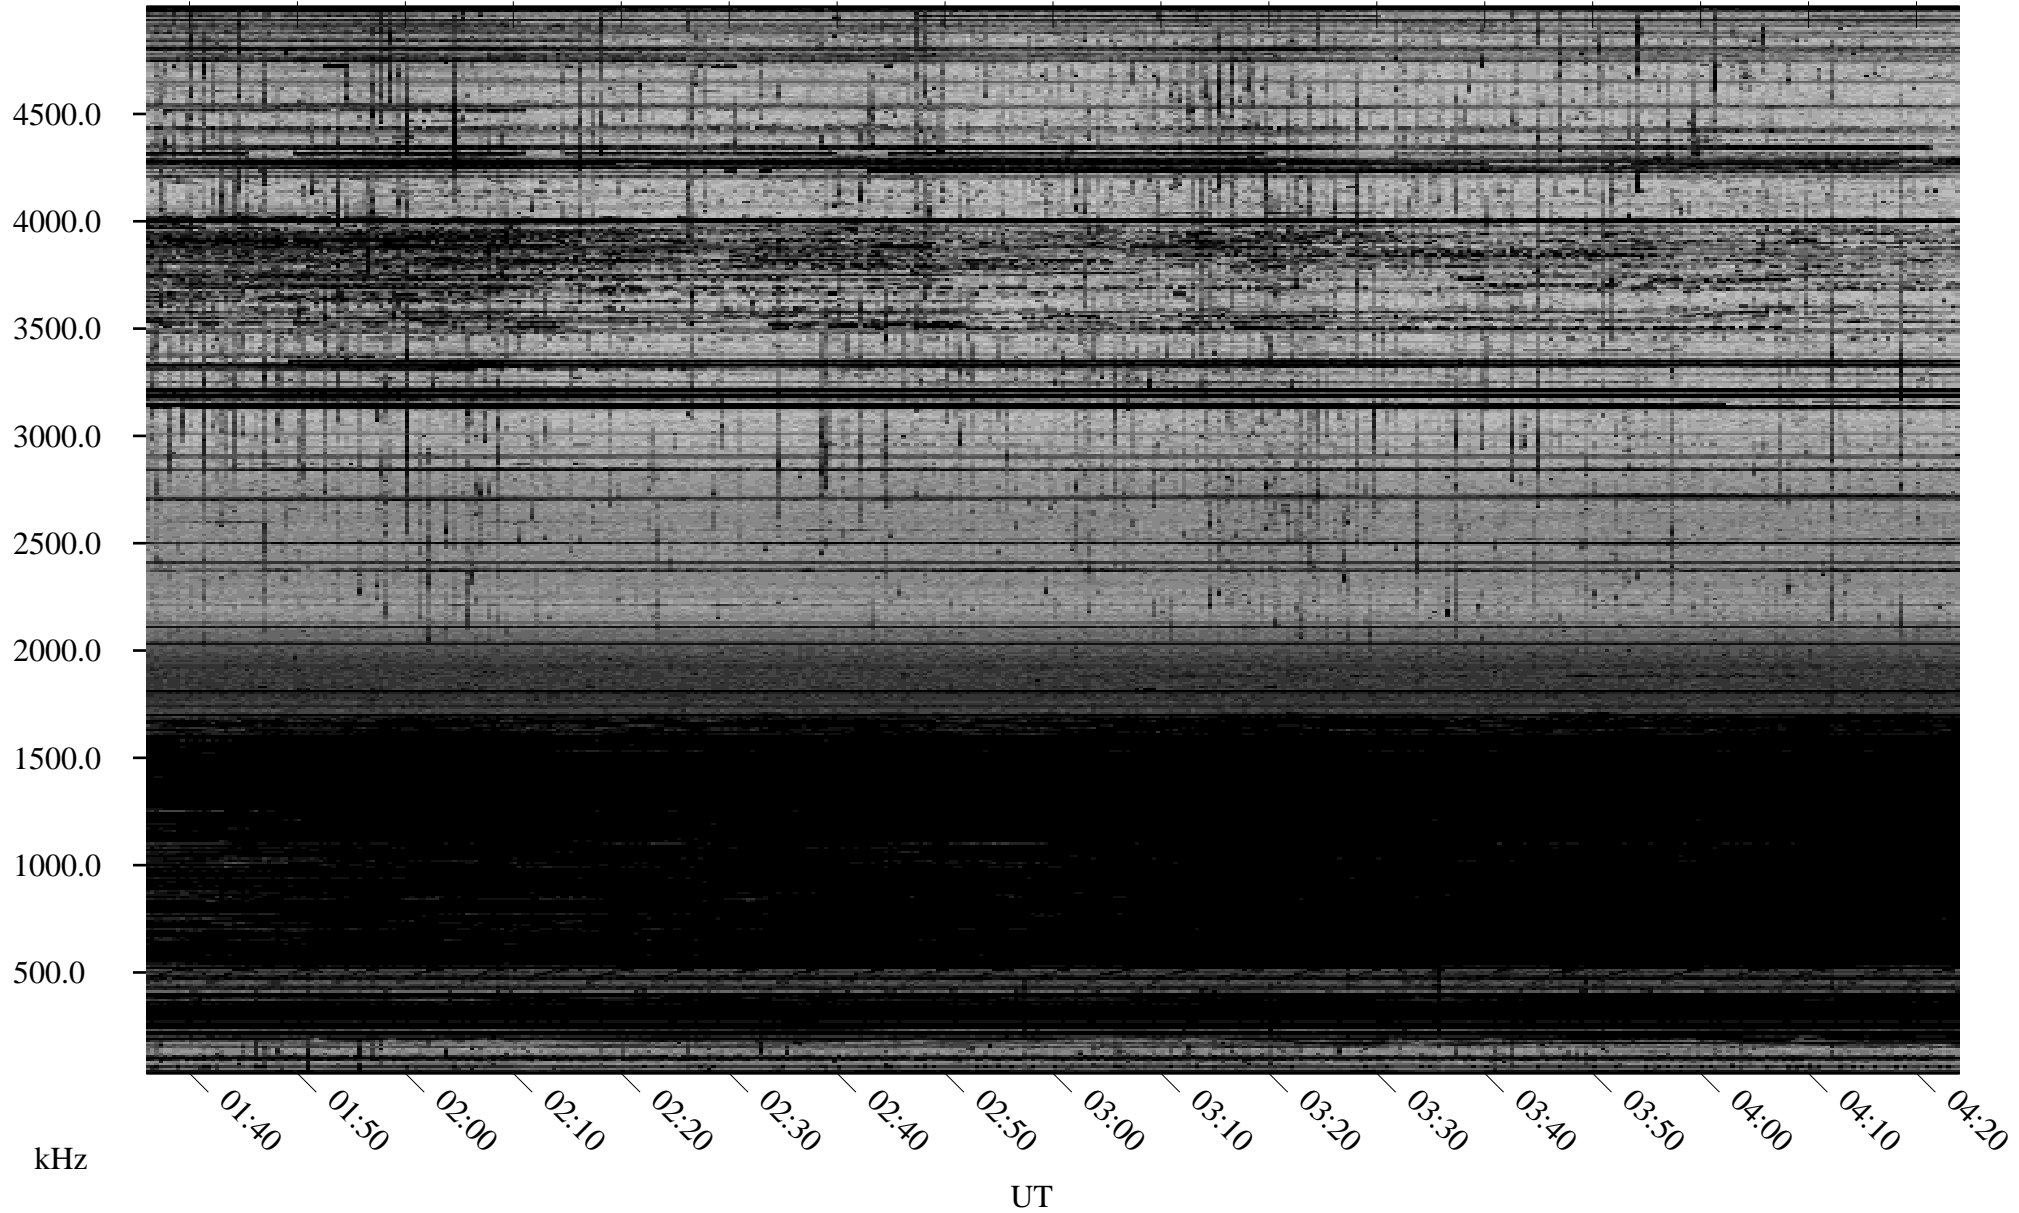

# 03/18/2009 Churchill, Manitoba

Linear Scale    Black = 161    White = 15

ch090771l.r00SUm max\_12

Page 1

# 03/18/2009 Churchill, Manitoba

Linear Scale    Black = 161    White = 15

ch090771.r00SUm max\_12

Page 2

# 03/19/2009 Churchill, Manitoba

Linear Scale    Black = 161    White = 15

ch090771.r00SUm max\_12

Page 3

# 03/19/2009 Churchill, Manitoba

Linear Scale    Black = 161    White = 15

ch090771l.r00SUm max\_12

Page 4