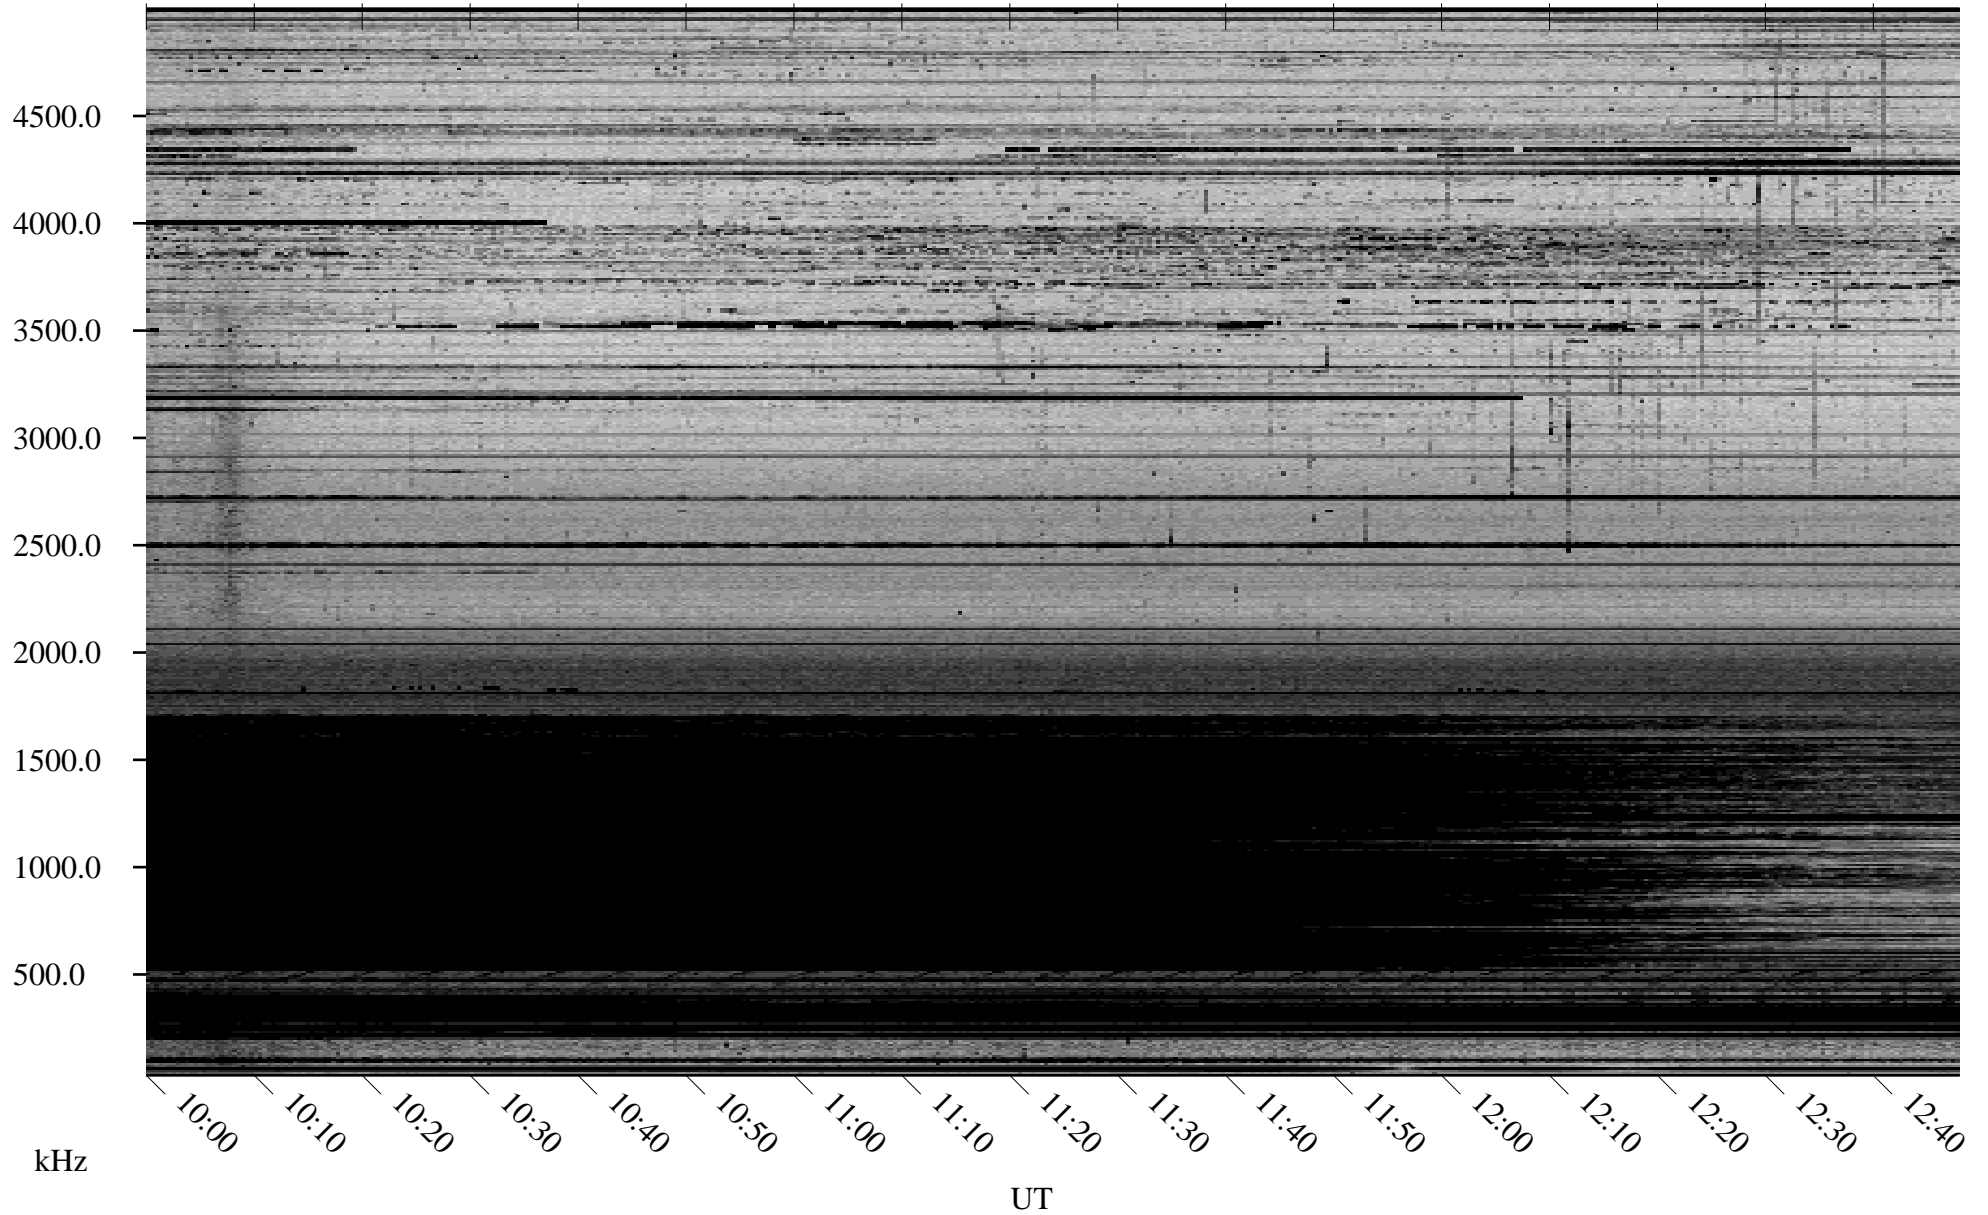

03/19/2009 Churchill, Manitoba

Linear Scale Black = 161 White = 15

ch09078l.r00SUm max_12

Page 1

03/19/2009 Churchill, Manitoba

Linear Scale Black = 161 White = 15

ch09078l.r00SUm max_12

Page 2

03/20/2009 Churchill, Manitoba

Linear Scale Black = 161 White = 15

ch09078l.r00SUm max_12

Page 3

03/20/2009 Churchill, Manitoba

Linear Scale Black = 161 White = 15

ch09078l.r00SUm max_12

Page 4

03/20/2009 Churchill, Manitoba

Linear Scale Black = 161 White = 15

ch09078l.r00SUm max_12

Page 5

03/20/2009 Churchill, Manitoba

Linear Scale Black = 161 White = 15

ch09078l.r00SUm max_12

Page 6

03/20/2009 Churchill, Manitoba

Linear Scale Black = 161 White = 15

ch09078l.r00SUm max_12

Page 7

03/20/2009 Churchill, Manitoba

Linear Scale Black = 161 White = 15

ch09078l.r00SUm max_12

Page 8