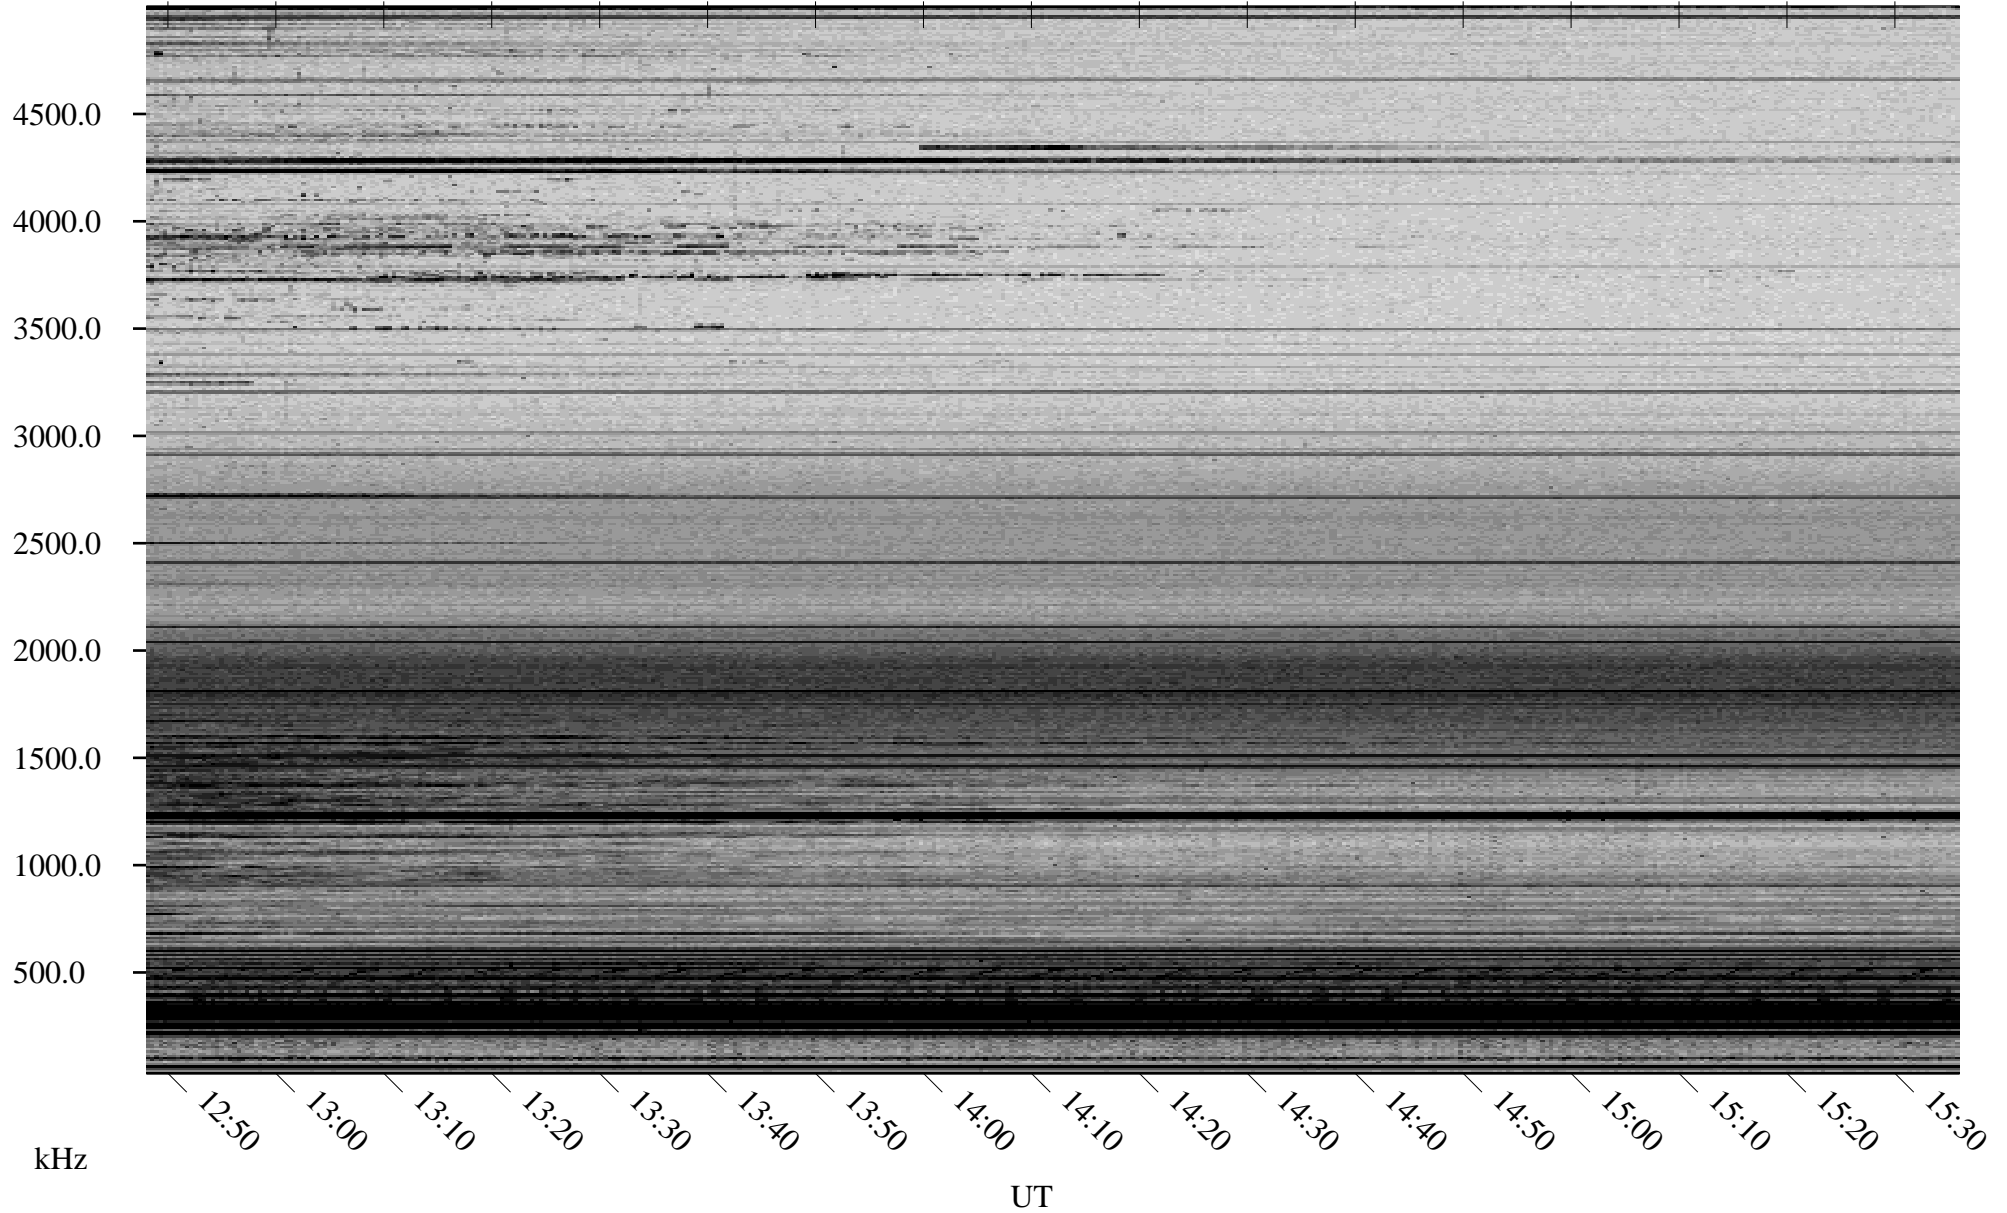

03/19/2009 Churchill, Manitoba

Linear Scale Black = 161 White = 15

ch09078l.r00SUm max_12

Page 1

03/19/2009 Churchill, Manitoba

Linear Scale Black = 161 White = 15

ch09078l.r00SUm max_12

Page 2

03/20/2009 Churchill, Manitoba

Linear Scale Black = 161 White = 15

ch09078l.r00SUm max_12

Page 3

03/20/2009 Churchill, Manitoba

Linear Scale Black = 161 White = 15

ch09078l.r00SUm max_12

Page 4

03/20/2009 Churchill, Manitoba

Linear Scale Black = 161 White = 15

ch09078l.r00SUm max_12

Page 5

03/20/2009 Churchill, Manitoba

Linear Scale Black = 161 White = 15

ch09078l.r00SUm max_12

Page 6

03/20/2009 Churchill, Manitoba

Linear Scale Black = 161 White = 15

ch09078l.r00SUm max_12

Page 7

03/20/2009 Churchill, Manitoba

Linear Scale Black = 161 White = 15

ch09078l.r00SUm max_12

Page 8