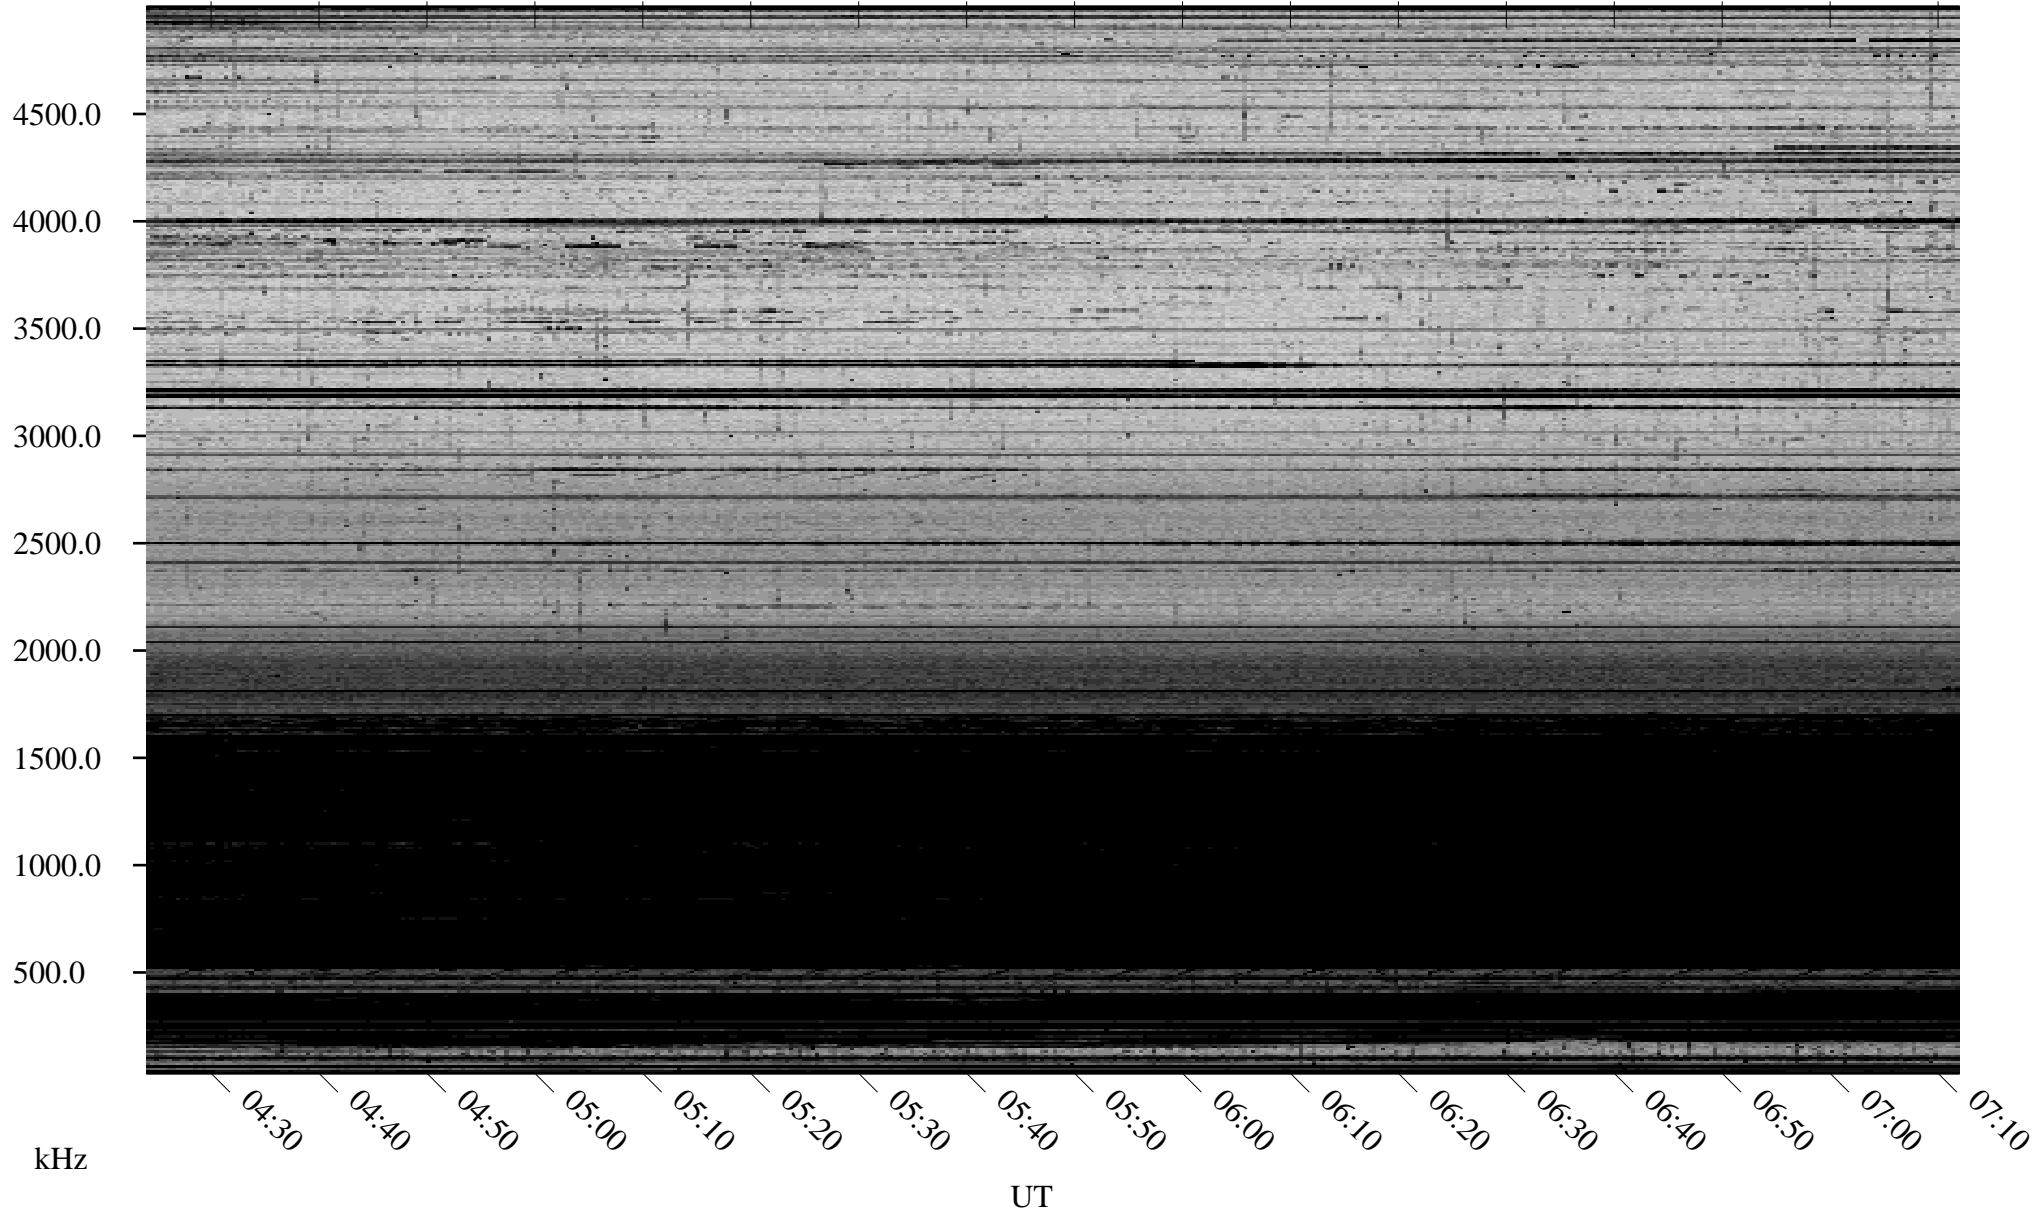

03/19/2009 Churchill, Manitoba

Linear Scale Black = 161 White = 15

ch09078l.r00SUm max_12

Page 1

03/19/2009 Churchill, Manitoba

Linear Scale Black = 161 White = 15

ch09078l.r00SUm max_12

Page 2

03/20/2009 Churchill, Manitoba

Linear Scale Black = 161 White = 15

ch09078l.r00SUm max_12

Page 3

03/20/2009 Churchill, Manitoba

Linear Scale Black = 161 White = 15

ch09078l.r00SUm max_12

Page 4

03/20/2009 Churchill, Manitoba

Linear Scale Black = 161 White = 15

ch09078l.r00SUm max_12

Page 5

03/20/2009 Churchill, Manitoba

Linear Scale Black = 161 White = 15

ch09078l.r00SUm max_12

Page 6

03/20/2009 Churchill, Manitoba

Linear Scale Black = 161 White = 15

ch09078l.r00SUm max_12

Page 7

03/20/2009 Churchill, Manitoba

Linear Scale Black = 161 White = 15

ch09078l.r00SUm max_12

Page 8