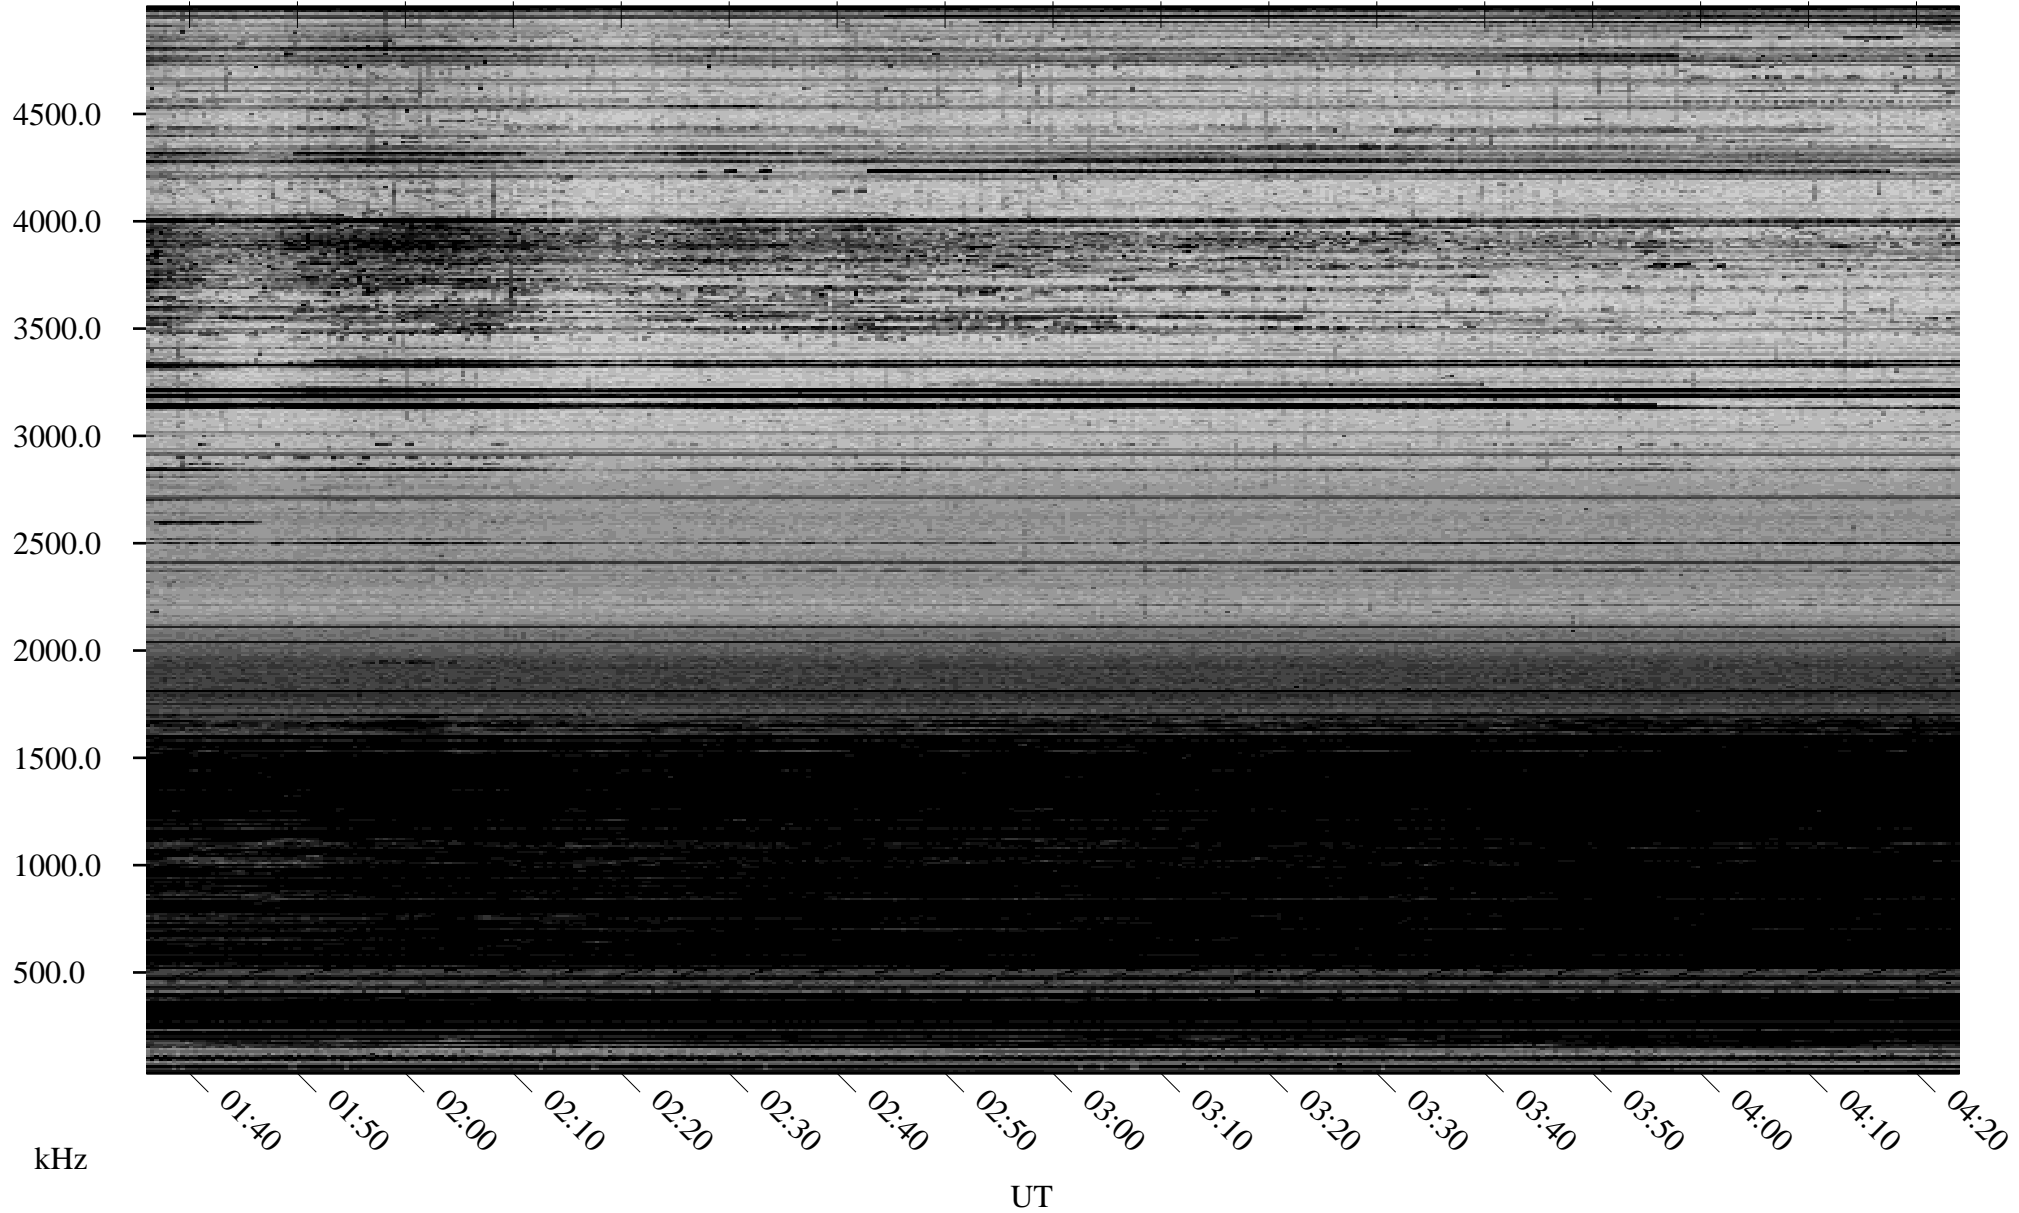

03/19/2009 Churchill, Manitoba

Linear Scale Black = 161 White = 15

ch09078l.r00SUm max_12

Page 1

03/19/2009 Churchill, Manitoba

Linear Scale Black = 161 White = 15

ch09078l.r00SUm max_12

Page 2

03/20/2009 Churchill, Manitoba

Linear Scale Black = 161 White = 15

ch09078l.r00SUm max_12

Page 3

03/20/2009 Churchill, Manitoba

Linear Scale Black = 161 White = 15

ch09078l.r00SUm max_12

Page 4

03/20/2009 Churchill, Manitoba

Linear Scale Black = 161 White = 15

ch09078l.r00SUm max_12

Page 5

03/20/2009 Churchill, Manitoba

Linear Scale Black = 161 White = 15

ch09078l.r00SUm max_12

Page 6

03/20/2009 Churchill, Manitoba

Linear Scale Black = 161 White = 15

ch09078l.r00SUm max_12

Page 7

03/20/2009 Churchill, Manitoba

Linear Scale Black = 161 White = 15

ch09078l.r00SUm max_12

Page 8