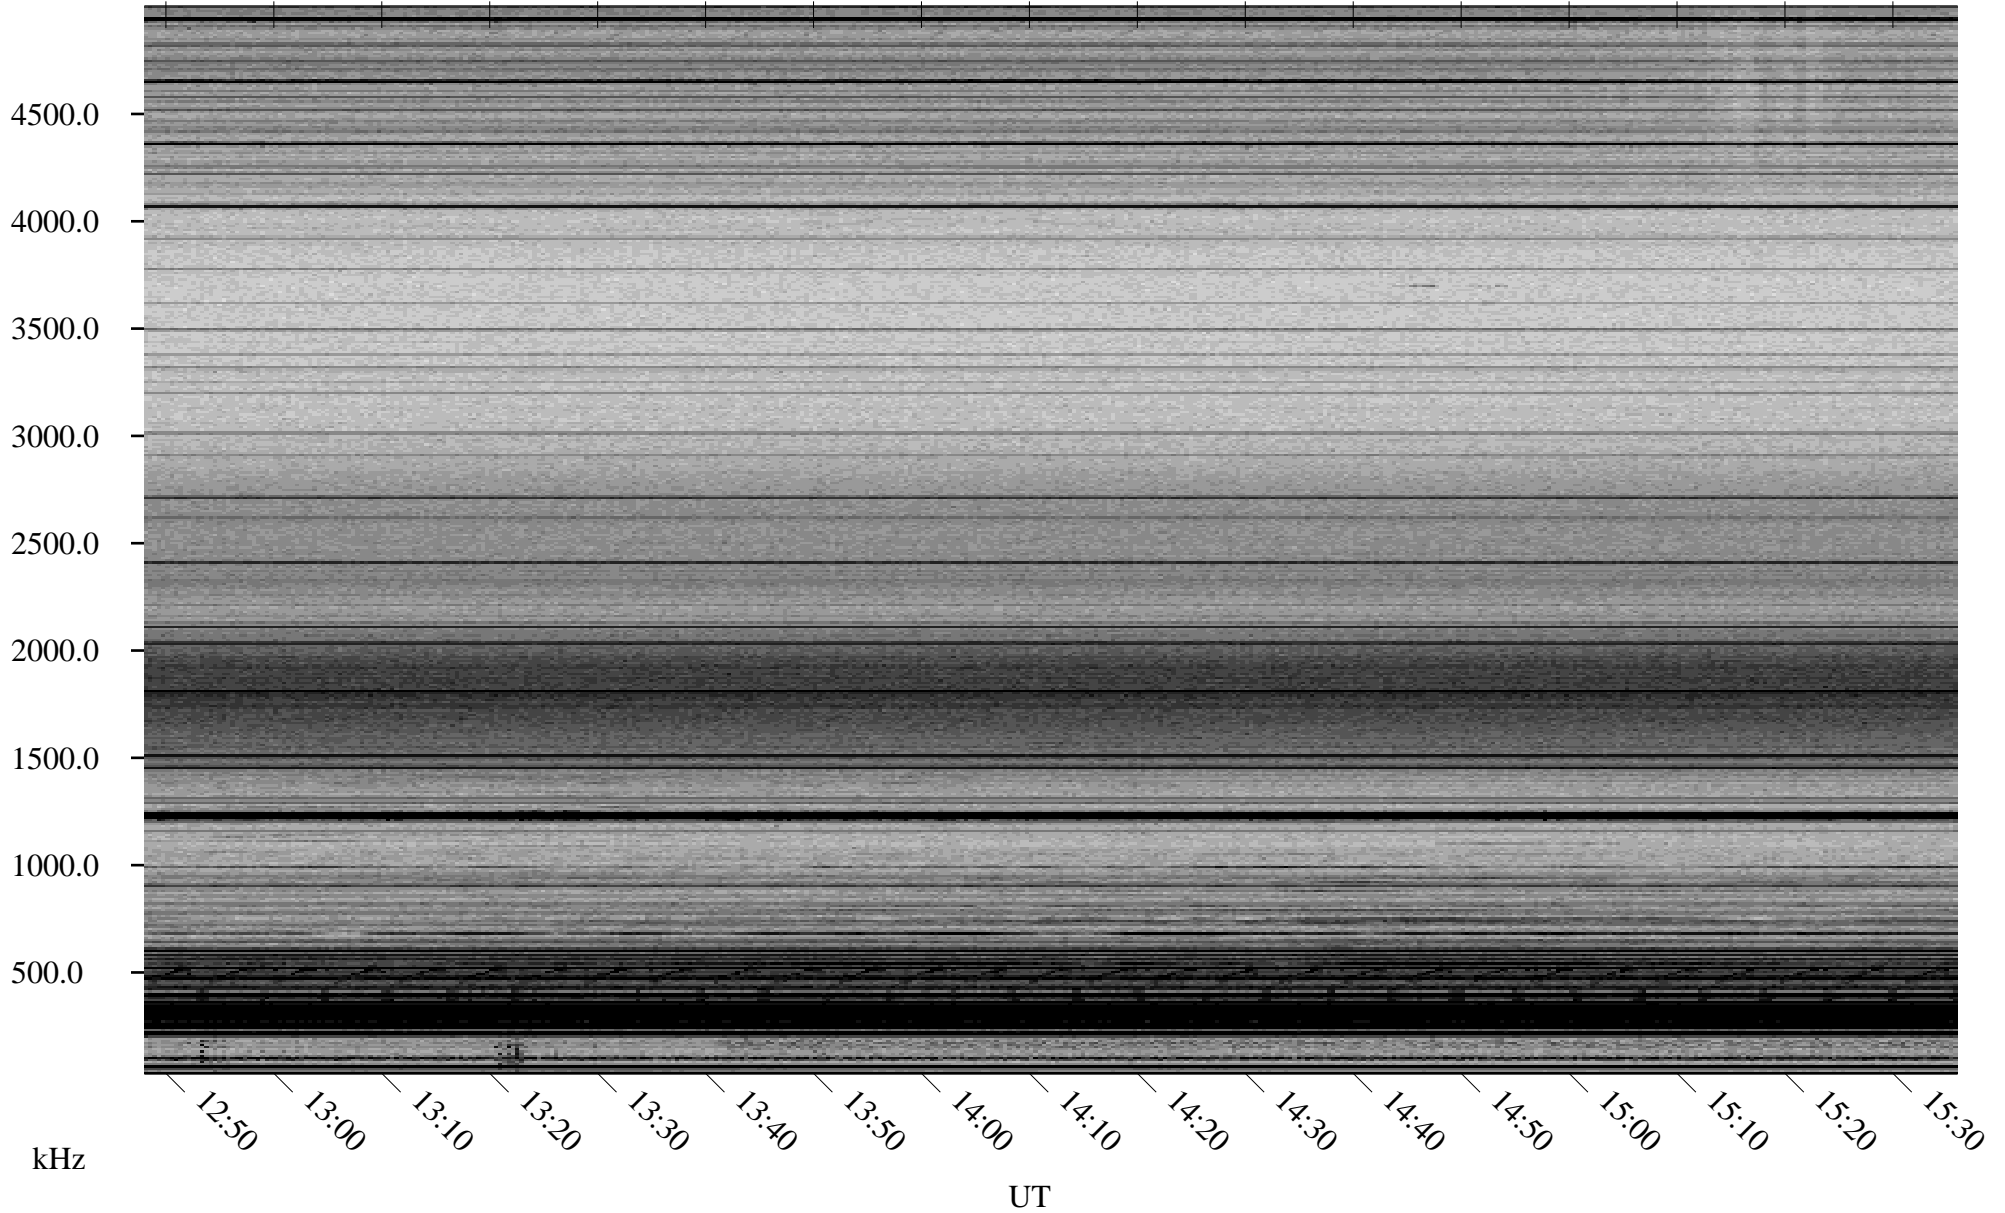

# 03/21/2009 Churchill, Manitoba

Linear Scale    Black = 161    White = 15

ch09079l.r00SUm max\_12

Page 5

# 03/21/2009 Churchill, Manitoba

Linear Scale    Black = 161    White = 15

ch09079l.r00SUm max\_12

Page 6

# 03/21/2009 Churchill, Manitoba

Linear Scale    Black = 161    White = 15

ch09079l.r00SUm max\_12

Page 7

# 03/21/2009 Churchill, Manitoba

Linear Scale    Black = 161    White = 15

ch090791.r00SUm max\_12