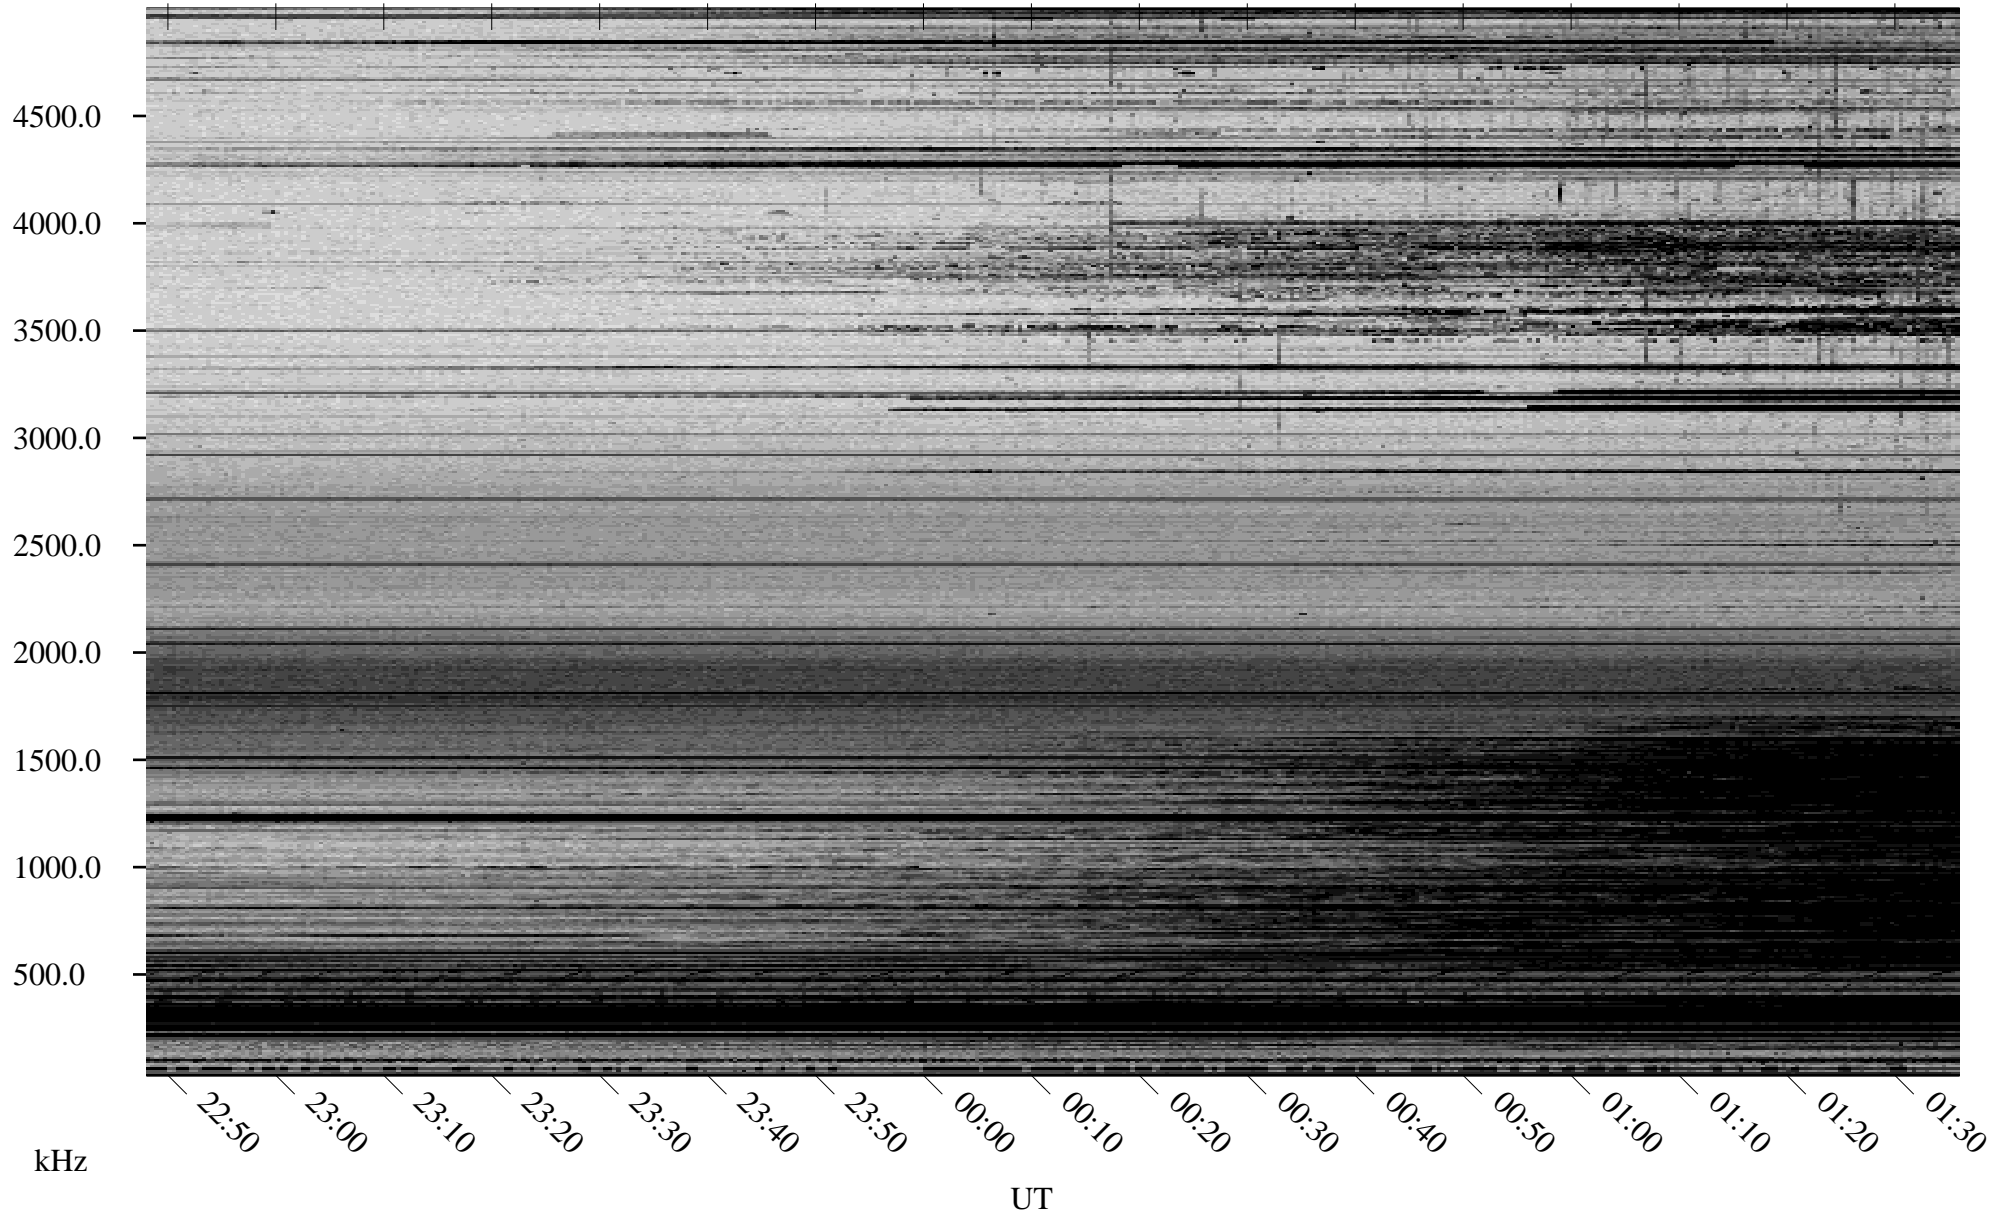

# 03/20/2009 Churchill, Manitoba

Linear Scale    Black = 161    White = 15

ch09079l.r00SUm max\_12

Page 1

# 03/20/2009 Churchill, Manitoba

Linear Scale    Black = 161    White = 15

ch09079l.r00SUm max\_12

Page 2

# 03/21/2009 Churchill, Manitoba

Linear Scale    Black = 161    White = 15

ch09079l.r00SUm max\_12

Page 3

# 03/21/2009 Churchill, Manitoba

Linear Scale    Black = 161    White = 15

ch09079l.r00SUm max\_12

Page 4