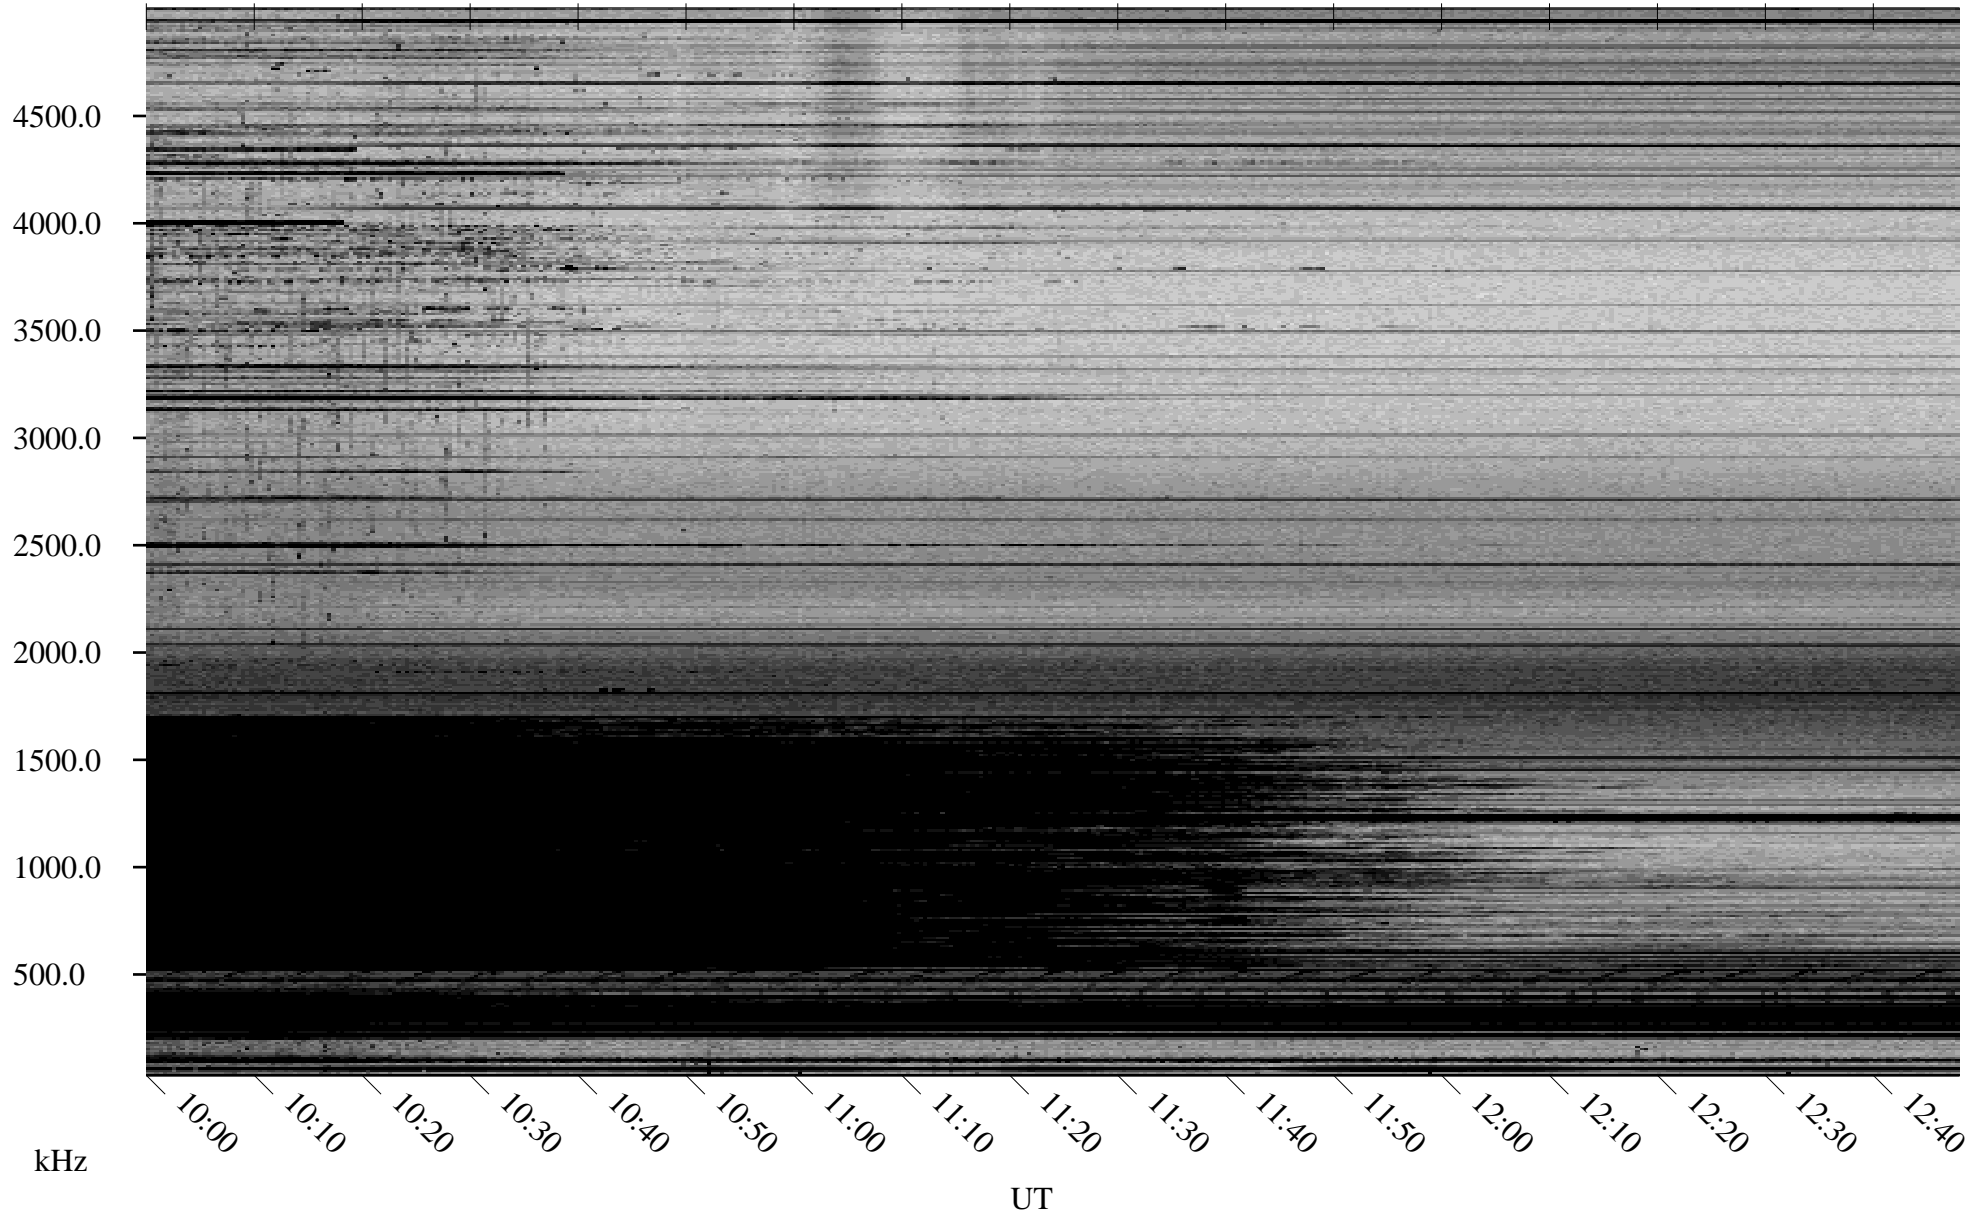

# 03/21/2009 Churchill, Manitoba

Linear Scale    Black = 161    White = 15

ch09079l.r00SUm max\_12

Page 4

# 03/21/2009 Churchill, Manitoba

Linear Scale    Black = 161    White = 15

ch09079l.r00SUm max\_12

Page 5

# 03/21/2009 Churchill, Manitoba

Linear Scale    Black = 161    White = 15

ch09079l.r00SUm max\_12

Page 6

# 03/21/2009 Churchill, Manitoba

Linear Scale    Black = 161    White = 15

ch09079l.r00SUm max\_12

Page 7