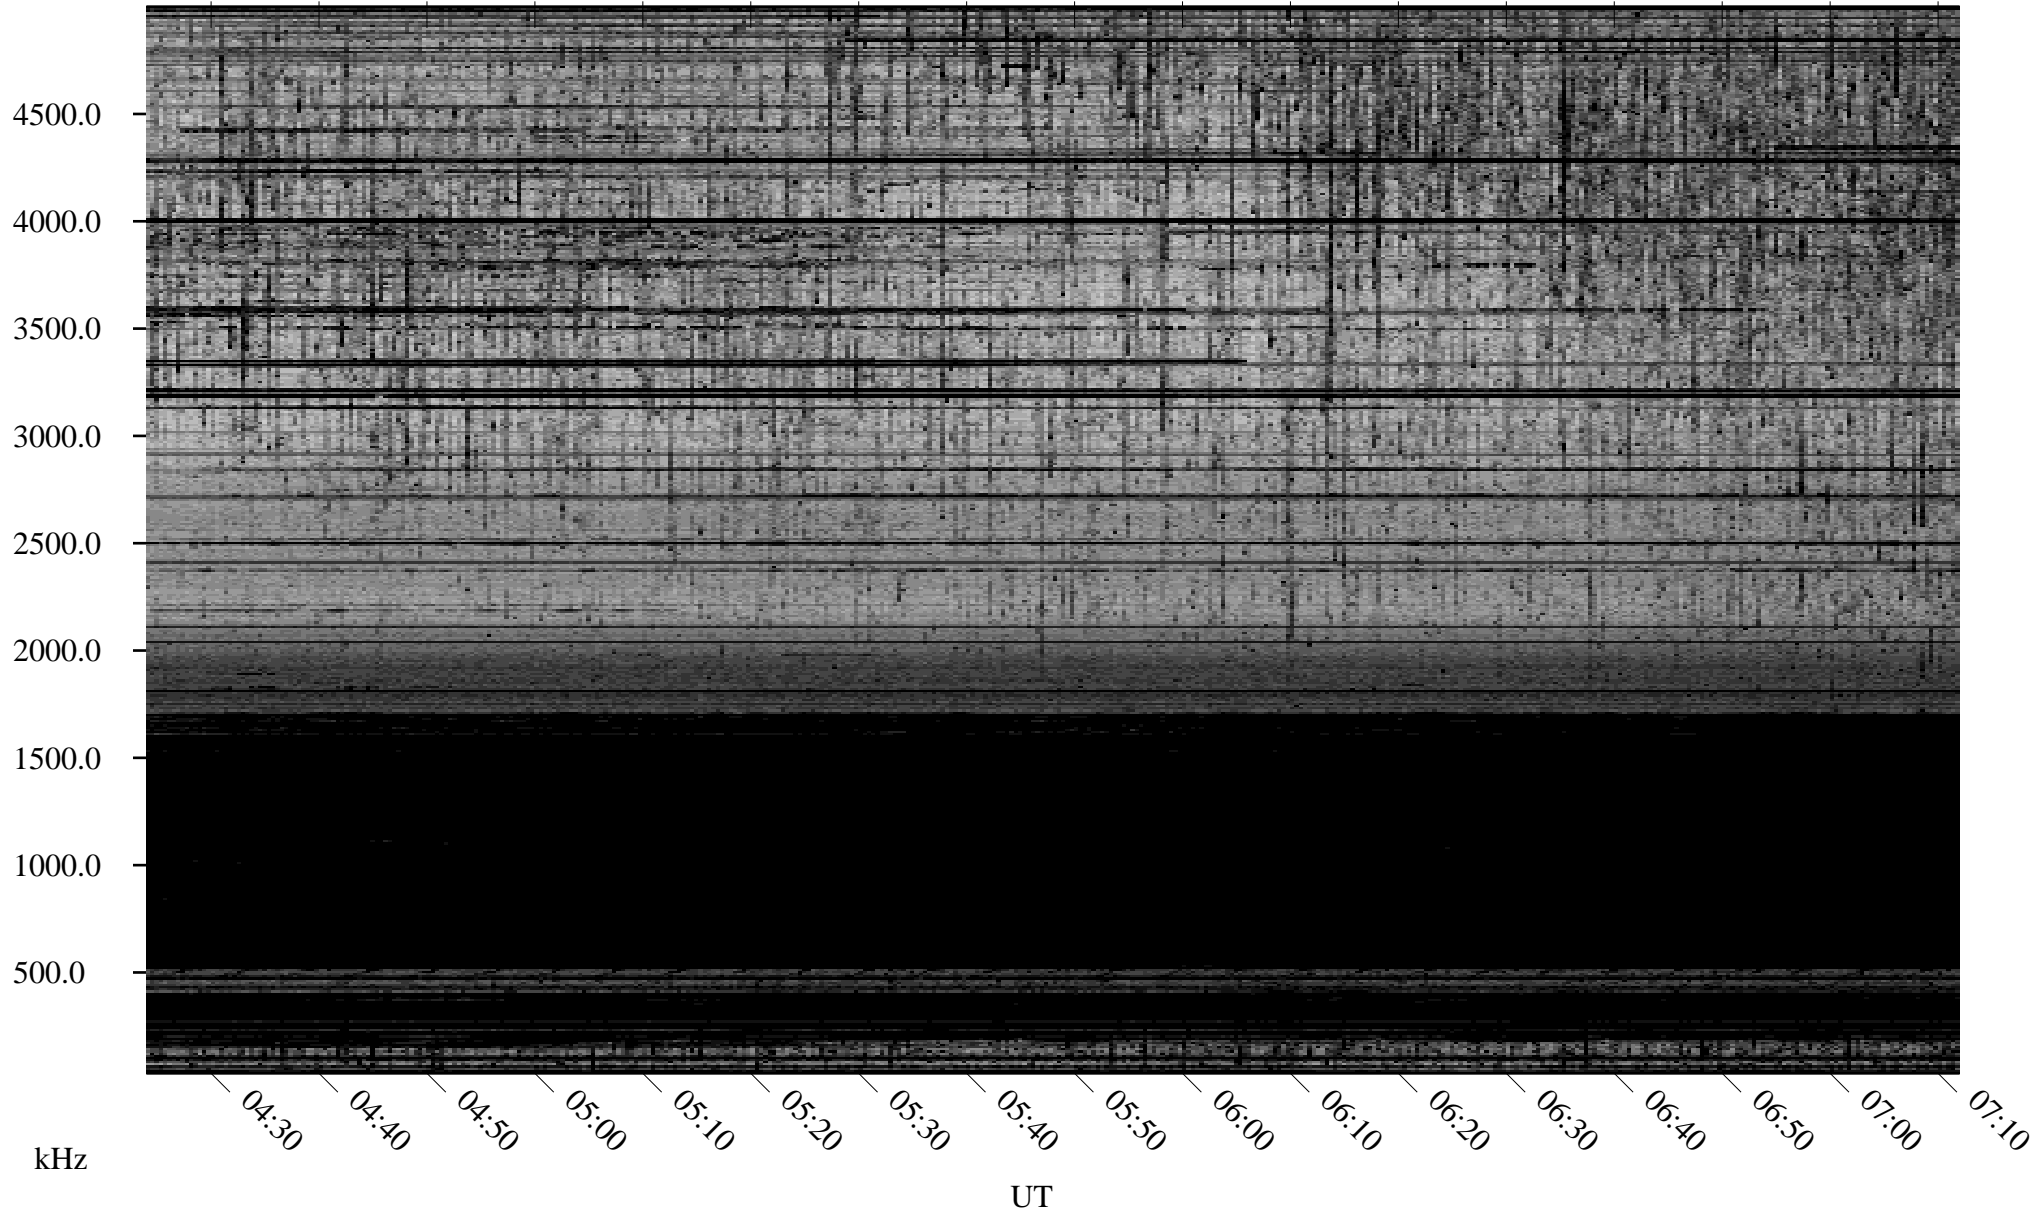

# 03/20/2009 Churchill, Manitoba

Linear Scale    Black = 161    White = 15

ch09079l.r00SUm max\_12

Page 1

# 03/20/2009 Churchill, Manitoba

Linear Scale    Black = 161    White = 15

ch09079l.r00SUm max\_12

Page 2

# 03/21/2009 Churchill, Manitoba

Linear Scale    Black = 161    White = 15

ch09079l.r00SUm max\_12

Page 3

# 03/21/2009 Churchill, Manitoba

Linear Scale    Black = 161    White = 15

ch09079l.r00SUm max\_12

Page 4