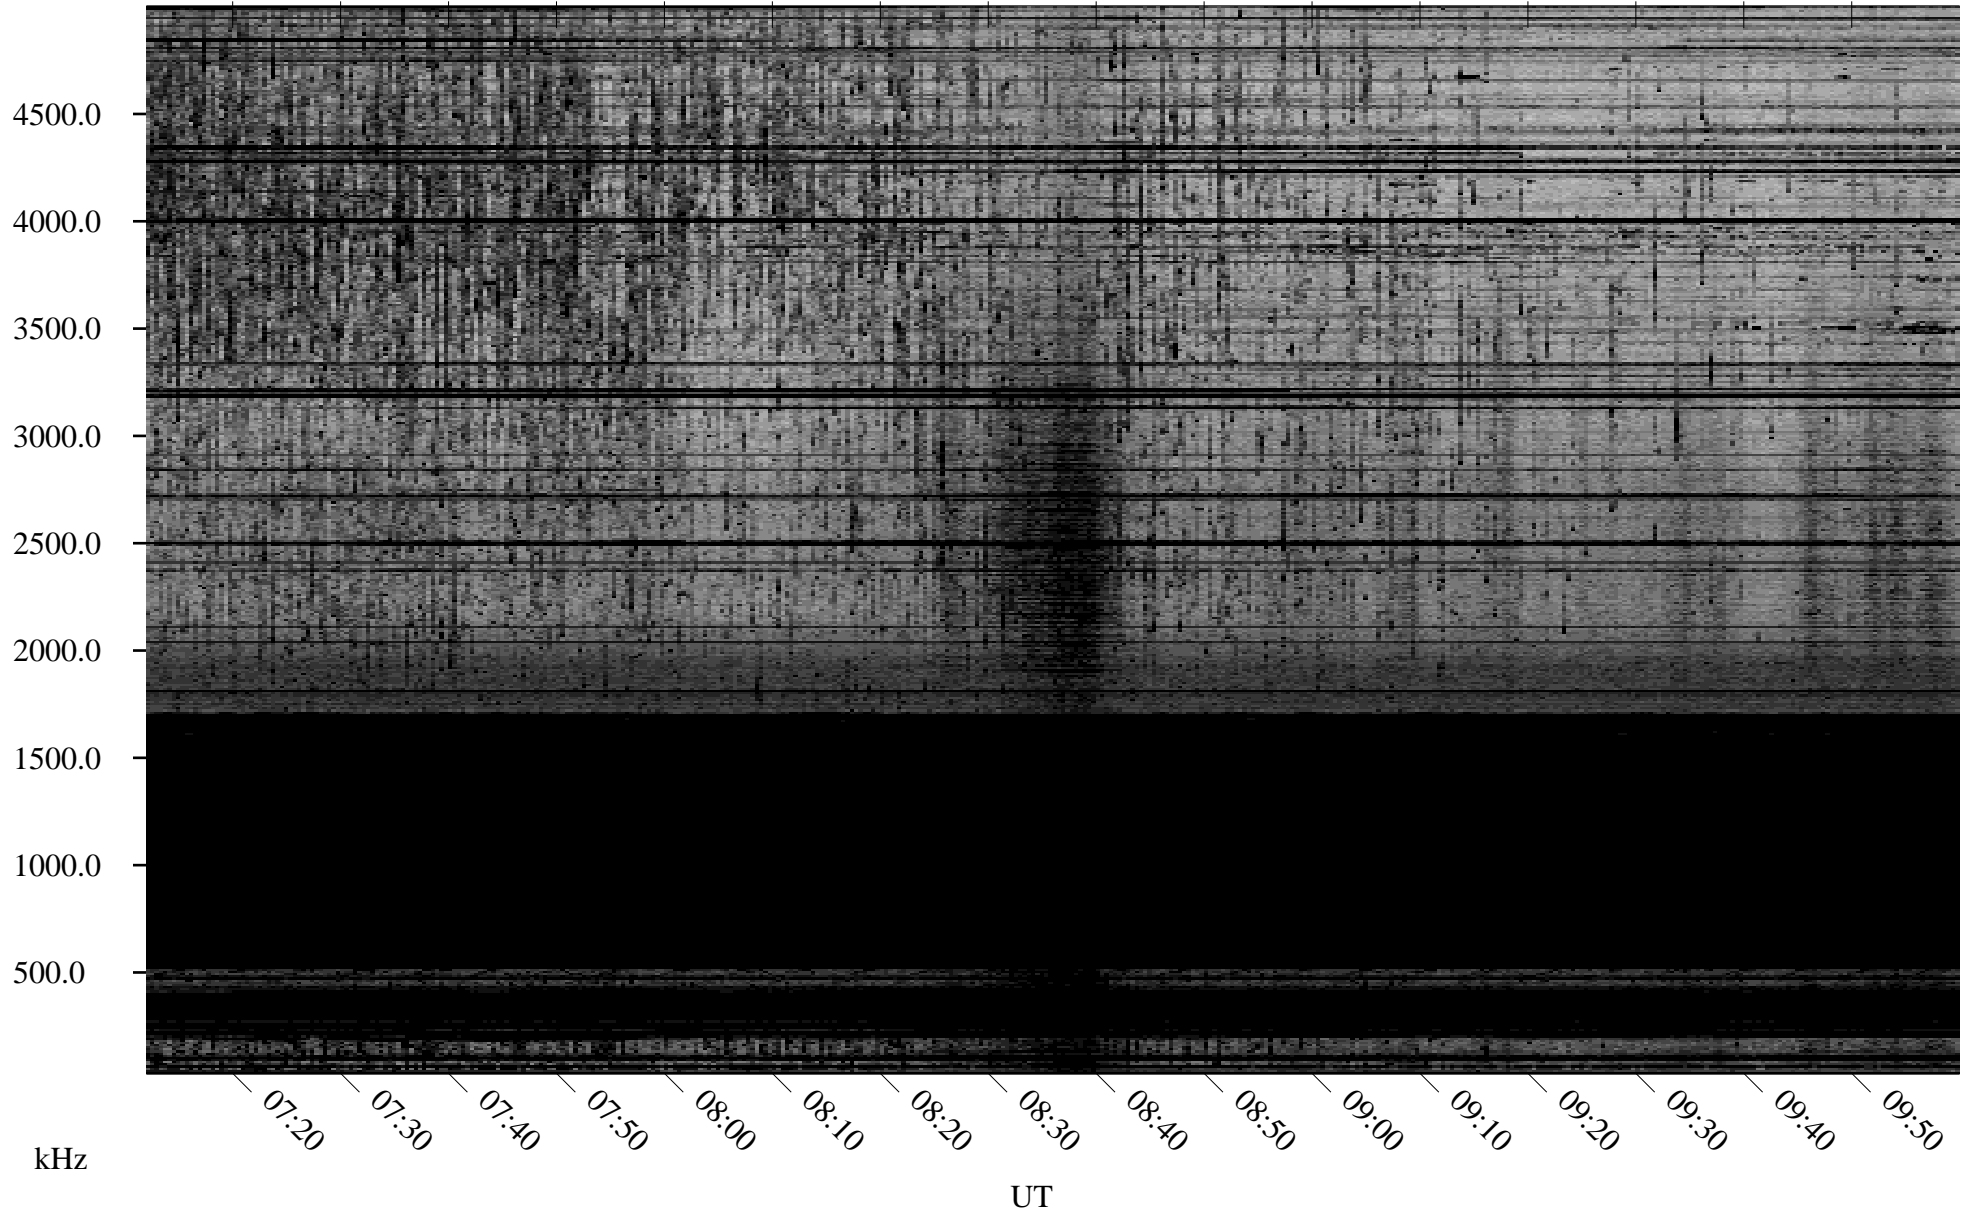

# 03/20/2009 Churchill, Manitoba

Linear Scale    Black = 161    White = 15

ch09079l.r00SUm max\_12

Page 1

# 03/21/2009 Churchill, Manitoba

Linear Scale    Black = 161    White = 15

ch09079l.r00SUm max\_12

Page 4

# 03/21/2009 Churchill, Manitoba

Linear Scale    Black = 161    White = 15

ch09079l.r00SUm max\_12

Page 5

# 03/21/2009 Churchill, Manitoba

Linear Scale    Black = 161    White = 15

ch09079l.r00SUm max\_12

Page 6