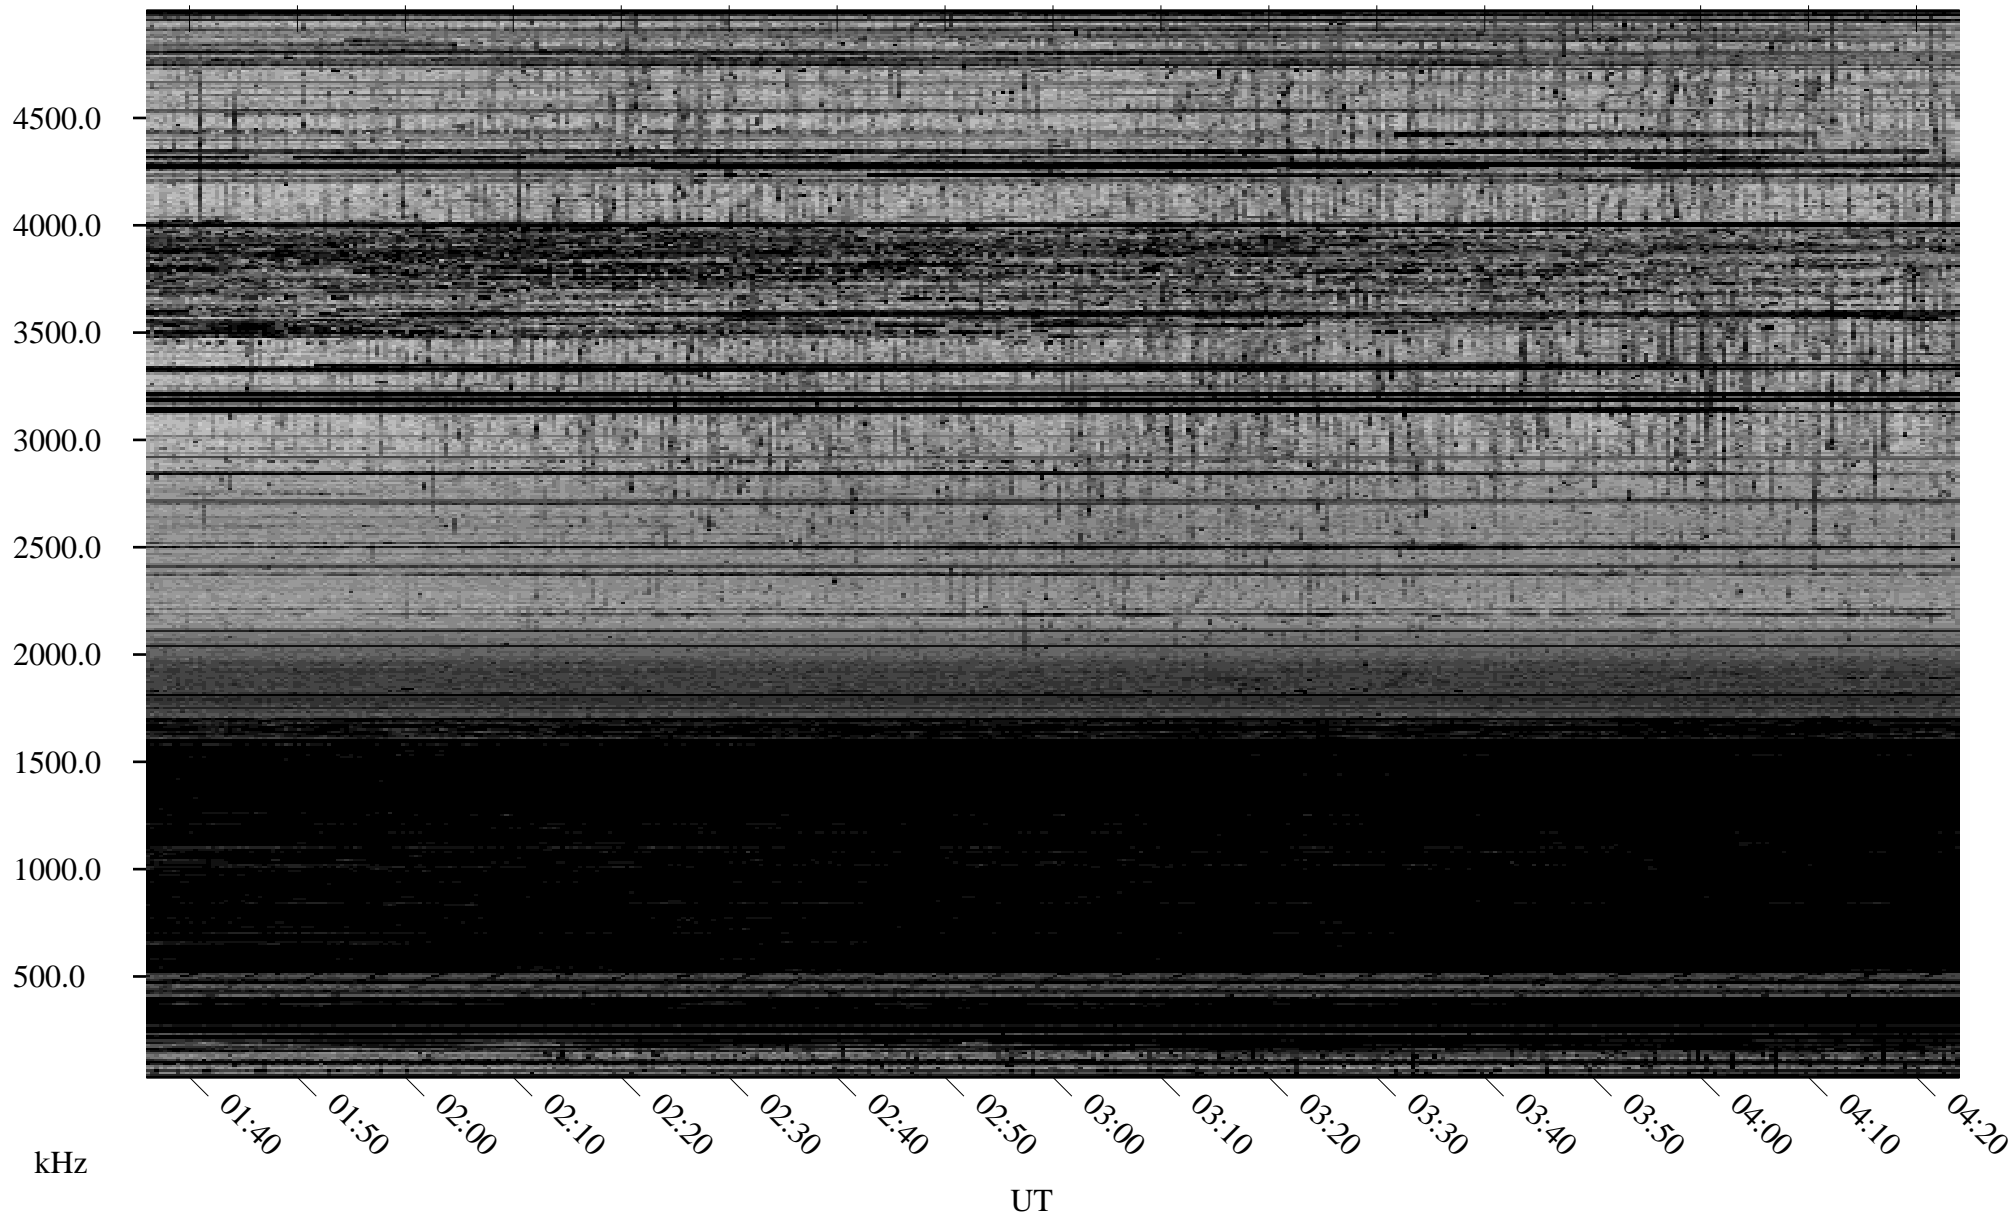

# 03/20/2009 Churchill, Manitoba

Linear Scale    Black = 161    White = 15

ch09079l.r00SUm max\_12

Page 1

# 03/20/2009 Churchill, Manitoba

Linear Scale    Black = 161    White = 15

ch09079l.r00SUm max\_12

Page 2

# 03/21/2009 Churchill, Manitoba

Linear Scale    Black = 161    White = 15

ch09079l.r00SUm max\_12

Page 3

# 03/21/2009 Churchill, Manitoba

Linear Scale    Black = 161    White = 15

ch09079l.r00SUm max\_12

Page 4